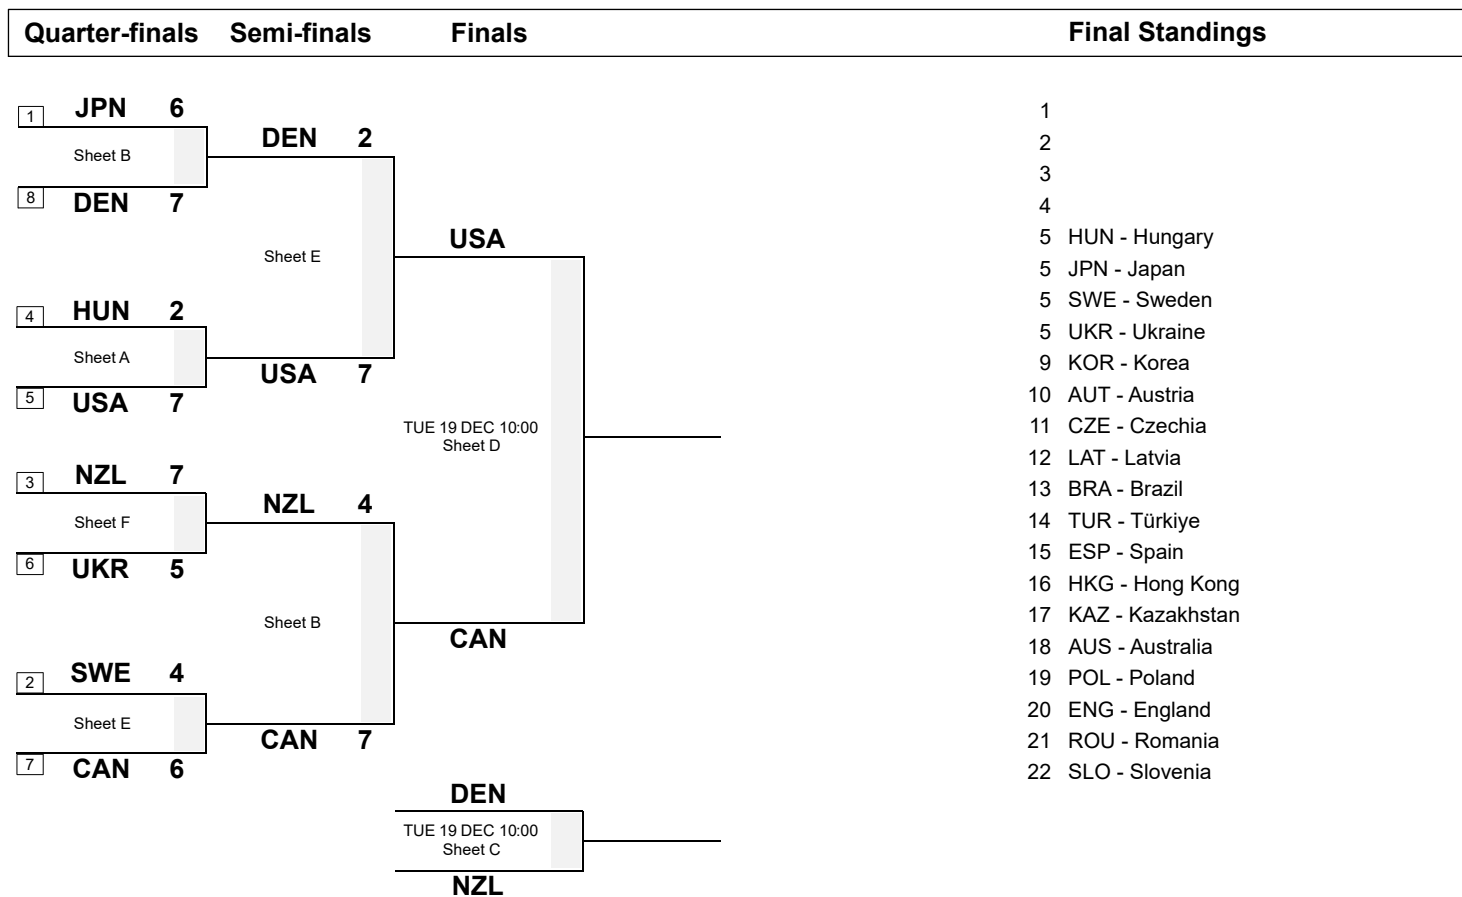

Session Results and Standings

Sheet	Team	LSD/LSFE	1	2	3	4	5	6	7	8	Extra Ends	Total
B	CAN - Canada	86.2cm	0	0	2	2	0	3	0	X		7
	NZL - New Zealand	76.8cm *	0	1	0	0	1	0	2	X		4
E	DEN - Denmark	209.9cm	0	1	0	0	0	1	X	X		2
	USA - United States	80.6cm *	3	0	0	3	1	0	X	X		7

Play-offs Bracket

Legend:

>A To A-Division **LSD** Last Stone Draw **LSFE(*)** Last Stone First End
 X Unplayed/unfinished end due to concession