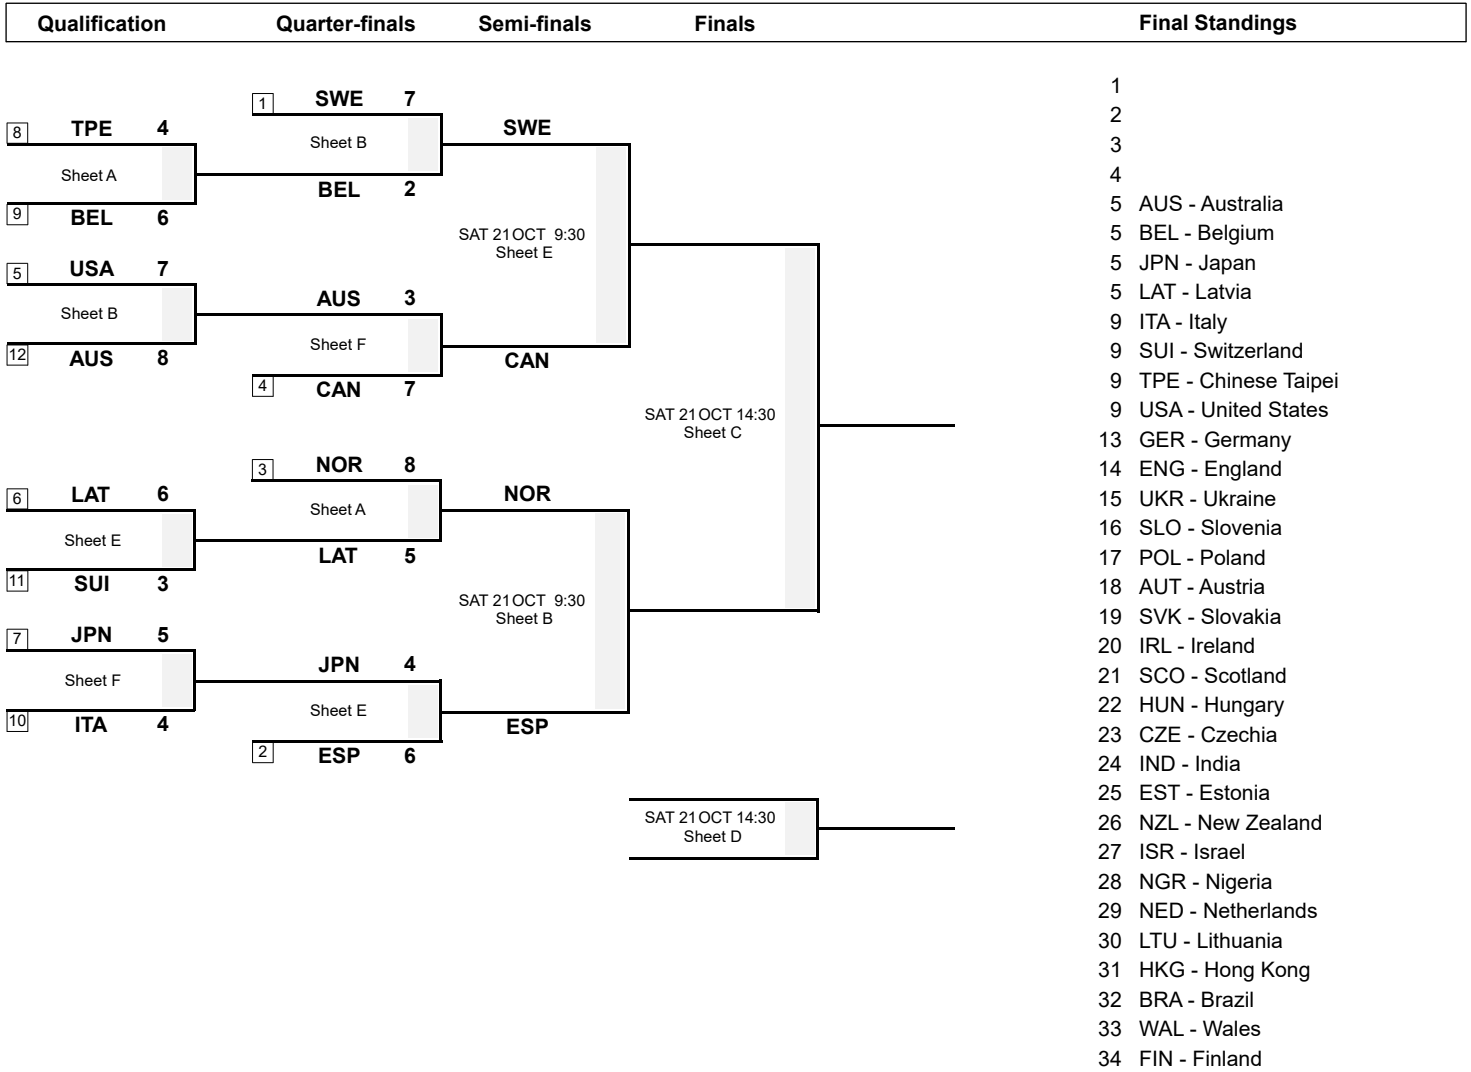

Competition Summary

Standings after Round Robin

Group A

Rank	Team	Games	Wins	Losses	
1	SWE - Sweden	8	8	0	Q
2	JPN - Japan	8	6	2	Q w1
3	BEL - Belgium	8	6	2	Q w0
4	ENG - England	8	5	3	
5	IRL - Ireland	8	4	4	
6	SCO - Scotland	8	3	5	
7	ISR - Israel	8	2	6	
8	NED - Netherlands	8	1	7	w1
9	WAL - Wales	8	1	7	w0

Group B

Rank	Team	Games	Wins	Losses	
1	CAN - Canada	8	8	0	Q
2	TPE - Chinese Taipei	8	5	3	Q
3	AUS - Australia	8	4	4	Q w2,1
4	SLO - Slovenia	8	4	4	w2,0
5	POL - Poland	8	4	4	w1,1
6	HUN - Hungary	8	4	4	w1,0
7	NZL - New Zealand	8	3	5	
8	LTU - Lithuania	8	2	6	w1
9	FIN - Finland	8	2	6	w0

Group C

Rank	Team	Games	Wins	Losses	
1	ESP - Spain	7	7	0	Q
2	USA - United States	7	5	2	Q w1
3	ITA - Italy	7	5	2	Q w0
4	GER - Germany	7	4	3	
5	AUT - Austria	7	3	4	
6	IND - India	7	2	5	w1
7	EST - Estonia	7	2	5	w0
8	BRA - Brazil	7	0	7	

Group D

Rank	Team	Games	Wins	Losses	
1	NOR - Norway	7	7	0	Q
2	LAT - Latvia	7	6	1	Q
3	SUI - Switzerland	7	5	2	Q
4	UKR - Ukraine	7	3	4	w1
5	SVK - Slovakia	7	3	4	w0
6	CZE - Czechia	7	2	5	
7	NGR - Nigeria	7	1	6	w1
8	HKG - Hong Kong	7	1	6	w0

Merged Group Standings

Rank	Team	Round Robin Results			Rank	Team	Round Robin Results			Rank	Team	Round Robin Results		
		Group Rank		DSC			Group Rank		DSC			Group Rank		DSC
1	SWE - Sweden	A	1	45.94cm	13	GER - Germany	C	4	41.20cm	25	EST - Estonia	C	7	57.86cm
2	ESP - Spain	C	1	46.54cm	14	ENG - England	A	4	60.67cm	26	NZL - New Zealand	B	7	64.47cm
3	NOR - Norway	D	1	75.20cm	15	UKR - Ukraine	D	4	76.46cm	27	ISR - Israel	A	7	94.58cm
4	CAN - Canada	B	1	76.01cm	16	SLO - Slovenia	B	4	108.96cm	28	NGR - Nigeria	D	7	135.30cm
5	USA - United States	C	2	38.16cm	17	POL - Poland	B	5	69.81cm	29	NED - Netherlands	A	8	58.50cm
6	LAT - Latvia	D	2	55.95cm	18	AUT - Austria	C	5	76.38cm	30	LTU - Lithuania	B	8	77.64cm
7	JPN - Japan	A	2	57.79cm	19	SVK - Slovakia	D	5	84.71cm	31	HKG - Hong Kong	D	8	91.18cm
8	TPE - Chinese Taipei	B	2	89.55cm	20	IRL - Ireland	A	5	94.46cm	32	BRA - Brazil	C	8	130.63cm
9	BEL - Belgium	A	3	38.93cm	21	SCO - Scotland	A	6	55.87cm	33	WAL - Wales	A	9	61.56cm
10	ITA - Italy	C	3	43.73cm	22	HUN - Hungary	B	6	61.32cm	34	FIN - Finland	B	9	84.68cm
11	SUI - Switzerland	D	3	51.93cm	23	CZE - Czechia	D	6	95.89cm					
12	AUS - Australia	B	3	79.65cm	24	IND - India	C	6	104.42cm					

Competition Summary

Play-offs Bracket

Legend:

~ Colour assignment subject to change

LSF Loser of semi-final

wn Number of wins (n) against tied teams

EE Extra End

Q Qualified for the play-offs

WSF Winner of semi-final

L Loss

W Win