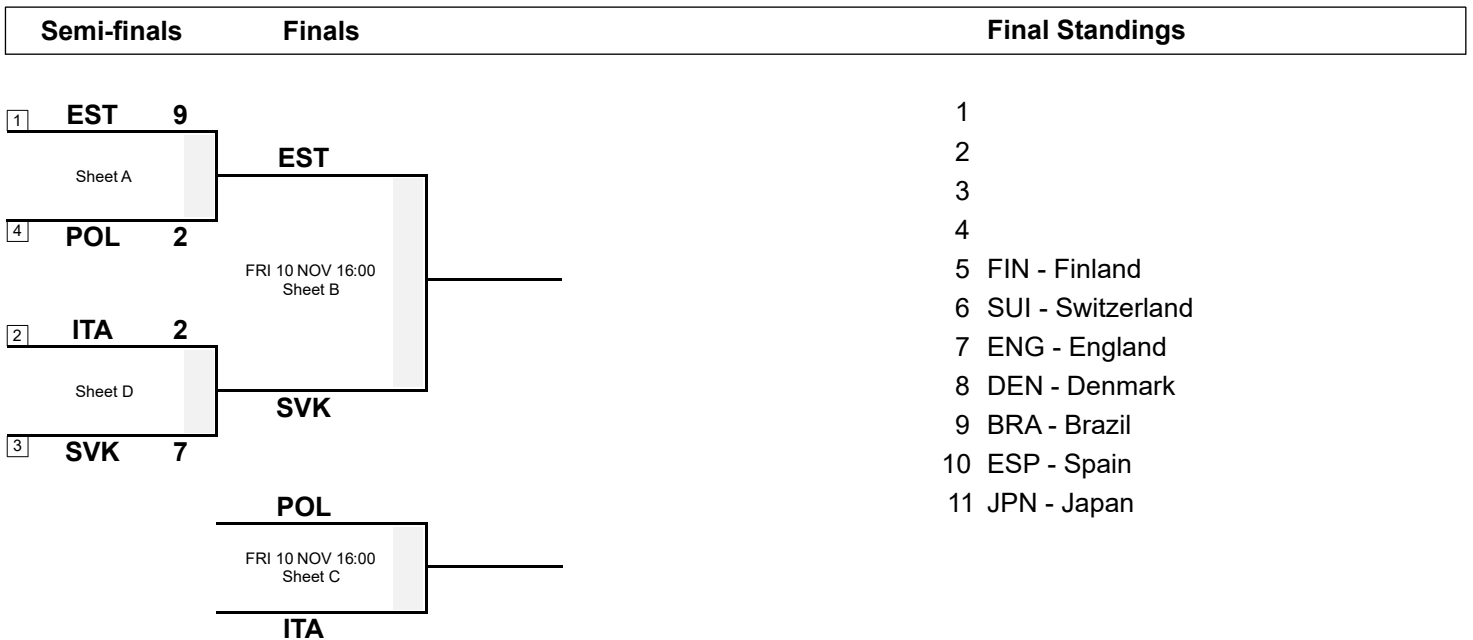

FRI 10 NOV 2023
Start Time 9:30

Semi-finals

Session Results and Standings

Sheet	Team	LSFE	1	2	3	4	5	6	7	8	Extra Ends	Total
A	POL - Poland		1	0	0	0	0	1	X	X		2
	EST - Estonia	*	0	1	4	1	3	0	X	X		9
D	SVK - Slovakia		0	2	2	0	1	1	1	X		7
	ITA - Italy	*	1	0	0	1	0	0	0	X		2

Play-offs Bracket

Legend:
LSFE(*) Last Stone First End **X** Unplayed/unfinished end due to concession