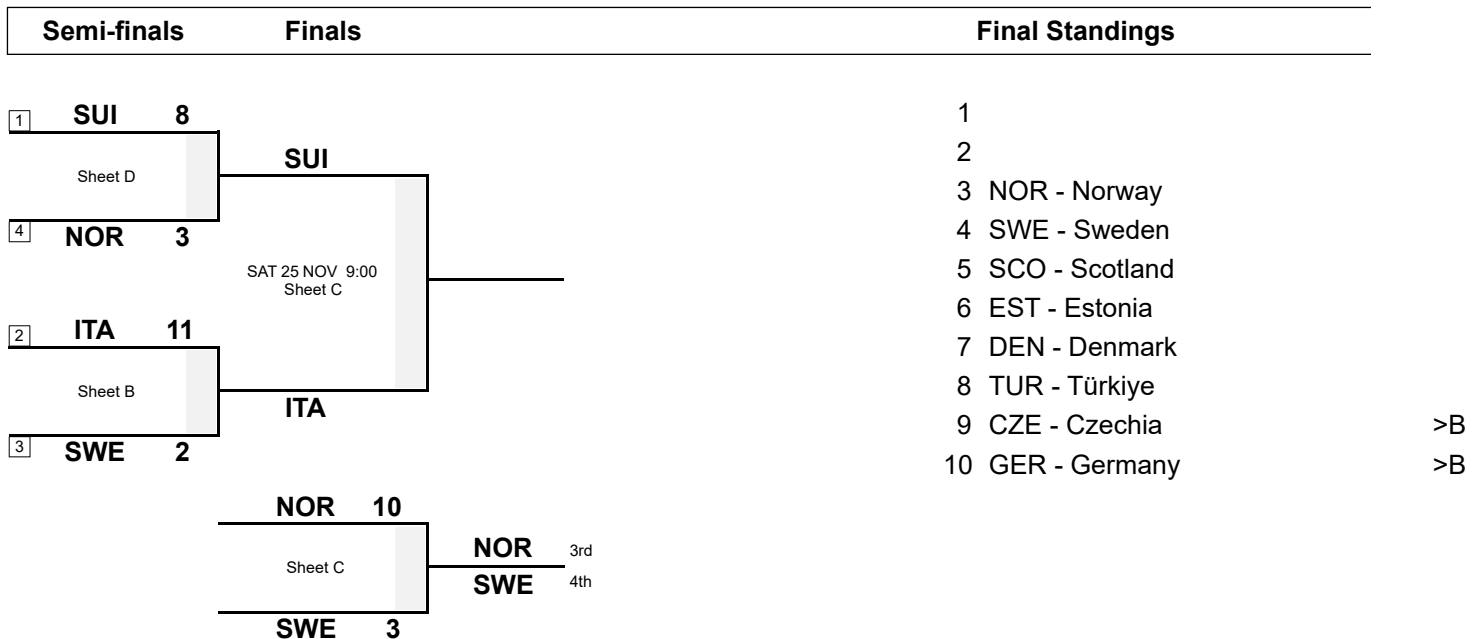

Team Line-ups

C Switzerland		
4 V	PAETZ Alina	R
3 S	TIRINZONI Silvana	R
2	WITSCHONKE Selina	R
1	HOWALD Carole	R
A	BERSET Stefanie	R
C	CHARETTE Pierre	

Italy		
4 S	CONSTANTINI Stefania	R
3	MATHIS Elena	R
2	ROMEI Angela	R
1 V	ZARDINI LACEDELLI Giulia	R
A	LO DESERTO Marta	R
C	CALDART Violetta	

Play-offs Bracket

Note:
Position and function for each team member:
4 = Fourth, 3 = Third, 2 = Second, 1 = Lead, A = Alternate, S = Skip, V = Vice-Skip, C = Coach

Legend:
R Right-handed