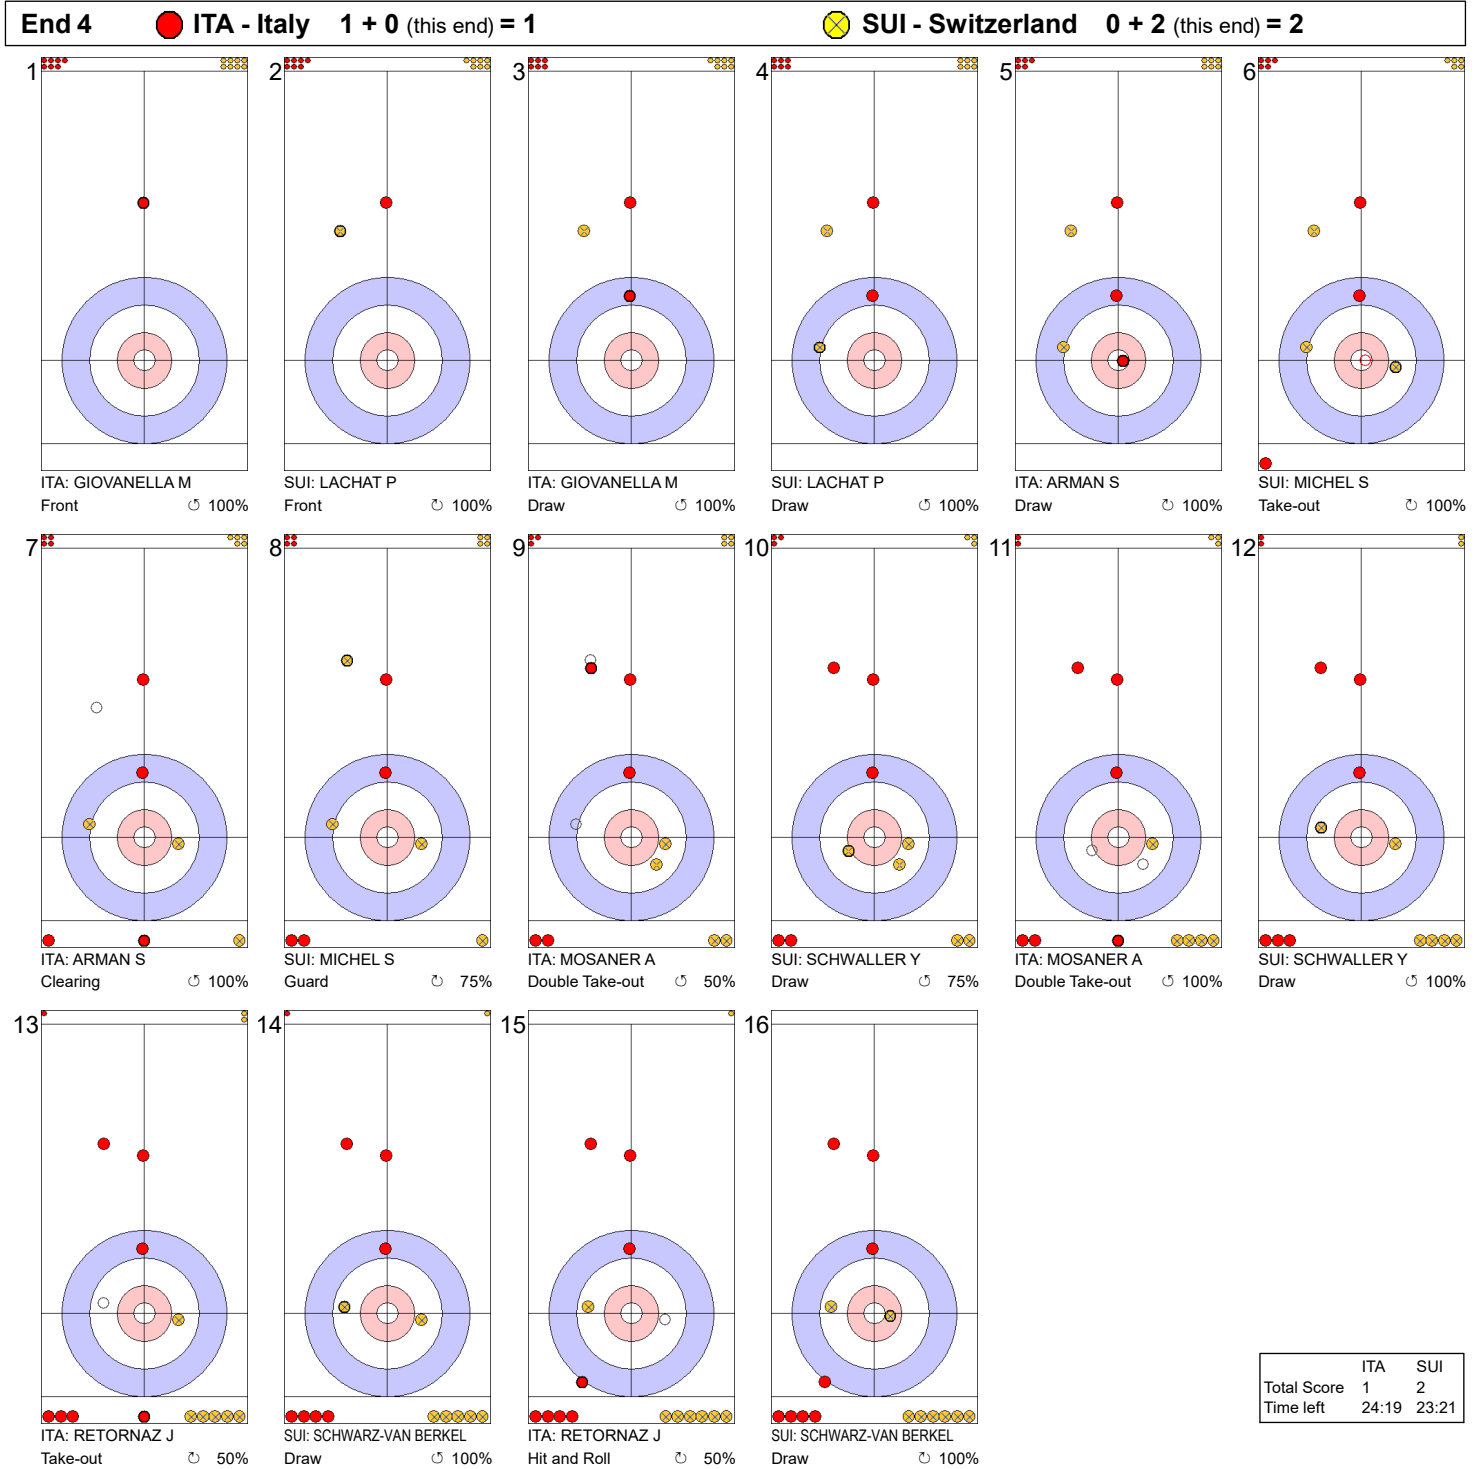

Game - Shot by Shot

End 1 ● **ITA - Italy** 0 + 0 (this end) = 0 ● **SUI - Switzerland** 0 + 0 (this end) = 0

Legend:
 ↻ Clockwise ↺ Counter-clockwise - Not considered

Game - Shot by Shot

Legend:
 ↻ Clockwise ↺ Counter-clockwise - Not considered

Game - Shot by Shot

Legend:
 ↻ Clockwise ↺ Counter-clockwise - Not considered

Game - Shot by Shot

Legend:
 ↻ Clockwise ↺ Counter-clockwise - Not considered

Game - Shot by Shot

Legend:
 ↻ Clockwise ↺ Counter-clockwise - Not considered

Game - Shot by Shot

Legend:
 Clockwise
 Counter-clockwise
 - Not considered

Game - Shot by Shot

End 7 ● **ITA - Italy 1 + 2 (this end) = 3** ● **SUI - Switzerland 3 + 0 (this end) = 3**

	ITA	SUI
Total Score	3	3
Time left	12:02	10:08

Legend:
 ↻ Clockwise ↺ Counter-clockwise - Not considered

Game - Shot by Shot

Legend:
 ↻ Clockwise ↺ Counter-clockwise - Not considered

Game - Shot by Shot

Legend:
 ↻ Clockwise ↺ Counter-clockwise - Not considered