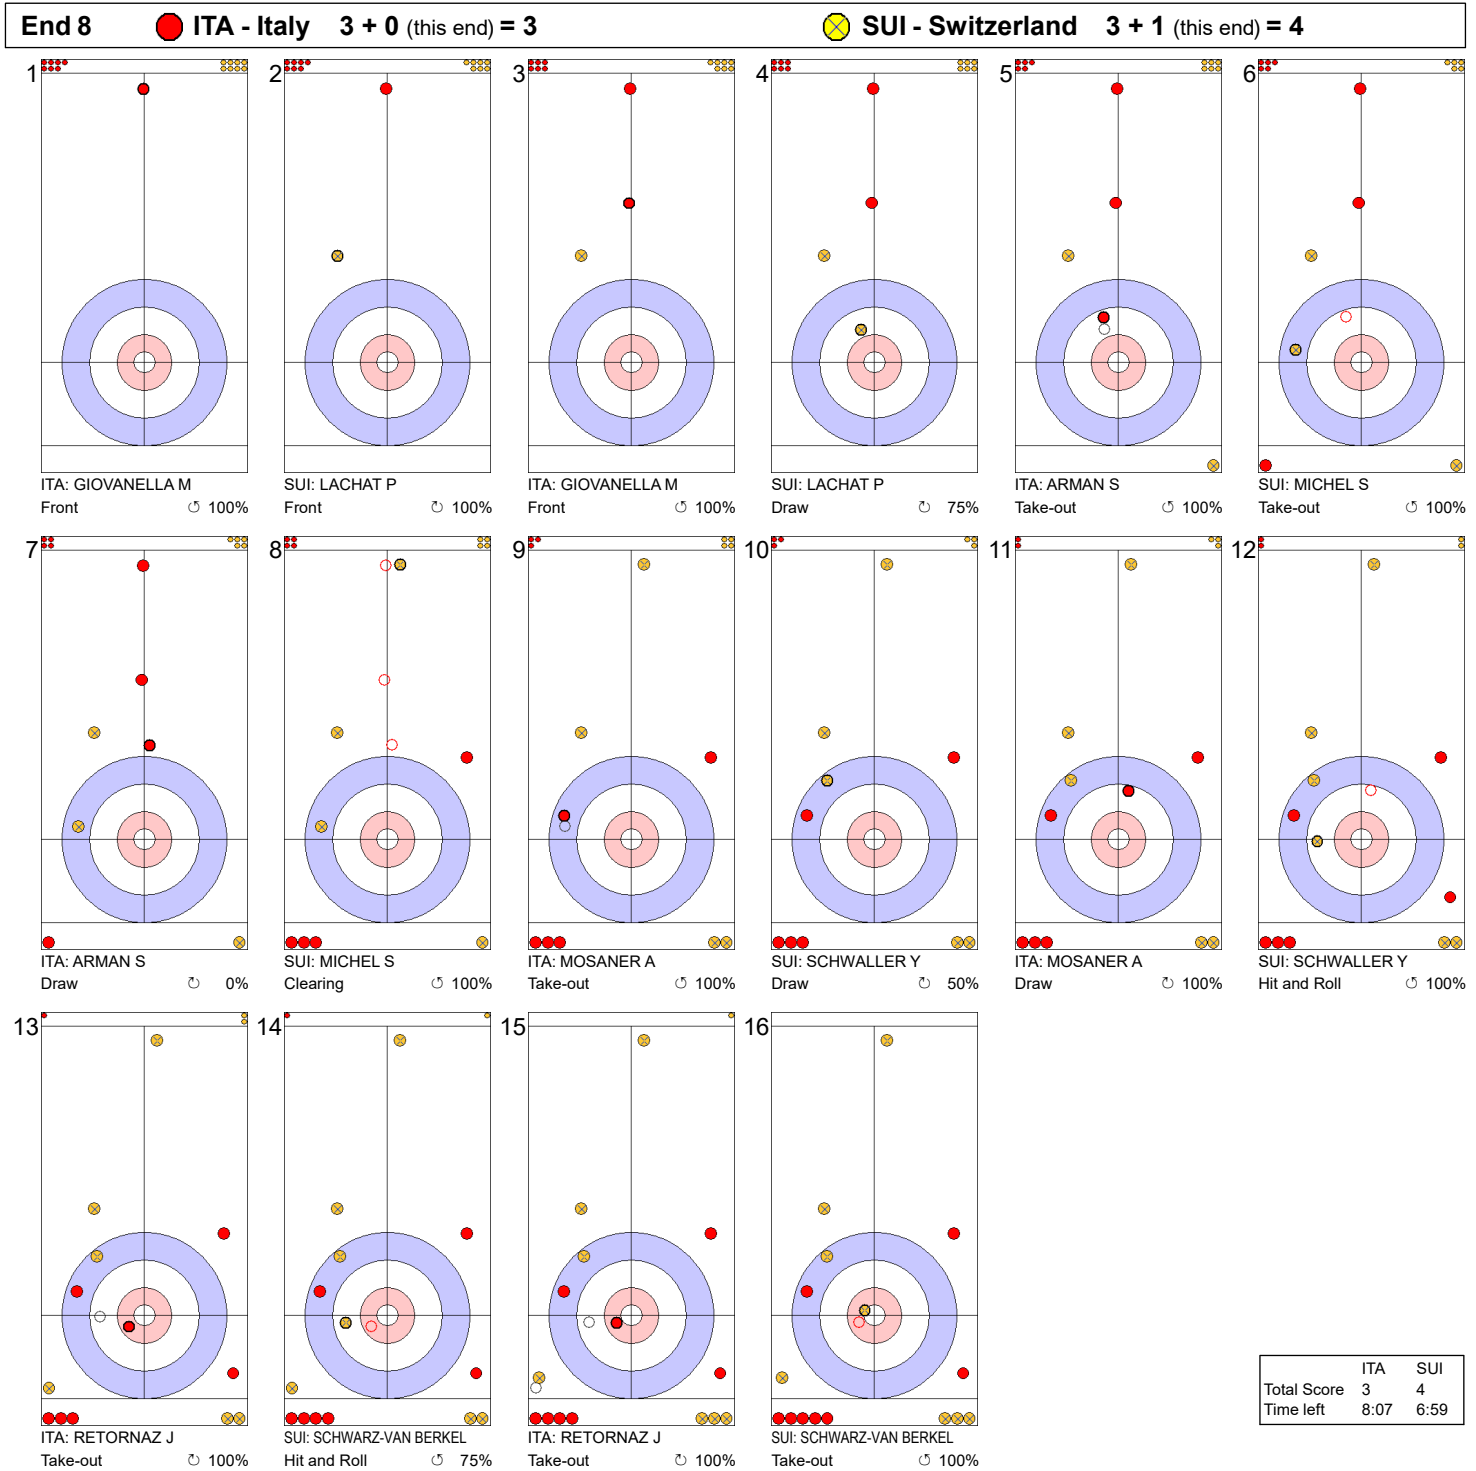

Game - Shot by Shot

Legend:
 ↻ Clockwise ↺ Counter-clockwise - Not considered

Game - Shot by Shot

Legend:
 ↻ Clockwise ↺ Counter-clockwise - Not considered

Game - Shot by Shot

Legend:
 ↻ Clockwise ↺ Counter-clockwise - Not considered

Game - Shot by Shot

Legend:
 Clockwise
 Counter-clockwise
 - Not considered

Game - Shot by Shot

End 7 ● **ITA - Italy 1 + 2 (this end) = 3** ● **SUI - Switzerland 3 + 0 (this end) = 3**

	ITA	SUI
Total Score	3	3
Time left	12:02	10:08

Legend:
 ↻ Clockwise ↺ Counter-clockwise - Not considered

Game - Shot by Shot

Legend:
 ↻ Clockwise ↺ Counter-clockwise - Not considered

Game - Shot by Shot

Legend:
 ↻ Clockwise ↺ Counter-clockwise - Not considered

Game - Shot by Shot

End 10 ● **ITA - Italy** 3 + 1 (this end) = 4 ● **SUI - Switzerland** 4 + 0 (this end) = 4

	ITA	SUI
Total Score	4	4
Time left	0:04	0:12

Legend:
 ↻ Clockwise ↺ Counter-clockwise - Not considered