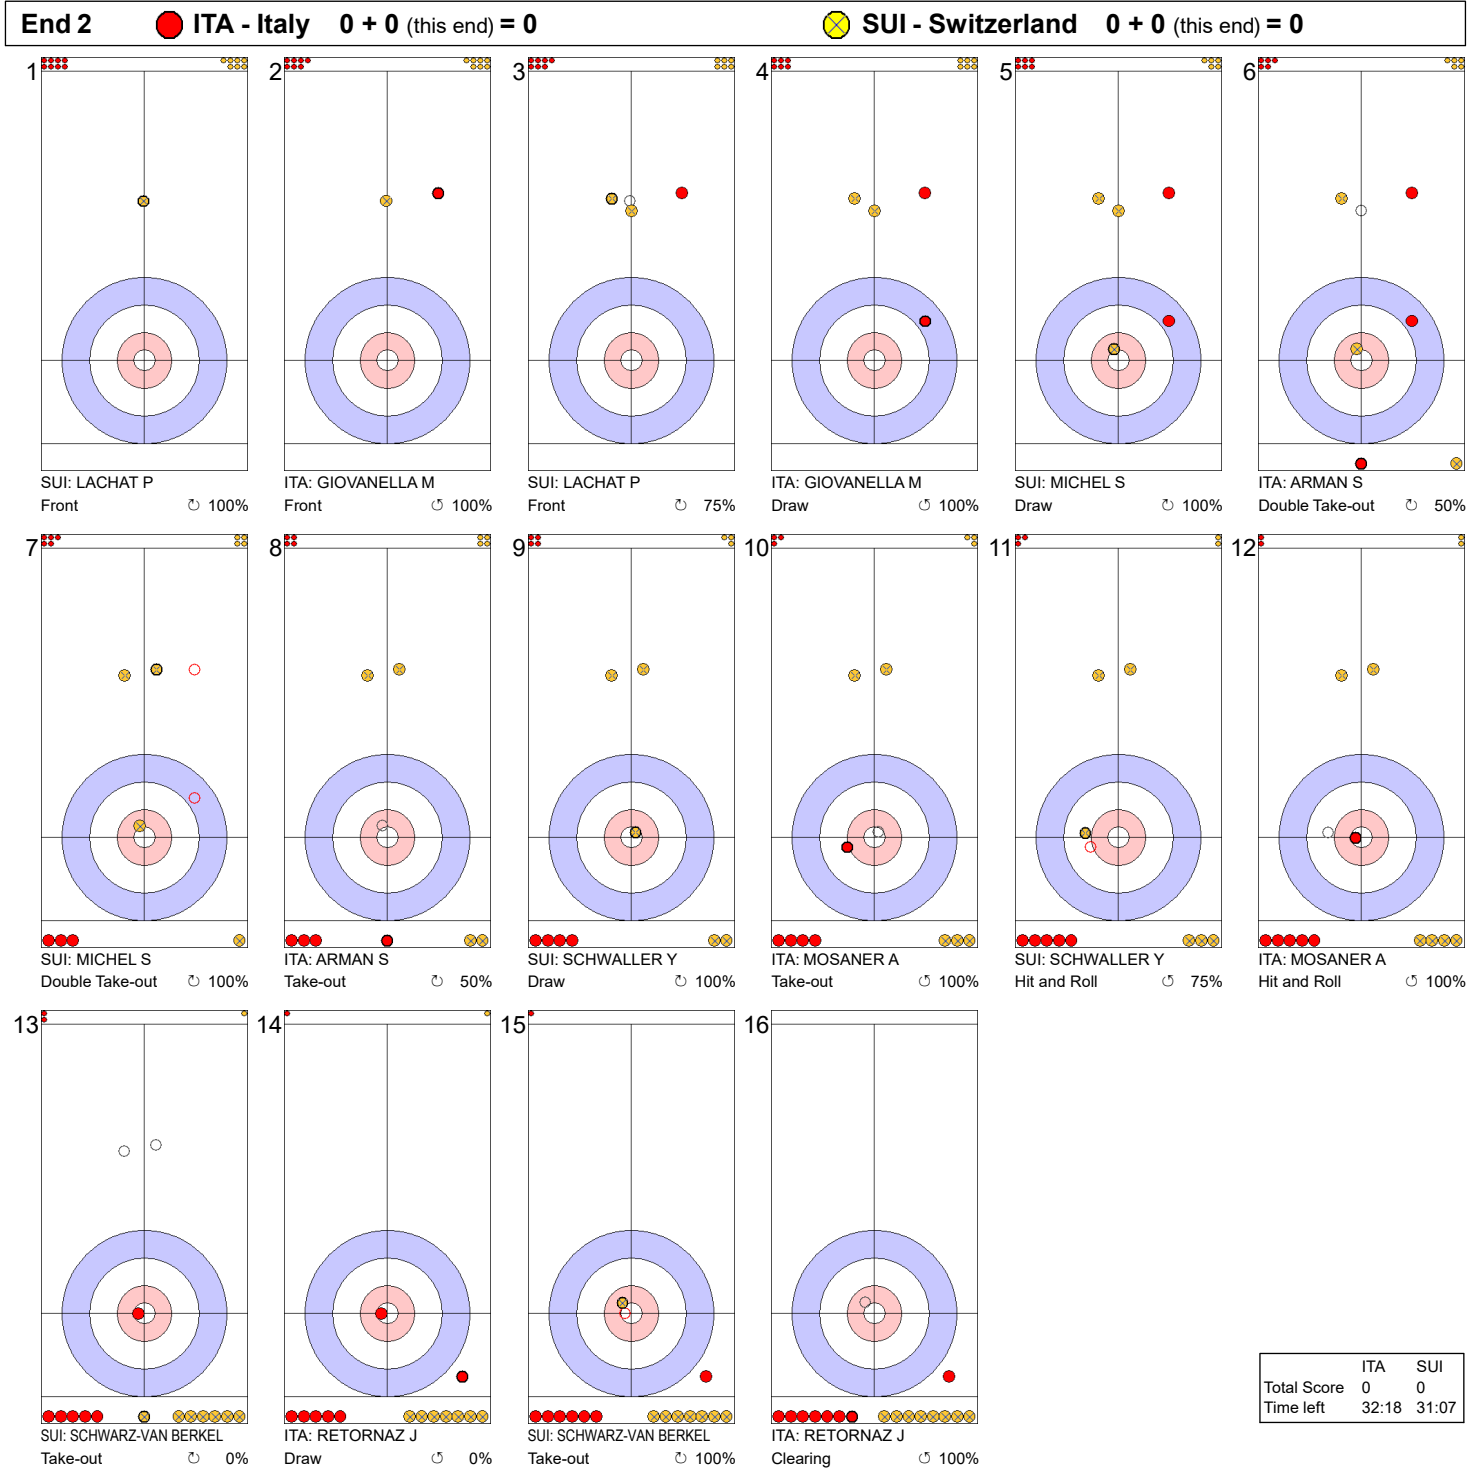

Game - Shot by Shot

End 1 ● **ITA - Italy** 0 + 0 (this end) = 0 ● **SUI - Switzerland** 0 + 0 (this end) = 0

Legend:
 ↻ Clockwise ↺ Counter-clockwise - Not considered

Game - Shot by Shot

Legend:
 ↻ Clockwise ↺ Counter-clockwise - Not considered

Game - Shot by Shot

Legend:
 ↻ Clockwise ↺ Counter-clockwise - Not considered

Game - Shot by Shot

Legend:
 ↻ Clockwise ↺ Counter-clockwise - Not considered

Game - Shot by Shot

Legend:
 ↻ Clockwise ↺ Counter-clockwise - Not considered

Game - Shot by Shot

Legend:
 Clockwise
 Counter-clockwise
 - Not considered

Game - Shot by Shot

End 7 ● **ITA - Italy 1 + 2 (this end) = 3** ● **SUI - Switzerland 3 + 0 (this end) = 3**

	ITA	SUI
Total Score	3	3
Time left	12:02	10:08

Legend:
 ↻ Clockwise ↺ Counter-clockwise - Not considered

Game - Shot by Shot

Legend:
 ↻ Clockwise ↺ Counter-clockwise - Not considered

Game - Shot by Shot

Legend:
 ↻ Clockwise ↺ Counter-clockwise - Not considered