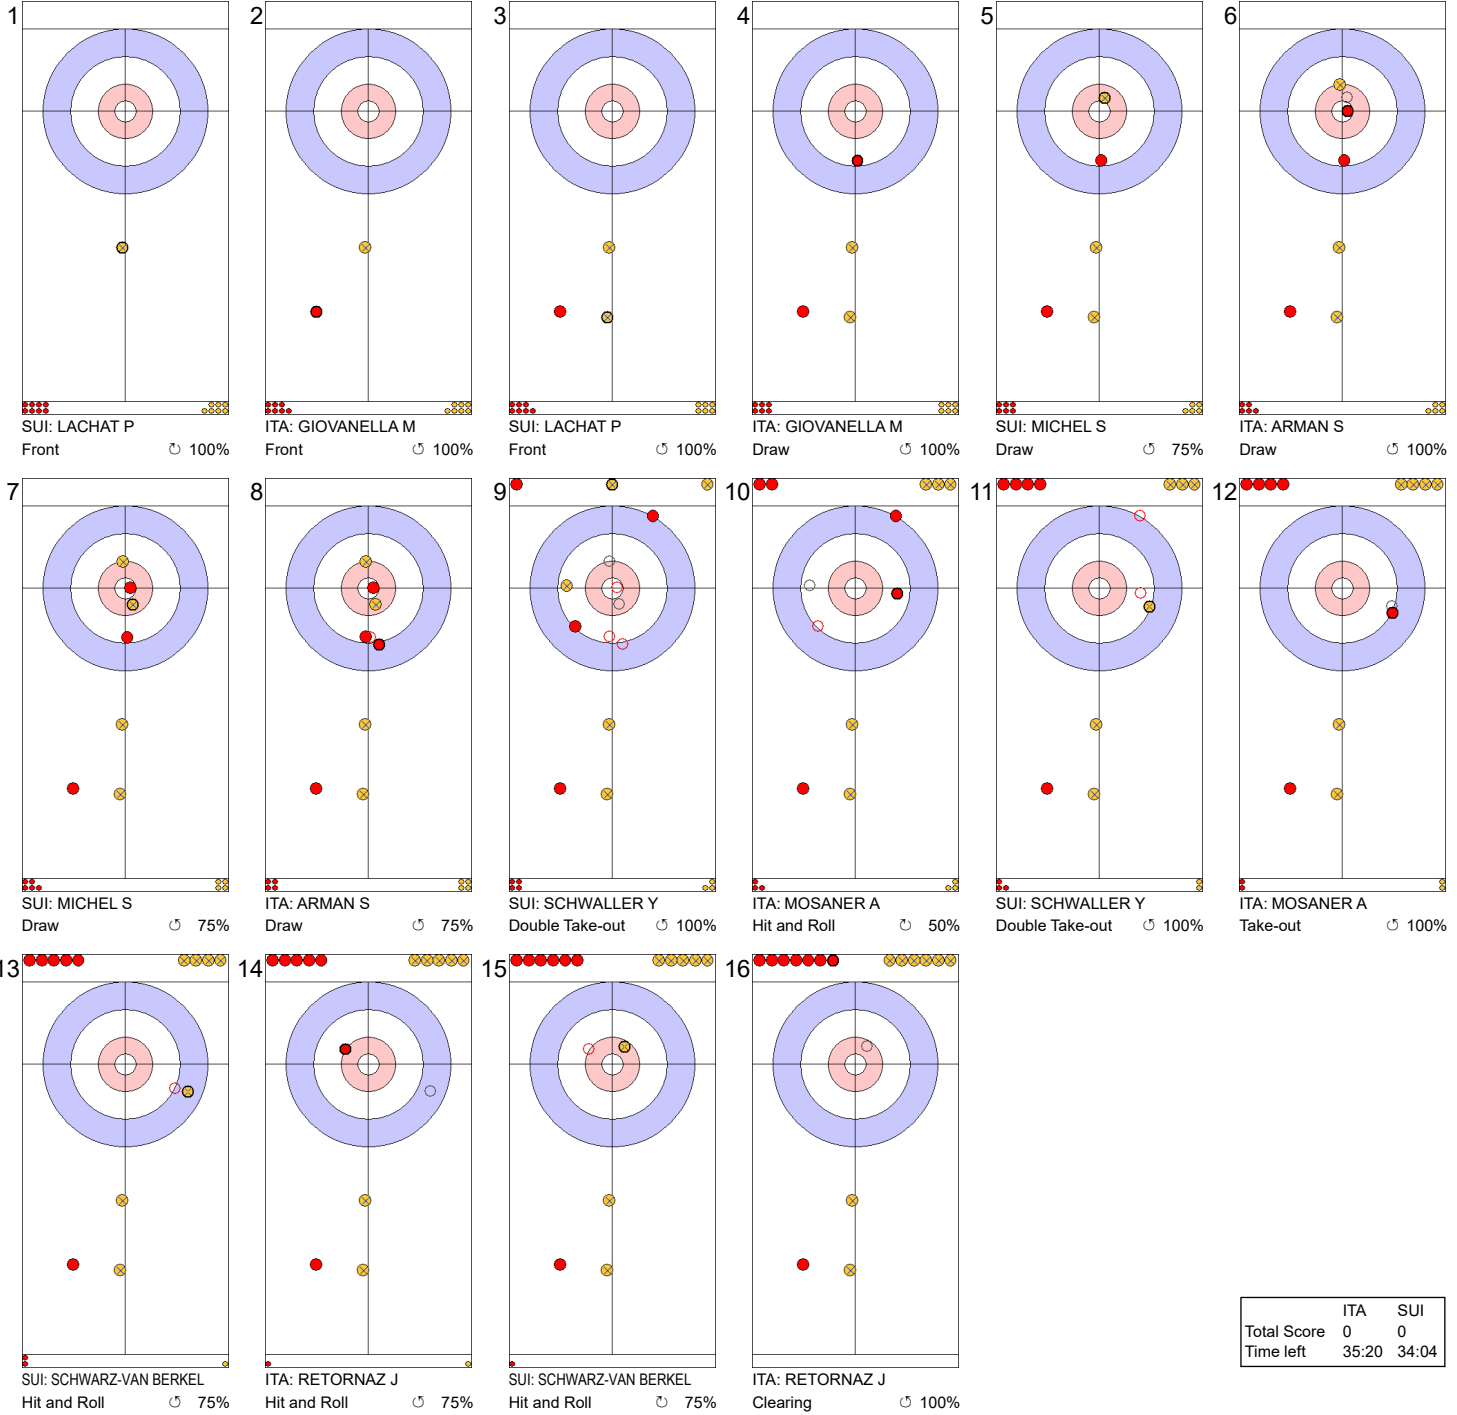

Game - Shot by Shot

End 1 ● **ITA - Italy** 0 + 0 (this end) = 0 ● **SUI - Switzerland** 0 + 0 (this end) = 0

Legend:
 ↻ Clockwise ↺ Counter-clockwise - Not considered

Game - Shot by Shot

Legend:
 ↻ Clockwise ↺ Counter-clockwise - Not considered

Game - Shot by Shot

Legend:
 ↻ Clockwise ↺ Counter-clockwise - Not considered

Game - Shot by Shot

Legend:
 ↻ Clockwise ↺ Counter-clockwise - Not considered

Game - Shot by Shot

Legend:
 ↻ Clockwise ↺ Counter-clockwise - Not considered

Game - Shot by Shot

Legend:
 Clockwise
 Counter-clockwise
 - Not considered

Game - Shot by Shot

End 7 ● **ITA - Italy 1 + 2 (this end) = 3** ● **SUI - Switzerland 3 + 0 (this end) = 3**

	ITA	SUI
Total Score	3	3
Time left	12:02	10:08

Legend:
 ↻ Clockwise ↺ Counter-clockwise - Not considered

Game - Shot by Shot

Legend:
 ↻ Clockwise ↺ Counter-clockwise - Not considered

Game - Shot by Shot

Legend:
 ↻ Clockwise ↺ Counter-clockwise - Not considered