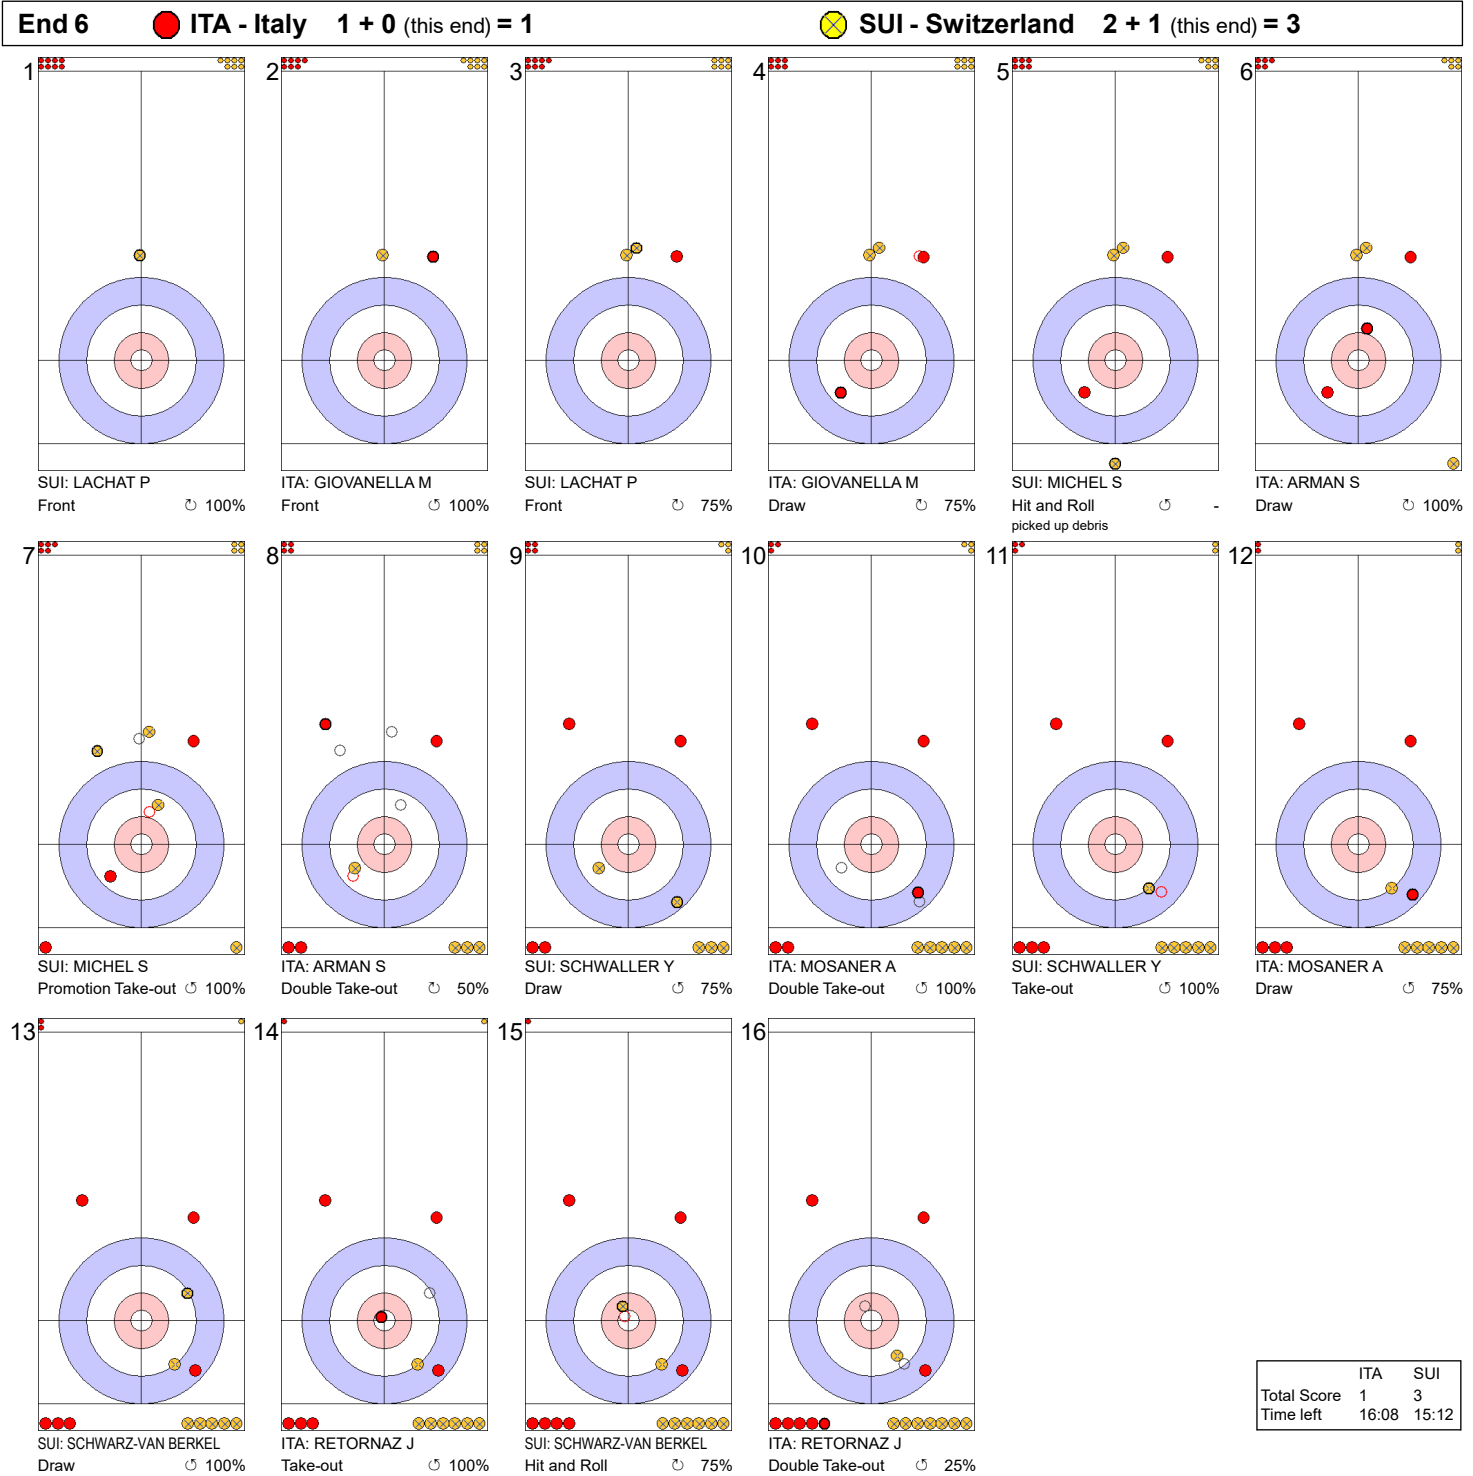

Game - Shot by Shot

End 1 ● **ITA - Italy** 0 + 0 (this end) = 0 ● **SUI - Switzerland** 0 + 0 (this end) = 0

Legend:
 ↻ Clockwise ↺ Counter-clockwise - Not considered

Game - Shot by Shot

Legend:
 ↻ Clockwise ↺ Counter-clockwise - Not considered

Game - Shot by Shot

Legend:
 ↻ Clockwise ↺ Counter-clockwise - Not considered

Game - Shot by Shot

Legend:
 ↻ Clockwise ↺ Counter-clockwise - Not considered

Game - Shot by Shot

Legend:
 ↻ Clockwise ↺ Counter-clockwise - Not considered

Game - Shot by Shot

Legend:
 Clockwise
 Counter-clockwise
 - Not considered

Game - Shot by Shot

End 7 ● **ITA - Italy 1 + 2 (this end) = 3** ● **SUI - Switzerland 3 + 0 (this end) = 3**

	ITA	SUI
Total Score	3	3
Time left	12:02	10:08

Legend:
 ↻ Clockwise ↺ Counter-clockwise - Not considered

Game - Shot by Shot

Legend:
 ↻ Clockwise ↺ Counter-clockwise - Not considered

Game - Shot by Shot

Legend:
 ↻ Clockwise ↺ Counter-clockwise - Not considered