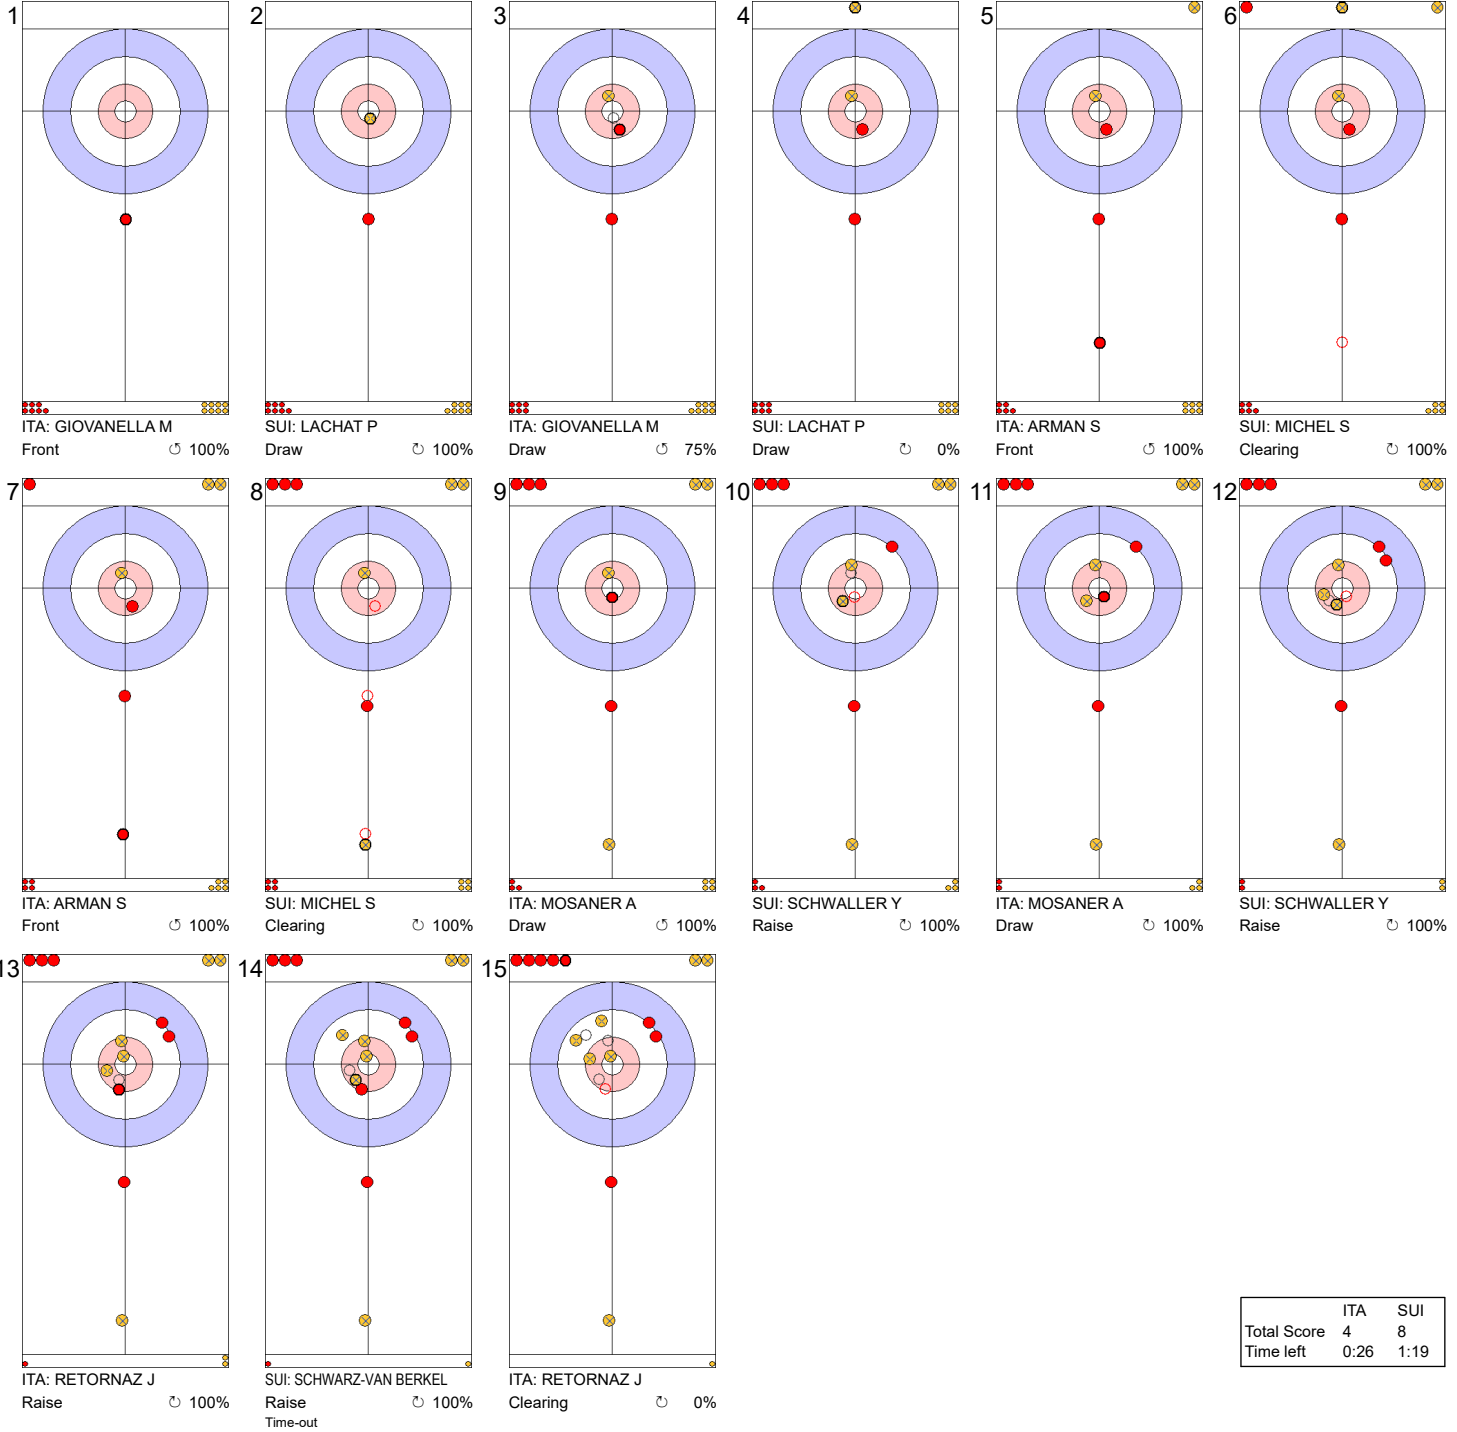

Legend:
 ↻ Clockwise ↺ Counter-clockwise - Not considered

Game - Shot by Shot

Legend:
 ↻ Clockwise ↺ Counter-clockwise - Not considered

Game - Shot by Shot

Legend:
 ↻ Clockwise ↺ Counter-clockwise - Not considered

Game - Shot by Shot

End 10 ● **ITA - Italy** 3 + 1 (this end) = 4 ● **SUI - Switzerland** 4 + 0 (this end) = 4

	ITA	SUI
Total Score	4	4
Time left	0:04	0:12

Legend:
 ↻ Clockwise ↺ Counter-clockwise - Not considered

Game - Shot by Shot

End 11 ● **ITA - Italy 4 + 0 (this end) = 4** ● **SUI - Switzerland 4 + 4 (this end) = 8**

	ITA	SUI
Total Score	4	8
Time left	0:26	1:19

Legend:
 ↻ Clockwise ↺ Counter-clockwise - Not considered