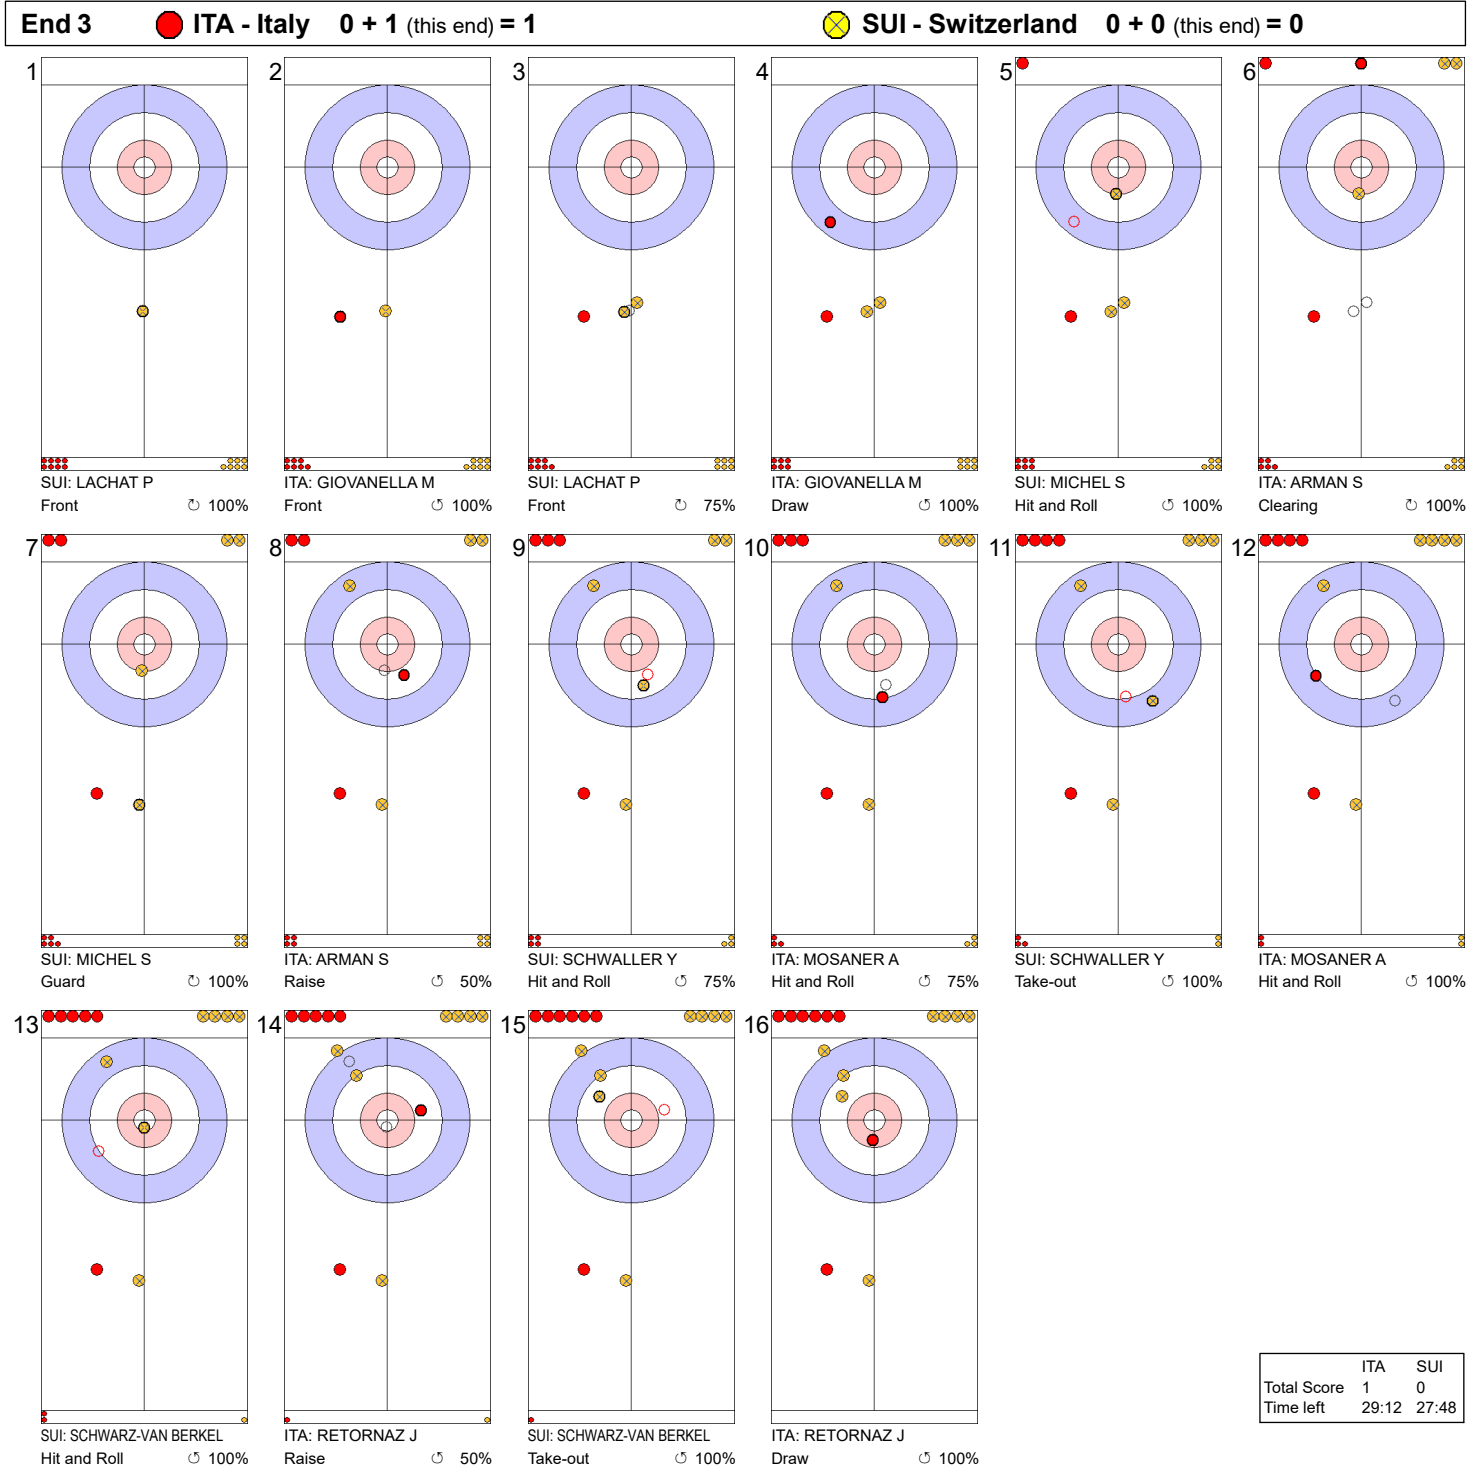

Game - Shot by Shot

End 1 ● **ITA - Italy** 0 + 0 (this end) = 0 ● **SUI - Switzerland** 0 + 0 (this end) = 0

Legend:
 ↻ Clockwise ↺ Counter-clockwise - Not considered

Game - Shot by Shot

Legend:
 ↻ Clockwise ↺ Counter-clockwise - Not considered

Game - Shot by Shot

Legend:
 ↻ Clockwise ↺ Counter-clockwise - Not considered

Game - Shot by Shot

Legend:
 ↻ Clockwise ↺ Counter-clockwise - Not considered

Game - Shot by Shot

Legend:
 ↻ Clockwise ↺ Counter-clockwise - Not considered

Game - Shot by Shot

Legend:
 Clockwise
 Counter-clockwise
 - Not considered

Game - Shot by Shot

End 7 ● **ITA - Italy 1 + 2 (this end) = 3** ● **SUI - Switzerland 3 + 0 (this end) = 3**

	ITA	SUI
Total Score	3	3
Time left	12:02	10:08

Legend:
 ↻ Clockwise ↺ Counter-clockwise - Not considered

Game - Shot by Shot

Legend:
 ↻ Clockwise ↺ Counter-clockwise - Not considered

Game - Shot by Shot

Legend:
 ↻ Clockwise ↺ Counter-clockwise - Not considered