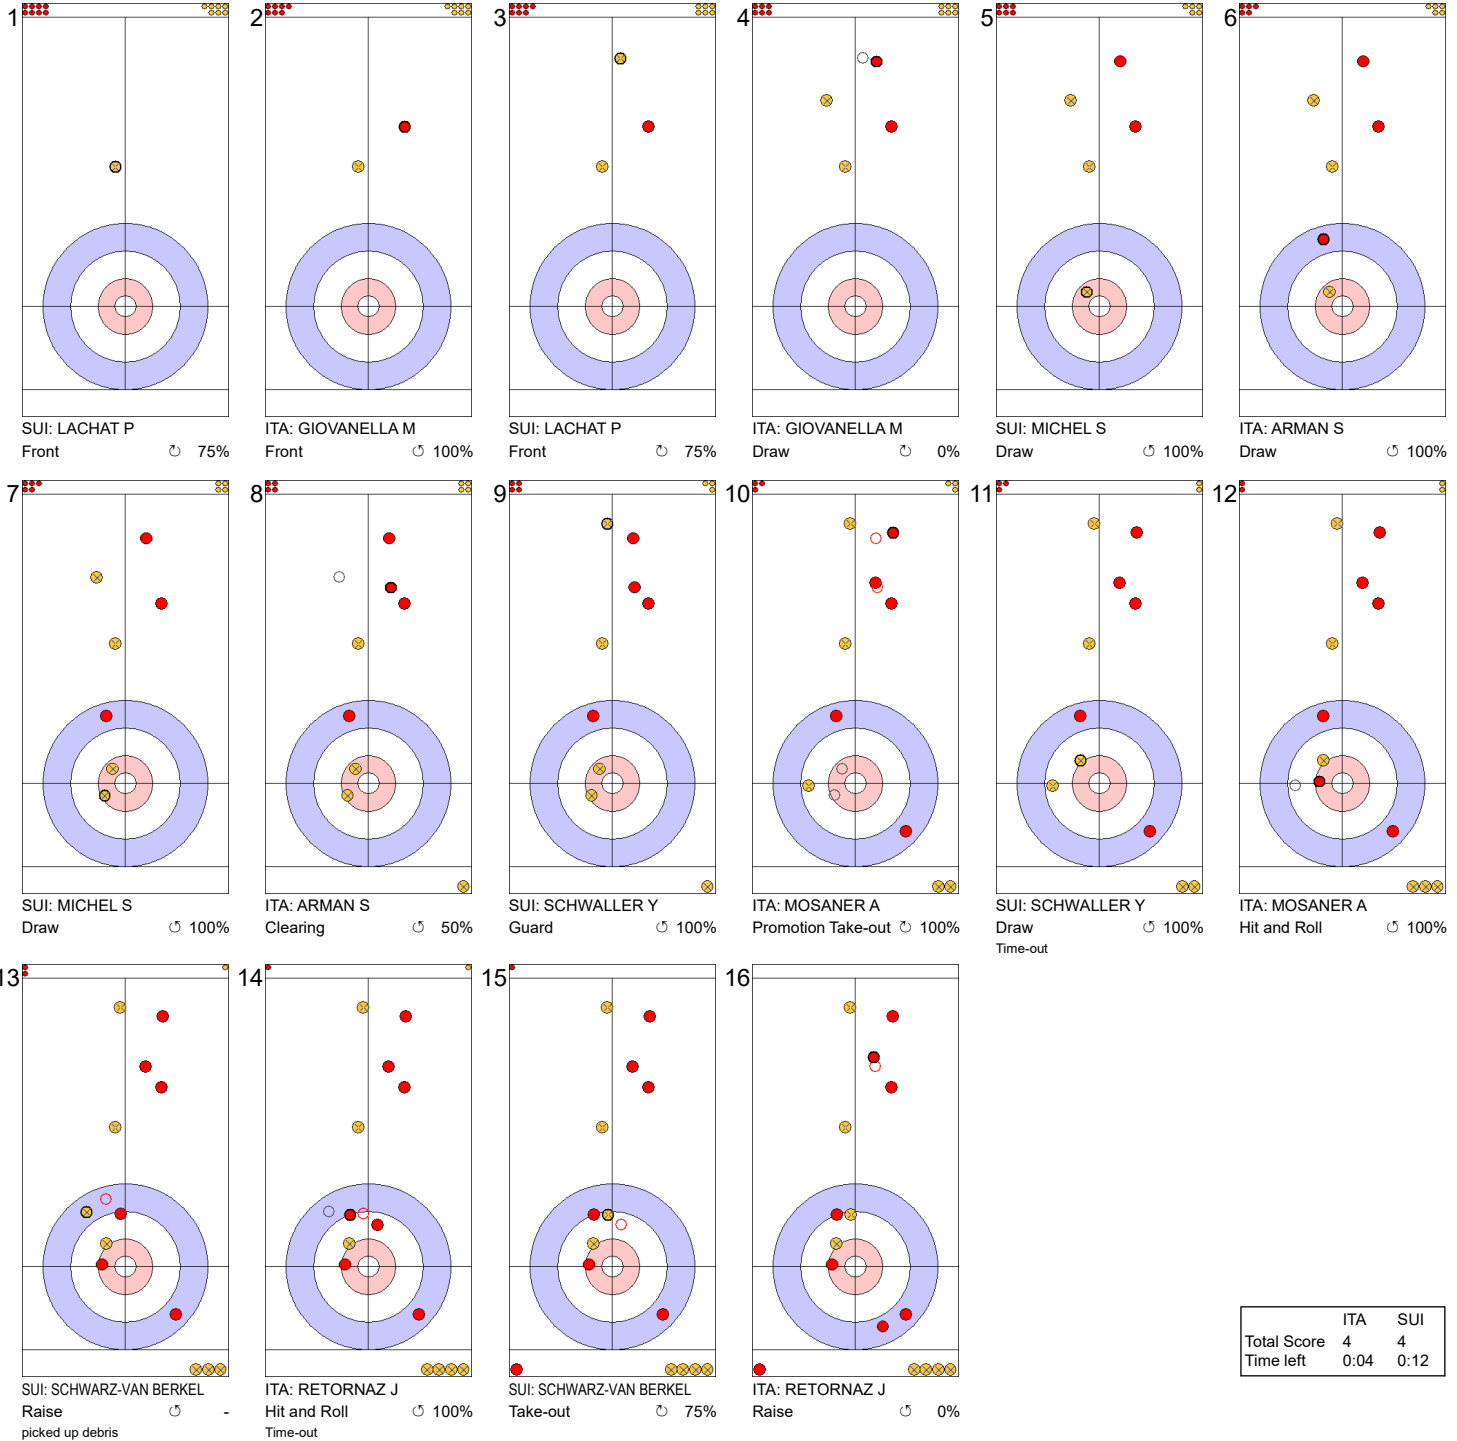

Game - Shot by Shot

Legend:
 Clockwise
 Counter-clockwise
 - Not considered

Game - Shot by Shot

End 7 ● **ITA - Italy 1 + 2 (this end) = 3** ● **SUI - Switzerland 3 + 0 (this end) = 3**

	ITA	SUI
Total Score	3	3
Time left	12:02	10:08

Legend:
 ↻ Clockwise ↺ Counter-clockwise - Not considered

Game - Shot by Shot

Legend:
 ↻ Clockwise ↺ Counter-clockwise - Not considered

Game - Shot by Shot

Legend:
 ↻ Clockwise ↺ Counter-clockwise - Not considered

Game - Shot by Shot

End 10 ● **ITA - Italy** 3 + 1 (this end) = 4 ● **SUI - Switzerland** 4 + 0 (this end) = 4

	ITA	SUI
Total Score	4	4
Time left	0:04	0:12

Legend:
 ↻ Clockwise ↺ Counter-clockwise - Not considered

Game - Shot by Shot

End 11 ● **ITA - Italy 4 + 0 (this end) = 4** ● **SUI - Switzerland 4 + 4 (this end) = 8**

	ITA	SUI
Total Score	4	8
Time left	0:26	1:19

Legend:
 ↻ Clockwise ↺ Counter-clockwise - Not considered