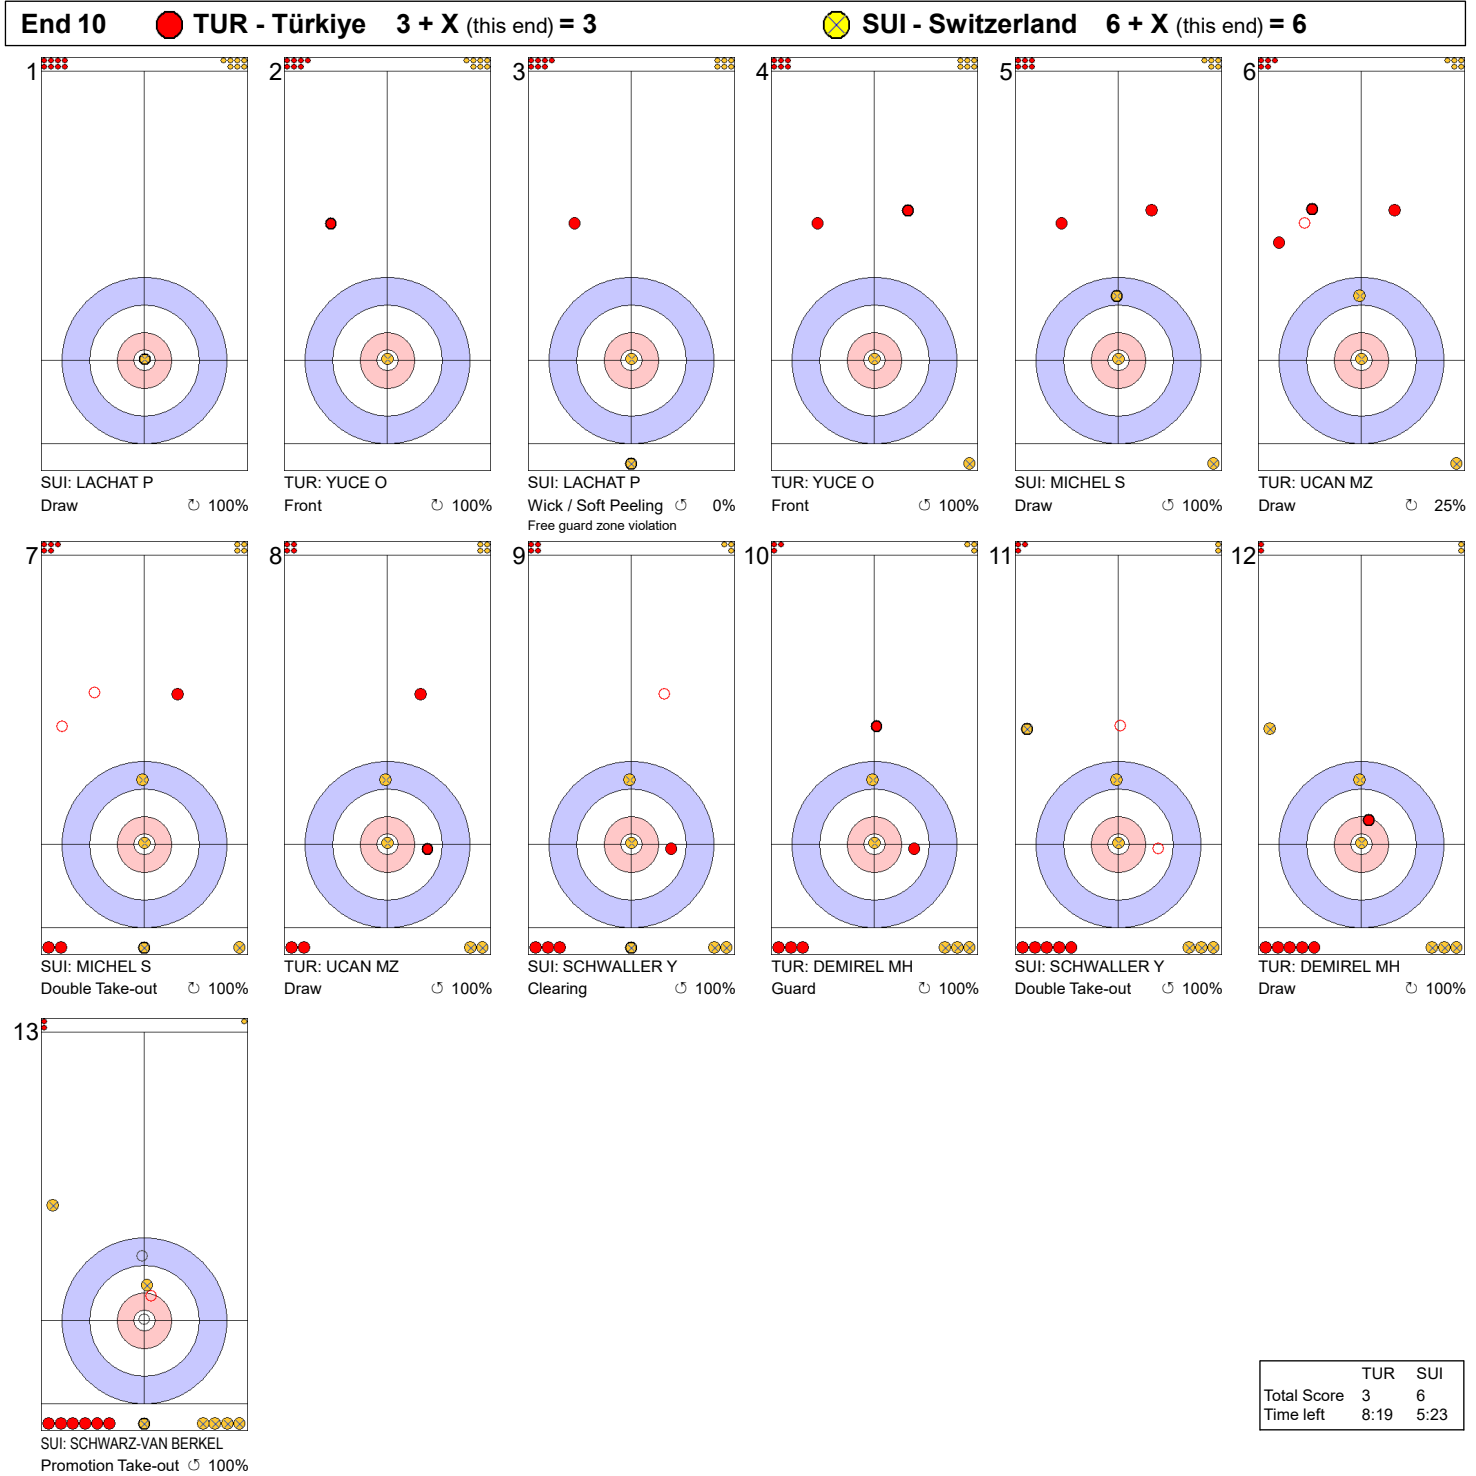

Game - Shot by Shot

End 7 ● **TUR - Türkiye** 3 + 0 (this end) = 3 ● **SUI - Switzerland** 5 + 0 (this end) = 5

	TUR	SUI
Total Score	3	5
Time left	15:27	14:51

Legend:
 ↻ Clockwise ↺ Counter-clockwise - Not considered

Game - Shot by Shot

Legend:
 ↻ Clockwise ↺ Counter-clockwise - Not considered

Game - Shot by Shot

Legend:
 Clockwise
 Counter-clockwise
 - Not considered

Game - Shot by Shot

	TUR	SUI
Total Score	3	6
Time left	8:19	5:23

Legend:

- ↻ Clockwise
- ↺ Counter-clockwise
- Not considered
- X Unfinished end due to concession