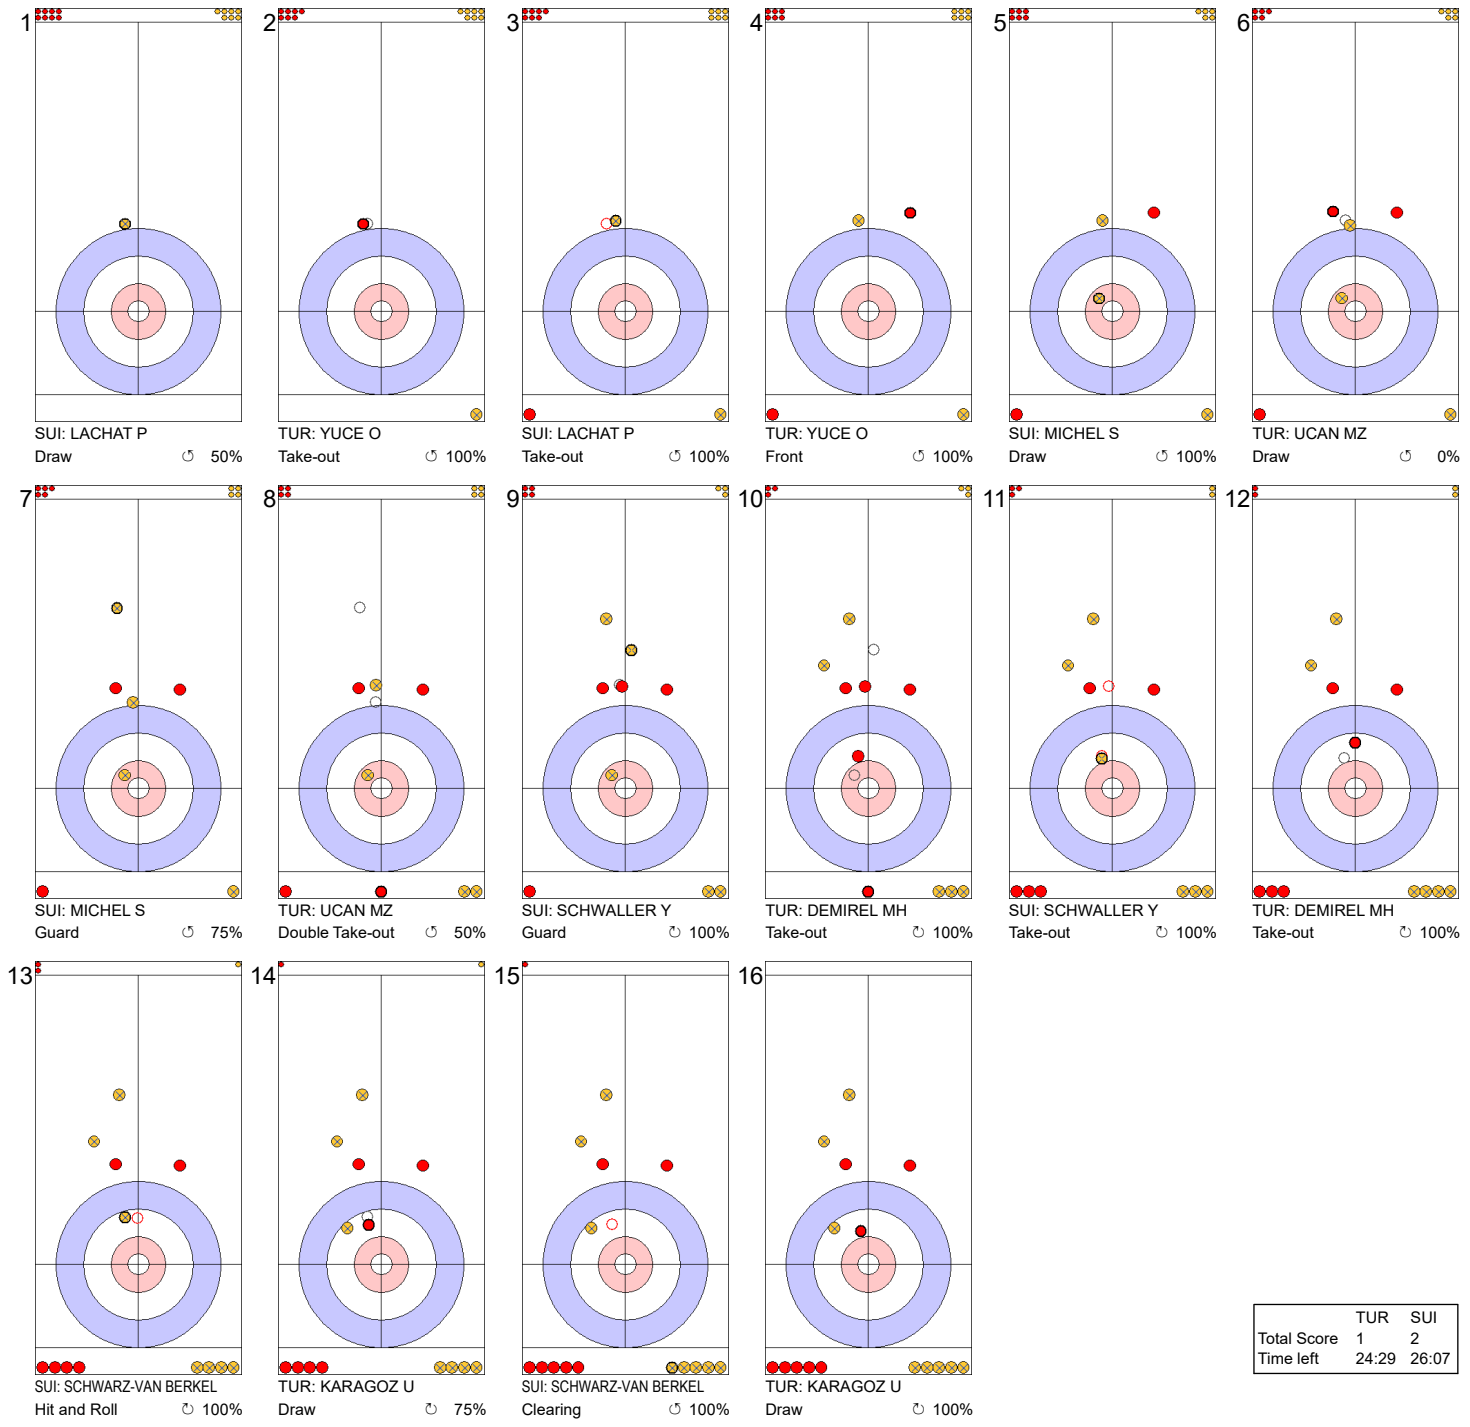

Game - Shot by Shot

End 2			TUR - Türkiye 0 + 0 (this end) = 0			SUI - Switzerland 0 + 1 (this end) = 1											
1		TUR: YUCE O Draw 100%	2		SUI: LACHAT P Front 100%	3		TUR: YUCE O Guard 100%	4		SUI: LACHAT P Take-out 0%	5		TUR: UCAN MZ Draw 50%	6		SUI: MICHEL S Raise 100%
7		TUR: UCAN MZ Raise 100%	8		SUI: MICHEL S Raise 75%	9		TUR: DEMIREL MH Draw 100%	10		SUI: SCHWALLER Y Double Take-out 50%	11		TUR: DEMIREL MH Guard 0%	12		SUI: SCHWALLER Y Double Take-out 50%
13		TUR: KARAGOZ U Draw 100%	14		SUI: SCHWARZ-VAN BERKEL Double Take-out 50%	15		TUR: KARAGOZ U Hit and Roll 100%	16		SUI: SCHWARZ-VAN BERKEL Draw 100%						

	TUR	SUI
Total Score	0	1
Time left	32:05	31:49

Legend:
 Clockwise Counter-clockwise - Not considered

Game - Shot by Shot

End 4 ● **TUR - Türkiye** 0 + 1 (this end) = 1 ● **SUI - Switzerland** 2 + 0 (this end) = 2

	TUR	SUI
Total Score	1	2
Time left	24:29	26:07

Legend:
 ↻ Clockwise ↺ Counter-clockwise - Not considered

Game - Shot by Shot

End 5			TUR - Türkiye 1 + 0 (this end) = 1			SUI - Switzerland 2 + 3 (this end) = 5											
1		TUR: YUCE O Draw 100%	2		SUI: LACHAT P Front 100%	3		TUR: YUCE O Guard 50%	4		SUI: LACHAT P Hit and Roll 75%	5		TUR: UCAN MZ Take-out 0%	6		SUI: MICHEL S Draw 100%
7		TUR: UCAN MZ Draw 100%	8		SUI: MICHEL S Draw 75%	9		TUR: DEMIREL MH Double Take-out 100%	10		SUI: SCHWALLER Y Double Take-out 100%	11		TUR: DEMIREL MH Draw 0%	12		SUI: SCHWALLER Y Draw 100%
13		TUR: KARAGOZ U Promotion Take-out 0%	14		SUI: SCHWARZ-VAN BERKEL Draw 100%	15		TUR: KARAGOZ U Hit and Roll 50%	16		SUI: SCHWARZ-VAN BERKEL Draw 100%						

Game - Shot by Shot

End 7 ● **TUR - Türkiye** 3 + 0 (this end) = 3 ● **SUI - Switzerland** 5 + 0 (this end) = 5

	TUR	SUI
Total Score	3	5
Time left	15:27	14:51

Legend:
 ↻ Clockwise ↺ Counter-clockwise - Not considered