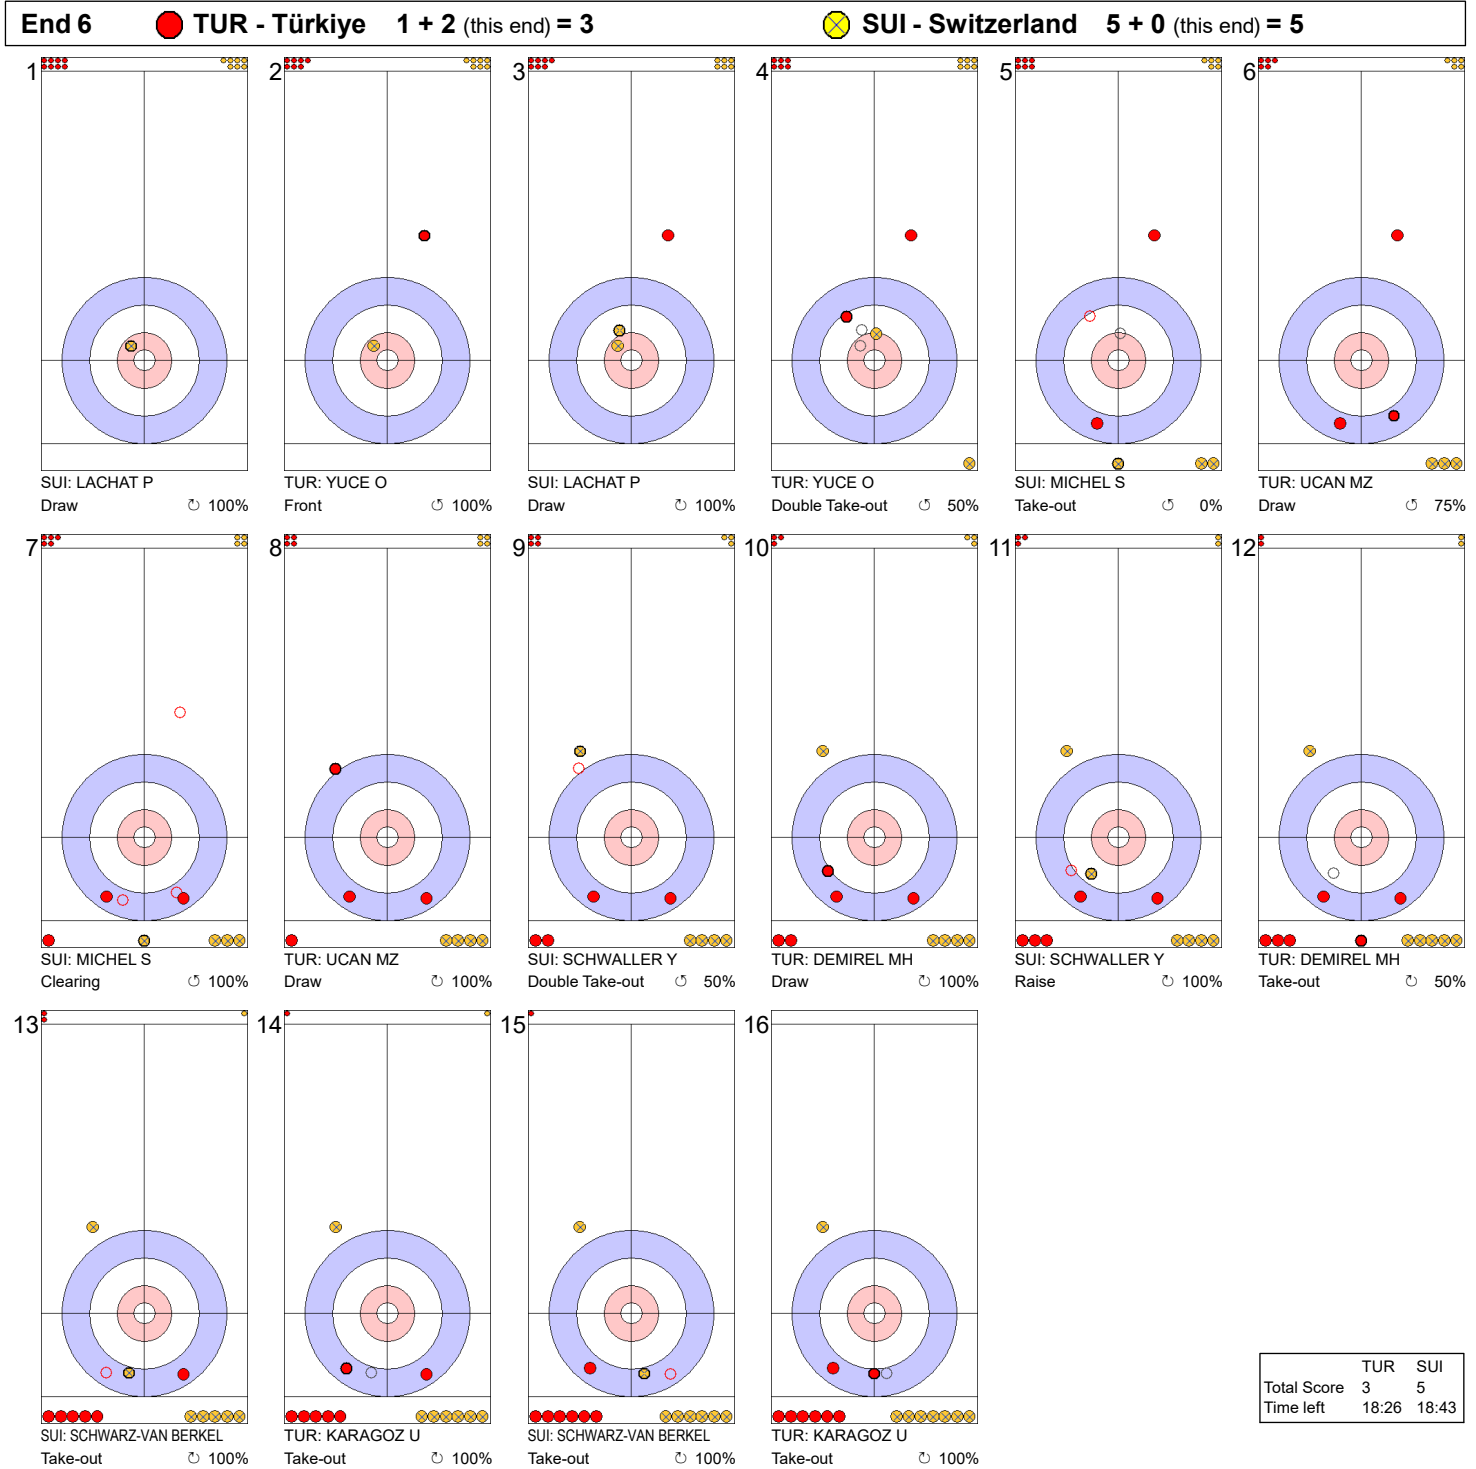

	TUR	SUI
Total Score	1	2
Time left	24:29	26:07

Legend:
 ↻ Clockwise ↺ Counter-clockwise - Not considered

Game - Shot by Shot

End 5			TUR - Türkiye 1 + 0 (this end) = 1			SUI - Switzerland 2 + 3 (this end) = 5											
1		TUR: YUCE O Draw 100%	2		SUI: LACHAT P Front 100%	3		TUR: YUCE O Guard 50%	4		SUI: LACHAT P Hit and Roll 75%	5		TUR: UCAN MZ Take-out 0%	6		SUI: MICHEL S Draw 100%
7		TUR: UCAN MZ Draw 100%	8		SUI: MICHEL S Draw 75%	9		TUR: DEMIREL MH Double Take-out 100%	10		SUI: SCHWALLER Y Double Take-out 100%	11		TUR: DEMIREL MH Draw 0%	12		SUI: SCHWALLER Y Draw 100%
13		TUR: KARAGOZ U Promotion Take-out 0%	14		SUI: SCHWARZ-VAN BERKEL Draw 100%	15		TUR: KARAGOZ U Hit and Roll 50%	16		SUI: SCHWARZ-VAN BERKEL Draw 100%						

	TUR	SUI
Total Score	1	5
Time left	21:21	22:36

Legend:
 Clockwise
 Counter-clockwise
 - Not considered

Game - Shot by Shot

	TUR	SUI
Total Score	3	5
Time left	18:26	18:43

Legend:
 ↻ Clockwise ↺ Counter-clockwise - Not considered

Game - Shot by Shot

End 7 ● **TUR - Türkiye** 3 + 0 (this end) = 3 ● **SUI - Switzerland** 5 + 0 (this end) = 5

	TUR	SUI
Total Score	3	5
Time left	15:27	14:51

Legend:
 ↻ Clockwise ↺ Counter-clockwise - Not considered

Game - Shot by Shot

Legend:
 ↻ Clockwise ↺ Counter-clockwise - Not considered

Game - Shot by Shot

Legend:
 Clockwise
 Counter-clockwise
 - Not considered

Game - Shot by Shot

	TUR	SUI
Total Score	3	6
Time left	8:19	5:23