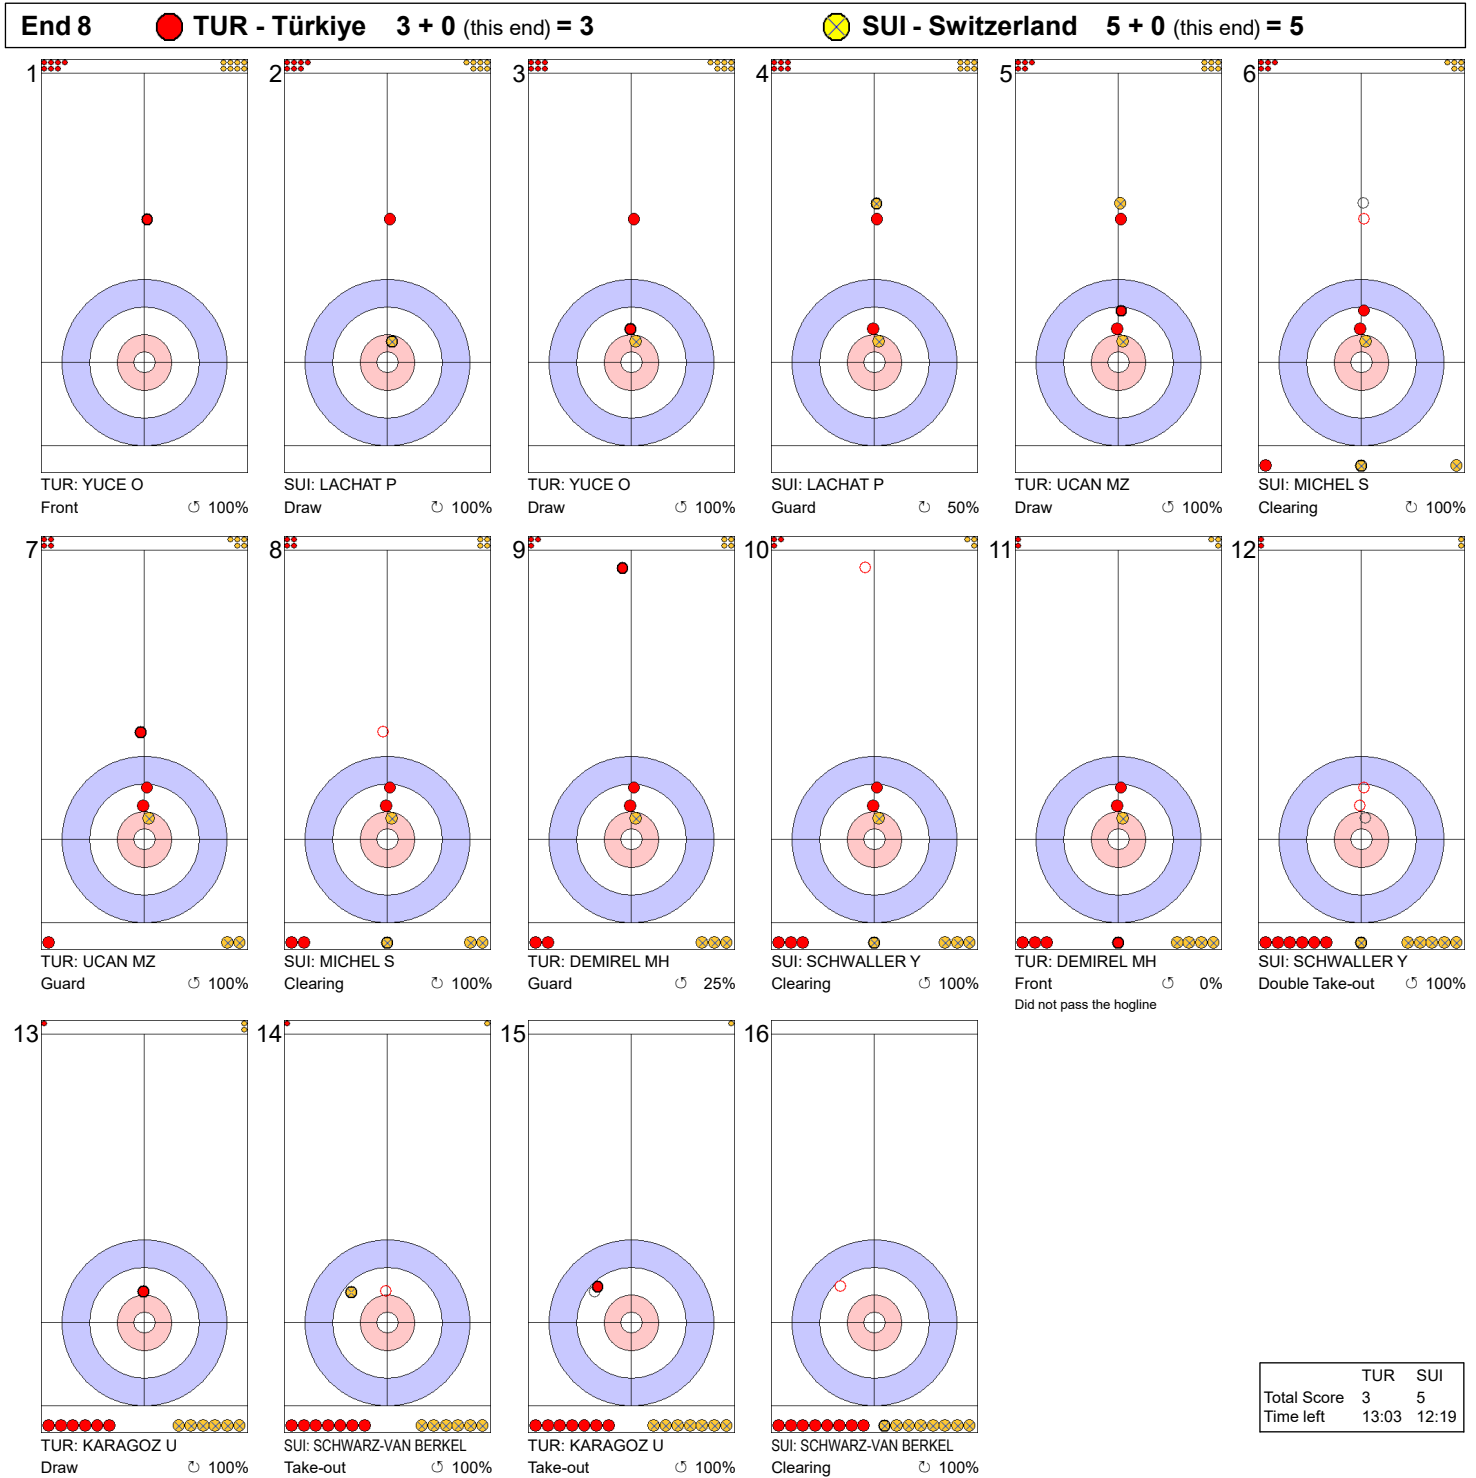

	TUR	SUI
Total Score	1	5
Time left	21:21	22:36

Legend:
 Clockwise
 Counter-clockwise
 - Not considered

Game - Shot by Shot

	TUR	SUI
Total Score	3	5
Time left	18:26	18:43

Legend:
 ↻ Clockwise ↺ Counter-clockwise - Not considered

Game - Shot by Shot

End 7 ● **TUR - Türkiye** 3 + 0 (this end) = 3 ● **SUI - Switzerland** 5 + 0 (this end) = 5

	TUR	SUI
Total Score	3	5
Time left	15:27	14:51

Legend:
 ↻ Clockwise ↺ Counter-clockwise - Not considered

Game - Shot by Shot

Legend:
 ↻ Clockwise ↺ Counter-clockwise - Not considered

Game - Shot by Shot

Legend:
 Clockwise
 Counter-clockwise
 - Not considered

Game - Shot by Shot

	TUR	SUI
Total Score	3	6
Time left	8:19	5:23

Legend:

- ↻ Clockwise
- ↺ Counter-clockwise
- Not considered
- X Unfinished end due to concession