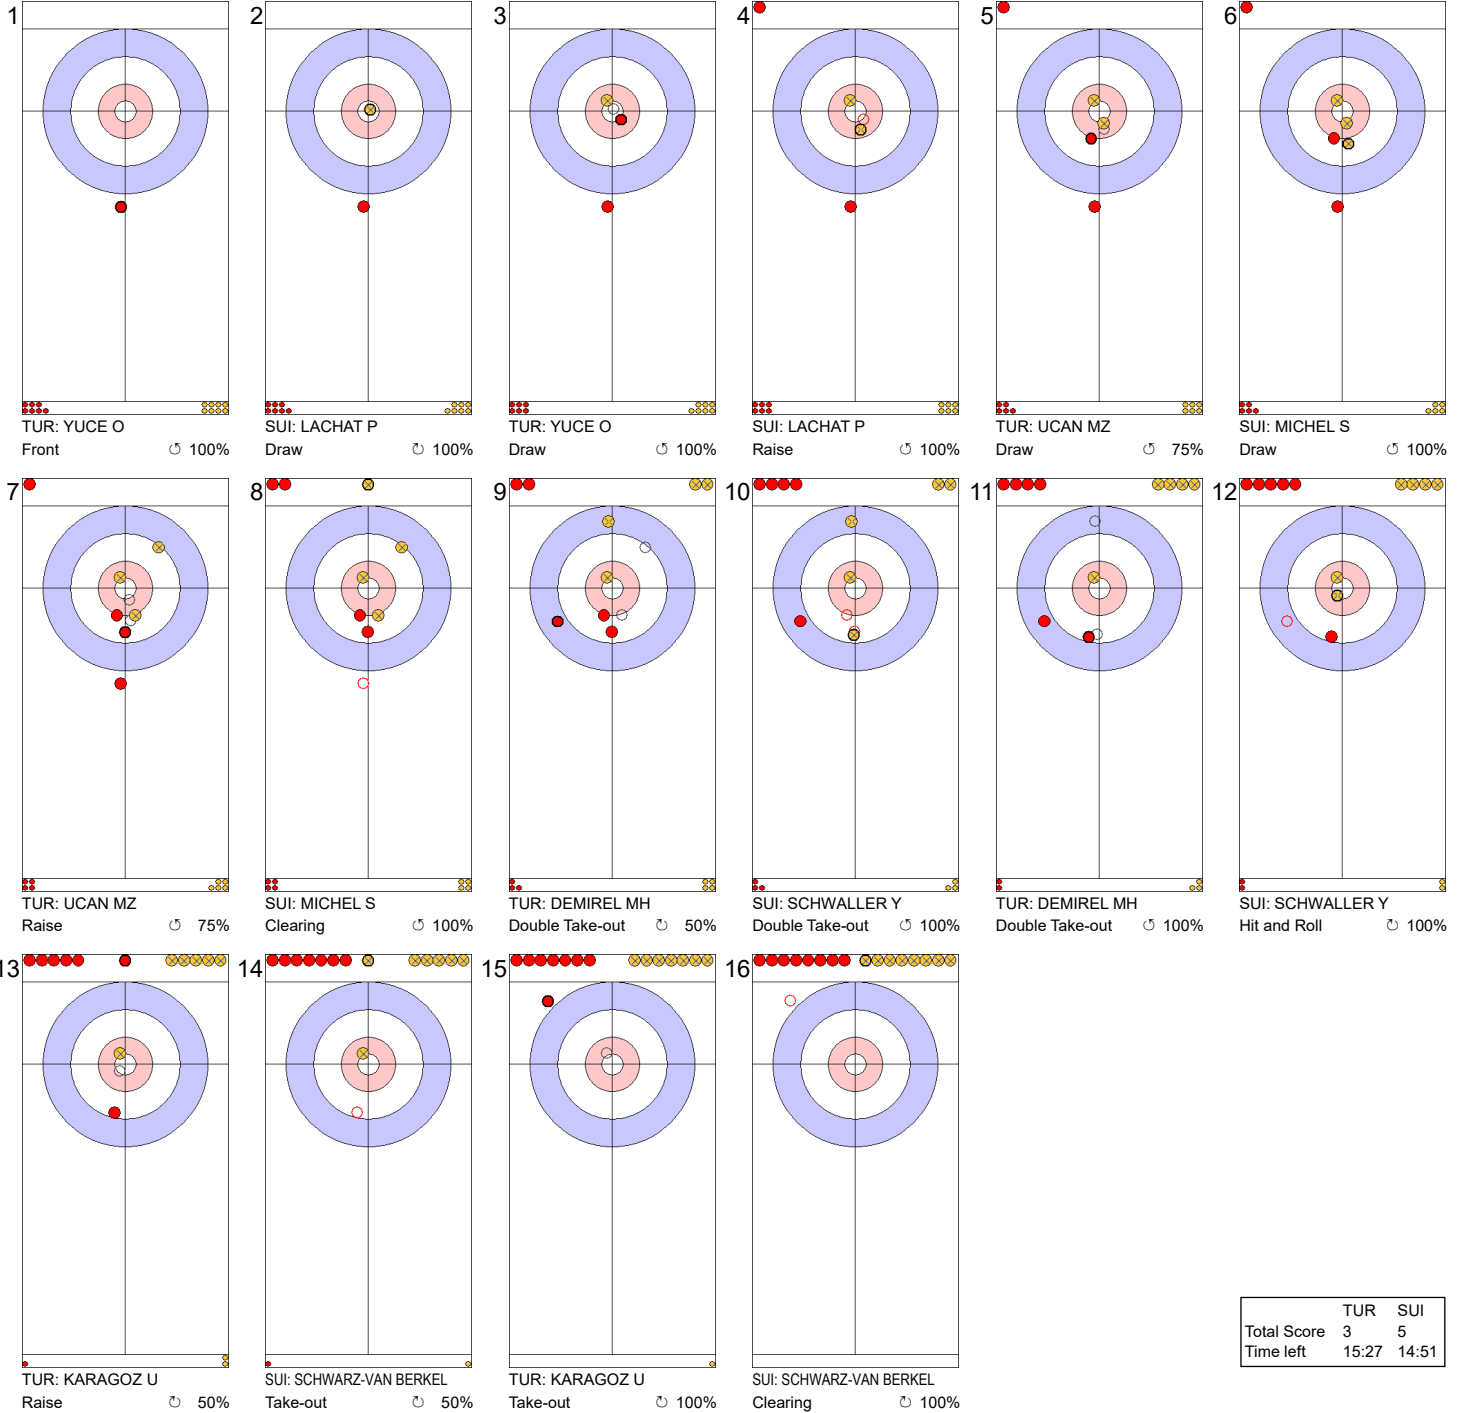

	TUR	SUI
Total Score	1	2
Time left	24:29	26:07

Legend:
 ↻ Clockwise ↺ Counter-clockwise - Not considered

Game - Shot by Shot

End 5			TUR - Türkiye 1 + 0 (this end) = 1			SUI - Switzerland 2 + 3 (this end) = 5											
1		TUR: YUCE O Draw 100%	2		SUI: LACHAT P Front 100%	3		TUR: YUCE O Guard 50%	4		SUI: LACHAT P Hit and Roll 75%	5		TUR: UCAN MZ Take-out 0%	6		SUI: MICHEL S Draw 100%
7		TUR: UCAN MZ Draw 100%	8		SUI: MICHEL S Draw 75%	9		TUR: DEMIREL MH Double Take-out 100%	10		SUI: SCHWALLER Y Double Take-out 100%	11		TUR: DEMIREL MH Draw 0%	12		SUI: SCHWALLER Y Draw 100%
13		TUR: KARAGOZ U Promotion Take-out 0%	14		SUI: SCHWARZ-VAN BERKEL Draw 100%	15		TUR: KARAGOZ U Hit and Roll 50%	16		SUI: SCHWARZ-VAN BERKEL Draw 100%						

	TUR	SUI
Total Score	1	5
Time left	21:21	22:36

Legend:
 Clockwise
 Counter-clockwise
 - Not considered

Game - Shot by Shot

	TUR	SUI
Total Score	3	5
Time left	18:26	18:43

Legend:
 ↻ Clockwise ↺ Counter-clockwise - Not considered

Game - Shot by Shot

End 7 ● **TUR - Türkiye** 3 + 0 (this end) = 3 ● **SUI - Switzerland** 5 + 0 (this end) = 5

	TUR	SUI
Total Score	3	5
Time left	15:27	14:51

Legend:
 ↻ Clockwise ↺ Counter-clockwise - Not considered

Game - Shot by Shot

Legend:
 ↻ Clockwise ↺ Counter-clockwise - Not considered

Game - Shot by Shot

Legend:
 Clockwise
 Counter-clockwise
 - Not considered

Game - Shot by Shot

	TUR	SUI
Total Score	3	6
Time left	8:19	5:23