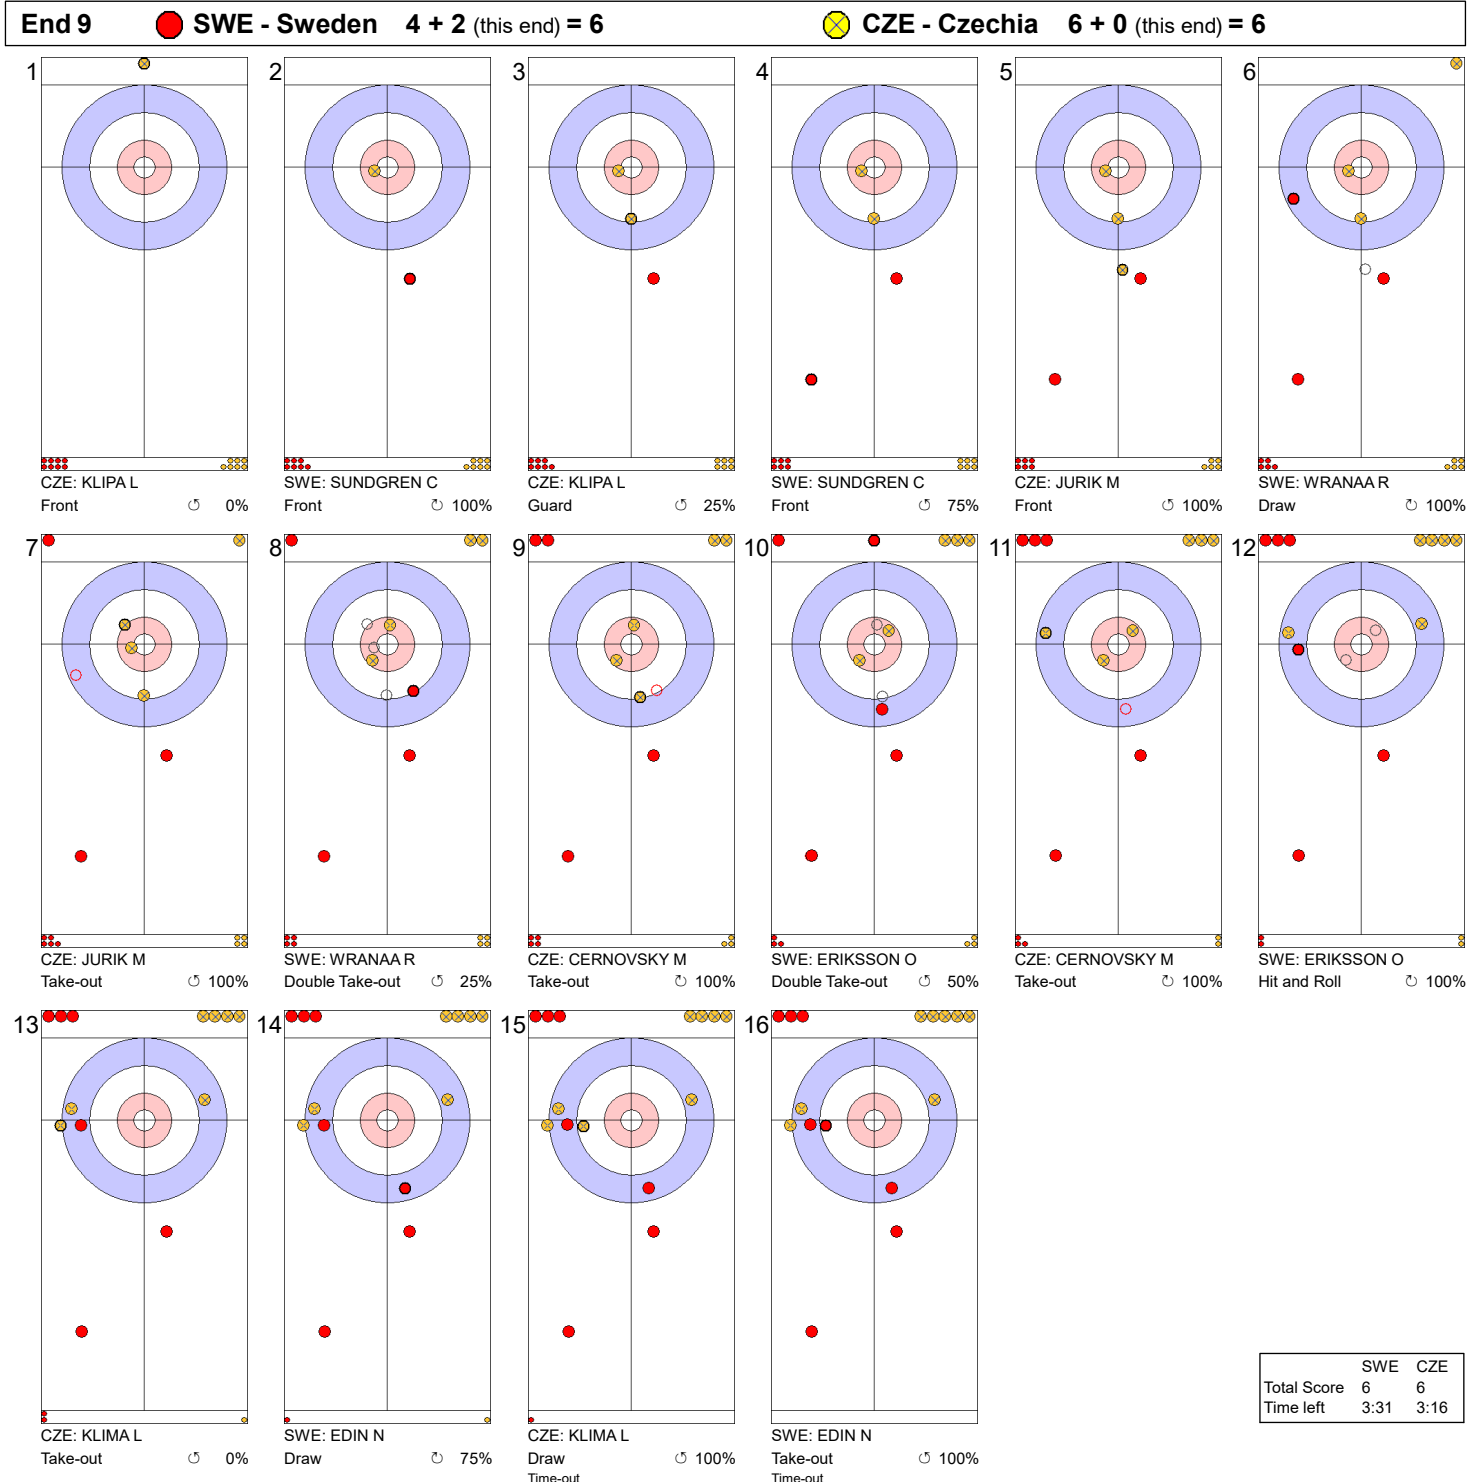

Game - Shot by Shot

Legend:
 Clockwise
 Counter-clockwise
 - Not considered

Game - Shot by Shot

Legend:
 ⌚ Clockwise ⌚ Counter-clockwise - Not considered

Game - Shot by Shot

Legend:
 ↻ Clockwise ↺ Counter-clockwise - Not considered

Game - Shot by Shot

Legend:
 ↻ Clockwise ↺ Counter-clockwise - Not considered

Game - Shot by Shot

Legend:
 ↻ Clockwise ↺ Counter-clockwise - Not considered

Game - Shot by Shot

Legend:
 ↻ Clockwise ↺ Counter-clockwise - Not considered

Game - Shot by Shot

	SWE	CZE
Total Score	4	4
Time left	11:45	11:02

Legend:
 ↻ Clockwise ↺ Counter-clockwise - Not considered

Game - Shot by Shot

Legend:
 ↻ Clockwise ↺ Counter-clockwise - Not considered

Game - Shot by Shot

Legend:
 ↻ Clockwise ↺ Counter-clockwise - Not considered

Game - Shot by Shot

Legend:
 ↻ Clockwise ↺ Counter-clockwise - Not considered