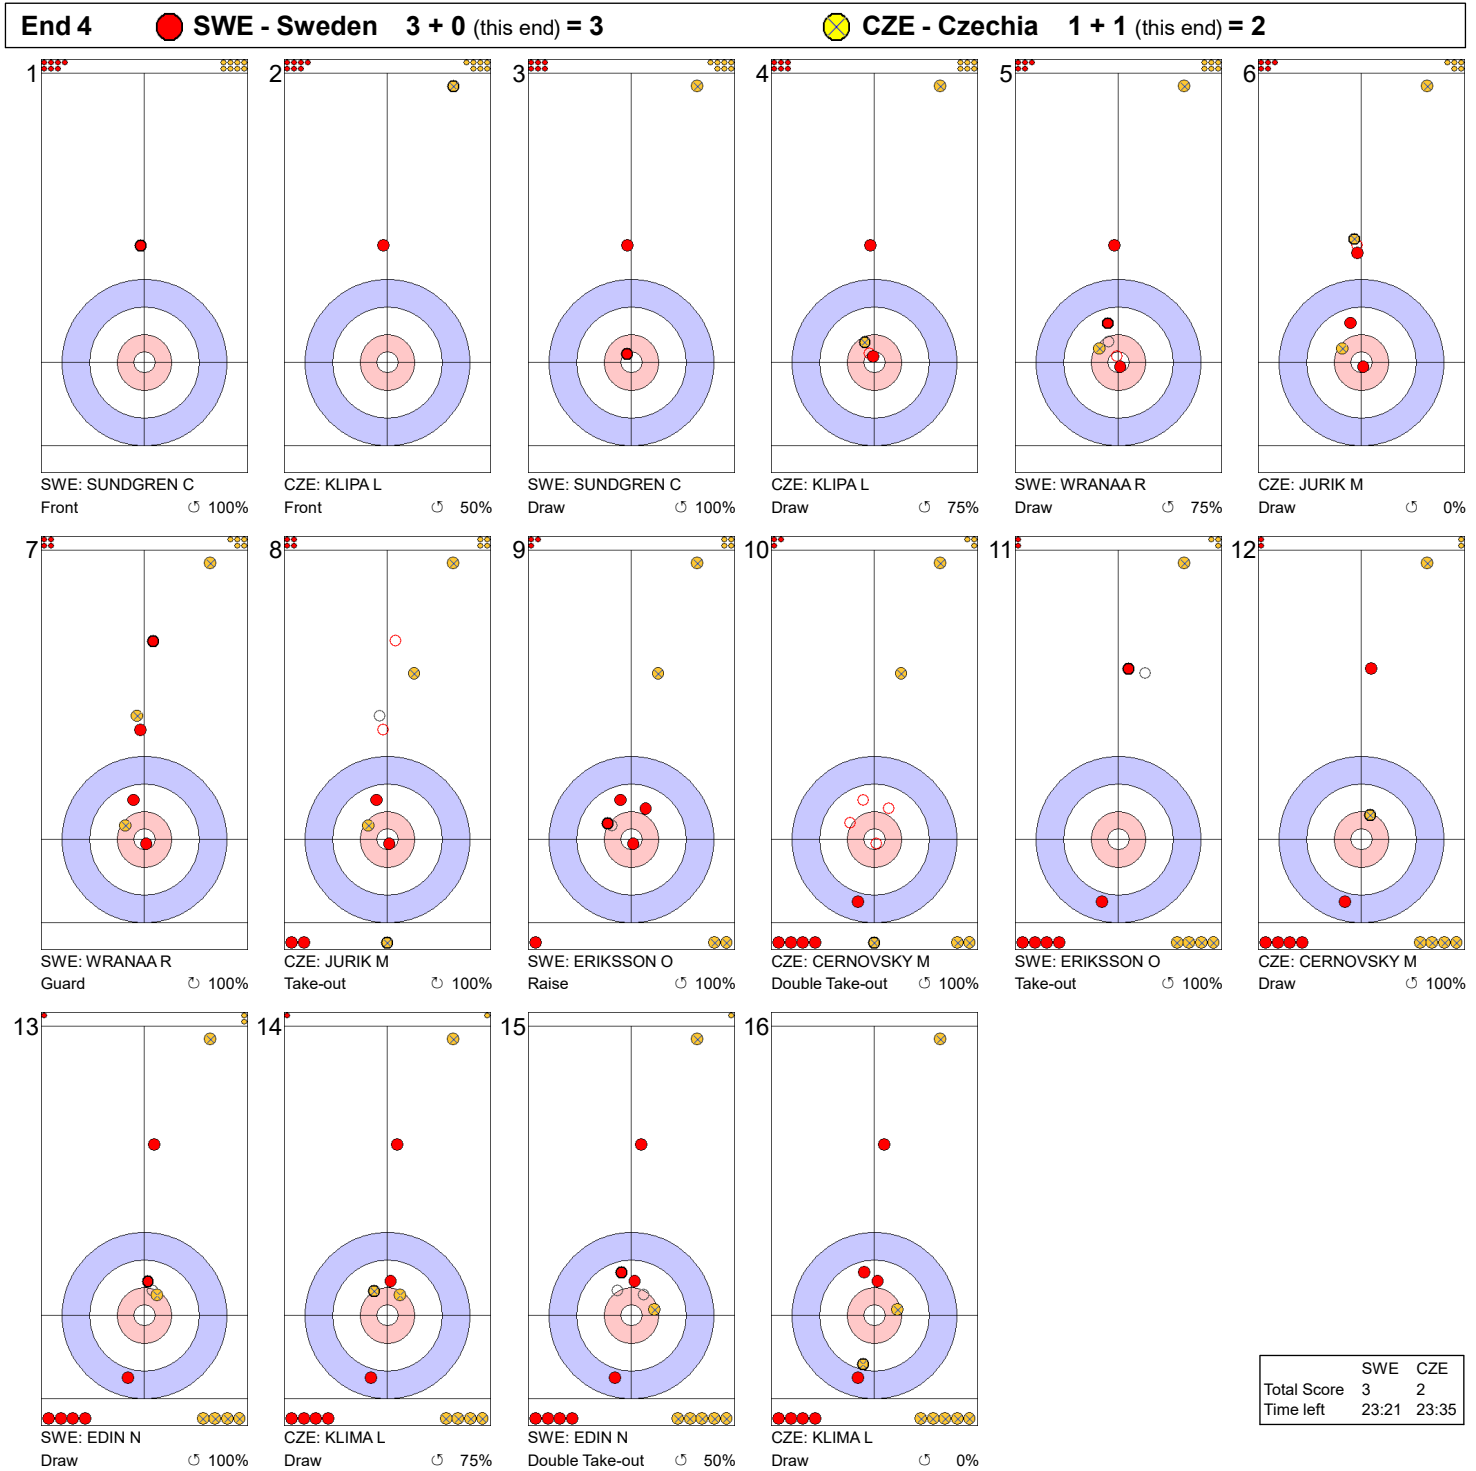

Game - Shot by Shot

Legend:
 Clockwise
 Counter-clockwise
 - Not considered

Game - Shot by Shot

Legend:
 ⌚ Clockwise ⌚ Counter-clockwise - Not considered

Game - Shot by Shot

Legend:
 ↻ Clockwise ↺ Counter-clockwise - Not considered

Game - Shot by Shot

Legend:
 ↻ Clockwise ↺ Counter-clockwise - Not considered

Game - Shot by Shot

Legend:
 ↻ Clockwise ↺ Counter-clockwise - Not considered

Game - Shot by Shot

Legend:
 ↻ Clockwise ↺ Counter-clockwise - Not considered

Game - Shot by Shot

	SWE	CZE
Total Score	4	4
Time left	11:45	11:02

Legend:
 ↻ Clockwise ↺ Counter-clockwise - Not considered

Game - Shot by Shot

Legend:
 ↻ Clockwise ↺ Counter-clockwise - Not considered

Game - Shot by Shot

Legend:
 ↻ Clockwise ↺ Counter-clockwise - Not considered

Game - Shot by Shot

Legend:
 ↻ Clockwise ↺ Counter-clockwise - Not considered