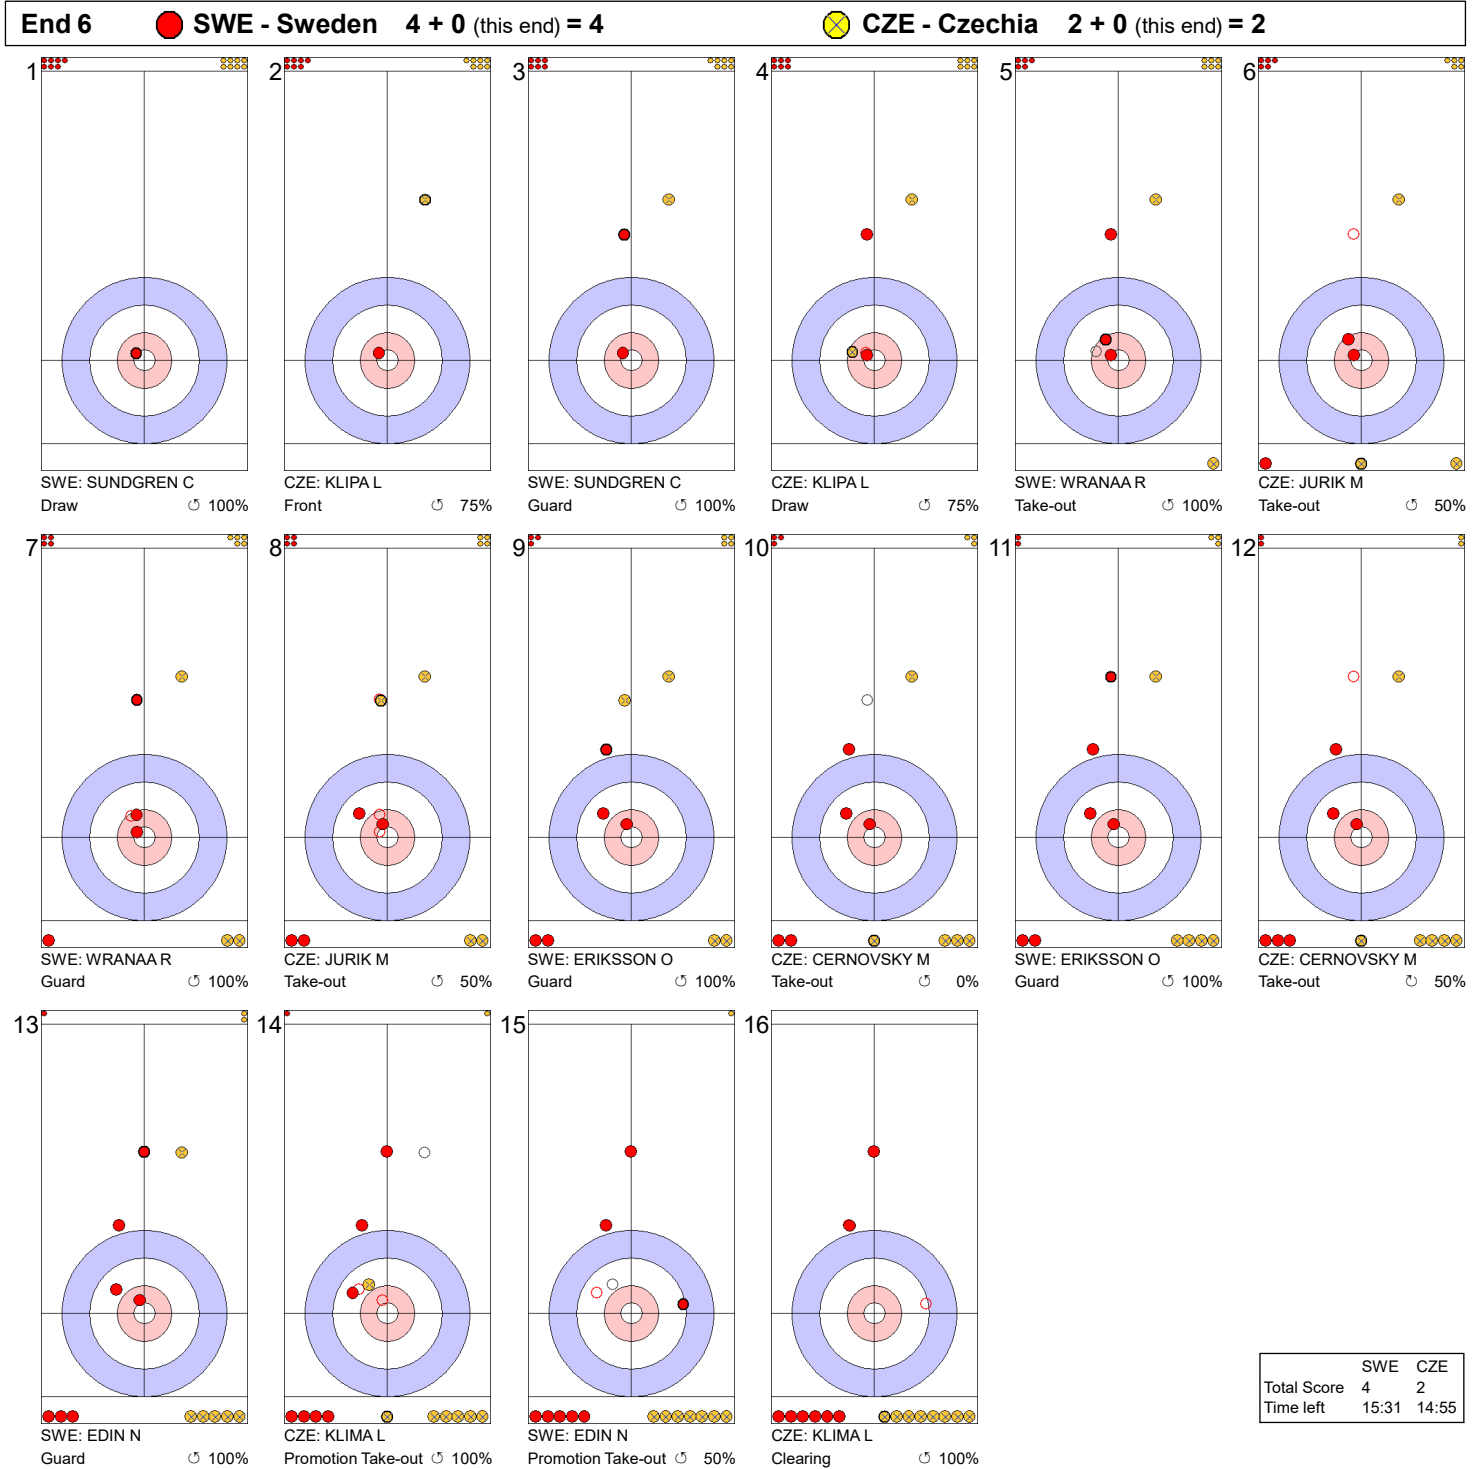

Game - Shot by Shot

Legend:
 Clockwise
 Counter-clockwise
 - Not considered

Game - Shot by Shot

Legend:
 ⌚ Clockwise ⌚ Counter-clockwise - Not considered

Game - Shot by Shot

Legend:
 ↻ Clockwise ↺ Counter-clockwise - Not considered

Game - Shot by Shot

Legend:
 ↻ Clockwise ↺ Counter-clockwise - Not considered

Game - Shot by Shot

Legend:
 ↻ Clockwise ↺ Counter-clockwise - Not considered

Game - Shot by Shot

Legend:
 ↻ Clockwise ↺ Counter-clockwise - Not considered

Game - Shot by Shot

	SWE	CZE
Total Score	4	4
Time left	11:45	11:02

Legend:
 ↻ Clockwise ↺ Counter-clockwise - Not considered

Game - Shot by Shot

Legend:
 ↻ Clockwise ↺ Counter-clockwise - Not considered

Game - Shot by Shot

Legend:
 ↻ Clockwise ↺ Counter-clockwise - Not considered

Game - Shot by Shot

Legend:
 ↻ Clockwise ↺ Counter-clockwise - Not considered