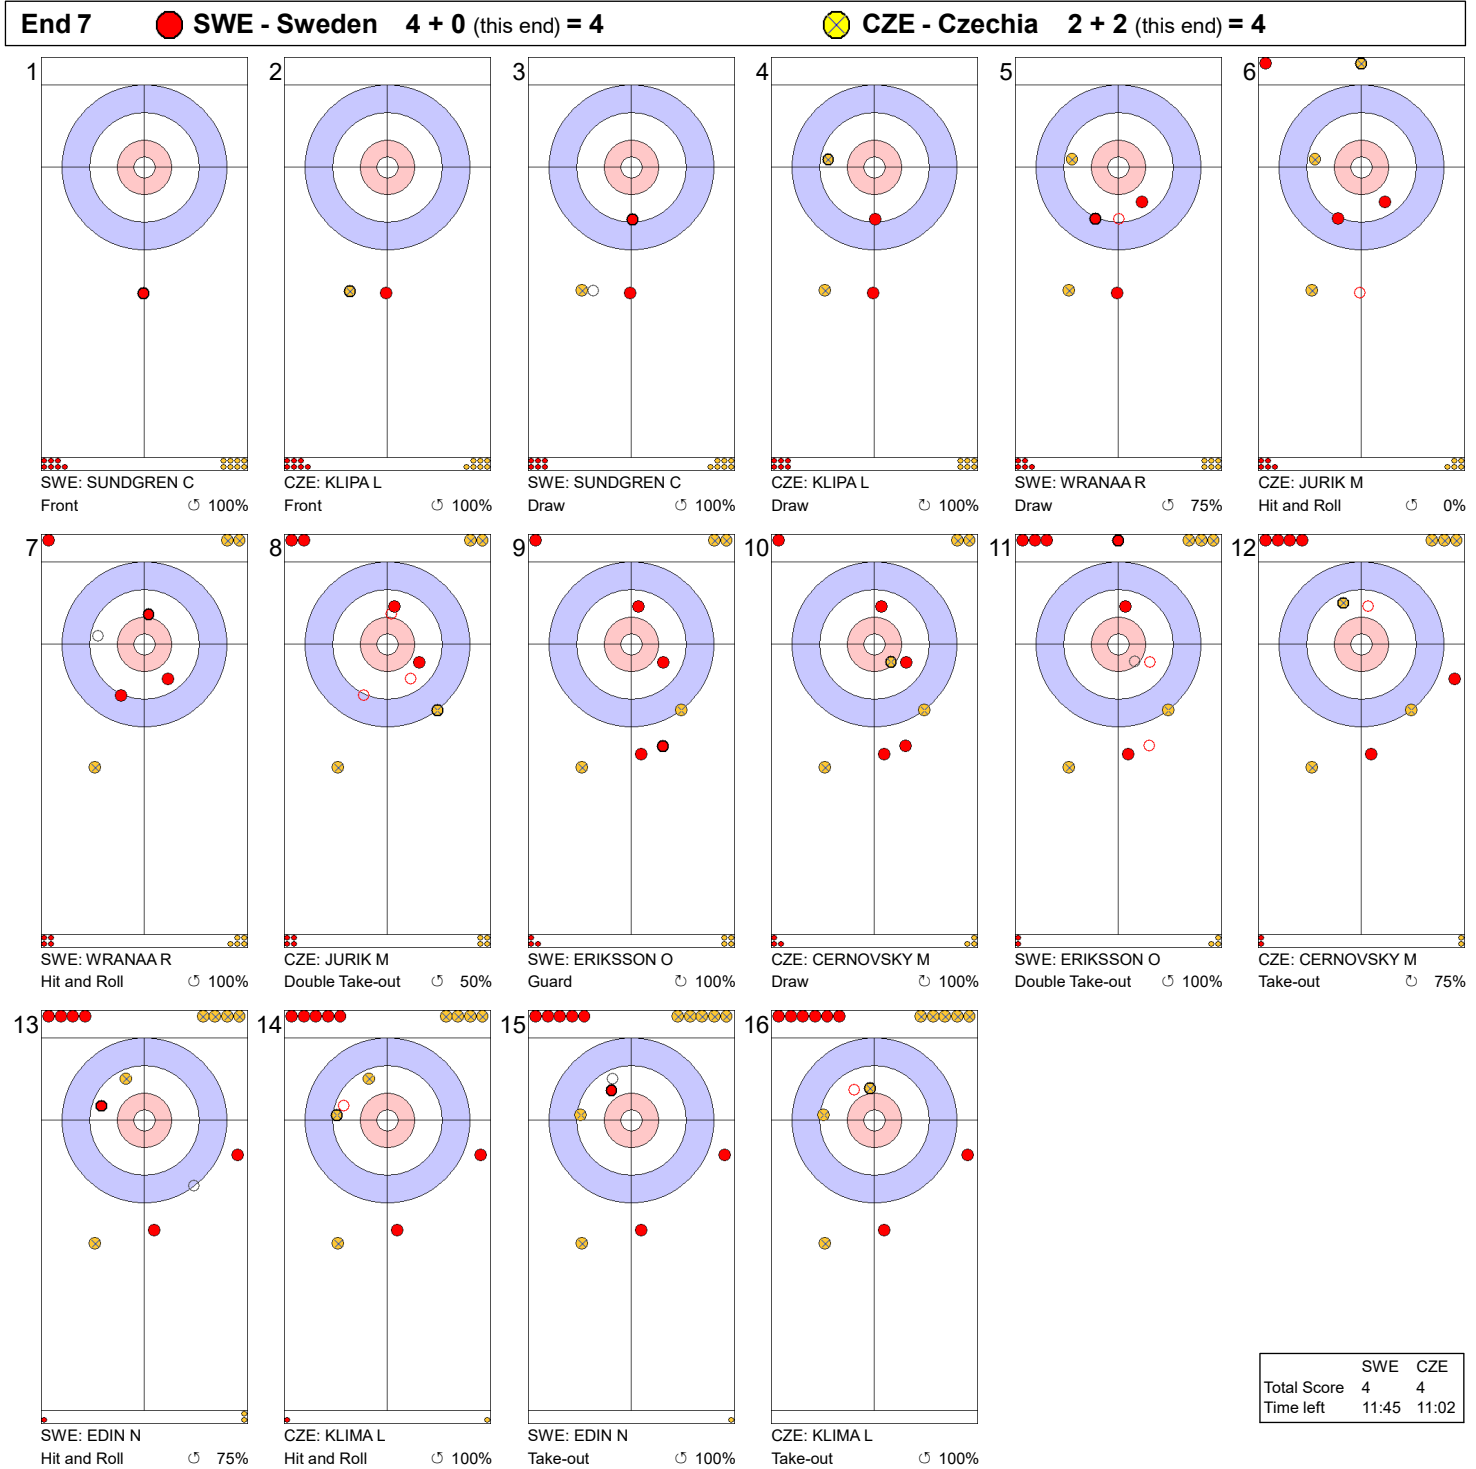

Game - Shot by Shot

Legend:
 Clockwise
 Counter-clockwise
 - Not considered

Game - Shot by Shot

Legend:
 ⌚ Clockwise ⌚ Counter-clockwise - Not considered

Game - Shot by Shot

Legend:
 ↻ Clockwise ↺ Counter-clockwise - Not considered

Game - Shot by Shot

Legend:
 ↻ Clockwise ↺ Counter-clockwise - Not considered

Game - Shot by Shot

Legend:
 ↻ Clockwise ↺ Counter-clockwise - Not considered

Game - Shot by Shot

Legend:
 ↻ Clockwise ↺ Counter-clockwise - Not considered

Game - Shot by Shot

	SWE	CZE
Total Score	4	4
Time left	11:45	11:02

Legend:
 ↻ Clockwise ↺ Counter-clockwise - Not considered

Game - Shot by Shot

Legend:
 ↻ Clockwise ↺ Counter-clockwise - Not considered

Game - Shot by Shot

Legend:
 ↻ Clockwise ↺ Counter-clockwise - Not considered

Game - Shot by Shot

Legend:
 ↻ Clockwise ↺ Counter-clockwise - Not considered