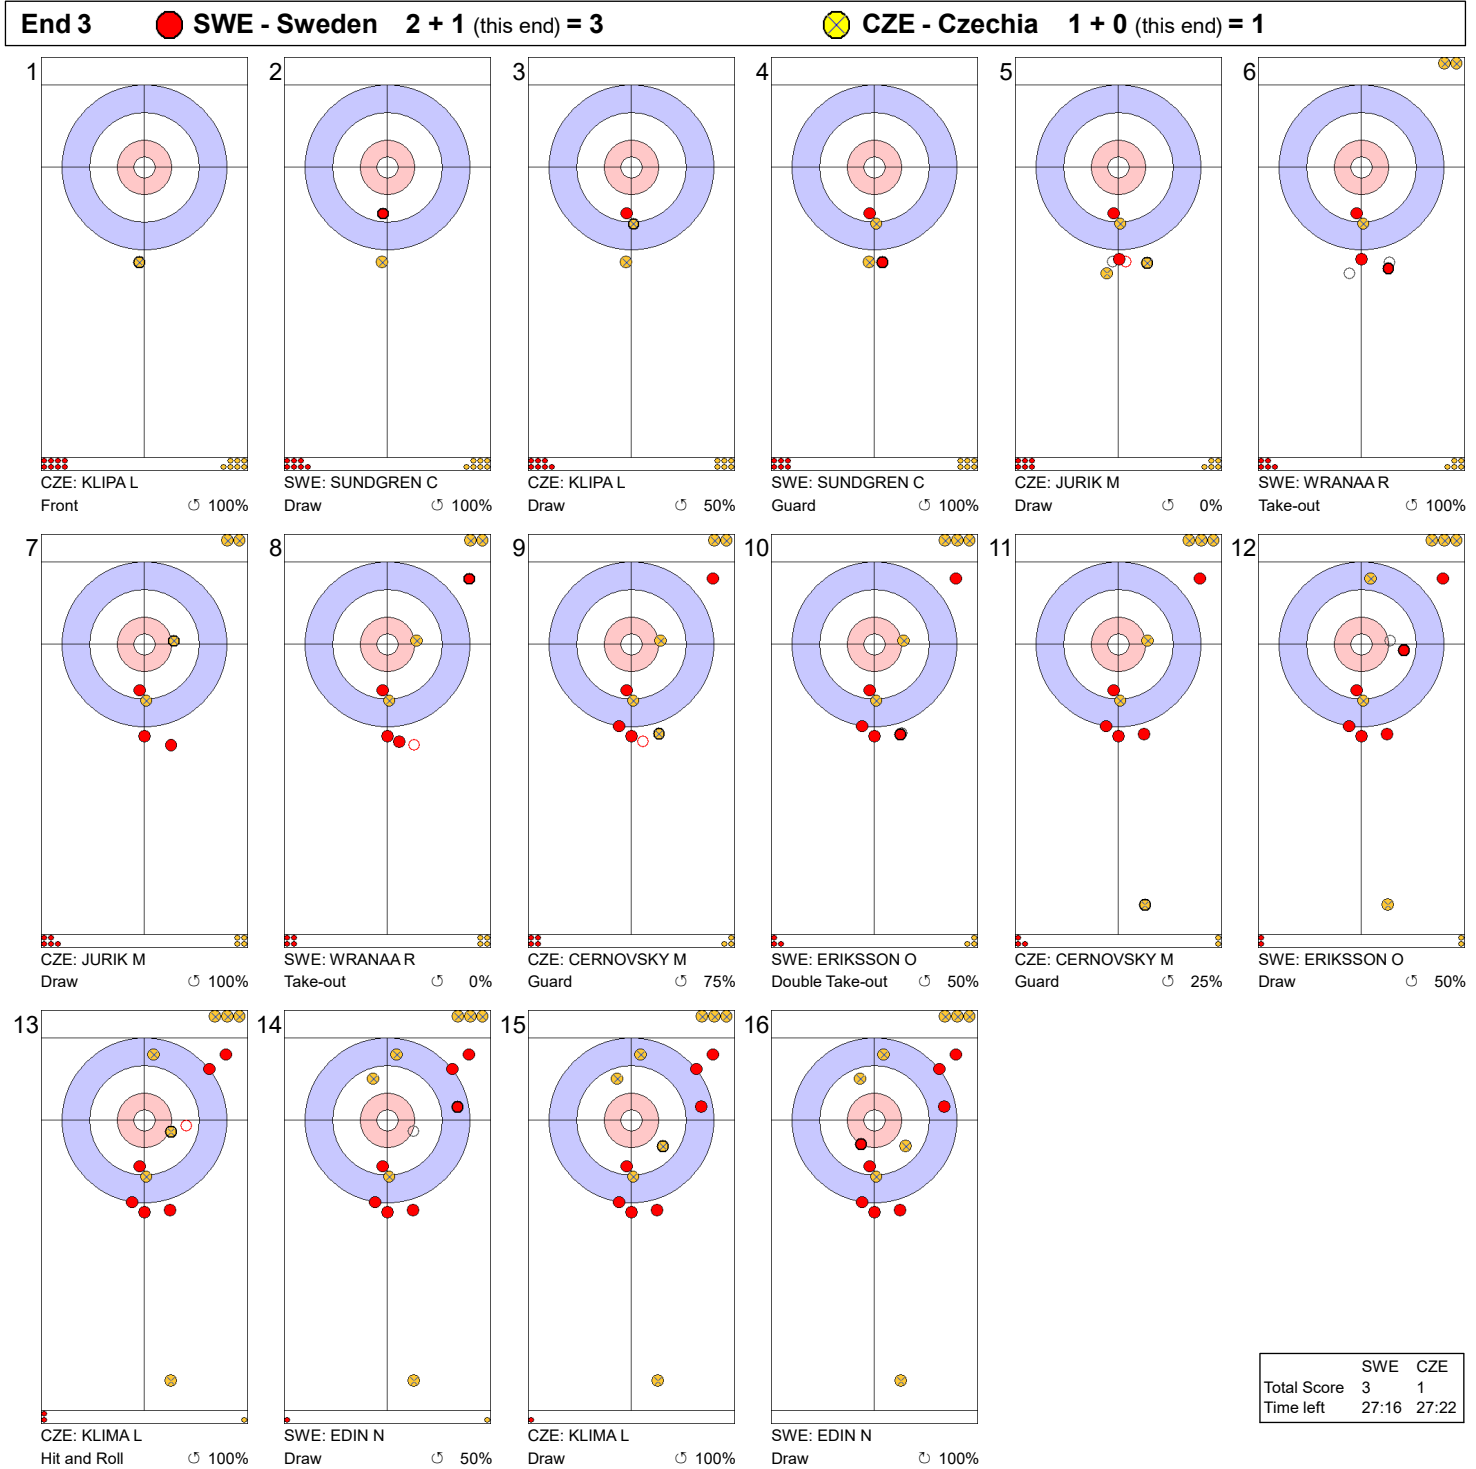

Game - Shot by Shot

Legend:
 Clockwise
 Counter-clockwise
 - Not considered

Game - Shot by Shot

Legend:
 ⌚ Clockwise ⌚ Counter-clockwise - Not considered

Game - Shot by Shot

Legend:
 ↻ Clockwise ↺ Counter-clockwise - Not considered

Game - Shot by Shot

Legend:
 ↻ Clockwise ↺ Counter-clockwise - Not considered

Game - Shot by Shot

Legend:
 ↻ Clockwise ↺ Counter-clockwise - Not considered

Game - Shot by Shot

Legend:
 ↻ Clockwise ↺ Counter-clockwise - Not considered

Game - Shot by Shot

	SWE	CZE
Total Score	4	4
Time left	11:45	11:02

Legend:
 ↻ Clockwise ↺ Counter-clockwise - Not considered

Game - Shot by Shot

Legend:
 ↻ Clockwise ↺ Counter-clockwise - Not considered

Game - Shot by Shot

Legend:
 ↻ Clockwise ↺ Counter-clockwise - Not considered

Game - Shot by Shot

Legend:
 ↻ Clockwise ↺ Counter-clockwise - Not considered