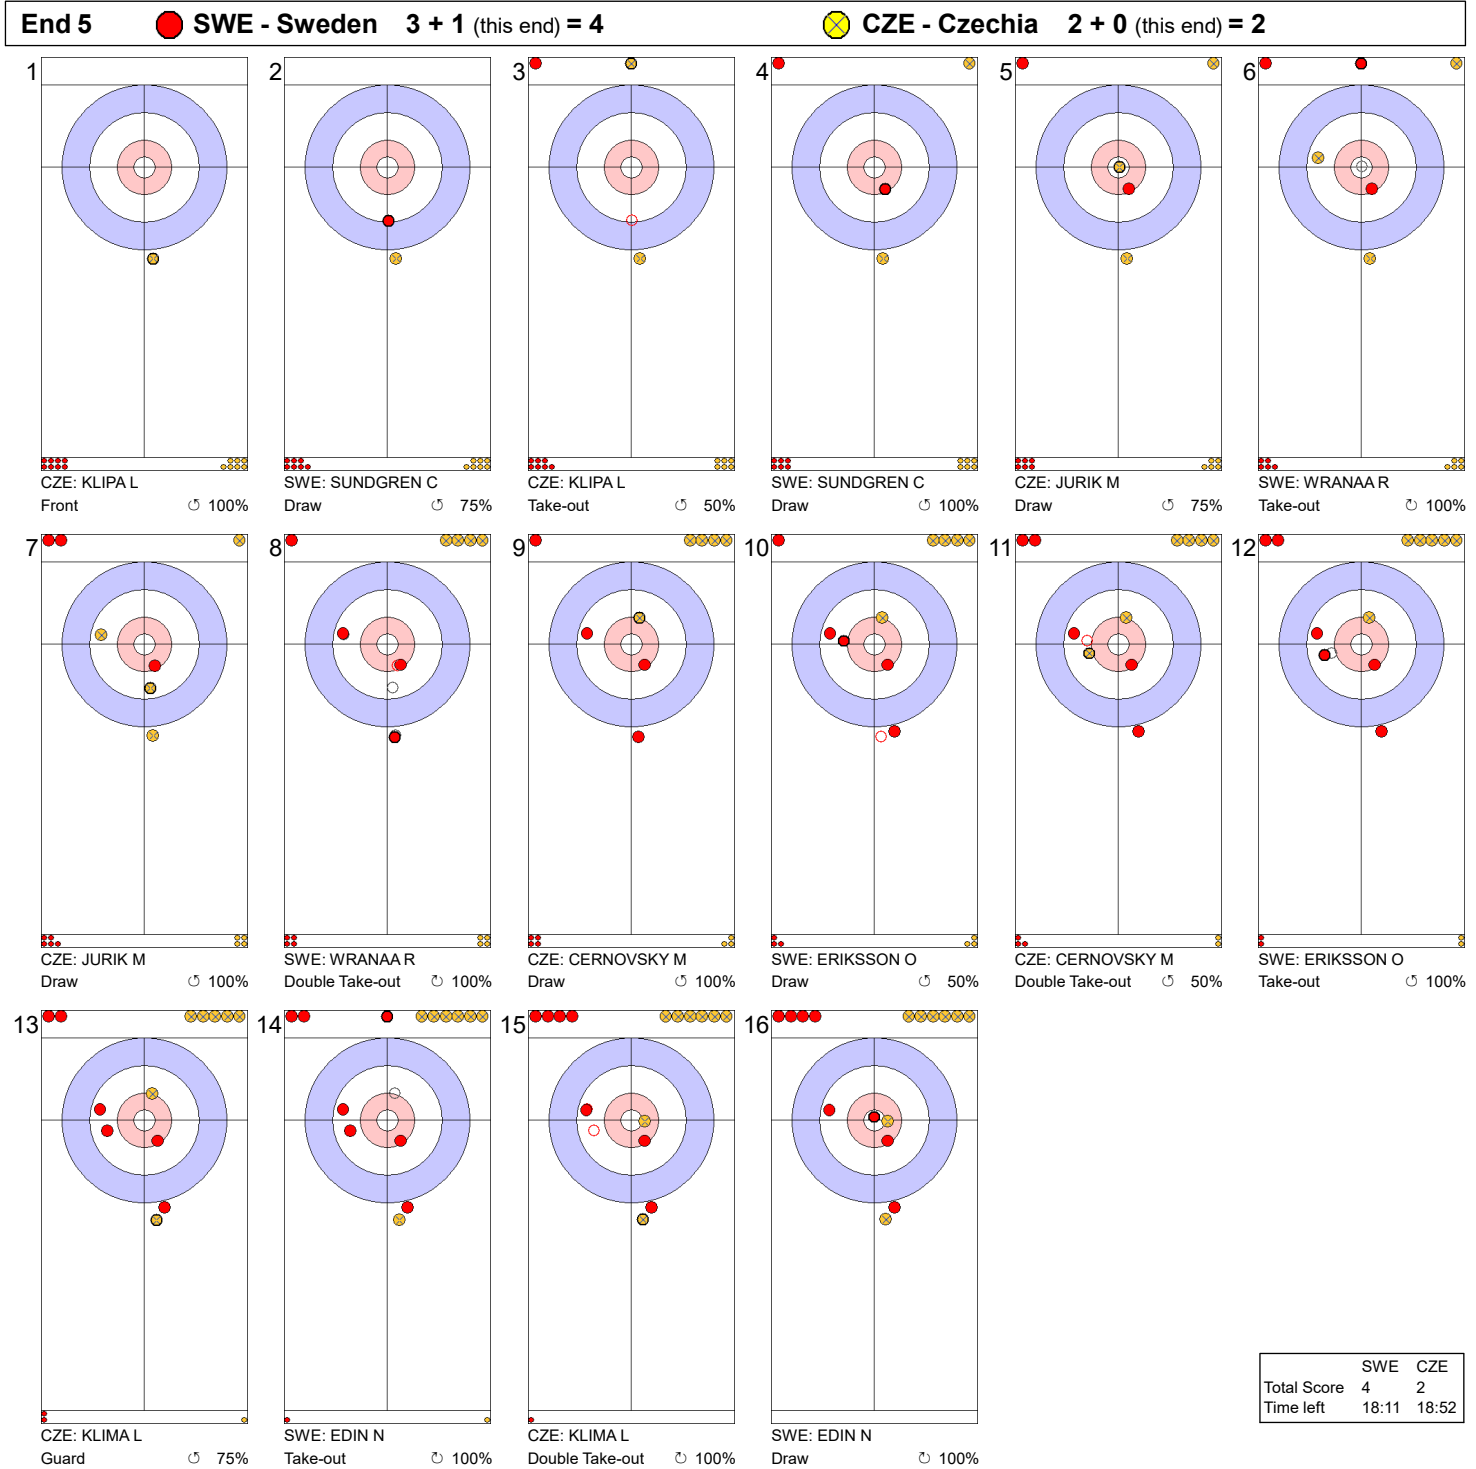

Game - Shot by Shot

Legend:
 Clockwise
 Counter-clockwise
 - Not considered

Game - Shot by Shot

Legend:
 ⌚ Clockwise ⌚ Counter-clockwise - Not considered

Game - Shot by Shot

Legend:
 ↻ Clockwise ↺ Counter-clockwise - Not considered

Game - Shot by Shot

Legend:
 ↻ Clockwise ↺ Counter-clockwise - Not considered

Game - Shot by Shot

Legend:
 ↻ Clockwise ↺ Counter-clockwise - Not considered

Game - Shot by Shot

Legend:
 ↻ Clockwise ↺ Counter-clockwise - Not considered

Game - Shot by Shot

	SWE	CZE
Total Score	4	4
Time left	11:45	11:02

Legend:
 ↻ Clockwise ↺ Counter-clockwise - Not considered

Game - Shot by Shot

Legend:
 ↻ Clockwise ↺ Counter-clockwise - Not considered

Game - Shot by Shot

Legend:
 ↻ Clockwise ↺ Counter-clockwise - Not considered

Game - Shot by Shot

Legend:
 ↻ Clockwise ↺ Counter-clockwise - Not considered