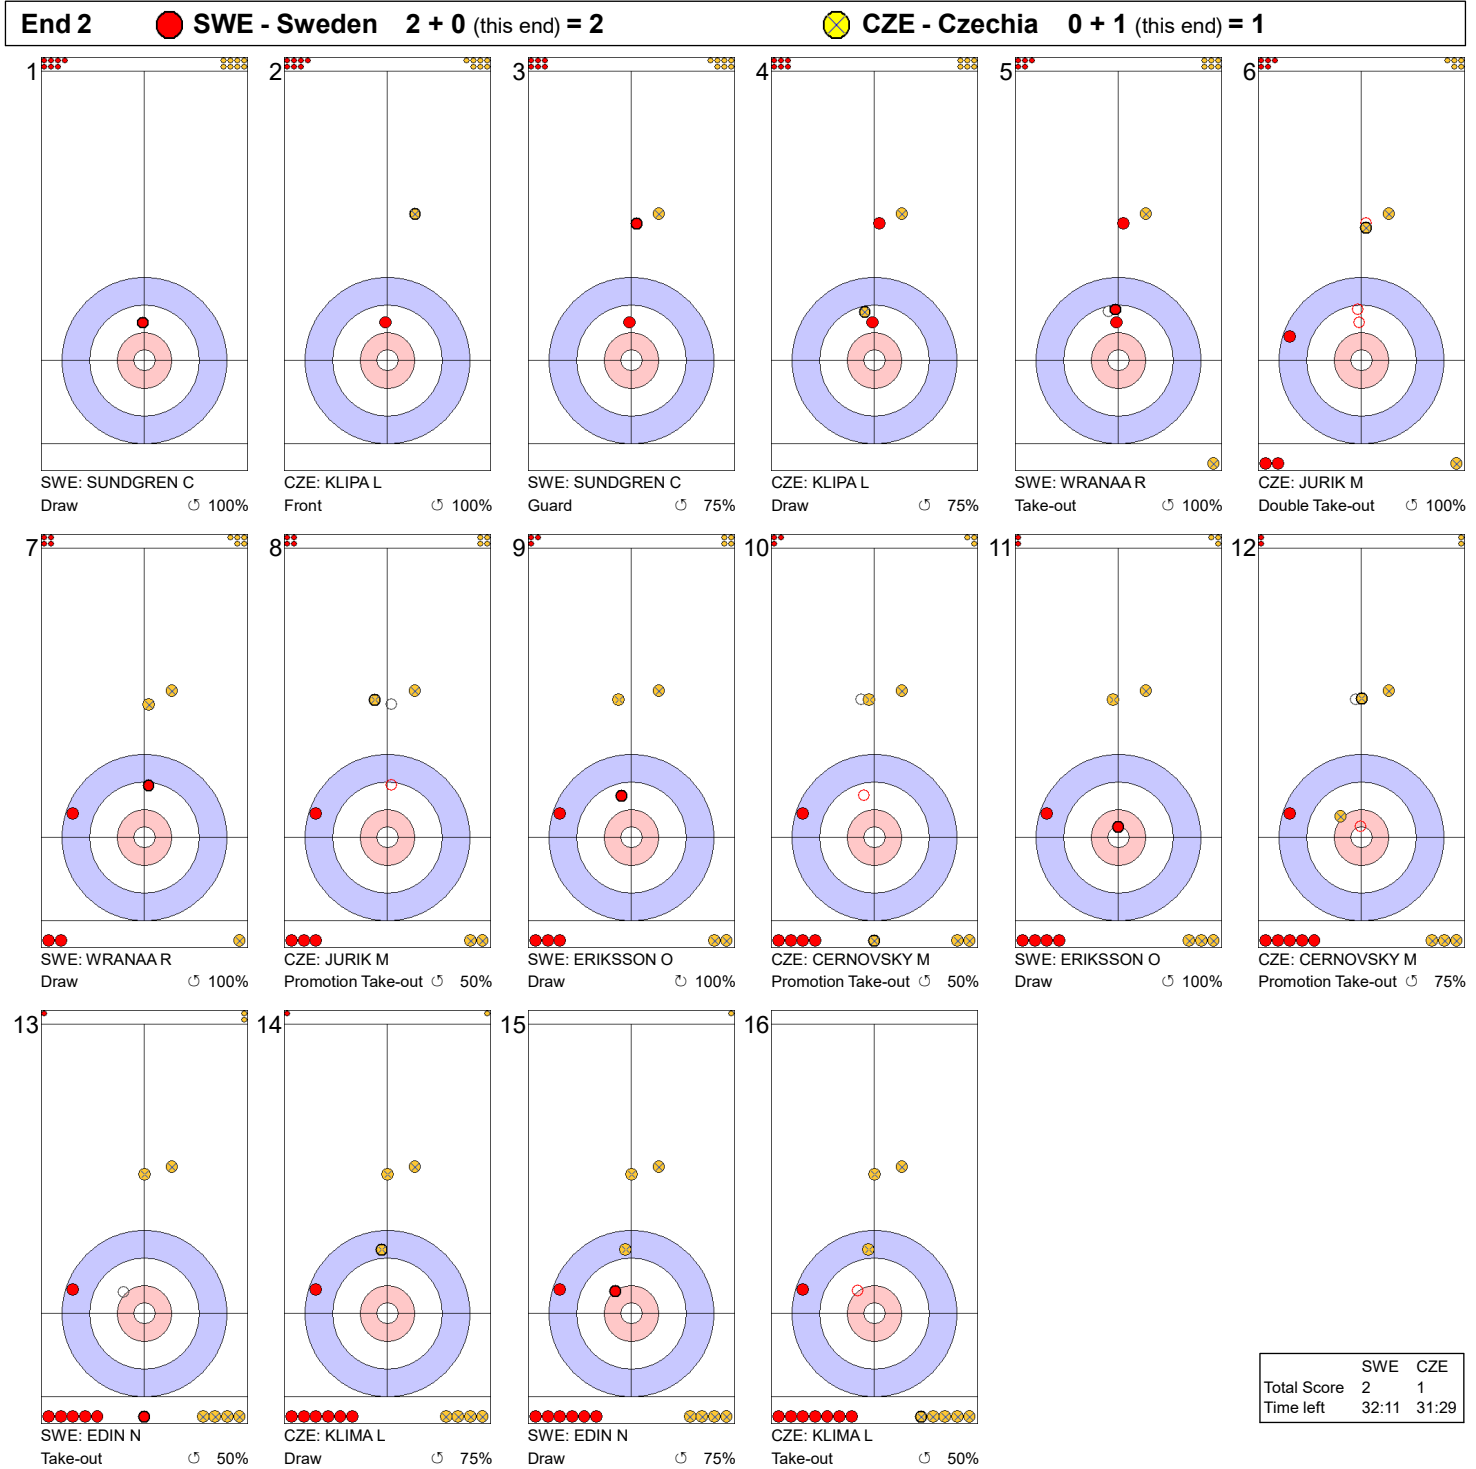

Game - Shot by Shot

Legend:
 Clockwise
 Counter-clockwise
 - Not considered

Game - Shot by Shot

Legend:
 ⌚ Clockwise ⌚ Counter-clockwise - Not considered

Game - Shot by Shot

Legend:
 ↻ Clockwise ↺ Counter-clockwise - Not considered

Game - Shot by Shot

Legend:
 ↻ Clockwise ↺ Counter-clockwise - Not considered

Game - Shot by Shot

Legend:
 ↻ Clockwise ↺ Counter-clockwise - Not considered

Game - Shot by Shot

Legend:
 ↻ Clockwise ↺ Counter-clockwise - Not considered

Game - Shot by Shot

	SWE	CZE
Total Score	4	4
Time left	11:45	11:02

Legend:
 ↻ Clockwise ↺ Counter-clockwise - Not considered

Game - Shot by Shot

Legend:
 ↻ Clockwise ↺ Counter-clockwise - Not considered

Game - Shot by Shot

Legend:
 ↻ Clockwise ↺ Counter-clockwise - Not considered

Game - Shot by Shot

Legend:
 ↻ Clockwise ↺ Counter-clockwise - Not considered