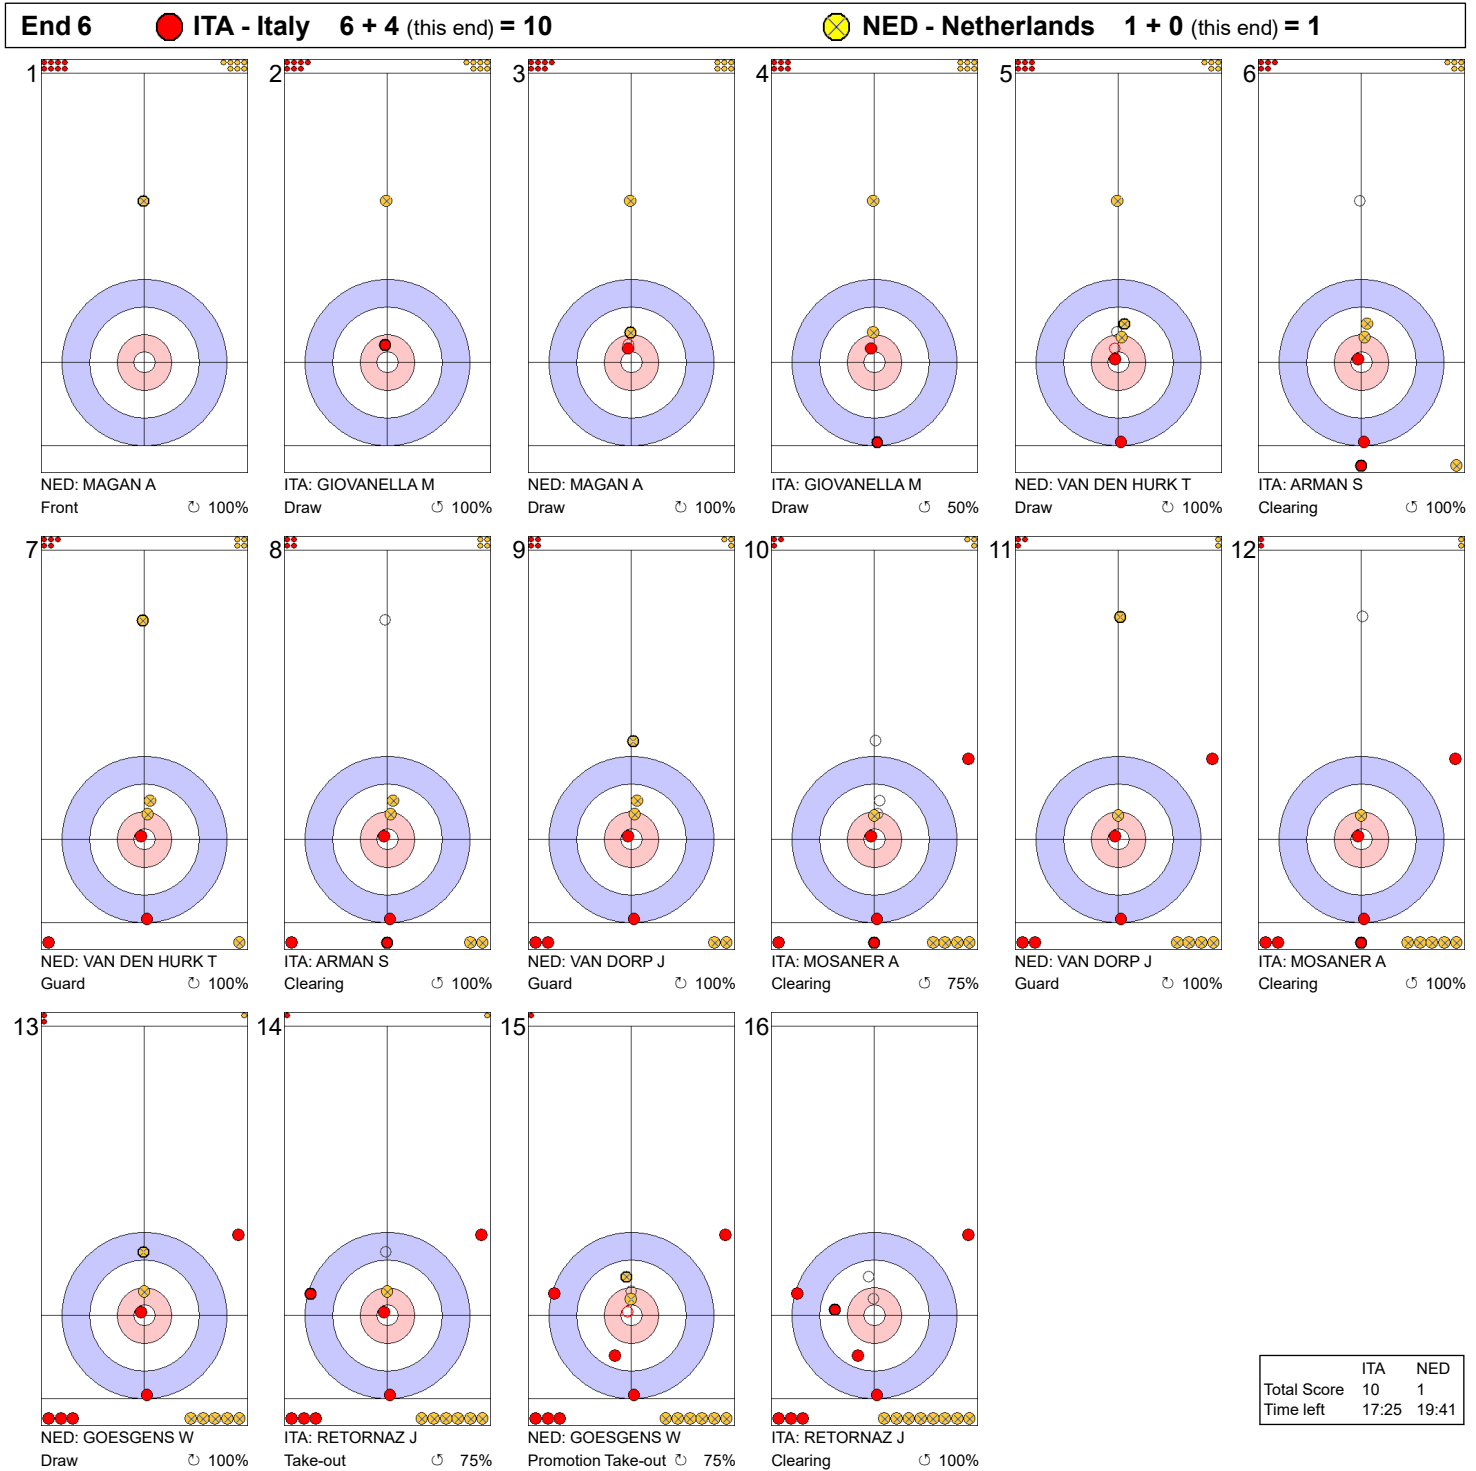

**Game - Shot by Shot**

**Legend:**  
 ↻ Clockwise      ↺ Counter-clockwise      - Not considered

**Game - Shot by Shot**

End 2 ● ITA - Italy 1 + 2 (this end) = 3			● NED - Netherlands 0 + 0 (this end) = 0		
<p>1</p> <p>ITA: GIOVANELLA M Front ⤵ 100%</p>	<p>2</p> <p>NED: MAGAN A Front ⤵ 100%</p>	<p>3</p> <p>ITA: GIOVANELLA M Draw ⤵ 100%</p>	<p>4</p> <p>NED: MAGAN A Draw ⤵ 100%</p>	<p>5</p> <p>ITA: ARMAN S Draw ⤵ 0%</p> <p>Free guard zone violation</p>	<p>6</p> <p>NED: VAN DORP J Double Take-out ⤵ 50%</p>
<p>7</p> <p>ITA: ARMAN S Hit and Roll ⤵ 75%</p>	<p>8</p> <p>NED: VAN DORP J Double Take-out ⤵ 100%</p>	<p>9</p> <p>ITA: MOSANER A Double Take-out ⤵ 100%</p>	<p>10</p> <p>NED: HOEKMAN L Draw ⤵ 100%</p>	<p>11</p> <p>ITA: MOSANER A Take-out ⤵ 50%</p>	<p>12</p> <p>NED: HOEKMAN L Draw ⤵ 100%</p>
<p>13</p> <p>ITA: RETORNAZ J Take-out ⤵ 100%</p>	<p>14</p> <p>NED: GOESGENS W Draw ⤵ 100%</p>	<p>15</p> <p>ITA: RETORNAZ J Hit and Roll ⤵ 75%</p>	<p>16</p> <p>NED: GOESGENS W Take-out ⤵ 25%</p>		

	ITA	NED
Total Score	3	0
Time left	31:47	32:35

**Legend:**  
 ⤵ Clockwise      ⤴ Counter-clockwise      - Not considered

**Game - Shot by Shot**

**Legend:**  
 ↻ Clockwise      ↺ Counter-clockwise      - Not considered

**Game - Shot by Shot**

**Legend:**  
 ↻ Clockwise      ↺ Counter-clockwise      - Not considered

**Game - Shot by Shot**

**Legend:**  
 ↻ Clockwise      ↺ Counter-clockwise      - Not considered

**Game - Shot by Shot**

**Legend:**  
 ↻ Clockwise      ↺ Counter-clockwise      - Not considered