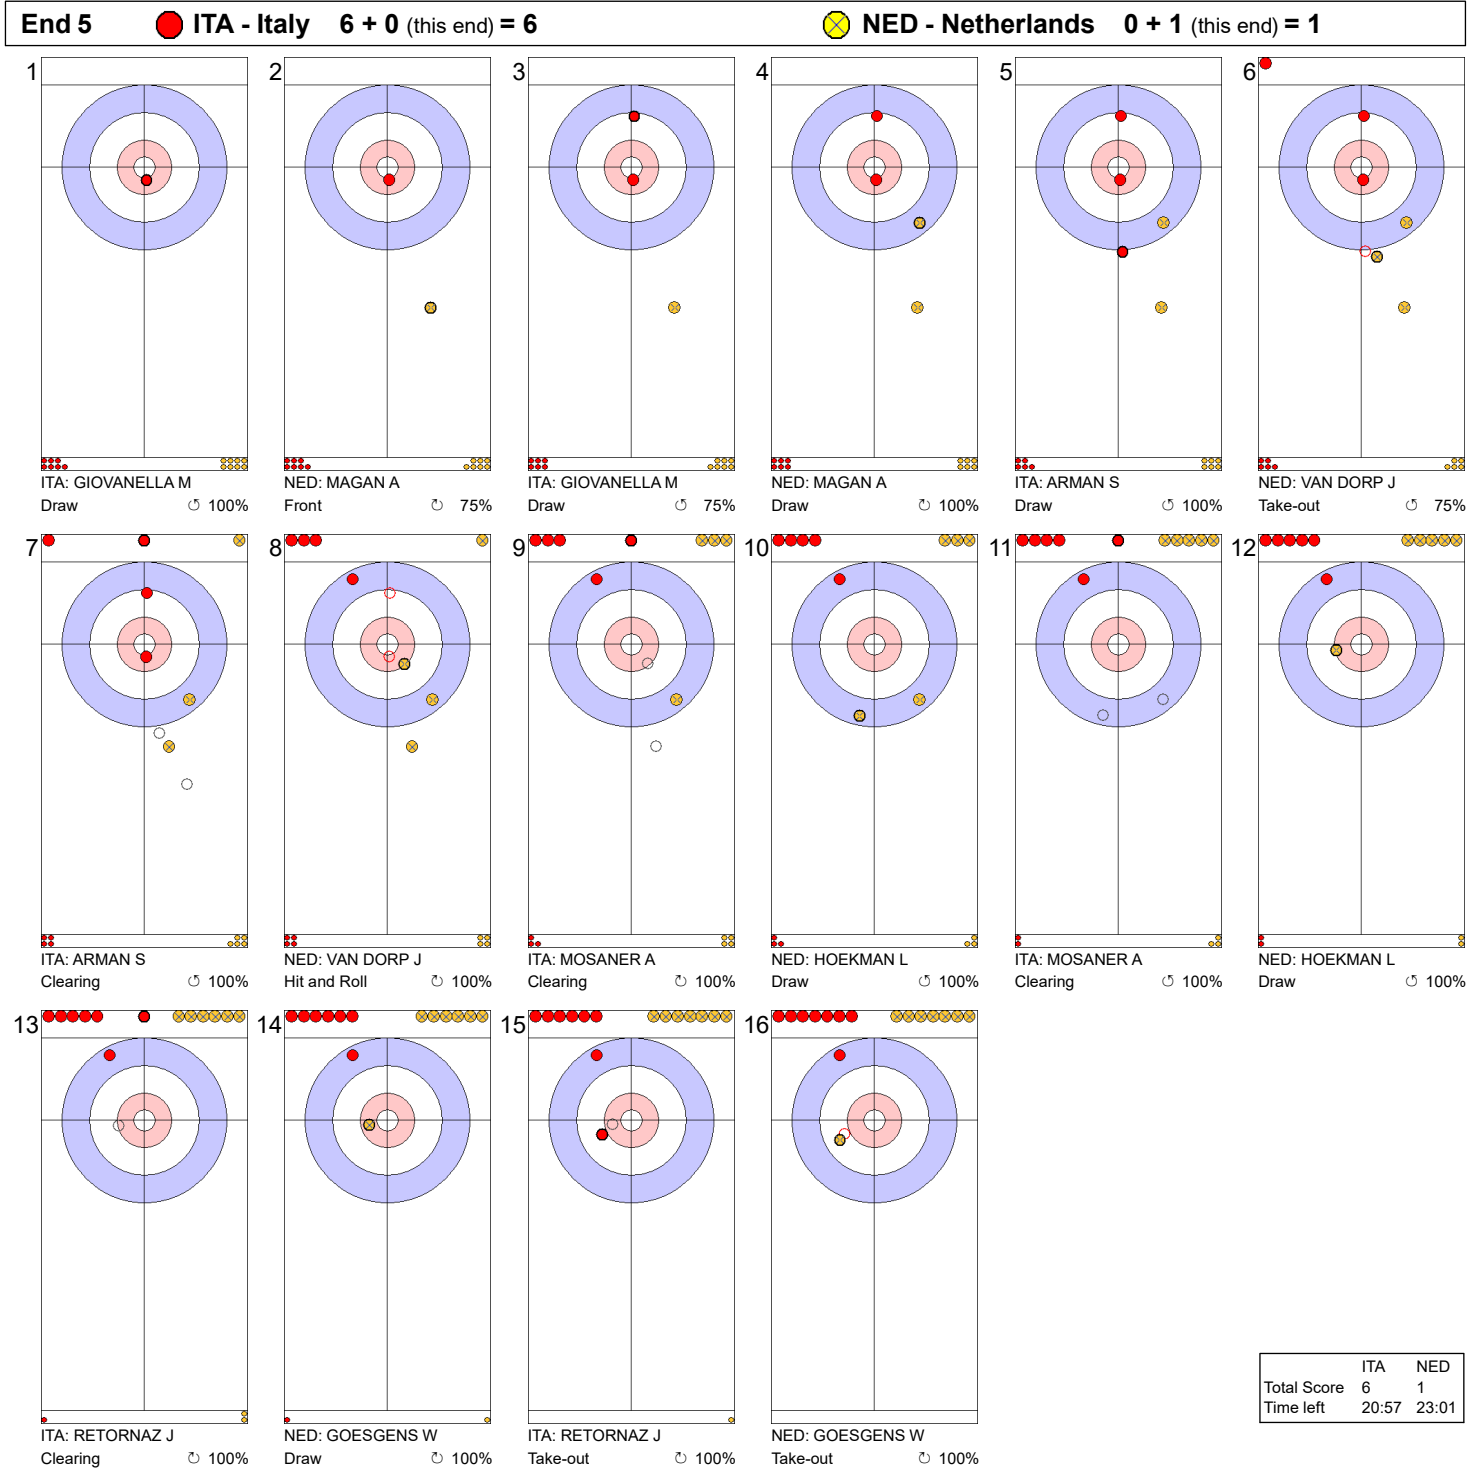

**Game - Shot by Shot**

**Legend:**  
 ↻ Clockwise      ↺ Counter-clockwise      - Not considered

**Game - Shot by Shot**

End 2 ● ITA - Italy 1 + 2 (this end) = 3			● NED - Netherlands 0 + 0 (this end) = 0		
<p>1</p> <p>ITA: GIOVANELLA M Front ⤵ 100%</p>	<p>2</p> <p>NED: MAGAN A Front ⤵ 100%</p>	<p>3</p> <p>ITA: GIOVANELLA M Draw ⤵ 100%</p>	<p>4</p> <p>NED: MAGAN A Draw ⤵ 100%</p>	<p>5</p> <p>ITA: ARMAN S Draw ⤵ 0%</p> <p>Free guard zone violation</p>	<p>6</p> <p>NED: VAN DORP J Double Take-out ⤵ 50%</p>
<p>7</p> <p>ITA: ARMAN S Hit and Roll ⤵ 75%</p>	<p>8</p> <p>NED: VAN DORP J Double Take-out ⤵ 100%</p>	<p>9</p> <p>ITA: MOSANER A Double Take-out ⤵ 100%</p>	<p>10</p> <p>NED: HOEKMAN L Draw ⤵ 100%</p>	<p>11</p> <p>ITA: MOSANER A Take-out ⤵ 50%</p>	<p>12</p> <p>NED: HOEKMAN L Draw ⤵ 100%</p>
<p>13</p> <p>ITA: RETORNAZ J Take-out ⤵ 100%</p>	<p>14</p> <p>NED: GOESGENS W Draw ⤵ 100%</p>	<p>15</p> <p>ITA: RETORNAZ J Hit and Roll ⤵ 75%</p>	<p>16</p> <p>NED: GOESGENS W Take-out ⤵ 25%</p>		

	ITA	NED
Total Score	3	0
Time left	31:47	32:35

**Legend:**  
 ⤵ Clockwise      ⤴ Counter-clockwise      - Not considered

**Game - Shot by Shot**

**Legend:**  
 ↻ Clockwise      ↺ Counter-clockwise      - Not considered

**Game - Shot by Shot**

**Legend:**  
 ↻ Clockwise      ↺ Counter-clockwise      - Not considered

**Game - Shot by Shot**

**Legend:**  
 ↻ Clockwise      ↺ Counter-clockwise      - Not considered

**Game - Shot by Shot**

**Legend:**  
 ↻ Clockwise      ↺ Counter-clockwise      - Not considered