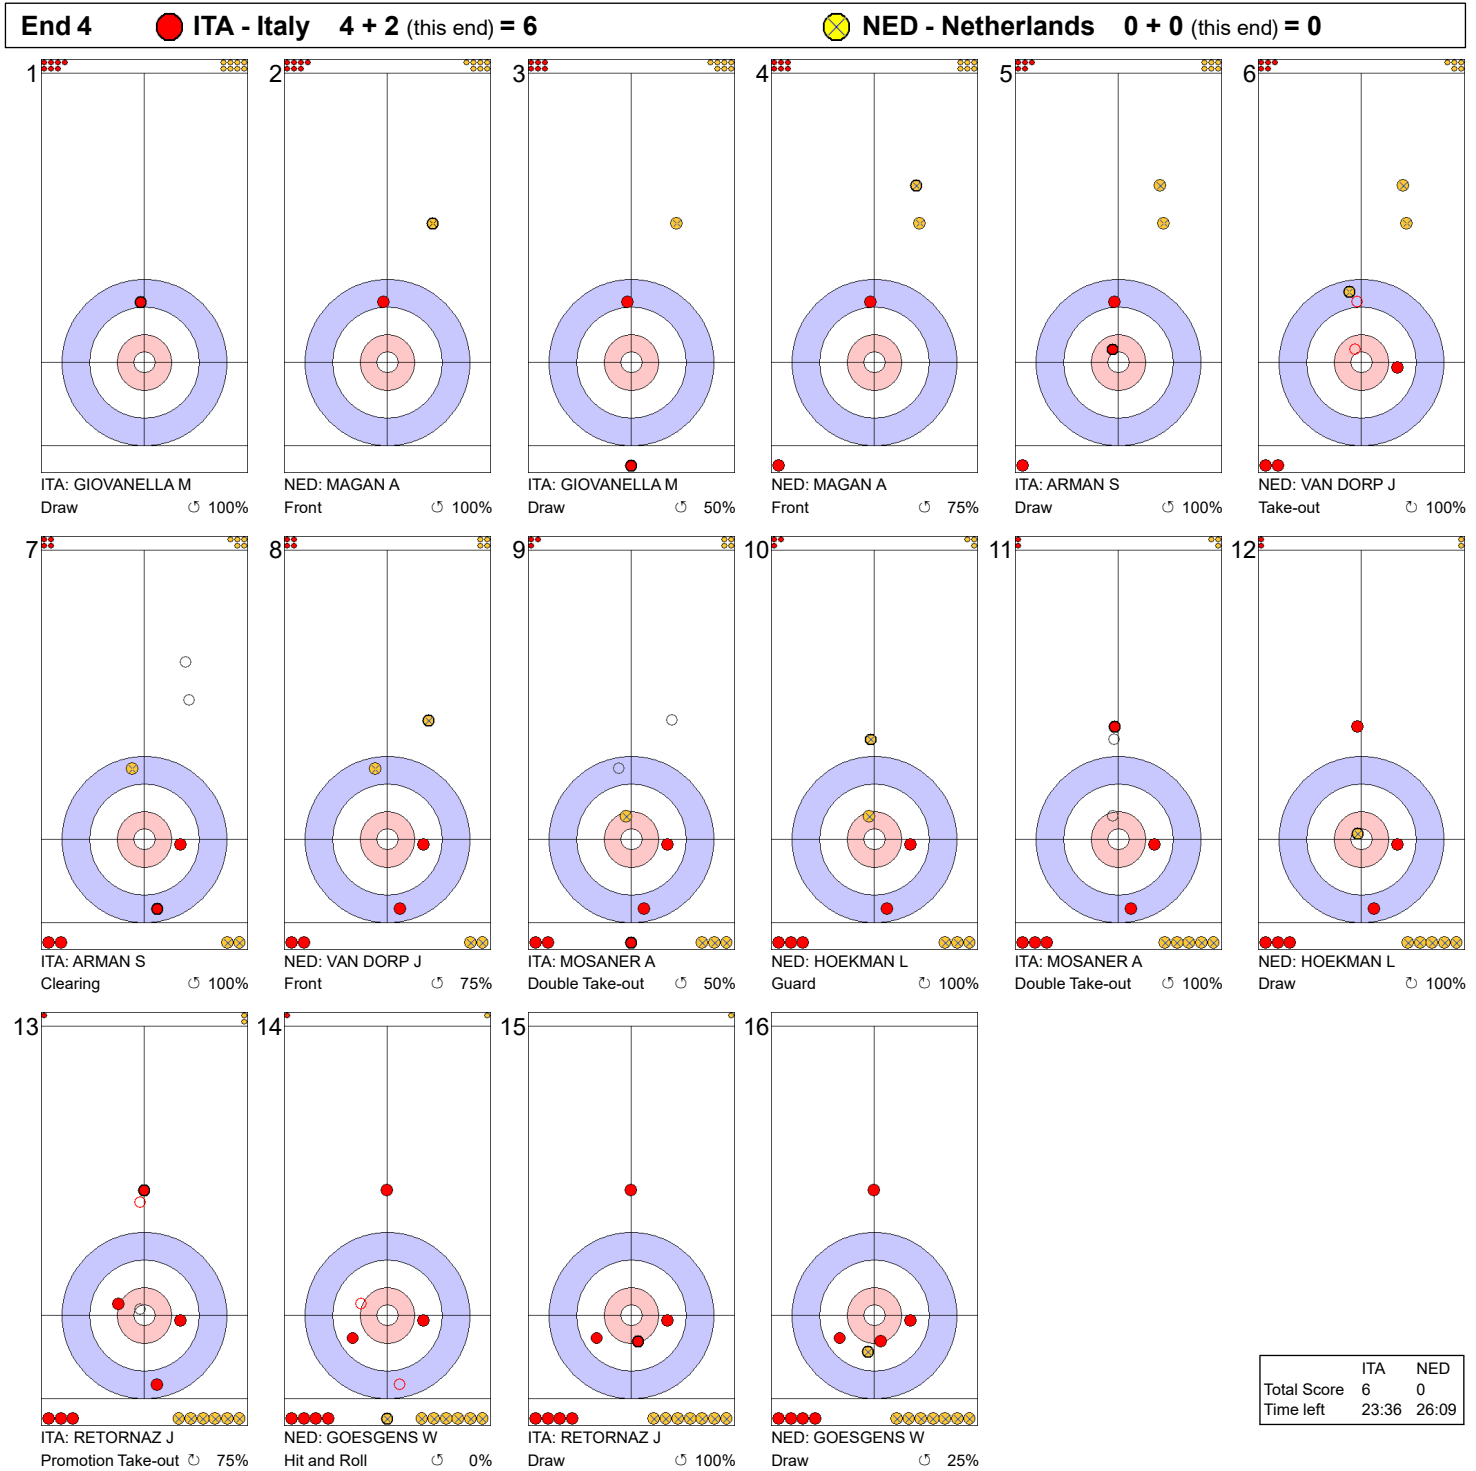

**Game - Shot by Shot**

**Legend:**  
 ↻ Clockwise      ↺ Counter-clockwise      - Not considered

**Game - Shot by Shot**

End 2 ● ITA - Italy 1 + 2 (this end) = 3			● NED - Netherlands 0 + 0 (this end) = 0		
<p>1</p> <p>ITA: GIOVANELLA M Front ⤵ 100%</p>	<p>2</p> <p>NED: MAGAN A Front ⤵ 100%</p>	<p>3</p> <p>ITA: GIOVANELLA M Draw ⤵ 100%</p>	<p>4</p> <p>NED: MAGAN A Draw ⤵ 100%</p>	<p>5</p> <p>ITA: ARMAN S Draw ⤵ 0%</p> <p>Free guard zone violation</p>	<p>6</p> <p>NED: VAN DORP J Double Take-out ⤵ 50%</p>
<p>7</p> <p>ITA: ARMAN S Hit and Roll ⤵ 75%</p>	<p>8</p> <p>NED: VAN DORP J Double Take-out ⤵ 100%</p>	<p>9</p> <p>ITA: MOSANER A Double Take-out ⤵ 100%</p>	<p>10</p> <p>NED: HOEKMAN L Draw ⤵ 100%</p>	<p>11</p> <p>ITA: MOSANER A Take-out ⤵ 50%</p>	<p>12</p> <p>NED: HOEKMAN L Draw ⤵ 100%</p>
<p>13</p> <p>ITA: RETORNAZ J Take-out ⤵ 100%</p>	<p>14</p> <p>NED: GOESGENS W Draw ⤵ 100%</p>	<p>15</p> <p>ITA: RETORNAZ J Hit and Roll ⤵ 75%</p>	<p>16</p> <p>NED: GOESGENS W Take-out ⤵ 25%</p>		

	ITA	NED
Total Score	3	0
Time left	31:47	32:35

**Legend:**  
 ⤵ Clockwise      ⤴ Counter-clockwise      - Not considered

**Game - Shot by Shot**

**Legend:**  
 ↻ Clockwise      ↺ Counter-clockwise      - Not considered

**Game - Shot by Shot**

**Legend:**  
 ↻ Clockwise      ↺ Counter-clockwise      - Not considered

**Game - Shot by Shot**

**Legend:**  
 ↻ Clockwise      ↺ Counter-clockwise      - Not considered

**Game - Shot by Shot**

**Legend:**  
 ↻ Clockwise      ↺ Counter-clockwise      - Not considered