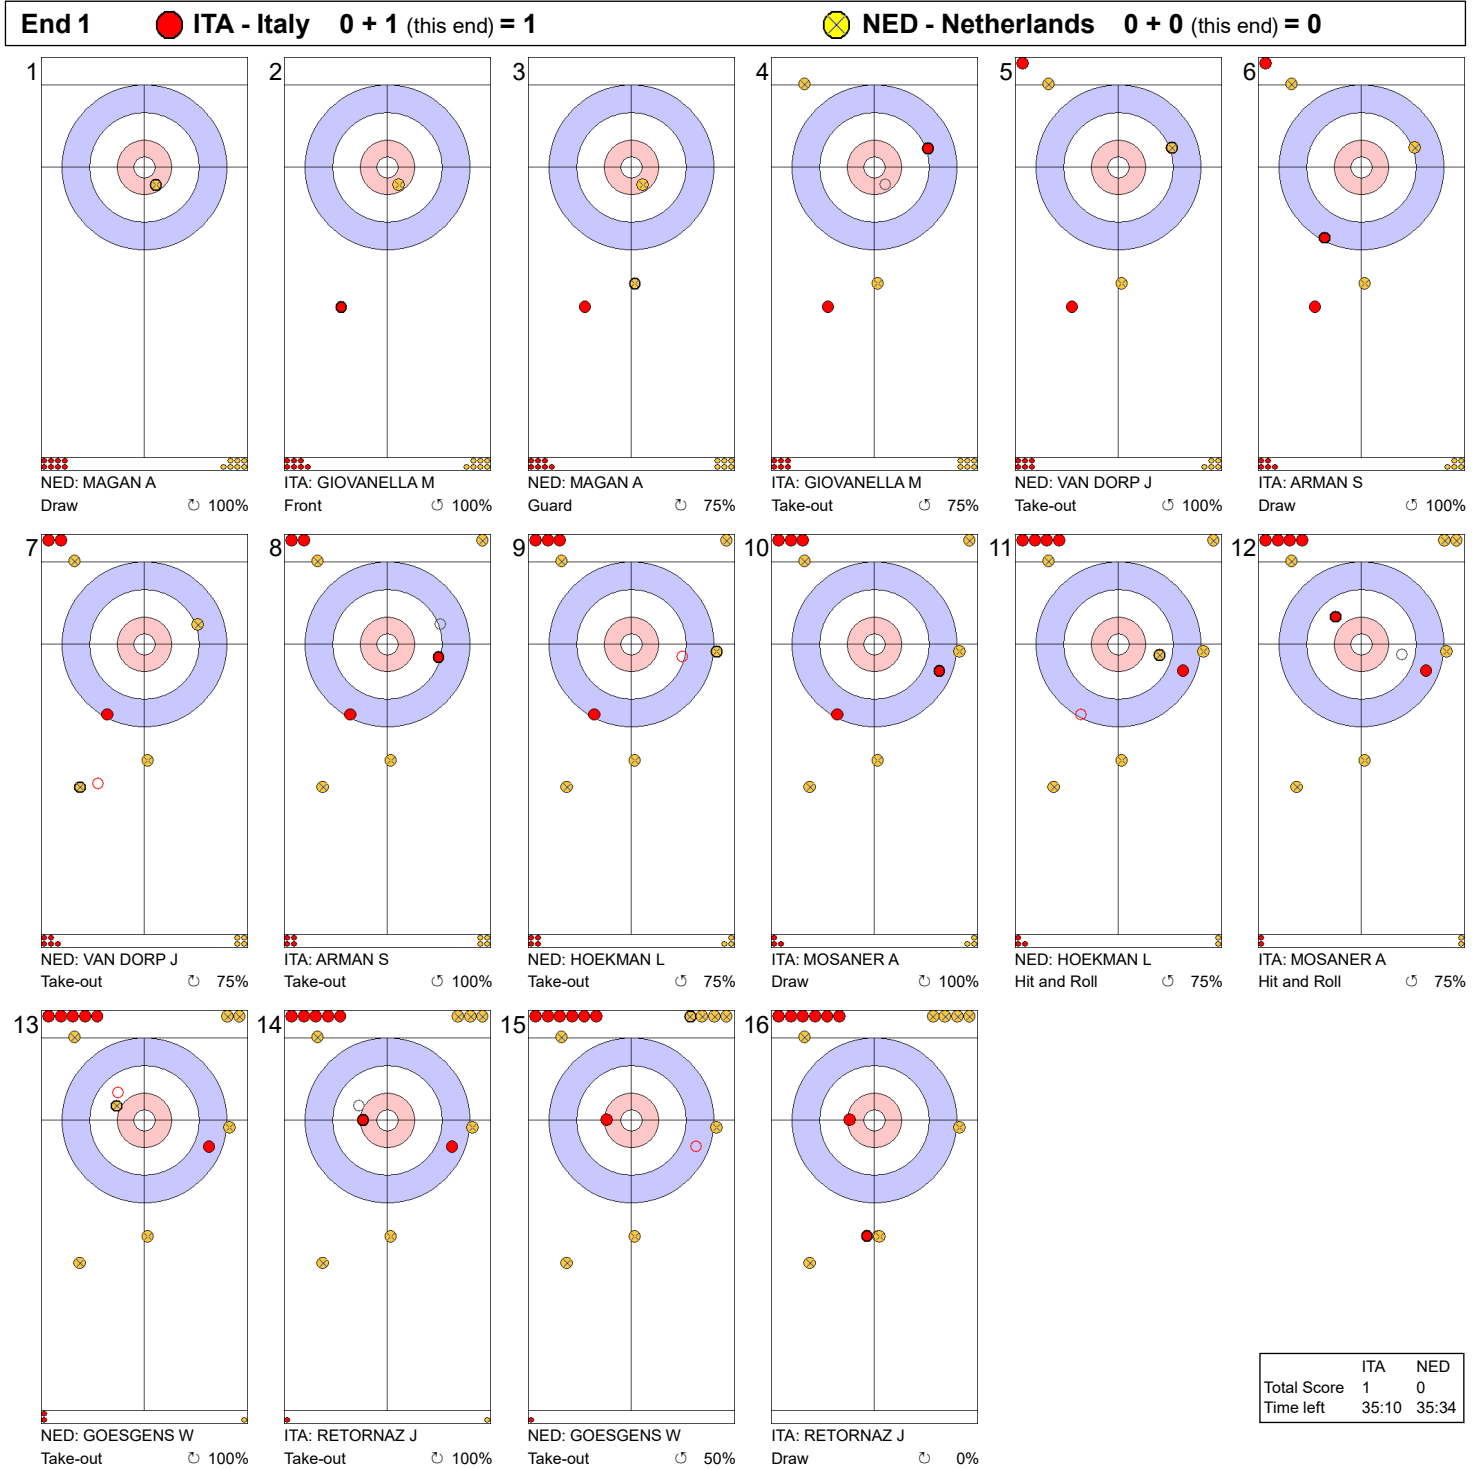

**Game - Shot by Shot**

**Legend:**  
 ↻ Clockwise      ↺ Counter-clockwise      - Not considered

**Game - Shot by Shot**

End 2 ● ITA - Italy 1 + 2 (this end) = 3			● NED - Netherlands 0 + 0 (this end) = 0		
<p>1</p> <p>ITA: GIOVANELLA M Front ⤵ 100%</p>	<p>2</p> <p>NED: MAGAN A Front ⤵ 100%</p>	<p>3</p> <p>ITA: GIOVANELLA M Draw ⤵ 100%</p>	<p>4</p> <p>NED: MAGAN A Draw ⤵ 100%</p>	<p>5</p> <p>ITA: ARMAN S Draw ⤵ 0%</p> <p>Free guard zone violation</p>	<p>6</p> <p>NED: VAN DORP J Double Take-out ⤵ 50%</p>
<p>7</p> <p>ITA: ARMAN S Hit and Roll ⤵ 75%</p>	<p>8</p> <p>NED: VAN DORP J Double Take-out ⤵ 100%</p>	<p>9</p> <p>ITA: MOSANER A Double Take-out ⤵ 100%</p>	<p>10</p> <p>NED: HOEKMAN L Draw ⤵ 100%</p>	<p>11</p> <p>ITA: MOSANER A Take-out ⤵ 50%</p>	<p>12</p> <p>NED: HOEKMAN L Draw ⤵ 100%</p>
<p>13</p> <p>ITA: RETORNAZ J Take-out ⤵ 100%</p>	<p>14</p> <p>NED: GOESGENS W Draw ⤵ 100%</p>	<p>15</p> <p>ITA: RETORNAZ J Hit and Roll ⤵ 75%</p>	<p>16</p> <p>NED: GOESGENS W Take-out ⤵ 25%</p>		

	ITA	NED
Total Score	3	0
Time left	31:47	32:35

**Legend:**  
 ⤵ Clockwise      ⤴ Counter-clockwise      - Not considered

**Game - Shot by Shot**

**Legend:**  
 ↻ Clockwise      ↺ Counter-clockwise      - Not considered

**Game - Shot by Shot**

**Legend:**  
 ↻ Clockwise      ↺ Counter-clockwise      - Not considered

**Game - Shot by Shot**

**Legend:**  
 ↻ Clockwise      ↺ Counter-clockwise      - Not considered

**Game - Shot by Shot**

**Legend:**  
 ↻ Clockwise      ↺ Counter-clockwise      - Not considered