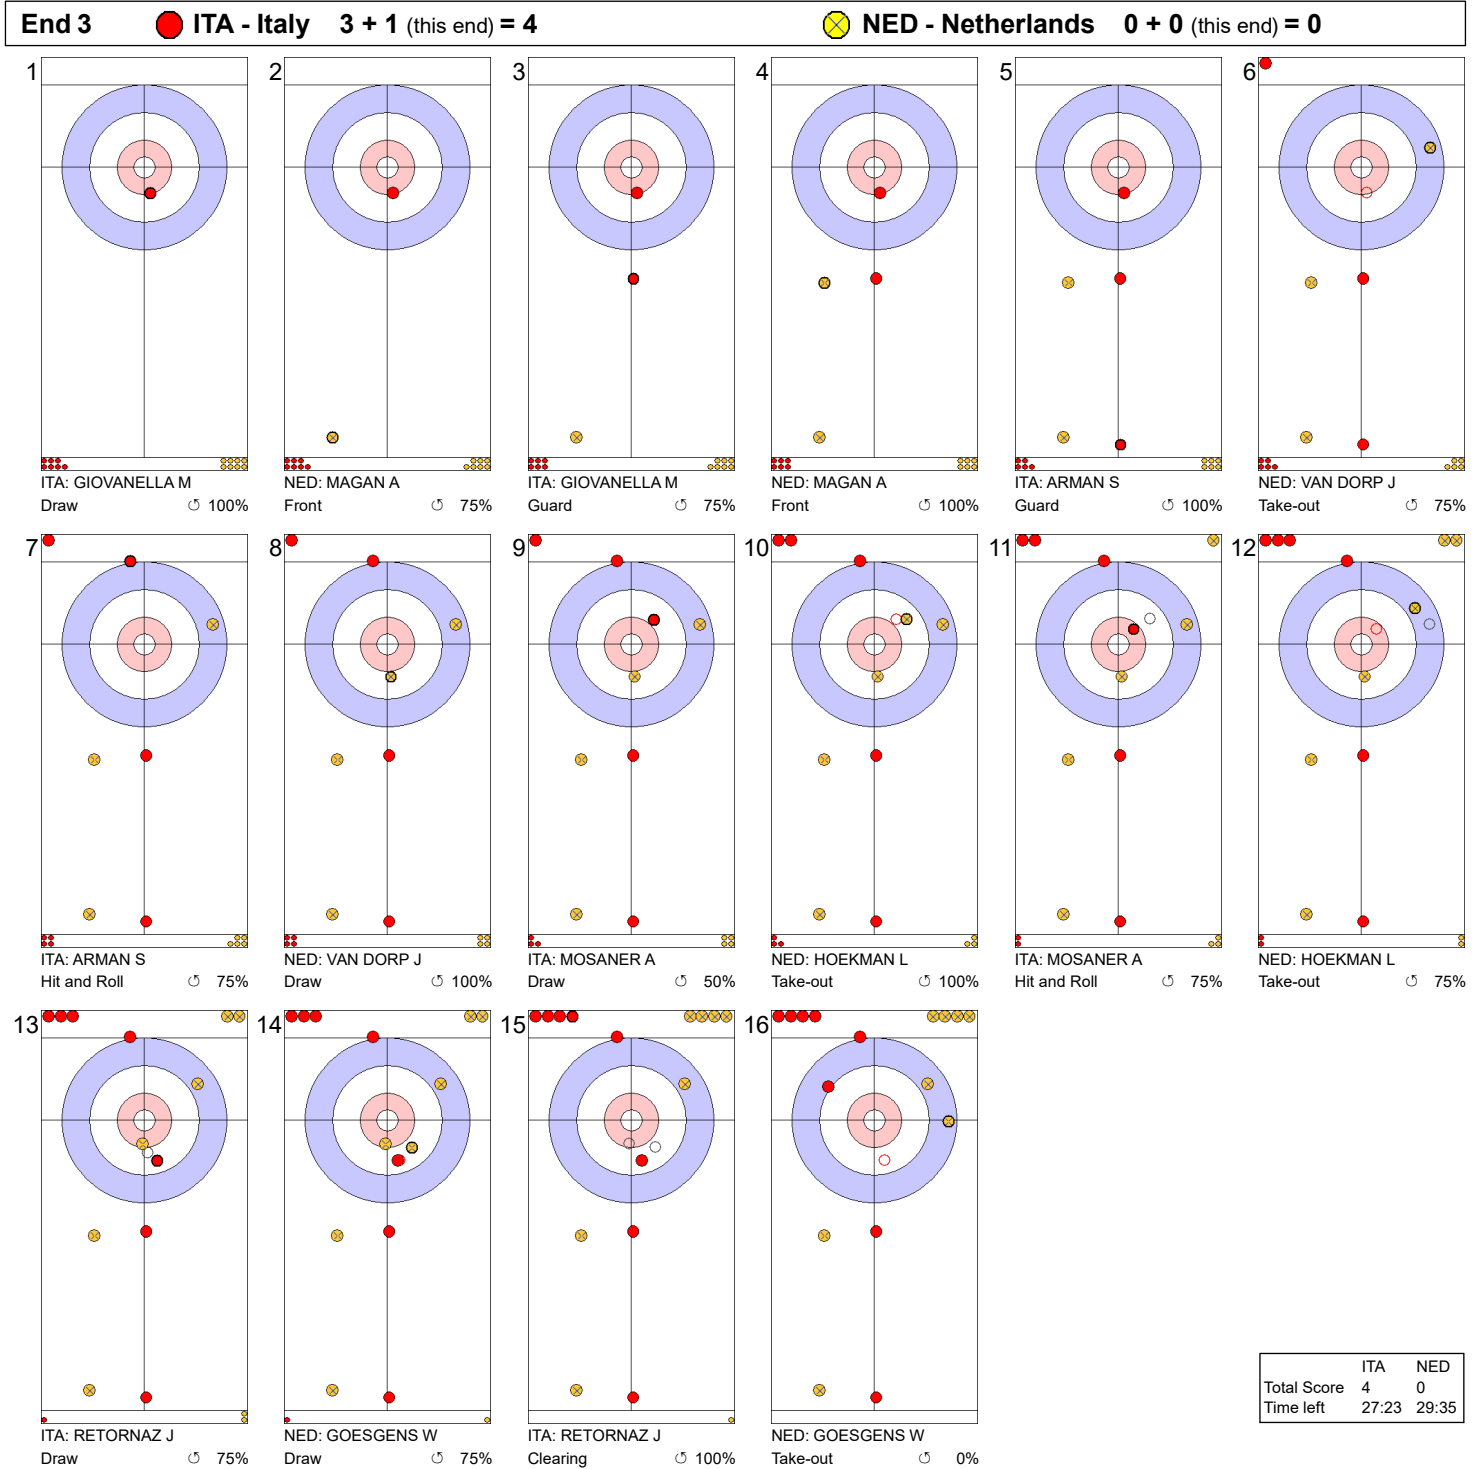

**Game - Shot by Shot**

**Legend:**  
 ↻ Clockwise      ↺ Counter-clockwise      - Not considered

**Game - Shot by Shot**

End 2 ● ITA - Italy 1 + 2 (this end) = 3			● NED - Netherlands 0 + 0 (this end) = 0		
<p>1</p> <p>ITA: GIOVANELLA M Front ⤵ 100%</p>	<p>2</p> <p>NED: MAGAN A Front ⤵ 100%</p>	<p>3</p> <p>ITA: GIOVANELLA M Draw ⤵ 100%</p>	<p>4</p> <p>NED: MAGAN A Draw ⤵ 100%</p>	<p>5</p> <p>ITA: ARMAN S Draw ⤵ 0%</p> <p>Free guard zone violation</p>	<p>6</p> <p>NED: VAN DORP J Double Take-out ⤵ 50%</p>
<p>7</p> <p>ITA: ARMAN S Hit and Roll ⤵ 75%</p>	<p>8</p> <p>NED: VAN DORP J Double Take-out ⤵ 100%</p>	<p>9</p> <p>ITA: MOSANER A Double Take-out ⤵ 100%</p>	<p>10</p> <p>NED: HOEKMAN L Draw ⤵ 100%</p>	<p>11</p> <p>ITA: MOSANER A Take-out ⤵ 50%</p>	<p>12</p> <p>NED: HOEKMAN L Draw ⤵ 100%</p>
<p>13</p> <p>ITA: RETORNAZ J Take-out ⤵ 100%</p>	<p>14</p> <p>NED: GOESGENS W Draw ⤵ 100%</p>	<p>15</p> <p>ITA: RETORNAZ J Hit and Roll ⤵ 75%</p>	<p>16</p> <p>NED: GOESGENS W Take-out ⤵ 25%</p>		

	ITA	NED
Total Score	3	0
Time left	31:47	32:35

**Legend:**  
 ⤵ Clockwise      ⤴ Counter-clockwise      - Not considered

**Game - Shot by Shot**

**Legend:**  
 ↻ Clockwise      ↺ Counter-clockwise      - Not considered

**Game - Shot by Shot**

**Legend:**  
 ↻ Clockwise      ↺ Counter-clockwise      - Not considered

**Game - Shot by Shot**

**Legend:**  
 ↻ Clockwise      ↺ Counter-clockwise      - Not considered

**Game - Shot by Shot**

**Legend:**  
 ↻ Clockwise      ↺ Counter-clockwise      - Not considered