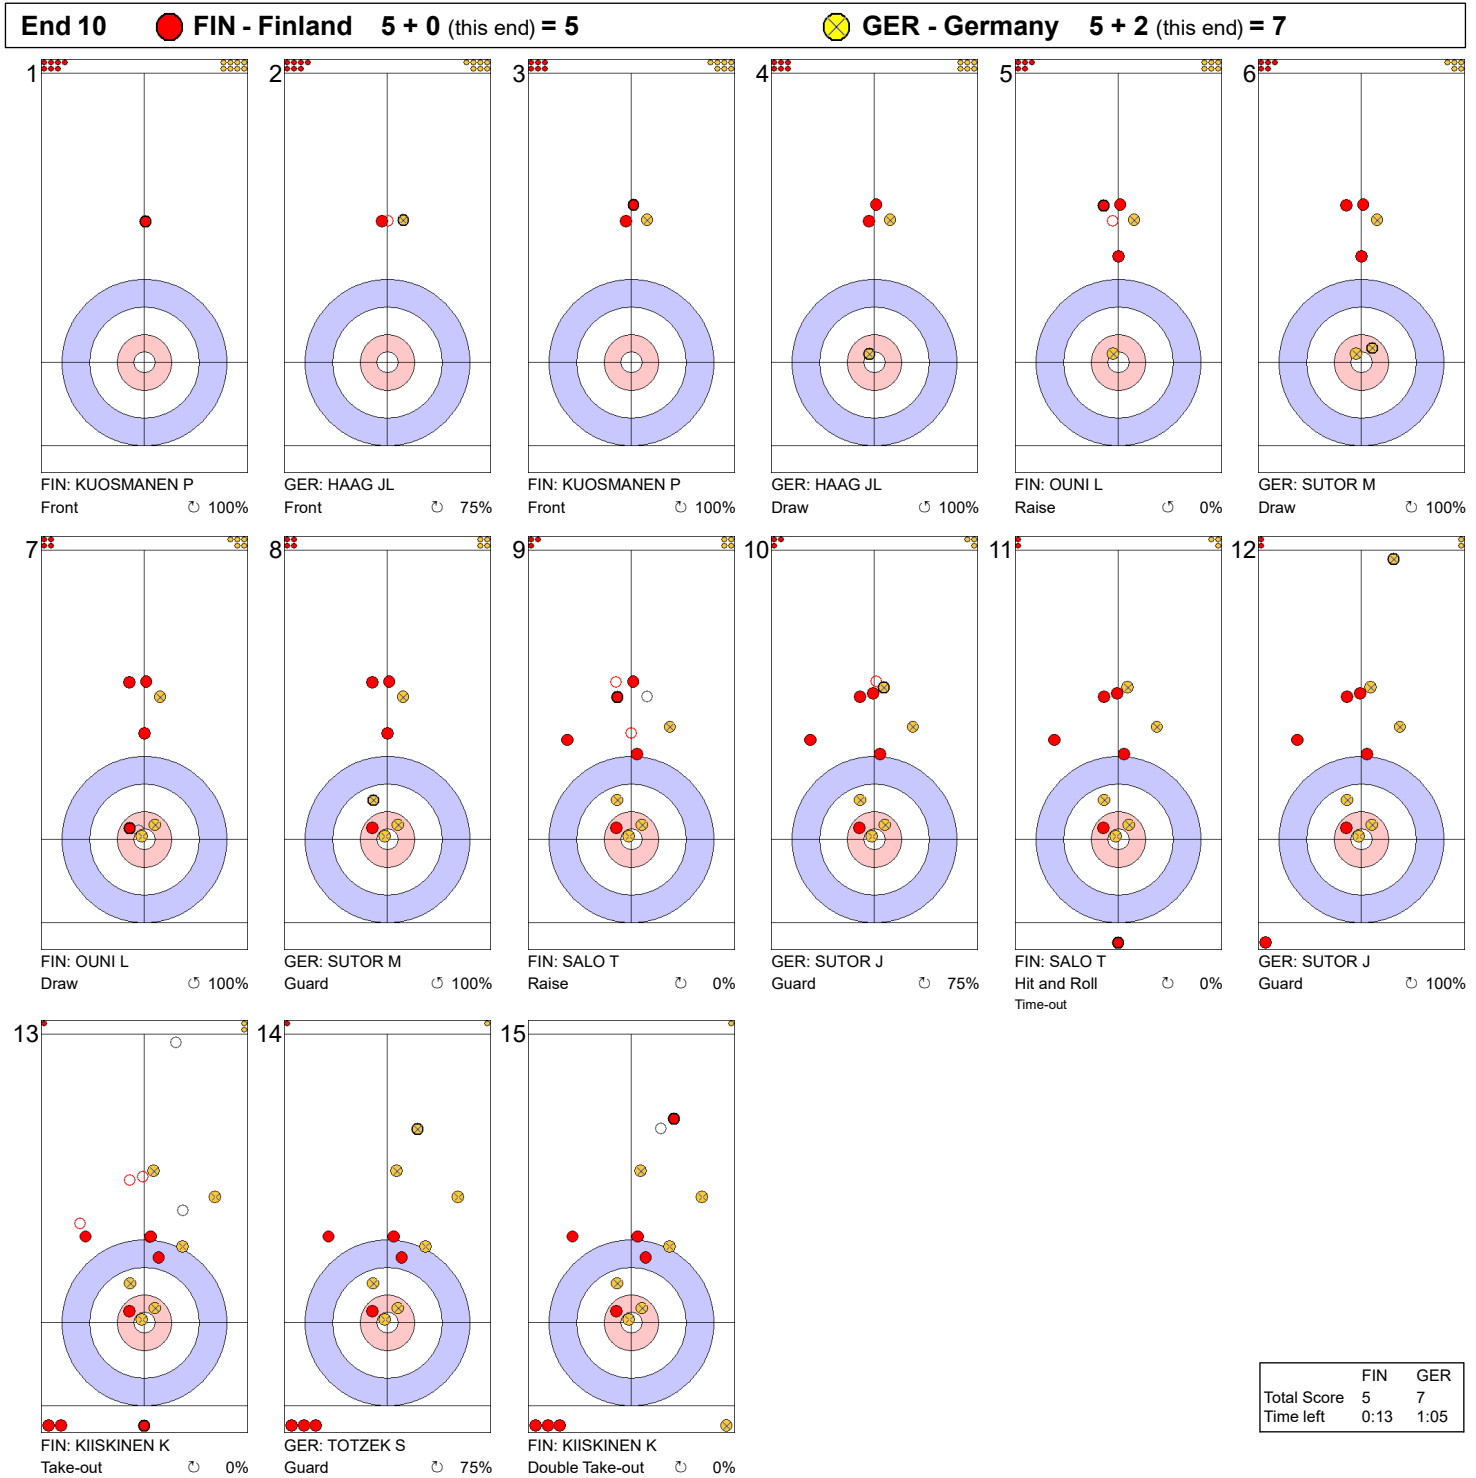

Legend:
 ↻ Clockwise ↺ Counter-clockwise - Not considered

Game - Shot by Shot

Legend:
 ↻ Clockwise ↺ Counter-clockwise - Not considered

Game - Shot by Shot

End 5 ● **FIN - Finland** 1 + 0 (this end) = 1 ● **GER - Germany** 1 + 3 (this end) = 4

	FIN	GER
Total Score	1	4
Time left	21:09	20:22

Legend:
 ↻ Clockwise ↺ Counter-clockwise - Not considered

Game - Shot by Shot

Legend:
 ↻ Clockwise ↺ Counter-clockwise - Not considered

Game - Shot by Shot

Legend:
 ↻ Clockwise ↺ Counter-clockwise - Not considered

Game - Shot by Shot

Legend:
 ↻ Clockwise ↺ Counter-clockwise - Not considered

Game - Shot by Shot

Legend:
 ↻ Clockwise ↺ Counter-clockwise - Not considered

Game - Shot by Shot

Legend:
 ↻ Clockwise ↺ Counter-clockwise - Not considered