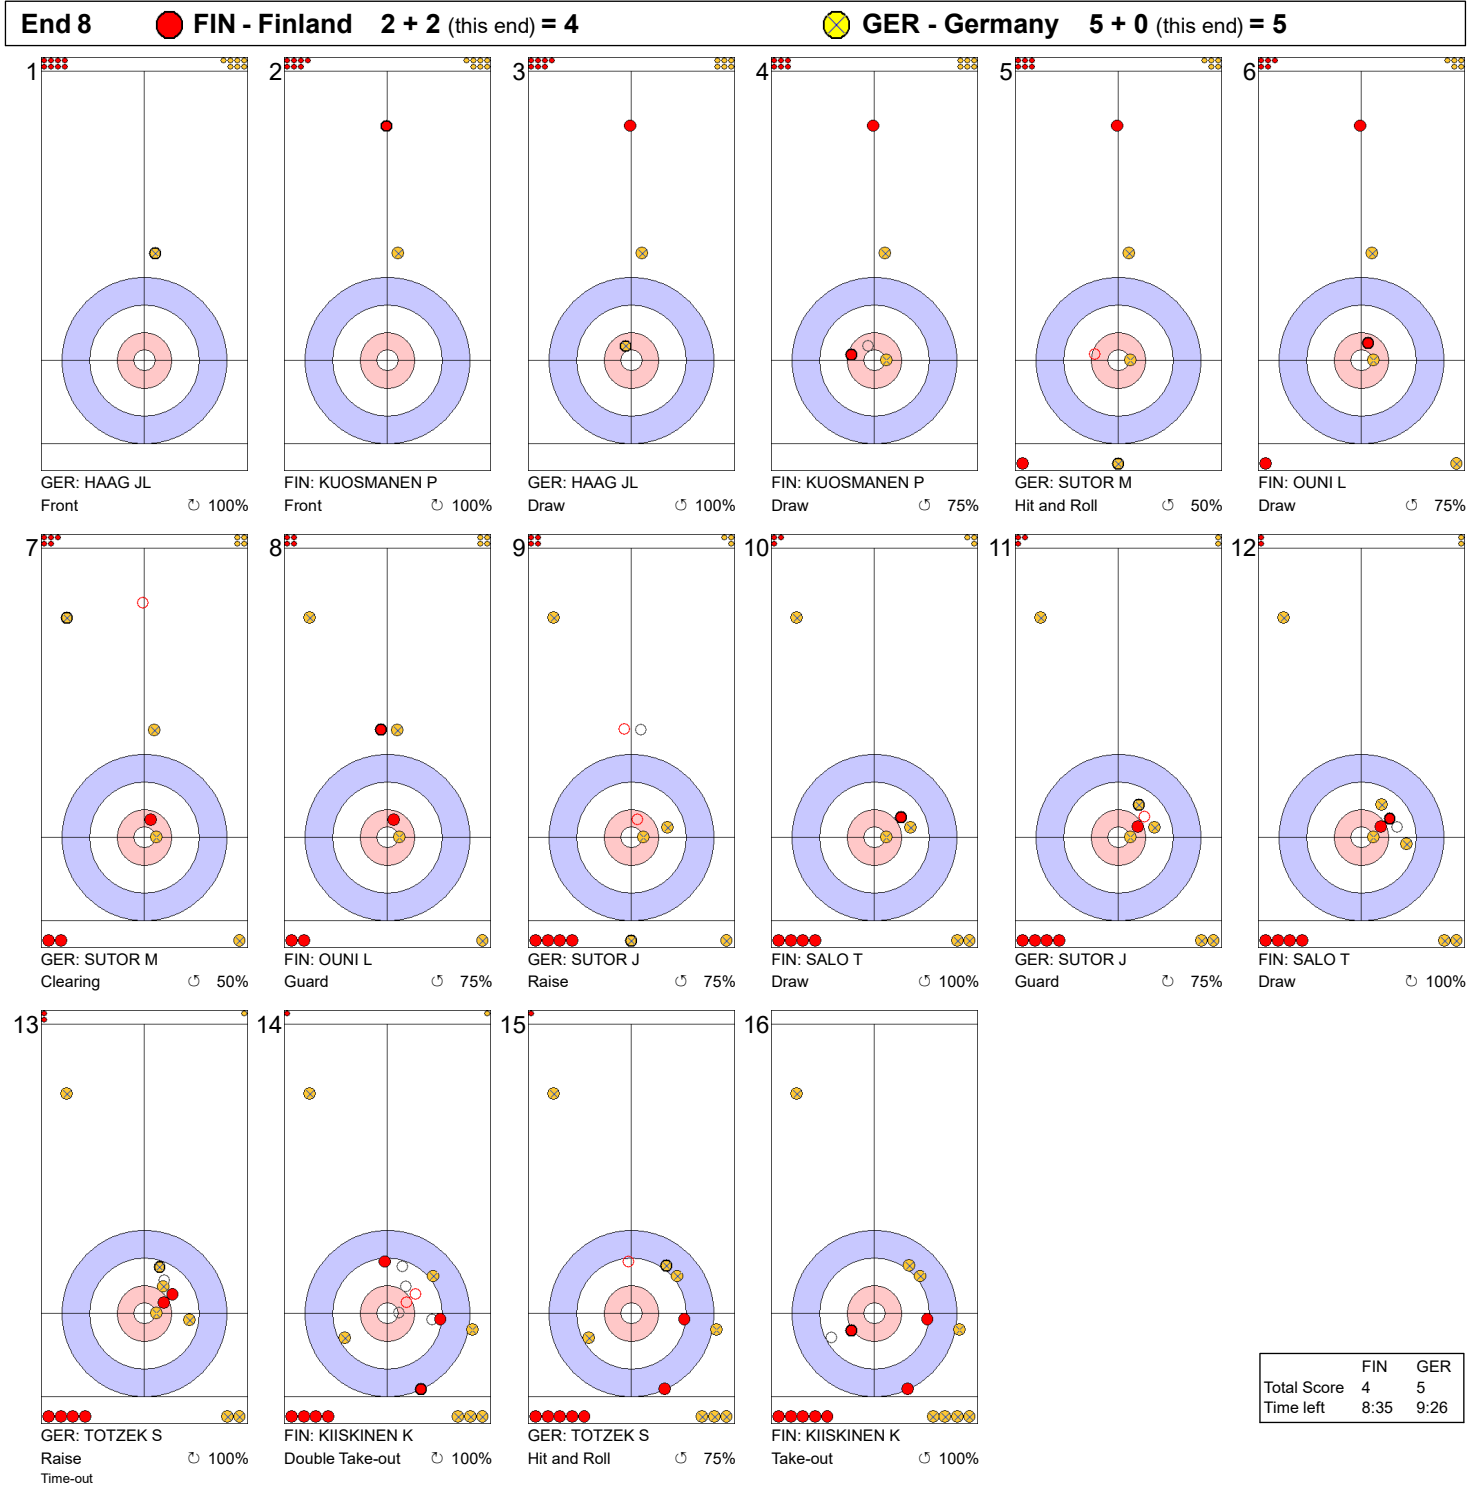

Game - Shot by Shot

Legend:
 ↻ Clockwise ↺ Counter-clockwise - Not considered

Game - Shot by Shot

	FIN	GER
Total Score	1	1
Time left	30:29	29:22

Legend:
 ↻ Clockwise ↺ Counter-clockwise - Not considered

Game - Shot by Shot

Legend:
 ↻ Clockwise ↺ Counter-clockwise - Not considered

Game - Shot by Shot

Legend:
 ↻ Clockwise ↺ Counter-clockwise - Not considered

Game - Shot by Shot

End 5 ● **FIN - Finland** 1 + 0 (this end) = 1 ● **GER - Germany** 1 + 3 (this end) = 4

	FIN	GER
Total Score	1	4
Time left	21:09	20:22

Legend:
 ↻ Clockwise ↺ Counter-clockwise - Not considered

Game - Shot by Shot

Legend:
 ↻ Clockwise ↺ Counter-clockwise - Not considered

Game - Shot by Shot

Legend:
 ↻ Clockwise ↺ Counter-clockwise - Not considered

Game - Shot by Shot

Legend:
 ↻ Clockwise ↺ Counter-clockwise - Not considered

Game - Shot by Shot

Legend:
 ↻ Clockwise ↺ Counter-clockwise - Not considered

Game - Shot by Shot

Legend:
 ↻ Clockwise ↺ Counter-clockwise - Not considered