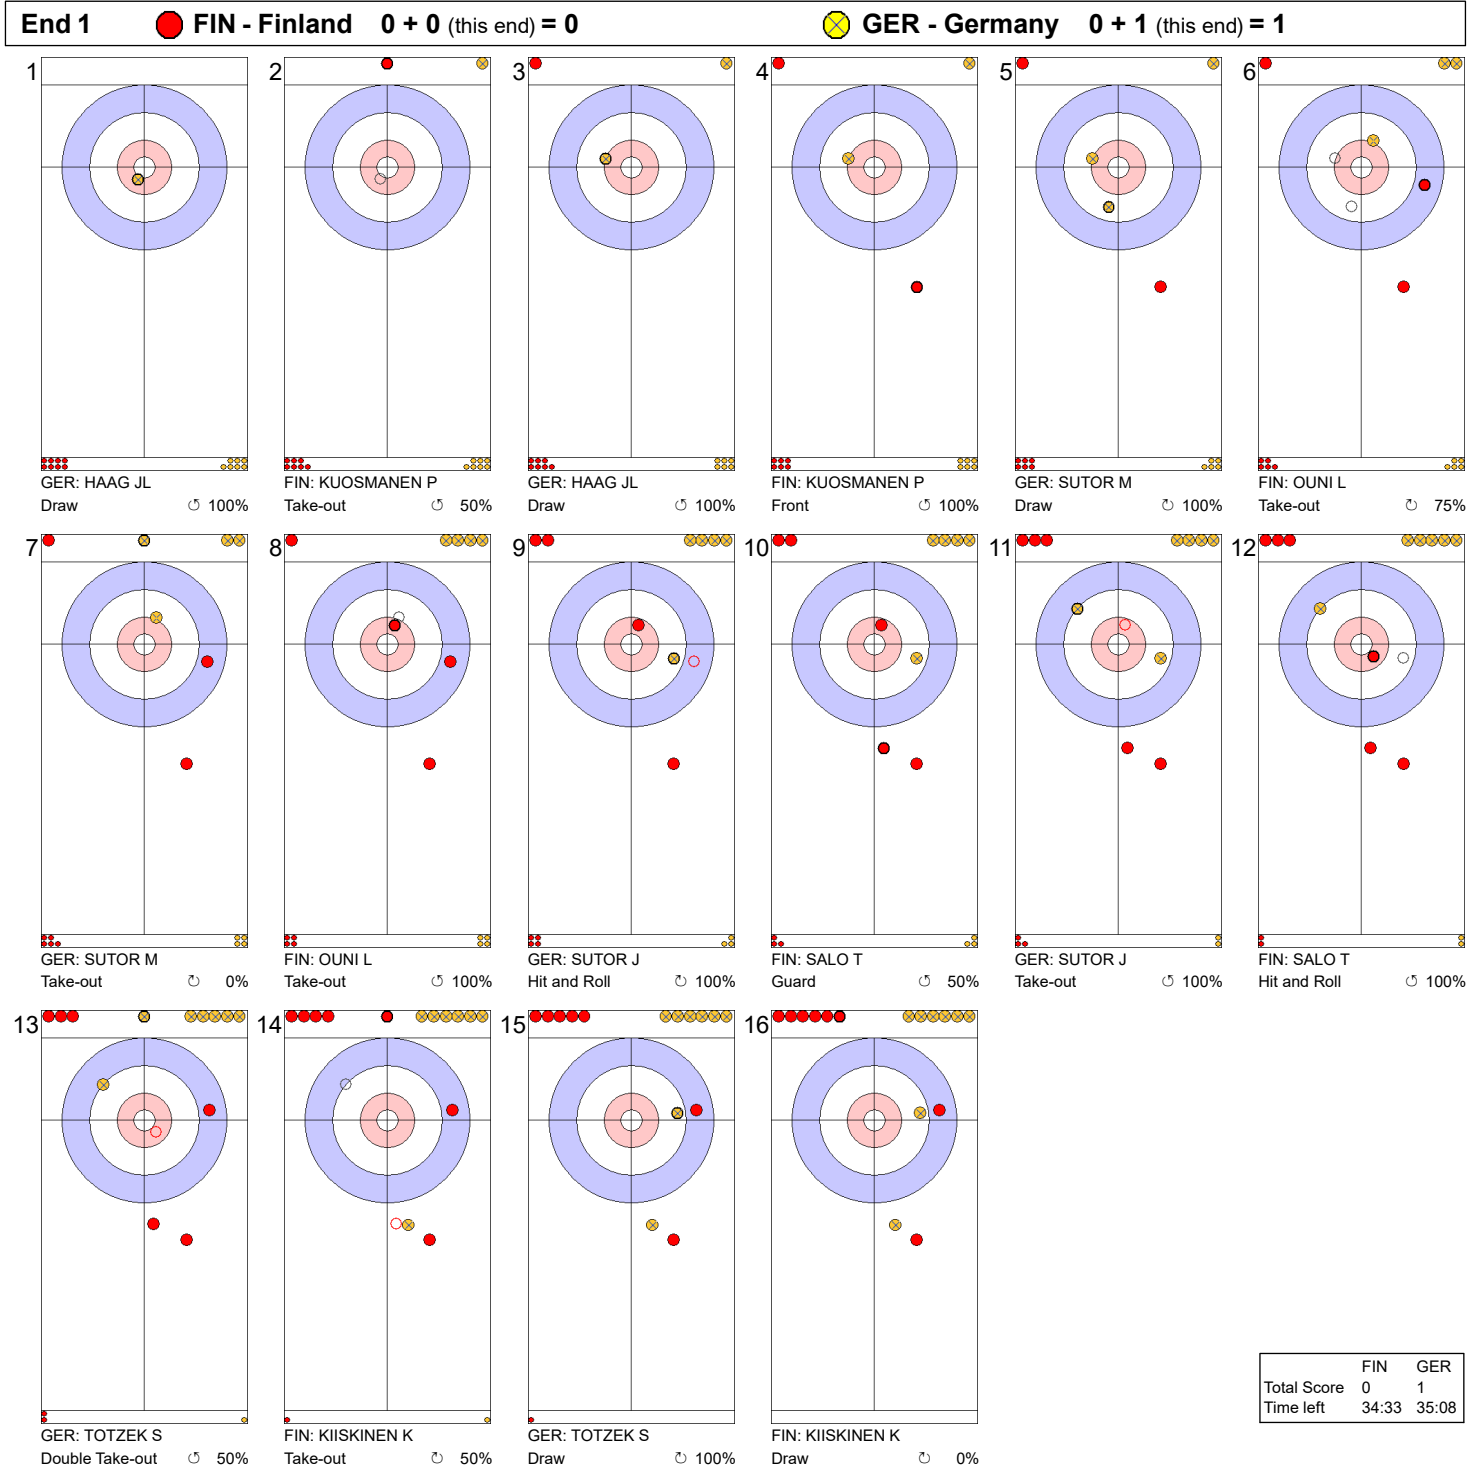

Game - Shot by Shot

Legend:
 ↻ Clockwise ↺ Counter-clockwise - Not considered

Game - Shot by Shot

	FIN	GER
Total Score	1	1
Time left	30:29	29:22

Legend:
 ↻ Clockwise ↺ Counter-clockwise - Not considered

Game - Shot by Shot

Legend:
 ↻ Clockwise ↺ Counter-clockwise - Not considered

Game - Shot by Shot

Legend:
 ↻ Clockwise ↺ Counter-clockwise - Not considered

Game - Shot by Shot

End 5 ● **FIN - Finland** 1 + 0 (this end) = 1 ● **GER - Germany** 1 + 3 (this end) = 4

	FIN	GER
Total Score	1	4
Time left	21:09	20:22

Legend:
 ↻ Clockwise ↺ Counter-clockwise - Not considered

Game - Shot by Shot

Legend:
 ↻ Clockwise ↺ Counter-clockwise - Not considered

Game - Shot by Shot

Legend:
 ↻ Clockwise ↺ Counter-clockwise - Not considered

Game - Shot by Shot

Legend:
 ↻ Clockwise ↺ Counter-clockwise - Not considered

Game - Shot by Shot

Legend:
 ↻ Clockwise ↺ Counter-clockwise - Not considered

Game - Shot by Shot

Legend:
 ↻ Clockwise ↺ Counter-clockwise - Not considered