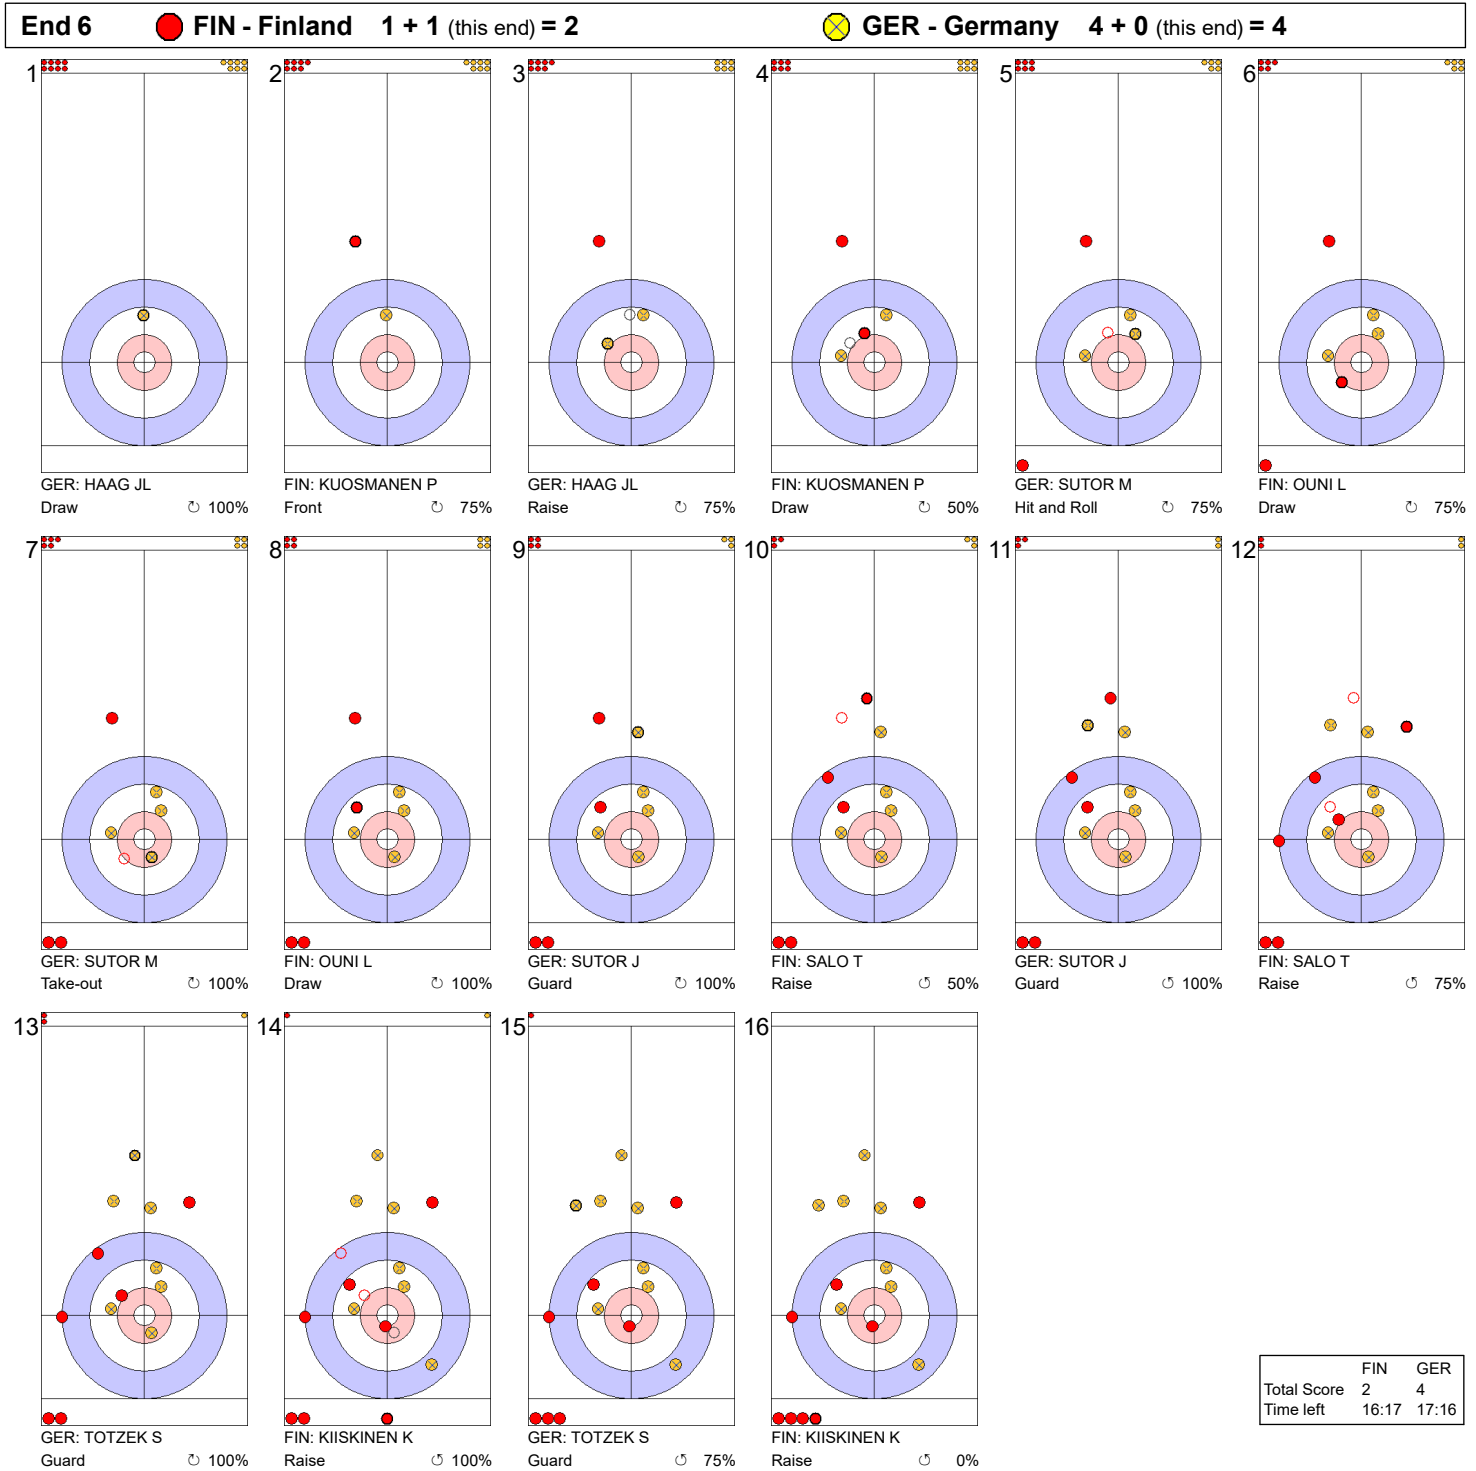

Game - Shot by Shot

Legend:
 ↻ Clockwise ↺ Counter-clockwise - Not considered

Game - Shot by Shot

	FIN	GER
Total Score	1	1
Time left	30:29	29:22

Legend:
 ↻ Clockwise ↺ Counter-clockwise - Not considered

Game - Shot by Shot

Legend:
 ↻ Clockwise ↺ Counter-clockwise - Not considered

Game - Shot by Shot

Legend:
 ↻ Clockwise ↺ Counter-clockwise - Not considered

Game - Shot by Shot

End 5 ● **FIN - Finland** 1 + 0 (this end) = 1 ● **GER - Germany** 1 + 3 (this end) = 4

	FIN	GER
Total Score	1	4
Time left	21:09	20:22

Legend:
 ↻ Clockwise ↺ Counter-clockwise - Not considered

Game - Shot by Shot

Legend:
 ↻ Clockwise ↺ Counter-clockwise - Not considered

Game - Shot by Shot

Legend:
 ↻ Clockwise ↺ Counter-clockwise - Not considered

Game - Shot by Shot

Legend:
 ↻ Clockwise ↺ Counter-clockwise - Not considered

Game - Shot by Shot

Legend:
 ↻ Clockwise ↺ Counter-clockwise - Not considered

Game - Shot by Shot

Legend:
 ↻ Clockwise ↺ Counter-clockwise - Not considered