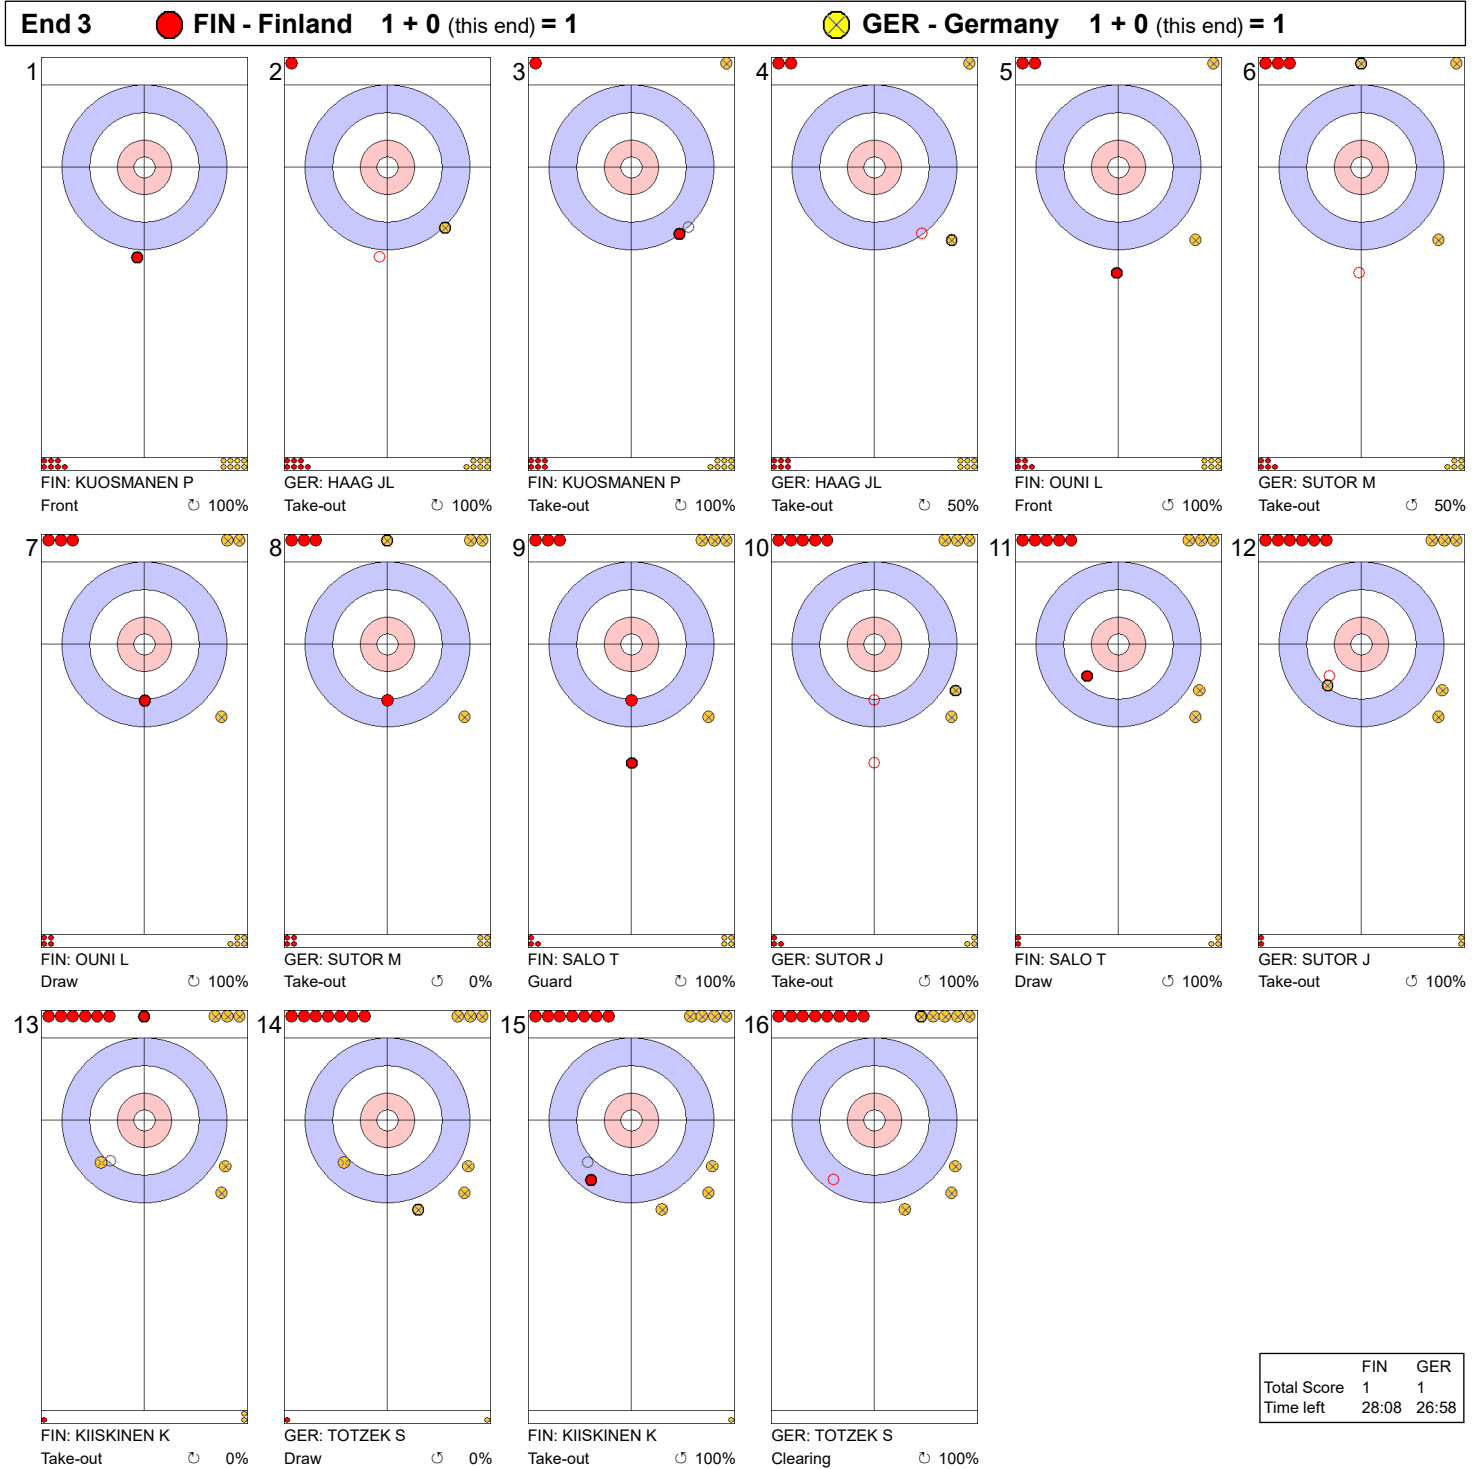

Game - Shot by Shot

Legend:
 ↻ Clockwise ↺ Counter-clockwise - Not considered

Game - Shot by Shot

	FIN	GER
Total Score	1	1
Time left	30:29	29:22

Legend:
 ↻ Clockwise ↺ Counter-clockwise - Not considered

Game - Shot by Shot

Legend:
 ↻ Clockwise ↺ Counter-clockwise - Not considered

Game - Shot by Shot

Legend:
 ↻ Clockwise ↺ Counter-clockwise - Not considered

Game - Shot by Shot

End 5 ● **FIN - Finland** 1 + 0 (this end) = 1 ● **GER - Germany** 1 + 3 (this end) = 4

	FIN	GER
Total Score	1	4
Time left	21:09	20:22

Legend:
 ↻ Clockwise ↺ Counter-clockwise - Not considered

Game - Shot by Shot

Legend:
 ↻ Clockwise ↺ Counter-clockwise - Not considered

Game - Shot by Shot

Legend:
 ↻ Clockwise ↺ Counter-clockwise - Not considered

Game - Shot by Shot

Legend:
 ↻ Clockwise ↺ Counter-clockwise - Not considered

Game - Shot by Shot

Legend:
 ↻ Clockwise ↺ Counter-clockwise - Not considered

Game - Shot by Shot

Legend:
 ↻ Clockwise ↺ Counter-clockwise - Not considered