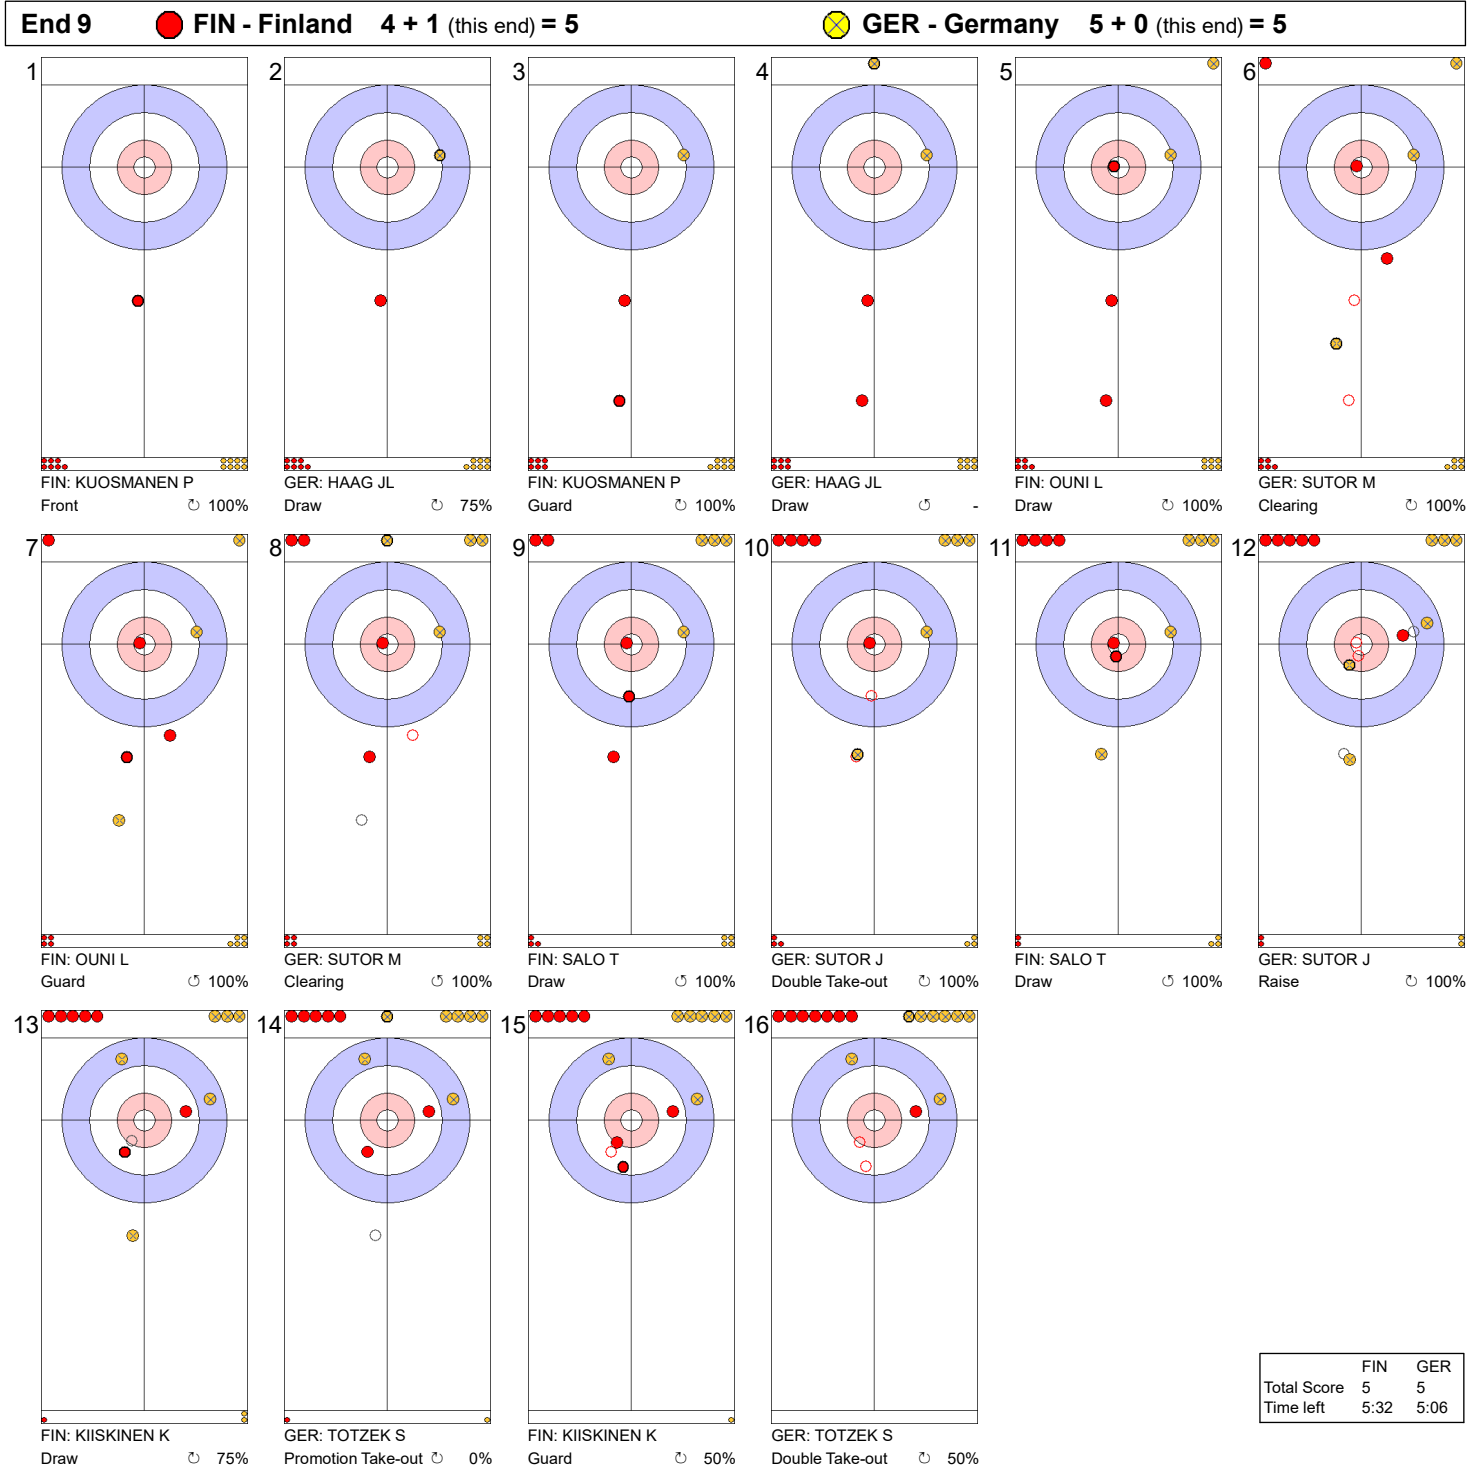

Game - Shot by Shot

Legend:
 ↻ Clockwise ↺ Counter-clockwise - Not considered

Game - Shot by Shot

	FIN	GER
Total Score	1	1
Time left	30:29	29:22

Legend:
 ↻ Clockwise ↺ Counter-clockwise - Not considered

Game - Shot by Shot

Legend:
 ↻ Clockwise ↺ Counter-clockwise - Not considered

Game - Shot by Shot

Legend:
 ↻ Clockwise ↺ Counter-clockwise - Not considered

Game - Shot by Shot

End 5 ● **FIN - Finland** 1 + 0 (this end) = 1 ● **GER - Germany** 1 + 3 (this end) = 4

	FIN	GER
Total Score	1	4
Time left	21:09	20:22

Legend:
 ↻ Clockwise ↺ Counter-clockwise - Not considered

Game - Shot by Shot

Legend:
 ↻ Clockwise ↺ Counter-clockwise - Not considered

Game - Shot by Shot

Legend:
 ↻ Clockwise ↺ Counter-clockwise - Not considered

Game - Shot by Shot

Legend:
 ↻ Clockwise ↺ Counter-clockwise - Not considered

Game - Shot by Shot

Legend:
 ↻ Clockwise ↺ Counter-clockwise - Not considered

Game - Shot by Shot

Legend:
 ↻ Clockwise ↺ Counter-clockwise - Not considered