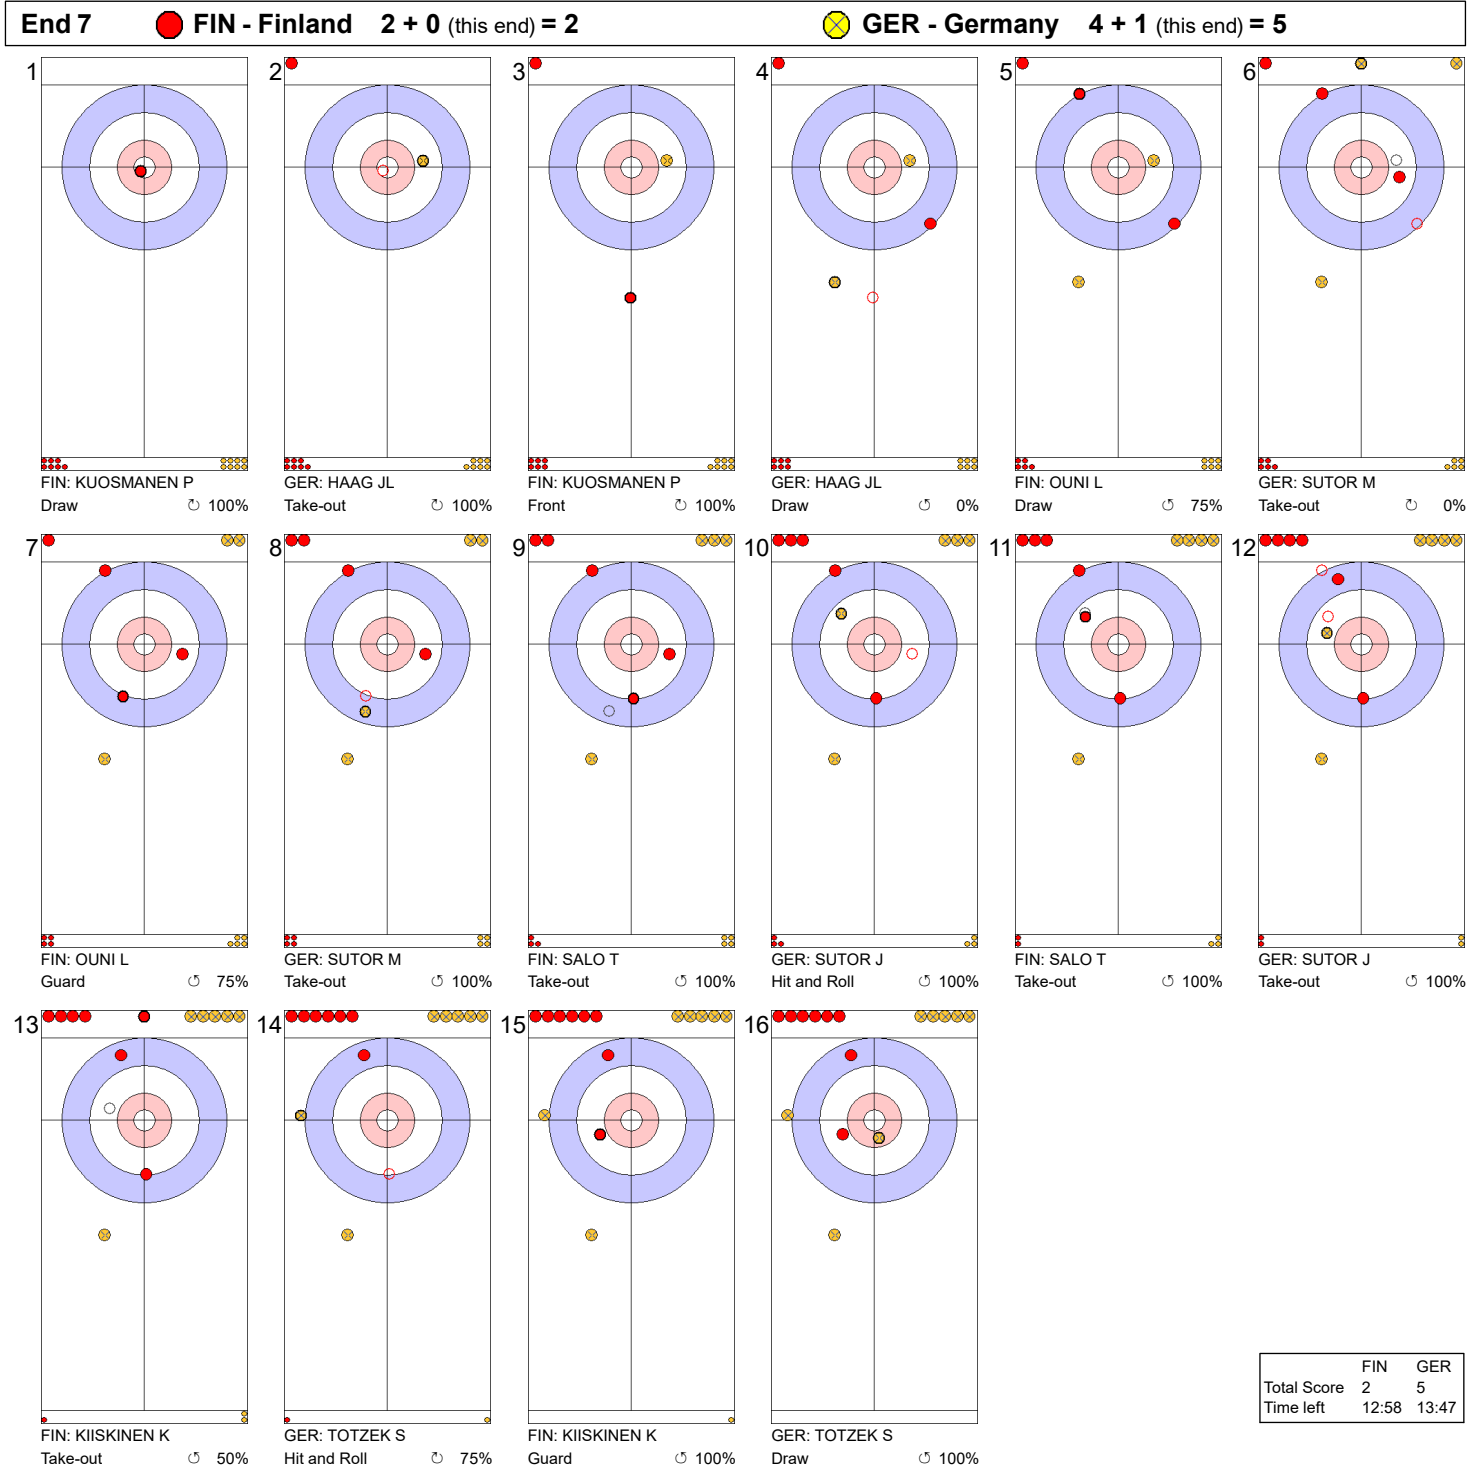

Game - Shot by Shot

Legend:
 ↻ Clockwise ↺ Counter-clockwise - Not considered

Game - Shot by Shot

	FIN	GER
Total Score	1	1
Time left	30:29	29:22

Legend:
 ↻ Clockwise ↺ Counter-clockwise - Not considered

Game - Shot by Shot

Legend:
 ↻ Clockwise ↺ Counter-clockwise - Not considered

Game - Shot by Shot

Legend:
 ↻ Clockwise ↺ Counter-clockwise - Not considered

Game - Shot by Shot

End 5 ● **FIN - Finland** 1 + 0 (this end) = 1 ● **GER - Germany** 1 + 3 (this end) = 4

	FIN	GER
Total Score	1	4
Time left	21:09	20:22

Legend:
 ↻ Clockwise ↺ Counter-clockwise - Not considered

Game - Shot by Shot

Legend:
 ↻ Clockwise ↺ Counter-clockwise - Not considered

Game - Shot by Shot

Legend:
 ↻ Clockwise ↺ Counter-clockwise - Not considered

Game - Shot by Shot

Legend:
 ↻ Clockwise ↺ Counter-clockwise - Not considered

Game - Shot by Shot

Legend:
 ↻ Clockwise ↺ Counter-clockwise - Not considered

Game - Shot by Shot

Legend:
 ↻ Clockwise ↺ Counter-clockwise - Not considered