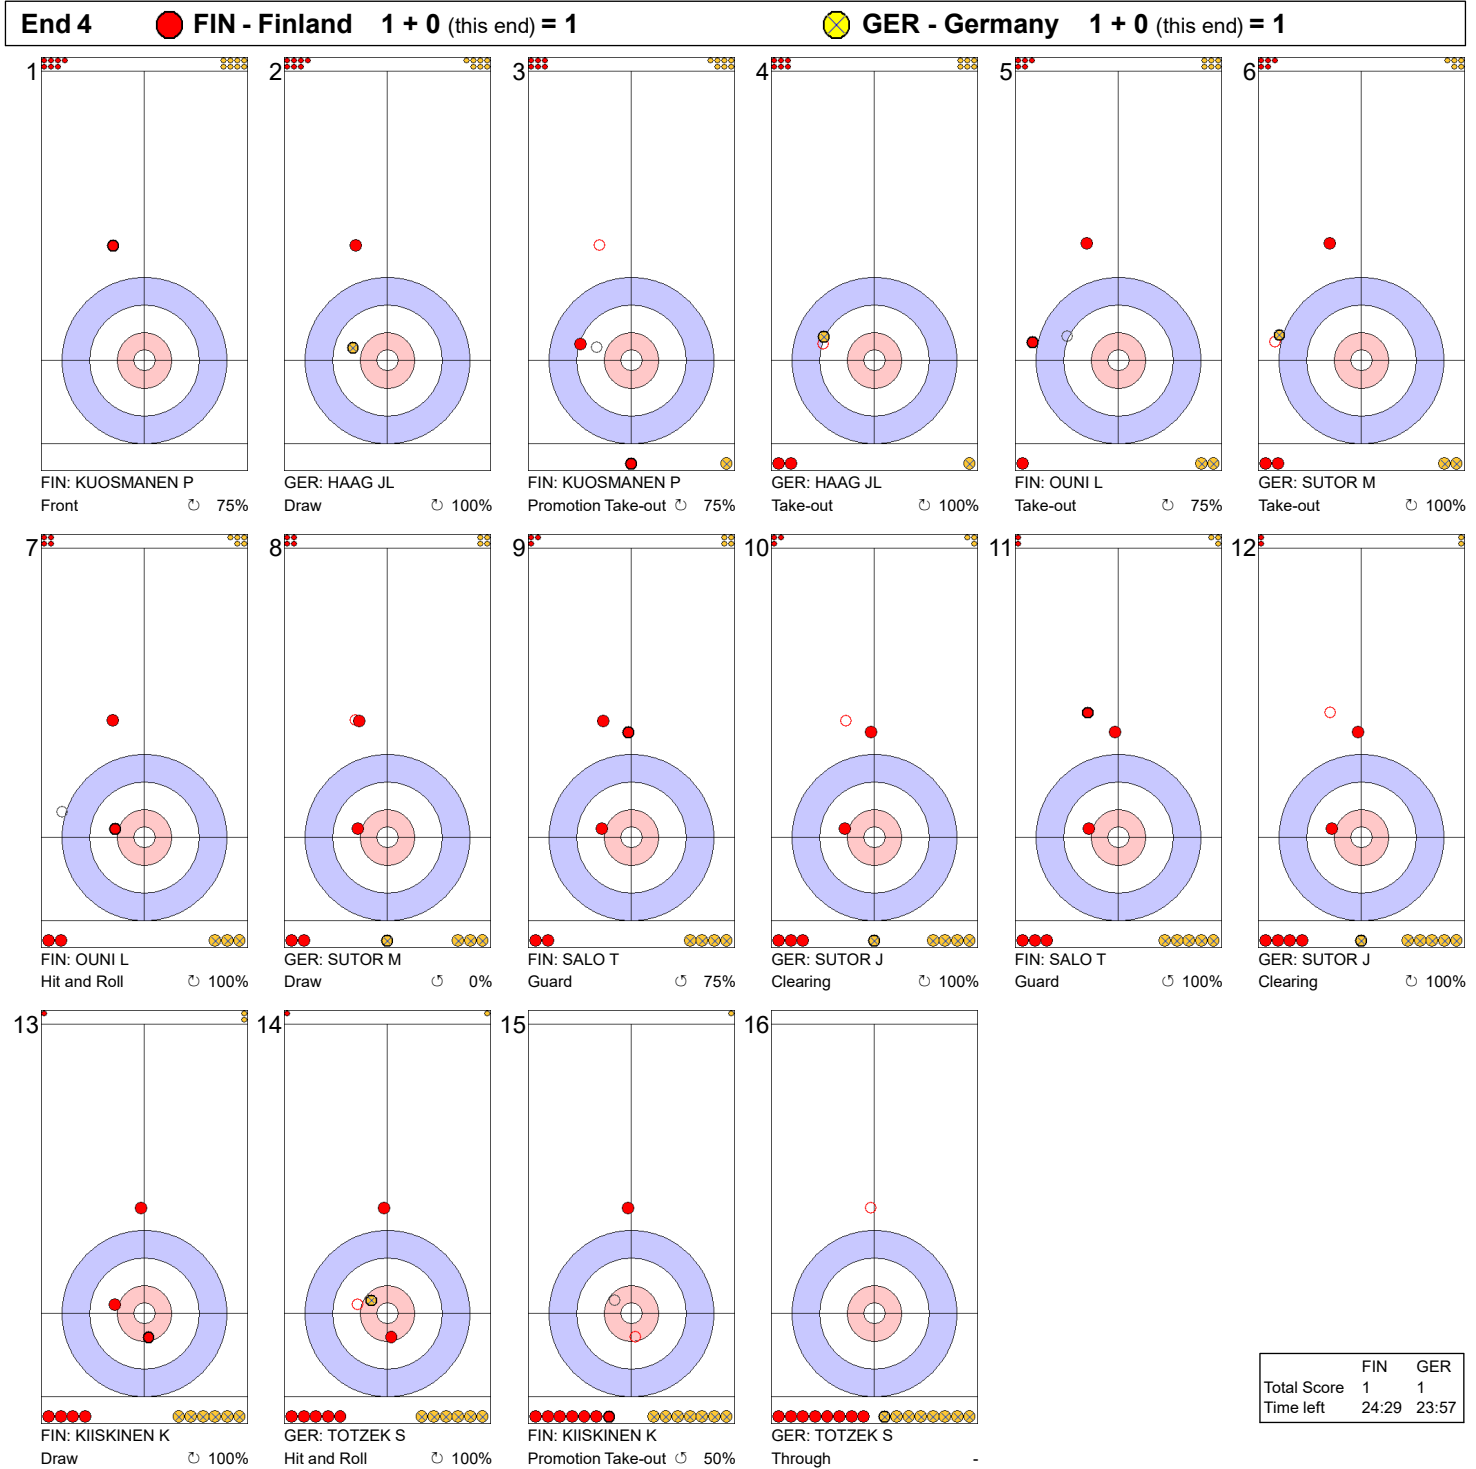

Game - Shot by Shot

Legend:
 ↻ Clockwise ↺ Counter-clockwise - Not considered

Game - Shot by Shot

	FIN	GER
Total Score	1	1
Time left	30:29	29:22

Legend:
 ↻ Clockwise ↺ Counter-clockwise - Not considered

Game - Shot by Shot

Legend:
 ↻ Clockwise ↺ Counter-clockwise - Not considered

Game - Shot by Shot

Legend:
 ↻ Clockwise ↺ Counter-clockwise - Not considered

Game - Shot by Shot

End 5 ● **FIN - Finland** 1 + 0 (this end) = 1 ● **GER - Germany** 1 + 3 (this end) = 4

	FIN	GER
Total Score	1	4
Time left	21:09	20:22

Legend:
 ↻ Clockwise ↺ Counter-clockwise - Not considered

Game - Shot by Shot

Legend:
 ↻ Clockwise ↺ Counter-clockwise - Not considered

Game - Shot by Shot

Legend:
 ↻ Clockwise ↺ Counter-clockwise - Not considered

Game - Shot by Shot

Legend:
 ↻ Clockwise ↺ Counter-clockwise - Not considered

Game - Shot by Shot

Legend:
 ↻ Clockwise ↺ Counter-clockwise - Not considered

Game - Shot by Shot

Legend:
 ↻ Clockwise ↺ Counter-clockwise - Not considered