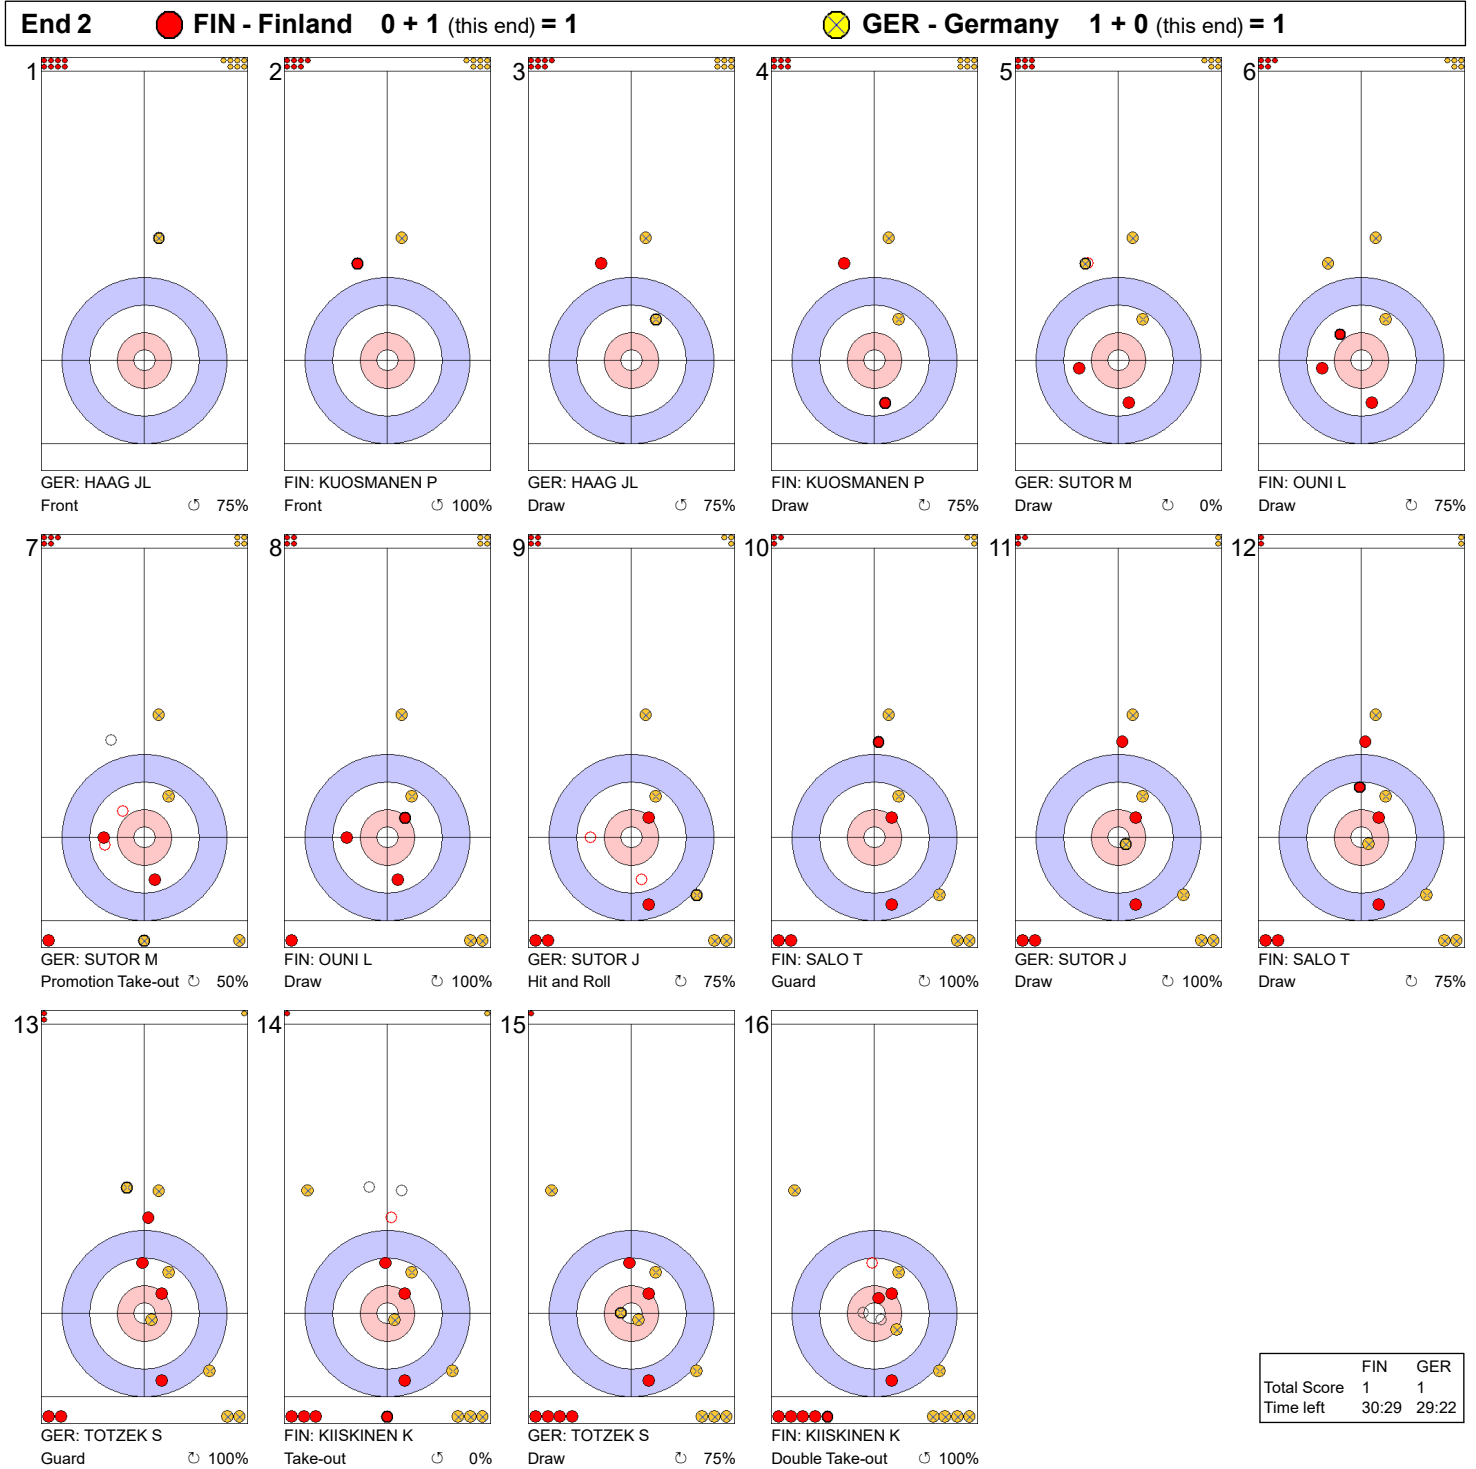

Game - Shot by Shot

Legend:
 ↻ Clockwise ↺ Counter-clockwise - Not considered

Game - Shot by Shot

	FIN	GER
Total Score	1	1
Time left	30:29	29:22

Legend:
 ↻ Clockwise ↺ Counter-clockwise - Not considered

Game - Shot by Shot

Legend:
 ↻ Clockwise ↺ Counter-clockwise - Not considered

Game - Shot by Shot

Legend:
 ↻ Clockwise ↺ Counter-clockwise - Not considered

Game - Shot by Shot

End 5 ● **FIN - Finland** 1 + 0 (this end) = 1 ● **GER - Germany** 1 + 3 (this end) = 4

	FIN	GER
Total Score	1	4
Time left	21:09	20:22

Legend:
 ↻ Clockwise ↺ Counter-clockwise - Not considered

Game - Shot by Shot

Legend:
 ↻ Clockwise ↺ Counter-clockwise - Not considered

Game - Shot by Shot

Legend:
 ↻ Clockwise ↺ Counter-clockwise - Not considered

Game - Shot by Shot

Legend:
 ↻ Clockwise ↺ Counter-clockwise - Not considered

Game - Shot by Shot

Legend:
 ↻ Clockwise ↺ Counter-clockwise - Not considered

Game - Shot by Shot

Legend:
 ↻ Clockwise ↺ Counter-clockwise - Not considered