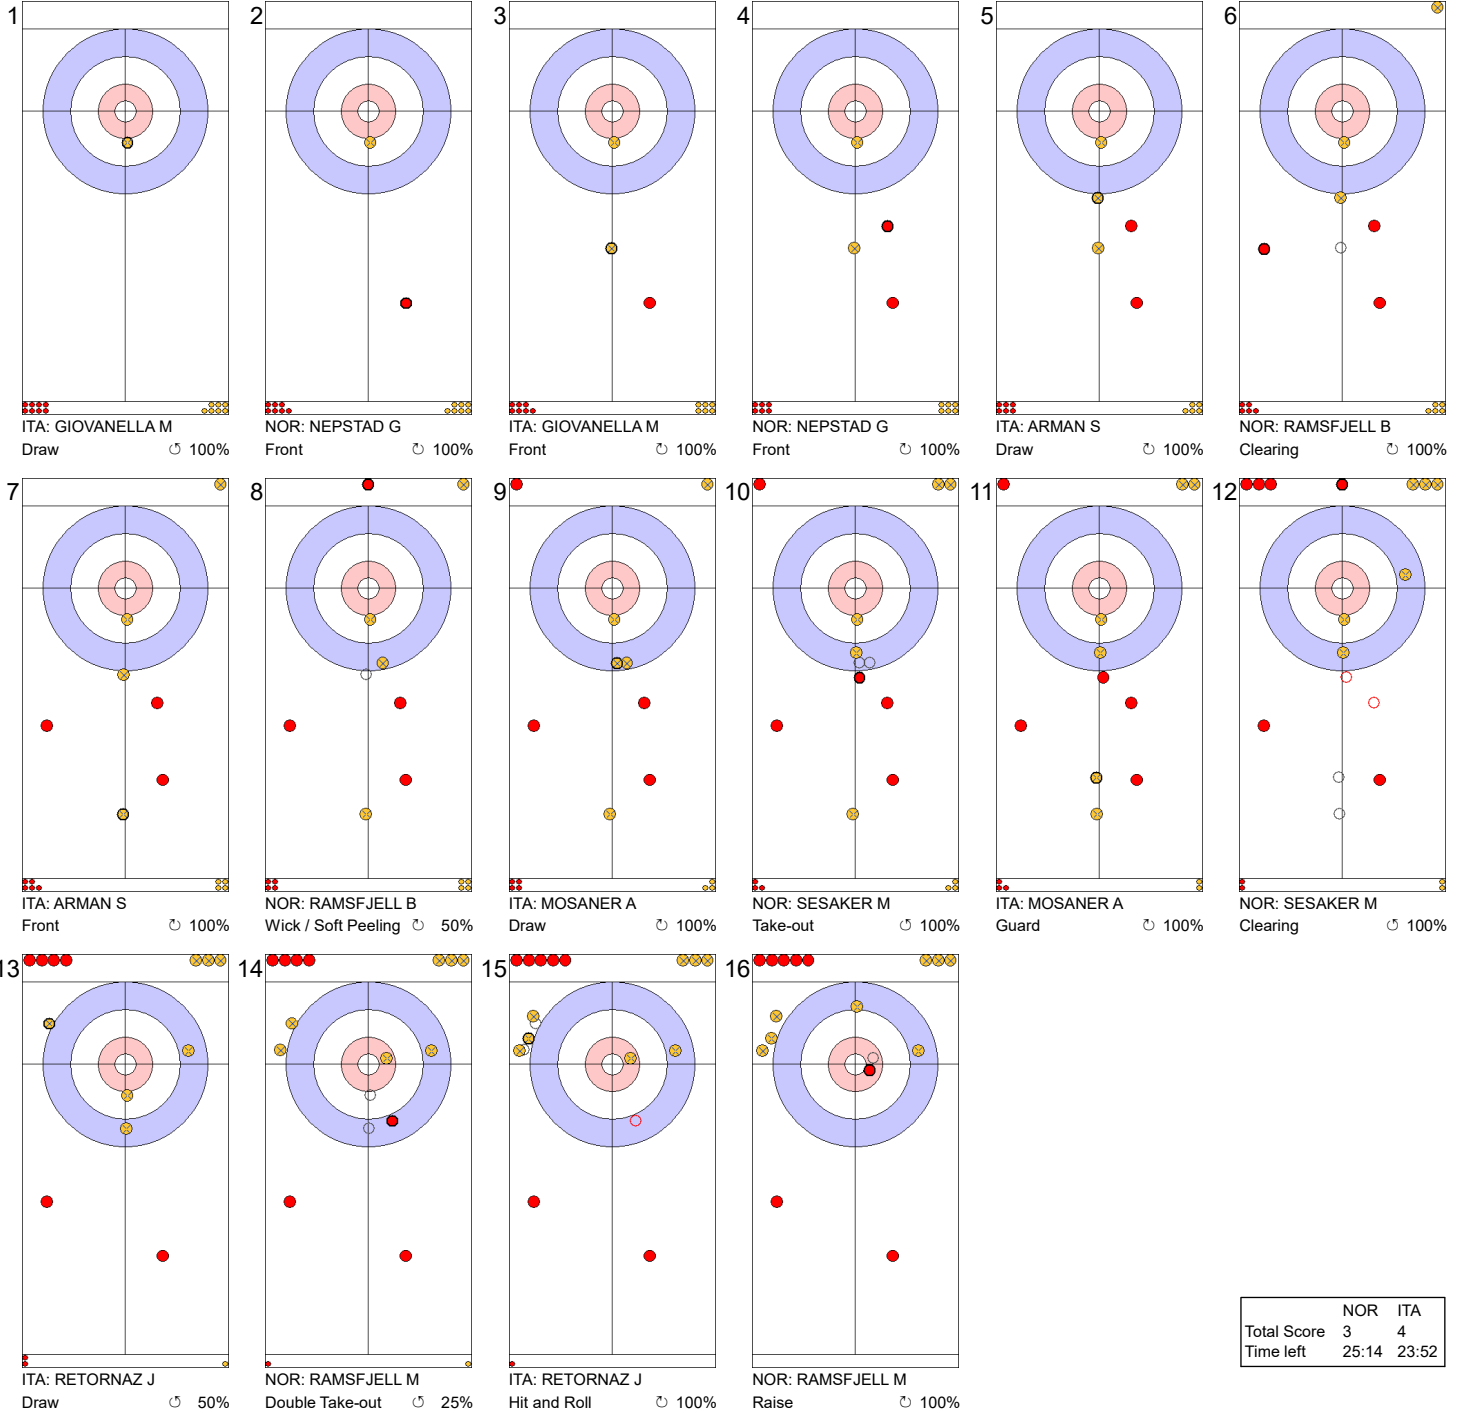

Game - Shot by Shot

End 1 ● **NOR - Norway** 0 + 2 (this end) = 2 ● **ITA - Italy** 0 + 0 (this end) = 0

Legend:
 ↻ Clockwise ↺ Counter-clockwise - Not considered

Game - Shot by Shot

End 2			● NOR - Norway 2 + 0 (this end) = 2			● ITA - Italy 0 + 4 (this end) = 4											
1		NOR: NEPSTAD G Draw 100%	2		ITA: GIOVANELLA M Front 100%	3		NOR: NEPSTAD G Front 100%	4		ITA: GIOVANELLA M Draw 75%	5		NOR: RAMSFJELL B Draw 100%	6		ITA: ARMAN S Clearing 100%
7		NOR: RAMSFJELL B Draw 100%	8		ITA: ARMAN S Take-out 100%	9		NOR: SESAKER M Draw 100%	10		ITA: MOSANER A Raise 100%	11		NOR: SESAKER M Hit and Roll 100%	12		ITA: MOSANER A Raise 50%
13		NOR: RAMSFJELL M Raise 100%	14		ITA: RETORNAZ J Double Take-out 100%	15		NOR: RAMSFJELL M Draw 50%	16		ITA: RETORNAZ J Draw 100%						

	NOR	ITA
Total Score	2	4
Time left	29:06	28:48

Legend:
 Clockwise
 Counter-clockwise
 - Not considered

Game - Shot by Shot

End 3 ● **NOR - Norway** 2 + 1 (this end) = 3 ⊗ **ITA - Italy** 4 + 0 (this end) = 4

	NOR	ITA
Total Score	3	4
Time left	25:14	23:52

Legend:
↻ Clockwise ↺ Counter-clockwise - Not considered

Game - Shot by Shot

	NOR	ITA
Total Score	4	4
Time left	22:14	18:16

Legend:
 ↻ Clockwise ↺ Counter-clockwise - Not considered

Game - Shot by Shot

End 5 ● **NOR - Norway** 4 + 0 (this end) = 4 ● **ITA - Italy** 4 + 3 (this end) = 7

	NOR	ITA
Total Score	4	7
Time left	17:27	14:34

Legend:
 ↻ Clockwise ↺ Counter-clockwise - Not considered