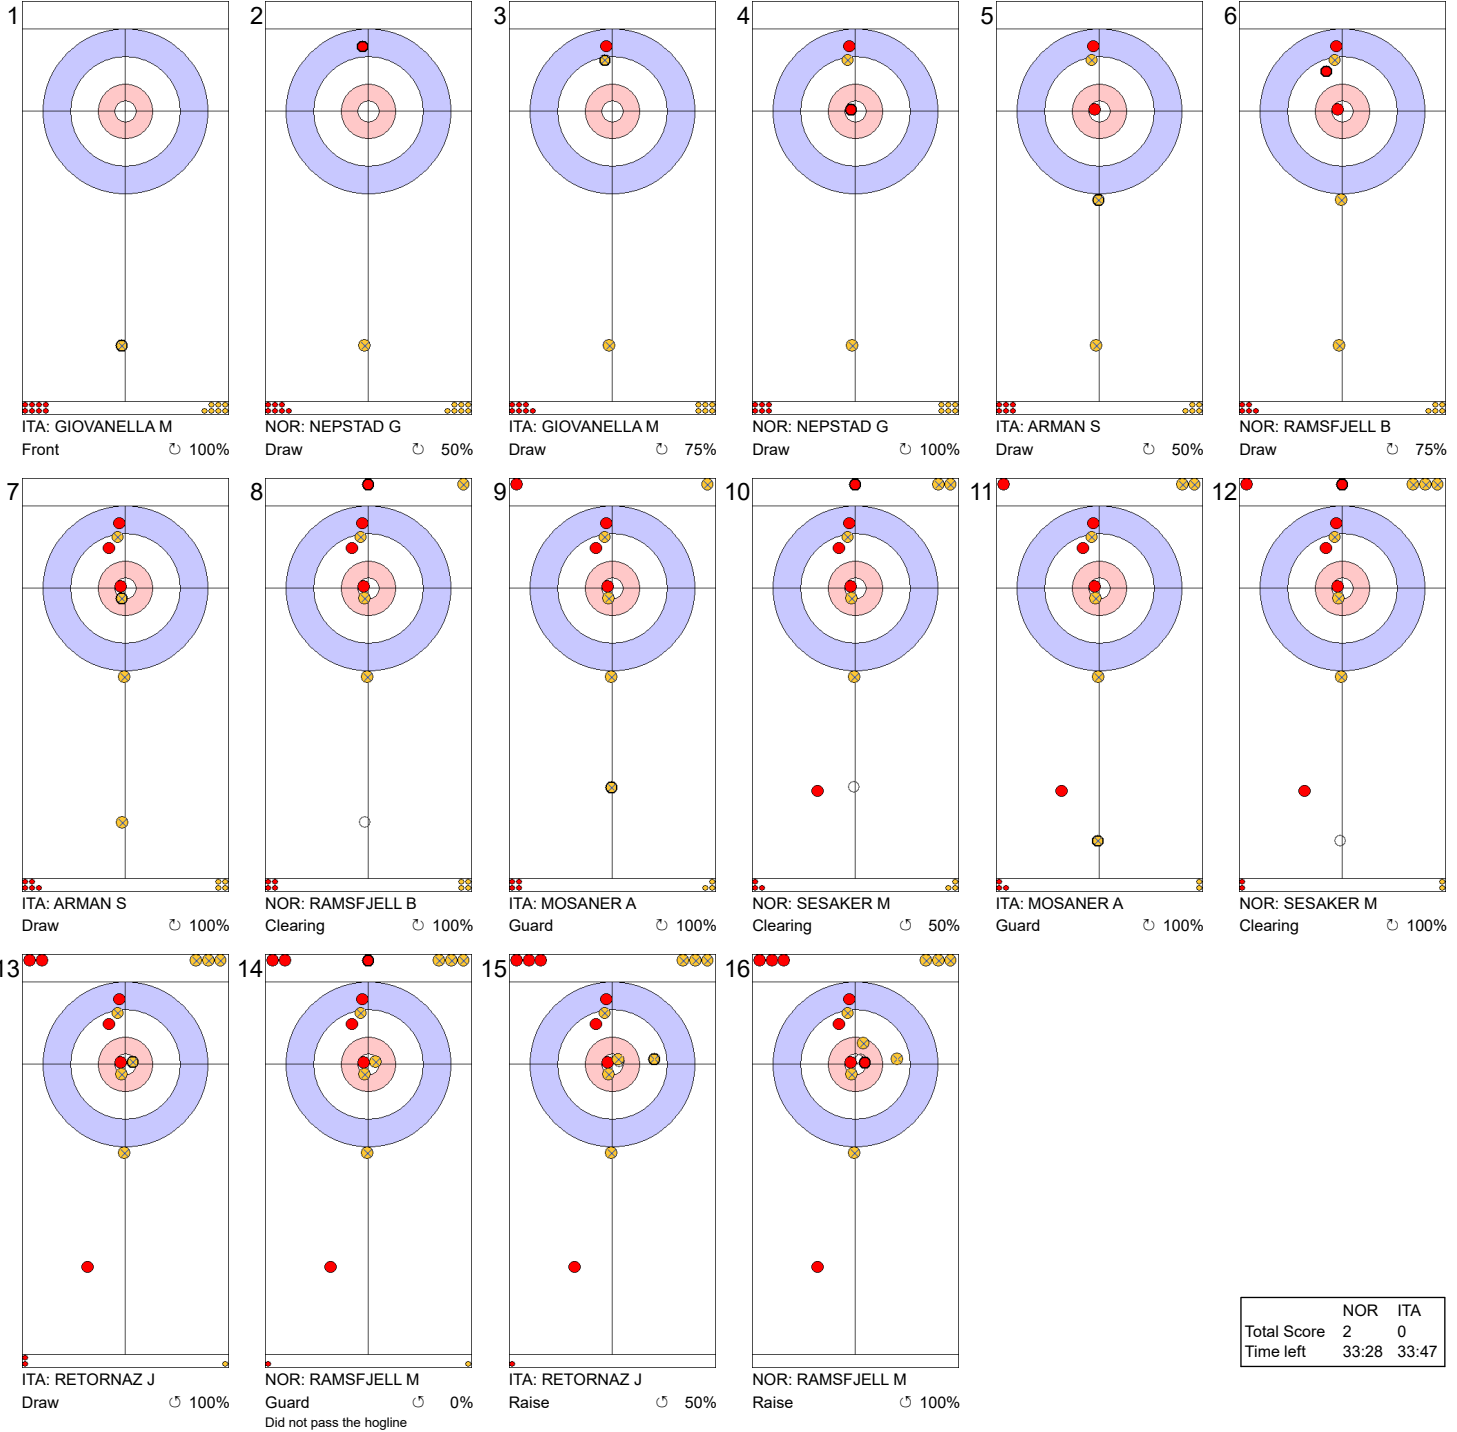

Game - Shot by Shot

End 1 ● **NOR - Norway** 0 + 2 (this end) = 2 ● **ITA - Italy** 0 + 0 (this end) = 0

Legend:
 ↻ Clockwise ↺ Counter-clockwise - Not considered

Game - Shot by Shot

End 2			● NOR - Norway 2 + 0 (this end) = 2			● ITA - Italy 0 + 4 (this end) = 4											
1		NOR: NEPSTAD G Draw 100%	2		ITA: GIOVANELLA M Front 100%	3		NOR: NEPSTAD G Front 100%	4		ITA: GIOVANELLA M Draw 75%	5		NOR: RAMSFJELL B Draw 100%	6		ITA: ARMAN S Clearing 100%
7		NOR: RAMSFJELL B Draw 100%	8		ITA: ARMAN S Take-out 100%	9		NOR: SESAKER M Draw 100%	10		ITA: MOSANER A Raise 100%	11		NOR: SESAKER M Hit and Roll 100%	12		ITA: MOSANER A Raise 50%
13		NOR: RAMSFJELL M Raise 100%	14		ITA: RETORNAZ J Double Take-out 100%	15		NOR: RAMSFJELL M Draw 50%	16		ITA: RETORNAZ J Draw 100%						

	NOR	ITA
Total Score	2	4
Time left	29:06	28:48

Legend:
 Clockwise
 Counter-clockwise
 - Not considered

Game - Shot by Shot

End 3 ● **NOR - Norway** 2 + 1 (this end) = 3 ⊗ **ITA - Italy** 4 + 0 (this end) = 4

	NOR	ITA
Total Score	3	4
Time left	25:14	23:52

Legend:
↻ Clockwise ↺ Counter-clockwise - Not considered

Game - Shot by Shot

	NOR	ITA
Total Score	4	4
Time left	22:14	18:16

Legend:
 ↻ Clockwise ↺ Counter-clockwise - Not considered

Game - Shot by Shot

End 5 ● **NOR - Norway** 4 + 0 (this end) = 4 ● **ITA - Italy** 4 + 3 (this end) = 7

	NOR	ITA
Total Score	4	7
Time left	17:27	14:34

Legend:
 ↻ Clockwise ↺ Counter-clockwise - Not considered