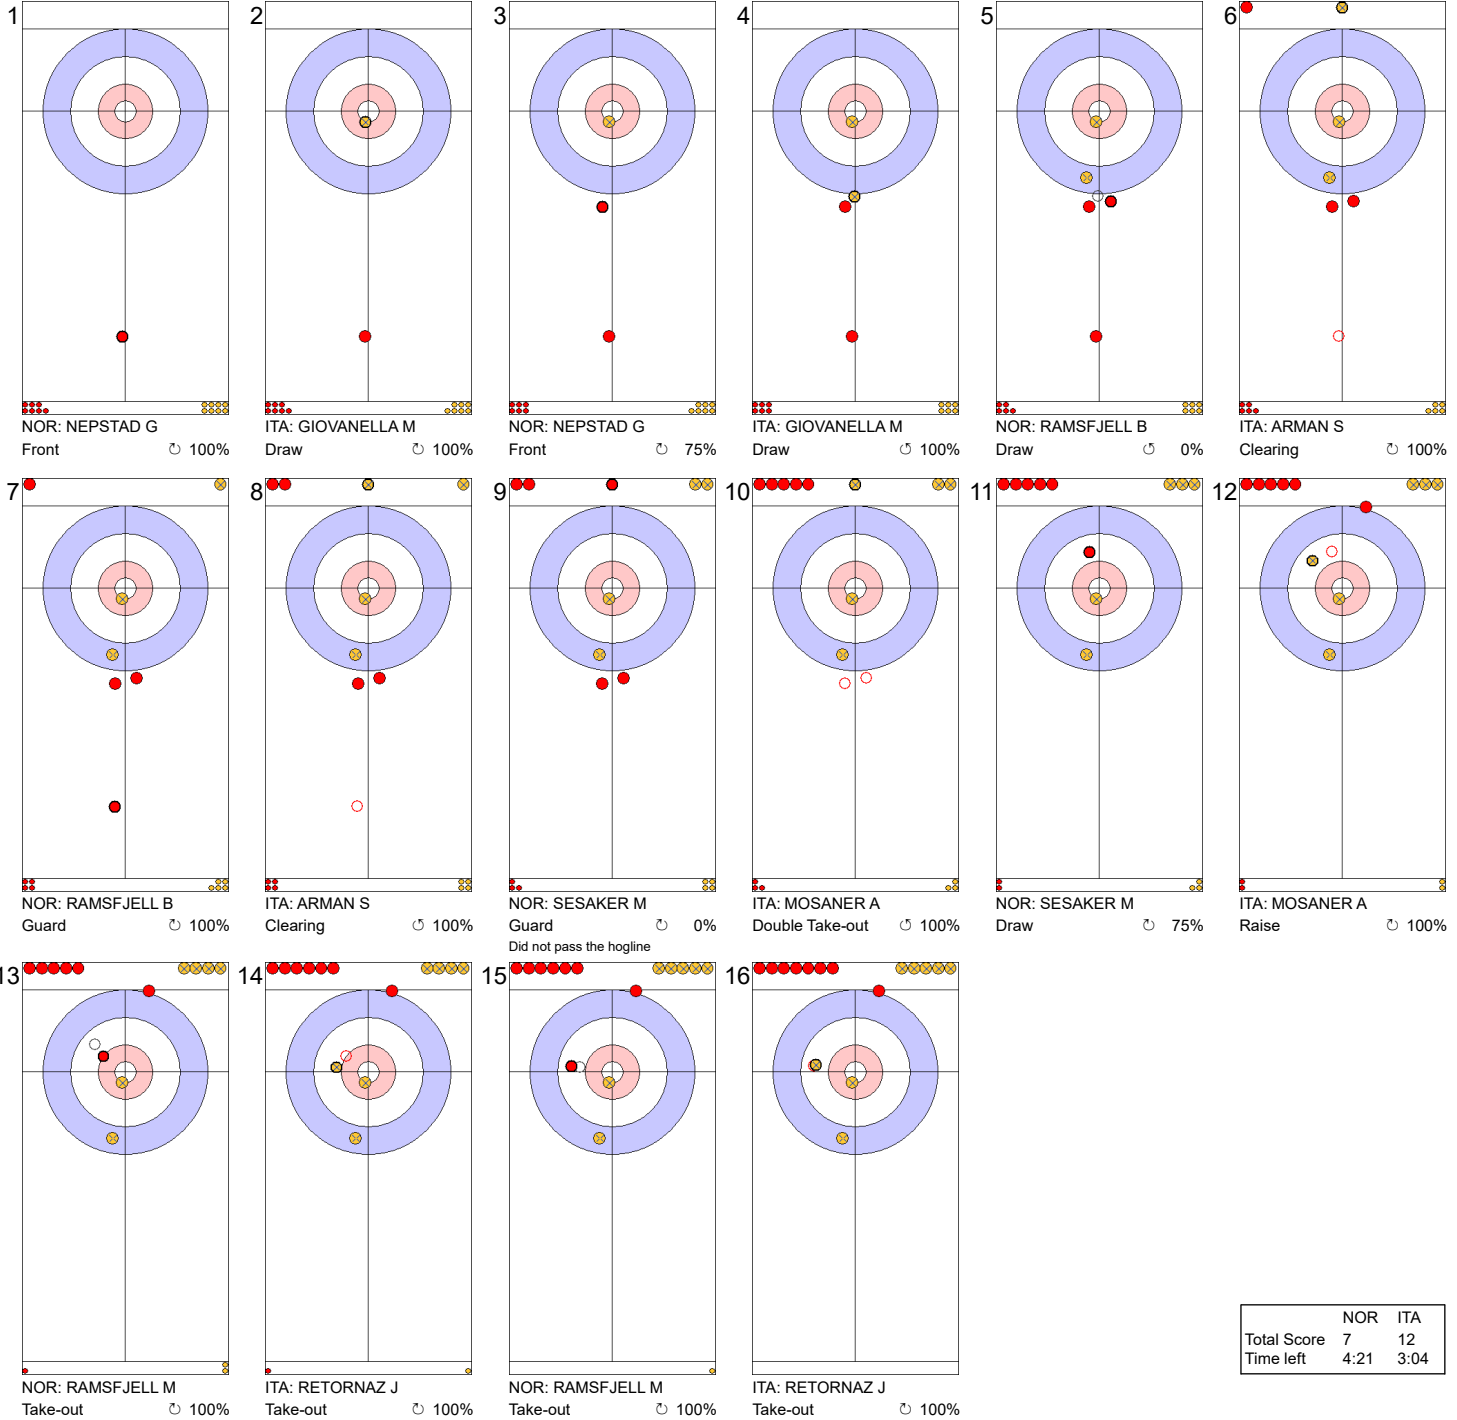

Game - Shot by Shot

End 5 ● **NOR - Norway** 4 + 0 (this end) = 4 ● **ITA - Italy** 4 + 3 (this end) = 7

	NOR	ITA
Total Score	4	7
Time left	17:27	14:34

Legend:
 ↻ Clockwise ↺ Counter-clockwise - Not considered

Game - Shot by Shot

End 6			● NOR - Norway 4 + 1 (this end) = 5			● ITA - Italy 7 + 0 (this end) = 7																	
1		ITA: GIOVANELLA M Draw ⌚ 100%	2		NOR: NEPSTAD G Front ⌚ 100%	3		ITA: GIOVANELLA M Draw ⌚ 100%	4		NOR: NEPSTAD G Front ⌚ 100%	5		ITA: ARMAN S Guard ⌚ 50%	6		NOR: RAMSFJELL B Double Take-out ⌚ 100%						
7		ITA: ARMAN S Hit and Roll ⌚ 100%	8		NOR: RAMSFJELL B Take-out ⌚ 0%	9		ITA: MOSANER A Clearing ⌚ 100%	10		NOR: SESAKER M Draw ⌚ 100%	11		ITA: MOSANER A Guard ⌚ 100%	12		NOR: SESAKER M Promotion Take-out ⌚ 0%						
13		ITA: RETORNAZ J Raise ⌚ 100%	14		NOR: RAMSFJELL M Double Take-out ⌚ 100%	15		ITA: RETORNAZ J Double Take-out ⌚ 100%	16		NOR: RAMSFJELL M Take-out ⌚ 100%		<table border="1"> <tr> <td></td> <td>NOR</td> <td>ITA</td> </tr> <tr> <td>Total Score</td> <td>5</td> <td>7</td> </tr> <tr> <td>Time left</td> <td>12:57</td> <td>12:41</td> </tr> </table>			NOR	ITA	Total Score	5	7	Time left	12:57	12:41
	NOR	ITA																					
Total Score	5	7																					
Time left	12:57	12:41																					

Legend:
 ⌚ Clockwise ⌚ Counter-clockwise - Not considered

Game - Shot by Shot

Legend:
 Clockwise Counter-clockwise - Not considered

Game - Shot by Shot

Legend:
 ↻ Clockwise ↺ Counter-clockwise - Not considered

Game - Shot by Shot

End 9 **NOR - Norway 7 + 0 (this end) = 7** **ITA - Italy 9 + 3 (this end) = 12**

	NOR	ITA
Total Score	7	12
Time left	4:21	3:04

Legend:
 Clockwise Counter-clockwise - Not considered