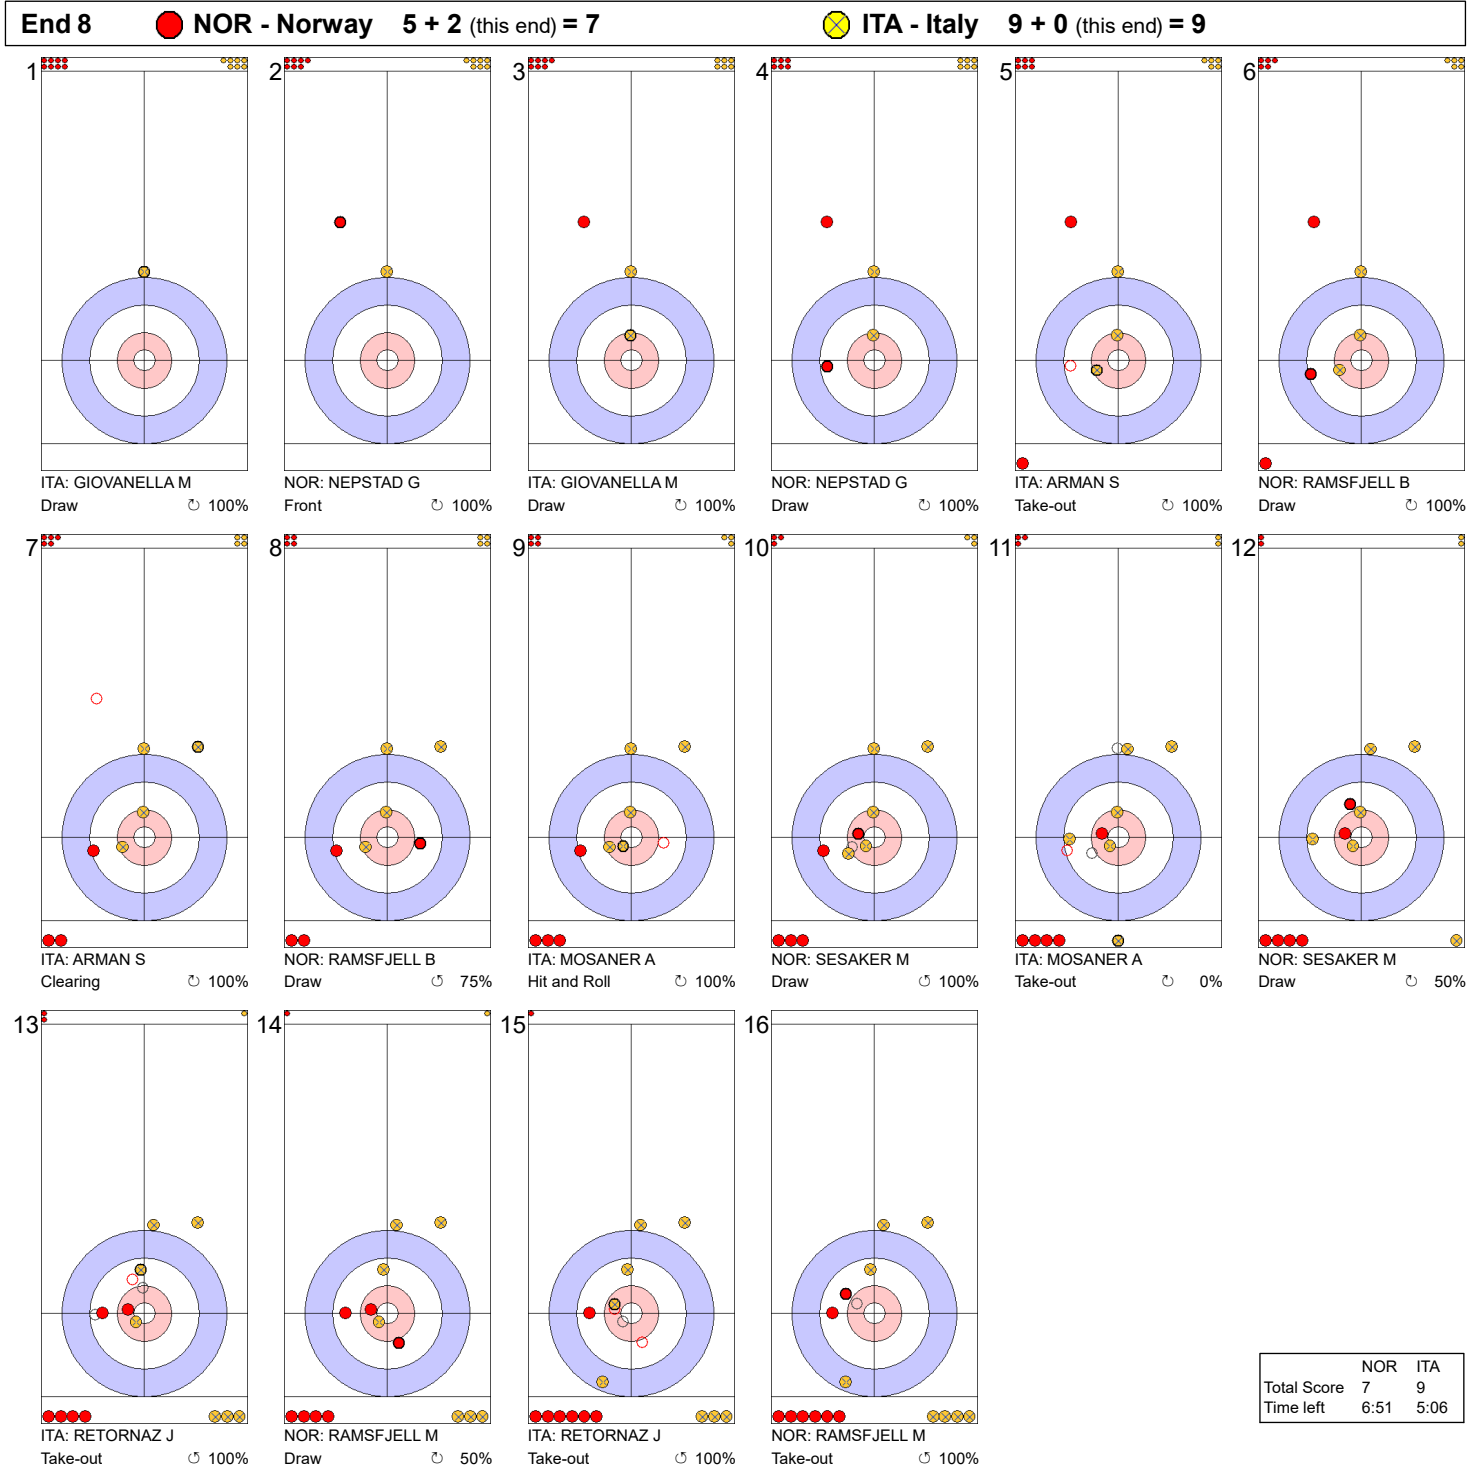

Game - Shot by Shot

End 5 ● **NOR - Norway** 4 + 0 (this end) = 4 ● **ITA - Italy** 4 + 3 (this end) = 7

	NOR	ITA
Total Score	4	7
Time left	17:27	14:34

Legend:
 ↻ Clockwise ↺ Counter-clockwise - Not considered

Game - Shot by Shot

End 6			● NOR - Norway 4 + 1 (this end) = 5			● ITA - Italy 7 + 0 (this end) = 7																	
1		ITA: GIOVANELLA M Draw ⌚ 100%	2		NOR: NEPSTAD G Front ⌚ 100%	3		ITA: GIOVANELLA M Draw ⌚ 100%	4		NOR: NEPSTAD G Front ⌚ 100%	5		ITA: ARMAN S Guard ⌚ 50%	6		NOR: RAMSFJELL B Double Take-out ⌚ 100%						
7		ITA: ARMAN S Hit and Roll ⌚ 100%	8		NOR: RAMSFJELL B Take-out ⌚ 0%	9		ITA: MOSANER A Clearing ⌚ 100%	10		NOR: SESAKER M Draw ⌚ 100%	11		ITA: MOSANER A Guard ⌚ 100%	12		NOR: SESAKER M Promotion Take-out ⌚ 0%						
13		ITA: RETORNAZ J Raise ⌚ 100%	14		NOR: RAMSFJELL M Double Take-out ⌚ 100%	15		ITA: RETORNAZ J Double Take-out ⌚ 100%	16		NOR: RAMSFJELL M Take-out ⌚ 100%		<table border="1"> <tr> <td></td> <td>NOR</td> <td>ITA</td> </tr> <tr> <td>Total Score</td> <td>5</td> <td>7</td> </tr> <tr> <td>Time left</td> <td>12:57</td> <td>12:41</td> </tr> </table>			NOR	ITA	Total Score	5	7	Time left	12:57	12:41
	NOR	ITA																					
Total Score	5	7																					
Time left	12:57	12:41																					

Legend:
 ⌚ Clockwise ⌚ Counter-clockwise - Not considered

Game - Shot by Shot

Legend:
 Clockwise Counter-clockwise - Not considered

Game - Shot by Shot

Legend:
 ↻ Clockwise ↺ Counter-clockwise - Not considered

Game - Shot by Shot

End 9 **NOR - Norway 7 + 0 (this end) = 7** **ITA - Italy 9 + 3 (this end) = 12**

	NOR	ITA
Total Score	7	12
Time left	4:21	3:04

Legend:
 Clockwise Counter-clockwise - Not considered