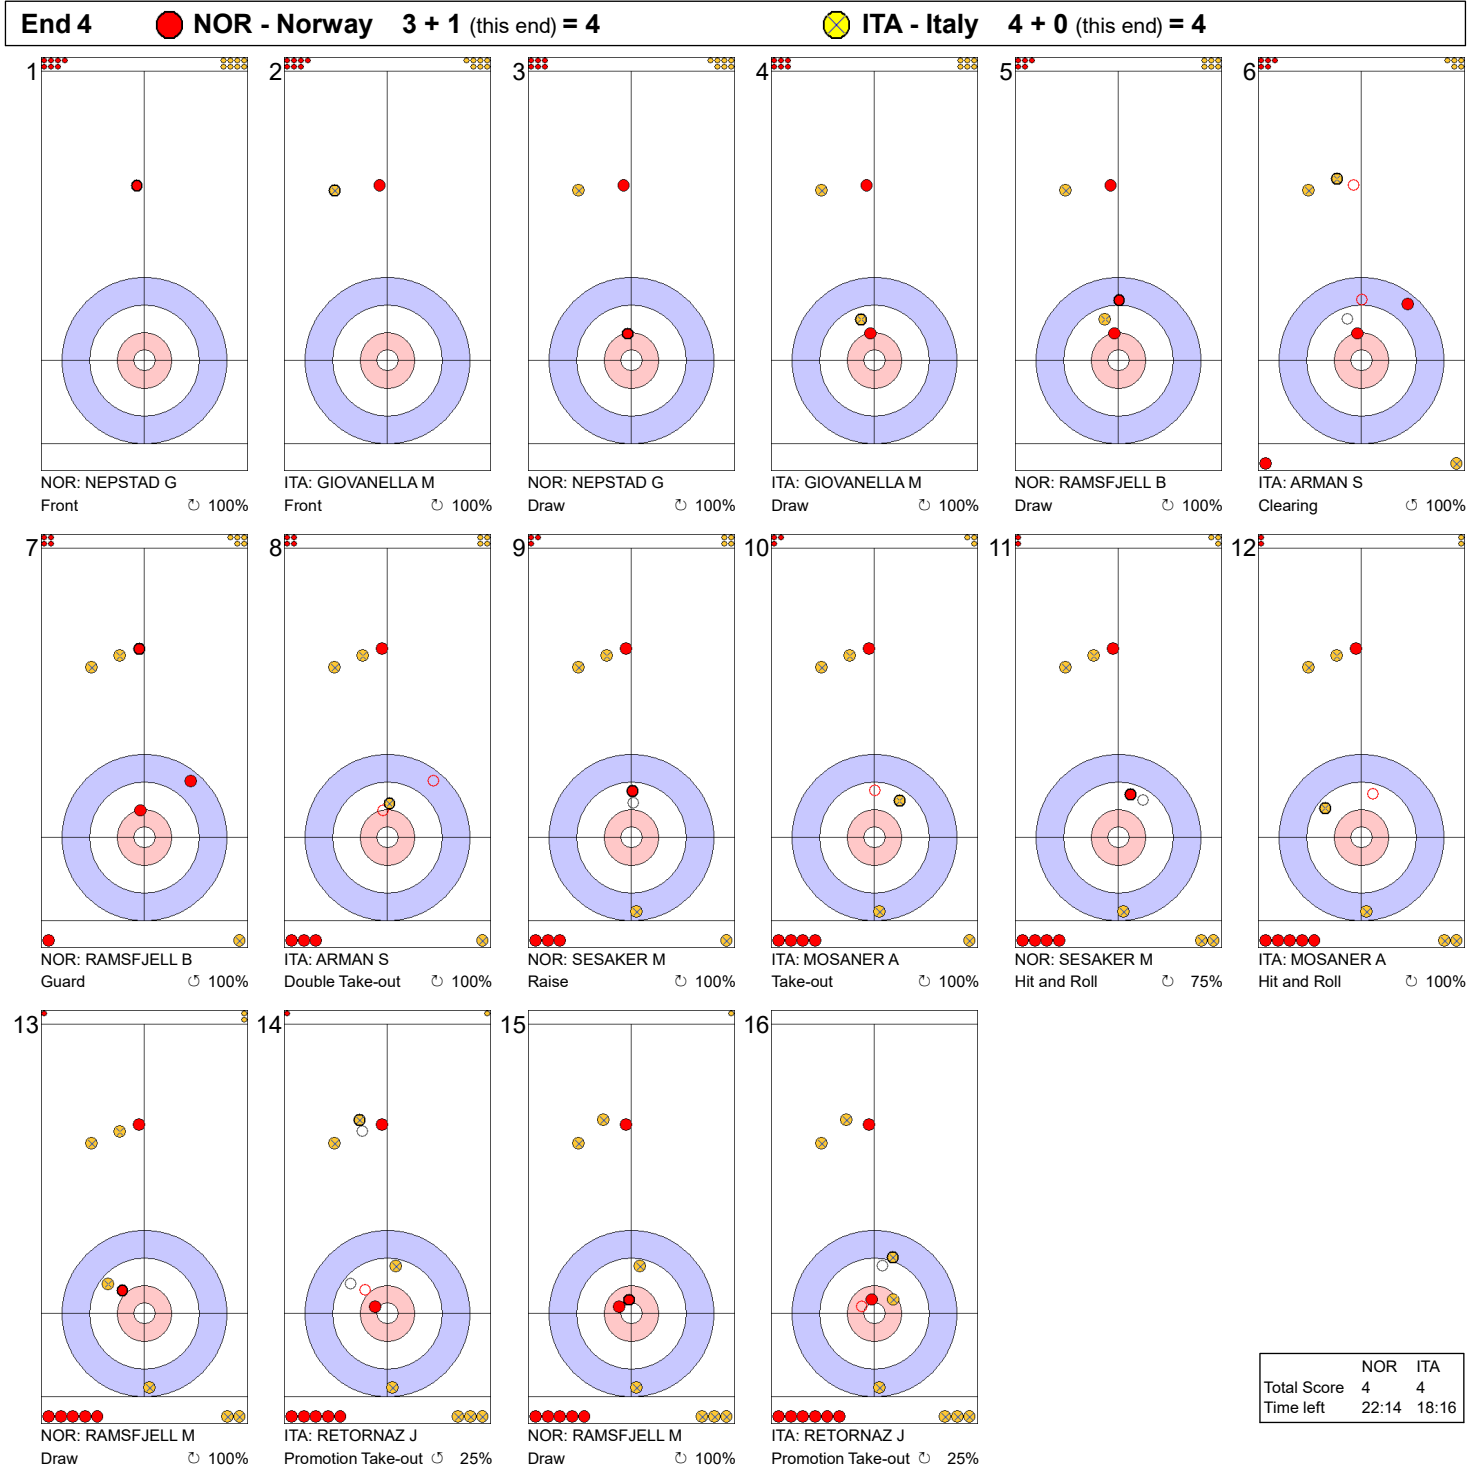

Game - Shot by Shot

End 1 ● **NOR - Norway** 0 + 2 (this end) = 2 ● **ITA - Italy** 0 + 0 (this end) = 0

Legend:
 ↻ Clockwise ↺ Counter-clockwise - Not considered

Game - Shot by Shot

End 2			● NOR - Norway 2 + 0 (this end) = 2			● ITA - Italy 0 + 4 (this end) = 4											
1		NOR: NEPSTAD G Draw 100%	2		ITA: GIOVANELLA M Front 100%	3		NOR: NEPSTAD G Front 100%	4		ITA: GIOVANELLA M Draw 75%	5		NOR: RAMSFJELL B Draw 100%	6		ITA: ARMAN S Clearing 100%
7		NOR: RAMSFJELL B Draw 100%	8		ITA: ARMAN S Take-out 100%	9		NOR: SESAKER M Draw 100%	10		ITA: MOSANER A Raise 100%	11		NOR: SESAKER M Hit and Roll 100%	12		ITA: MOSANER A Raise 50%
13		NOR: RAMSFJELL M Raise 100%	14		ITA: RETORNAZ J Double Take-out 100%	15		NOR: RAMSFJELL M Draw 50%	16		ITA: RETORNAZ J Draw 100%						

	NOR	ITA
Total Score	2	4
Time left	29:06	28:48

Legend:
 Clockwise
 Counter-clockwise
 - Not considered

Game - Shot by Shot

End 3 ● **NOR - Norway** 2 + 1 (this end) = 3 ⊗ **ITA - Italy** 4 + 0 (this end) = 4

	NOR	ITA
Total Score	3	4
Time left	25:14	23:52

Legend:
↻ Clockwise ↺ Counter-clockwise - Not considered

Game - Shot by Shot

	NOR	ITA
Total Score	4	4
Time left	22:14	18:16

Legend:
 ↻ Clockwise ↺ Counter-clockwise - Not considered

Game - Shot by Shot

End 5 ● **NOR - Norway** 4 + 0 (this end) = 4 ● **ITA - Italy** 4 + 3 (this end) = 7

	NOR	ITA
Total Score	4	7
Time left	17:27	14:34

Legend:
 ↻ Clockwise ↺ Counter-clockwise - Not considered