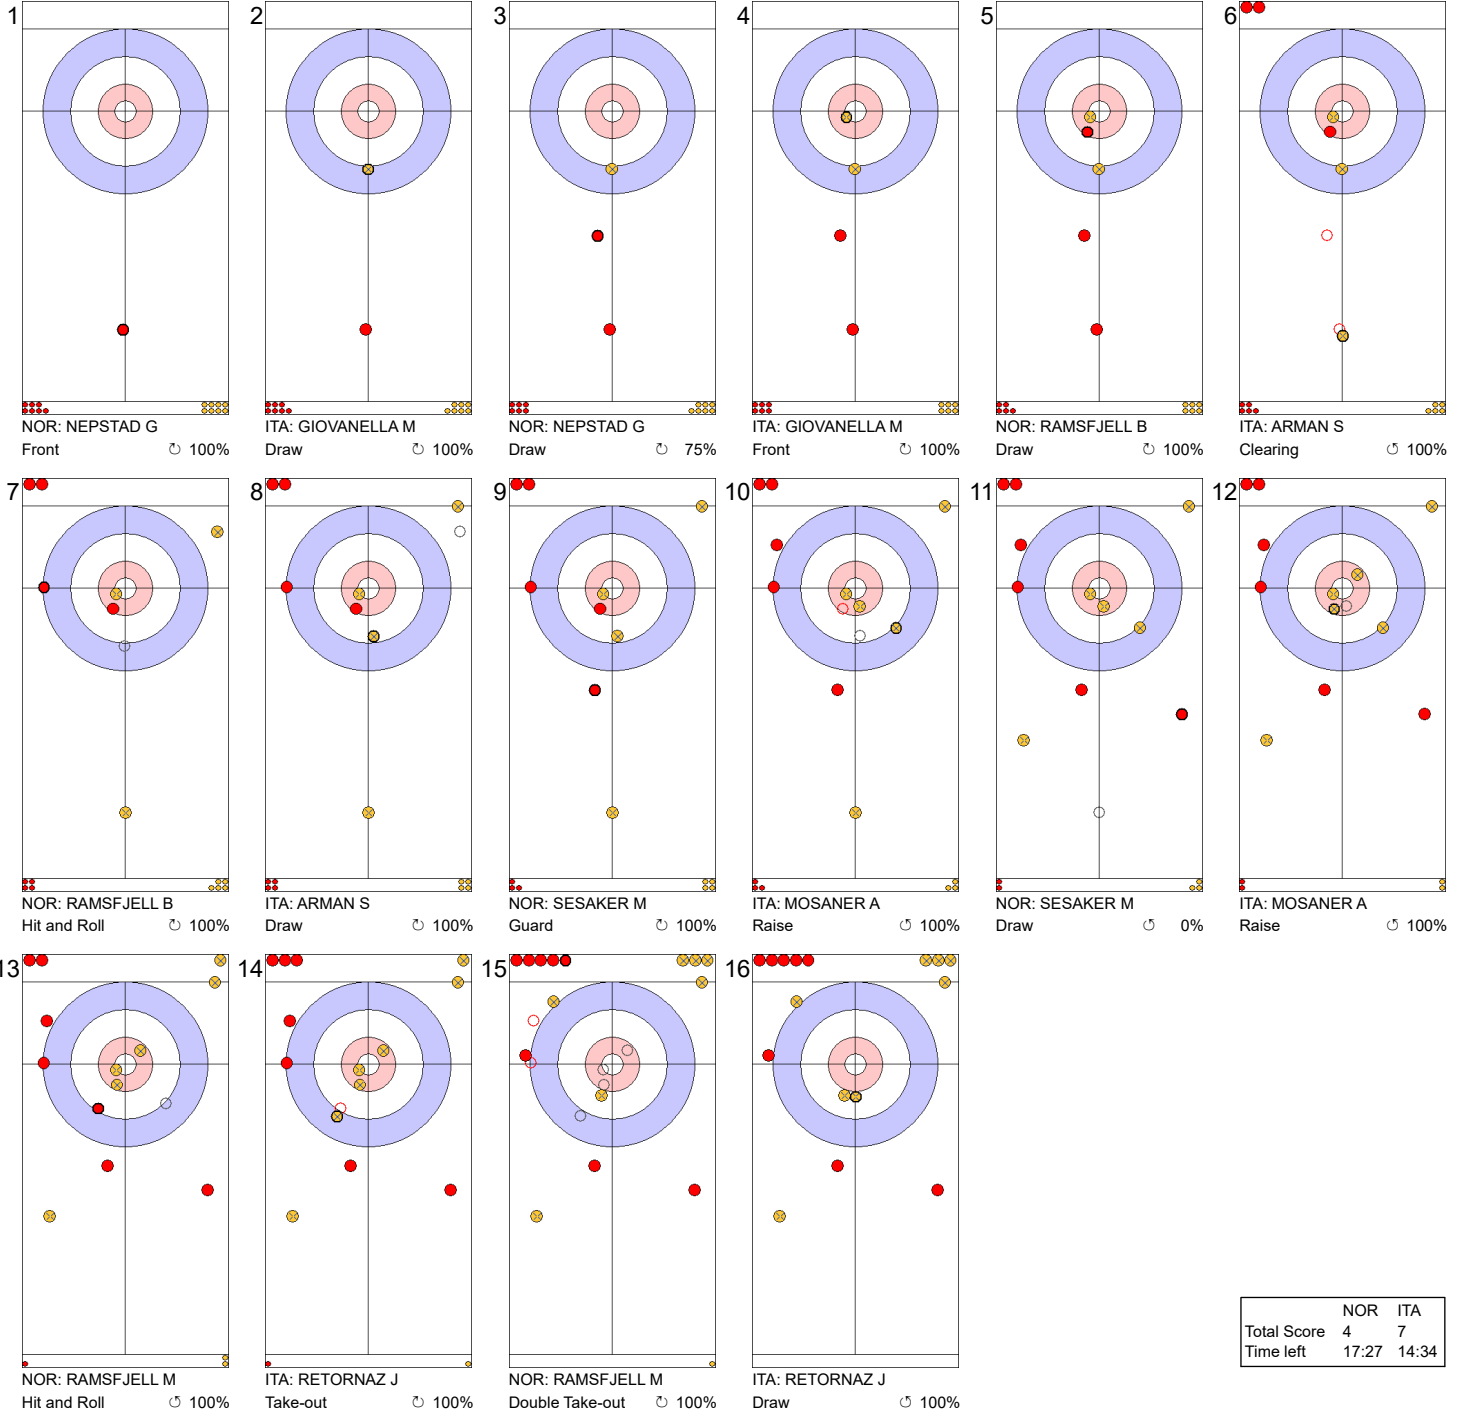

	NOR	ITA
Total Score	2	4
Time left	29:06	28:48

Legend:
 Clockwise
 Counter-clockwise
 - Not considered

Game - Shot by Shot

End 3 ● **NOR - Norway** 2 + 1 (this end) = 3 ⊗ **ITA - Italy** 4 + 0 (this end) = 4

	NOR	ITA
Total Score	3	4
Time left	25:14	23:52

Legend:
↻ Clockwise ↺ Counter-clockwise - Not considered

Game - Shot by Shot

	NOR	ITA
Total Score	4	4
Time left	22:14	18:16

Legend:
 ↻ Clockwise ↺ Counter-clockwise - Not considered

Game - Shot by Shot

End 5 ● **NOR - Norway** 4 + 0 (this end) = 4 ● **ITA - Italy** 4 + 3 (this end) = 7

	NOR	ITA
Total Score	4	7
Time left	17:27	14:34

Legend:
 ↻ Clockwise ↺ Counter-clockwise - Not considered

Game - Shot by Shot

End 6			● NOR - Norway 4 + 1 (this end) = 5			● ITA - Italy 7 + 0 (this end) = 7																	
1		ITA: GIOVANELLA M Draw ⌚ 100%	2		NOR: NEPSTAD G Front ⌚ 100%	3		ITA: GIOVANELLA M Draw ⌚ 100%	4		NOR: NEPSTAD G Front ⌚ 100%	5		ITA: ARMAN S Guard ⌚ 50%	6		NOR: RAMSFJELL B Double Take-out ⌚ 100%						
7		ITA: ARMAN S Hit and Roll ⌚ 100%	8		NOR: RAMSFJELL B Take-out ⌚ 0%	9		ITA: MOSANER A Clearing ⌚ 100%	10		NOR: SESAKER M Draw ⌚ 100%	11		ITA: MOSANER A Guard ⌚ 100%	12		NOR: SESAKER M Promotion Take-out ⌚ 0%						
13		ITA: RETORNAZ J Raise ⌚ 100%	14		NOR: RAMSFJELL M Double Take-out ⌚ 100%	15		ITA: RETORNAZ J Double Take-out ⌚ 100%	16		NOR: RAMSFJELL M Take-out ⌚ 100%		<table border="1"> <tr> <td></td> <td>NOR</td> <td>ITA</td> </tr> <tr> <td>Total Score</td> <td>5</td> <td>7</td> </tr> <tr> <td>Time left</td> <td>12:57</td> <td>12:41</td> </tr> </table>			NOR	ITA	Total Score	5	7	Time left	12:57	12:41
	NOR	ITA																					
Total Score	5	7																					
Time left	12:57	12:41																					