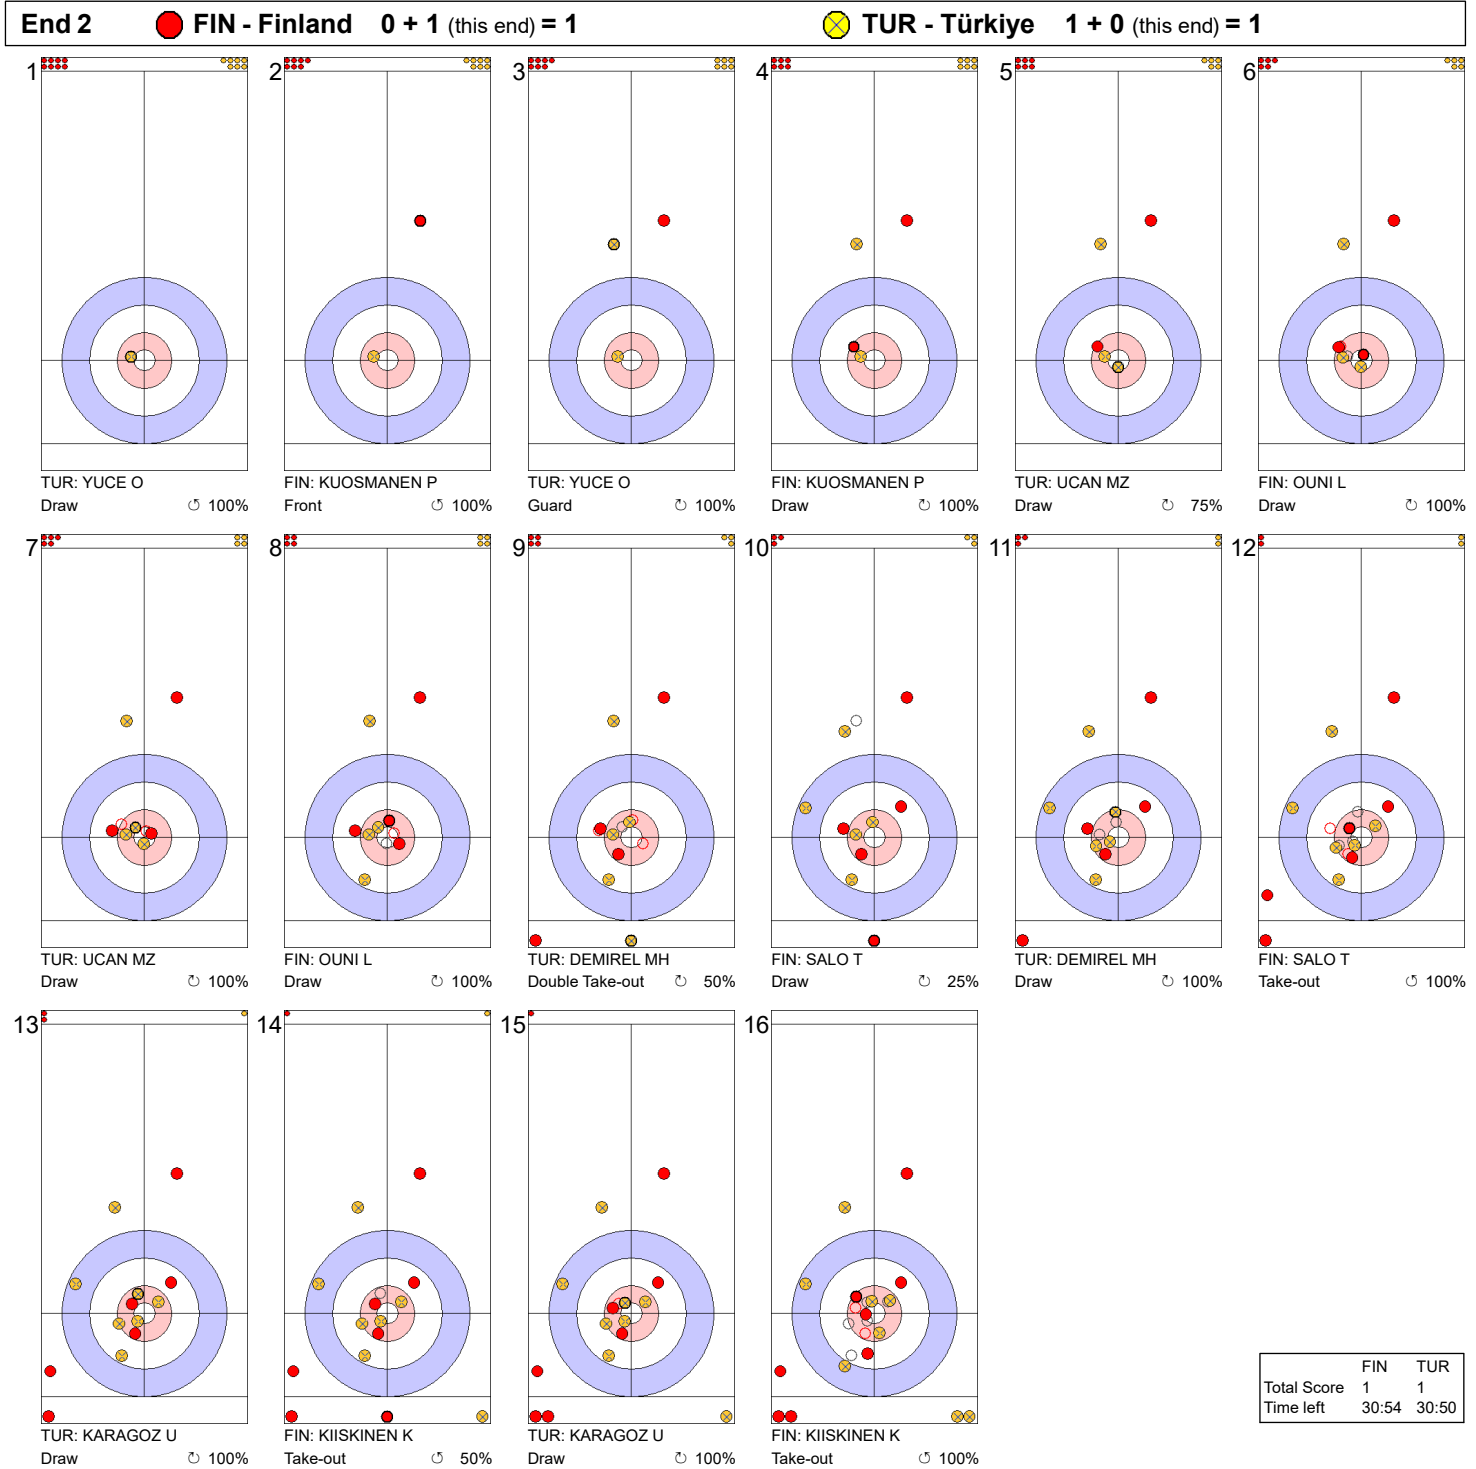

Game - Shot by Shot

Legend:
 ↻ Clockwise ↺ Counter-clockwise - Not considered

Game - Shot by Shot

	FIN	TUR
Total Score	1	1
Time left	30:54	30:50

Legend:
 ↻ Clockwise ↺ Counter-clockwise - Not considered

Game - Shot by Shot

Legend:
 Clockwise
 Counter-clockwise
 - Not considered

Game - Shot by Shot

End 4 ● **FIN - Finland 3 + 0 (this end) = 3** ● **TUR - Türkiye 1 + 2 (this end) = 3**

	FIN	TUR
Total Score	3	3
Time left	25:00	21:45

Legend:
 ↻ Clockwise ↺ Counter-clockwise - Not considered

Game - Shot by Shot

Legend:
 Clockwise
 Counter-clockwise
 - Not considered

Game - Shot by Shot

Legend:
 ↻ Clockwise ↺ Counter-clockwise - Not considered

Game - Shot by Shot

End 7 ● **FIN - Finland 4 + 0 (this end) = 4** ● **TUR - Türkiye 6 + 2 (this end) = 8**

	FIN	TUR
Total Score	4	8
Time left	11:06	10:01

Legend:
 ↻ Clockwise ↺ Counter-clockwise - Not considered