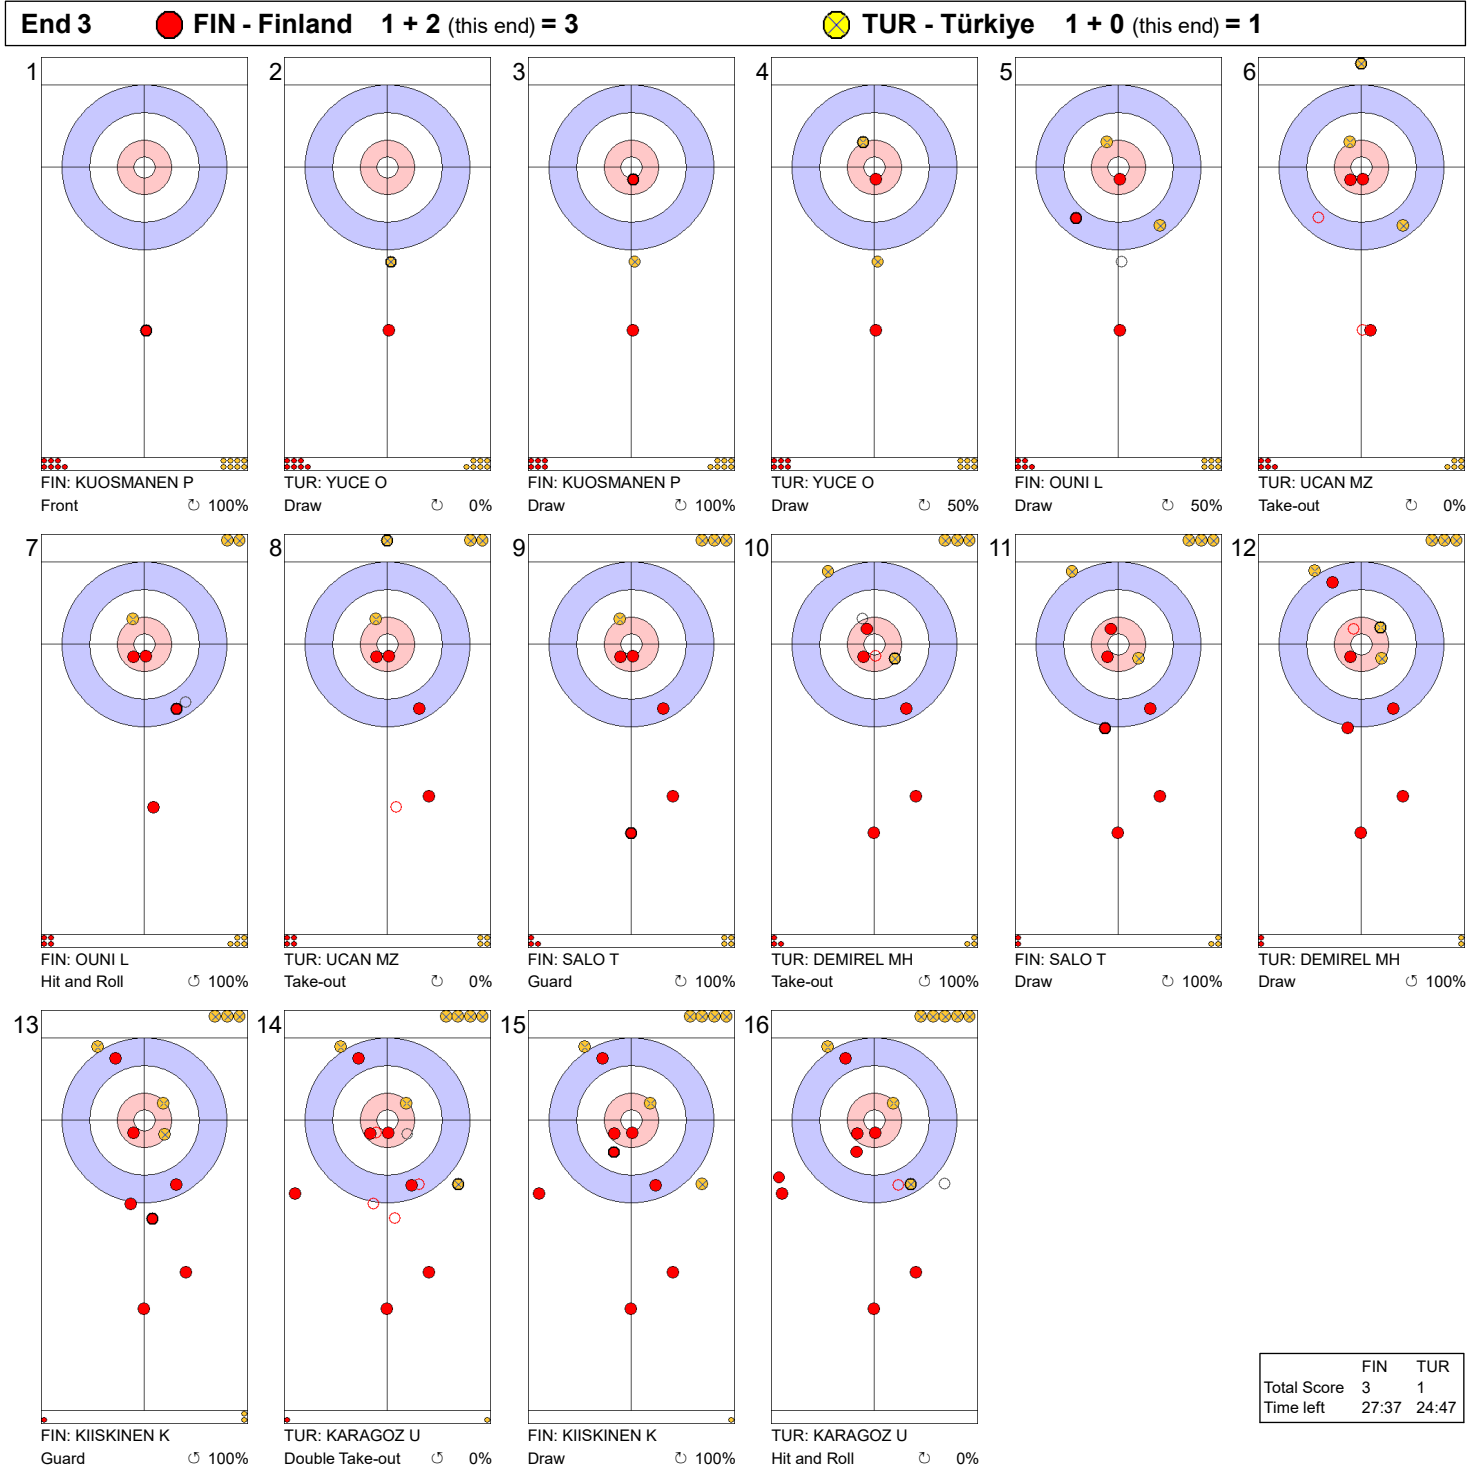

Game - Shot by Shot

Legend:
 ↻ Clockwise ↺ Counter-clockwise - Not considered

Game - Shot by Shot

	FIN	TUR
Total Score	1	1
Time left	30:54	30:50

Legend:
 ↻ Clockwise ↺ Counter-clockwise - Not considered

Game - Shot by Shot

Legend:
 Clockwise
 Counter-clockwise
 - Not considered

Game - Shot by Shot

End 4 ● **FIN - Finland 3 + 0 (this end) = 3** ● **TUR - Türkiye 1 + 2 (this end) = 3**

	FIN	TUR
Total Score	3	3
Time left	25:00	21:45

Legend:
 ↻ Clockwise ↺ Counter-clockwise - Not considered

Game - Shot by Shot

Legend:
 Clockwise
 Counter-clockwise
 - Not considered

Game - Shot by Shot

Legend:
 ↻ Clockwise ↺ Counter-clockwise - Not considered

Game - Shot by Shot

End 7 ● **FIN - Finland 4 + 0 (this end) = 4** ● **TUR - Türkiye 6 + 2 (this end) = 8**

	FIN	TUR
Total Score	4	8
Time left	11:06	10:01

Legend:
 ↻ Clockwise ↺ Counter-clockwise - Not considered