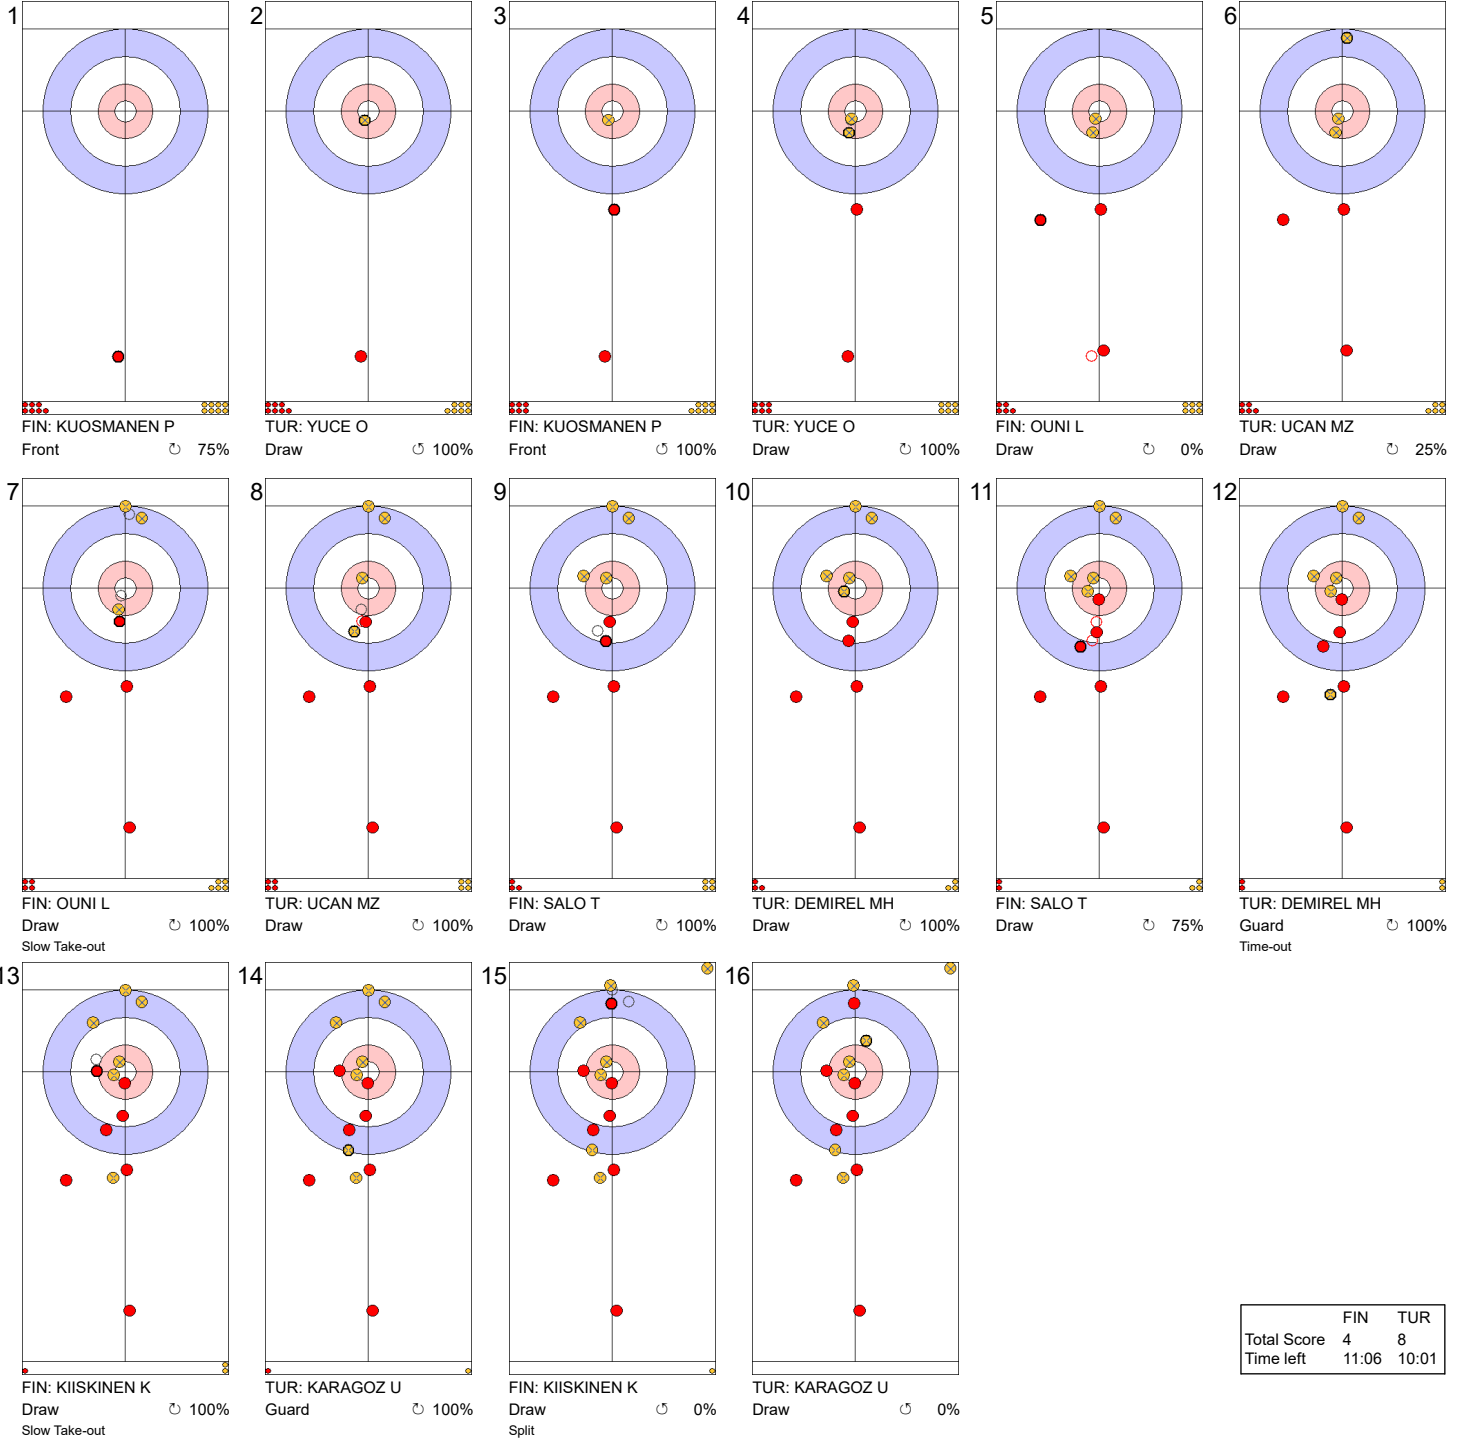

Legend:
 Clockwise
 Counter-clockwise
 - Not considered

Game - Shot by Shot

End 4 ● **FIN - Finland 3 + 0 (this end) = 3** ● **TUR - Türkiye 1 + 2 (this end) = 3**

	FIN	TUR
Total Score	3	3
Time left	25:00	21:45

Legend:
 ↻ Clockwise ↺ Counter-clockwise - Not considered

Game - Shot by Shot

Legend:
 Clockwise
 Counter-clockwise
 - Not considered

Game - Shot by Shot

Legend:
 ↻ Clockwise ↺ Counter-clockwise - Not considered

Game - Shot by Shot

End 7 ● **FIN - Finland 4 + 0 (this end) = 4** ● **TUR - Türkiye 6 + 2 (this end) = 8**

	FIN	TUR
Total Score	4	8
Time left	11:06	10:01

Legend:
 ↻ Clockwise ↺ Counter-clockwise - Not considered

Game - Shot by Shot

End 8			● FIN - Finland 4 + 1 (this end) = 5			⊗ TUR - Türkiye 8 + 0 (this end) = 8											
1		TUR: YUCE O Draw ⌚ 100%	2		FIN: KUOSMANEN P Front ⌚ 100%	3		TUR: YUCE O Draw ⌚ 100%	4		FIN: KUOSMANEN P Front ⌚ 100%	5		TUR: UCAN MZ Draw Split ⌚ 100%	6		FIN: OUNI L Draw ⌚ 100%
7		TUR: UCAN MZ Draw ⌚ 50%	8		FIN: OUNI L Draw Slow Take-out ⌚ 50%	9		TUR: DEMIREL MH Take-out ⌚ 100%	10		FIN: SALO T Raise ⌚ 75%	11		TUR: DEMIREL MH Take-out ⌚ 0%	12		FIN: SALO T Take-out Split ⌚ 100%
13		TUR: KARAGOZ U Double Take-out ⌚ 100%	14		FIN: KIISKINEN K Hit and Roll ⌚ 100%	15		TUR: KARAGOZ U Promotion Take-out ⌚ 75%	16		FIN: KIISKINEN K Take-out ⌚ 100%						