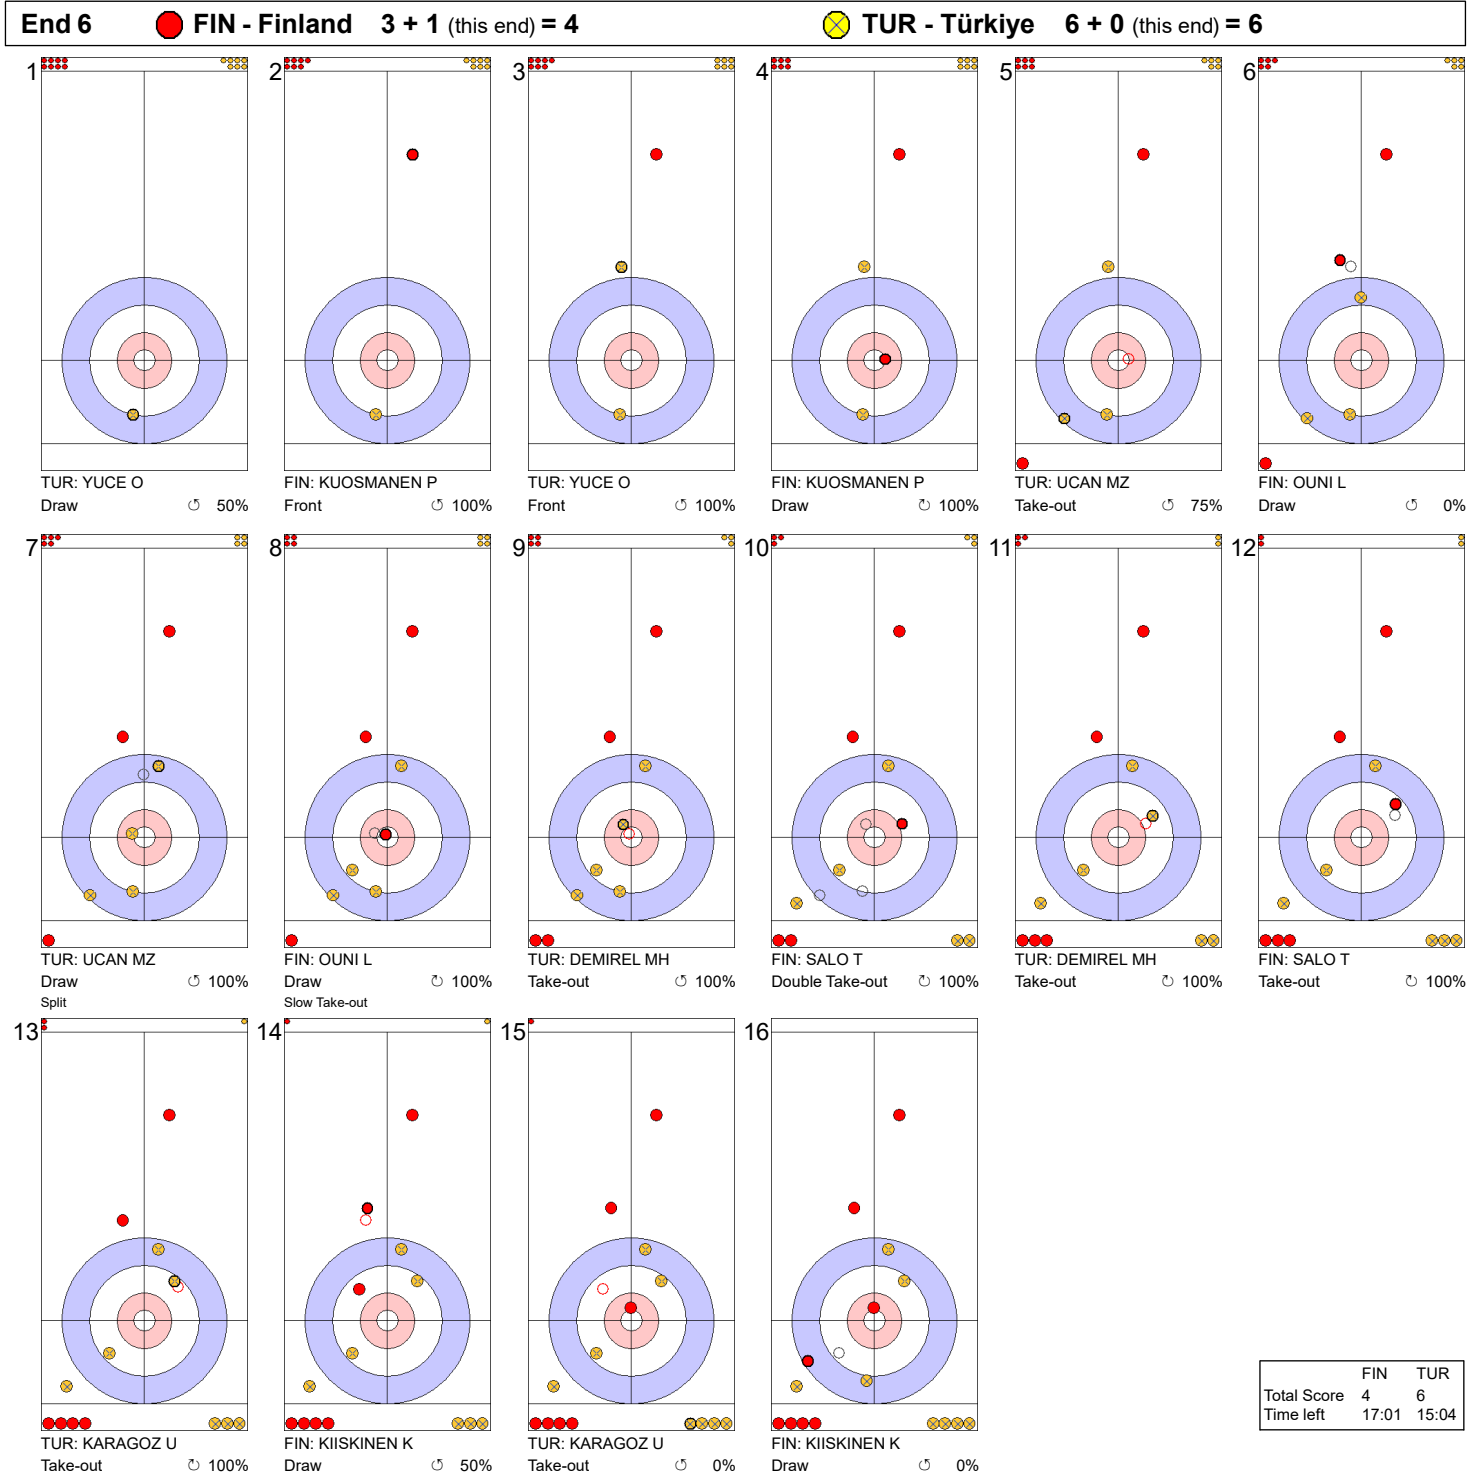

Game - Shot by Shot

Legend:
 ↻ Clockwise ↺ Counter-clockwise - Not considered

Game - Shot by Shot

	FIN	TUR
Total Score	1	1
Time left	30:54	30:50

Legend:
 ↻ Clockwise ↺ Counter-clockwise - Not considered

Game - Shot by Shot

Legend:
 Clockwise
 Counter-clockwise
 - Not considered

Game - Shot by Shot

End 4 ● **FIN - Finland 3 + 0 (this end) = 3** ● **TUR - Türkiye 1 + 2 (this end) = 3**

	FIN	TUR
Total Score	3	3
Time left	25:00	21:45

Legend:
 ↻ Clockwise ↺ Counter-clockwise - Not considered

Game - Shot by Shot

Legend:
 Clockwise
 Counter-clockwise
 - Not considered

Game - Shot by Shot

Legend:
 ↻ Clockwise ↺ Counter-clockwise - Not considered

Game - Shot by Shot

End 7 ● **FIN - Finland 4 + 0 (this end) = 4** ● **TUR - Türkiye 6 + 2 (this end) = 8**

	FIN	TUR
Total Score	4	8
Time left	11:06	10:01

Legend:
 ↻ Clockwise ↺ Counter-clockwise - Not considered