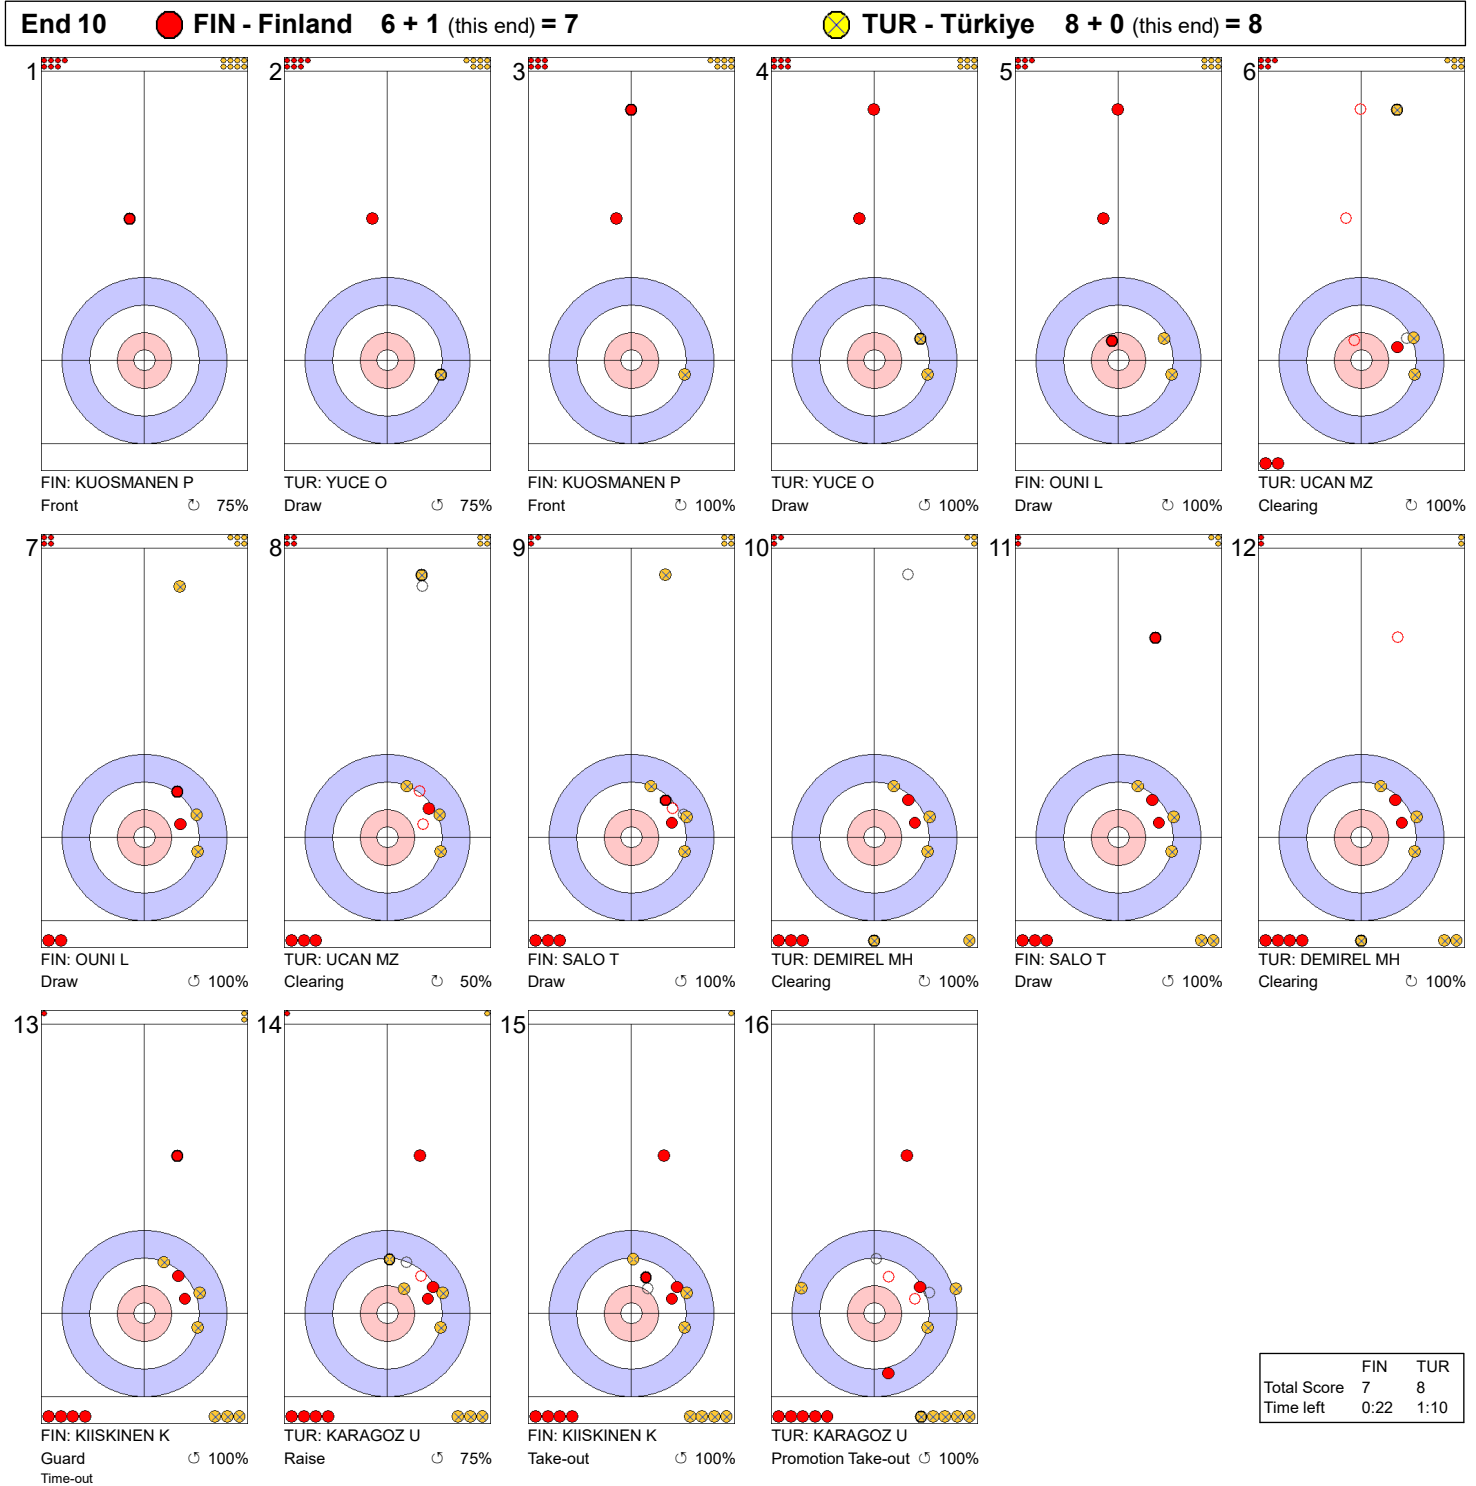

Game - Shot by Shot

End 7 ● **FIN - Finland 4 + 0 (this end) = 4** ● **TUR - Türkiye 6 + 2 (this end) = 8**

	FIN	TUR
Total Score	4	8
Time left	11:06	10:01

Legend:
 ↻ Clockwise ↺ Counter-clockwise - Not considered

Game - Shot by Shot

End 8			● FIN - Finland 4 + 1 (this end) = 5			⊗ TUR - Türkiye 8 + 0 (this end) = 8											
1		TUR: YUCE O Draw ⌚ 100%	2		FIN: KUOSMANEN P Front ⌚ 100%	3		TUR: YUCE O Draw ⌚ 100%	4		FIN: KUOSMANEN P Front ⌚ 100%	5		TUR: UCAN MZ Draw Split ⌚ 100%	6		FIN: OUNI L Draw ⌚ 100%
7		TUR: UCAN MZ Draw ⌚ 50%	8		FIN: OUNI L Draw Slow Take-out ⌚ 50%	9		TUR: DEMIREL MH Take-out ⌚ 100%	10		FIN: SALO T Raise ⌚ 75%	11		TUR: DEMIREL MH Take-out ⌚ 0%	12		FIN: SALO T Take-out Split ⌚ 100%
13		TUR: KARAGOZ U Double Take-out ⌚ 100%	14		FIN: KIISKINEN K Hit and Roll ⌚ 100%	15		TUR: KARAGOZ U Promotion Take-out ⌚ 75%	16		FIN: KIISKINEN K Take-out ⌚ 100%						

	FIN	TUR
Total Score	5	8
Time left	6:49	6:40

Legend:
 ⌚ Clockwise ⌚ Counter-clockwise - Not considered

Game - Shot by Shot

End 9 ● **FIN - Finland** 5 + 1 (this end) = 6 ● **TUR - Türkiye** 8 + 0 (this end) = 8

	FIN	TUR
Total Score	6	8
Time left	3:47	4:52

Legend:
 ↻ Clockwise ↺ Counter-clockwise - Not considered

Game - Shot by Shot

	FIN	TUR
Total Score	7	8
Time left	0:22	1:10

Legend:
 Clockwise Counter-clockwise - Not considered