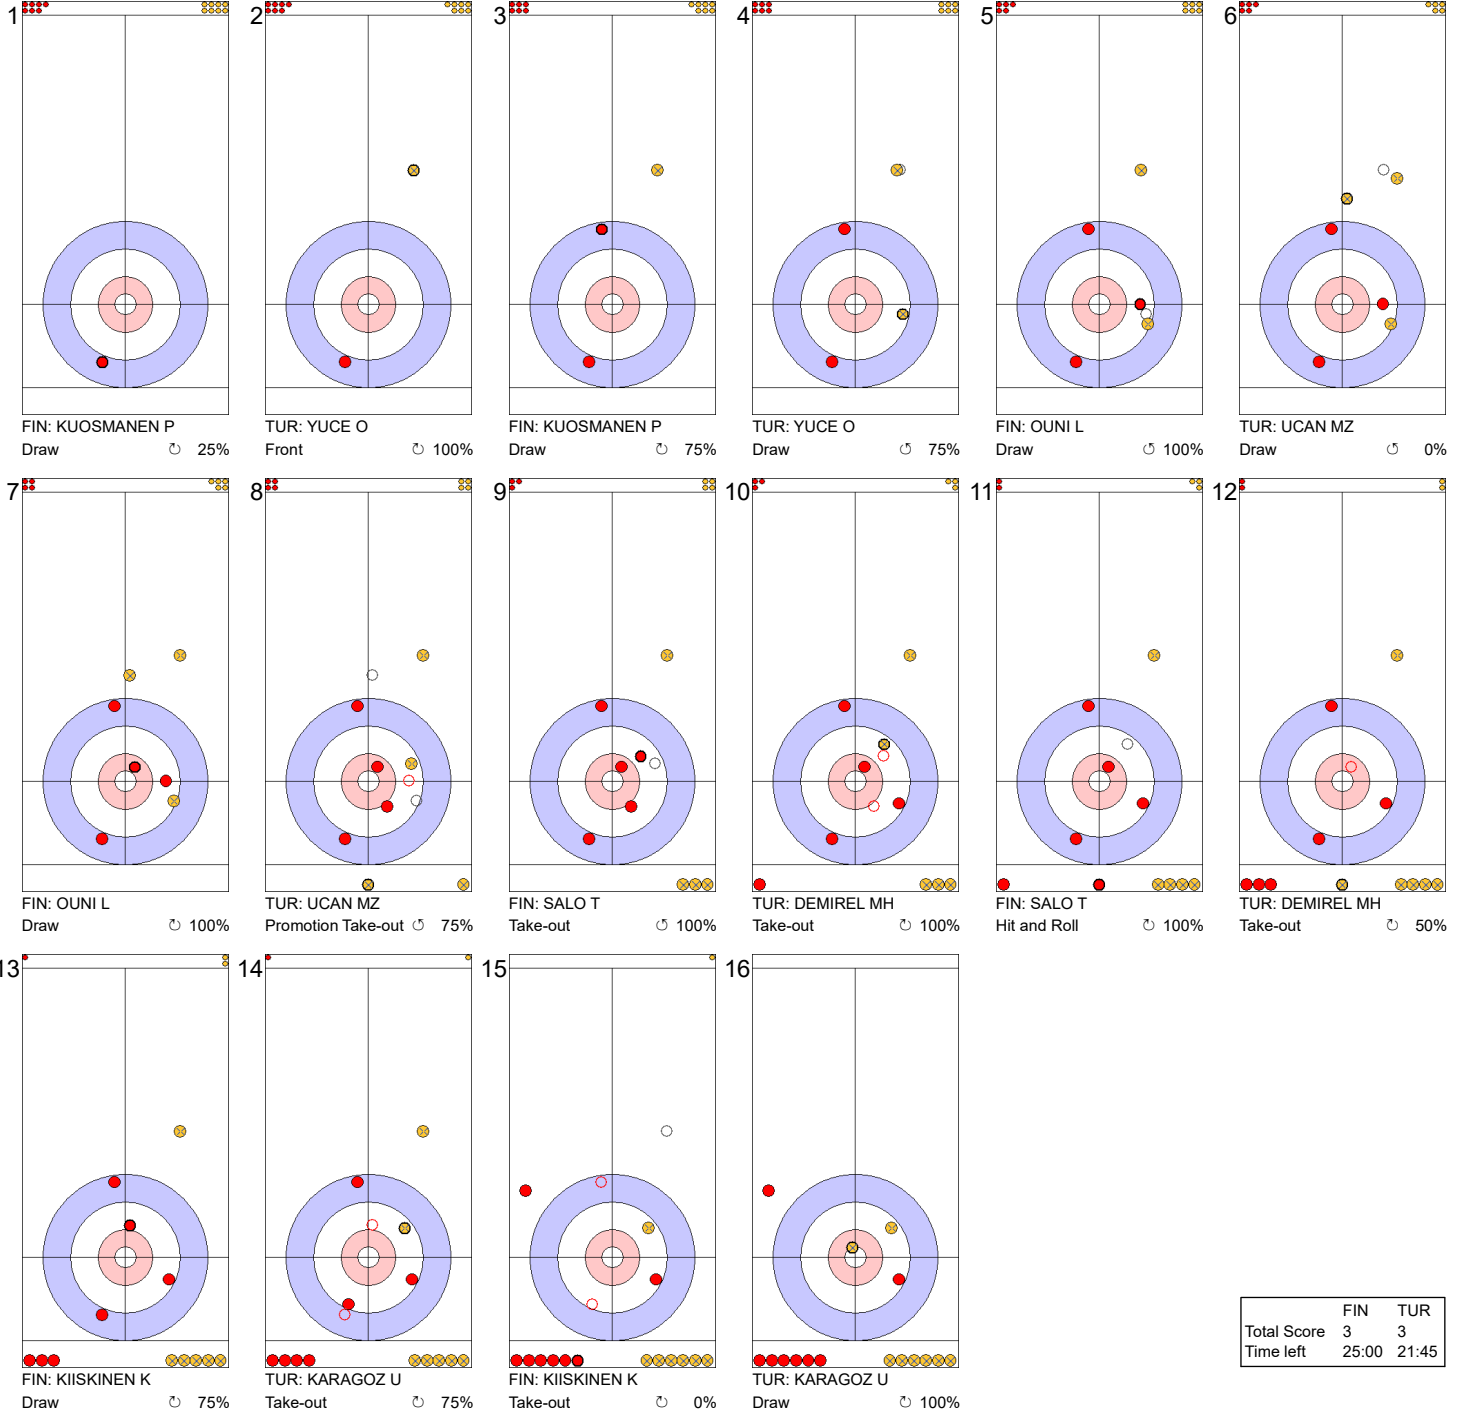

Game - Shot by Shot

Legend:
 ↻ Clockwise ↺ Counter-clockwise - Not considered

Game - Shot by Shot

	FIN	TUR
Total Score	1	1
Time left	30:54	30:50

Legend:
 ↻ Clockwise ↺ Counter-clockwise - Not considered

Game - Shot by Shot

Legend:
 Clockwise
 Counter-clockwise
 - Not considered

Game - Shot by Shot

End 4 ● **FIN - Finland 3 + 0 (this end) = 3** ● **TUR - Türkiye 1 + 2 (this end) = 3**

	FIN	TUR
Total Score	3	3
Time left	25:00	21:45

Legend:
 ↻ Clockwise ↺ Counter-clockwise - Not considered

Game - Shot by Shot

Legend:
 Clockwise
 Counter-clockwise
 - Not considered

Game - Shot by Shot

Legend:
 ↻ Clockwise ↺ Counter-clockwise - Not considered

Game - Shot by Shot

End 7 ● **FIN - Finland 4 + 0 (this end) = 4** ● **TUR - Türkiye 6 + 2 (this end) = 8**

	FIN	TUR
Total Score	4	8
Time left	11:06	10:01

Legend:
 ↻ Clockwise ↺ Counter-clockwise - Not considered