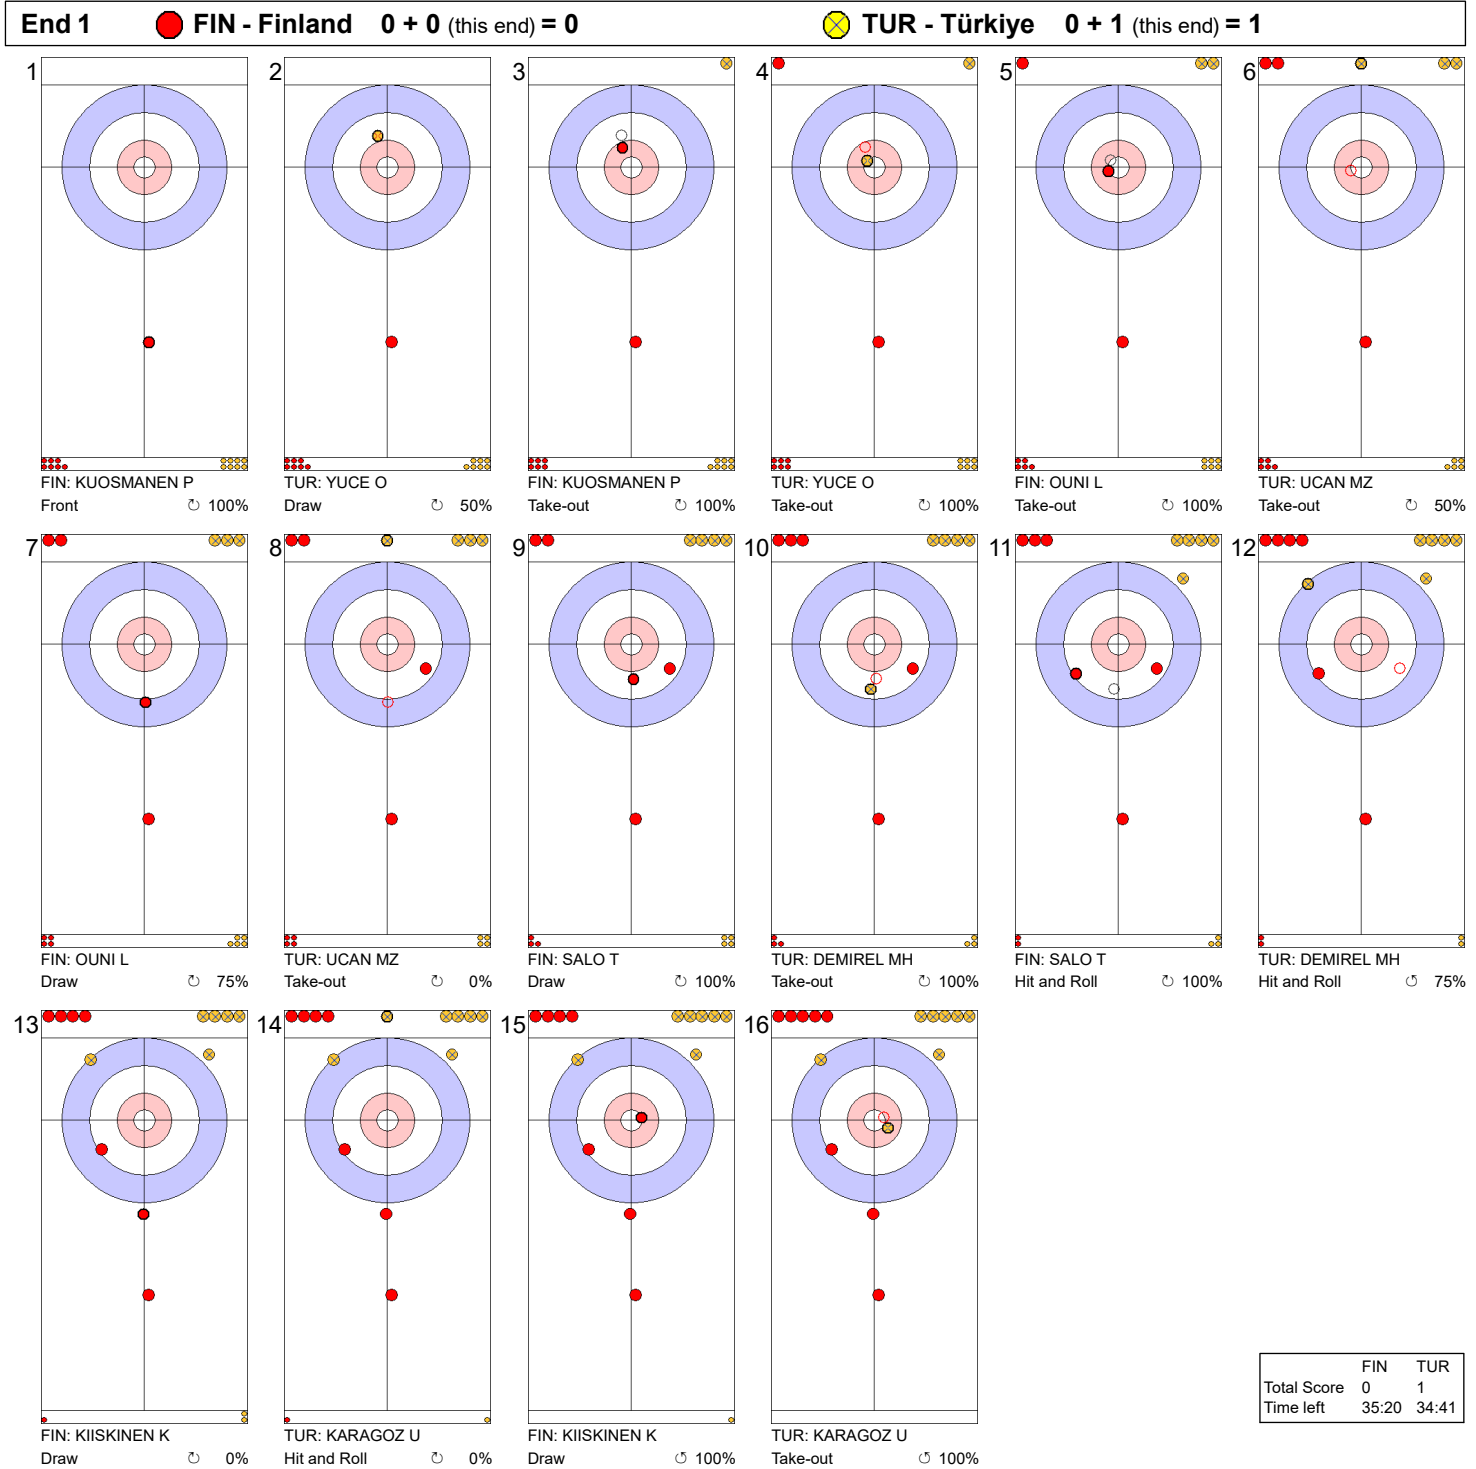

Game - Shot by Shot

Legend:
 ↻ Clockwise ↺ Counter-clockwise - Not considered

Game - Shot by Shot

	FIN	TUR
Total Score	1	1
Time left	30:54	30:50

Legend:
 ↻ Clockwise ↺ Counter-clockwise - Not considered

Game - Shot by Shot

Legend:
 Clockwise
 Counter-clockwise
 - Not considered

Game - Shot by Shot

End 4 ● **FIN - Finland 3 + 0 (this end) = 3** ● **TUR - Türkiye 1 + 2 (this end) = 3**

	FIN	TUR
Total Score	3	3
Time left	25:00	21:45

Legend:
 ↻ Clockwise ↺ Counter-clockwise - Not considered

Game - Shot by Shot

Legend:
 Clockwise
 Counter-clockwise
 - Not considered

Game - Shot by Shot

Legend:
 ↻ Clockwise ↺ Counter-clockwise - Not considered

Game - Shot by Shot

End 7 ● **FIN - Finland 4 + 0 (this end) = 4** ● **TUR - Türkiye 6 + 2 (this end) = 8**

	FIN	TUR
Total Score	4	8
Time left	11:06	10:01

Legend:
 ↻ Clockwise ↺ Counter-clockwise - Not considered