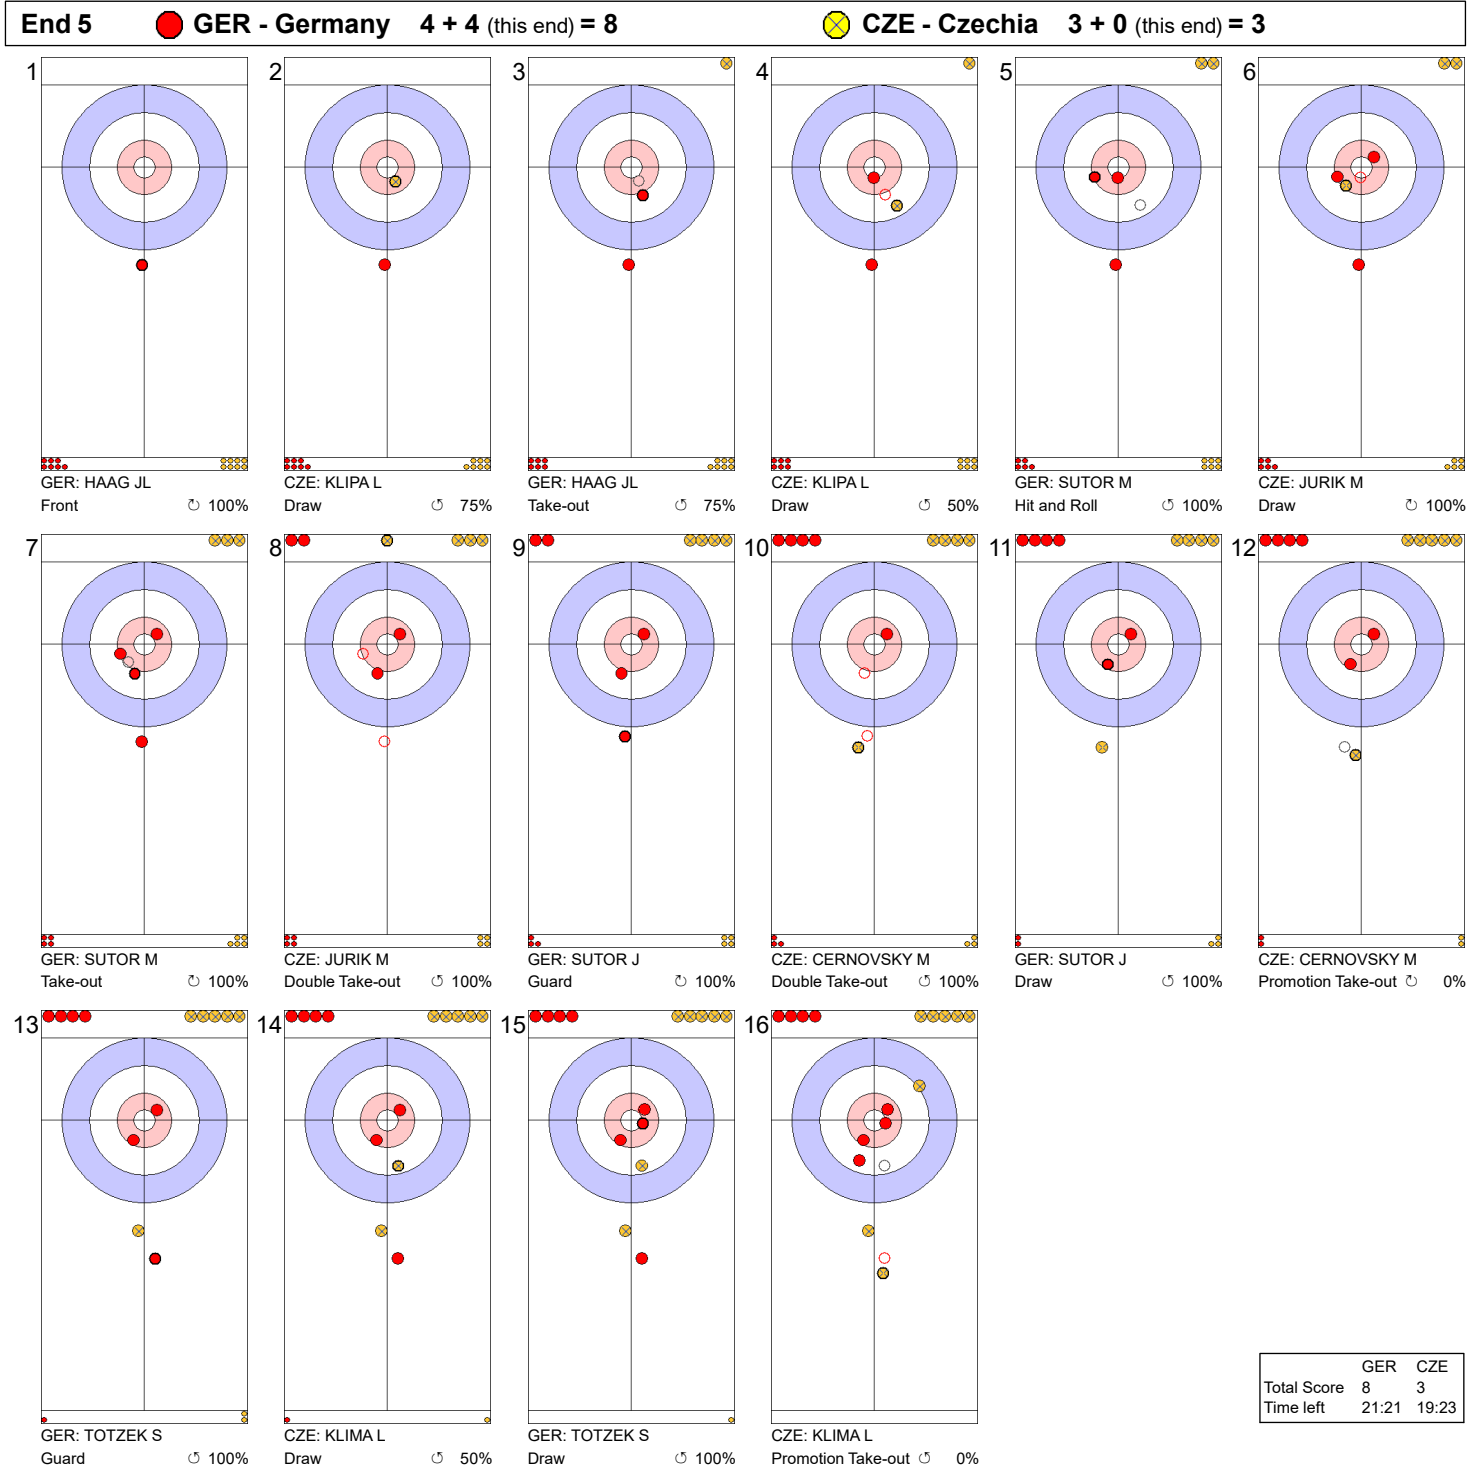

	GER	CZE
Total Score	1	1
Time left	31:41	31:38

**Legend:**  
 ↻ Clockwise   ↺ Counter-clockwise   - Not considered

**Game - Shot by Shot**

**End 3**   ● **GER - Germany** 1 + 0 (this end) = 1   ● **CZE - Czechia** 1 + 2 (this end) = 3

	GER	CZE
Total Score	1	3
Time left	28:37	27:55

**Legend:**  
 ↻ Clockwise      ↺ Counter-clockwise      - Not considered

**Game - Shot by Shot**

**Legend:**  
 ↻ Clockwise      ↺ Counter-clockwise      - Not considered

**Game - Shot by Shot**

**Legend:**  
 ↻ Clockwise      ↺ Counter-clockwise      - Not considered

**Game - Shot by Shot**

	GER	CZE
Total Score	9	3
Time left	17:16	16:05

**Legend:**  
 ⌚ Clockwise      ⌚ Counter-clockwise      - Not considered

**Game - Shot by Shot**

**Legend:**  
 ↻ Clockwise      ↺ Counter-clockwise      - Not considered