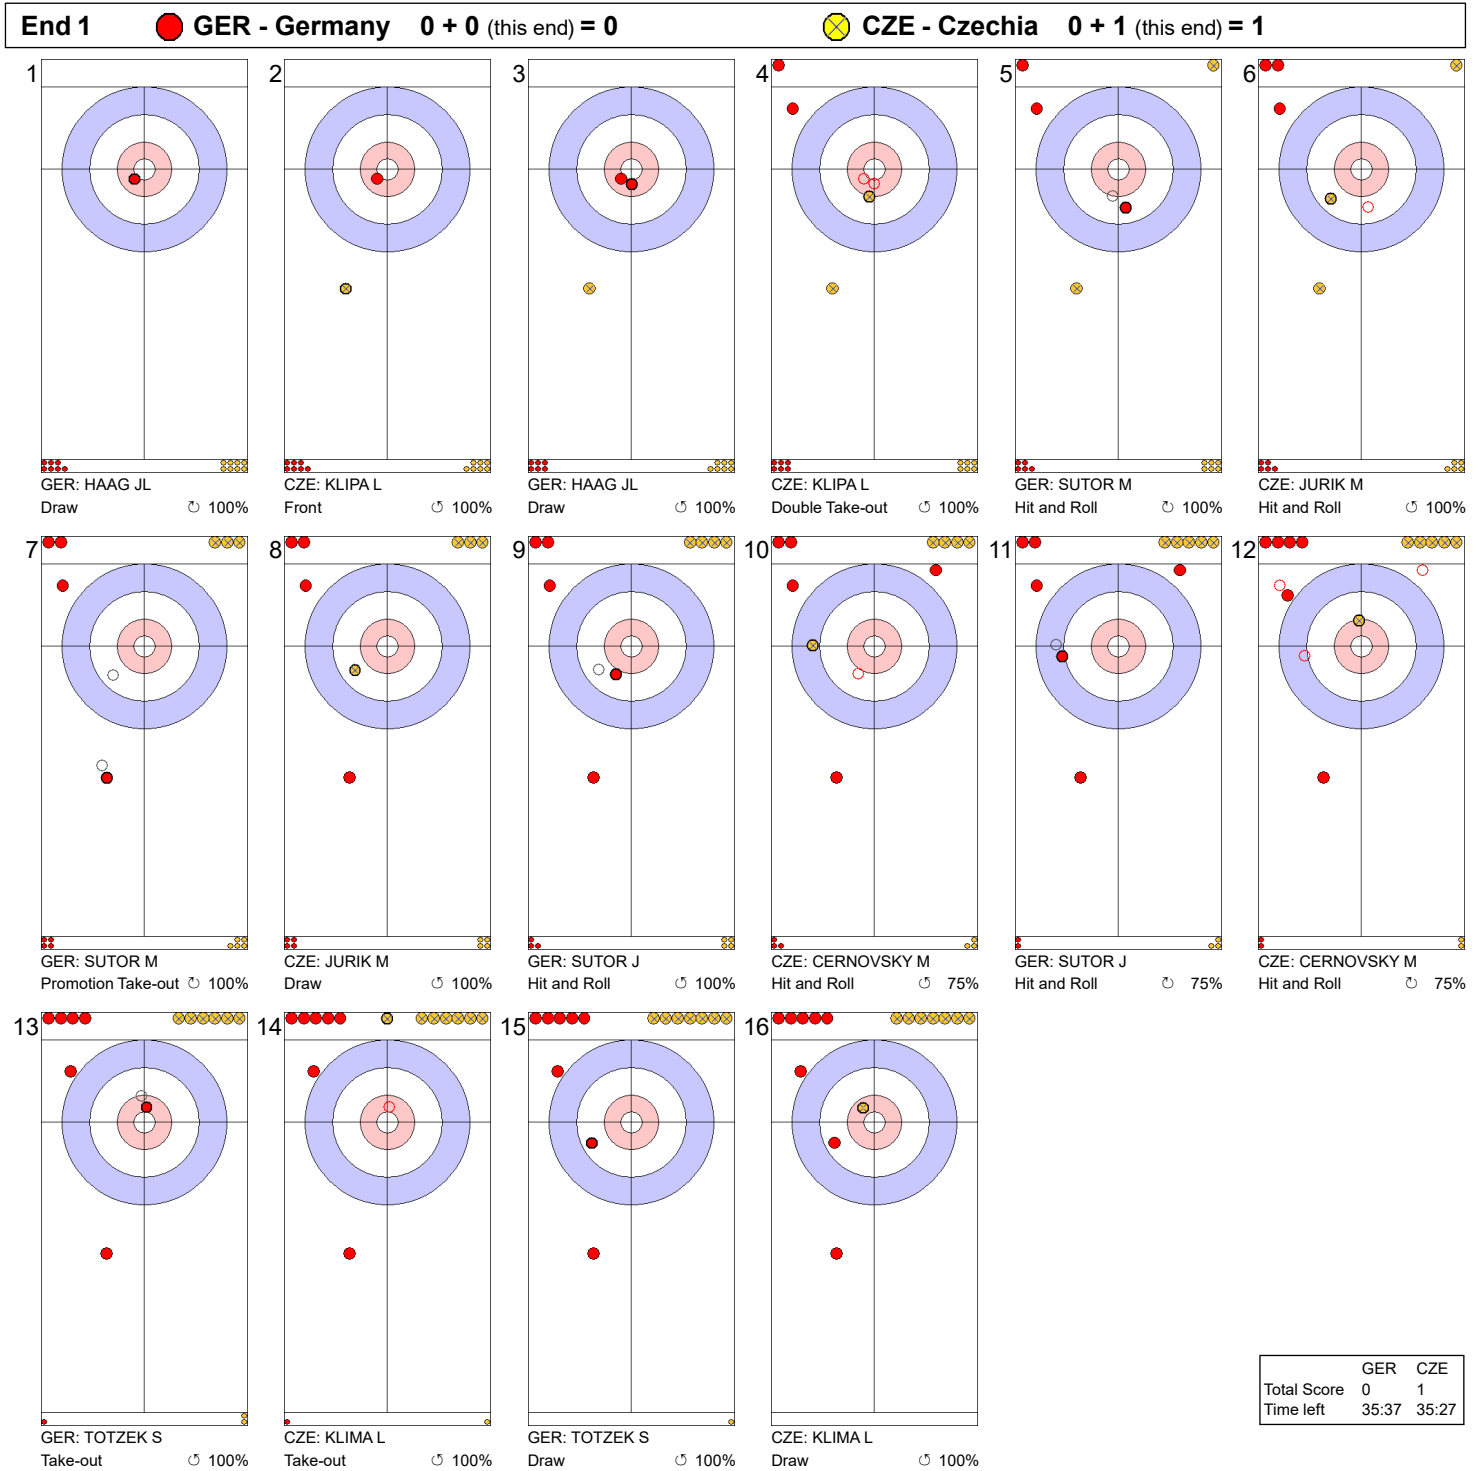

**Game - Shot by Shot**

**Legend:**  
 ↻ Clockwise      ↺ Counter-clockwise      - Not considered

**Game - Shot by Shot**

**End 2**   ● **GER - Germany** 0 + 1 (this end) = 1   ● **CZE - Czechia** 1 + 0 (this end) = 1

Shot	Player	Result	Rotation
1	CZE: KLIPA L	Front	100%
2	GER: HAAG JL	Draw	100%
3	CZE: KLIPA L	Draw	100%
4	GER: HAAG JL	Draw	75%
5	CZE: JURIK M	Draw	100%
6	GER: SUTOR M	Double Take-out	0%
7	CZE: JURIK M	Draw	100%
8	GER: SUTOR M	Promotion Take-out	100%
9	CZE: CERNOVSKY M	Promotion Take-out	100%
10	GER: SUTOR J	Double Take-out	100%
11	CZE: CERNOVSKY M	Draw	100%
12	GER: SUTOR J	Promotion Take-out	100%
13	CZE: KLIMA L	Hit and Roll	75%
14	GER: TOTZEK S	Hit and Roll	100%
15	CZE: KLIMA L	Double Take-out	100%
16	GER: TOTZEK S	Draw	100%

	GER	CZE
Total Score	1	1
Time left	31:41	31:38

**Legend:**  
 ↻ Clockwise   ↺ Counter-clockwise   - Not considered

**Game - Shot by Shot**

**End 3**   ● **GER - Germany** 1 + 0 (this end) = 1   ● **CZE - Czechia** 1 + 2 (this end) = 3

**Game - Shot by Shot**

**Legend:**  
 ↻ Clockwise      ↺ Counter-clockwise      - Not considered