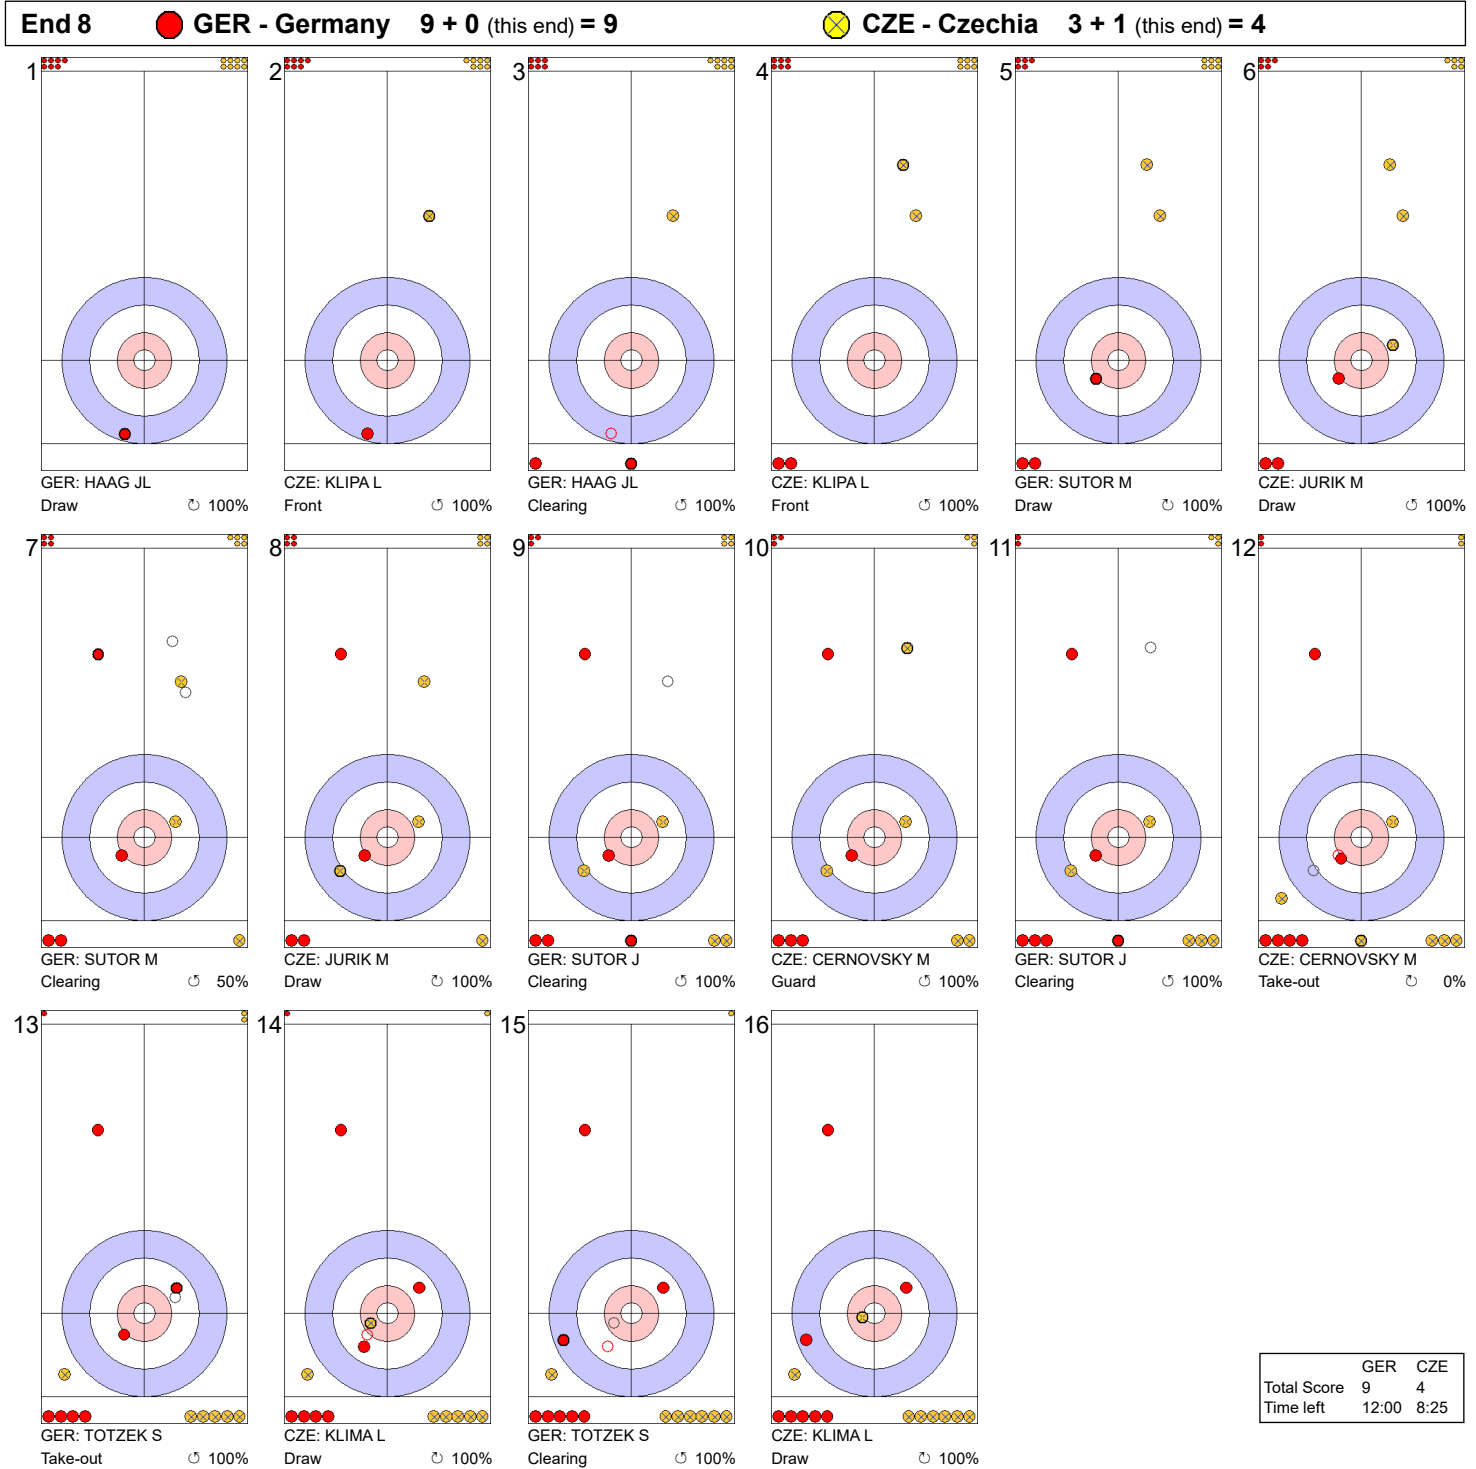

	GER	CZE
Total Score	1	1
Time left	31:41	31:38

**Legend:**  
 ↻ Clockwise   ↺ Counter-clockwise   - Not considered

**Game - Shot by Shot**

**End 3**   ● **GER - Germany** 1 + 0 (this end) = 1   ● **CZE - Czechia** 1 + 2 (this end) = 3

	GER	CZE
Total Score	1	3
Time left	28:37	27:55

**Legend:**  
 ↻ Clockwise      ↺ Counter-clockwise      - Not considered

**Game - Shot by Shot**

**Legend:**  
 ↻ Clockwise      ↺ Counter-clockwise      - Not considered

**Game - Shot by Shot**

**Legend:**  
 ↻ Clockwise      ↺ Counter-clockwise      - Not considered

**Game - Shot by Shot**

	GER	CZE
Total Score	9	3
Time left	17:16	16:05

**Legend:**  
 ⌚ Clockwise      ⌚ Counter-clockwise      - Not considered

**Game - Shot by Shot**

**Legend:**  
 ↻ Clockwise      ↺ Counter-clockwise      - Not considered