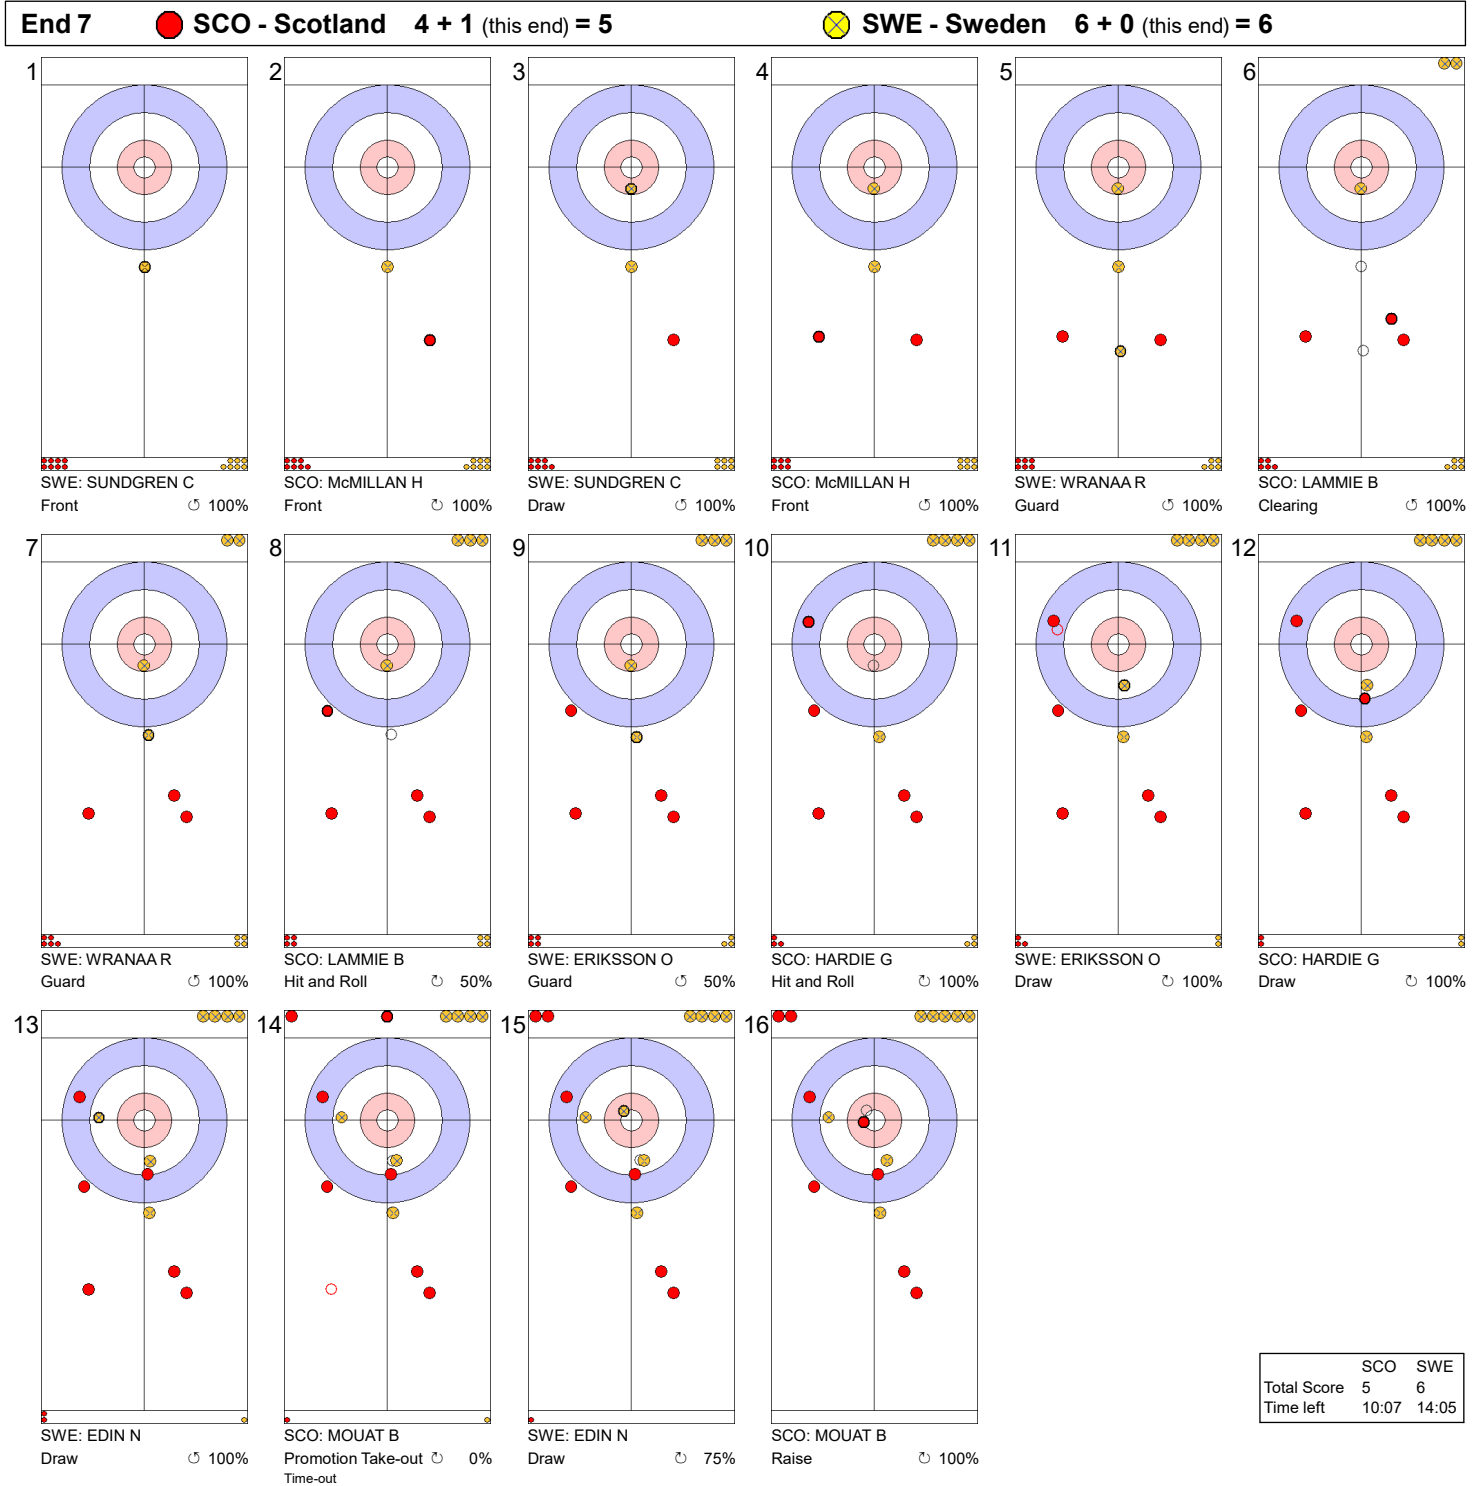

Legend:
 ⌚ Clockwise ⌚ Counter-clockwise - Not considered

Game - Shot by Shot

Legend:
 ↻ Clockwise ↺ Counter-clockwise - Not considered

Game - Shot by Shot

	SCO	SWE
Total Score	4	5
Time left	19:07	23:17

Legend:
 ⌚ Clockwise ⌚ Counter-clockwise - Not considered

Game - Shot by Shot

Legend:
 Clockwise
 Counter-clockwise
 - Not considered

Game - Shot by Shot

Legend:
 ↻ Clockwise ↺ Counter-clockwise - Not considered

Game - Shot by Shot

Legend:
 ↻ Clockwise ↺ Counter-clockwise - Not considered

Game - Shot by Shot

End 9 ● **SCO - Scotland** 5 + 0 (this end) = 5 ● **SWE - Sweden** 7 + 1 (this end) = 8

	SCO	SWE
Total Score	5	8
Time left	2:25	5:58

Legend:
 ↻ Clockwise ↺ Counter-clockwise - Not considered

Game - Shot by Shot

Legend:
 ↻ Clockwise ↺ Counter-clockwise - Not considered
 X Unfinished end due to concession