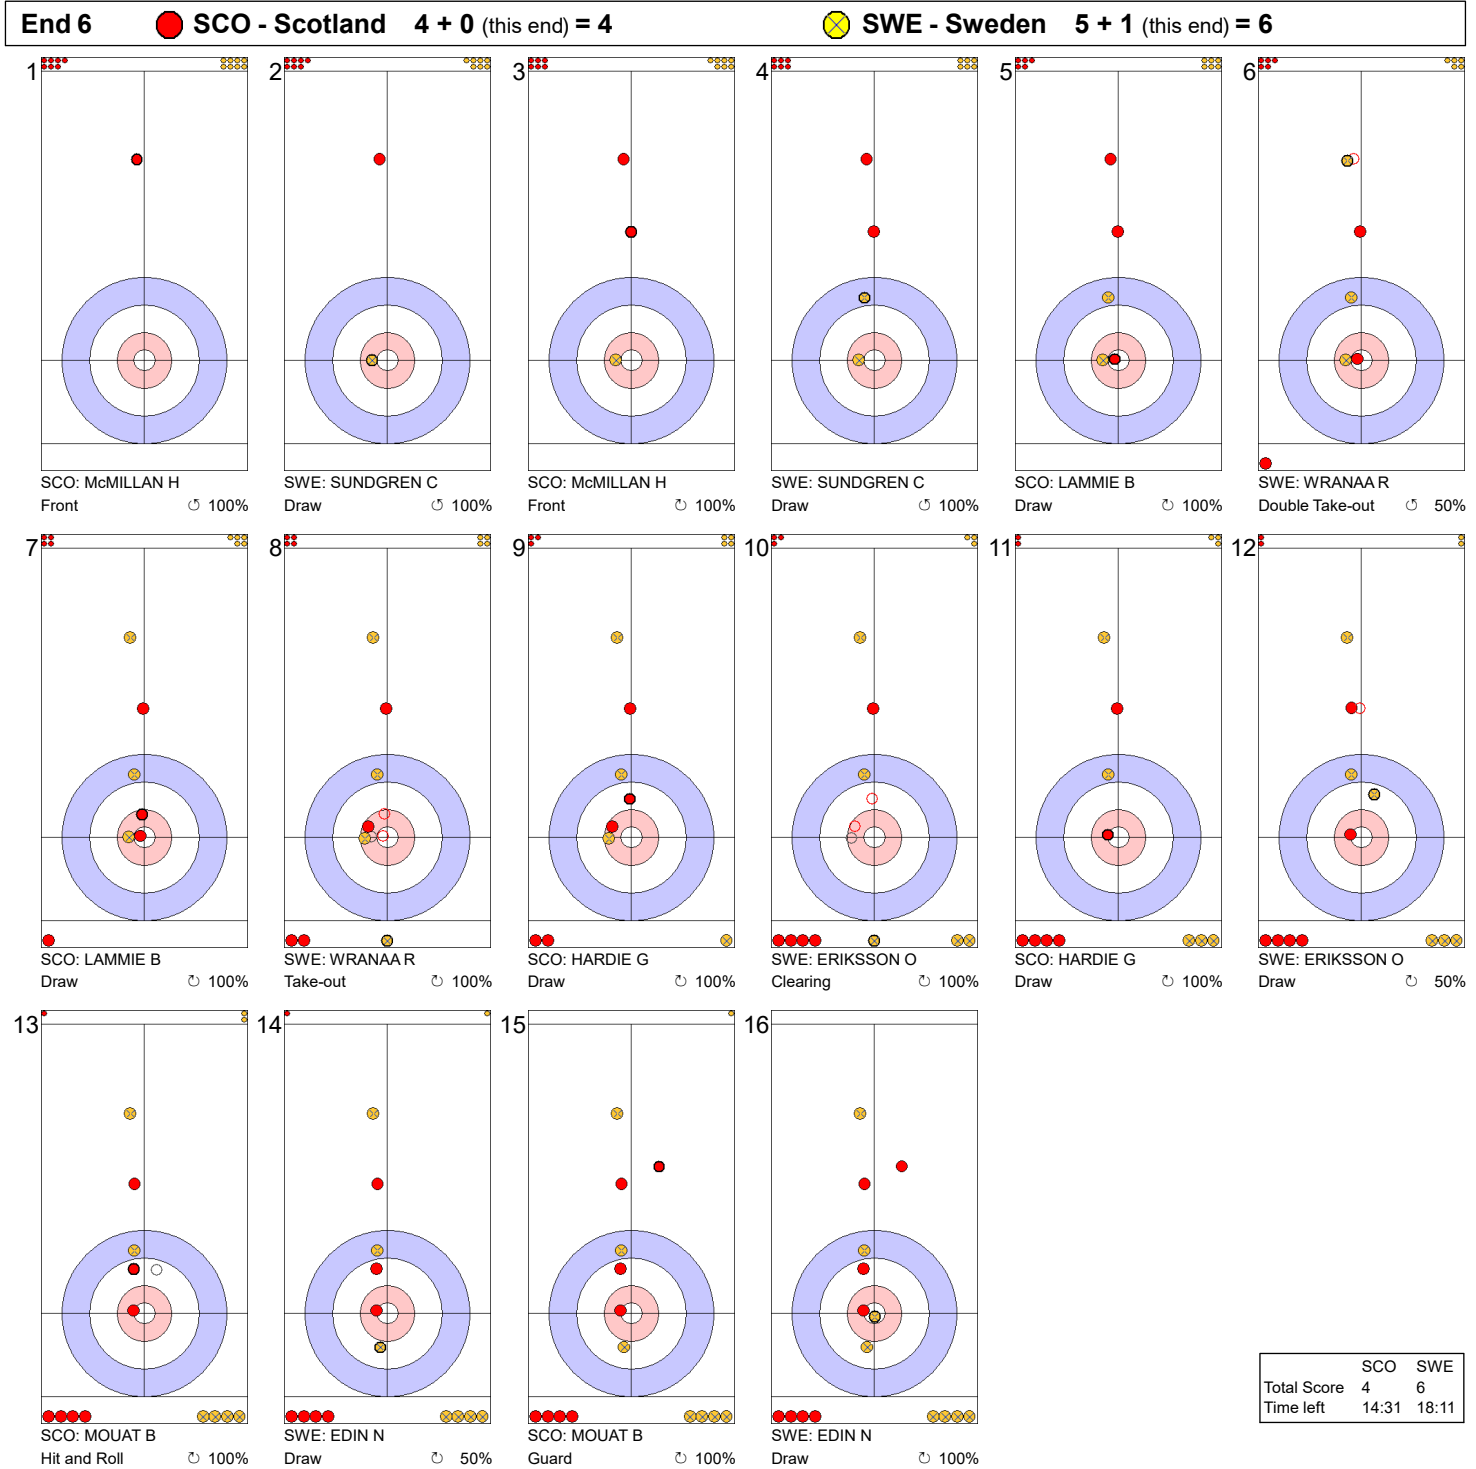

Legend:
 ⌚ Clockwise ⌚ Counter-clockwise - Not considered

Game - Shot by Shot

Legend:
 ↻ Clockwise ↺ Counter-clockwise - Not considered

Game - Shot by Shot

	SCO	SWE
Total Score	4	5
Time left	19:07	23:17

Legend:
 ⌚ Clockwise ⌚ Counter-clockwise - Not considered

Game - Shot by Shot

Legend:
 Clockwise
 Counter-clockwise
 - Not considered

Game - Shot by Shot

Legend:
 ↻ Clockwise ↺ Counter-clockwise - Not considered

Game - Shot by Shot

Legend:
 ↻ Clockwise ↺ Counter-clockwise - Not considered

Game - Shot by Shot

End 9 ● **SCO - Scotland** 5 + 0 (this end) = 5 ● **SWE - Sweden** 7 + 1 (this end) = 8

	SCO	SWE
Total Score	5	8
Time left	2:25	5:58

Legend:
 ↻ Clockwise ↺ Counter-clockwise - Not considered

Game - Shot by Shot

Legend:
 ↻ Clockwise ↺ Counter-clockwise - Not considered
 X Unfinished end due to concession