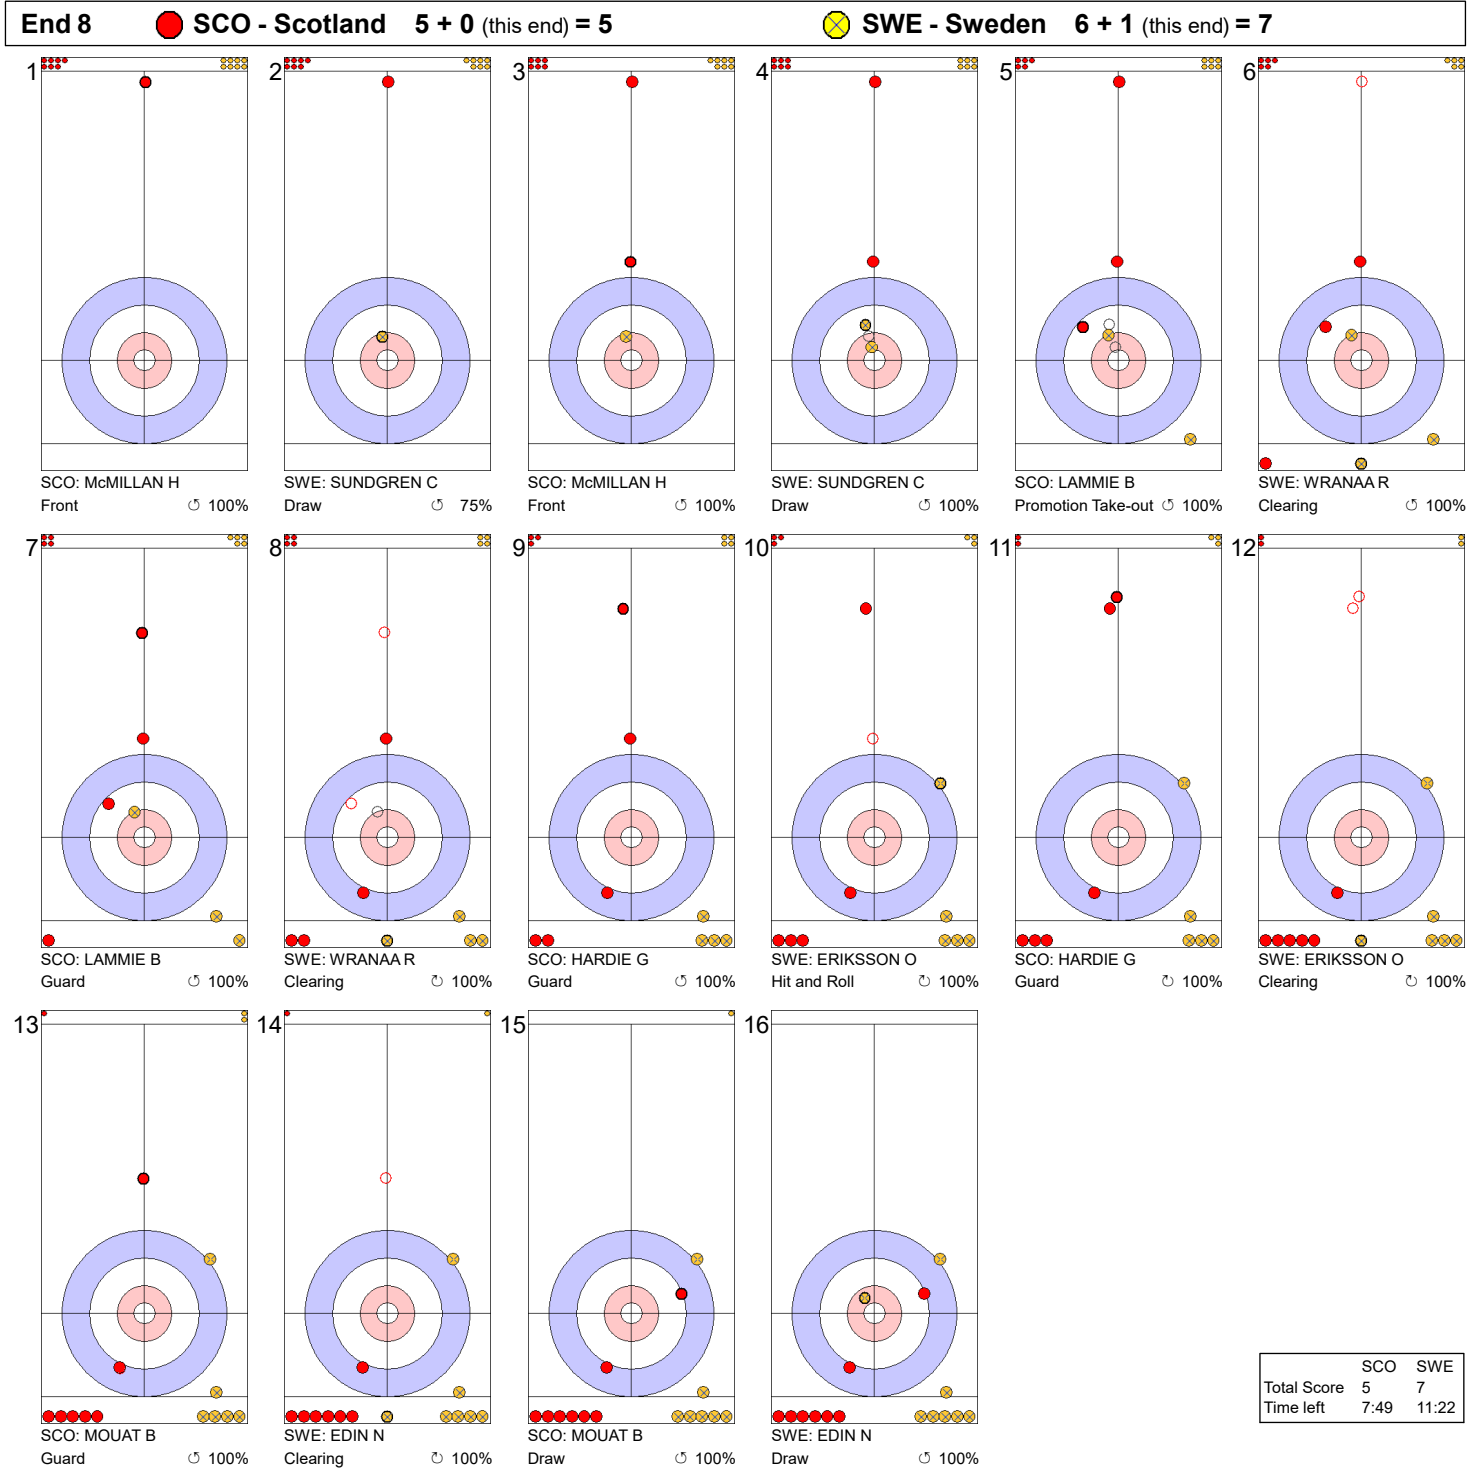

Legend:
 ⌚ Clockwise ⌚ Counter-clockwise - Not considered

Game - Shot by Shot

Legend:
 ↻ Clockwise ↺ Counter-clockwise - Not considered

Game - Shot by Shot

	SCO	SWE
Total Score	4	5
Time left	19:07	23:17

Legend:
 ⌚ Clockwise ⌚ Counter-clockwise - Not considered

Game - Shot by Shot

Legend:
 Clockwise
 Counter-clockwise
 - Not considered

Game - Shot by Shot

Legend:
 ↻ Clockwise ↺ Counter-clockwise - Not considered

Game - Shot by Shot

Legend:
 ↻ Clockwise ↺ Counter-clockwise - Not considered

Game - Shot by Shot

End 9 ● **SCO - Scotland** 5 + 0 (this end) = 5 ● **SWE - Sweden** 7 + 1 (this end) = 8

	SCO	SWE
Total Score	5	8
Time left	2:25	5:58

Legend:
 ↻ Clockwise ↺ Counter-clockwise - Not considered

Game - Shot by Shot

Legend:
 ↻ Clockwise ↺ Counter-clockwise - Not considered
 X Unfinished end due to concession