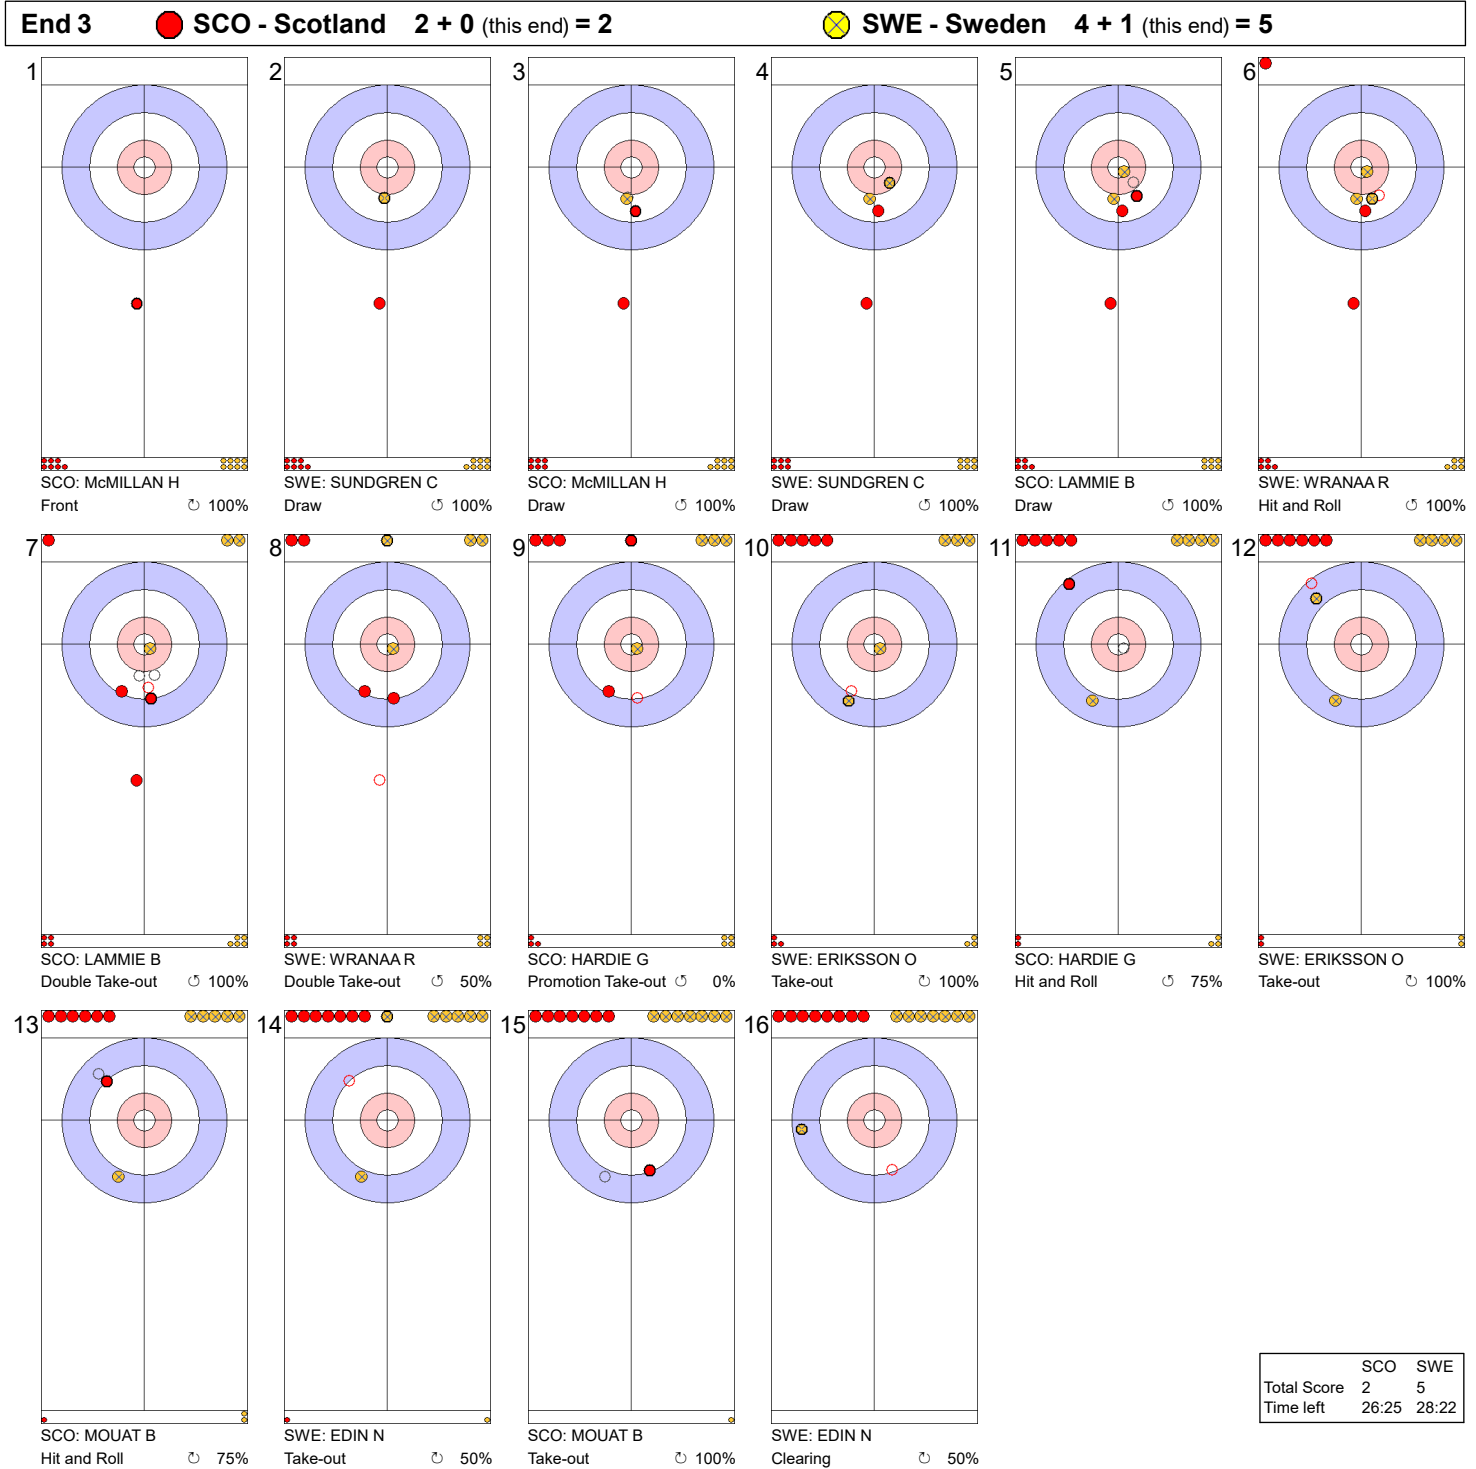

Game - Shot by Shot

Legend:
 ↻ Clockwise ↺ Counter-clockwise - Not considered

Game - Shot by Shot

Legend:
 ↻ Clockwise ↺ Counter-clockwise - Not considered

Game - Shot by Shot

	SCO	SWE
Total Score	2	5
Time left	26:25	28:22

Legend:
 ⌚ Clockwise ⌚ Counter-clockwise - Not considered

Game - Shot by Shot

Legend:
 ↻ Clockwise ↺ Counter-clockwise - Not considered

Game - Shot by Shot

	SCO	SWE
Total Score	4	5
Time left	19:07	23:17

Legend:
 ⌚ Clockwise ⌚ Counter-clockwise - Not considered

Game - Shot by Shot

Legend:
 Clockwise
 Counter-clockwise
 - Not considered

Game - Shot by Shot

Legend:
 ↻ Clockwise ↺ Counter-clockwise - Not considered

Game - Shot by Shot

Legend:
 ↻ Clockwise ↺ Counter-clockwise - Not considered

Game - Shot by Shot

End 9 ● **SCO - Scotland** 5 + 0 (this end) = 5 ● **SWE - Sweden** 7 + 1 (this end) = 8

	SCO	SWE
Total Score	5	8
Time left	2:25	5:58

Legend:
 ↻ Clockwise ↺ Counter-clockwise - Not considered