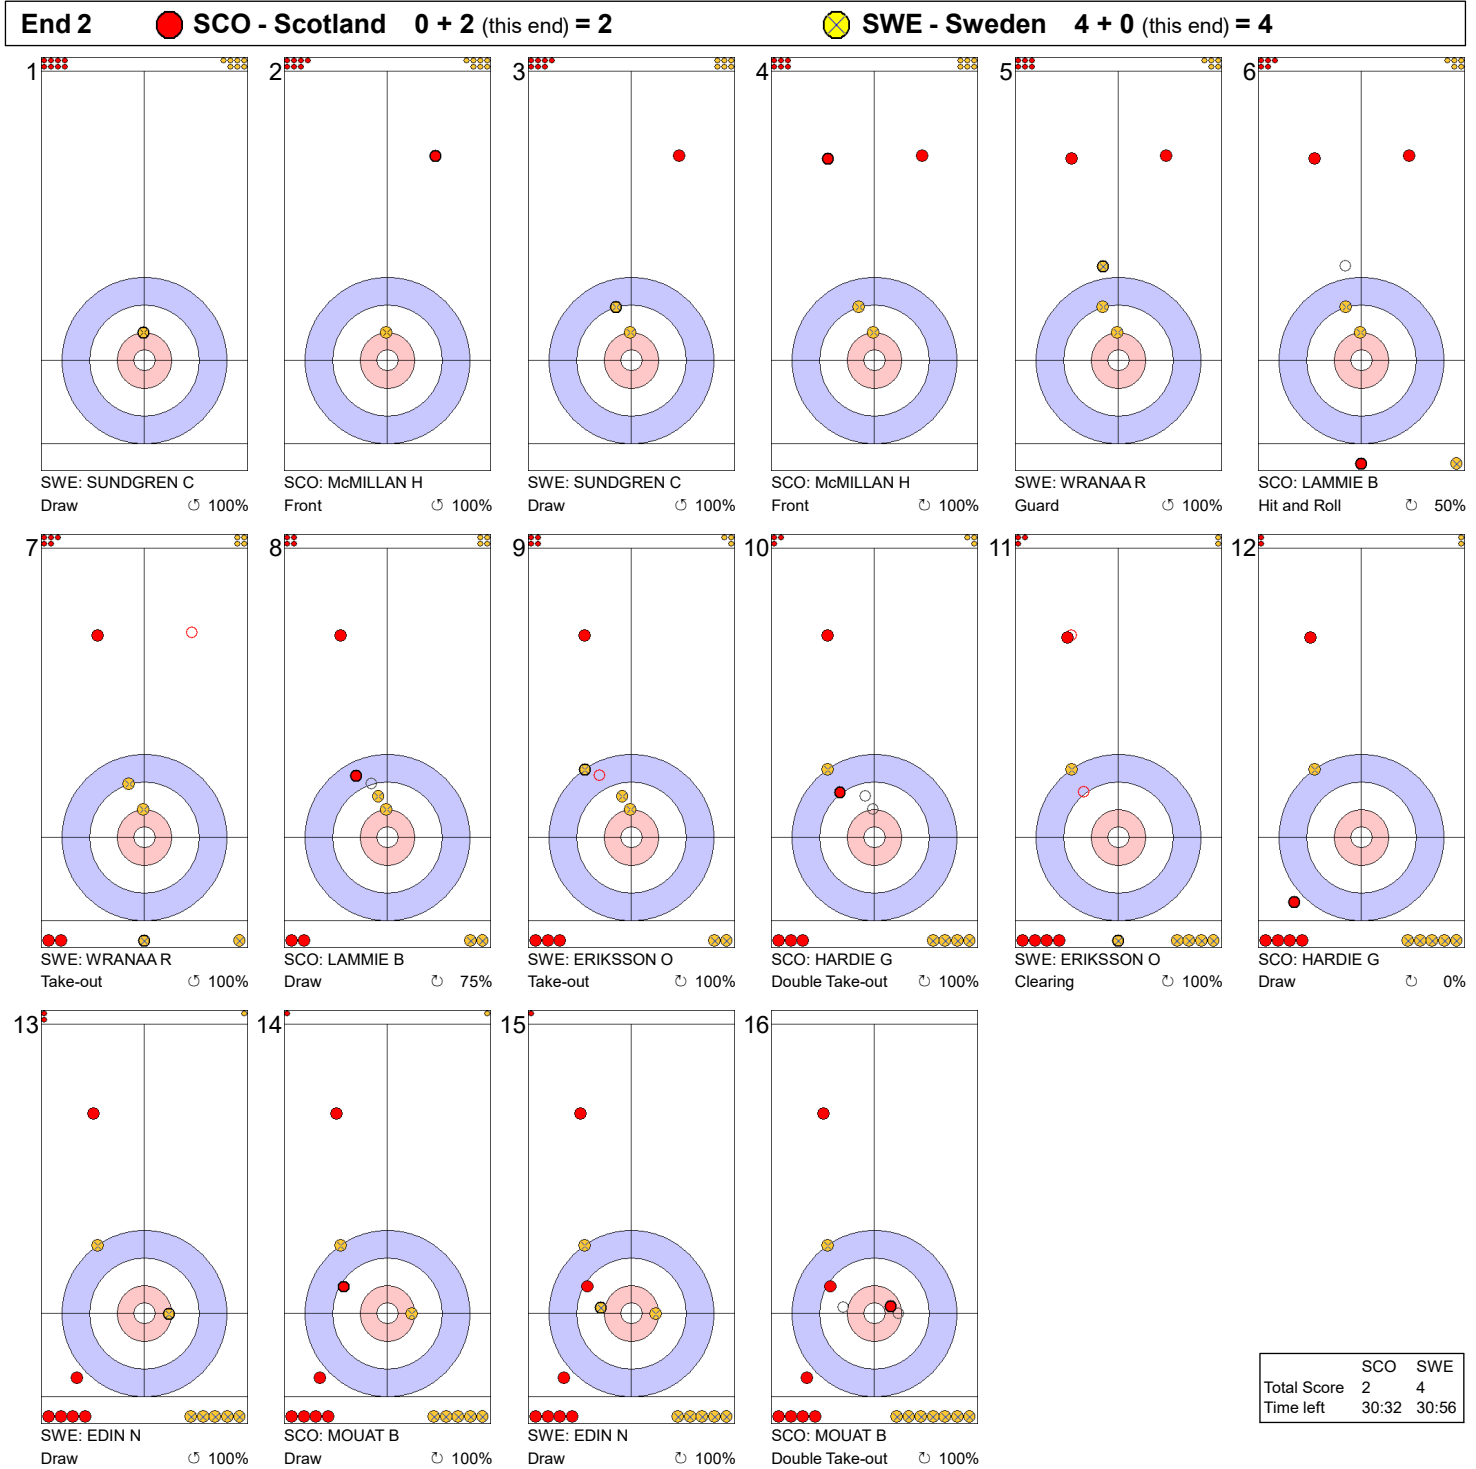

Game - Shot by Shot

Legend:
 ↻ Clockwise ↺ Counter-clockwise - Not considered

Game - Shot by Shot

Legend:
 ↻ Clockwise ↺ Counter-clockwise - Not considered

Game - Shot by Shot

	SCO	SWE
Total Score	2	5
Time left	26:25	28:22

Legend:
 ⌚ Clockwise ⌚ Counter-clockwise - Not considered

Game - Shot by Shot

Legend:
 ↻ Clockwise ↺ Counter-clockwise - Not considered

Game - Shot by Shot

	SCO	SWE
Total Score	4	5
Time left	19:07	23:17

Legend:
 ⌚ Clockwise ⌚ Counter-clockwise - Not considered

Game - Shot by Shot

Legend:
 Clockwise
 Counter-clockwise
 - Not considered

Game - Shot by Shot

Legend:
 ↻ Clockwise ↺ Counter-clockwise - Not considered

Game - Shot by Shot

Legend:
 ↻ Clockwise ↺ Counter-clockwise - Not considered

Game - Shot by Shot

End 9 ● **SCO - Scotland** 5 + 0 (this end) = 5 ● **SWE - Sweden** 7 + 1 (this end) = 8

	SCO	SWE
Total Score	5	8
Time left	2:25	5:58

Legend:
 ↻ Clockwise ↺ Counter-clockwise - Not considered