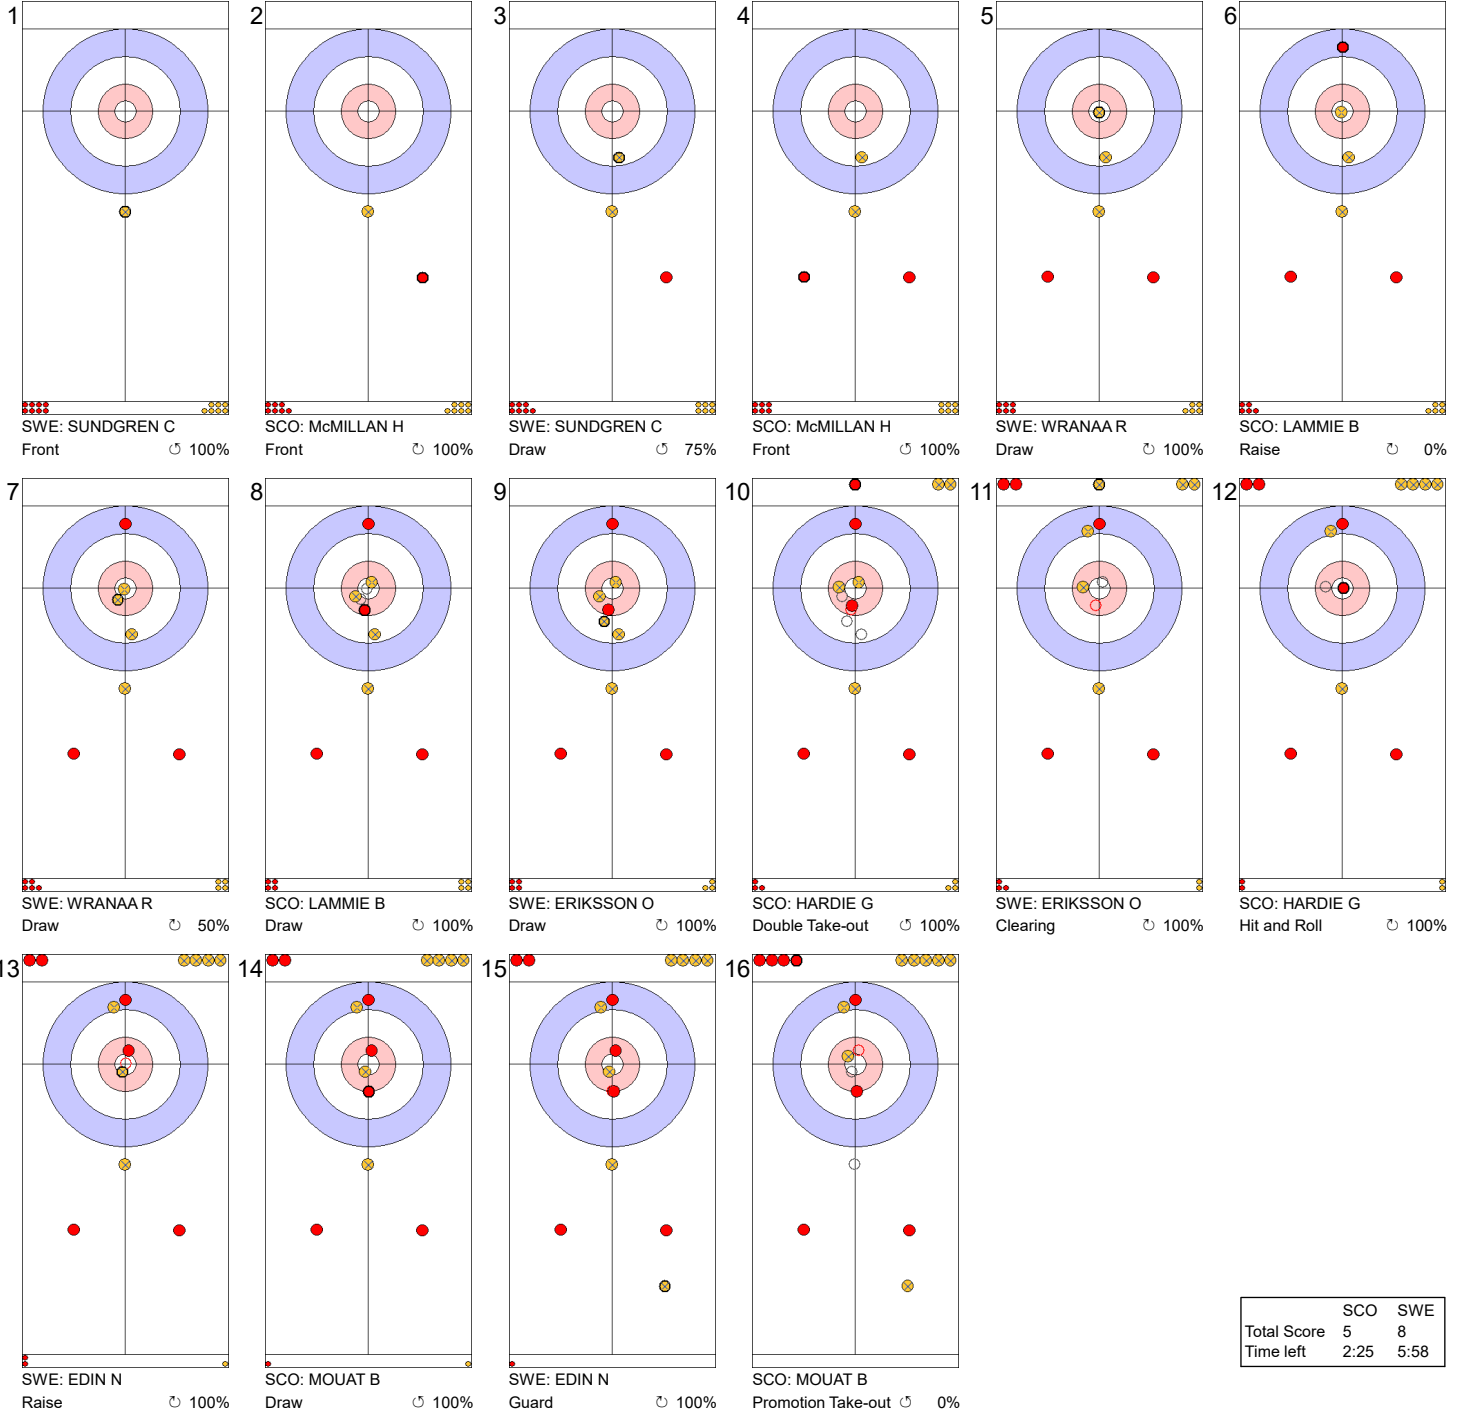

Legend:
 ⌚ Clockwise ⌚ Counter-clockwise - Not considered

Game - Shot by Shot

Legend:
 ↻ Clockwise ↺ Counter-clockwise - Not considered

Game - Shot by Shot

	SCO	SWE
Total Score	4	5
Time left	19:07	23:17

Legend:
 ⌚ Clockwise ⌚ Counter-clockwise - Not considered

Game - Shot by Shot

Legend:
 Clockwise
 Counter-clockwise
 - Not considered

Game - Shot by Shot

Legend:
 ↻ Clockwise ↺ Counter-clockwise - Not considered

Game - Shot by Shot

Legend:
 ↻ Clockwise ↺ Counter-clockwise - Not considered

Game - Shot by Shot

End 9 ● **SCO - Scotland** 5 + 0 (this end) = 5 ● **SWE - Sweden** 7 + 1 (this end) = 8

	SCO	SWE
Total Score	5	8
Time left	2:25	5:58

Legend:
 ↻ Clockwise ↺ Counter-clockwise - Not considered

Game - Shot by Shot

Legend:
 ↻ Clockwise ↺ Counter-clockwise - Not considered
 X Unfinished end due to concession