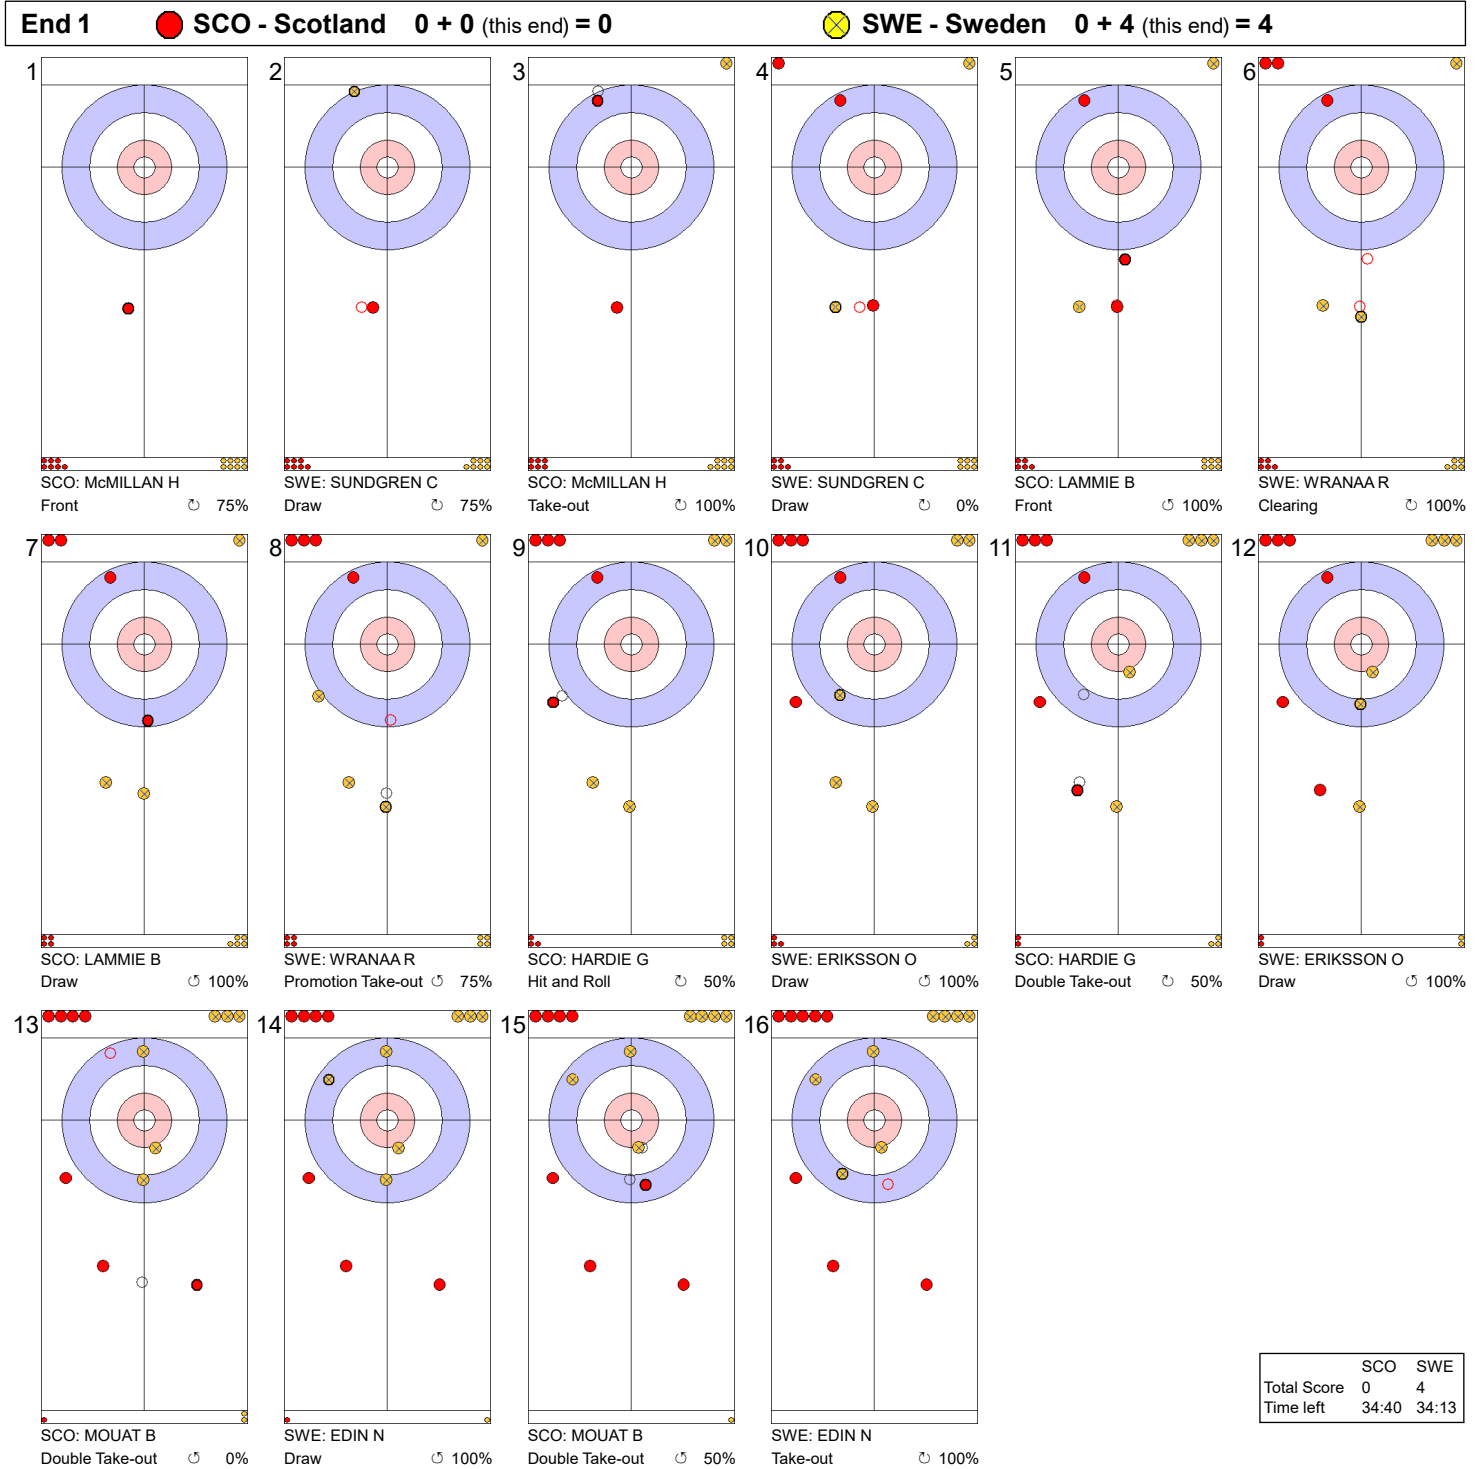

Game - Shot by Shot

Legend:
 ↻ Clockwise ↺ Counter-clockwise - Not considered

Game - Shot by Shot

Legend:
 ↻ Clockwise ↺ Counter-clockwise - Not considered

Game - Shot by Shot

	SCO	SWE
Total Score	2	5
Time left	26:25	28:22

Legend:
 ⌚ Clockwise ⌚ Counter-clockwise - Not considered

Game - Shot by Shot

Legend:
 ↻ Clockwise ↺ Counter-clockwise - Not considered

Game - Shot by Shot

	SCO	SWE
Total Score	4	5
Time left	19:07	23:17

Legend:
 ⌚ Clockwise ⌚ Counter-clockwise - Not considered

Game - Shot by Shot

Legend:
 Clockwise
 Counter-clockwise
 - Not considered

Game - Shot by Shot

Legend:
 ↻ Clockwise ↺ Counter-clockwise - Not considered

Game - Shot by Shot

Legend:
 ↻ Clockwise ↺ Counter-clockwise - Not considered

Game - Shot by Shot

End 9 ● **SCO - Scotland** 5 + 0 (this end) = 5 ● **SWE - Sweden** 7 + 1 (this end) = 8

	SCO	SWE
Total Score	5	8
Time left	2:25	5:58

Legend:
 ↻ Clockwise ↺ Counter-clockwise - Not considered