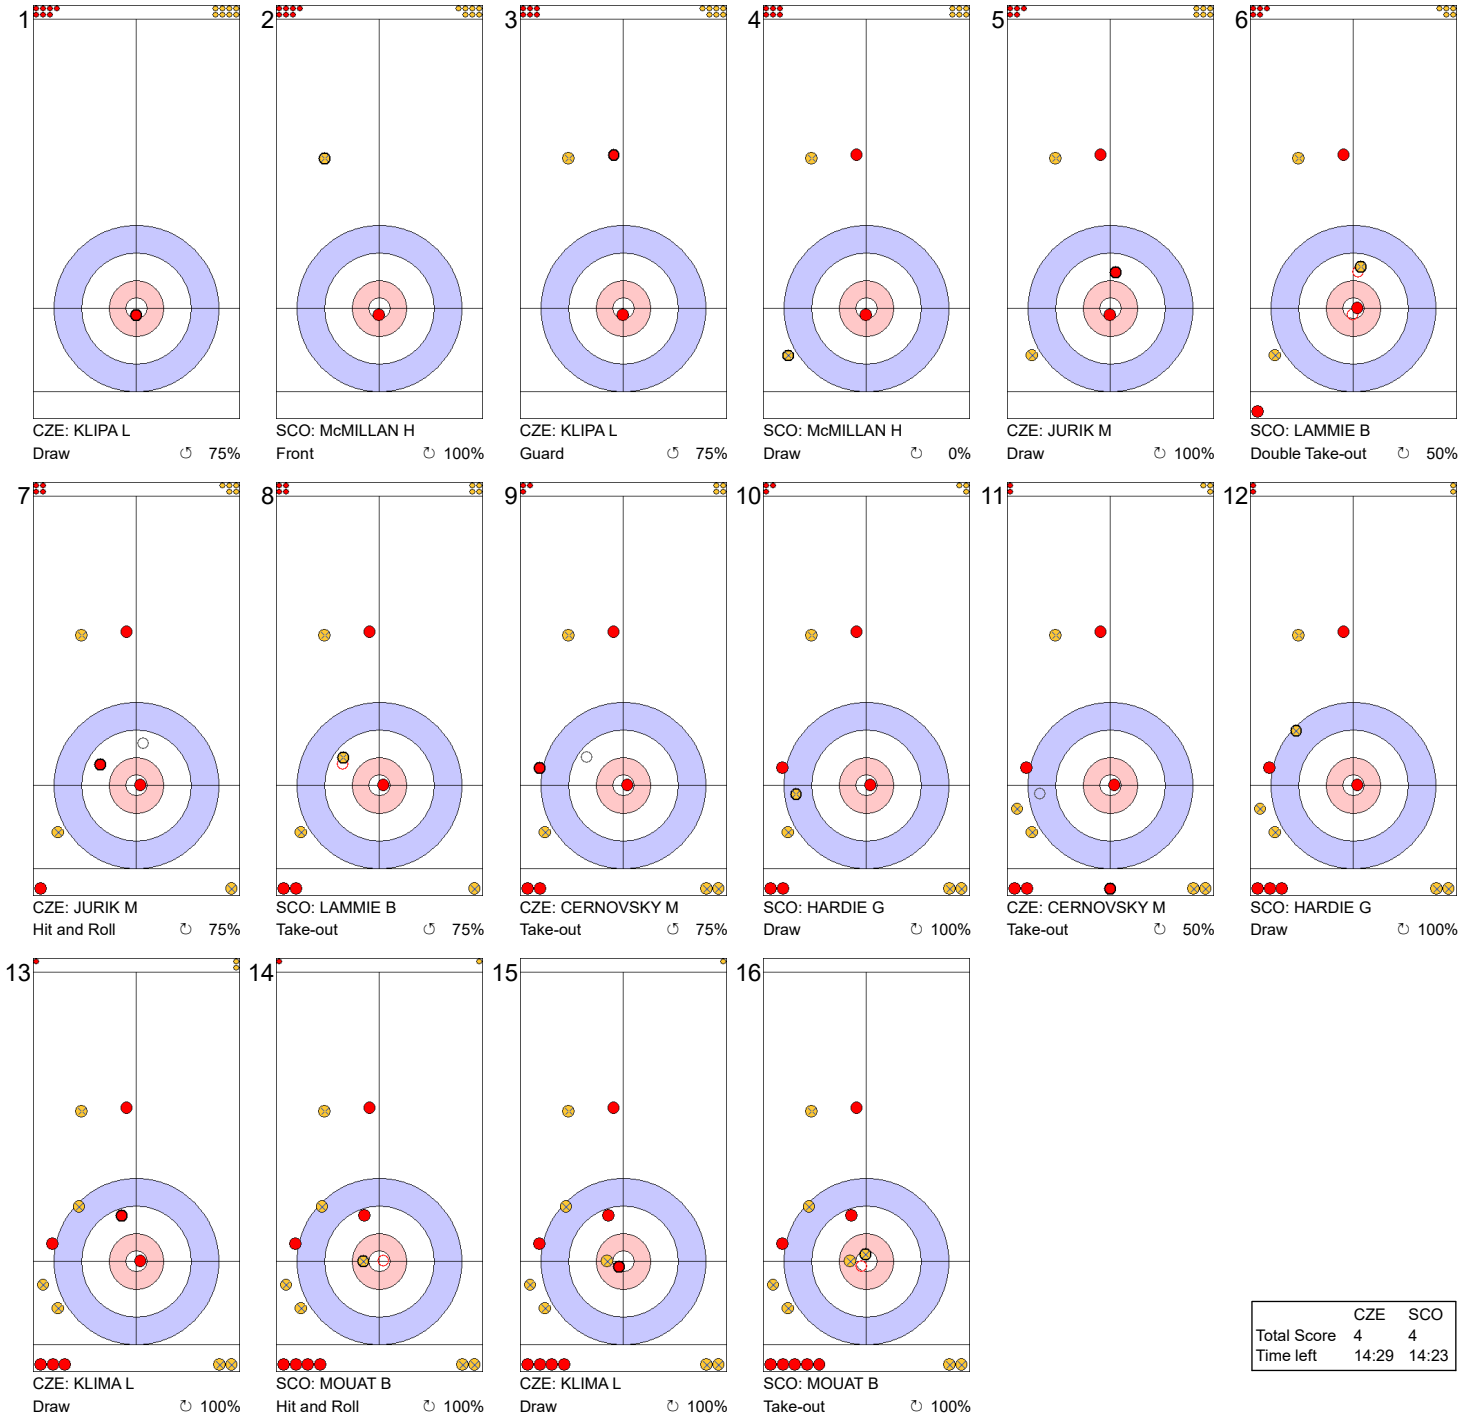

Game - Shot by Shot

Legend:
 ↻ Clockwise ↺ Counter-clockwise - Not considered

Game - Shot by Shot

Legend:
 ↻ Clockwise ↺ Counter-clockwise - Not considered

Game - Shot by Shot

Legend:
 ↻ Clockwise ↺ Counter-clockwise - Not considered

Game - Shot by Shot

Legend:
 ↻ Clockwise ↺ Counter-clockwise - Not considered

Game - Shot by Shot

End 6 ● **CZE - Czechia** 4 + 0 (this end) = 4 ● **SCO - Scotland** 2 + 2 (this end) = 4

Legend:
 ↻ Clockwise ↺ Counter-clockwise - Not considered

Game - Shot by Shot

End 7 ● **CZE - Czechia** 4 + 0 (this end) = 4 ● **SCO - Scotland** 4 + 0 (this end) = 4

	CZE	SCO
Total Score	4	4
Time left	11:28	12:01

Legend:
 ↻ Clockwise ↺ Counter-clockwise - Not considered

Game - Shot by Shot

Legend:
 ↻ Clockwise ↺ Counter-clockwise - Not considered

Game - Shot by Shot

Legend:
 ↻ Clockwise ↺ Counter-clockwise - Not considered

Game - Shot by Shot

End 10 ● **CZE - Czechia** 5 + 0 (this end) = 5 ● **SCO - Scotland** 5 + 1 (this end) = 6