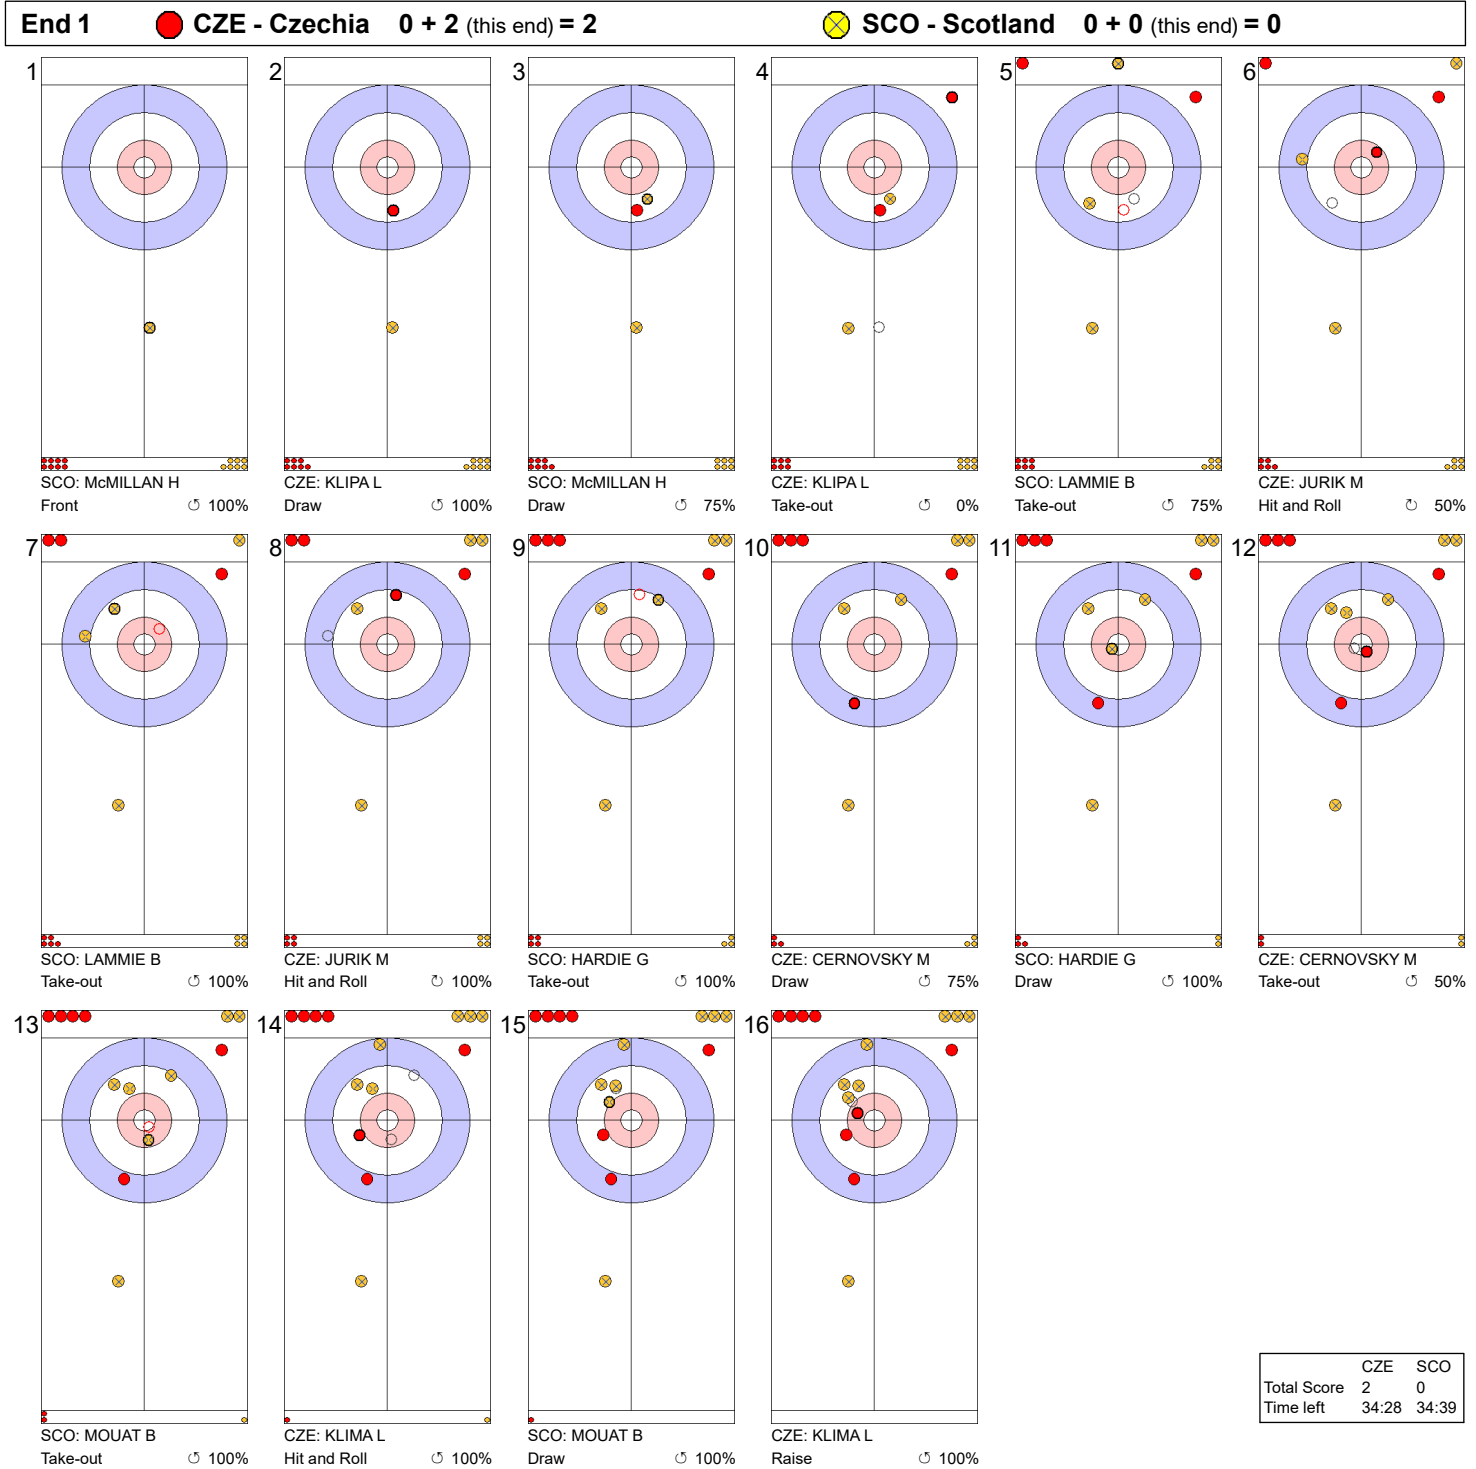

Game - Shot by Shot

Legend:
 ↻ Clockwise ↺ Counter-clockwise - Not considered

Game - Shot by Shot

Legend:
 ↻ Clockwise ↺ Counter-clockwise - Not considered

Game - Shot by Shot

Legend:
 ↻ Clockwise ↺ Counter-clockwise - Not considered

Game - Shot by Shot

Legend:
 ↻ Clockwise ↺ Counter-clockwise - Not considered

Game - Shot by Shot

End 6 ● **CZE - Czechia** 4 + 0 (this end) = 4 ● **SCO - Scotland** 2 + 2 (this end) = 4

Legend:
 ↻ Clockwise ↺ Counter-clockwise - Not considered

Game - Shot by Shot

End 7 ● **CZE - Czechia** 4 + 0 (this end) = 4 ● **SCO - Scotland** 4 + 0 (this end) = 4

	CZE	SCO
Total Score	4	4
Time left	11:28	12:01

Legend:
 ↻ Clockwise ↺ Counter-clockwise - Not considered

Game - Shot by Shot

Legend:
 ↻ Clockwise ↺ Counter-clockwise - Not considered

Game - Shot by Shot

Legend:
 ↻ Clockwise ↺ Counter-clockwise - Not considered

Game - Shot by Shot

End 10 ● **CZE - Czechia** 5 + 0 (this end) = 5 ● **SCO - Scotland** 5 + 1 (this end) = 6