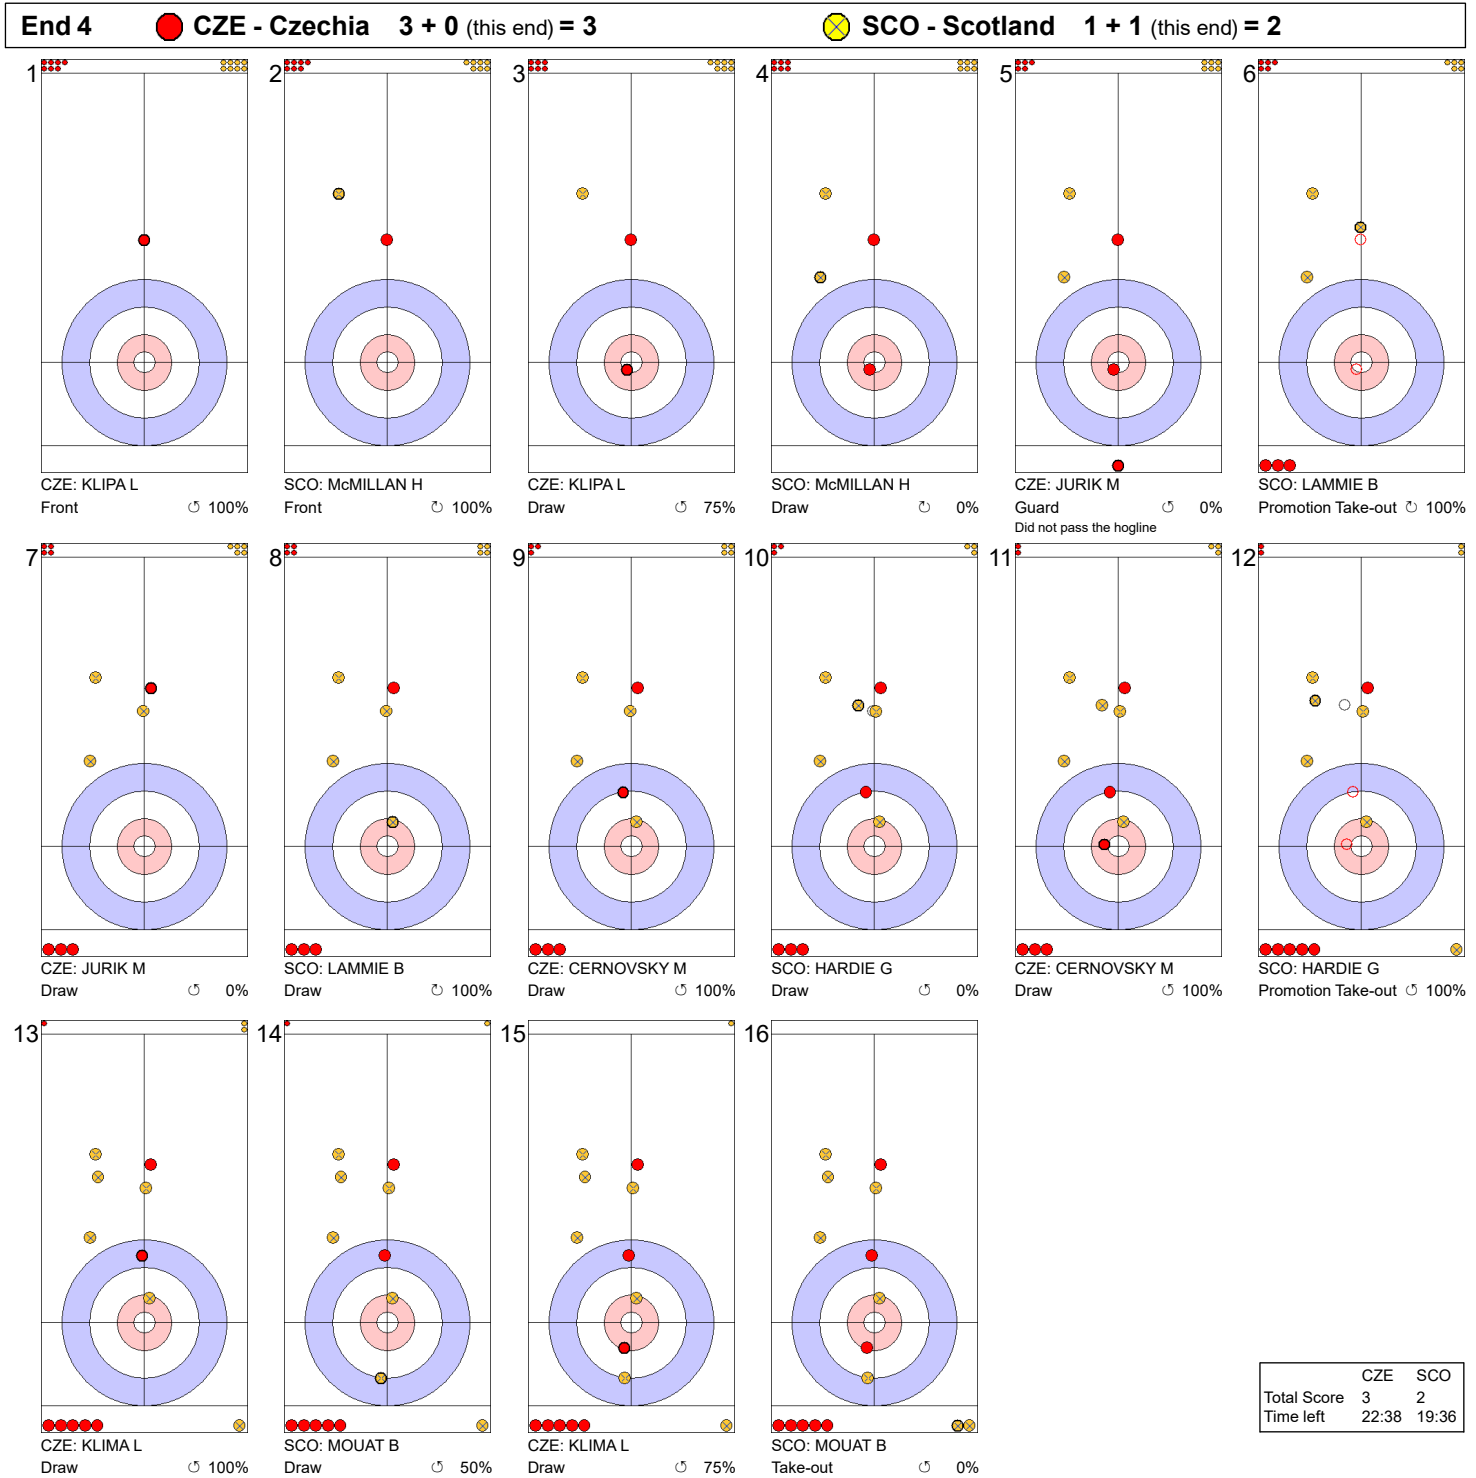

Game - Shot by Shot

Legend:
 ↻ Clockwise ↺ Counter-clockwise - Not considered

Game - Shot by Shot

Legend:
 ↻ Clockwise ↺ Counter-clockwise - Not considered

Game - Shot by Shot

Legend:
 ↻ Clockwise ↺ Counter-clockwise - Not considered

Game - Shot by Shot

Legend:
 ↻ Clockwise ↺ Counter-clockwise - Not considered

Game - Shot by Shot

End 6 ● **CZE - Czechia** 4 + 0 (this end) = 4 ● **SCO - Scotland** 2 + 2 (this end) = 4

Legend:
 ↻ Clockwise ↺ Counter-clockwise - Not considered

Game - Shot by Shot

End 7 ● **CZE - Czechia** 4 + 0 (this end) = 4 ● **SCO - Scotland** 4 + 0 (this end) = 4

	CZE	SCO
Total Score	4	4
Time left	11:28	12:01

Legend:
 ↻ Clockwise ↺ Counter-clockwise - Not considered

Game - Shot by Shot

Legend:
 ↻ Clockwise ↺ Counter-clockwise - Not considered

Game - Shot by Shot

Legend:
 ↻ Clockwise ↺ Counter-clockwise - Not considered

Game - Shot by Shot

End 10 ● **CZE - Czechia** 5 + 0 (this end) = 5 ● **SCO - Scotland** 5 + 1 (this end) = 6