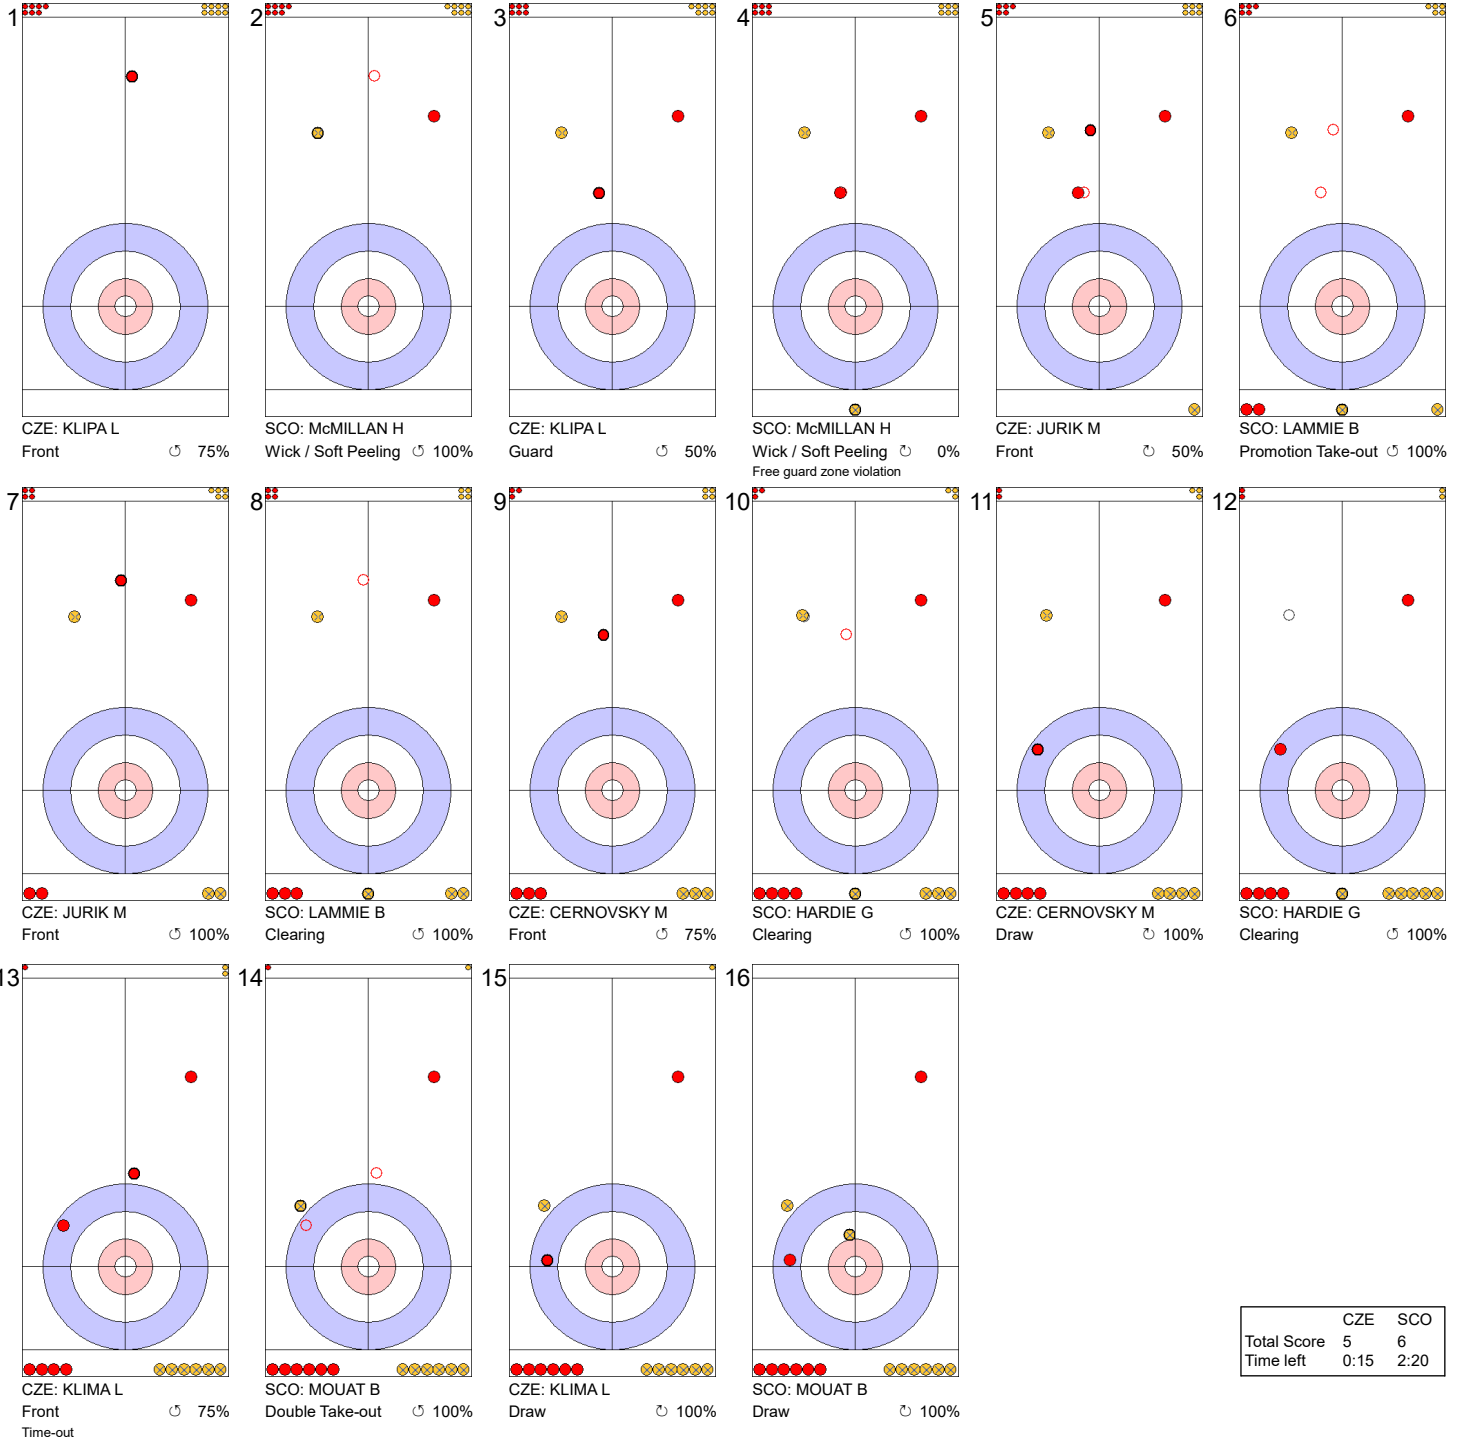

Game - Shot by Shot

Legend:
 ↻ Clockwise ↺ Counter-clockwise - Not considered

Game - Shot by Shot

End 6 ● **CZE - Czechia** 4 + 0 (this end) = 4 ● **SCO - Scotland** 2 + 2 (this end) = 4

Legend:
 ↻ Clockwise ↺ Counter-clockwise - Not considered

Game - Shot by Shot

End 7 ● **CZE - Czechia** 4 + 0 (this end) = 4 ● **SCO - Scotland** 4 + 0 (this end) = 4

	CZE	SCO
Total Score	4	4
Time left	11:28	12:01

Legend:
 ↻ Clockwise ↺ Counter-clockwise - Not considered

Game - Shot by Shot

Legend:
 ↻ Clockwise ↺ Counter-clockwise - Not considered

Game - Shot by Shot

Legend:
 ↻ Clockwise ↺ Counter-clockwise - Not considered

Game - Shot by Shot

End 10 ● **CZE - Czechia** 5 + 0 (this end) = 5 ● **SCO - Scotland** 5 + 1 (this end) = 6

	CZE	SCO
Total Score	5	6
Time left	0:15	2:20

Legend:
 ⤵ Clockwise ⤴ Counter-clockwise - Not considered