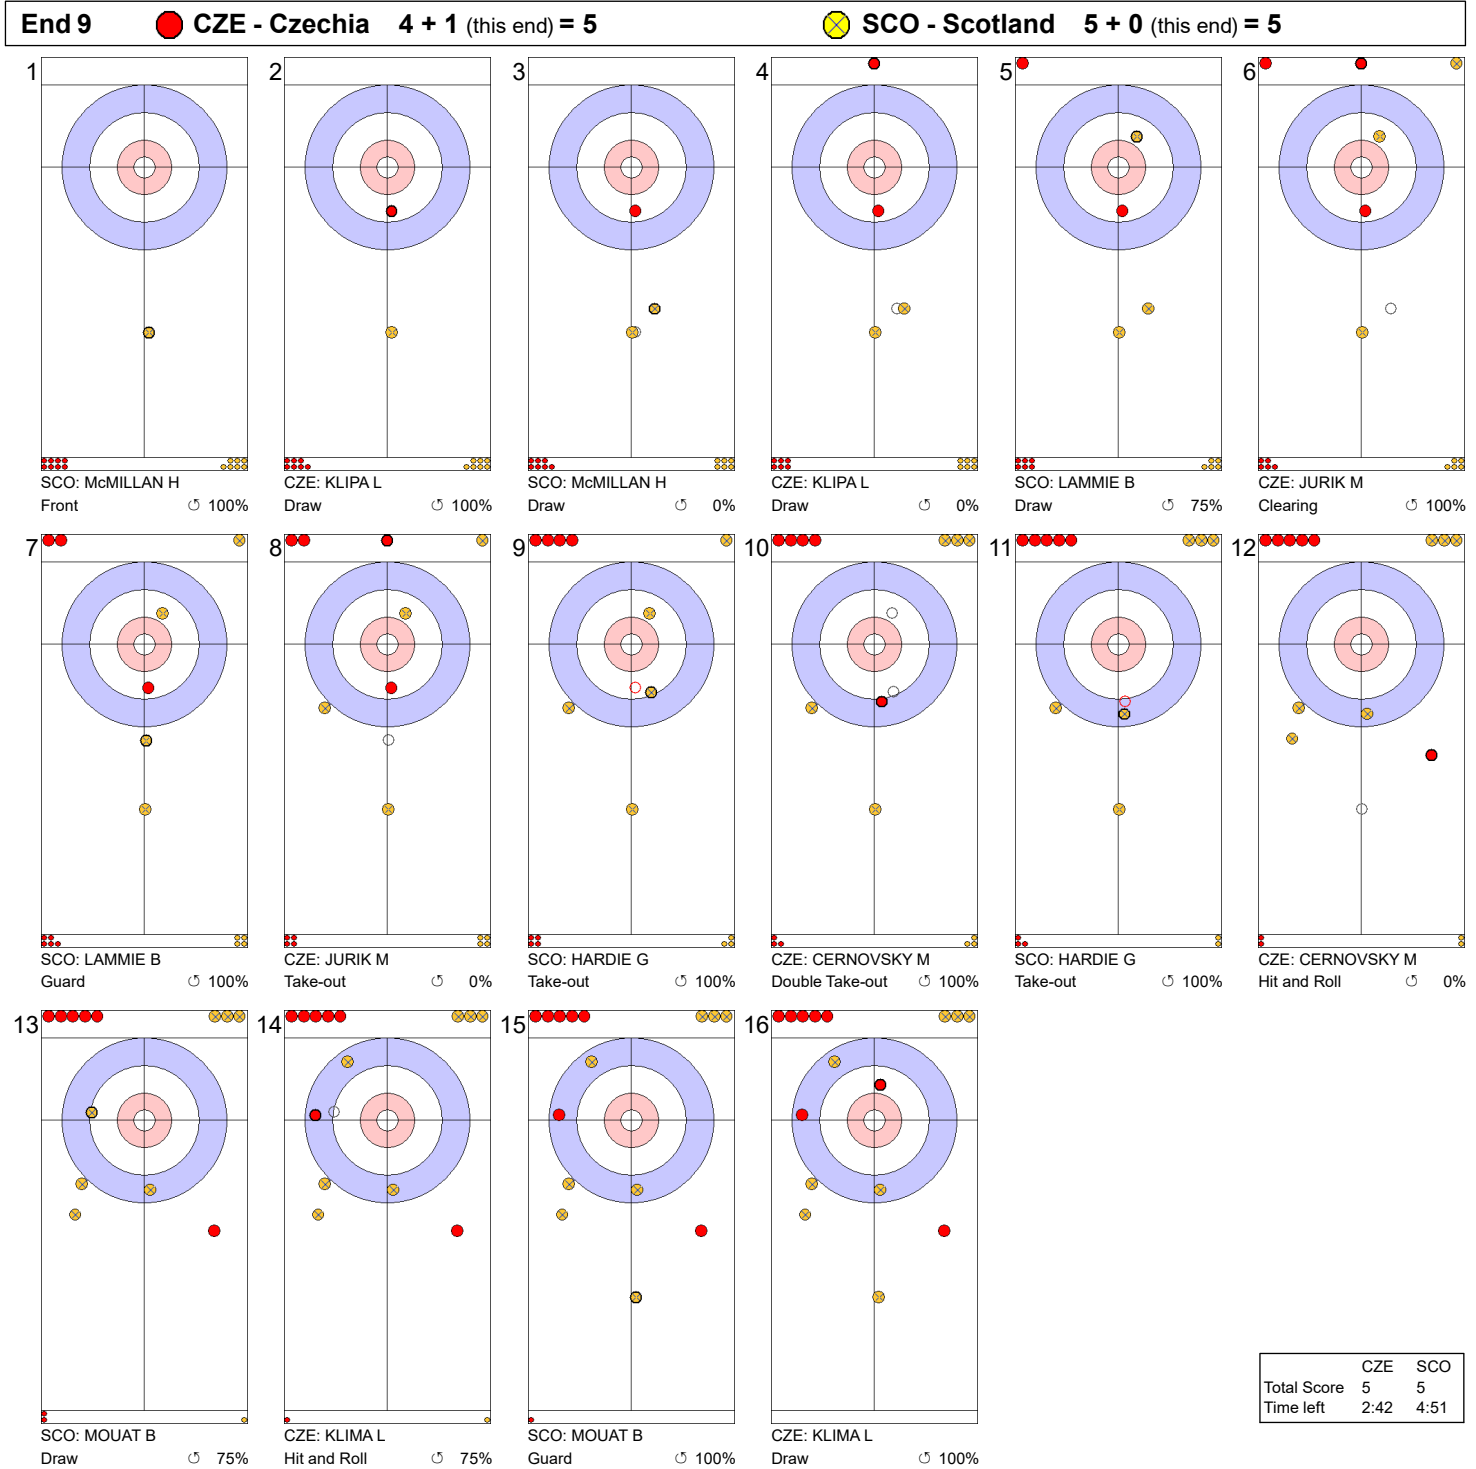

Game - Shot by Shot

Legend:
 ↻ Clockwise ↺ Counter-clockwise - Not considered

Game - Shot by Shot

End 6 ● **CZE - Czechia** 4 + 0 (this end) = 4 ● **SCO - Scotland** 2 + 2 (this end) = 4

Legend:
 ↻ Clockwise ↺ Counter-clockwise - Not considered

Game - Shot by Shot

End 7 ● **CZE - Czechia** 4 + 0 (this end) = 4 ● **SCO - Scotland** 4 + 0 (this end) = 4

	CZE	SCO
Total Score	4	4
Time left	11:28	12:01

Legend:
 ↻ Clockwise ↺ Counter-clockwise - Not considered

Game - Shot by Shot

Legend:
 ↻ Clockwise ↺ Counter-clockwise - Not considered

Game - Shot by Shot

Legend:
 ↻ Clockwise ↺ Counter-clockwise - Not considered

Game - Shot by Shot

End 10 ● **CZE - Czechia** 5 + 0 (this end) = 5 ● **SCO - Scotland** 5 + 1 (this end) = 6

	CZE	SCO
Total Score	5	6
Time left	0:15	2:20

Legend:
 ⤵ Clockwise ⤴ Counter-clockwise - Not considered