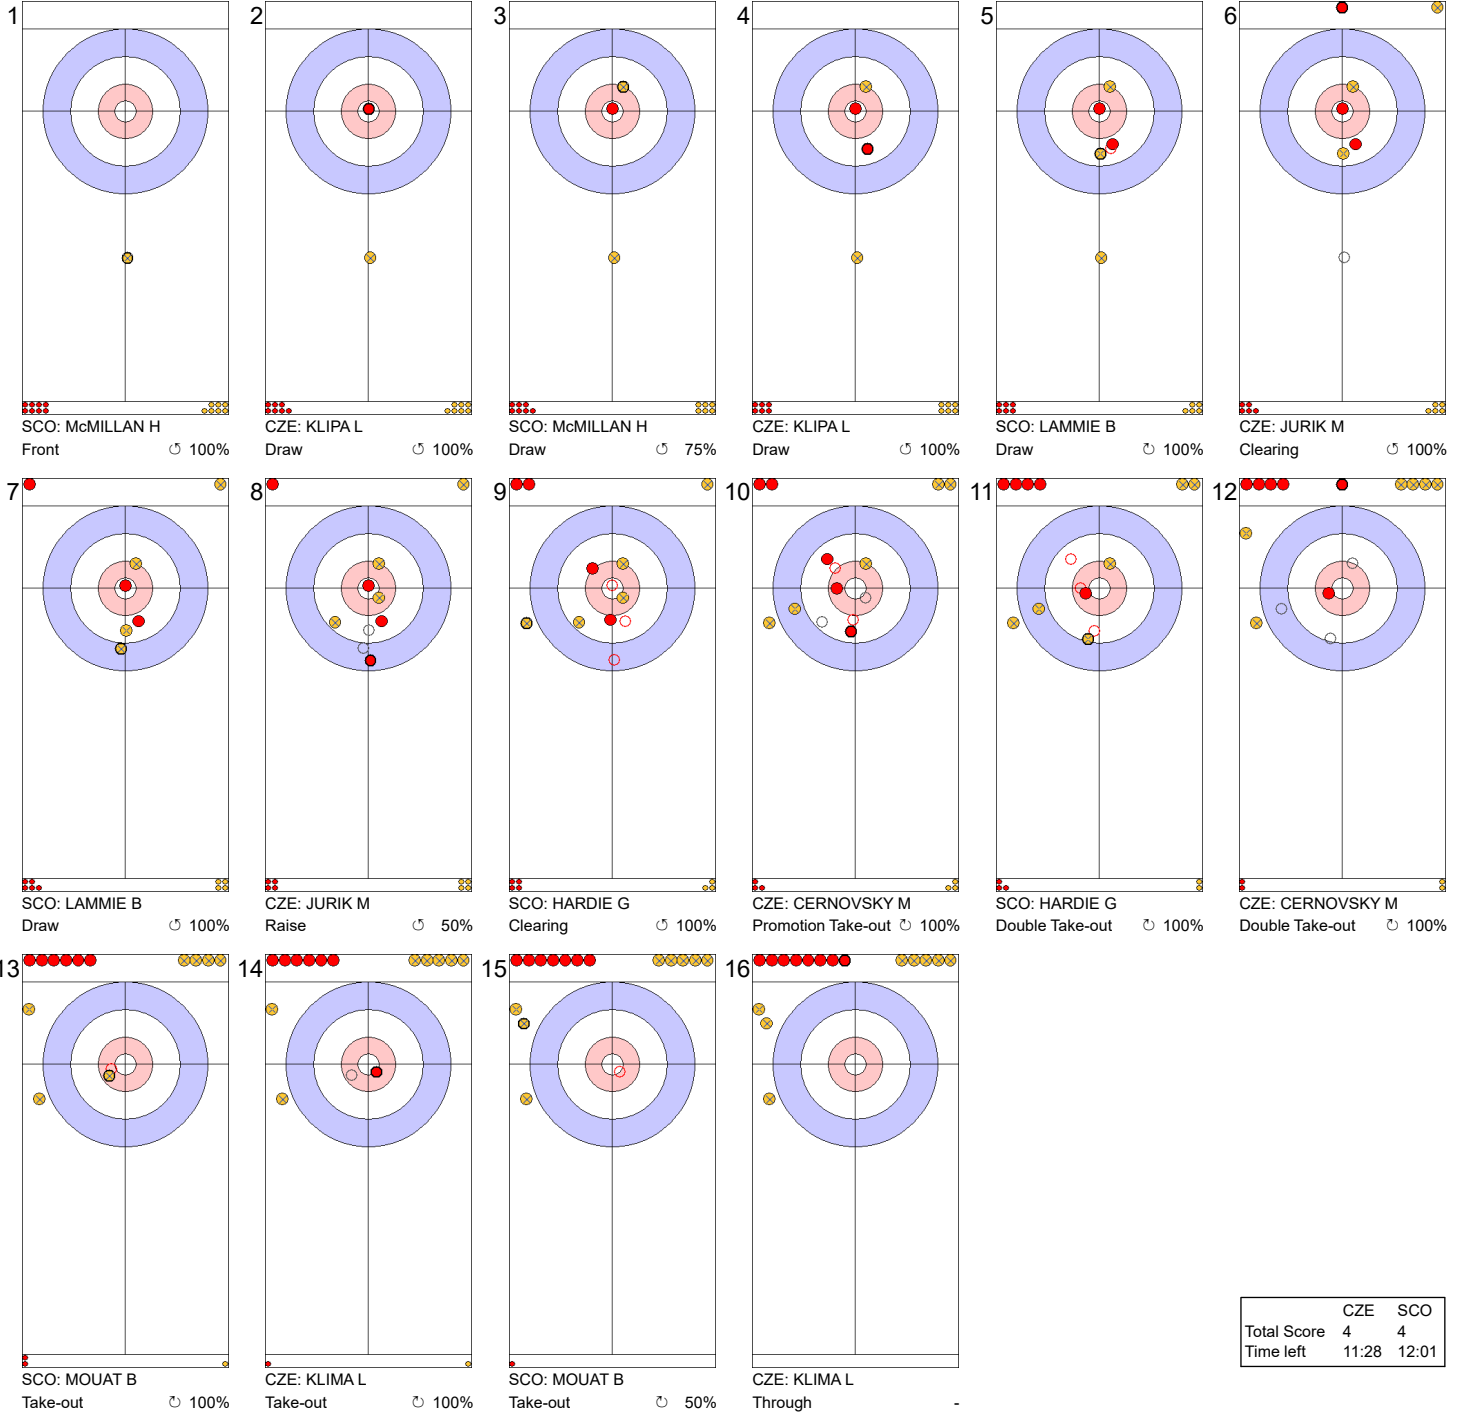

Game - Shot by Shot

Legend:
 ↻ Clockwise ↺ Counter-clockwise - Not considered

Game - Shot by Shot

Legend:
 ↻ Clockwise ↺ Counter-clockwise - Not considered

Game - Shot by Shot

Legend:
 ↻ Clockwise ↺ Counter-clockwise - Not considered

Game - Shot by Shot

Legend:
 ↻ Clockwise ↺ Counter-clockwise - Not considered

Game - Shot by Shot

End 6 ● **CZE - Czechia** 4 + 0 (this end) = 4 ● **SCO - Scotland** 2 + 2 (this end) = 4

Legend:
 ↻ Clockwise ↺ Counter-clockwise - Not considered

Game - Shot by Shot

End 7 ● **CZE - Czechia** 4 + 0 (this end) = 4 ● **SCO - Scotland** 4 + 0 (this end) = 4

	CZE	SCO
Total Score	4	4
Time left	11:28	12:01

Legend:
 ↻ Clockwise ↺ Counter-clockwise - Not considered

Game - Shot by Shot

Legend:
 ↻ Clockwise ↺ Counter-clockwise - Not considered

Game - Shot by Shot

Legend:
 ↻ Clockwise ↺ Counter-clockwise - Not considered

Game - Shot by Shot

End 10 ● **CZE - Czechia** 5 + 0 (this end) = 5 ● **SCO - Scotland** 5 + 1 (this end) = 6