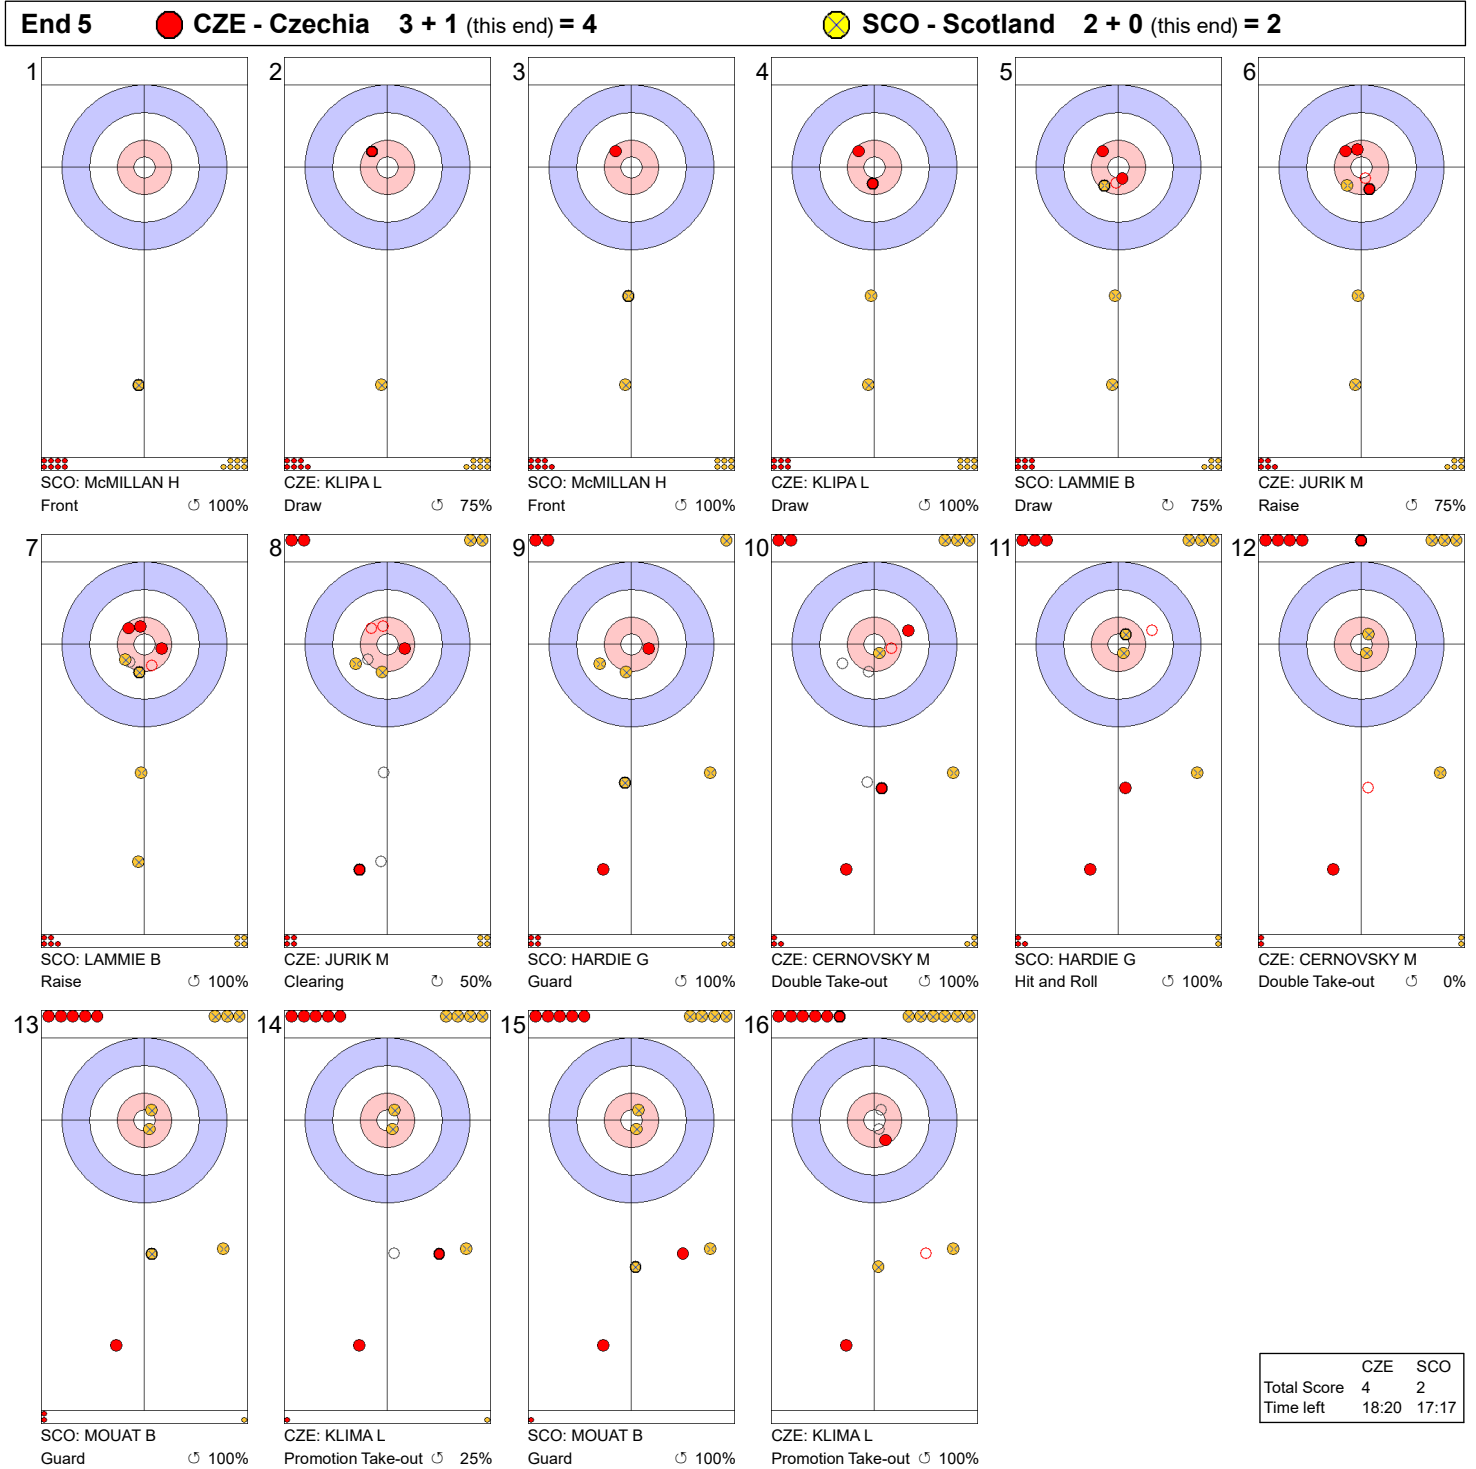

Game - Shot by Shot

Legend:
 ↻ Clockwise ↺ Counter-clockwise - Not considered

Game - Shot by Shot

Legend:
 ↻ Clockwise ↺ Counter-clockwise - Not considered

Game - Shot by Shot

Legend:
 ↻ Clockwise ↺ Counter-clockwise - Not considered

Game - Shot by Shot

Legend:
 ↻ Clockwise ↺ Counter-clockwise - Not considered

Game - Shot by Shot

End 6 ● **CZE - Czechia** 4 + 0 (this end) = 4 ● **SCO - Scotland** 2 + 2 (this end) = 4

Legend:
 ↻ Clockwise ↺ Counter-clockwise - Not considered

Game - Shot by Shot

End 7 ● **CZE - Czechia** 4 + 0 (this end) = 4 ● **SCO - Scotland** 4 + 0 (this end) = 4

	CZE	SCO
Total Score	4	4
Time left	11:28	12:01

Legend:
 ↻ Clockwise ↺ Counter-clockwise - Not considered

Game - Shot by Shot

Legend:
 ↻ Clockwise ↺ Counter-clockwise - Not considered

Game - Shot by Shot

Legend:
 ↻ Clockwise ↺ Counter-clockwise - Not considered

Game - Shot by Shot

End 10 ● **CZE - Czechia** 5 + 0 (this end) = 5 ● **SCO - Scotland** 5 + 1 (this end) = 6