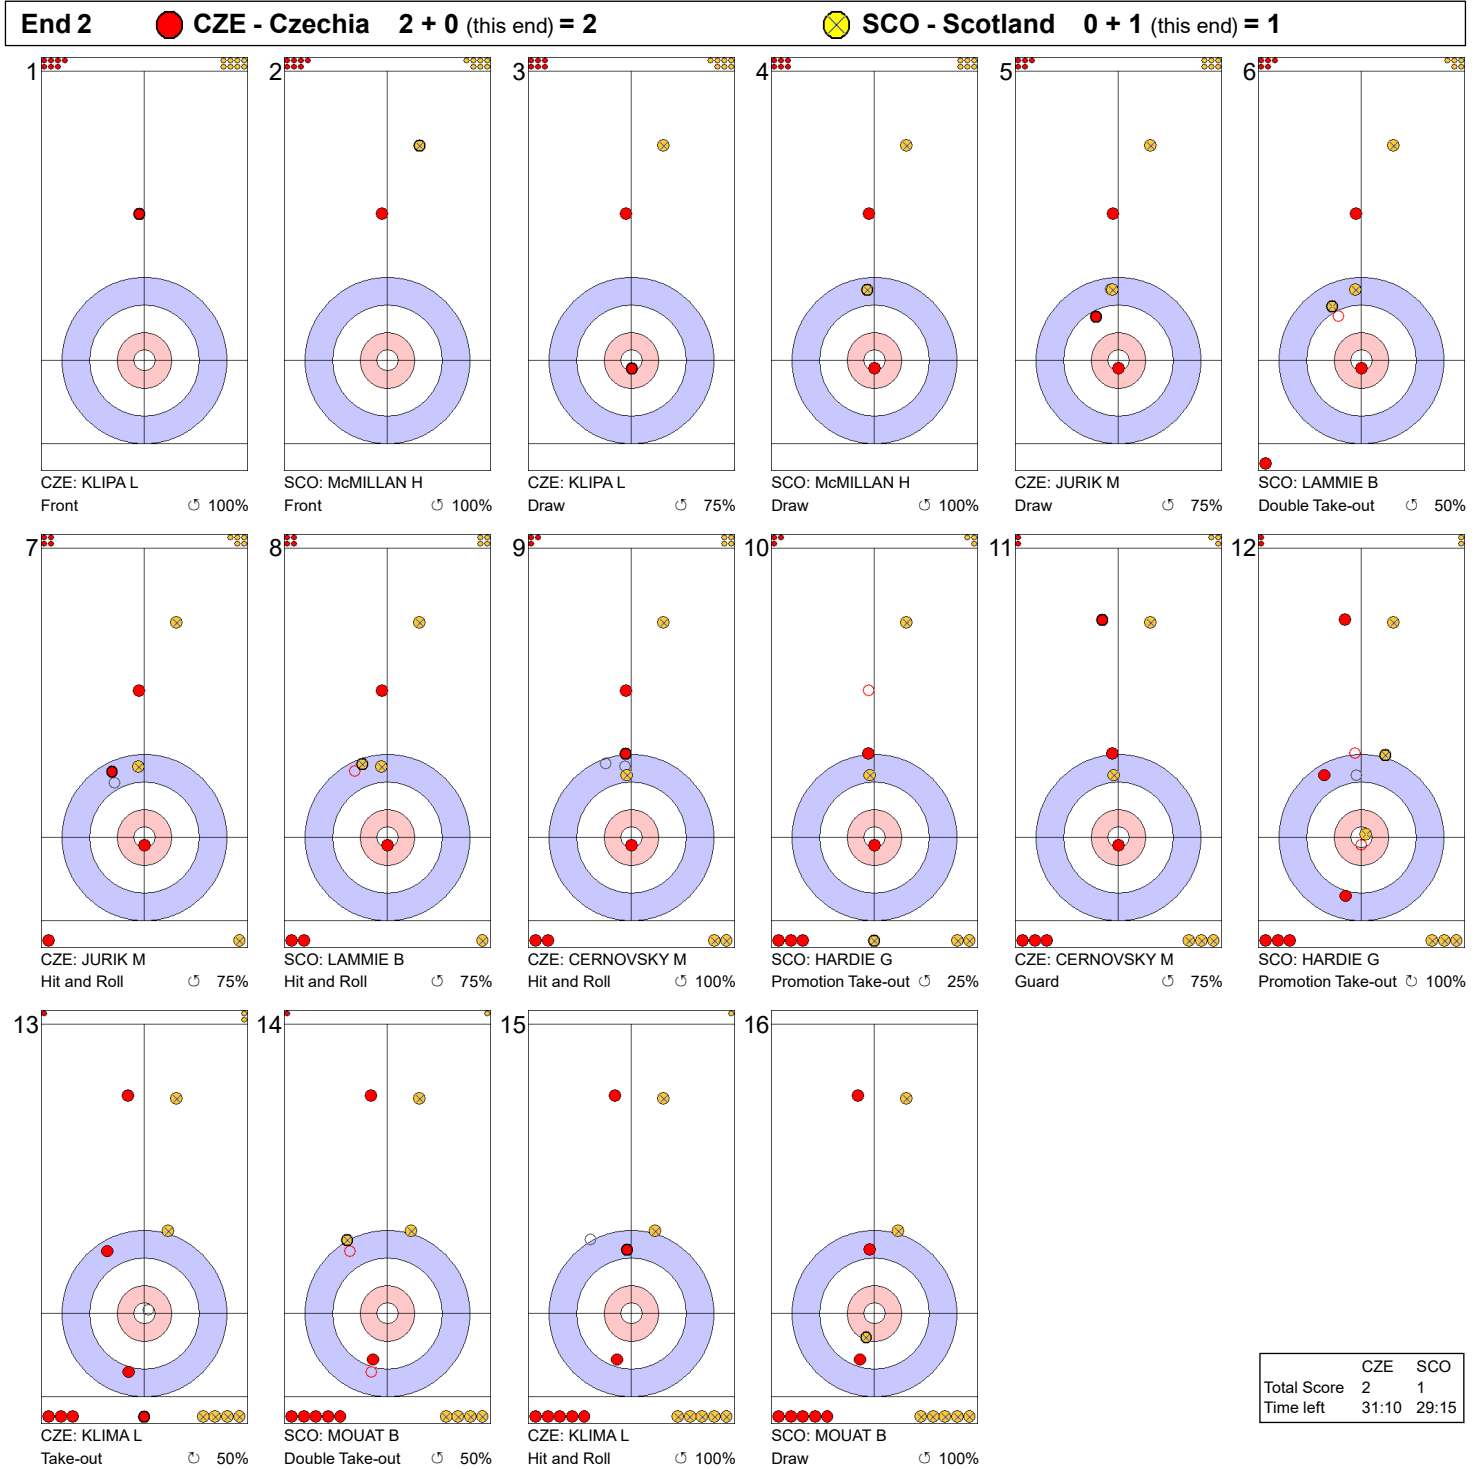

Game - Shot by Shot

Legend:
 ↻ Clockwise ↺ Counter-clockwise - Not considered

Game - Shot by Shot

Legend:
 ↻ Clockwise ↺ Counter-clockwise - Not considered

Game - Shot by Shot

Legend:
 ↻ Clockwise ↺ Counter-clockwise - Not considered

Game - Shot by Shot

Legend:
 ↻ Clockwise ↺ Counter-clockwise - Not considered

Game - Shot by Shot

End 6 ● **CZE - Czechia** 4 + 0 (this end) = 4 ● **SCO - Scotland** 2 + 2 (this end) = 4

Legend:
 ↻ Clockwise ↺ Counter-clockwise - Not considered

Game - Shot by Shot

End 7 ● **CZE - Czechia** 4 + 0 (this end) = 4 ● **SCO - Scotland** 4 + 0 (this end) = 4

	CZE	SCO
Total Score	4	4
Time left	11:28	12:01

Legend:
 ↻ Clockwise ↺ Counter-clockwise - Not considered

Game - Shot by Shot

Legend:
 ↻ Clockwise ↺ Counter-clockwise - Not considered

Game - Shot by Shot

Legend:
 ↻ Clockwise ↺ Counter-clockwise - Not considered

Game - Shot by Shot

End 10 ● **CZE - Czechia** 5 + 0 (this end) = 5 ● **SCO - Scotland** 5 + 1 (this end) = 6