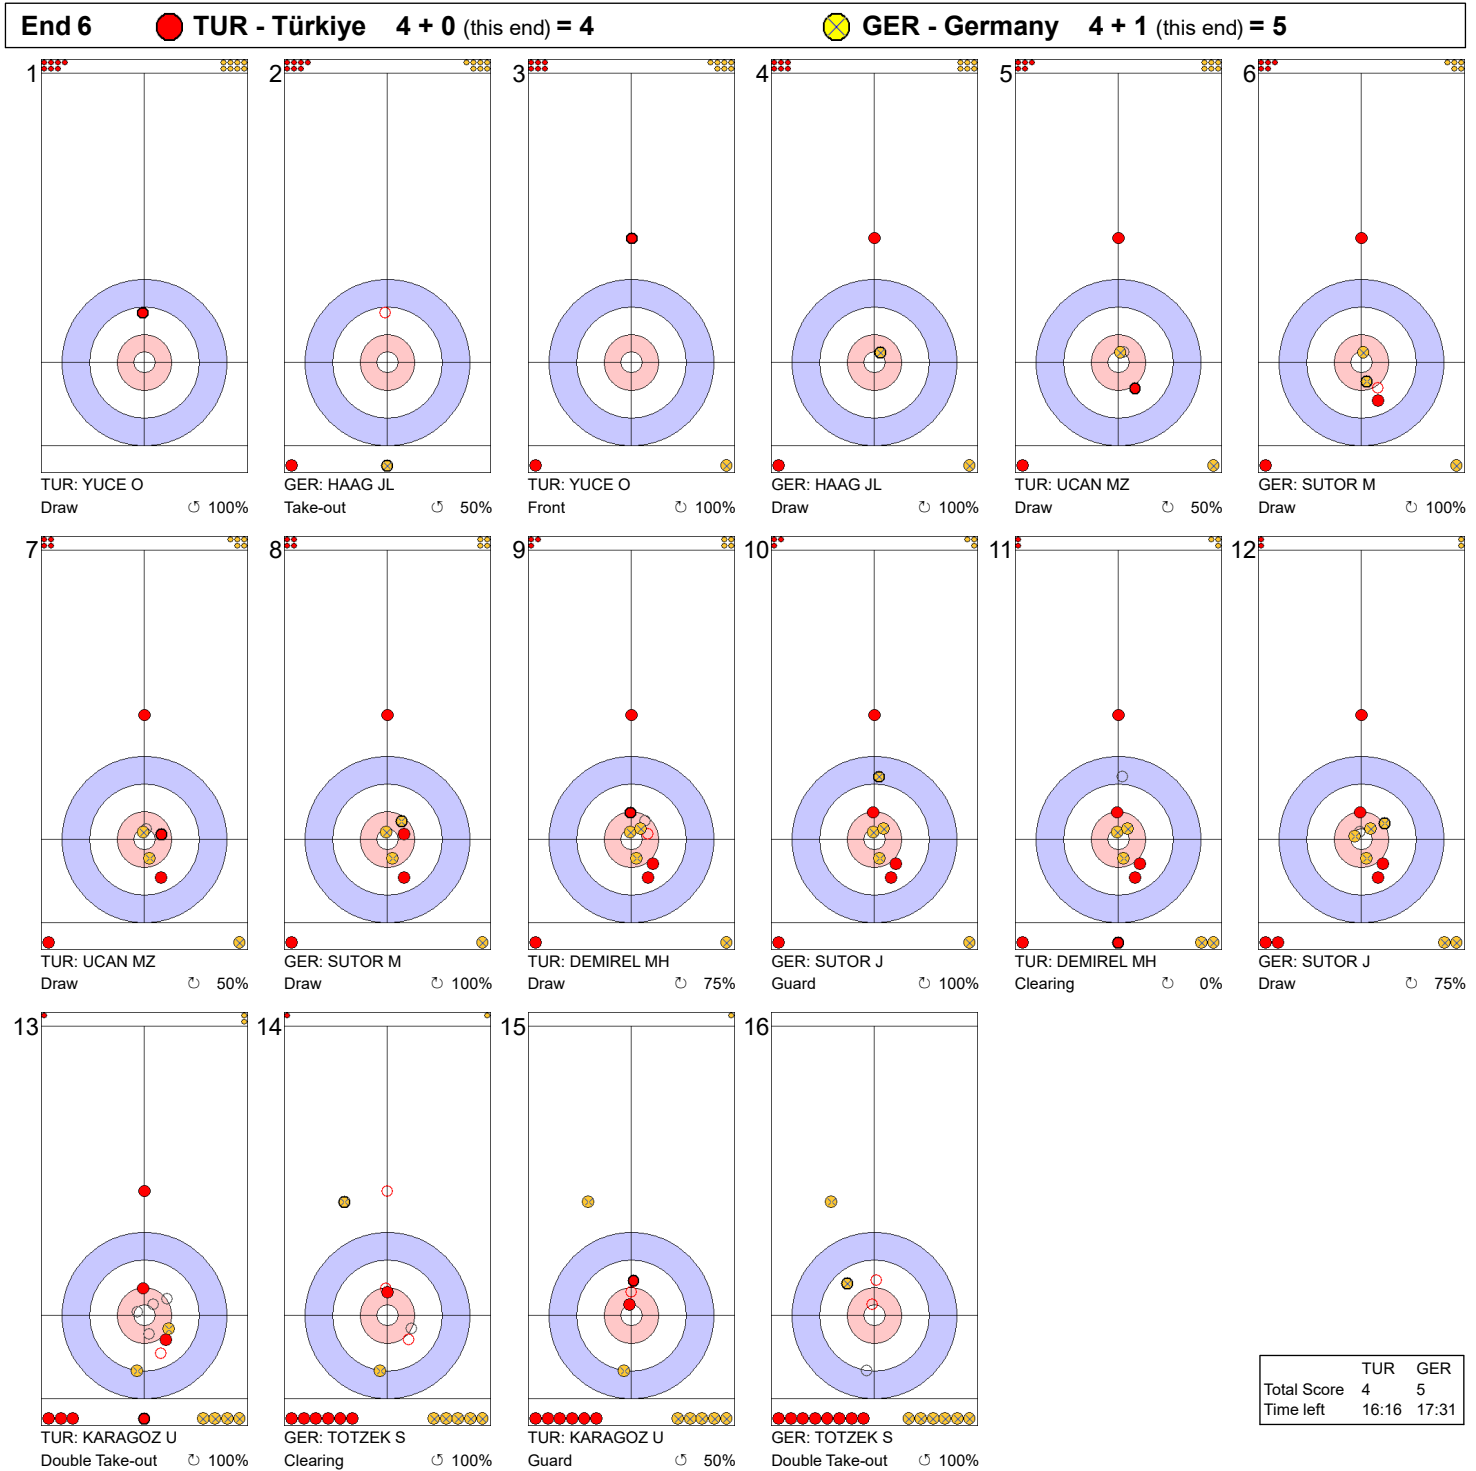

	TUR	GER
Total Score	1	2
Time left	30:25	31:43

**Legend:**  
 Clockwise     
 Counter-clockwise     
 - Not considered

**Game - Shot by Shot**

**End 3**   ● **TUR - Türkiye** 1 + 0 (this end) = 1   ● **GER - Germany** 2 + 2 (this end) = 4

	TUR	GER
Total Score	1	4
Time left	26:56	28:06

**Legend:**  
 ↻ Clockwise      ↺ Counter-clockwise      - Not considered

**Game - Shot by Shot**

**Legend:**  
 ↻ Clockwise      ↺ Counter-clockwise      - Not considered

**Game - Shot by Shot**

**Legend:**  
 ↻ Clockwise      ↺ Counter-clockwise      - Not considered

**Game - Shot by Shot**

**Legend:**  
 ↻ Clockwise      ↺ Counter-clockwise      - Not considered

**Game - Shot by Shot**

**End 8**   ● **TUR - Türkiye** 5 + 0 (this end) = 5   ● **GER - Germany** 5 + 2 (this end) = 7

**Legend:**  
 ↻ Clockwise      ↺ Counter-clockwise      - Not considered

**Game - Shot by Shot**

**Legend:**  
 ↻ Clockwise      ↺ Counter-clockwise      - Not considered