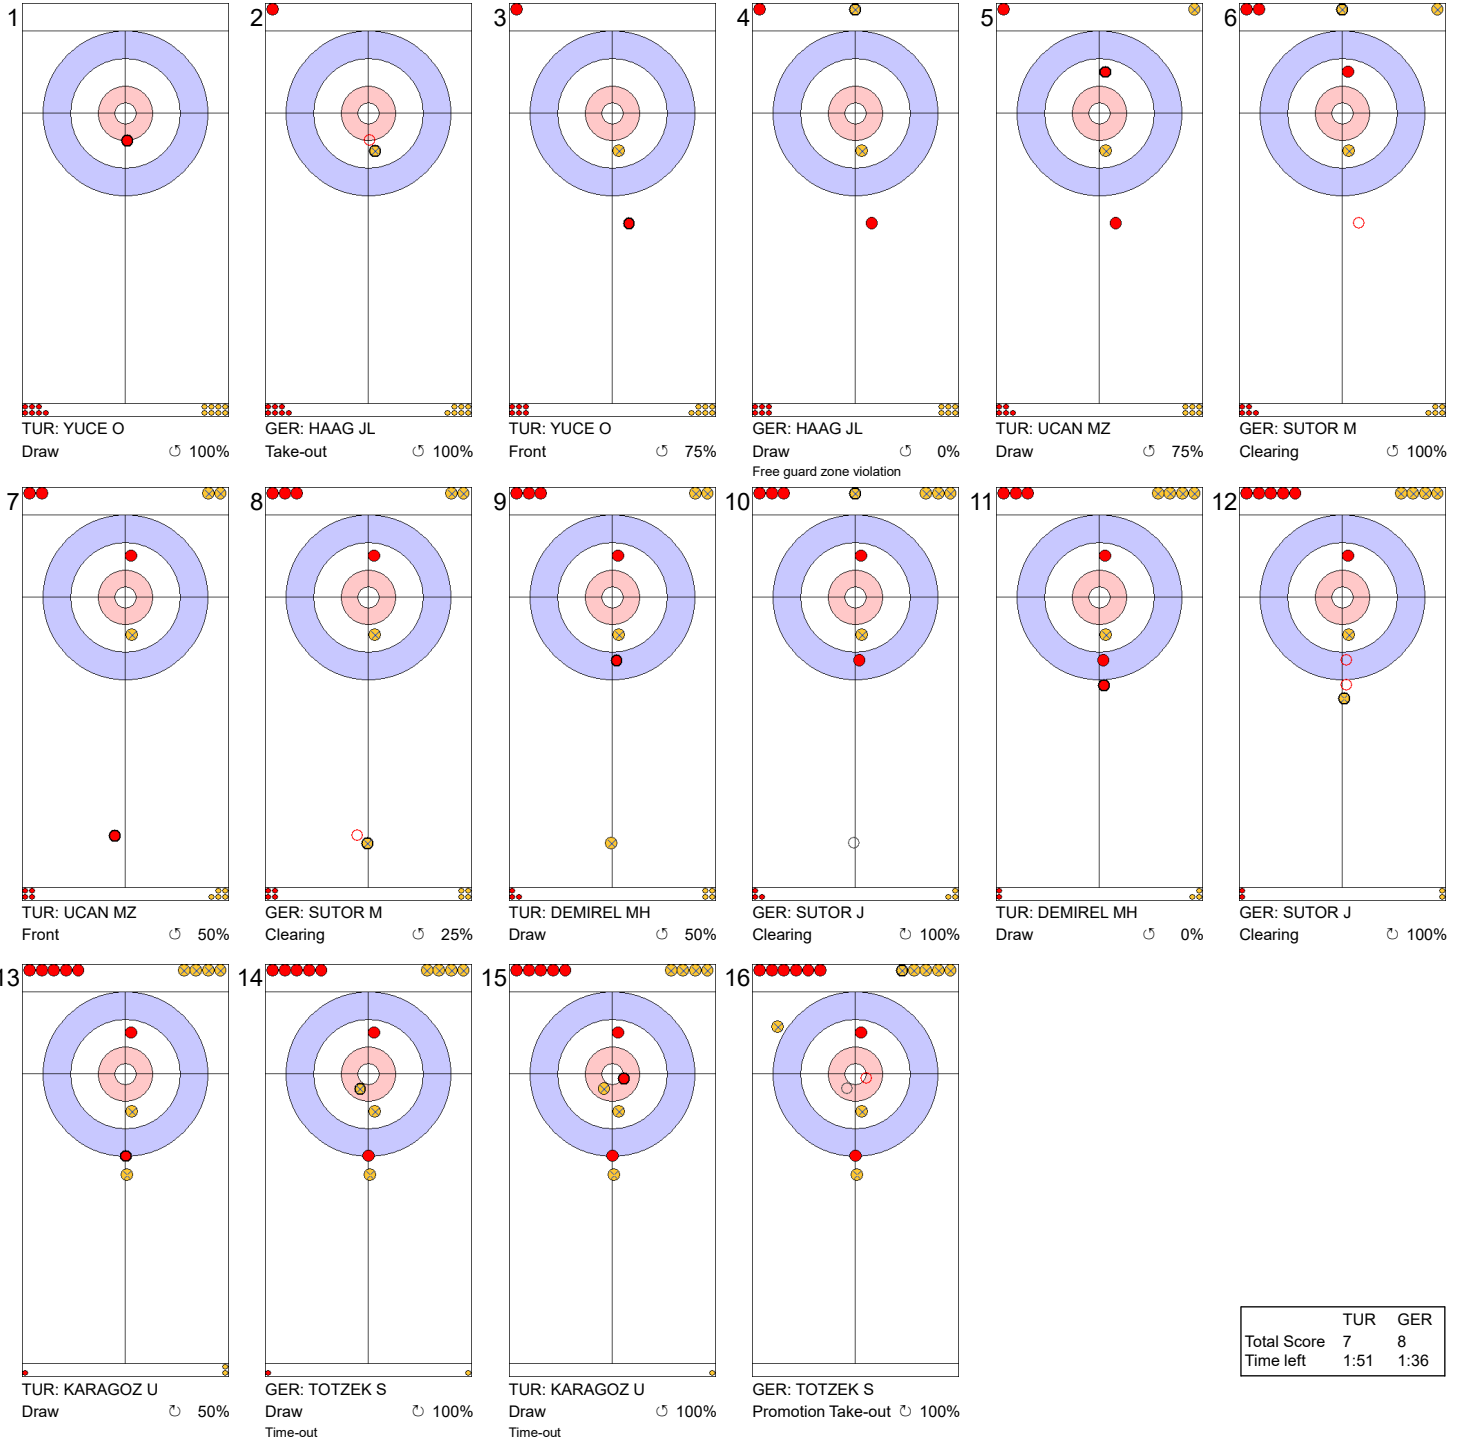

**Game - Shot by Shot**

**Legend:**  
 ↻ Clockwise      ↺ Counter-clockwise      - Not considered

**Game - Shot by Shot**

**Legend:**  
 ↻ Clockwise      ↺ Counter-clockwise      - Not considered

**Game - Shot by Shot**

**End 8**   ● **TUR - Türkiye** 5 + 0 (this end) = 5   ● **GER - Germany** 5 + 2 (this end) = 7

**Legend:**  
 ↻ Clockwise      ↺ Counter-clockwise      - Not considered

**Game - Shot by Shot**

**Legend:**  
 ↻ Clockwise      ↺ Counter-clockwise      - Not considered

**Game - Shot by Shot**

**End 10**   ● **TUR - Türkiye** 6 + 1 (this end) = 7   ● **GER - Germany** 7 + 0 (this end) = 7

	TUR	GER
Total Score	7	7
Time left	2:33	0:48

**Legend:**  
 ↻ Clockwise   ↺ Counter-clockwise   - Not considered

**Game - Shot by Shot**

**End 11** ● **TUR - Türkiye** 7 + 0 (this end) = 7      ● **GER - Germany** 7 + 1 (this end) = 8

	TUR	GER
Total Score	7	8
Time left	1:51	1:36

**Legend:**  
 ↻ Clockwise      ↺ Counter-clockwise      - Not considered