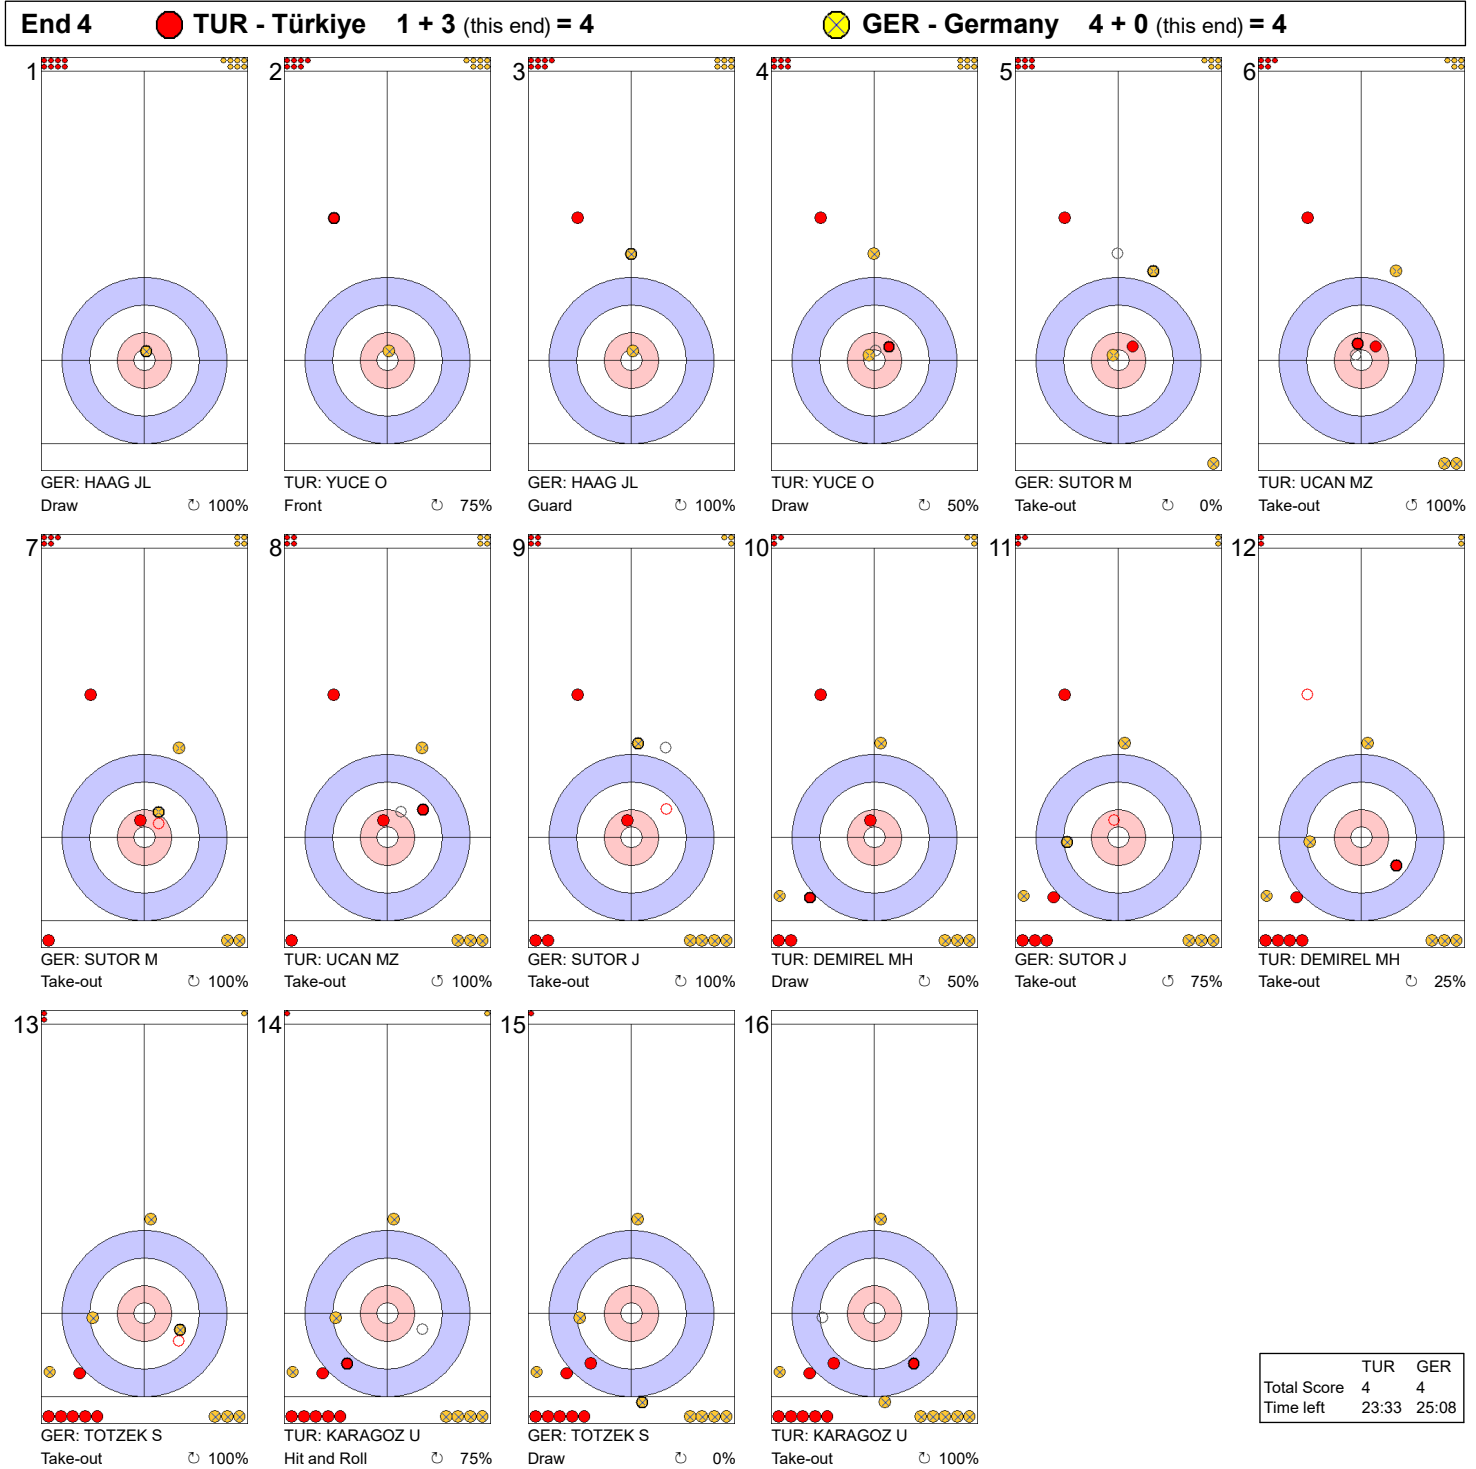

**Game - Shot by Shot**

End 2			● TUR - Türkiye 1 + 0 (this end) = 1			● GER - Germany 0 + 2 (this end) = 2											
1		TUR: YUCE O Front 100%	2		GER: HAAG JL Draw 100%	3		TUR: YUCE O Draw 75%	4		GER: HAAG JL Draw 100%	5		TUR: UCAN MZ Promotion Take-out 75%	6		GER: SUTOR M Draw 100%
7		TUR: UCAN MZ Promotion Take-out 0%	8		GER: SUTOR M Guard 100%	9		TUR: DEMIREL MH Hit and Roll 100%	10		GER: SUTOR J Hit and Roll 100%	11		TUR: DEMIREL MH Take-out 100%	12		GER: SUTOR J Take-out 100%
13		TUR: KARAGOZ U Hit and Roll 50%	14		GER: TOTZEK S Draw 0%	15		TUR: KARAGOZ U Take-out 50%	16		GER: TOTZEK S Draw 100%						

	TUR	GER
Total Score	1	2
Time left	30:25	31:43

**Legend:**  
 Clockwise     
 Counter-clockwise     
 - Not considered

**Game - Shot by Shot**

**End 3**   ● **TUR - Türkiye** 1 + 0 (this end) = 1   ● **GER - Germany** 2 + 2 (this end) = 4

	TUR	GER
Total Score	1	4
Time left	26:56	28:06

**Legend:**  
 ↻ Clockwise      ↺ Counter-clockwise      - Not considered

**Game - Shot by Shot**

**Legend:**  
 ↻ Clockwise      ↺ Counter-clockwise      - Not considered

**Game - Shot by Shot**

**Legend:**  
 ↻ Clockwise      ↺ Counter-clockwise      - Not considered

**Game - Shot by Shot**

**Legend:**  
 ↻ Clockwise      ↺ Counter-clockwise      - Not considered

**Game - Shot by Shot**