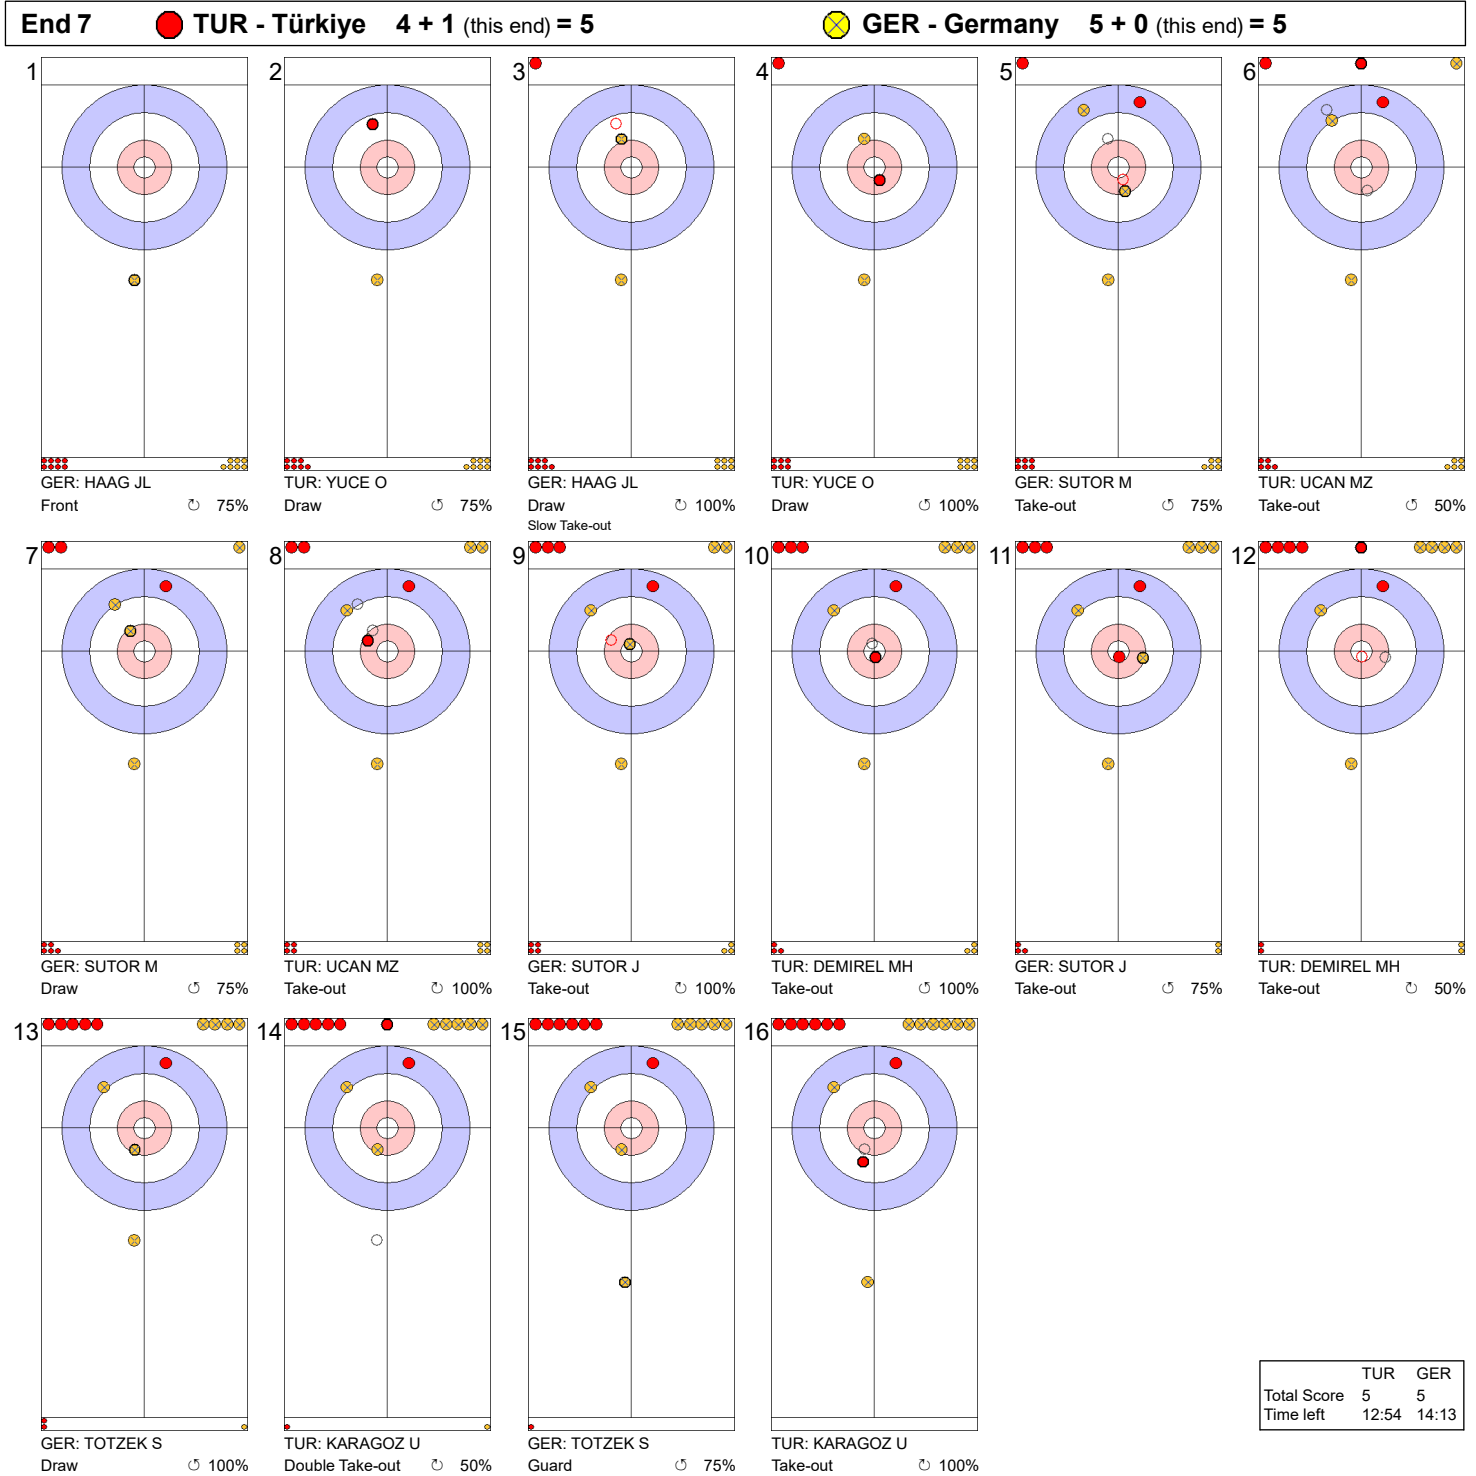

	TUR	GER
Total Score	1	2
Time left	30:25	31:43

**Legend:**  
 Clockwise     
 Counter-clockwise     
 - Not considered

**Game - Shot by Shot**

**End 3**   ● **TUR - Türkiye** 1 + 0 (this end) = 1   ● **GER - Germany** 2 + 2 (this end) = 4

	TUR	GER
Total Score	1	4
Time left	26:56	28:06

**Legend:**  
 ↻ Clockwise      ↺ Counter-clockwise      - Not considered

**Game - Shot by Shot**

**Legend:**  
 ↻ Clockwise      ↺ Counter-clockwise      - Not considered

**Game - Shot by Shot**

**Legend:**  
 ↻ Clockwise      ↺ Counter-clockwise      - Not considered

**Game - Shot by Shot**

**Legend:**  
 ↻ Clockwise      ↺ Counter-clockwise      - Not considered

**Game - Shot by Shot**

**Game - Shot by Shot**

**End 10**   ● **TUR - Türkiye** 6 + 1 (this end) = 7   ● **GER - Germany** 7 + 0 (this end) = 7

	TUR	GER
Total Score	7	7
Time left	2:33	0:48

**Legend:**  
 ↻ Clockwise   ↺ Counter-clockwise   - Not considered