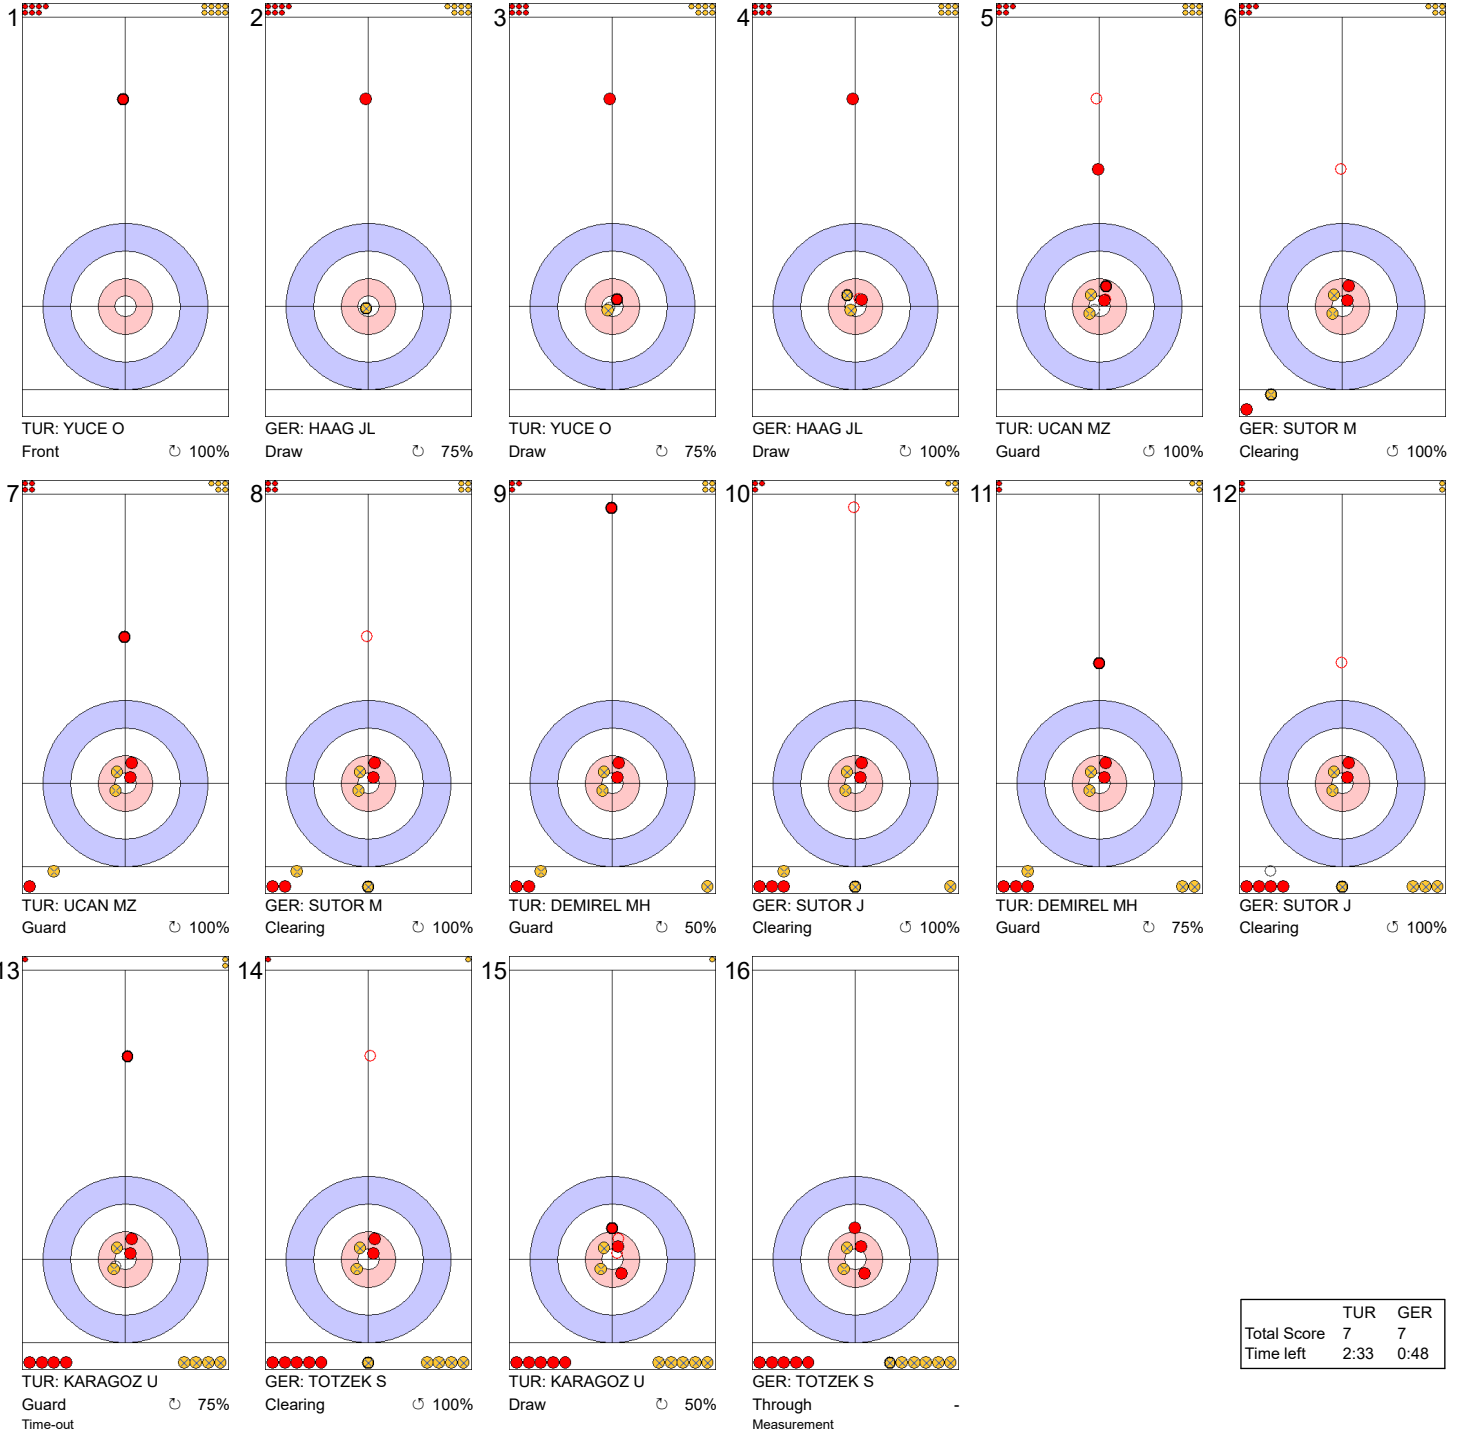

**Game - Shot by Shot**

**Legend:**  
 ↻ Clockwise      ↺ Counter-clockwise      - Not considered

**Game - Shot by Shot**

**Legend:**  
 ↻ Clockwise      ↺ Counter-clockwise      - Not considered

**Game - Shot by Shot**

**End 8**   ● **TUR - Türkiye** 5 + 0 (this end) = 5   ● **GER - Germany** 5 + 2 (this end) = 7

**Legend:**  
 ↻ Clockwise      ↺ Counter-clockwise      - Not considered

**Game - Shot by Shot**

**Legend:**  
 ↻ Clockwise      ↺ Counter-clockwise      - Not considered

**Game - Shot by Shot**

**End 10**   ● **TUR - Türkiye** 6 + 1 (this end) = 7   ● **GER - Germany** 7 + 0 (this end) = 7

	TUR	GER
Total Score	7	7
Time left	2:33	0:48

**Legend:**  
 ↻ Clockwise   ↺ Counter-clockwise   - Not considered

**Game - Shot by Shot**

**End 11** ● **TUR - Türkiye** 7 + 0 (this end) = 7      ● **GER - Germany** 7 + 1 (this end) = 8

	TUR	GER
Total Score	7	8
Time left	1:51	1:36

**Legend:**  
 ↻ Clockwise      ↺ Counter-clockwise      - Not considered