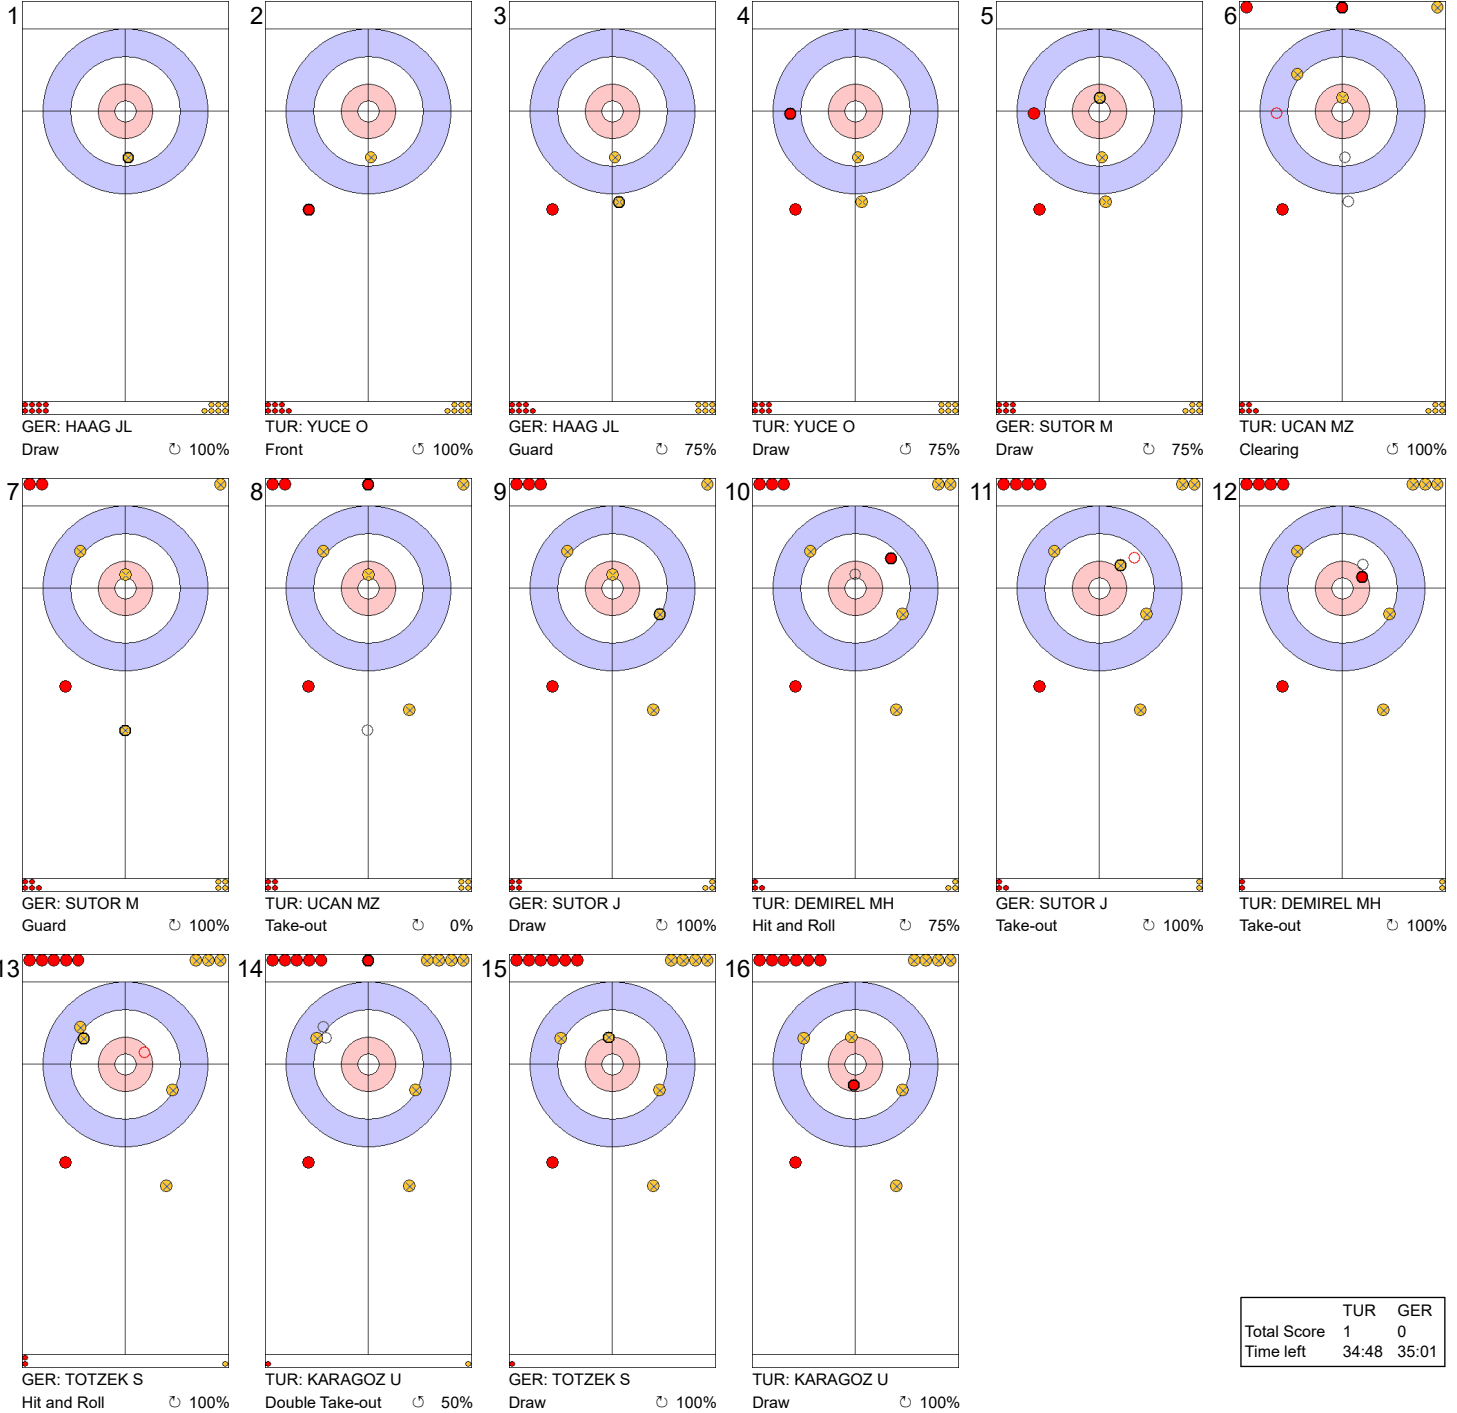

**Game - Shot by Shot**

**End 1** ● **TUR - Türkiye** 0 + 1 (this end) = 1      ● **GER - Germany** 0 + 0 (this end) = 0

	TUR	GER
Total Score	1	0
Time left	34:48	35:01

**Legend:**  
 ↻ Clockwise      ↺ Counter-clockwise      - Not considered

**Game - Shot by Shot**

End 2			● TUR - Türkiye 1 + 0 (this end) = 1			● GER - Germany 0 + 2 (this end) = 2											
1		TUR: YUCE O Front 100%	2		GER: HAAG JL Draw 100%	3		TUR: YUCE O Draw 75%	4		GER: HAAG JL Draw 100%	5		TUR: UCAN MZ Promotion Take-out 75%	6		GER: SUTOR M Draw 100%
7		TUR: UCAN MZ Promotion Take-out 0%	8		GER: SUTOR M Guard 100%	9		TUR: DEMIREL MH Hit and Roll 100%	10		GER: SUTOR J Hit and Roll 100%	11		TUR: DEMIREL MH Take-out 100%	12		GER: SUTOR J Take-out 100%
13		TUR: KARAGOZ U Hit and Roll 50%	14		GER: TOTZEK S Draw 0%	15		TUR: KARAGOZ U Take-out 50%	16		GER: TOTZEK S Draw 100%						

	TUR	GER
Total Score	1	2
Time left	30:25	31:43

**Legend:**  
 Clockwise     
 Counter-clockwise     
 - Not considered

**Game - Shot by Shot**

**End 3**   ● **TUR - Türkiye** 1 + 0 (this end) = 1   ● **GER - Germany** 2 + 2 (this end) = 4

	TUR	GER
Total Score	1	4
Time left	26:56	28:06

**Legend:**  
 ↻ Clockwise      ↺ Counter-clockwise      - Not considered

**Game - Shot by Shot**

**Legend:**  
 ↻ Clockwise      ↺ Counter-clockwise      - Not considered