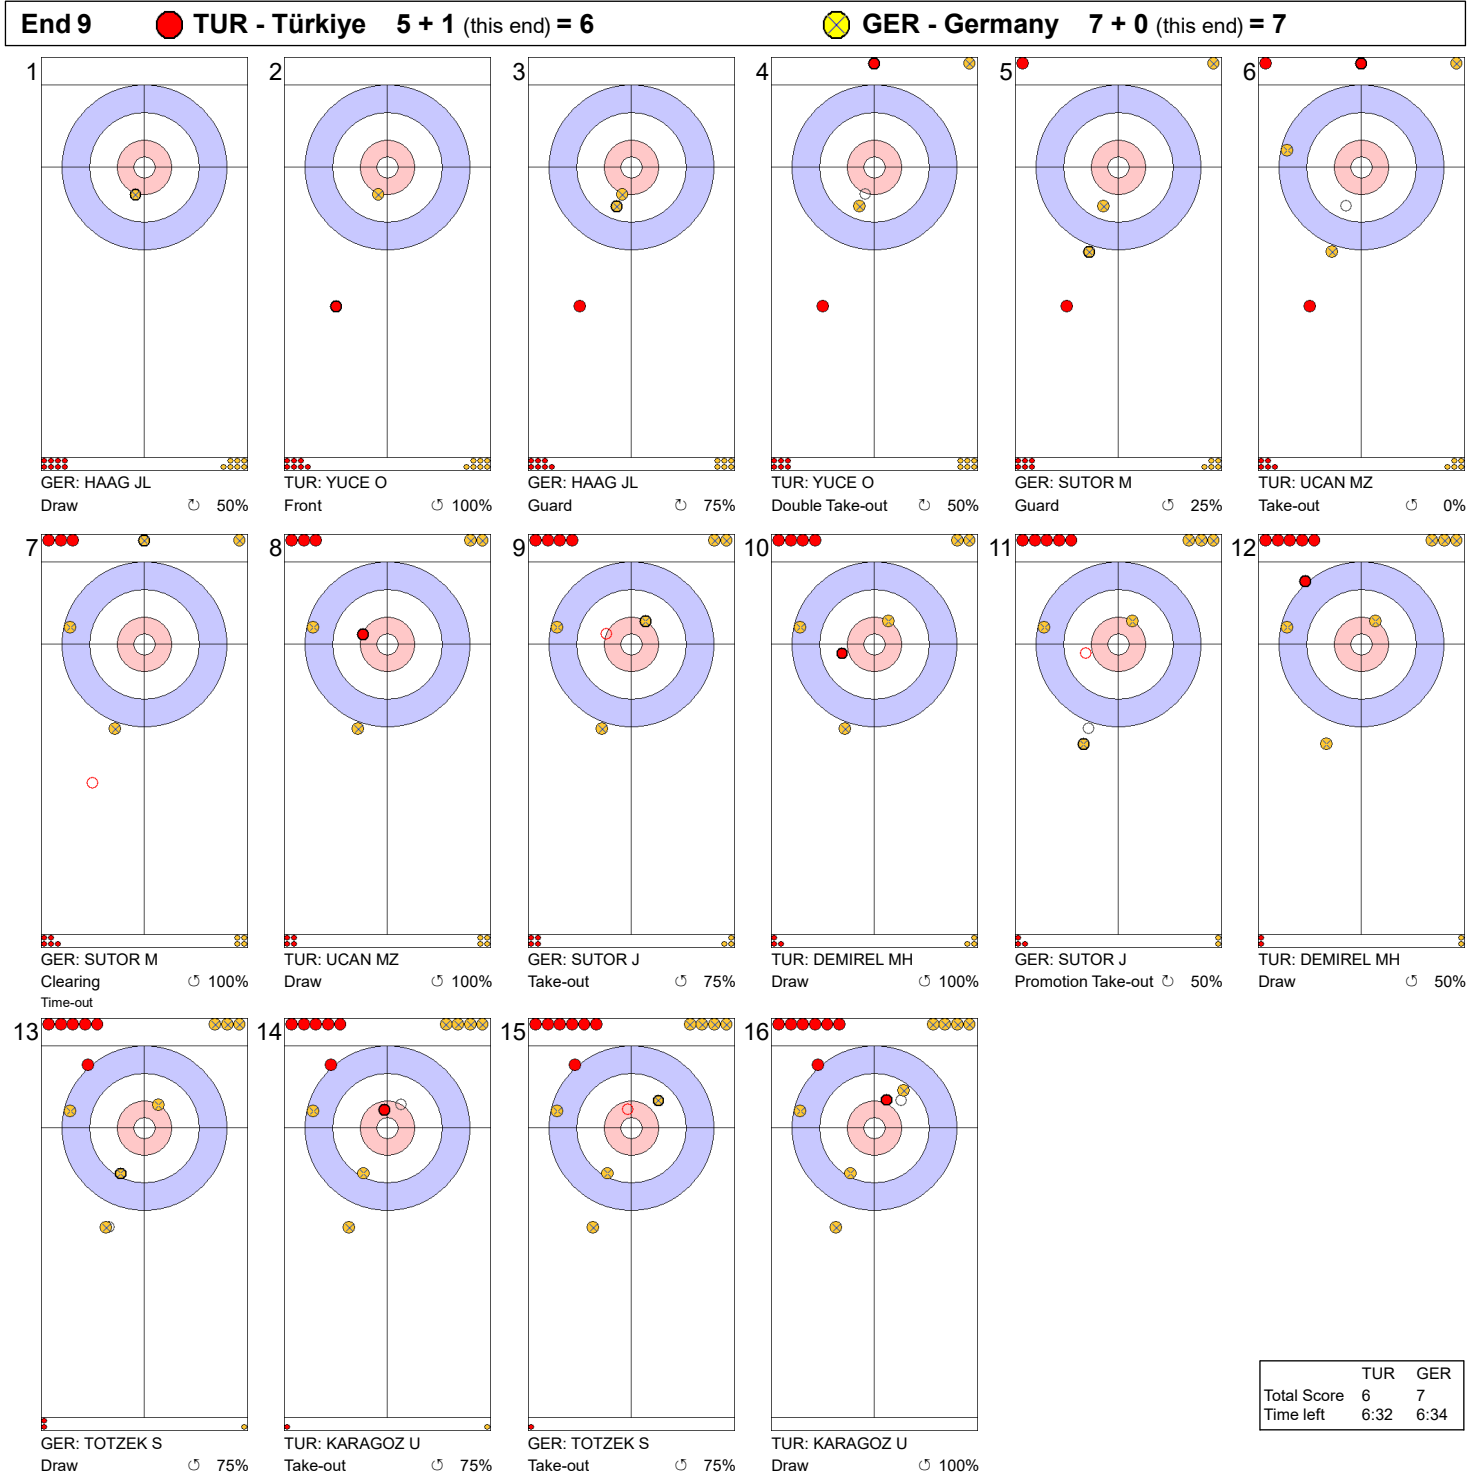

	TUR	GER
Total Score	1	4
Time left	26:56	28:06

**Legend:**  
 ↻ Clockwise      ↺ Counter-clockwise      - Not considered

**Game - Shot by Shot**

**Legend:**  
 ↻ Clockwise      ↺ Counter-clockwise      - Not considered

**Game - Shot by Shot**

**Legend:**  
 ↻ Clockwise      ↺ Counter-clockwise      - Not considered

**Game - Shot by Shot**

**Legend:**  
 ↻ Clockwise      ↺ Counter-clockwise      - Not considered

**Game - Shot by Shot**

**End 8**   ● **TUR - Türkiye** 5 + 0 (this end) = 5   ● **GER - Germany** 5 + 2 (this end) = 7

**Legend:**  
 ↻ Clockwise      ↺ Counter-clockwise      - Not considered

**Game - Shot by Shot**

**Legend:**  
 ↻ Clockwise      ↺ Counter-clockwise      - Not considered

**Game - Shot by Shot**

**End 10**   ● **TUR - Türkiye** 6 + 1 (this end) = 7   ● **GER - Germany** 7 + 0 (this end) = 7

	TUR	GER
Total Score	7	7
Time left	2:33	0:48

**Legend:**  
 ↻ Clockwise   ↺ Counter-clockwise   - Not considered