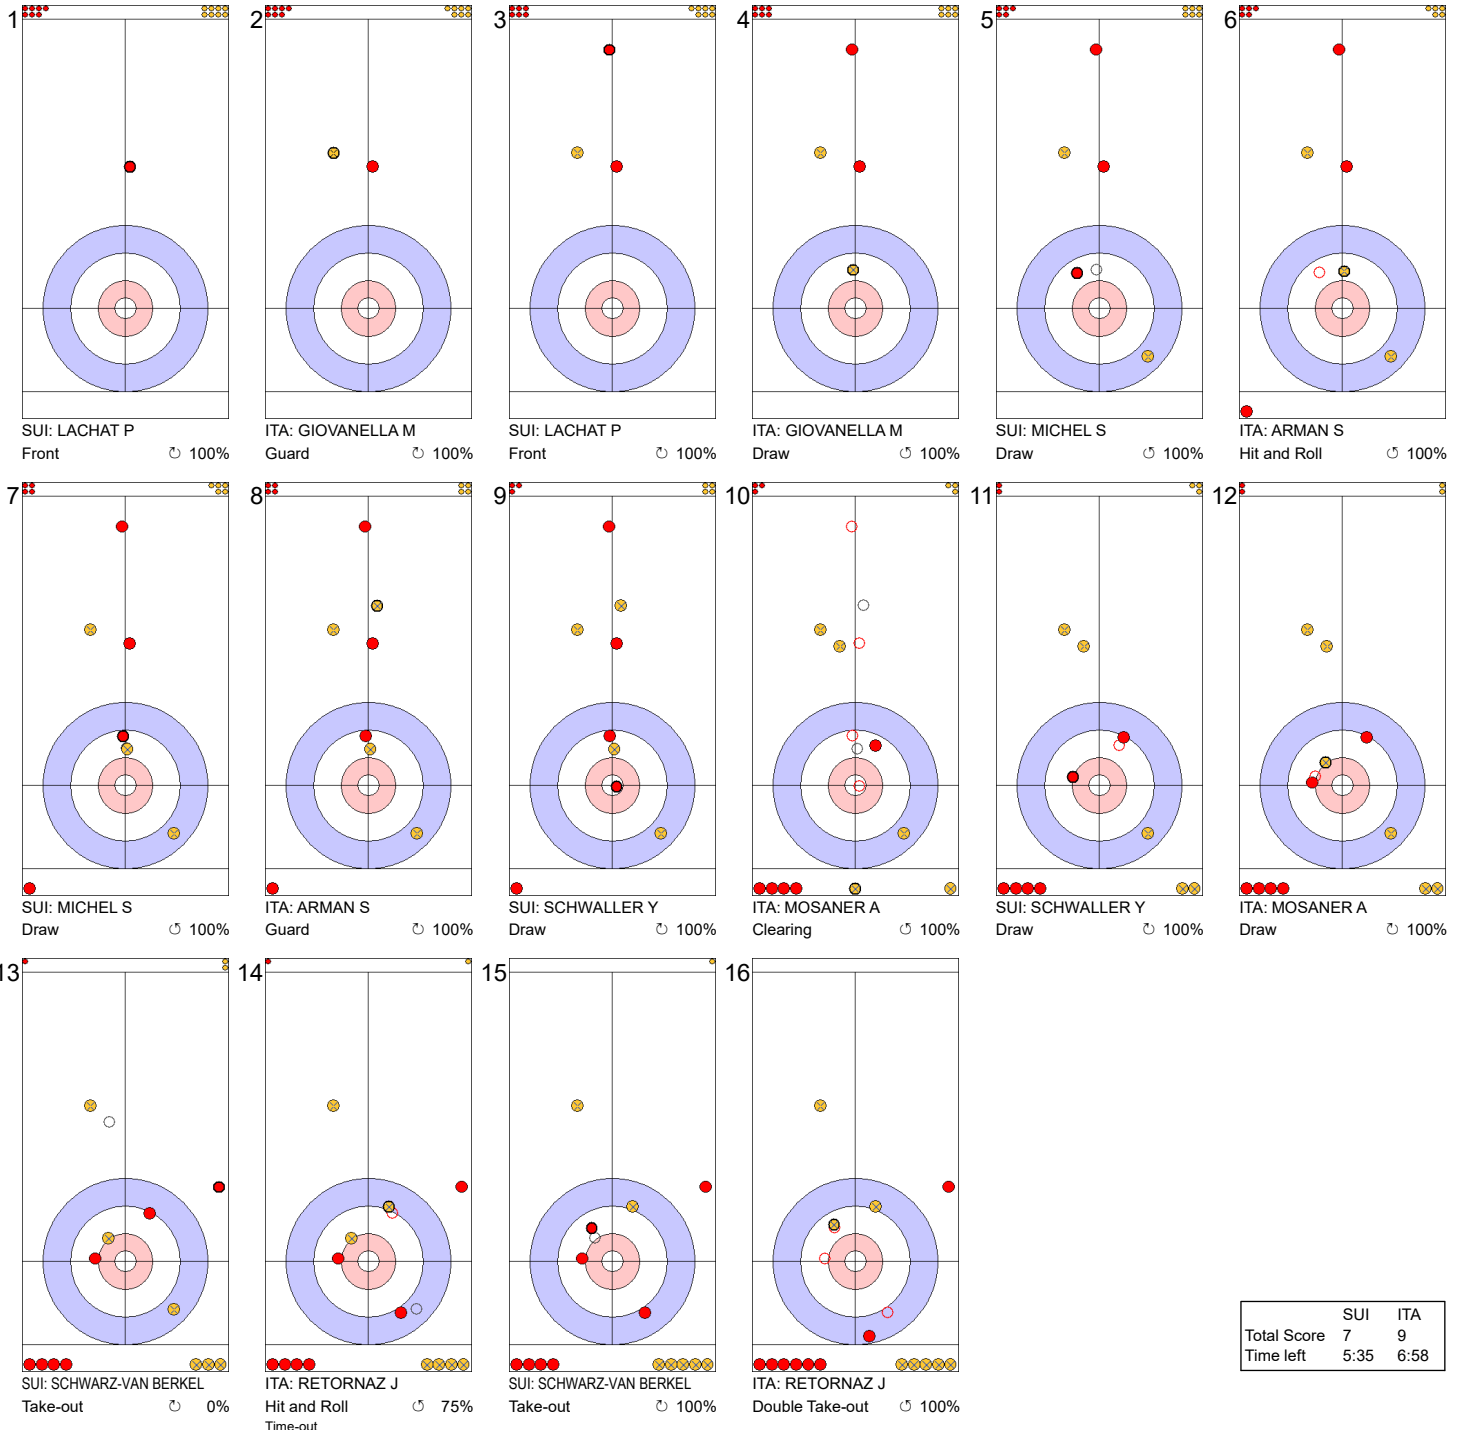

	SUI	ITA
Total Score	4	7
Time left	11:29	13:49

Legend:
 ↻ Clockwise ↺ Counter-clockwise - Not considered

Game - Shot by Shot

End 7 ● **SUI - Switzerland** 4 + 3 (this end) = 7 ● **ITA - Italy** 7 + 0 (this end) = 7

Legend:
 ↻ Clockwise ↺ Counter-clockwise - Not considered

Game - Shot by Shot

End 8 ● **SUI - Switzerland 7 + 0 (this end) = 7** ● **ITA - Italy 7 + 2 (this end) = 9**

	SUI	ITA
Total Score	7	9
Time left	5:35	6:58

Legend:
 ↻ Clockwise ↺ Counter-clockwise - Not considered

Game - Shot by Shot

End 9 ● **SUI - Switzerland 7 + 1 (this end) = 8** ● **ITA - Italy 9 + 0 (this end) = 9**

	SUI	ITA
Total Score	8	9
Time left	3:03	3:29

Legend:
 ↻ Clockwise ↺ Counter-clockwise - Not considered

Game - Shot by Shot

Legend:
 ↻ Clockwise ↺ Counter-clockwise - Not considered