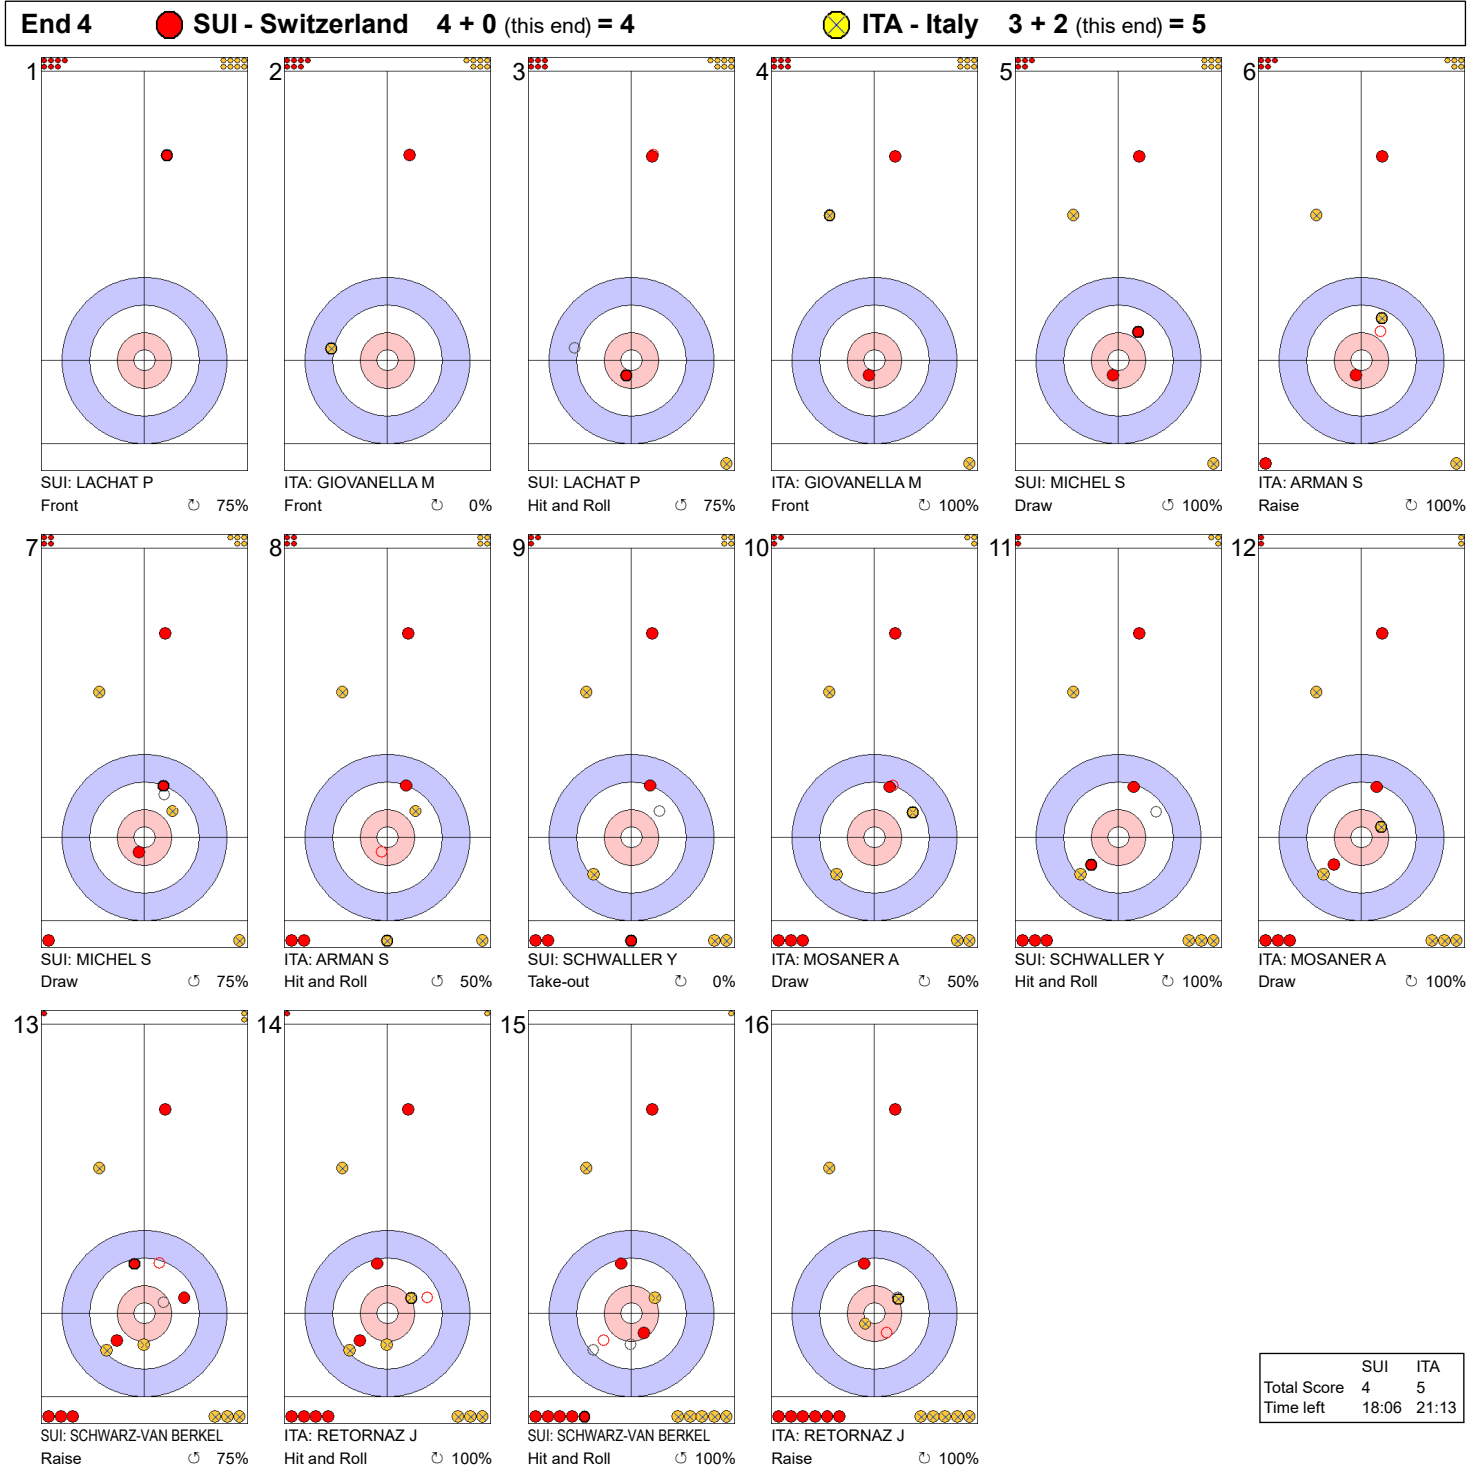

Game - Shot by Shot

Legend:
 Clockwise
 Counter-clockwise
 - Not considered

Game - Shot by Shot

	SUI	ITA
Total Score	3	3
Time left	27:20	29:54

Legend:
 Clockwise
 Counter-clockwise
 - Not considered

Game - Shot by Shot

End 3 ● **SUI - Switzerland 3 + 1 (this end) = 4** ● **ITA - Italy 3 + 0 (this end) = 3**

	SUI	ITA
Total Score	4	3
Time left	24:00	26:38

Legend:
 ↻ Clockwise ↺ Counter-clockwise - Not considered

Game - Shot by Shot

Legend:
 Clockwise
 Counter-clockwise
 - Not considered

Game - Shot by Shot

Legend:
 Clockwise
 Counter-clockwise
 - Not considered

Game - Shot by Shot

End 6 ● **SUI - Switzerland** 4 + 0 (this end) = 4 ● **ITA - Italy** 6 + 1 (this end) = 7

	SUI	ITA
Total Score	4	7
Time left	11:29	13:49

Legend:
 ↻ Clockwise ↺ Counter-clockwise - Not considered

Game - Shot by Shot

End 7 ● **SUI - Switzerland** 4 + 3 (this end) = 7 ● **ITA - Italy** 7 + 0 (this end) = 7