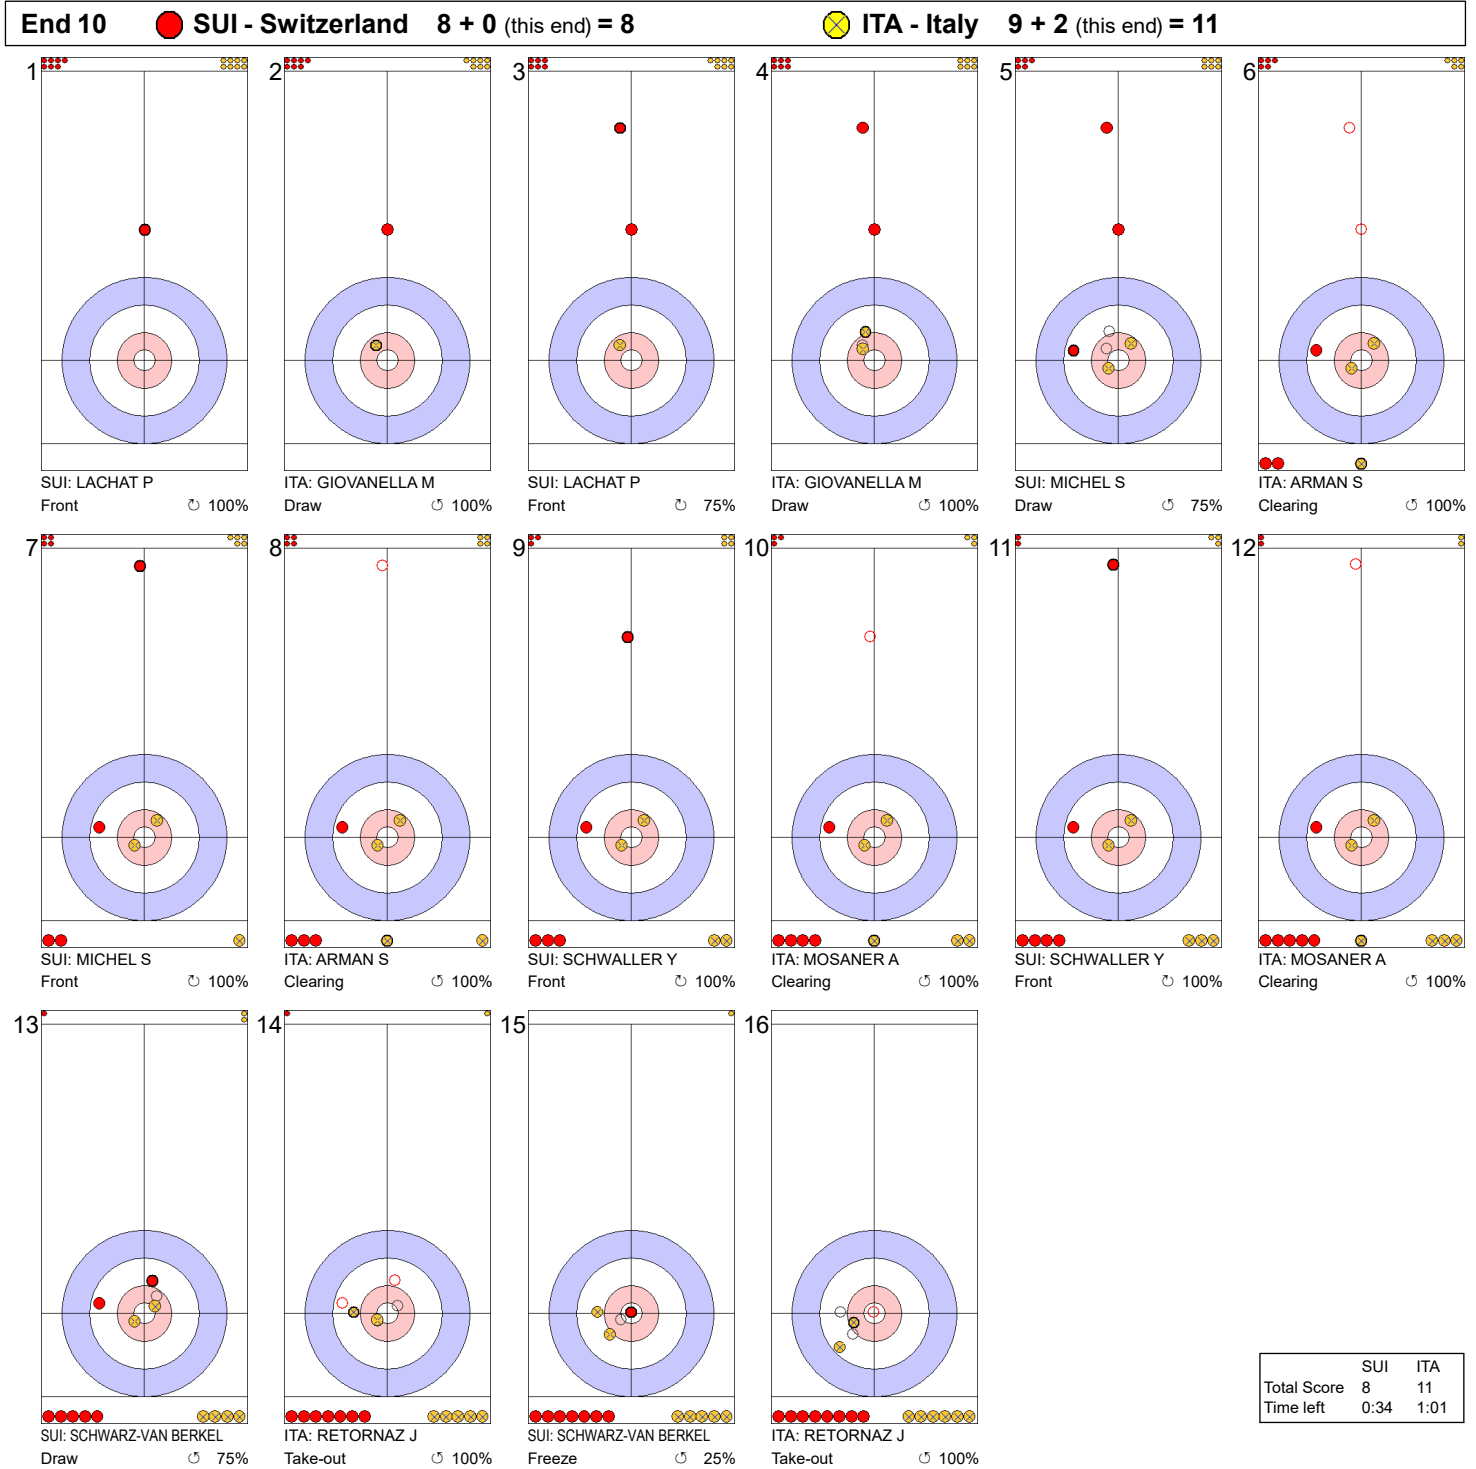

	SUI	ITA
Total Score	4	7
Time left	11:29	13:49

Legend:
 ↻ Clockwise ↺ Counter-clockwise - Not considered

Game - Shot by Shot

End 7 ● **SUI - Switzerland** 4 + 3 (this end) = 7 ● **ITA - Italy** 7 + 0 (this end) = 7

Legend:
 ↻ Clockwise ↺ Counter-clockwise - Not considered

Game - Shot by Shot

End 8 ● **SUI - Switzerland 7 + 0 (this end) = 7** ● **ITA - Italy 7 + 2 (this end) = 9**

	SUI	ITA
Total Score	7	9
Time left	5:35	6:58

Legend:
 ↻ Clockwise ↺ Counter-clockwise - Not considered

Game - Shot by Shot

End 9 ● **SUI - Switzerland 7 + 1 (this end) = 8** ● **ITA - Italy 9 + 0 (this end) = 9**

	SUI	ITA
Total Score	8	9
Time left	3:03	3:29

Legend:
 ↻ Clockwise ↺ Counter-clockwise - Not considered

Game - Shot by Shot

Legend:
 ↻ Clockwise ↺ Counter-clockwise - Not considered