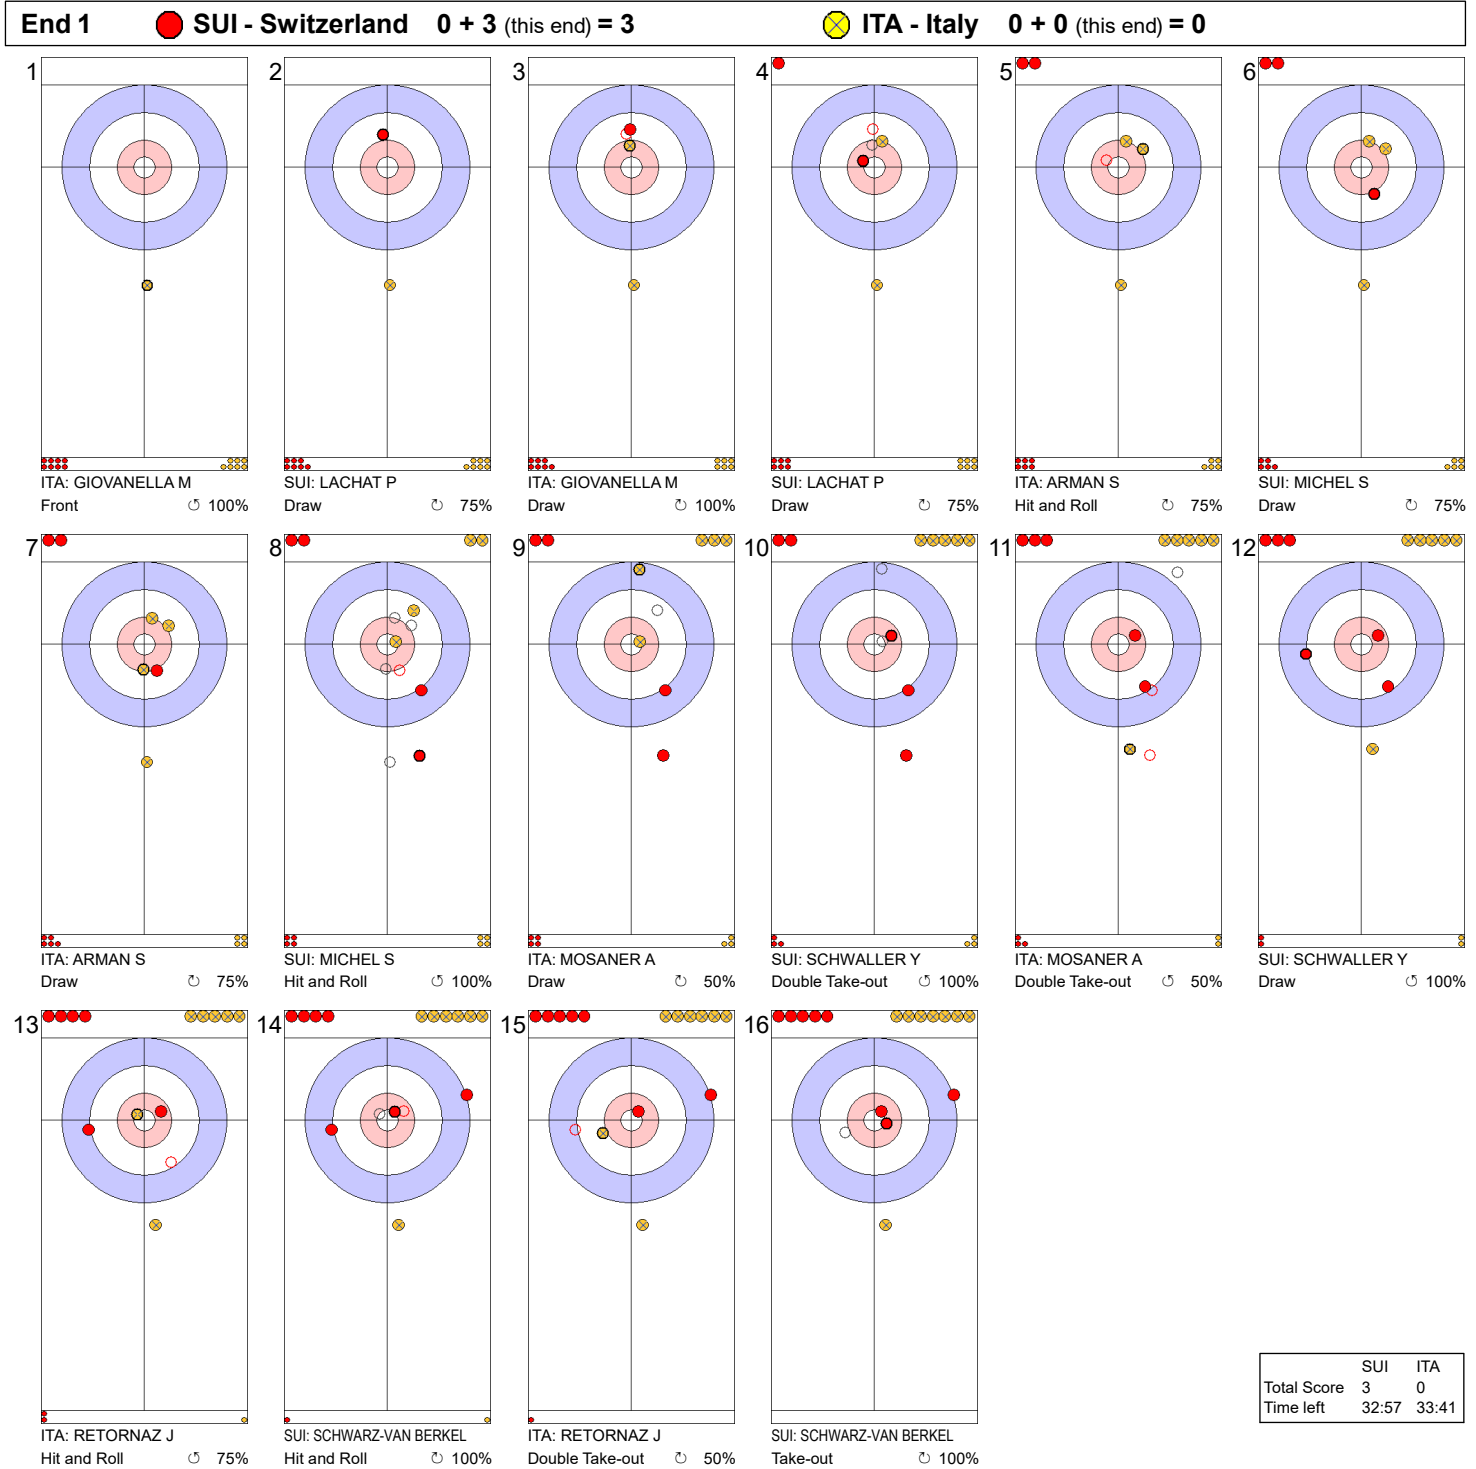

Game - Shot by Shot

Legend:
 Clockwise
 Counter-clockwise
 - Not considered

Game - Shot by Shot

	SUI	ITA
Total Score	3	3
Time left	27:20	29:54

Legend:
 Clockwise
 Counter-clockwise
 - Not considered

Game - Shot by Shot

End 3 ● **SUI - Switzerland 3 + 1 (this end) = 4** ● **ITA - Italy 3 + 0 (this end) = 3**

	SUI	ITA
Total Score	4	3
Time left	24:00	26:38

Legend:
 ↻ Clockwise ↺ Counter-clockwise - Not considered

Game - Shot by Shot

Legend:
 Clockwise
 Counter-clockwise
 - Not considered

Game - Shot by Shot

Legend:
 Clockwise
 Counter-clockwise
 - Not considered

Game - Shot by Shot

End 6 ● **SUI - Switzerland** 4 + 0 (this end) = 4 ● **ITA - Italy** 6 + 1 (this end) = 7

	SUI	ITA
Total Score	4	7
Time left	11:29	13:49

Legend:
 ↻ Clockwise ↺ Counter-clockwise - Not considered

Game - Shot by Shot

End 7 ● **SUI - Switzerland** 4 + 3 (this end) = 7 ● **ITA - Italy** 7 + 0 (this end) = 7