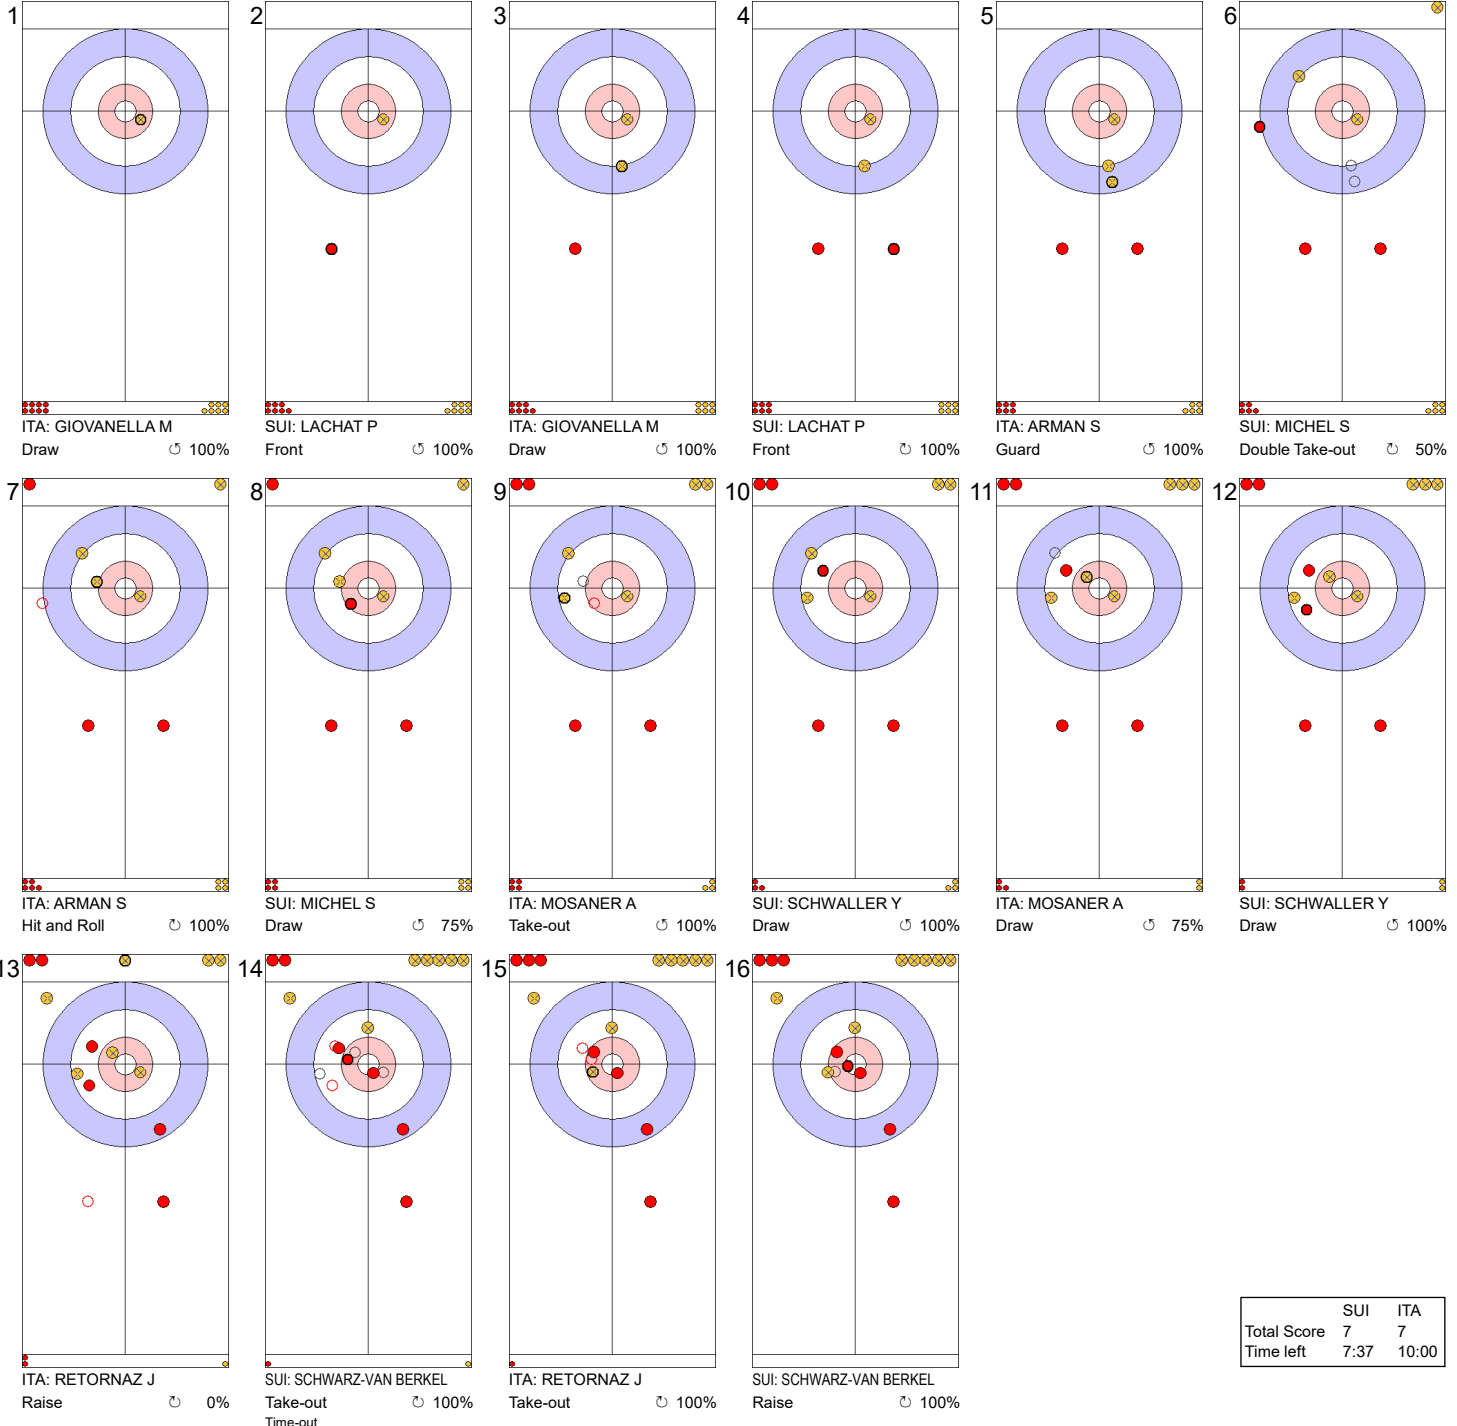

End 3 ● **SUI - Switzerland 3 + 1 (this end) = 4** ● **ITA - Italy 3 + 0 (this end) = 3**

	SUI	ITA
Total Score	4	3
Time left	24:00	26:38

Legend:
 ↻ Clockwise ↺ Counter-clockwise - Not considered

Game - Shot by Shot

Legend:
 Clockwise
 Counter-clockwise
 - Not considered

Game - Shot by Shot

Legend:
 Clockwise
 Counter-clockwise
 - Not considered

Game - Shot by Shot

End 6 ● **SUI - Switzerland** 4 + 0 (this end) = 4 ● **ITA - Italy** 6 + 1 (this end) = 7

	SUI	ITA
Total Score	4	7
Time left	11:29	13:49

Legend:
 ↻ Clockwise ↺ Counter-clockwise - Not considered

Game - Shot by Shot

End 7 ● **SUI - Switzerland** 4 + 3 (this end) = 7 ● **ITA - Italy** 7 + 0 (this end) = 7

Legend:
 ↻ Clockwise ↺ Counter-clockwise - Not considered

Game - Shot by Shot

End 8 ● **SUI - Switzerland 7 + 0 (this end) = 7** ● **ITA - Italy 7 + 2 (this end) = 9**

	SUI	ITA
Total Score	7	9
Time left	5:35	6:58