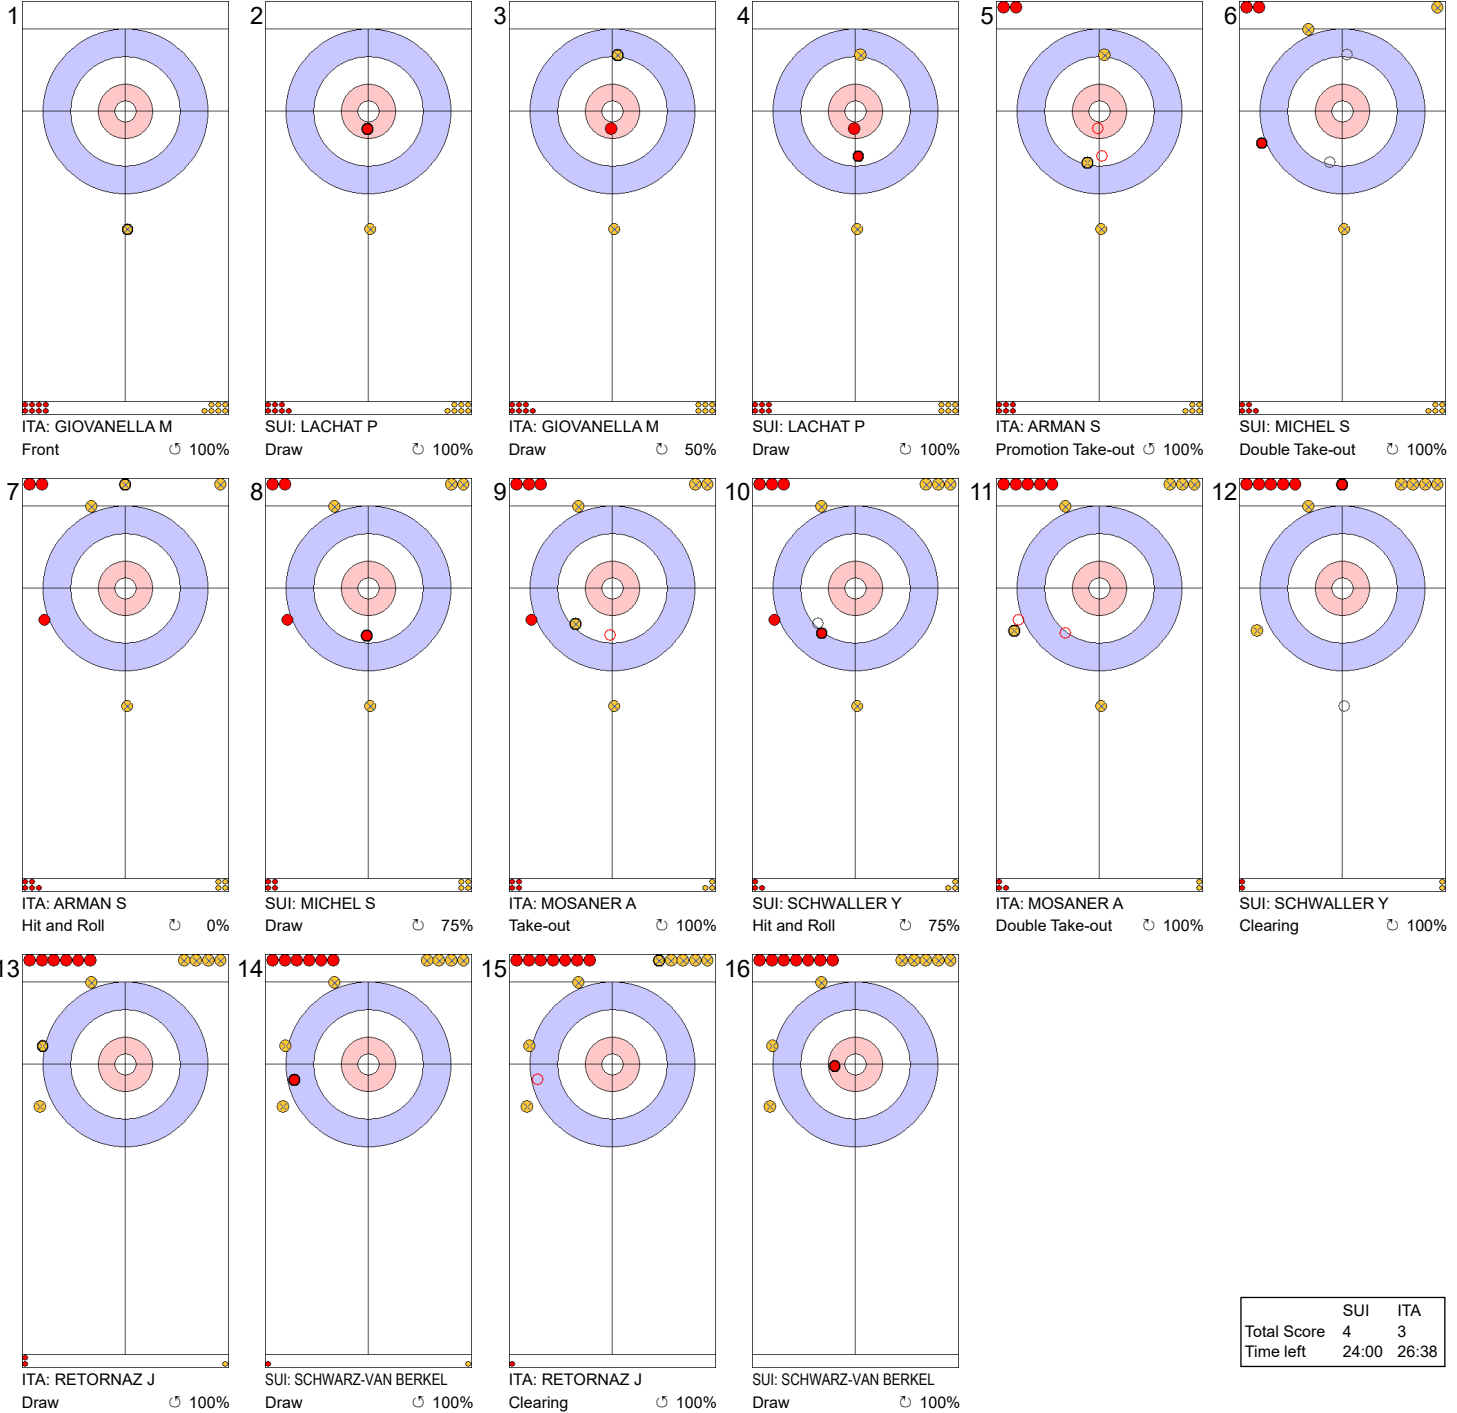

Game - Shot by Shot

Legend:
 Clockwise
 Counter-clockwise
 - Not considered

Game - Shot by Shot

	SUI	ITA
Total Score	3	3
Time left	27:20	29:54

Legend:
 Clockwise
 Counter-clockwise
 - Not considered

Game - Shot by Shot

End 3 ● **SUI - Switzerland 3 + 1 (this end) = 4** ● **ITA - Italy 3 + 0 (this end) = 3**

	SUI	ITA
Total Score	4	3
Time left	24:00	26:38

Legend:
 ↻ Clockwise ↺ Counter-clockwise - Not considered

Game - Shot by Shot

Legend:
 Clockwise
 Counter-clockwise
 - Not considered

Game - Shot by Shot

Legend:
 Clockwise
 Counter-clockwise
 - Not considered

Game - Shot by Shot

End 6 ● **SUI - Switzerland** 4 + 0 (this end) = 4 ● **ITA - Italy** 6 + 1 (this end) = 7

	SUI	ITA
Total Score	4	7
Time left	11:29	13:49

Legend:
 ↻ Clockwise ↺ Counter-clockwise - Not considered

Game - Shot by Shot

End 7 ● **SUI - Switzerland** 4 + 3 (this end) = 7 ● **ITA - Italy** 7 + 0 (this end) = 7