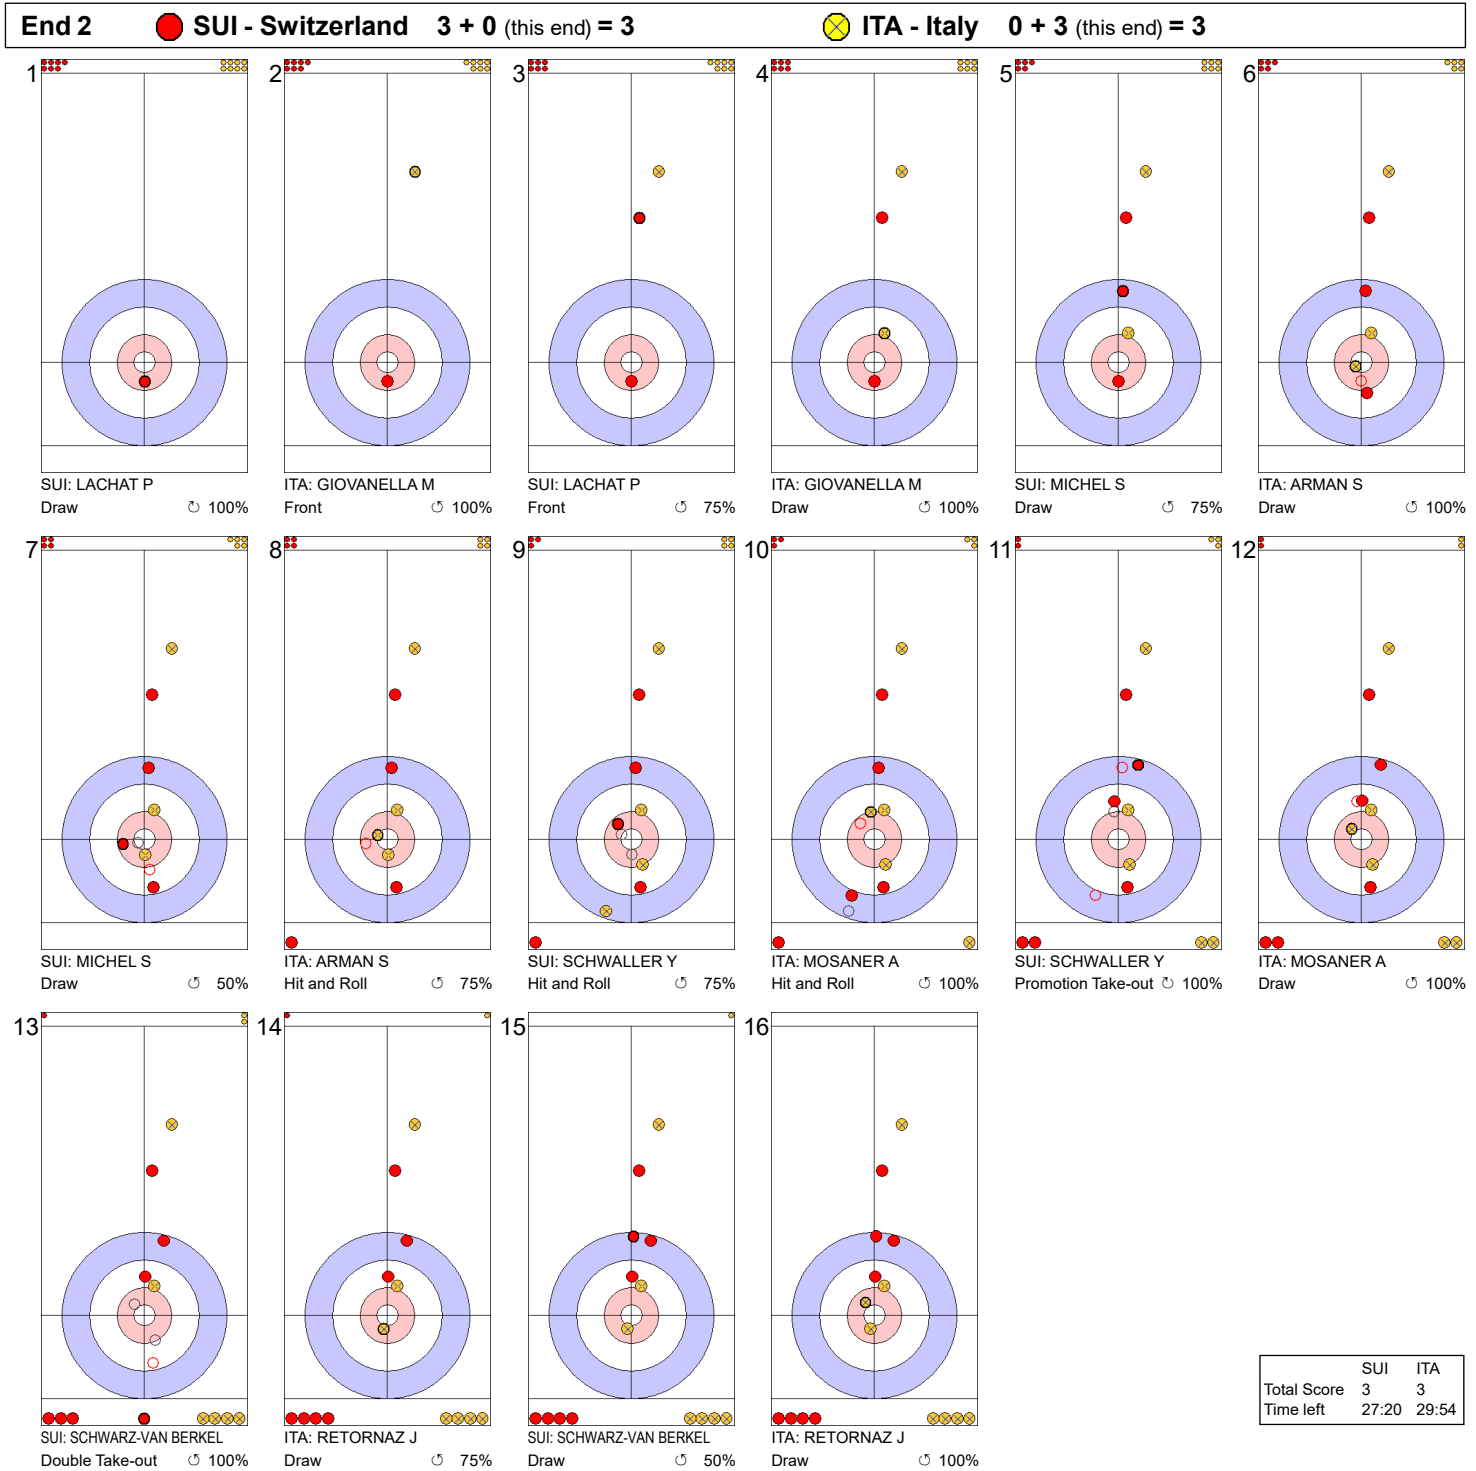

Game - Shot by Shot

Legend:
 Clockwise
 Counter-clockwise
 - Not considered

Game - Shot by Shot

	SUI	ITA
Total Score	3	3
Time left	27:20	29:54

Legend:
 Clockwise
 Counter-clockwise
 - Not considered

Game - Shot by Shot

End 3 ● **SUI - Switzerland 3 + 1 (this end) = 4** ● **ITA - Italy 3 + 0 (this end) = 3**

	SUI	ITA
Total Score	4	3
Time left	24:00	26:38

Legend:
 ↻ Clockwise ↺ Counter-clockwise - Not considered

Game - Shot by Shot

Legend:
 Clockwise
 Counter-clockwise
 - Not considered

Game - Shot by Shot

Legend:
 Clockwise
 Counter-clockwise
 - Not considered

Game - Shot by Shot

End 6 ● **SUI - Switzerland** 4 + 0 (this end) = 4 ● **ITA - Italy** 6 + 1 (this end) = 7

Legend:
 ↻ Clockwise ↺ Counter-clockwise - Not considered

Game - Shot by Shot

Legend:
 ↻ Clockwise ↺ Counter-clockwise - Not considered