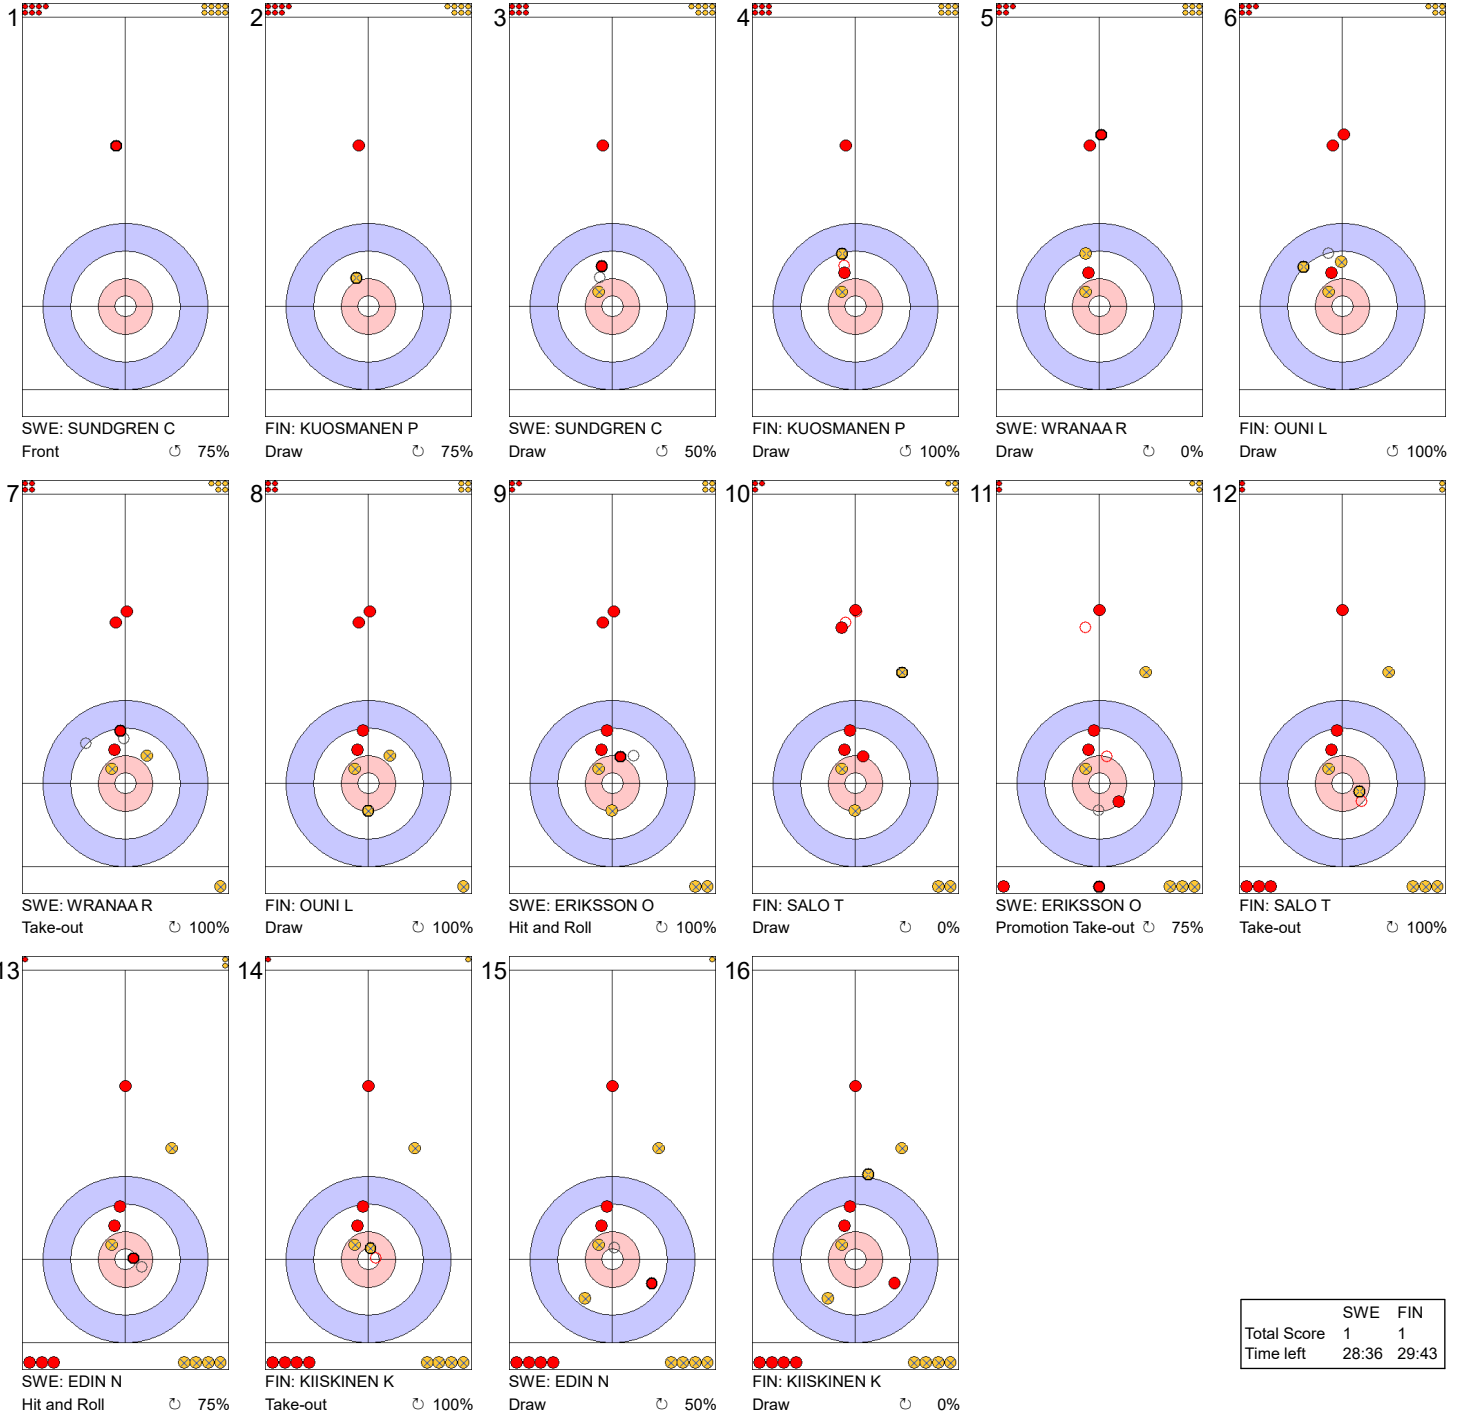

Game - Shot by Shot

Legend:
 ↻ Clockwise ↺ Counter-clockwise - Not considered

Game - Shot by Shot

End 2 ● **SWE - Sweden 1 + 0** (this end) = 1 ● **FIN - Finland 0 + 1** (this end) = 1

	SWE	FIN
Total Score	1	1
Time left	28:36	29:43

Legend:
 ↻ Clockwise ↺ Counter-clockwise - Not considered

Game - Shot by Shot

Legend:
 ↻ Clockwise ↺ Counter-clockwise - Not considered

Game - Shot by Shot

End 4 ● **SWE - Sweden 4 + 1 (this end) = 5** ● **FIN - Finland 1 + 0 (this end) = 1**

	SWE	FIN
Total Score	5	1
Time left	20:38	21:24

Legend:
 ↻ Clockwise ↺ Counter-clockwise - Not considered

Game - Shot by Shot

End 5 ● **SWE - Sweden** 5 + 0 (this end) = 5 ● **FIN - Finland** 1 + 2 (this end) = 3

	SWE	FIN
Total Score	5	3
Time left	16:38	16:12

Legend:
 ↻ Clockwise ↺ Counter-clockwise - Not considered

Game - Shot by Shot

End 6 ● **SWE - Sweden** 5 + 2 (this end) = 7 ● **FIN - Finland** 3 + 0 (this end) = 3