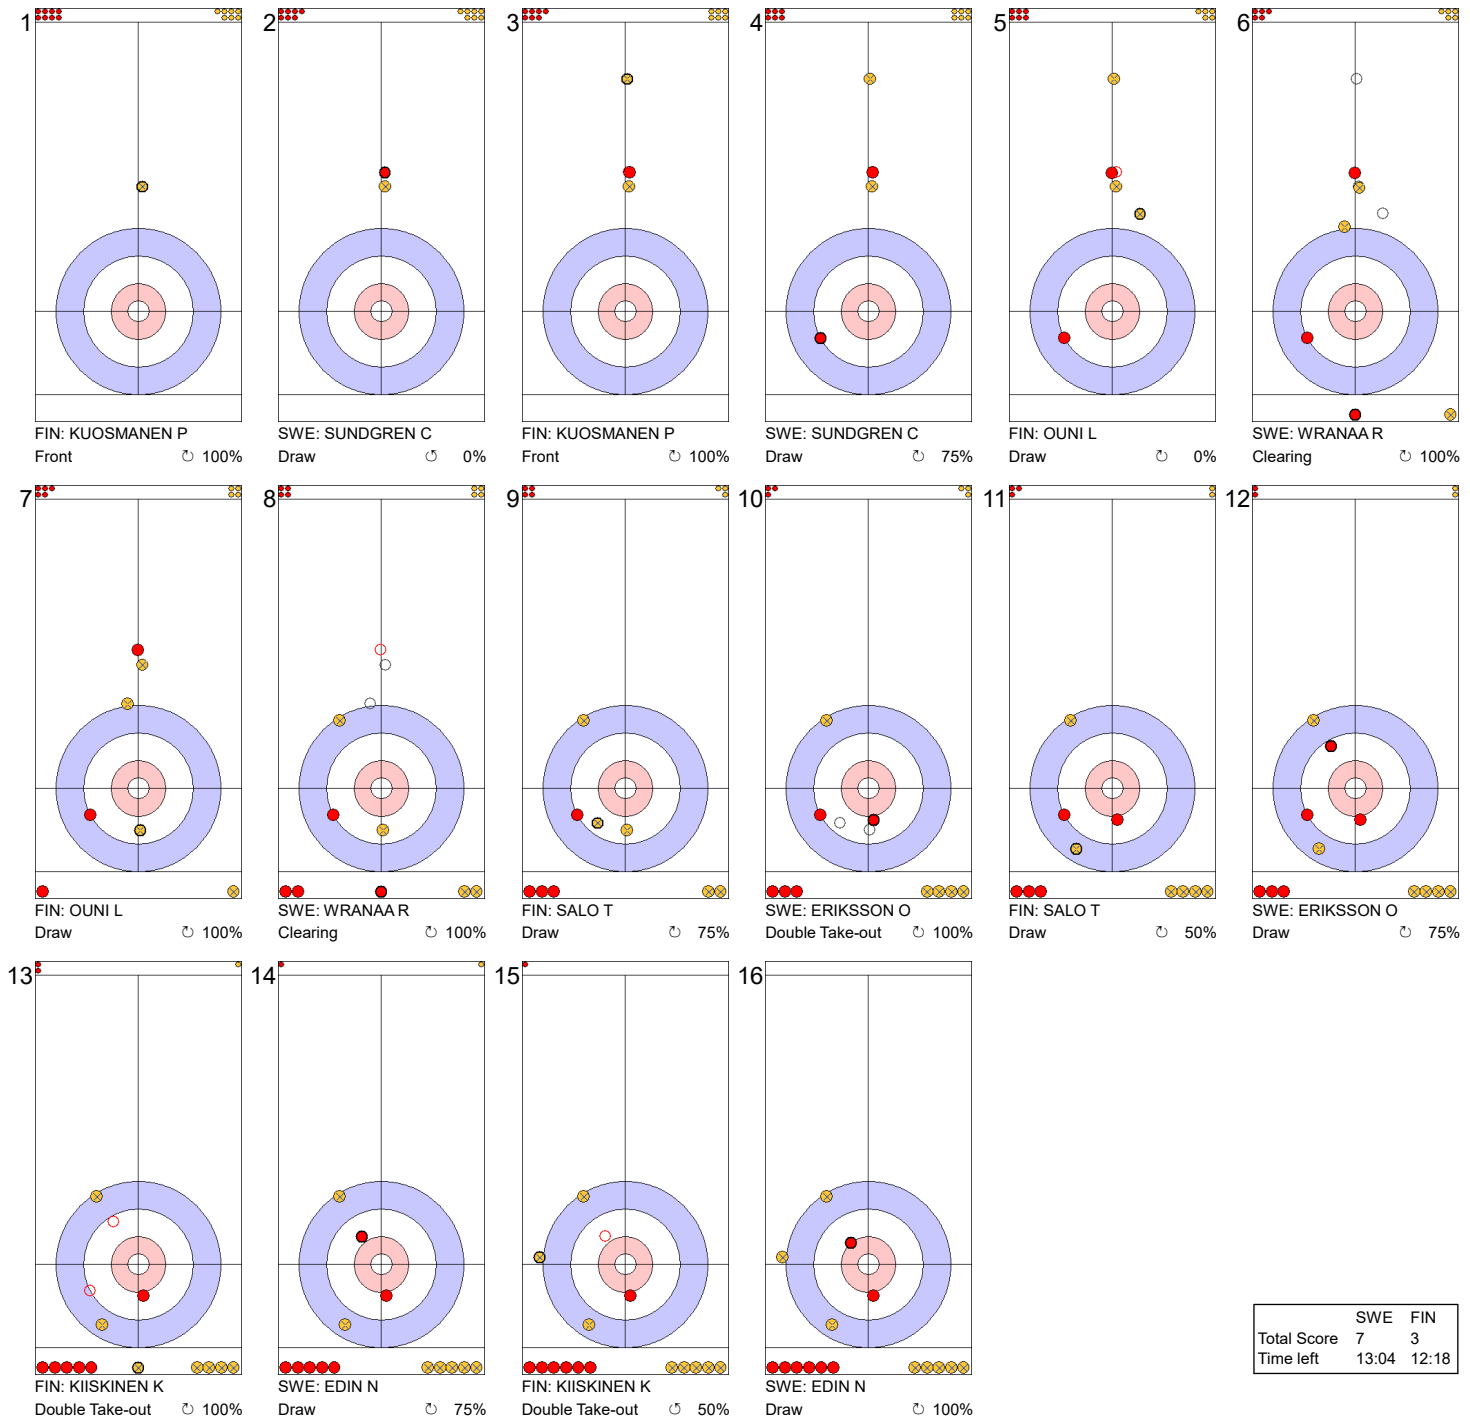

Legend:
 ↻ Clockwise ↺ Counter-clockwise - Not considered

Game - Shot by Shot

Legend:
 ↻ Clockwise ↺ Counter-clockwise - Not considered

Game - Shot by Shot

End 4 ● **SWE - Sweden 4 + 1 (this end) = 5** ● **FIN - Finland 1 + 0 (this end) = 1**

	SWE	FIN
Total Score	5	1
Time left	20:38	21:24

Legend:
 ↻ Clockwise ↺ Counter-clockwise - Not considered

Game - Shot by Shot

End 5 ● **SWE - Sweden** 5 + 0 (this end) = 5 ● **FIN - Finland** 1 + 2 (this end) = 3

	SWE	FIN
Total Score	5	3
Time left	16:38	16:12

Legend:
 ↻ Clockwise ↺ Counter-clockwise - Not considered

Game - Shot by Shot

End 6 ● **SWE - Sweden** 5 + 2 (this end) = 7 ● **FIN - Finland** 3 + 0 (this end) = 3

	SWE	FIN
Total Score	7	3
Time left	13:04	12:18

Legend:
 ↻ Clockwise ↺ Counter-clockwise - Not considered

Game - Shot by Shot

Legend:
 Clockwise
 Counter-clockwise
 - Not considered