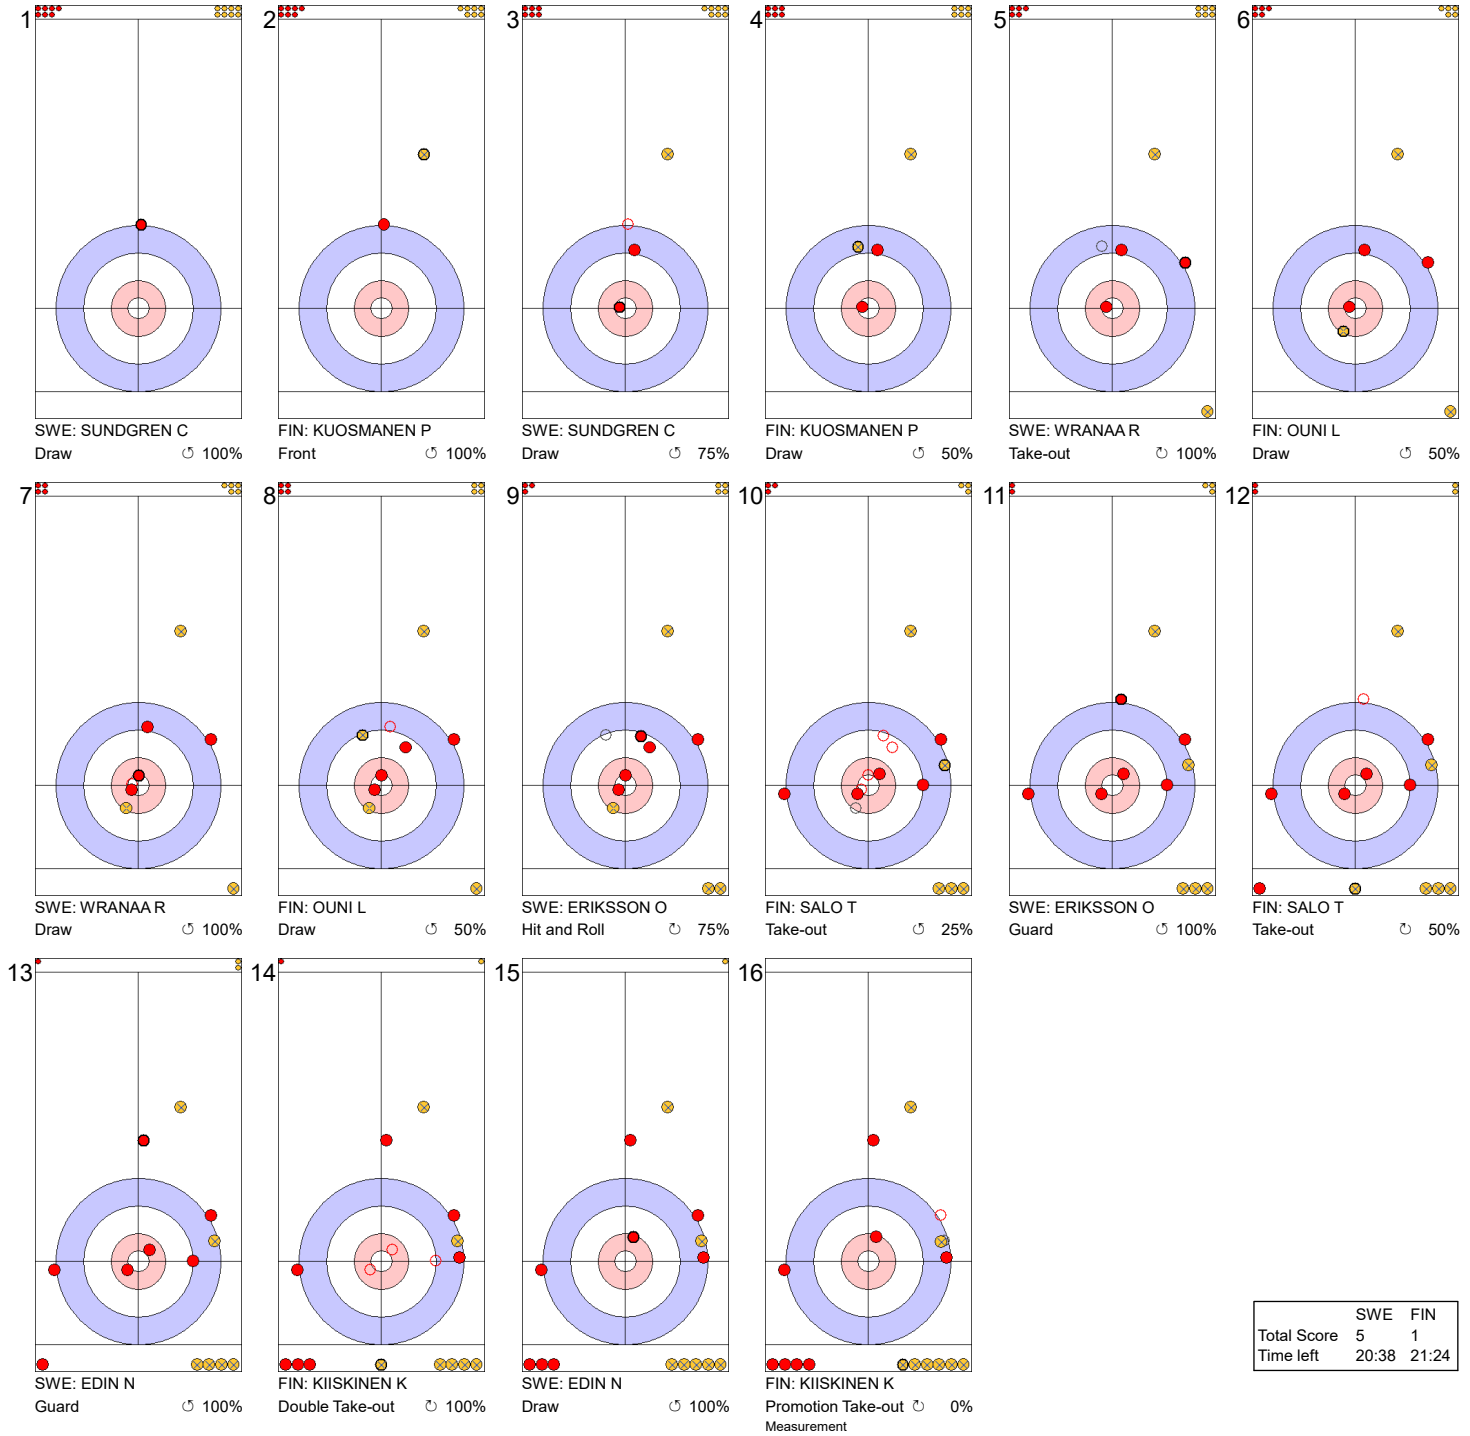

Game - Shot by Shot

Legend:
 ↻ Clockwise ↺ Counter-clockwise - Not considered

Game - Shot by Shot

End 2 ● **SWE - Sweden 1 + 0** (this end) = 1 ● **FIN - Finland 0 + 1** (this end) = 1

	SWE	FIN
Total Score	1	1
Time left	28:36	29:43

Legend:
 ↻ Clockwise ↺ Counter-clockwise - Not considered

Game - Shot by Shot

Legend:
 ↻ Clockwise ↺ Counter-clockwise - Not considered

Game - Shot by Shot

End 4 ● **SWE - Sweden 4 + 1 (this end) = 5** ● **FIN - Finland 1 + 0 (this end) = 1**

	SWE	FIN
Total Score	5	1
Time left	20:38	21:24

Legend:
 ↻ Clockwise ↺ Counter-clockwise - Not considered

Game - Shot by Shot

End 5 ● **SWE - Sweden** 5 + 0 (this end) = 5 ● **FIN - Finland** 1 + 2 (this end) = 3

	SWE	FIN
Total Score	5	3
Time left	16:38	16:12

Legend:
 ↻ Clockwise ↺ Counter-clockwise - Not considered

Game - Shot by Shot

End 6 ● **SWE - Sweden** 5 + 2 (this end) = 7 ● **FIN - Finland** 3 + 0 (this end) = 3