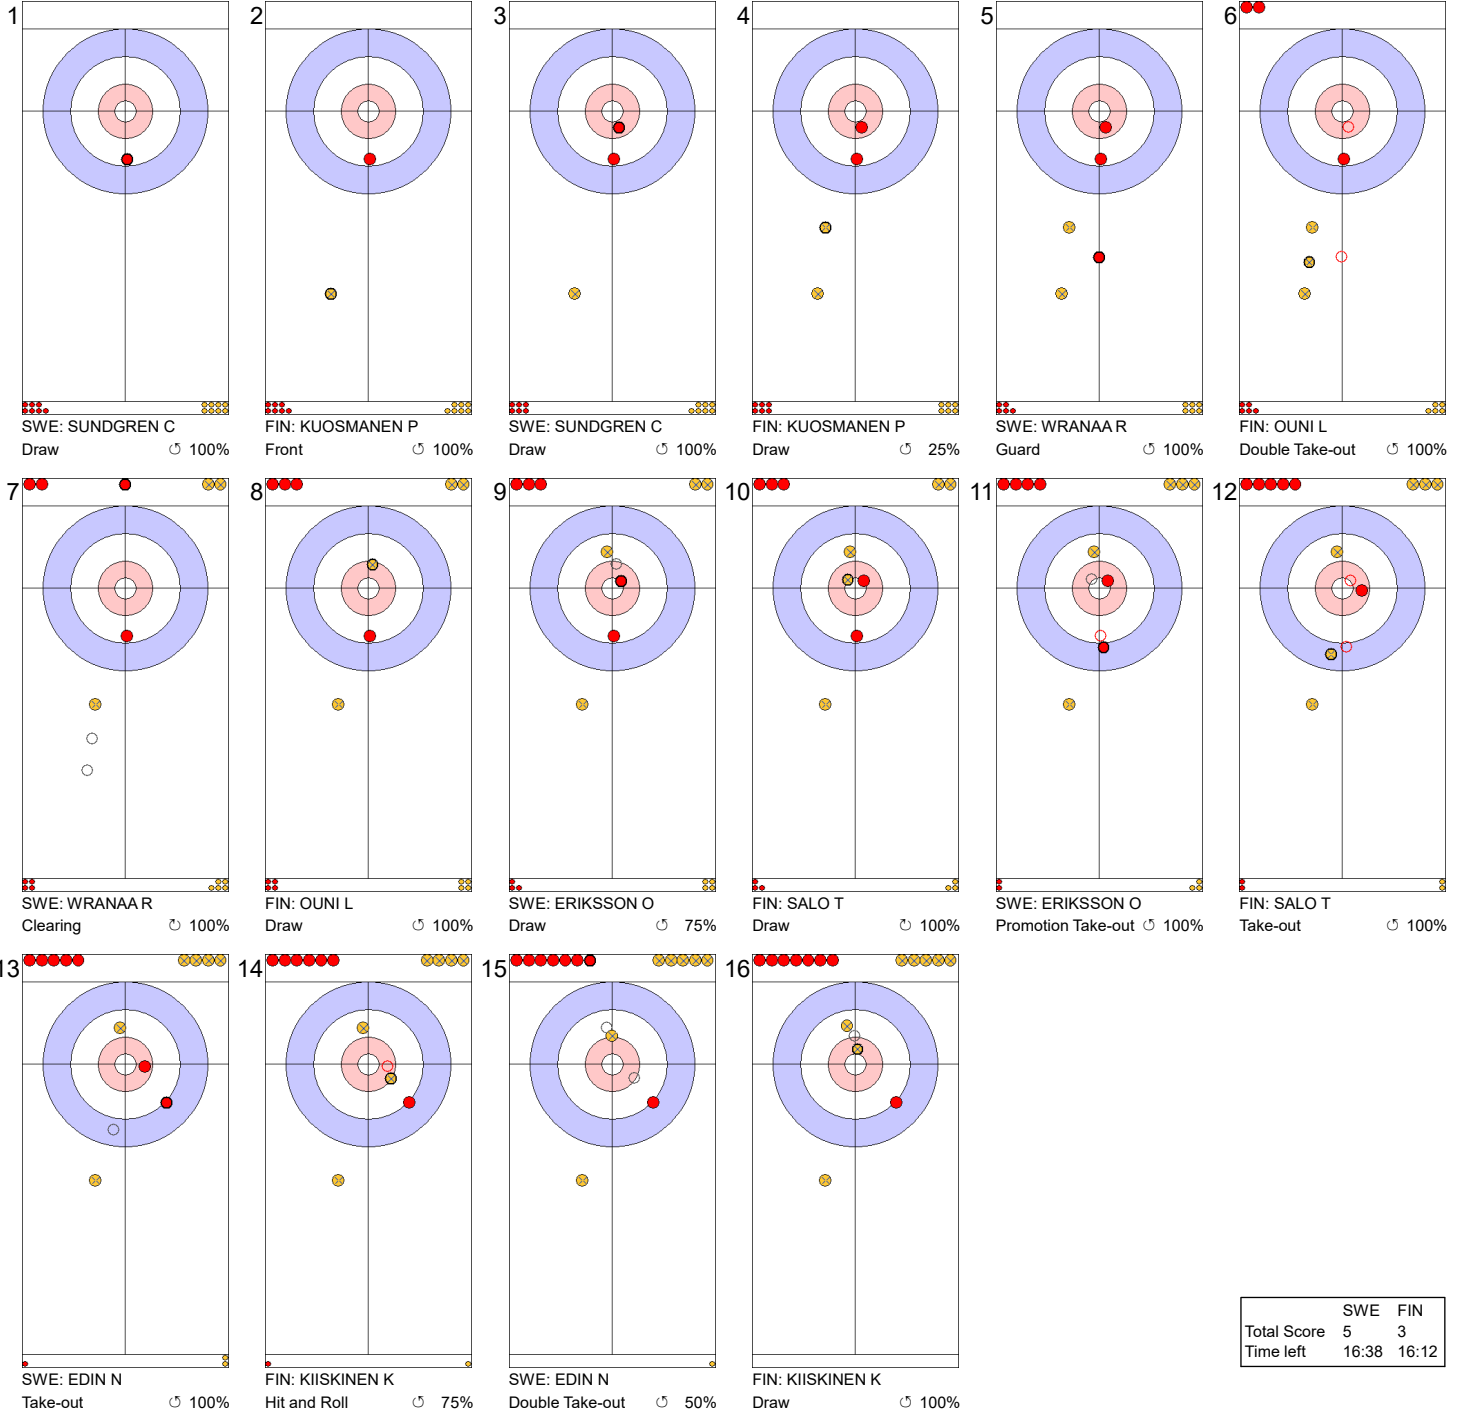

Game - Shot by Shot

Legend:
 ↻ Clockwise ↺ Counter-clockwise - Not considered

Game - Shot by Shot

End 2 ● **SWE - Sweden 1 + 0** (this end) = 1 ● **FIN - Finland 0 + 1** (this end) = 1

	SWE	FIN
Total Score	1	1
Time left	28:36	29:43

Legend:
 ↻ Clockwise ↺ Counter-clockwise - Not considered

Game - Shot by Shot

Legend:
 ↻ Clockwise ↺ Counter-clockwise - Not considered

Game - Shot by Shot

End 4 ● **SWE - Sweden 4 + 1 (this end) = 5** ● **FIN - Finland 1 + 0 (this end) = 1**

	SWE	FIN
Total Score	5	1
Time left	20:38	21:24

Legend:
 ↻ Clockwise ↺ Counter-clockwise - Not considered

Game - Shot by Shot

End 5 ● **SWE - Sweden** 5 + 0 (this end) = 5 ● **FIN - Finland** 1 + 2 (this end) = 3

	SWE	FIN
Total Score	5	3
Time left	16:38	16:12

Legend:
 ↻ Clockwise ↺ Counter-clockwise - Not considered

Game - Shot by Shot

End 6 ● **SWE - Sweden** 5 + 2 (this end) = 7 ● **FIN - Finland** 3 + 0 (this end) = 3