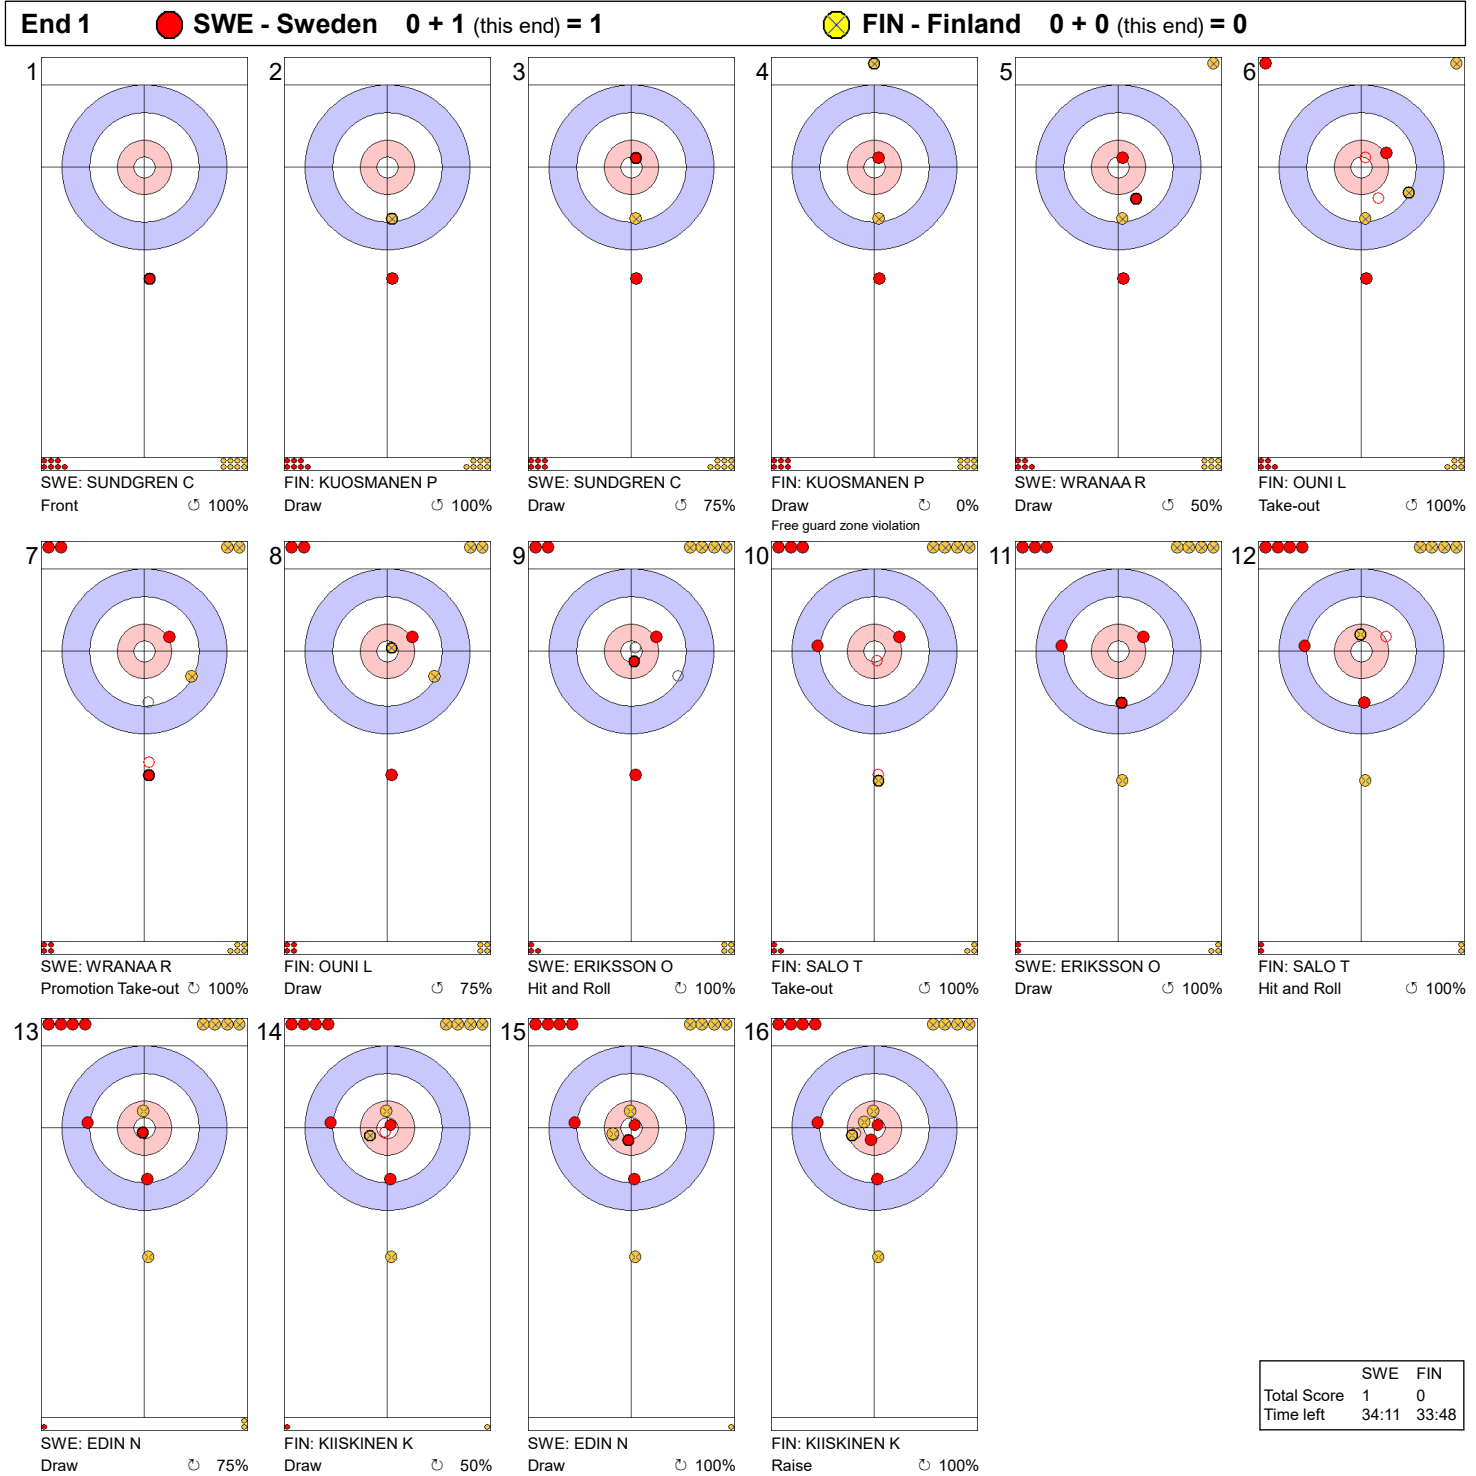

Game - Shot by Shot

Legend:
 ↻ Clockwise ↺ Counter-clockwise - Not considered

Game - Shot by Shot

End 2 ● **SWE - Sweden 1 + 0** (this end) = 1 ● **FIN - Finland 0 + 1** (this end) = 1

	SWE	FIN
Total Score	1	1
Time left	28:36	29:43

Legend:
 ↻ Clockwise ↺ Counter-clockwise - Not considered

Game - Shot by Shot

Legend:
 ↻ Clockwise ↺ Counter-clockwise - Not considered

Game - Shot by Shot

End 4 ● **SWE - Sweden 4 + 1 (this end) = 5** ● **FIN - Finland 1 + 0 (this end) = 1**

	SWE	FIN
Total Score	5	1
Time left	20:38	21:24

Legend:
 ↻ Clockwise ↺ Counter-clockwise - Not considered

Game - Shot by Shot

End 5 ● **SWE - Sweden** 5 + 0 (this end) = 5 ● **FIN - Finland** 1 + 2 (this end) = 3

	SWE	FIN
Total Score	5	3
Time left	16:38	16:12

Legend:
 ↻ Clockwise ↺ Counter-clockwise - Not considered

Game - Shot by Shot

End 6 ● **SWE - Sweden** 5 + 2 (this end) = 7 ● **FIN - Finland** 3 + 0 (this end) = 3