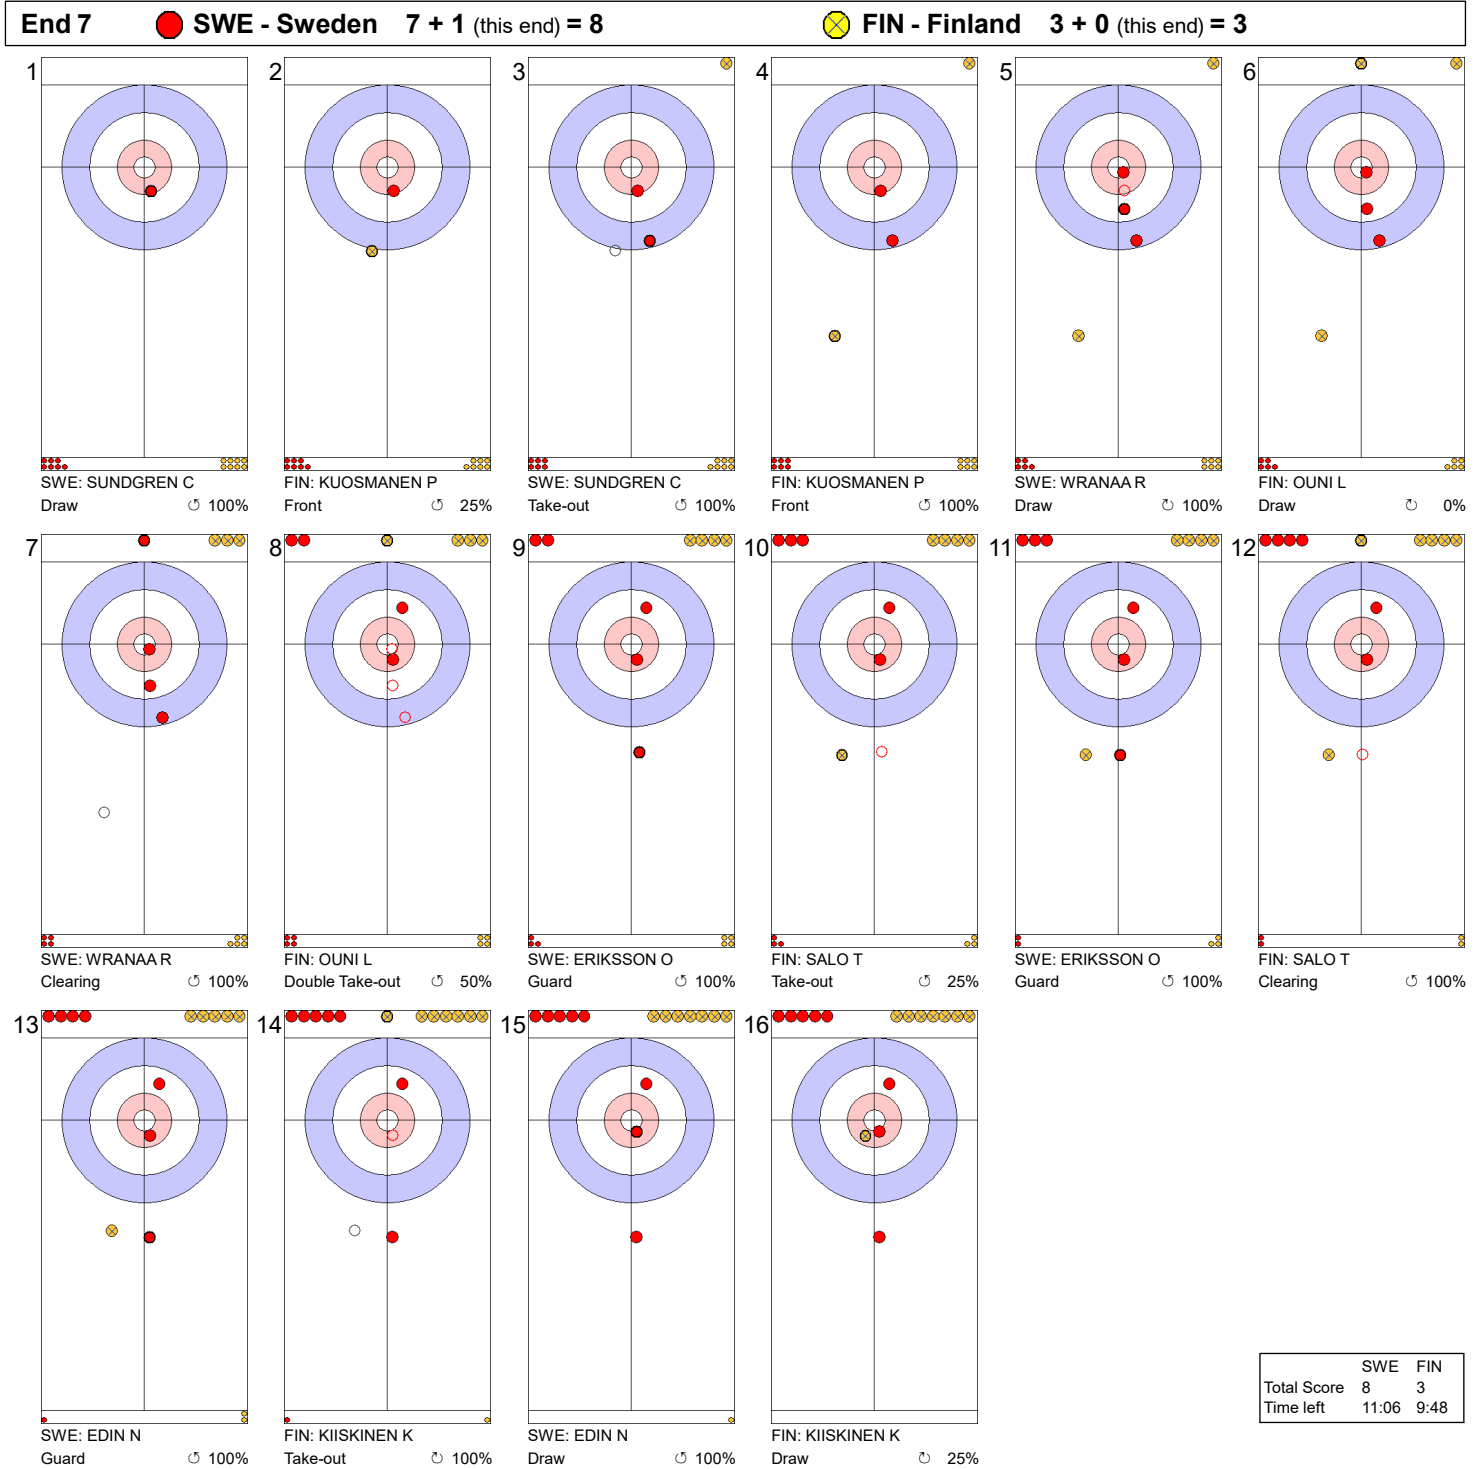

Legend:
 ↻ Clockwise ↺ Counter-clockwise - Not considered

Game - Shot by Shot

Legend:
 ↻ Clockwise ↺ Counter-clockwise - Not considered

Game - Shot by Shot

End 4 ● **SWE - Sweden 4 + 1 (this end) = 5** ● **FIN - Finland 1 + 0 (this end) = 1**

	SWE	FIN
Total Score	5	1
Time left	20:38	21:24

Legend:
 ↻ Clockwise ↺ Counter-clockwise - Not considered

Game - Shot by Shot

End 5 ● **SWE - Sweden** 5 + 0 (this end) = 5 ● **FIN - Finland** 1 + 2 (this end) = 3

	SWE	FIN
Total Score	5	3
Time left	16:38	16:12

Legend:
 ↻ Clockwise ↺ Counter-clockwise - Not considered

Game - Shot by Shot

End 6 ● **SWE - Sweden** 5 + 2 (this end) = 7 ● **FIN - Finland** 3 + 0 (this end) = 3

	SWE	FIN
Total Score	7	3
Time left	13:04	12:18

Legend:
 ↻ Clockwise ↺ Counter-clockwise - Not considered

Game - Shot by Shot

Legend:
 Clockwise
 Counter-clockwise
 - Not considered