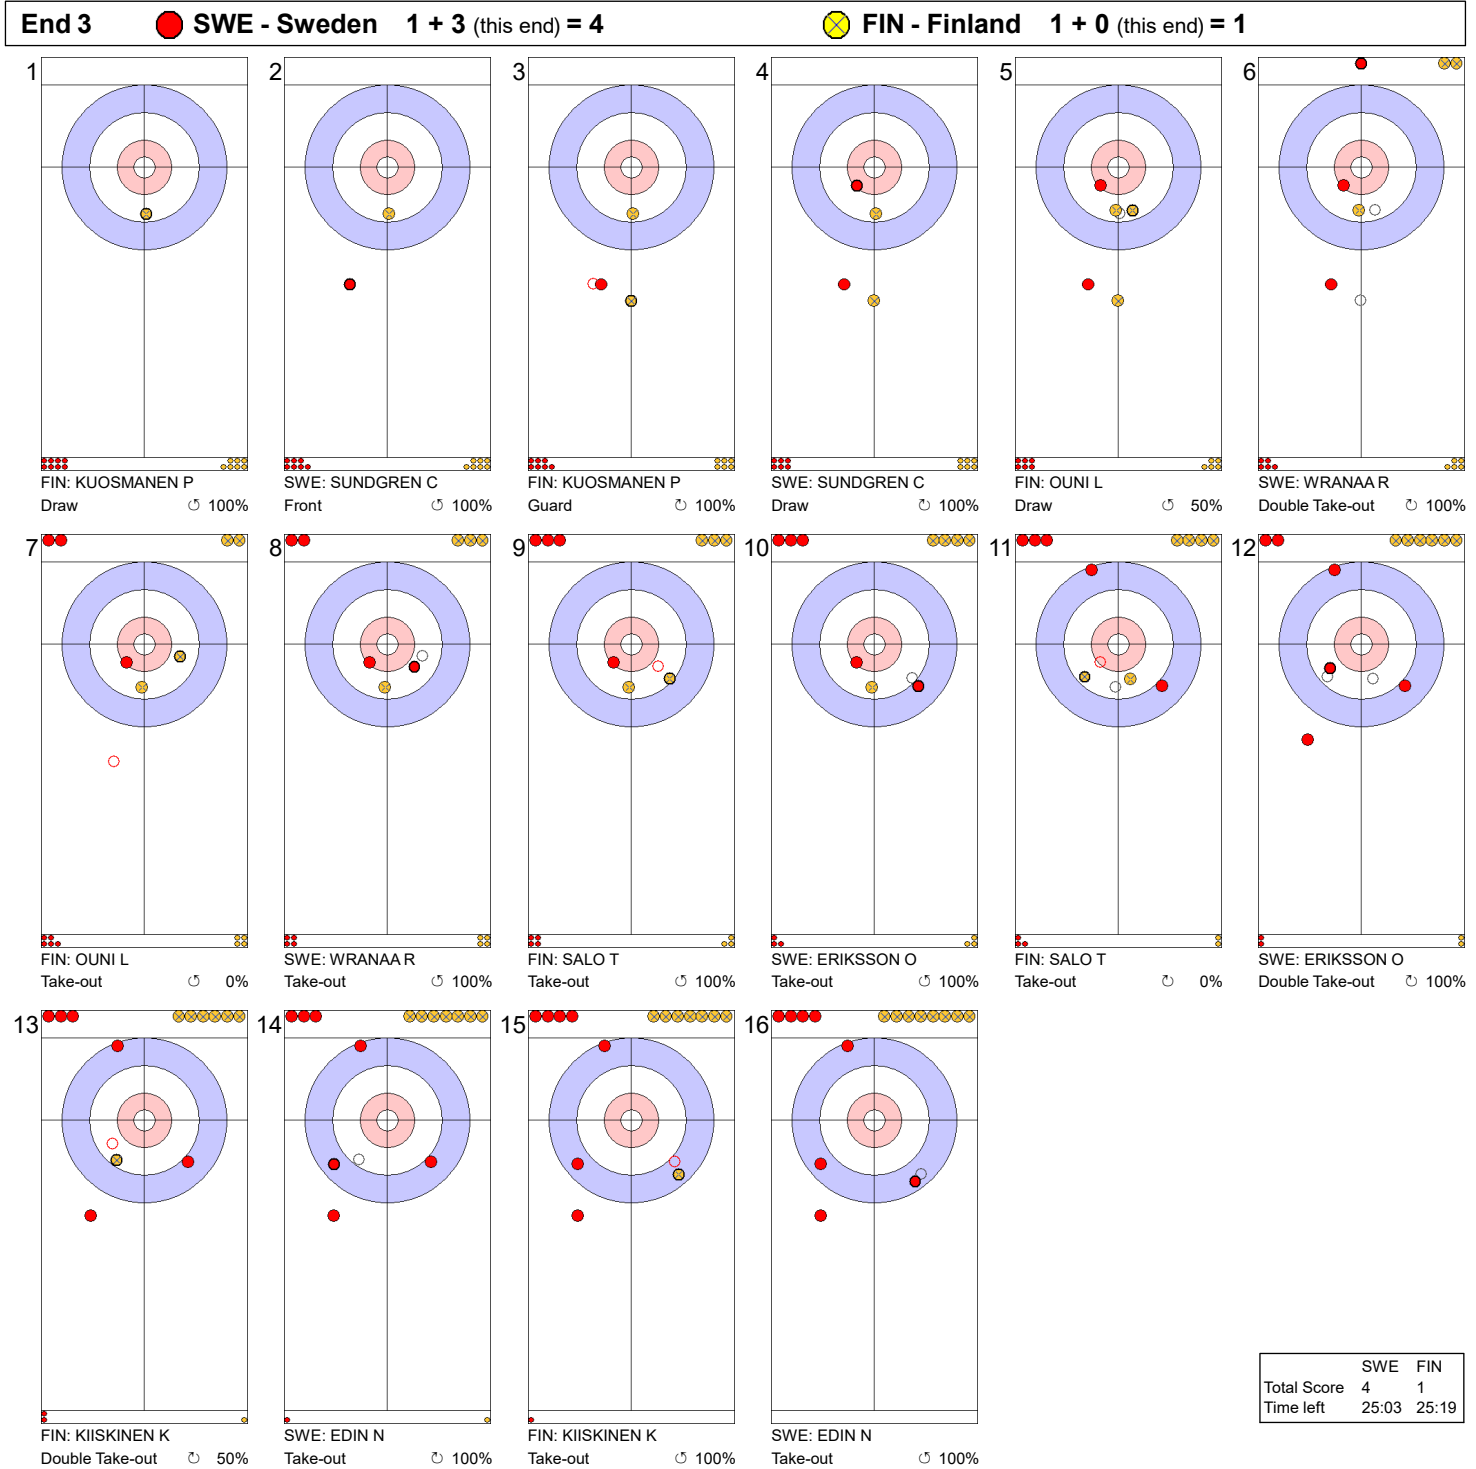

Game - Shot by Shot

Legend:
 ↻ Clockwise ↺ Counter-clockwise - Not considered

Game - Shot by Shot

End 2 ● **SWE - Sweden 1 + 0** (this end) = 1 ● **FIN - Finland 0 + 1** (this end) = 1

	SWE	FIN
Total Score	1	1
Time left	28:36	29:43

Legend:
 ↻ Clockwise ↺ Counter-clockwise - Not considered

Game - Shot by Shot

Legend:
 ↻ Clockwise ↺ Counter-clockwise - Not considered

Game - Shot by Shot

End 4 ● **SWE - Sweden 4 + 1 (this end) = 5** ● **FIN - Finland 1 + 0 (this end) = 1**

	SWE	FIN
Total Score	5	1
Time left	20:38	21:24

Legend:
 ↻ Clockwise ↺ Counter-clockwise - Not considered

Game - Shot by Shot

End 5 ● **SWE - Sweden** 5 + 0 (this end) = 5 ● **FIN - Finland** 1 + 2 (this end) = 3

	SWE	FIN
Total Score	5	3
Time left	16:38	16:12

Legend:
 ↻ Clockwise ↺ Counter-clockwise - Not considered

Game - Shot by Shot

End 6 ● **SWE - Sweden** 5 + 2 (this end) = 7 ● **FIN - Finland** 3 + 0 (this end) = 3