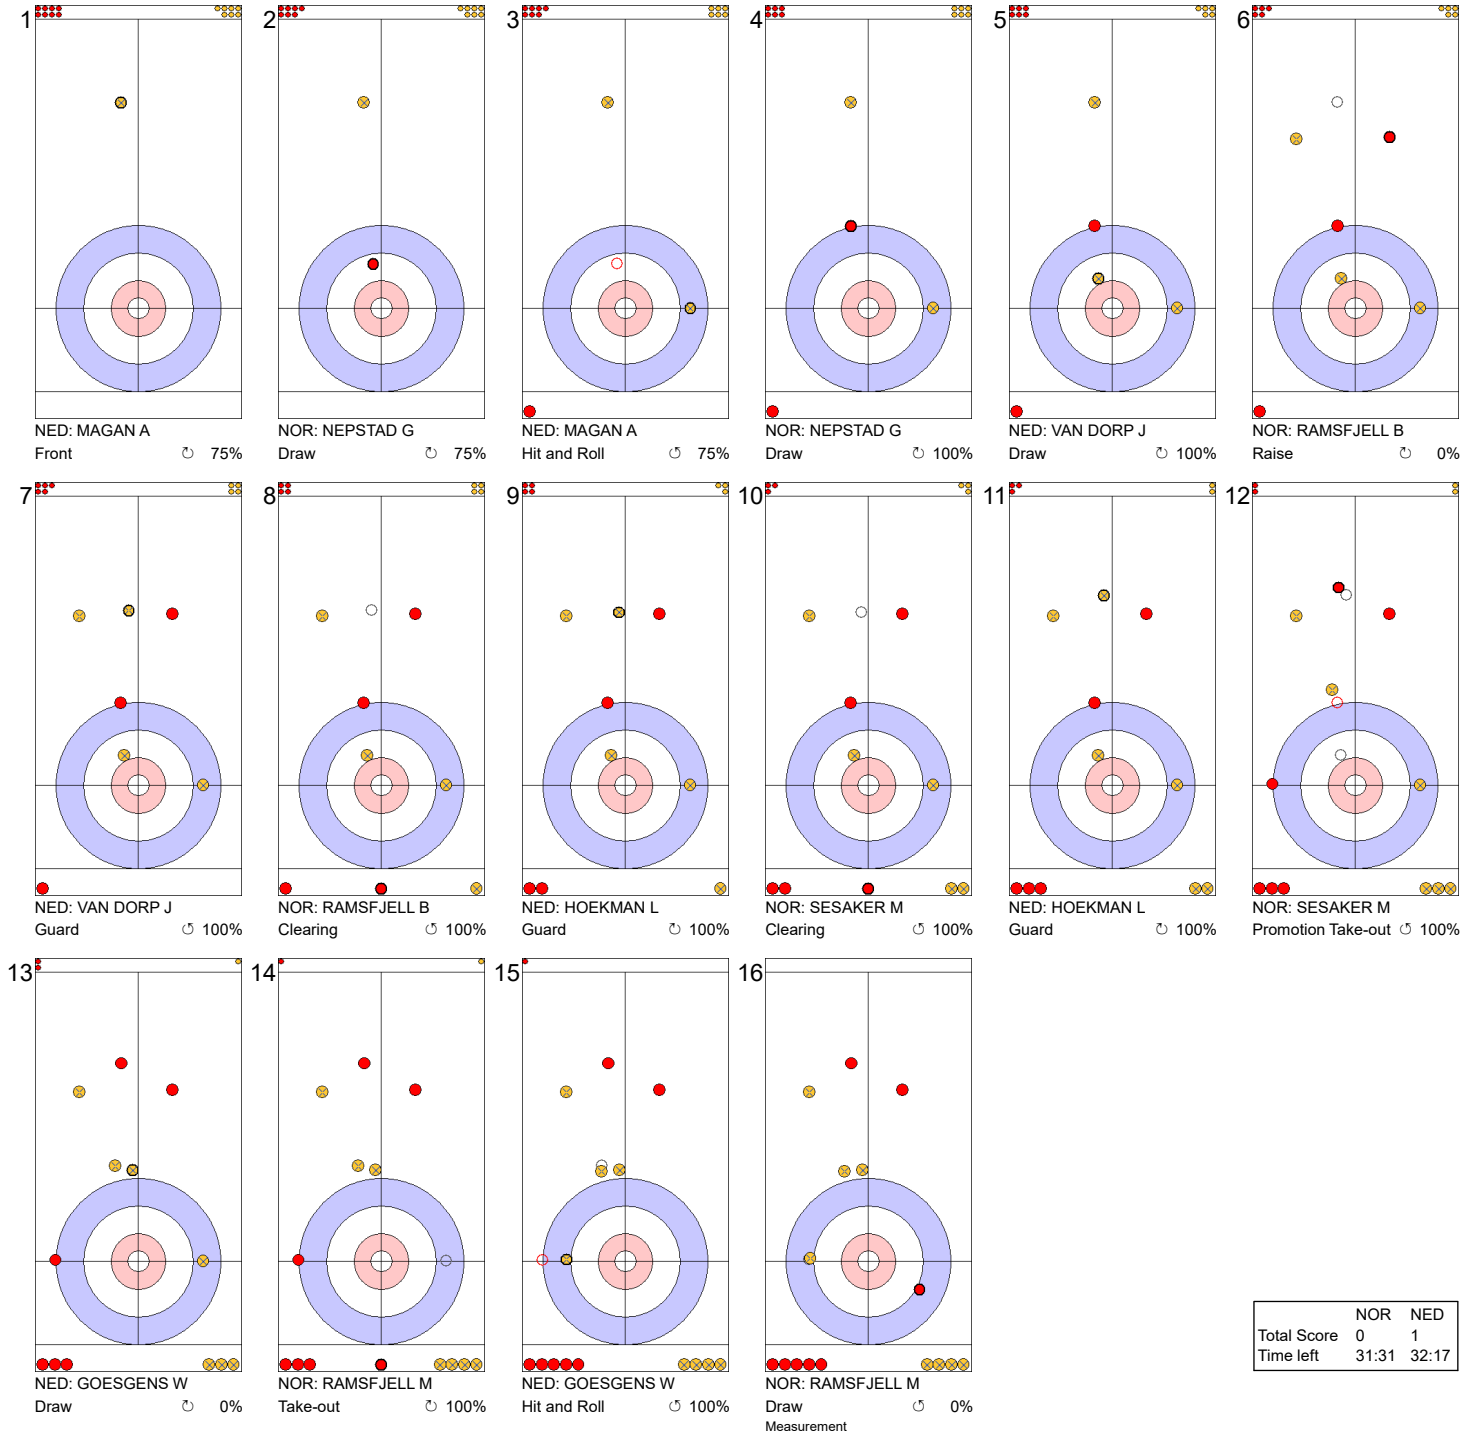

Game - Shot by Shot

Legend:
 ↻ Clockwise ↺ Counter-clockwise - Not considered

Game - Shot by Shot

End 2 ● **NOR - Norway** 0 + 0 (this end) = 0 ● **NED - Netherlands** 0 + 1 (this end) = 1

	NOR	NED
Total Score	0	1
Time left	31:31	32:17

Legend:
 ↻ Clockwise ↺ Counter-clockwise - Not considered

Game - Shot by Shot

End 3 ● **NOR - Norway** 0 + 2 (this end) = 2 ● **NED - Netherlands** 1 + 0 (this end) = 1

	NOR	NED
Total Score	2	1
Time left	28:21	28:12

Legend:
 ↻ Clockwise ↺ Counter-clockwise - Not considered

Game - Shot by Shot

End 4 ● **NOR - Norway** 2 + 0 (this end) = 2 ● **NED - Netherlands** 1 + 2 (this end) = 3

	NOR	NED
Total Score	2	3
Time left	24:58	24:08

Legend:
 ↻ Clockwise ↺ Counter-clockwise - Not considered

Game - Shot by Shot

End 6 **NOR - Norway 5 + 0 (this end) = 5** **NED - Netherlands 3 + 1 (this end) = 4**

	NOR	NED
Total Score	5	4
Time left	17:21	13:59