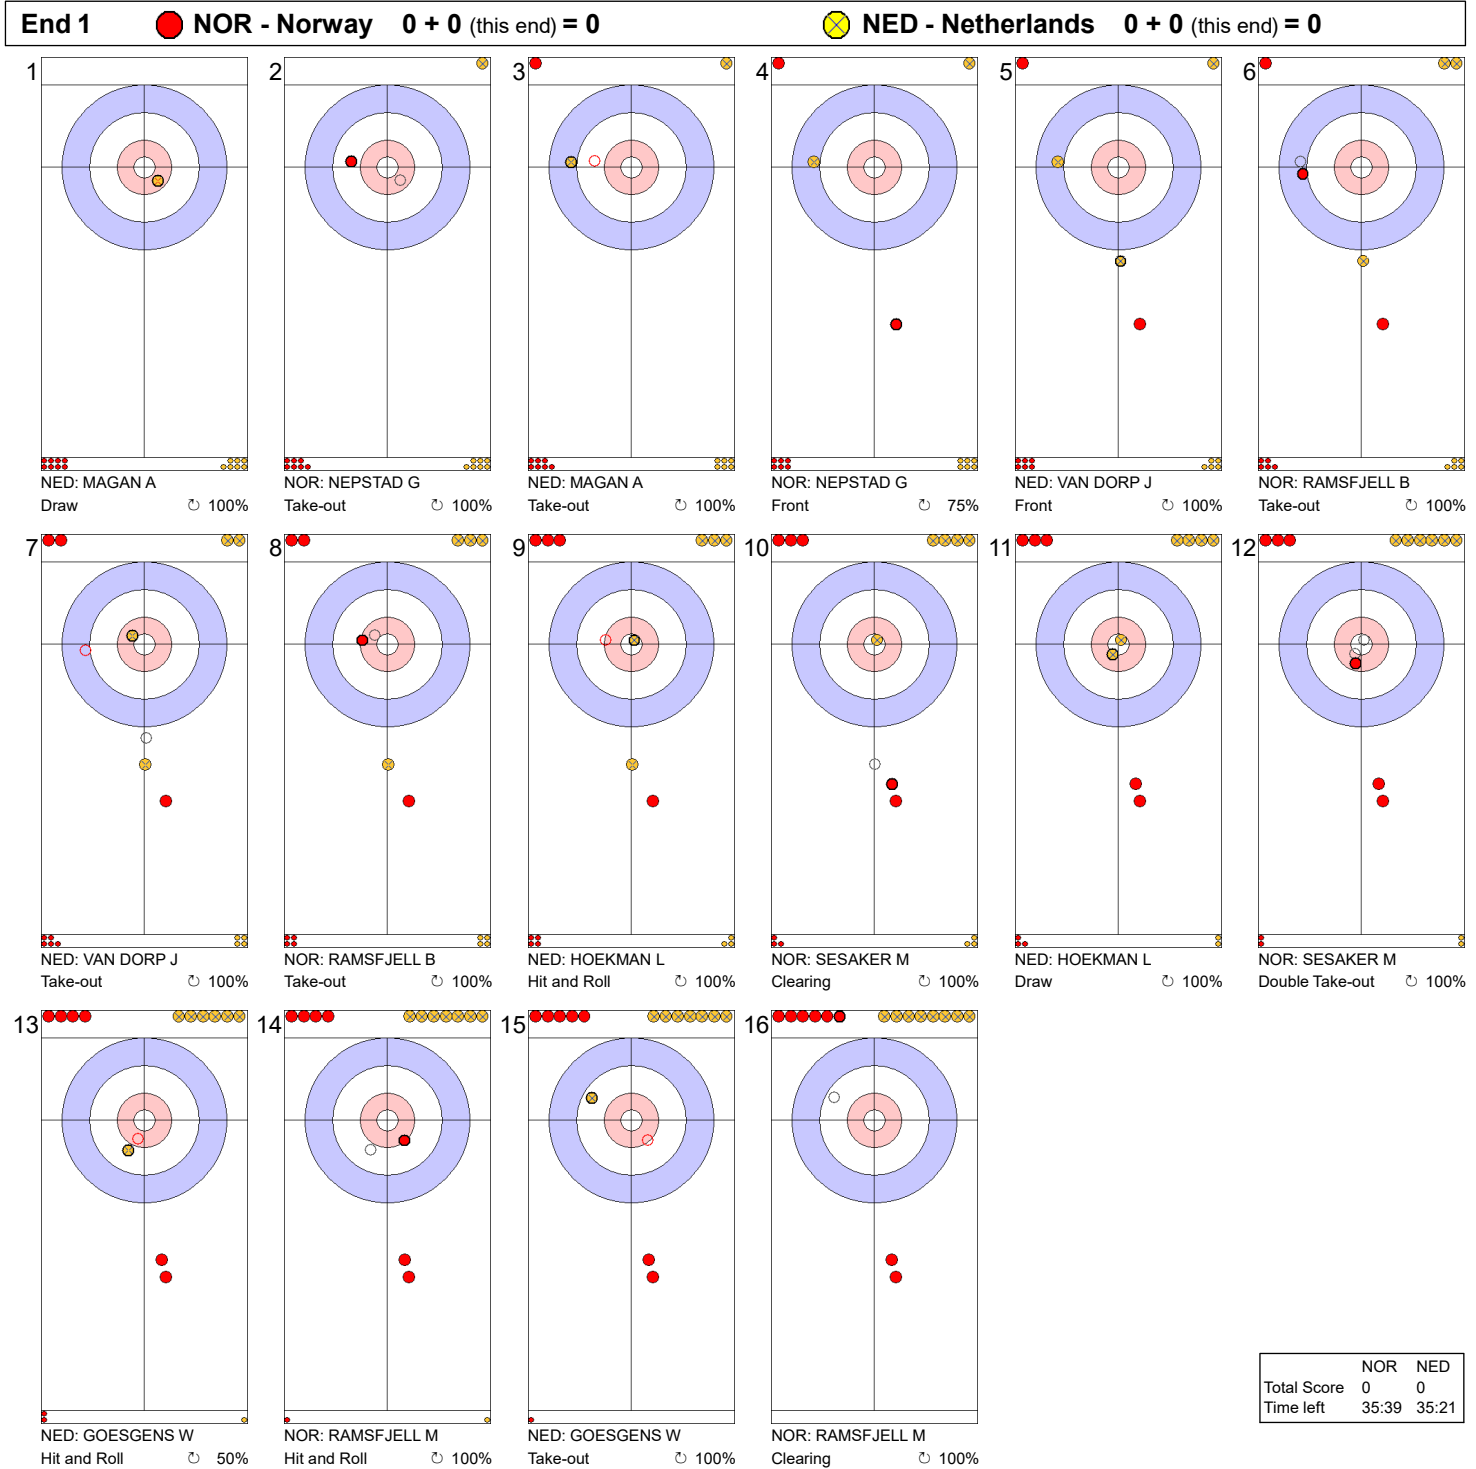

Game - Shot by Shot

Legend:
 ↻ Clockwise ↺ Counter-clockwise - Not considered

Game - Shot by Shot

End 2 ● **NOR - Norway** 0 + 0 (this end) = 0 ● **NED - Netherlands** 0 + 1 (this end) = 1

	NOR	NED
Total Score	0	1
Time left	31:31	32:17

Legend:
 ↻ Clockwise ↺ Counter-clockwise - Not considered

Game - Shot by Shot

End 3 ● **NOR - Norway** 0 + 2 (this end) = 2 ● **NED - Netherlands** 1 + 0 (this end) = 1

	NOR	NED
Total Score	2	1
Time left	28:21	28:12

Legend:
 ↻ Clockwise ↺ Counter-clockwise - Not considered

Game - Shot by Shot

End 4 ● **NOR - Norway** 2 + 0 (this end) = 2 ● **NED - Netherlands** 1 + 2 (this end) = 3

	NOR	NED
Total Score	2	3
Time left	24:58	24:08

Legend:
 ↻ Clockwise ↺ Counter-clockwise - Not considered

Game - Shot by Shot

End 6 **NOR - Norway 5 + 0 (this end) = 5** **NED - Netherlands 3 + 1 (this end) = 4**

	NOR	NED
Total Score	5	4
Time left	17:21	13:59