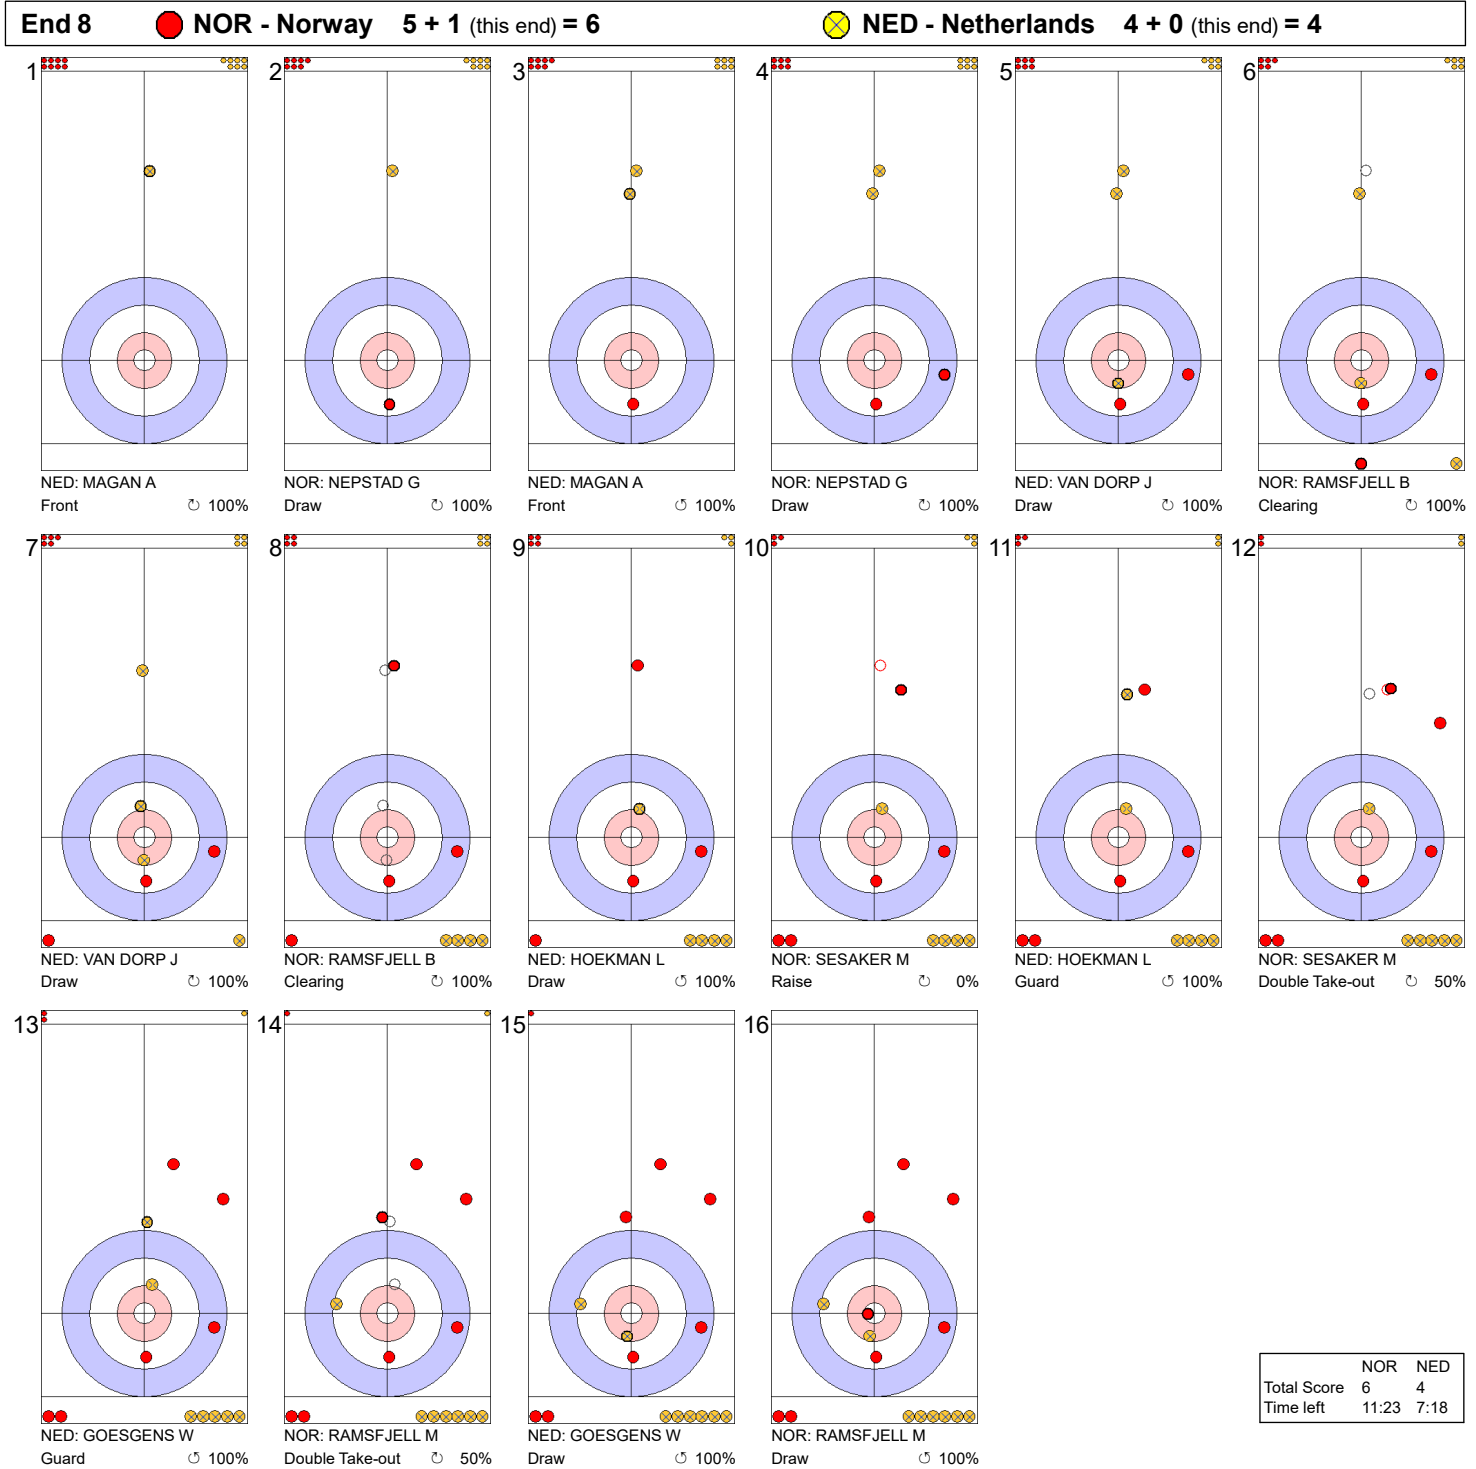

Legend:
 ↻ Clockwise ↺ Counter-clockwise - Not considered

Game - Shot by Shot

End 4 ● **NOR - Norway** 2 + 0 (this end) = 2 ● **NED - Netherlands** 1 + 2 (this end) = 3

	NOR	NED
Total Score	2	3
Time left	24:58	24:08

Legend:
 ↻ Clockwise ↺ Counter-clockwise - Not considered

Game - Shot by Shot

End 6 **NOR - Norway 5 + 0 (this end) = 5** **NED - Netherlands 3 + 1 (this end) = 4**

	NOR	NED
Total Score	5	4
Time left	17:21	13:59

Legend:
 Clockwise Counter-clockwise - Not considered

Game - Shot by Shot

Legend:
 ↻ Clockwise ↺ Counter-clockwise - Not considered

Game - Shot by Shot

Legend:
 Clockwise Counter-clockwise - Not considered

Game - Shot by Shot

End 10 **NOR - Norway 6 + 1 (this end) = 7** **NED - Netherlands 5 + 0 (this end) = 5**

	NOR	NED
Total Score	7	5
Time left	3:31	0:57

Legend:
 Clockwise Counter-clockwise - Not considered