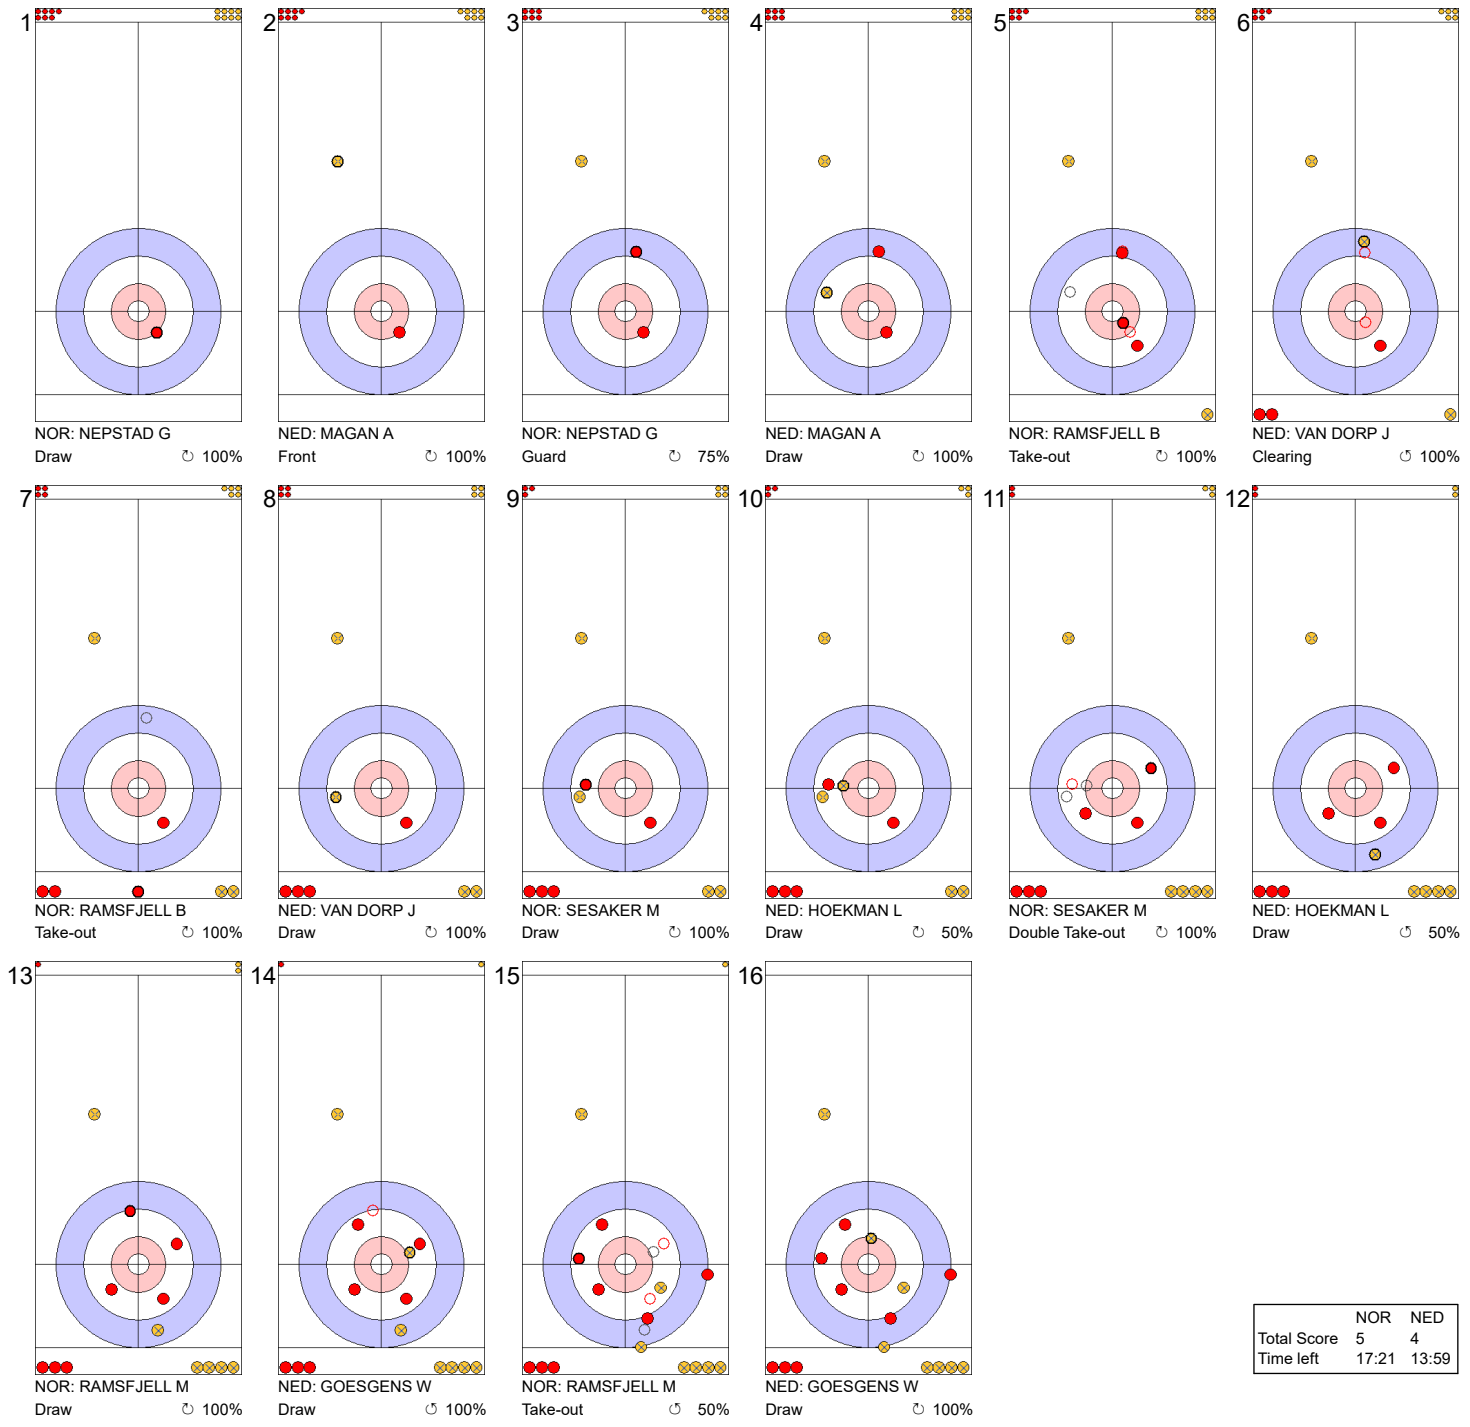

Legend:
 ↻ Clockwise ↺ Counter-clockwise - Not considered

Game - Shot by Shot

End 4 ● **NOR - Norway** 2 + 0 (this end) = 2 ● **NED - Netherlands** 1 + 2 (this end) = 3

	NOR	NED
Total Score	2	3
Time left	24:58	24:08

Legend:
 ↻ Clockwise ↺ Counter-clockwise - Not considered

Game - Shot by Shot

End 6 **NOR - Norway 5 + 0 (this end) = 5** **NED - Netherlands 3 + 1 (this end) = 4**

	NOR	NED
Total Score	5	4
Time left	17:21	13:59

Legend:
 Clockwise Counter-clockwise - Not considered

Game - Shot by Shot

Legend:
 ↻ Clockwise ↺ Counter-clockwise - Not considered

Game - Shot by Shot

Legend:
 Clockwise Counter-clockwise - Not considered

Game - Shot by Shot

End 10 **NOR - Norway 6 + 1 (this end) = 7** **NED - Netherlands 5 + 0 (this end) = 5**

	NOR	NED
Total Score	7	5
Time left	3:31	0:57

Legend:
 Clockwise Counter-clockwise - Not considered