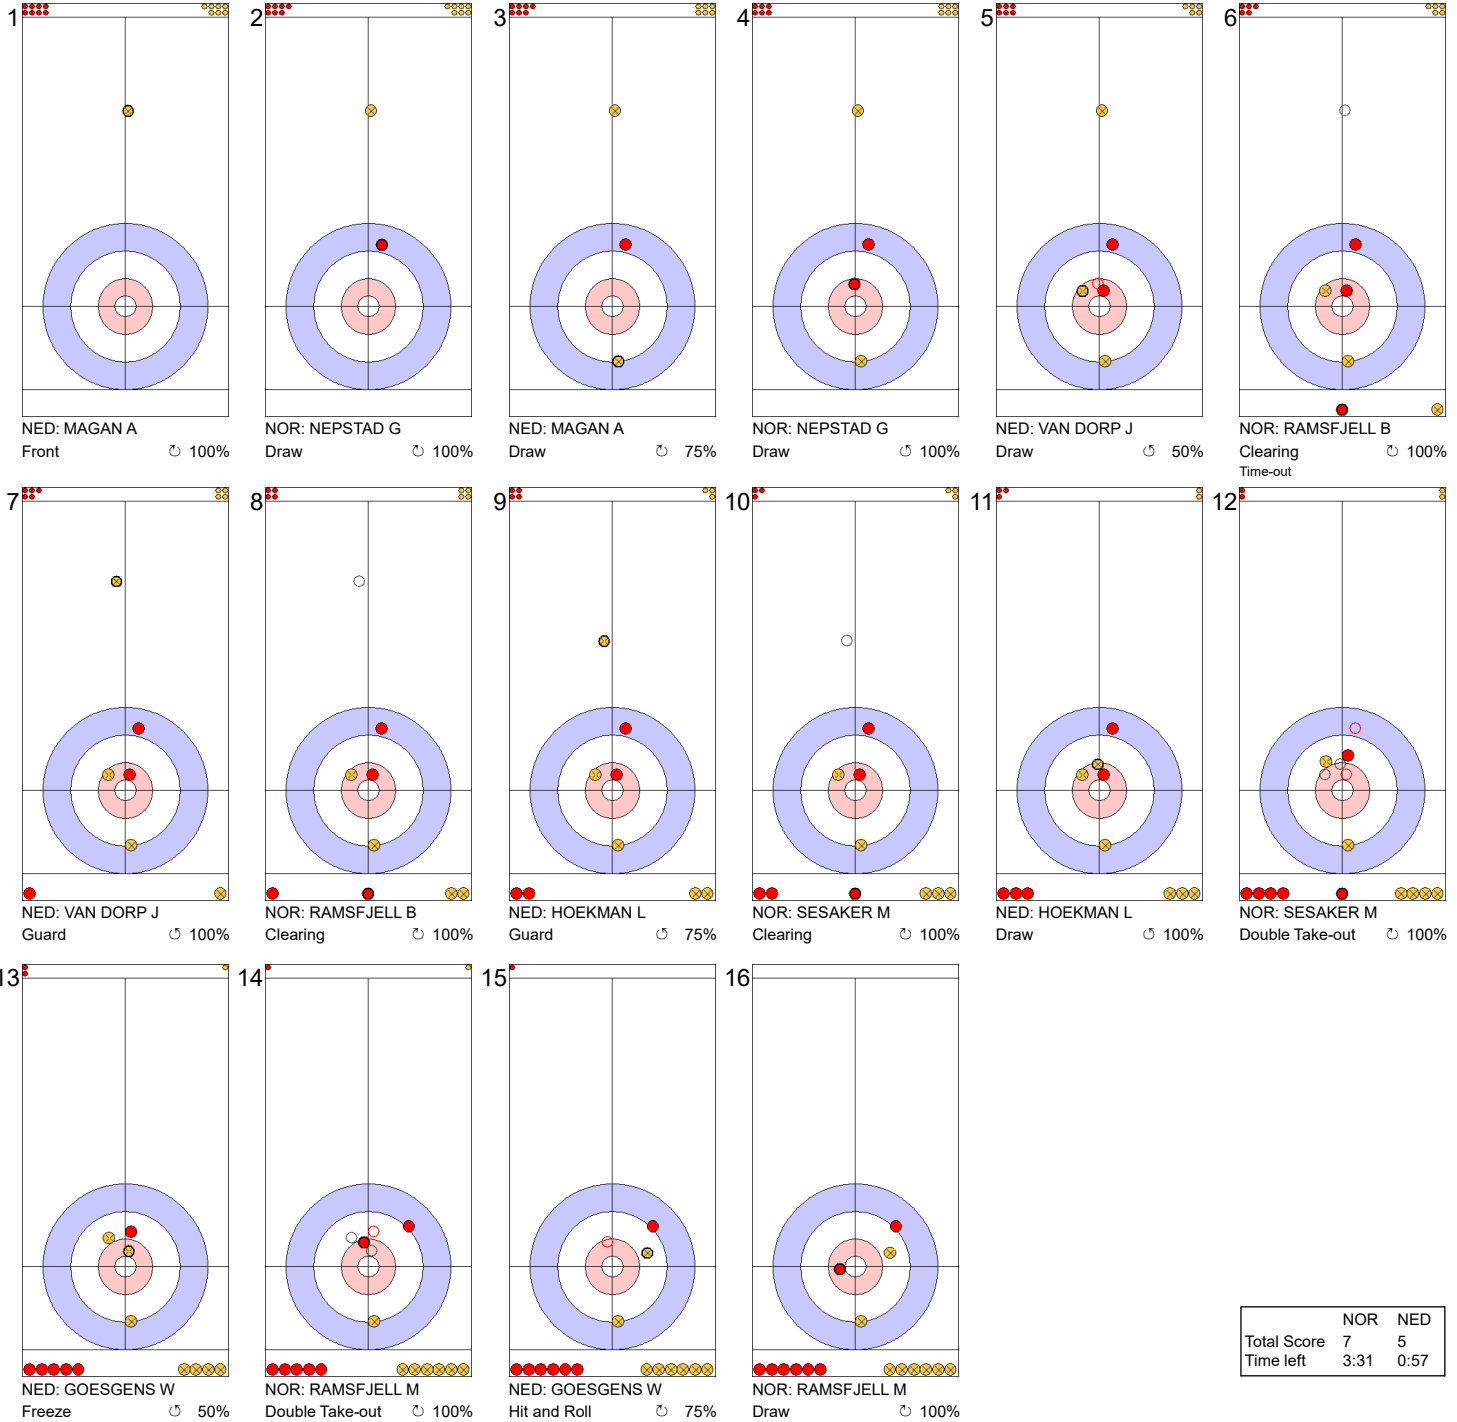

Legend:
 ↻ Clockwise ↺ Counter-clockwise - Not considered

Game - Shot by Shot

End 4 ● **NOR - Norway** 2 + 0 (this end) = 2 ● **NED - Netherlands** 1 + 2 (this end) = 3

	NOR	NED
Total Score	2	3
Time left	24:58	24:08

Legend:
 ↻ Clockwise ↺ Counter-clockwise - Not considered

Game - Shot by Shot

End 6 **NOR - Norway 5 + 0 (this end) = 5** **NED - Netherlands 3 + 1 (this end) = 4**

	NOR	NED
Total Score	5	4
Time left	17:21	13:59

Legend:
 Clockwise Counter-clockwise - Not considered

Game - Shot by Shot

Legend:
 ↻ Clockwise ↺ Counter-clockwise - Not considered

Game - Shot by Shot

Legend:
 Clockwise Counter-clockwise - Not considered

Game - Shot by Shot

End 10 **NOR - Norway 6 + 1 (this end) = 7** **NED - Netherlands 5 + 0 (this end) = 5**

	NOR	NED
Total Score	7	5
Time left	3:31	0:57

Legend:
 Clockwise Counter-clockwise - Not considered