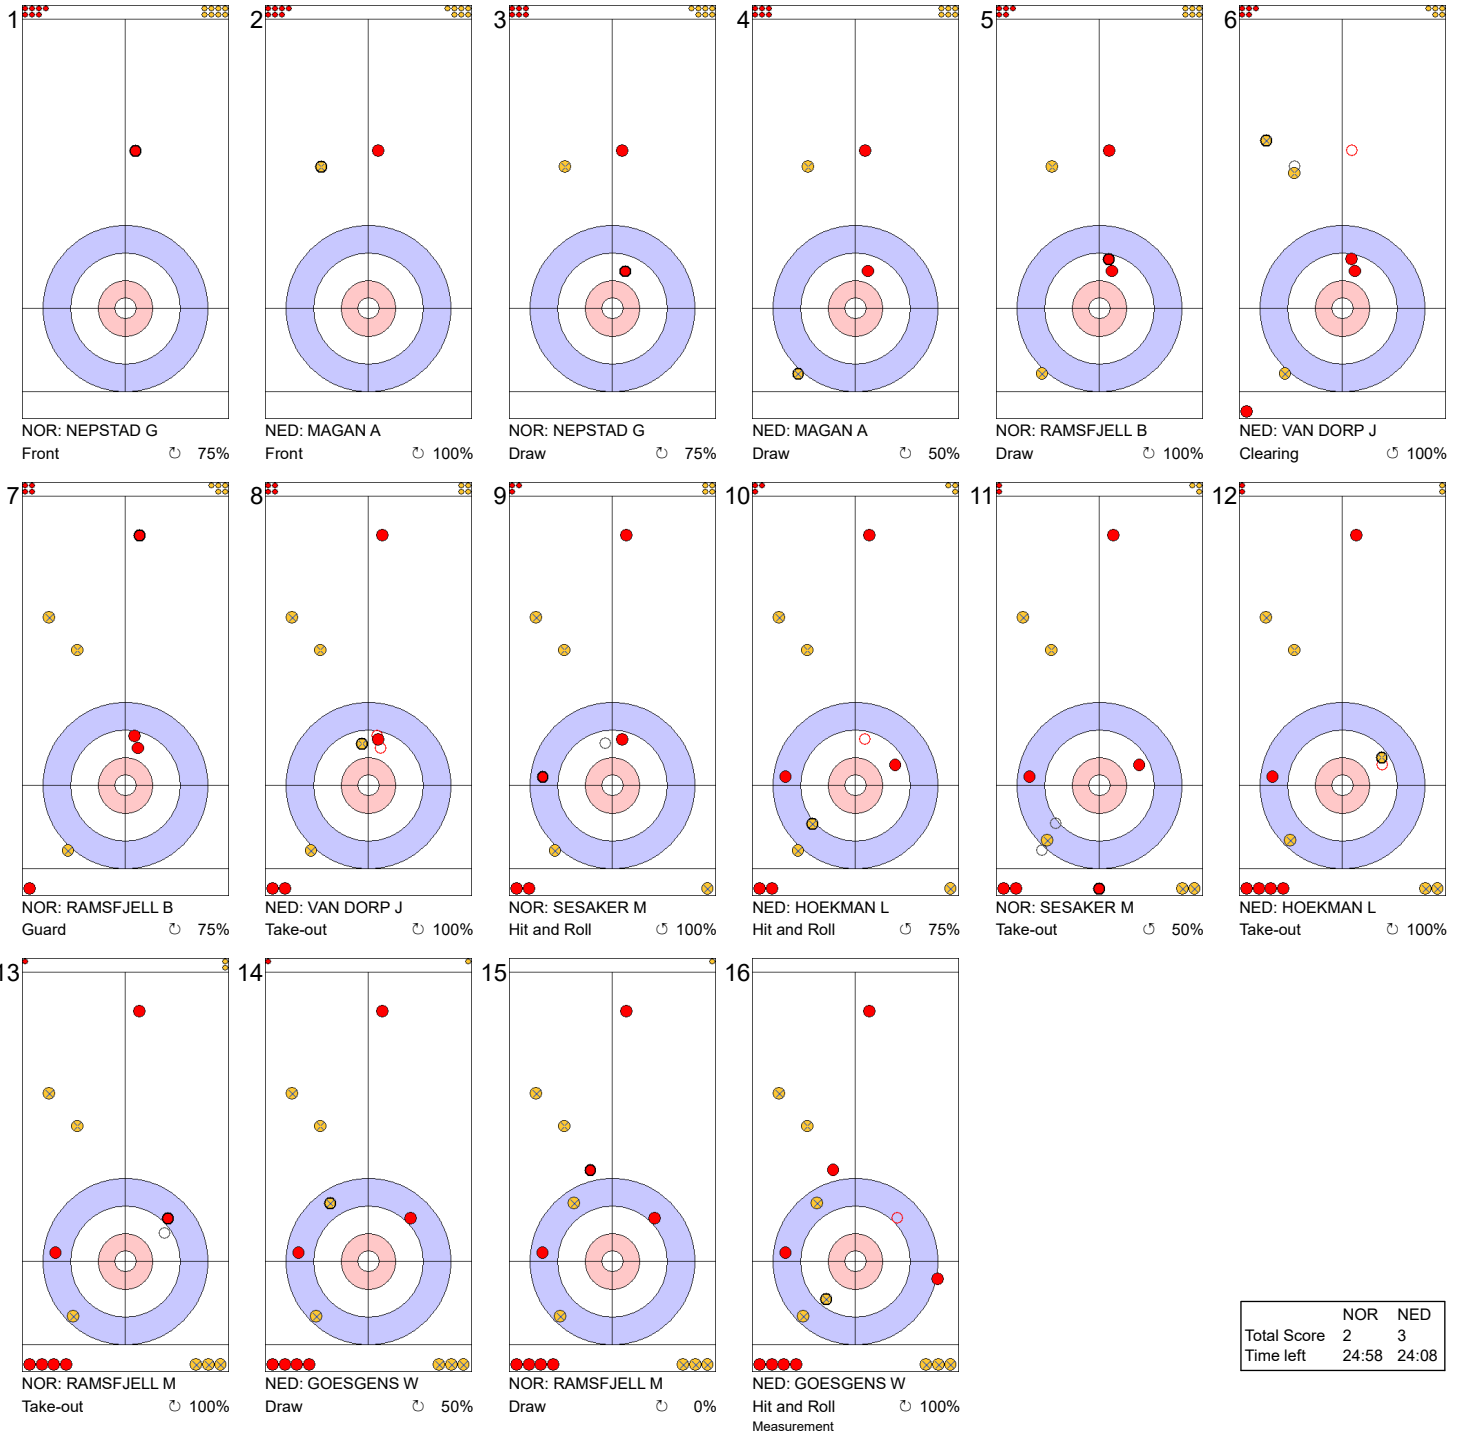

Game - Shot by Shot

Legend:
 ↻ Clockwise ↺ Counter-clockwise - Not considered

Game - Shot by Shot

End 2 ● **NOR - Norway** 0 + 0 (this end) = 0 ● **NED - Netherlands** 0 + 1 (this end) = 1

	NOR	NED
Total Score	0	1
Time left	31:31	32:17

Legend:
 ↻ Clockwise ↺ Counter-clockwise - Not considered

Game - Shot by Shot

End 3 ● **NOR - Norway** 0 + 2 (this end) = 2 ● **NED - Netherlands** 1 + 0 (this end) = 1

	NOR	NED
Total Score	2	1
Time left	28:21	28:12

Legend:
 ↻ Clockwise ↺ Counter-clockwise - Not considered

Game - Shot by Shot

End 4 ● **NOR - Norway** 2 + 0 (this end) = 2 ● **NED - Netherlands** 1 + 2 (this end) = 3

	NOR	NED
Total Score	2	3
Time left	24:58	24:08

Legend:
 ↻ Clockwise ↺ Counter-clockwise - Not considered

Game - Shot by Shot

End 6 **NOR - Norway 5 + 0 (this end) = 5** **NED - Netherlands 3 + 1 (this end) = 4**

	NOR	NED
Total Score	5	4
Time left	17:21	13:59