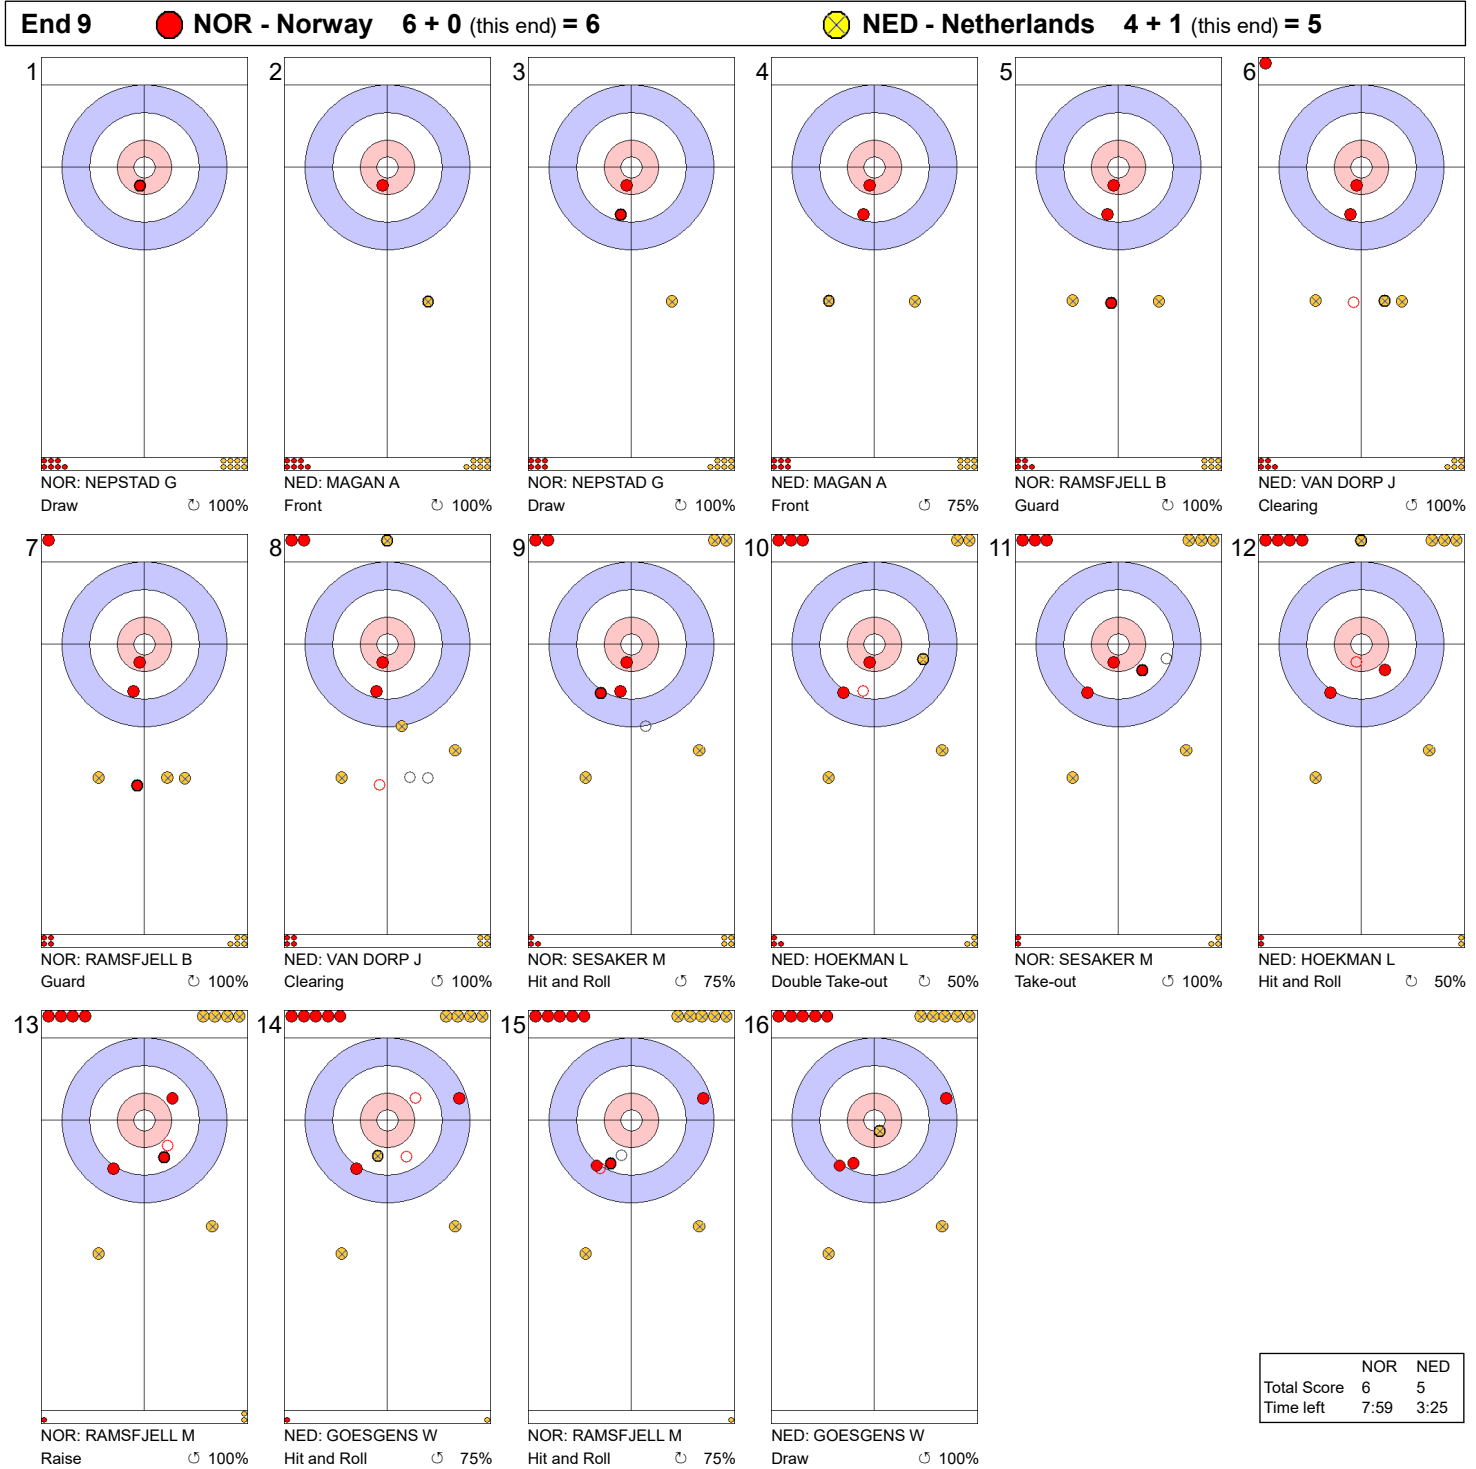

Legend:
 ↻ Clockwise ↺ Counter-clockwise - Not considered

Game - Shot by Shot

End 4 ● **NOR - Norway** 2 + 0 (this end) = 2 ● **NED - Netherlands** 1 + 2 (this end) = 3

	NOR	NED
Total Score	2	3
Time left	24:58	24:08

Legend:
 ↻ Clockwise ↺ Counter-clockwise - Not considered

Game - Shot by Shot

End 6 **NOR - Norway 5 + 0 (this end) = 5** **NED - Netherlands 3 + 1 (this end) = 4**

	NOR	NED
Total Score	5	4
Time left	17:21	13:59

Legend:
 Clockwise Counter-clockwise - Not considered

Game - Shot by Shot

Legend:
 ↻ Clockwise ↺ Counter-clockwise - Not considered

Game - Shot by Shot

Legend:
 Clockwise Counter-clockwise - Not considered

Game - Shot by Shot

End 10 **NOR - Norway 6 + 1 (this end) = 7** **NED - Netherlands 5 + 0 (this end) = 5**

	NOR	NED
Total Score	7	5
Time left	3:31	0:57

Legend:
 Clockwise Counter-clockwise - Not considered