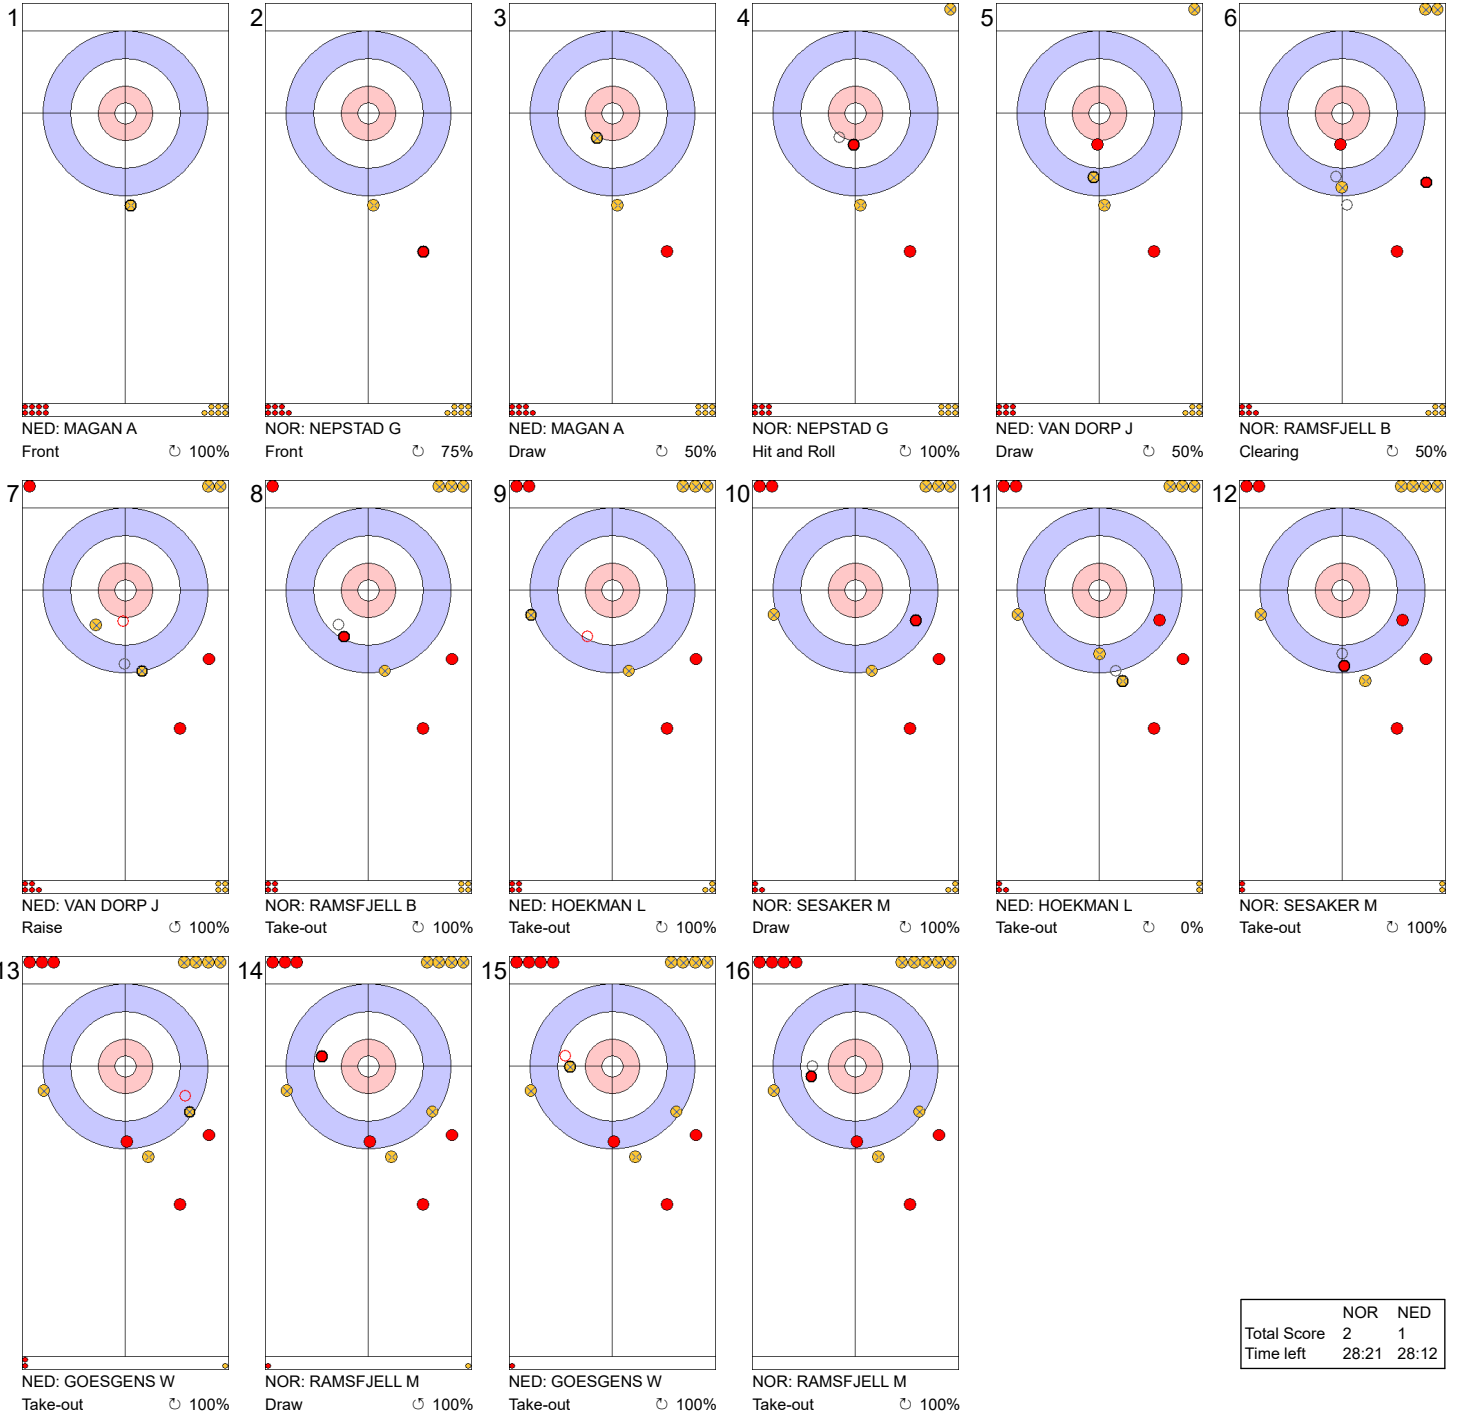

Game - Shot by Shot

Legend:
 ↻ Clockwise ↺ Counter-clockwise - Not considered

Game - Shot by Shot

End 2 ● **NOR - Norway** 0 + 0 (this end) = 0 ● **NED - Netherlands** 0 + 1 (this end) = 1

	NOR	NED
Total Score	0	1
Time left	31:31	32:17

Legend:
 ↻ Clockwise ↺ Counter-clockwise - Not considered

Game - Shot by Shot

End 3 ● **NOR - Norway** 0 + 2 (this end) = 2 ● **NED - Netherlands** 1 + 0 (this end) = 1

	NOR	NED
Total Score	2	1
Time left	28:21	28:12

Legend:
 ↻ Clockwise ↺ Counter-clockwise - Not considered

Game - Shot by Shot

End 4 ● **NOR - Norway** 2 + 0 (this end) = 2 ● **NED - Netherlands** 1 + 2 (this end) = 3

	NOR	NED
Total Score	2	3
Time left	24:58	24:08

Legend:
 ↻ Clockwise ↺ Counter-clockwise - Not considered

Game - Shot by Shot

End 6 **NOR - Norway 5 + 0 (this end) = 5** **NED - Netherlands 3 + 1 (this end) = 4**

	NOR	NED
Total Score	5	4
Time left	17:21	13:59