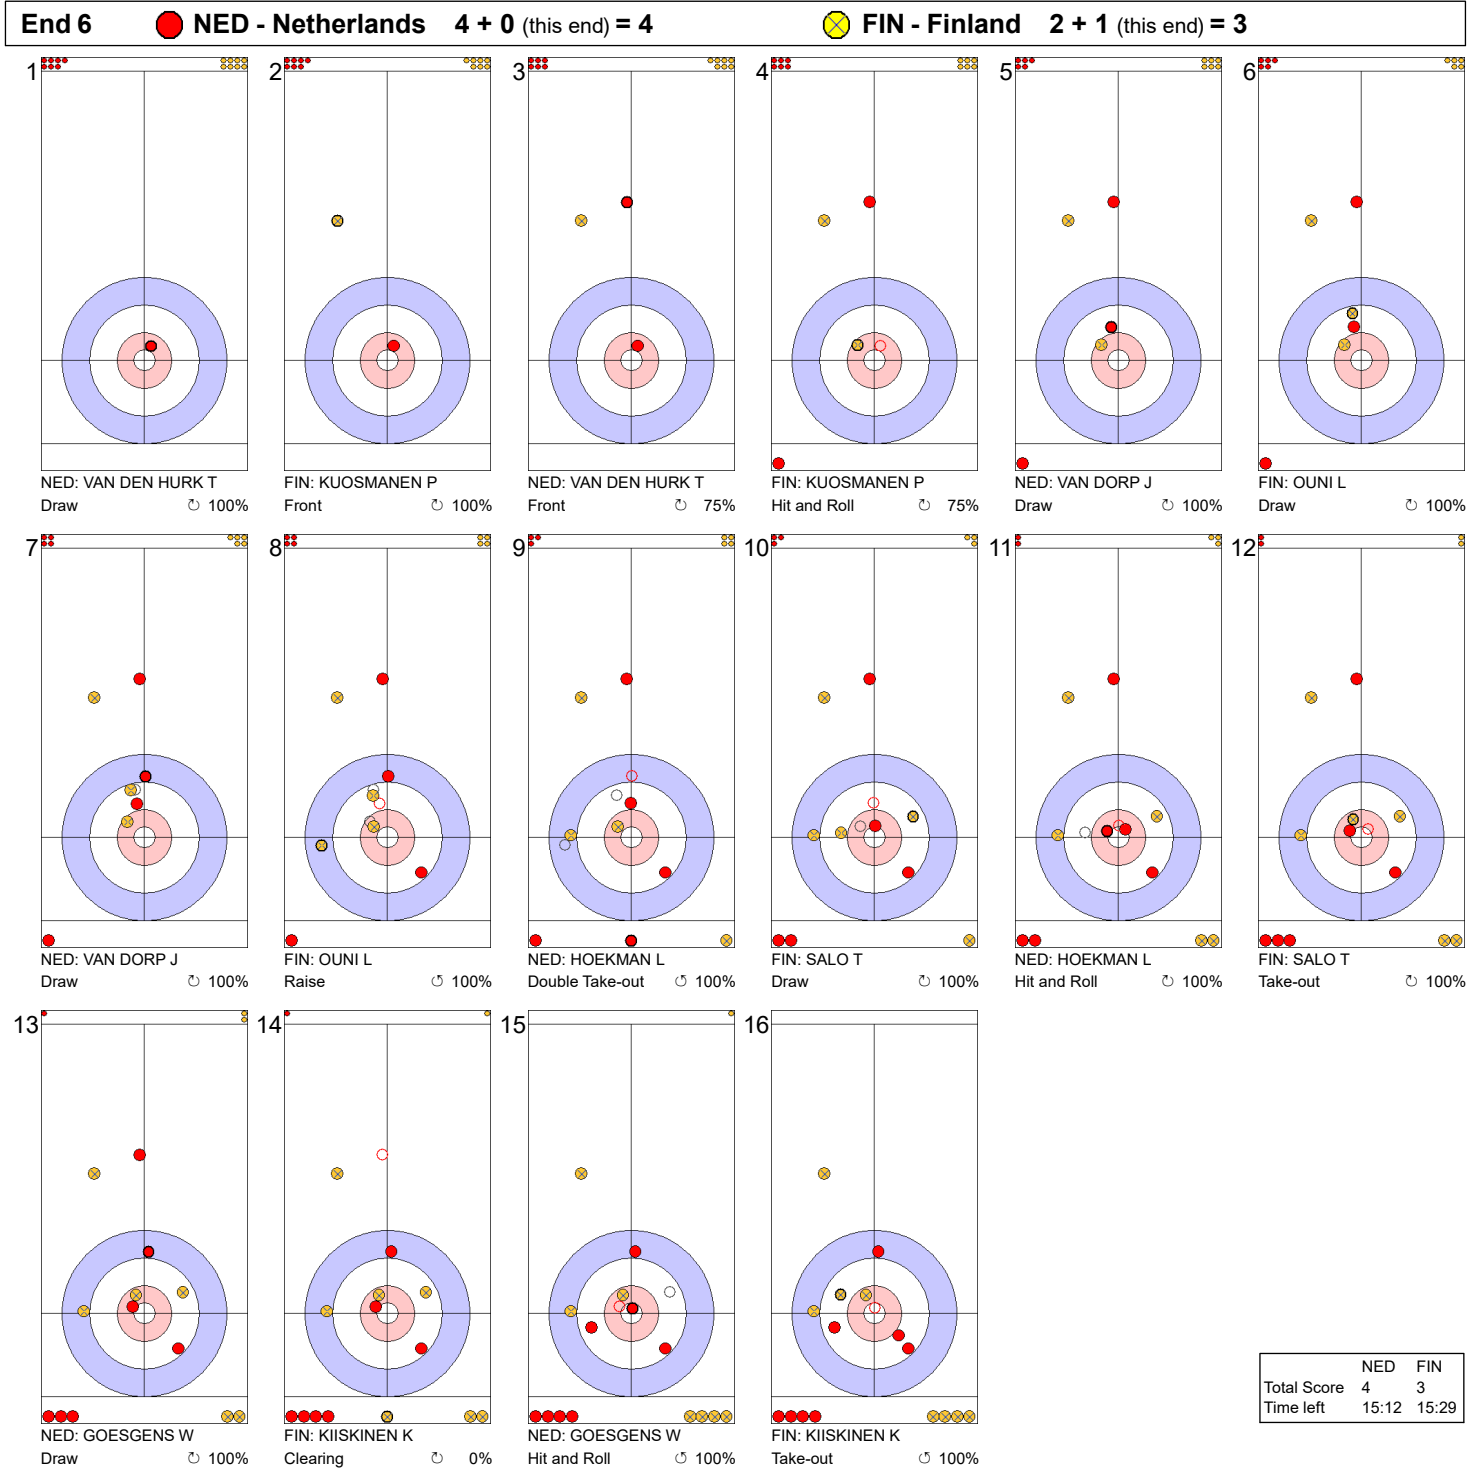

Game - Shot by Shot

End 1 ● **NED - Netherlands** 0 + 1 (this end) = 1 ● **FIN - Finland** 0 + 0 (this end) = 0

Legend:
 ↻ Clockwise ↺ Counter-clockwise - Not considered

Game - Shot by Shot

Legend:
 ⤵ Clockwise ⤴ Counter-clockwise - Not considered

Game - Shot by Shot

Legend:
 ↻ Clockwise ↺ Counter-clockwise - Not considered

Game - Shot by Shot

End 4 ● **NED - Netherlands** 2 + 0 (this end) = 2 ● **FIN - Finland** 1 + 1 (this end) = 2

	NED	FIN
Total Score	2	2
Time left	22:33	25:06

Legend:
 ↻ Clockwise ↺ Counter-clockwise - Not considered

Game - Shot by Shot

Legend:
 ↻ Clockwise ↺ Counter-clockwise - Not considered

Game - Shot by Shot

Legend:
 ↻ Clockwise ↺ Counter-clockwise - Not considered

Game - Shot by Shot

Legend:
 ↻ Clockwise ↺ Counter-clockwise - Not considered

Game - Shot by Shot

End 8 **NED - Netherlands 5 + 2 (this end) = 7** **FIN - Finland 3 + 0 (this end) = 3**

Legend:
 Clockwise Counter-clockwise - Not considered