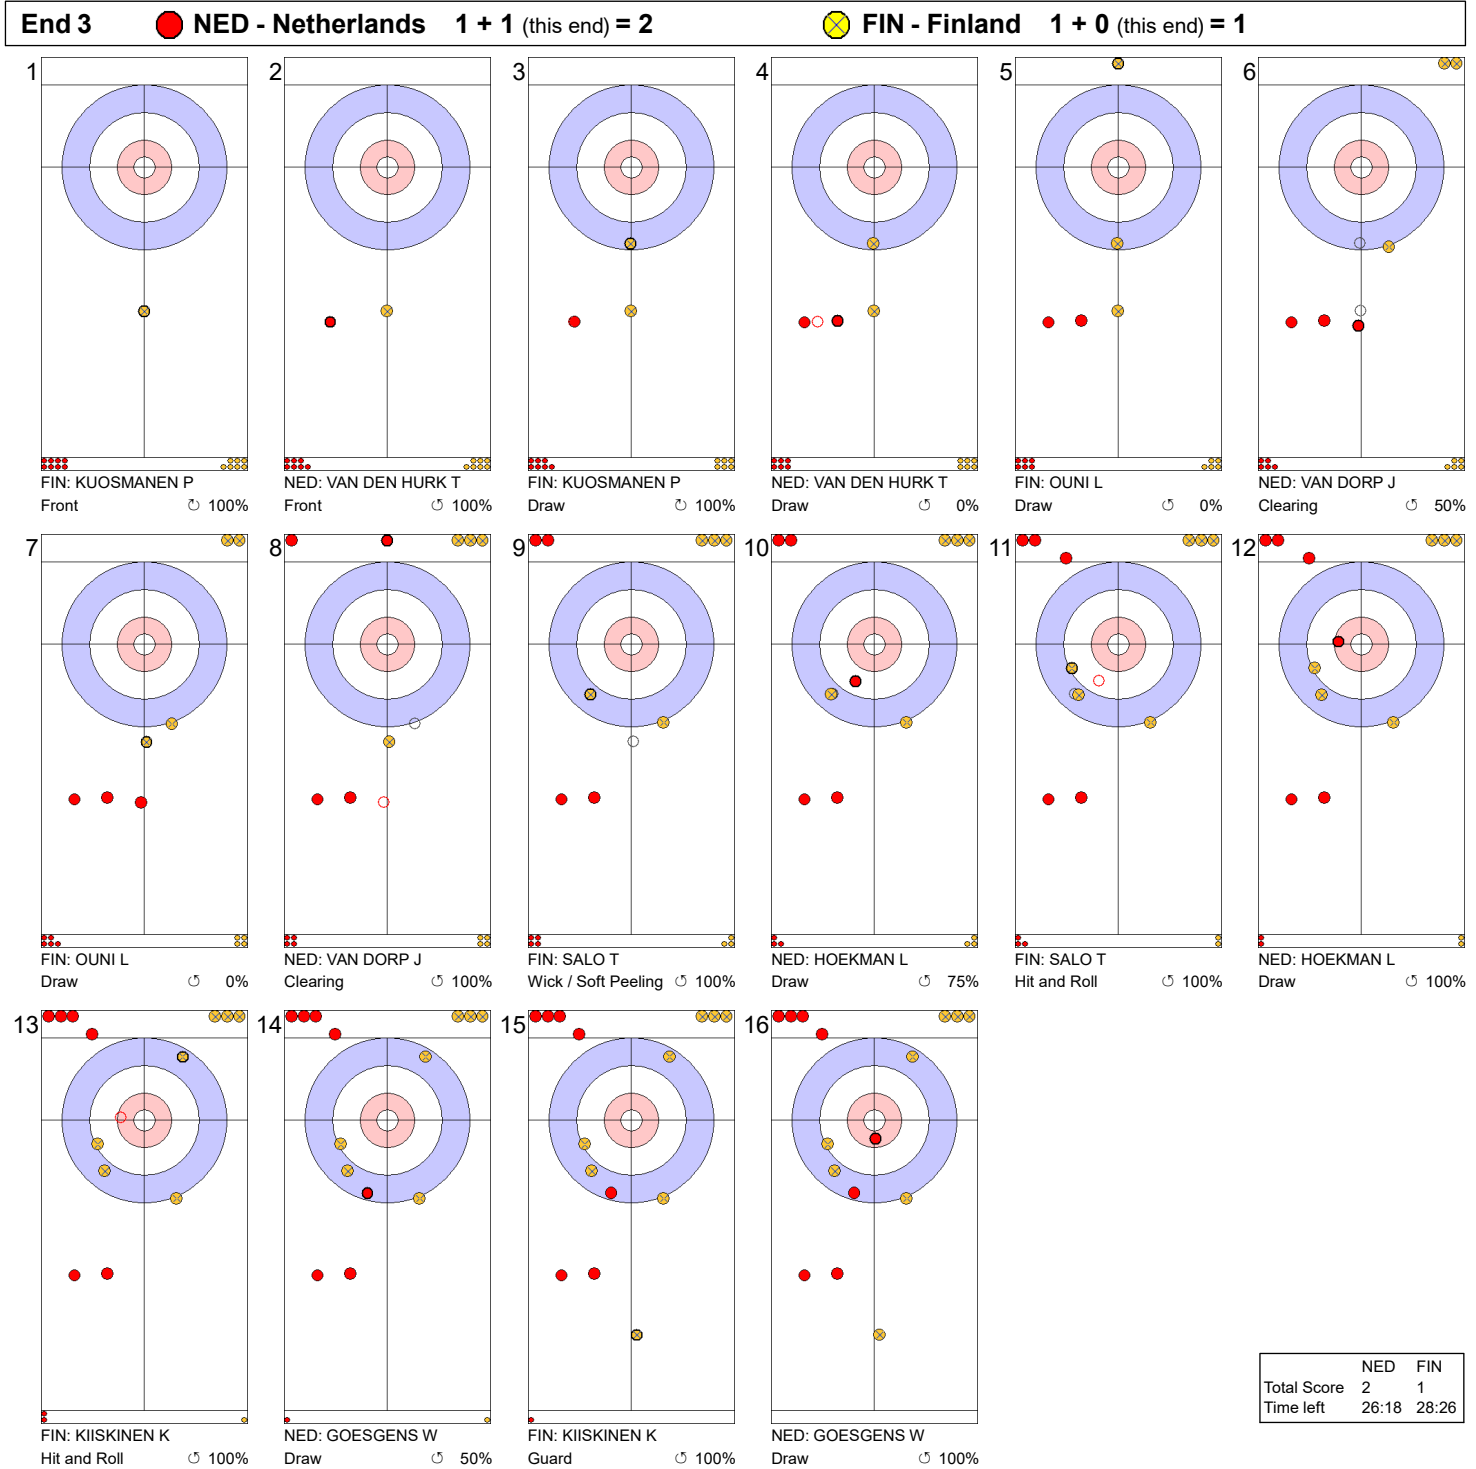

Game - Shot by Shot

End 1 ● **NED - Netherlands** 0 + 1 (this end) = 1 ● **FIN - Finland** 0 + 0 (this end) = 0

Legend:
 ↻ Clockwise ↺ Counter-clockwise - Not considered

Game - Shot by Shot

Legend:
 ⤵ Clockwise ⤴ Counter-clockwise - Not considered

Game - Shot by Shot

Legend:
 ↻ Clockwise ↺ Counter-clockwise - Not considered

Game - Shot by Shot

End 4 ● **NED - Netherlands** 2 + 0 (this end) = 2 ● **FIN - Finland** 1 + 1 (this end) = 2

	NED	FIN
Total Score	2	2
Time left	22:33	25:06

Legend:
 ↻ Clockwise ↺ Counter-clockwise - Not considered

Game - Shot by Shot

Legend:
 ↻ Clockwise ↺ Counter-clockwise - Not considered

Game - Shot by Shot

Legend:
 ↻ Clockwise ↺ Counter-clockwise - Not considered

Game - Shot by Shot

Legend:
 ↻ Clockwise ↺ Counter-clockwise - Not considered

Game - Shot by Shot

End 8 **NED - Netherlands 5 + 2 (this end) = 7** **FIN - Finland 3 + 0 (this end) = 3**

Legend:
 Clockwise Counter-clockwise - Not considered