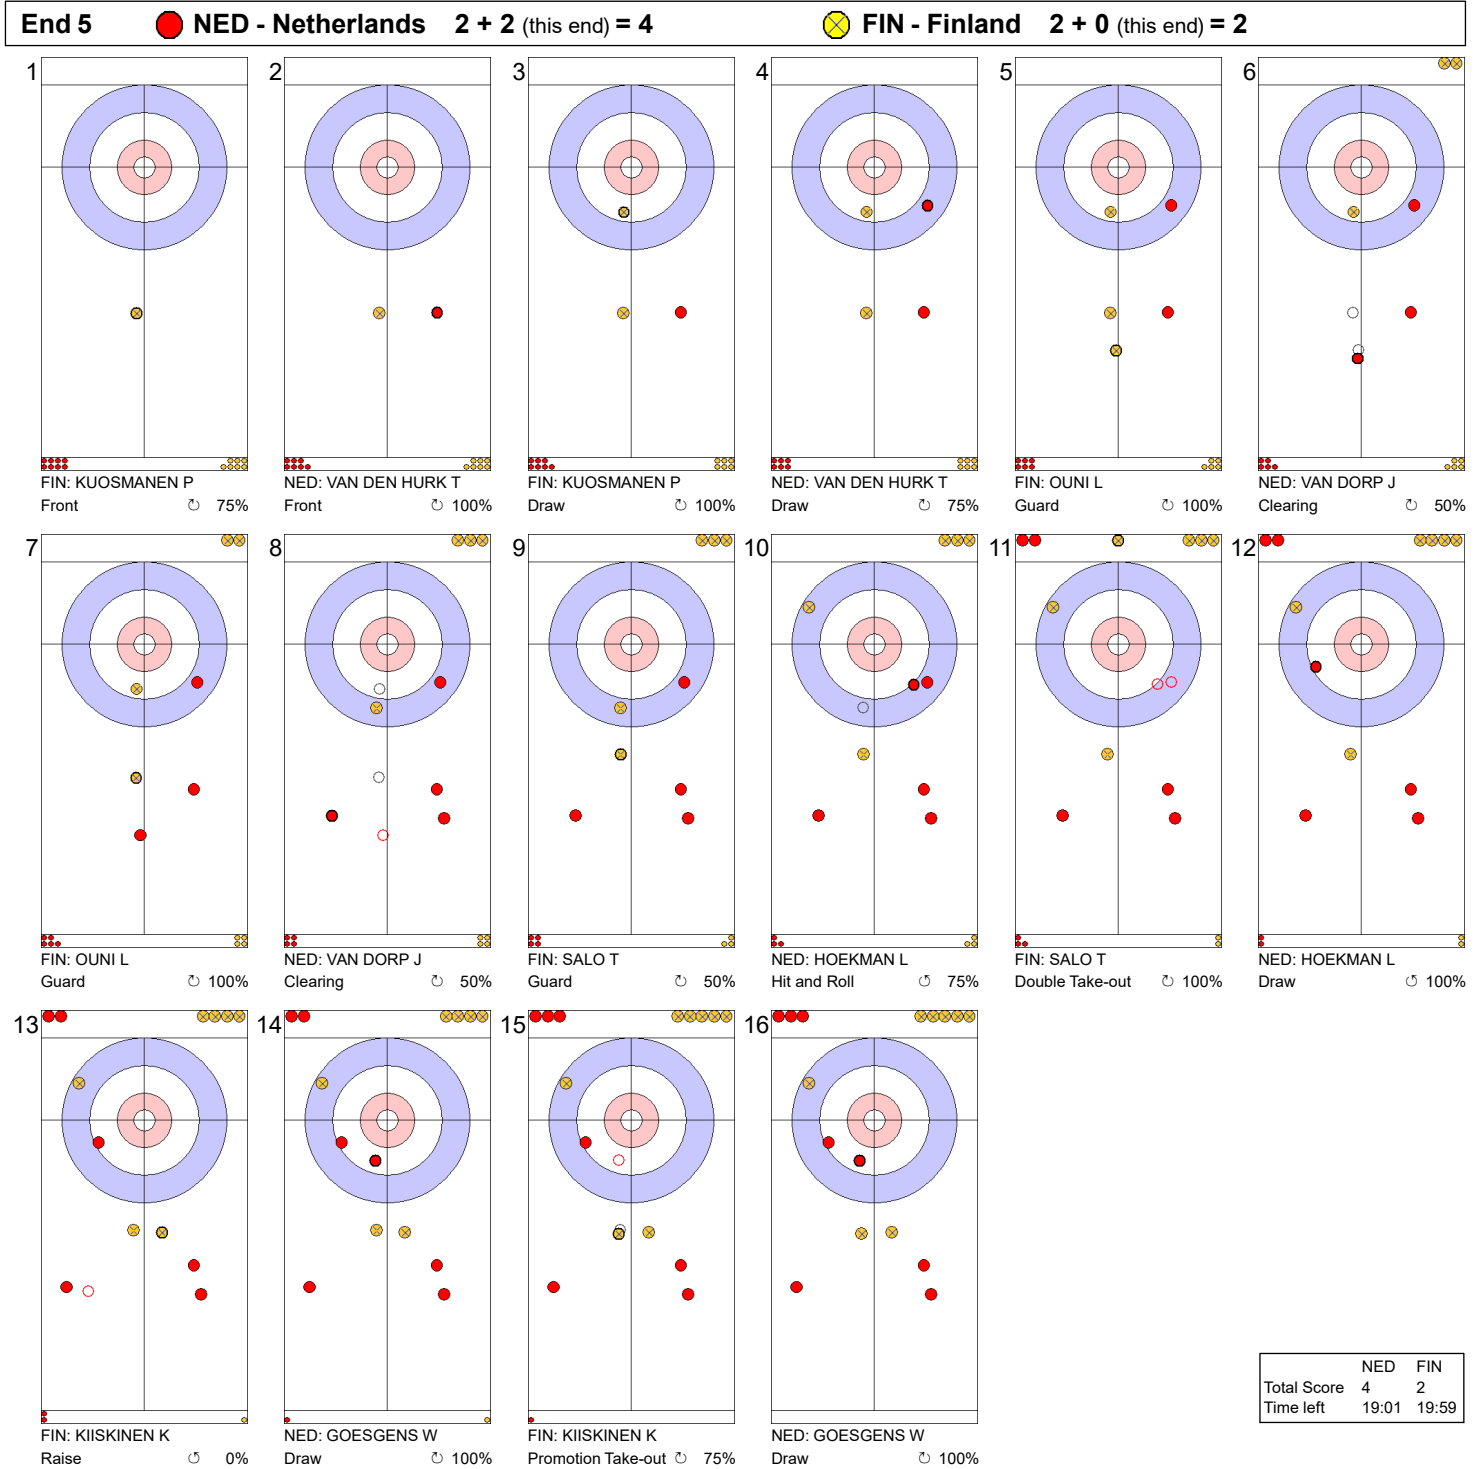

Game - Shot by Shot

End 1 ● **NED - Netherlands** 0 + 1 (this end) = 1 ● **FIN - Finland** 0 + 0 (this end) = 0

Legend:
 ↻ Clockwise ↺ Counter-clockwise - Not considered

Game - Shot by Shot

Legend:
 ⤵ Clockwise ⤴ Counter-clockwise - Not considered

Game - Shot by Shot

Legend:
 ↻ Clockwise ↺ Counter-clockwise - Not considered

Game - Shot by Shot

End 4 ● **NED - Netherlands** 2 + 0 (this end) = 2 ● **FIN - Finland** 1 + 1 (this end) = 2

	NED	FIN
Total Score	2	2
Time left	22:33	25:06

Legend:
 ↻ Clockwise ↺ Counter-clockwise - Not considered

Game - Shot by Shot

Legend:
 ↻ Clockwise ↺ Counter-clockwise - Not considered

Game - Shot by Shot

Legend:
 ↻ Clockwise ↺ Counter-clockwise - Not considered

Game - Shot by Shot

Legend:
 ↻ Clockwise ↺ Counter-clockwise - Not considered

Game - Shot by Shot

End 8 **NED - Netherlands 5 + 2 (this end) = 7** **FIN - Finland 3 + 0 (this end) = 3**

Legend:
 Clockwise Counter-clockwise - Not considered