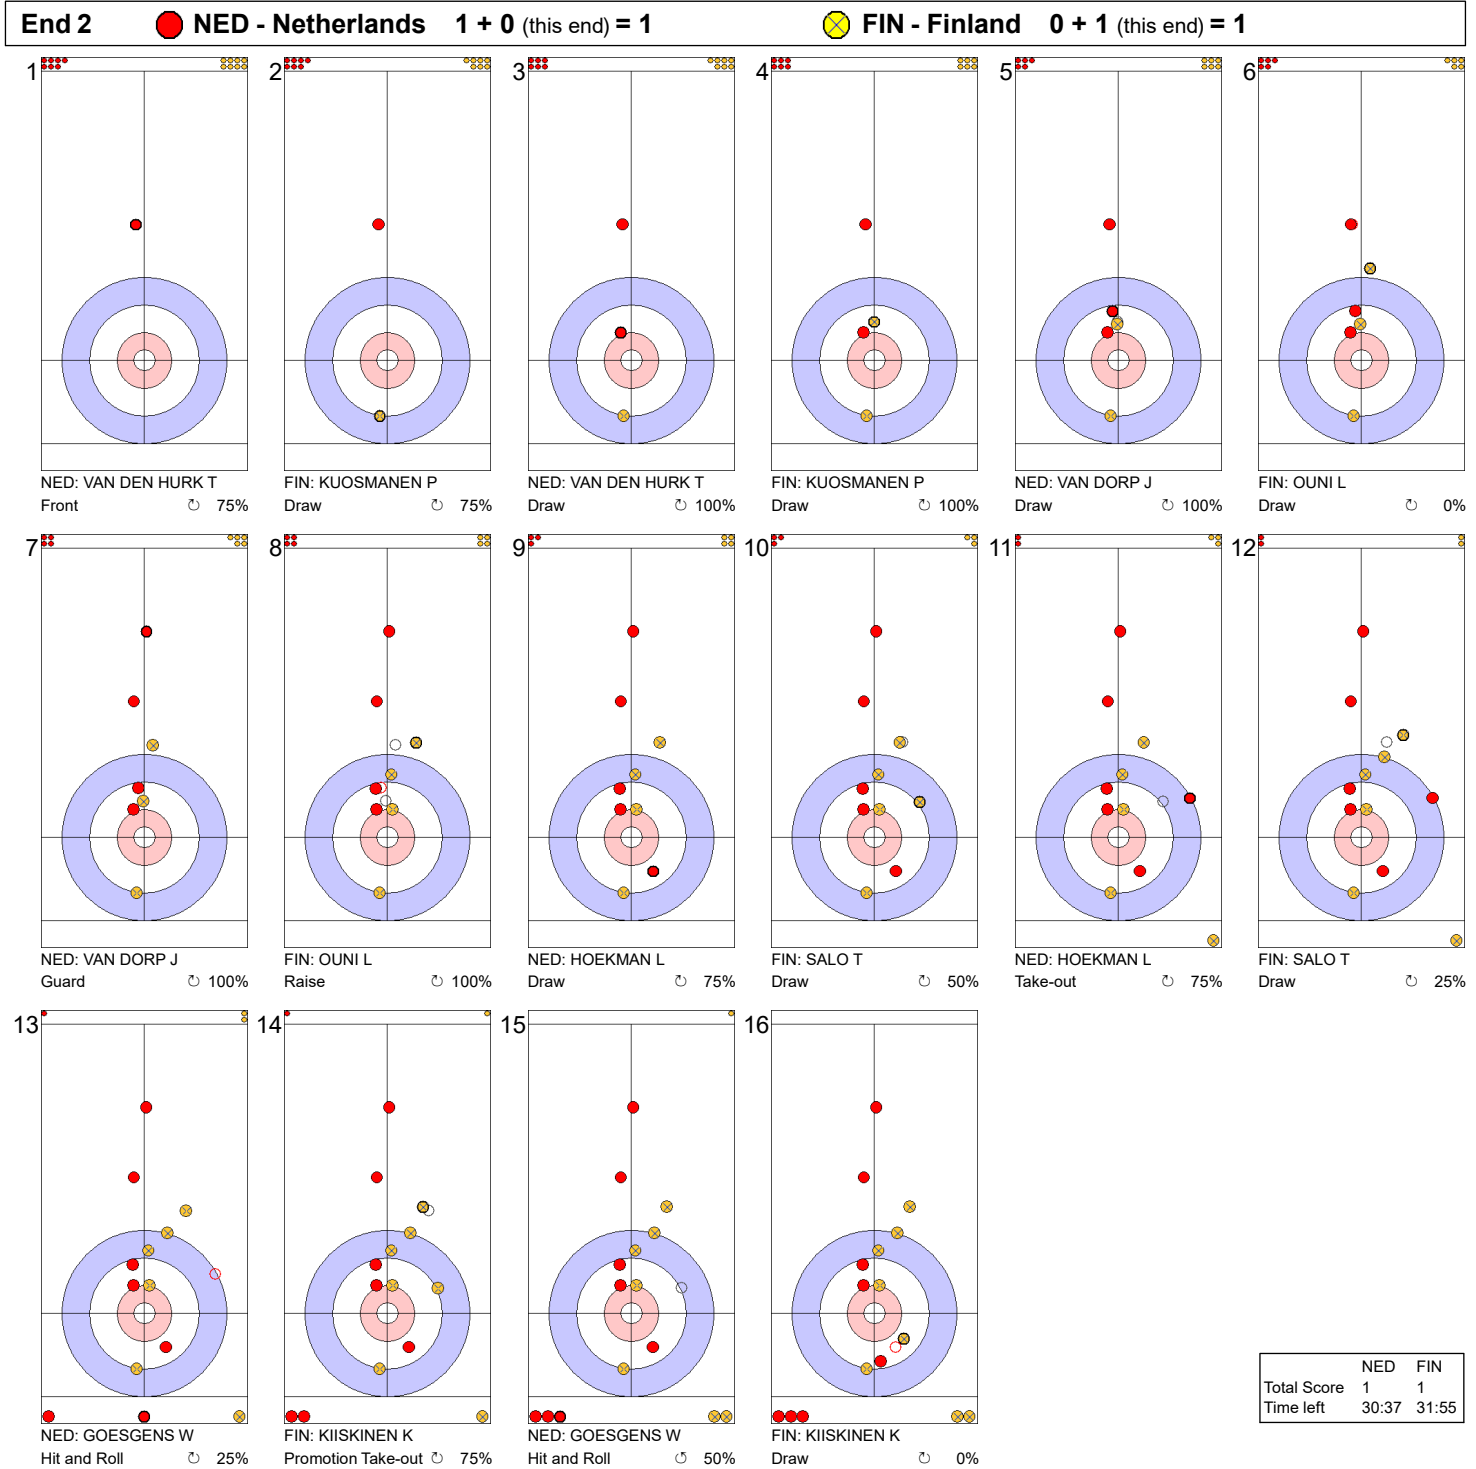

Game - Shot by Shot

End 1 ● **NED - Netherlands** 0 + 1 (this end) = 1 ● **FIN - Finland** 0 + 0 (this end) = 0

Legend:
 ↻ Clockwise ↺ Counter-clockwise - Not considered

Game - Shot by Shot

Legend:
 ⤵ Clockwise ⤴ Counter-clockwise - Not considered

Game - Shot by Shot

Legend:
 ↻ Clockwise ↺ Counter-clockwise - Not considered

Game - Shot by Shot

End 4 ● **NED - Netherlands** 2 + 0 (this end) = 2 ● **FIN - Finland** 1 + 1 (this end) = 2

	NED	FIN
Total Score	2	2
Time left	22:33	25:06

Legend:
 ↻ Clockwise ↺ Counter-clockwise - Not considered

Game - Shot by Shot

Legend:
 ↻ Clockwise ↺ Counter-clockwise - Not considered

Game - Shot by Shot

Legend:
 ↻ Clockwise ↺ Counter-clockwise - Not considered

Game - Shot by Shot

Legend:
 ↻ Clockwise ↺ Counter-clockwise - Not considered

Game - Shot by Shot

End 8 **NED - Netherlands 5 + 2 (this end) = 7** **FIN - Finland 3 + 0 (this end) = 3**

Legend:
 Clockwise Counter-clockwise - Not considered