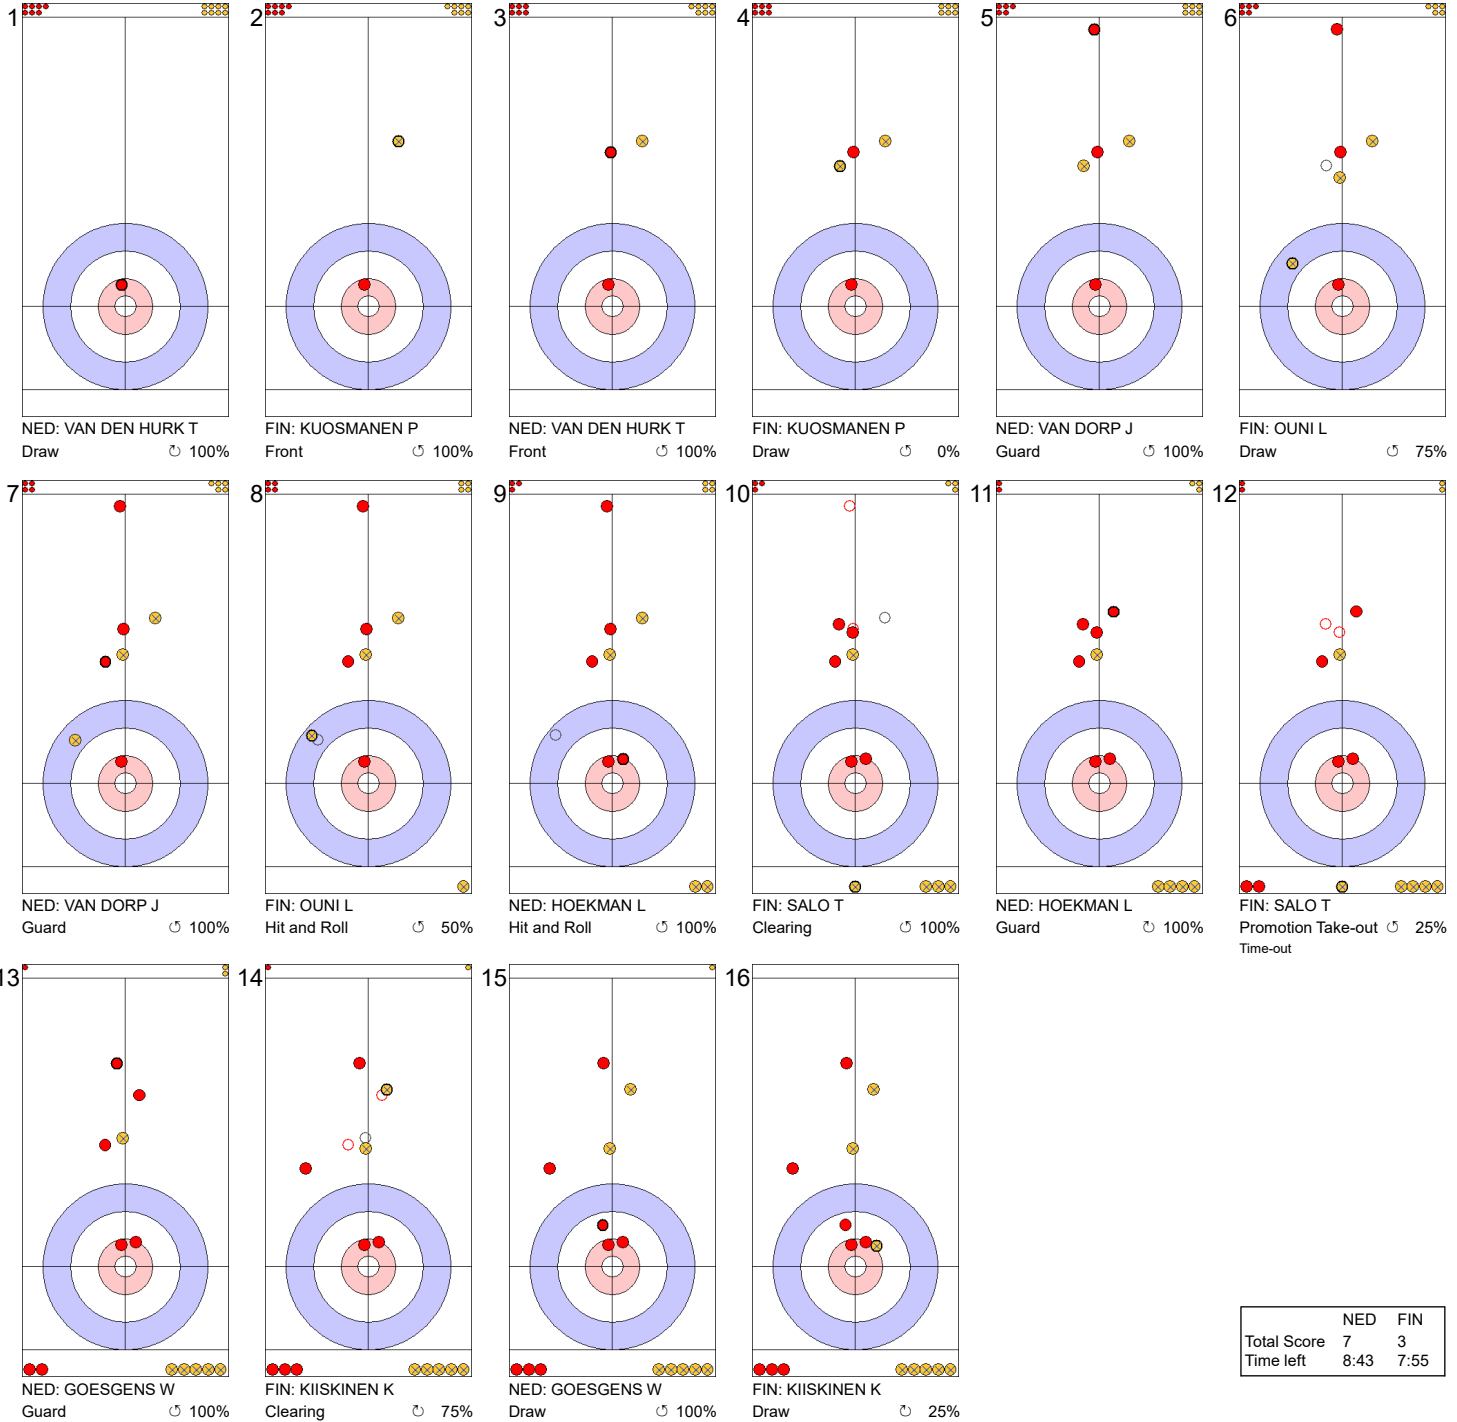

Game - Shot by Shot

Legend:
 ↻ Clockwise ↺ Counter-clockwise - Not considered

Game - Shot by Shot

End 4 ● **NED - Netherlands** 2 + 0 (this end) = 2 ● **FIN - Finland** 1 + 1 (this end) = 2

	NED	FIN
Total Score	2	2
Time left	22:33	25:06

Legend:
 ↻ Clockwise ↺ Counter-clockwise - Not considered

Game - Shot by Shot

Legend:
 ↻ Clockwise ↺ Counter-clockwise - Not considered

Game - Shot by Shot

Legend:
 ↻ Clockwise ↺ Counter-clockwise - Not considered

Game - Shot by Shot

Legend:
 ↻ Clockwise ↺ Counter-clockwise - Not considered

Game - Shot by Shot

End 8 **NED - Netherlands 5 + 2 (this end) = 7** **FIN - Finland 3 + 0 (this end) = 3**

Legend:
 Clockwise Counter-clockwise - Not considered

Game - Shot by Shot

End 9 ● **NED - Netherlands** 7 + 3 (this end) = 10 ● **FIN - Finland** 3 + 0 (this end) = 3

	NED	FIN
Total Score	10	3
Time left	3:59	3:05

Legend:
 ↻ Clockwise ↺ Counter-clockwise - Not considered