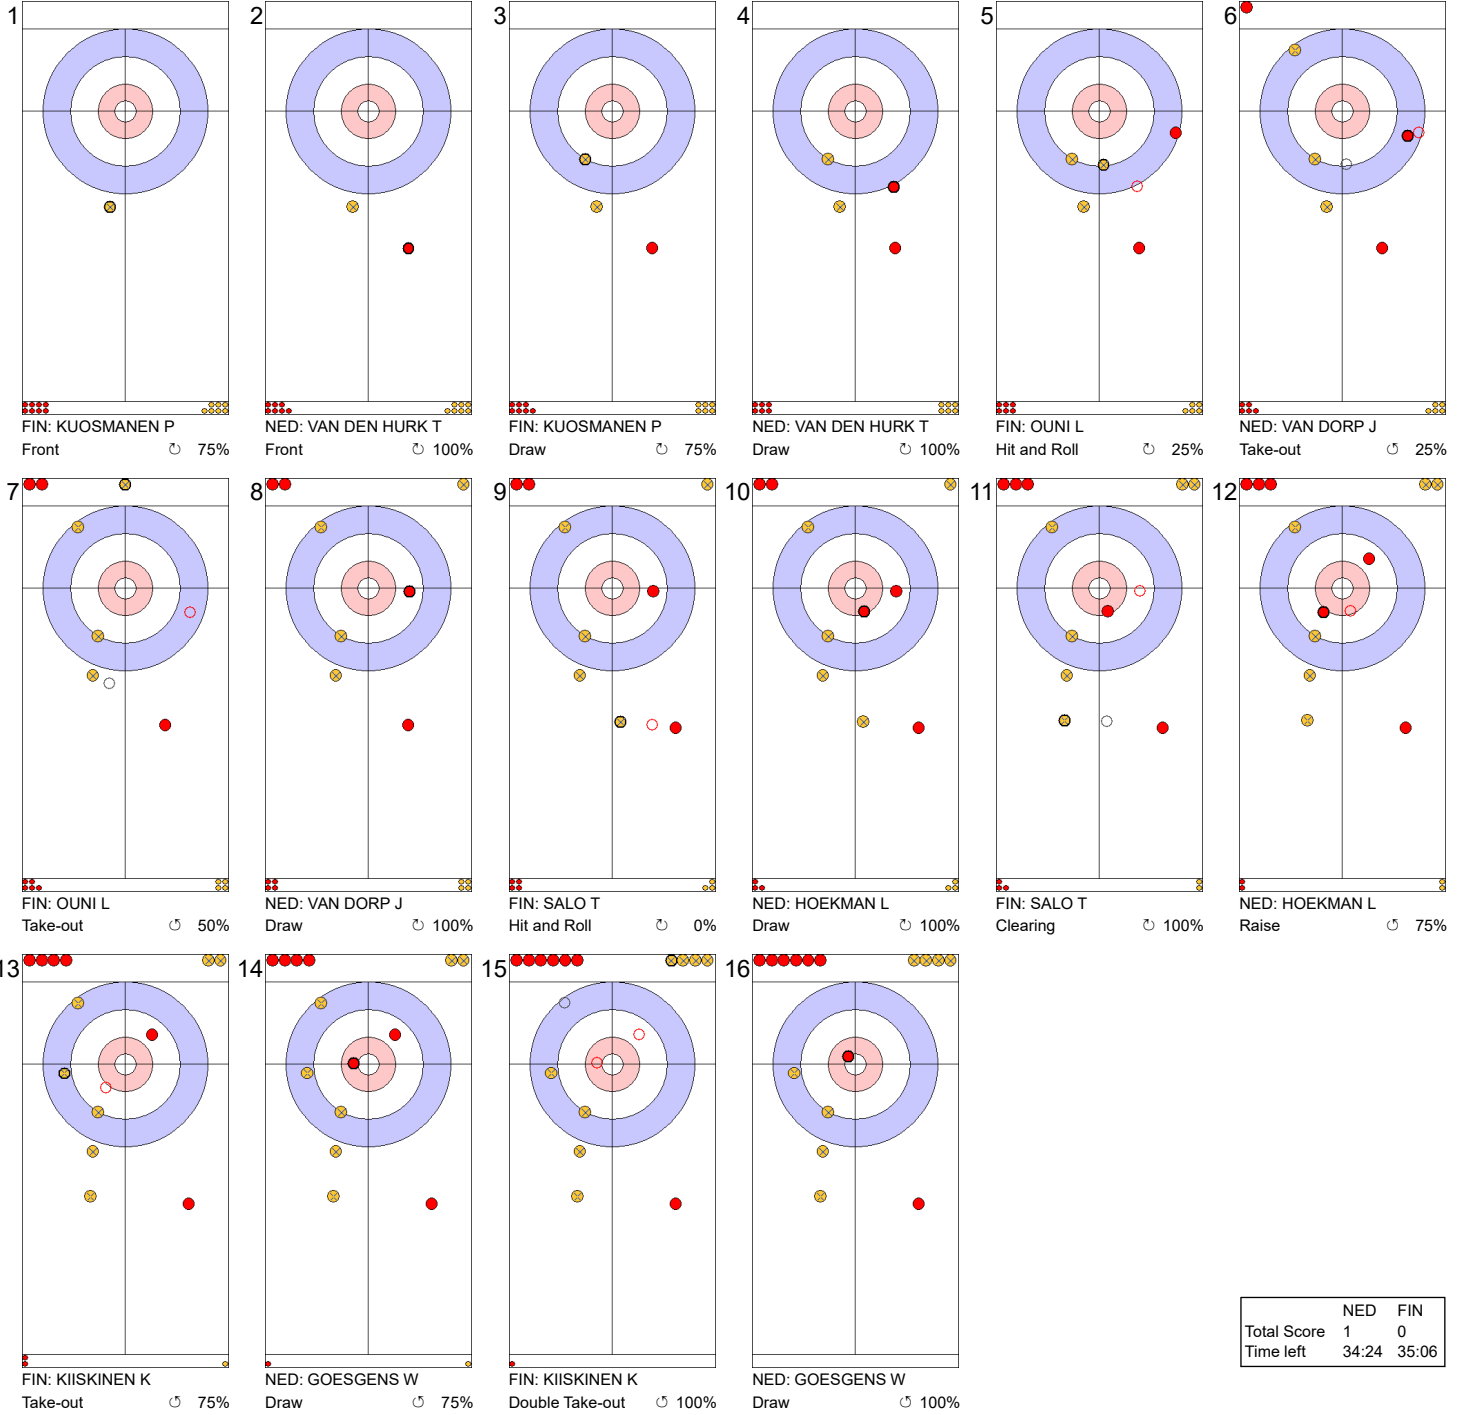

Game - Shot by Shot

End 1 ● **NED - Netherlands** 0 + 1 (this end) = 1 ● **FIN - Finland** 0 + 0 (this end) = 0

Legend:
 ↻ Clockwise ↺ Counter-clockwise - Not considered

Game - Shot by Shot

Legend:
 ⤵ Clockwise ⤴ Counter-clockwise - Not considered

Game - Shot by Shot

Legend:
 ↻ Clockwise ↺ Counter-clockwise - Not considered

Game - Shot by Shot

End 4 ● **NED - Netherlands** 2 + 0 (this end) = 2 ● **FIN - Finland** 1 + 1 (this end) = 2

	NED	FIN
Total Score	2	2
Time left	22:33	25:06

Legend:
 ↻ Clockwise ↺ Counter-clockwise - Not considered

Game - Shot by Shot

Legend:
 ↻ Clockwise ↺ Counter-clockwise - Not considered

Game - Shot by Shot

Legend:
 ↻ Clockwise ↺ Counter-clockwise - Not considered

Game - Shot by Shot

Legend:
 ↻ Clockwise ↺ Counter-clockwise - Not considered

Game - Shot by Shot

End 8 **NED - Netherlands 5 + 2 (this end) = 7** **FIN - Finland 3 + 0 (this end) = 3**

Legend:
 Clockwise Counter-clockwise - Not considered