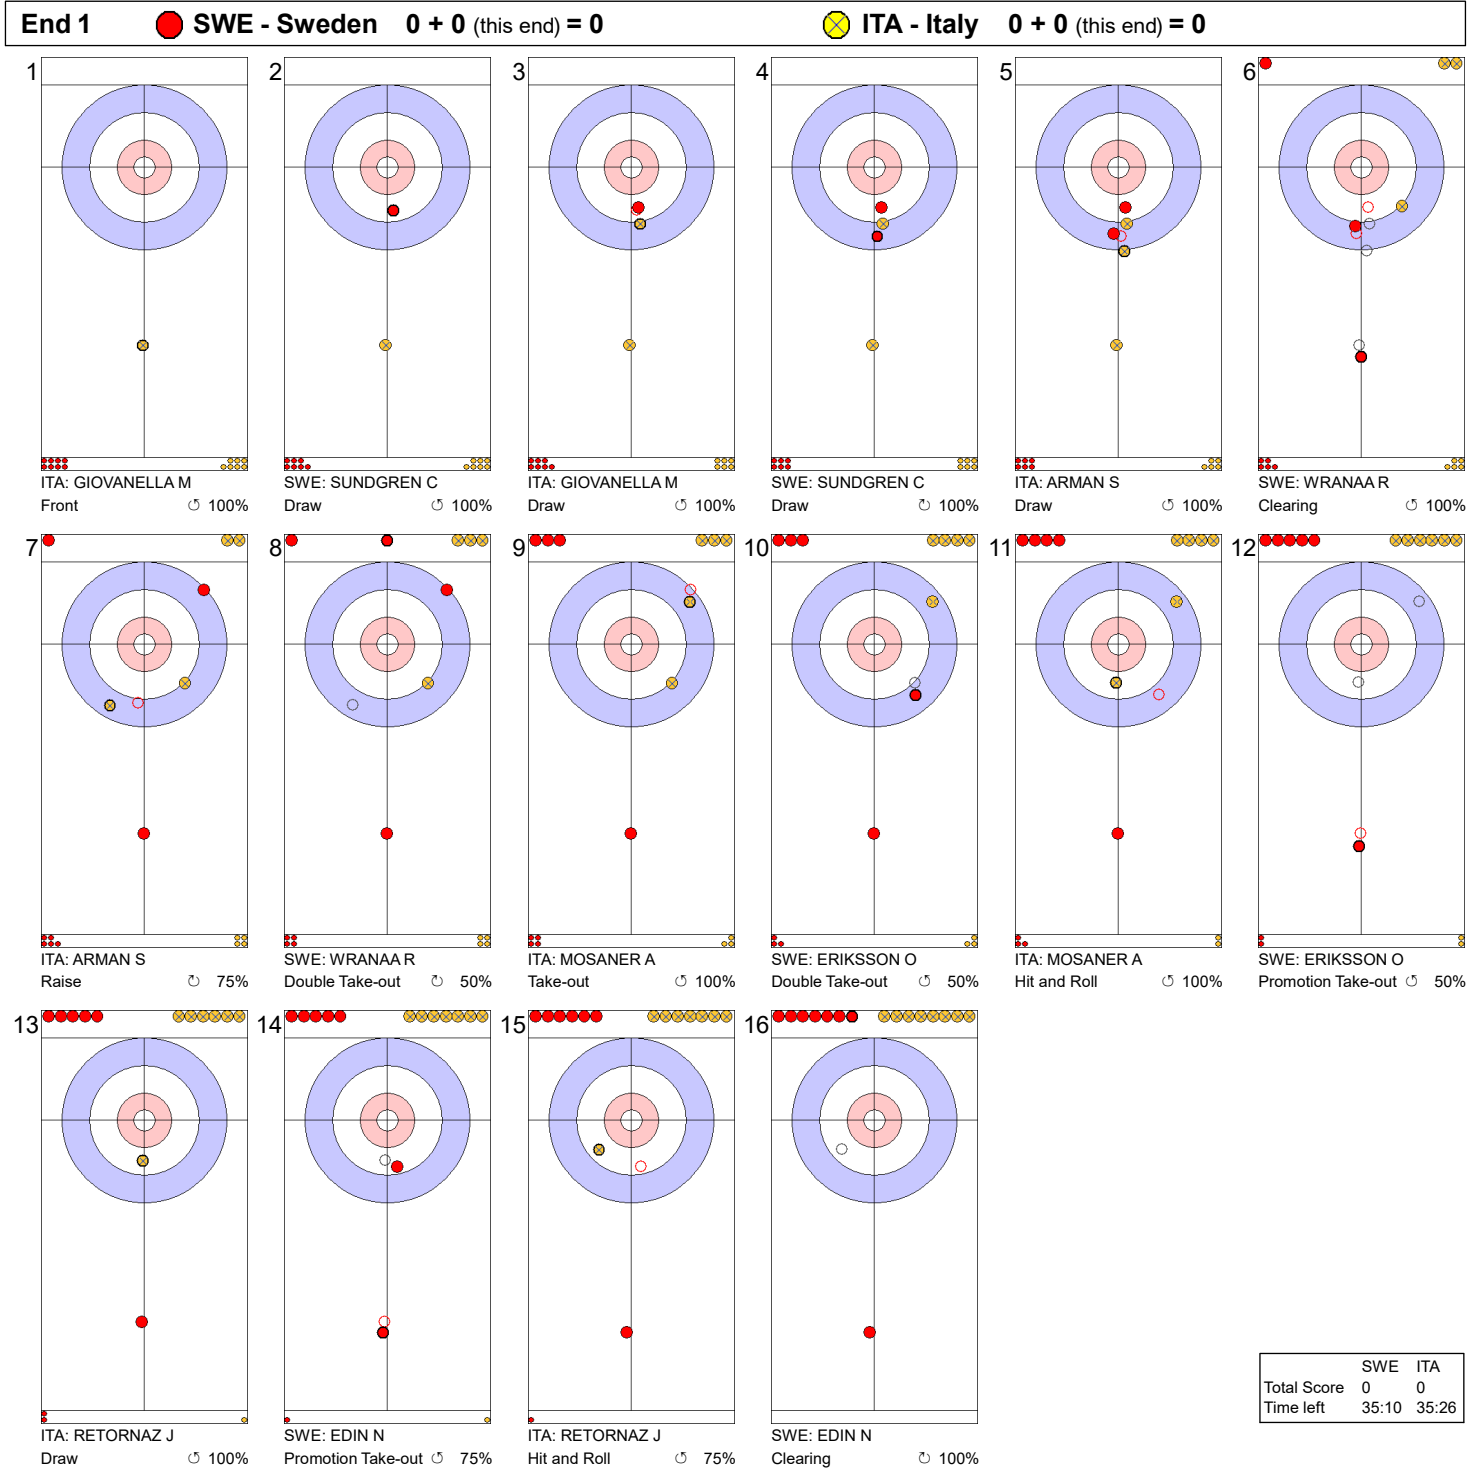

Game - Shot by Shot

Legend:
 ↻ Clockwise ↺ Counter-clockwise - Not considered

Game - Shot by Shot

Legend:
 ↻ Clockwise ↺ Counter-clockwise - Not considered

Game - Shot by Shot

End 3 ● **SWE - Sweden** 2 + 0 (this end) = 2 ● **ITA - Italy** 0 + 2 (this end) = 2

	SWE	ITA
Total Score	2	2
Time left	28:06	28:54

Legend:
 ↻ Clockwise ↺ Counter-clockwise - Not considered

Game - Shot by Shot

End 4 ● **SWE - Sweden** 2 + 1 (this end) = 3 ● **ITA - Italy** 2 + 0 (this end) = 2

	SWE	ITA
Total Score	3	2
Time left	24:08	25:24

Legend:
 ↻ Clockwise ↺ Counter-clockwise - Not considered

Game - Shot by Shot

End 5 ● **SWE - Sweden** 3 + 0 (this end) = 3 ● **ITA - Italy** 2 + 2 (this end) = 4

	SWE	ITA
Total Score	3	4
Time left	19:22	18:33

Legend:
 ↻ Clockwise ↺ Counter-clockwise - Not considered

Game - Shot by Shot

Legend:
 ↻ Clockwise ↺ Counter-clockwise - Not considered

Game - Shot by Shot

End 7 ● **SWE - Sweden** 5 + 0 (this end) = 5 ● **ITA - Italy** 4 + 0 (this end) = 4