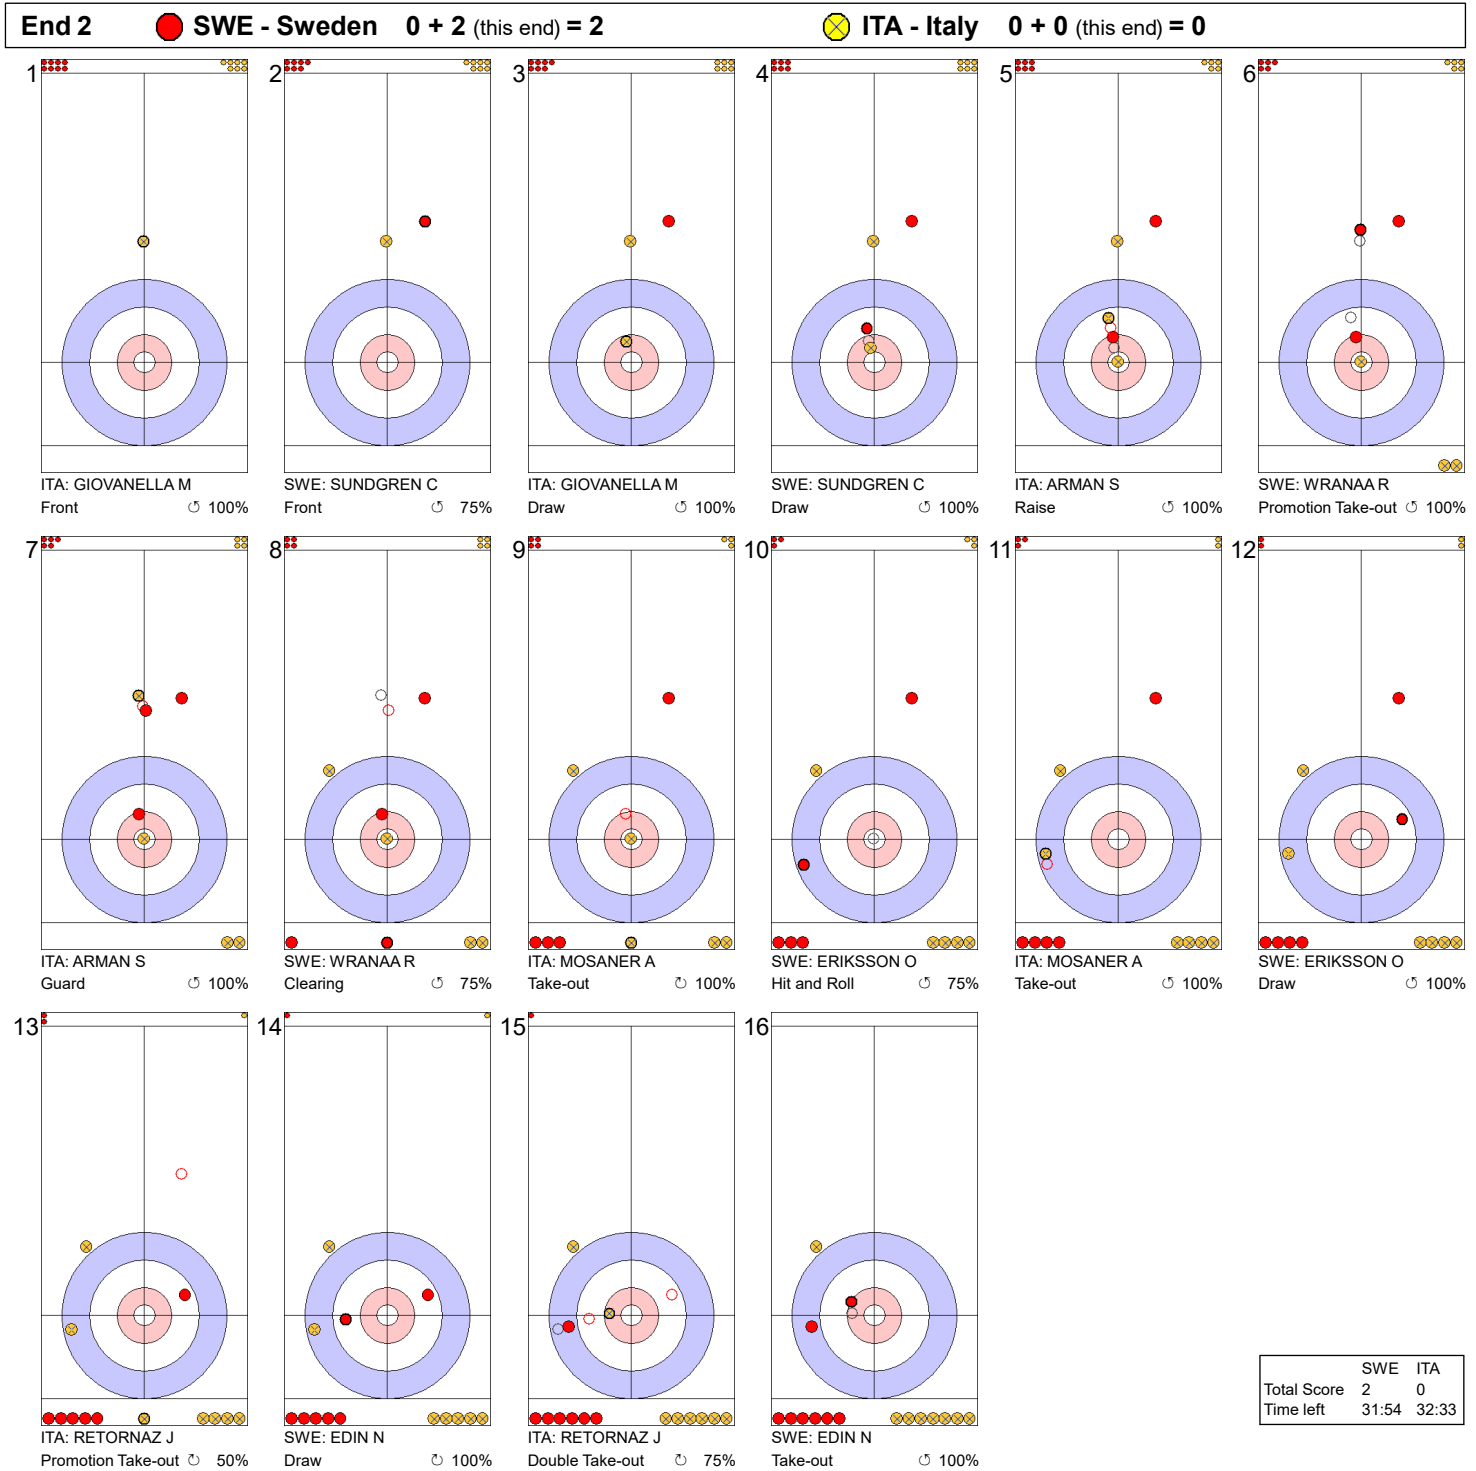

Game - Shot by Shot

Legend:
 ↻ Clockwise ↺ Counter-clockwise - Not considered

Game - Shot by Shot

Legend:
 ↻ Clockwise ↺ Counter-clockwise - Not considered

Game - Shot by Shot

End 3 ● **SWE - Sweden** 2 + 0 (this end) = 2 ● **ITA - Italy** 0 + 2 (this end) = 2

	SWE	ITA
Total Score	2	2
Time left	28:06	28:54

Legend:
 ↻ Clockwise ↺ Counter-clockwise - Not considered

Game - Shot by Shot

End 4 ● **SWE - Sweden** 2 + 1 (this end) = 3 ● **ITA - Italy** 2 + 0 (this end) = 2

	SWE	ITA
Total Score	3	2
Time left	24:08	25:24

Legend:
 ↻ Clockwise ↺ Counter-clockwise - Not considered

Game - Shot by Shot

End 5 ● **SWE - Sweden** 3 + 0 (this end) = 3 ● **ITA - Italy** 2 + 2 (this end) = 4

	SWE	ITA
Total Score	3	4
Time left	19:22	18:33

Legend:
 ↻ Clockwise ↺ Counter-clockwise - Not considered

Game - Shot by Shot

Legend:
 ↻ Clockwise ↺ Counter-clockwise - Not considered

Game - Shot by Shot

End 7 ● **SWE - Sweden** 5 + 0 (this end) = 5 ● **ITA - Italy** 4 + 0 (this end) = 4