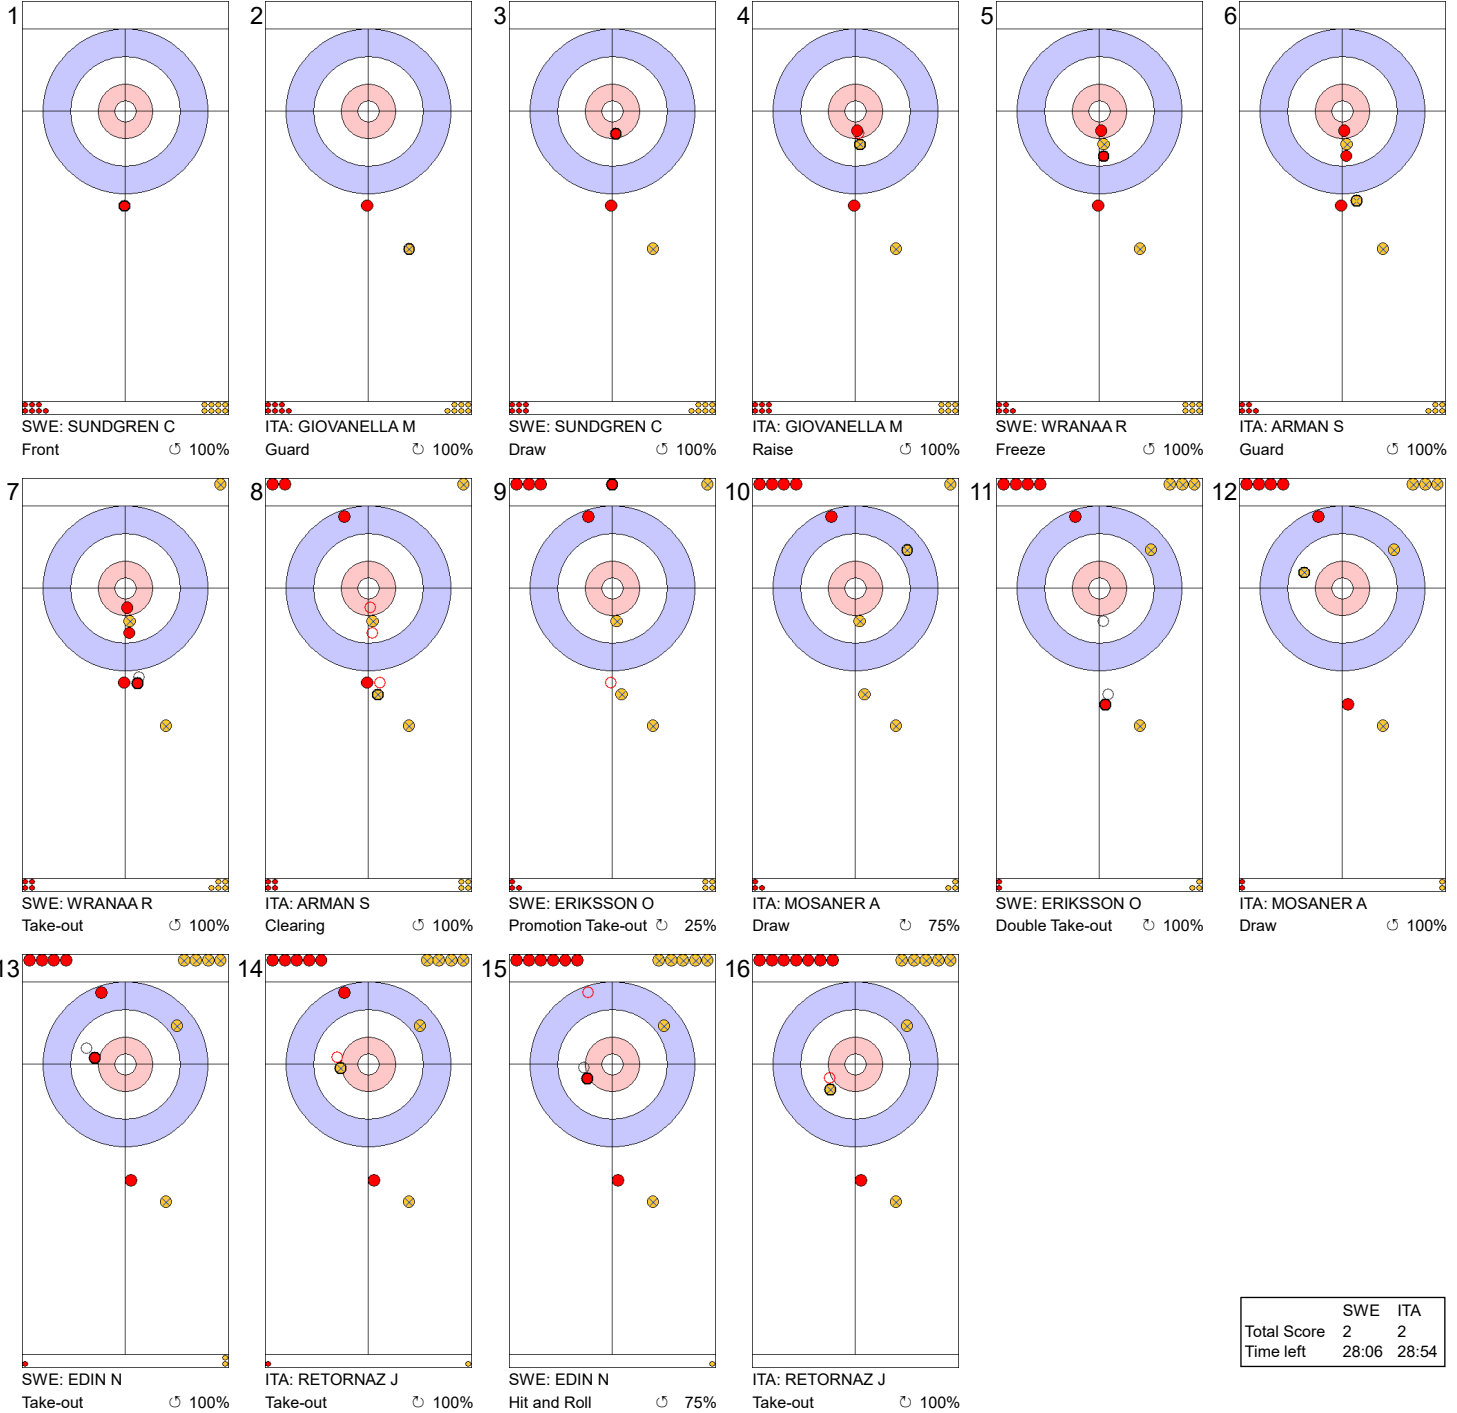

Game - Shot by Shot

Legend:
 ↻ Clockwise ↺ Counter-clockwise - Not considered

Game - Shot by Shot

Legend:
 ↻ Clockwise ↺ Counter-clockwise - Not considered

Game - Shot by Shot

End 3 ● **SWE - Sweden** 2 + 0 (this end) = 2 ● **ITA - Italy** 0 + 2 (this end) = 2

	SWE	ITA
Total Score	2	2
Time left	28:06	28:54

Legend:
 ↻ Clockwise ↺ Counter-clockwise - Not considered

Game - Shot by Shot

End 4 ● **SWE - Sweden** 2 + 1 (this end) = 3 ● **ITA - Italy** 2 + 0 (this end) = 2

	SWE	ITA
Total Score	3	2
Time left	24:08	25:24

Legend:
 ↻ Clockwise ↺ Counter-clockwise - Not considered

Game - Shot by Shot

End 5 ● **SWE - Sweden** 3 + 0 (this end) = 3 ● **ITA - Italy** 2 + 2 (this end) = 4

	SWE	ITA
Total Score	3	4
Time left	19:22	18:33

Legend:
 ↻ Clockwise ↺ Counter-clockwise - Not considered

Game - Shot by Shot

Legend:
 ↻ Clockwise ↺ Counter-clockwise - Not considered

Game - Shot by Shot

End 7 ● **SWE - Sweden** 5 + 0 (this end) = 5 ● **ITA - Italy** 4 + 0 (this end) = 4