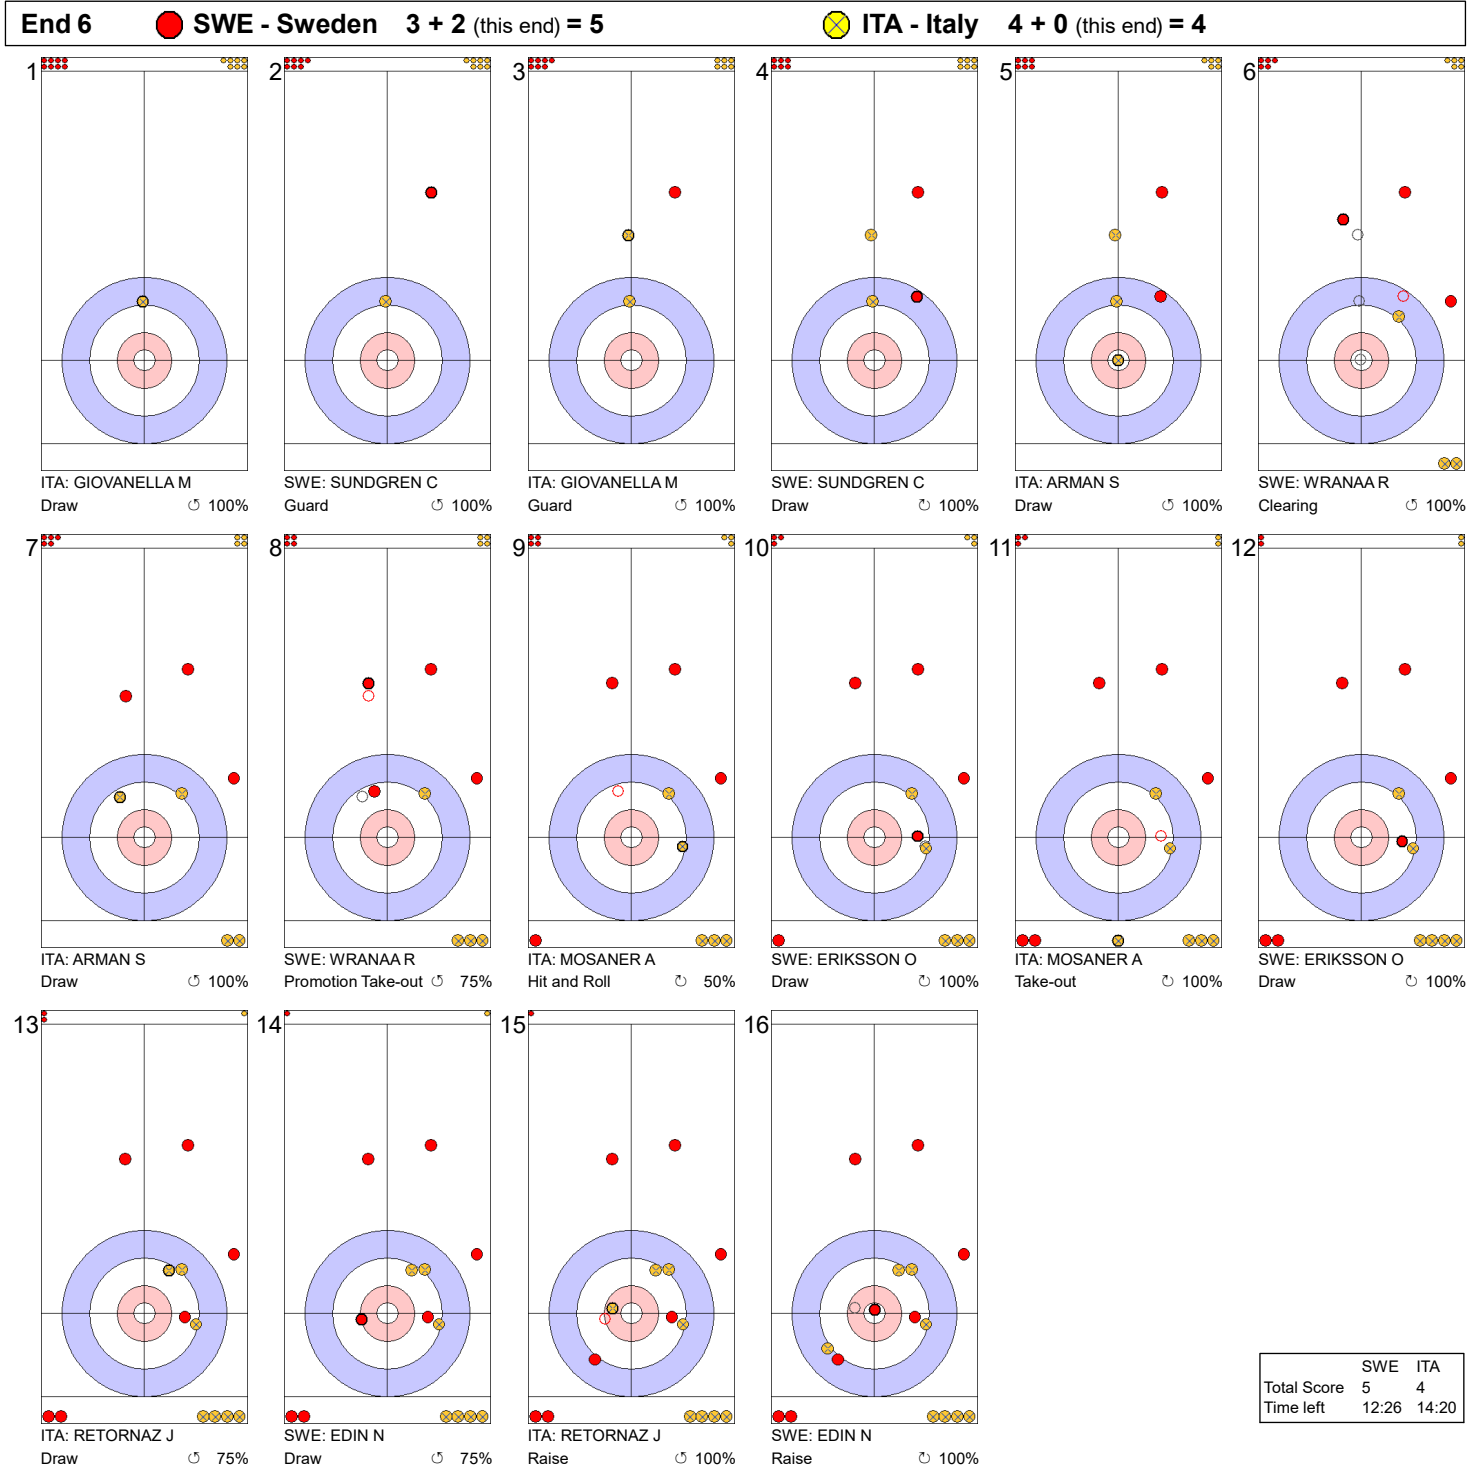

	SWE	ITA
Total Score	2	2
Time left	28:06	28:54

Legend:
 ↻ Clockwise ↺ Counter-clockwise - Not considered

Game - Shot by Shot

End 4 ● **SWE - Sweden** 2 + 1 (this end) = 3 ● **ITA - Italy** 2 + 0 (this end) = 2

	SWE	ITA
Total Score	3	2
Time left	24:08	25:24

Legend:
 ↻ Clockwise ↺ Counter-clockwise - Not considered

Game - Shot by Shot

End 5 ● **SWE - Sweden** 3 + 0 (this end) = 3 ● **ITA - Italy** 2 + 2 (this end) = 4

	SWE	ITA
Total Score	3	4
Time left	19:22	18:33

Legend:
 ↻ Clockwise ↺ Counter-clockwise - Not considered

Game - Shot by Shot

Legend:
 ↻ Clockwise ↺ Counter-clockwise - Not considered

Game - Shot by Shot

End 7 ● **SWE - Sweden** 5 + 0 (this end) = 5 ● **ITA - Italy** 4 + 0 (this end) = 4

	SWE	ITA
Total Score	5	4
Time left	8:36	10:28

Legend:
 ↻ Clockwise ↺ Counter-clockwise - Not considered

Game - Shot by Shot

Legend:
 ↻ Clockwise ↺ Counter-clockwise - Not considered

Game - Shot by Shot

Legend:
 ↻ Clockwise ↺ Counter-clockwise - Not considered