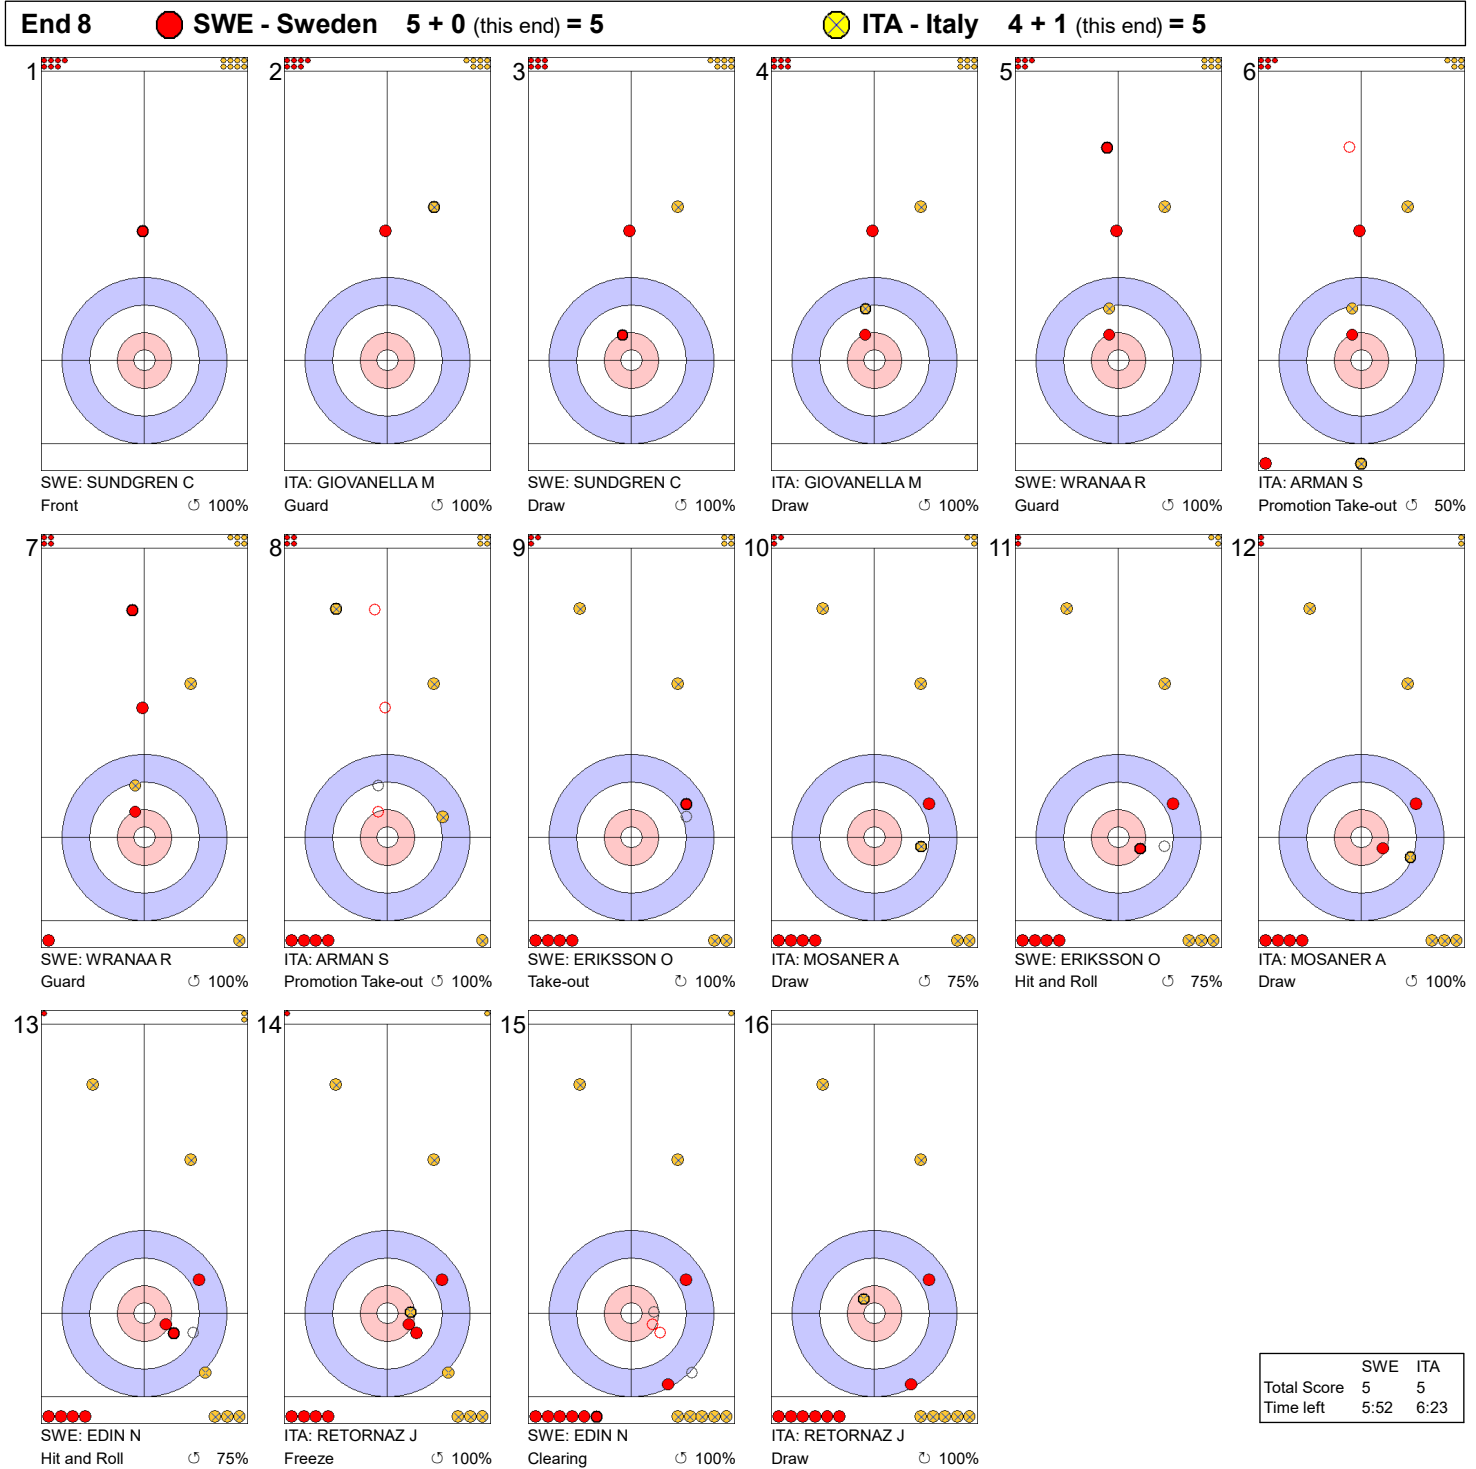

	SWE	ITA
Total Score	3	2
Time left	24:08	25:24

Legend:
 ↻ Clockwise ↺ Counter-clockwise - Not considered

Game - Shot by Shot

End 5 ● **SWE - Sweden** 3 + 0 (this end) = 3 ● **ITA - Italy** 2 + 2 (this end) = 4

	SWE	ITA
Total Score	3	4
Time left	19:22	18:33

Legend:
 ↻ Clockwise ↺ Counter-clockwise - Not considered

Game - Shot by Shot

Legend:
 ↻ Clockwise ↺ Counter-clockwise - Not considered

Game - Shot by Shot

End 7 ● **SWE - Sweden** 5 + 0 (this end) = 5 ● **ITA - Italy** 4 + 0 (this end) = 4

	SWE	ITA
Total Score	5	4
Time left	8:36	10:28

Legend:
 ↻ Clockwise ↺ Counter-clockwise - Not considered

Game - Shot by Shot

Legend:
 ↻ Clockwise ↺ Counter-clockwise - Not considered

Game - Shot by Shot

Legend:
 ↻ Clockwise ↺ Counter-clockwise - Not considered

Game - Shot by Shot

End 10 ● **SWE - Sweden** 5 + X (this end) = 5 ● **ITA - Italy** 7 + X (this end) = 7

	SWE	ITA
Total Score	5	7
Time left	0:59	0:21

Legend:
 ↻ Clockwise ↺ Counter-clockwise - Not considered
 X Unfinished end due to concession