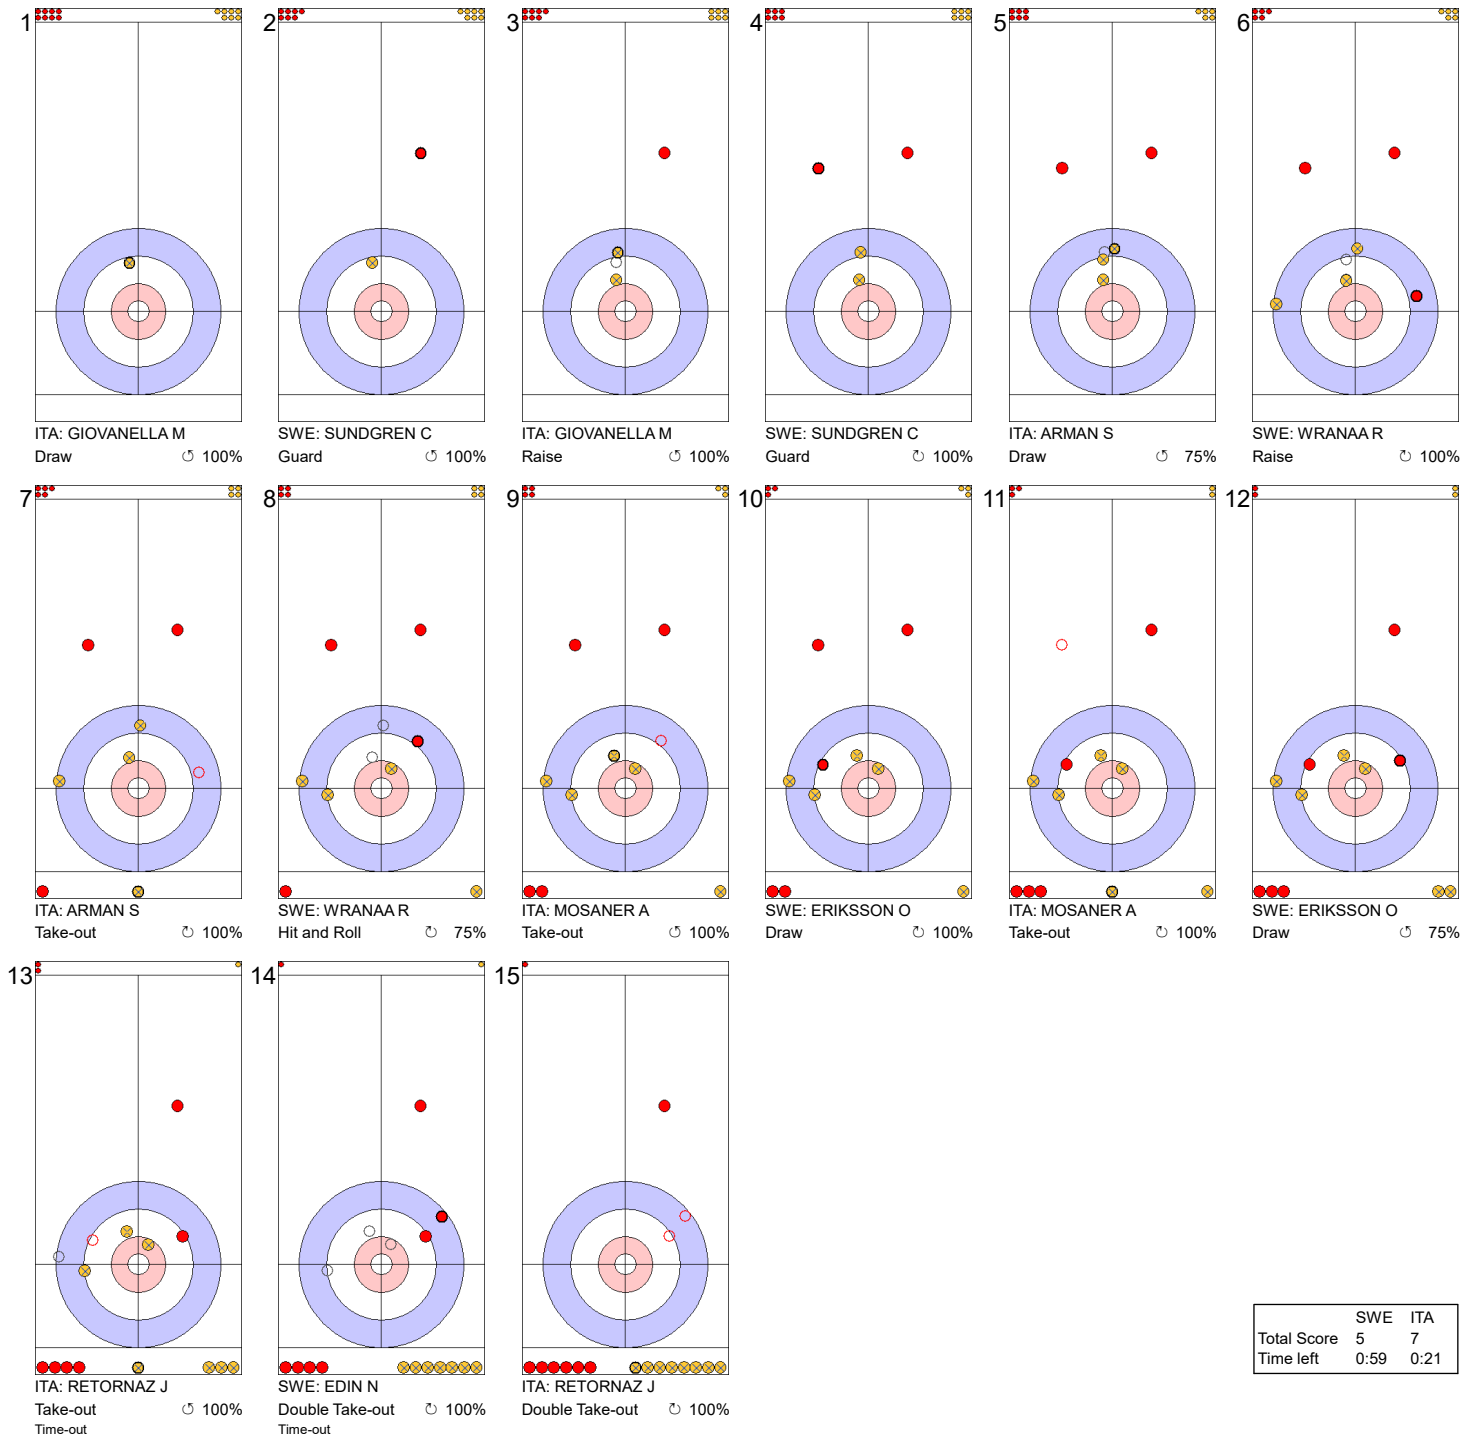

	SWE	ITA
Total Score	3	2
Time left	24:08	25:24

Legend:
 ↻ Clockwise ↺ Counter-clockwise - Not considered

Game - Shot by Shot

End 5 ● **SWE - Sweden** 3 + 0 (this end) = 3 ● **ITA - Italy** 2 + 2 (this end) = 4

	SWE	ITA
Total Score	3	4
Time left	19:22	18:33

Legend:
 ↻ Clockwise ↺ Counter-clockwise - Not considered

Game - Shot by Shot

Legend:
 ↻ Clockwise ↺ Counter-clockwise - Not considered

Game - Shot by Shot

End 7 ● **SWE - Sweden** 5 + 0 (this end) = 5 ● **ITA - Italy** 4 + 0 (this end) = 4

	SWE	ITA
Total Score	5	4
Time left	8:36	10:28

Legend:
 ↻ Clockwise ↺ Counter-clockwise - Not considered

Game - Shot by Shot

Legend:
 ↻ Clockwise ↺ Counter-clockwise - Not considered

Game - Shot by Shot

Legend:
 ↻ Clockwise ↺ Counter-clockwise - Not considered

Game - Shot by Shot

End 10 ● **SWE - Sweden** 5 + X (this end) = 5 ● **ITA - Italy** 7 + X (this end) = 7

	SWE	ITA
Total Score	5	7
Time left	0:59	0:21

Legend:
 ↻ Clockwise ↺ Counter-clockwise - Not considered
 X Unfinished end due to concession