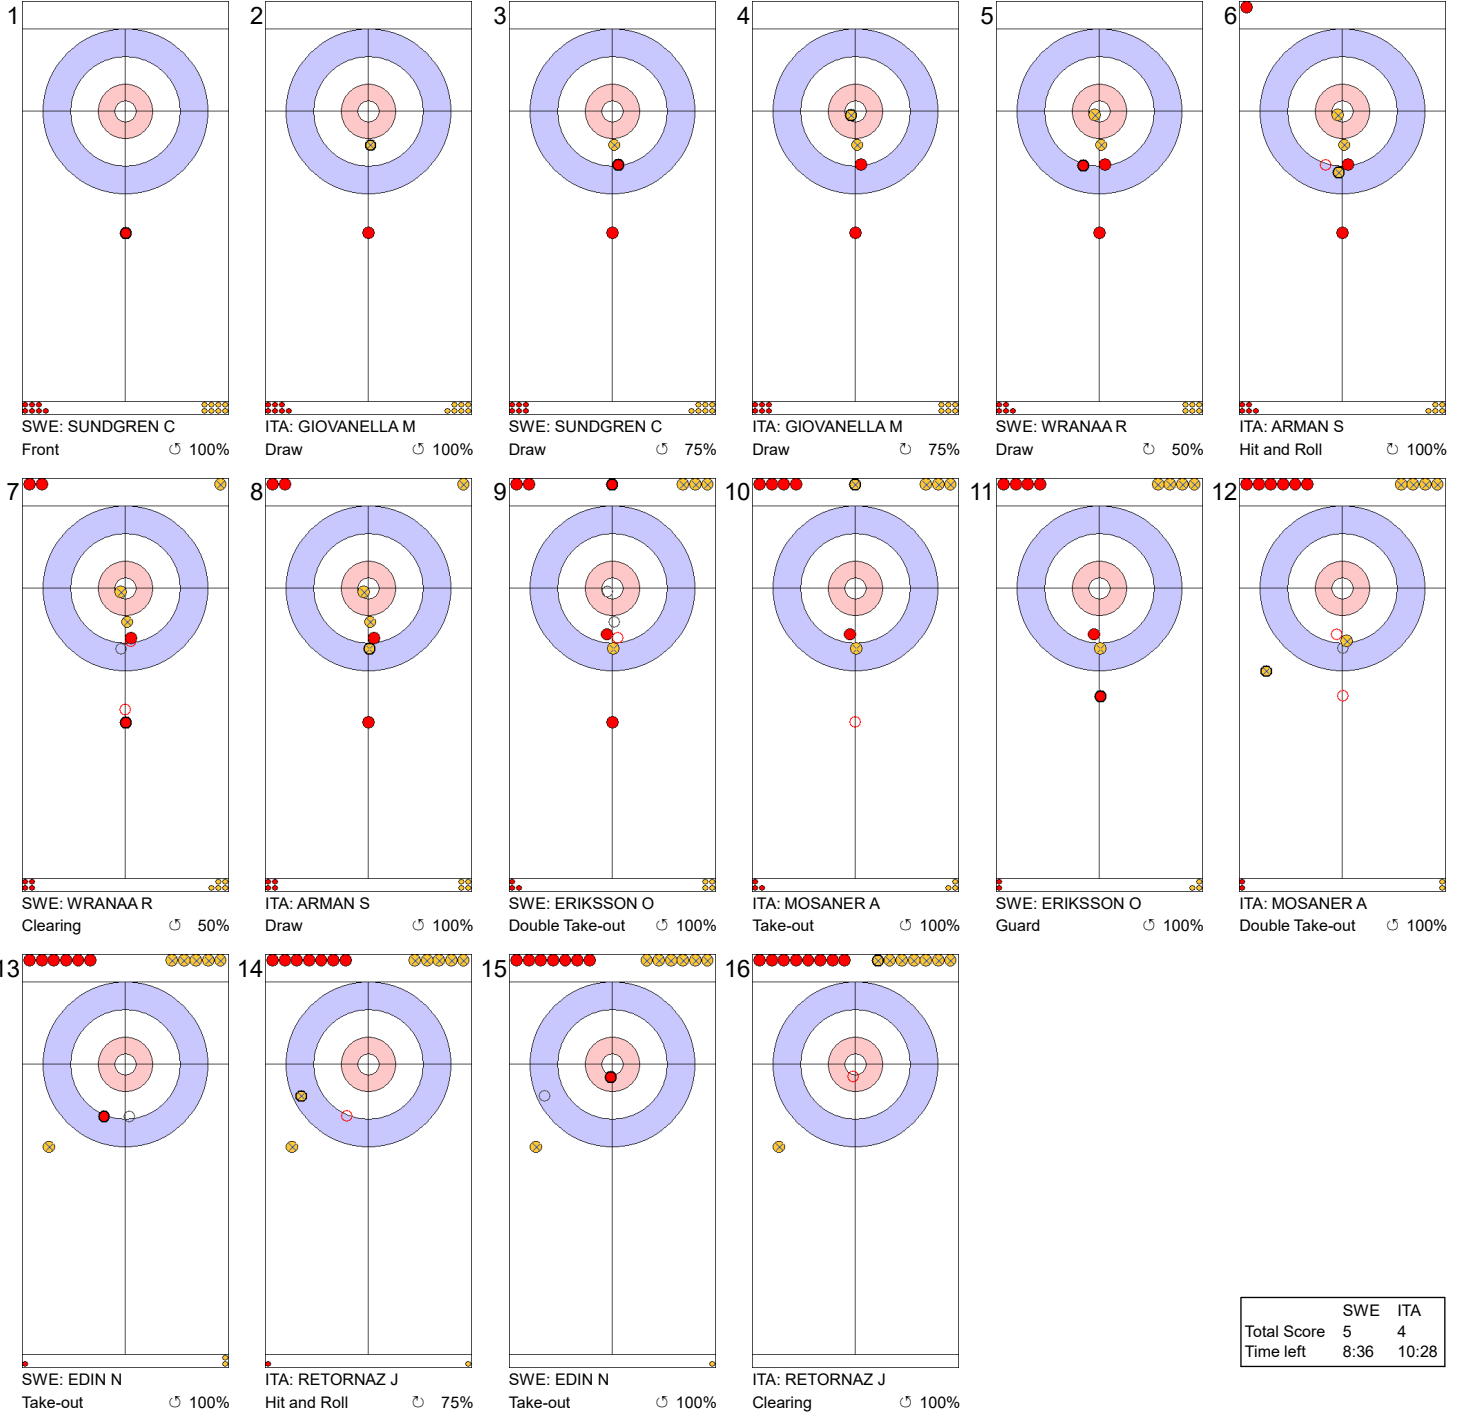

	SWE	ITA
Total Score	3	2
Time left	24:08	25:24

Legend:
 ↻ Clockwise ↺ Counter-clockwise - Not considered

Game - Shot by Shot

End 5 ● **SWE - Sweden** 3 + 0 (this end) = 3 ● **ITA - Italy** 2 + 2 (this end) = 4

	SWE	ITA
Total Score	3	4
Time left	19:22	18:33

Legend:
 ↻ Clockwise ↺ Counter-clockwise - Not considered

Game - Shot by Shot

Legend:
 ↻ Clockwise ↺ Counter-clockwise - Not considered

Game - Shot by Shot

End 7 ● **SWE - Sweden** 5 + 0 (this end) = 5 ● **ITA - Italy** 4 + 0 (this end) = 4

	SWE	ITA
Total Score	5	4
Time left	8:36	10:28

Legend:
 ↻ Clockwise ↺ Counter-clockwise - Not considered

Game - Shot by Shot

Legend:
 ↻ Clockwise ↺ Counter-clockwise - Not considered

Game - Shot by Shot

Legend:
 ↻ Clockwise ↺ Counter-clockwise - Not considered

Game - Shot by Shot

End 10 ● **SWE - Sweden** 5 + X (this end) = 5 ● **ITA - Italy** 7 + X (this end) = 7

	SWE	ITA
Total Score	5	7
Time left	0:59	0:21

Legend:
 ↻ Clockwise ↺ Counter-clockwise - Not considered
 X Unfinished end due to concession