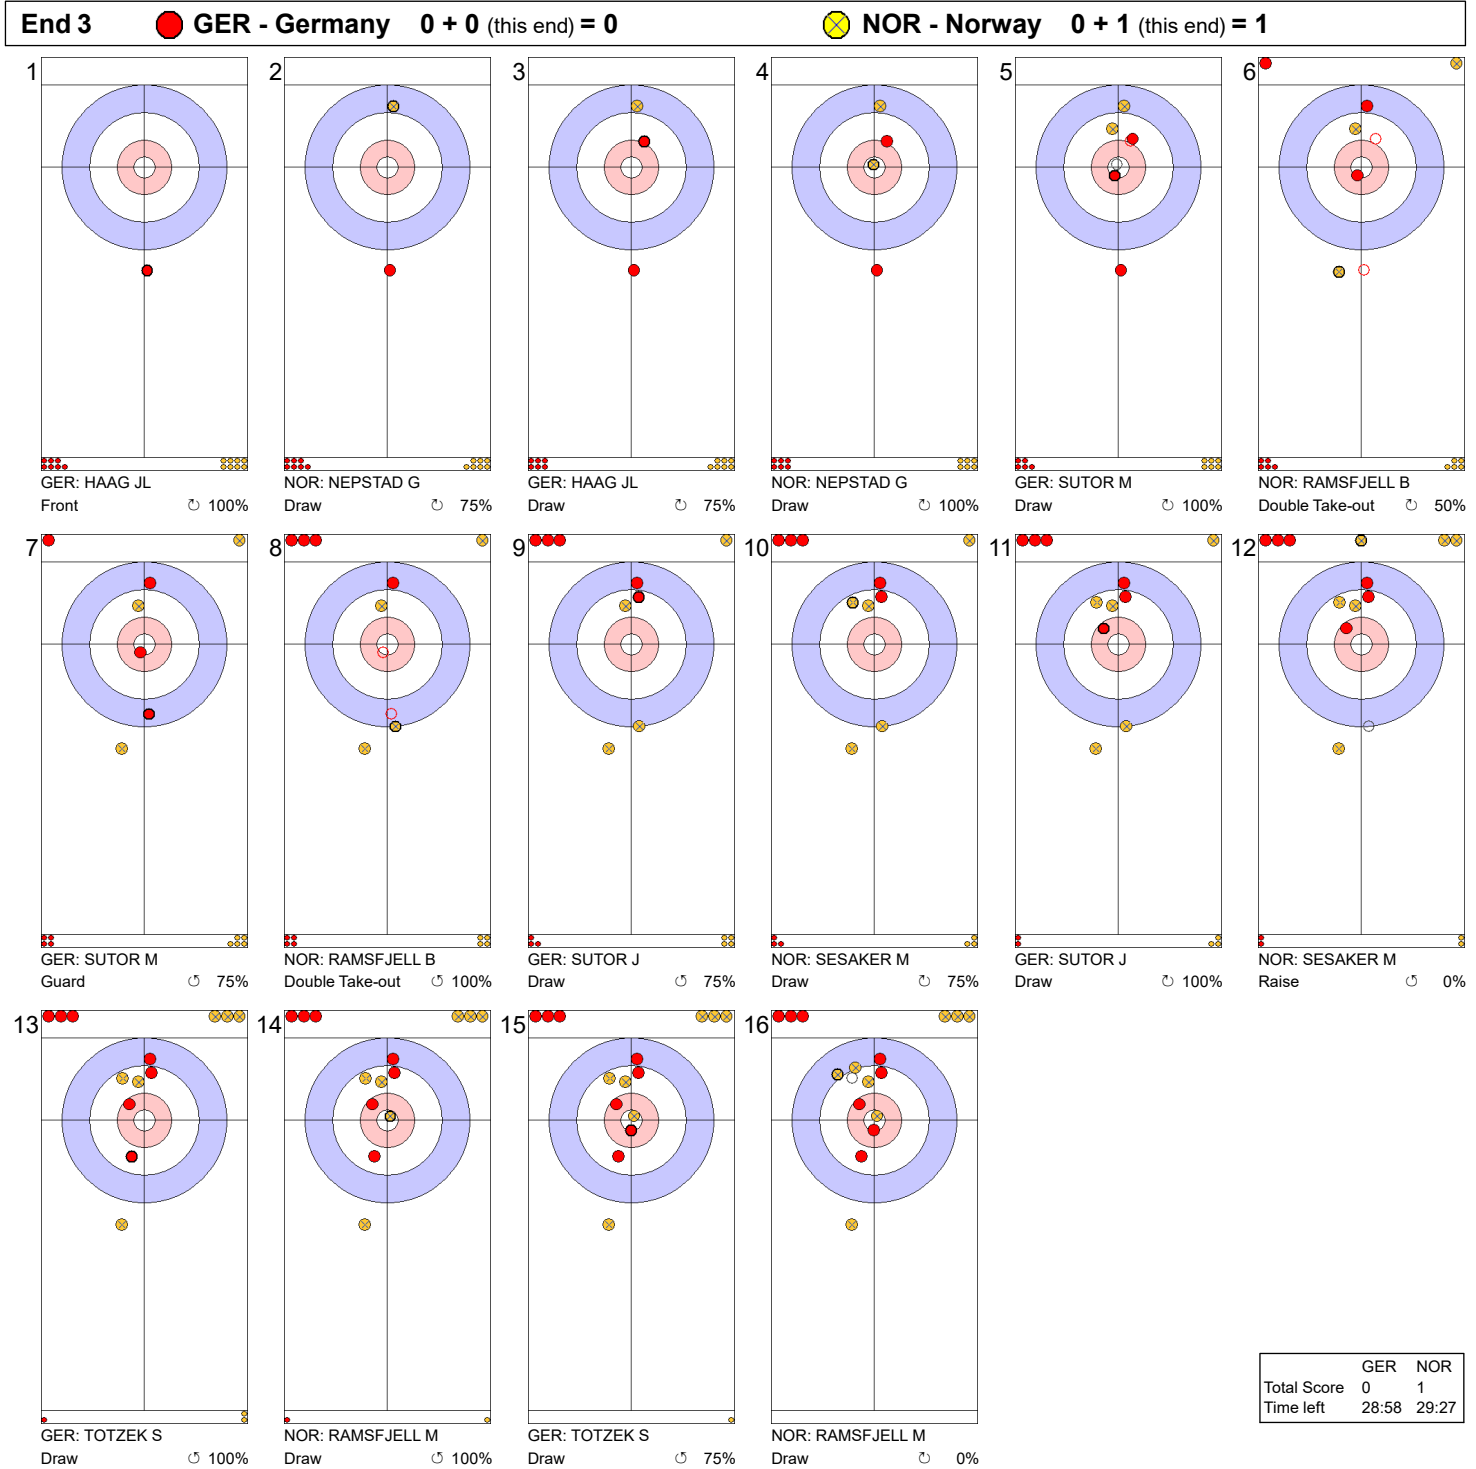

**Game - Shot by Shot**

**Legend:**  
 ↻ Clockwise      ↺ Counter-clockwise      - Not considered

**Game - Shot by Shot**

**Legend:**  
 ↻ Clockwise      ↺ Counter-clockwise      - Not considered

**Game - Shot by Shot**

**Legend:**  
 ↻ Clockwise      ↺ Counter-clockwise      - Not considered

**Game - Shot by Shot**

**End 4**   ● **GER - Germany**   0 + 0 (this end) = 0   ● **NOR - Norway**   1 + 0 (this end) = 1

	GER	NOR
Total Score	0	1
Time left	25:25	24:37

**Legend:**  
 ⤵ Clockwise      ⤴ Counter-clockwise      - Not considered

**Game - Shot by Shot**

**End 5**   **GER - Germany**   **0 + 2** (this end) = **2**   **NOR - Norway**   **1 + 0** (this end) = **1**

	GER	NOR
Total Score	2	1
Time left	19:40	21:38

**Legend:**  
 Clockwise      Counter-clockwise      - Not considered

**Game - Shot by Shot**

**End 6**   ● **GER - Germany** 2 + 0 (this end) = 2   ● **NOR - Norway** 1 + 2 (this end) = 3