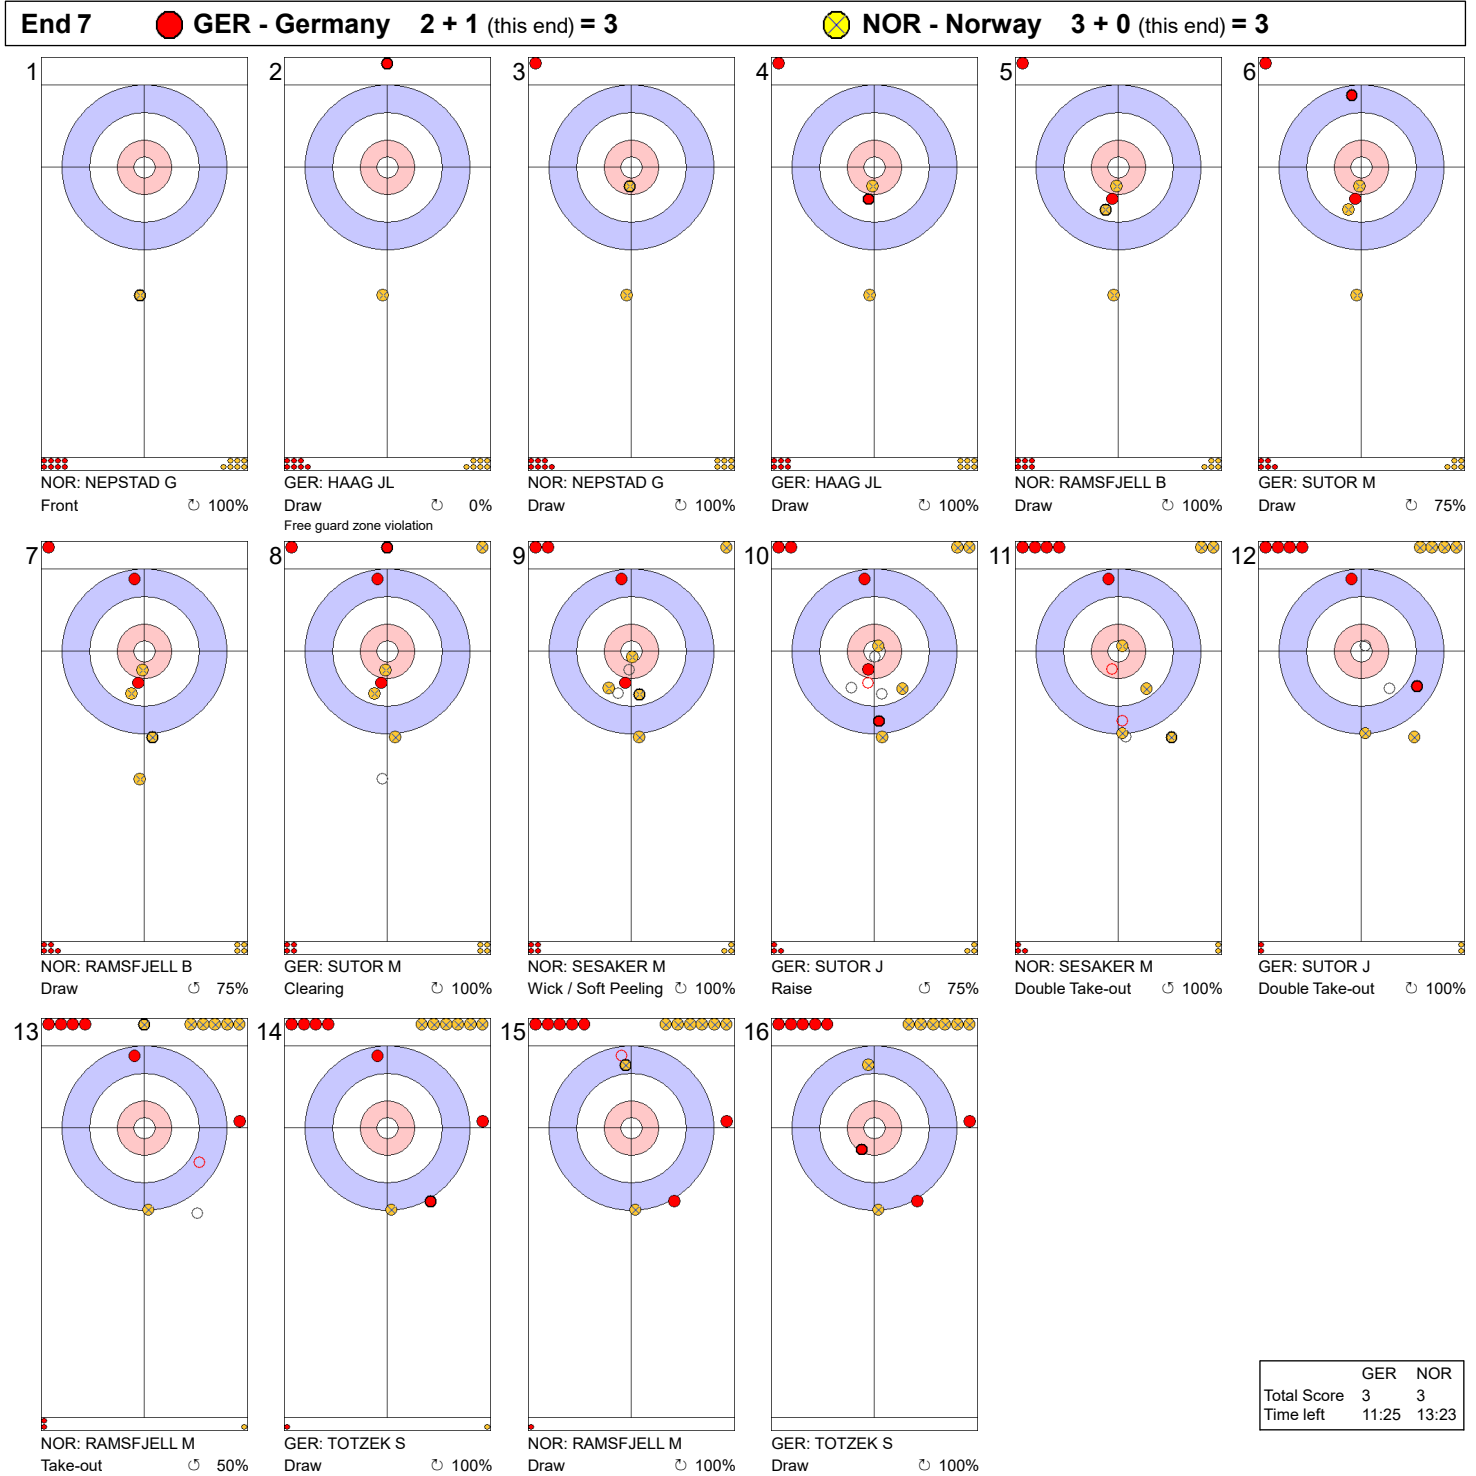

	GER	NOR
Total Score	2	1
Time left	19:40	21:38

**Legend:**  
 Clockwise      Counter-clockwise      - Not considered

**Game - Shot by Shot**

**End 6**   ● **GER - Germany** 2 + 0 (this end) = 2   ● **NOR - Norway** 1 + 2 (this end) = 3

	GER	NOR
Total Score	2	3
Time left	14:55	17:30

**Legend:**  
 ↻ Clockwise      ↺ Counter-clockwise      - Not considered

**Game - Shot by Shot**

**Legend:**  
 Clockwise     
 Counter-clockwise     
 - Not considered

**Game - Shot by Shot**

**End 8**   ● **GER - Germany** 3 + 0 (this end) = 3   ● **NOR - Norway** 3 + 1 (this end) = 4

	GER	NOR
Total Score	3	4
Time left	8:13	7:14

**Legend:**  
 ↻ Clockwise      ↺ Counter-clockwise      - Not considered

**Game - Shot by Shot**

**End 9**    ● **GER - Germany**    3 + 0 (this end) = 3                      ● **NOR - Norway**    4 + 1 (this end) = 5

	GER	NOR
Total Score	3	5
Time left	4:19	2:17

**Legend:**  
 ↻ Clockwise                      ↺ Counter-clockwise                      - Not considered