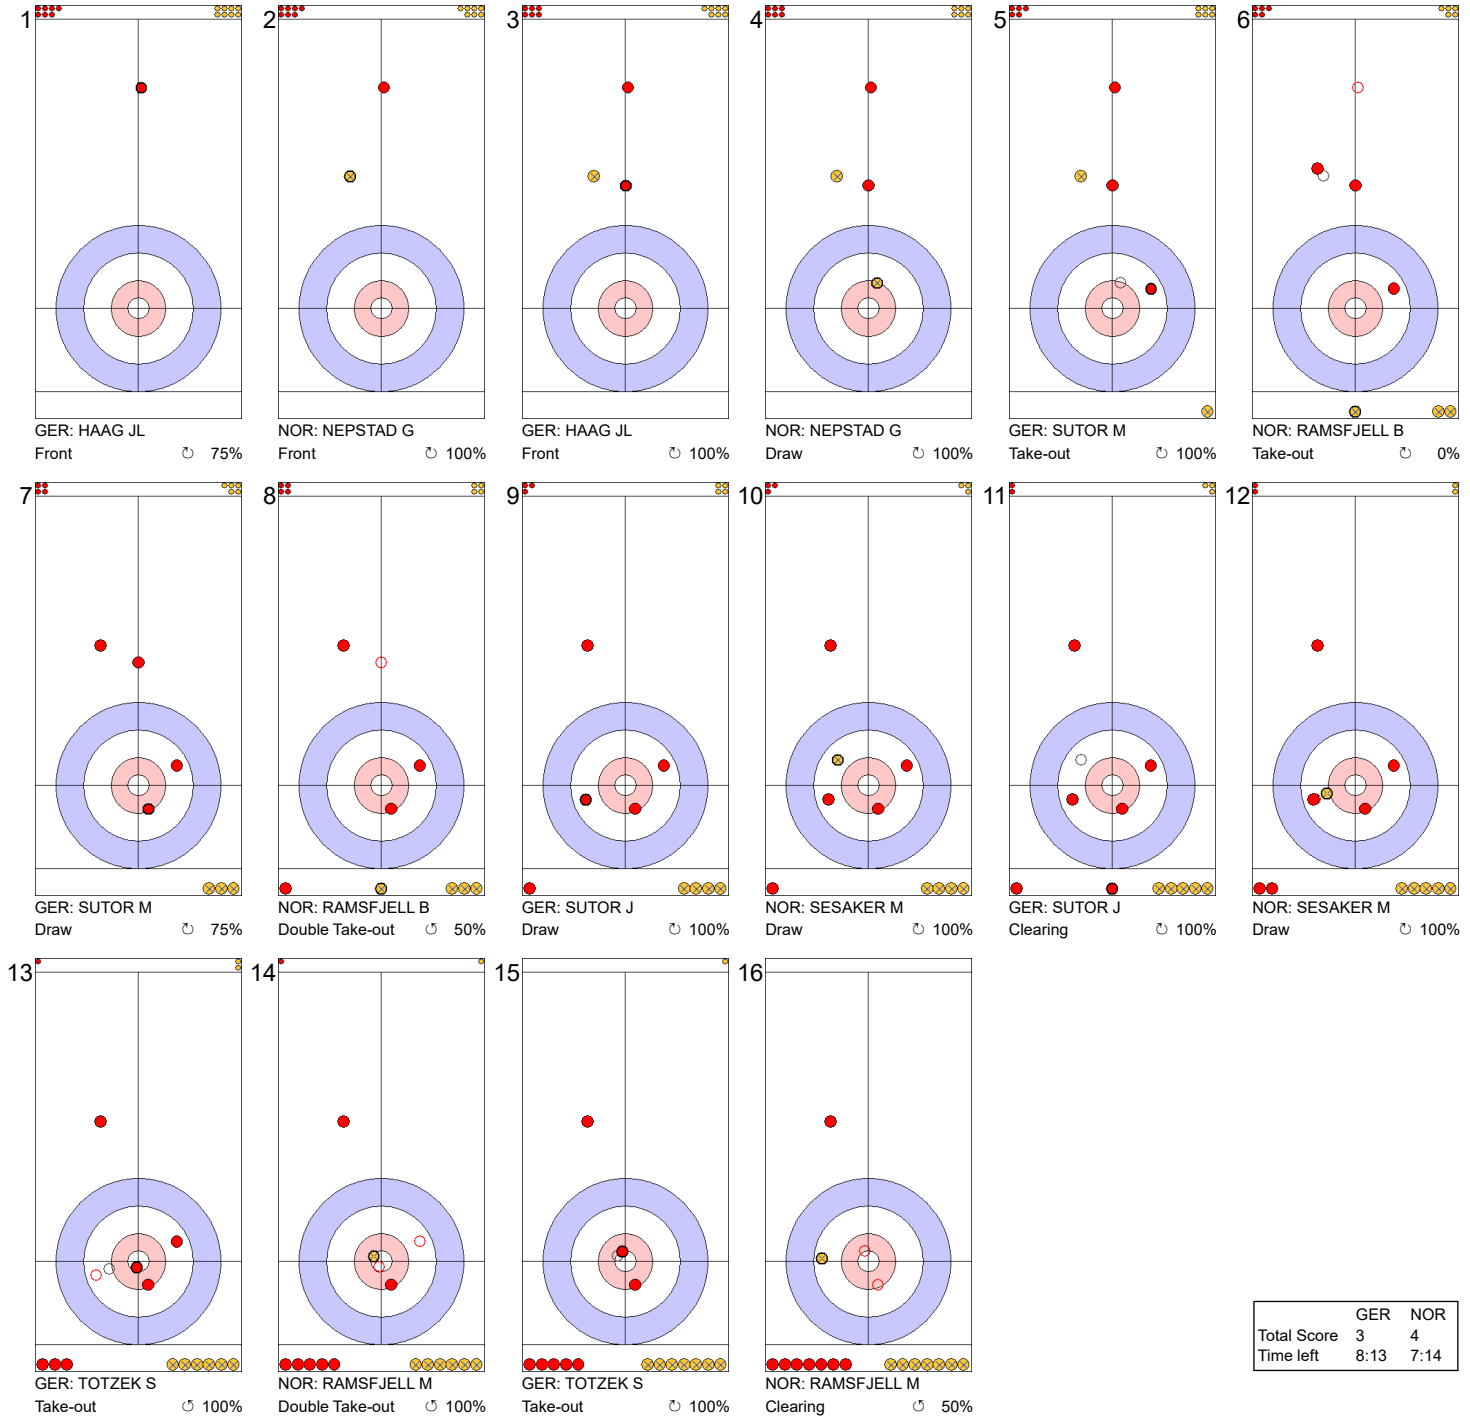

	GER	NOR
Total Score	2	1
Time left	19:40	21:38

**Legend:**  
 Clockwise      Counter-clockwise      - Not considered

**Game - Shot by Shot**

**End 6**   ● **GER - Germany** 2 + 0 (this end) = 2   ● **NOR - Norway** 1 + 2 (this end) = 3

	GER	NOR
Total Score	2	3
Time left	14:55	17:30

**Legend:**  
 ↻ Clockwise      ↺ Counter-clockwise      - Not considered

**Game - Shot by Shot**

**Legend:**  
 Clockwise     
 Counter-clockwise     
 - Not considered

**Game - Shot by Shot**

**End 8**   ● **GER - Germany** 3 + 0 (this end) = 3   ● **NOR - Norway** 3 + 1 (this end) = 4

	GER	NOR
Total Score	3	4
Time left	8:13	7:14

**Legend:**  
 ↻ Clockwise      ↺ Counter-clockwise      - Not considered

**Game - Shot by Shot**

**End 9**    ● **GER - Germany**    3 + 0 (this end) = 3                      ● **NOR - Norway**    4 + 1 (this end) = 5

	GER	NOR
Total Score	3	5
Time left	4:19	2:17

**Legend:**  
 ↻ Clockwise                      ↺ Counter-clockwise                      - Not considered