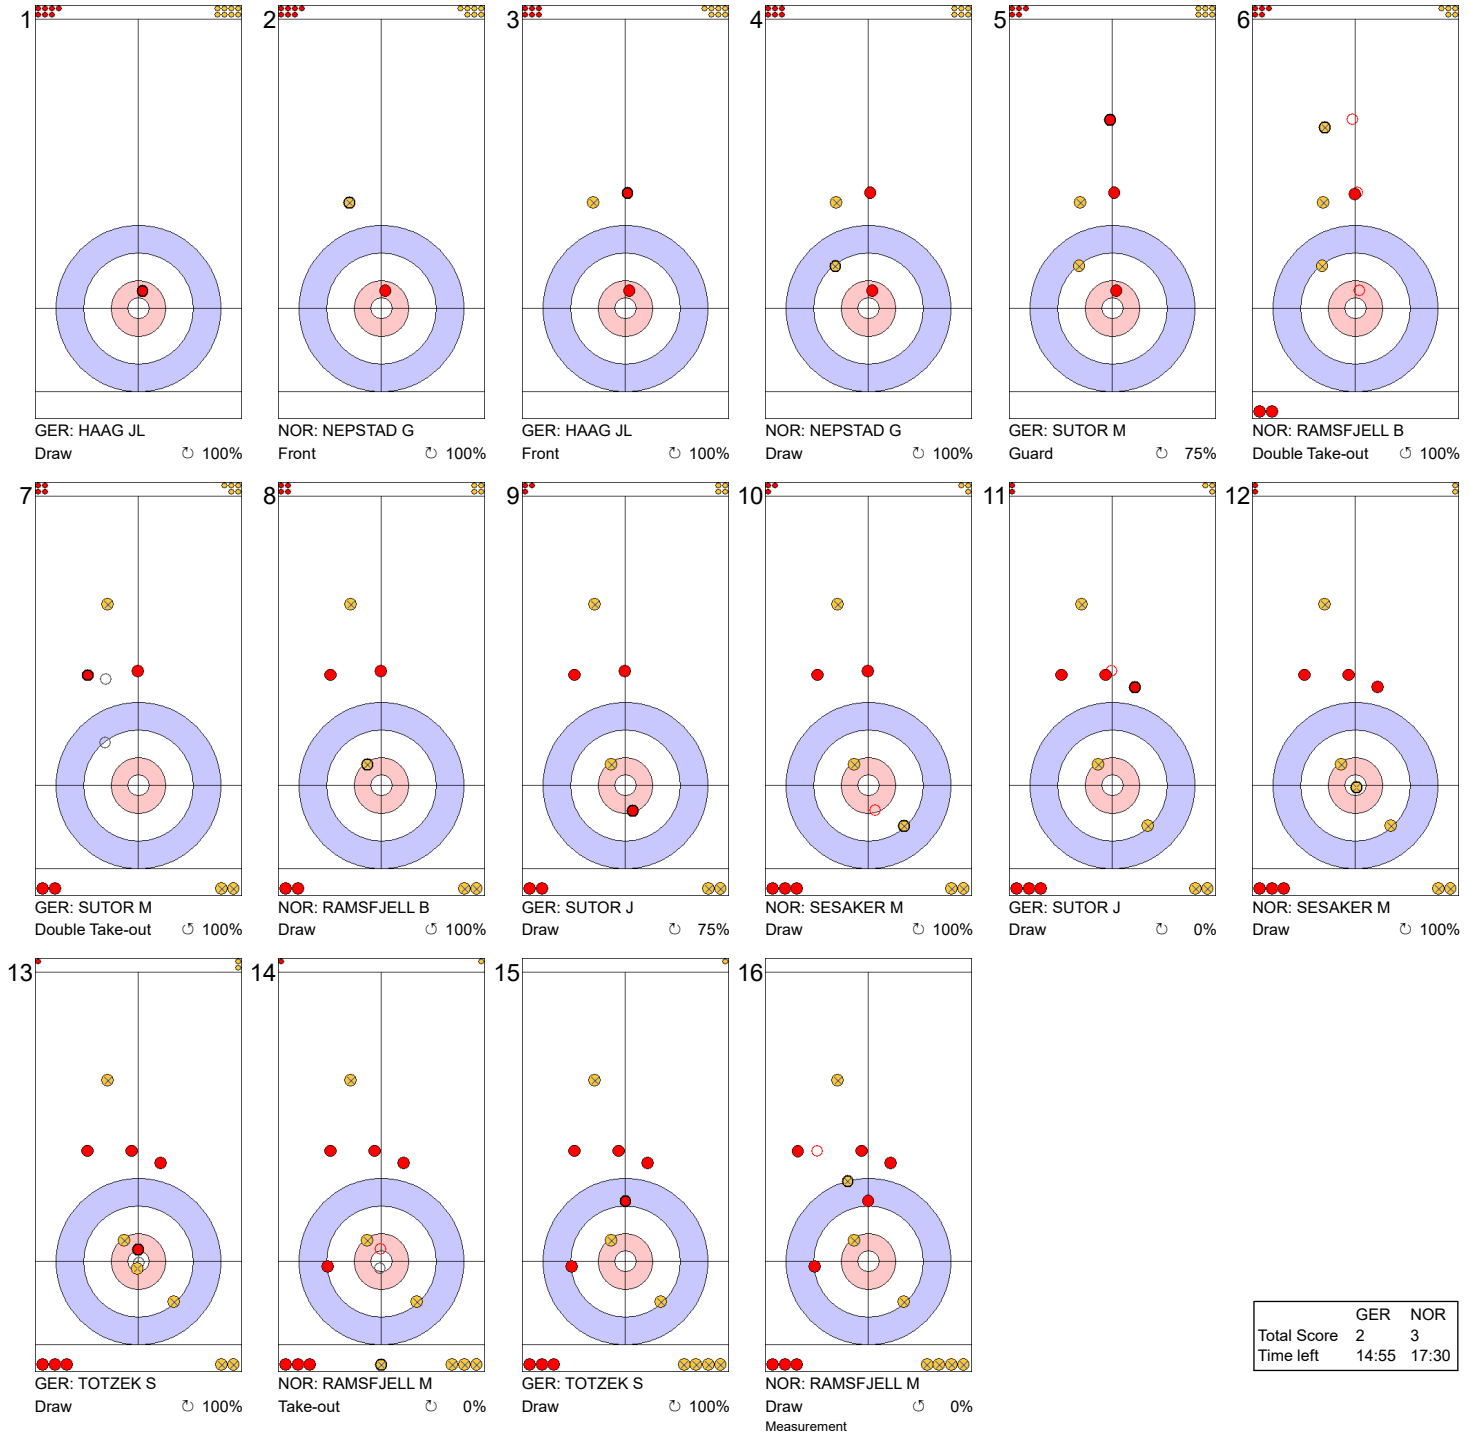

**Legend:**  
 ↻ Clockwise      ↺ Counter-clockwise      - Not considered

**Game - Shot by Shot**

**End 4**   ● **GER - Germany**   0 + 0 (this end) = 0   ● **NOR - Norway**   1 + 0 (this end) = 1

	GER	NOR
Total Score	0	1
Time left	25:25	24:37

**Legend:**  
 ⤵ Clockwise      ⤴ Counter-clockwise      - Not considered

**Game - Shot by Shot**

**End 5**   **GER - Germany**   **0 + 2** (this end) = **2**   **NOR - Norway**   **1 + 0** (this end) = **1**

	GER	NOR
Total Score	2	1
Time left	19:40	21:38

**Legend:**  
 Clockwise      Counter-clockwise      - Not considered

**Game - Shot by Shot**

**End 6**   ● **GER - Germany** 2 + 0 (this end) = 2   ● **NOR - Norway** 1 + 2 (this end) = 3

	GER	NOR
Total Score	2	3
Time left	14:55	17:30

**Legend:**  
 ↻ Clockwise      ↺ Counter-clockwise      - Not considered

**Game - Shot by Shot**

**Legend:**  
 Clockwise     
 Counter-clockwise     
 - Not considered