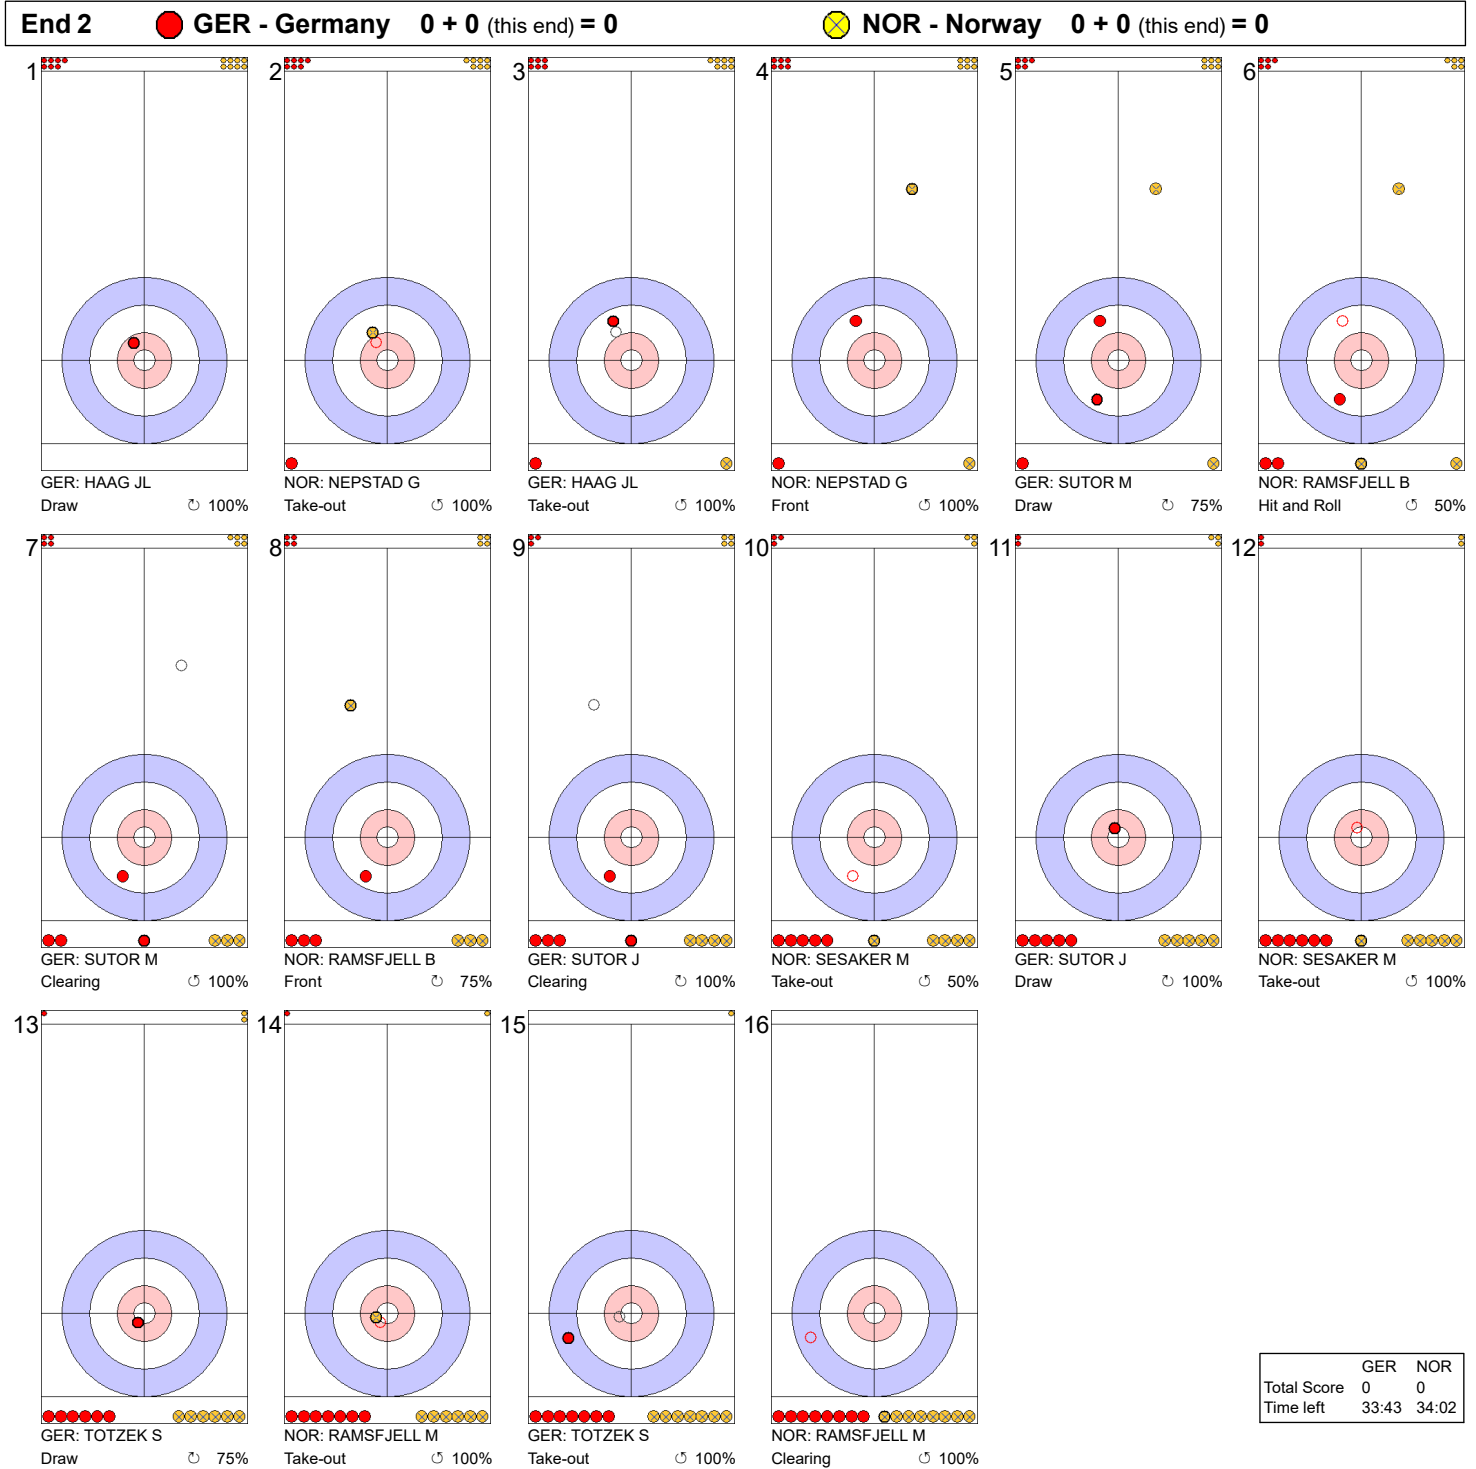

**Game - Shot by Shot**

**Legend:**  
 ↻ Clockwise      ↺ Counter-clockwise      - Not considered

**Game - Shot by Shot**

**Legend:**  
 ↻ Clockwise      ↺ Counter-clockwise      - Not considered

**Game - Shot by Shot**

**Legend:**  
 ↻ Clockwise      ↺ Counter-clockwise      - Not considered

**Game - Shot by Shot**

**End 4**   ● **GER - Germany**   0 + 0 (this end) = 0   ● **NOR - Norway**   1 + 0 (this end) = 1

	GER	NOR
Total Score	0	1
Time left	25:25	24:37

**Legend:**  
 ⤵ Clockwise      ⤴ Counter-clockwise      - Not considered

**Game - Shot by Shot**

**End 5**   **GER - Germany**   **0 + 2** (this end) = **2**   **NOR - Norway**   **1 + 0** (this end) = **1**

	GER	NOR
Total Score	2	1
Time left	19:40	21:38

**Legend:**  
 Clockwise      Counter-clockwise      - Not considered

**Game - Shot by Shot**

**End 6**   ● **GER - Germany** 2 + 0 (this end) = 2   ● **NOR - Norway** 1 + 2 (this end) = 3