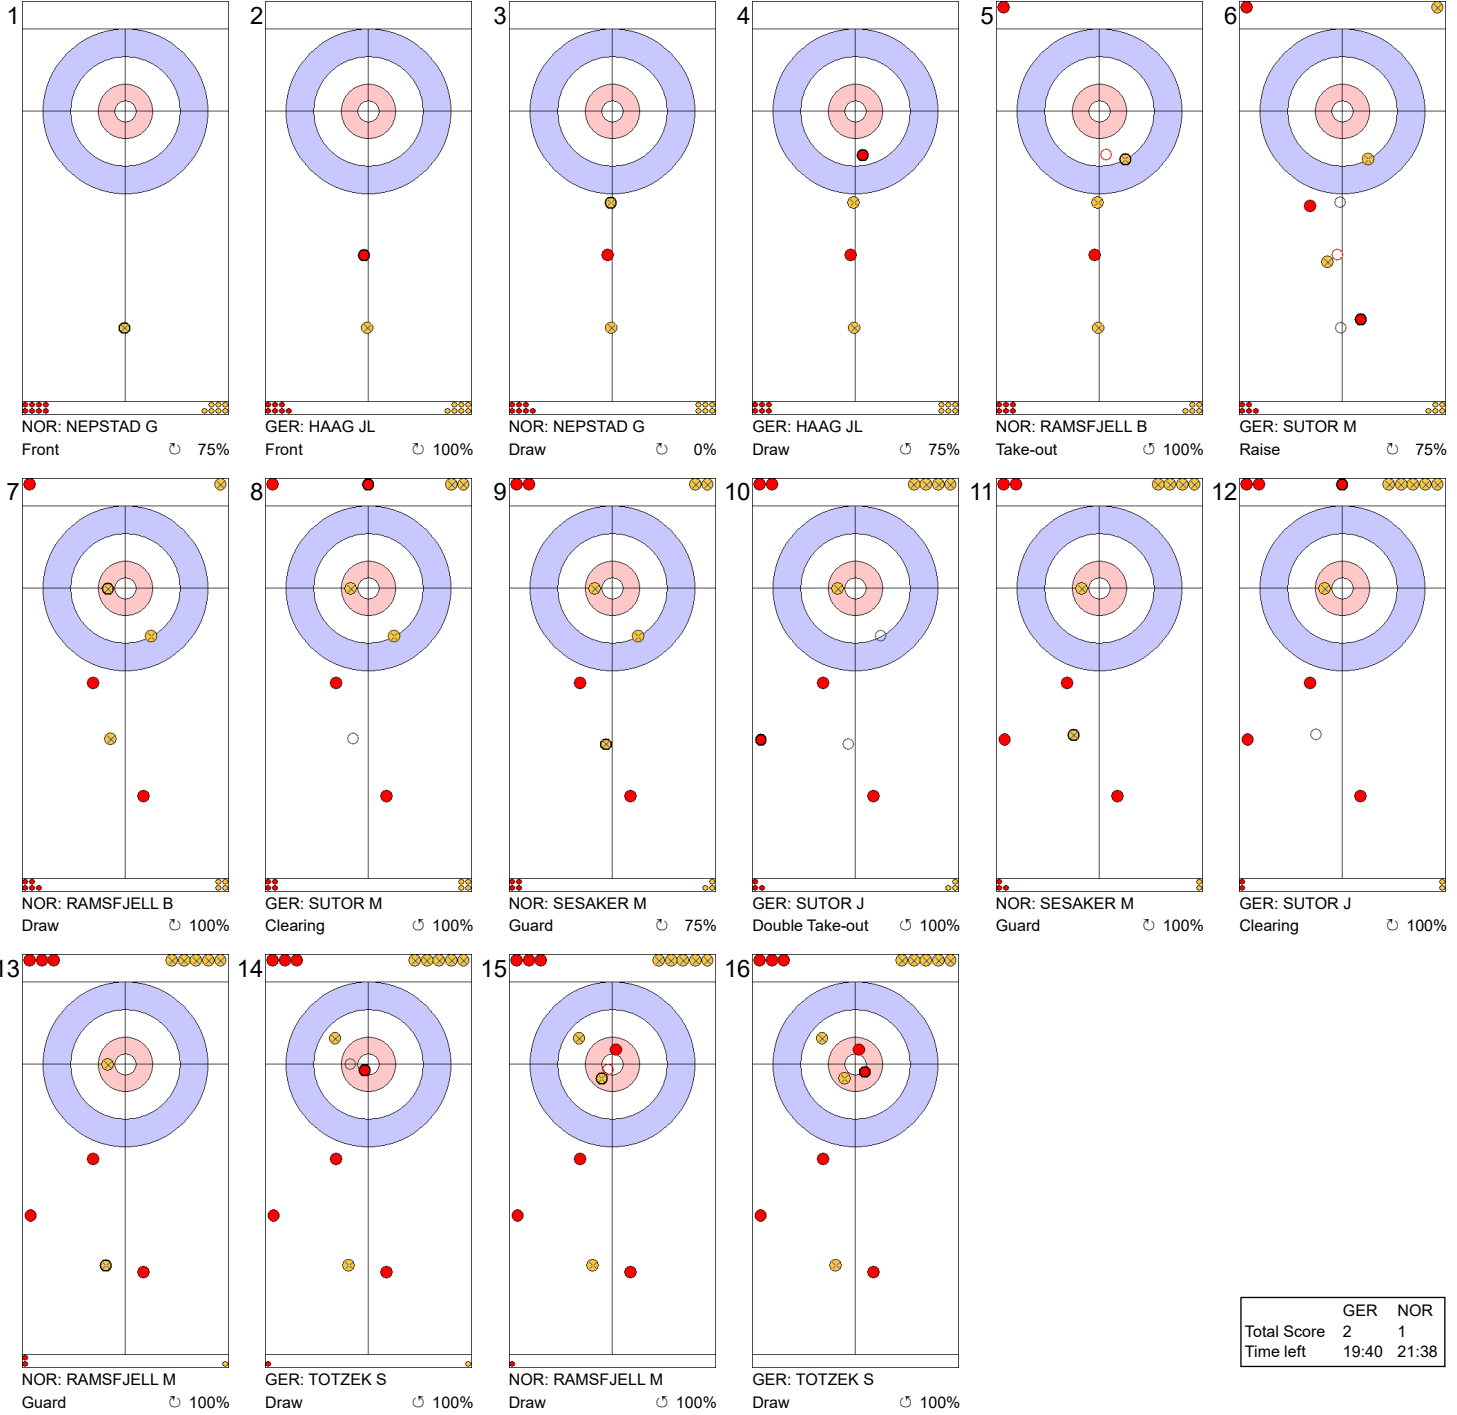

**Game - Shot by Shot**

**Legend:**  
 ↻ Clockwise      ↺ Counter-clockwise      - Not considered

**Game - Shot by Shot**

**Legend:**  
 ↻ Clockwise      ↺ Counter-clockwise      - Not considered

**Game - Shot by Shot**

**Legend:**  
 ↻ Clockwise      ↺ Counter-clockwise      - Not considered

**Game - Shot by Shot**

**End 4**   ● **GER - Germany**   0 + 0 (this end) = 0   ● **NOR - Norway**   1 + 0 (this end) = 1

	GER	NOR
Total Score	0	1
Time left	25:25	24:37

**Legend:**  
 ⤵ Clockwise      ⤴ Counter-clockwise      - Not considered

**Game - Shot by Shot**

**End 5**   **GER - Germany**   **0 + 2** (this end) = **2**   **NOR - Norway**   **1 + 0** (this end) = **1**

	GER	NOR
Total Score	2	1
Time left	19:40	21:38

**Legend:**  
 Clockwise      Counter-clockwise      - Not considered

**Game - Shot by Shot**

**End 6**   ● **GER - Germany** 2 + 0 (this end) = 2   ● **NOR - Norway** 1 + 2 (this end) = 3