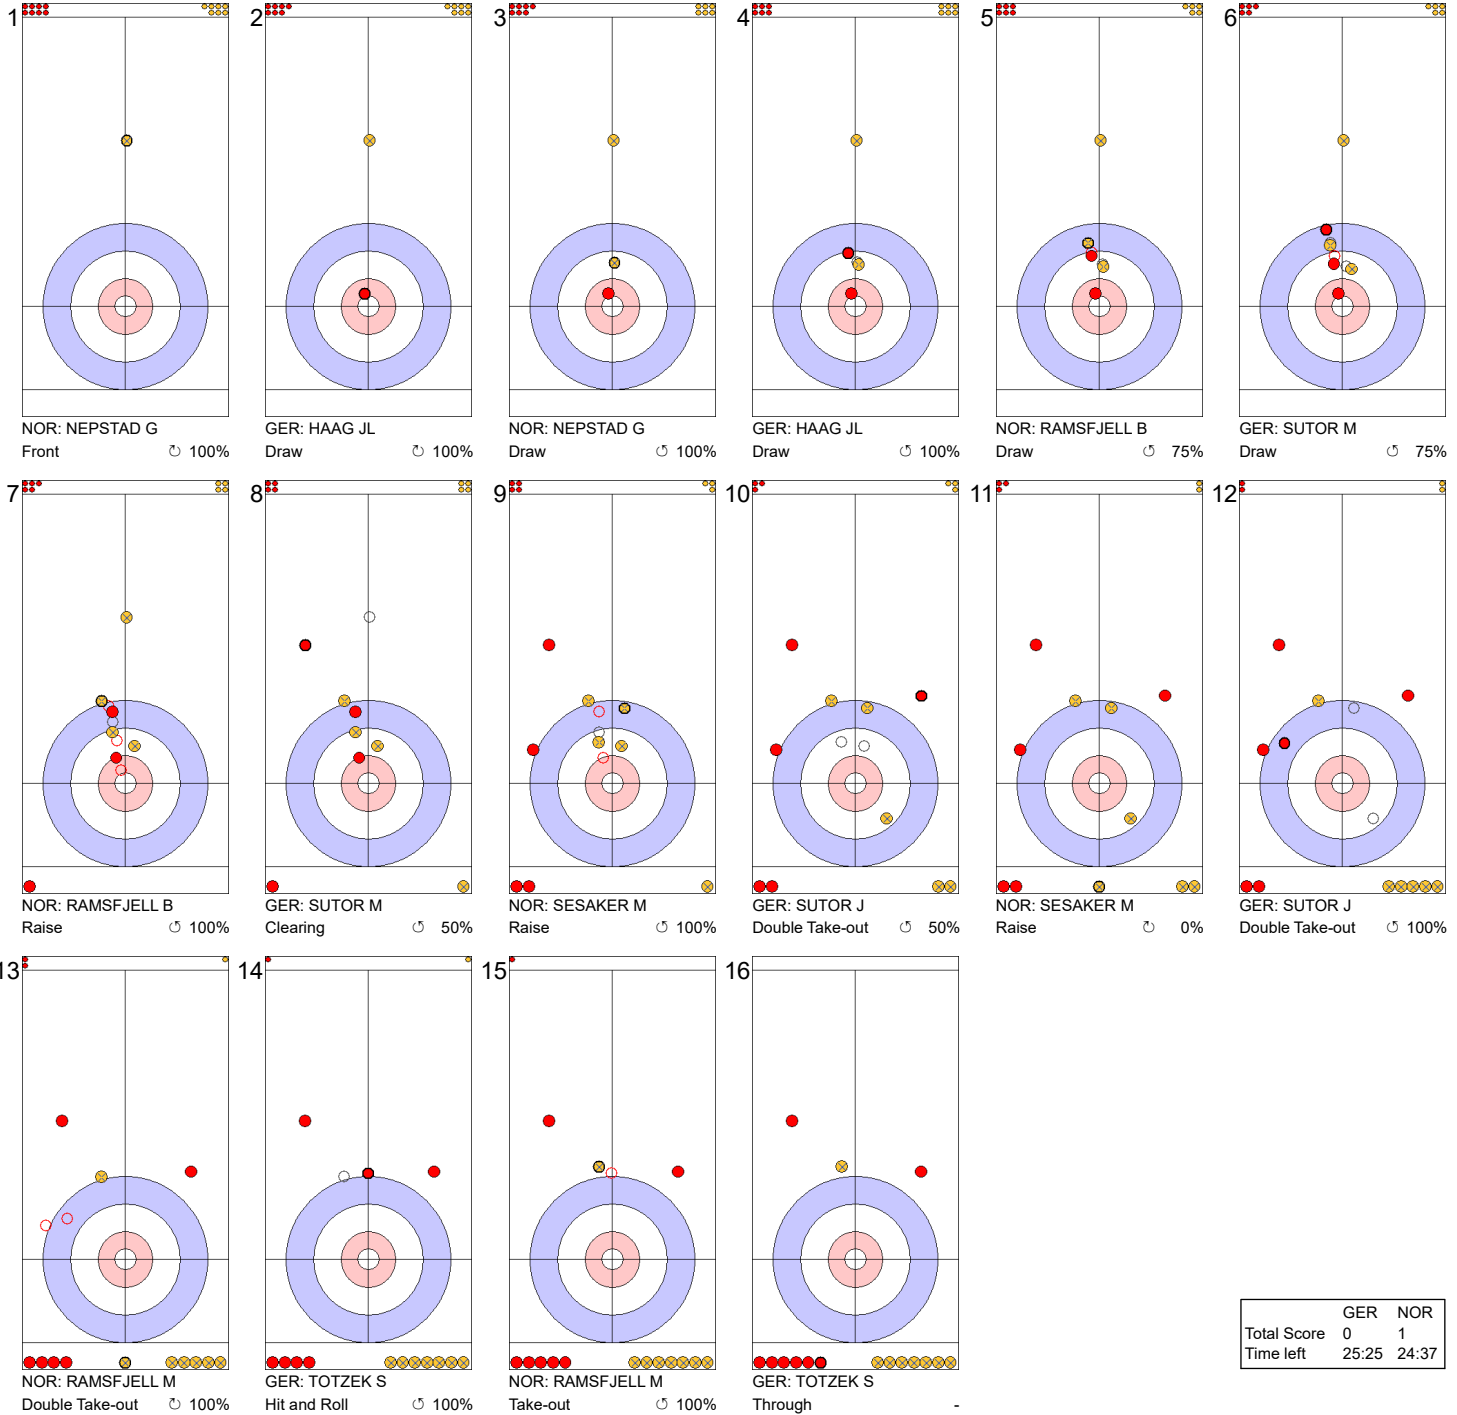

**Game - Shot by Shot**

**Legend:**  
 ↻ Clockwise      ↺ Counter-clockwise      - Not considered

**Game - Shot by Shot**

**Legend:**  
 ↻ Clockwise      ↺ Counter-clockwise      - Not considered

**Game - Shot by Shot**

**Legend:**  
 ↻ Clockwise      ↺ Counter-clockwise      - Not considered

**Game - Shot by Shot**

**End 4**   ● **GER - Germany**   0 + 0 (this end) = 0   ● **NOR - Norway**   1 + 0 (this end) = 1

	GER	NOR
Total Score	0	1
Time left	25:25	24:37

**Legend:**  
 ⤵ Clockwise      ⤴ Counter-clockwise      - Not considered

**Game - Shot by Shot**

**End 5**   **GER - Germany**   **0 + 2** (this end) = **2**   **NOR - Norway**   **1 + 0** (this end) = **1**

	GER	NOR
Total Score	2	1
Time left	19:40	21:38

**Legend:**  
 Clockwise      Counter-clockwise      - Not considered

**Game - Shot by Shot**

**End 6**   ● **GER - Germany** 2 + 0 (this end) = 2   ● **NOR - Norway** 1 + 2 (this end) = 3