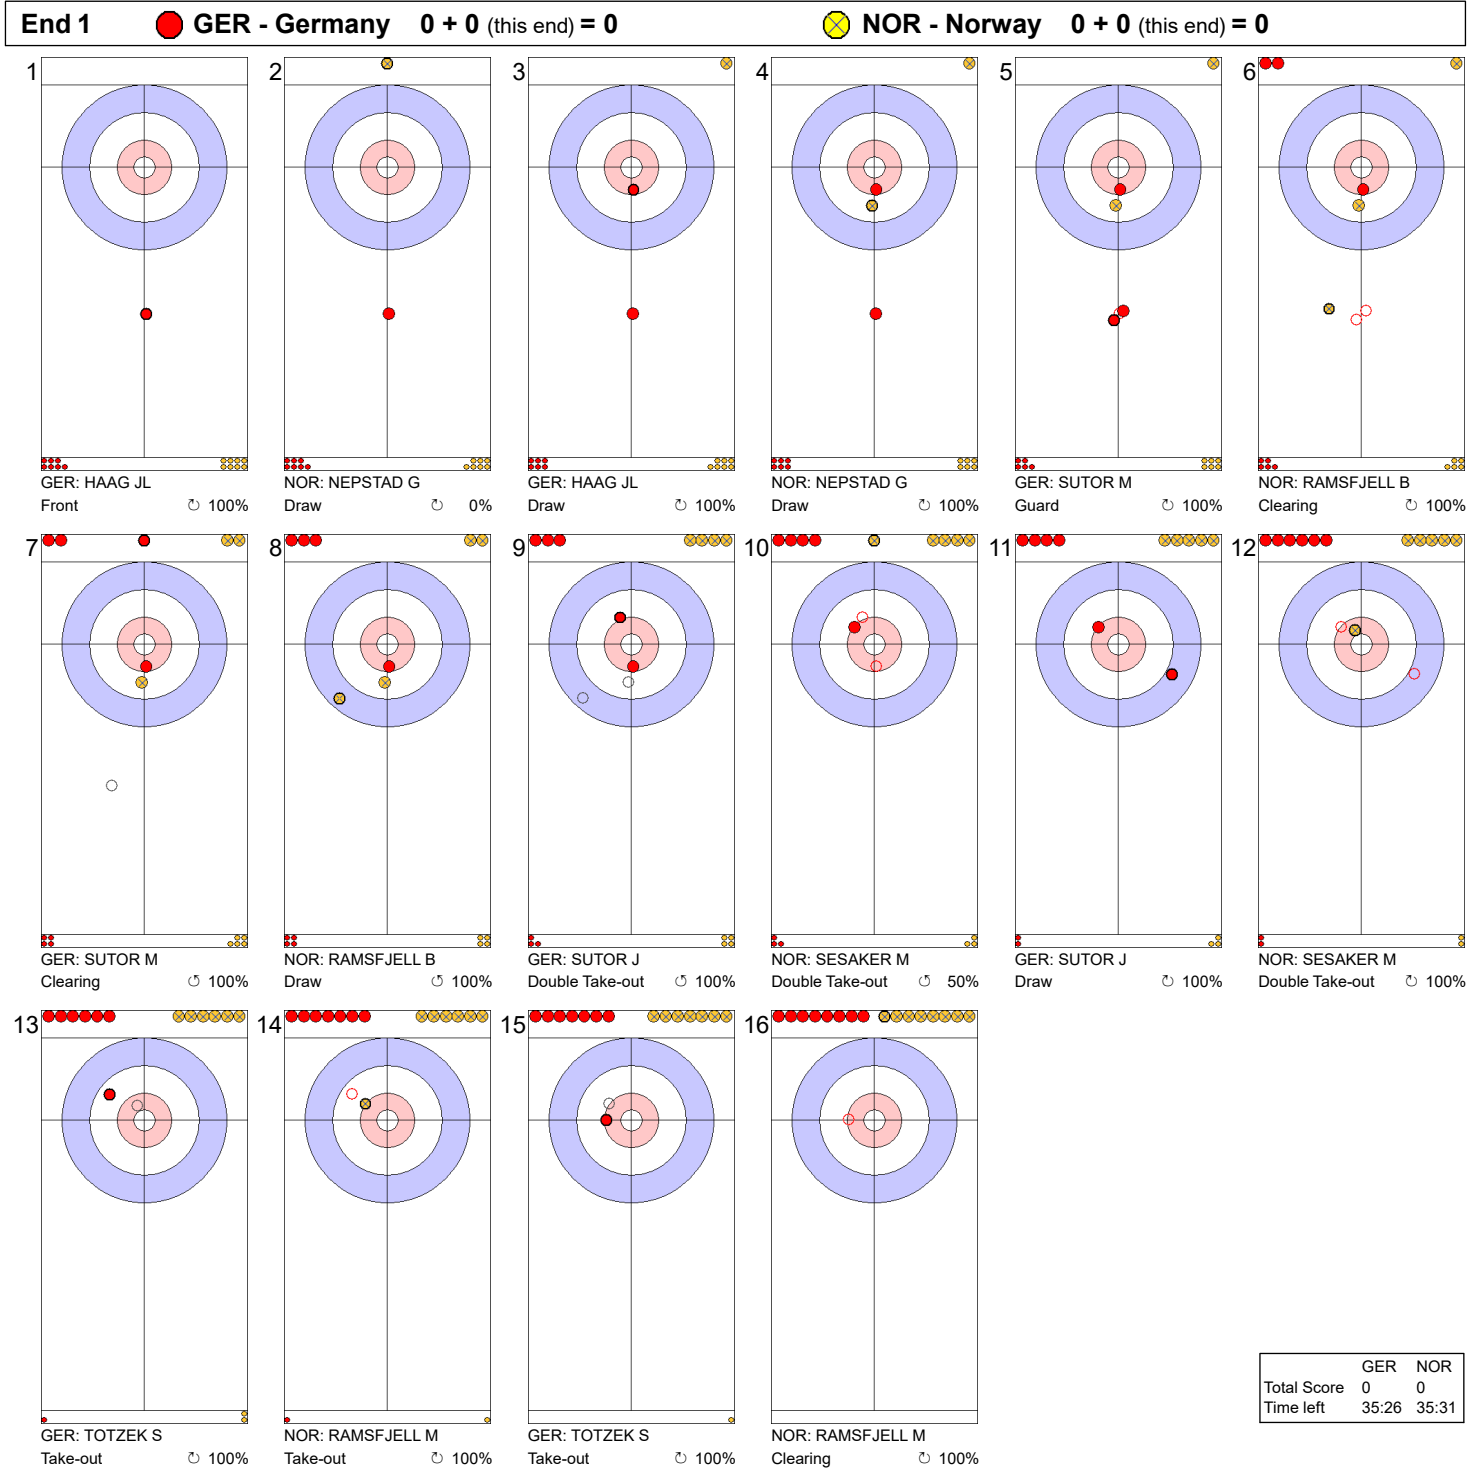

**Game - Shot by Shot**

**Legend:**  
 ↻ Clockwise      ↺ Counter-clockwise      - Not considered

**Game - Shot by Shot**

**Legend:**  
 ↻ Clockwise      ↺ Counter-clockwise      - Not considered

**Game - Shot by Shot**

**Legend:**  
 ↻ Clockwise      ↺ Counter-clockwise      - Not considered

**Game - Shot by Shot**

**End 4**   ● **GER - Germany**   0 + 0 (this end) = 0   ● **NOR - Norway**   1 + 0 (this end) = 1

	GER	NOR
Total Score	0	1
Time left	25:25	24:37

**Legend:**  
 ⤵ Clockwise      ⤴ Counter-clockwise      - Not considered

**Game - Shot by Shot**

**End 5**   **GER - Germany**   **0 + 2** (this end) = **2**   **NOR - Norway**   **1 + 0** (this end) = **1**

	GER	NOR
Total Score	2	1
Time left	19:40	21:38

**Legend:**  
 Clockwise      Counter-clockwise      - Not considered

**Game - Shot by Shot**

**End 6**   ● **GER - Germany** 2 + 0 (this end) = 2   ● **NOR - Norway** 1 + 2 (this end) = 3