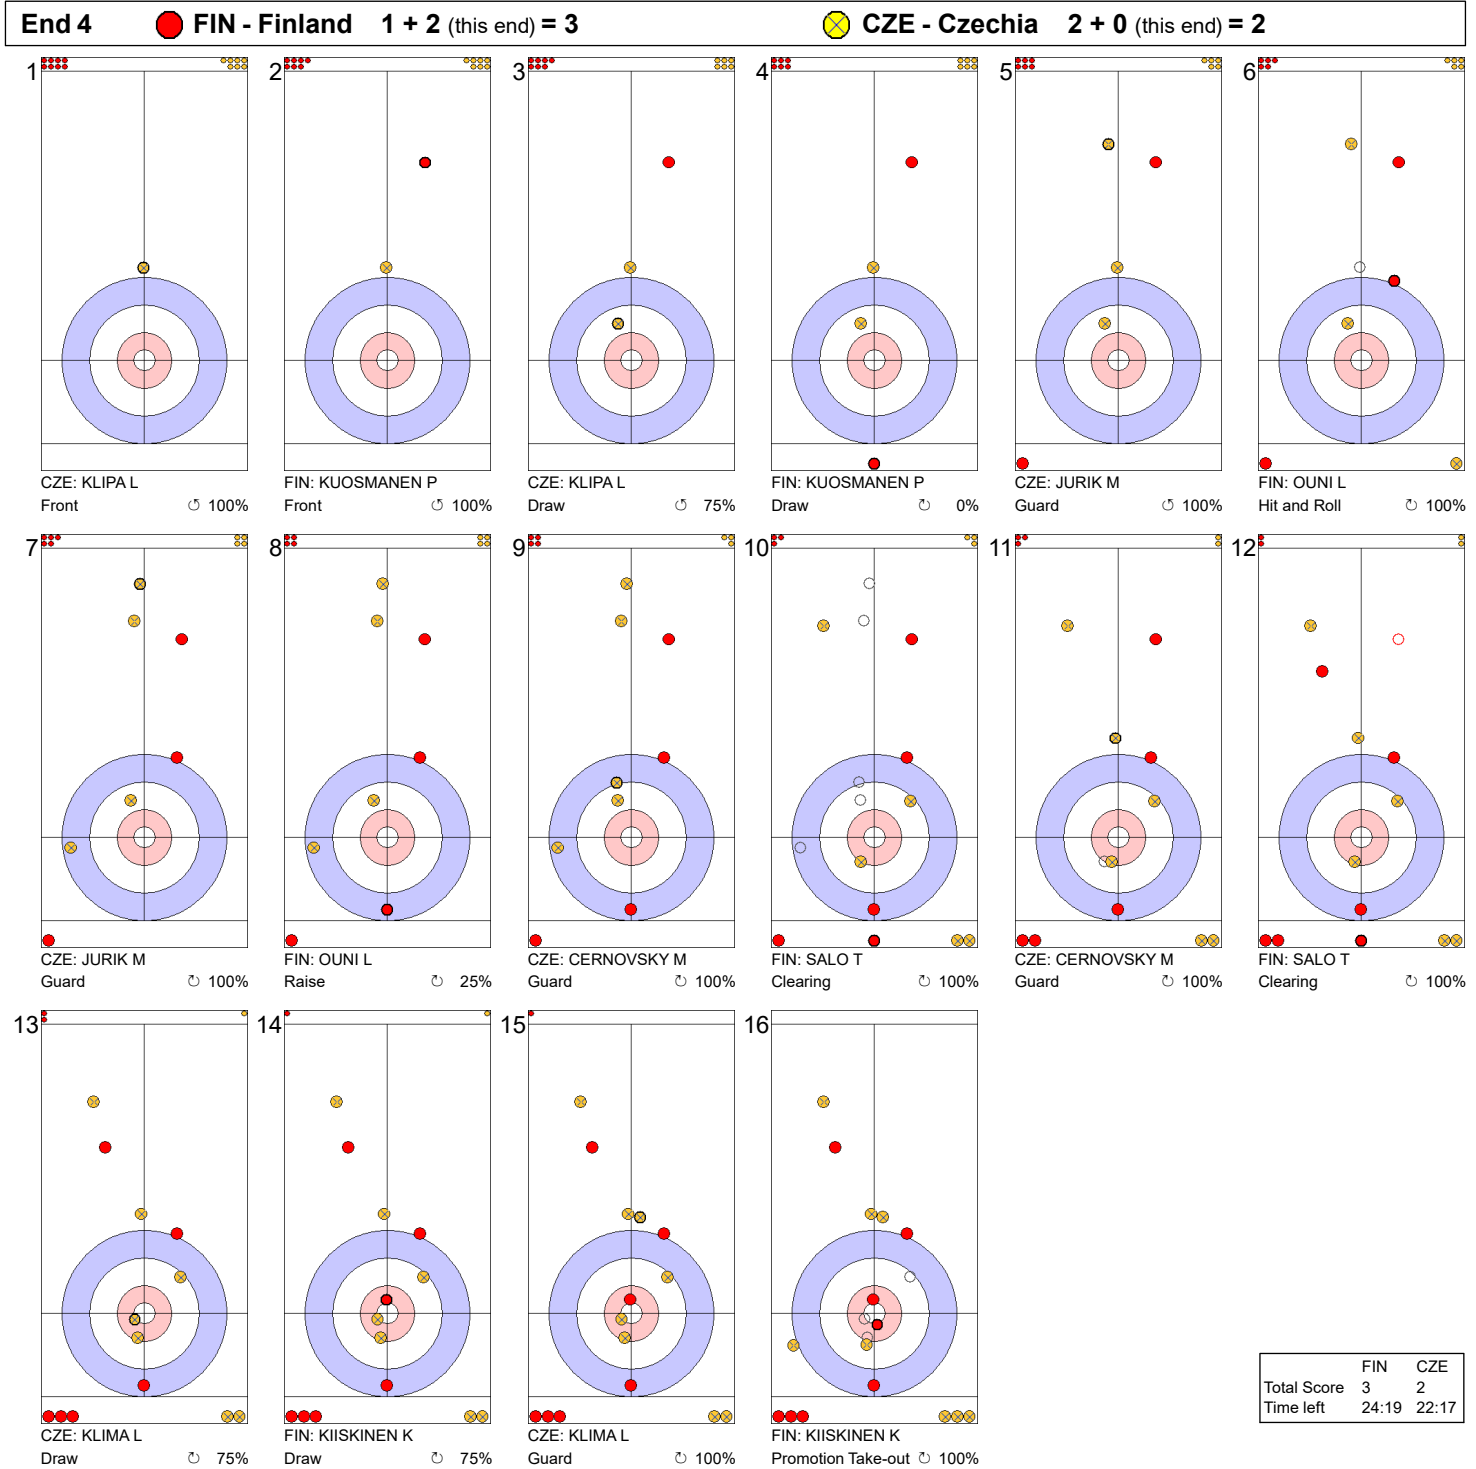

**Game - Shot by Shot**

**Legend:**  
 ↻ Clockwise      ↺ Counter-clockwise      - Not considered

**Game - Shot by Shot**

**Legend:**  
 ↻ Clockwise      ↺ Counter-clockwise      - Not considered

**Game - Shot by Shot**

**Legend:**  
 ↻ Clockwise      ↺ Counter-clockwise      - Not considered

**Game - Shot by Shot**

**Legend:**  
 ↻ Clockwise   ↺ Counter-clockwise   - Not considered

**Game - Shot by Shot**

**Legend:**  
 ↻ Clockwise      ↺ Counter-clockwise      - Not considered

**Game - Shot by Shot**

**End 6**    ● **FIN - Finland** 5 + 0 (this end) = 5    ● **CZE - Czechia** 2 + 2 (this end) = 4

	FIN	CZE
Total Score	5	4
Time left	17:05	14:43

**Legend:**  
 ↻ Clockwise      ↺ Counter-clockwise      - Not considered