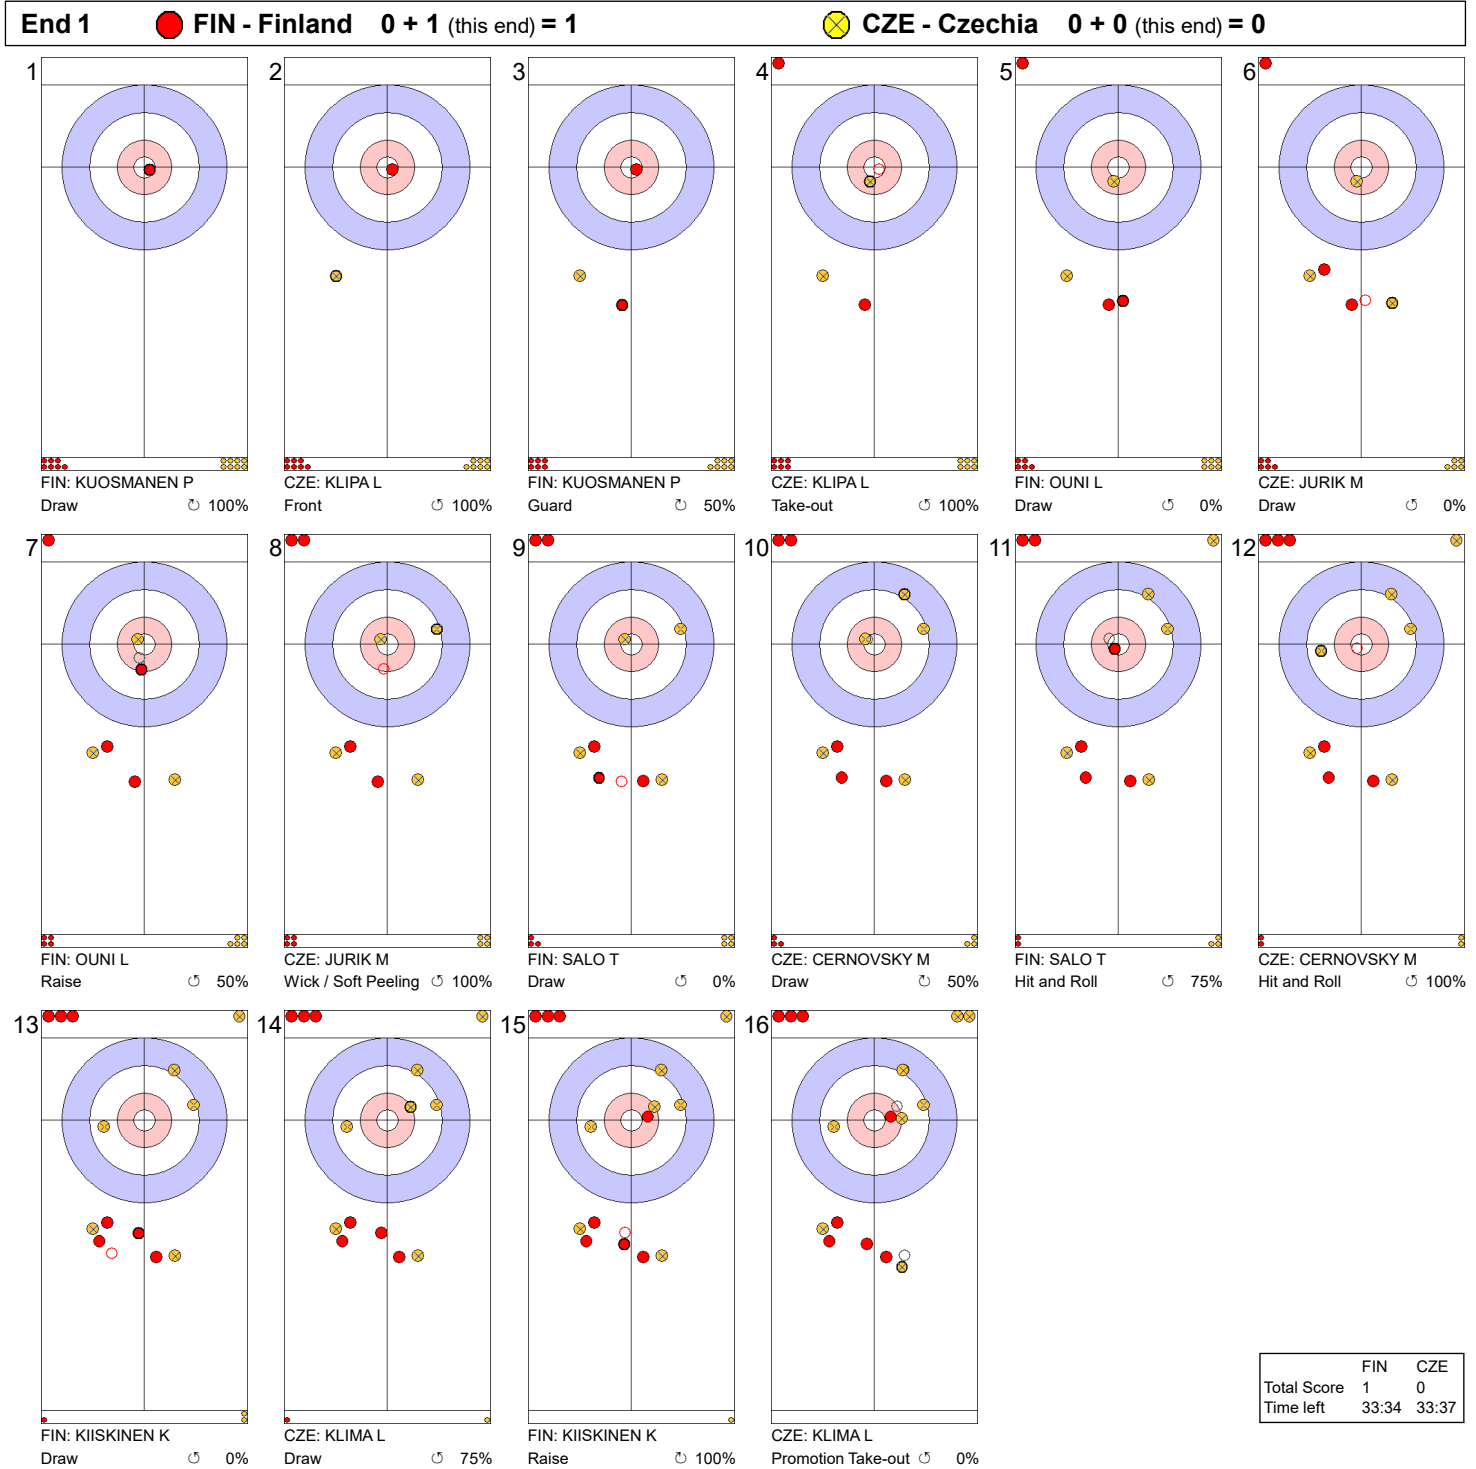

**Game - Shot by Shot**

**Legend:**  
 ↻ Clockwise      ↺ Counter-clockwise      - Not considered

**Game - Shot by Shot**

**Legend:**  
 ↻ Clockwise      ↺ Counter-clockwise      - Not considered

**Game - Shot by Shot**

**Legend:**  
 ↻ Clockwise      ↺ Counter-clockwise      - Not considered

**Game - Shot by Shot**

**Legend:**  
 ↻ Clockwise   ↺ Counter-clockwise   - Not considered

**Game - Shot by Shot**

**Legend:**  
 ↻ Clockwise      ↺ Counter-clockwise      - Not considered

**Game - Shot by Shot**

**End 6**    ● **FIN - Finland** 5 + 0 (this end) = 5    ● **CZE - Czechia** 2 + 2 (this end) = 4

	FIN	CZE
Total Score	5	4
Time left	17:05	14:43

**Legend:**  
 ↻ Clockwise      ↺ Counter-clockwise      - Not considered