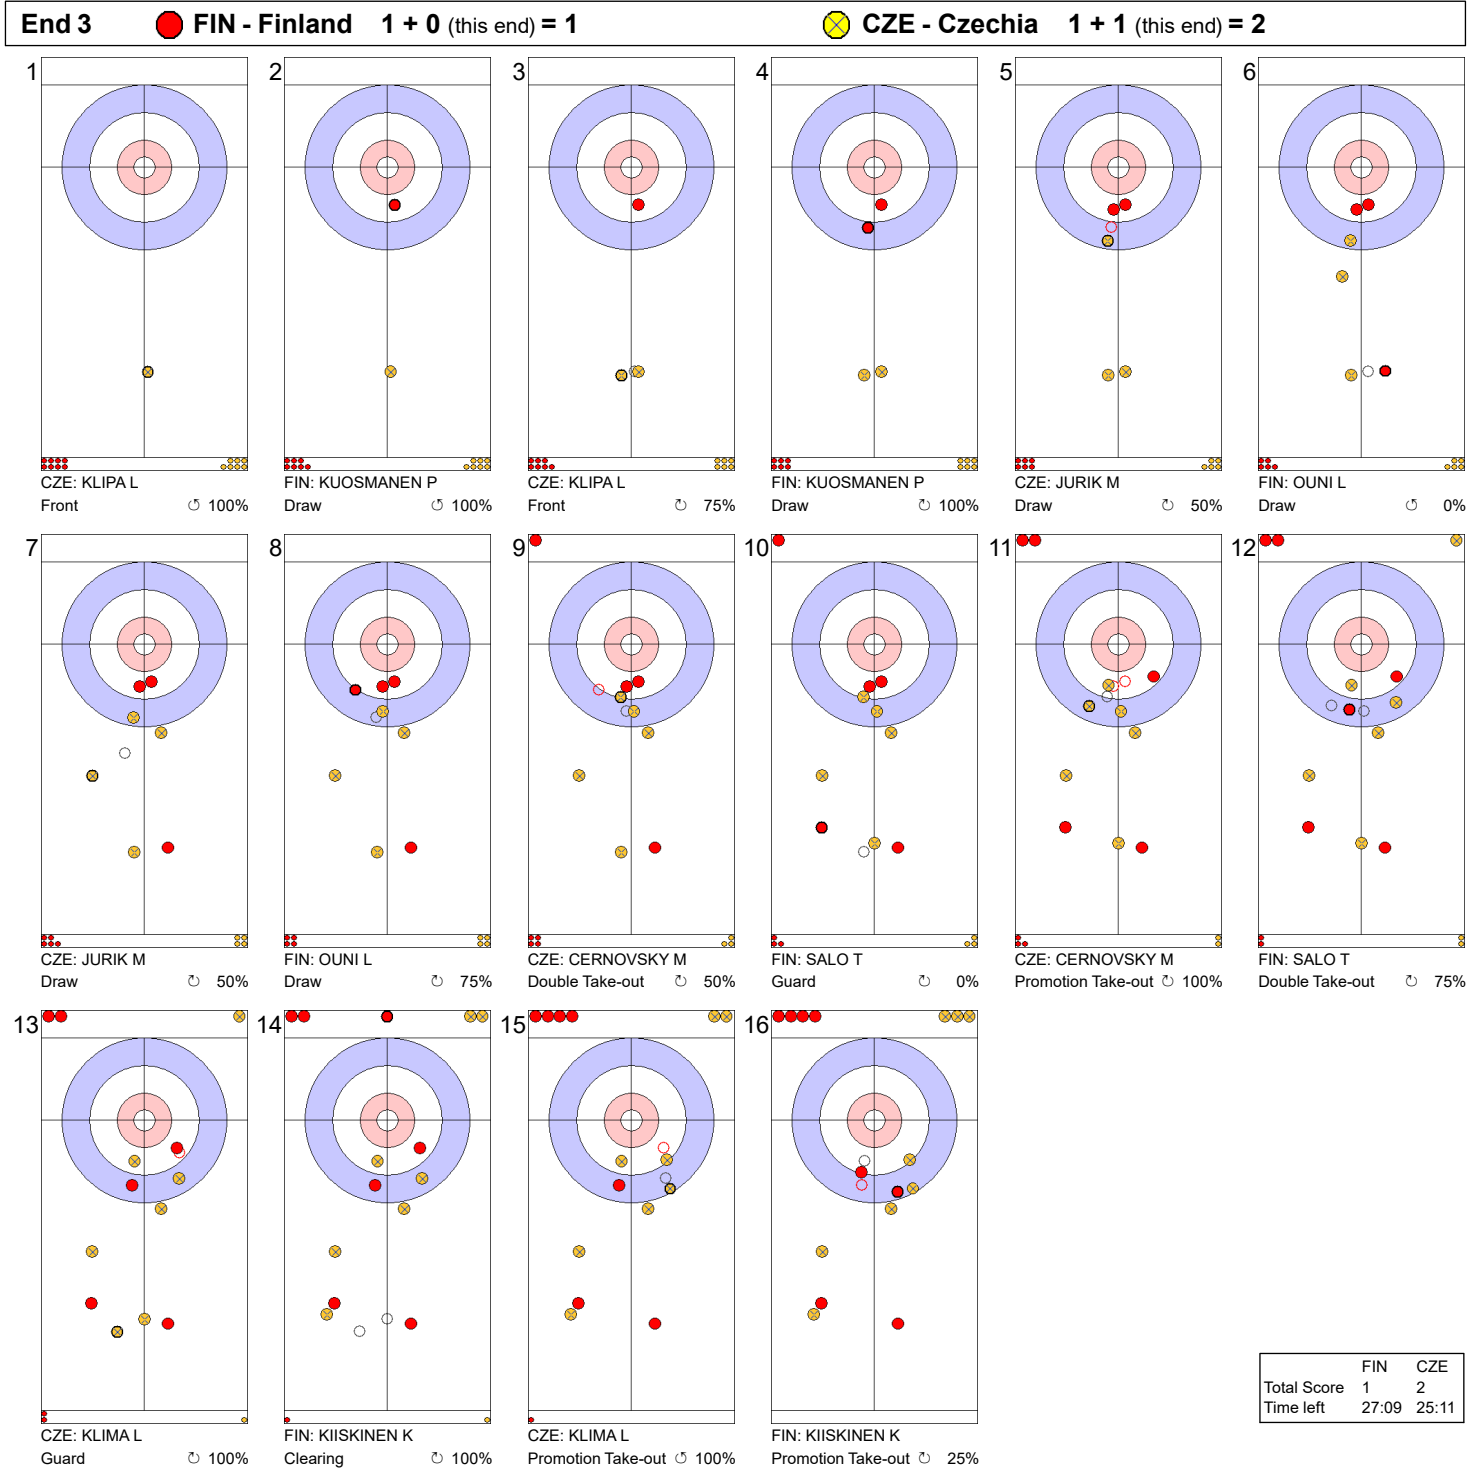

**Game - Shot by Shot**

**Legend:**  
 ↻ Clockwise      ↺ Counter-clockwise      - Not considered

**Game - Shot by Shot**

**Legend:**  
 ↻ Clockwise      ↺ Counter-clockwise      - Not considered

**Game - Shot by Shot**

**Legend:**  
 ↻ Clockwise      ↺ Counter-clockwise      - Not considered

**Game - Shot by Shot**

**Legend:**  
 ↻ Clockwise   ↺ Counter-clockwise   - Not considered

**Game - Shot by Shot**

**Legend:**  
 ↻ Clockwise      ↺ Counter-clockwise      - Not considered

**Game - Shot by Shot**

**End 6**    ● **FIN - Finland** 5 + 0 (this end) = 5    ● **CZE - Czechia** 2 + 2 (this end) = 4

	FIN	CZE
Total Score	5	4
Time left	17:05	14:43

**Legend:**  
 ↻ Clockwise      ↺ Counter-clockwise      - Not considered