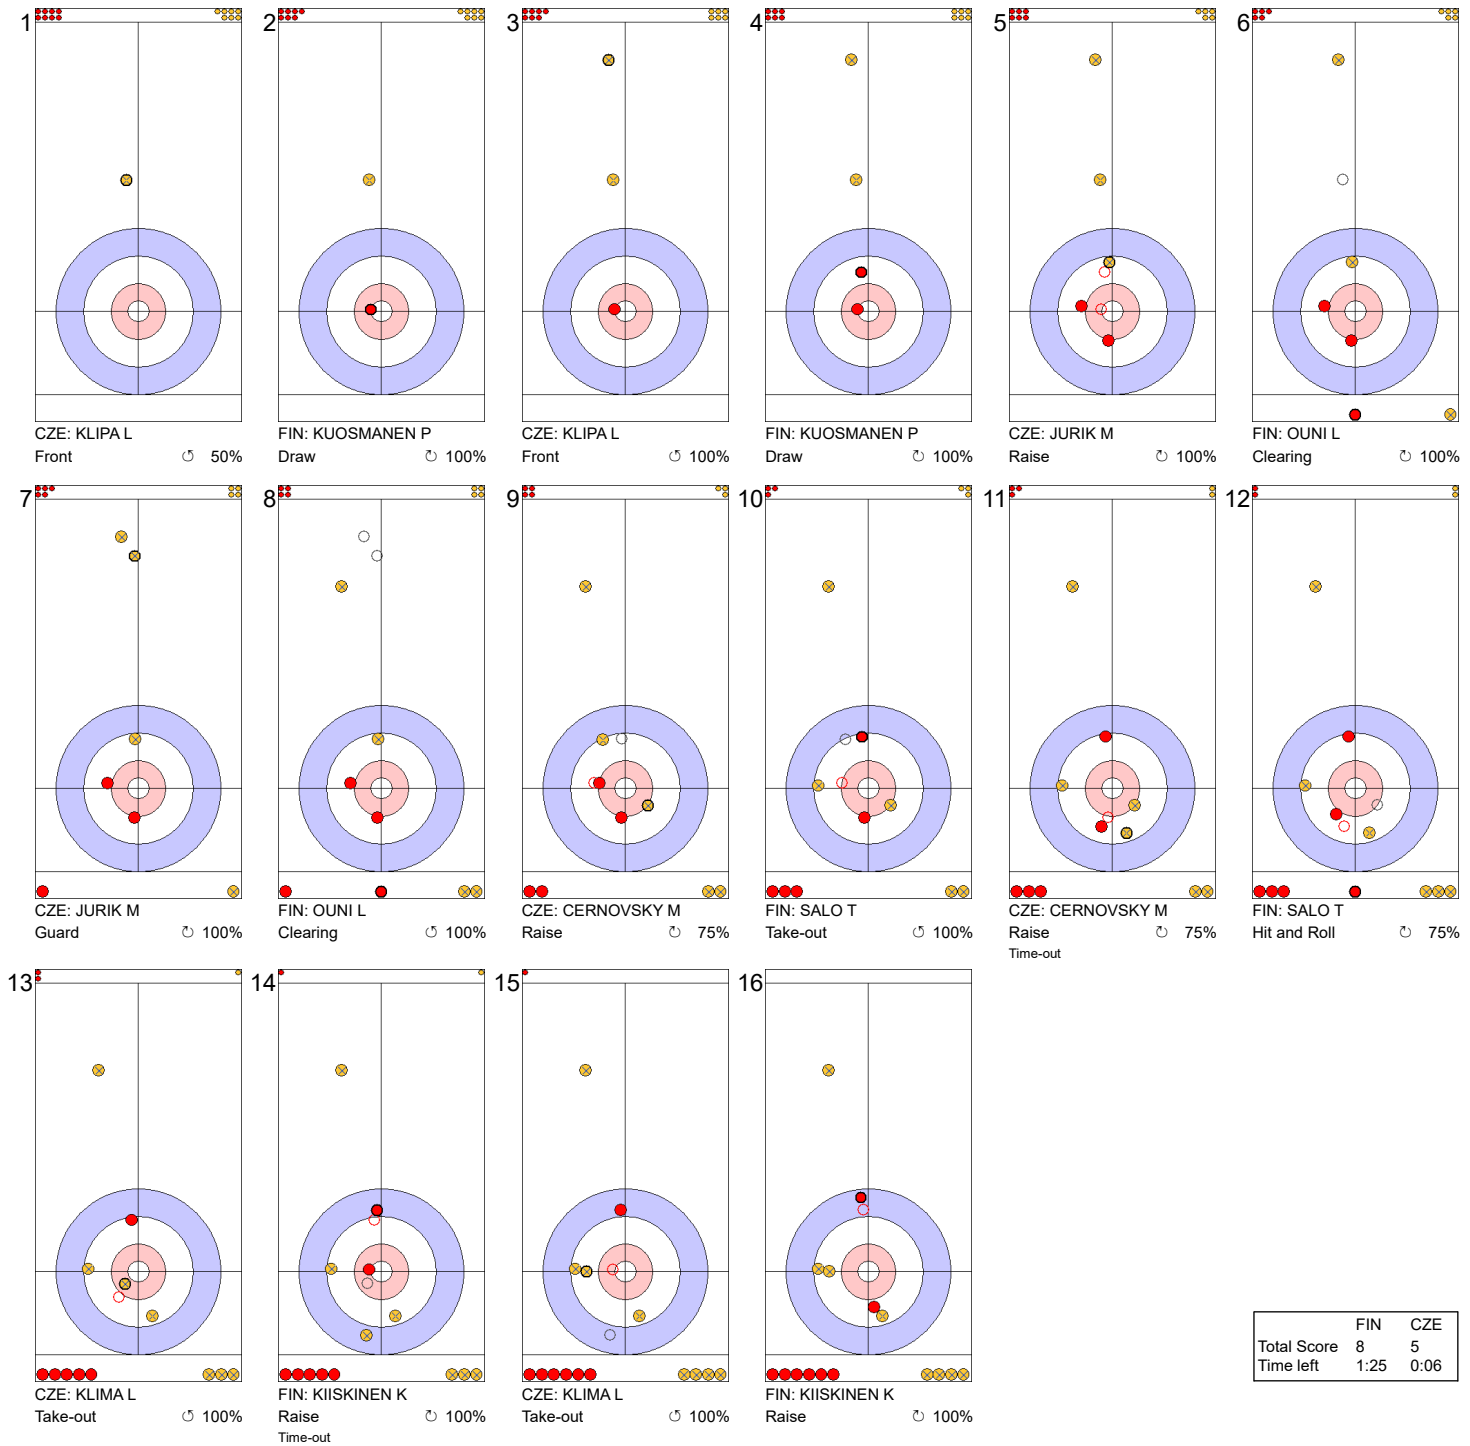

**Game - Shot by Shot**

**End 6**    ● **FIN - Finland** 5 + 0 (this end) = 5    ● **CZE - Czechia** 2 + 2 (this end) = 4

	FIN	CZE
Total Score	5	4
Time left	17:05	14:43

**Legend:**  
 ↻ Clockwise      ↺ Counter-clockwise      - Not considered

**Game - Shot by Shot**

**Legend:**  
 ↻ Clockwise      ↺ Counter-clockwise      - Not considered

**Game - Shot by Shot**

**Legend:**  
 ↻ Clockwise      ↺ Counter-clockwise      - Not considered

**Game - Shot by Shot**

**Legend:**  
 ↻ Clockwise      ↺ Counter-clockwise      - Not considered

**Game - Shot by Shot**

**End 10**   ● **FIN - Finland** 7 + 1 (this end) = 8   ● **CZE - Czechia** 5 + 0 (this end) = 5

	FIN	CZE
Total Score	8	5
Time left	1:25	0:06

**Legend:**  
 ↻ Clockwise   ↺ Counter-clockwise   - Not considered