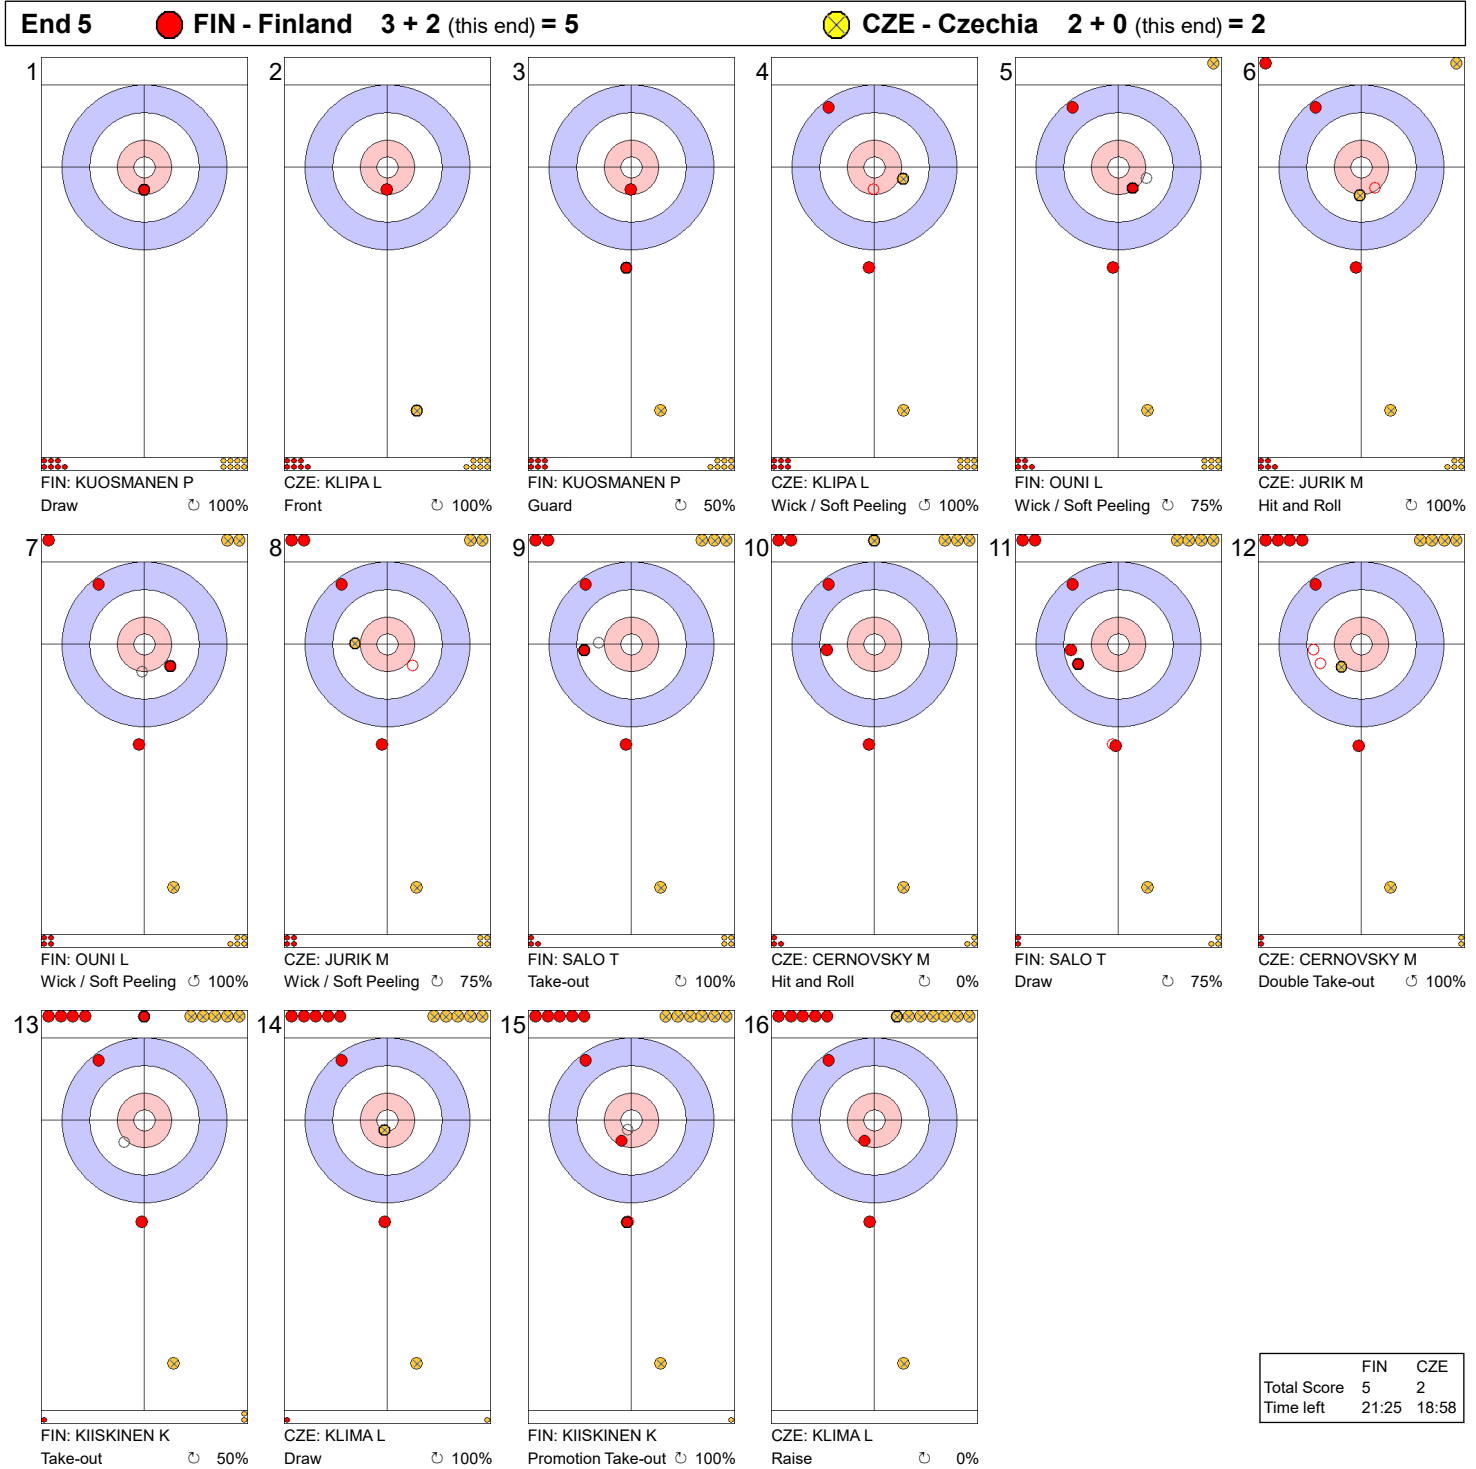

**Game - Shot by Shot**

**Legend:**  
 ↻ Clockwise      ↺ Counter-clockwise      - Not considered

**Game - Shot by Shot**

**Legend:**  
 ↻ Clockwise      ↺ Counter-clockwise      - Not considered

**Game - Shot by Shot**

**Legend:**  
 ↻ Clockwise      ↺ Counter-clockwise      - Not considered

**Game - Shot by Shot**

**Legend:**  
 ↻ Clockwise   ↺ Counter-clockwise   - Not considered

**Game - Shot by Shot**

**Legend:**  
 ↻ Clockwise      ↺ Counter-clockwise      - Not considered

**Game - Shot by Shot**

**End 6**    ● **FIN - Finland** 5 + 0 (this end) = 5    ● **CZE - Czechia** 2 + 2 (this end) = 4

	FIN	CZE
Total Score	5	4
Time left	17:05	14:43

**Legend:**  
 ↻ Clockwise      ↺ Counter-clockwise      - Not considered