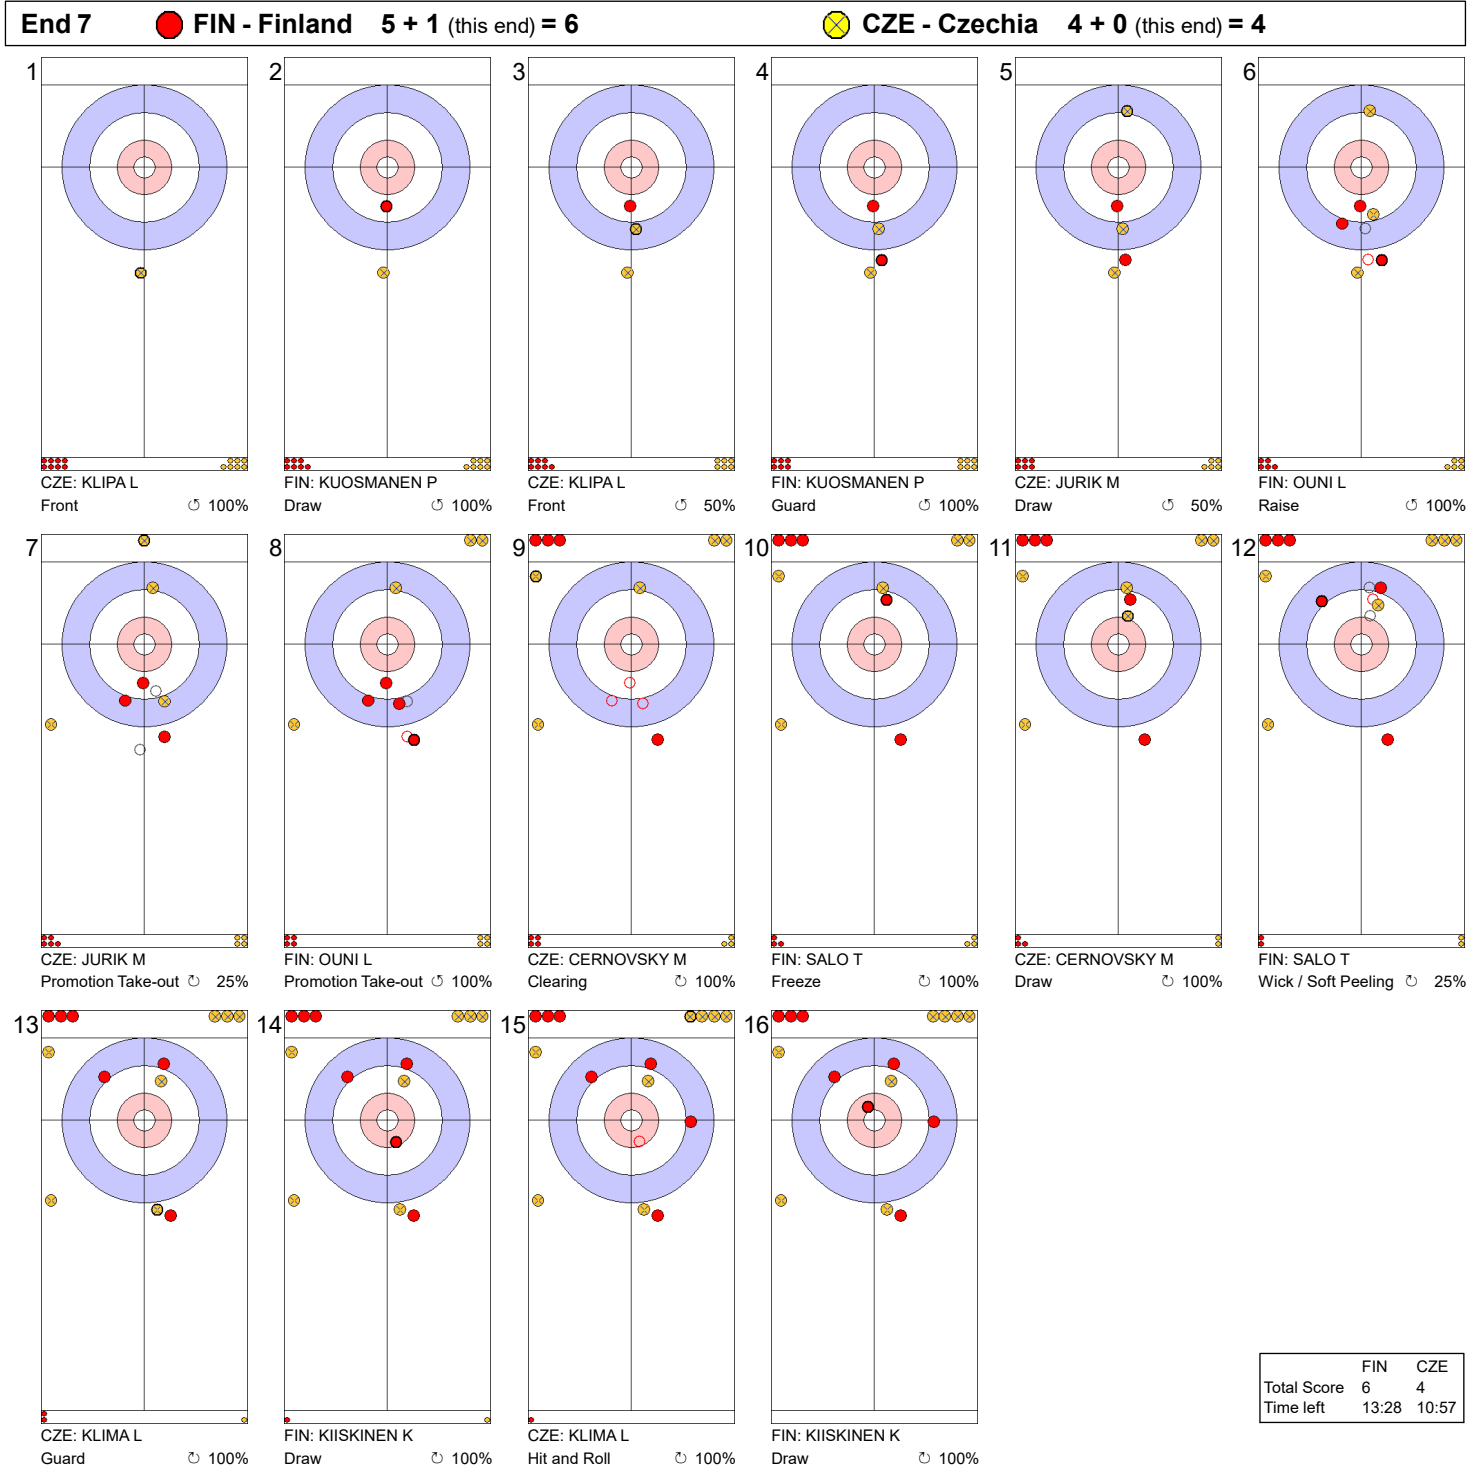

**Legend:**  
 ↻ Clockwise      ↺ Counter-clockwise      - Not considered

**Game - Shot by Shot**

**Legend:**  
 ↻ Clockwise   ↺ Counter-clockwise   - Not considered

**Game - Shot by Shot**

**Legend:**  
 ↻ Clockwise      ↺ Counter-clockwise      - Not considered

**Game - Shot by Shot**

**End 6**    ● **FIN - Finland** 5 + 0 (this end) = 5    ● **CZE - Czechia** 2 + 2 (this end) = 4

	FIN	CZE
Total Score	5	4
Time left	17:05	14:43

**Legend:**  
 ↻ Clockwise      ↺ Counter-clockwise      - Not considered

**Game - Shot by Shot**

**Legend:**  
 ↻ Clockwise      ↺ Counter-clockwise      - Not considered

**Game - Shot by Shot**

**Legend:**  
 ↻ Clockwise      ↺ Counter-clockwise      - Not considered

**Game - Shot by Shot**

**Legend:**  
 ↻ Clockwise      ↺ Counter-clockwise      - Not considered

**Game - Shot by Shot**

**End 10**   ● **FIN - Finland** 7 + 1 (this end) = 8   ● **CZE - Czechia** 5 + 0 (this end) = 5

	FIN	CZE
Total Score	8	5
Time left	1:25	0:06