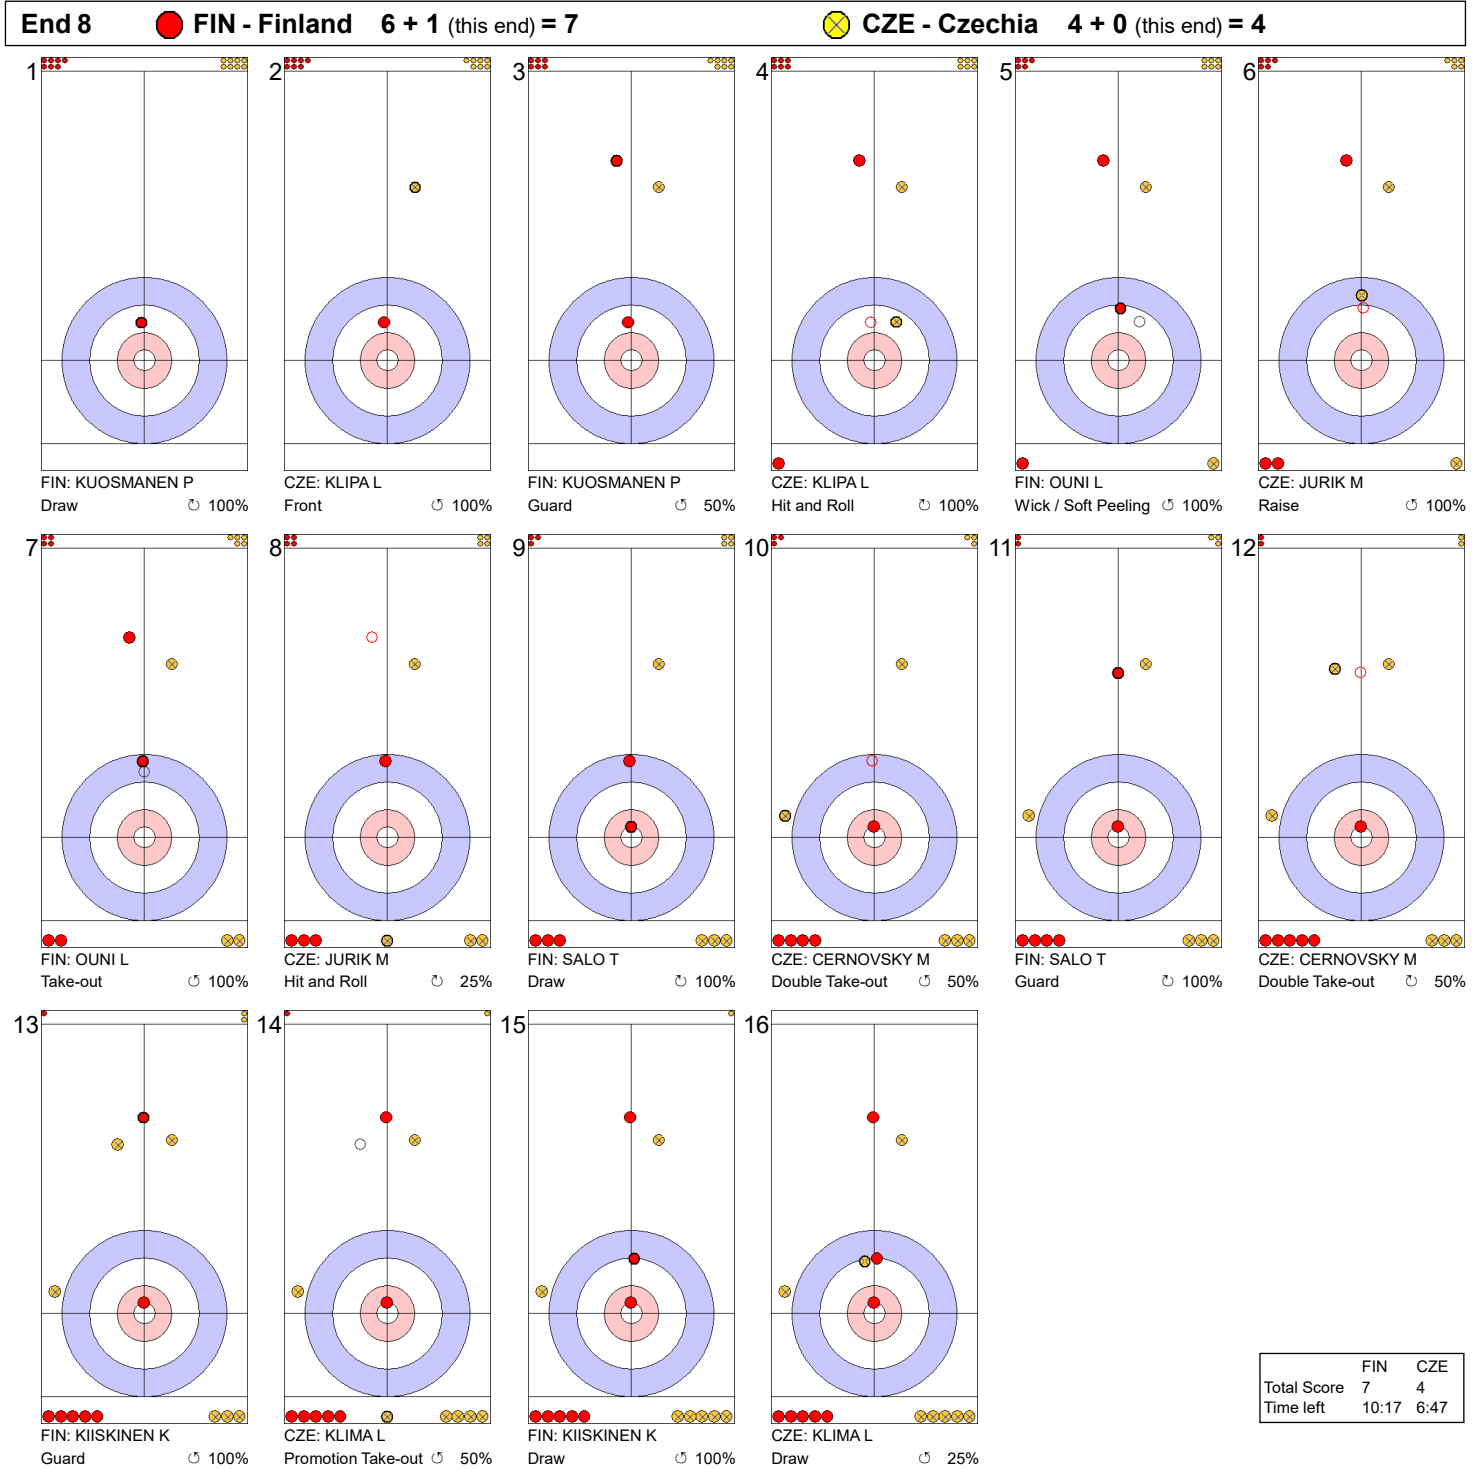

**Legend:**  
 ↻ Clockwise      ↺ Counter-clockwise      - Not considered

**Game - Shot by Shot**

**Legend:**  
 ↻ Clockwise   ↺ Counter-clockwise   - Not considered

**Game - Shot by Shot**

**Legend:**  
 ↻ Clockwise      ↺ Counter-clockwise      - Not considered

**Game - Shot by Shot**

**End 6**    ● **FIN - Finland** 5 + 0 (this end) = 5    ● **CZE - Czechia** 2 + 2 (this end) = 4

	FIN	CZE
Total Score	5	4
Time left	17:05	14:43

**Legend:**  
 ↻ Clockwise      ↺ Counter-clockwise      - Not considered

**Game - Shot by Shot**

**Legend:**  
 ↻ Clockwise      ↺ Counter-clockwise      - Not considered

**Game - Shot by Shot**

**Legend:**  
 ↻ Clockwise      ↺ Counter-clockwise      - Not considered

**Game - Shot by Shot**

**Legend:**  
 ↻ Clockwise      ↺ Counter-clockwise      - Not considered

**Game - Shot by Shot**

**End 10**   ● **FIN - Finland** 7 + 1 (this end) = 8   ● **CZE - Czechia** 5 + 0 (this end) = 5

	FIN	CZE
Total Score	8	5
Time left	1:25	0:06