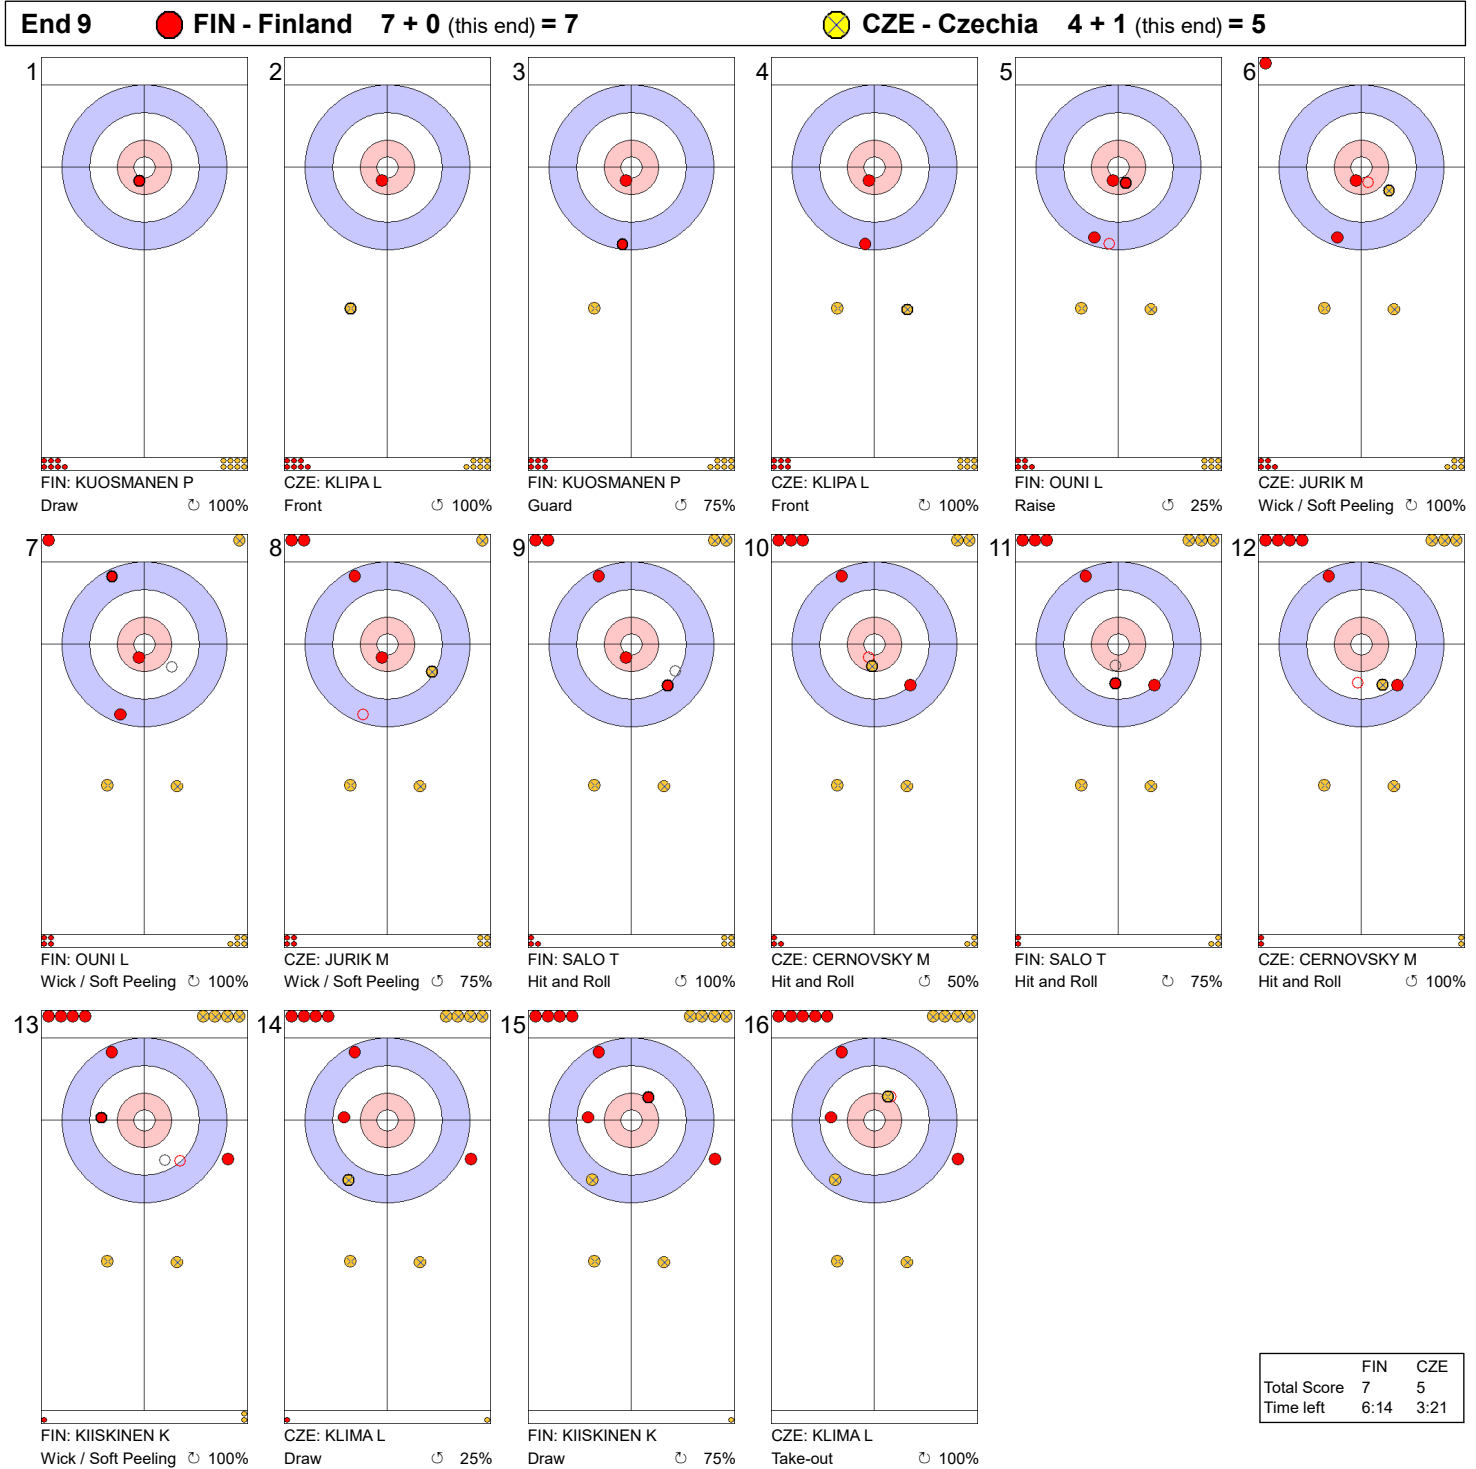

**Game - Shot by Shot**

**End 6**    ● **FIN - Finland** 5 + 0 (this end) = 5    ● **CZE - Czechia** 2 + 2 (this end) = 4

	FIN	CZE
Total Score	5	4
Time left	17:05	14:43

**Legend:**  
 ↻ Clockwise      ↺ Counter-clockwise      - Not considered

**Game - Shot by Shot**

**Legend:**  
 ↻ Clockwise      ↺ Counter-clockwise      - Not considered

**Game - Shot by Shot**

**Legend:**  
 ↻ Clockwise      ↺ Counter-clockwise      - Not considered

**Game - Shot by Shot**

**Legend:**  
 ↻ Clockwise      ↺ Counter-clockwise      - Not considered

**Game - Shot by Shot**

**End 10**   ● **FIN - Finland** 7 + 1 (this end) = 8   ● **CZE - Czechia** 5 + 0 (this end) = 5

	FIN	CZE
Total Score	8	5
Time left	1:25	0:06

**Legend:**  
 ↻ Clockwise   ↺ Counter-clockwise   - Not considered