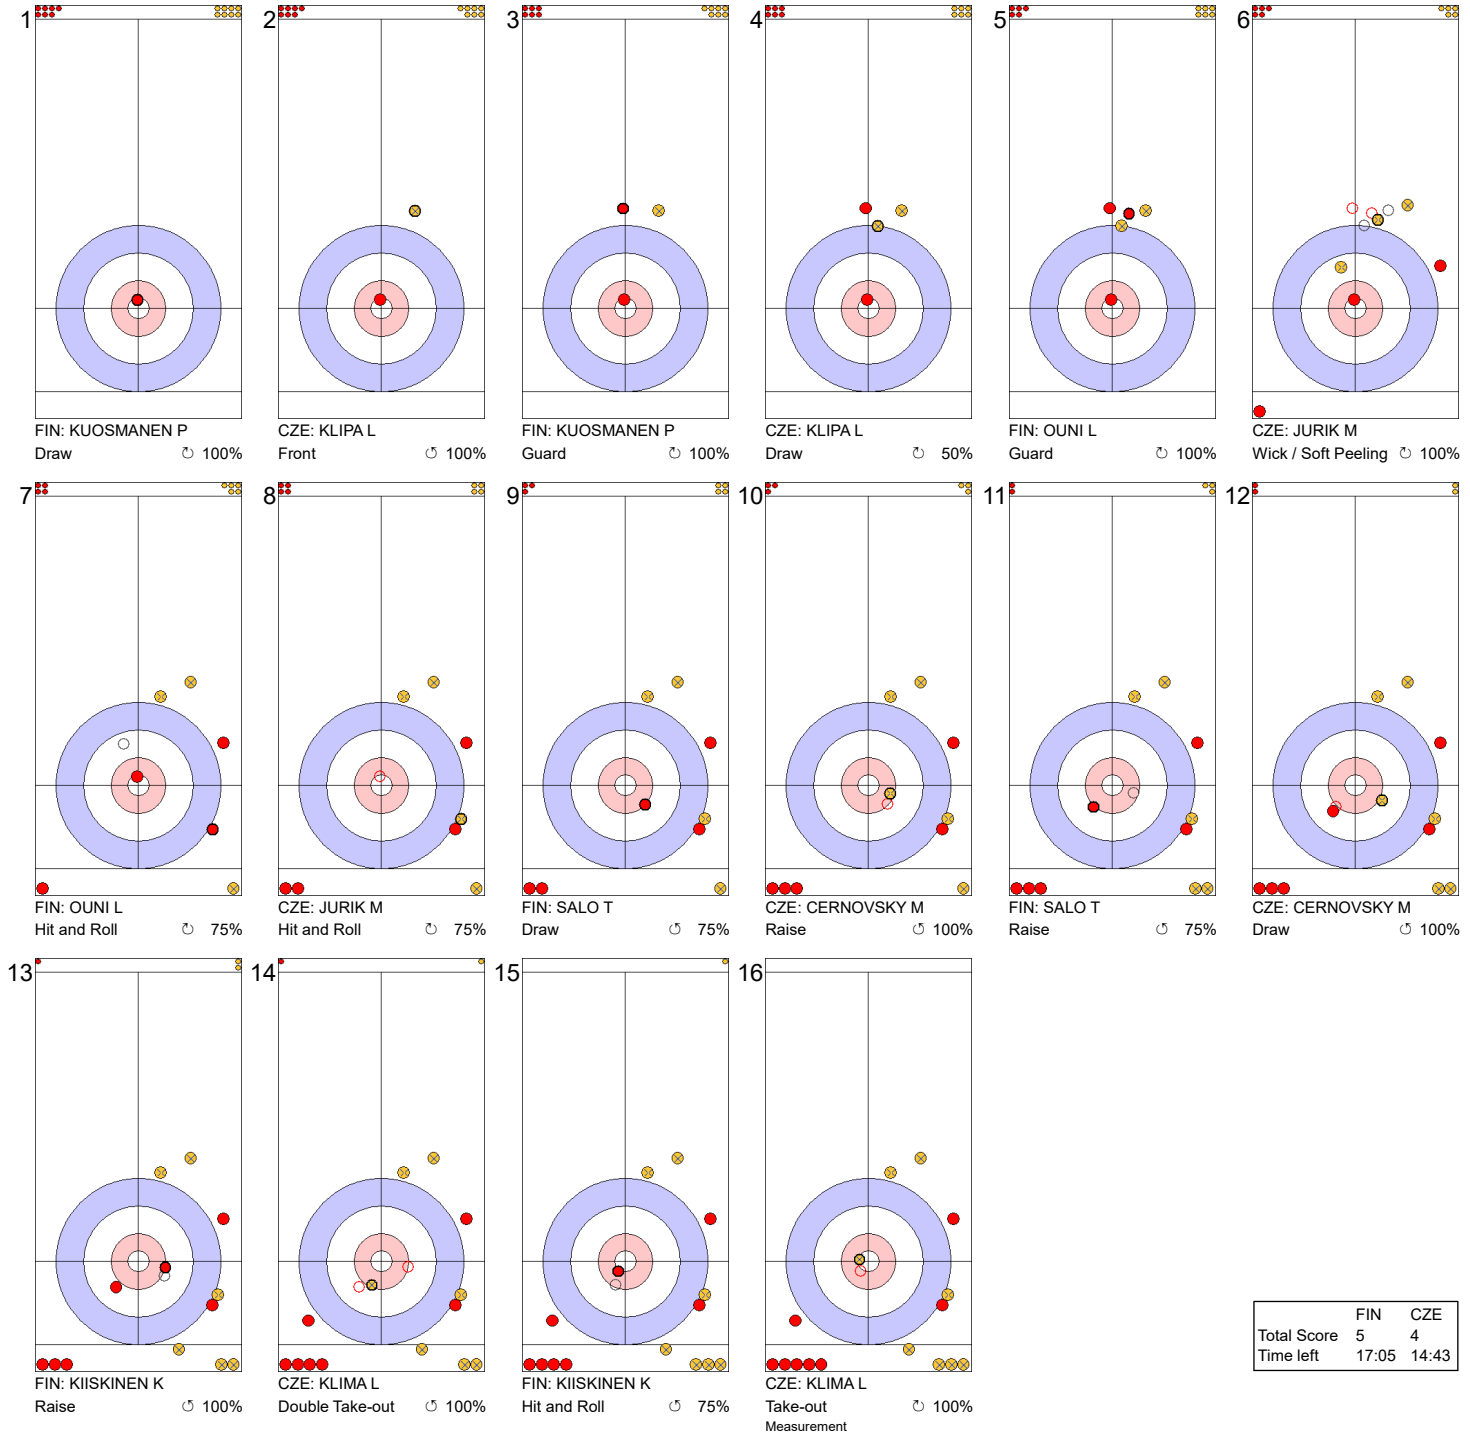

**Game - Shot by Shot**

**Legend:**  
 ↻ Clockwise      ↺ Counter-clockwise      - Not considered

**Game - Shot by Shot**

**Legend:**  
 ↻ Clockwise      ↺ Counter-clockwise      - Not considered

**Game - Shot by Shot**

**Legend:**  
 ↻ Clockwise      ↺ Counter-clockwise      - Not considered

**Game - Shot by Shot**

**Legend:**  
 ↻ Clockwise   ↺ Counter-clockwise   - Not considered

**Game - Shot by Shot**

**Legend:**  
 ↻ Clockwise      ↺ Counter-clockwise      - Not considered

**Game - Shot by Shot**

**End 6**    ● **FIN - Finland** 5 + 0 (this end) = 5    ● **CZE - Czechia** 2 + 2 (this end) = 4

	FIN	CZE
Total Score	5	4
Time left	17:05	14:43

**Legend:**  
 ↻ Clockwise      ↺ Counter-clockwise      - Not considered