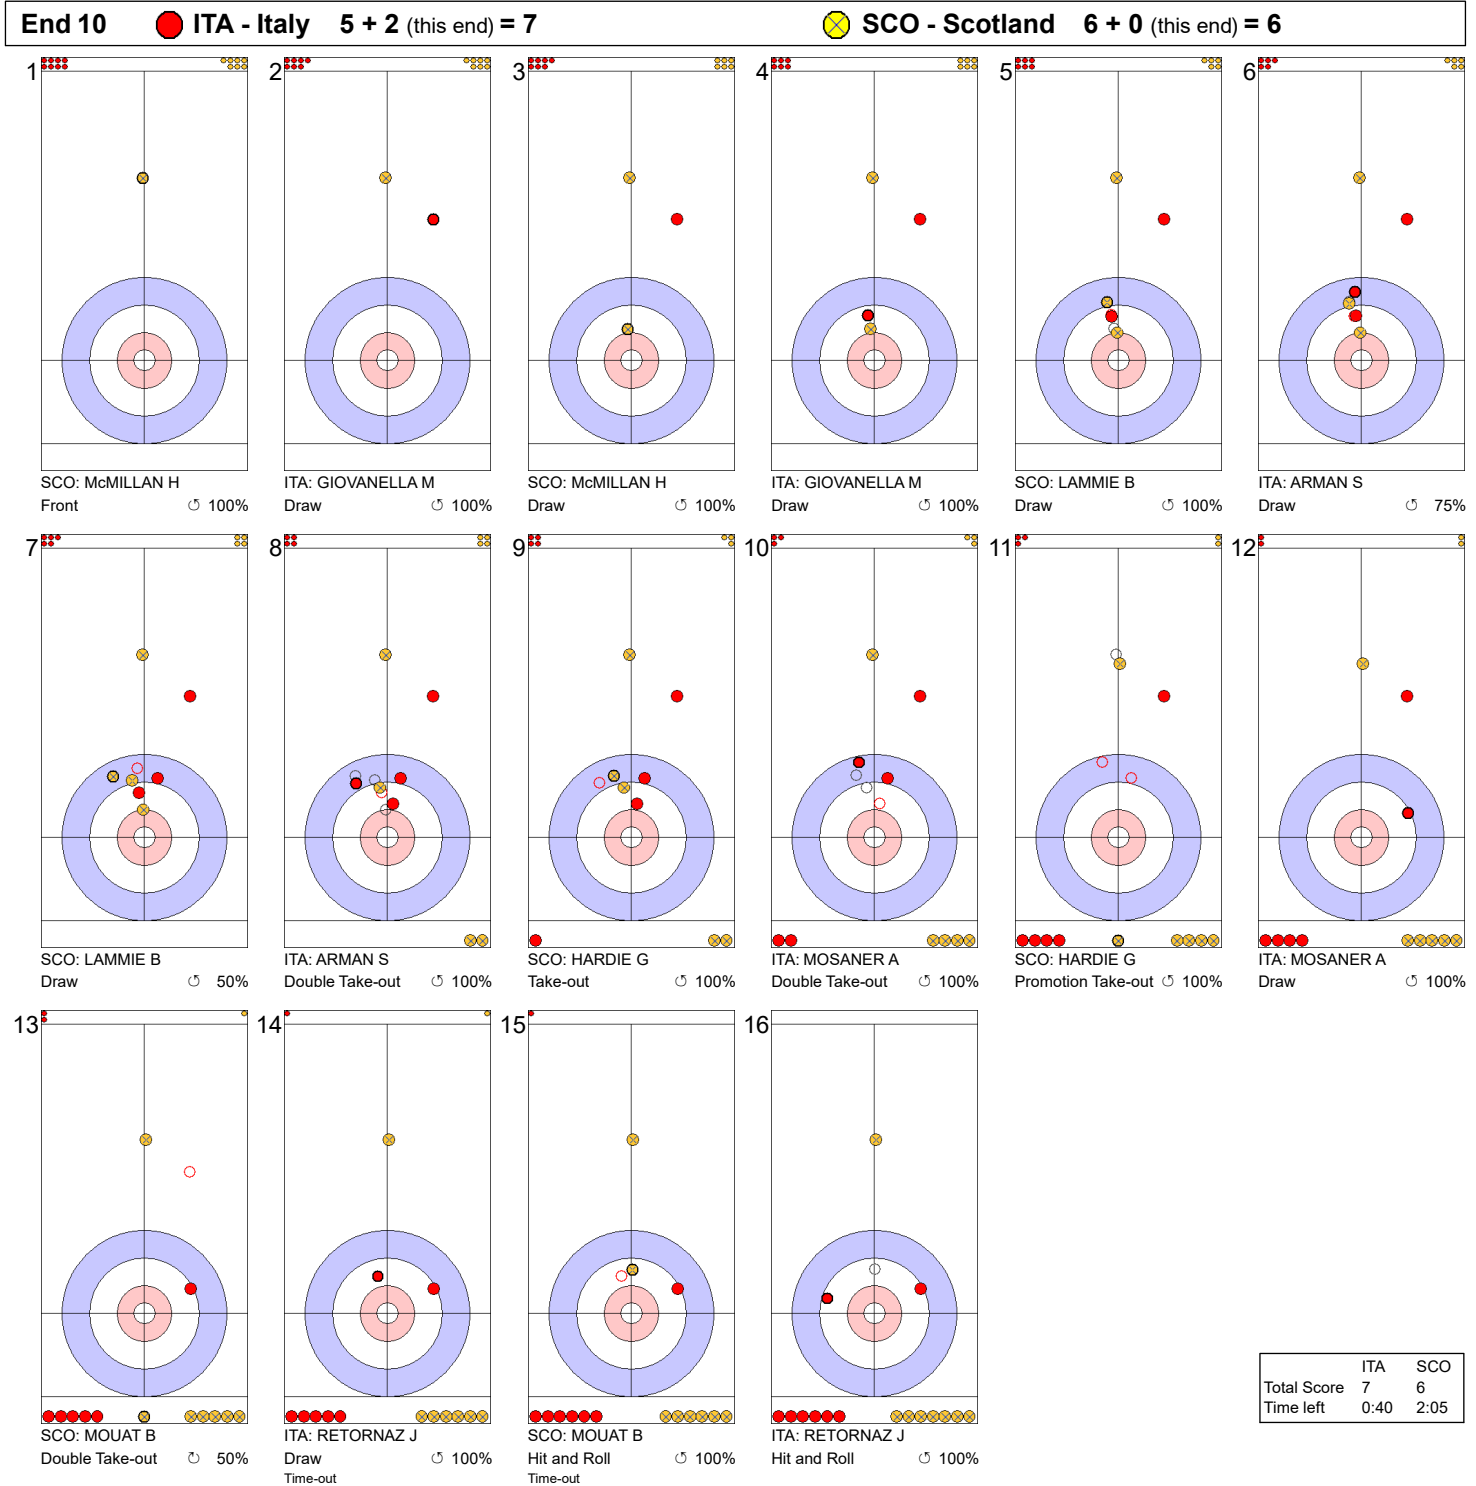

Game - Shot by Shot

End 5 ● **ITA - Italy** 3 + 0 (this end) = 3 ● **SCO - Scotland** 3 + 1 (this end) = 4

| | ITA | SCO |
|-------------|-------|-------|
| Total Score | 3 | 4 |
| Time left | 20:21 | 18:33 |

Legend:
 ↻ Clockwise ↺ Counter-clockwise - Not considered

Game - Shot by Shot

Legend:
 ↻ Clockwise ↺ Counter-clockwise - Not considered

Game - Shot by Shot

Legend:
 ↻ Clockwise ↺ Counter-clockwise - Not considered

Game - Shot by Shot

End 9 ● **ITA - Italy** **5 + 0 (this end) = 5** ● **SCO - Scotland** **6 + 0 (this end) = 6**

| | ITA | SCO |
|-------------|------|------|
| Total Score | 5 | 6 |
| Time left | 4:10 | 5:42 |

Legend:
 ↻ Clockwise ↺ Counter-clockwise - Not considered

Game - Shot by Shot

Legend:
 ↻ Clockwise ↺ Counter-clockwise - Not considered