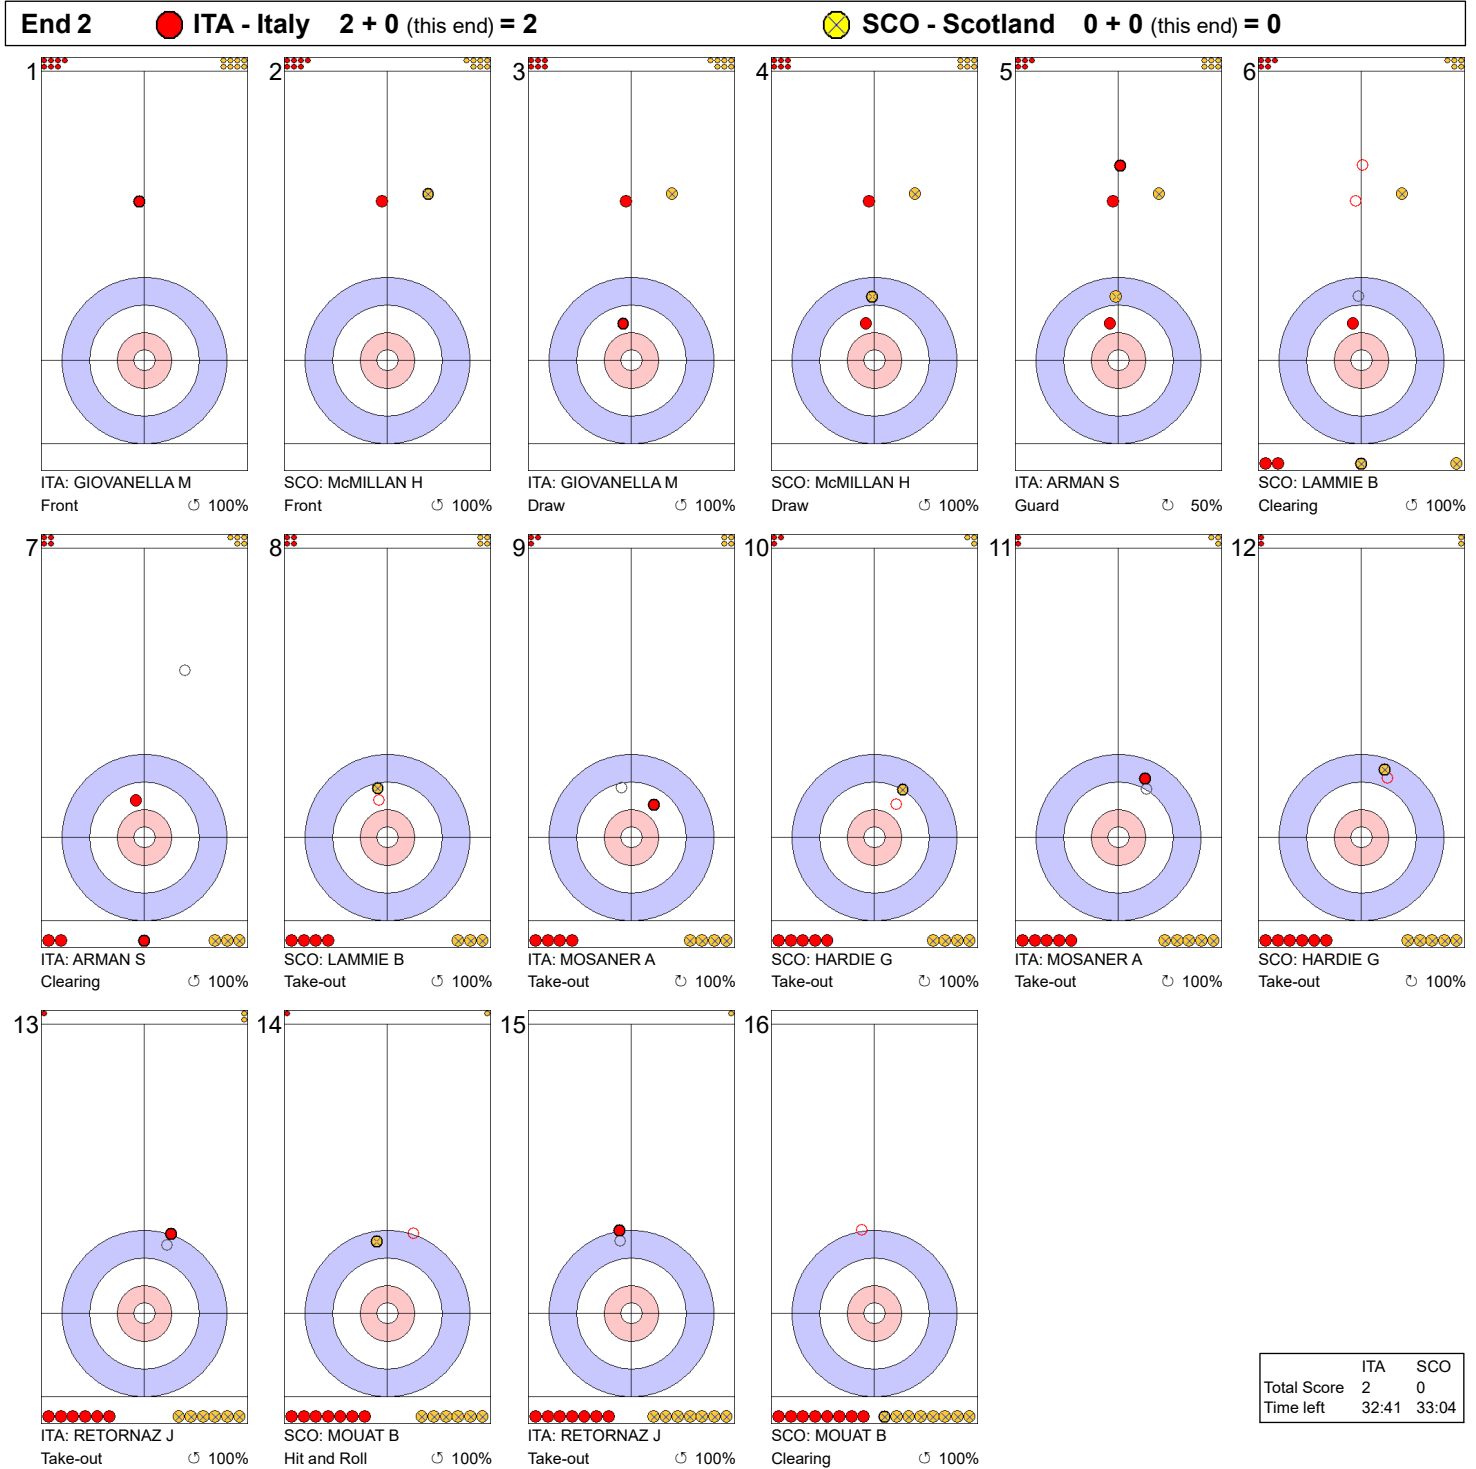

Game - Shot by Shot

End 1 ● **ITA - Italy** 0 + 2 (this end) = 2 ● **SCO - Scotland** 0 + 0 (this end) = 0

| | ITA | SCO |
|-------------|-------|-------|
| Total Score | 2 | 0 |
| Time left | 34:28 | 34:38 |

Legend:
 ↻ Clockwise ↺ Counter-clockwise - Not considered

Game - Shot by Shot

Legend:
 ↻ Clockwise ↺ Counter-clockwise - Not considered

Game - Shot by Shot

End 3 ● **ITA - Italy** **2 + 0** (this end) = **2** ● **SCO - Scotland** **0 + 3** (this end) = **3**

| | ITA | SCO |
|-------------|-------|-------|
| Total Score | 2 | 3 |
| Time left | 28:41 | 28:55 |

Legend:
 ↻ Clockwise ↺ Counter-clockwise - Not considered

Game - Shot by Shot

Legend:
 ↻ Clockwise ↺ Counter-clockwise - Not considered

Game - Shot by Shot

End 5 ● **ITA - Italy** 3 + 0 (this end) = 3 ● **SCO - Scotland** 3 + 1 (this end) = 4

| | ITA | SCO |
|-------------|-------|-------|
| Total Score | 3 | 4 |
| Time left | 20:21 | 18:33 |