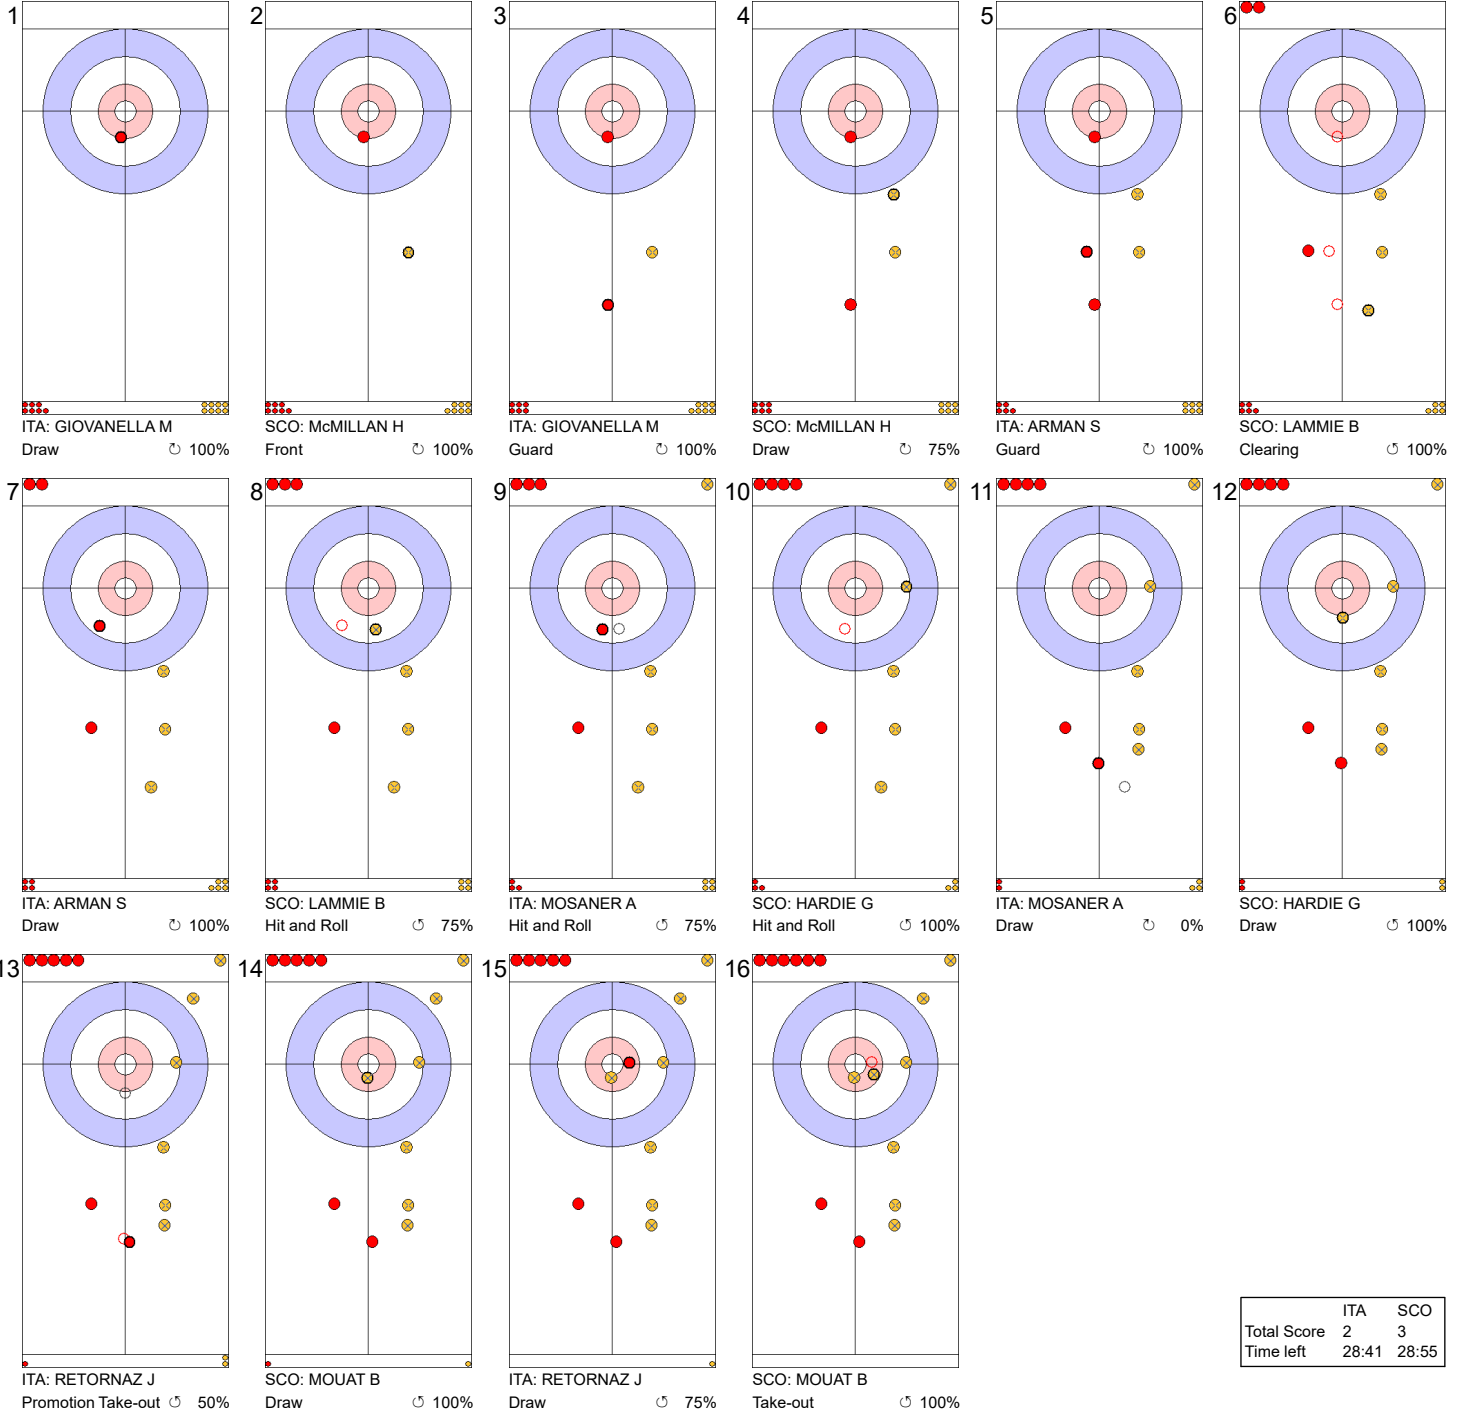

Game - Shot by Shot

End 1 ● **ITA - Italy** 0 + 2 (this end) = 2 ● **SCO - Scotland** 0 + 0 (this end) = 0

| | ITA | SCO |
|-------------|-------|-------|
| Total Score | 2 | 0 |
| Time left | 34:28 | 34:38 |

Legend:
 ↻ Clockwise ↺ Counter-clockwise - Not considered

Game - Shot by Shot

Legend:
 ↻ Clockwise ↺ Counter-clockwise - Not considered

Game - Shot by Shot

End 3 ● **ITA - Italy** **2 + 0** (this end) = **2** ● **SCO - Scotland** **0 + 3** (this end) = **3**

| | ITA | SCO |
|-------------|-------|-------|
| Total Score | 2 | 3 |
| Time left | 28:41 | 28:55 |

Legend:
 ↻ Clockwise ↺ Counter-clockwise - Not considered

Game - Shot by Shot

Legend:
 ↻ Clockwise ↺ Counter-clockwise - Not considered

Game - Shot by Shot

End 5 ● **ITA - Italy** 3 + 0 (this end) = 3 ● **SCO - Scotland** 3 + 1 (this end) = 4

| | ITA | SCO |
|-------------|-------|-------|
| Total Score | 3 | 4 |
| Time left | 20:21 | 18:33 |