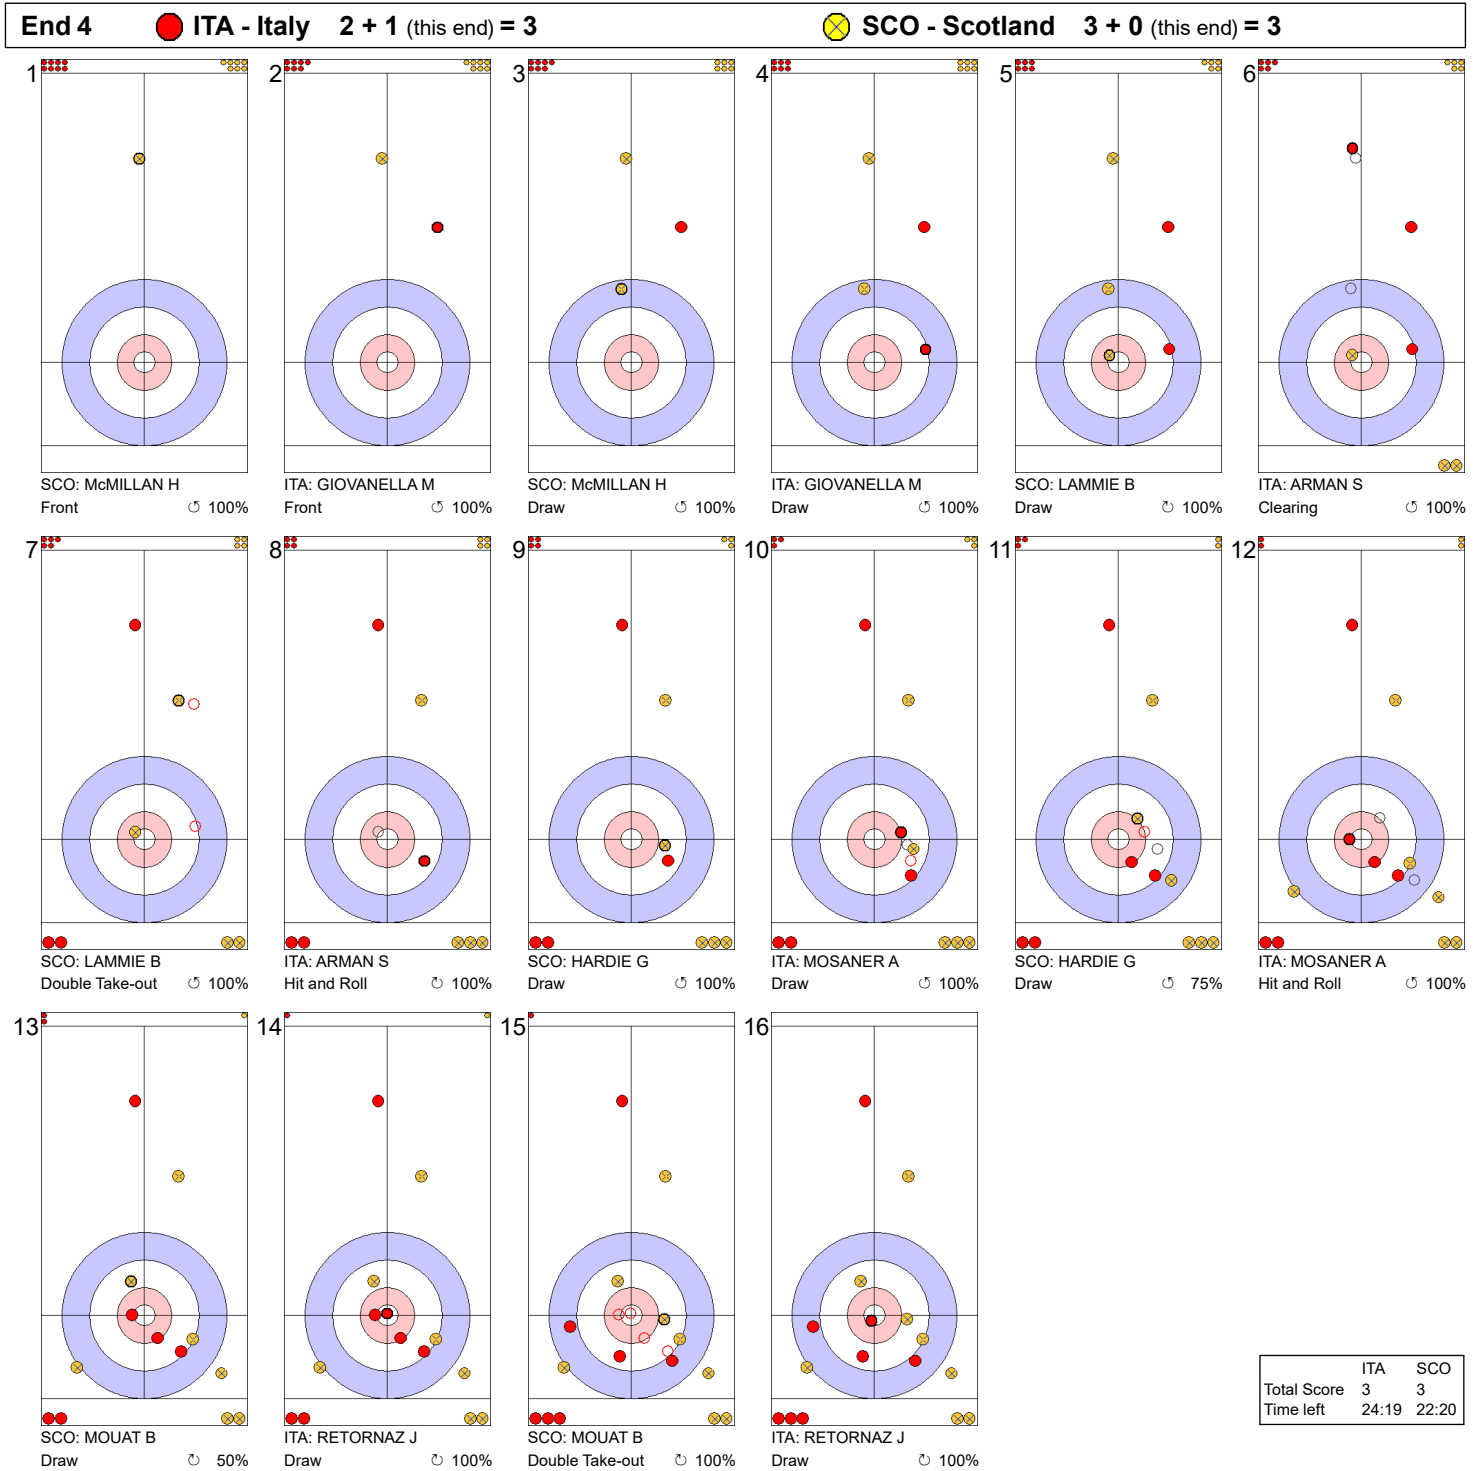

Game - Shot by Shot

End 1 ● **ITA - Italy** 0 + 2 (this end) = 2 ● **SCO - Scotland** 0 + 0 (this end) = 0

| | ITA | SCO |
|-------------|-------|-------|
| Total Score | 2 | 0 |
| Time left | 34:28 | 34:38 |

Legend:
 ↻ Clockwise ↺ Counter-clockwise - Not considered

Game - Shot by Shot

Legend:
 ↻ Clockwise ↺ Counter-clockwise - Not considered

Game - Shot by Shot

End 3 ● **ITA - Italy** **2 + 0** (this end) = **2** ● **SCO - Scotland** **0 + 3** (this end) = **3**

| | ITA | SCO |
|-------------|-------|-------|
| Total Score | 2 | 3 |
| Time left | 28:41 | 28:55 |

Legend:
 ↻ Clockwise ↺ Counter-clockwise - Not considered

Game - Shot by Shot

Legend:
 ↻ Clockwise ↺ Counter-clockwise - Not considered

Game - Shot by Shot

End 5 ● **ITA - Italy** 3 + 0 (this end) = 3 ● **SCO - Scotland** 3 + 1 (this end) = 4

| | ITA | SCO |
|-------------|-------|-------|
| Total Score | 3 | 4 |
| Time left | 20:21 | 18:33 |