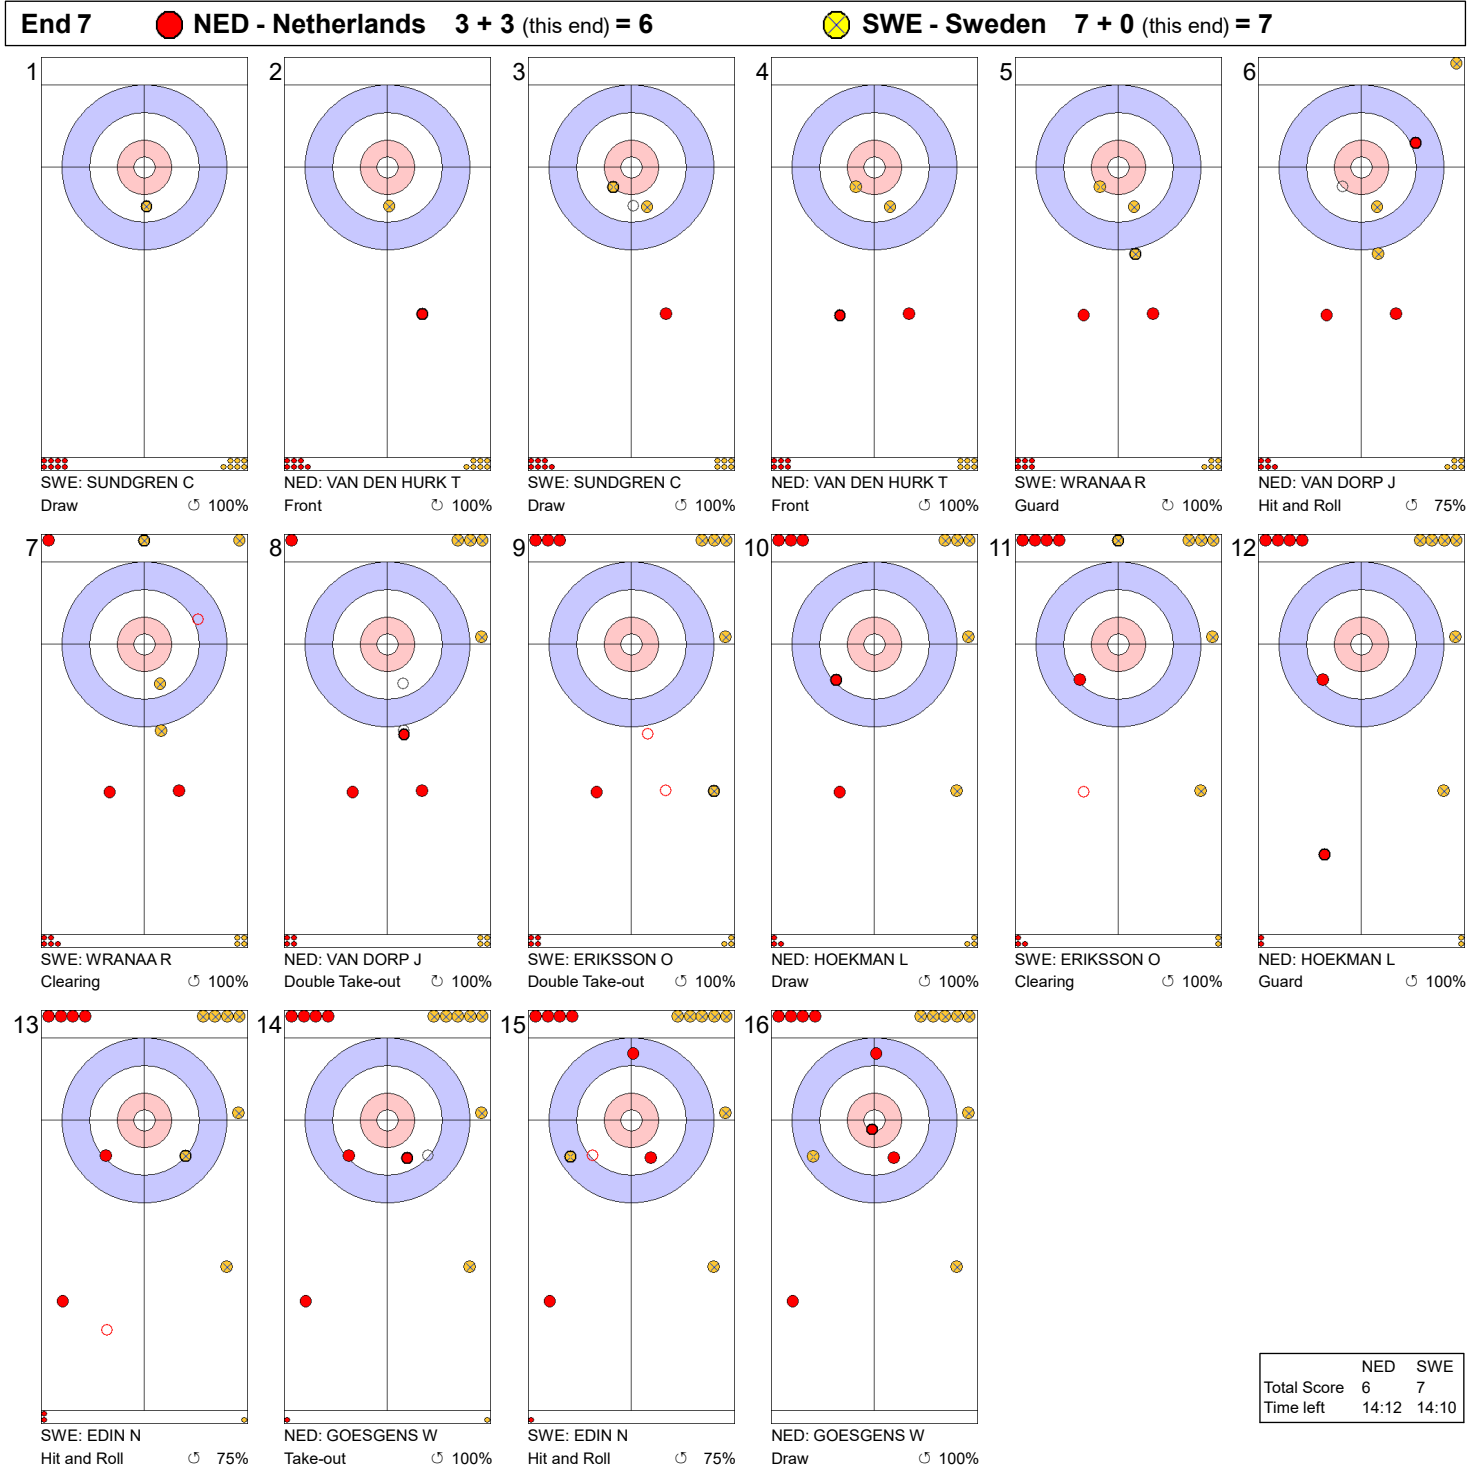

Game - Shot by Shot

Legend:
 ↻ Clockwise ↺ Counter-clockwise - Not considered

Game - Shot by Shot

Legend:
 ↻ Clockwise ↺ Counter-clockwise - Not considered

Game - Shot by Shot

Legend:
 ↻ Clockwise ↺ Counter-clockwise - Not considered

Game - Shot by Shot

Legend:
 ↻ Clockwise ↺ Counter-clockwise - Not considered

Game - Shot by Shot

	NED	SWE
Total Score	3	4
Time left	21:08	21:02

Legend:
 ⌚ Clockwise ⌚ Counter-clockwise - Not considered

Game - Shot by Shot

Legend:
 ↻ Clockwise ↺ Counter-clockwise - Not considered

Game - Shot by Shot

Legend:
 ↻ Clockwise ↺ Counter-clockwise - Not considered

Game - Shot by Shot

Legend:
 ↻ Clockwise ↺ Counter-clockwise - Not considered

Game - Shot by Shot

Legend:
 ↻ Clockwise ↺ Counter-clockwise - Not considered

Game - Shot by Shot

End 10 ● **NED - Netherlands** 7 + 0 (this end) = 7 ● **SWE - Sweden** 8 + 3 (this end) = 11

	NED	SWE
Total Score	7	11
Time left	0:49	5:13