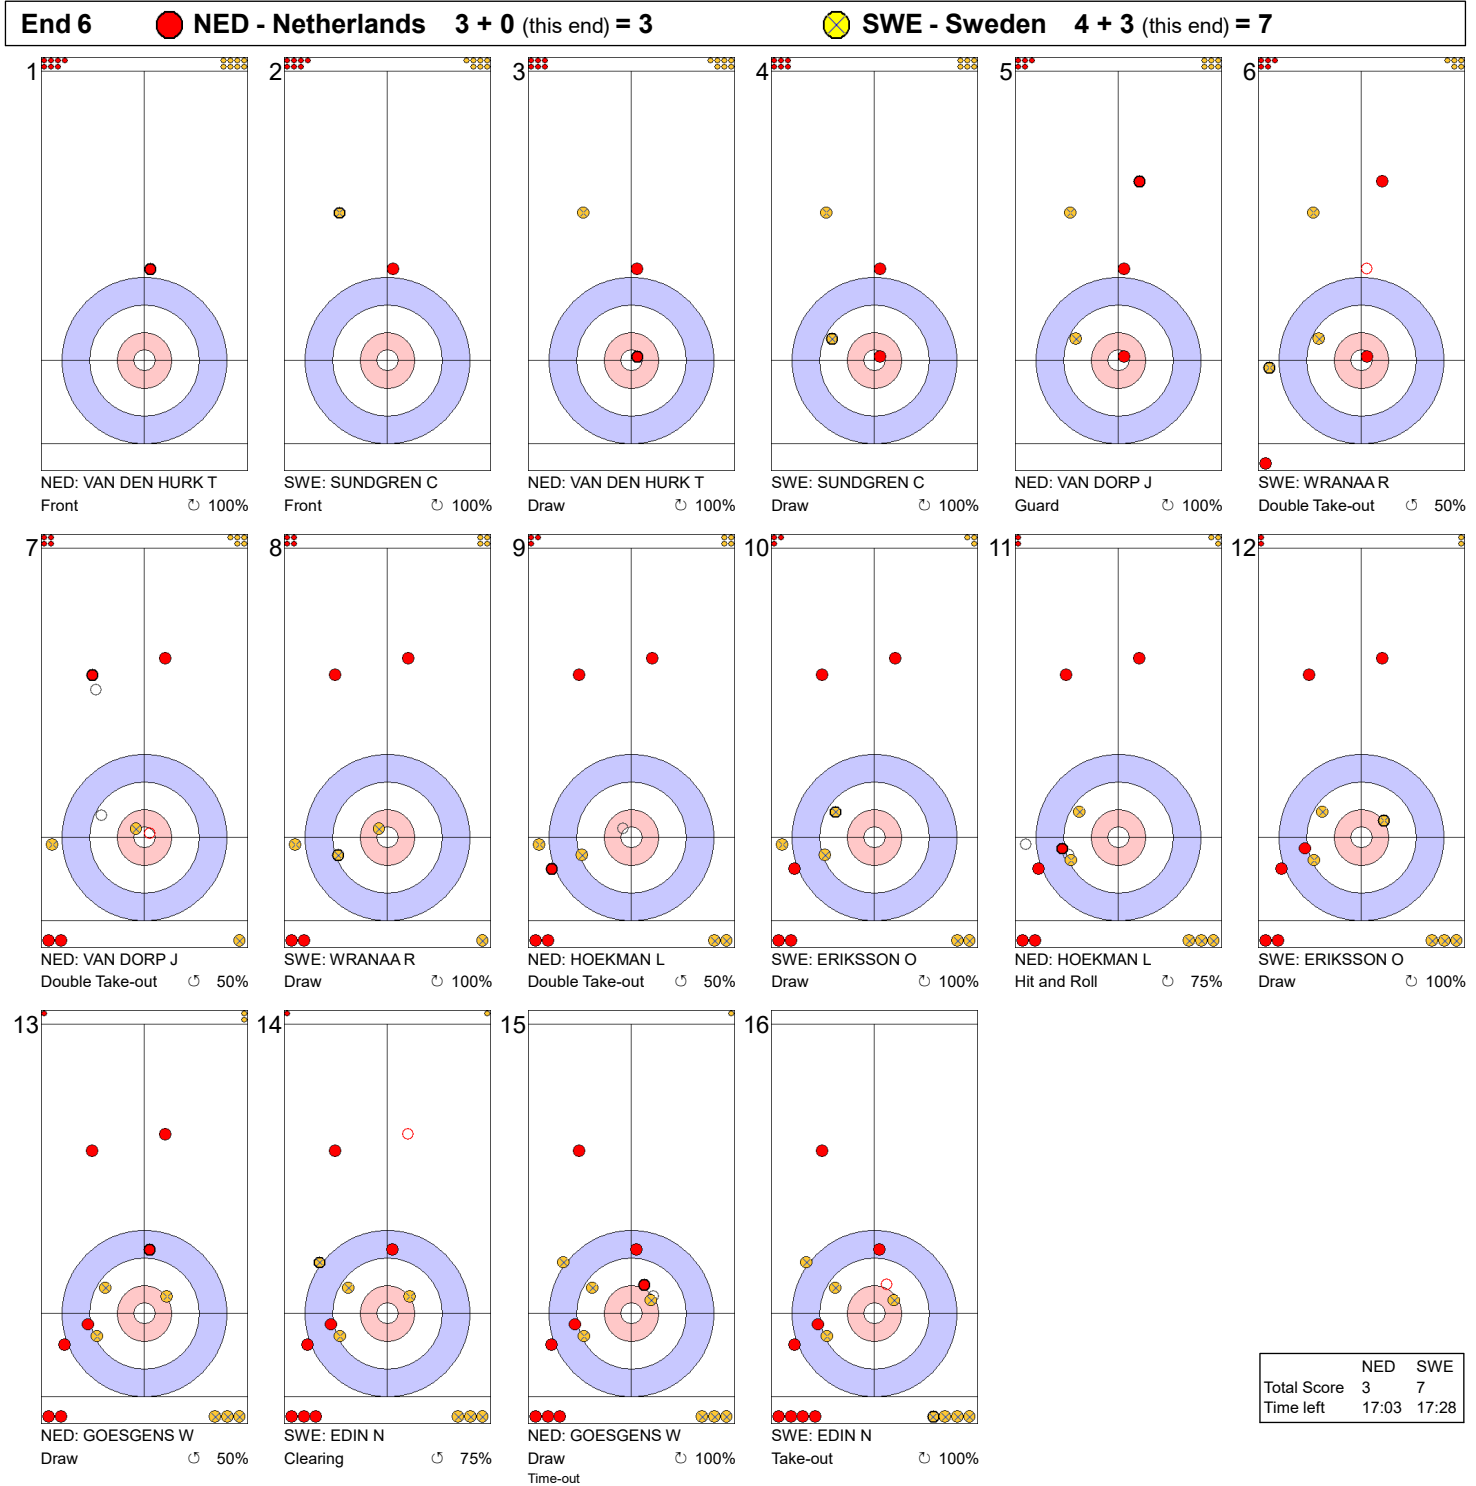

Game - Shot by Shot

Legend:
 ↻ Clockwise ↺ Counter-clockwise - Not considered

Game - Shot by Shot

Legend:
 ↻ Clockwise ↺ Counter-clockwise - Not considered

Game - Shot by Shot

Legend:
 ↻ Clockwise ↺ Counter-clockwise - Not considered

Game - Shot by Shot

Legend:
 ↻ Clockwise ↺ Counter-clockwise - Not considered

Game - Shot by Shot

	NED	SWE
Total Score	3	4
Time left	21:08	21:02

Legend:
 ⌚ Clockwise ⌚ Counter-clockwise - Not considered

Game - Shot by Shot

Legend:
 ↻ Clockwise ↺ Counter-clockwise - Not considered

Game - Shot by Shot

Legend:
 ↻ Clockwise ↺ Counter-clockwise - Not considered

Game - Shot by Shot

Legend:
 ↻ Clockwise ↺ Counter-clockwise - Not considered

Game - Shot by Shot

Legend:
 ↻ Clockwise ↺ Counter-clockwise - Not considered

Game - Shot by Shot

End 10 ● **NED - Netherlands** 7 + 0 (this end) = 7 ● **SWE - Sweden** 8 + 3 (this end) = 11

	NED	SWE
Total Score	7	11
Time left	0:49	5:13