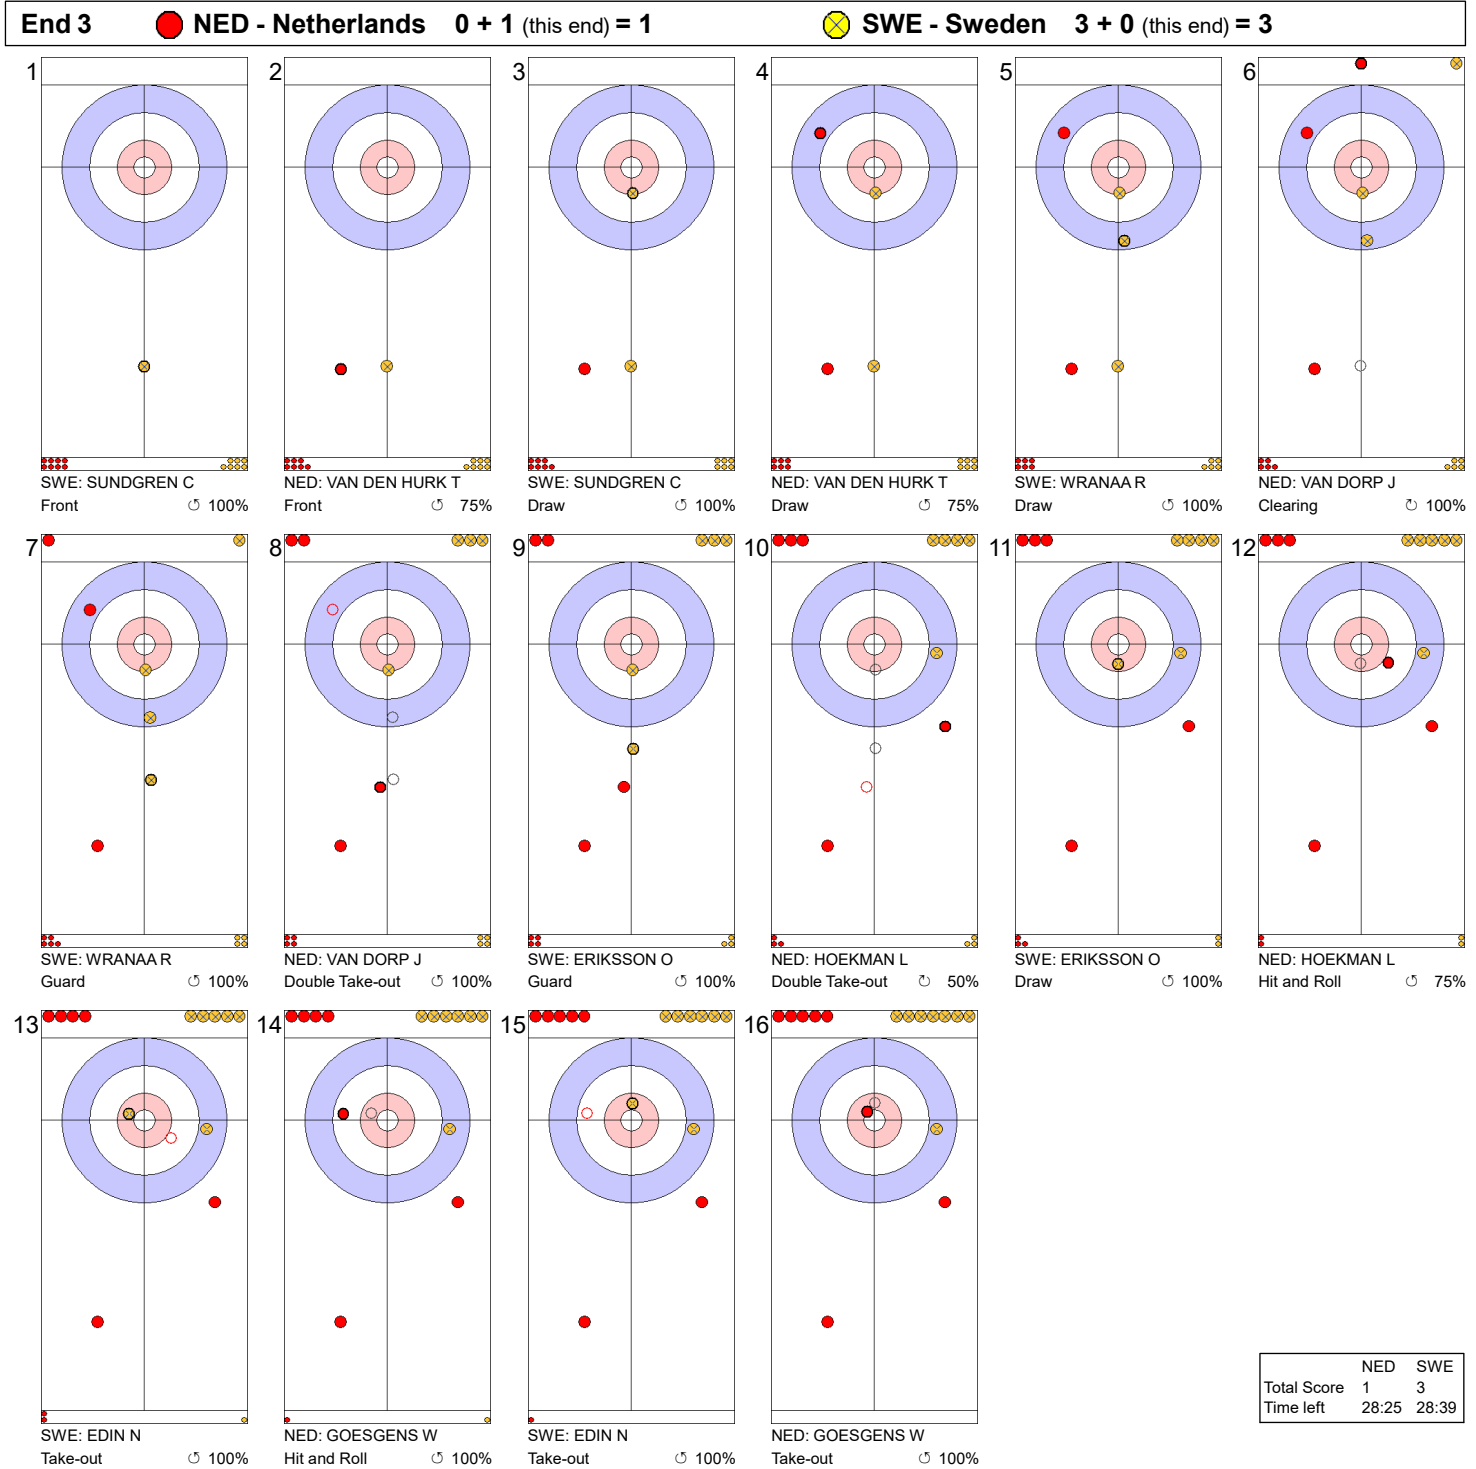

Game - Shot by Shot

Legend:
 ↻ Clockwise ↺ Counter-clockwise - Not considered

Game - Shot by Shot

Legend:
 ↻ Clockwise ↺ Counter-clockwise - Not considered

Game - Shot by Shot

Legend:
 ↻ Clockwise ↺ Counter-clockwise - Not considered

Game - Shot by Shot

Legend:
 ↻ Clockwise ↺ Counter-clockwise - Not considered

Game - Shot by Shot

	NED	SWE
Total Score	3	4
Time left	21:08	21:02

Legend:
 ⌚ Clockwise ⌚ Counter-clockwise - Not considered

Game - Shot by Shot

Legend:
 ↻ Clockwise ↺ Counter-clockwise - Not considered

Game - Shot by Shot

Legend:
 ↻ Clockwise ↺ Counter-clockwise - Not considered

Game - Shot by Shot

Legend:
 ↻ Clockwise ↺ Counter-clockwise - Not considered

Game - Shot by Shot

Legend:
 ↻ Clockwise ↺ Counter-clockwise - Not considered

Game - Shot by Shot

End 10 ● **NED - Netherlands** 7 + 0 (this end) = 7 ● **SWE - Sweden** 8 + 3 (this end) = 11

	NED	SWE
Total Score	7	11
Time left	0:49	5:13