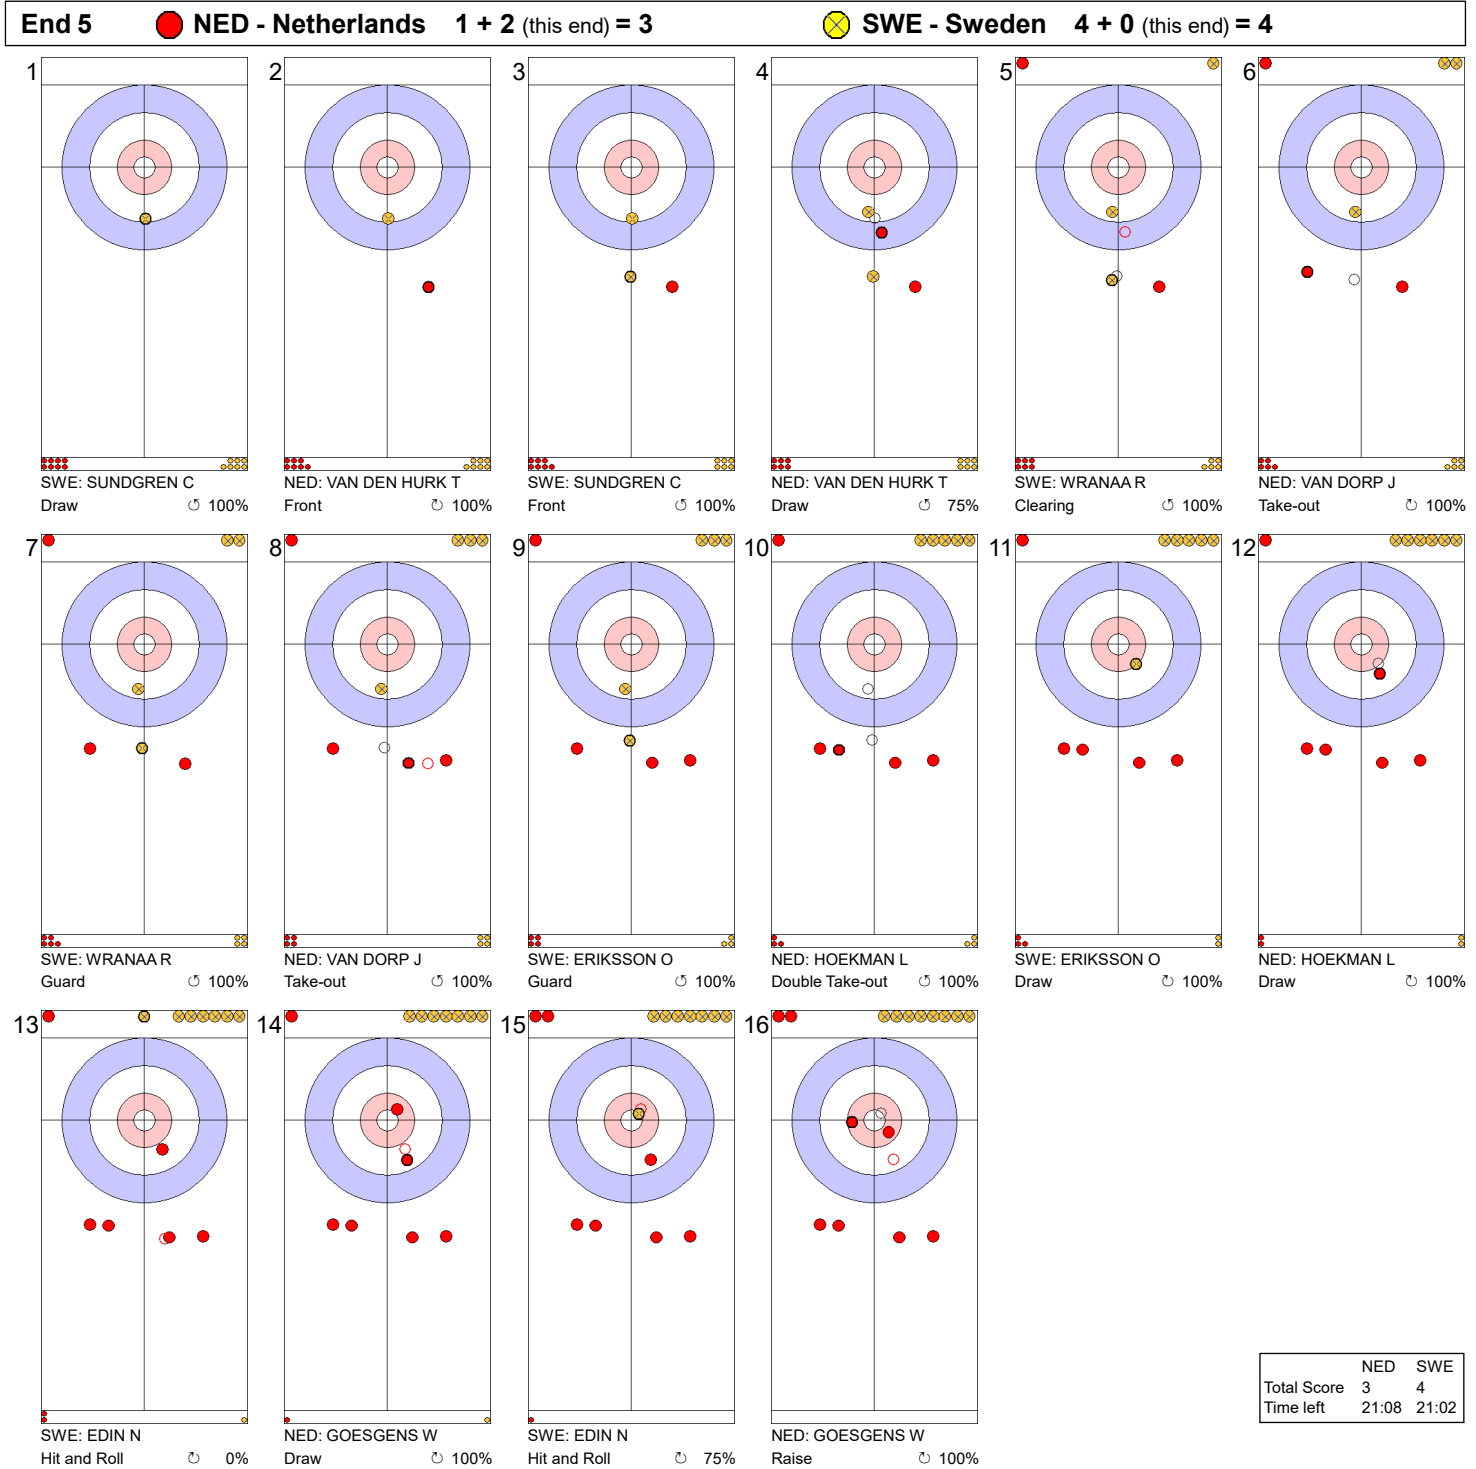

Game - Shot by Shot

Legend:
 ↻ Clockwise ↺ Counter-clockwise - Not considered

Game - Shot by Shot

Legend:
 ↻ Clockwise ↺ Counter-clockwise - Not considered

Game - Shot by Shot

Legend:
 ↻ Clockwise ↺ Counter-clockwise - Not considered

Game - Shot by Shot

Legend:
 ↻ Clockwise ↺ Counter-clockwise - Not considered

Game - Shot by Shot

	NED	SWE
Total Score	3	4
Time left	21:08	21:02

Legend:
 ⌚ Clockwise ⌚ Counter-clockwise - Not considered

Game - Shot by Shot

Legend:
 ↻ Clockwise ↺ Counter-clockwise - Not considered

Game - Shot by Shot

Legend:
 ↻ Clockwise ↺ Counter-clockwise - Not considered

Game - Shot by Shot

Legend:
 ↻ Clockwise ↺ Counter-clockwise - Not considered

Game - Shot by Shot

Legend:
 ↻ Clockwise ↺ Counter-clockwise - Not considered

Game - Shot by Shot

End 10 ● **NED - Netherlands** 7 + 0 (this end) = 7 ● **SWE - Sweden** 8 + 3 (this end) = 11

	NED	SWE
Total Score	7	11
Time left	0:49	5:13