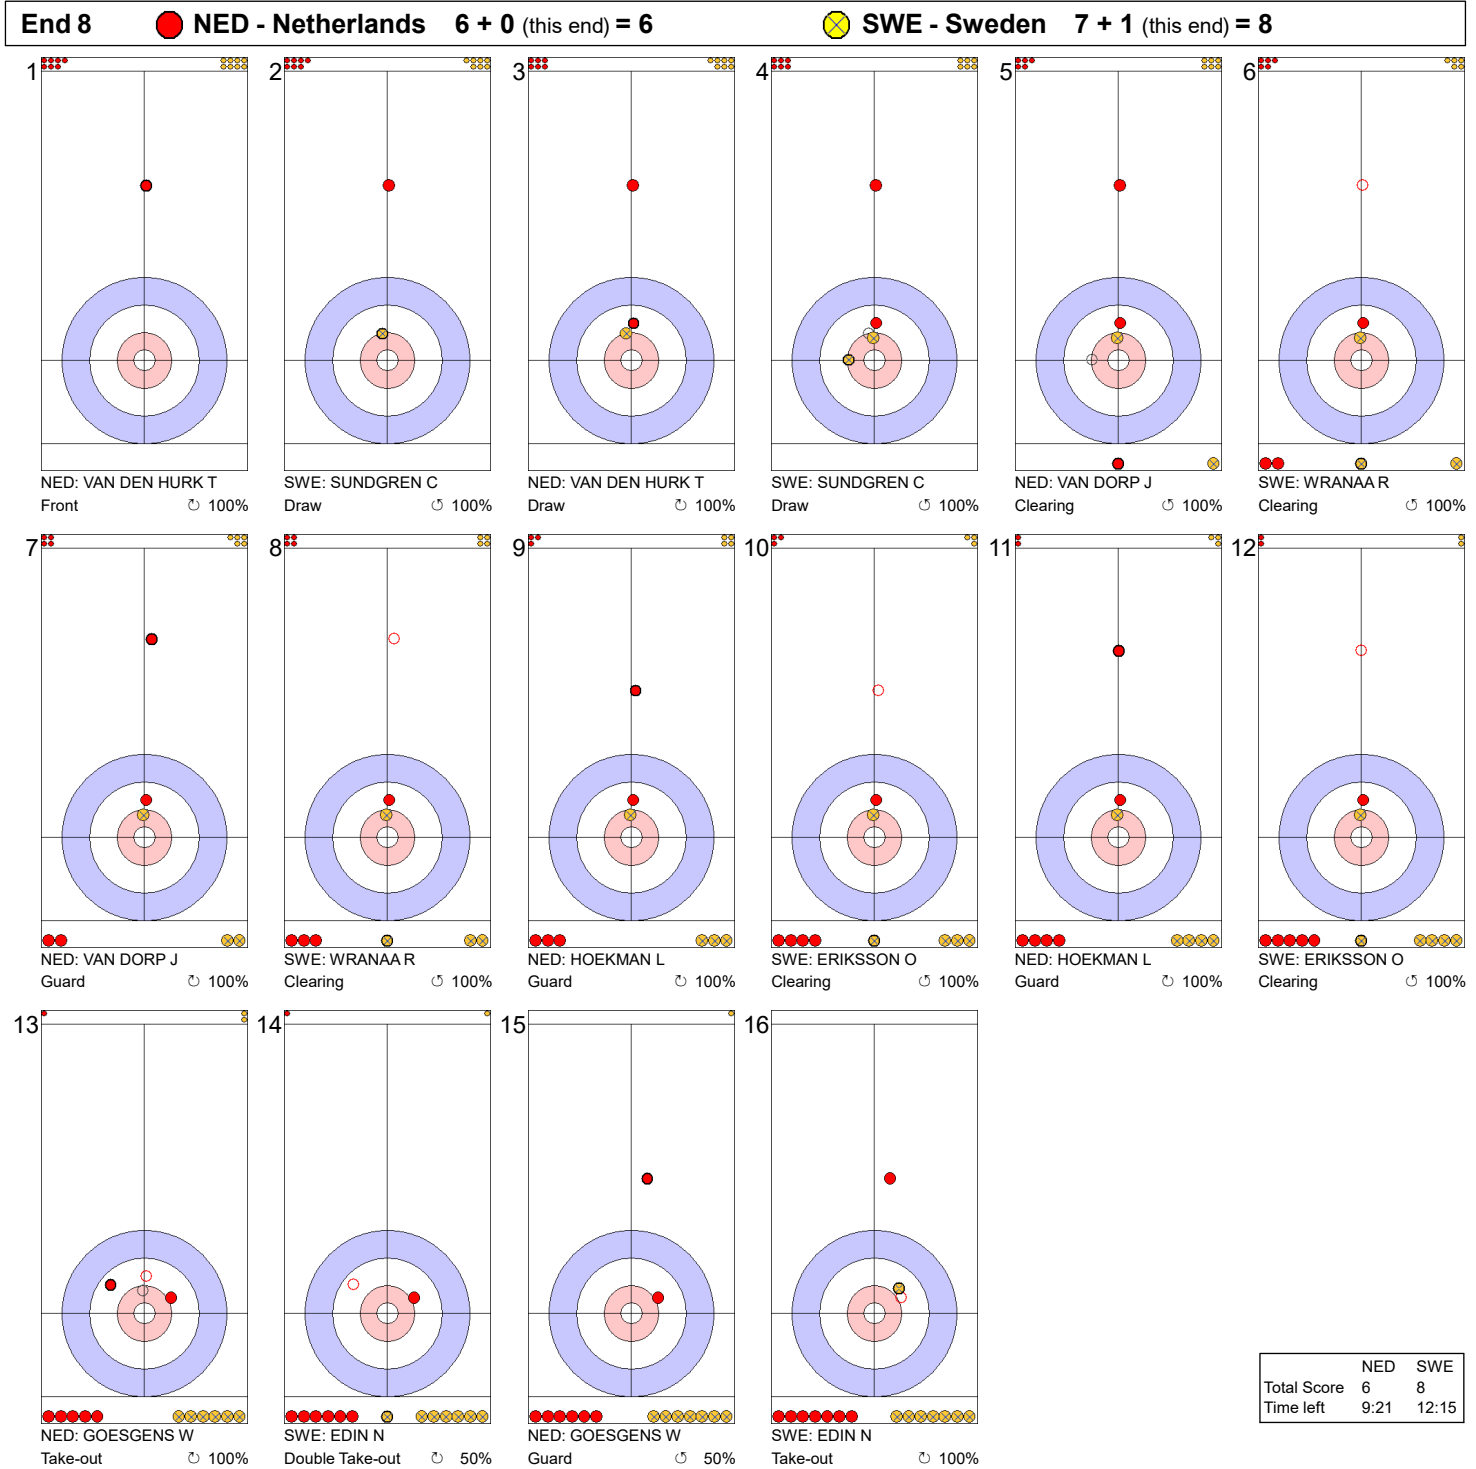

Game - Shot by Shot

Legend:
 ↻ Clockwise ↺ Counter-clockwise - Not considered

Game - Shot by Shot

Legend:
 ↻ Clockwise ↺ Counter-clockwise - Not considered

Game - Shot by Shot

Legend:
 ↻ Clockwise ↺ Counter-clockwise - Not considered

Game - Shot by Shot

Legend:
 ↻ Clockwise ↺ Counter-clockwise - Not considered

Game - Shot by Shot

	NED	SWE
Total Score	3	4
Time left	21:08	21:02

Legend:
 ⌚ Clockwise ⌚ Counter-clockwise - Not considered

Game - Shot by Shot

Legend:
 ↻ Clockwise ↺ Counter-clockwise - Not considered

Game - Shot by Shot

Legend:
 ↻ Clockwise ↺ Counter-clockwise - Not considered

Game - Shot by Shot

Legend:
 ↻ Clockwise ↺ Counter-clockwise - Not considered

Game - Shot by Shot

Legend:
 ↻ Clockwise ↺ Counter-clockwise - Not considered

Game - Shot by Shot

End 10 ● **NED - Netherlands** 7 + 0 (this end) = 7 ● **SWE - Sweden** 8 + 3 (this end) = 11

	NED	SWE
Total Score	7	11
Time left	0:49	5:13