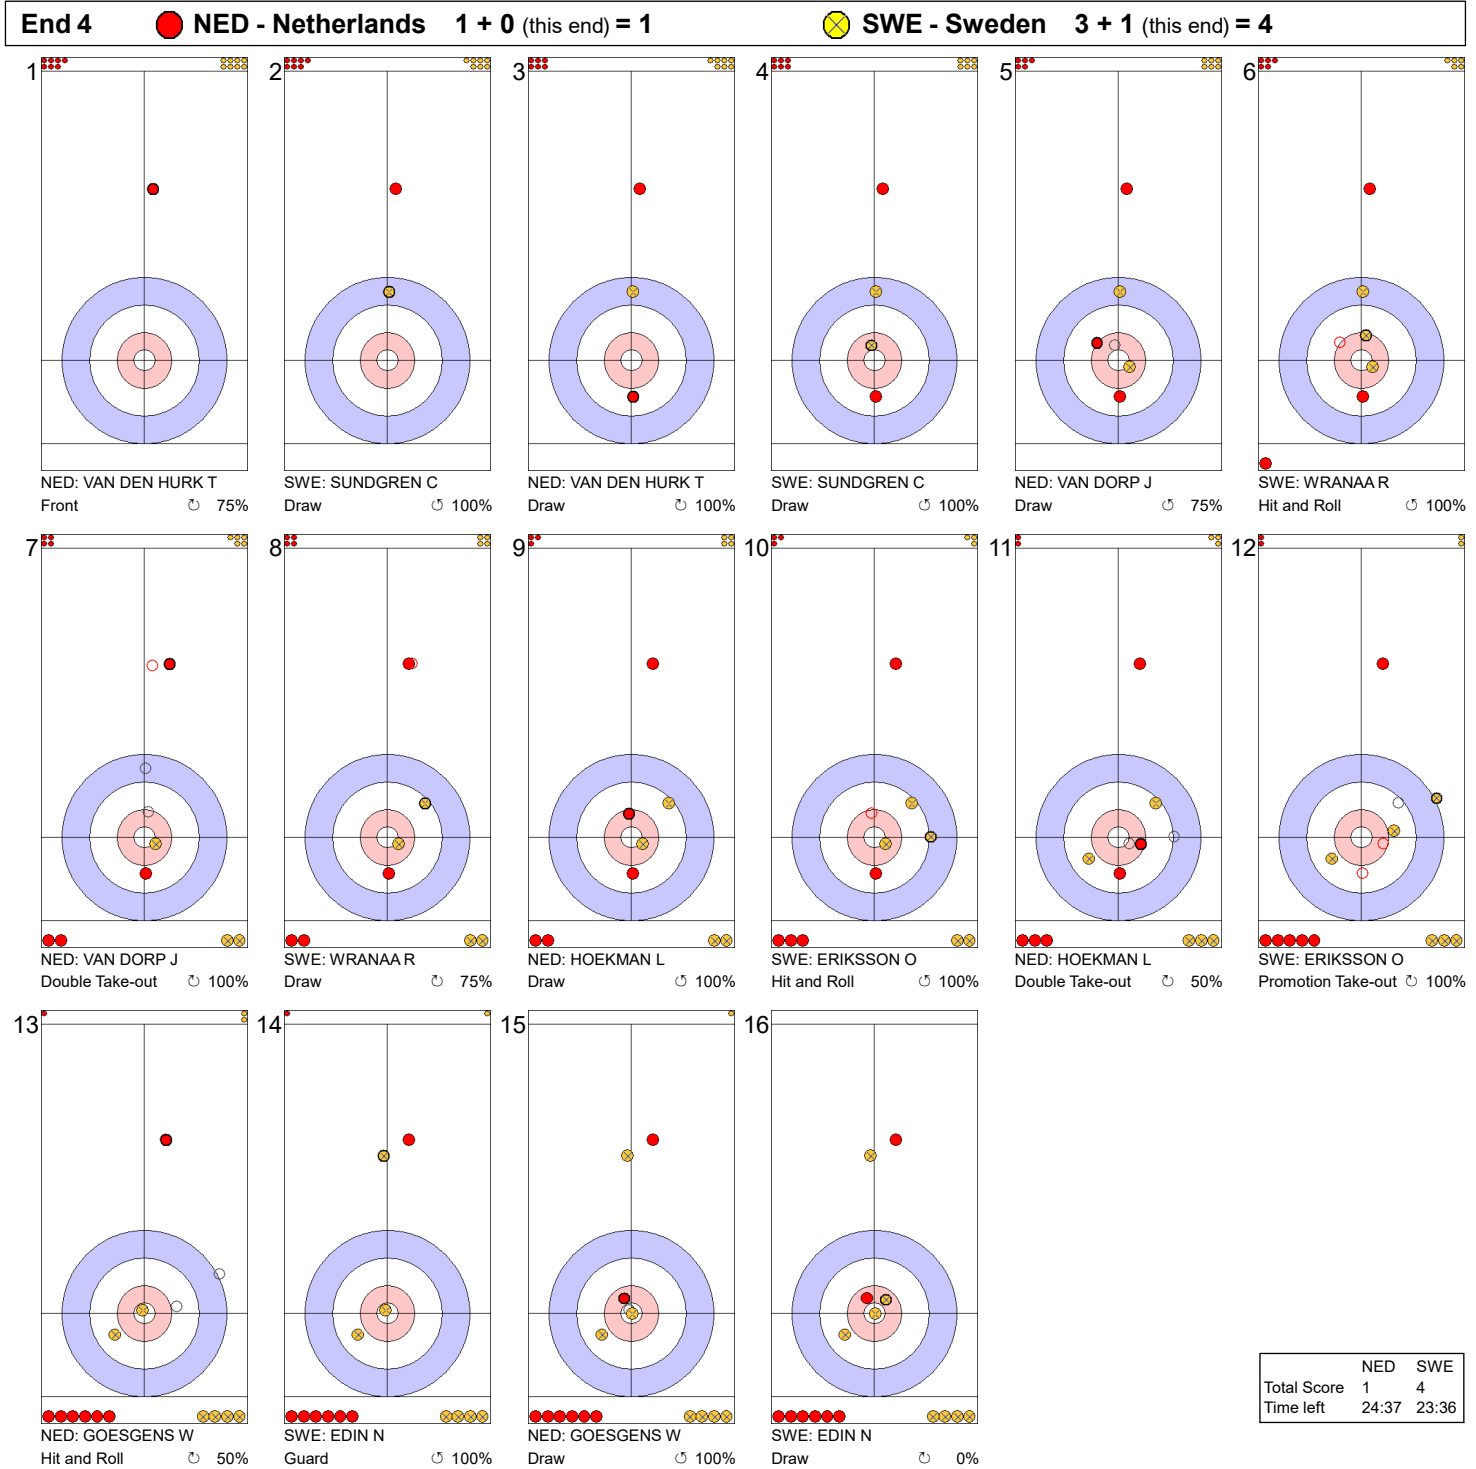

Game - Shot by Shot

Legend:
 ↻ Clockwise ↺ Counter-clockwise - Not considered

Game - Shot by Shot

Legend:
 ↻ Clockwise ↺ Counter-clockwise - Not considered

Game - Shot by Shot

Legend:
 ↻ Clockwise ↺ Counter-clockwise - Not considered

Game - Shot by Shot

Legend:
 ↻ Clockwise ↺ Counter-clockwise - Not considered

Game - Shot by Shot

	NED	SWE
Total Score	3	4
Time left	21:08	21:02

Legend:
 ⌚ Clockwise ⌚ Counter-clockwise - Not considered

Game - Shot by Shot

Legend:
 ↻ Clockwise ↺ Counter-clockwise - Not considered

Game - Shot by Shot

Legend:
 ↻ Clockwise ↺ Counter-clockwise - Not considered

Game - Shot by Shot

Legend:
 ↻ Clockwise ↺ Counter-clockwise - Not considered

Game - Shot by Shot

Legend:
 ↻ Clockwise ↺ Counter-clockwise - Not considered

Game - Shot by Shot

End 10 ● **NED - Netherlands** 7 + 0 (this end) = 7 ● **SWE - Sweden** 8 + 3 (this end) = 11

	NED	SWE
Total Score	7	11
Time left	0:49	5:13