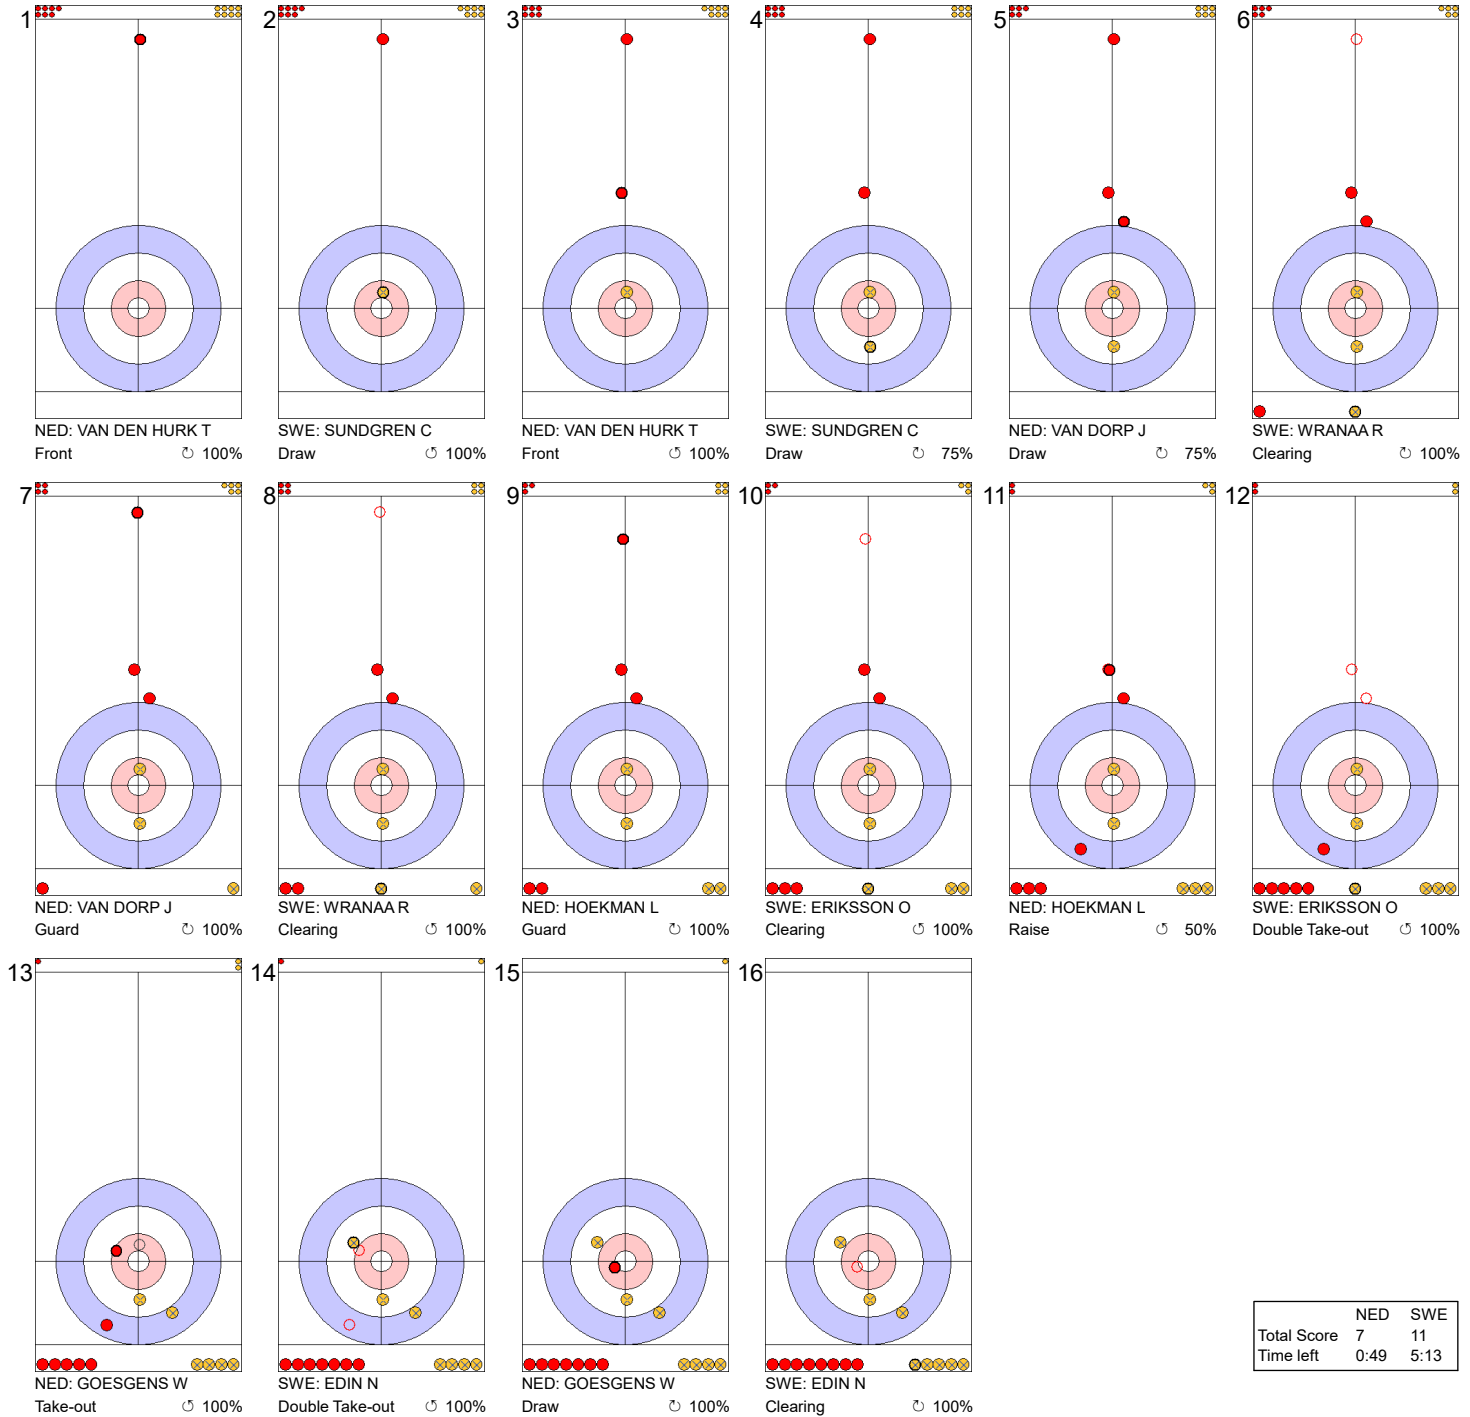

Game - Shot by Shot

Legend:
 ↻ Clockwise ↺ Counter-clockwise - Not considered

Game - Shot by Shot

	NED	SWE
Total Score	3	4
Time left	21:08	21:02

Legend:
 ⌚ Clockwise ⌚ Counter-clockwise - Not considered

Game - Shot by Shot

Legend:
 ↻ Clockwise ↺ Counter-clockwise - Not considered

Game - Shot by Shot

Legend:
 ↻ Clockwise ↺ Counter-clockwise - Not considered

Game - Shot by Shot

Legend:
 ↻ Clockwise ↺ Counter-clockwise - Not considered

Game - Shot by Shot

Legend:
 ↻ Clockwise ↺ Counter-clockwise - Not considered

Game - Shot by Shot

End 10 ● **NED - Netherlands** 7 + 0 (this end) = 7 ● **SWE - Sweden** 8 + 3 (this end) = 11

	NED	SWE
Total Score	7	11
Time left	0:49	5:13

Legend:
 ↻ Clockwise ↺ Counter-clockwise - Not considered