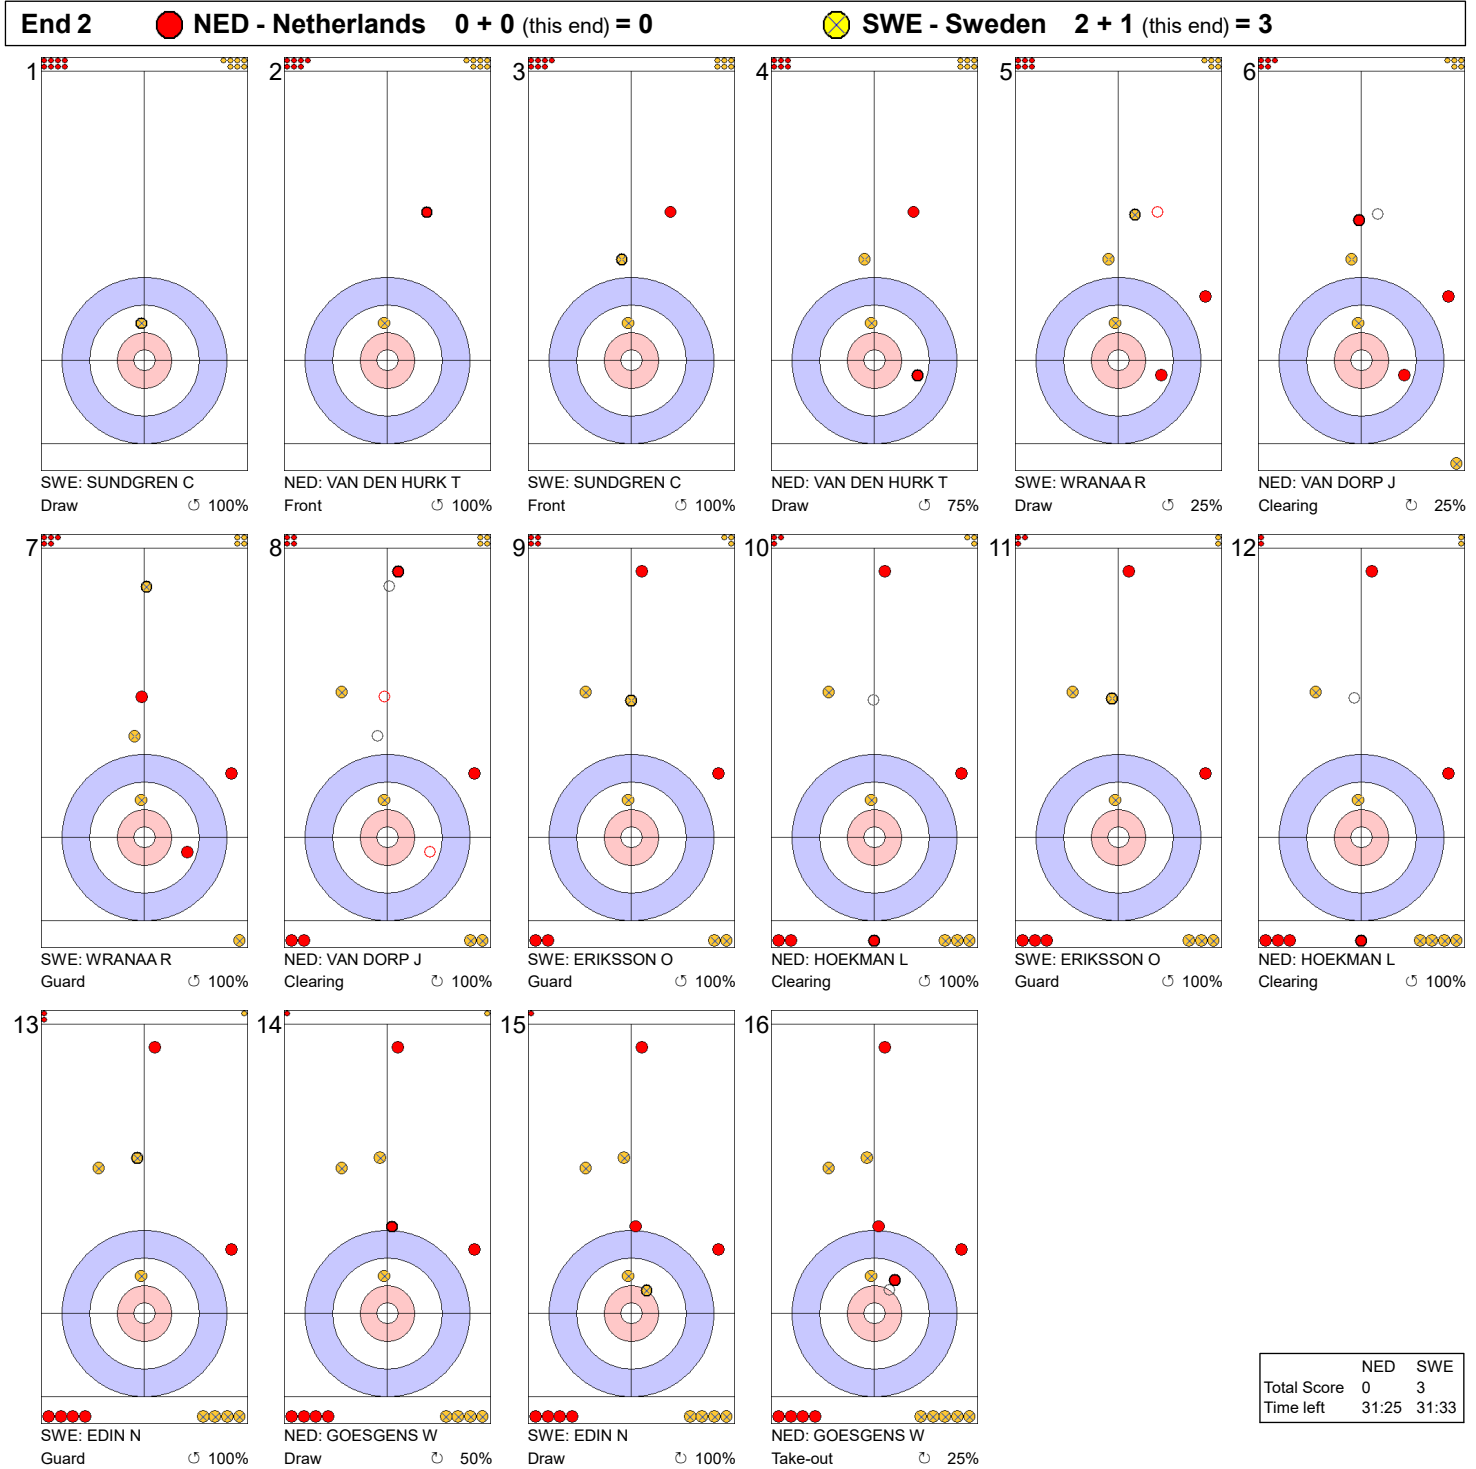

Game - Shot by Shot

Legend:
 ↻ Clockwise ↺ Counter-clockwise - Not considered

Game - Shot by Shot

Legend:
 ↻ Clockwise ↺ Counter-clockwise - Not considered

Game - Shot by Shot

Legend:
 ↻ Clockwise ↺ Counter-clockwise - Not considered

Game - Shot by Shot

Legend:
 ↻ Clockwise ↺ Counter-clockwise - Not considered

Game - Shot by Shot

	NED	SWE
Total Score	3	4
Time left	21:08	21:02

Legend:
 ⌚ Clockwise ⌚ Counter-clockwise - Not considered

Game - Shot by Shot

Legend:
 ↻ Clockwise ↺ Counter-clockwise - Not considered

Game - Shot by Shot

Legend:
 ↻ Clockwise ↺ Counter-clockwise - Not considered

Game - Shot by Shot

Legend:
 ↻ Clockwise ↺ Counter-clockwise - Not considered

Game - Shot by Shot

Legend:
 ↻ Clockwise ↺ Counter-clockwise - Not considered

Game - Shot by Shot

End 10 ● **NED - Netherlands** 7 + 0 (this end) = 7 ● **SWE - Sweden** 8 + 3 (this end) = 11

	NED	SWE
Total Score	7	11
Time left	0:49	5:13