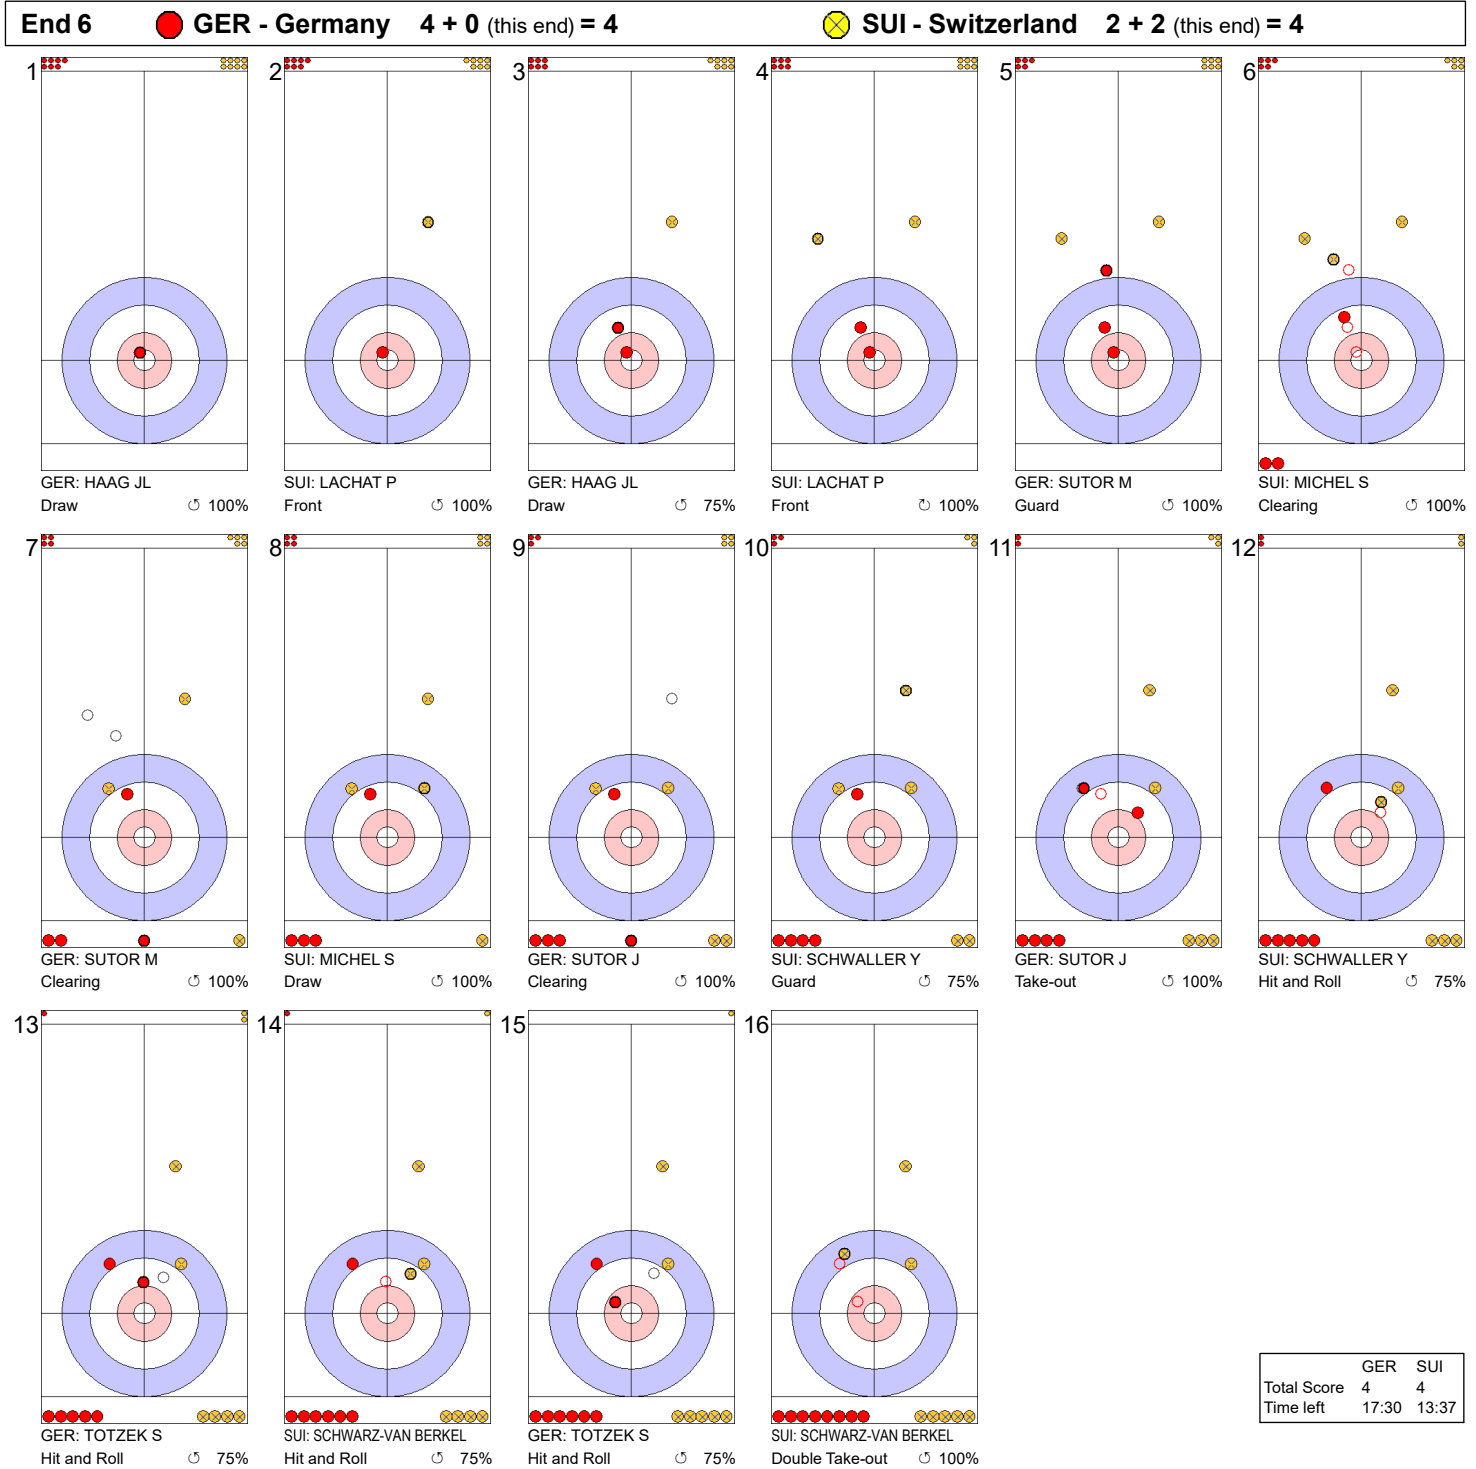

Game - Shot by Shot

Legend:
 Clockwise
 Counter-clockwise
 - Not considered

Game - Shot by Shot

	GER	SUI
Total Score	0	0
Time left	32:57	33:31

Legend:
 ⤵ Clockwise ⤴ Counter-clockwise - Not considered

Game - Shot by Shot

Legend:
 ↻ Clockwise ↺ Counter-clockwise - Not considered

Game - Shot by Shot

Legend:
 ↻ Clockwise ↺ Counter-clockwise - Not considered

Game - Shot by Shot

End 5 ● **GER - Germany** 0 + 4 (this end) = 4 ● **SUI - Switzerland** 2 + 0 (this end) = 2

	GER	SUI
Total Score	4	2
Time left	20:45	19:23

Legend:
 ↻ Clockwise ↺ Counter-clockwise - Not considered

Game - Shot by Shot

Legend:
 ↻ Clockwise ↺ Counter-clockwise - Not considered

Game - Shot by Shot

Legend:
 Clockwise
 Counter-clockwise
 - Not considered

Game - Shot by Shot

Legend:
 Clockwise
 Counter-clockwise
 - Not considered