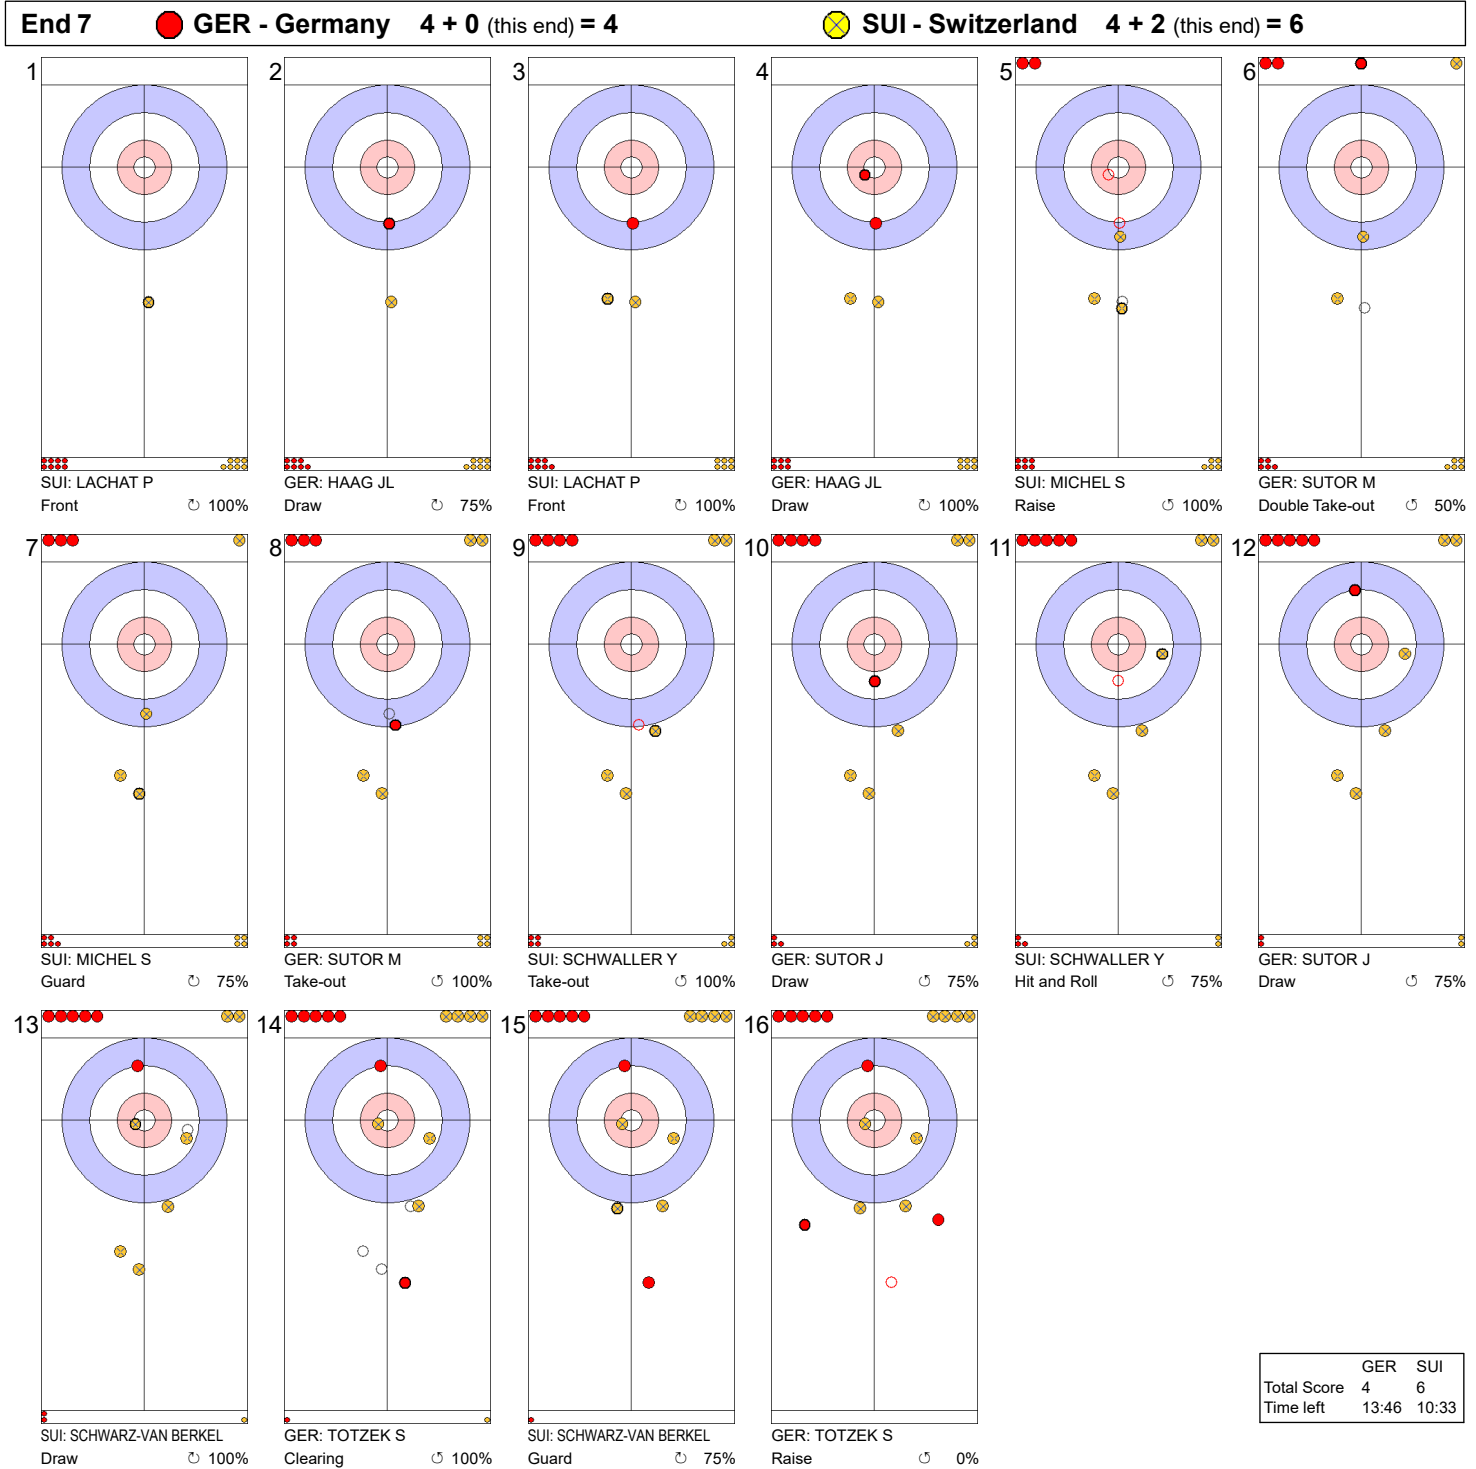

Game - Shot by Shot

Legend:
 Clockwise
 Counter-clockwise
 - Not considered

Game - Shot by Shot

	GER	SUI
Total Score	0	0
Time left	32:57	33:31

Legend:
 ⤵ Clockwise ⤴ Counter-clockwise - Not considered

Game - Shot by Shot

Legend:
 ↻ Clockwise ↺ Counter-clockwise - Not considered

Game - Shot by Shot

Legend:
 ↻ Clockwise ↺ Counter-clockwise - Not considered

Game - Shot by Shot

End 5 ● **GER - Germany** 0 + 4 (this end) = 4 ● **SUI - Switzerland** 2 + 0 (this end) = 2

	GER	SUI
Total Score	4	2
Time left	20:45	19:23

Legend:
 ↻ Clockwise ↺ Counter-clockwise - Not considered

Game - Shot by Shot

Legend:
 ↻ Clockwise ↺ Counter-clockwise - Not considered

Game - Shot by Shot

Legend:
 Clockwise
 Counter-clockwise
 - Not considered

Game - Shot by Shot

Legend:
 Clockwise
 Counter-clockwise
 - Not considered