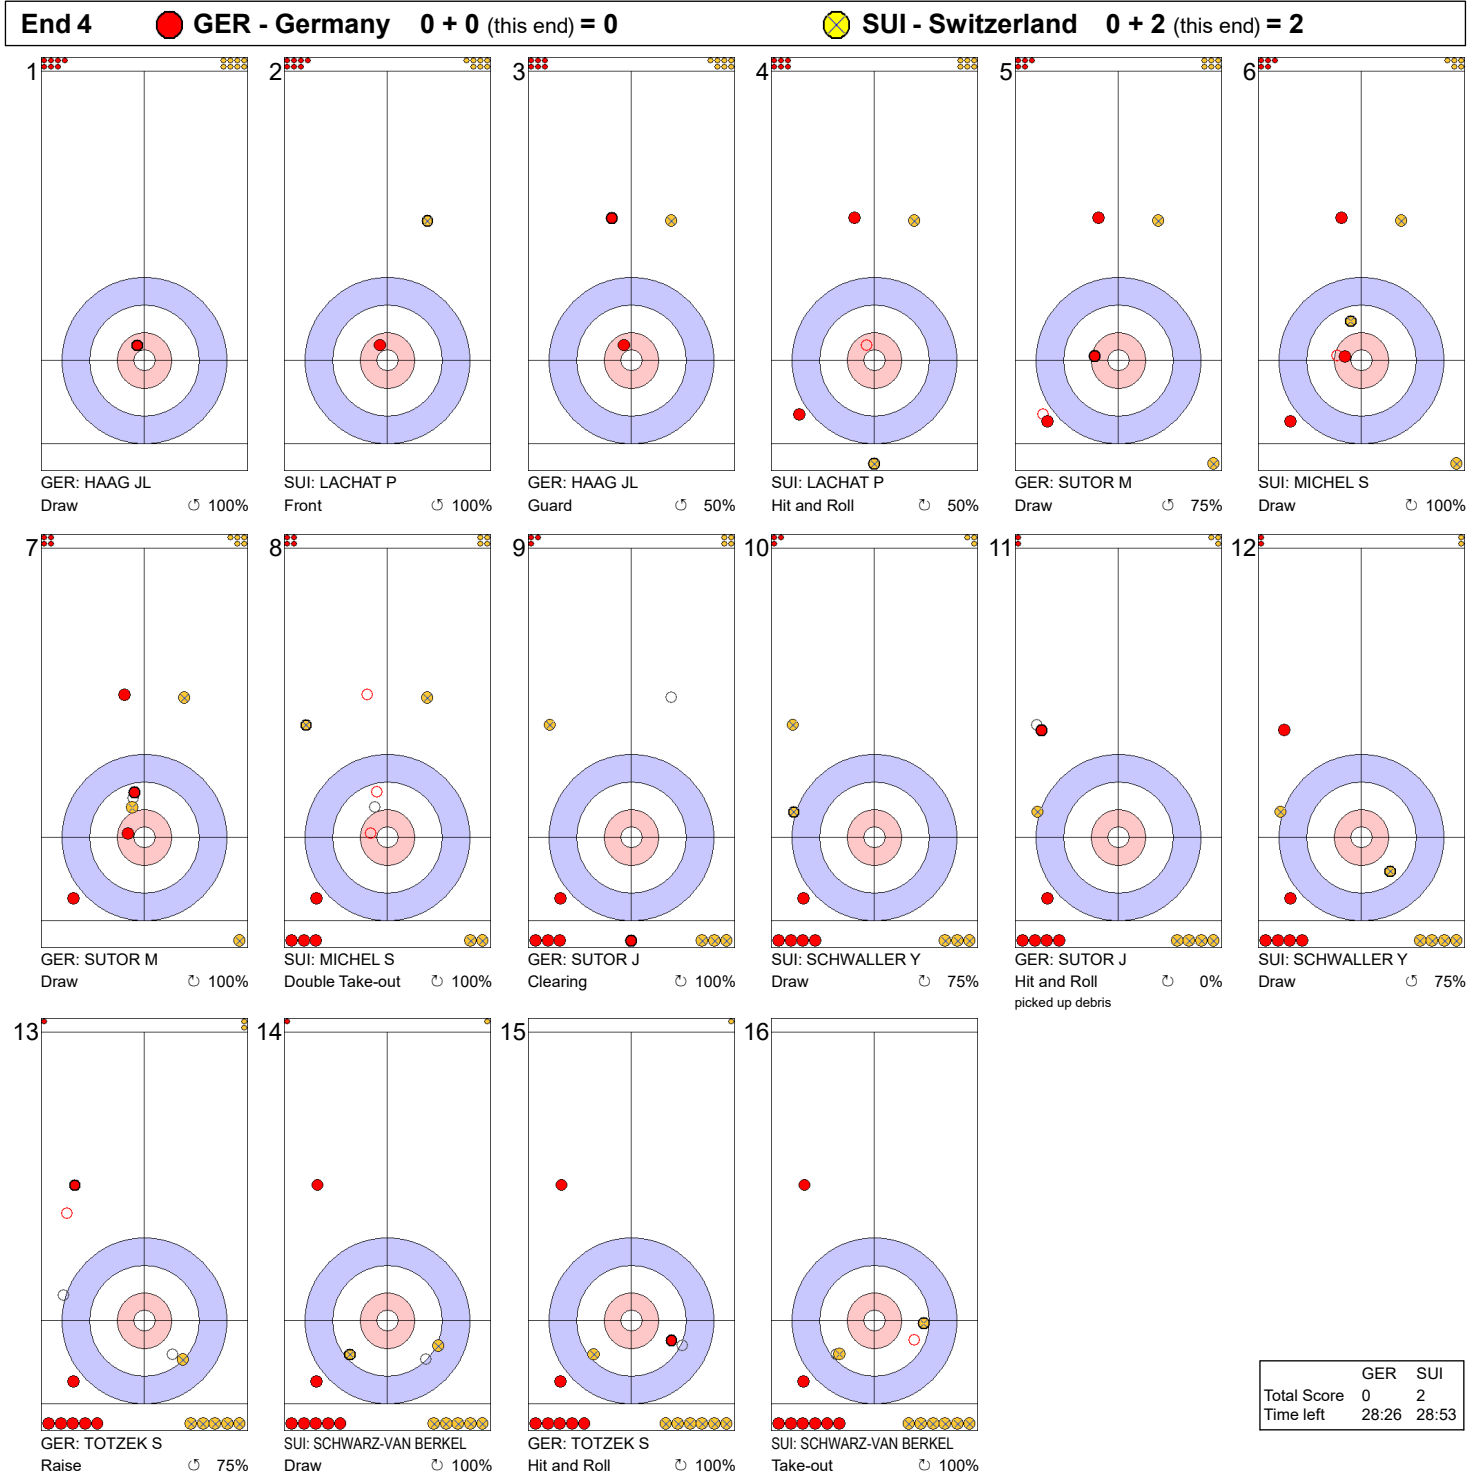

Game - Shot by Shot

Legend:
 Clockwise
 Counter-clockwise
 - Not considered

Game - Shot by Shot

	GER	SUI
Total Score	0	0
Time left	32:57	33:31

Legend:
 ⤵ Clockwise ⤴ Counter-clockwise - Not considered

Game - Shot by Shot

Legend:
 ↻ Clockwise ↺ Counter-clockwise - Not considered

Game - Shot by Shot

Legend:
 ↻ Clockwise ↺ Counter-clockwise - Not considered

Game - Shot by Shot

End 5 ● **GER - Germany** 0 + 4 (this end) = 4 ● **SUI - Switzerland** 2 + 0 (this end) = 2

	GER	SUI
Total Score	4	2
Time left	20:45	19:23

Legend:
 ↻ Clockwise ↺ Counter-clockwise - Not considered

Game - Shot by Shot

Legend:
 ↻ Clockwise ↺ Counter-clockwise - Not considered

Game - Shot by Shot

Legend:
 Clockwise
 Counter-clockwise
 - Not considered

Game - Shot by Shot

Legend:
 Clockwise
 Counter-clockwise
 - Not considered