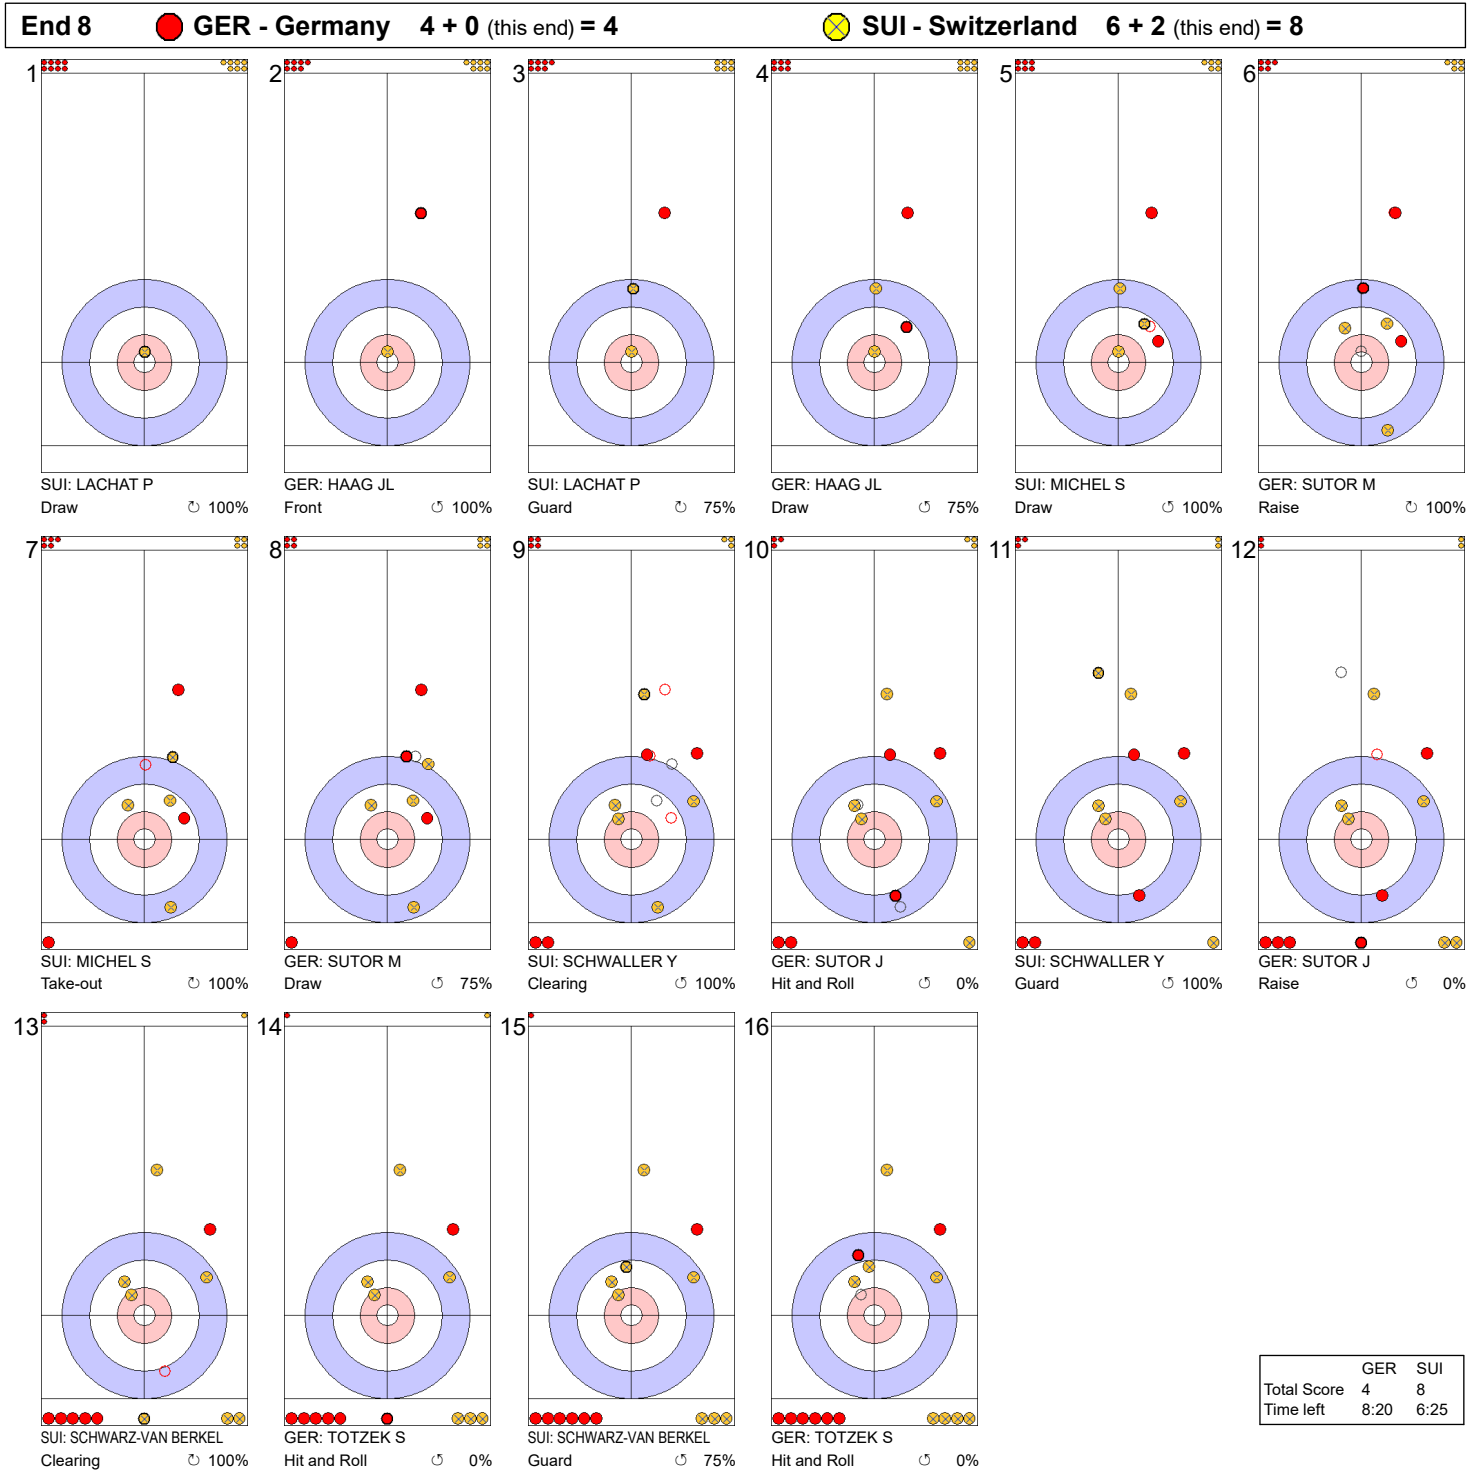

Game - Shot by Shot

Legend:
 Clockwise
 Counter-clockwise
 - Not considered

Game - Shot by Shot

	GER	SUI
Total Score	0	0
Time left	32:57	33:31

Legend:
 ⤵ Clockwise ⤴ Counter-clockwise - Not considered

Game - Shot by Shot

Legend:
 ↻ Clockwise ↺ Counter-clockwise - Not considered

Game - Shot by Shot

Legend:
 ↻ Clockwise ↺ Counter-clockwise - Not considered

Game - Shot by Shot

End 5 ● **GER - Germany** 0 + 4 (this end) = 4 ● **SUI - Switzerland** 2 + 0 (this end) = 2

	GER	SUI
Total Score	4	2
Time left	20:45	19:23

Legend:
 ↻ Clockwise ↺ Counter-clockwise - Not considered

Game - Shot by Shot

Legend:
 ↻ Clockwise ↺ Counter-clockwise - Not considered

Game - Shot by Shot

Legend:
 Clockwise
 Counter-clockwise
 - Not considered

Game - Shot by Shot

Legend:
 Clockwise
 Counter-clockwise
 - Not considered