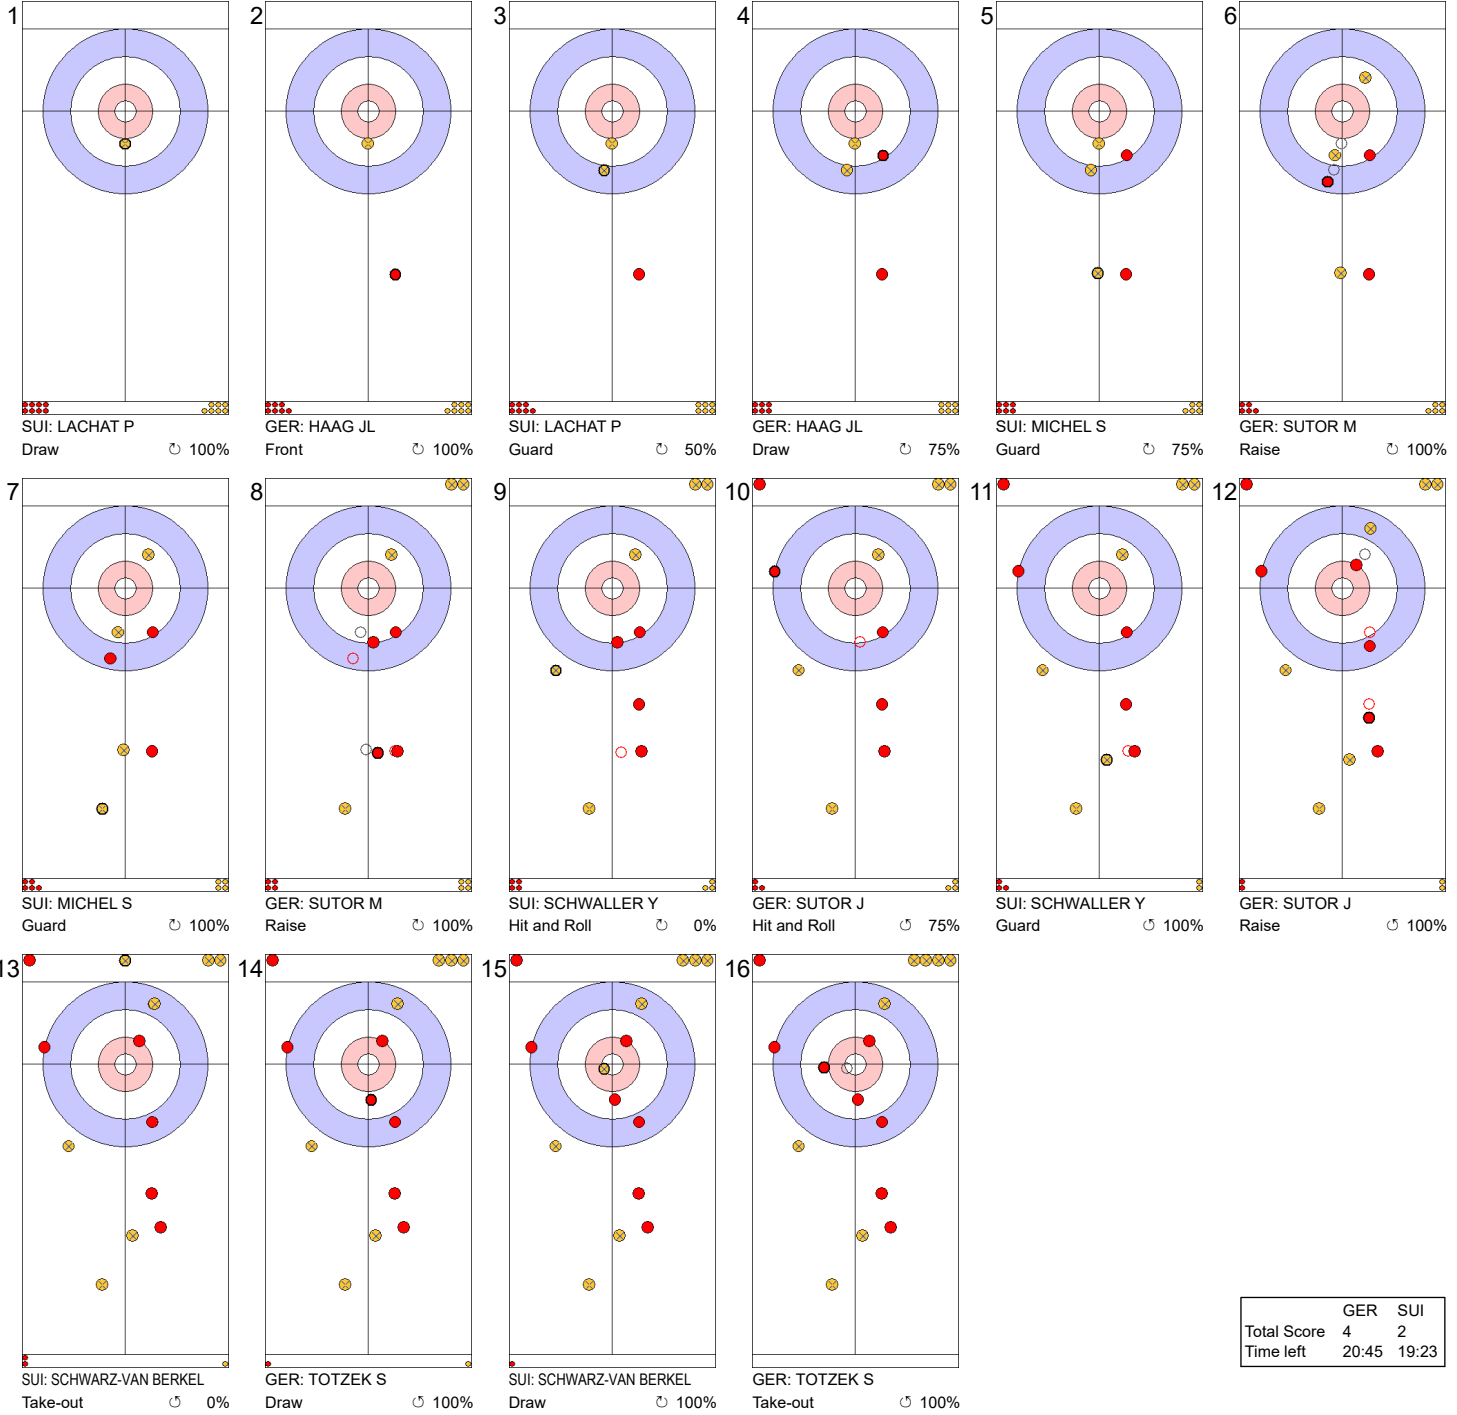

Game - Shot by Shot

Legend:
 Clockwise
 Counter-clockwise
 - Not considered

Game - Shot by Shot

	GER	SUI
Total Score	0	0
Time left	32:57	33:31

Legend:
 ⤵ Clockwise ⤴ Counter-clockwise - Not considered

Game - Shot by Shot

Legend:
 ↻ Clockwise ↺ Counter-clockwise - Not considered

Game - Shot by Shot

Legend:
 ↻ Clockwise ↺ Counter-clockwise - Not considered

Game - Shot by Shot

End 5 ● **GER - Germany** 0 + 4 (this end) = 4 ● **SUI - Switzerland** 2 + 0 (this end) = 2

	GER	SUI
Total Score	4	2
Time left	20:45	19:23

Legend:
 ↻ Clockwise ↺ Counter-clockwise - Not considered

Game - Shot by Shot

Legend:
 ↻ Clockwise ↺ Counter-clockwise - Not considered

Game - Shot by Shot

Legend:
 Clockwise
 Counter-clockwise
 - Not considered

Game - Shot by Shot

Legend:
 Clockwise
 Counter-clockwise
 - Not considered