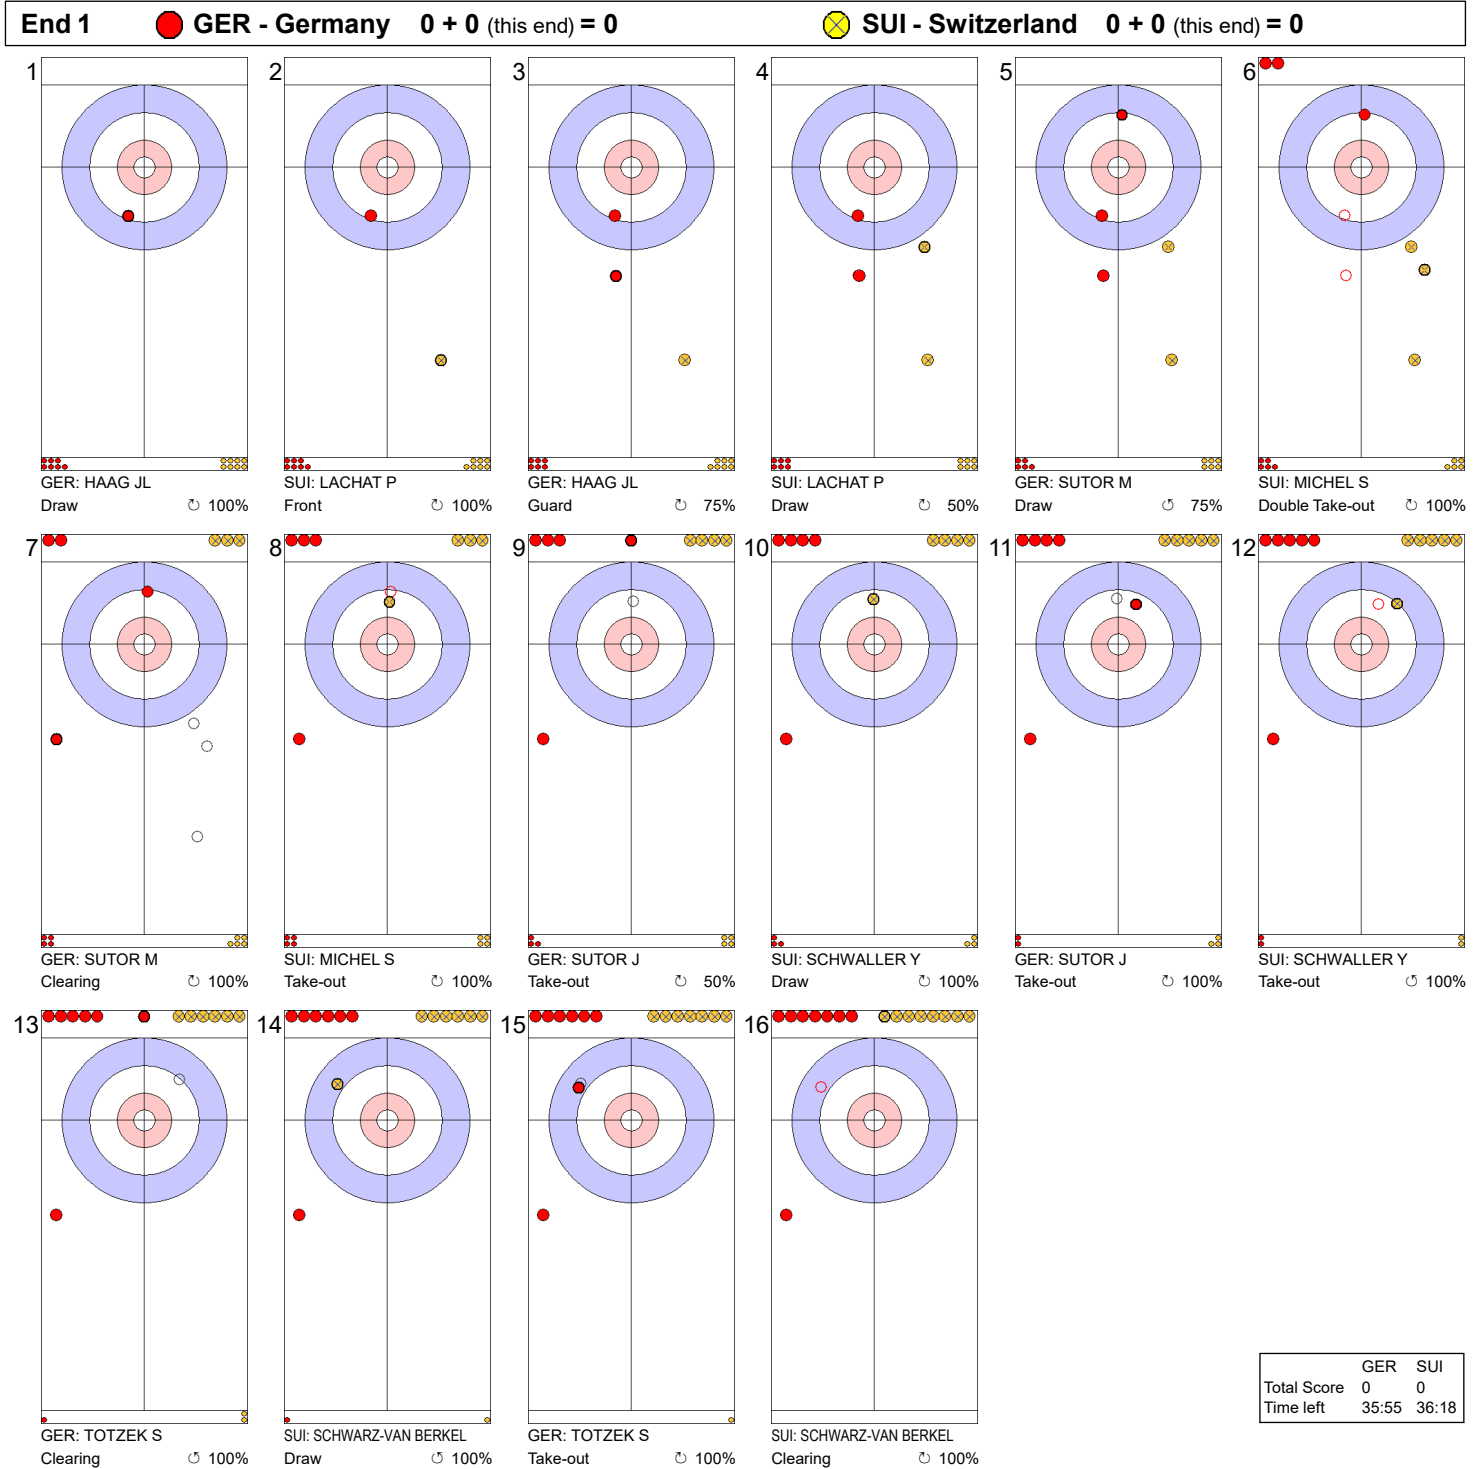

Game - Shot by Shot

Legend:
 Clockwise
 Counter-clockwise
 - Not considered

Game - Shot by Shot

	GER	SUI
Total Score	0	0
Time left	32:57	33:31

Legend:
 ⤵ Clockwise ⤴ Counter-clockwise - Not considered

Game - Shot by Shot

Legend:
 ↻ Clockwise ↺ Counter-clockwise - Not considered

Game - Shot by Shot

Legend:
 ↻ Clockwise ↺ Counter-clockwise - Not considered

Game - Shot by Shot

End 5 ● **GER - Germany** 0 + 4 (this end) = 4 ● **SUI - Switzerland** 2 + 0 (this end) = 2

	GER	SUI
Total Score	4	2
Time left	20:45	19:23

Legend:
 ↻ Clockwise ↺ Counter-clockwise - Not considered

Game - Shot by Shot

Legend:
 ↻ Clockwise ↺ Counter-clockwise - Not considered

Game - Shot by Shot

Legend:
 Clockwise
 Counter-clockwise
 - Not considered

Game - Shot by Shot

Legend:
 Clockwise
 Counter-clockwise
 - Not considered