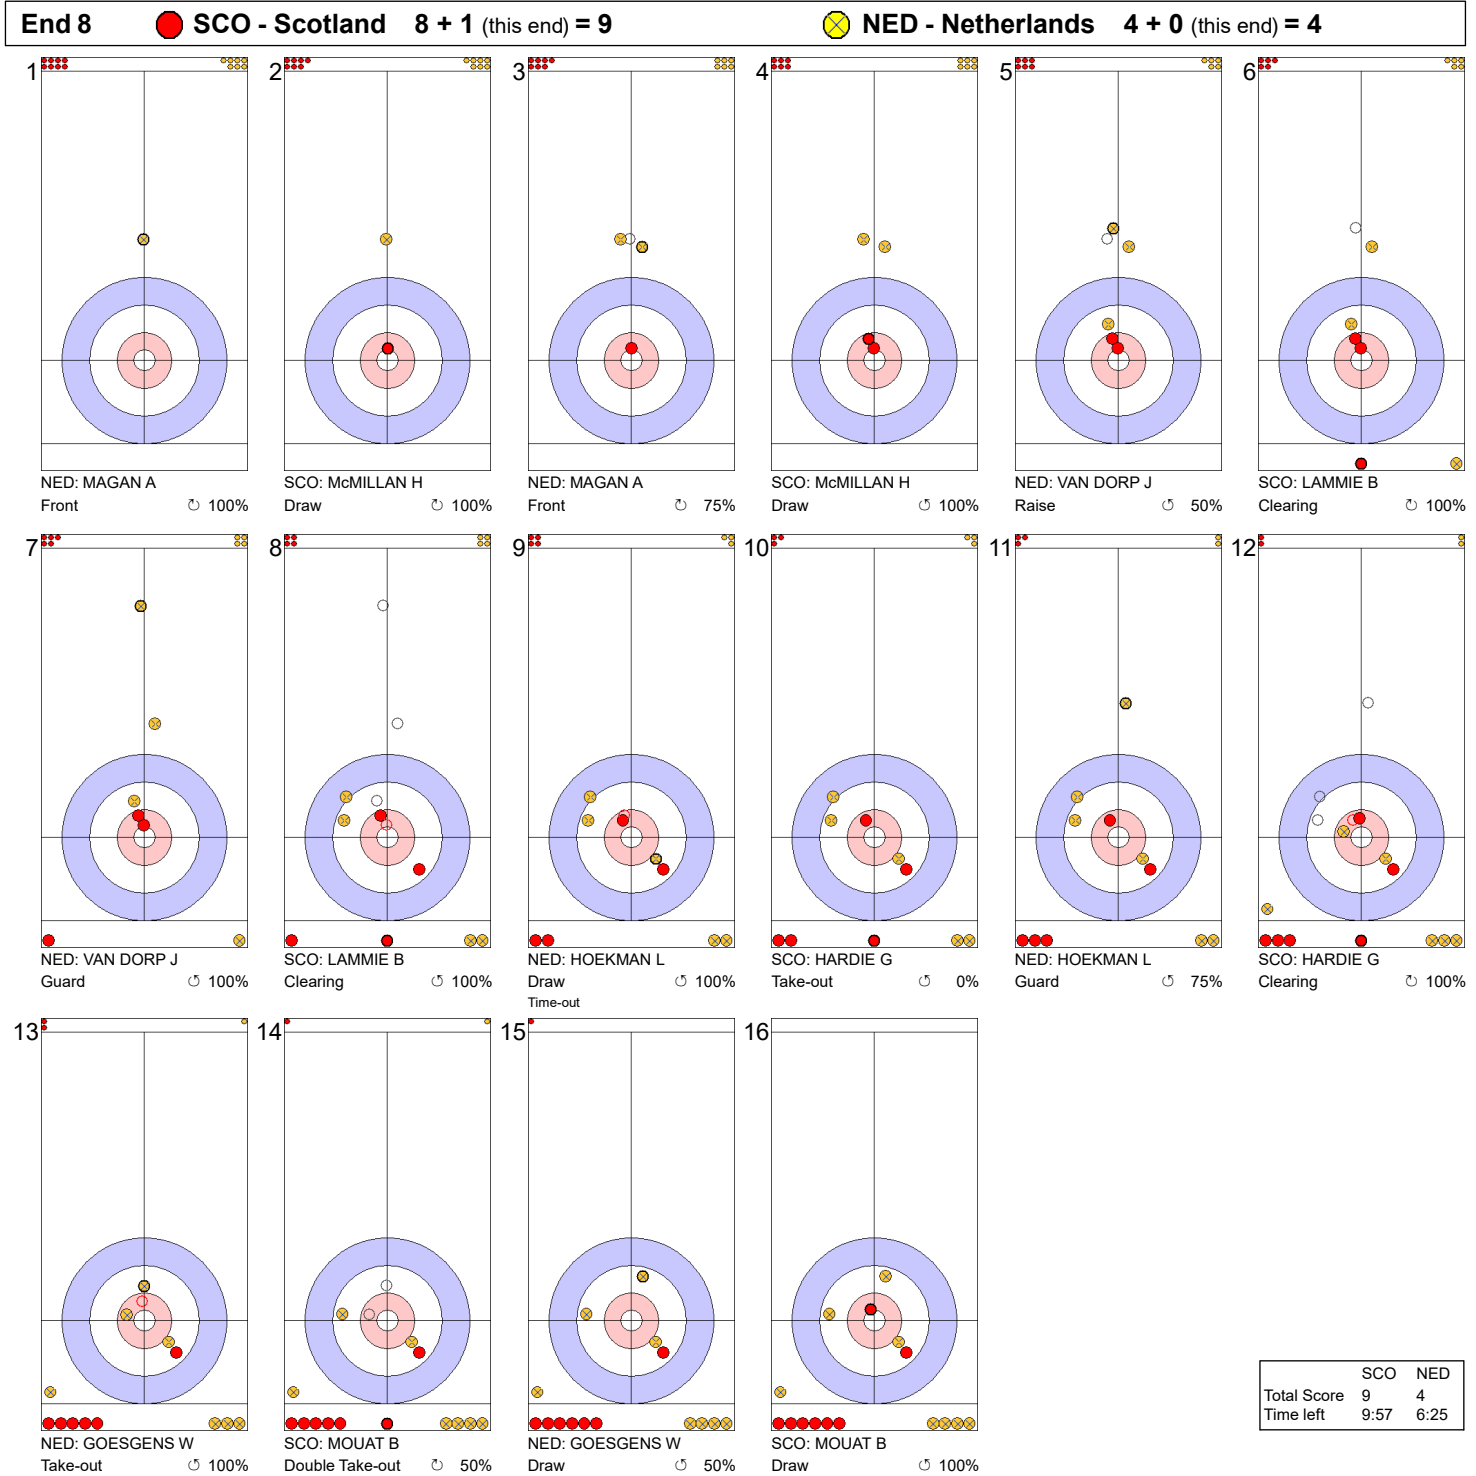

Game - Shot by Shot

Legend:
 ↻ Clockwise ↺ Counter-clockwise - Not considered

Game - Shot by Shot

Legend:
 ↻ Clockwise ↺ Counter-clockwise - Not considered

Game - Shot by Shot

Legend:
 ↻ Clockwise ↺ Counter-clockwise - Not considered

Game - Shot by Shot

End 7 ● **SCO - Scotland** 8 + 0 (this end) = 8 ● **NED - Netherlands** 2 + 2 (this end) = 4

	SCO	NED
Total Score	8	4
Time left	14:24	12:12

Legend:
 ↻ Clockwise ↺ Counter-clockwise - Not considered

Game - Shot by Shot

Legend:
 ⤵ Clockwise ⤴ Counter-clockwise - Not considered