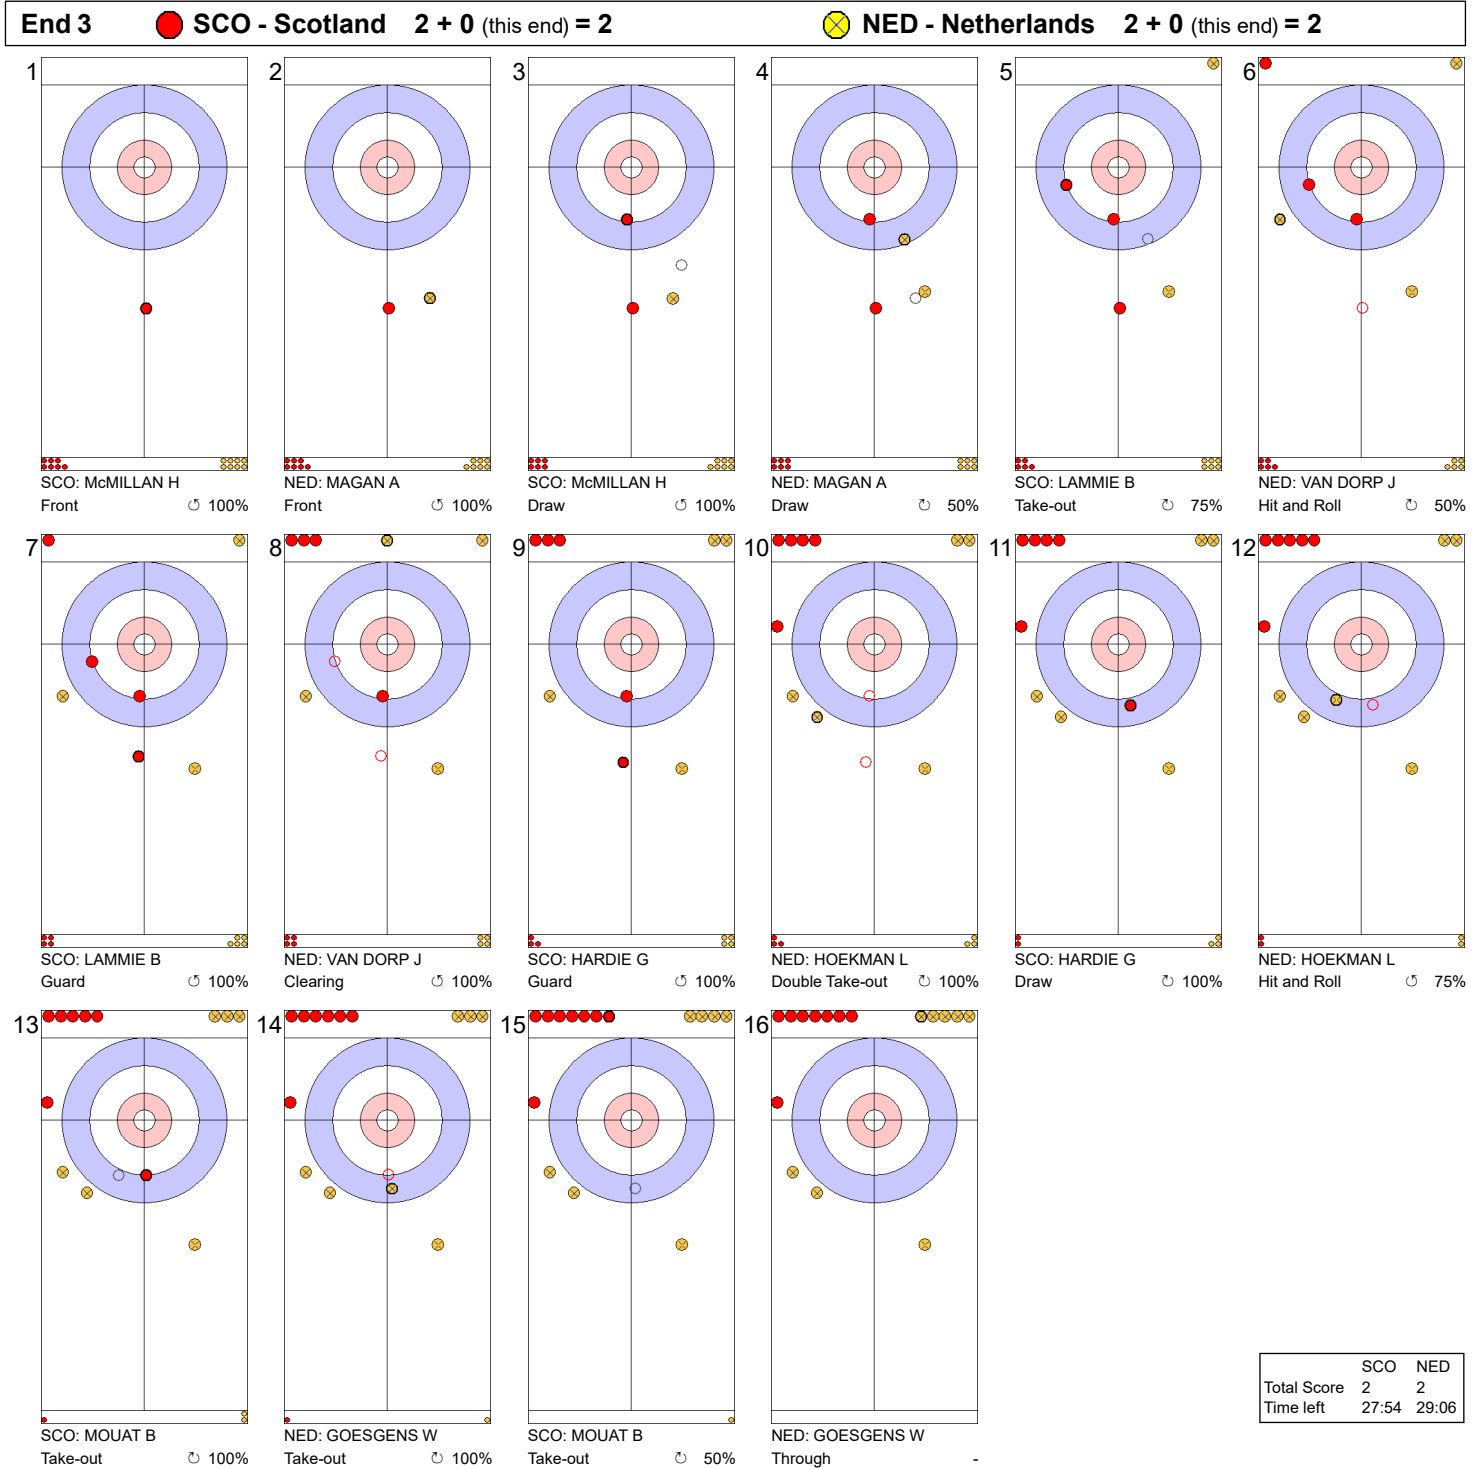

Game - Shot by Shot

Legend:
 ↻ Clockwise ↺ Counter-clockwise - Not considered

Game - Shot by Shot

Legend:
 ↻ Clockwise ↺ Counter-clockwise - Not considered

Game - Shot by Shot

Legend:
 ↻ Clockwise ↺ Counter-clockwise - Not considered

Game - Shot by Shot

End 7 ● **SCO - Scotland** 8 + 0 (this end) = 8 ● **NED - Netherlands** 2 + 2 (this end) = 4

	SCO	NED
Total Score	8	4
Time left	14:24	12:12

Legend:
 ↻ Clockwise ↺ Counter-clockwise - Not considered

Game - Shot by Shot

Legend:
 ⤵ Clockwise ⤴ Counter-clockwise - Not considered