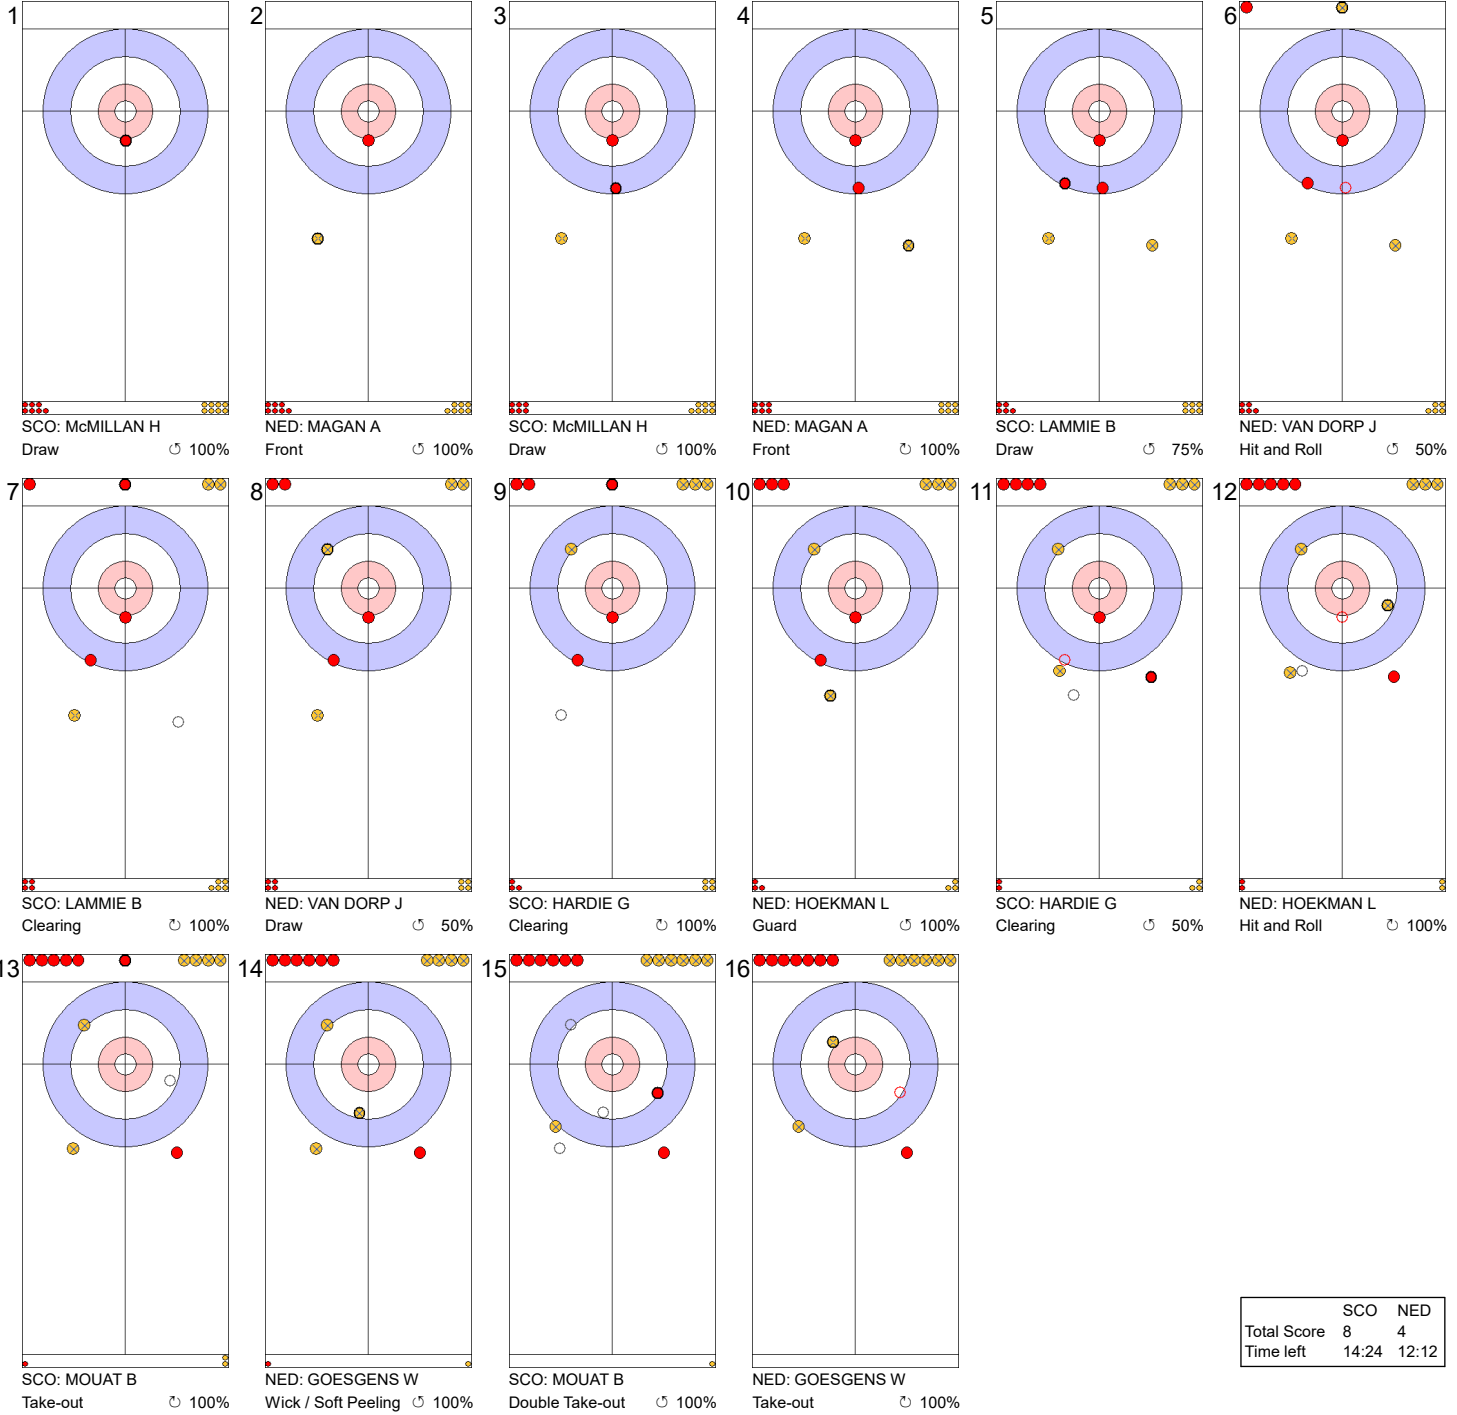

Game - Shot by Shot

Legend:
 ↻ Clockwise ↺ Counter-clockwise - Not considered

Game - Shot by Shot

Legend:
 ↻ Clockwise ↺ Counter-clockwise - Not considered

Game - Shot by Shot

Legend:
 ↻ Clockwise ↺ Counter-clockwise - Not considered

Game - Shot by Shot

End 7 ● **SCO - Scotland** 8 + 0 (this end) = 8 ● **NED - Netherlands** 2 + 2 (this end) = 4

	SCO	NED
Total Score	8	4
Time left	14:24	12:12

Legend:
 ↻ Clockwise ↺ Counter-clockwise - Not considered

Game - Shot by Shot

Legend:
 ⤵ Clockwise ⤴ Counter-clockwise - Not considered