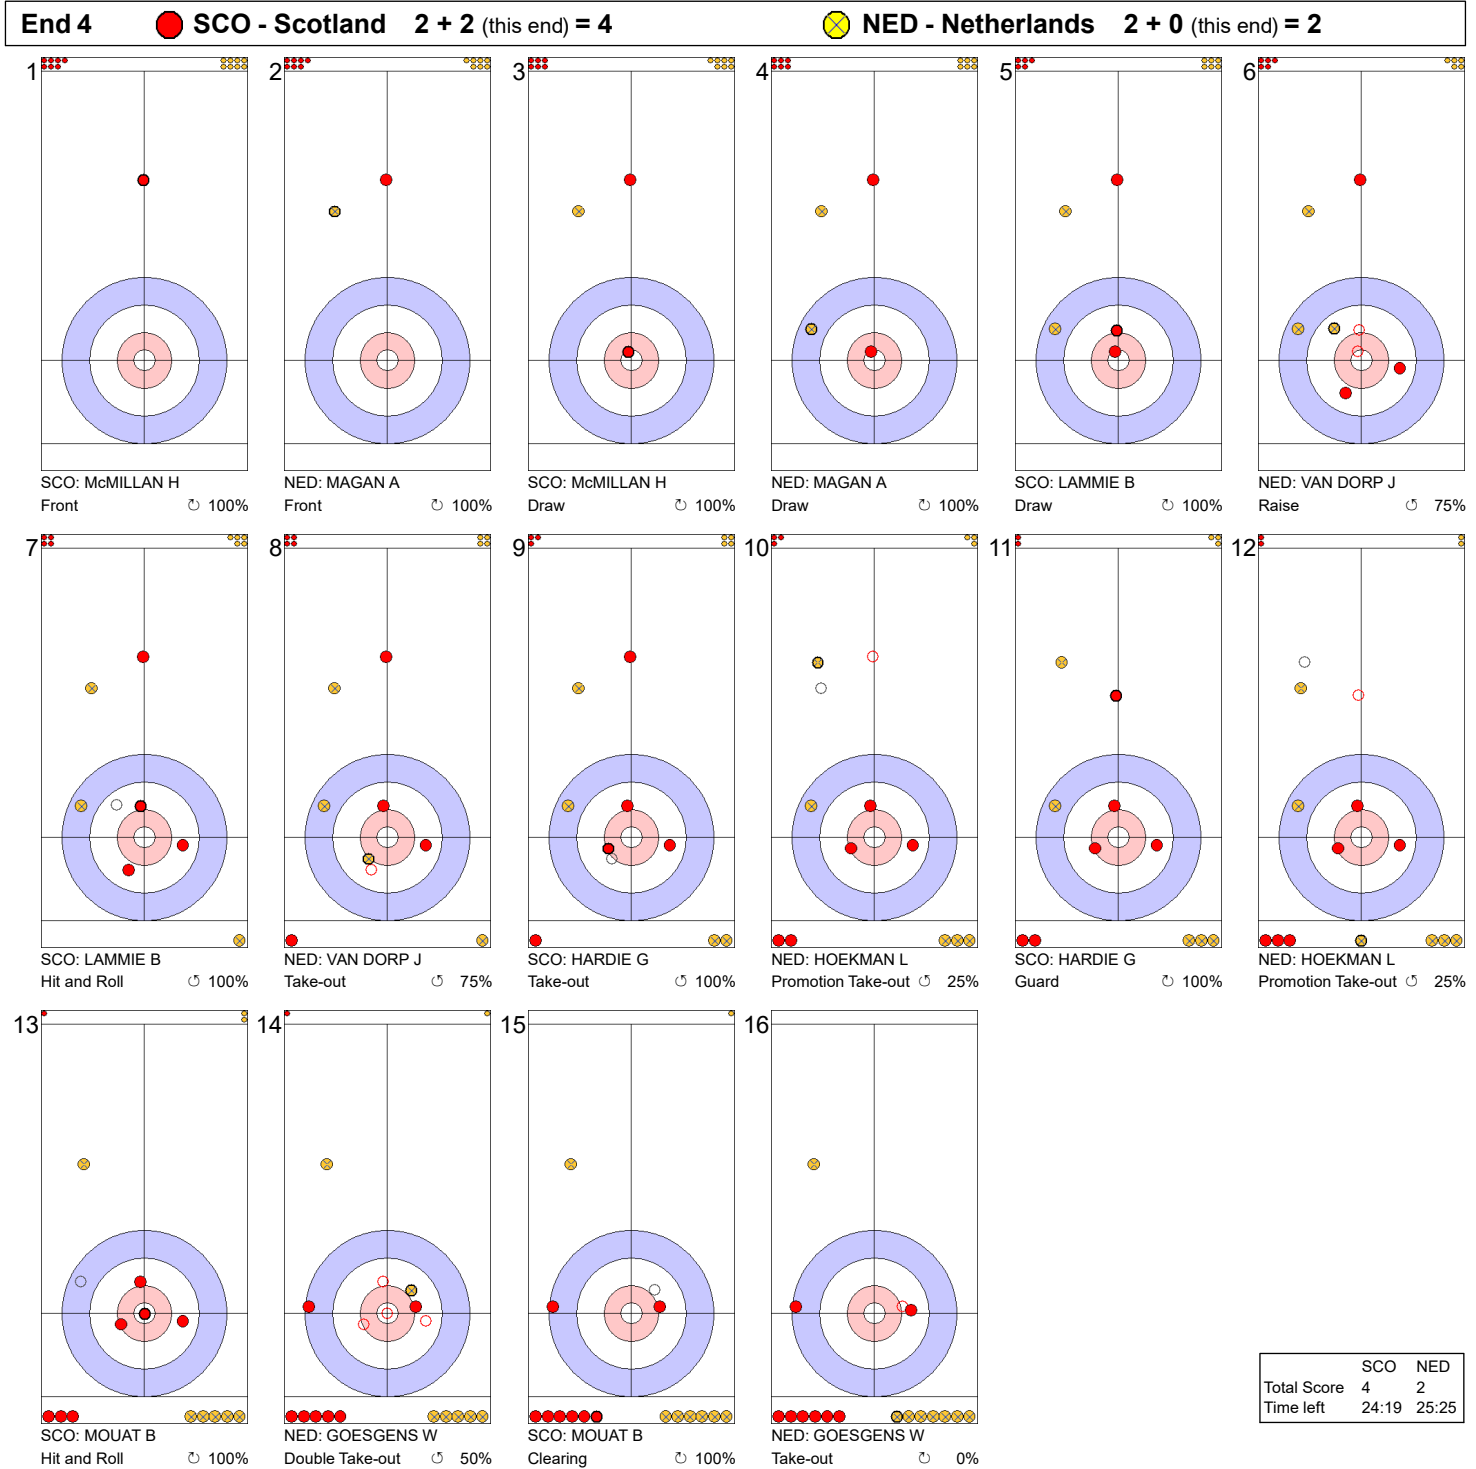

Game - Shot by Shot

Legend:
 ↻ Clockwise ↺ Counter-clockwise - Not considered

Game - Shot by Shot

Legend:
 ↻ Clockwise ↺ Counter-clockwise - Not considered

Game - Shot by Shot

Legend:
 ↻ Clockwise ↺ Counter-clockwise - Not considered

Game - Shot by Shot

End 7 ● **SCO - Scotland** 8 + 0 (this end) = 8 ● **NED - Netherlands** 2 + 2 (this end) = 4

	SCO	NED
Total Score	8	4
Time left	14:24	12:12

Legend:
 ↻ Clockwise ↺ Counter-clockwise - Not considered

Game - Shot by Shot

Legend:
 ⤵ Clockwise ⤴ Counter-clockwise - Not considered