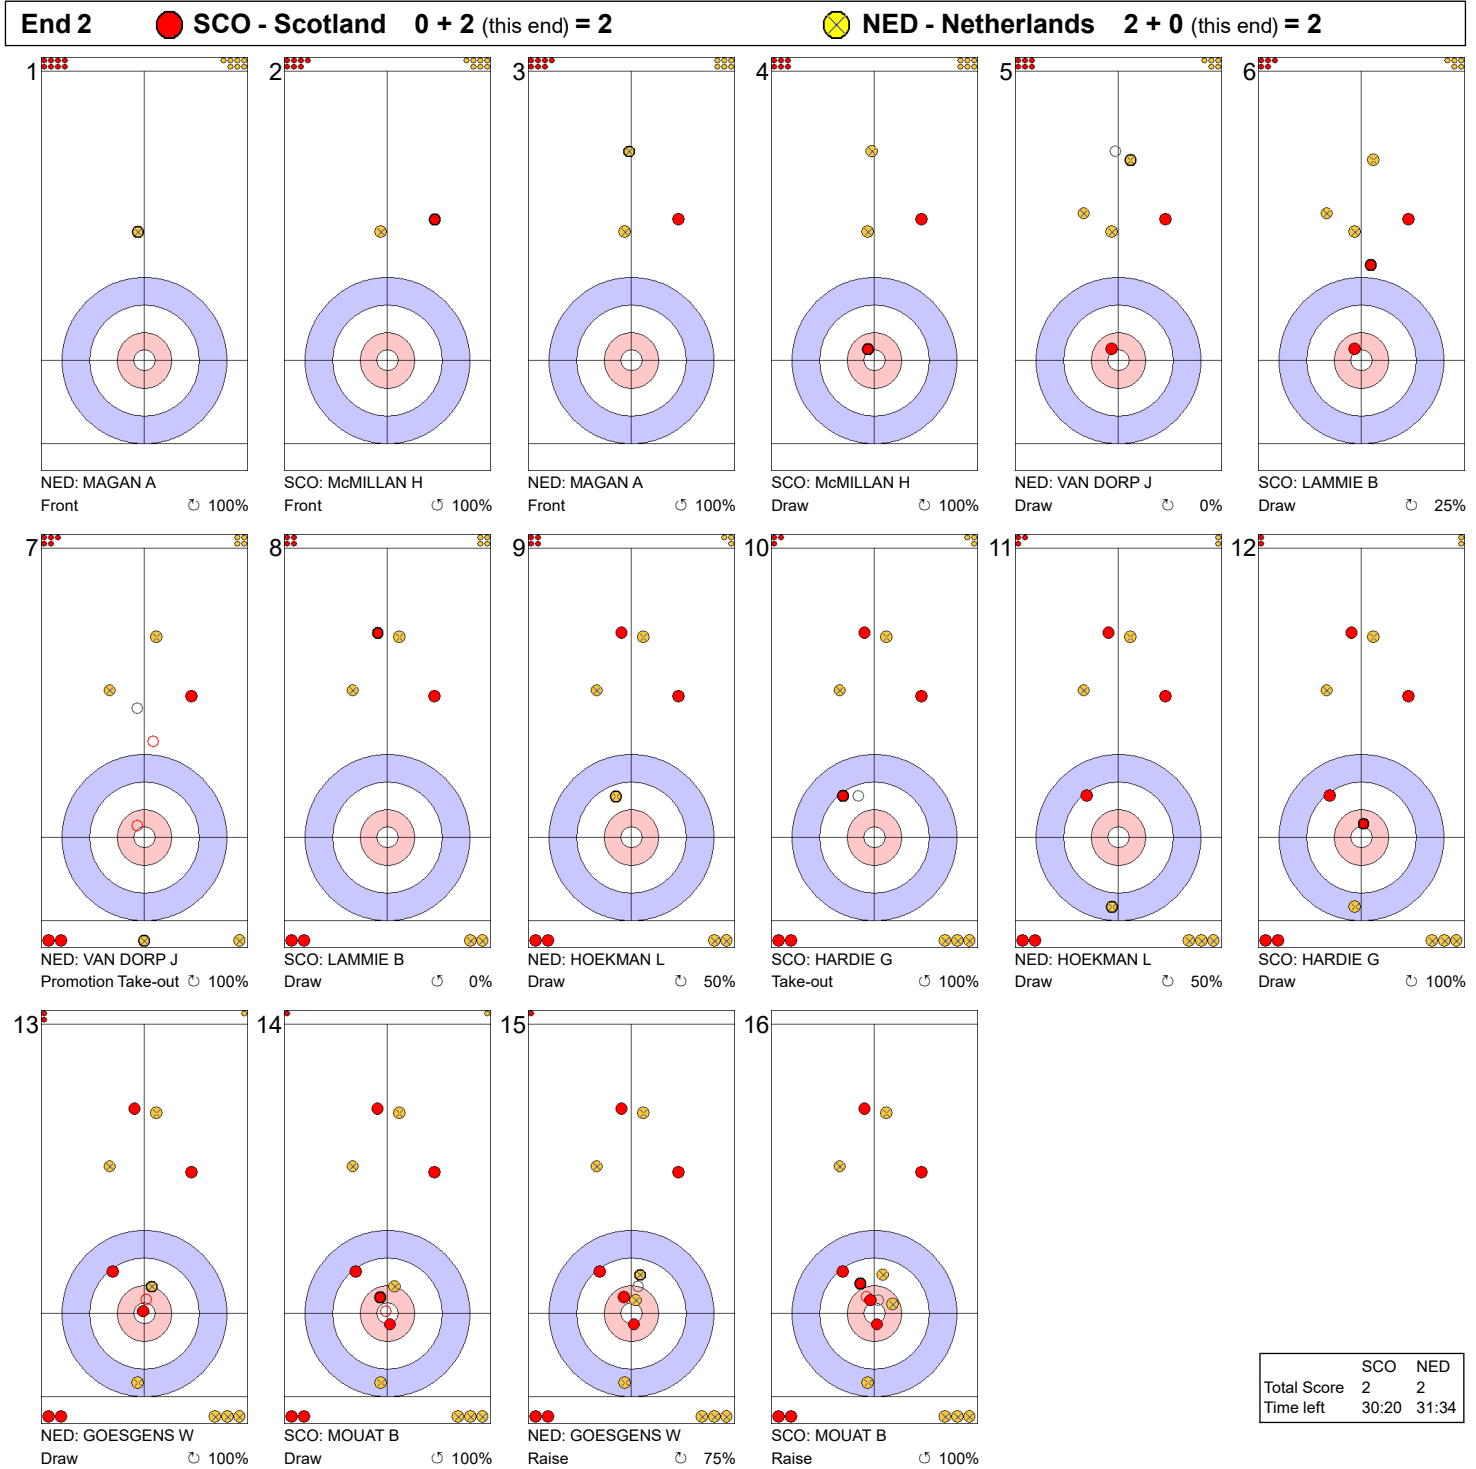

Game - Shot by Shot

Legend:
 ↻ Clockwise ↺ Counter-clockwise - Not considered

Game - Shot by Shot

Legend:
 ↻ Clockwise ↺ Counter-clockwise - Not considered

Game - Shot by Shot

Legend:
 ↻ Clockwise ↺ Counter-clockwise - Not considered

Game - Shot by Shot

End 7 ● **SCO - Scotland** 8 + 0 (this end) = 8 ● **NED - Netherlands** 2 + 2 (this end) = 4

	SCO	NED
Total Score	8	4
Time left	14:24	12:12

Legend:
 ↻ Clockwise ↺ Counter-clockwise - Not considered

Game - Shot by Shot

Legend:
 ⤵ Clockwise ⤴ Counter-clockwise - Not considered