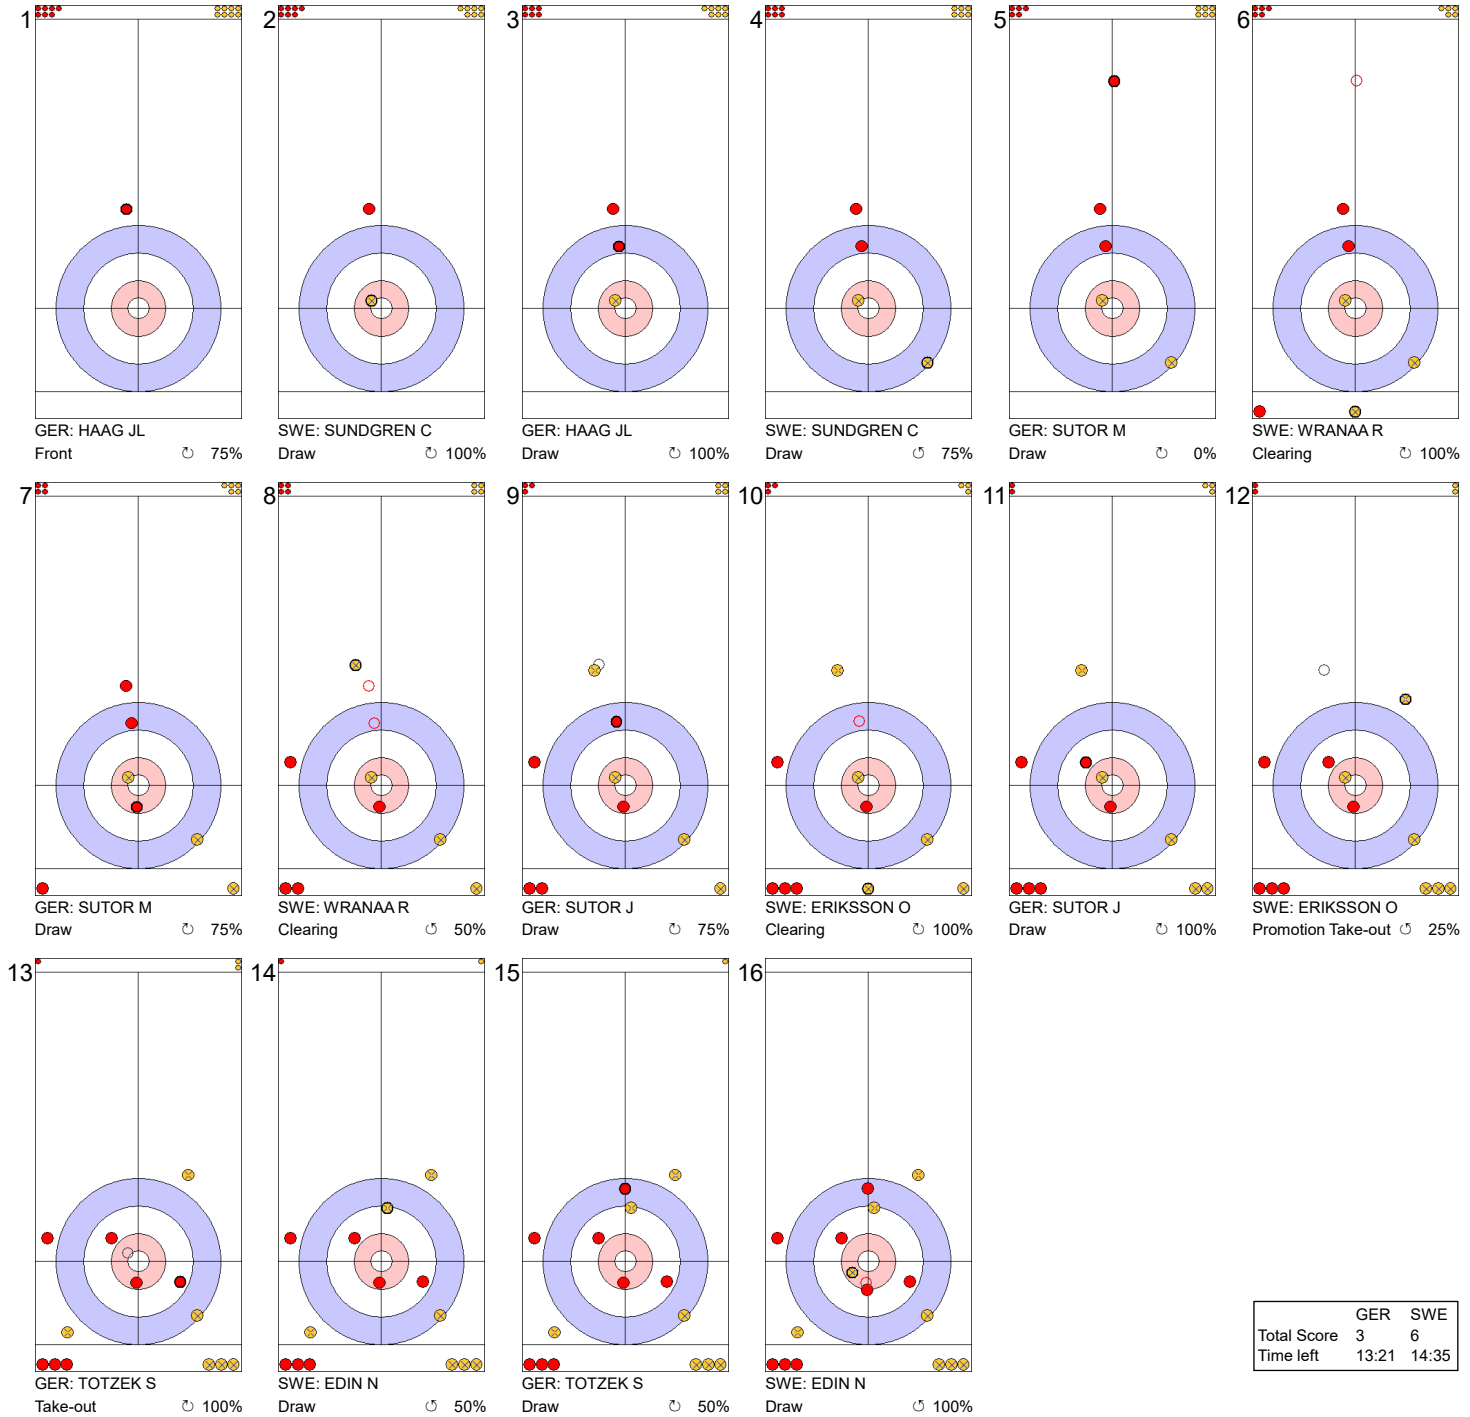

	GER	SWE
Total Score	1	3
Time left	25:44	27:46

Legend:
 ↻ Clockwise ↺ Counter-clockwise - Not considered

Game - Shot by Shot

End 4 ● **GER - Germany** 1 + 0 (this end) = 1 ● **SWE - Sweden** 3 + 2 (this end) = 5

	GER	SWE
Total Score	1	5
Time left	21:58	24:15

Legend:
 ↻ Clockwise ↺ Counter-clockwise - Not considered

Game - Shot by Shot

End 5 ● **GER - Germany** 1 + 2 (this end) = 3 ● **SWE - Sweden** 5 + 0 (this end) = 5

	GER	SWE
Total Score	3	5
Time left	17:12	18:15

Legend:
 ↻ Clockwise ↺ Counter-clockwise - Not considered

Game - Shot by Shot

End 6 ● GER - Germany 3 + 0 (this end) = 3 ● SWE - Sweden 5 + 1 (this end) = 6

	GER	SWE
Total Score	3	6
Time left	13:21	14:35

Legend:
 ↻ Clockwise ↺ Counter-clockwise - Not considered

Game - Shot by Shot

Legend:
 ↻ Clockwise ↺ Counter-clockwise - Not considered

Game - Shot by Shot

End 9 ● **GER - Germany** 4 + 0 (this end) = 4 ● **SWE - Sweden** 8 + 1 (this end) = 9