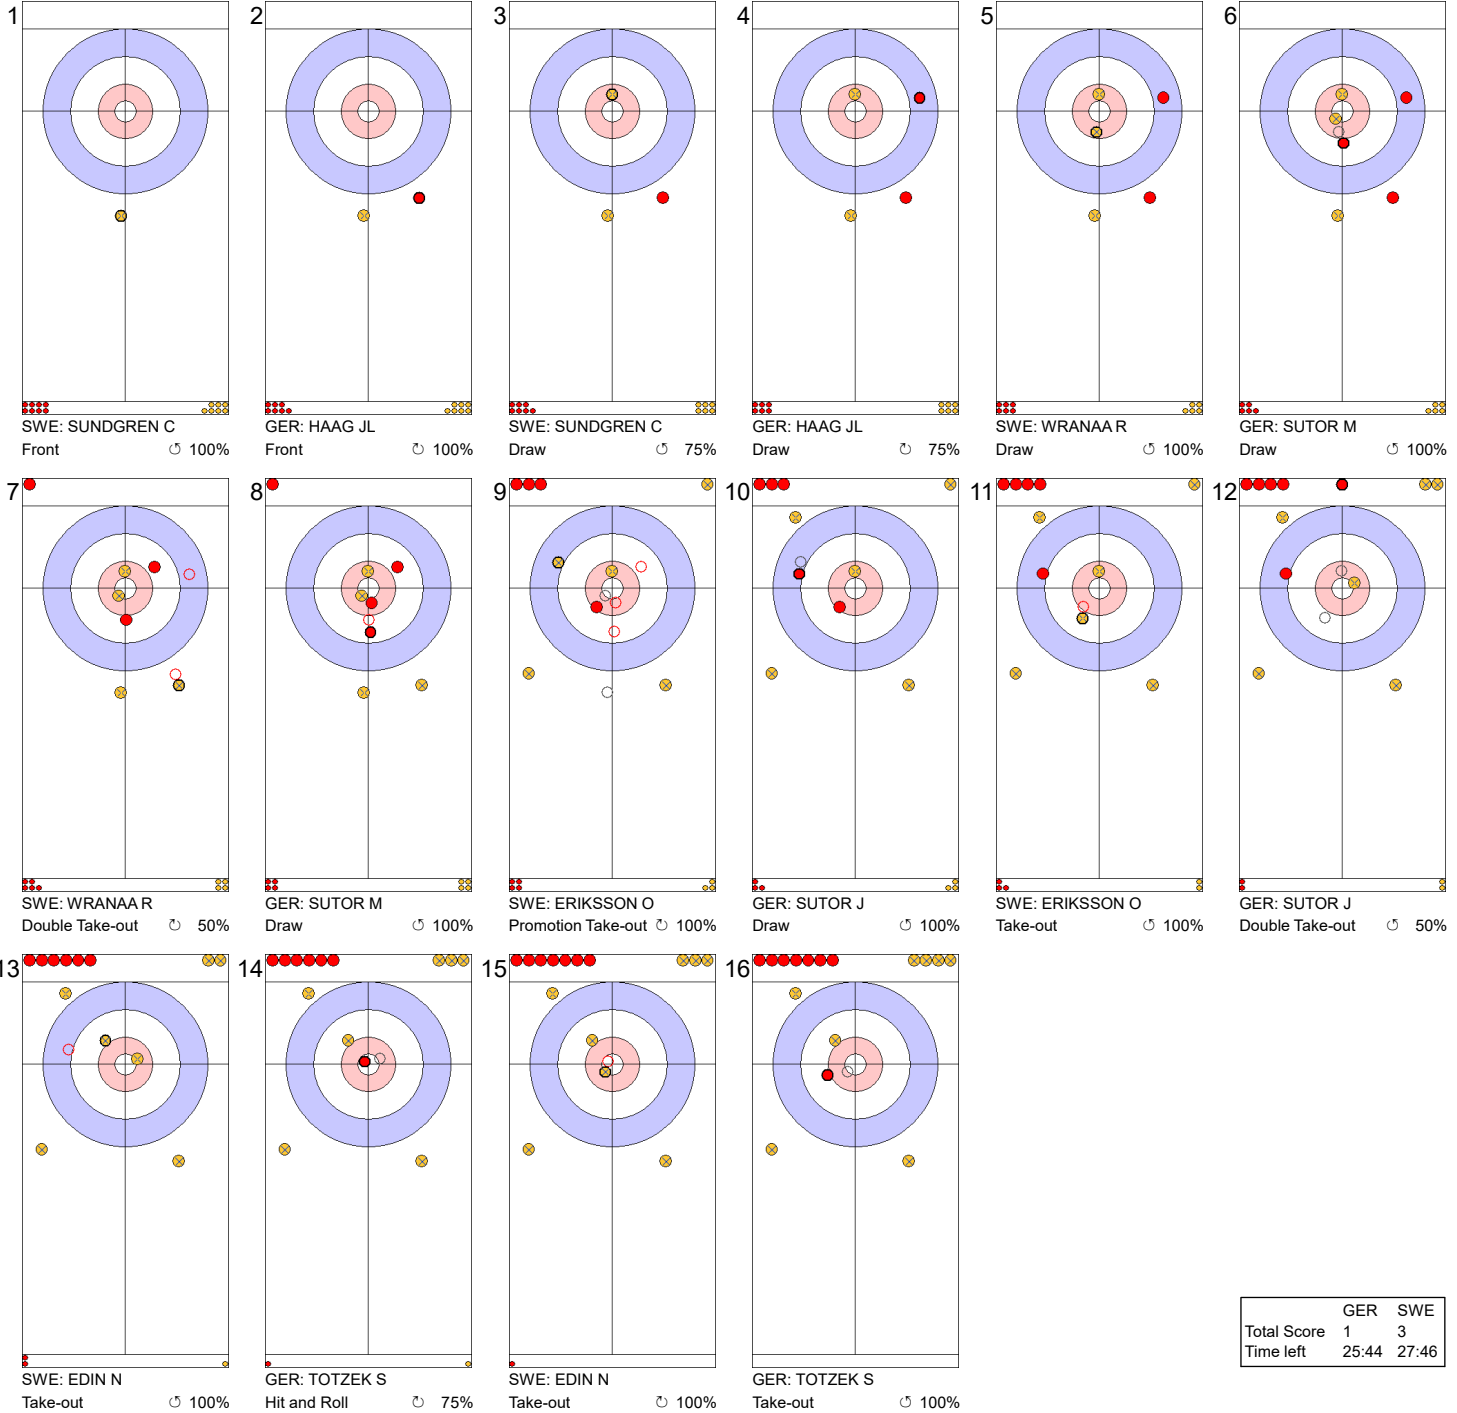

Game - Shot by Shot

Legend:
 Clockwise
 Counter-clockwise
 - Not considered

Game - Shot by Shot

Legend:
 ↻ Clockwise ↺ Counter-clockwise - Not considered

Game - Shot by Shot

End 3 ● **GER - Germany** 0 + 1 (this end) = 1 ● **SWE - Sweden** 3 + 0 (this end) = 3

	GER	SWE
Total Score	1	3
Time left	25:44	27:46

Legend:
 ↻ Clockwise ↺ Counter-clockwise - Not considered

Game - Shot by Shot

End 4 ● **GER - Germany** 1 + 0 (this end) = 1 ● **SWE - Sweden** 3 + 2 (this end) = 5

	GER	SWE
Total Score	1	5
Time left	21:58	24:15

Legend:
 ↻ Clockwise ↺ Counter-clockwise - Not considered

Game - Shot by Shot

End 5 ● **GER - Germany** 1 + 2 (this end) = 3 ● **SWE - Sweden** 5 + 0 (this end) = 5

	GER	SWE
Total Score	3	5
Time left	17:12	18:15

Legend:
 ↻ Clockwise ↺ Counter-clockwise - Not considered

Game - Shot by Shot

End 6 ● GER - Germany 3 + 0 (this end) = 3 ● SWE - Sweden 5 + 1 (this end) = 6