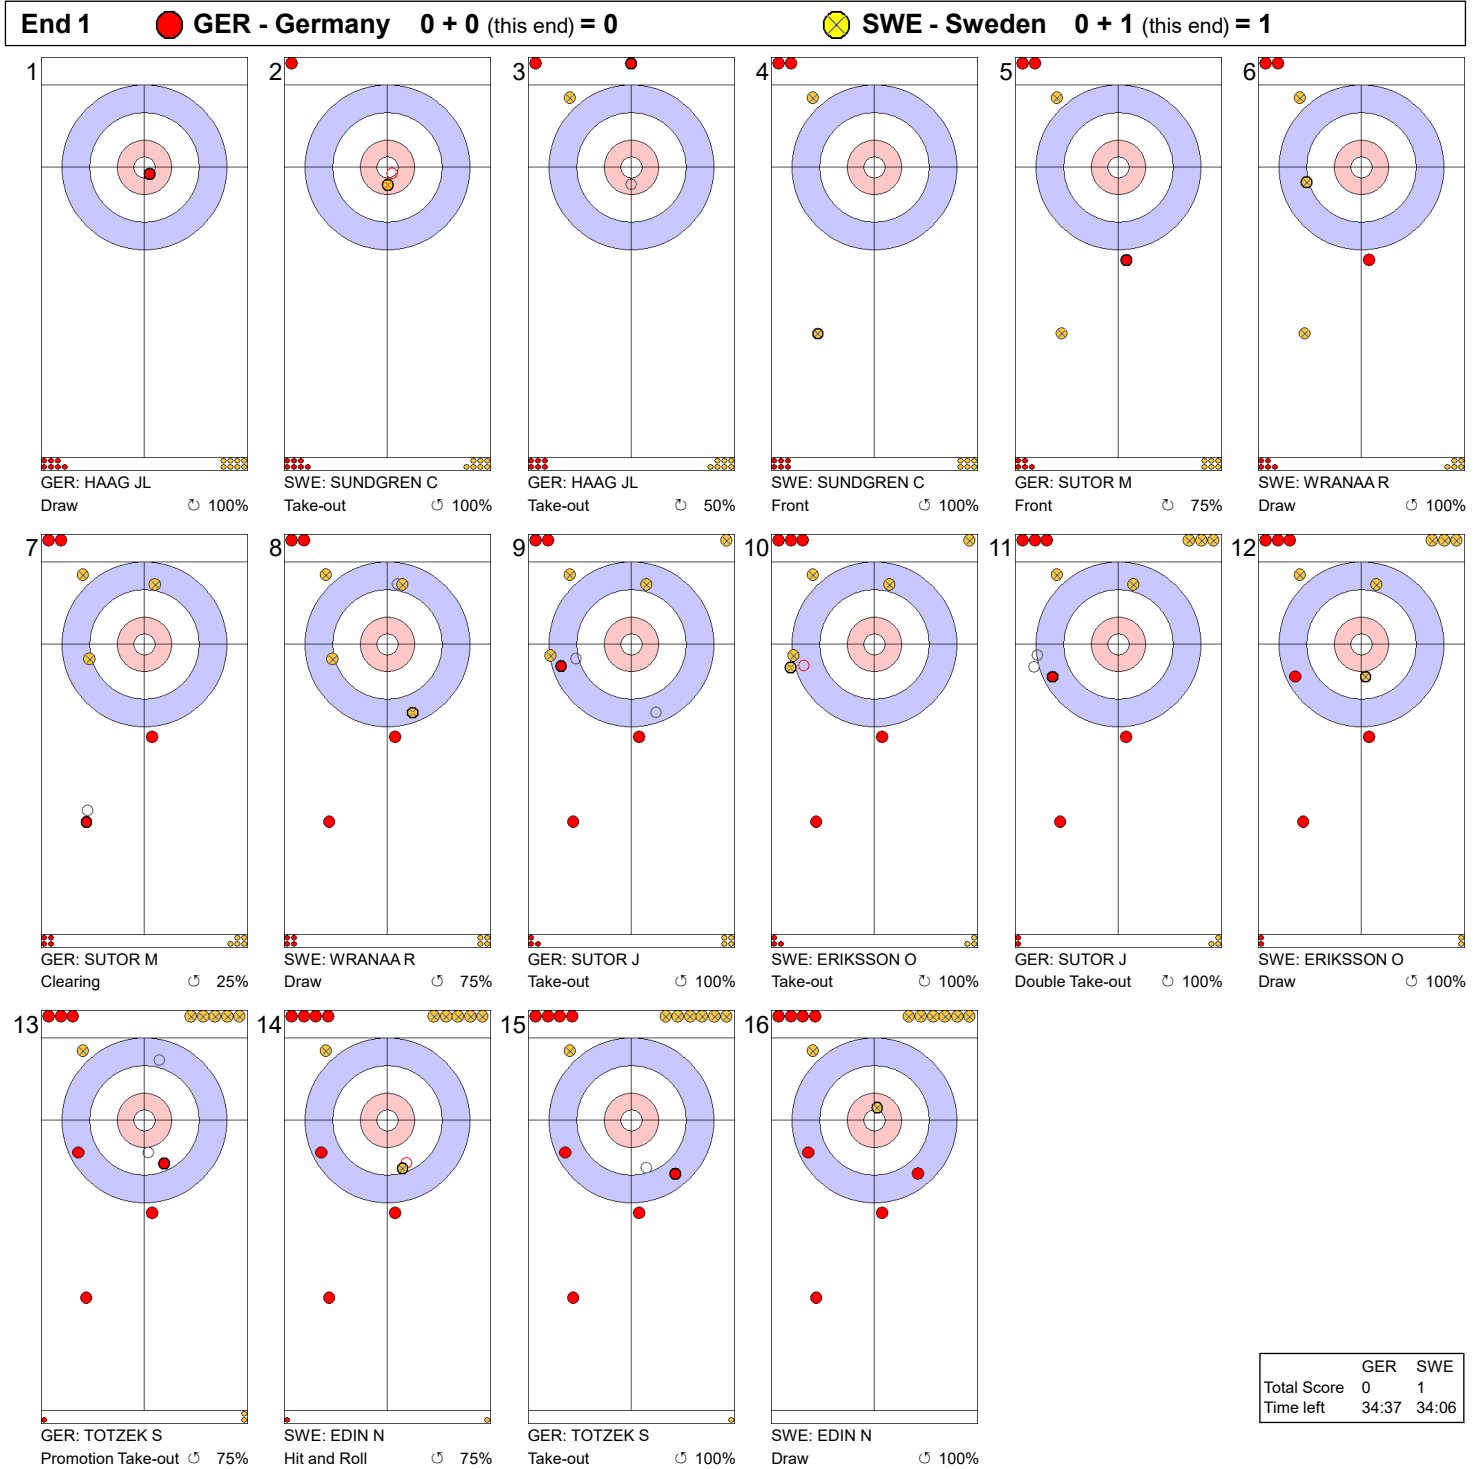

Game - Shot by Shot

Legend:
 Clockwise
 Counter-clockwise
 - Not considered

Game - Shot by Shot

Legend:
 ↻ Clockwise ↺ Counter-clockwise - Not considered

Game - Shot by Shot

End 3 ● **GER - Germany** 0 + 1 (this end) = 1 ● **SWE - Sweden** 3 + 0 (this end) = 3

	GER	SWE
Total Score	1	3
Time left	25:44	27:46

Legend:
 ↻ Clockwise ↺ Counter-clockwise - Not considered

Game - Shot by Shot

End 4 ● **GER - Germany** 1 + 0 (this end) = 1 ● **SWE - Sweden** 3 + 2 (this end) = 5

	GER	SWE
Total Score	1	5
Time left	21:58	24:15

Legend:
 ↻ Clockwise ↺ Counter-clockwise - Not considered

Game - Shot by Shot

End 5 ● **GER - Germany** 1 + 2 (this end) = 3 ● **SWE - Sweden** 5 + 0 (this end) = 5

	GER	SWE
Total Score	3	5
Time left	17:12	18:15

Legend:
 ↻ Clockwise ↺ Counter-clockwise - Not considered

Game - Shot by Shot

End 6 ● GER - Germany 3 + 0 (this end) = 3 ● SWE - Sweden 5 + 1 (this end) = 6