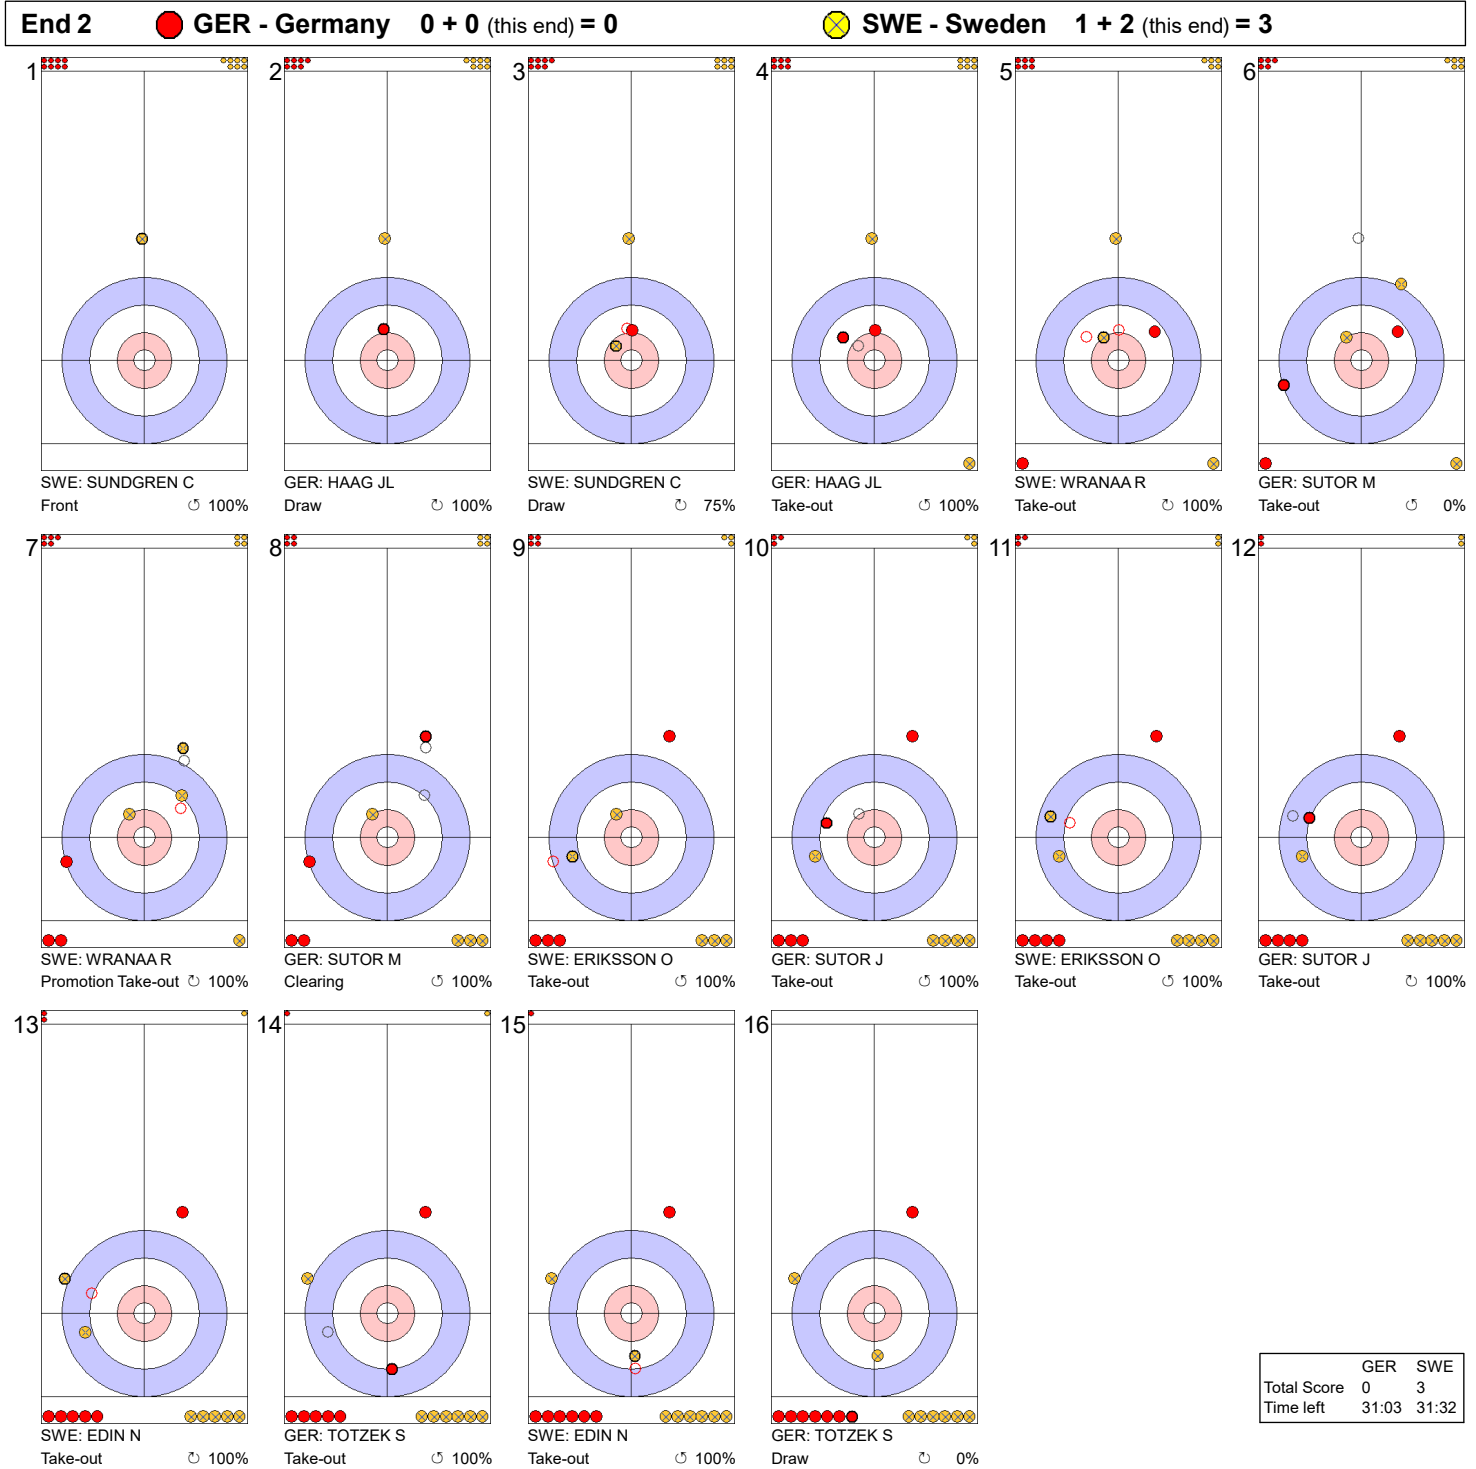

Game - Shot by Shot

Legend:
 Clockwise
 Counter-clockwise
 - Not considered

Game - Shot by Shot

Legend:
 ↻ Clockwise ↺ Counter-clockwise - Not considered

Game - Shot by Shot

End 3 ● **GER - Germany** 0 + 1 (this end) = 1 ● **SWE - Sweden** 3 + 0 (this end) = 3

	GER	SWE
Total Score	1	3
Time left	25:44	27:46

Legend:
 ↻ Clockwise ↺ Counter-clockwise - Not considered

Game - Shot by Shot

End 4 ● **GER - Germany** 1 + 0 (this end) = 1 ● **SWE - Sweden** 3 + 2 (this end) = 5

	GER	SWE
Total Score	1	5
Time left	21:58	24:15

Legend:
 ↻ Clockwise ↺ Counter-clockwise - Not considered

Game - Shot by Shot

End 5 ● **GER - Germany** 1 + 2 (this end) = 3 ● **SWE - Sweden** 5 + 0 (this end) = 5

	GER	SWE
Total Score	3	5
Time left	17:12	18:15

Legend:
 ↻ Clockwise ↺ Counter-clockwise - Not considered

Game - Shot by Shot

End 6 ● GER - Germany 3 + 0 (this end) = 3 ● SWE - Sweden 5 + 1 (this end) = 6