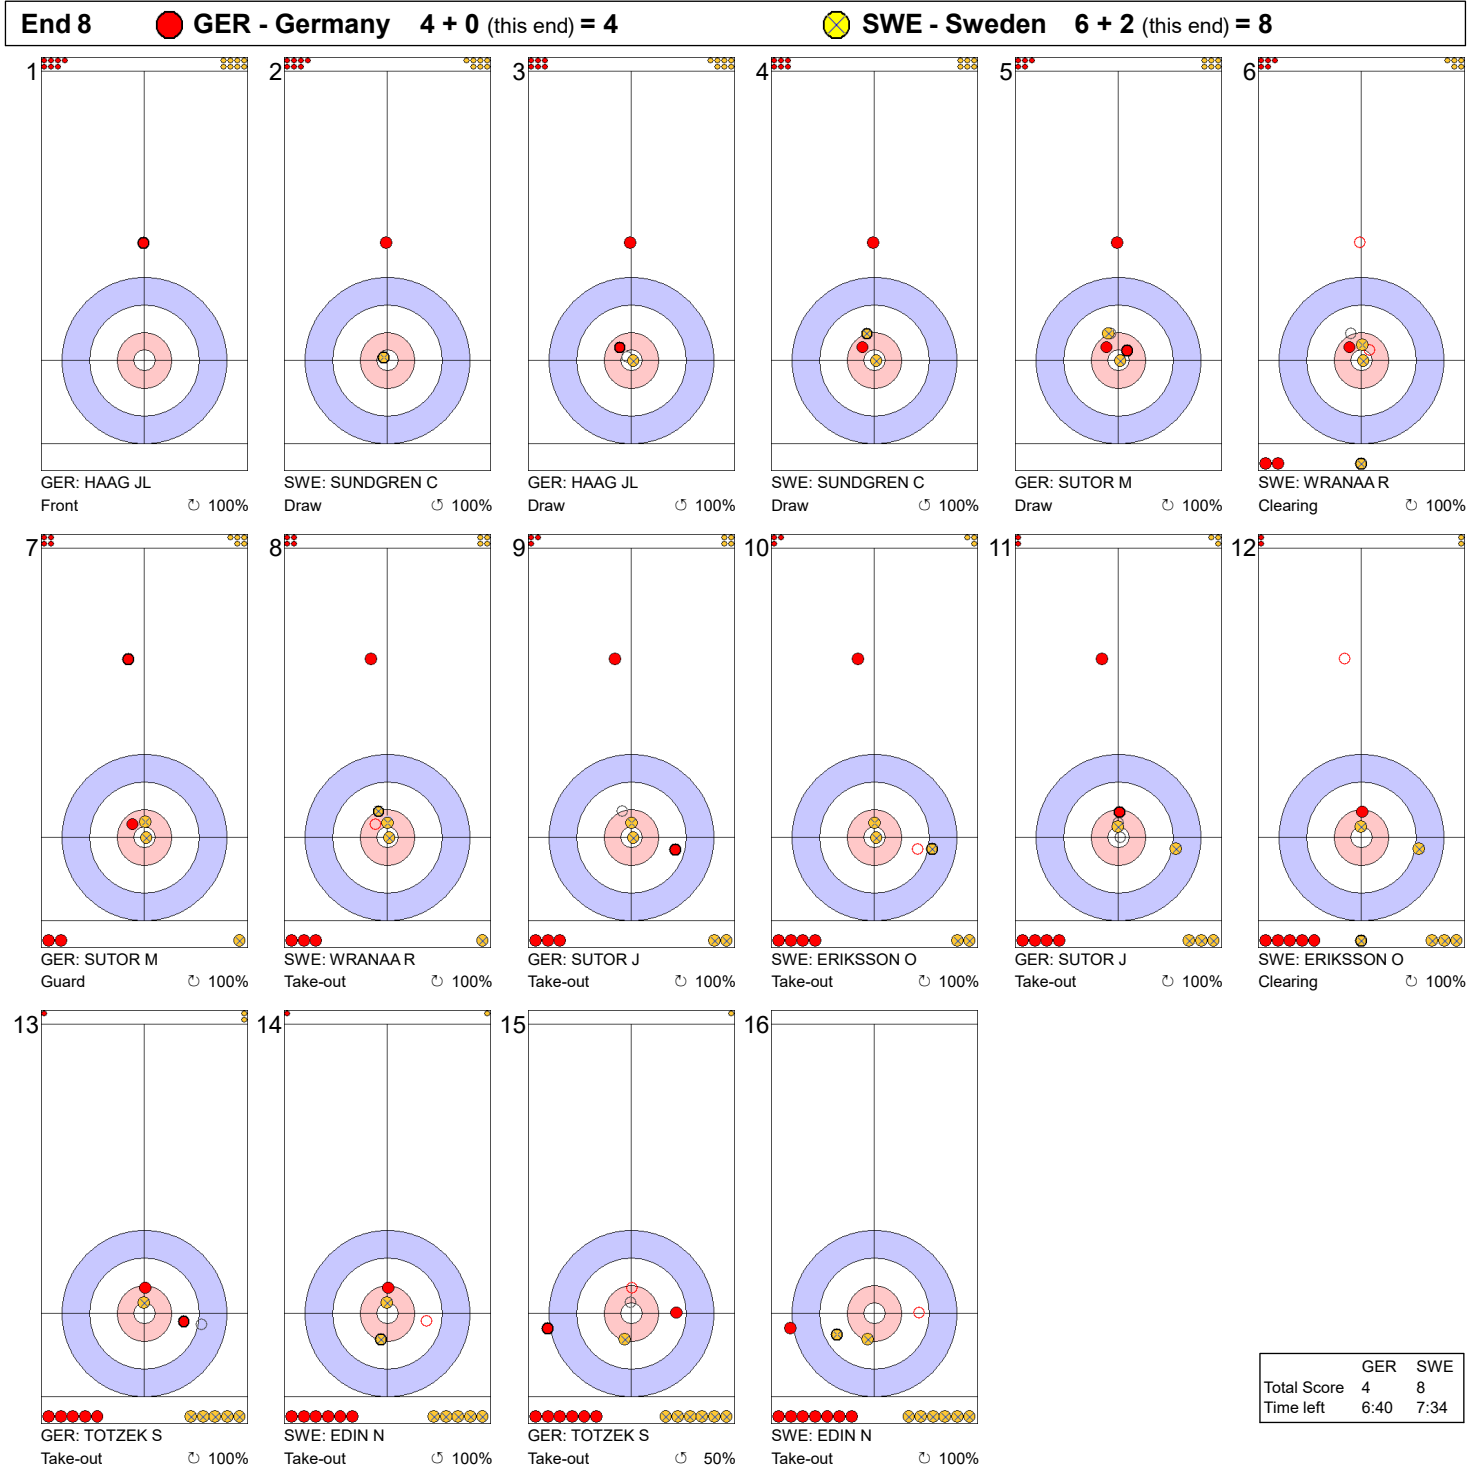

	GER	SWE
Total Score	1	5
Time left	21:58	24:15

Legend:
 ↻ Clockwise ↺ Counter-clockwise - Not considered

Game - Shot by Shot

End 5 ● **GER - Germany** 1 + 2 (this end) = 3 ● **SWE - Sweden** 5 + 0 (this end) = 5

	GER	SWE
Total Score	3	5
Time left	17:12	18:15

Legend:
 ↻ Clockwise ↺ Counter-clockwise - Not considered

Game - Shot by Shot

End 6 ● GER - Germany 3 + 0 (this end) = 3 ● SWE - Sweden 5 + 1 (this end) = 6

	GER	SWE
Total Score	3	6
Time left	13:21	14:35

Legend:
 ↻ Clockwise ↺ Counter-clockwise - Not considered

Game - Shot by Shot

Legend:
 ↻ Clockwise ↺ Counter-clockwise - Not considered

Game - Shot by Shot

End 9 ● **GER - Germany** 4 + 0 (this end) = 4 ● **SWE - Sweden** 8 + 1 (this end) = 9

Legend:
 ↻ Clockwise ↺ Counter-clockwise - Not considered