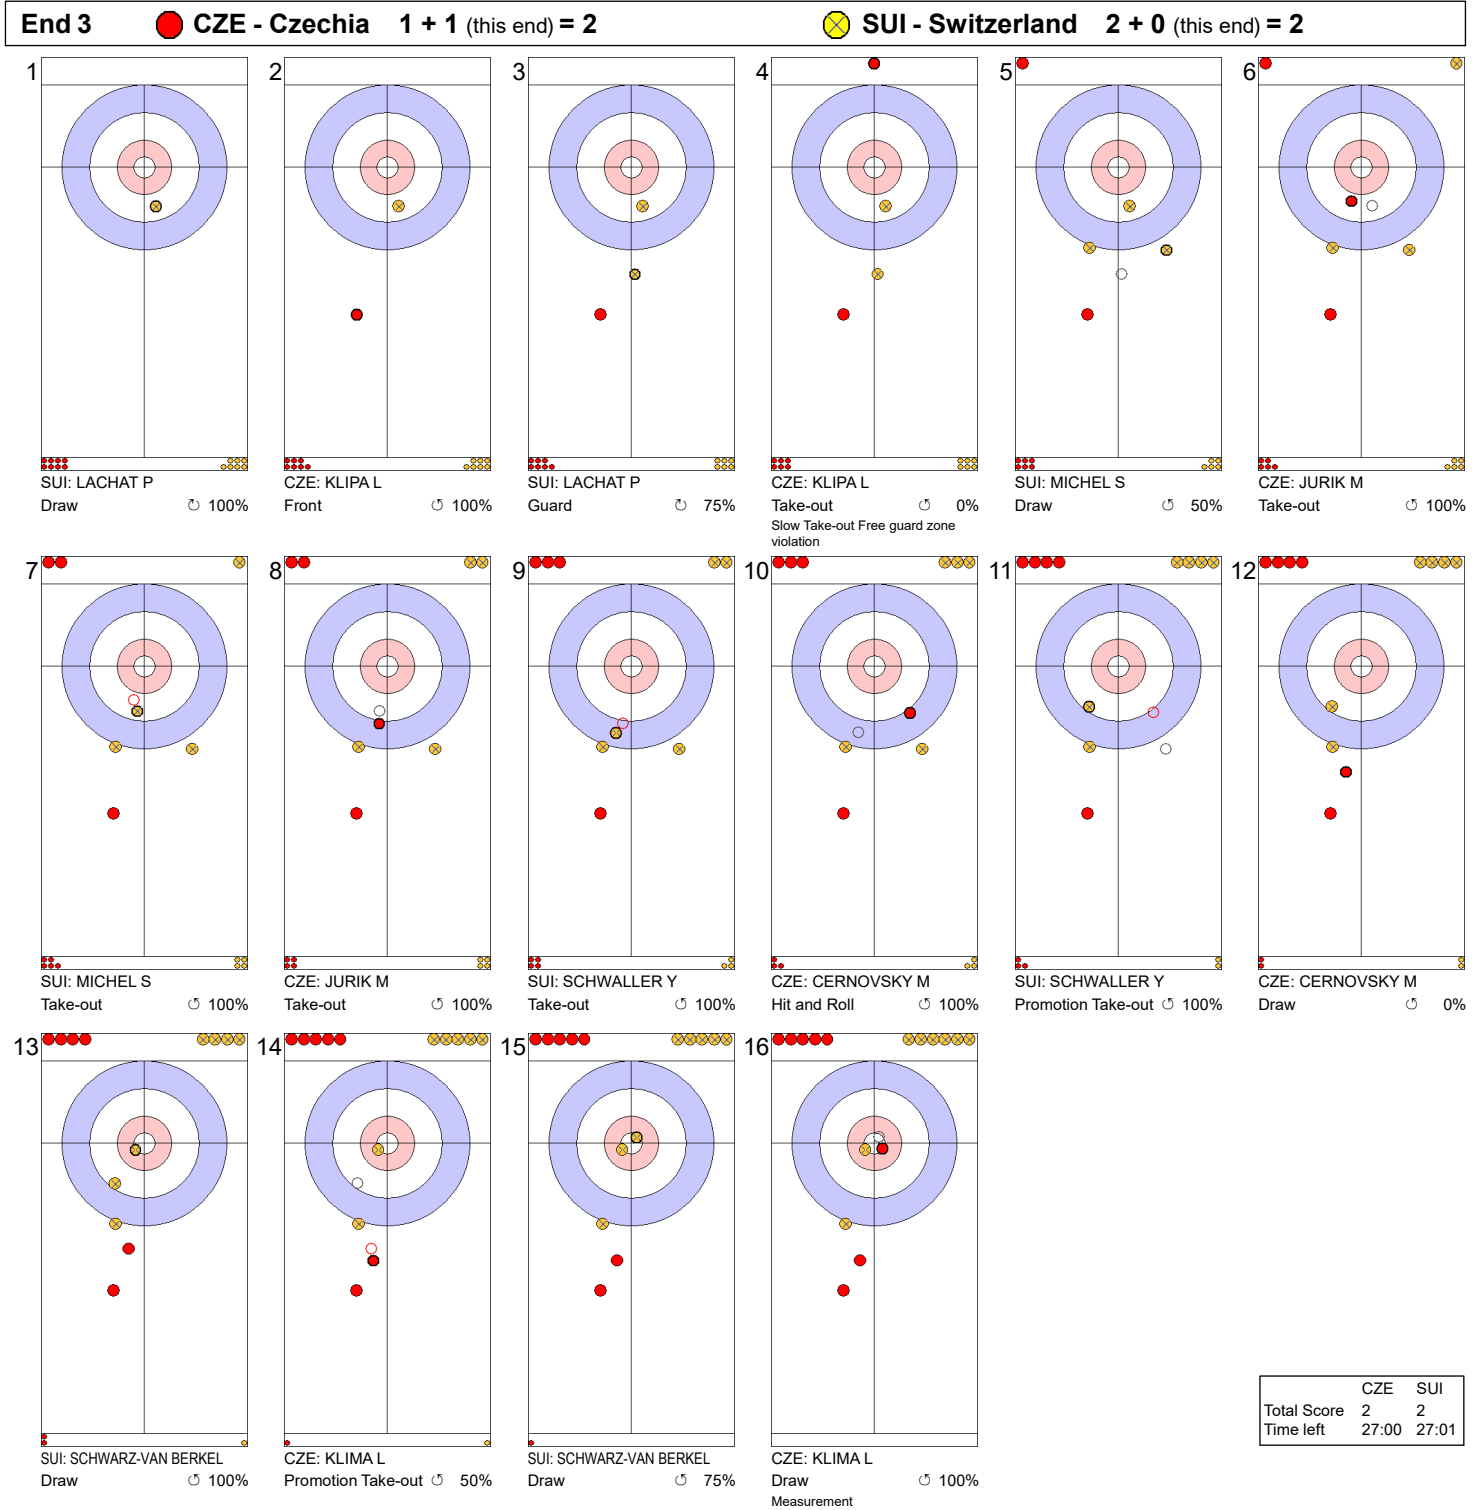

Game - Shot by Shot

Legend:
 ↻ Clockwise ↺ Counter-clockwise - Not considered

Game - Shot by Shot

End 2 ● **CZE - Czechia** 1 + 0 (this end) = 1 ● **SUI - Switzerland** 0 + 2 (this end) = 2

	CZE	SUI
Total Score	1	2
Time left	31:07	30:14

Legend:
 ↻ Clockwise ↺ Counter-clockwise - Not considered

Game - Shot by Shot

Legend:
 ↻ Clockwise ↺ Counter-clockwise - Not considered

Game - Shot by Shot

End 4 ● **CZE - Czechia** 2 + 3 (this end) = 5 ● **SUI - Switzerland** 2 + 0 (this end) = 2

	CZE	SUI
Total Score	5	2
Time left	21:15	21:50

Legend:
 ↻ Clockwise ↺ Counter-clockwise - Not considered

Game - Shot by Shot

End 5 ● **CZE - Czechia** 5 + 0 (this end) = 5 ● **SUI - Switzerland** 2 + 3 (this end) = 5

	CZE	SUI
Total Score	5	5
Time left	17:53	18:15

Legend:
 ↻ Clockwise ↺ Counter-clockwise - Not considered

Game - Shot by Shot

End 6 ● **CZE - Czechia 5 + 2 (this end) = 7** ● **SUI - Switzerland 5 + 0 (this end) = 5**