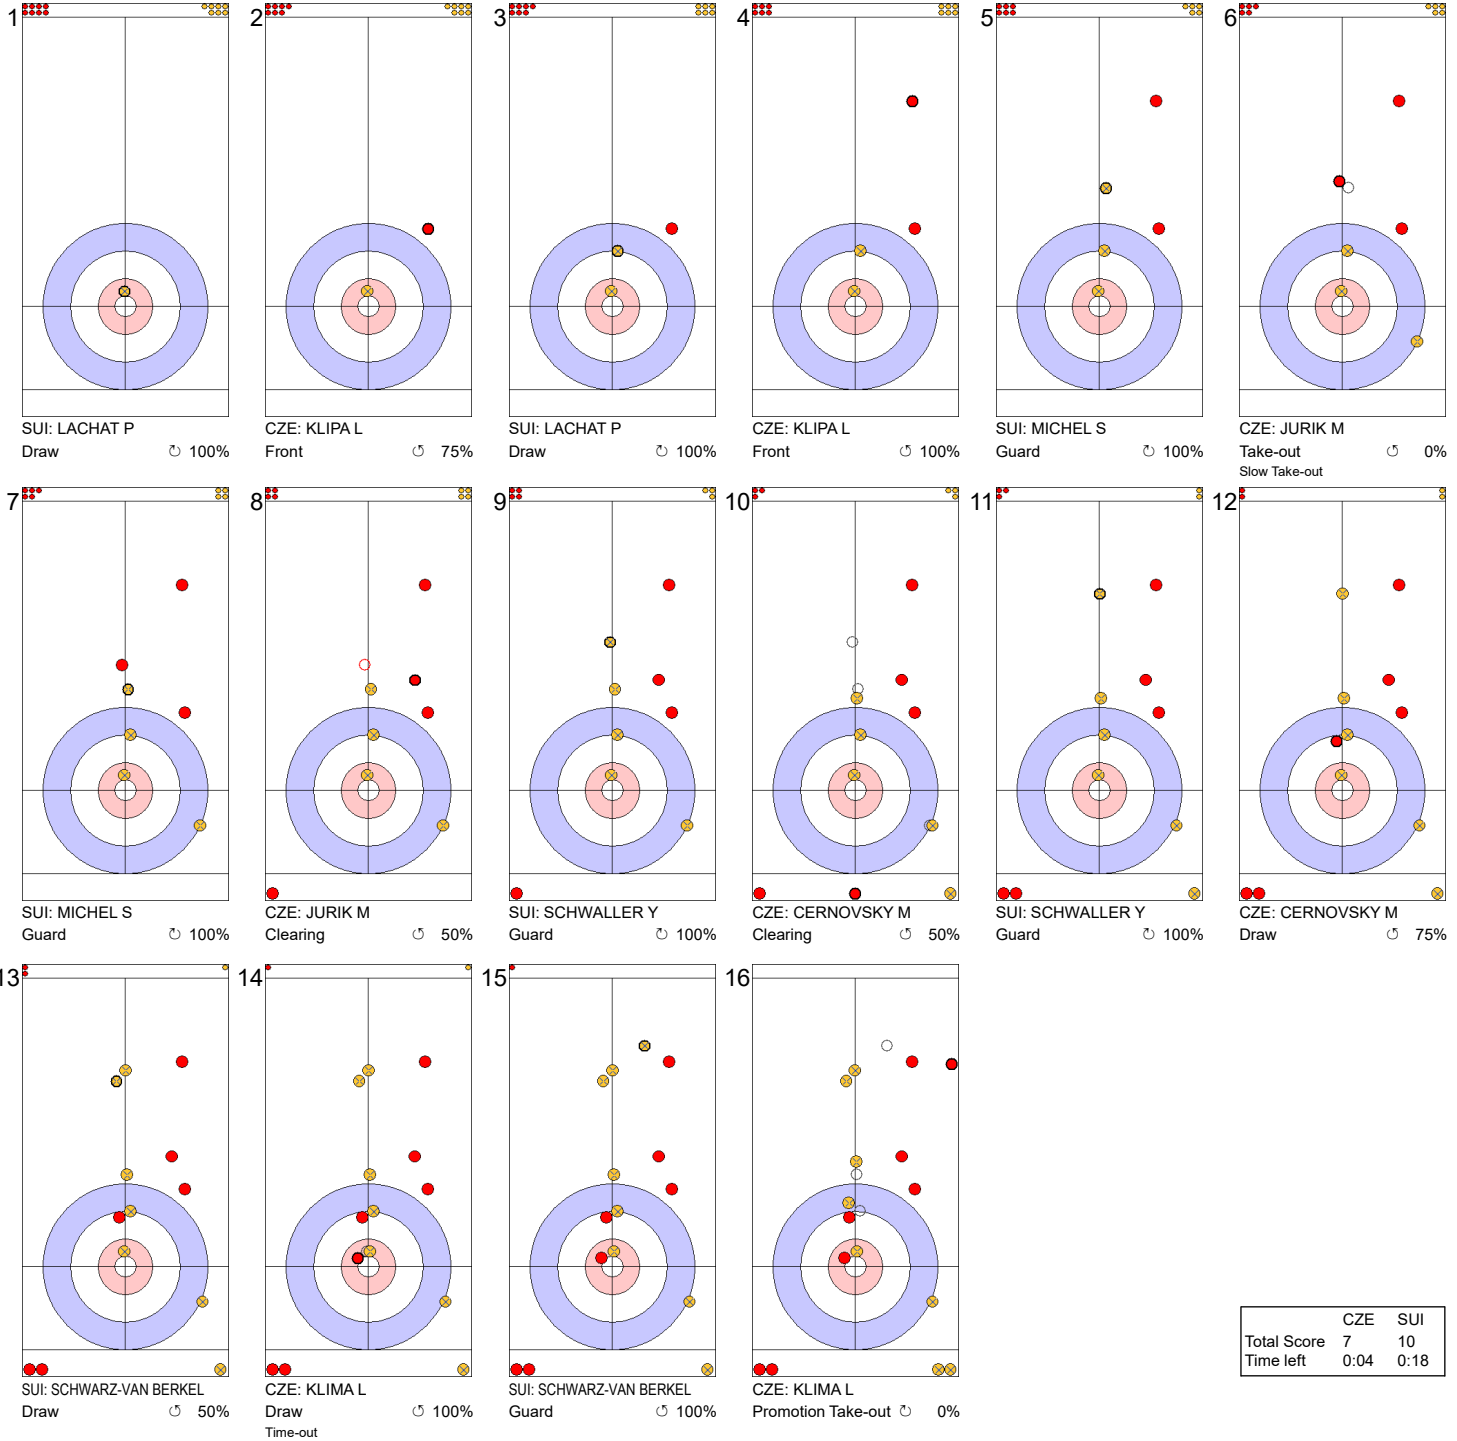

	CZE	SUI
Total Score	7	5
Time left	14:53	14:24

Legend:
 ↻ Clockwise ↺ Counter-clockwise - Not considered

Game - Shot by Shot

End 7 ● **CZE - Czechia 7 + 0 (this end) = 7** ● **SUI - Switzerland 5 + 2 (this end) = 7**

Legend:
 ↻ Clockwise ↺ Counter-clockwise - Not considered

Game - Shot by Shot

Legend:
 ↻ Clockwise ↺ Counter-clockwise - Not considered

Game - Shot by Shot

End 9 ● **CZE - Czechia 7 + 0 (this end) = 7** ⊗ **SUI - Switzerland 8 + 1 (this end) = 9**

Legend:
↻ Clockwise ↺ Counter-clockwise - Not considered

Game - Shot by Shot

End 10 ● **CZE - Czechia 7 + 0 (this end) = 7** ● **SUI - Switzerland 9 + 1 (this end) = 10**

	CZE	SUI
Total Score	7	10
Time left	0:04	0:18

Legend:
 ↻ Clockwise ↺ Counter-clockwise - Not considered