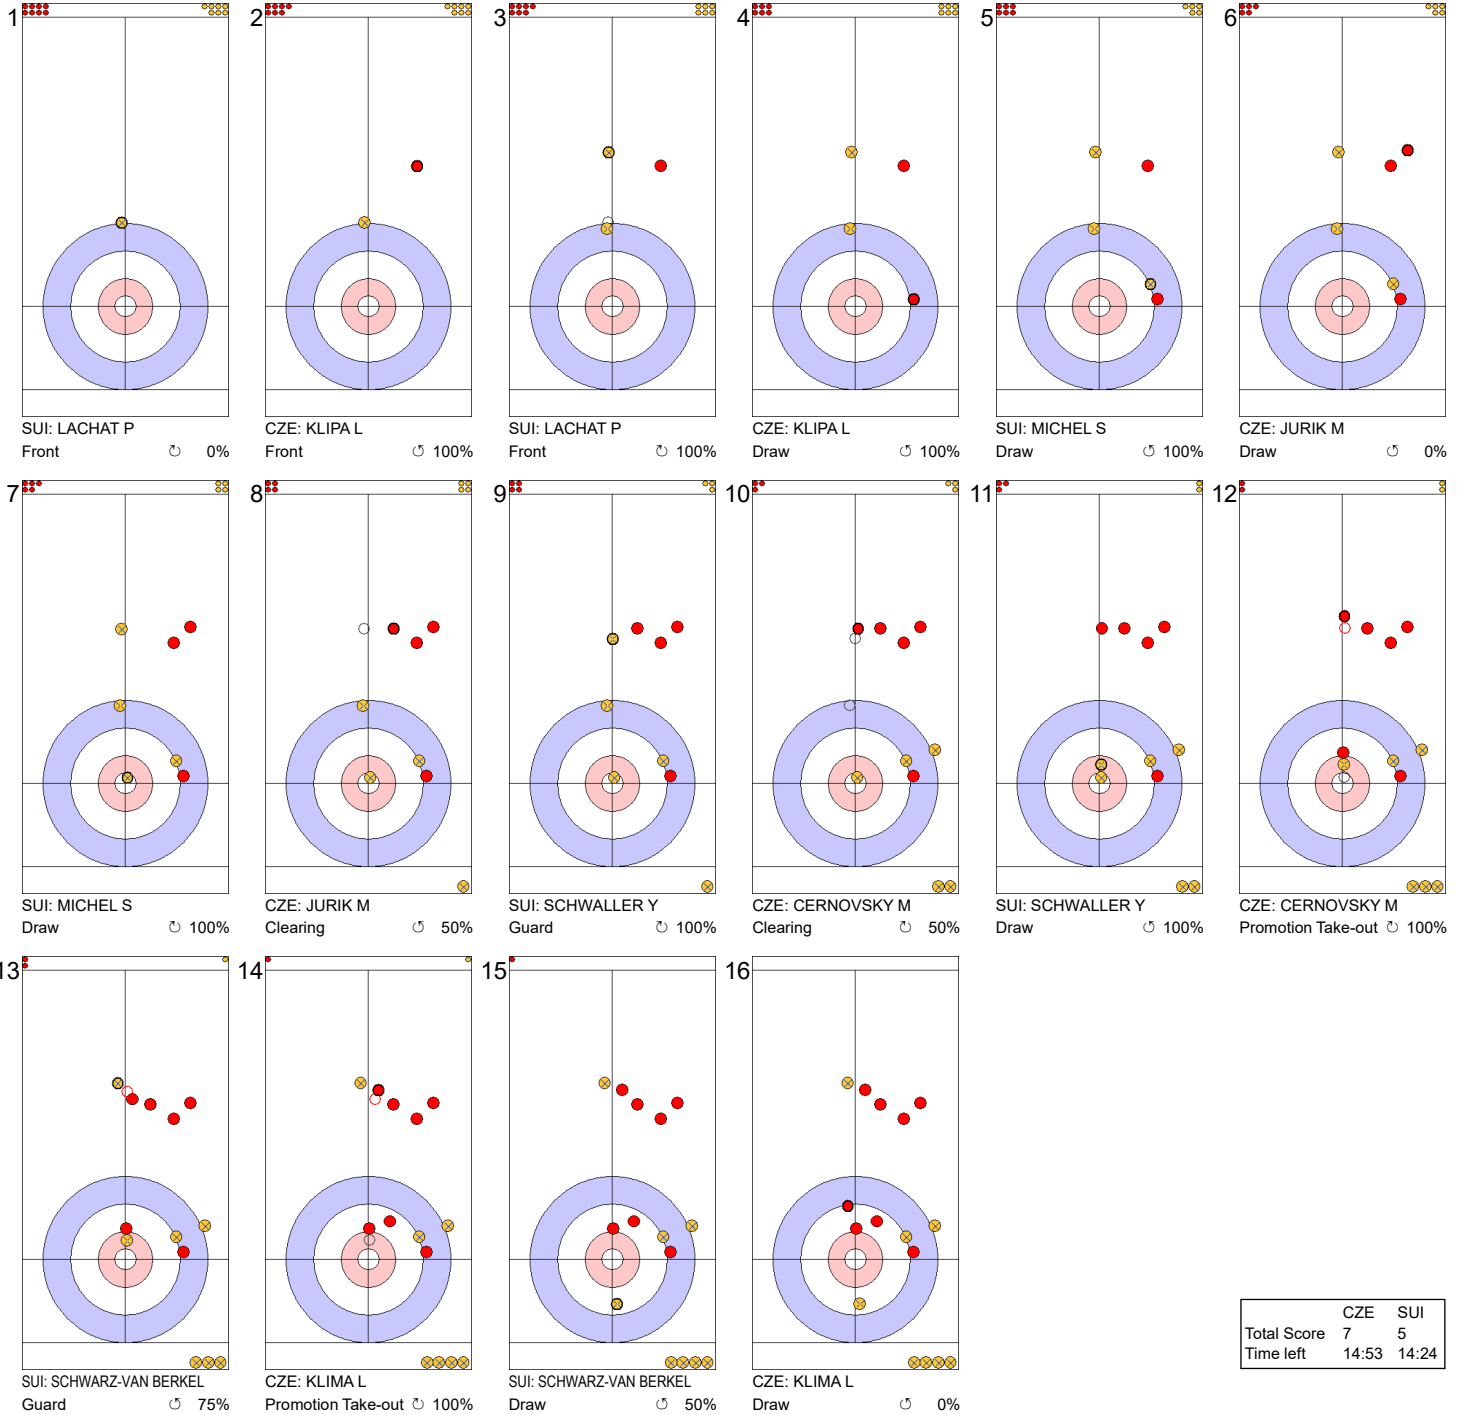

Legend:
 ↻ Clockwise ↺ Counter-clockwise - Not considered

Game - Shot by Shot

Legend:
 ↻ Clockwise ↺ Counter-clockwise - Not considered

Game - Shot by Shot

End 4 ● **CZE - Czechia** 2 + 3 (this end) = 5 ● **SUI - Switzerland** 2 + 0 (this end) = 2

	CZE	SUI
Total Score	5	2
Time left	21:15	21:50

Legend:
 ↻ Clockwise ↺ Counter-clockwise - Not considered

Game - Shot by Shot

End 5 ● **CZE - Czechia** 5 + 0 (this end) = 5 ● **SUI - Switzerland** 2 + 3 (this end) = 5

	CZE	SUI
Total Score	5	5
Time left	17:53	18:15

Legend:
 ↻ Clockwise ↺ Counter-clockwise - Not considered

Game - Shot by Shot

End 6 ● **CZE - Czechia 5 + 2 (this end) = 7** ● **SUI - Switzerland 5 + 0 (this end) = 5**

	CZE	SUI
Total Score	7	5
Time left	14:53	14:24

Legend:
 ↻ Clockwise ↺ Counter-clockwise - Not considered

Game - Shot by Shot

End 7 ● **CZE - Czechia 7 + 0 (this end) = 7** ● **SUI - Switzerland 5 + 2 (this end) = 7**