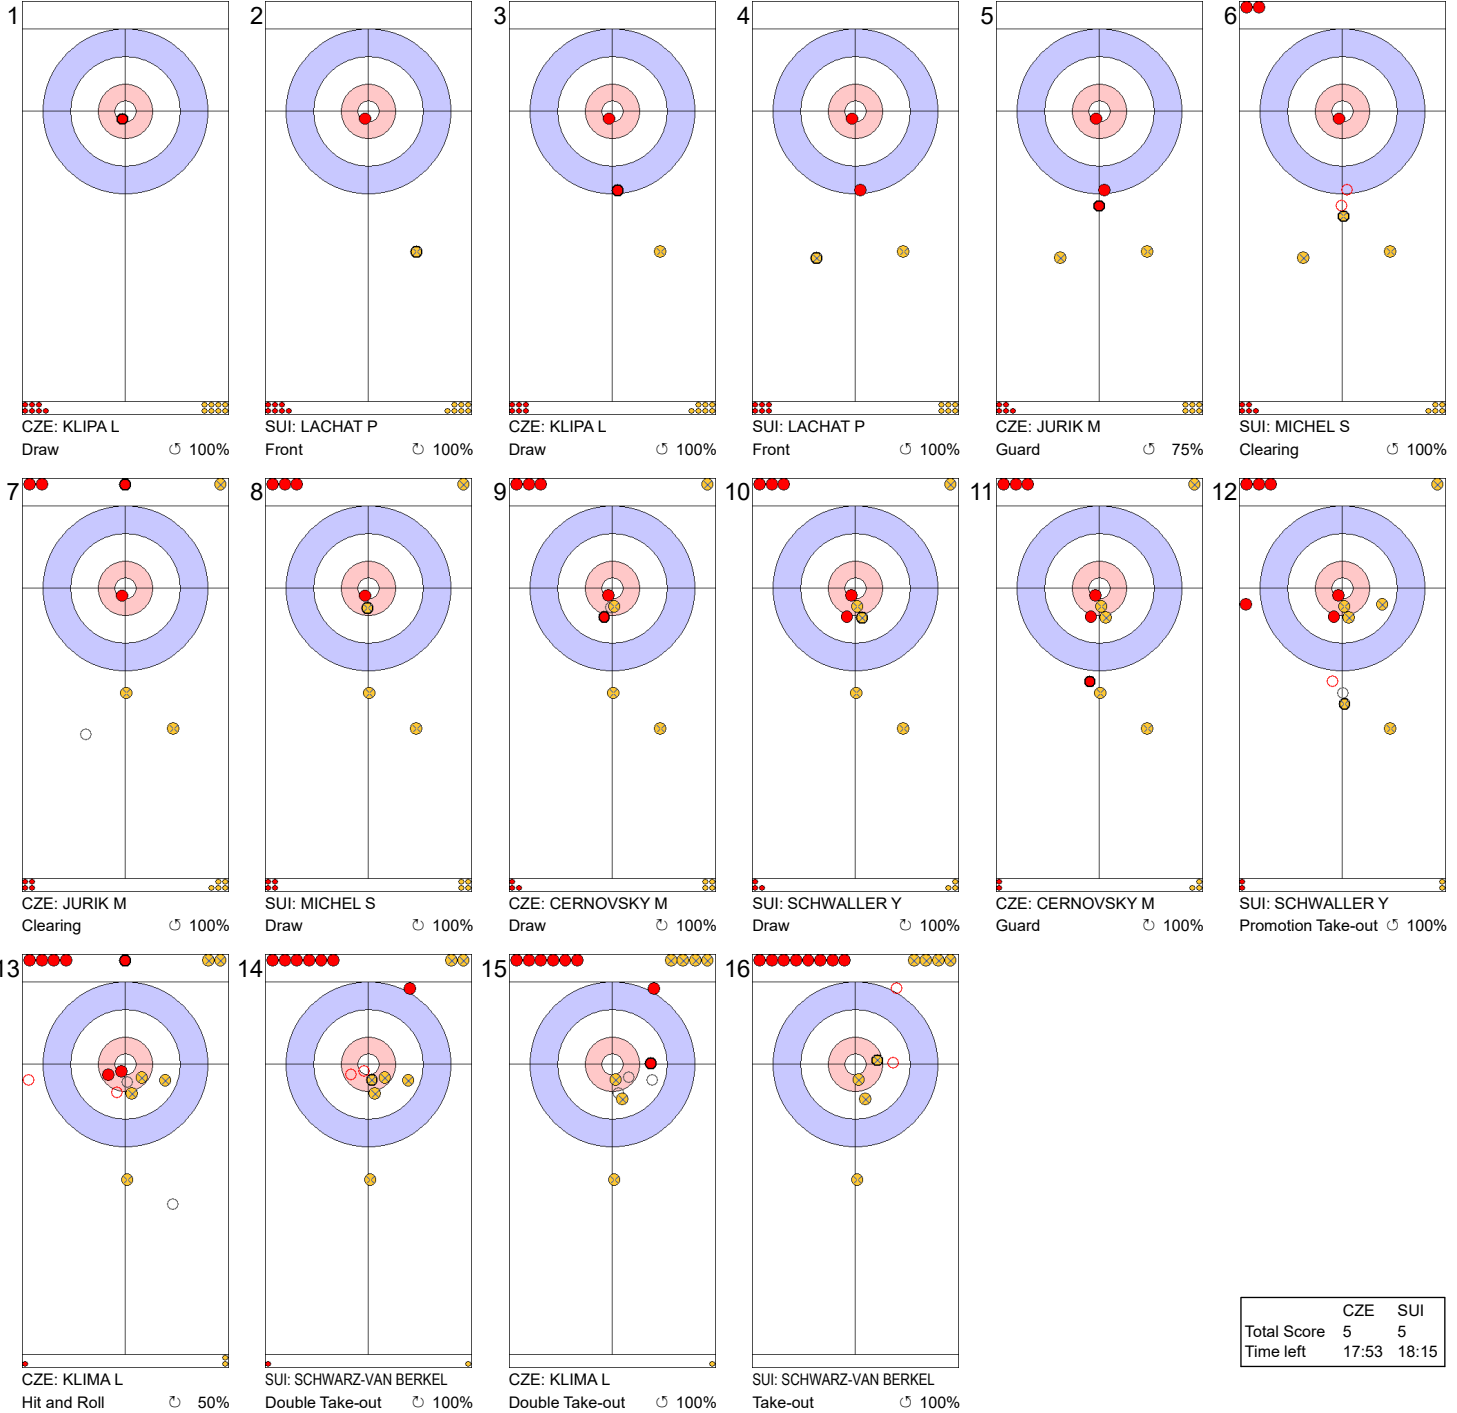

Game - Shot by Shot

Legend:
 ↻ Clockwise ↺ Counter-clockwise - Not considered

Game - Shot by Shot

End 2 ● **CZE - Czechia** 1 + 0 (this end) = 1 ● **SUI - Switzerland** 0 + 2 (this end) = 2

	CZE	SUI
Total Score	1	2
Time left	31:07	30:14

Legend:
 ↻ Clockwise ↺ Counter-clockwise - Not considered

Game - Shot by Shot

Legend:
 ↻ Clockwise ↺ Counter-clockwise - Not considered

Game - Shot by Shot

End 4 ● **CZE - Czechia** 2 + 3 (this end) = 5 ● **SUI - Switzerland** 2 + 0 (this end) = 2

	CZE	SUI
Total Score	5	2
Time left	21:15	21:50

Legend:
 ↻ Clockwise ↺ Counter-clockwise - Not considered

Game - Shot by Shot

End 5 ● **CZE - Czechia** 5 + 0 (this end) = 5 ● **SUI - Switzerland** 2 + 3 (this end) = 5

	CZE	SUI
Total Score	5	5
Time left	17:53	18:15

Legend:
 ↻ Clockwise ↺ Counter-clockwise - Not considered

Game - Shot by Shot

End 6 ● **CZE - Czechia 5 + 2 (this end) = 7** ● **SUI - Switzerland 5 + 0 (this end) = 5**