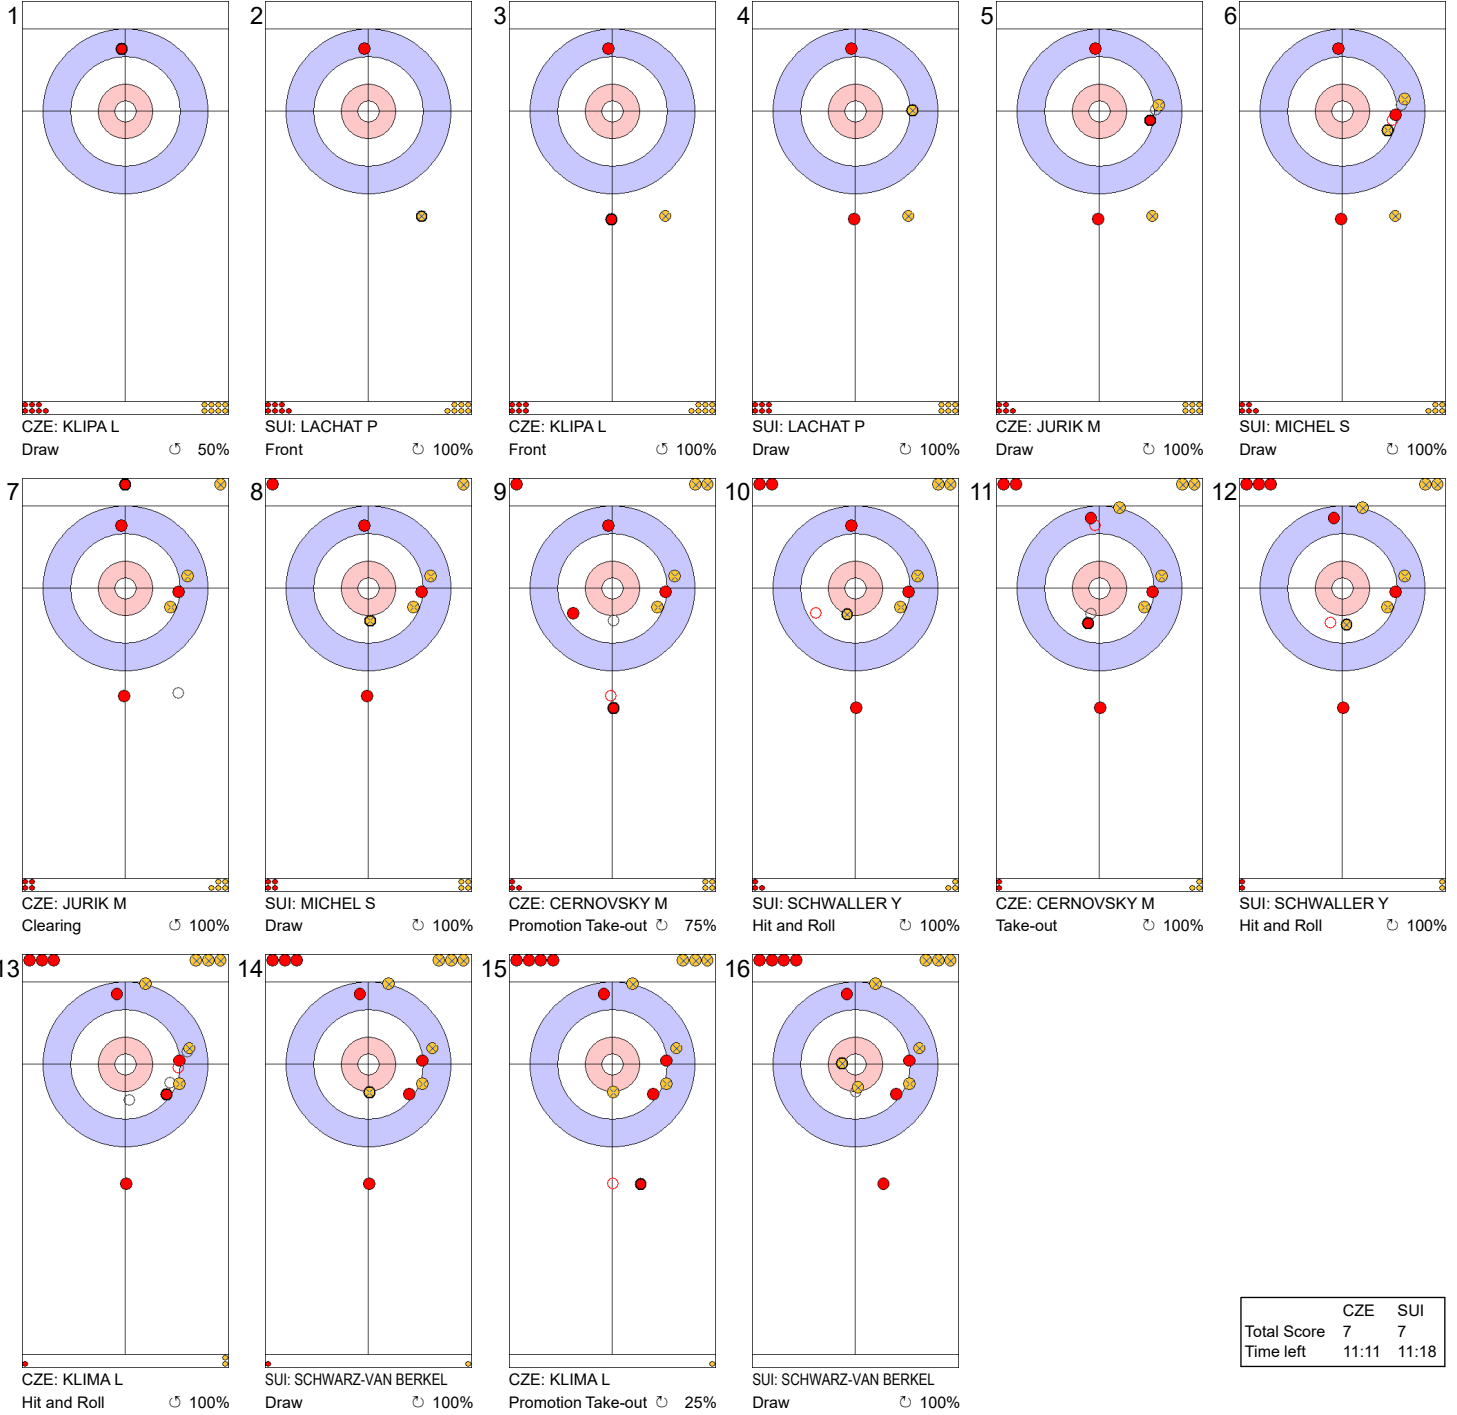

	CZE	SUI
Total Score	5	5
Time left	17:53	18:15

Legend:
 ↻ Clockwise ↺ Counter-clockwise - Not considered

Game - Shot by Shot

End 6 ● **CZE - Czechia 5 + 2 (this end) = 7** ● **SUI - Switzerland 5 + 0 (this end) = 5**

	CZE	SUI
Total Score	7	5
Time left	14:53	14:24

Legend:
 ↻ Clockwise ↺ Counter-clockwise - Not considered

Game - Shot by Shot

End 7 ● **CZE - Czechia 7 + 0 (this end) = 7** ● **SUI - Switzerland 5 + 2 (this end) = 7**

Legend:
 ↻ Clockwise ↺ Counter-clockwise - Not considered

Game - Shot by Shot

Legend:
 ↻ Clockwise ↺ Counter-clockwise - Not considered

Game - Shot by Shot

End 9 ● **CZE - Czechia 7 + 0 (this end) = 7** ⊗ **SUI - Switzerland 8 + 1 (this end) = 9**