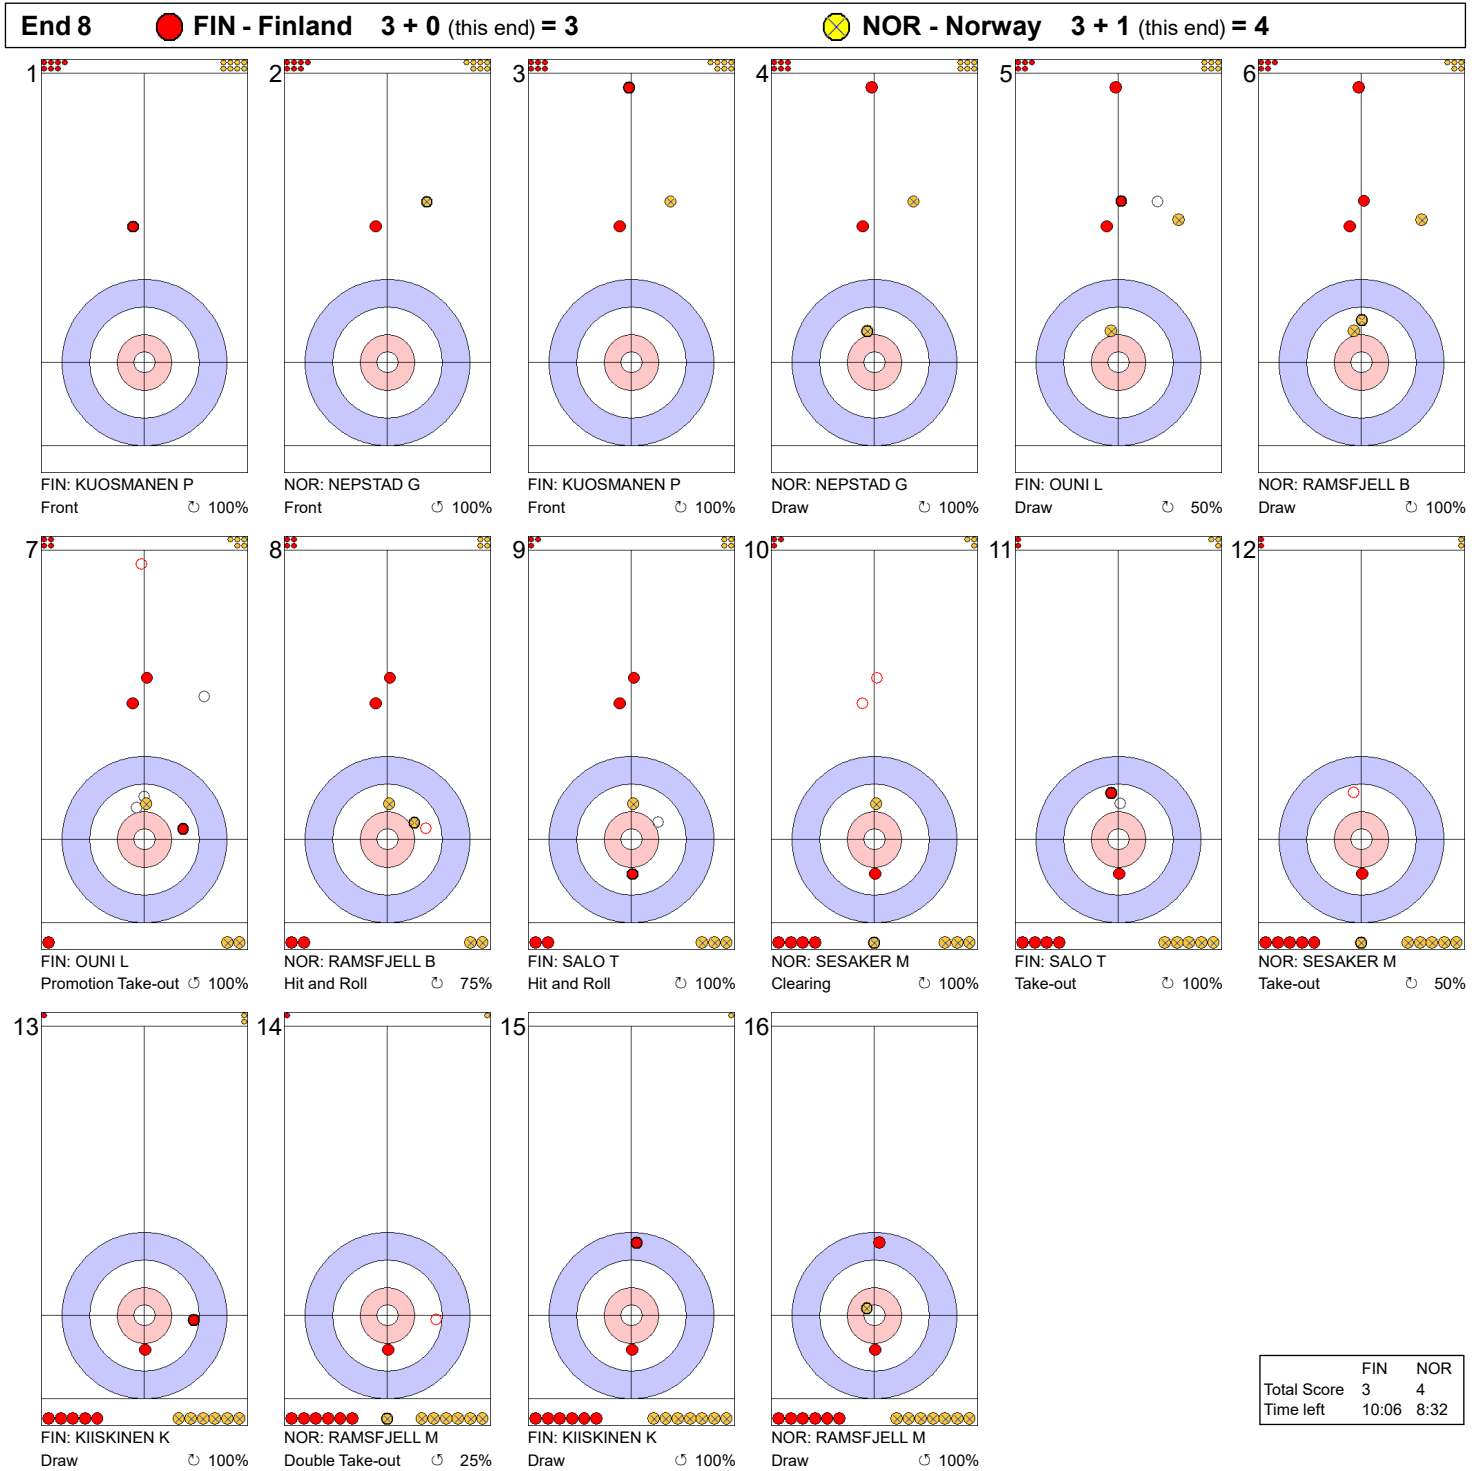

Game - Shot by Shot

Legend:
 ↻ Clockwise ↺ Counter-clockwise - Not considered

Game - Shot by Shot

Legend:
 ↻ Clockwise ↺ Counter-clockwise - Not considered

Game - Shot by Shot

Legend:
 ↻ Clockwise ↺ Counter-clockwise - Not considered

Game - Shot by Shot

End 7 ● **FIN - Finland** 2 + 1 (this end) = 3 ● **NOR - Norway** 3 + 0 (this end) = 3

	FIN	NOR
Total Score	3	3
Time left	13:20	11:04

Legend:
 ↻ Clockwise ↺ Counter-clockwise - Not considered

Game - Shot by Shot

Legend:
 ↻ Clockwise ↺ Counter-clockwise - Not considered

Game - Shot by Shot

Legend:
 ↻ Clockwise ↺ Counter-clockwise - Not considered

Game - Shot by Shot

End 10 ● **FIN - Finland** 3 + 0 (this end) = 3 ● **NOR - Norway** 5 + 1 (this end) = 6

	FIN	NOR
Total Score	3	6
Time left	1:03	0:15

Legend:
 ↻ Clockwise ↺ Counter-clockwise - Not considered