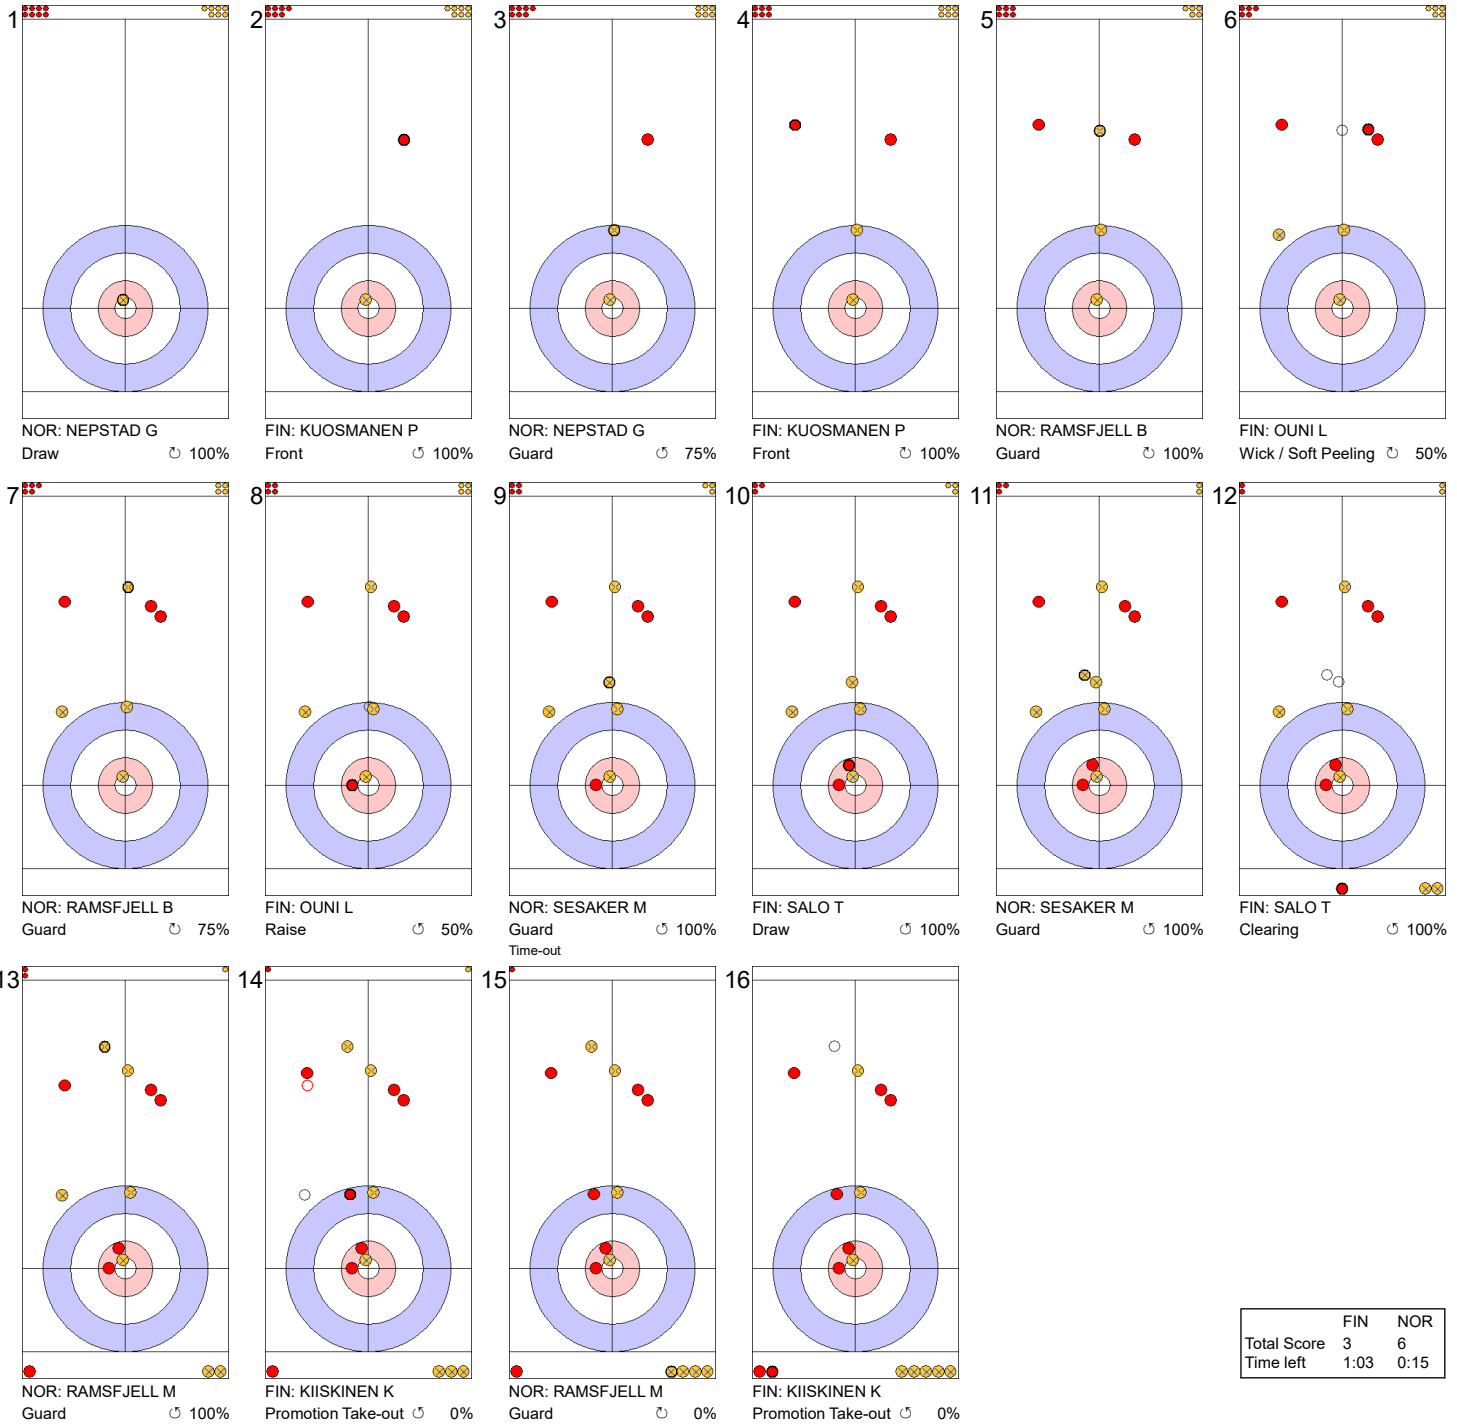

Game - Shot by Shot

Legend:
 ↻ Clockwise ↺ Counter-clockwise - Not considered

Game - Shot by Shot

Legend:
 ↻ Clockwise ↺ Counter-clockwise - Not considered

Game - Shot by Shot

Legend:
 ↻ Clockwise ↺ Counter-clockwise - Not considered

Game - Shot by Shot

End 7 ● **FIN - Finland** 2 + 1 (this end) = 3 ● **NOR - Norway** 3 + 0 (this end) = 3

	FIN	NOR
Total Score	3	3
Time left	13:20	11:04

Legend:
 ↻ Clockwise ↺ Counter-clockwise - Not considered

Game - Shot by Shot

Legend:
 ↻ Clockwise ↺ Counter-clockwise - Not considered

Game - Shot by Shot

Legend:
 ↻ Clockwise ↺ Counter-clockwise - Not considered

Game - Shot by Shot

End 10 ● **FIN - Finland** 3 + 0 (this end) = 3 ● **NOR - Norway** 5 + 1 (this end) = 6

	FIN	NOR
Total Score	3	6
Time left	1:03	0:15

Legend:
 ↻ Clockwise ↺ Counter-clockwise - Not considered