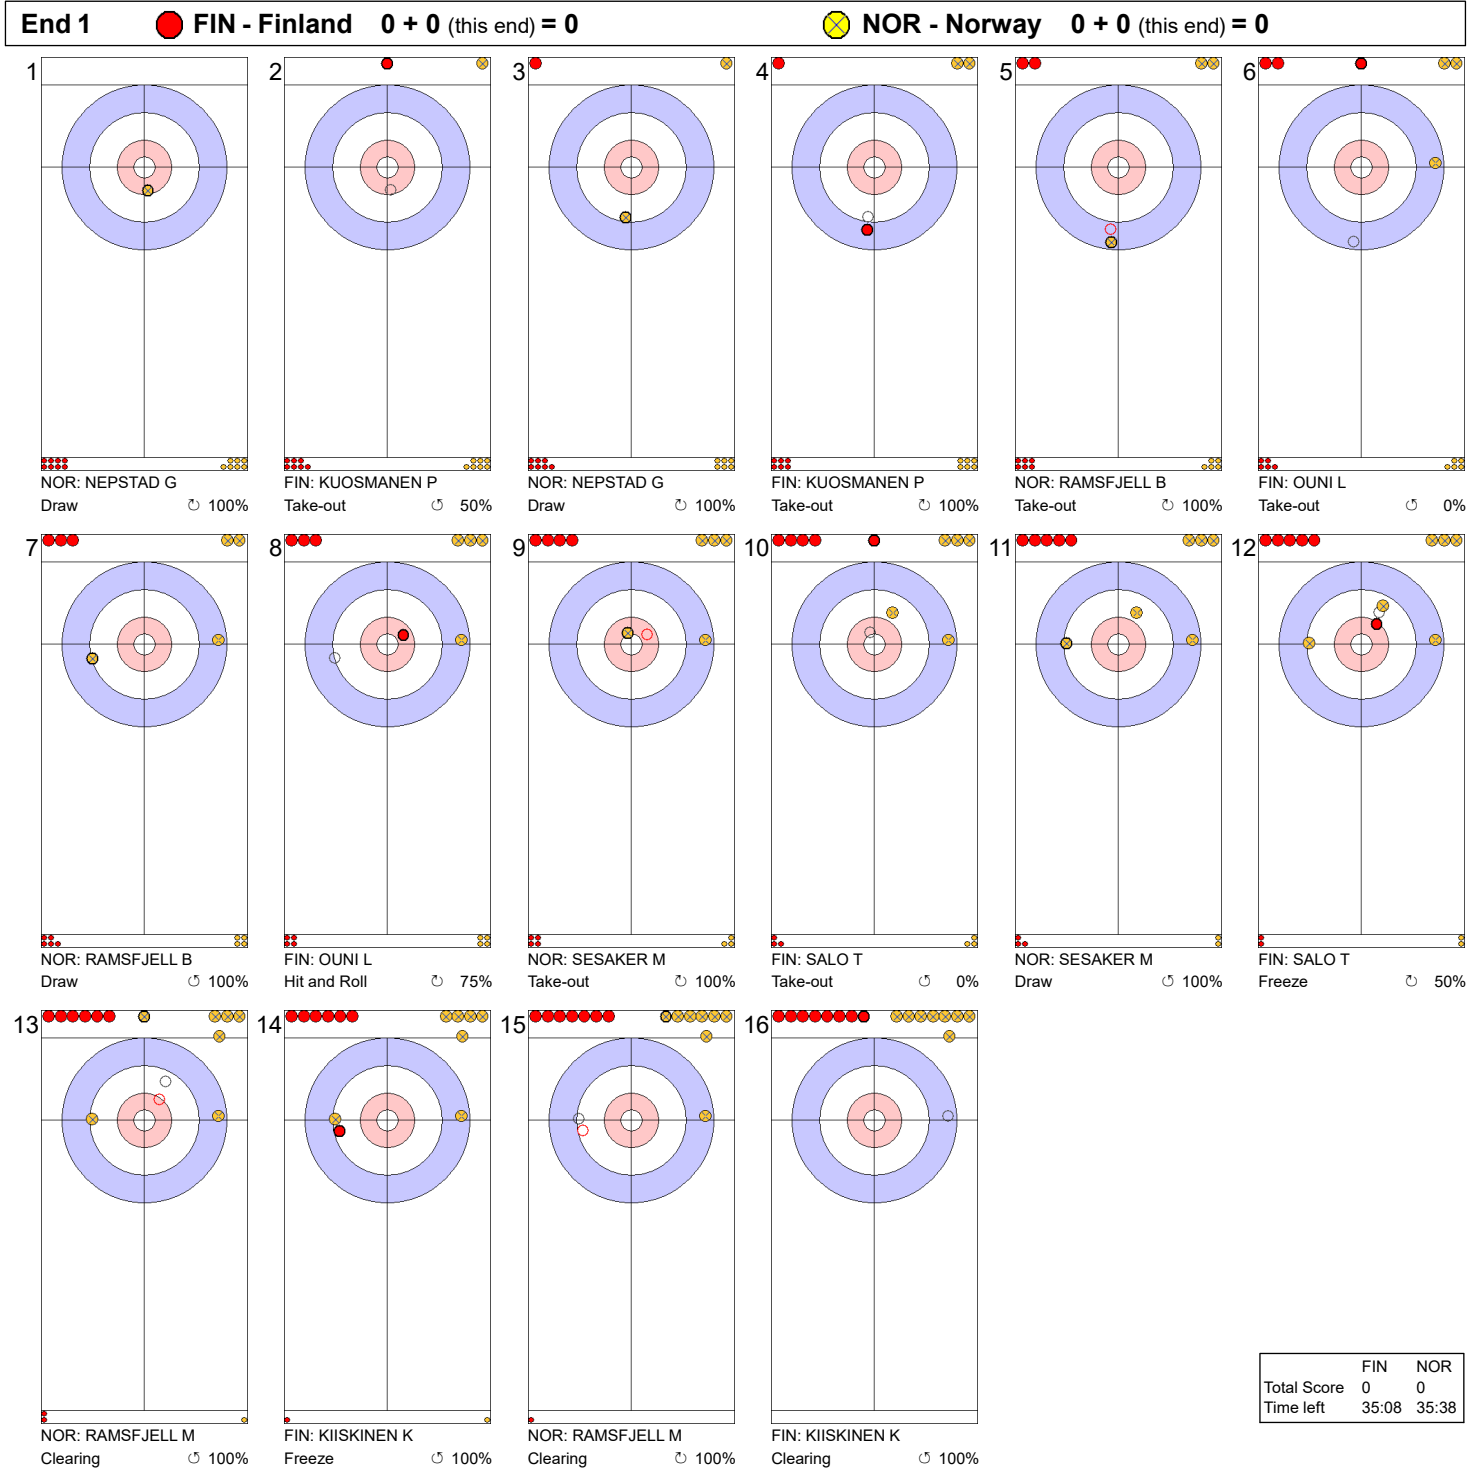

Game - Shot by Shot

Legend:
 ↻ Clockwise ↺ Counter-clockwise - Not considered

Game - Shot by Shot

Legend:
 ↻ Clockwise ↺ Counter-clockwise - Not considered

Game - Shot by Shot

Legend:
 Clockwise
 Counter-clockwise
 - Not considered

Game - Shot by Shot

Legend:
 ↻ Clockwise ↺ Counter-clockwise - Not considered

Game - Shot by Shot

Legend:
 ↻ Clockwise ↺ Counter-clockwise - Not considered

Game - Shot by Shot

Legend:
 ↻ Clockwise ↺ Counter-clockwise - Not considered

Game - Shot by Shot

End 7 ● **FIN - Finland** 2 + 1 (this end) = 3 ● **NOR - Norway** 3 + 0 (this end) = 3

	FIN	NOR
Total Score	3	3
Time left	13:20	11:04

Legend:
 ↻ Clockwise ↺ Counter-clockwise - Not considered

Game - Shot by Shot

Legend:
 ↻ Clockwise ↺ Counter-clockwise - Not considered

Game - Shot by Shot

Legend:
 ↻ Clockwise ↺ Counter-clockwise - Not considered

Game - Shot by Shot

End 10 ● **FIN - Finland** 3 + 0 (this end) = 3 ● **NOR - Norway** 5 + 1 (this end) = 6