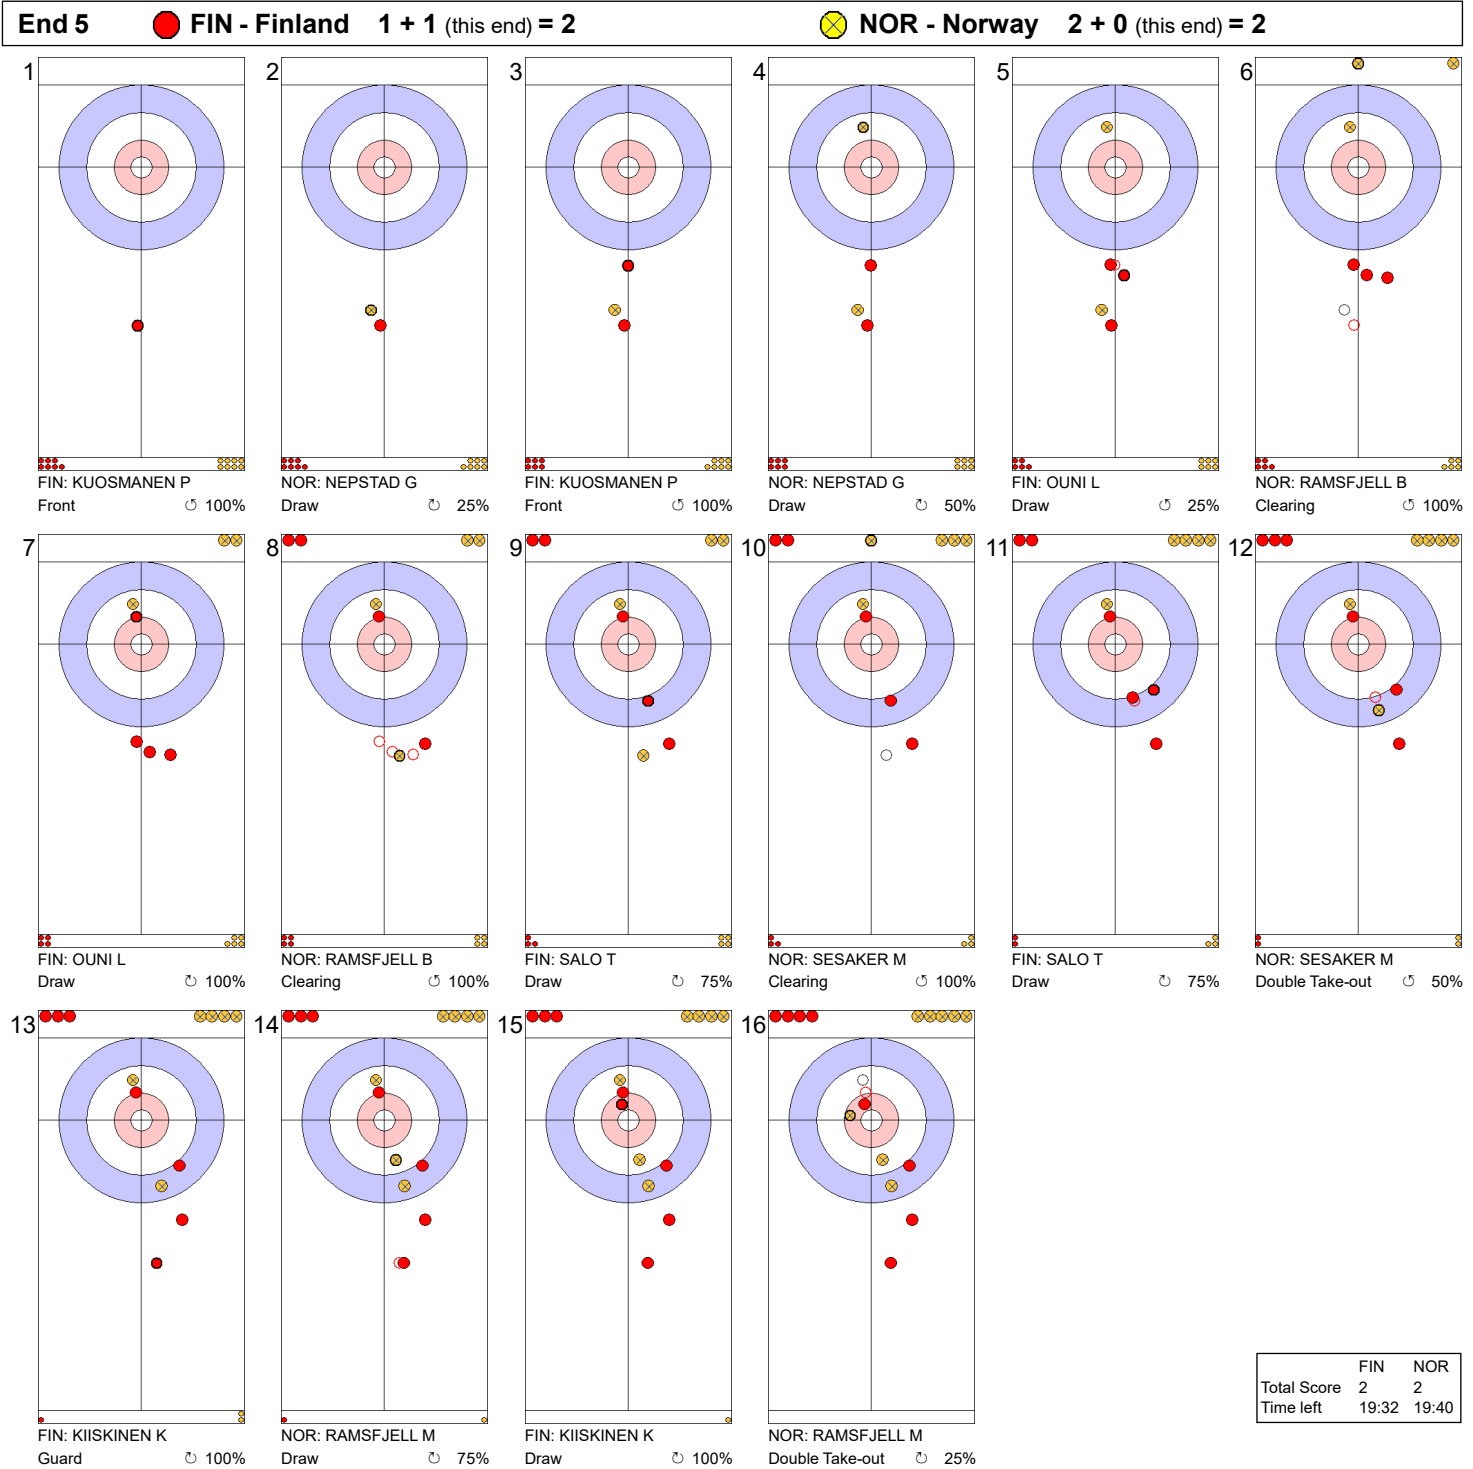

Game - Shot by Shot

Legend:
 ↻ Clockwise ↺ Counter-clockwise - Not considered

Game - Shot by Shot

Legend:
 ↻ Clockwise ↺ Counter-clockwise - Not considered

Game - Shot by Shot

Legend:
 Clockwise
 Counter-clockwise
 - Not considered

Game - Shot by Shot

Legend:
 ↻ Clockwise ↺ Counter-clockwise - Not considered

Game - Shot by Shot

Legend:
 ↻ Clockwise ↺ Counter-clockwise - Not considered

Game - Shot by Shot

Legend:
 ↻ Clockwise ↺ Counter-clockwise - Not considered

Game - Shot by Shot

End 7 ● **FIN - Finland** 2 + 1 (this end) = 3 ● **NOR - Norway** 3 + 0 (this end) = 3

	FIN	NOR
Total Score	3	3
Time left	13:20	11:04

Legend:
 ↻ Clockwise ↺ Counter-clockwise - Not considered

Game - Shot by Shot

Legend:
 ↻ Clockwise ↺ Counter-clockwise - Not considered

Game - Shot by Shot

Legend:
 ↻ Clockwise ↺ Counter-clockwise - Not considered

Game - Shot by Shot

End 10 ● **FIN - Finland** 3 + 0 (this end) = 3 ● **NOR - Norway** 5 + 1 (this end) = 6