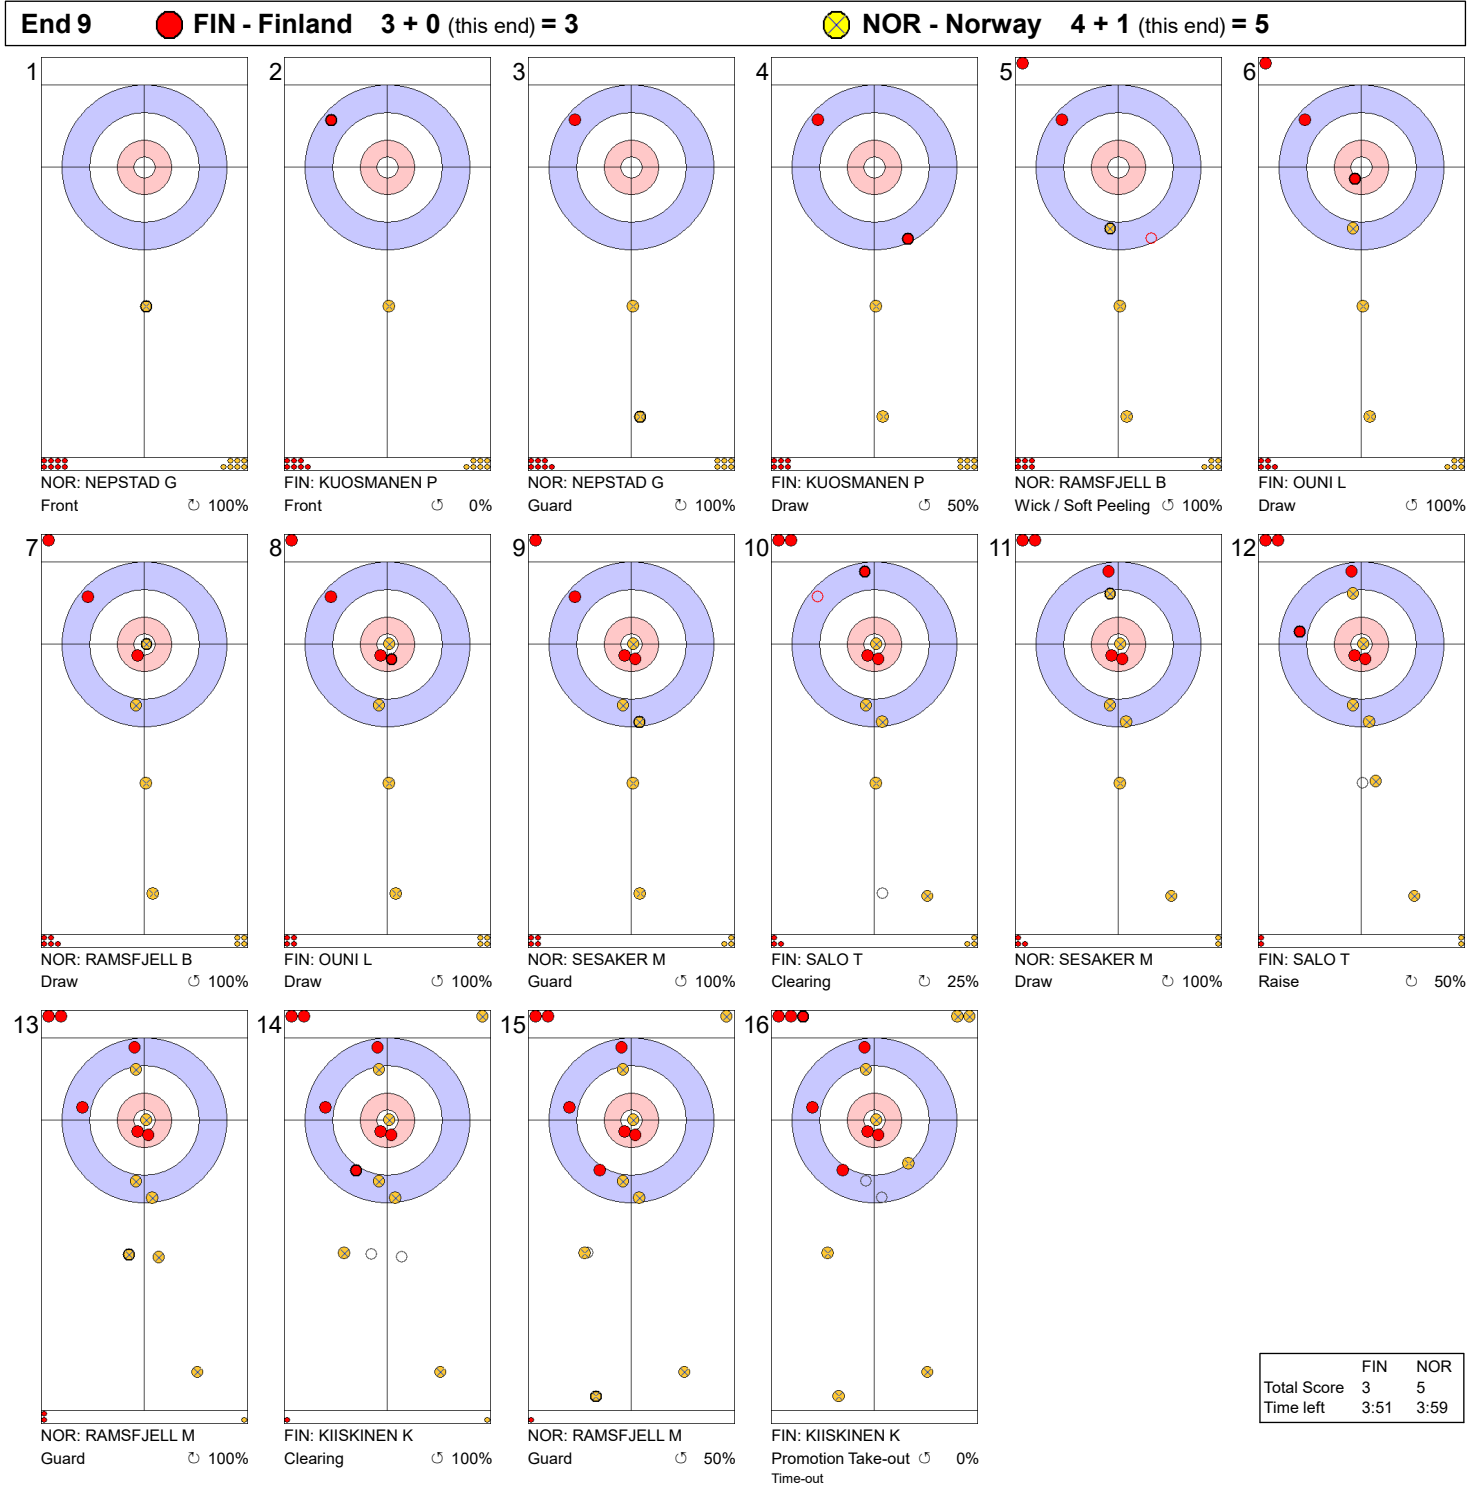

Game - Shot by Shot

Legend:
 ↻ Clockwise ↺ Counter-clockwise - Not considered

Game - Shot by Shot

Legend:
 ↻ Clockwise ↺ Counter-clockwise - Not considered

Game - Shot by Shot

Legend:
 ↻ Clockwise ↺ Counter-clockwise - Not considered

Game - Shot by Shot

End 7 ● **FIN - Finland** 2 + 1 (this end) = 3 ● **NOR - Norway** 3 + 0 (this end) = 3

	FIN	NOR
Total Score	3	3
Time left	13:20	11:04

Legend:
 ↻ Clockwise ↺ Counter-clockwise - Not considered

Game - Shot by Shot

Legend:
 ↻ Clockwise ↺ Counter-clockwise - Not considered

Game - Shot by Shot

Legend:
 ↻ Clockwise ↺ Counter-clockwise - Not considered

Game - Shot by Shot

End 10 ● **FIN - Finland** 3 + 0 (this end) = 3 ● **NOR - Norway** 5 + 1 (this end) = 6

	FIN	NOR
Total Score	3	6
Time left	1:03	0:15

Legend:
 ↻ Clockwise ↺ Counter-clockwise - Not considered