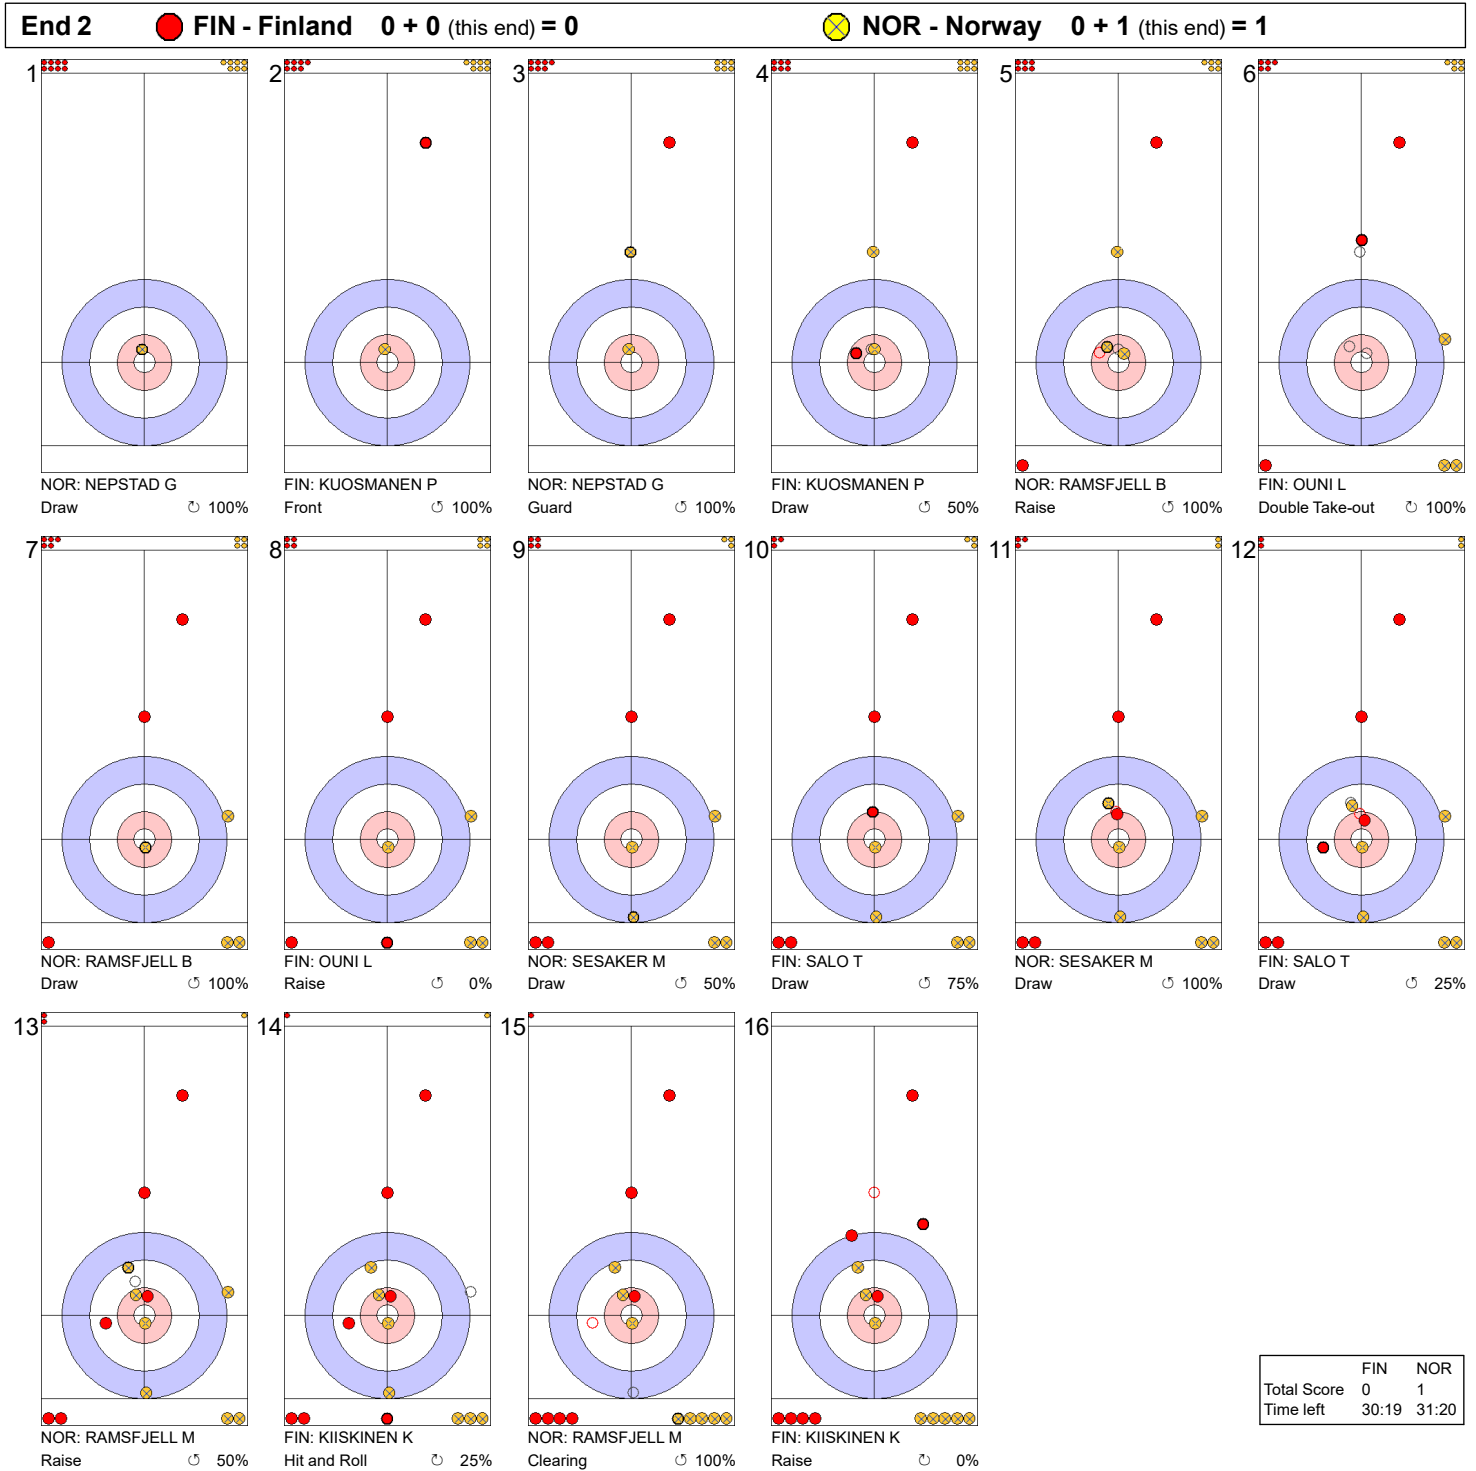

Game - Shot by Shot

Legend:
 ↻ Clockwise ↺ Counter-clockwise - Not considered

Game - Shot by Shot

Legend:
 ↻ Clockwise ↺ Counter-clockwise - Not considered

Game - Shot by Shot

Legend:
 Clockwise
 Counter-clockwise
 - Not considered

Game - Shot by Shot

Legend:
 ↻ Clockwise ↺ Counter-clockwise - Not considered

Game - Shot by Shot

Legend:
 ↻ Clockwise ↺ Counter-clockwise - Not considered

Game - Shot by Shot

Legend:
 ↻ Clockwise ↺ Counter-clockwise - Not considered

Game - Shot by Shot

End 7 ● **FIN - Finland** 2 + 1 (this end) = 3 ● **NOR - Norway** 3 + 0 (this end) = 3

	FIN	NOR
Total Score	3	3
Time left	13:20	11:04

Legend:
 ↻ Clockwise ↺ Counter-clockwise - Not considered

Game - Shot by Shot

Legend:
 ↻ Clockwise ↺ Counter-clockwise - Not considered

Game - Shot by Shot

Legend:
 ↻ Clockwise ↺ Counter-clockwise - Not considered

Game - Shot by Shot

End 10 ● **FIN - Finland** 3 + 0 (this end) = 3 ● **NOR - Norway** 5 + 1 (this end) = 6