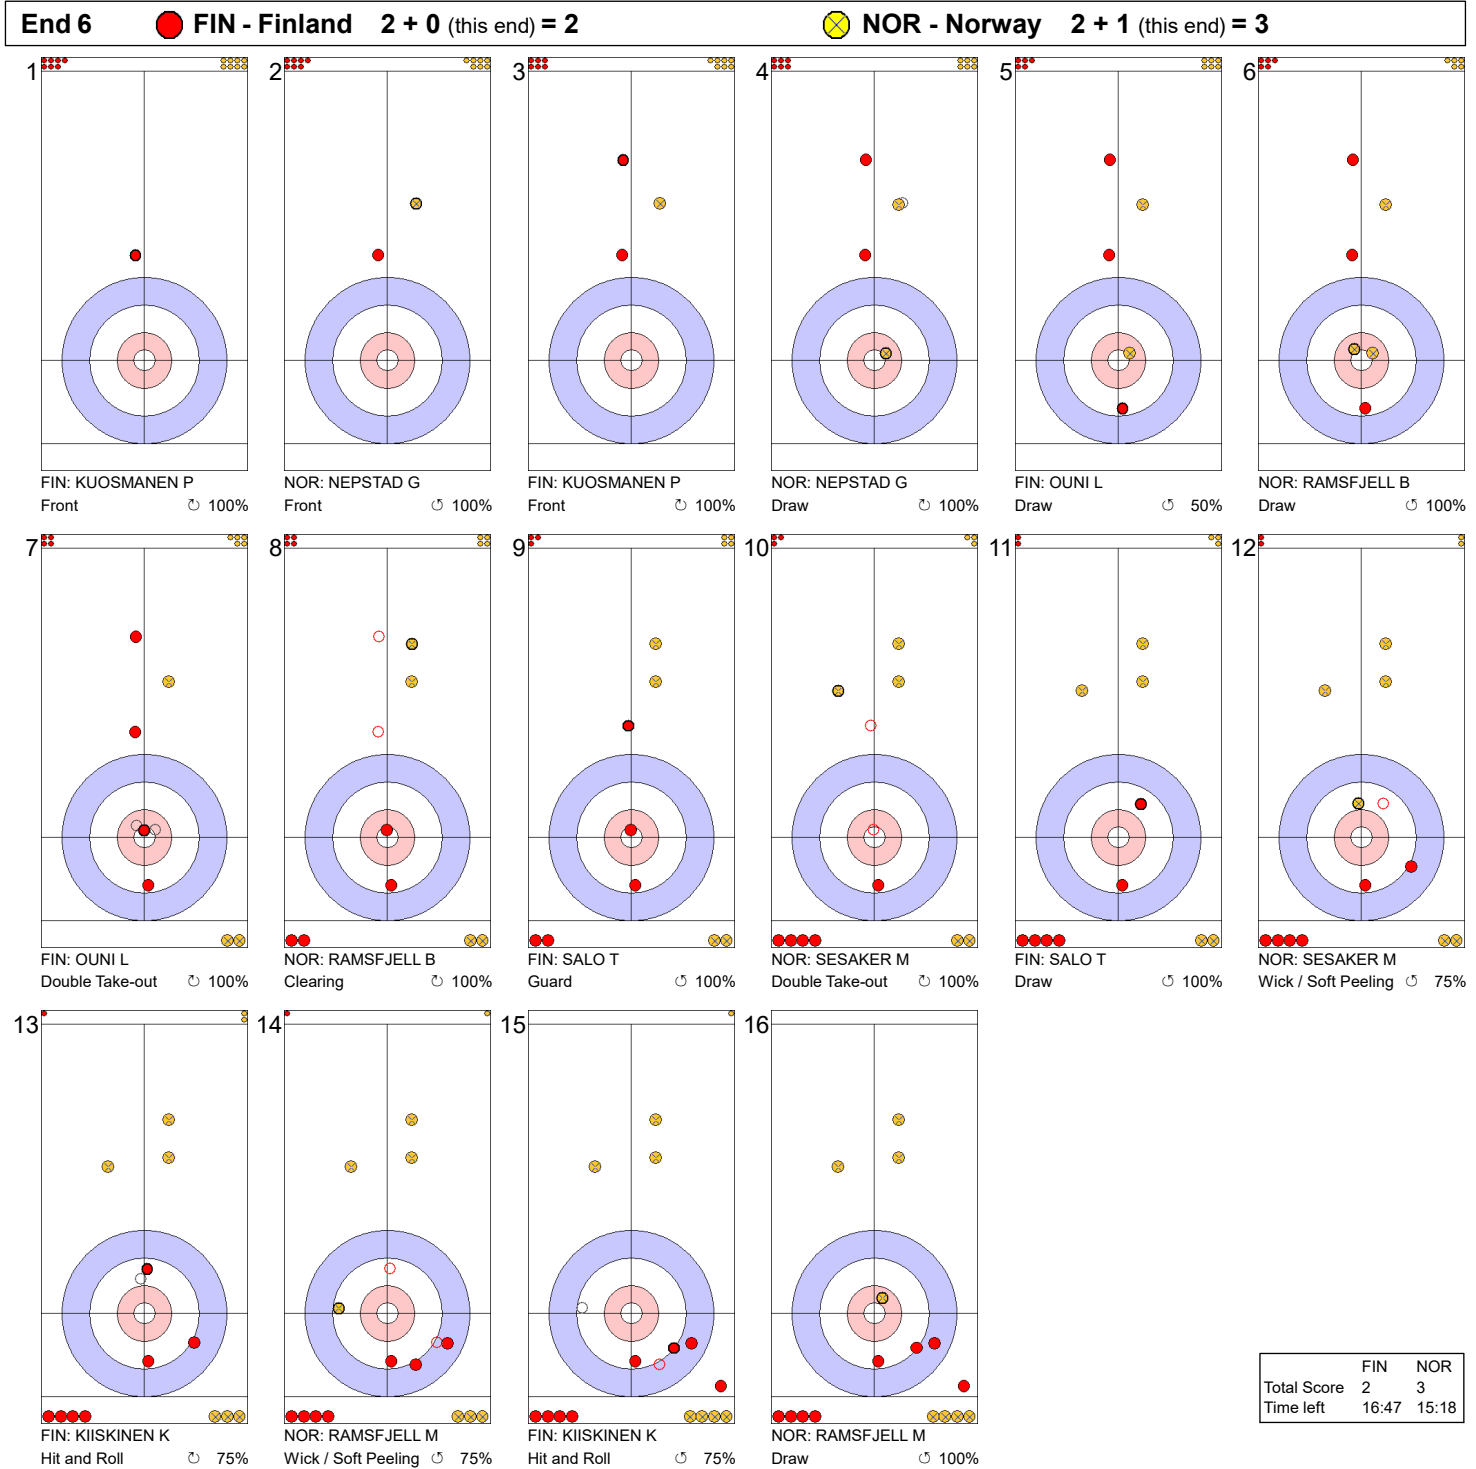

Game - Shot by Shot

Legend:
 ↻ Clockwise ↺ Counter-clockwise - Not considered

Game - Shot by Shot

Legend:
 ↻ Clockwise ↺ Counter-clockwise - Not considered

Game - Shot by Shot

Legend:
 Clockwise
 Counter-clockwise
 - Not considered

Game - Shot by Shot

Legend:
 ↻ Clockwise ↺ Counter-clockwise - Not considered

Game - Shot by Shot

Legend:
 ↻ Clockwise ↺ Counter-clockwise - Not considered

Game - Shot by Shot

Legend:
 ↻ Clockwise ↺ Counter-clockwise - Not considered

Game - Shot by Shot

End 7 ● **FIN - Finland** 2 + 1 (this end) = 3 ● **NOR - Norway** 3 + 0 (this end) = 3

	FIN	NOR
Total Score	3	3
Time left	13:20	11:04

Legend:
 ↻ Clockwise ↺ Counter-clockwise - Not considered

Game - Shot by Shot

Legend:
 ↻ Clockwise ↺ Counter-clockwise - Not considered

Game - Shot by Shot

Legend:
 ↻ Clockwise ↺ Counter-clockwise - Not considered

Game - Shot by Shot

End 10 ● **FIN - Finland** 3 + 0 (this end) = 3 ● **NOR - Norway** 5 + 1 (this end) = 6