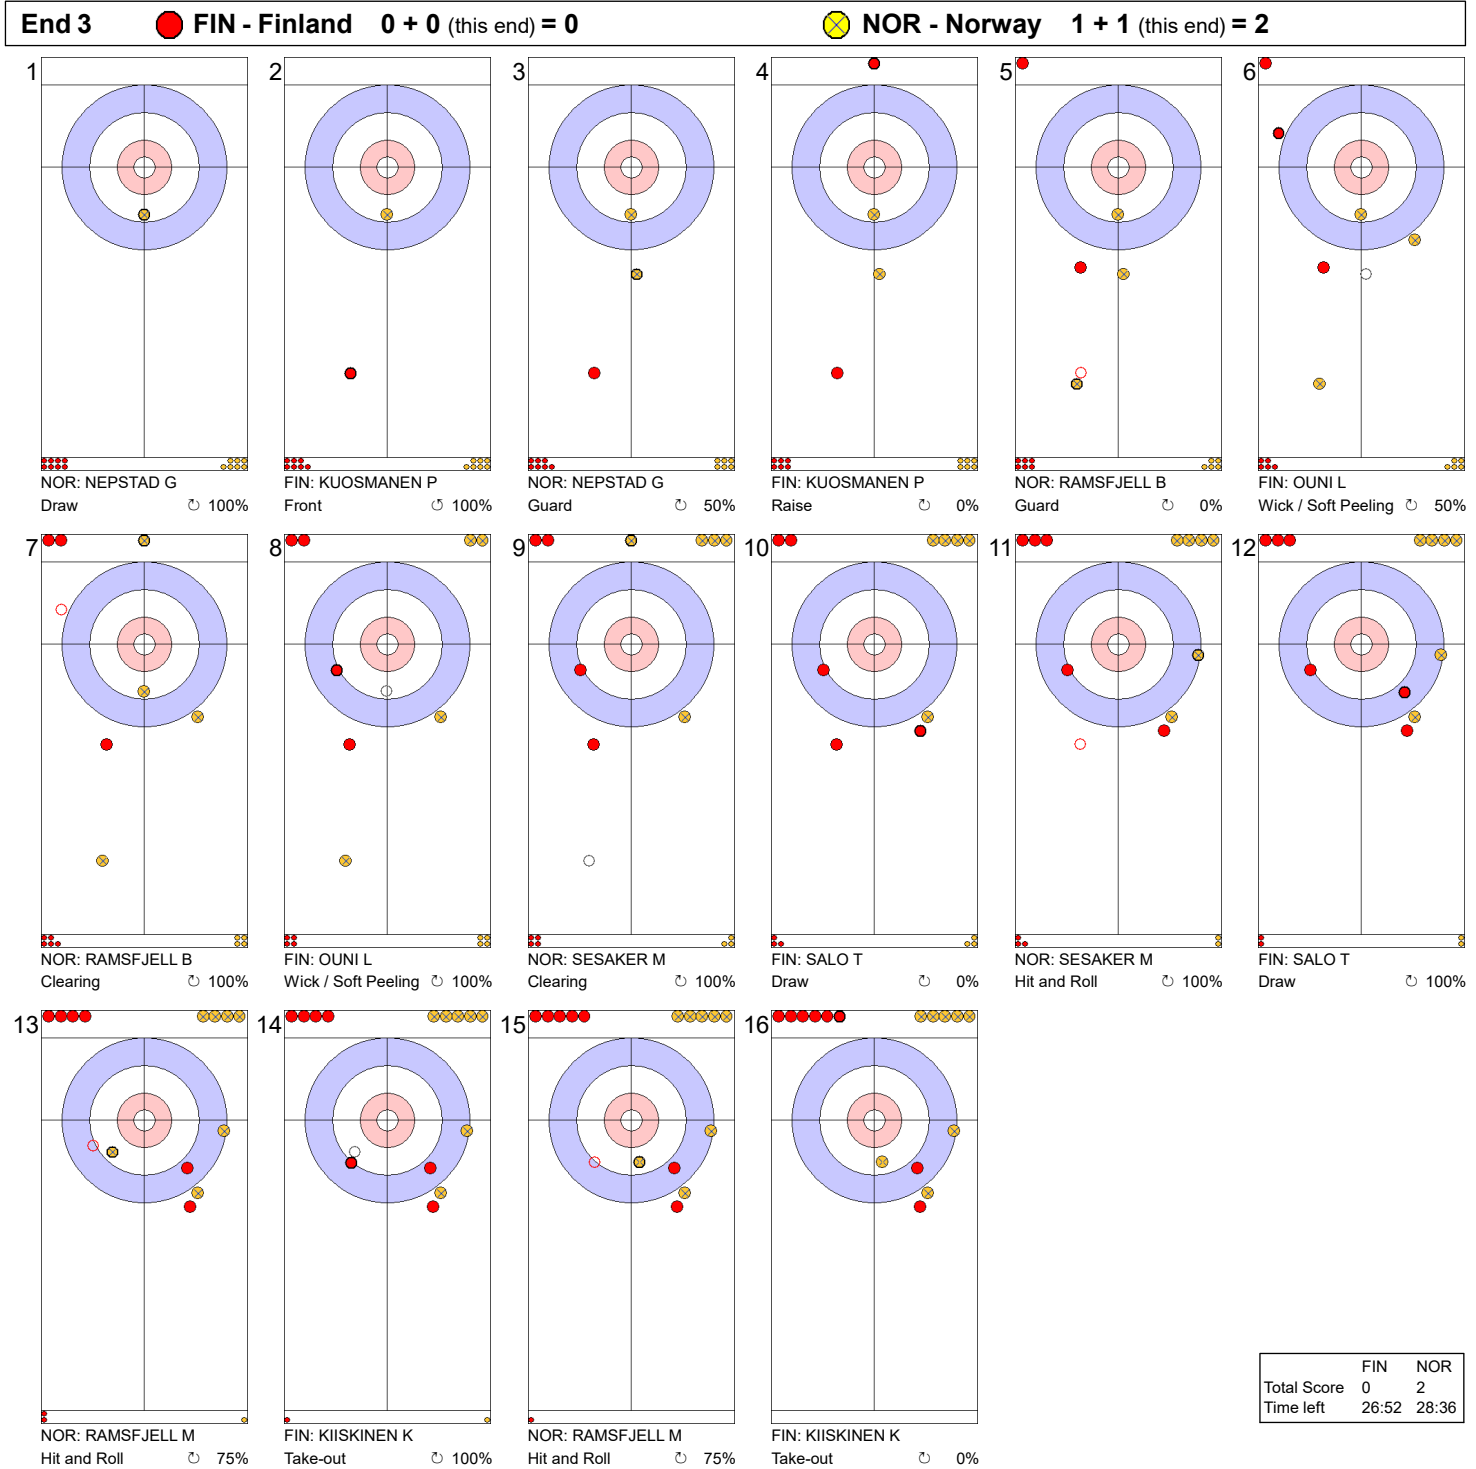

Game - Shot by Shot

Legend:
 ↻ Clockwise ↺ Counter-clockwise - Not considered

Game - Shot by Shot

Legend:
 ↻ Clockwise ↺ Counter-clockwise - Not considered

Game - Shot by Shot

Legend:
 Clockwise
 Counter-clockwise
 - Not considered

Game - Shot by Shot

Legend:
 ↻ Clockwise ↺ Counter-clockwise - Not considered

Game - Shot by Shot

Legend:
 ↻ Clockwise ↺ Counter-clockwise - Not considered

Game - Shot by Shot

Legend:
 ↻ Clockwise ↺ Counter-clockwise - Not considered

Game - Shot by Shot

End 7 ● **FIN - Finland** 2 + 1 (this end) = 3 ● **NOR - Norway** 3 + 0 (this end) = 3

	FIN	NOR
Total Score	3	3
Time left	13:20	11:04

Legend:
 ↻ Clockwise ↺ Counter-clockwise - Not considered

	FIN	NOR
Total Score	3	6
Time left	1:03	0:15

Legend:
 ↻ Clockwise ↺ Counter-clockwise - Not considered