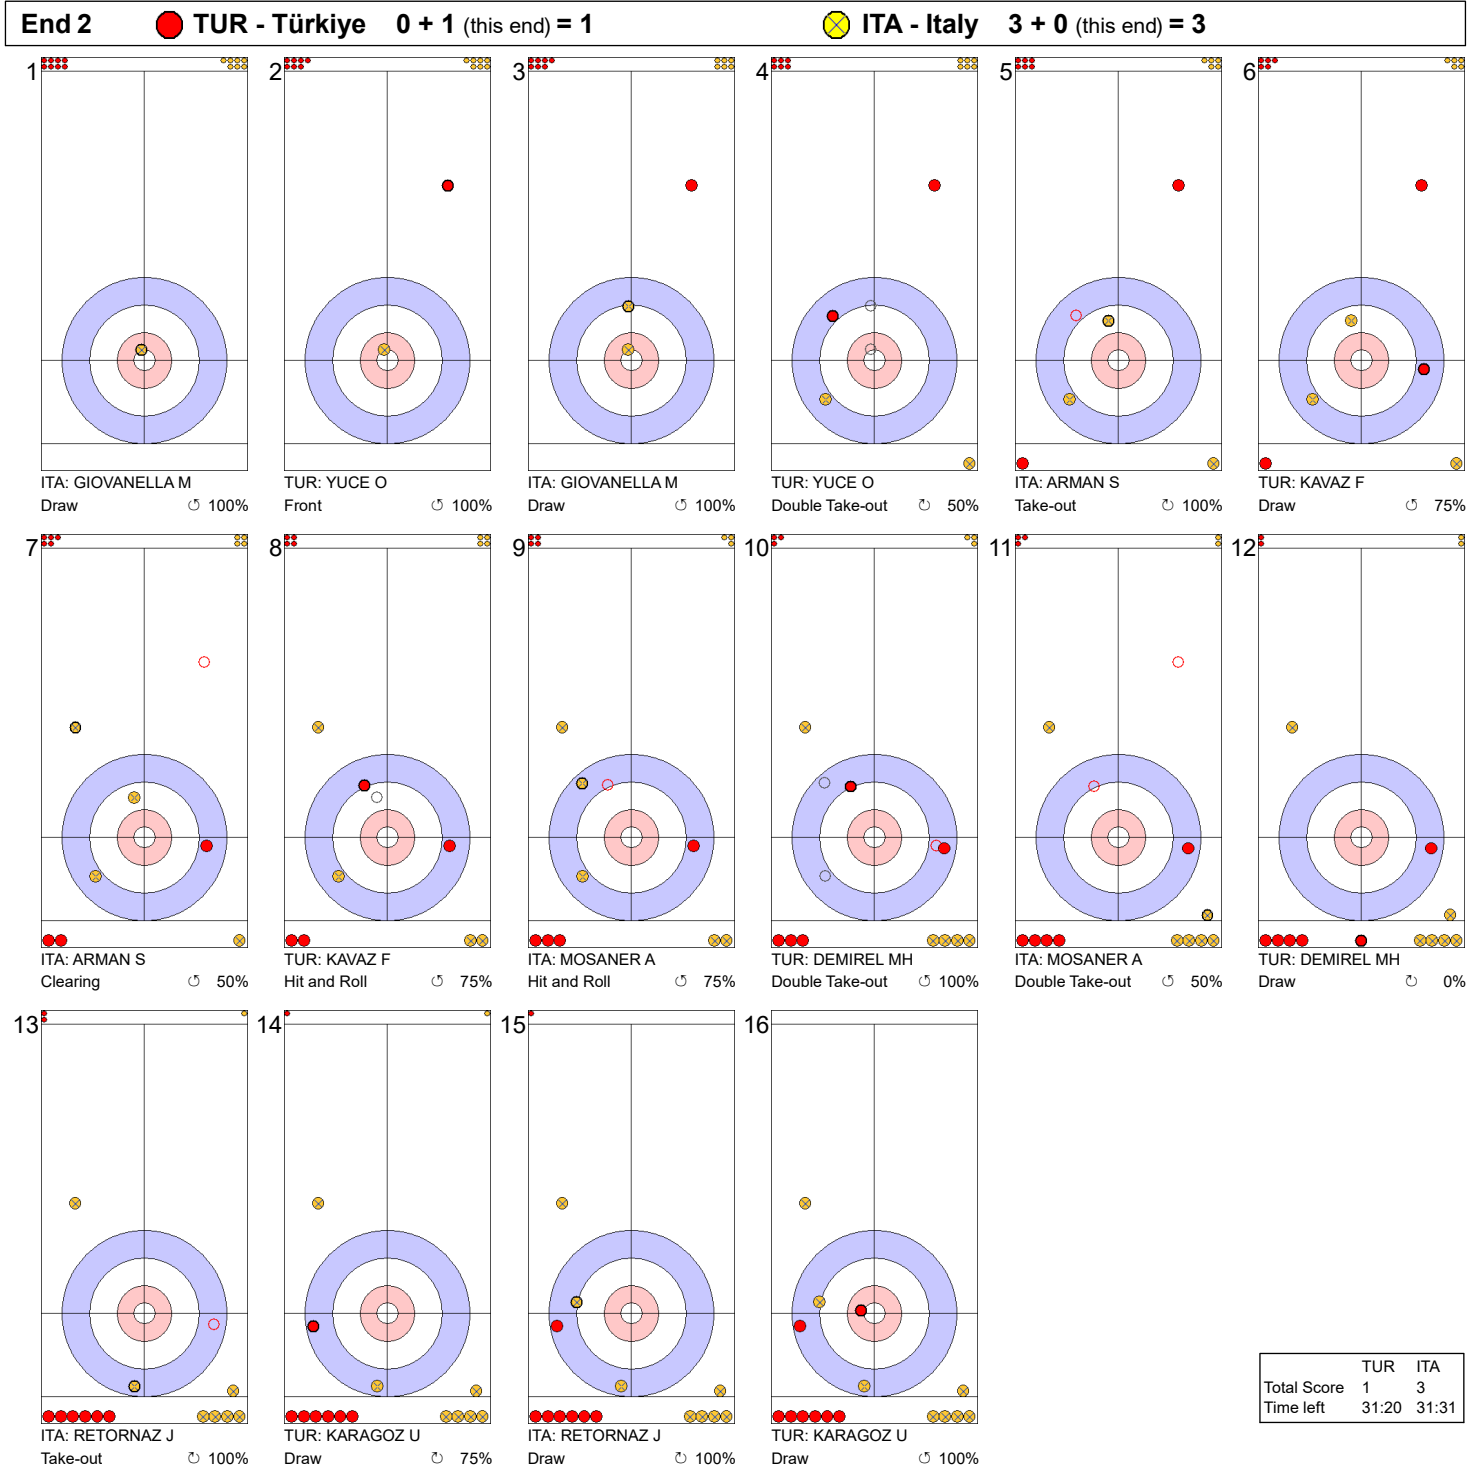

Game - Shot by Shot

End 1 ● **TUR - Türkiye** 0 + 0 (this end) = 0 ● **ITA - Italy** 0 + 3 (this end) = 3

	TUR	ITA
Total Score	0	3
Time left	34:51	34:40

Legend:
 ↻ Clockwise ↺ Counter-clockwise - Not considered

Game - Shot by Shot

Legend:
 ↻ Clockwise ↺ Counter-clockwise - Not considered

Game - Shot by Shot

End 3 ● TUR - Türkiye 1 + 0 (this end) = 1			● ITA - Italy 3 + 3 (this end) = 6		
1		TUR: YUCE O Draw 100%	2		ITA: GIOVANELLA M Front 100%
3		TUR: YUCE O Guard 100%	4		ITA: GIOVANELLA M Draw 100%
5		TUR: KAVAZ F Guard 75%	6		ITA: ARMAN S Clearing 100%
7		TUR: KAVAZ F Guard 0% Did not pass the hogline	8		ITA: ARMAN S Double Take-out 100%
9		TUR: DEMIREL MH Draw 75%	10		ITA: MOSANER A Raise 100%
11		TUR: DEMIREL MH Double Take-out 50%	12		ITA: MOSANER A Draw 75%
13		TUR: KARAGOZ U Take-out 0%	14		ITA: RETORNAZ J Draw 75%
15		TUR: KARAGOZ U Draw 75%	16		ITA: RETORNAZ J Take-out 100%

	TUR	ITA
Total Score	1	6
Time left	27:37	28:11

Legend:
 Clockwise
 Counter-clockwise
 - Not considered

Game - Shot by Shot

	TUR	ITA
Total Score	2	6
Time left	24:05	24:02

Legend:
 Clockwise
 Counter-clockwise
 - Not considered

Game - Shot by Shot

End 5 ● **TUR - Türkiye** 2 + 0 (this end) = 2 ● **ITA - Italy** 6 + 2 (this end) = 8

	TUR	ITA
Total Score	2	8
Time left	21:10	20:15

Legend:
 ↻ Clockwise ↺ Counter-clockwise - Not considered