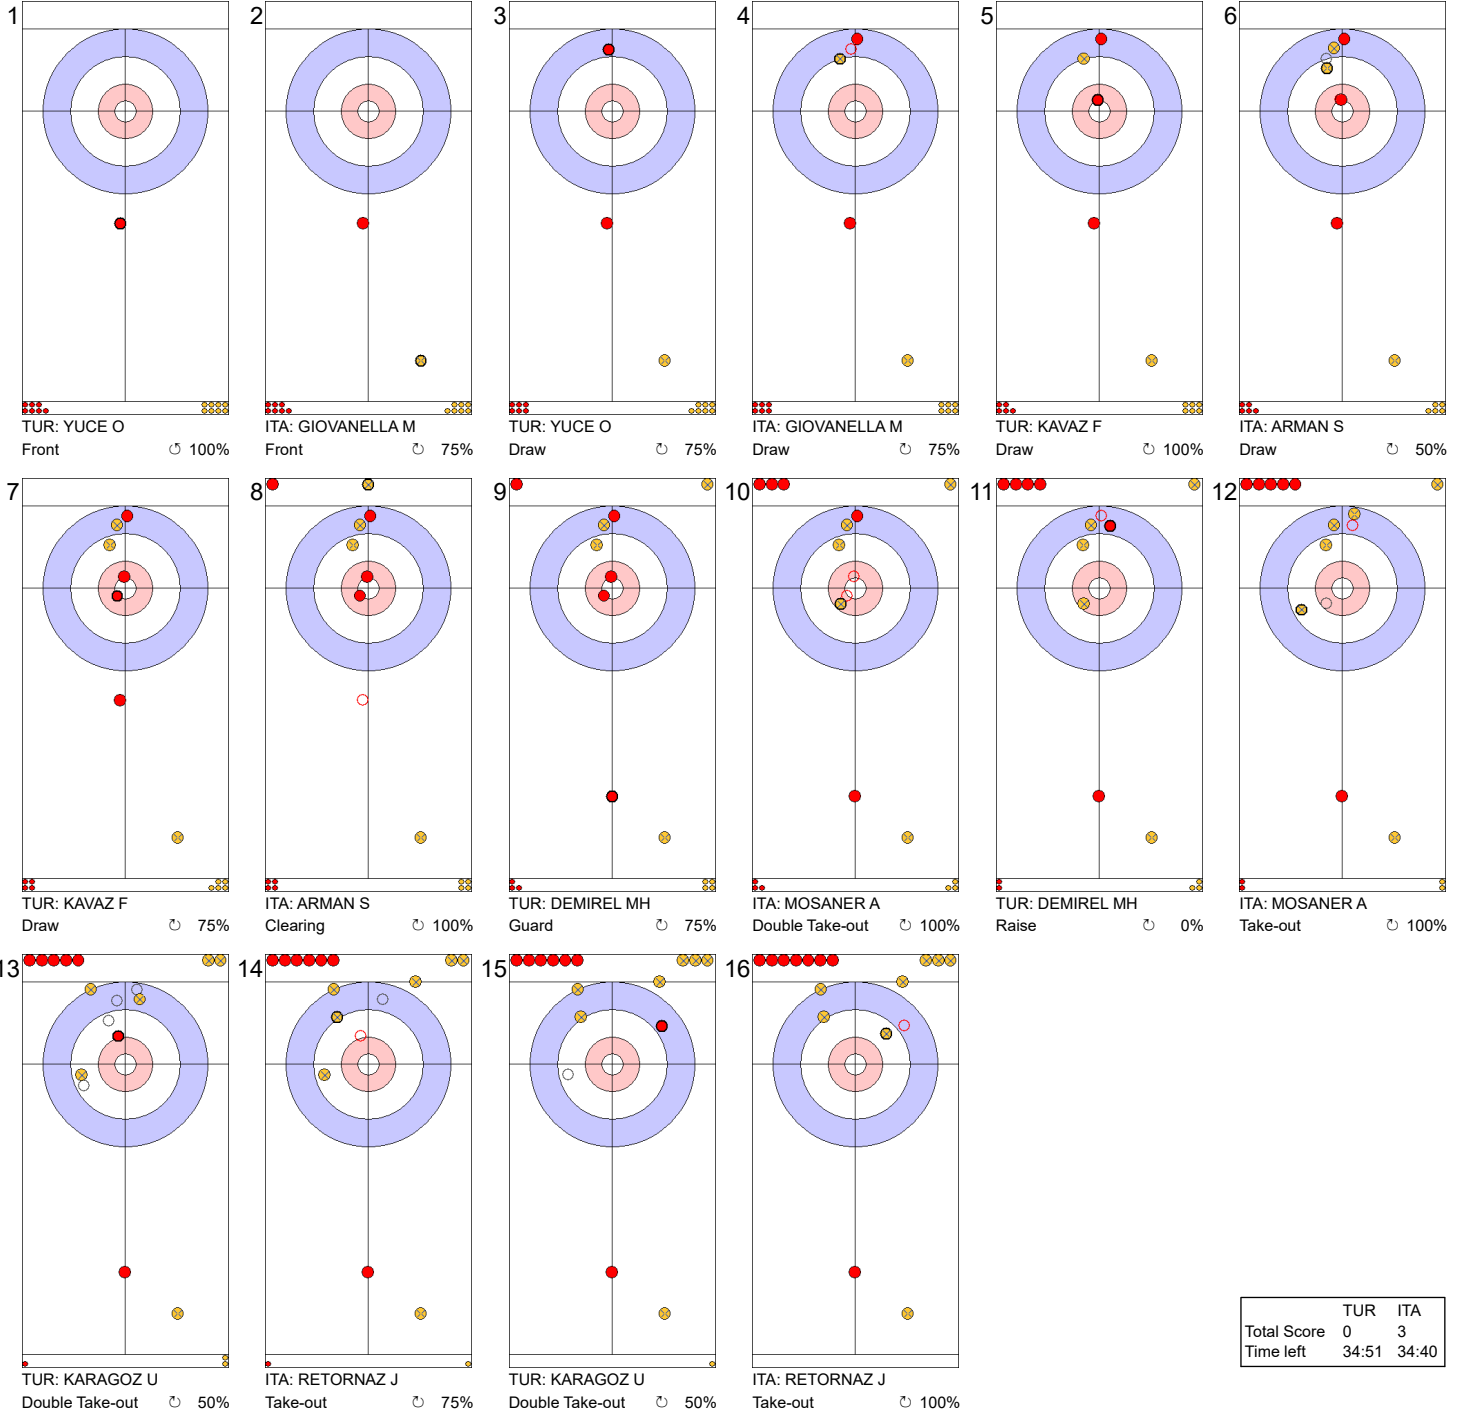

Game - Shot by Shot

End 1 ● **TUR - Türkiye** 0 + 0 (this end) = 0 ● **ITA - Italy** 0 + 3 (this end) = 3

	TUR	ITA
Total Score	0	3
Time left	34:51	34:40

Legend:
 ↻ Clockwise ↺ Counter-clockwise - Not considered

Game - Shot by Shot

Legend:
 ↻ Clockwise ↺ Counter-clockwise - Not considered

Game - Shot by Shot

End 3 ● TUR - Türkiye 1 + 0 (this end) = 1			● ITA - Italy 3 + 3 (this end) = 6		
1		TUR: YUCE O Draw 100%	2		ITA: GIOVANELLA M Front 100%
3		TUR: YUCE O Guard 100%	4		ITA: GIOVANELLA M Draw 100%
5		TUR: KAVAZ F Guard 75%	6		ITA: ARMAN S Clearing 100%
7		TUR: KAVAZ F Guard 0% Did not pass the hogline	8		ITA: ARMAN S Double Take-out 100%
9		TUR: DEMIREL MH Draw 75%	10		ITA: MOSANER A Raise 100%
11		TUR: DEMIREL MH Double Take-out 50%	12		ITA: MOSANER A Draw 75%
13		TUR: KARAGOZ U Take-out 0%	14		ITA: RETORNAZ J Draw 75%
15		TUR: KARAGOZ U Draw 75%	16		ITA: RETORNAZ J Take-out 100%

	TUR	ITA
Total Score	1	6
Time left	27:37	28:11

Legend:
 Clockwise
 Counter-clockwise
 - Not considered

Game - Shot by Shot

	TUR	ITA
Total Score	2	6
Time left	24:05	24:02

Legend:
 Clockwise
 Counter-clockwise
 - Not considered

Game - Shot by Shot

End 5 ● **TUR - Türkiye** 2 + 0 (this end) = 2 ● **ITA - Italy** 6 + 2 (this end) = 8

	TUR	ITA
Total Score	2	8
Time left	21:10	20:15

Legend:
 ↻ Clockwise ↺ Counter-clockwise - Not considered