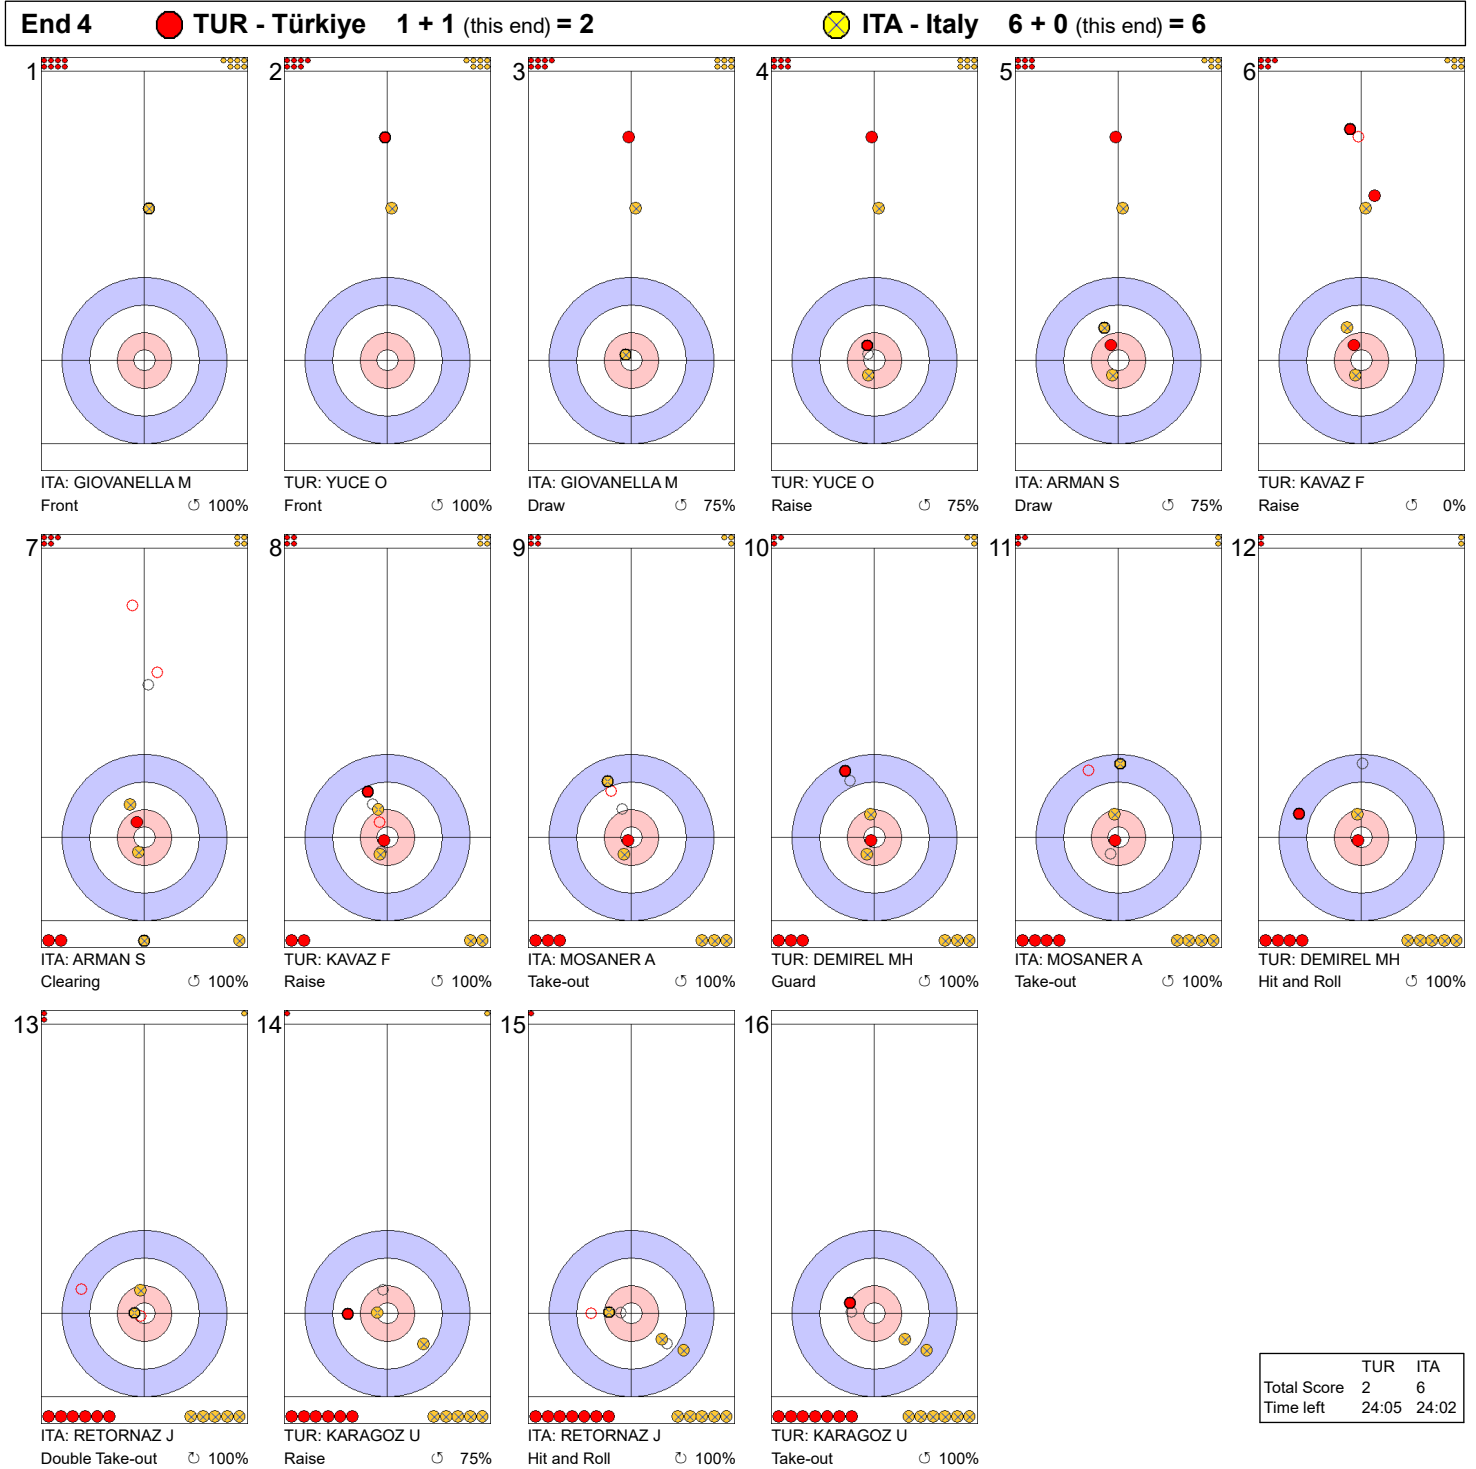

Game - Shot by Shot

End 1 ● **TUR - Türkiye** 0 + 0 (this end) = 0 ● **ITA - Italy** 0 + 3 (this end) = 3

	TUR	ITA
Total Score	0	3
Time left	34:51	34:40

Legend:
 ↻ Clockwise ↺ Counter-clockwise - Not considered

Game - Shot by Shot

Legend:
 ↻ Clockwise ↺ Counter-clockwise - Not considered

Game - Shot by Shot

End 3 ● TUR - Türkiye 1 + 0 (this end) = 1			● ITA - Italy 3 + 3 (this end) = 6		
1		TUR: YUCE O Draw 100%	2		ITA: GIOVANELLA M Front 100%
3		TUR: YUCE O Guard 100%	4		ITA: GIOVANELLA M Draw 100%
5		TUR: KAVAZ F Guard 75%	6		ITA: ARMAN S Clearing 100%
7		TUR: KAVAZ F Guard 0% Did not pass the hogline	8		ITA: ARMAN S Double Take-out 100%
9		TUR: DEMIREL MH Draw 75%	10		ITA: MOSANER A Raise 100%
11		TUR: DEMIREL MH Double Take-out 50%	12		ITA: MOSANER A Draw 75%
13		TUR: KARAGOZ U Take-out 0%	14		ITA: RETORNAZ J Draw 75%
15		TUR: KARAGOZ U Draw 75%	16		ITA: RETORNAZ J Take-out 100%

	TUR	ITA
Total Score	1	6
Time left	27:37	28:11

Legend:
 Clockwise
 Counter-clockwise
 - Not considered

Game - Shot by Shot

	TUR	ITA
Total Score	2	6
Time left	24:05	24:02

Legend:
 Clockwise
 Counter-clockwise
 - Not considered

Game - Shot by Shot

End 5 ● **TUR - Türkiye** 2 + 0 (this end) = 2 ● **ITA - Italy** 6 + 2 (this end) = 8

	TUR	ITA
Total Score	2	8
Time left	21:10	20:15

Legend:
 ↻ Clockwise ↺ Counter-clockwise - Not considered