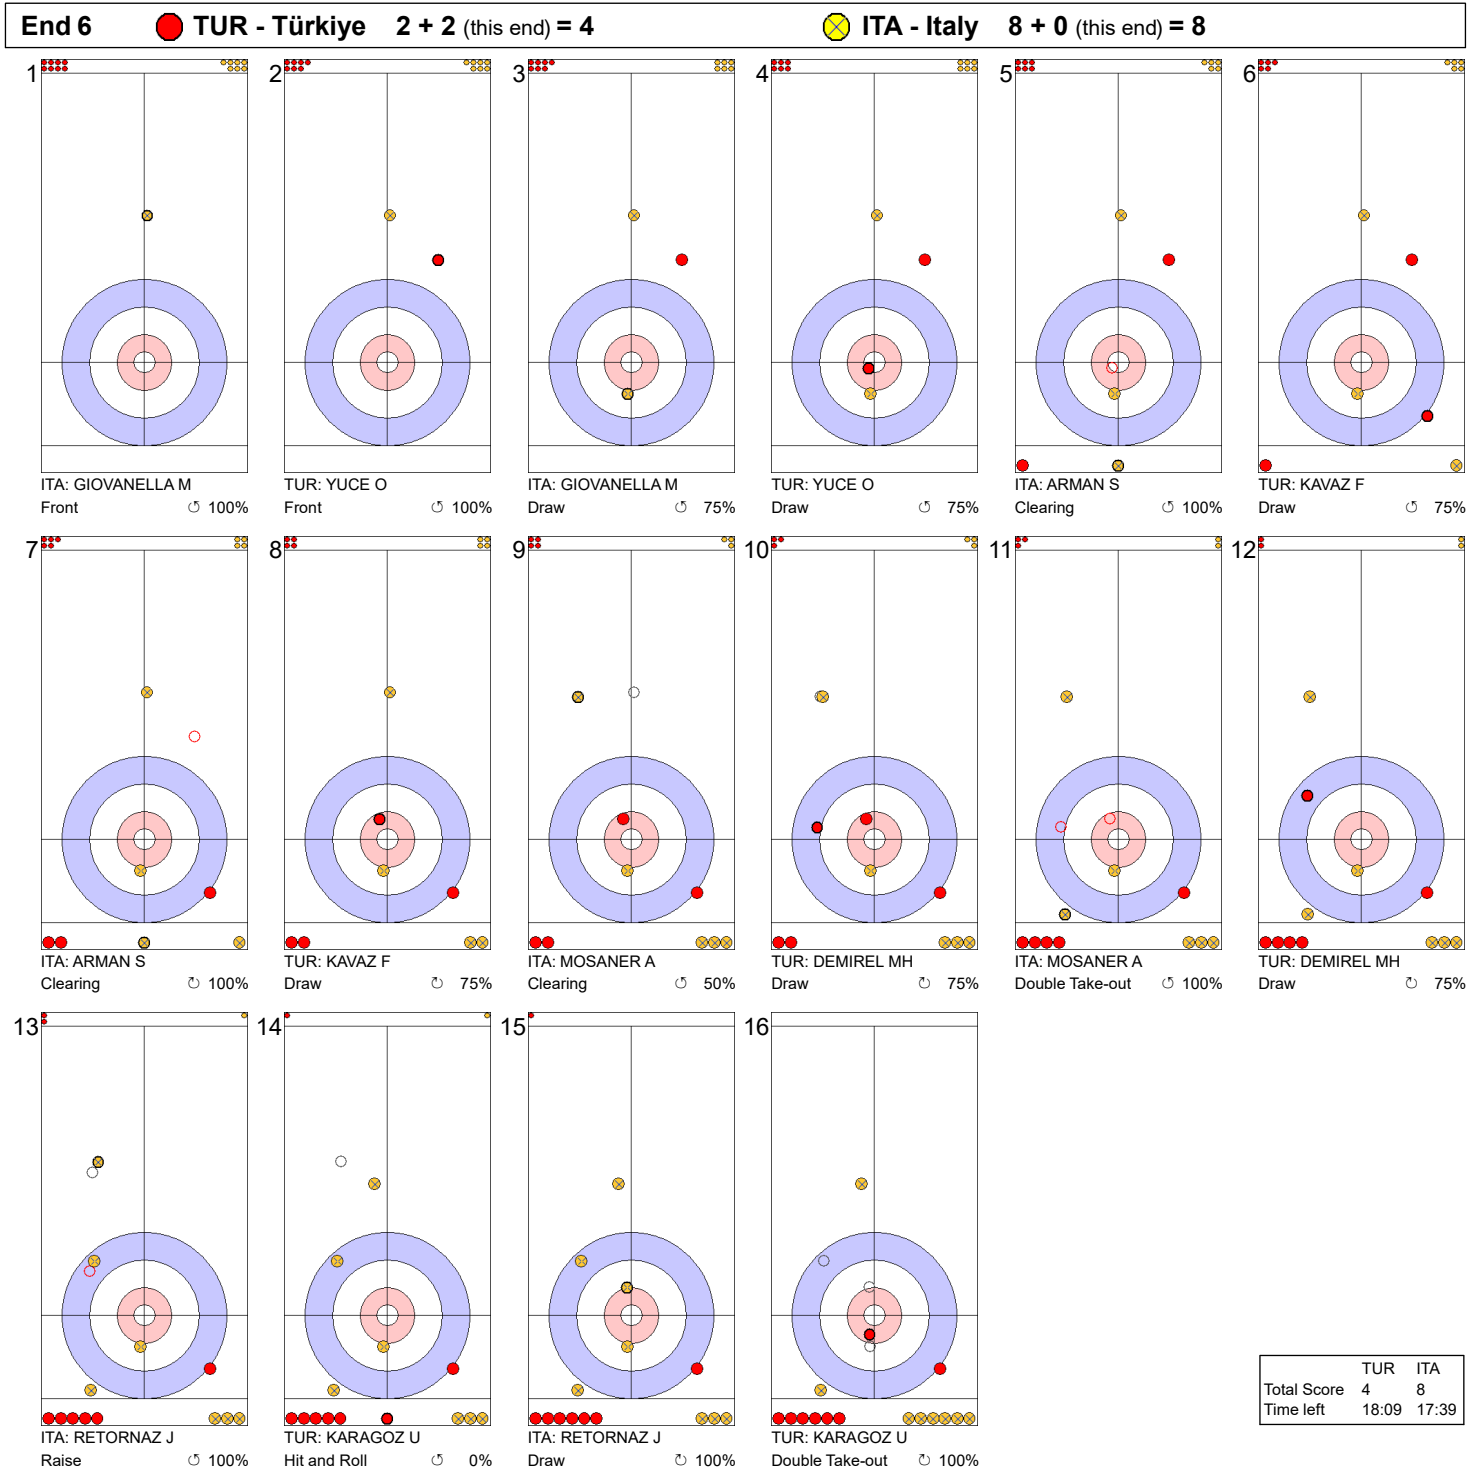

	TUR	ITA
Total Score	1	6
Time left	27:37	28:11

Legend:
 Clockwise
 Counter-clockwise
 - Not considered

Game - Shot by Shot

	TUR	ITA
Total Score	2	6
Time left	24:05	24:02

Legend:
 Clockwise
 Counter-clockwise
 - Not considered

Game - Shot by Shot

End 5 ● **TUR - Türkiye** 2 + 0 (this end) = 2 ● **ITA - Italy** 6 + 2 (this end) = 8

	TUR	ITA
Total Score	2	8
Time left	21:10	20:15

Legend:
 ↻ Clockwise ↺ Counter-clockwise - Not considered

Game - Shot by Shot

Legend:
 ⌚ Clockwise ⌚ Counter-clockwise - Not considered

Game - Shot by Shot

End 7 ● **TUR - Türkiye** 4 + 0 (this end) = 4 ● **ITA - Italy** 8 + 2 (this end) = 10

	TUR	ITA
Total Score	4	10
Time left	15:17	14:06

Legend:
 ↻ Clockwise ↺ Counter-clockwise - Not considered