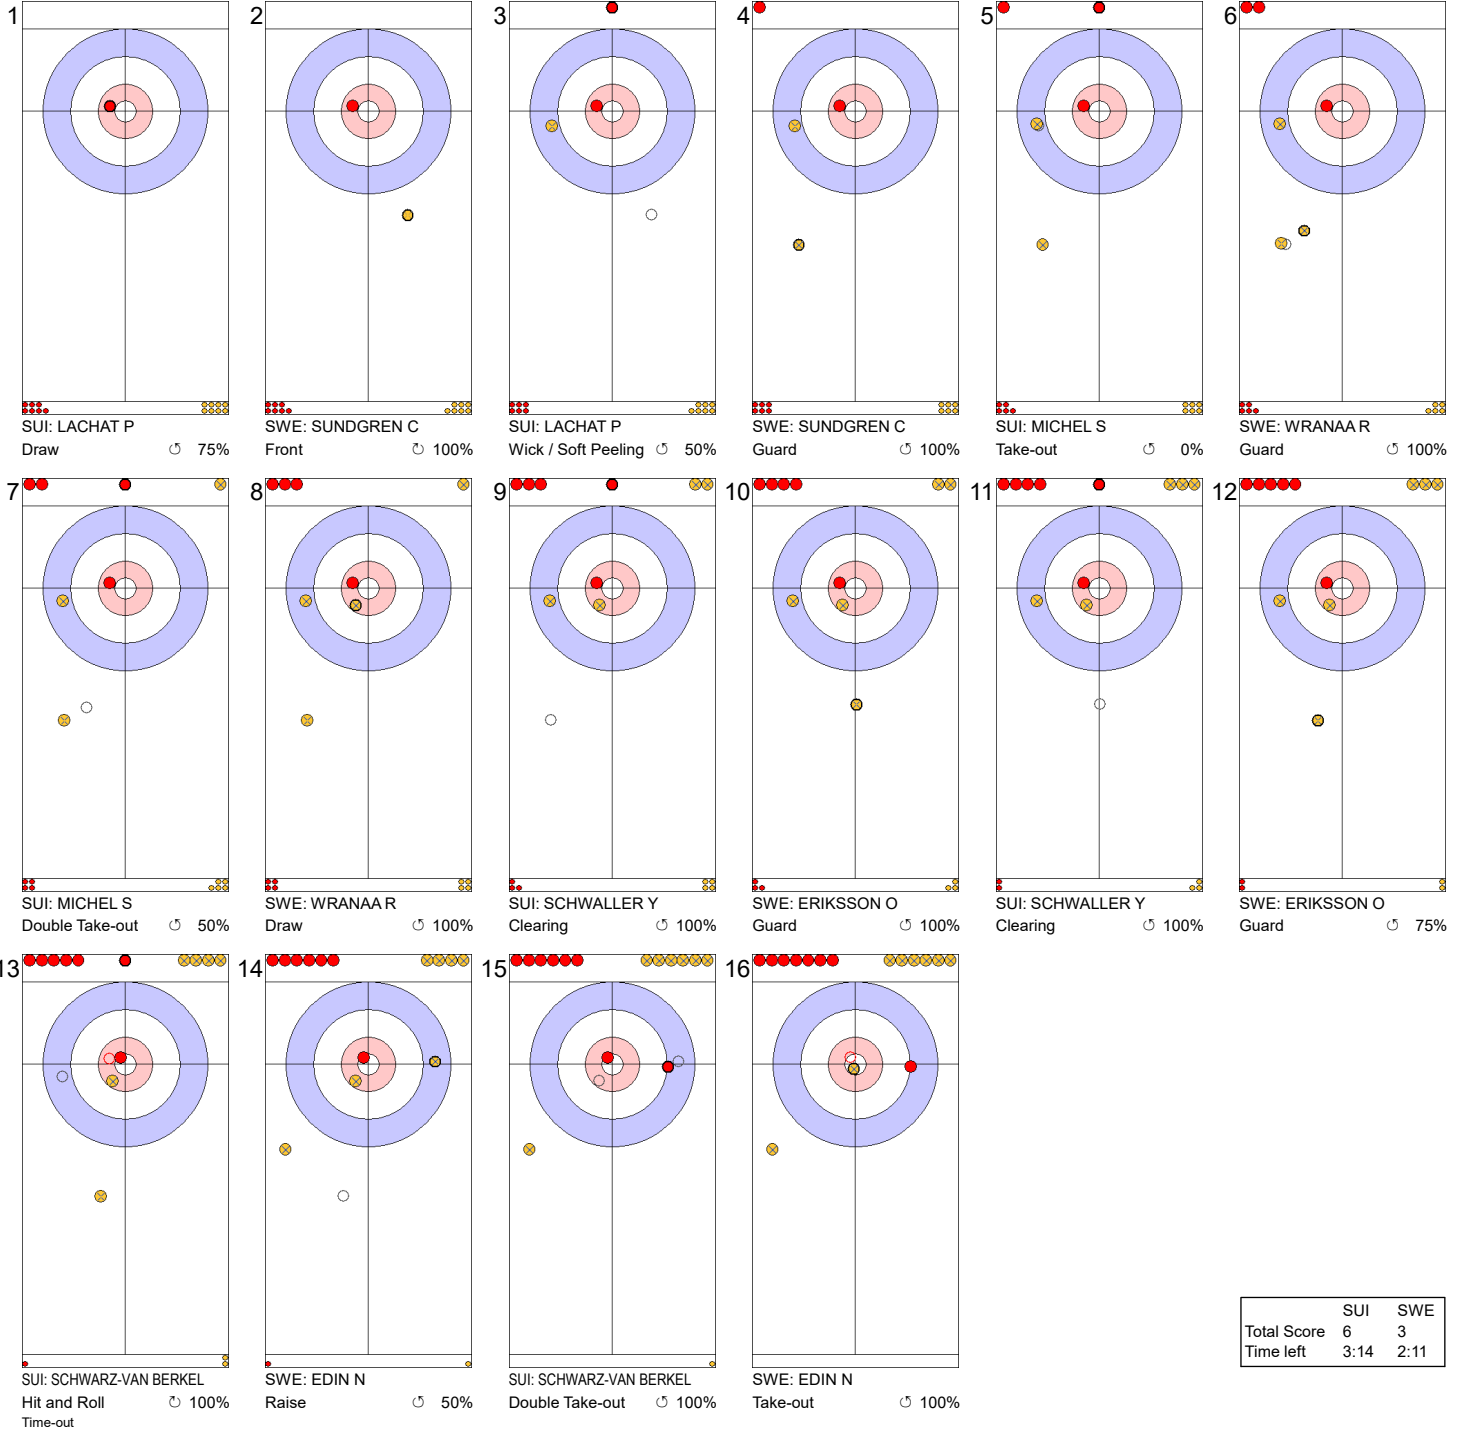

Legend:
 ↻ Clockwise ↺ Counter-clockwise - Not considered

Game - Shot by Shot

End 5 ● **SUI - Switzerland** 3 + 0 (this end) = 3 ● **SWE - Sweden** 1 + 1 (this end) = 2

Legend:
 ↻ Clockwise ↺ Counter-clockwise - Not considered

Game - Shot by Shot

Legend:
 ↻ Clockwise ↺ Counter-clockwise - Not considered

Game - Shot by Shot

Legend:
 ↻ Clockwise ↺ Counter-clockwise - Not considered

Game - Shot by Shot

End 8 ● **SUI - Switzerland** 5 + 1 (this end) = 6 ● **SWE - Sweden** 2 + 0 (this end) = 2

	SUI	SWE
Total Score	6	2
Time left	4:52	4:46

Legend:
 ↻ Clockwise ↺ Counter-clockwise - Not considered

Game - Shot by Shot

End 9 ● **SUI - Switzerland** 6 + 0 (this end) = 6 ● **SWE - Sweden** 2 + 1 (this end) = 3

	SUI	SWE
Total Score	6	3
Time left	3:14	2:11

Legend:
 ↻ Clockwise ↺ Counter-clockwise - Not considered