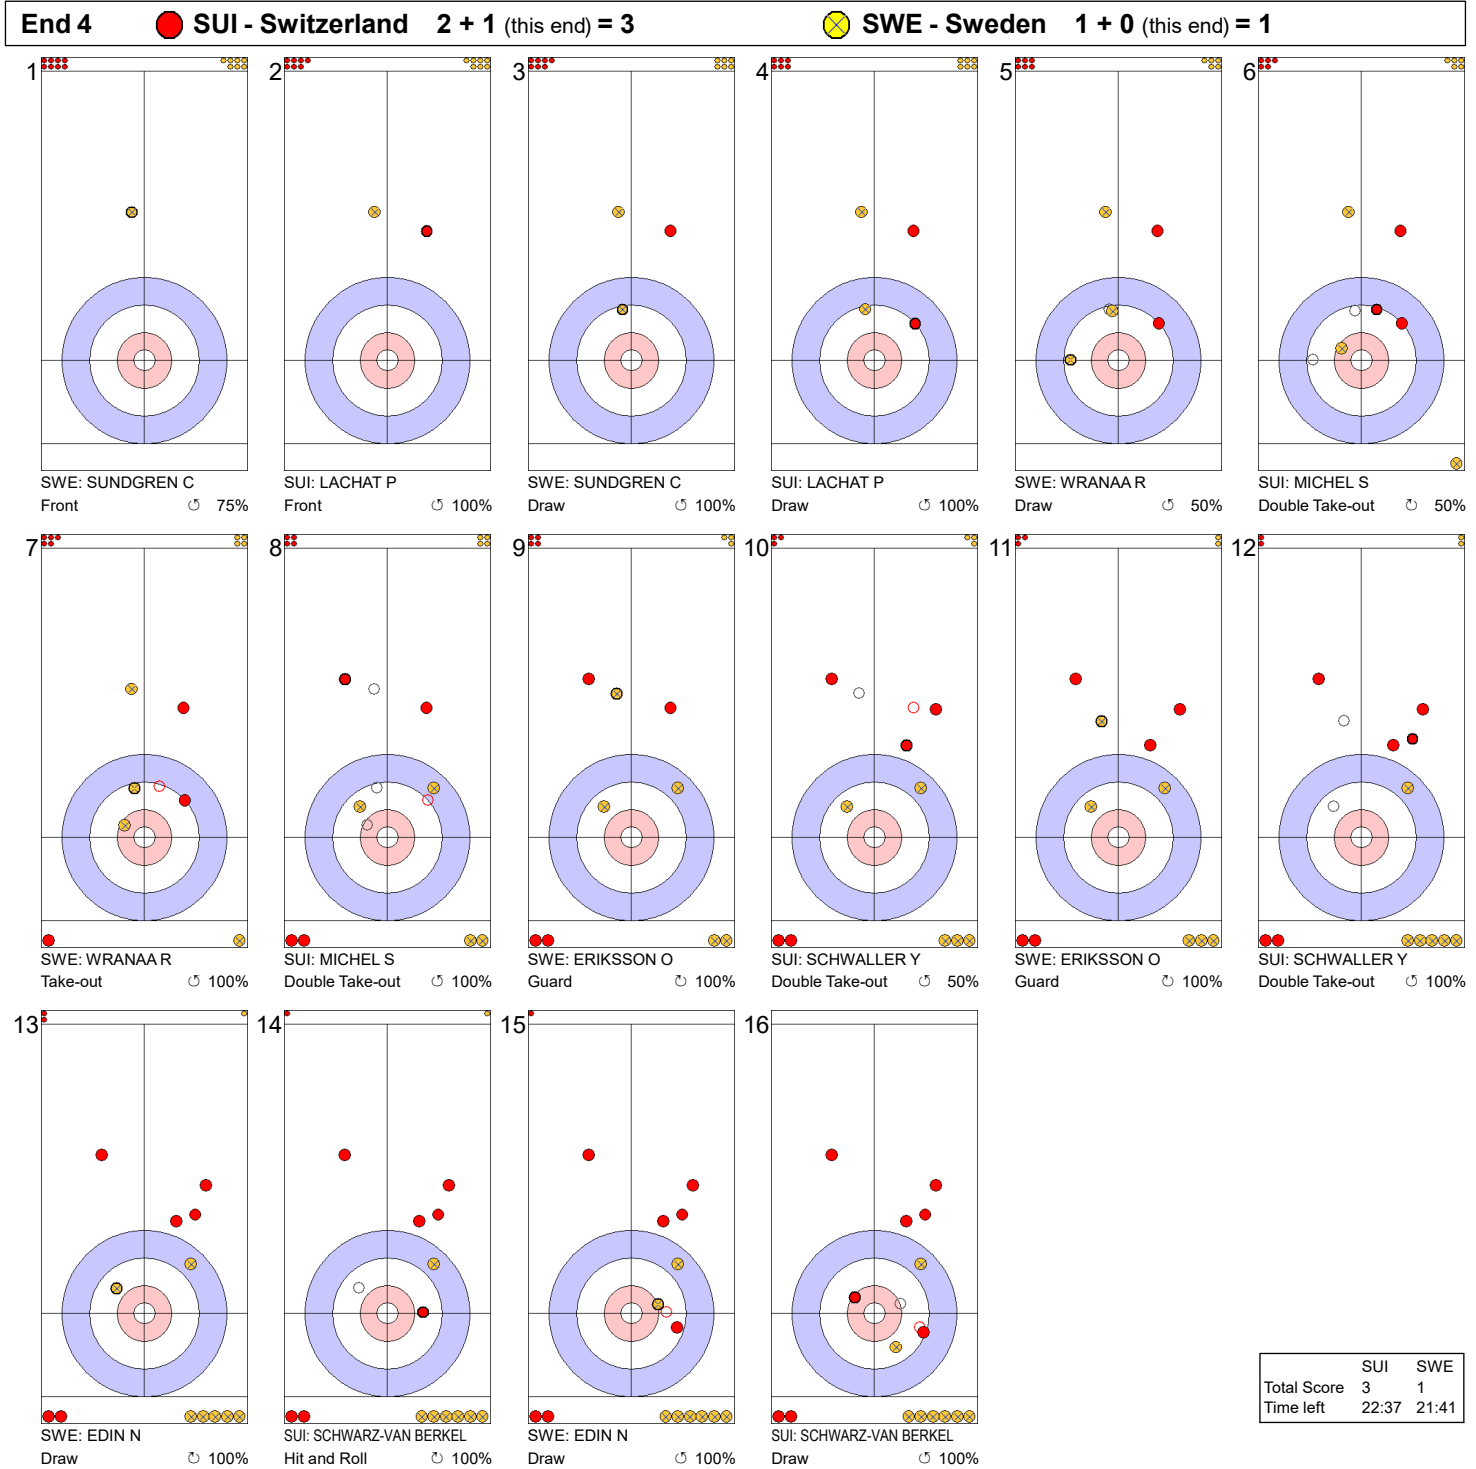

Game - Shot by Shot

Legend:
 Clockwise
 Counter-clockwise
 - Not considered

Game - Shot by Shot

	SUI	SWE
Total Score	2	0
Time left	30:24	29:40

Legend:
 Clockwise
 Counter-clockwise
 - Not considered

Game - Shot by Shot

End 3 ● **SUI - Switzerland** 2 + 0 (this end) = 2 ● **SWE - Sweden** 0 + 1 (this end) = 1

	SUI	SWE
Total Score	2	1
Time left	27:17	25:48

Legend:
 ↻ Clockwise ↺ Counter-clockwise - Not considered

Game - Shot by Shot

Legend:
 ↻ Clockwise ↺ Counter-clockwise - Not considered

Game - Shot by Shot

End 5 ● **SUI - Switzerland** 3 + 0 (this end) = 3 ● **SWE - Sweden** 1 + 1 (this end) = 2

Legend:
 ↻ Clockwise ↺ Counter-clockwise - Not considered

Game - Shot by Shot

Legend:
 ↻ Clockwise ↺ Counter-clockwise - Not considered

Game - Shot by Shot

Legend:
 ↻ Clockwise ↺ Counter-clockwise - Not considered

Game - Shot by Shot

End 8 ● **SUI - Switzerland** 5 + 1 (this end) = 6 ● **SWE - Sweden** 2 + 0 (this end) = 2