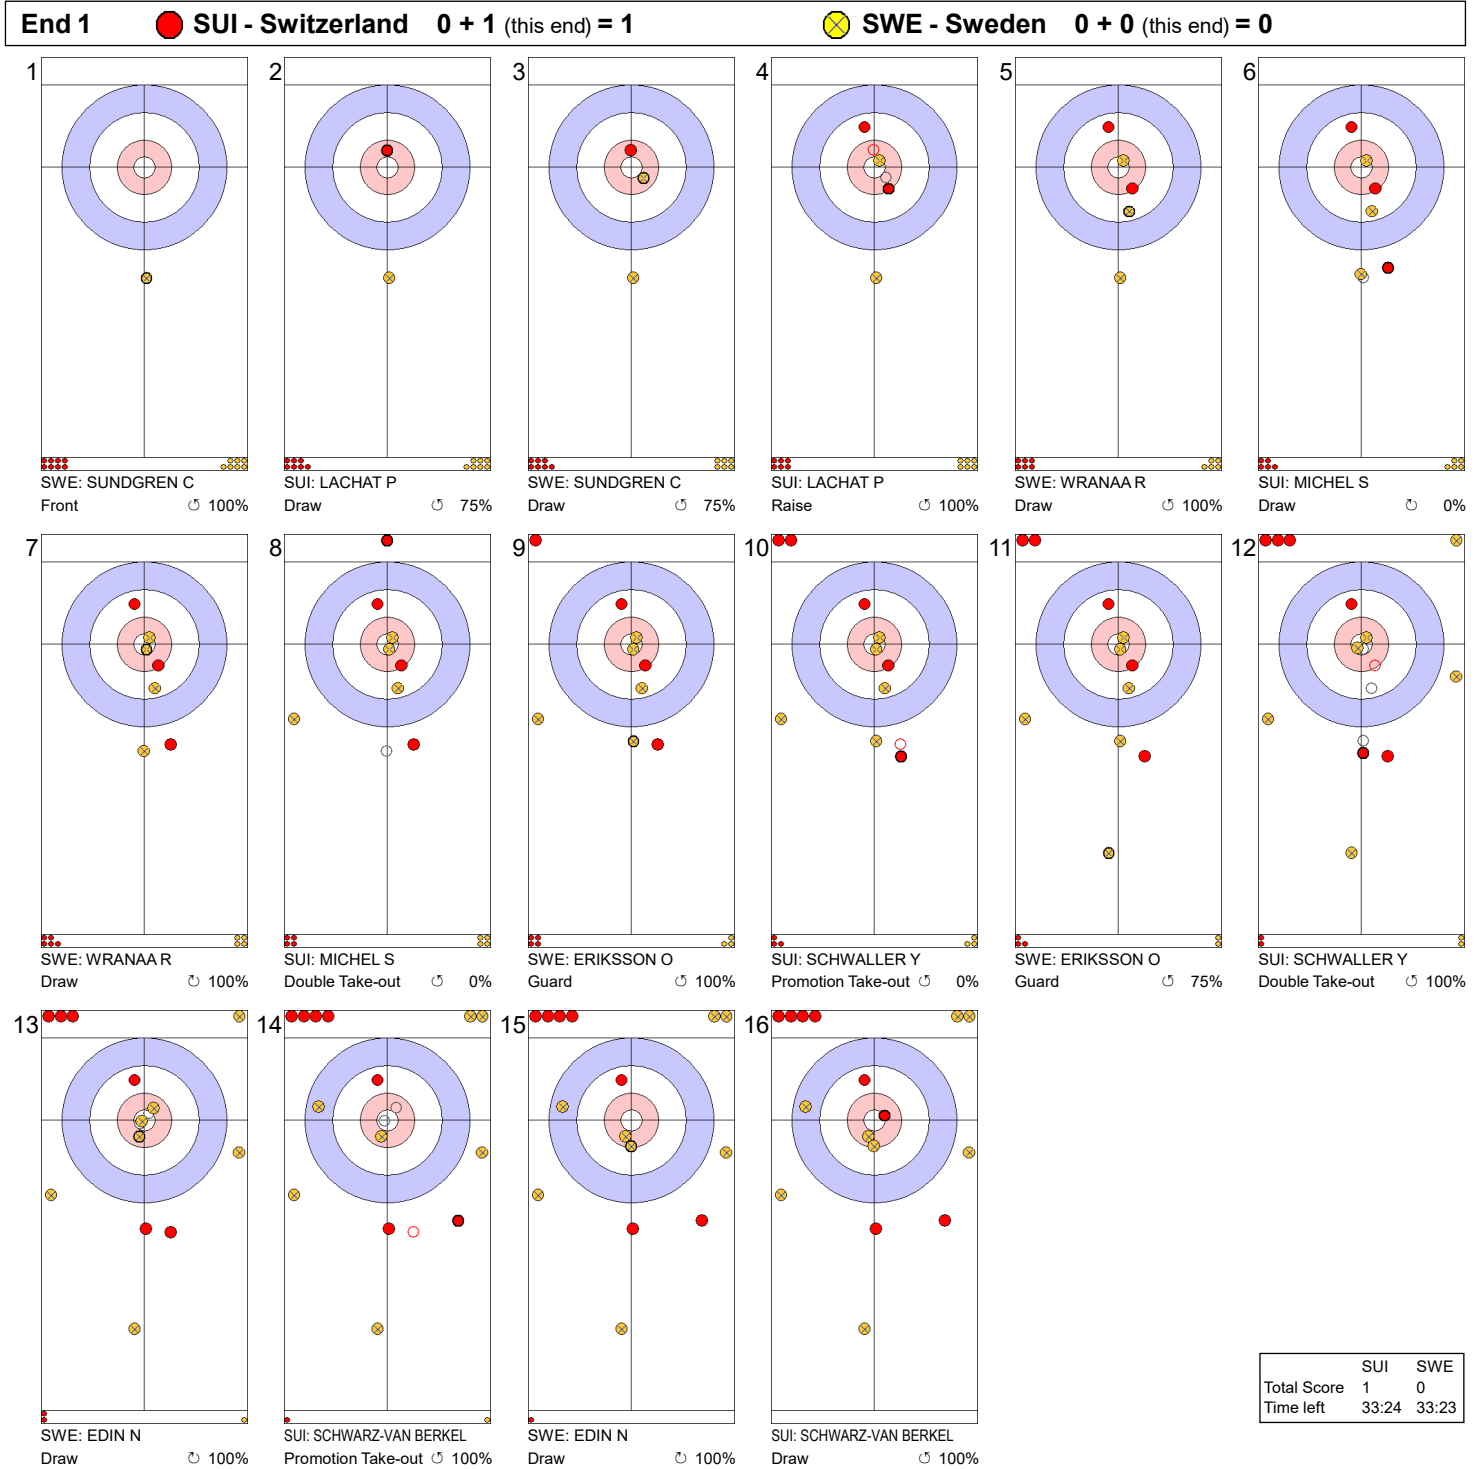

Game - Shot by Shot

Legend:
 Clockwise
 Counter-clockwise
 - Not considered

Game - Shot by Shot

	SUI	SWE
Total Score	2	0
Time left	30:24	29:40

Legend:
 Clockwise
 Counter-clockwise
 - Not considered

Game - Shot by Shot

End 3 ● **SUI - Switzerland** 2 + 0 (this end) = 2 ● **SWE - Sweden** 0 + 1 (this end) = 1

	SUI	SWE
Total Score	2	1
Time left	27:17	25:48

Legend:
 ↻ Clockwise ↺ Counter-clockwise - Not considered

Game - Shot by Shot

Legend:
 ↻ Clockwise ↺ Counter-clockwise - Not considered

Game - Shot by Shot

End 5 ● **SUI - Switzerland** 3 + 0 (this end) = 3 ● **SWE - Sweden** 1 + 1 (this end) = 2

Legend:
 ↻ Clockwise ↺ Counter-clockwise - Not considered

Game - Shot by Shot

Legend:
 ↻ Clockwise ↺ Counter-clockwise - Not considered

Game - Shot by Shot

Legend:
 ↻ Clockwise ↺ Counter-clockwise - Not considered

Game - Shot by Shot

End 8 ● **SUI - Switzerland** 5 + 1 (this end) = 6 ● **SWE - Sweden** 2 + 0 (this end) = 2