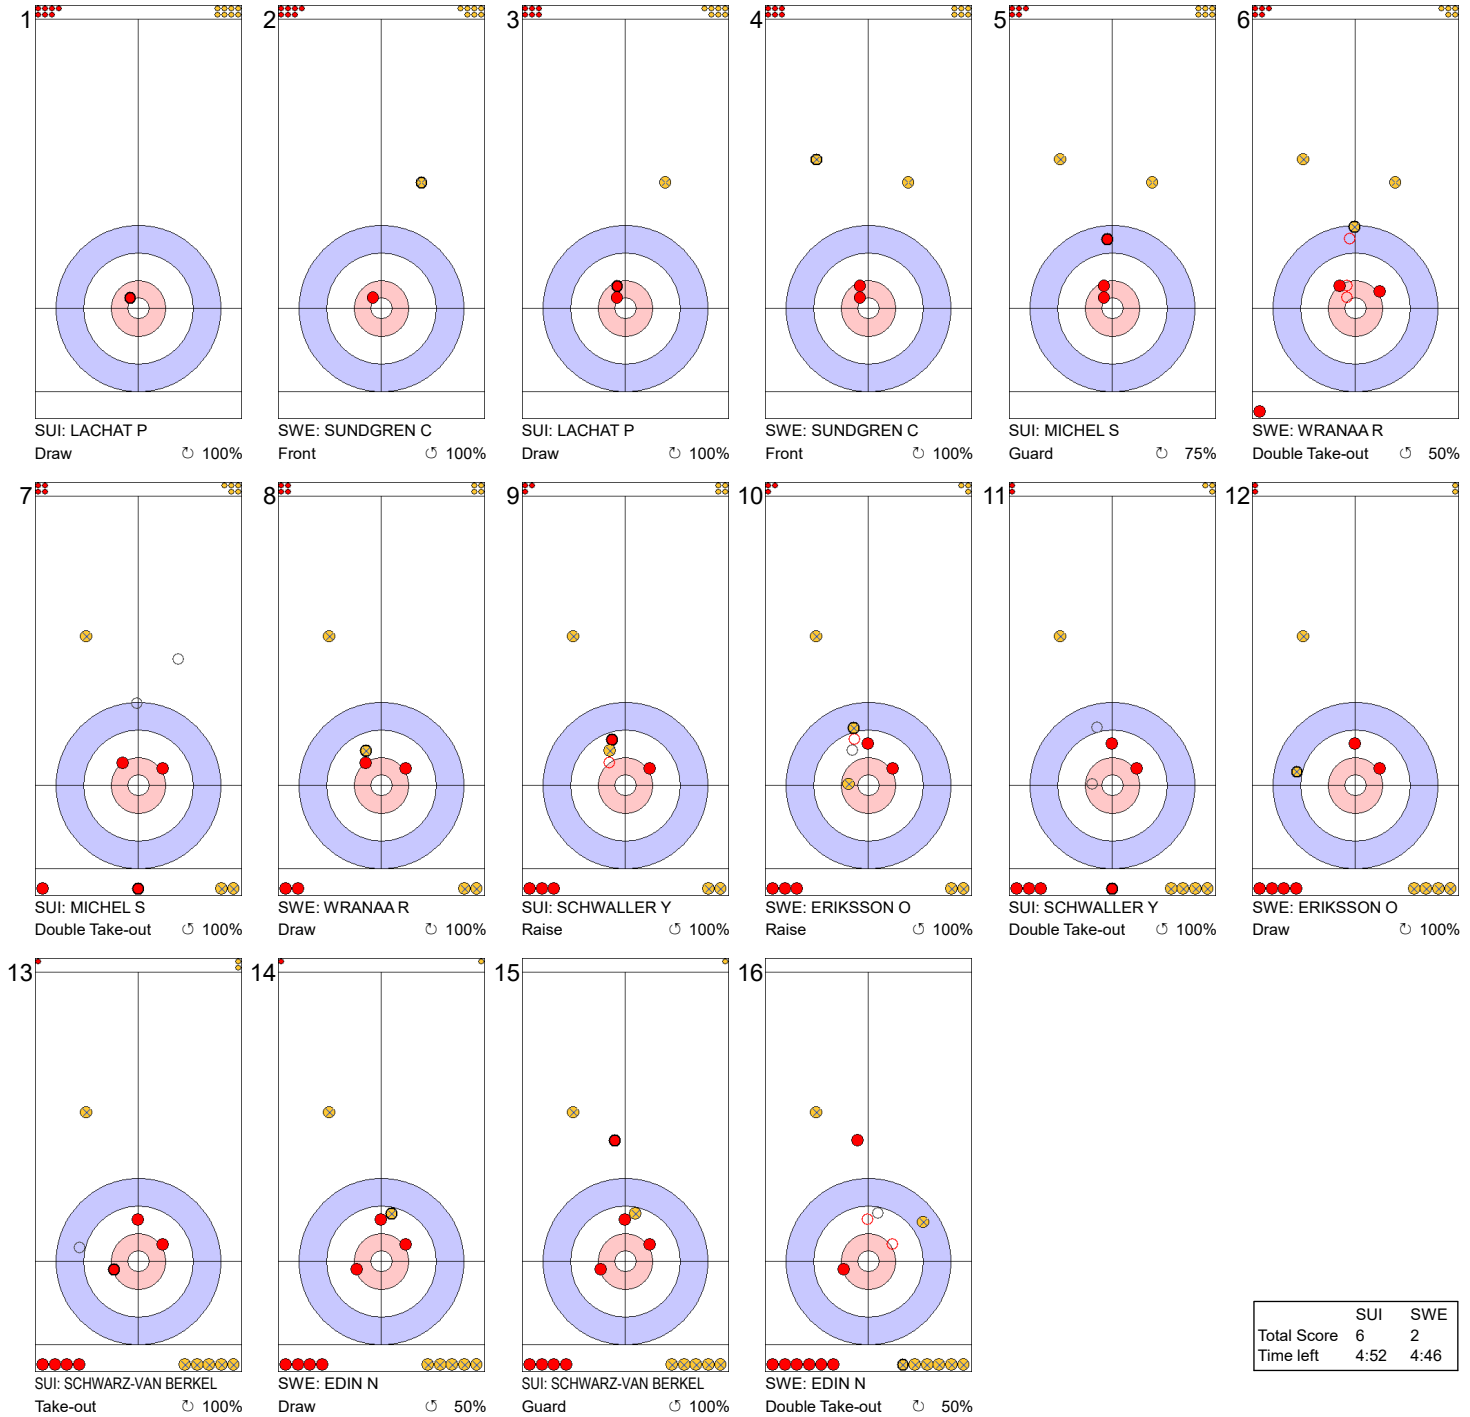

Legend:
 ↻ Clockwise ↺ Counter-clockwise - Not considered

Game - Shot by Shot

End 5 ● **SUI - Switzerland** 3 + 0 (this end) = 3 ● **SWE - Sweden** 1 + 1 (this end) = 2

Legend:
 ↻ Clockwise ↺ Counter-clockwise - Not considered

Game - Shot by Shot

Legend:
 ↻ Clockwise ↺ Counter-clockwise - Not considered

Game - Shot by Shot

Legend:
 ↻ Clockwise ↺ Counter-clockwise - Not considered

Game - Shot by Shot

End 8 ● **SUI - Switzerland** 5 + 1 (this end) = 6 ● **SWE - Sweden** 2 + 0 (this end) = 2

	SUI	SWE
Total Score	6	2
Time left	4:52	4:46

Legend:
 ↻ Clockwise ↺ Counter-clockwise - Not considered

Game - Shot by Shot

End 9 ● **SUI - Switzerland** 6 + 0 (this end) = 6 ● **SWE - Sweden** 2 + 1 (this end) = 3

	SUI	SWE
Total Score	6	3
Time left	3:14	2:11

Legend:
 ↻ Clockwise ↺ Counter-clockwise - Not considered