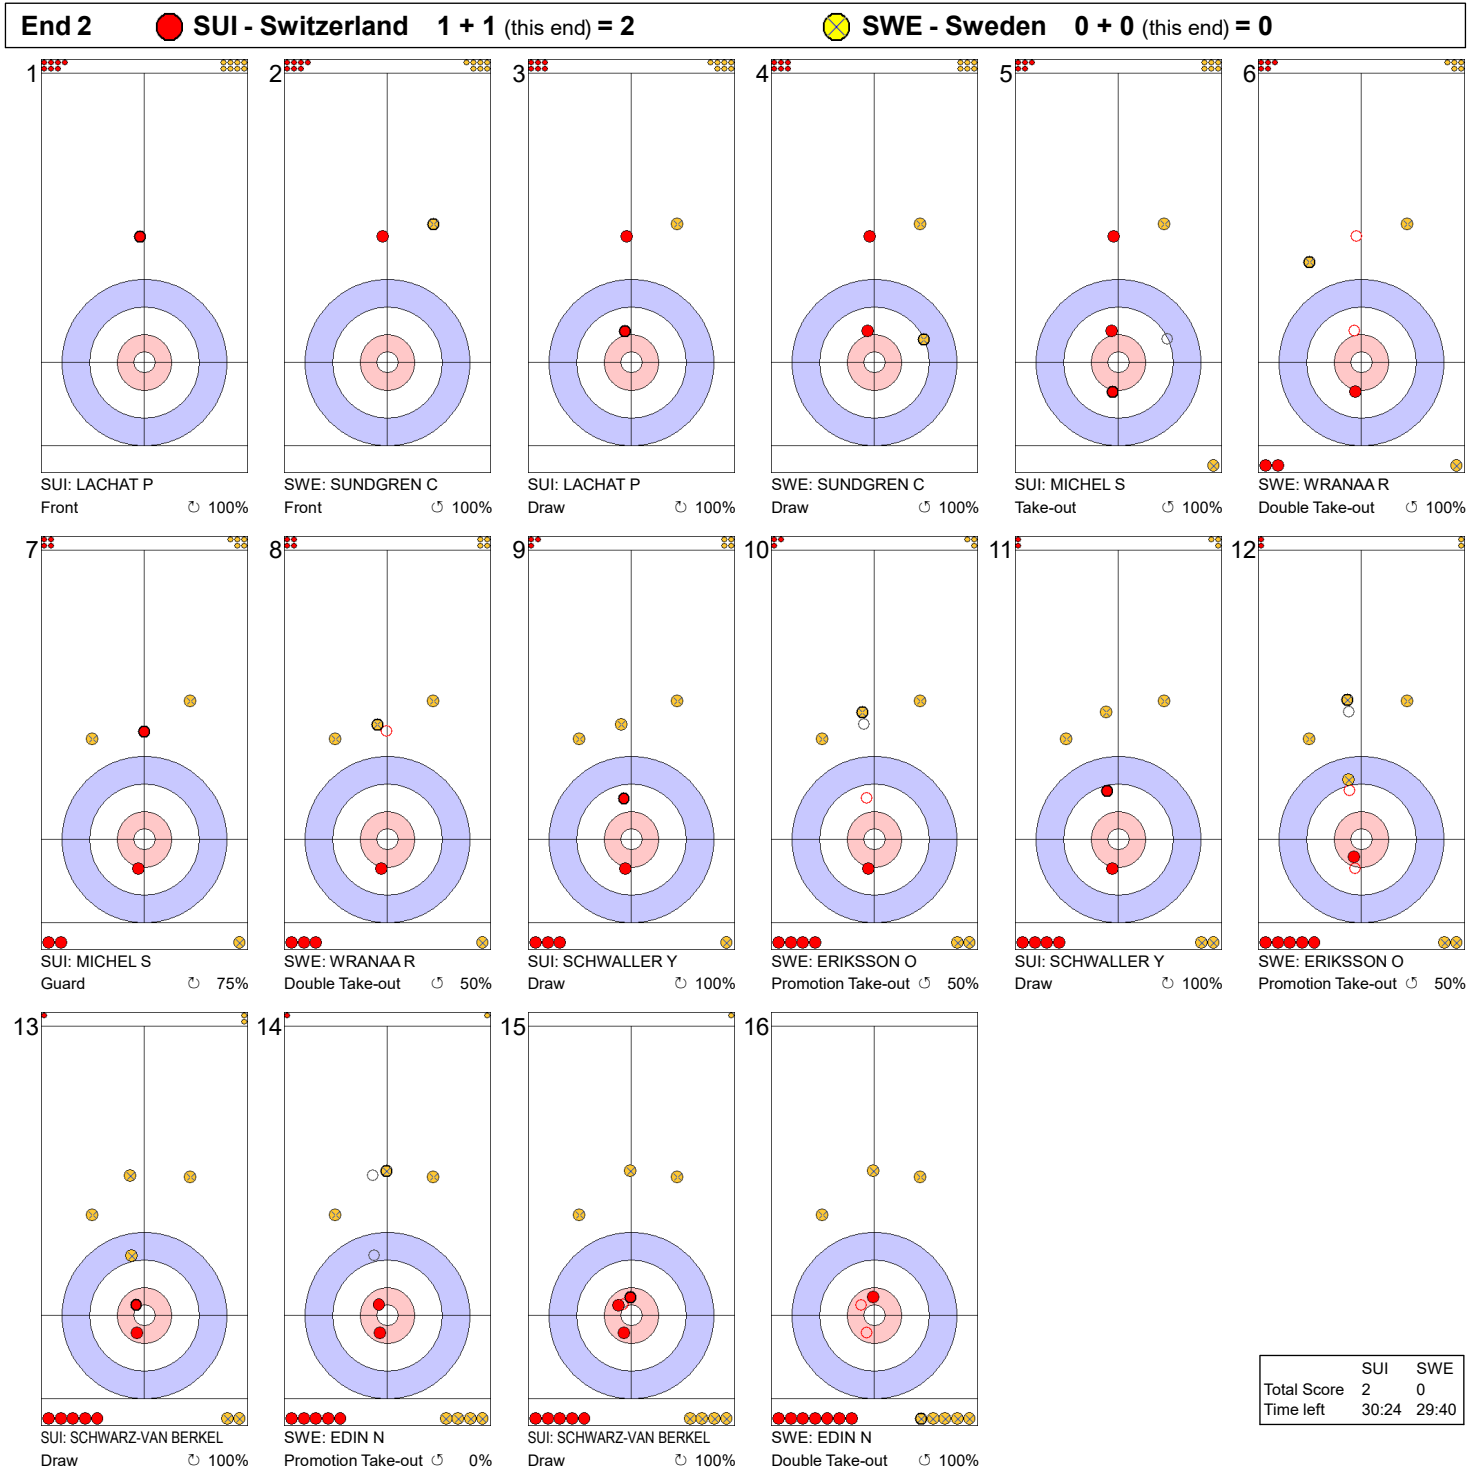

Game - Shot by Shot

Legend:
 Clockwise
 Counter-clockwise
 - Not considered

Game - Shot by Shot

	SUI	SWE
Total Score	2	0
Time left	30:24	29:40

Legend:
 Clockwise
 Counter-clockwise
 - Not considered

Game - Shot by Shot

End 3 ● **SUI - Switzerland** 2 + 0 (this end) = 2 ● **SWE - Sweden** 0 + 1 (this end) = 1

	SUI	SWE
Total Score	2	1
Time left	27:17	25:48

Legend:
 ↻ Clockwise ↺ Counter-clockwise - Not considered

Game - Shot by Shot

Legend:
 ↻ Clockwise ↺ Counter-clockwise - Not considered

Game - Shot by Shot

End 5 ● **SUI - Switzerland** 3 + 0 (this end) = 3 ● **SWE - Sweden** 1 + 1 (this end) = 2

Legend:
 ↻ Clockwise ↺ Counter-clockwise - Not considered

Game - Shot by Shot

Legend:
 ↻ Clockwise ↺ Counter-clockwise - Not considered

Game - Shot by Shot

Legend:
 ↻ Clockwise ↺ Counter-clockwise - Not considered

Game - Shot by Shot

End 8 ● **SUI - Switzerland** 5 + 1 (this end) = 6 ● **SWE - Sweden** 2 + 0 (this end) = 2