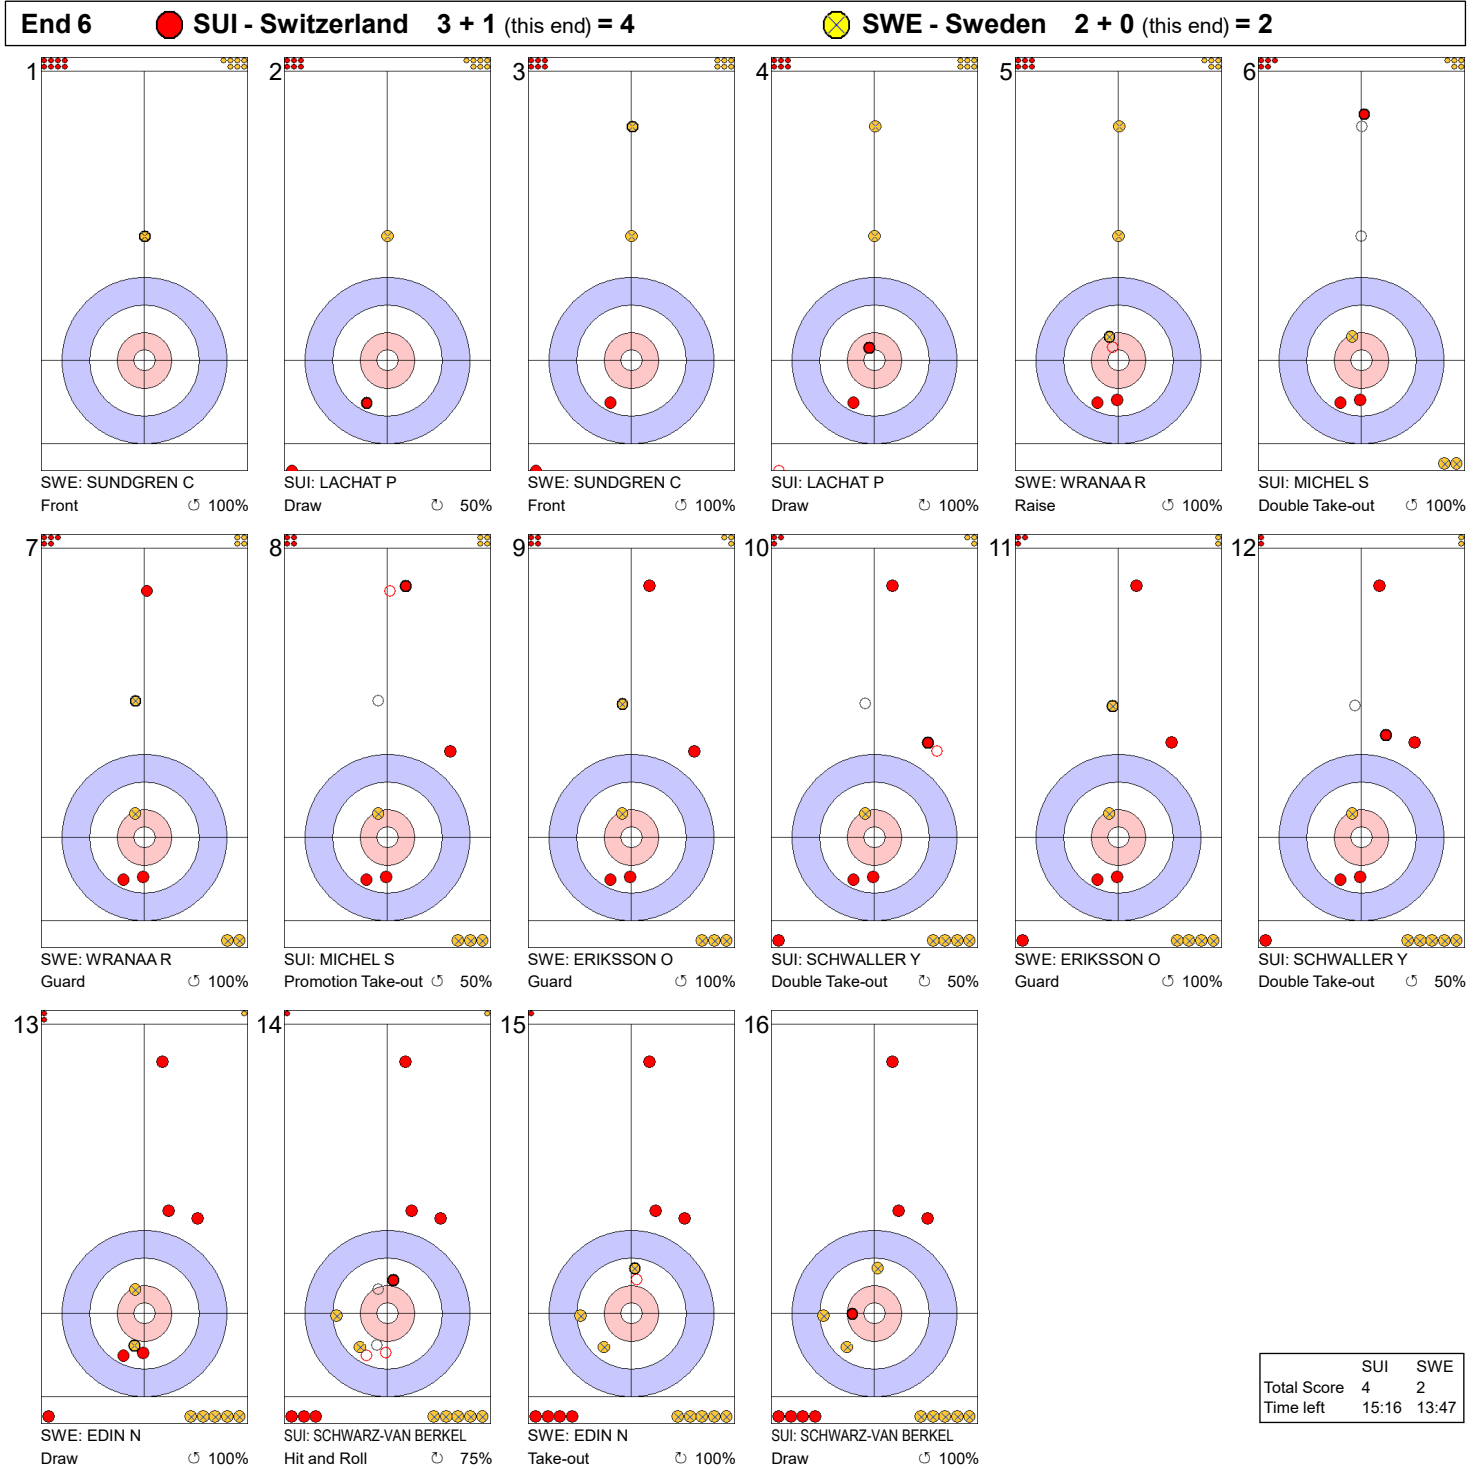

End 3 ● **SUI - Switzerland** 2 + 0 (this end) = 2 ● **SWE - Sweden** 0 + 1 (this end) = 1

	SUI	SWE
Total Score	2	1
Time left	27:17	25:48

Legend:
 ↻ Clockwise ↺ Counter-clockwise - Not considered

Game - Shot by Shot

Legend:
 ↻ Clockwise ↺ Counter-clockwise - Not considered

Game - Shot by Shot

End 5 ● **SUI - Switzerland** 3 + 0 (this end) = 3 ● **SWE - Sweden** 1 + 1 (this end) = 2

Legend:
 ↻ Clockwise ↺ Counter-clockwise - Not considered

Game - Shot by Shot

Legend:
 ↻ Clockwise ↺ Counter-clockwise - Not considered

Game - Shot by Shot

Legend:
 ↻ Clockwise ↺ Counter-clockwise - Not considered

Game - Shot by Shot

End 8 ● **SUI - Switzerland** 5 + 1 (this end) = 6 ● **SWE - Sweden** 2 + 0 (this end) = 2

	SUI	SWE
Total Score	6	2
Time left	4:52	4:46

Legend:
 ↻ Clockwise ↺ Counter-clockwise - Not considered

Game - Shot by Shot

End 9 ● **SUI - Switzerland** 6 + 0 (this end) = 6 ● **SWE - Sweden** 2 + 1 (this end) = 3