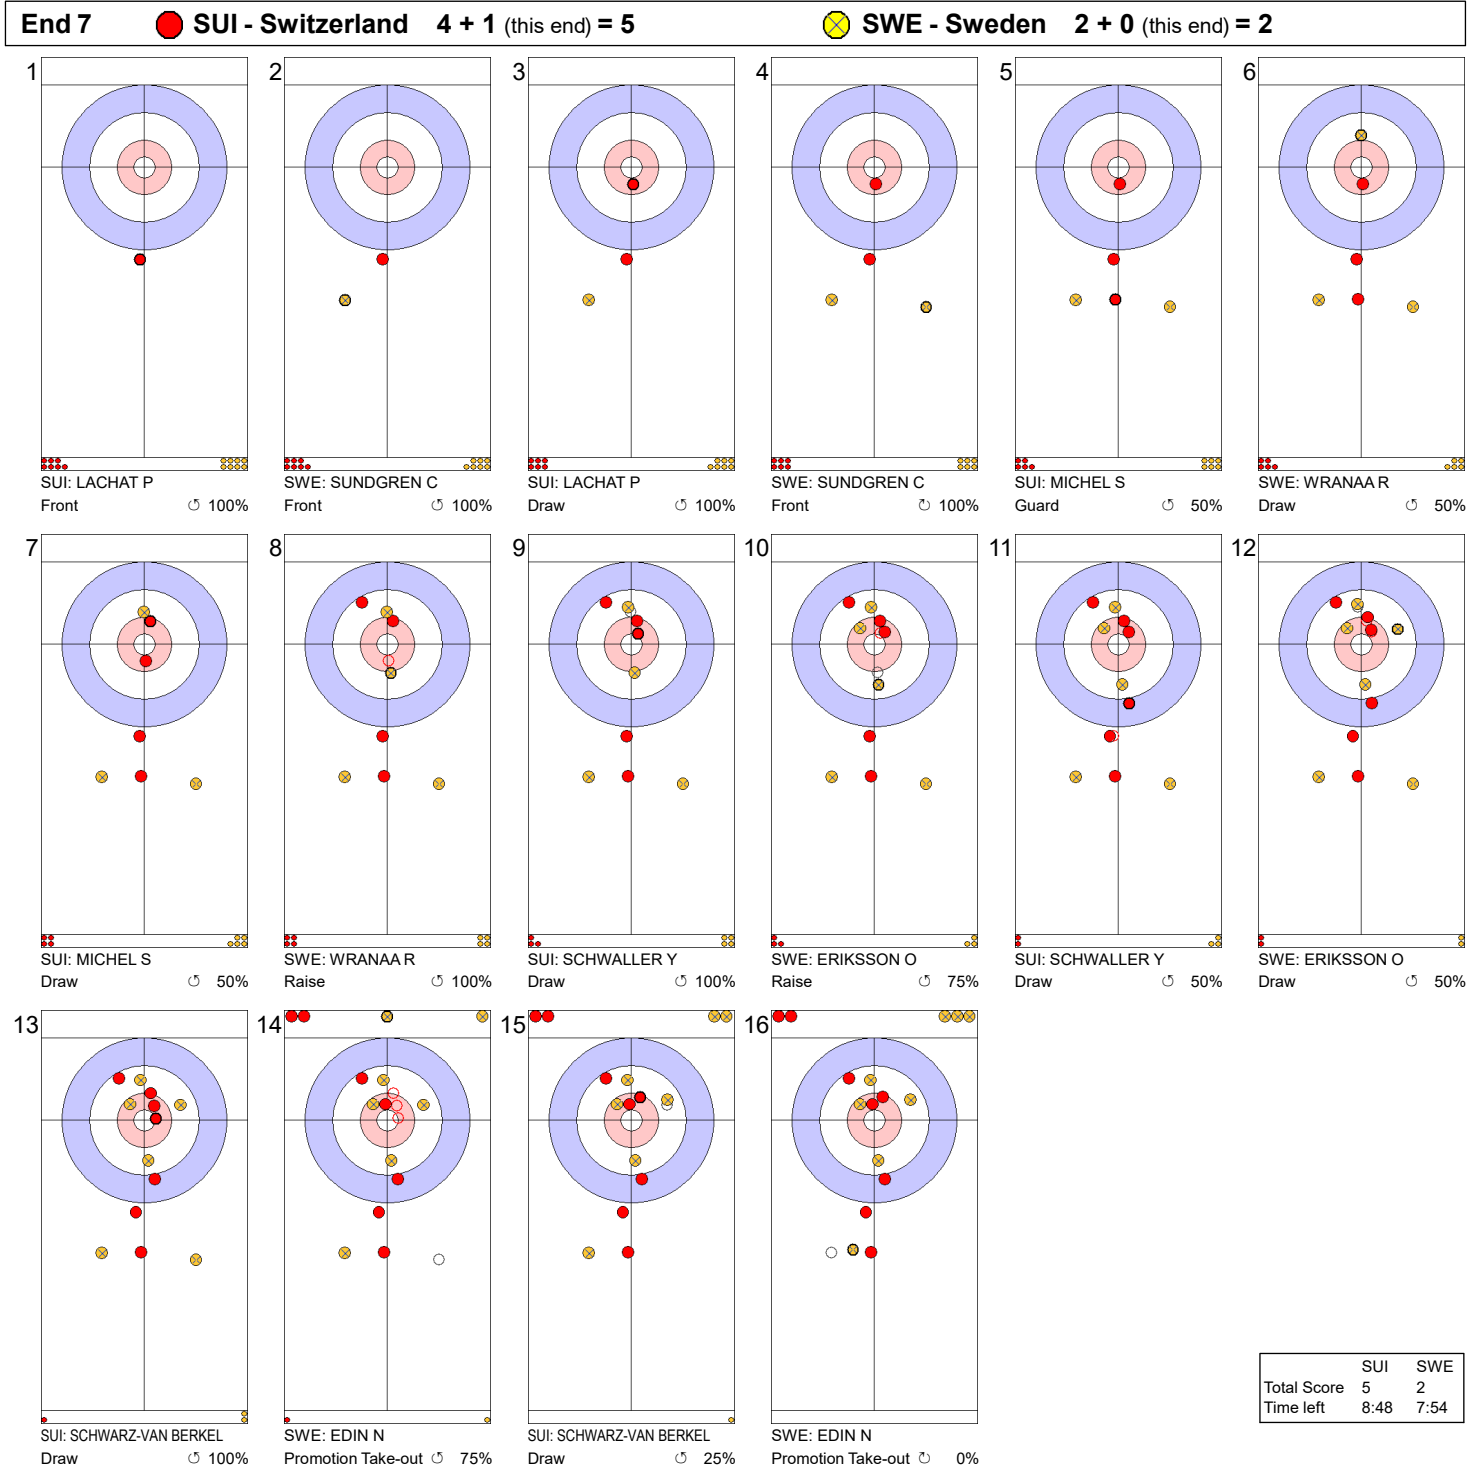

End 3 ● **SUI - Switzerland** 2 + 0 (this end) = 2 ● **SWE - Sweden** 0 + 1 (this end) = 1

	SUI	SWE
Total Score	2	1
Time left	27:17	25:48

Legend:
 ↻ Clockwise ↺ Counter-clockwise - Not considered

Game - Shot by Shot

Legend:
 ↻ Clockwise ↺ Counter-clockwise - Not considered

Game - Shot by Shot

End 5 ● **SUI - Switzerland** 3 + 0 (this end) = 3 ● **SWE - Sweden** 1 + 1 (this end) = 2

Legend:
 ↻ Clockwise ↺ Counter-clockwise - Not considered

Game - Shot by Shot

Legend:
 ↻ Clockwise ↺ Counter-clockwise - Not considered

Game - Shot by Shot

Legend:
 ↻ Clockwise ↺ Counter-clockwise - Not considered

Game - Shot by Shot

End 8 ● **SUI - Switzerland** 5 + 1 (this end) = 6 ● **SWE - Sweden** 2 + 0 (this end) = 2

	SUI	SWE
Total Score	6	2
Time left	4:52	4:46

Legend:
 ↻ Clockwise ↺ Counter-clockwise - Not considered

Game - Shot by Shot

End 9 ● **SUI - Switzerland** 6 + 0 (this end) = 6 ● **SWE - Sweden** 2 + 1 (this end) = 3