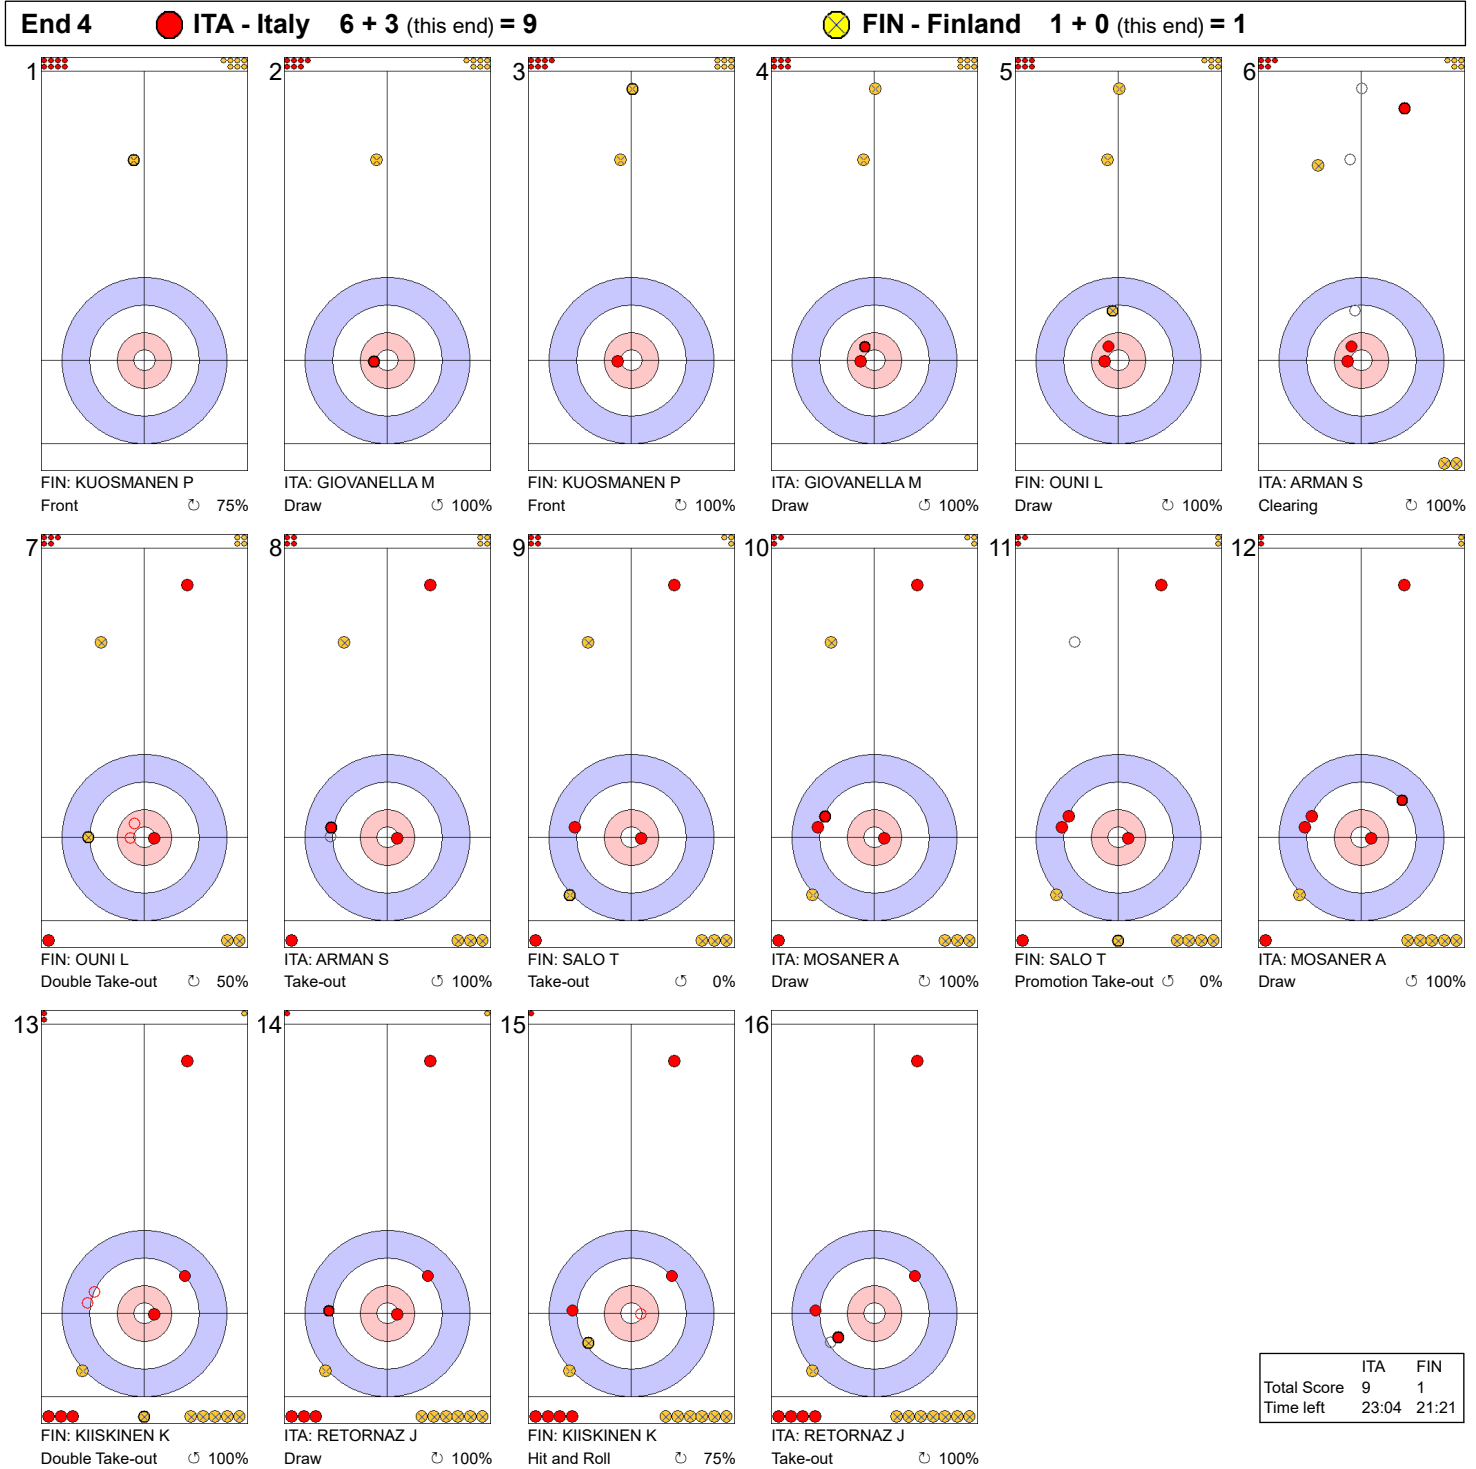

**Game - Shot by Shot**

**Legend:**  
 ↻ Clockwise      ↺ Counter-clockwise      - Not considered

**Game - Shot by Shot**

**Legend:**  
 ↻ Clockwise      ↺ Counter-clockwise      - Not considered

**Game - Shot by Shot**

**End 3** ● **ITA - Italy 6 + 0 (this end) = 6** ● **FIN - Finland 0 + 1 (this end) = 1**

	ITA	FIN
Total Score	6	1
Time left	26:18	26:49

**Legend:**  
 ↻ Clockwise      ↺ Counter-clockwise      - Not considered

**Game - Shot by Shot**

	ITA	FIN
Total Score	9	1
Time left	23:04	21:21

**Legend:**  
 ↻ Clockwise      ↺ Counter-clockwise      - Not considered

**Game - Shot by Shot**

**Legend:**  
 Clockwise     
 Counter-clockwise     
 - Not considered

**Game - Shot by Shot**

**Legend:**  
 ↻ Clockwise      ↺ Counter-clockwise      - Not considered