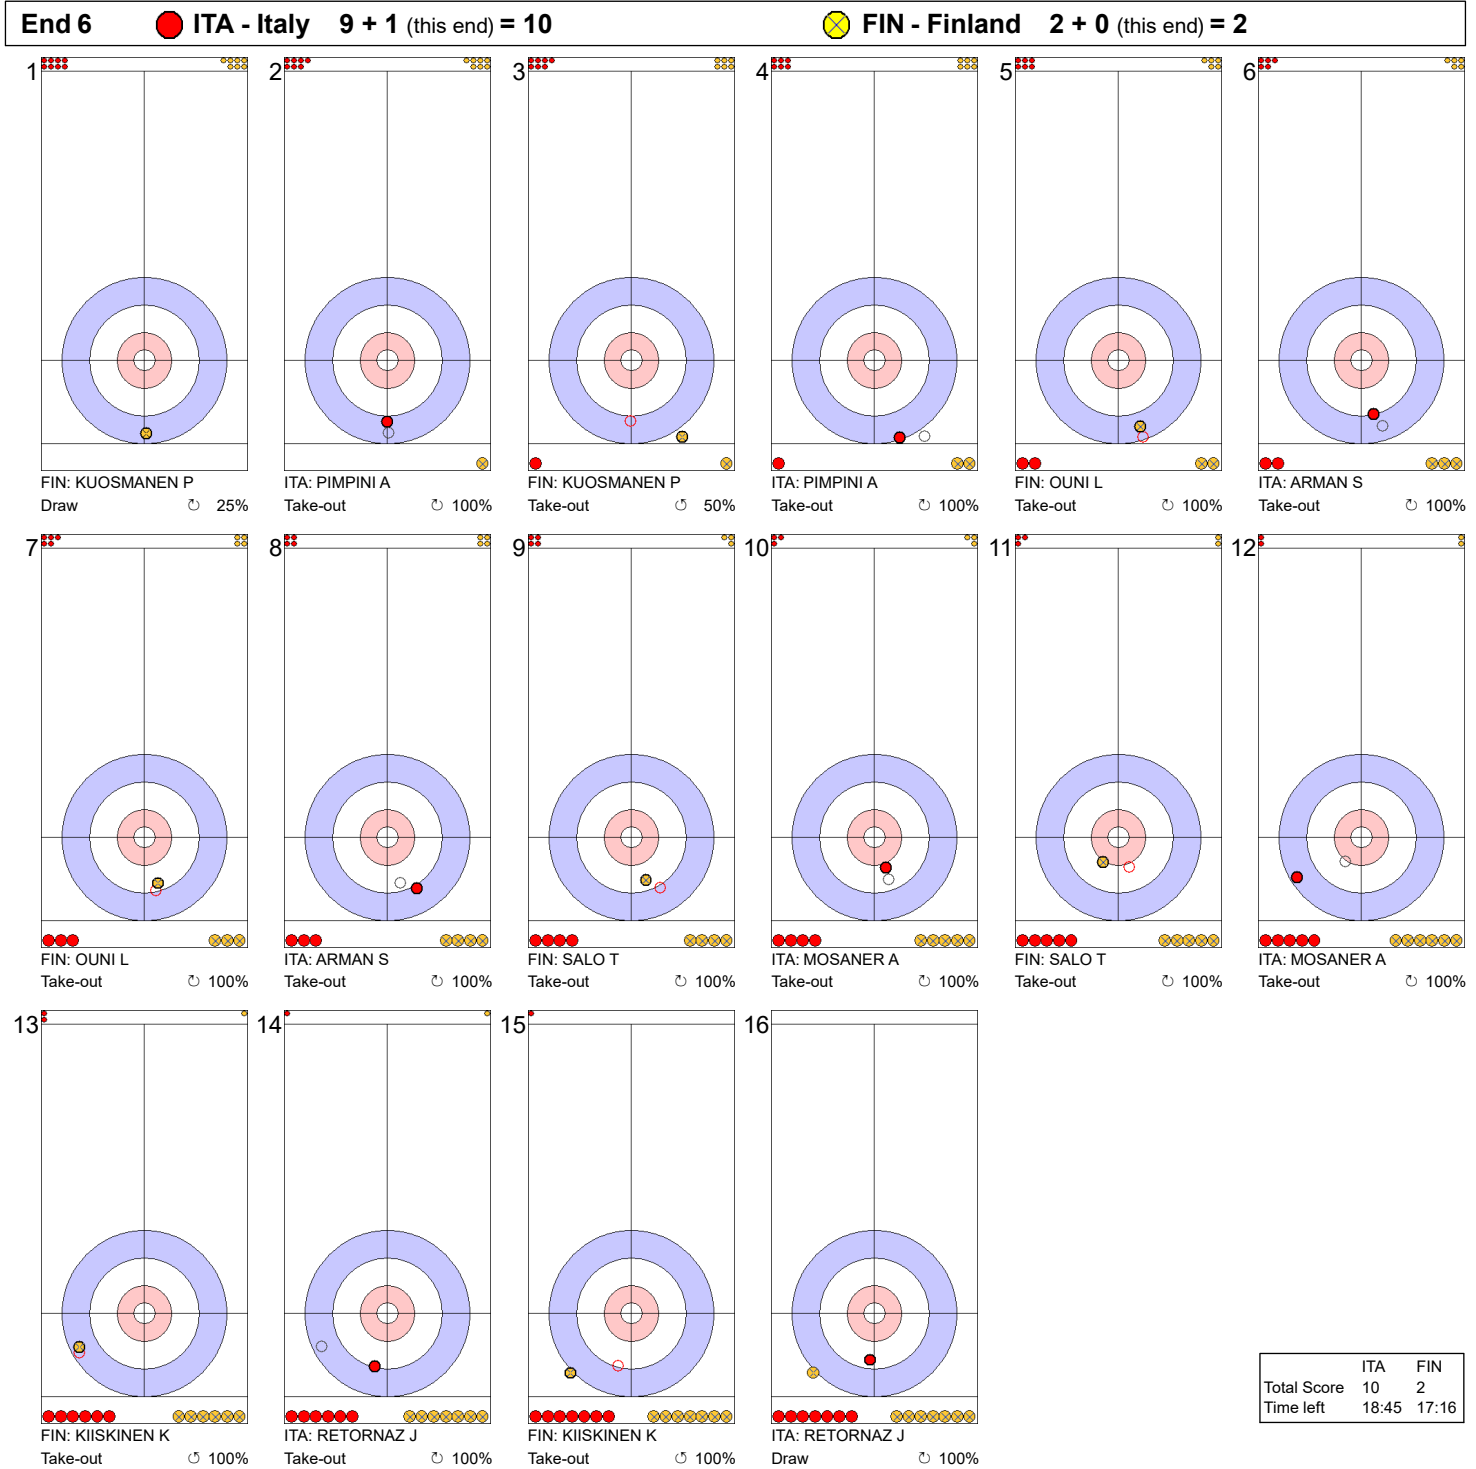

**Game - Shot by Shot**

**Legend:**  
 ↻ Clockwise      ↺ Counter-clockwise      - Not considered

**Game - Shot by Shot**

**Legend:**  
 ↻ Clockwise      ↺ Counter-clockwise      - Not considered

**Game - Shot by Shot**

**End 3** ● **ITA - Italy 6 + 0 (this end) = 6** ● **FIN - Finland 0 + 1 (this end) = 1**

	ITA	FIN
Total Score	6	1
Time left	26:18	26:49

**Legend:**  
 ↻ Clockwise      ↺ Counter-clockwise      - Not considered

**Game - Shot by Shot**

	ITA	FIN
Total Score	9	1
Time left	23:04	21:21

**Legend:**  
 ↻ Clockwise      ↺ Counter-clockwise      - Not considered

**Game - Shot by Shot**

**Legend:**  
 Clockwise     
 Counter-clockwise     
 - Not considered

**Game - Shot by Shot**

**Legend:**  
 ↻ Clockwise      ↺ Counter-clockwise      - Not considered