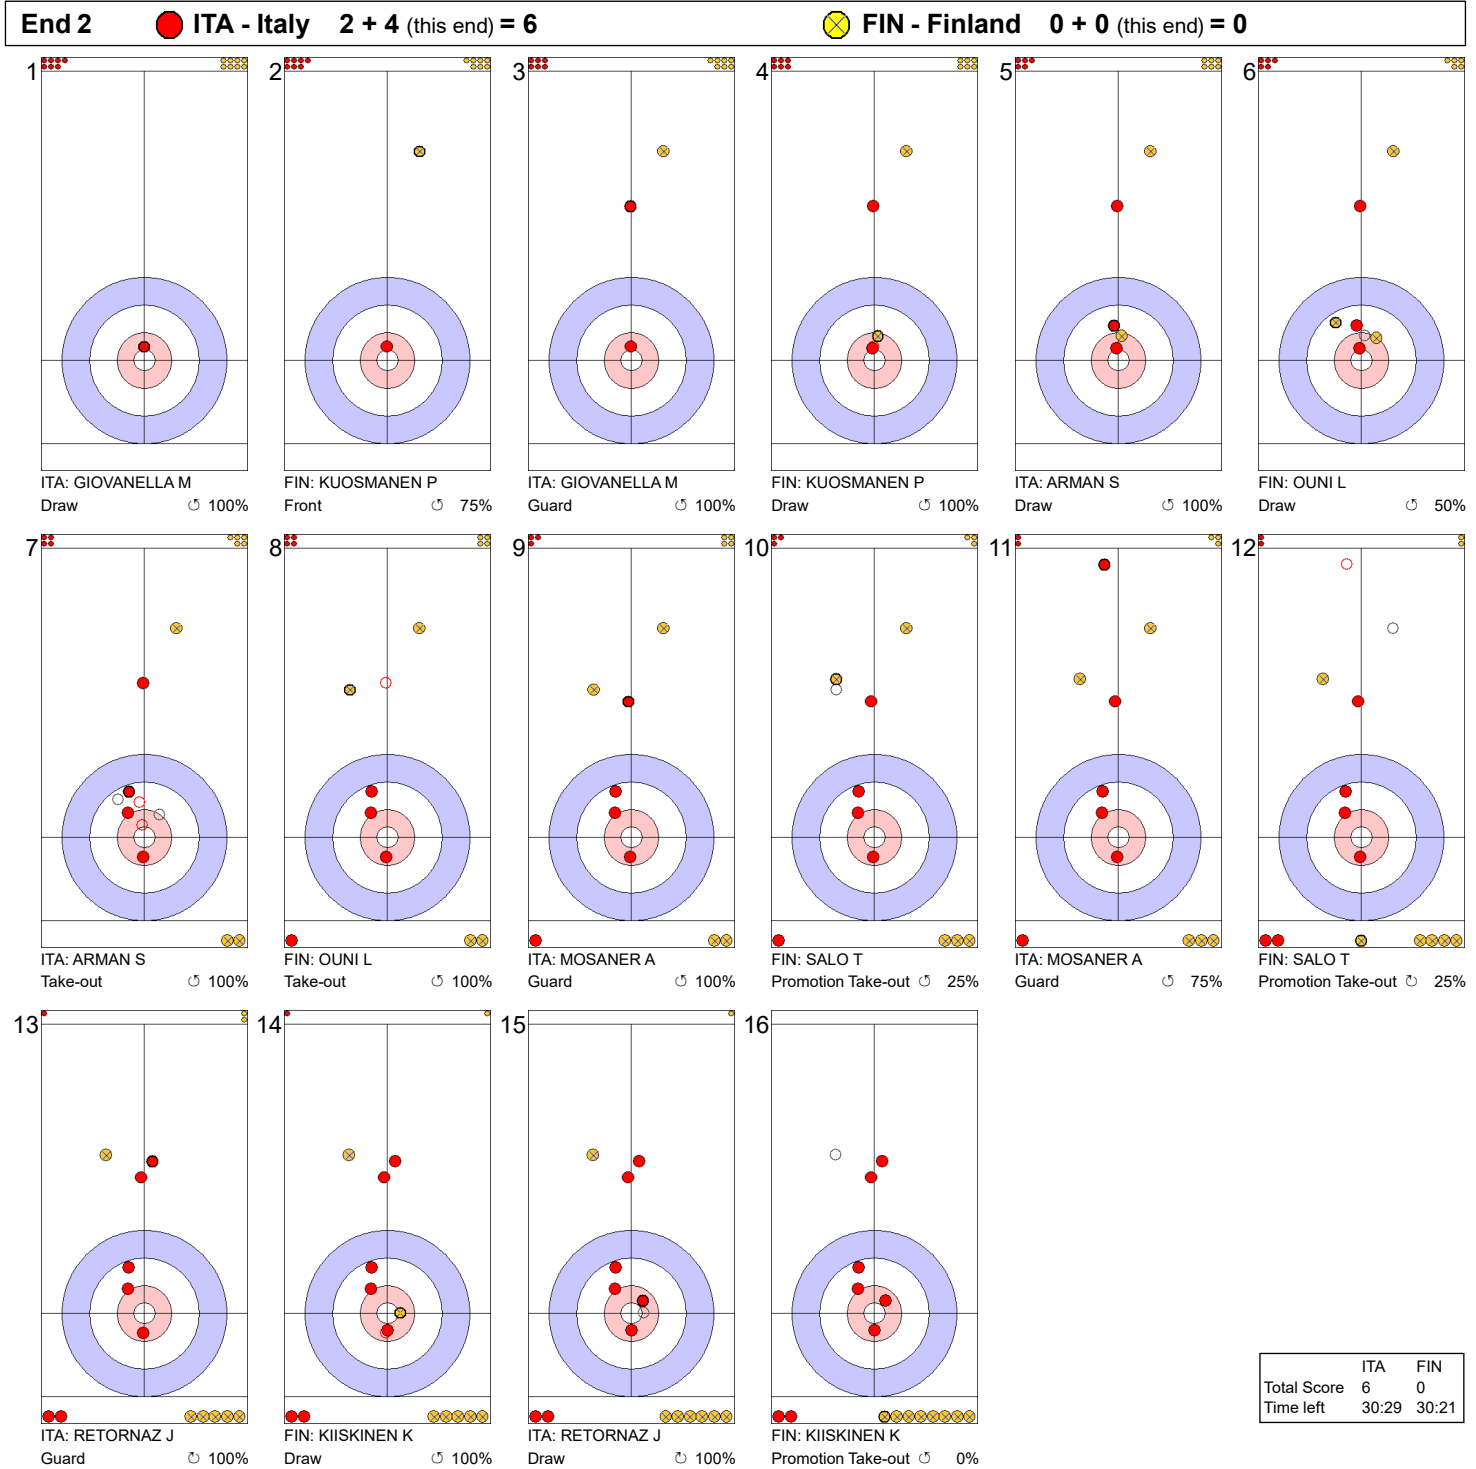

**Game - Shot by Shot**

**Legend:**  
 ↻ Clockwise      ↺ Counter-clockwise      - Not considered

**Game - Shot by Shot**

**Legend:**  
 ↻ Clockwise      ↺ Counter-clockwise      - Not considered

**Game - Shot by Shot**

**End 3** ● **ITA - Italy 6 + 0 (this end) = 6** ● **FIN - Finland 0 + 1 (this end) = 1**

	ITA	FIN
Total Score	6	1
Time left	26:18	26:49

**Legend:**  
 ↻ Clockwise      ↺ Counter-clockwise      - Not considered

**Game - Shot by Shot**

	ITA	FIN
Total Score	9	1
Time left	23:04	21:21

**Legend:**  
 ↻ Clockwise      ↺ Counter-clockwise      - Not considered

**Game - Shot by Shot**

**Legend:**  
 Clockwise     
 Counter-clockwise     
 - Not considered

**Game - Shot by Shot**

**Legend:**  
 ↻ Clockwise      ↺ Counter-clockwise      - Not considered