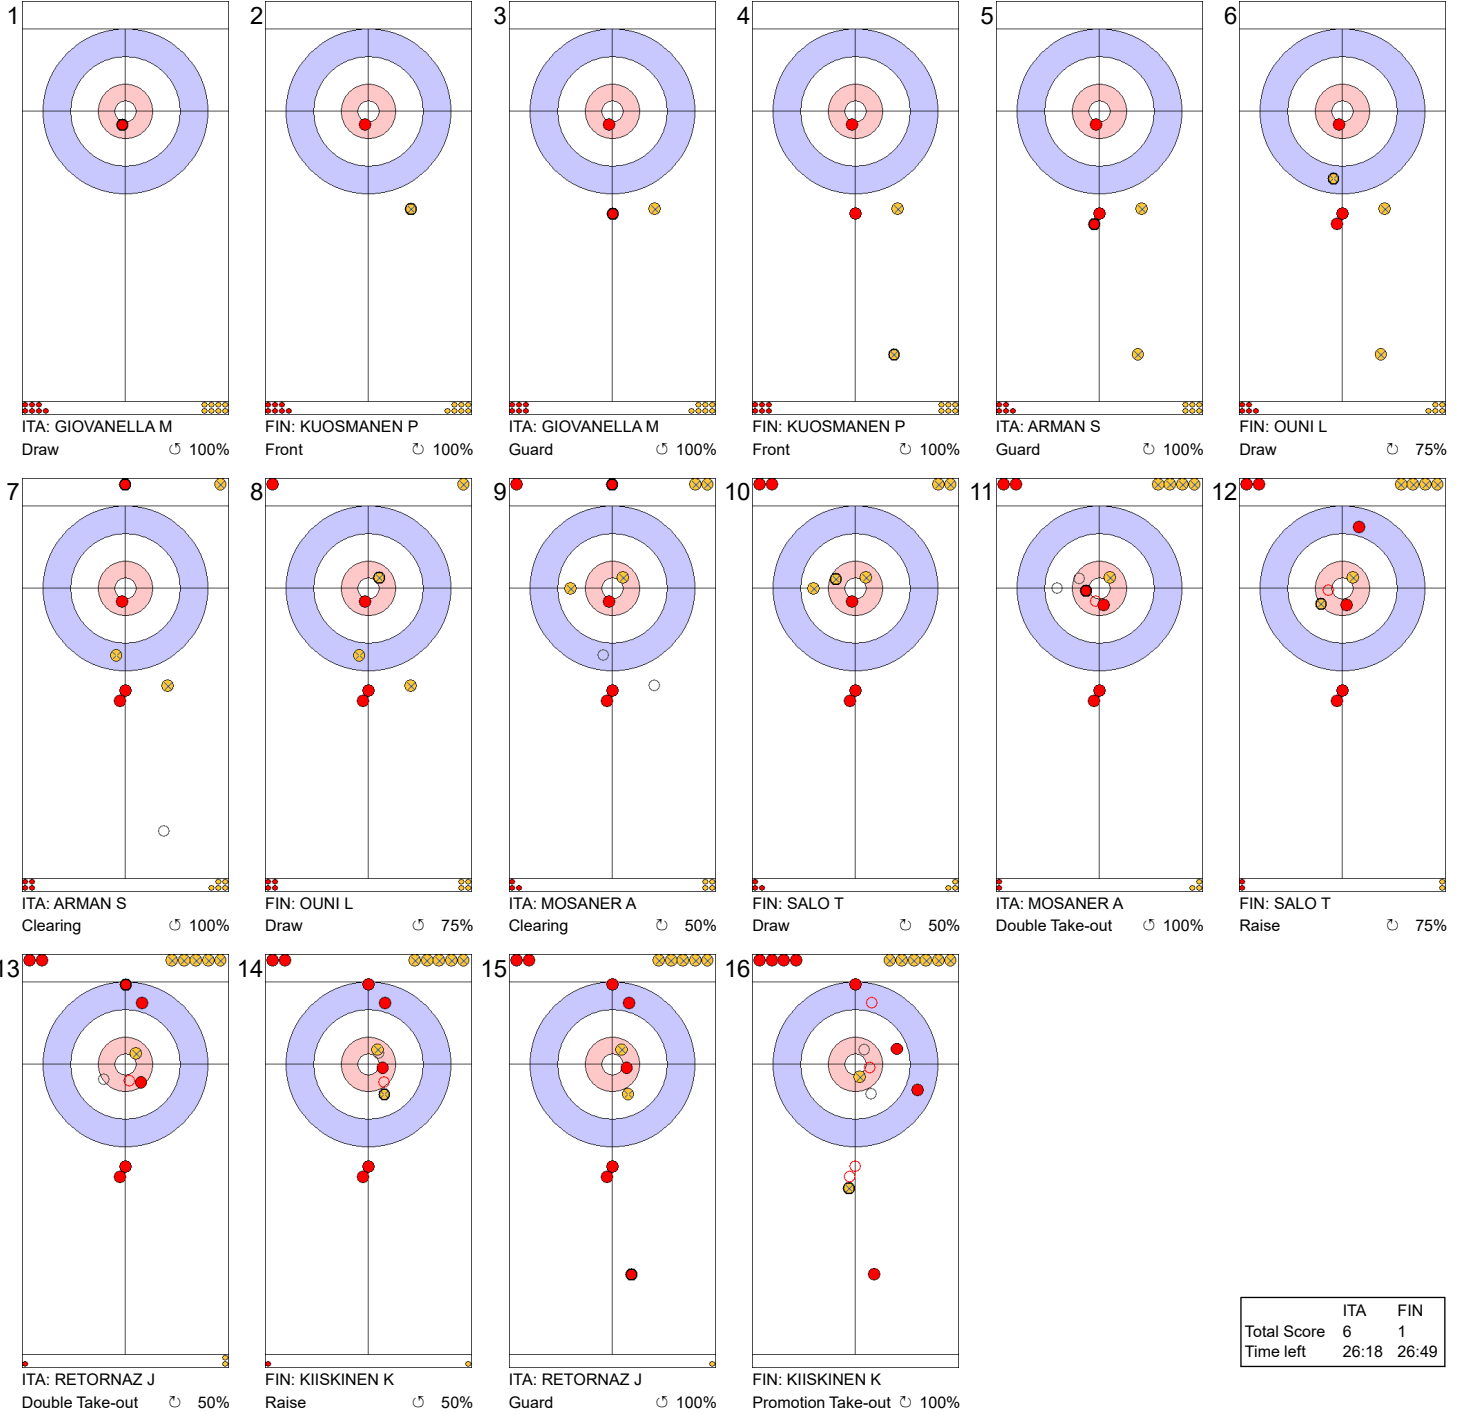

**Game - Shot by Shot**

**Legend:**  
 ↻ Clockwise      ↺ Counter-clockwise      - Not considered

**Game - Shot by Shot**

**Legend:**  
 ↻ Clockwise      ↺ Counter-clockwise      - Not considered

**Game - Shot by Shot**

**End 3** ● **ITA - Italy 6 + 0 (this end) = 6** ● **FIN - Finland 0 + 1 (this end) = 1**

	ITA	FIN
Total Score	6	1
Time left	26:18	26:49

**Legend:**  
 ↻ Clockwise      ↺ Counter-clockwise      - Not considered

**Game - Shot by Shot**

	ITA	FIN
Total Score	9	1
Time left	23:04	21:21

**Legend:**  
 ↻ Clockwise      ↺ Counter-clockwise      - Not considered

**Game - Shot by Shot**

**Legend:**  
 Clockwise     
 Counter-clockwise     
 - Not considered

**Game - Shot by Shot**

**Legend:**  
 ↻ Clockwise      ↺ Counter-clockwise      - Not considered