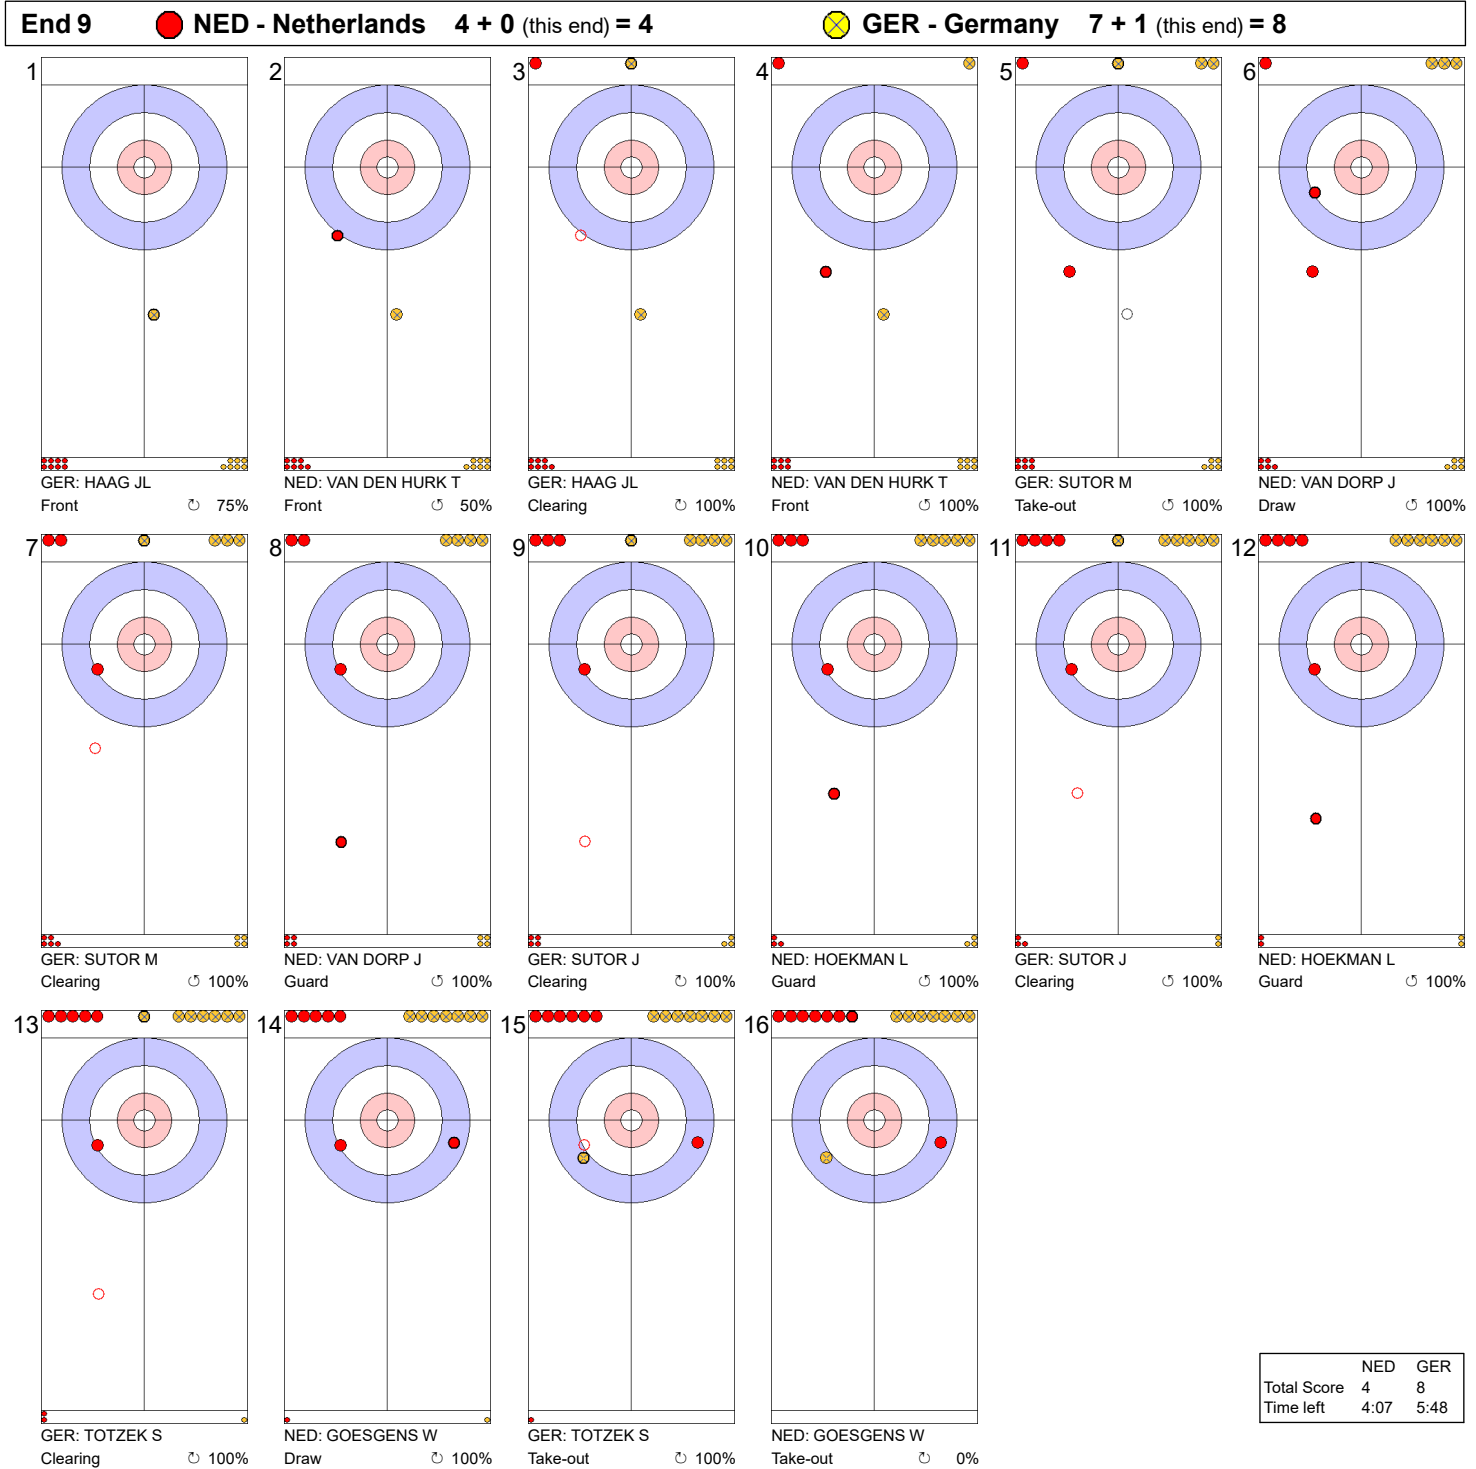

Legend:
 ↻ Clockwise ↺ Counter-clockwise - Not considered

Game - Shot by Shot

End 4 **NED - Netherlands 2 + 0 (this end) = 2** **GER - Germany 0 + 2 (this end) = 2**

	NED	GER
Total Score	2	2
Time left	22:36	21:54

Legend:
 Clockwise Counter-clockwise - Not considered

Game - Shot by Shot

Legend:
 ↻ Clockwise ↺ Counter-clockwise - Not considered

Game - Shot by Shot

End 6 ● **NED - Netherlands** 2 + 0 (this end) = 2 ● **GER - Germany** 3 + 2 (this end) = 5

Legend:
 ↻ Clockwise ↺ Counter-clockwise - Not considered

Game - Shot by Shot

Legend:
 ↻ Clockwise ↺ Counter-clockwise - Not considered

Game - Shot by Shot

Legend:
 ↻ Clockwise ↺ Counter-clockwise - Not considered

Game - Shot by Shot

Legend:
 ↻ Clockwise ↺ Counter-clockwise - Not considered