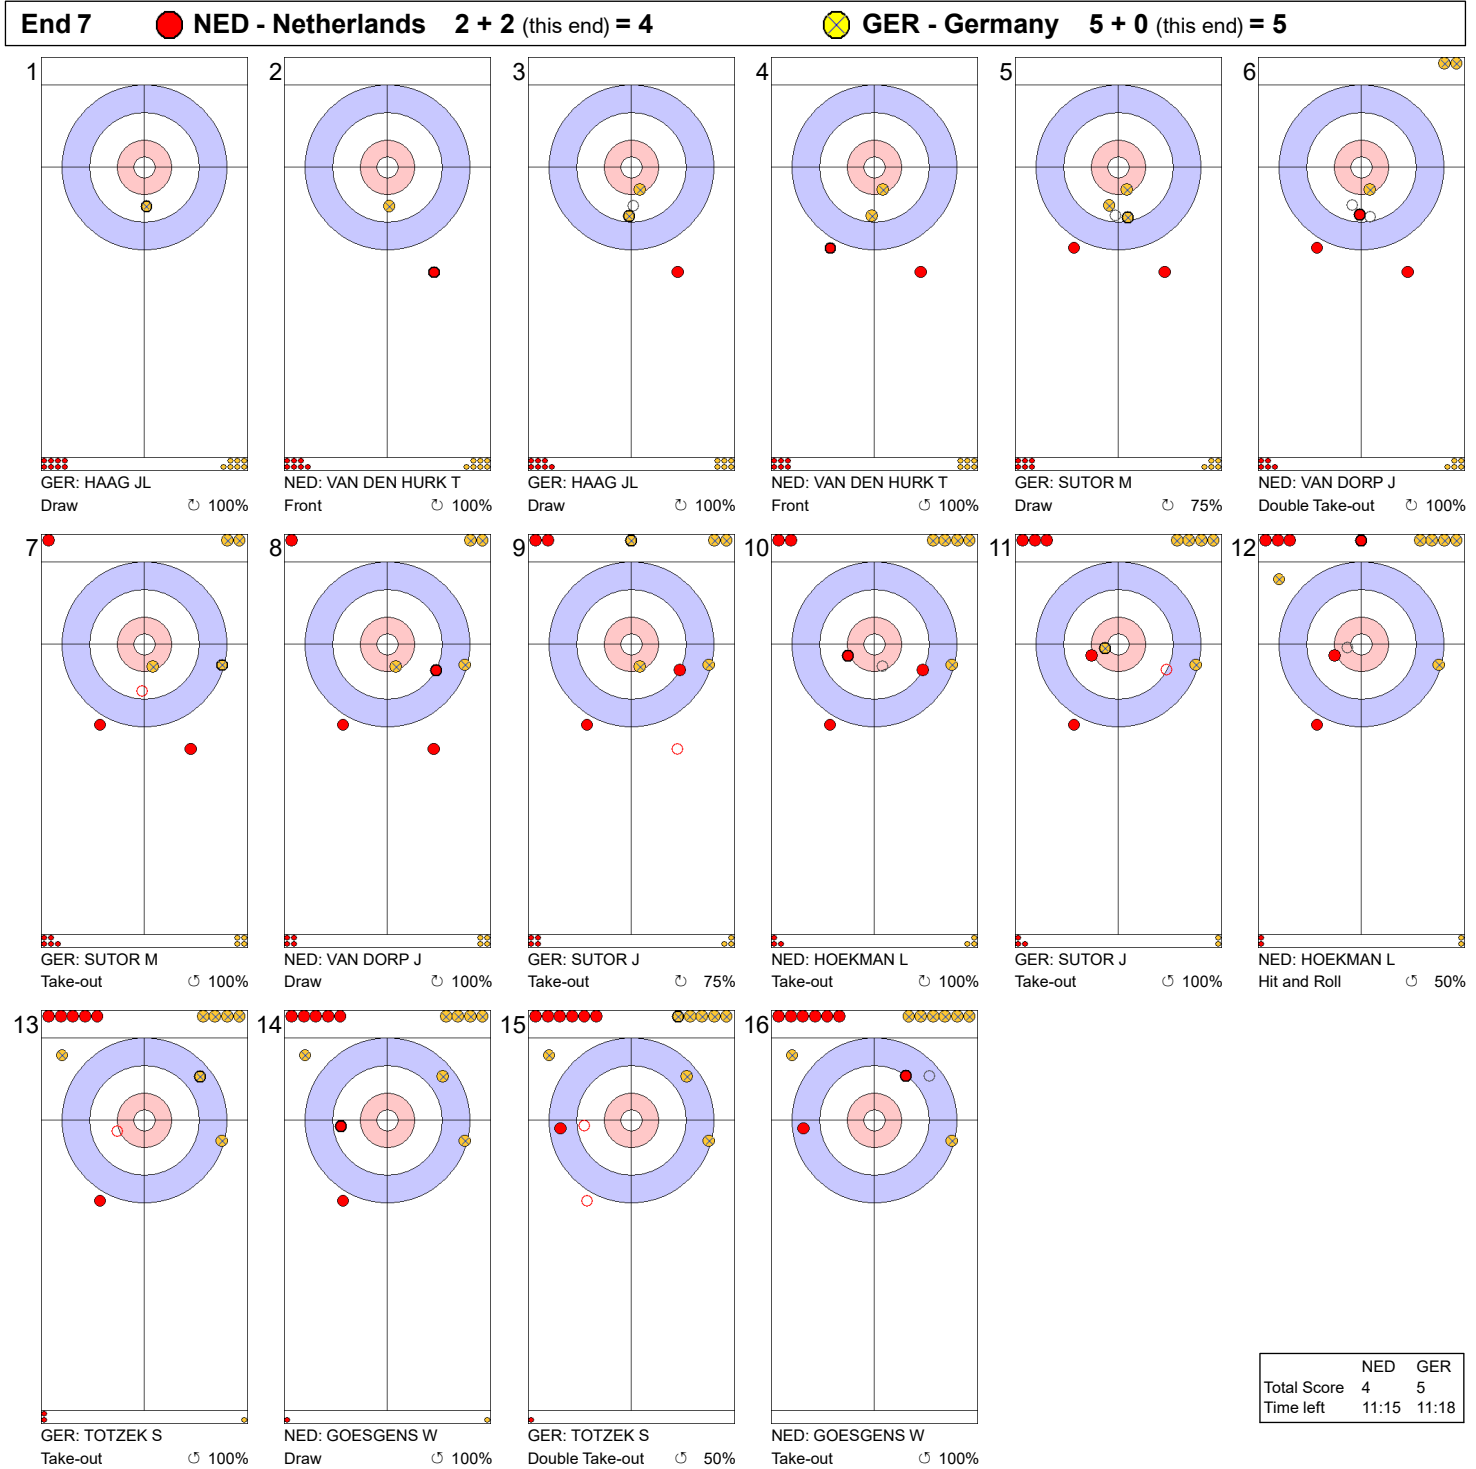

Legend:
 ↻ Clockwise ↺ Counter-clockwise - Not considered

Game - Shot by Shot

End 4 **NED - Netherlands 2 + 0 (this end) = 2** **GER - Germany 0 + 2 (this end) = 2**

	NED	GER
Total Score	2	2
Time left	22:36	21:54

Legend:
 Clockwise Counter-clockwise - Not considered

Game - Shot by Shot

Legend:
 ↻ Clockwise ↺ Counter-clockwise - Not considered

Game - Shot by Shot

End 6 ● **NED - Netherlands** 2 + 0 (this end) = 2 ● **GER - Germany** 3 + 2 (this end) = 5

Legend:
 ↻ Clockwise ↺ Counter-clockwise - Not considered

Game - Shot by Shot

Legend:
 ↻ Clockwise ↺ Counter-clockwise - Not considered

Game - Shot by Shot

Legend:
 ↻ Clockwise ↺ Counter-clockwise - Not considered

Game - Shot by Shot

Legend:
 ↻ Clockwise ↺ Counter-clockwise - Not considered