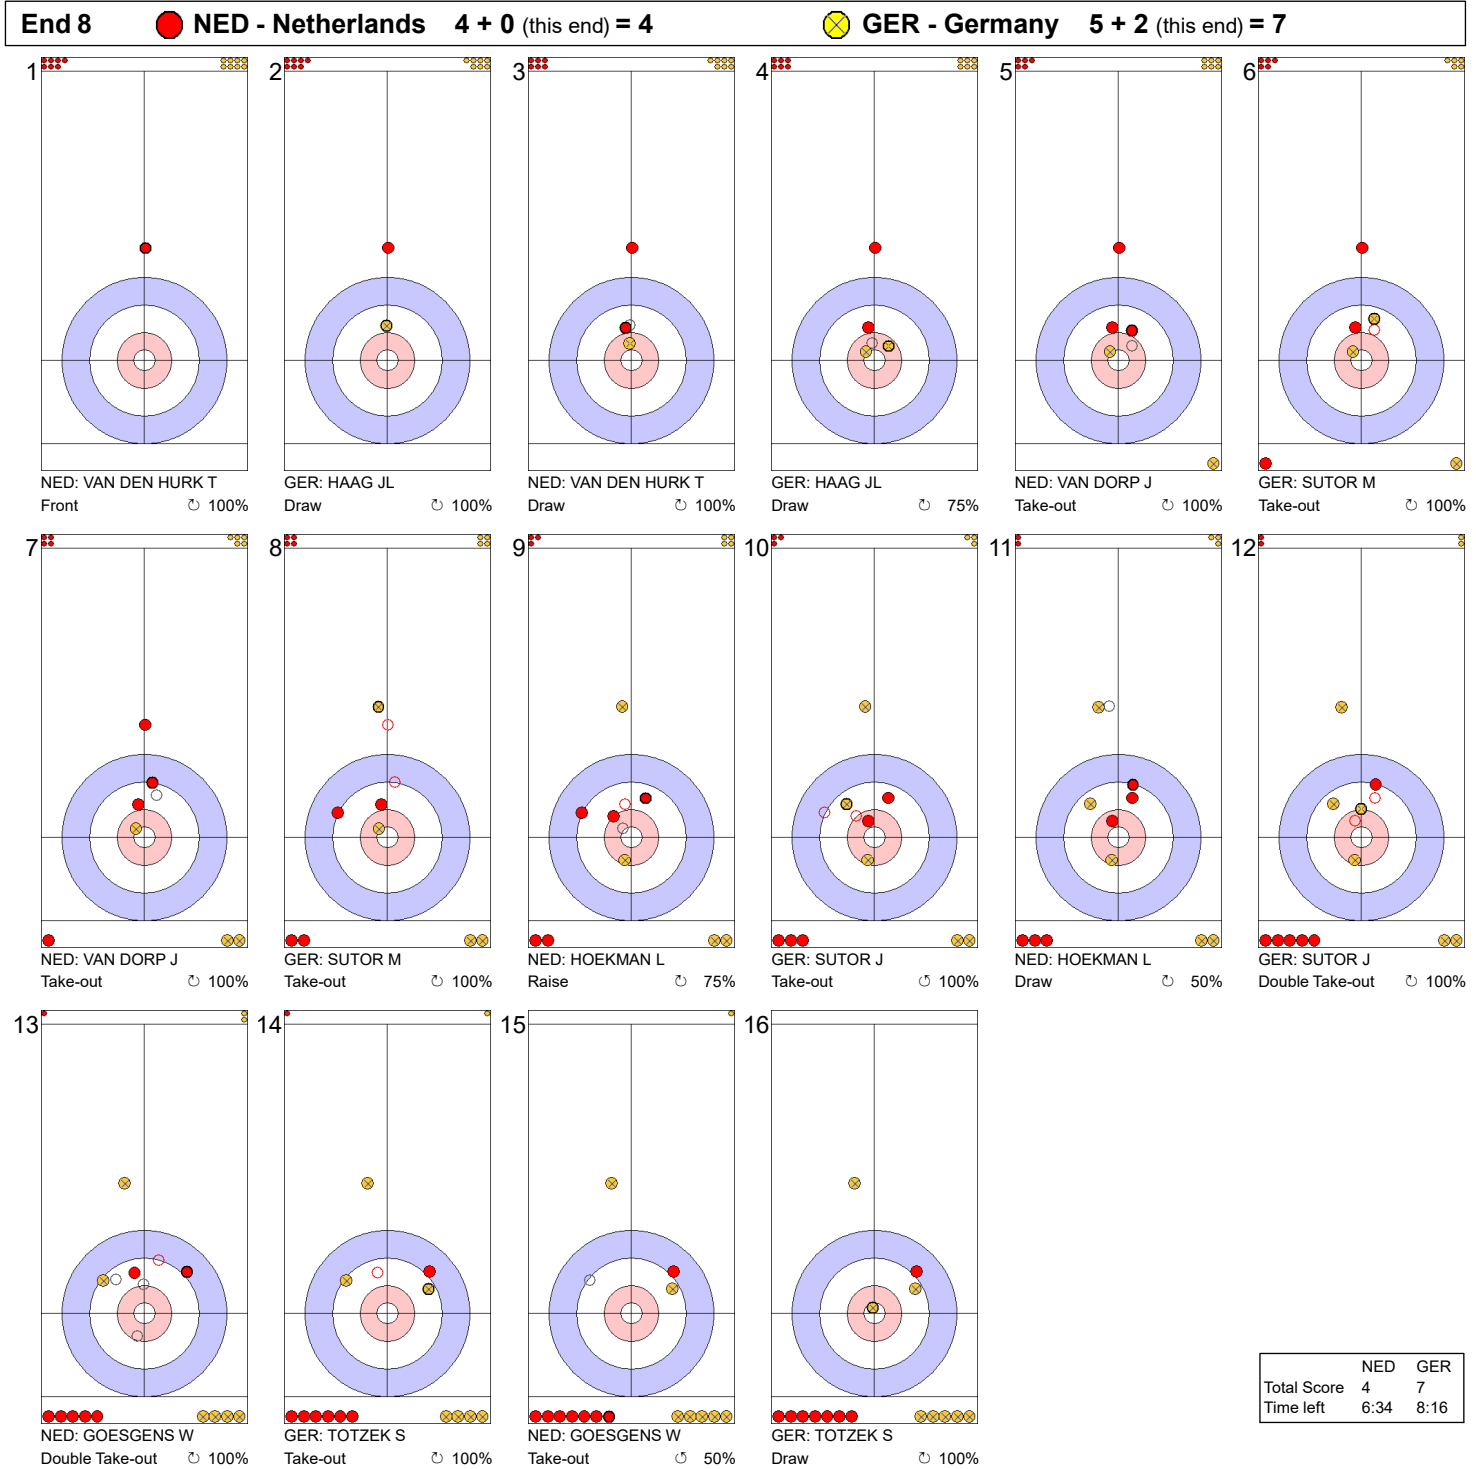

Legend:
 ↻ Clockwise ↺ Counter-clockwise - Not considered

Game - Shot by Shot

End 4 **NED - Netherlands 2 + 0 (this end) = 2** **GER - Germany 0 + 2 (this end) = 2**

	NED	GER
Total Score	2	2
Time left	22:36	21:54

Legend:
 Clockwise Counter-clockwise - Not considered

Game - Shot by Shot

Legend:
 ↻ Clockwise ↺ Counter-clockwise - Not considered

Game - Shot by Shot

End 6 ● **NED - Netherlands** 2 + 0 (this end) = 2 ● **GER - Germany** 3 + 2 (this end) = 5

Legend:
 ↻ Clockwise ↺ Counter-clockwise - Not considered

Game - Shot by Shot

Legend:
 ↻ Clockwise ↺ Counter-clockwise - Not considered

Game - Shot by Shot

Legend:
 ↻ Clockwise ↺ Counter-clockwise - Not considered

Game - Shot by Shot

Legend:
 ↻ Clockwise ↺ Counter-clockwise - Not considered