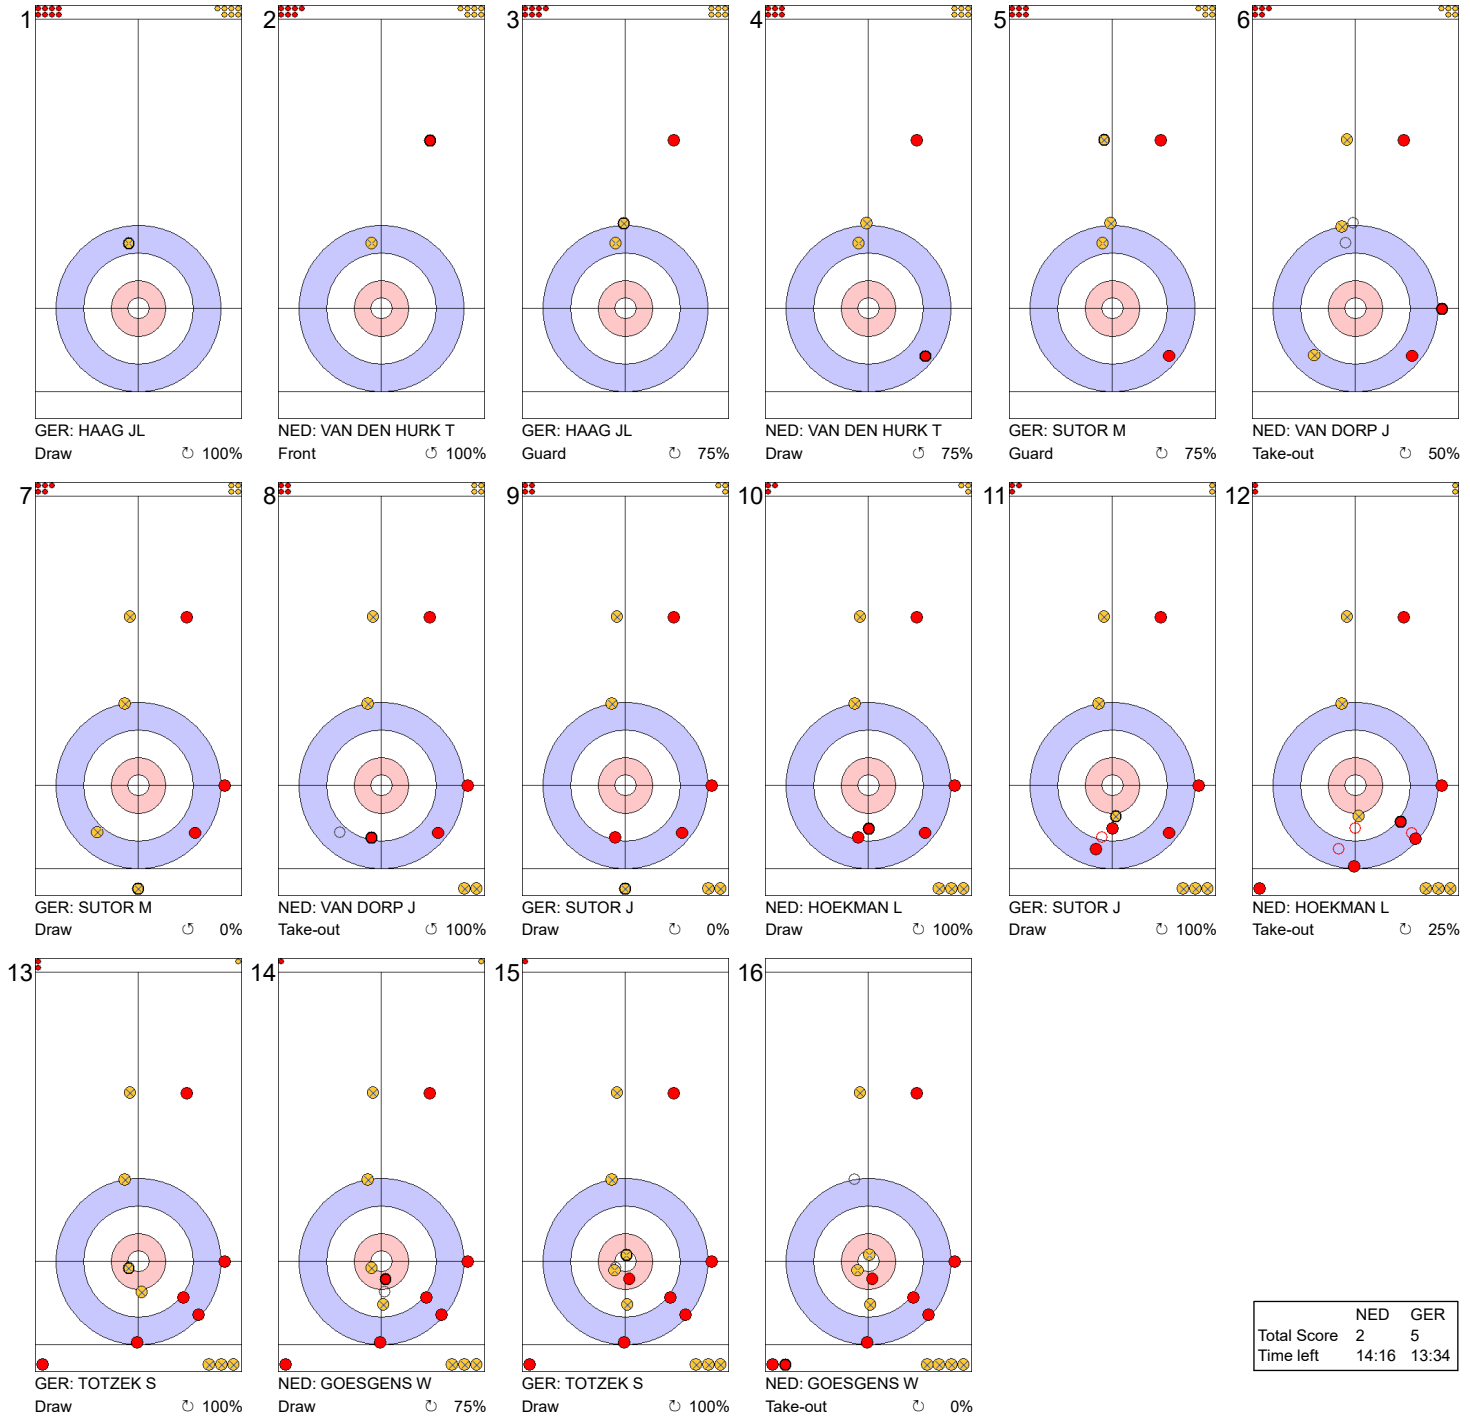

Legend:
 ↻ Clockwise ↺ Counter-clockwise - Not considered

Game - Shot by Shot

End 4 **NED - Netherlands 2 + 0 (this end) = 2** **GER - Germany 0 + 2 (this end) = 2**

	NED	GER
Total Score	2	2
Time left	22:36	21:54

Legend:
 Clockwise Counter-clockwise - Not considered

Game - Shot by Shot

Legend:
 ↻ Clockwise ↺ Counter-clockwise - Not considered

Game - Shot by Shot

End 6 ● **NED - Netherlands** 2 + 0 (this end) = 2 ● **GER - Germany** 3 + 2 (this end) = 5

Legend:
 ↻ Clockwise ↺ Counter-clockwise - Not considered

Game - Shot by Shot

Legend:
 ↻ Clockwise ↺ Counter-clockwise - Not considered

Game - Shot by Shot

Legend:
 ↻ Clockwise ↺ Counter-clockwise - Not considered

Game - Shot by Shot

Legend:
 ↻ Clockwise ↺ Counter-clockwise - Not considered