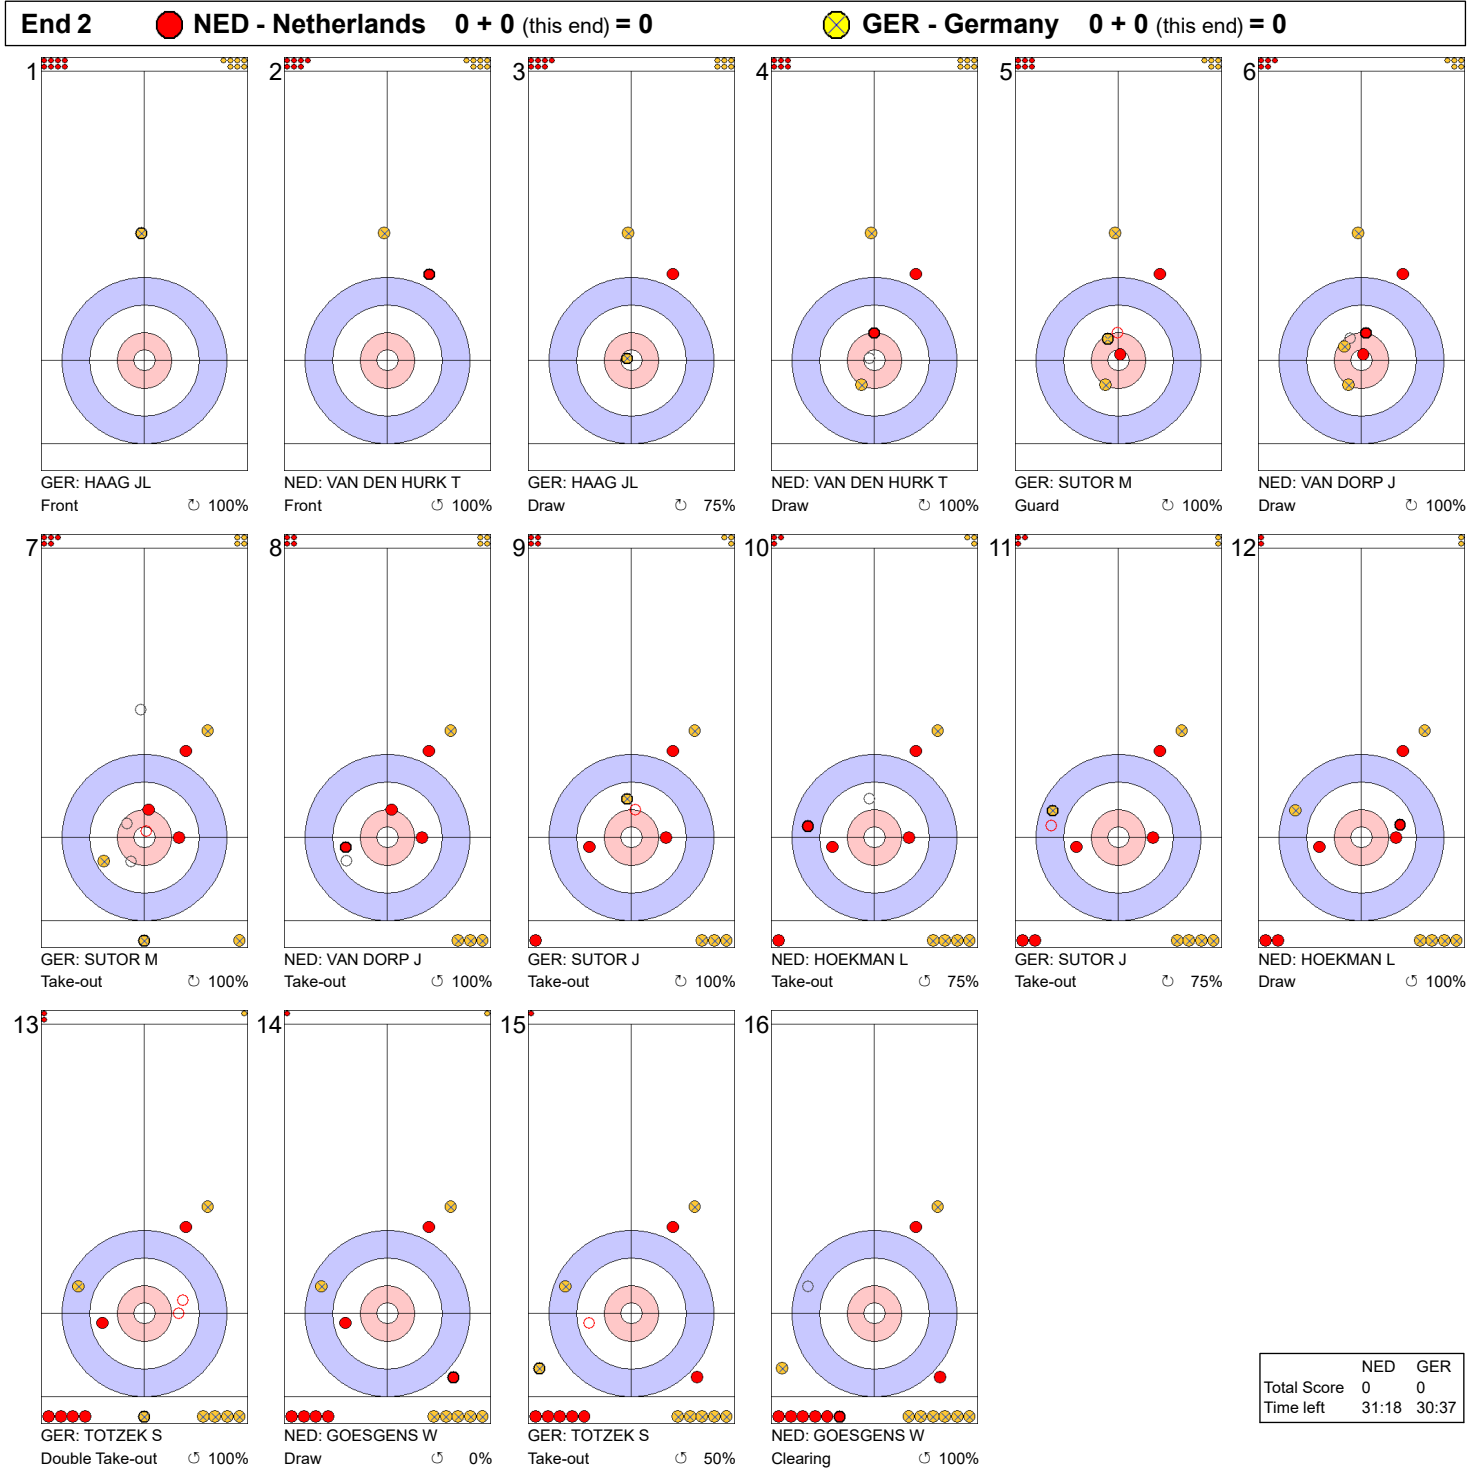

Game - Shot by Shot

End 1 ● **NED - Netherlands** 0 + 0 (this end) = 0 ● **GER - Germany** 0 + 0 (this end) = 0

	NED	GER
Total Score	0	0
Time left	34:44	35:13

Legend:
 ↻ Clockwise ↺ Counter-clockwise - Not considered

Game - Shot by Shot

Legend:
 ⌚ Clockwise ⌚ Counter-clockwise - Not considered

Game - Shot by Shot

End 3 ● **NED - Netherlands** 0 + 2 (this end) = 2 ● **GER - Germany** 0 + 0 (this end) = 0

	NED	GER
Total Score	2	0
Time left	27:09	25:40

Legend:
 ↻ Clockwise ↺ Counter-clockwise - Not considered

Game - Shot by Shot

End 4 **NED - Netherlands 2 + 0 (this end) = 2** **GER - Germany 0 + 2 (this end) = 2**

	NED	GER
Total Score	2	2
Time left	22:36	21:54

Game - Shot by Shot

Legend:
 ↻ Clockwise ↺ Counter-clockwise - Not considered