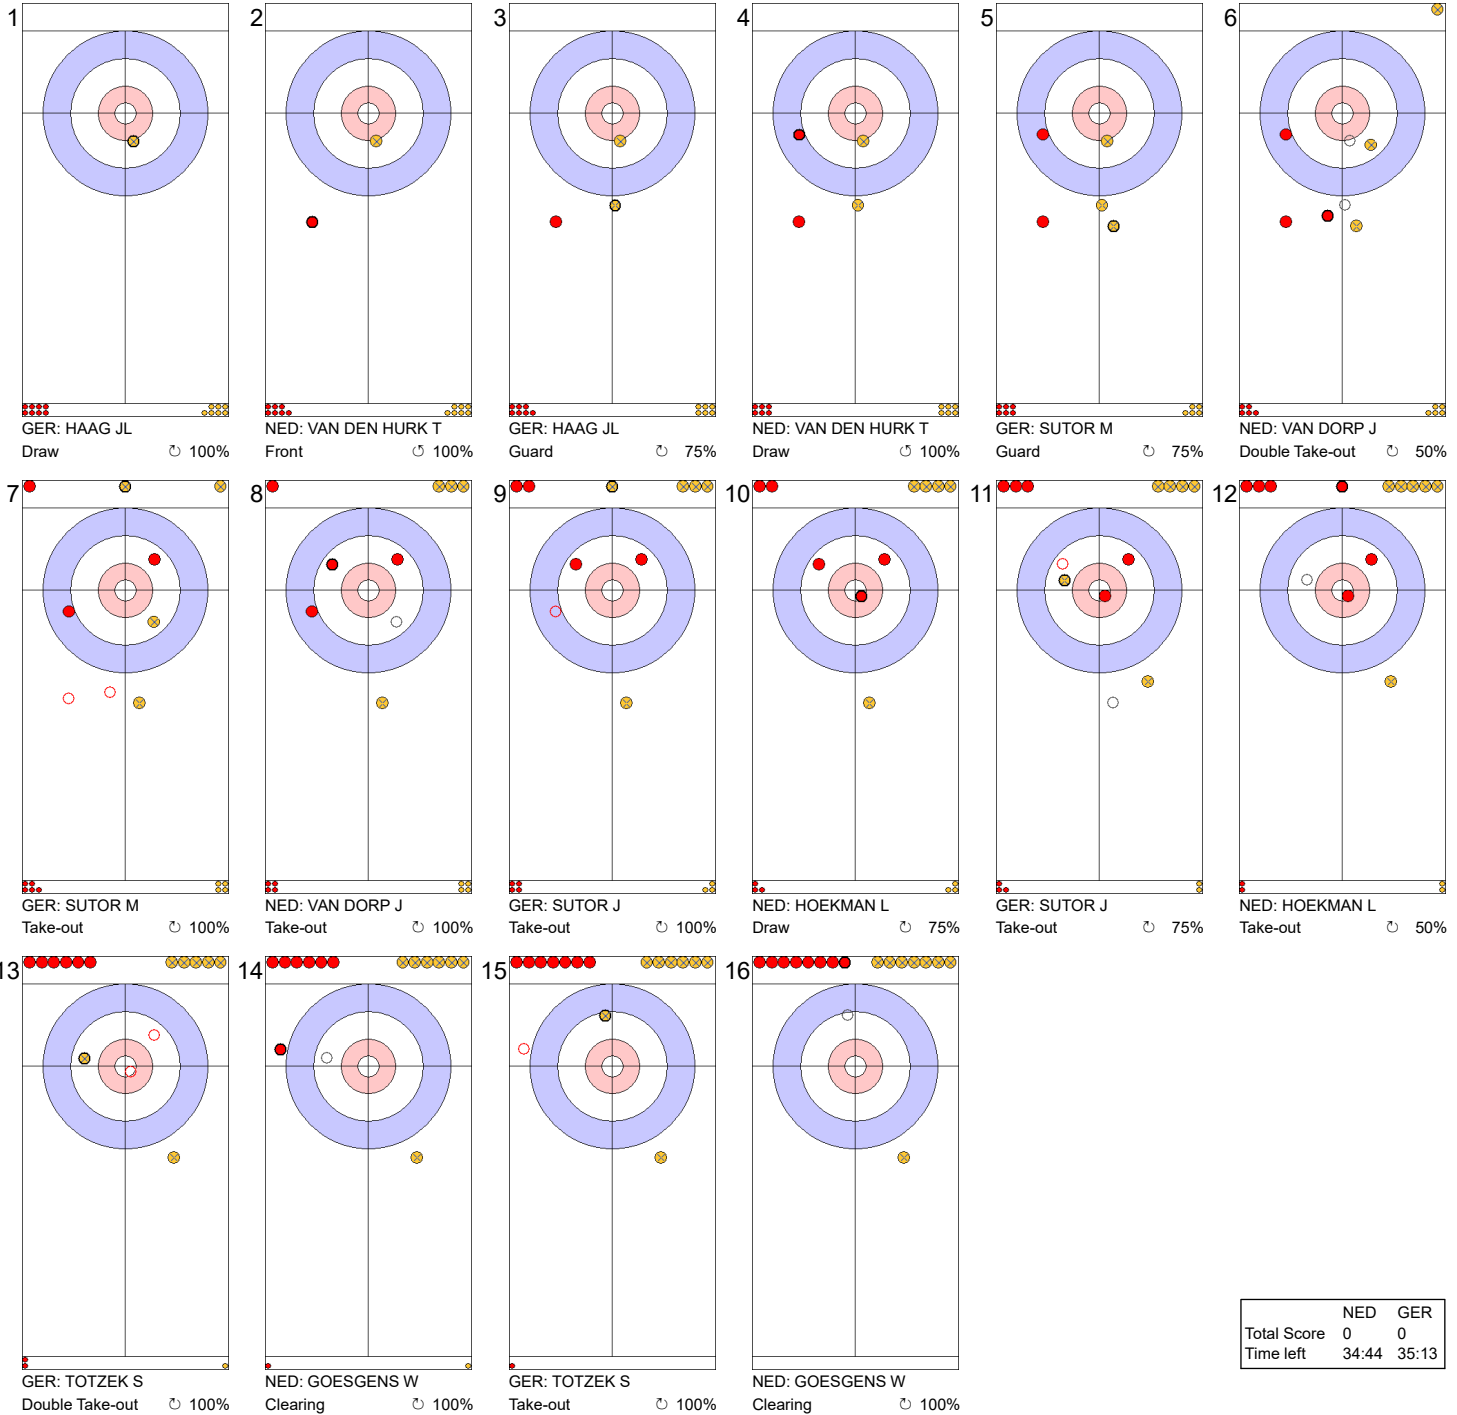

Game - Shot by Shot

End 1 ● **NED - Netherlands** 0 + 0 (this end) = 0 ● **GER - Germany** 0 + 0 (this end) = 0

	NED	GER
Total Score	0	0
Time left	34:44	35:13

Legend:
 ↻ Clockwise ↺ Counter-clockwise - Not considered

Game - Shot by Shot

Legend:
 ⌚ Clockwise ⌚ Counter-clockwise - Not considered

Game - Shot by Shot

End 3 ● **NED - Netherlands** 0 + 2 (this end) = 2 ● **GER - Germany** 0 + 0 (this end) = 0

	NED	GER
Total Score	2	0
Time left	27:09	25:40

Legend:
 ↻ Clockwise ↺ Counter-clockwise - Not considered

Game - Shot by Shot

End 4 **NED - Netherlands 2 + 0 (this end) = 2** **GER - Germany 0 + 2 (this end) = 2**

	NED	GER
Total Score	2	2
Time left	22:36	21:54

Game - Shot by Shot

Legend:
 ↻ Clockwise ↺ Counter-clockwise - Not considered