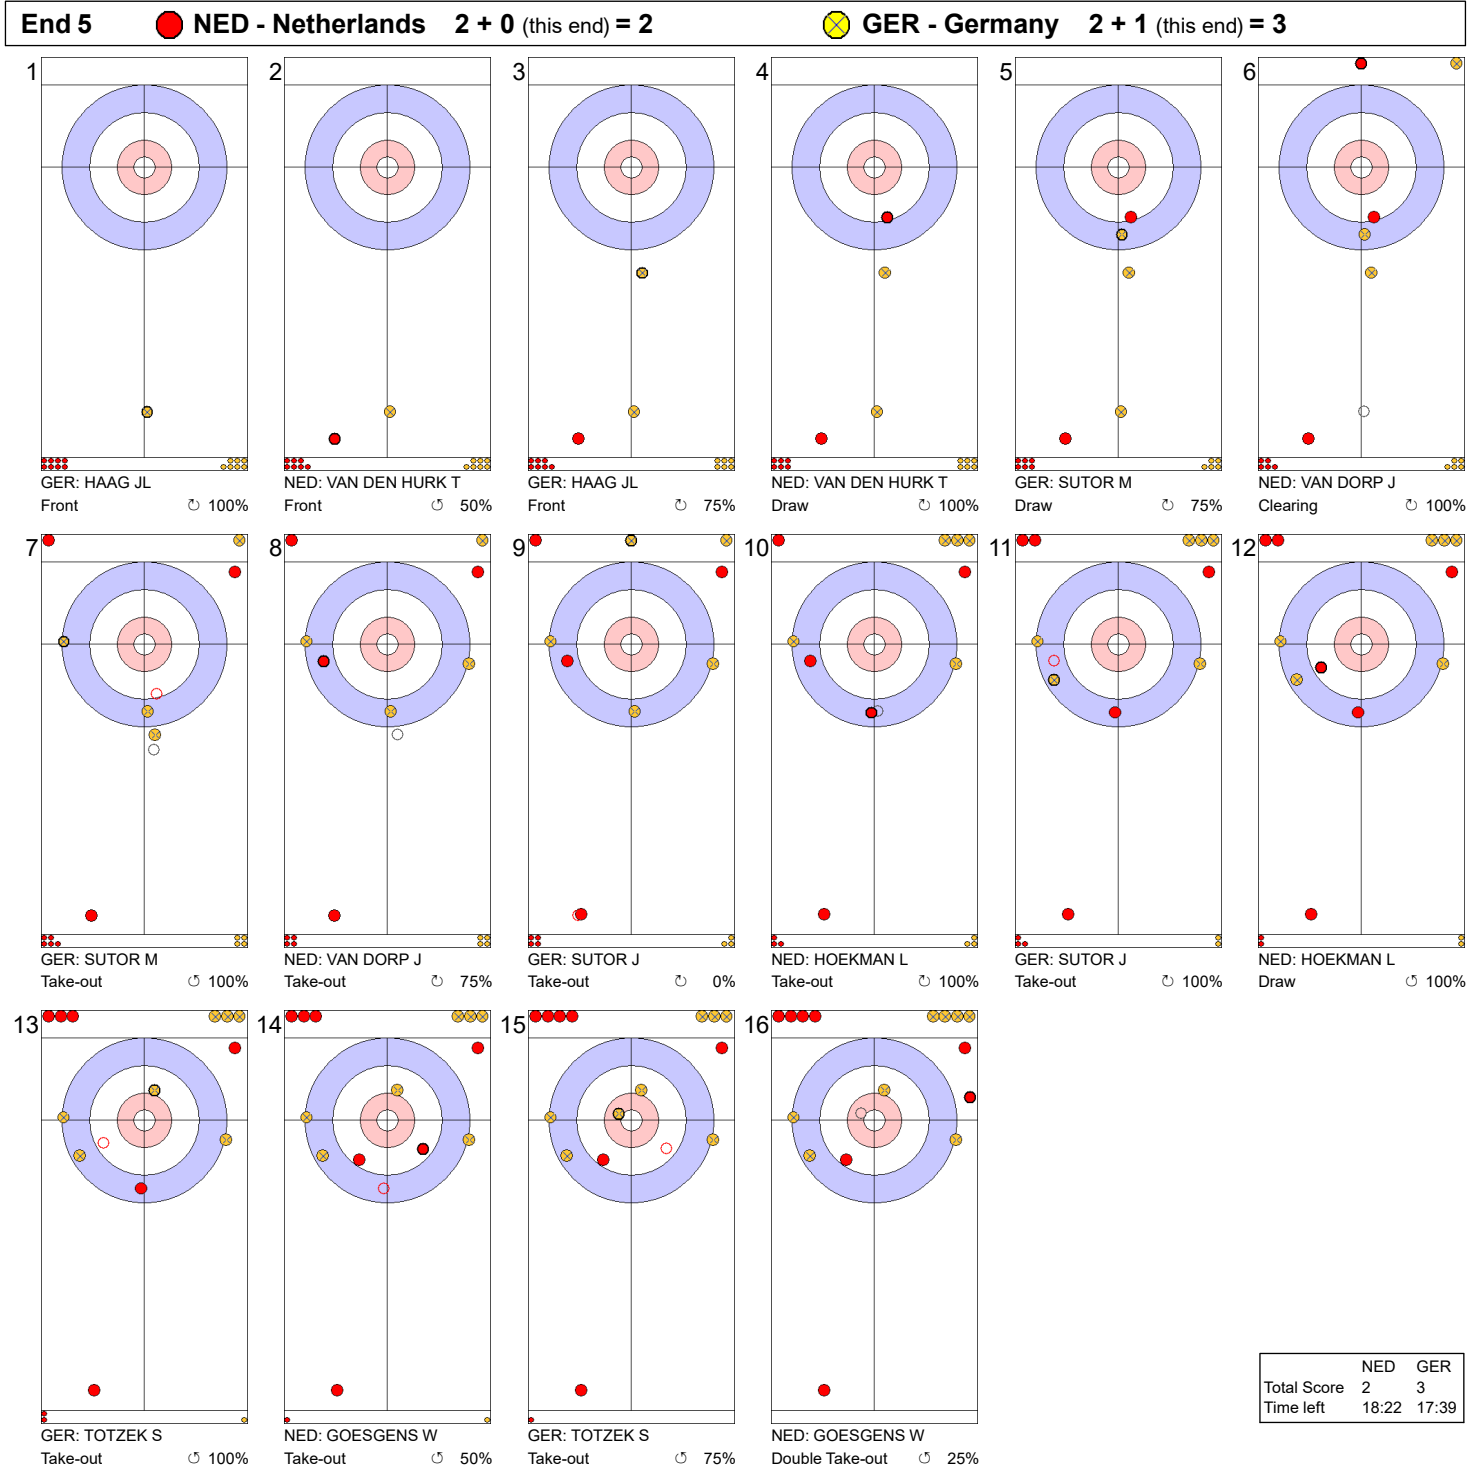

Game - Shot by Shot

Legend:
 ⌚ Clockwise ⌚ Counter-clockwise - Not considered

Game - Shot by Shot

End 3 ● **NED - Netherlands** 0 + 2 (this end) = 2 ● **GER - Germany** 0 + 0 (this end) = 0

	NED	GER
Total Score	2	0
Time left	27:09	25:40

Legend:
 ↻ Clockwise ↺ Counter-clockwise - Not considered

Game - Shot by Shot

End 4 **NED - Netherlands 2 + 0 (this end) = 2** **GER - Germany 0 + 2 (this end) = 2**

	NED	GER
Total Score	2	2
Time left	22:36	21:54

Legend:
 Clockwise Counter-clockwise - Not considered

Game - Shot by Shot

Legend:
 ↻ Clockwise ↺ Counter-clockwise - Not considered

Game - Shot by Shot

End 6 ● **NED - Netherlands** 2 + 0 (this end) = 2 ● **GER - Germany** 3 + 2 (this end) = 5

Legend:
 ↻ Clockwise ↺ Counter-clockwise - Not considered

Game - Shot by Shot

Legend:
 ↻ Clockwise ↺ Counter-clockwise - Not considered

Game - Shot by Shot

Legend:
 ↻ Clockwise ↺ Counter-clockwise - Not considered