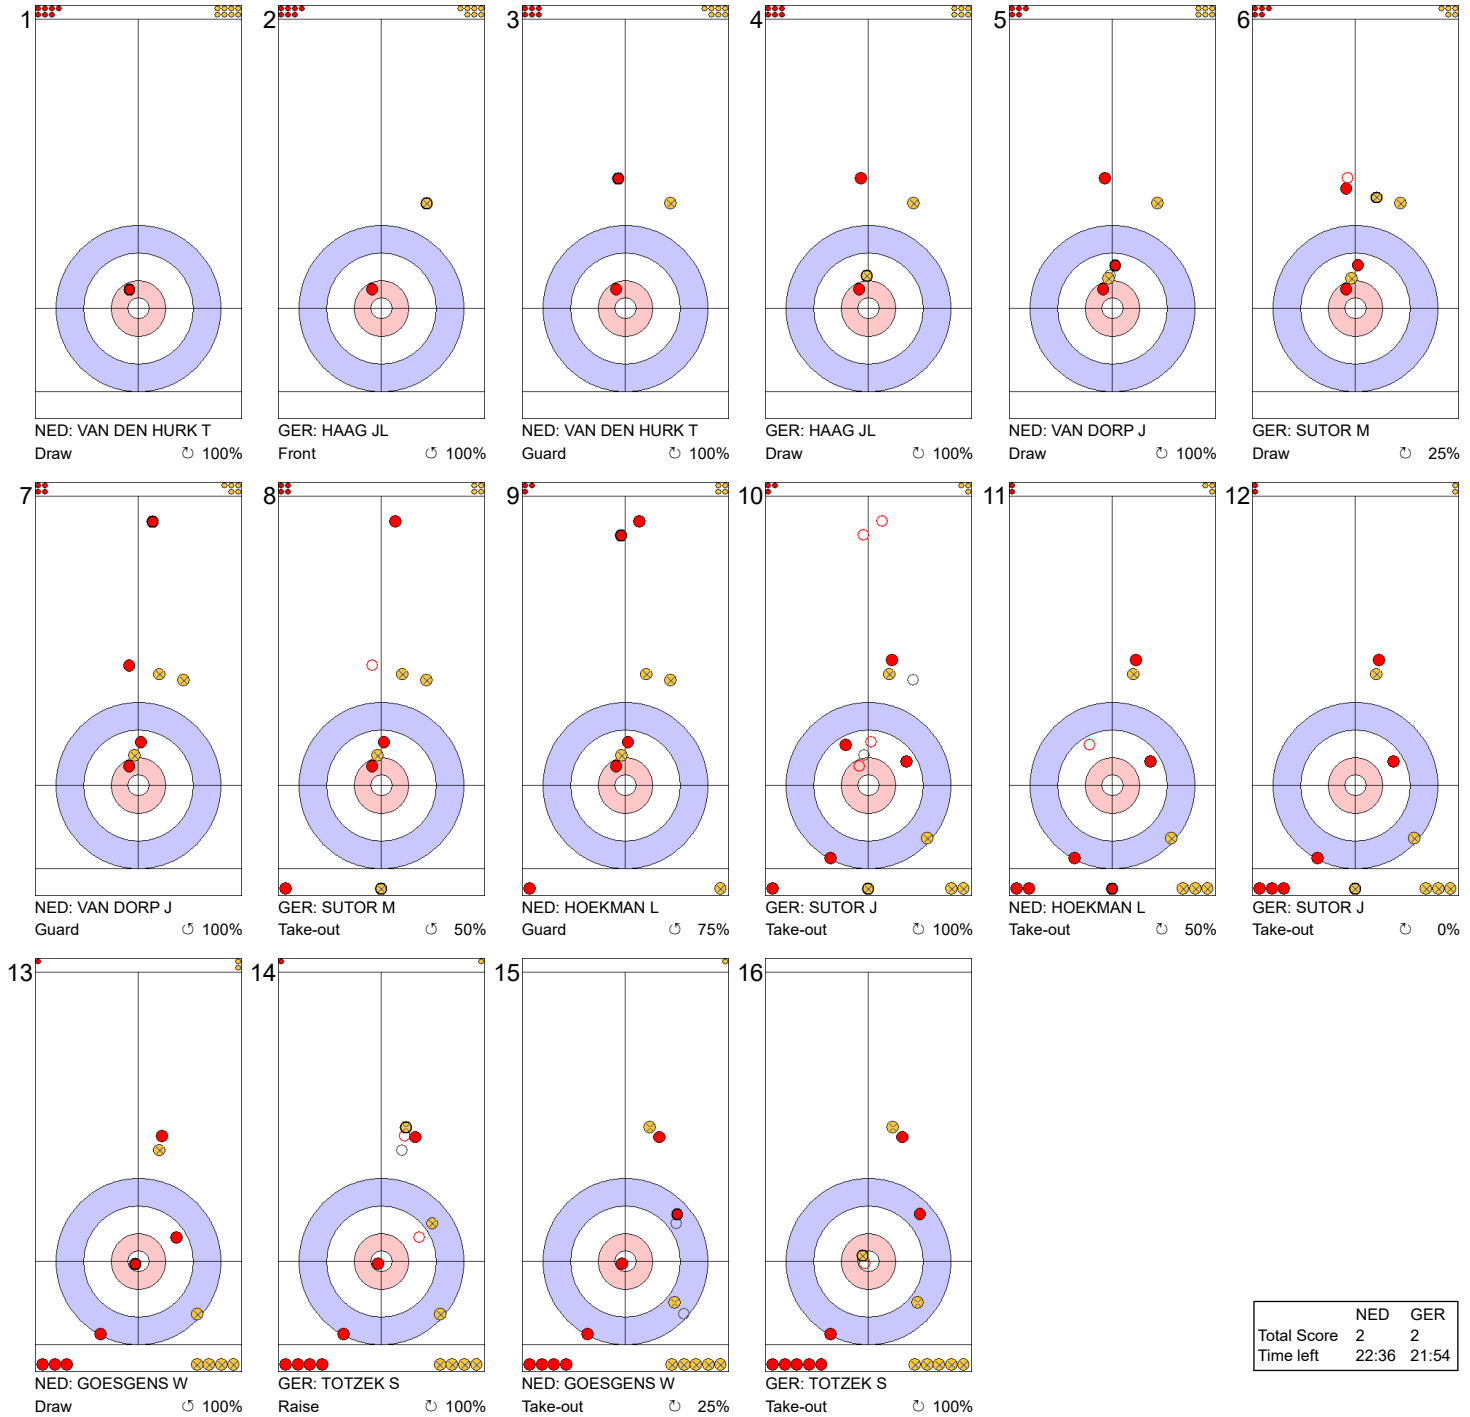

Game - Shot by Shot

End 1 ● **NED - Netherlands** 0 + 0 (this end) = 0 ● **GER - Germany** 0 + 0 (this end) = 0

	NED	GER
Total Score	0	0
Time left	34:44	35:13

Legend:
 ↻ Clockwise ↺ Counter-clockwise - Not considered

Game - Shot by Shot

Legend:
 ⌚ Clockwise ⌚ Counter-clockwise - Not considered

Game - Shot by Shot

End 3 ● **NED - Netherlands** 0 + 2 (this end) = 2 ● **GER - Germany** 0 + 0 (this end) = 0

	NED	GER
Total Score	2	0
Time left	27:09	25:40

Legend:
 ↻ Clockwise ↺ Counter-clockwise - Not considered

Game - Shot by Shot

End 4 **NED - Netherlands 2 + 0 (this end) = 2** **GER - Germany 0 + 2 (this end) = 2**

	NED	GER
Total Score	2	2
Time left	22:36	21:54

Legend:
 Clockwise Counter-clockwise - Not considered

Game - Shot by Shot

Legend:
 ↻ Clockwise ↺ Counter-clockwise - Not considered

Game - Shot by Shot

End 6 ● **NED - Netherlands** 2 + 0 (this end) = 2 ● **GER - Germany** 3 + 2 (this end) = 5