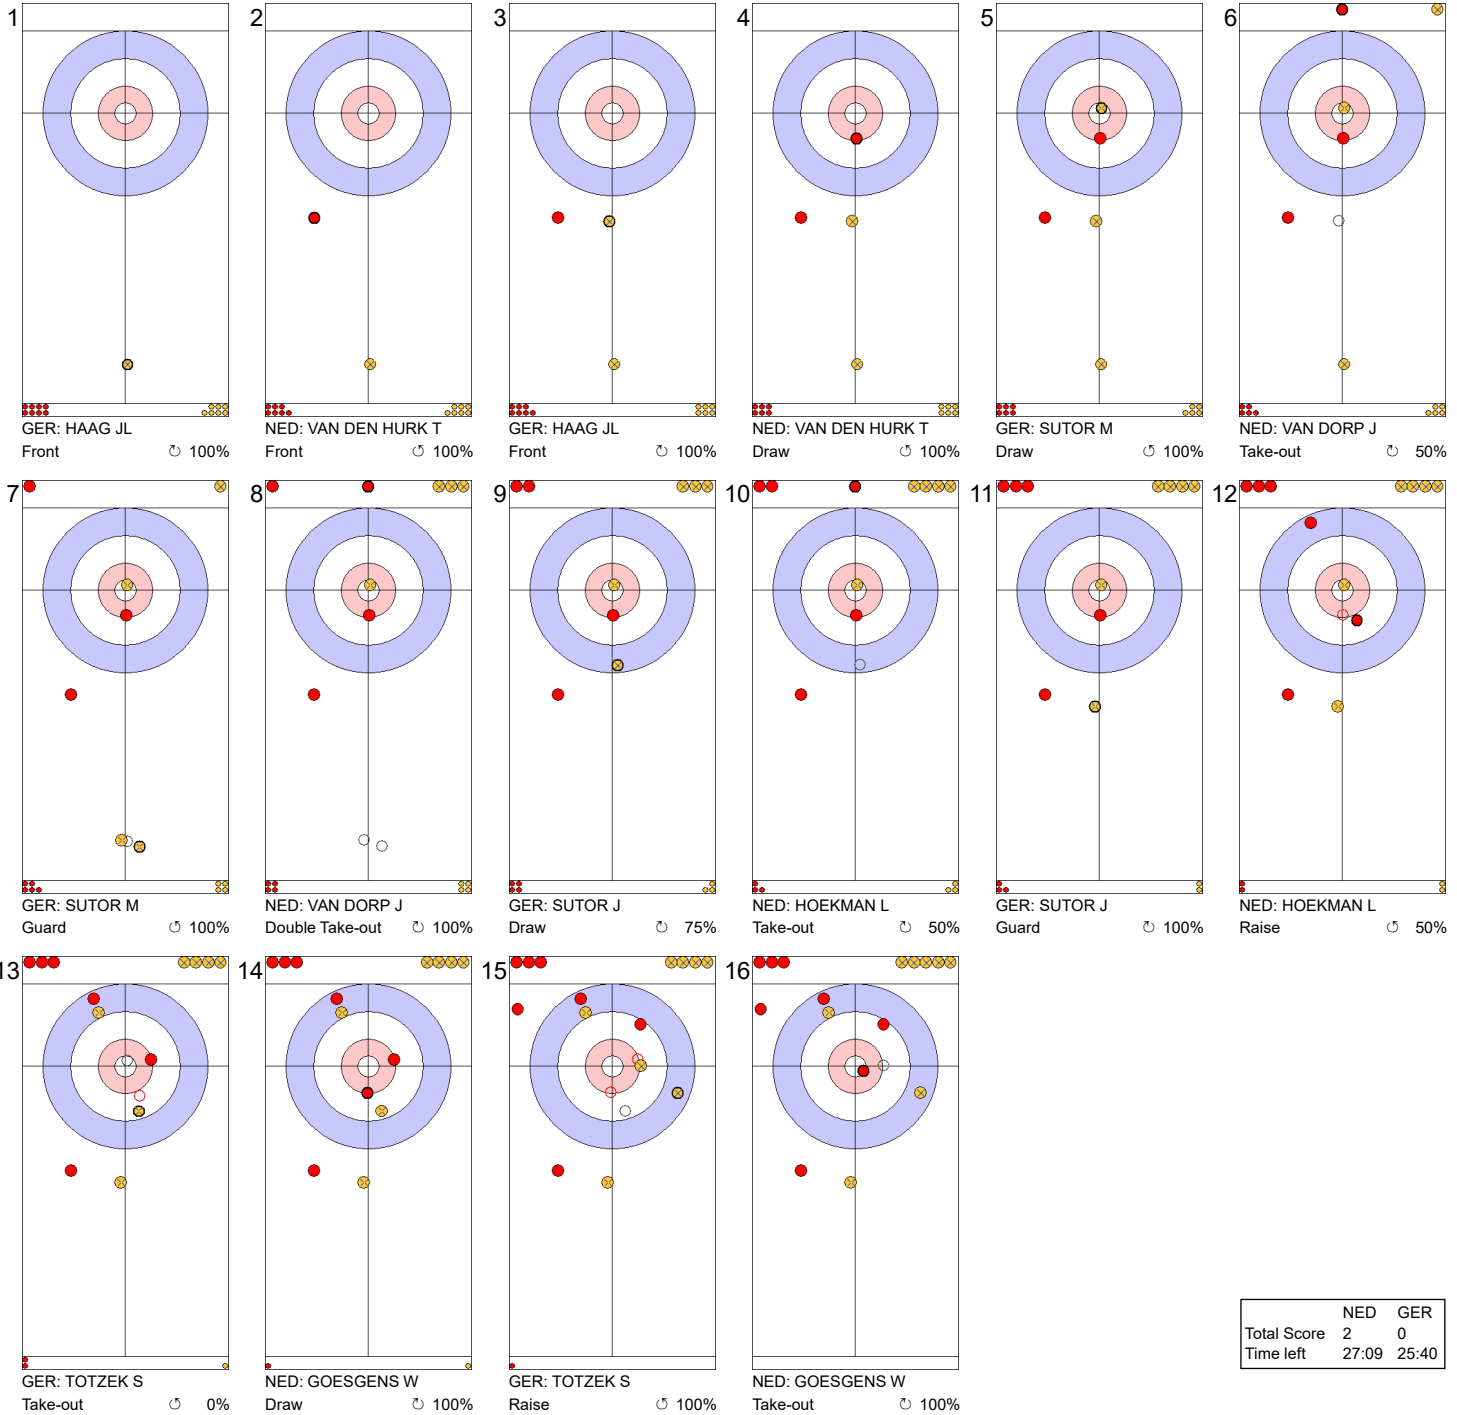

Game - Shot by Shot

End 1 ● **NED - Netherlands** 0 + 0 (this end) = 0 ● **GER - Germany** 0 + 0 (this end) = 0

	NED	GER
Total Score	0	0
Time left	34:44	35:13

Legend:
 ↻ Clockwise ↺ Counter-clockwise - Not considered

Game - Shot by Shot

Legend:
 ⌚ Clockwise ⌚ Counter-clockwise - Not considered

Game - Shot by Shot

End 3 ● **NED - Netherlands** 0 + 2 (this end) = 2 ● **GER - Germany** 0 + 0 (this end) = 0

	NED	GER
Total Score	2	0
Time left	27:09	25:40

Legend:
 ↻ Clockwise ↺ Counter-clockwise - Not considered

Game - Shot by Shot

End 4 **NED - Netherlands 2 + 0 (this end) = 2** **GER - Germany 0 + 2 (this end) = 2**

	NED	GER
Total Score	2	2
Time left	22:36	21:54

Game - Shot by Shot

Legend:
 ↻ Clockwise ↺ Counter-clockwise - Not considered