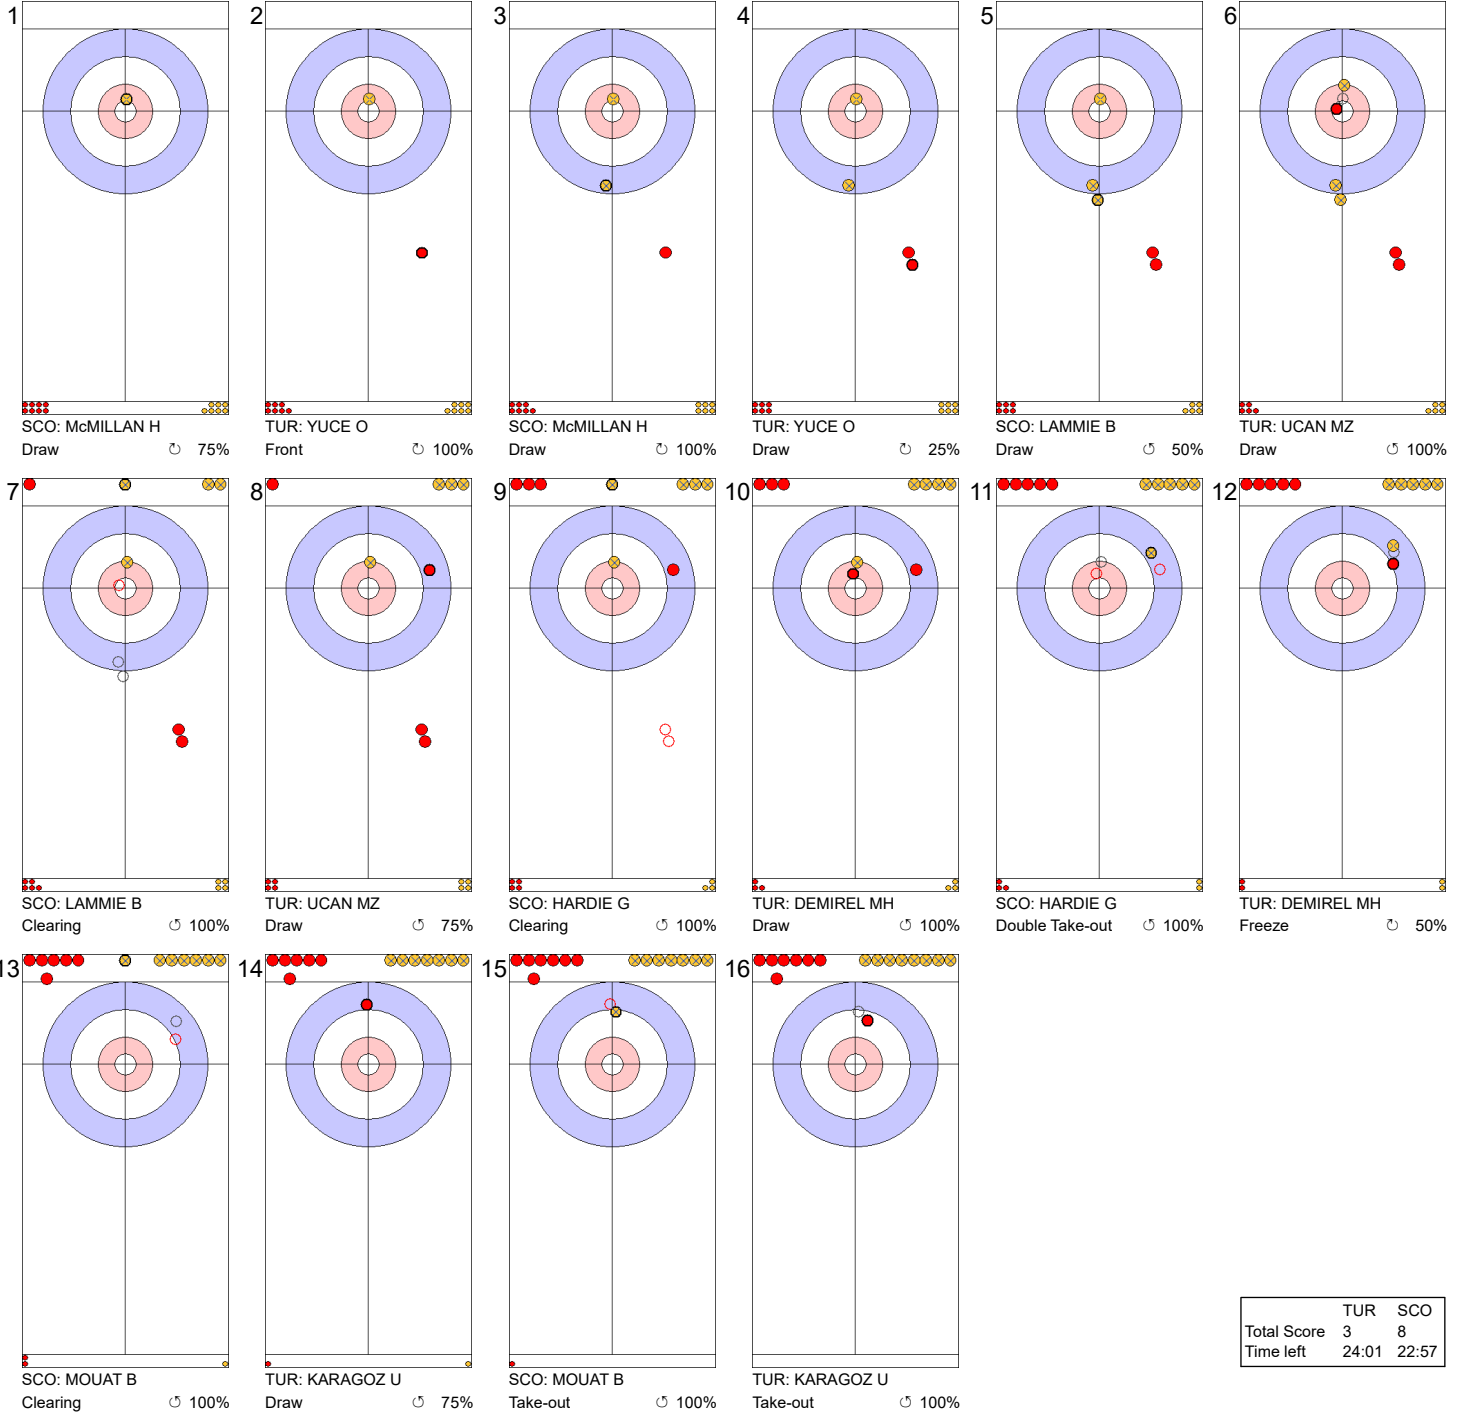

Game - Shot by Shot

End 1 ● **TUR - Türkiye** 0 + 0 (this end) = 0 ● **SCO - Scotland** 0 + 2 (this end) = 2

	TUR	SCO
Total Score	0	2
Time left	34:46	33:48

Legend:
 ↻ Clockwise ↺ Counter-clockwise - Not considered

Game - Shot by Shot

Legend:
 ↻ Clockwise ↺ Counter-clockwise - Not considered

Game - Shot by Shot

Legend:
 ↻ Clockwise ↺ Counter-clockwise - Not considered

Game - Shot by Shot

Legend:
 ↻ Clockwise ↺ Counter-clockwise - Not considered

Game - Shot by Shot

End 5 ● **TUR - Türkiye** 2 + 1 (this end) = 3 ● **SCO - Scotland** 8 + 0 (this end) = 8

	TUR	SCO
Total Score	3	8
Time left	24:01	22:57

Legend:
 ↻ Clockwise ↺ Counter-clockwise - Not considered

Game - Shot by Shot

Legend:
 Clockwise
 Counter-clockwise
 - Not considered