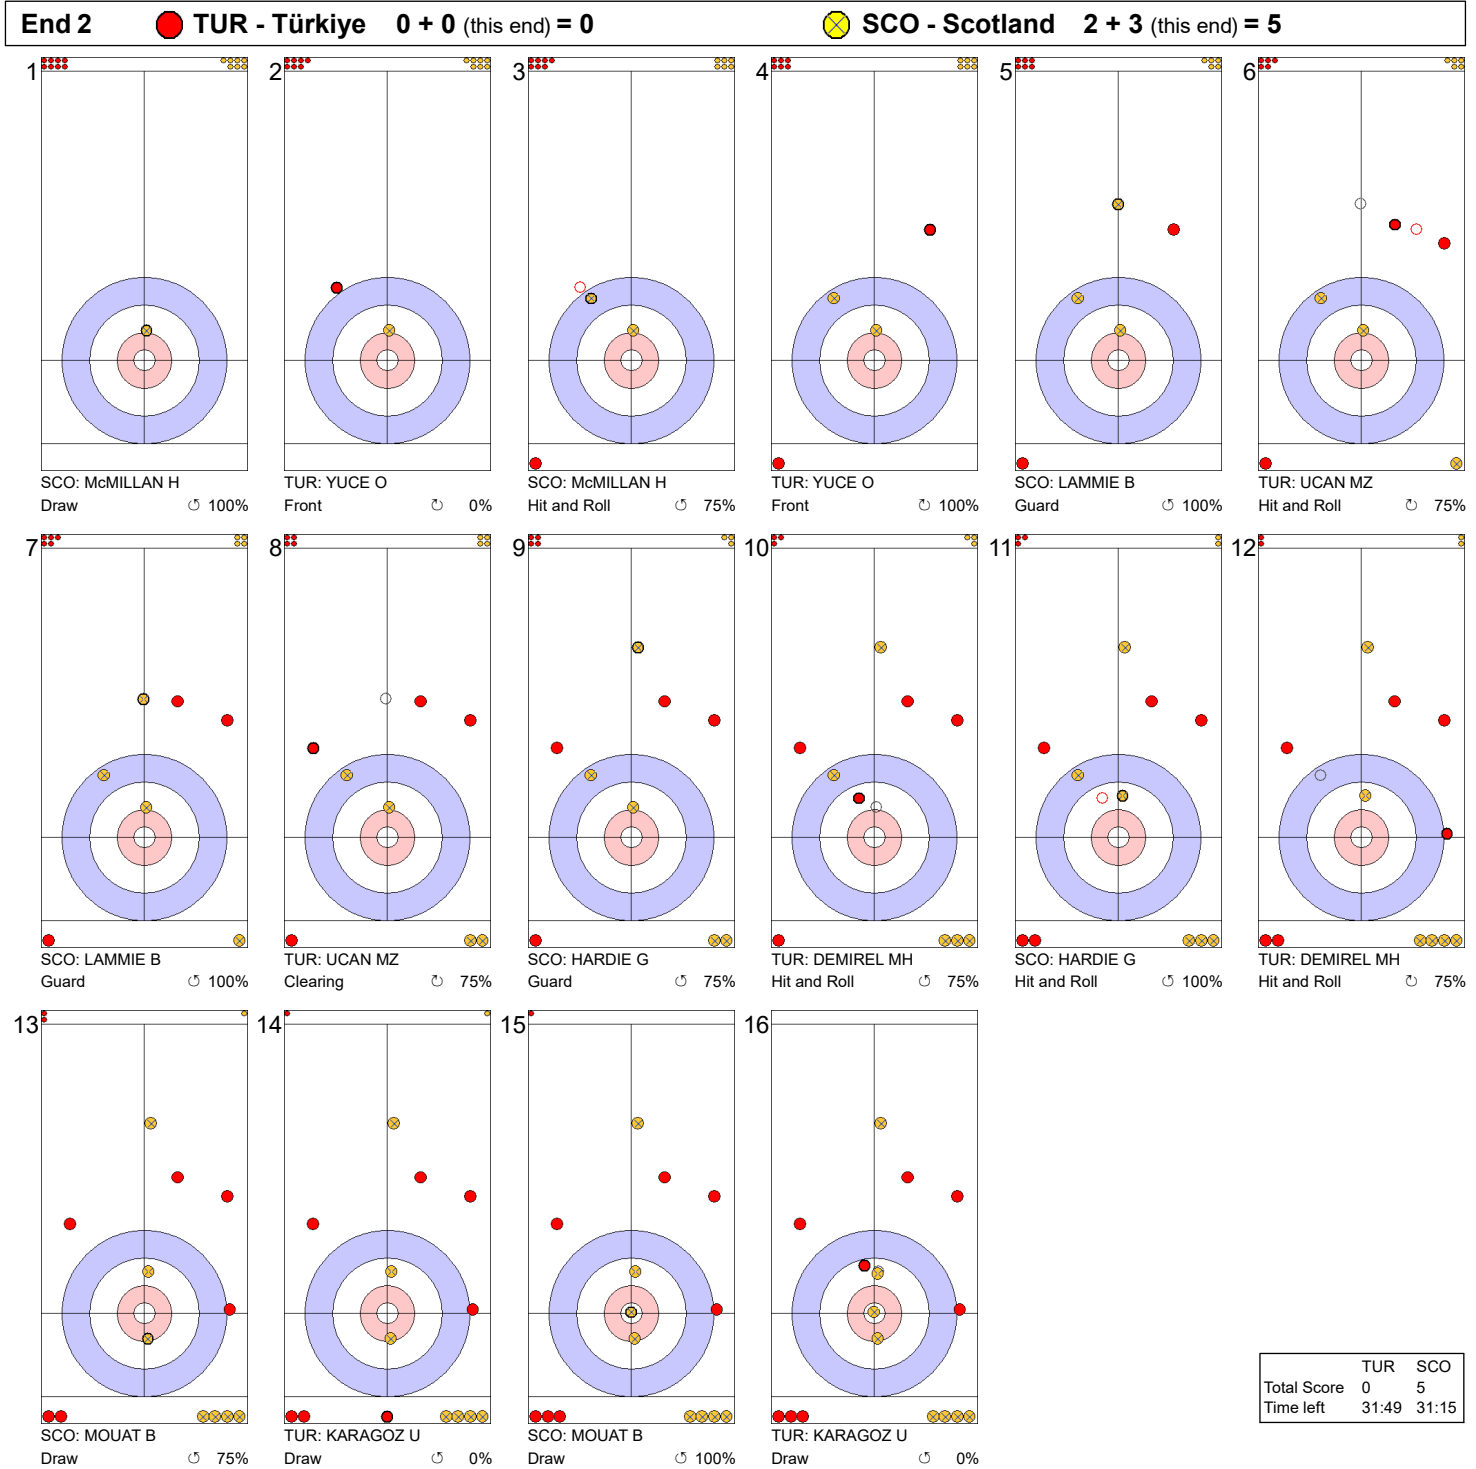

Game - Shot by Shot

End 1 ● **TUR - Türkiye** 0 + 0 (this end) = 0 ● **SCO - Scotland** 0 + 2 (this end) = 2

	TUR	SCO
Total Score	0	2
Time left	34:46	33:48

Legend:
 ↻ Clockwise ↺ Counter-clockwise - Not considered

Game - Shot by Shot

Legend:
 ↻ Clockwise ↺ Counter-clockwise - Not considered

Game - Shot by Shot

Legend:
 ↻ Clockwise ↺ Counter-clockwise - Not considered

Game - Shot by Shot

Legend:
 ↻ Clockwise ↺ Counter-clockwise - Not considered

Game - Shot by Shot

End 5 ● **TUR - Türkiye** 2 + 1 (this end) = 3 ● **SCO - Scotland** 8 + 0 (this end) = 8

	TUR	SCO
Total Score	3	8
Time left	24:01	22:57

Legend:
 ↻ Clockwise ↺ Counter-clockwise - Not considered

Game - Shot by Shot

Legend:
 Clockwise
 Counter-clockwise
 - Not considered