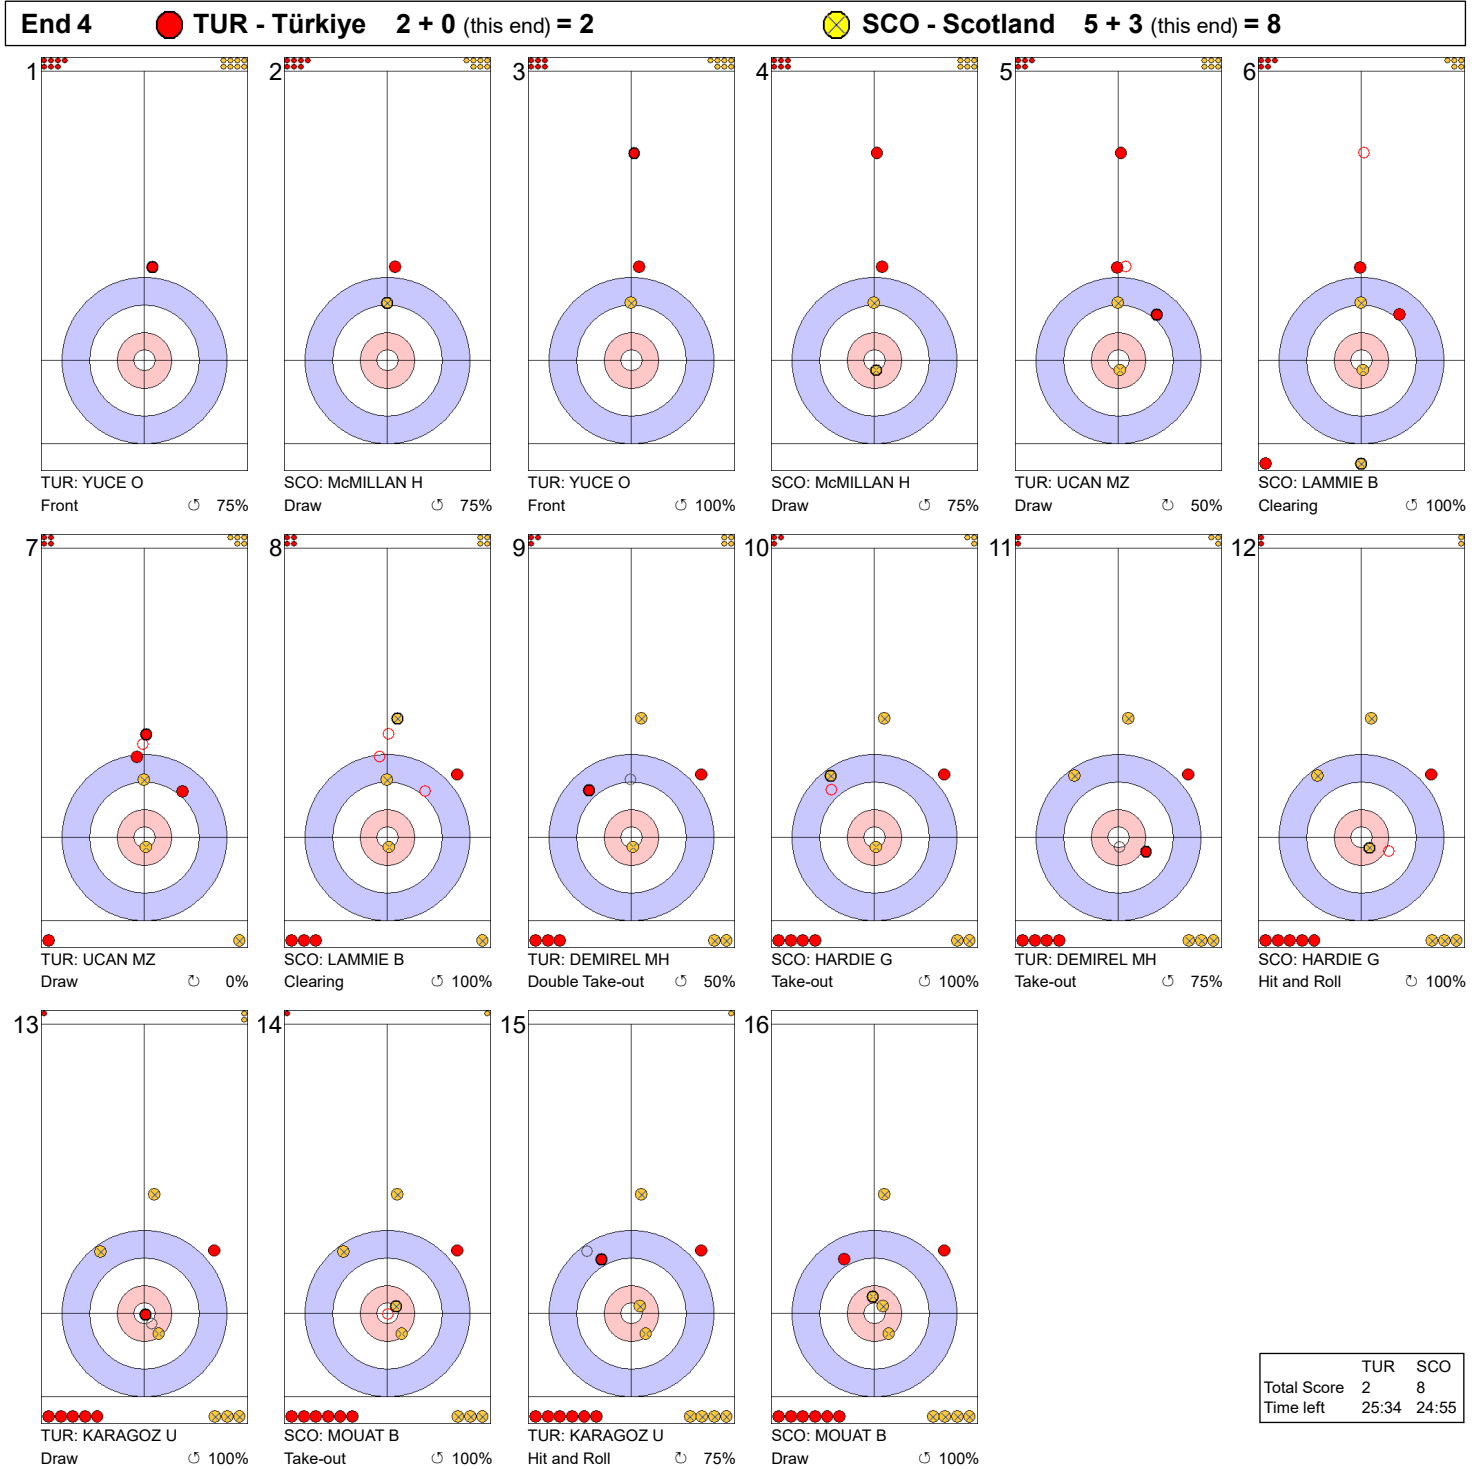

Game - Shot by Shot

End 1 ● **TUR - Türkiye** 0 + 0 (this end) = 0 ● **SCO - Scotland** 0 + 2 (this end) = 2

	TUR	SCO
Total Score	0	2
Time left	34:46	33:48

Legend:
 ↻ Clockwise ↺ Counter-clockwise - Not considered

Game - Shot by Shot

Legend:
 ↻ Clockwise ↺ Counter-clockwise - Not considered

Game - Shot by Shot

Legend:
 ↻ Clockwise ↺ Counter-clockwise - Not considered

Game - Shot by Shot

Legend:
 ↻ Clockwise ↺ Counter-clockwise - Not considered

Game - Shot by Shot

End 5 ● **TUR - Türkiye** 2 + 1 (this end) = 3 ● **SCO - Scotland** 8 + 0 (this end) = 8

	TUR	SCO
Total Score	3	8
Time left	24:01	22:57

Legend:
 ↻ Clockwise ↺ Counter-clockwise - Not considered

Game - Shot by Shot

Legend:
 Clockwise
 Counter-clockwise
 - Not considered