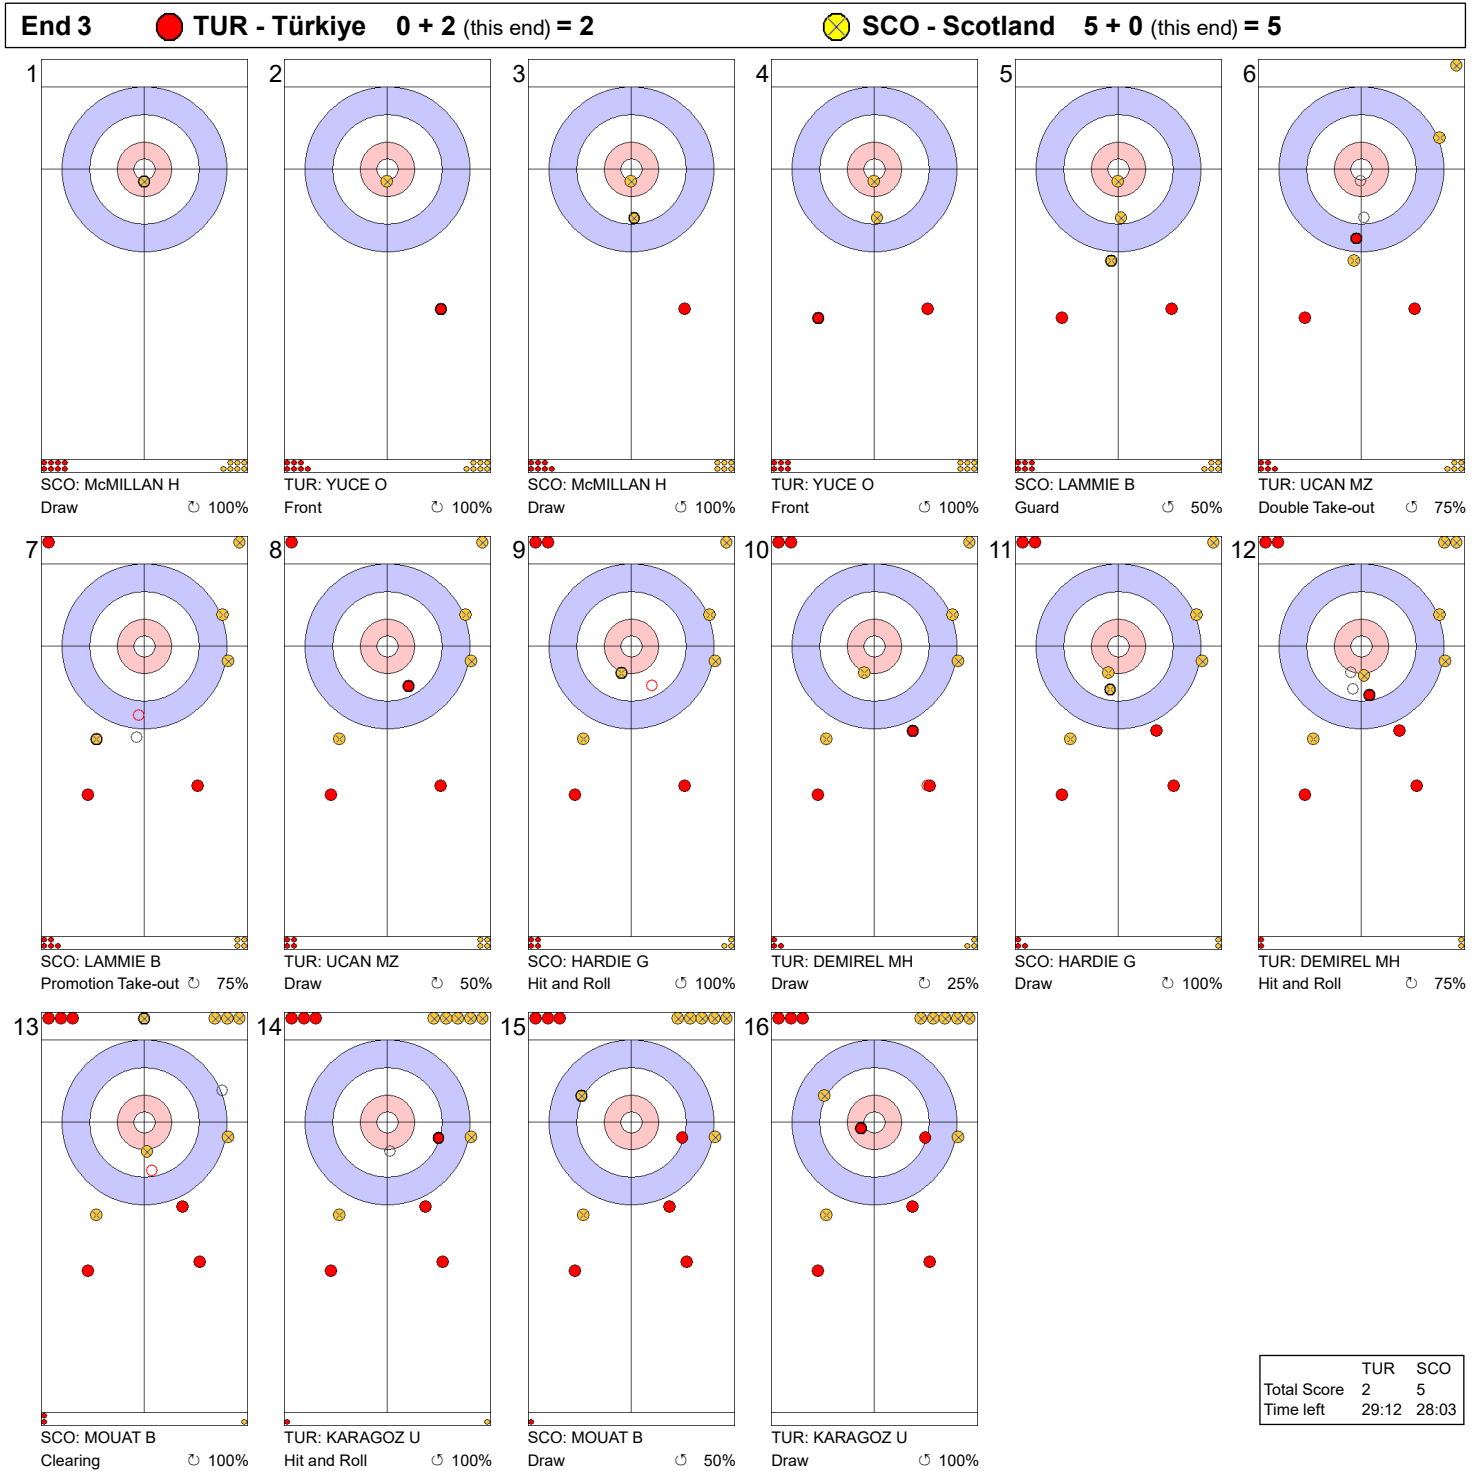

Game - Shot by Shot

End 1 ● **TUR - Türkiye** 0 + 0 (this end) = 0 ● **SCO - Scotland** 0 + 2 (this end) = 2

	TUR	SCO
Total Score	0	2
Time left	34:46	33:48

Legend:
 ↻ Clockwise ↺ Counter-clockwise - Not considered

Game - Shot by Shot

Legend:
 ↻ Clockwise ↺ Counter-clockwise - Not considered

Game - Shot by Shot

Legend:
 ↻ Clockwise ↺ Counter-clockwise - Not considered

Game - Shot by Shot

Legend:
 ↻ Clockwise ↺ Counter-clockwise - Not considered

Game - Shot by Shot

End 5 ● **TUR - Türkiye** 2 + 1 (this end) = 3 ● **SCO - Scotland** 8 + 0 (this end) = 8

	TUR	SCO
Total Score	3	8
Time left	24:01	22:57

Legend:
 ↻ Clockwise ↺ Counter-clockwise - Not considered

Game - Shot by Shot

Legend:
 Clockwise
 Counter-clockwise
 - Not considered