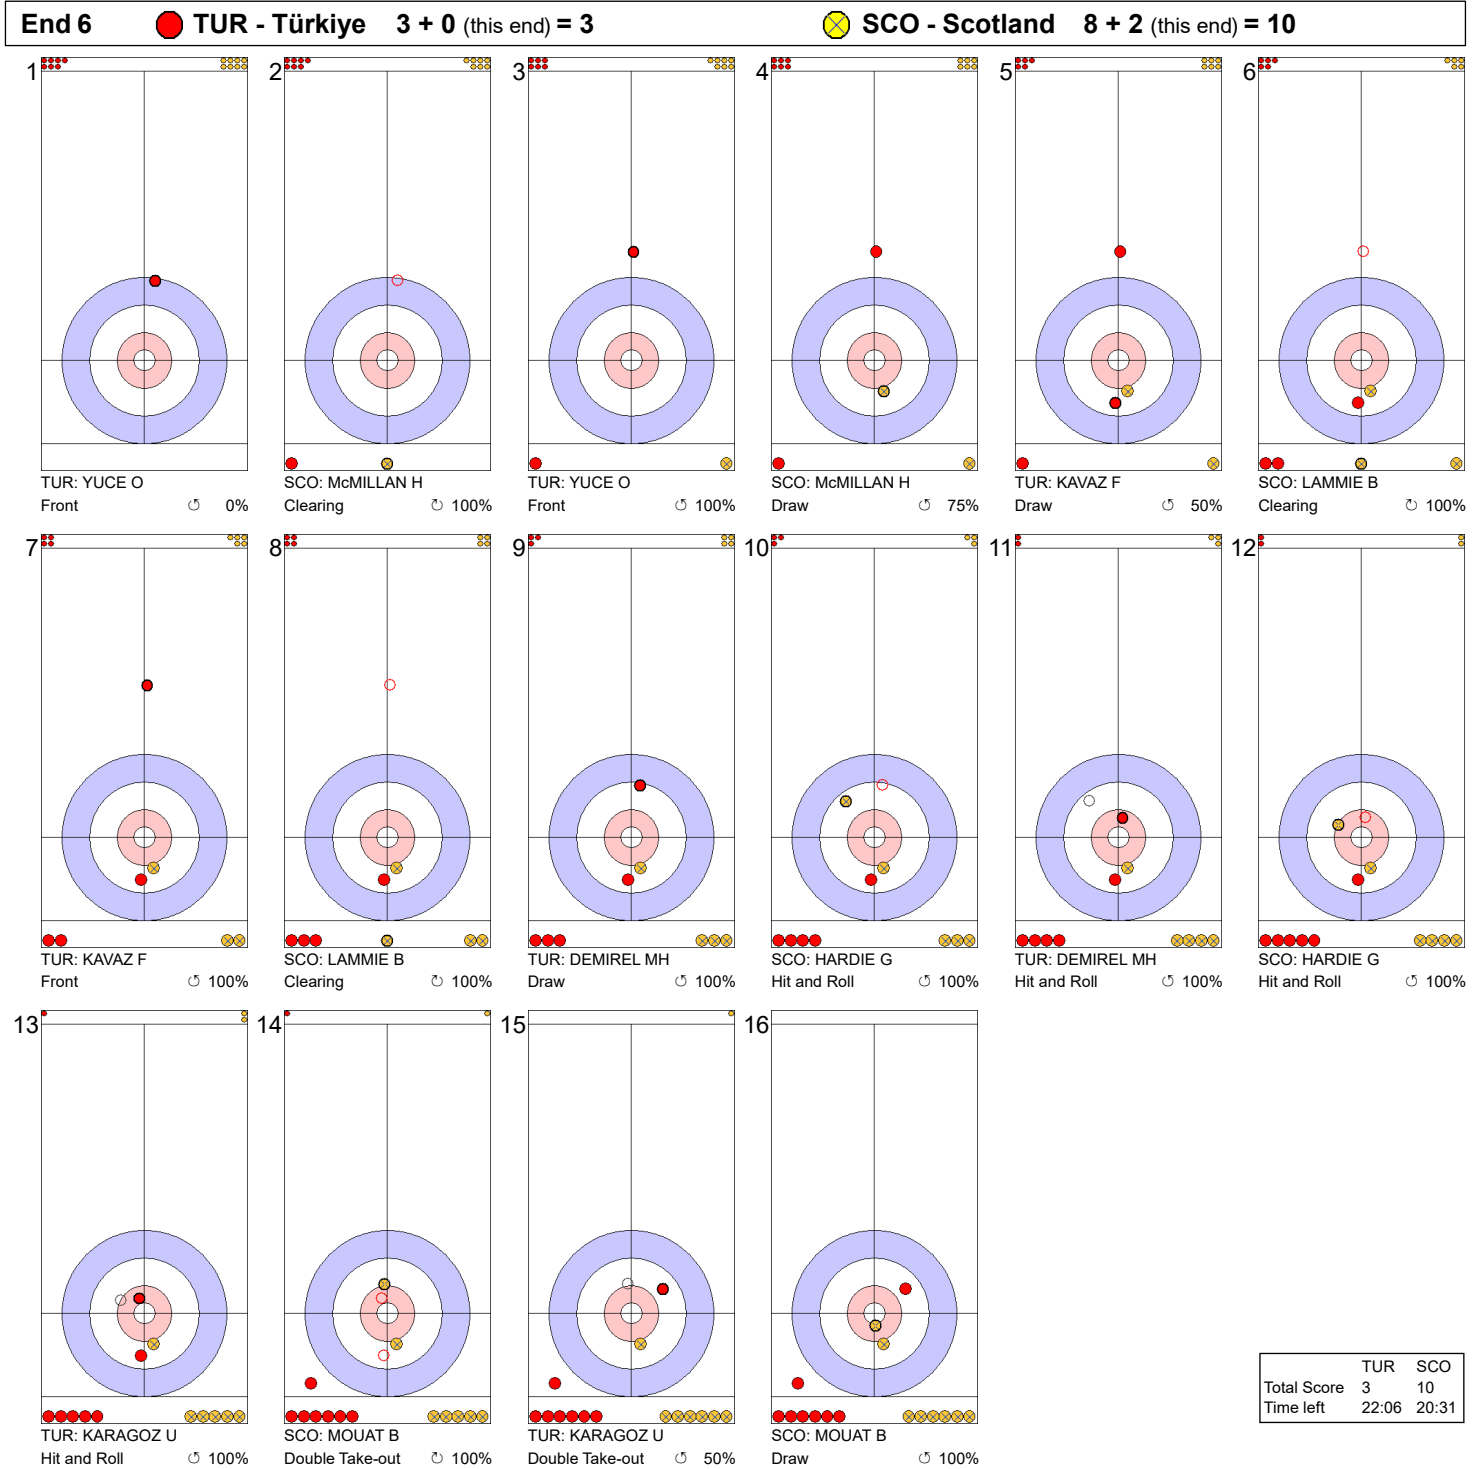

Game - Shot by Shot

End 1 ● **TUR - Türkiye** 0 + 0 (this end) = 0 ● **SCO - Scotland** 0 + 2 (this end) = 2

	TUR	SCO
Total Score	0	2
Time left	34:46	33:48

Legend:
 ↻ Clockwise ↺ Counter-clockwise - Not considered

Game - Shot by Shot

Legend:
 ↻ Clockwise ↺ Counter-clockwise - Not considered

Game - Shot by Shot

Legend:
 ↻ Clockwise ↺ Counter-clockwise - Not considered

Game - Shot by Shot

Legend:
 ↻ Clockwise ↺ Counter-clockwise - Not considered

Game - Shot by Shot

End 5 ● **TUR - Türkiye** 2 + 1 (this end) = 3 ● **SCO - Scotland** 8 + 0 (this end) = 8

	TUR	SCO
Total Score	3	8
Time left	24:01	22:57

Legend:
 ↻ Clockwise ↺ Counter-clockwise - Not considered

Game - Shot by Shot

Legend:
 Clockwise
 Counter-clockwise
 - Not considered