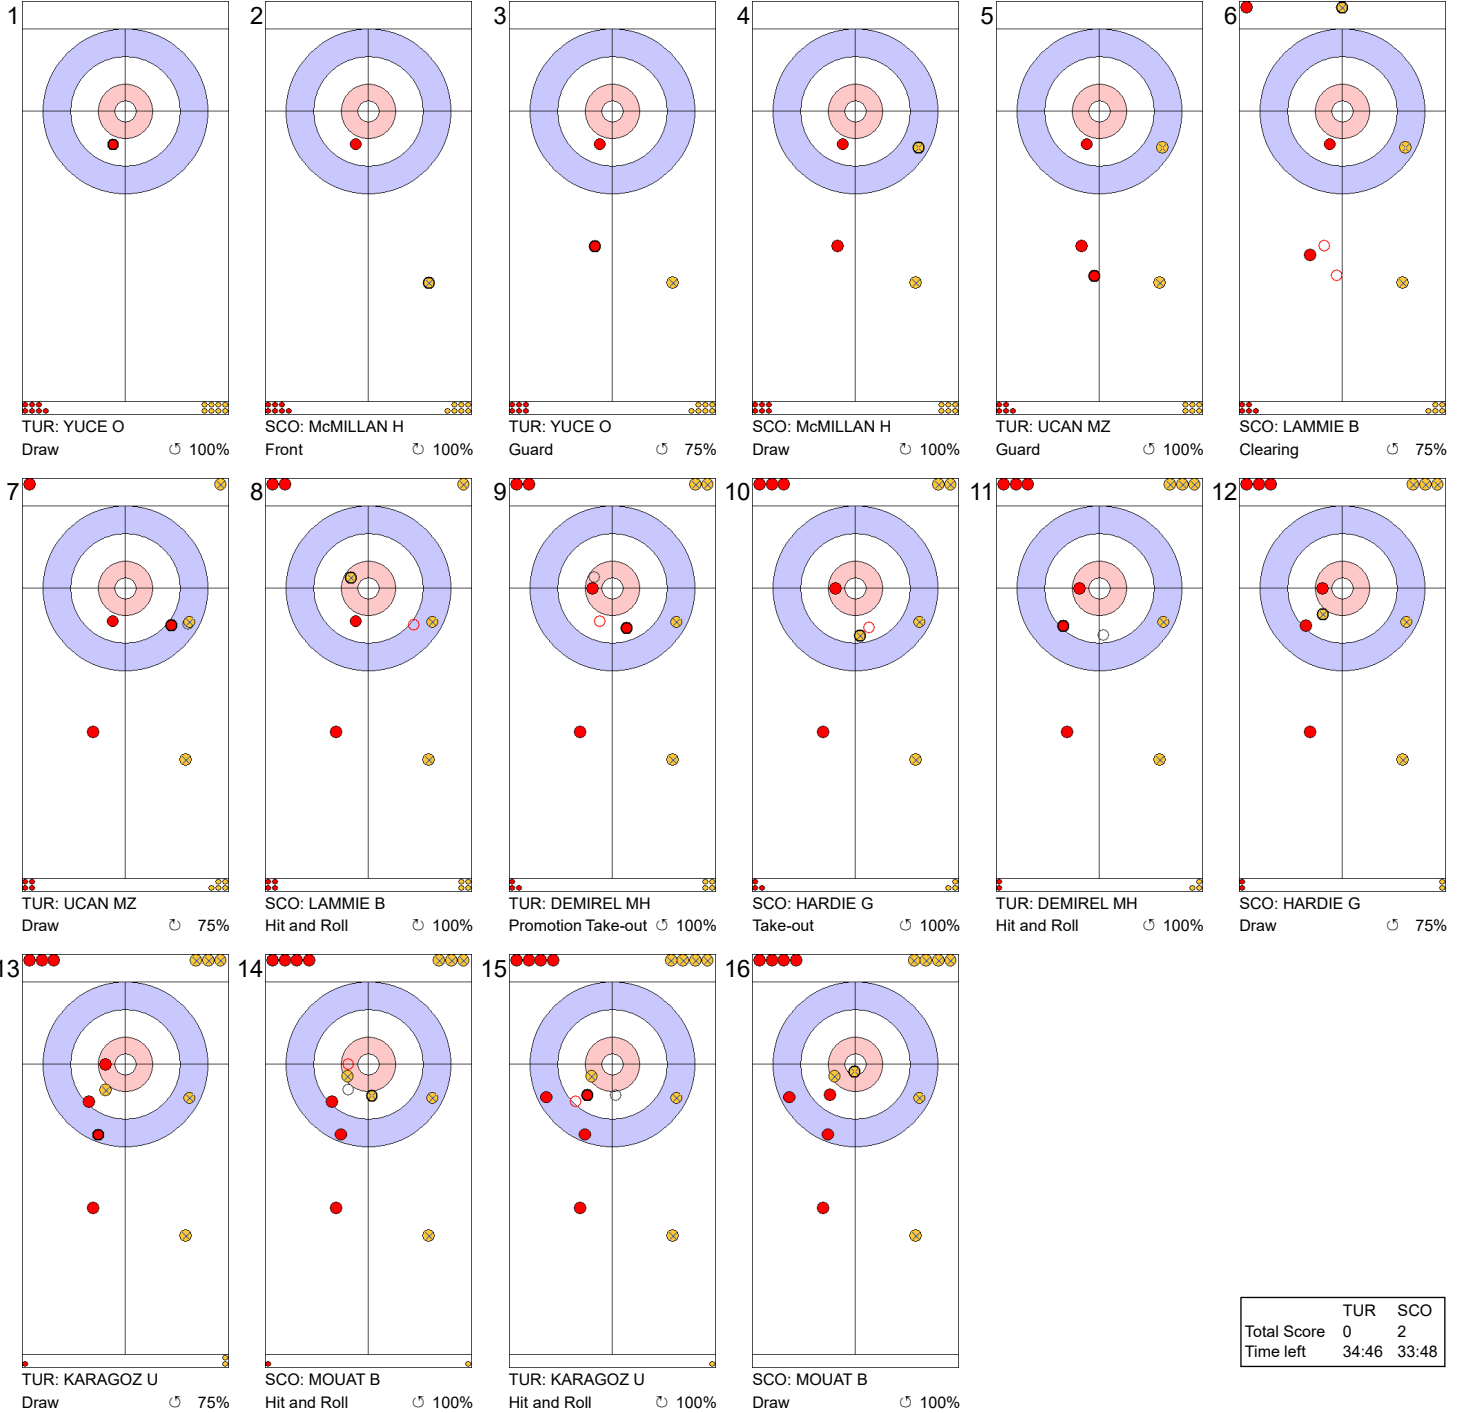

Game - Shot by Shot

End 1 ● **TUR - Türkiye** 0 + 0 (this end) = 0 ● **SCO - Scotland** 0 + 2 (this end) = 2

	TUR	SCO
Total Score	0	2
Time left	34:46	33:48

Legend:
 ↻ Clockwise ↺ Counter-clockwise - Not considered

Game - Shot by Shot

Legend:
 ↻ Clockwise ↺ Counter-clockwise - Not considered

Game - Shot by Shot

Legend:
 ↻ Clockwise ↺ Counter-clockwise - Not considered

Game - Shot by Shot

Legend:
 ↻ Clockwise ↺ Counter-clockwise - Not considered

Game - Shot by Shot

End 5 ● **TUR - Türkiye** 2 + 1 (this end) = 3 ● **SCO - Scotland** 8 + 0 (this end) = 8

	TUR	SCO
Total Score	3	8
Time left	24:01	22:57

Legend:
 ↻ Clockwise ↺ Counter-clockwise - Not considered

Game - Shot by Shot

Legend:
 Clockwise
 Counter-clockwise
 - Not considered