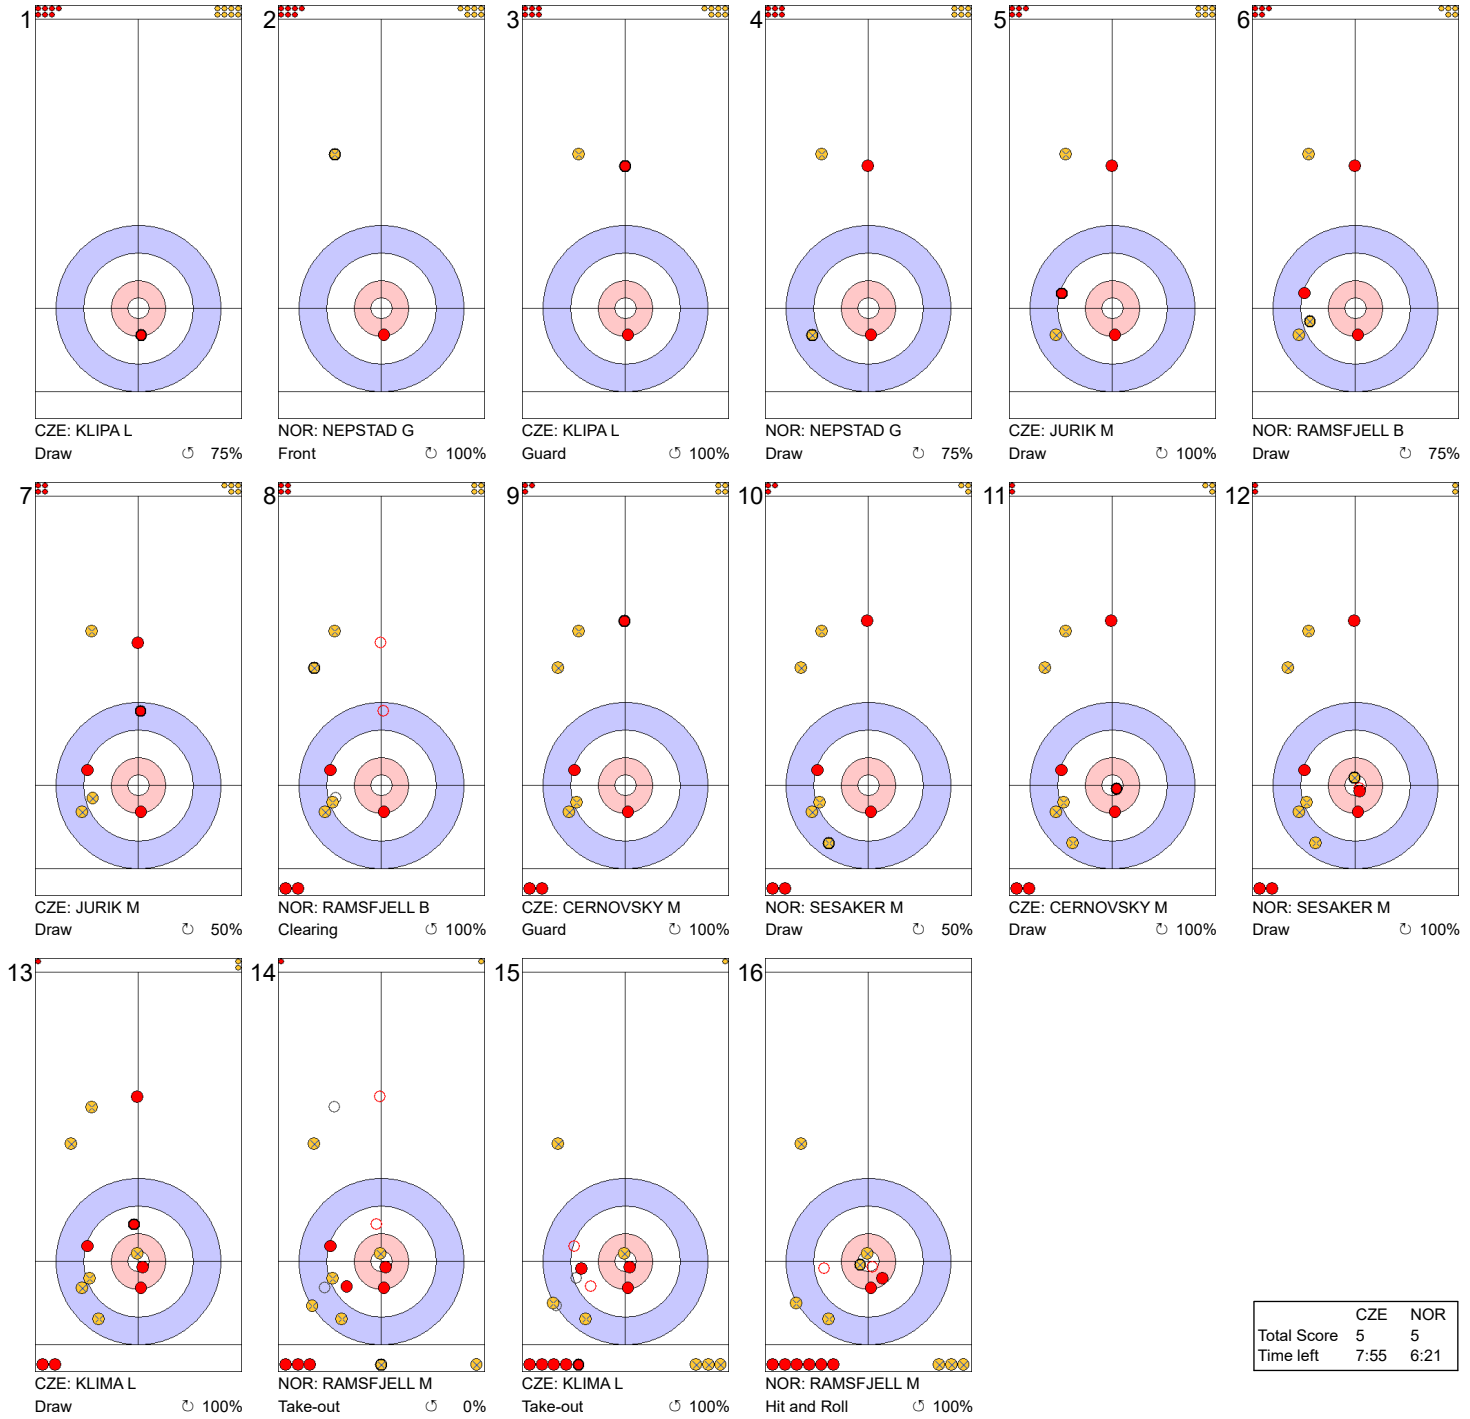

	CZE	NOR
Total Score	2	1
Time left	28:13	27:40

Legend:
 ↻ Clockwise ↺ Counter-clockwise - Not considered

Game - Shot by Shot

Legend:
 ↻ Clockwise ↺ Counter-clockwise - Not considered

Game - Shot by Shot

End 5 ● **CZE - Czechia** 2 + 1 (this end) = 3 ● **NOR - Norway** 3 + 0 (this end) = 3

Legend:
 ↻ Clockwise ↺ Counter-clockwise - Not considered

Game - Shot by Shot

Legend:
 ↻ Clockwise ↺ Counter-clockwise - Not considered

Game - Shot by Shot

End 7 ● **CZE - Czechia** 4 + 1 (this end) = 5 ● **NOR - Norway** 3 + 0 (this end) = 3

	CZE	NOR
Total Score	5	3
Time left	12:59	11:03

Legend:
 ↻ Clockwise ↺ Counter-clockwise - Not considered

Game - Shot by Shot

End 8 ● **CZE - Czechia** 5 + 0 (this end) = 5 ● **NOR - Norway** 3 + 2 (this end) = 5

	CZE	NOR
Total Score	5	5
Time left	7:55	6:21

Legend:
 ↻ Clockwise ↺ Counter-clockwise - Not considered

Game - Shot by Shot

End 9 ● **CZE - Czechia** 5 + 0 (this end) = 5 ● **NOR - Norway** 5 + 4 (this end) = 9