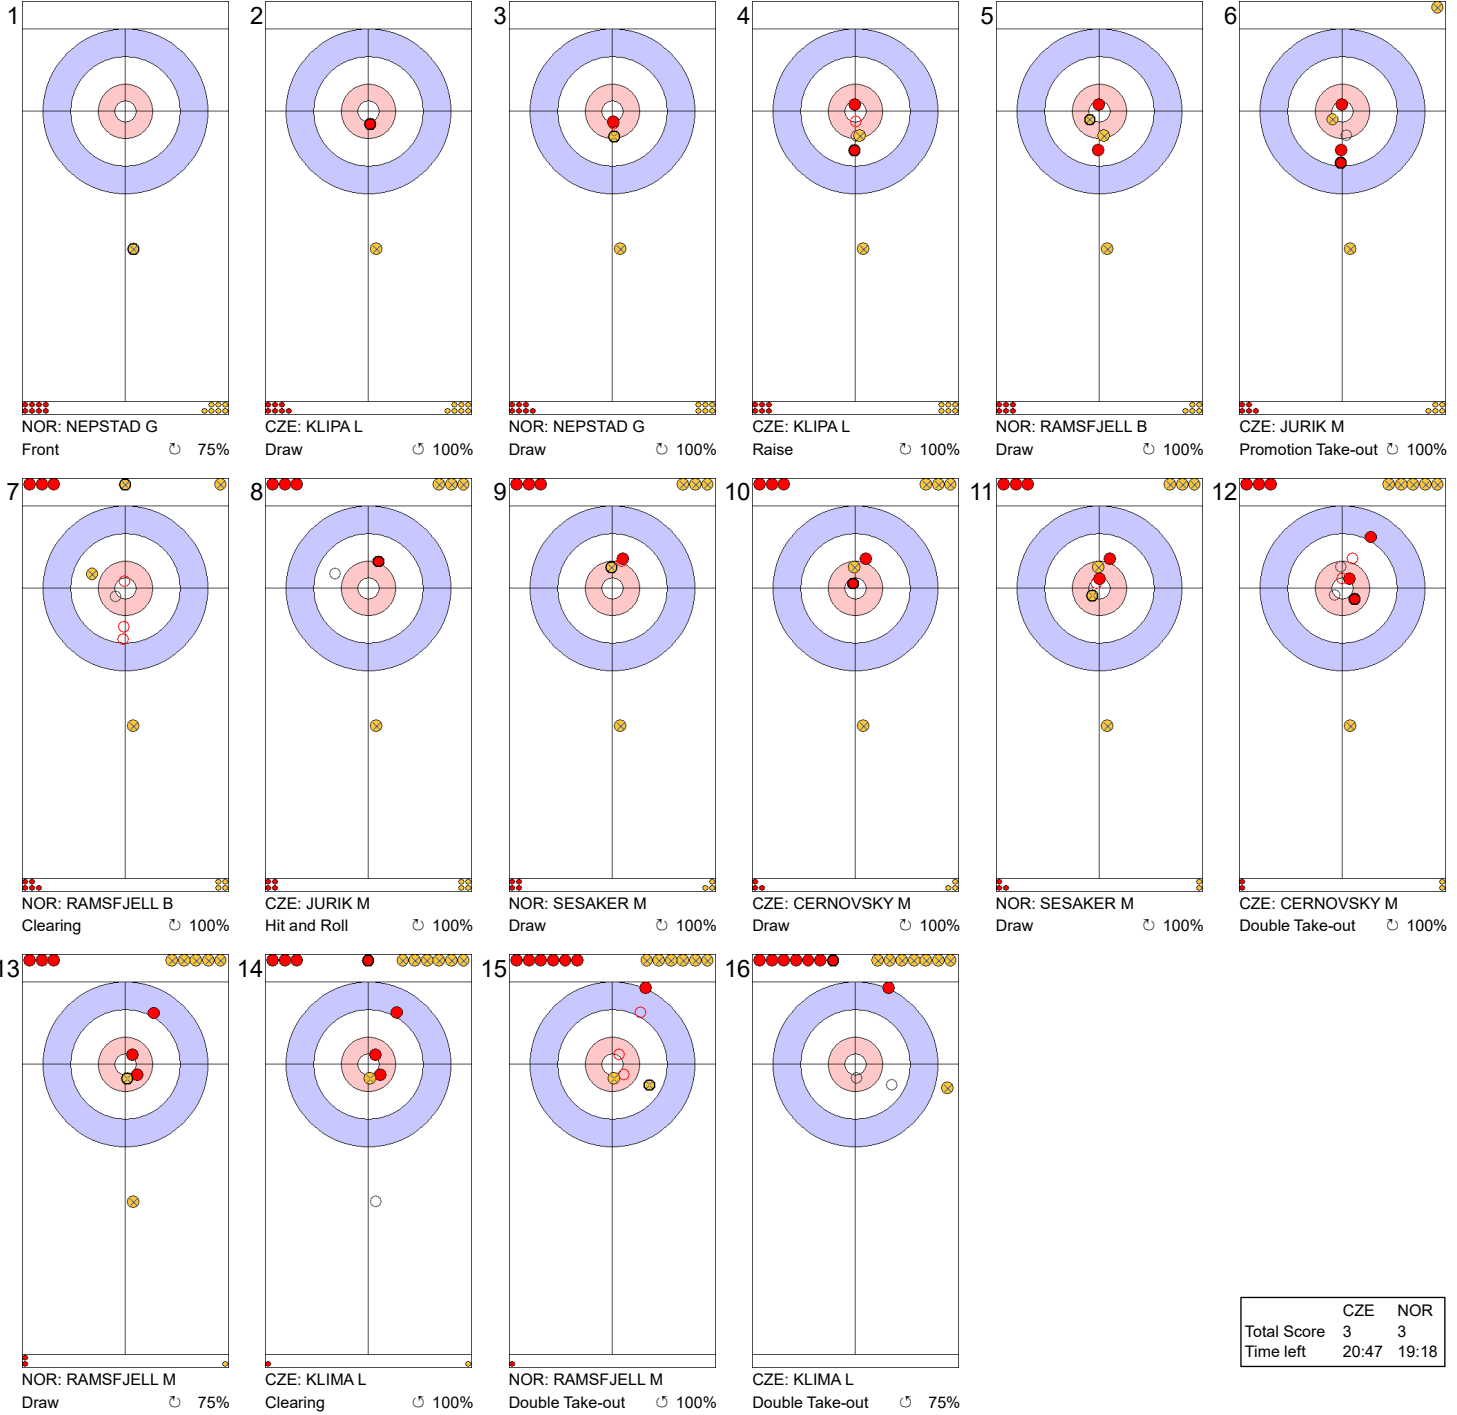

Game - Shot by Shot

	CZE	NOR
Total Score	1	1
Time left	30:57	30:18

Legend:
 ⤵ Clockwise ⤴ Counter-clockwise - Not considered

Game - Shot by Shot

End 3 ● **CZE - Czechia** 1 + 1 (this end) = 2 ● **NOR - Norway** 1 + 0 (this end) = 1

	CZE	NOR
Total Score	2	1
Time left	28:13	27:40

Legend:
 ↻ Clockwise ↺ Counter-clockwise - Not considered

Game - Shot by Shot

Legend:
 ↻ Clockwise ↺ Counter-clockwise - Not considered

Game - Shot by Shot

End 5 ● **CZE - Czechia** 2 + 1 (this end) = 3 ● **NOR - Norway** 3 + 0 (this end) = 3

Legend:
 ↻ Clockwise ↺ Counter-clockwise - Not considered

Game - Shot by Shot

Legend:
 ↻ Clockwise ↺ Counter-clockwise - Not considered

Game - Shot by Shot

End 7 ● **CZE - Czechia** 4 + 1 (this end) = 5 ● **NOR - Norway** 3 + 0 (this end) = 3

	CZE	NOR
Total Score	5	3
Time left	12:59	11:03

Legend:
 ↻ Clockwise ↺ Counter-clockwise - Not considered

Game - Shot by Shot

End 8 ● **CZE - Czechia** 5 + 0 (this end) = 5 ● **NOR - Norway** 3 + 2 (this end) = 5