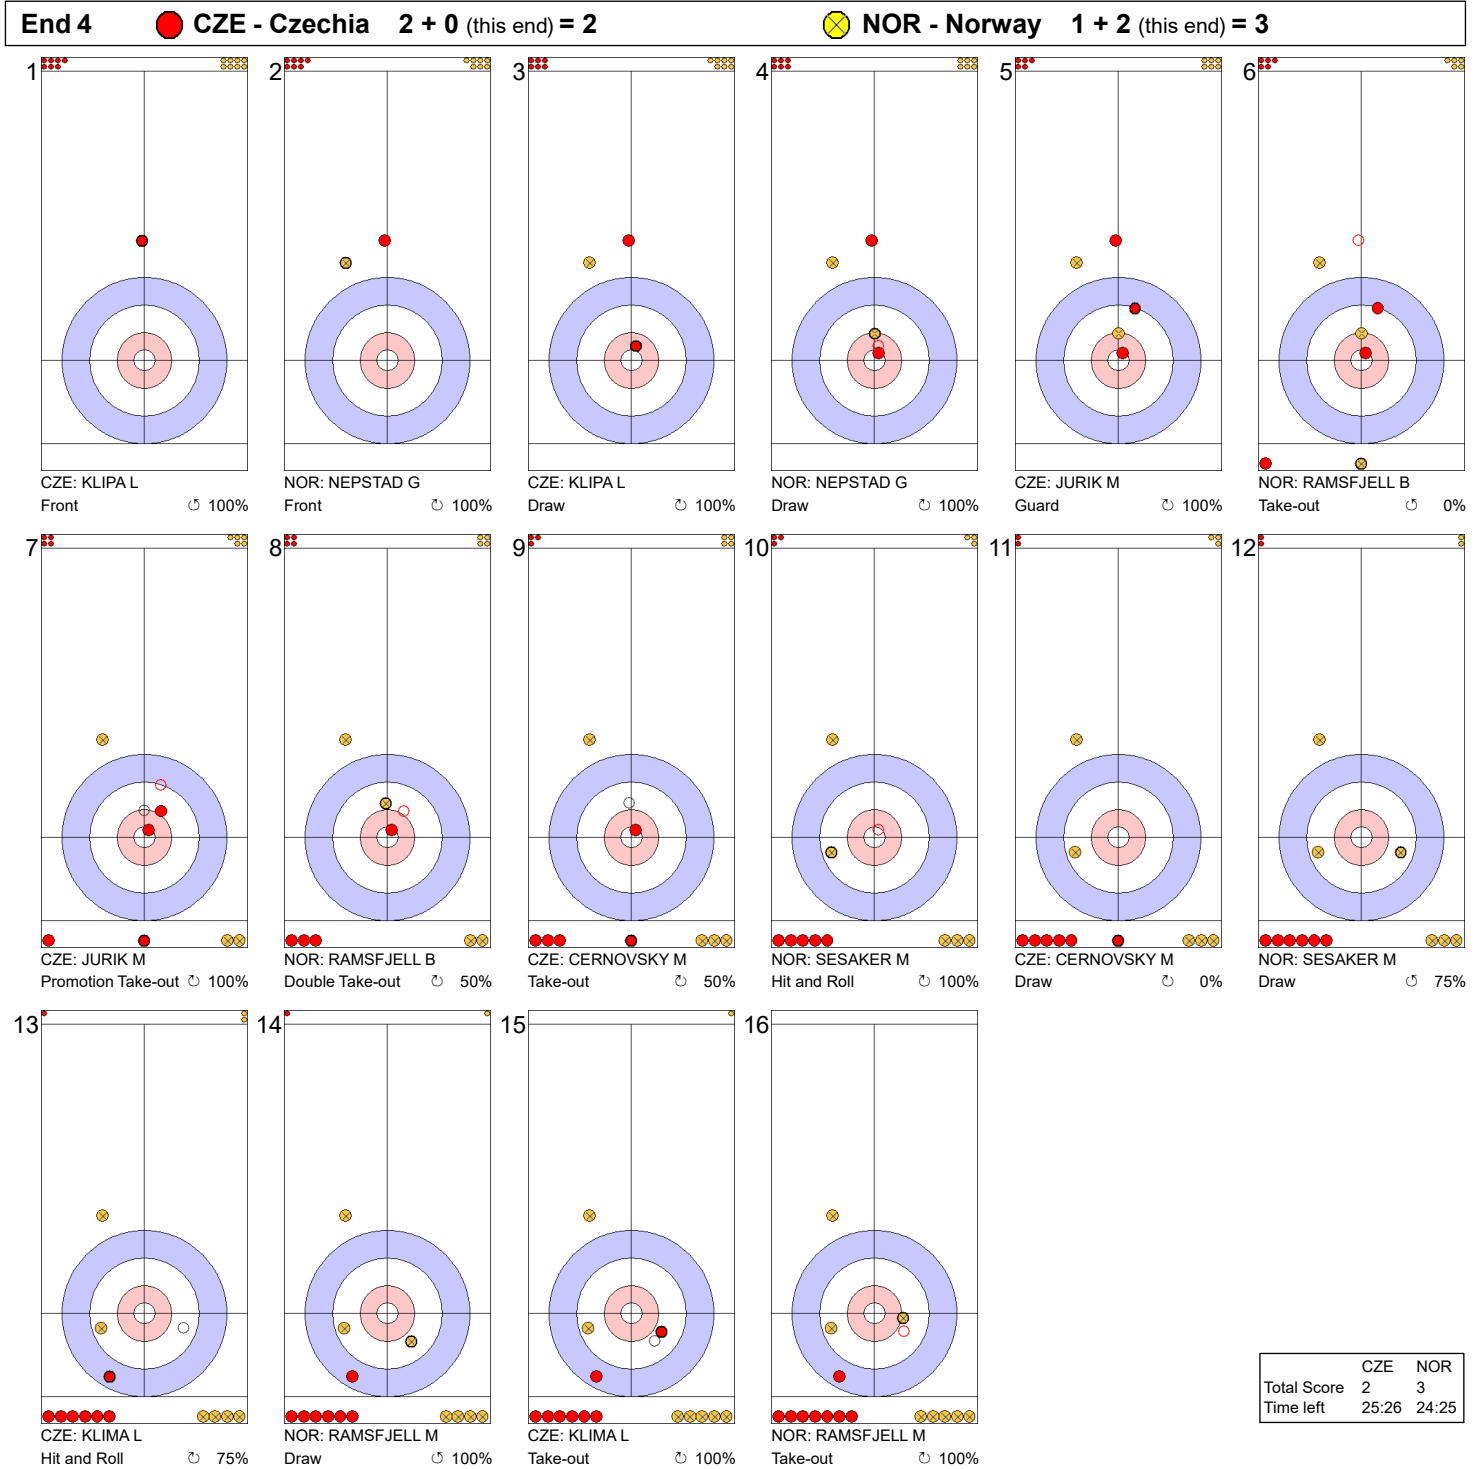

Game - Shot by Shot

	CZE	NOR
Total Score	1	1
Time left	30:57	30:18

Legend:
 ⤵ Clockwise ⤴ Counter-clockwise - Not considered

Game - Shot by Shot

End 3 ● **CZE - Czechia** 1 + 1 (this end) = 2 ● **NOR - Norway** 1 + 0 (this end) = 1

	CZE	NOR
Total Score	2	1
Time left	28:13	27:40

Legend:
 ↻ Clockwise ↺ Counter-clockwise - Not considered

Game - Shot by Shot

Legend:
 ↻ Clockwise ↺ Counter-clockwise - Not considered

Game - Shot by Shot

End 5 ● **CZE - Czechia** 2 + 1 (this end) = 3 ● **NOR - Norway** 3 + 0 (this end) = 3

Legend:
 ↻ Clockwise ↺ Counter-clockwise - Not considered

Game - Shot by Shot

Legend:
 ↻ Clockwise ↺ Counter-clockwise - Not considered

Game - Shot by Shot

End 7 ● **CZE - Czechia** 4 + 1 (this end) = 5 ● **NOR - Norway** 3 + 0 (this end) = 3

	CZE	NOR
Total Score	5	3
Time left	12:59	11:03

Legend:
 ↻ Clockwise ↺ Counter-clockwise - Not considered

Game - Shot by Shot

End 8 ● **CZE - Czechia** 5 + 0 (this end) = 5 ● **NOR - Norway** 3 + 2 (this end) = 5