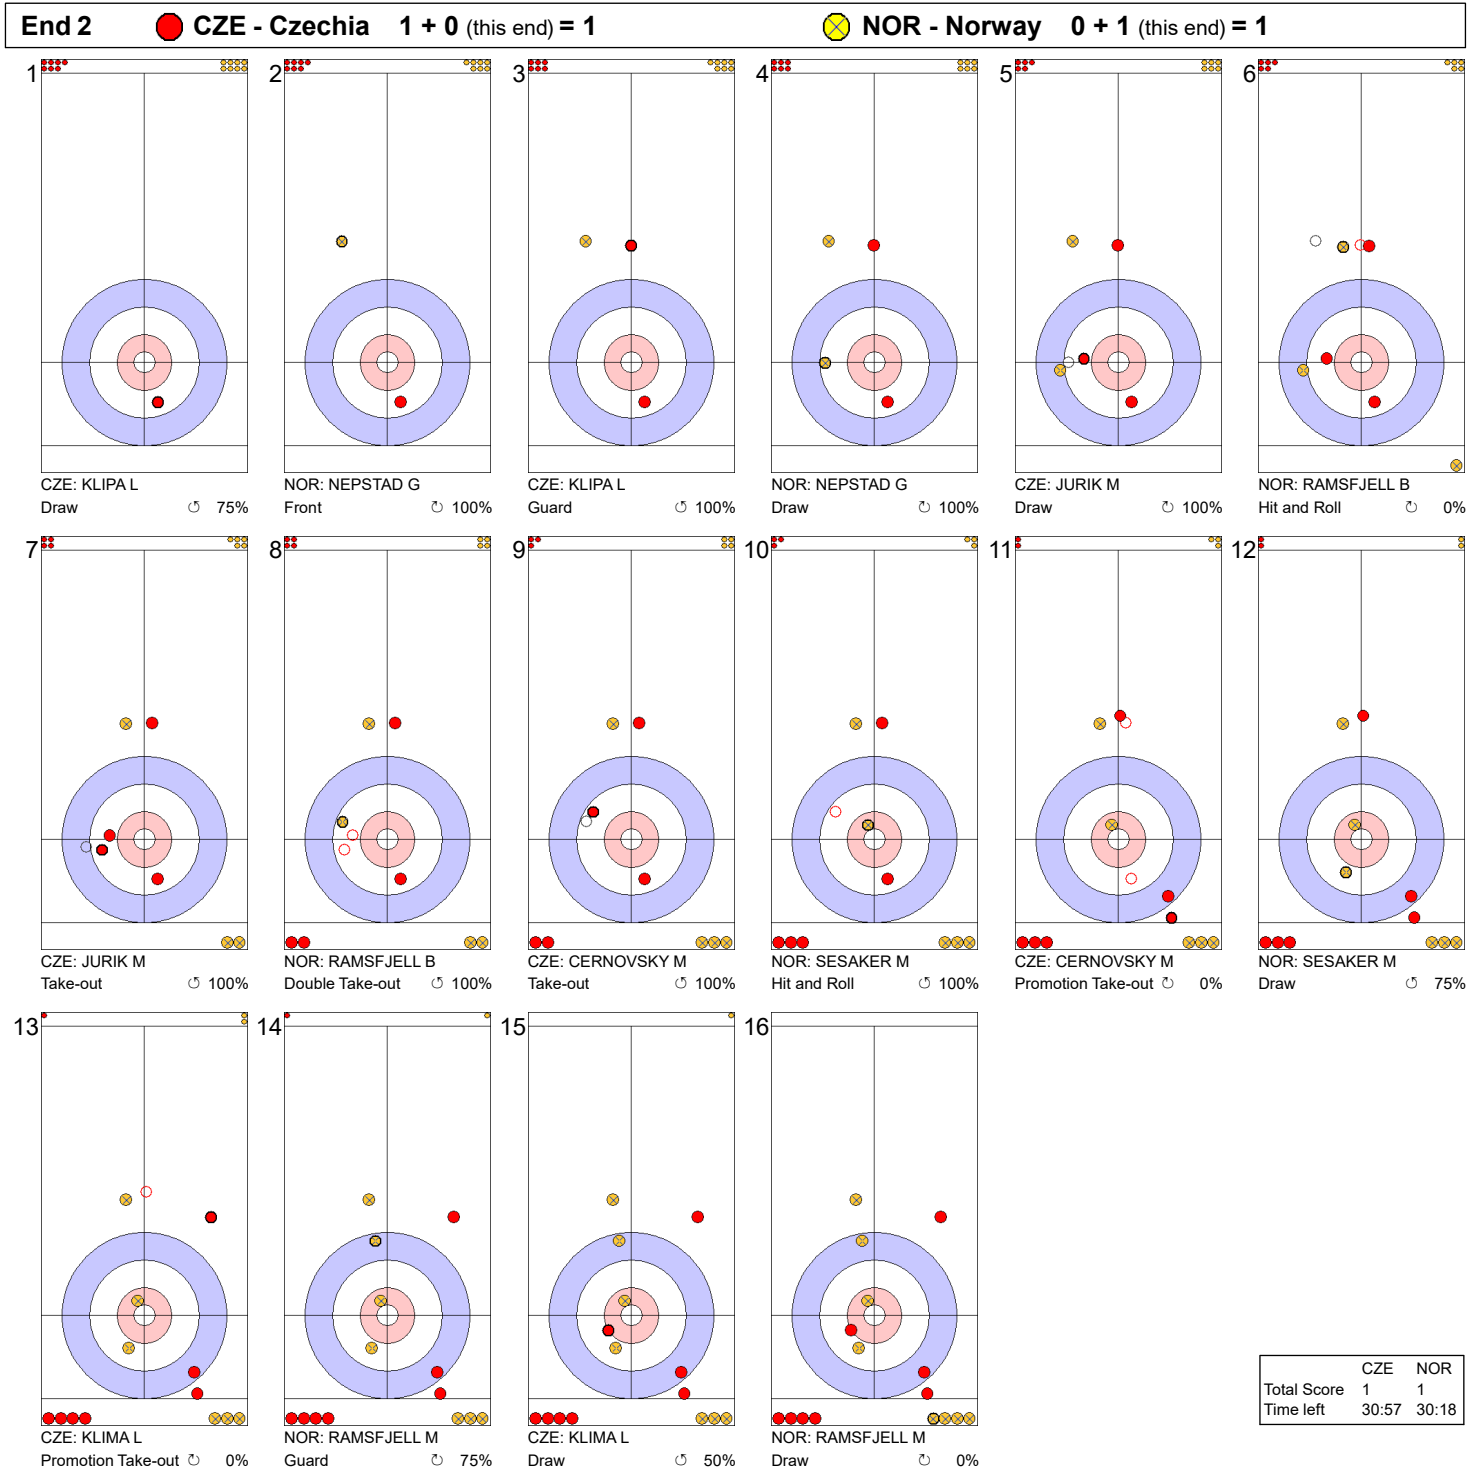

Game - Shot by Shot

	CZE	NOR
Total Score	1	1
Time left	30:57	30:18

Legend:
 ⤵ Clockwise ⤴ Counter-clockwise - Not considered

Game - Shot by Shot

End 3 ● **CZE - Czechia** 1 + 1 (this end) = 2 ● **NOR - Norway** 1 + 0 (this end) = 1

	CZE	NOR
Total Score	2	1
Time left	28:13	27:40

Legend:
 ↻ Clockwise ↺ Counter-clockwise - Not considered

Game - Shot by Shot

Legend:
 ↻ Clockwise ↺ Counter-clockwise - Not considered

Game - Shot by Shot

End 5 ● **CZE - Czechia** 2 + 1 (this end) = 3 ● **NOR - Norway** 3 + 0 (this end) = 3

Legend:
 ↻ Clockwise ↺ Counter-clockwise - Not considered

Game - Shot by Shot

Legend:
 ↻ Clockwise ↺ Counter-clockwise - Not considered

Game - Shot by Shot

End 7 ● **CZE - Czechia** 4 + 1 (this end) = 5 ● **NOR - Norway** 3 + 0 (this end) = 3

	CZE	NOR
Total Score	5	3
Time left	12:59	11:03

Legend:
 ↻ Clockwise ↺ Counter-clockwise - Not considered

Game - Shot by Shot

End 8 ● **CZE - Czechia** 5 + 0 (this end) = 5 ● **NOR - Norway** 3 + 2 (this end) = 5