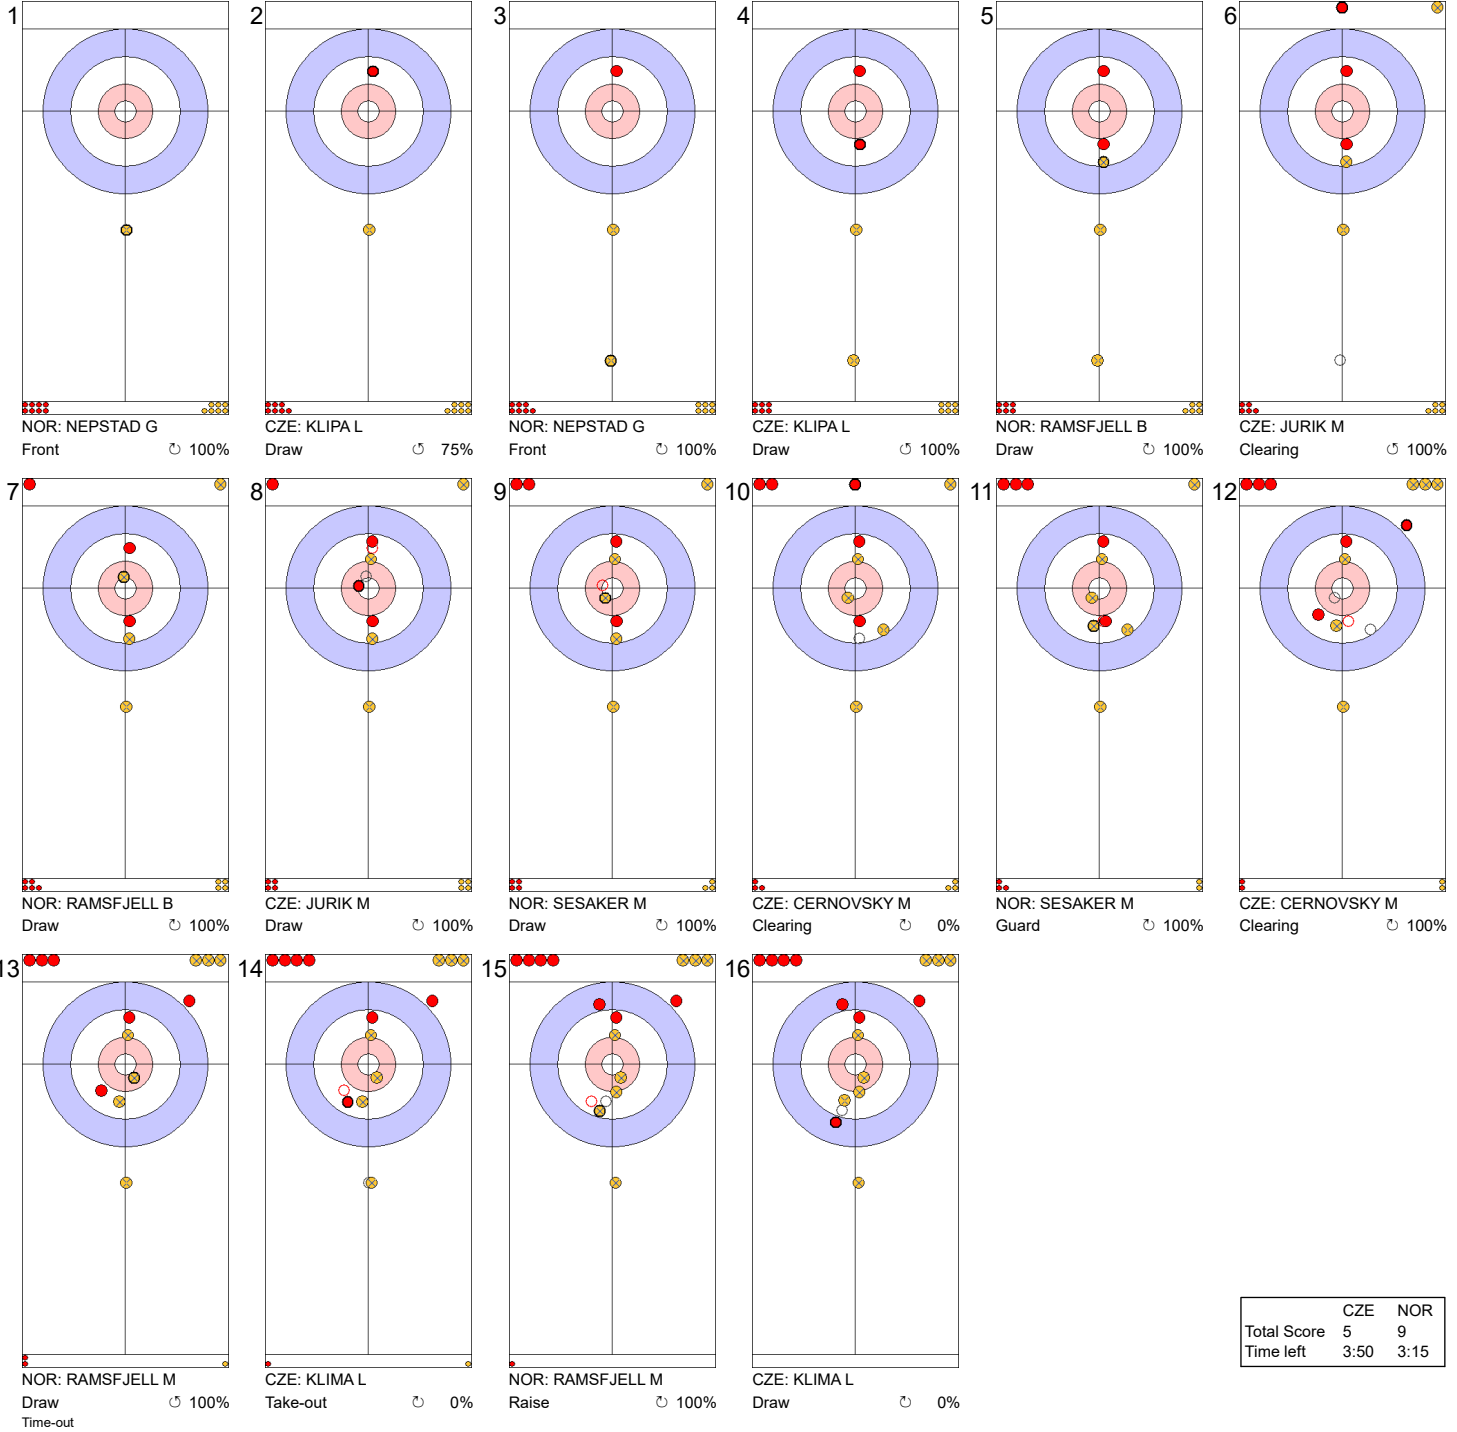

Legend:
 ↻ Clockwise ↺ Counter-clockwise - Not considered

Game - Shot by Shot

Legend:
 ↻ Clockwise ↺ Counter-clockwise - Not considered

Game - Shot by Shot

End 7 ● **CZE - Czechia** 4 + 1 (this end) = 5 ● **NOR - Norway** 3 + 0 (this end) = 3

	CZE	NOR
Total Score	5	3
Time left	12:59	11:03

Legend:
 ↻ Clockwise ↺ Counter-clockwise - Not considered

Game - Shot by Shot

End 8 ● **CZE - Czechia** 5 + 0 (this end) = 5 ● **NOR - Norway** 3 + 2 (this end) = 5

	CZE	NOR
Total Score	5	5
Time left	7:55	6:21

Legend:
 ↻ Clockwise ↺ Counter-clockwise - Not considered

Game - Shot by Shot

End 9 ● **CZE - Czechia** 5 + 0 (this end) = 5 ● **NOR - Norway** 5 + 4 (this end) = 9

	CZE	NOR
Total Score	5	9
Time left	3:50	3:15

Legend:
 ↻ Clockwise ↺ Counter-clockwise - Not considered