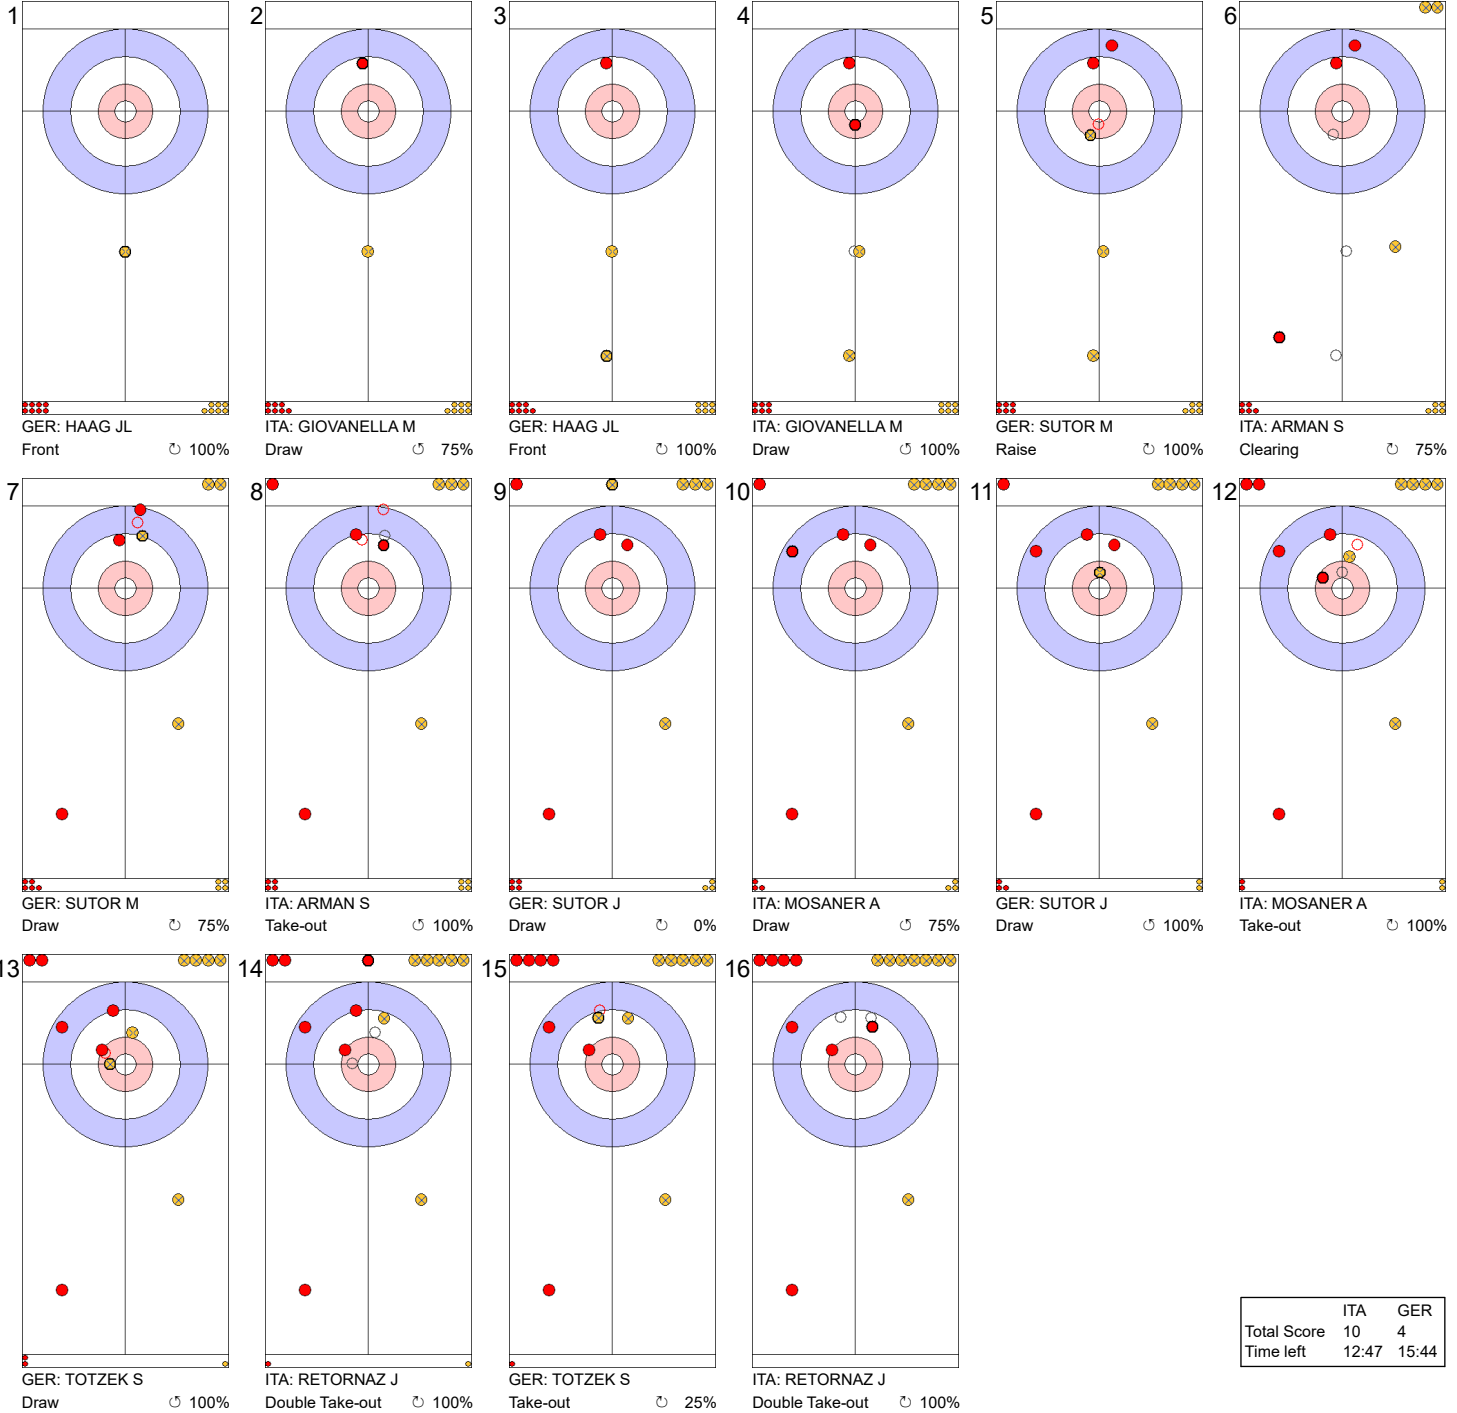

Game - Shot by Shot

Legend:
 ↻ Clockwise ↺ Counter-clockwise - Not considered

Game - Shot by Shot

Legend:
 ↻ Clockwise ↺ Counter-clockwise - Not considered

Game - Shot by Shot

Legend:
 ↻ Clockwise ↺ Counter-clockwise - Not considered

Game - Shot by Shot

End 4 ● **ITA - Italy** **5 + 2 (this end) = 7** ● **GER - Germany** **2 + 0 (this end) = 2**

| | ITA | GER |
|-------------|-------|-------|
| Total Score | 7 | 2 |
| Time left | 24:00 | 24:05 |

Legend:
 ↻ Clockwise ↺ Counter-clockwise - Not considered

Game - Shot by Shot

Legend:
 ↻ Clockwise ↺ Counter-clockwise - Not considered

Game - Shot by Shot

End 7 ● **ITA - Italy** **7 + 3 (this end) = 10** ● **GER - Germany** **4 + 0 (this end) = 4**

| | ITA | GER |
|-------------|-------|-------|
| Total Score | 10 | 4 |
| Time left | 12:47 | 15:44 |

Legend:
 ⤵ Clockwise ⤴ Counter-clockwise - Not considered