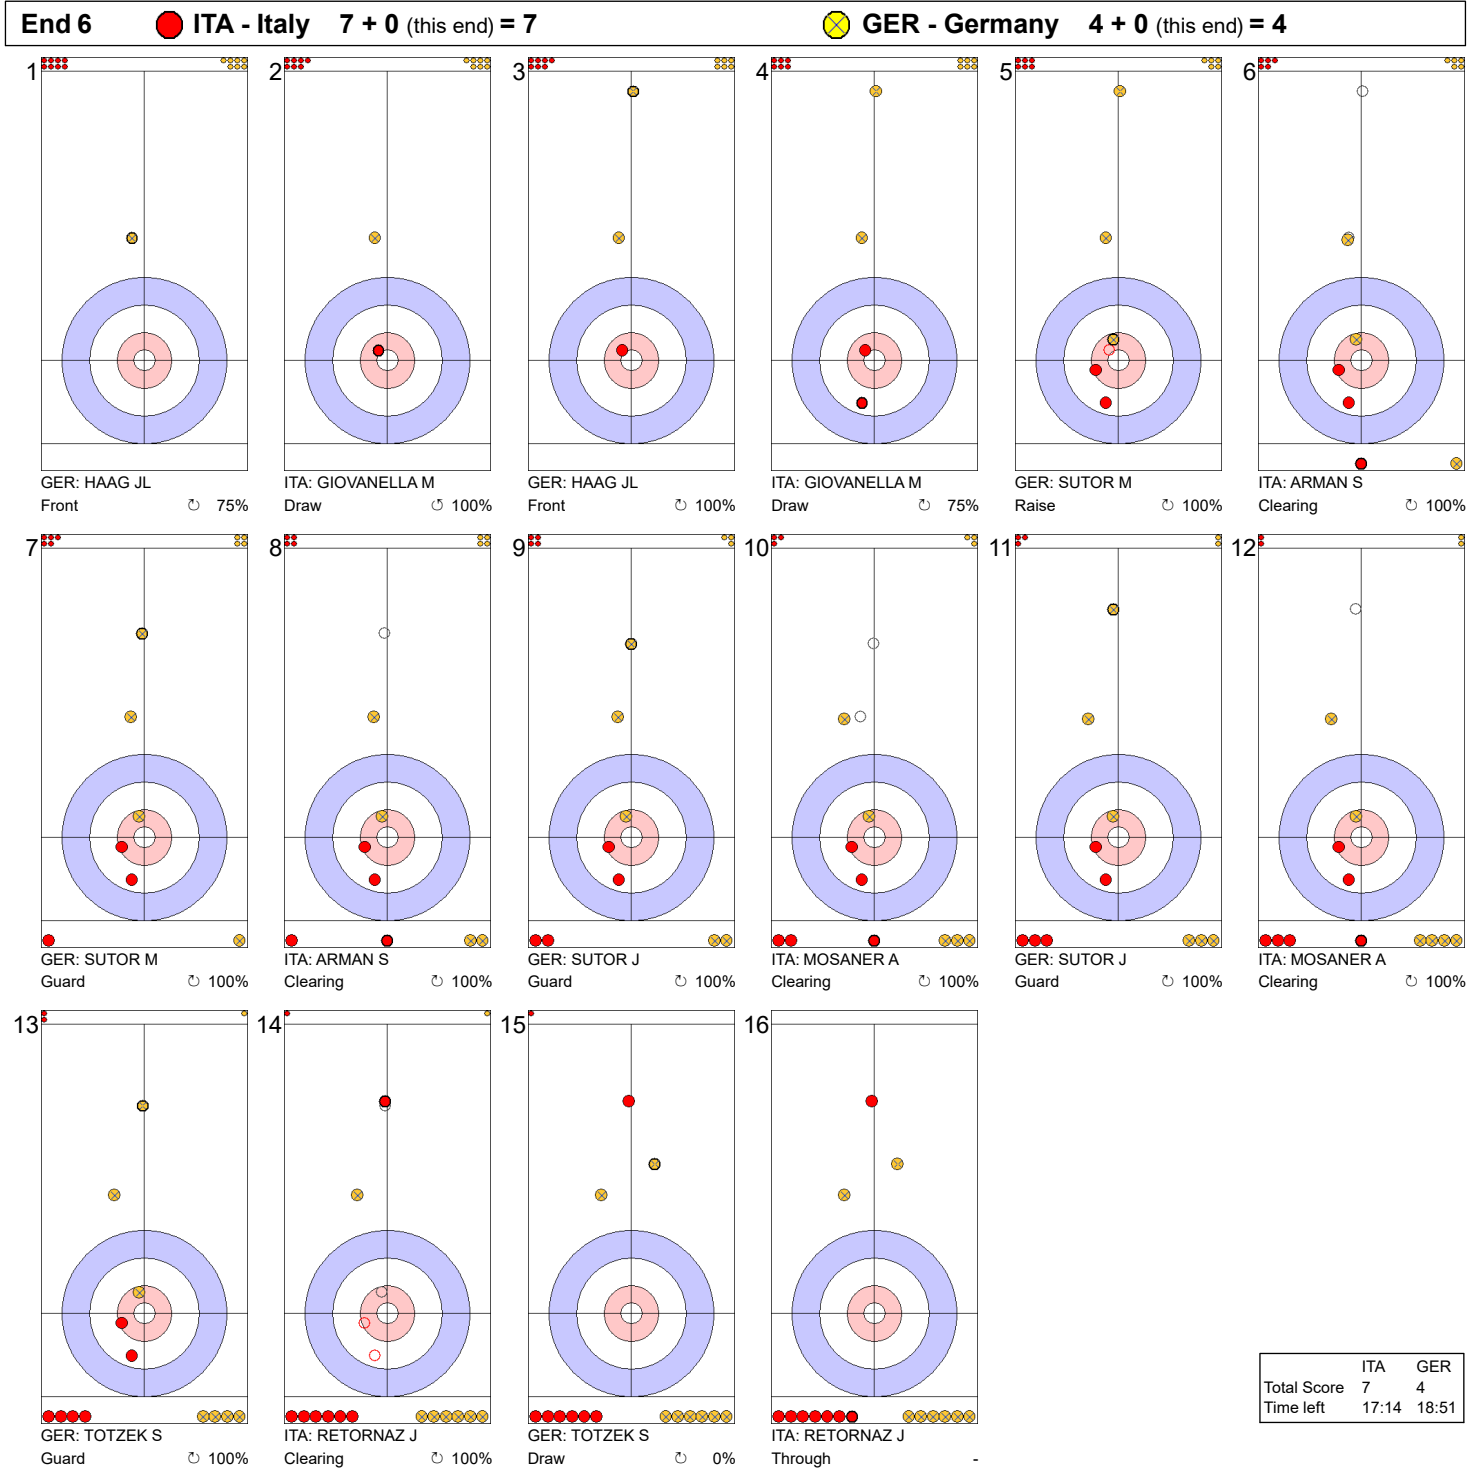

Game - Shot by Shot

Legend:
 ↻ Clockwise ↺ Counter-clockwise - Not considered

Game - Shot by Shot

Legend:
 ↻ Clockwise ↺ Counter-clockwise - Not considered

Game - Shot by Shot

Legend:
 ↻ Clockwise ↺ Counter-clockwise - Not considered

Game - Shot by Shot

End 4 ● **ITA - Italy** **5 + 2 (this end) = 7** ● **GER - Germany** **2 + 0 (this end) = 2**

| | ITA | GER |
|-------------|-------|-------|
| Total Score | 7 | 2 |
| Time left | 24:00 | 24:05 |

Legend:
 ↻ Clockwise ↺ Counter-clockwise - Not considered

Game - Shot by Shot

Legend:
 ↻ Clockwise ↺ Counter-clockwise - Not considered

Game - Shot by Shot

End 7 ● **ITA - Italy** **7 + 3 (this end) = 10** ● **GER - Germany** **4 + 0 (this end) = 4**

| | ITA | GER |
|-------------|-------|-------|
| Total Score | 10 | 4 |
| Time left | 12:47 | 15:44 |

Legend:
 ⤵ Clockwise ⤴ Counter-clockwise - Not considered