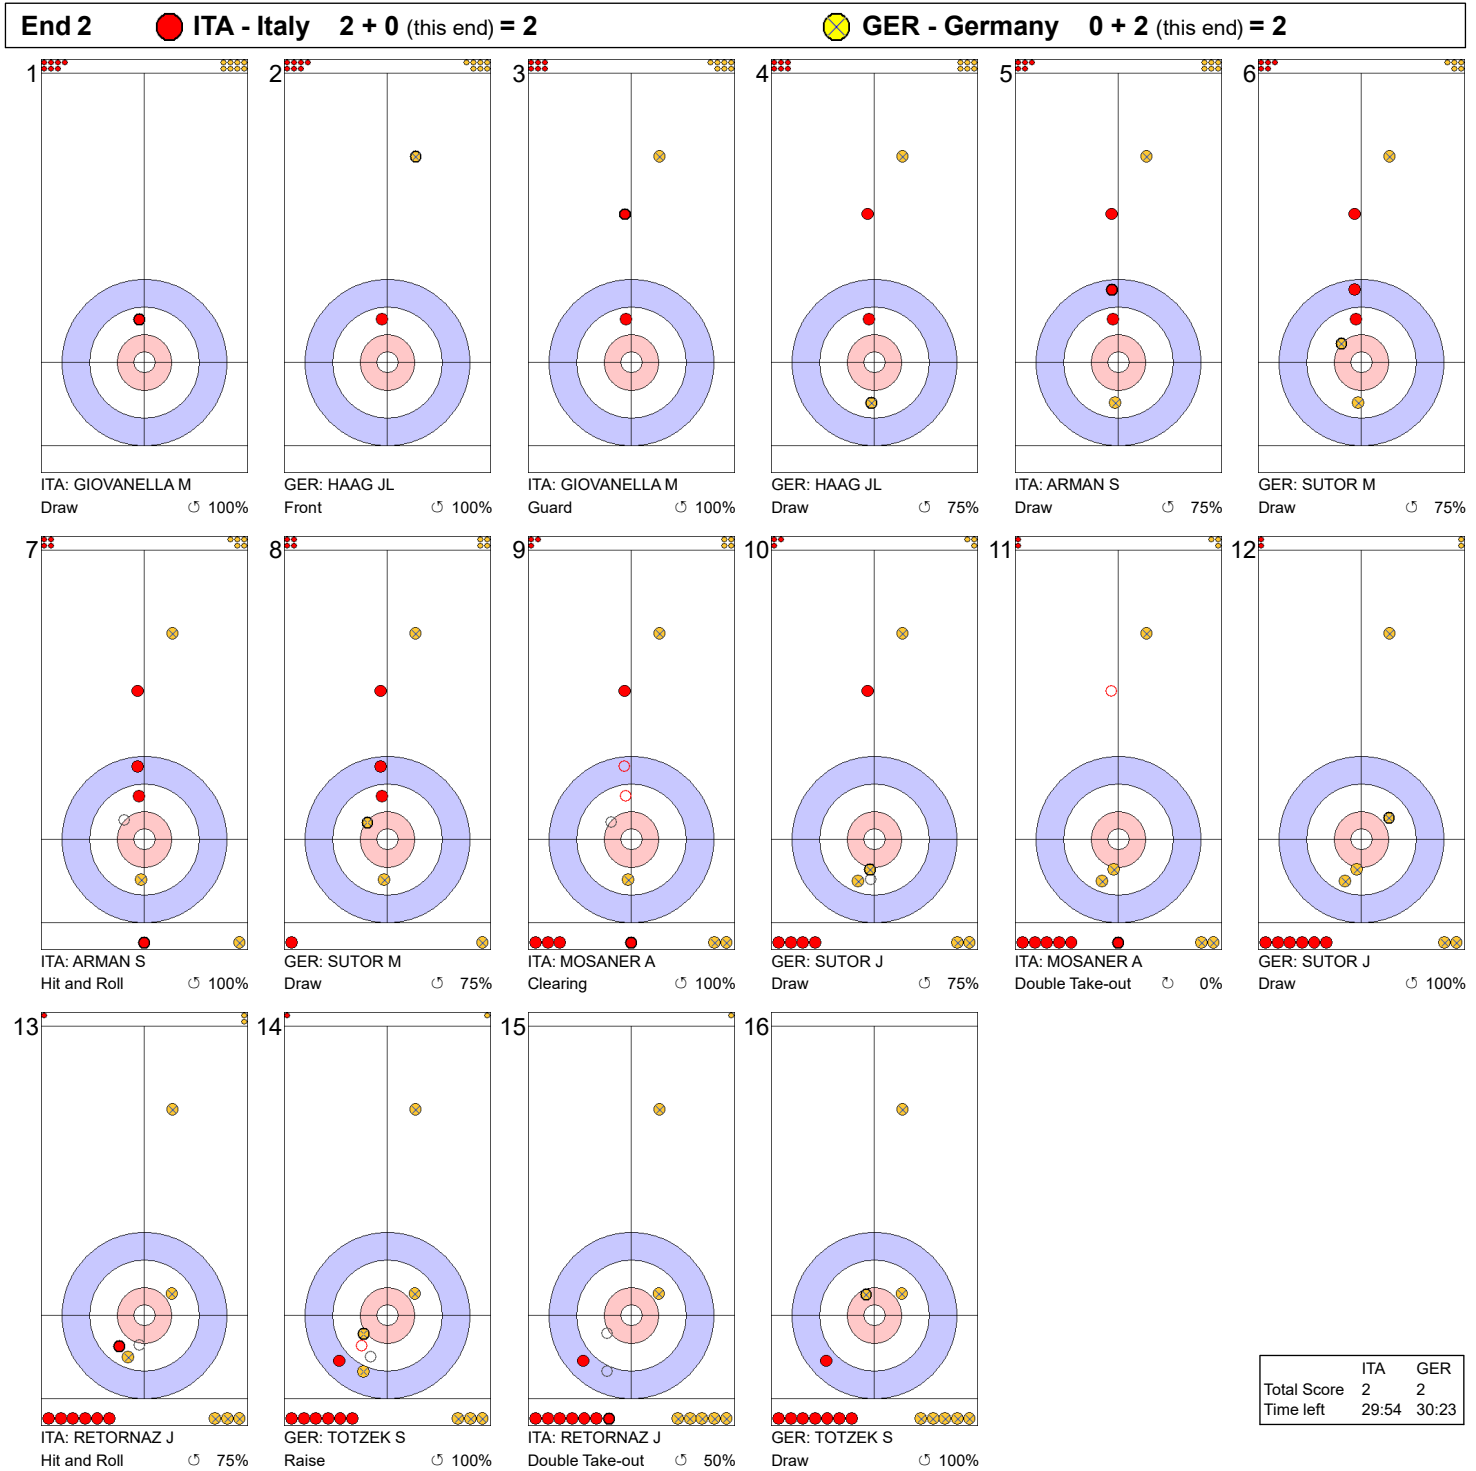

Game - Shot by Shot

Legend:
 ↻ Clockwise ↺ Counter-clockwise - Not considered

Game - Shot by Shot

Legend:
 ↻ Clockwise ↺ Counter-clockwise - Not considered

Game - Shot by Shot

Legend:
 ↻ Clockwise ↺ Counter-clockwise - Not considered

Game - Shot by Shot

End 4 ● **ITA - Italy** **5 + 2 (this end) = 7** ● **GER - Germany** **2 + 0 (this end) = 2**

| | ITA | GER |
|-------------|-------|-------|
| Total Score | 7 | 2 |
| Time left | 24:00 | 24:05 |

Legend:
 ↻ Clockwise ↺ Counter-clockwise - Not considered

Game - Shot by Shot

Legend:
 ↻ Clockwise ↺ Counter-clockwise - Not considered

Game - Shot by Shot

End 7 ● **ITA - Italy** **7 + 3 (this end) = 10** ● **GER - Germany** **4 + 0 (this end) = 4**

| | ITA | GER |
|-------------|-------|-------|
| Total Score | 10 | 4 |
| Time left | 12:47 | 15:44 |

Legend:
 ⤵ Clockwise ⤴ Counter-clockwise - Not considered