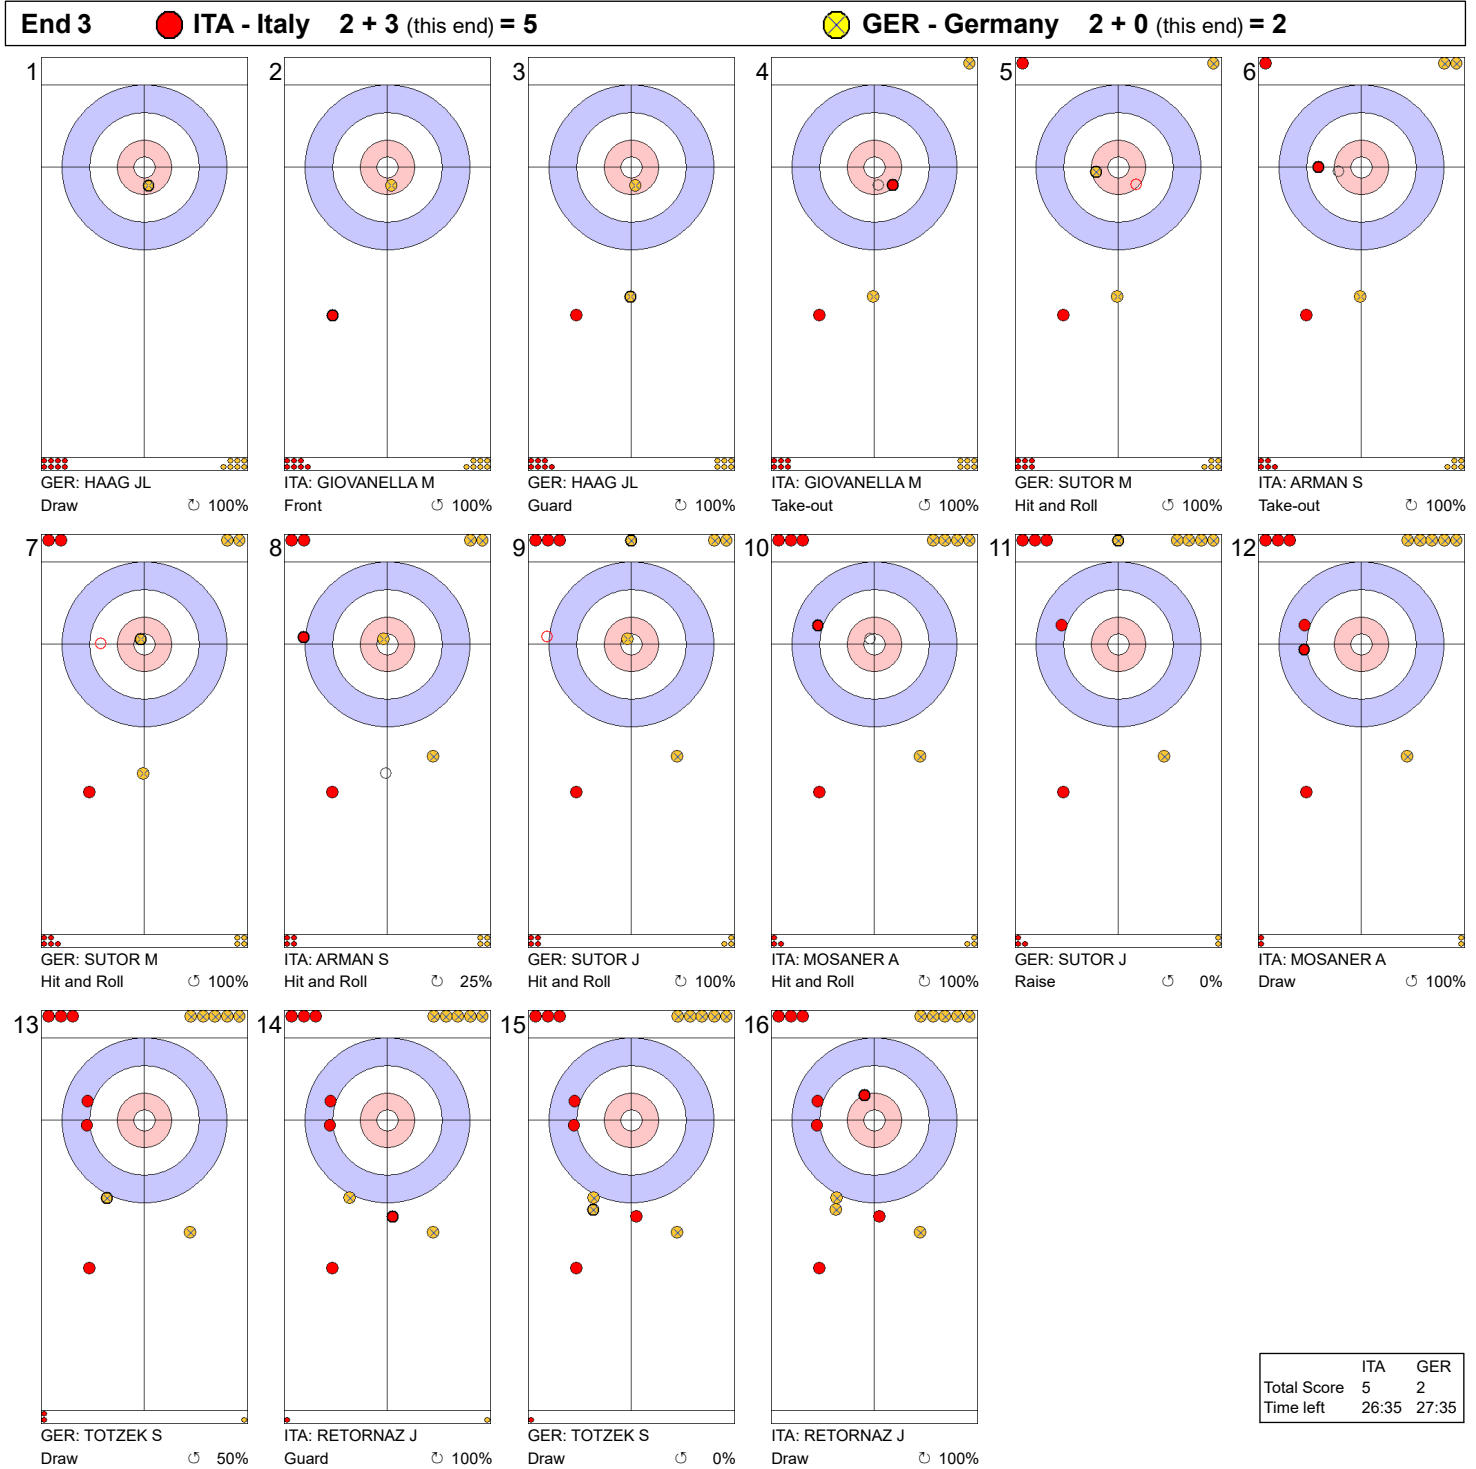

Game - Shot by Shot

Legend:
 ↻ Clockwise ↺ Counter-clockwise - Not considered

Game - Shot by Shot

Legend:
 ↻ Clockwise ↺ Counter-clockwise - Not considered

Game - Shot by Shot

Legend:
 ↻ Clockwise ↺ Counter-clockwise - Not considered

Game - Shot by Shot

End 4 ● **ITA - Italy** **5 + 2 (this end) = 7** ● **GER - Germany** **2 + 0 (this end) = 2**

| | ITA | GER |
|-------------|-------|-------|
| Total Score | 7 | 2 |
| Time left | 24:00 | 24:05 |

Legend:
 ↻ Clockwise ↺ Counter-clockwise - Not considered

Game - Shot by Shot

Legend:
 ↻ Clockwise ↺ Counter-clockwise - Not considered

Game - Shot by Shot

End 7 ● **ITA - Italy** **7 + 3 (this end) = 10** ● **GER - Germany** **4 + 0 (this end) = 4**

| | ITA | GER |
|-------------|-------|-------|
| Total Score | 10 | 4 |
| Time left | 12:47 | 15:44 |

Legend:
 ⤵ Clockwise ⤴ Counter-clockwise - Not considered