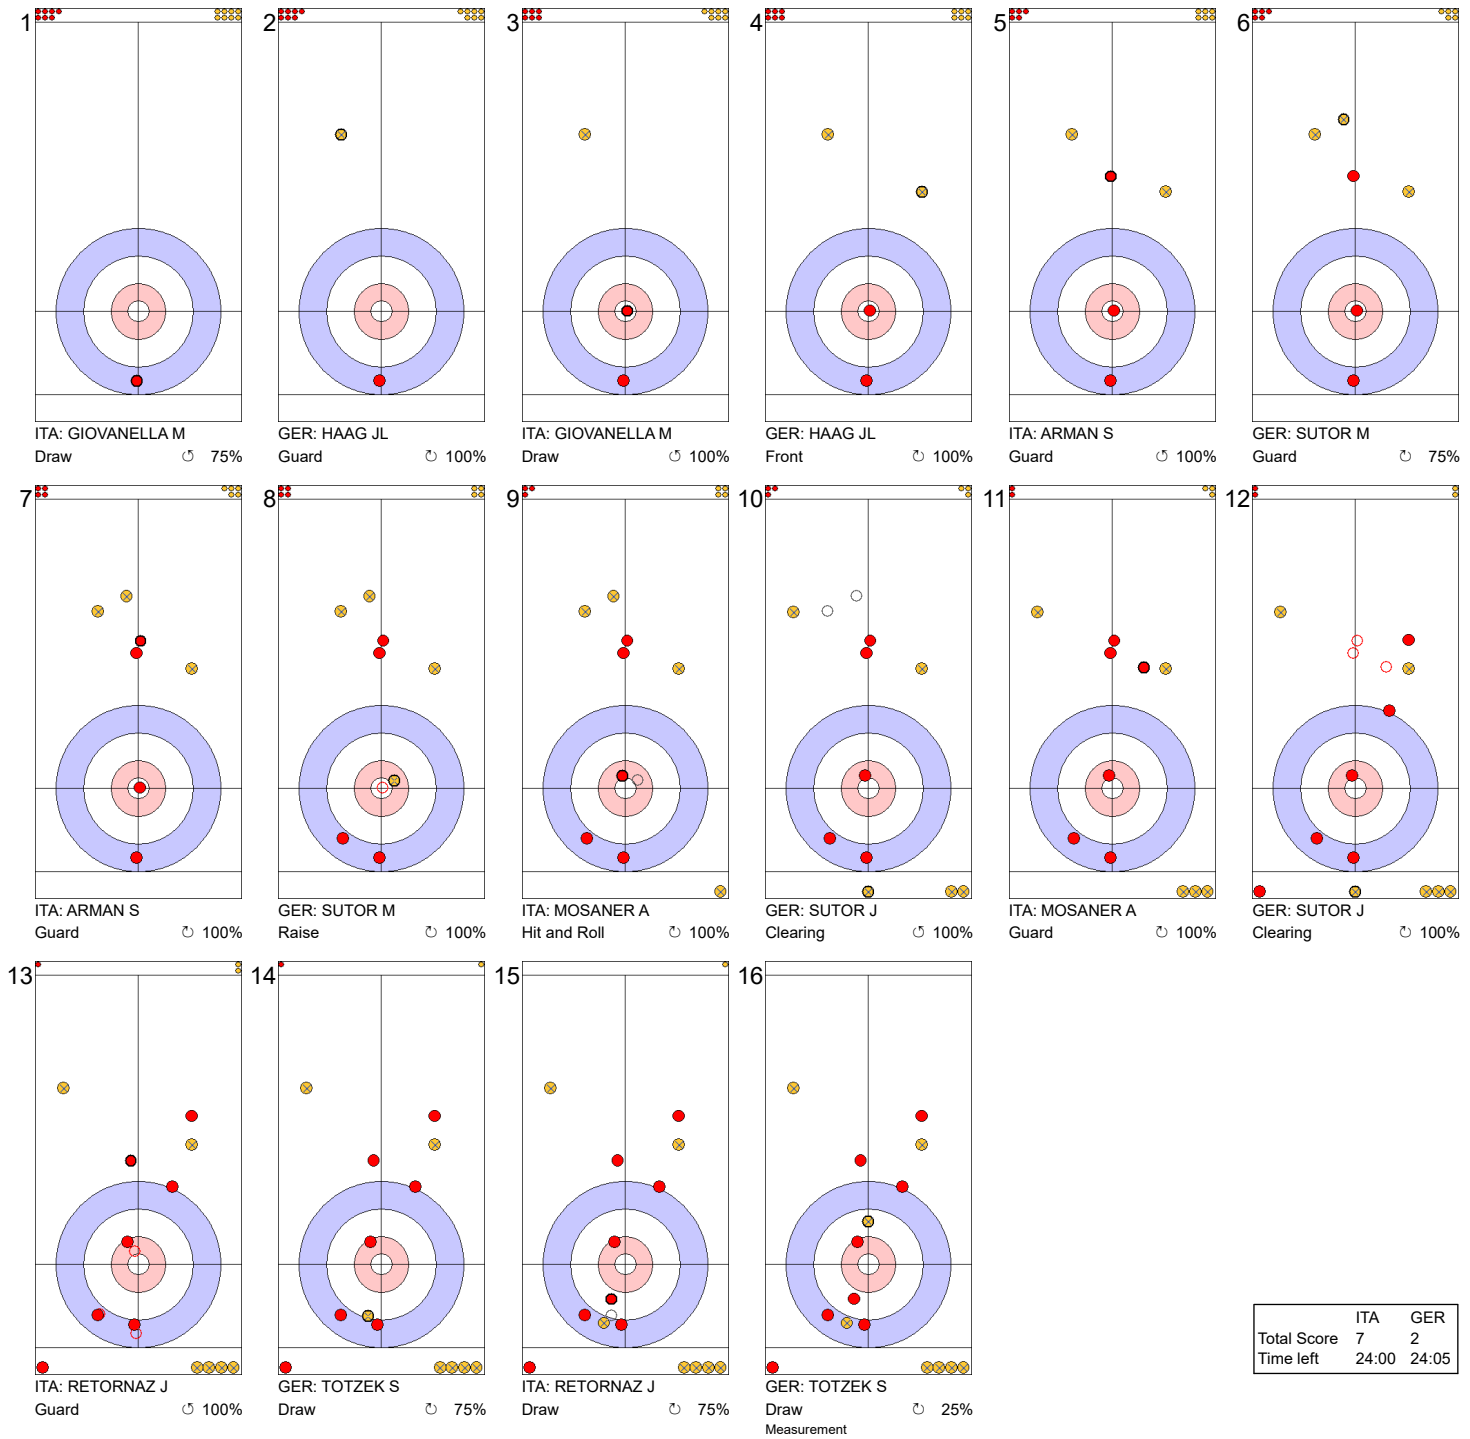

Game - Shot by Shot

Legend:
 ↻ Clockwise ↺ Counter-clockwise - Not considered

Game - Shot by Shot

Legend:
 ↻ Clockwise ↺ Counter-clockwise - Not considered

Game - Shot by Shot

Legend:
 ↻ Clockwise ↺ Counter-clockwise - Not considered

Game - Shot by Shot

End 4 ● **ITA - Italy** **5 + 2 (this end) = 7** ● **GER - Germany** **2 + 0 (this end) = 2**

| | ITA | GER |
|-------------|-------|-------|
| Total Score | 7 | 2 |
| Time left | 24:00 | 24:05 |

Legend:
 ↻ Clockwise ↺ Counter-clockwise - Not considered

Game - Shot by Shot

Legend:
 ↻ Clockwise ↺ Counter-clockwise - Not considered

Game - Shot by Shot

End 7 ● **ITA - Italy** **7 + 3 (this end) = 10** ● **GER - Germany** **4 + 0 (this end) = 4**

| | ITA | GER |
|-------------|-------|-------|
| Total Score | 10 | 4 |
| Time left | 12:47 | 15:44 |

Legend:
 ⤵ Clockwise ⤴ Counter-clockwise - Not considered