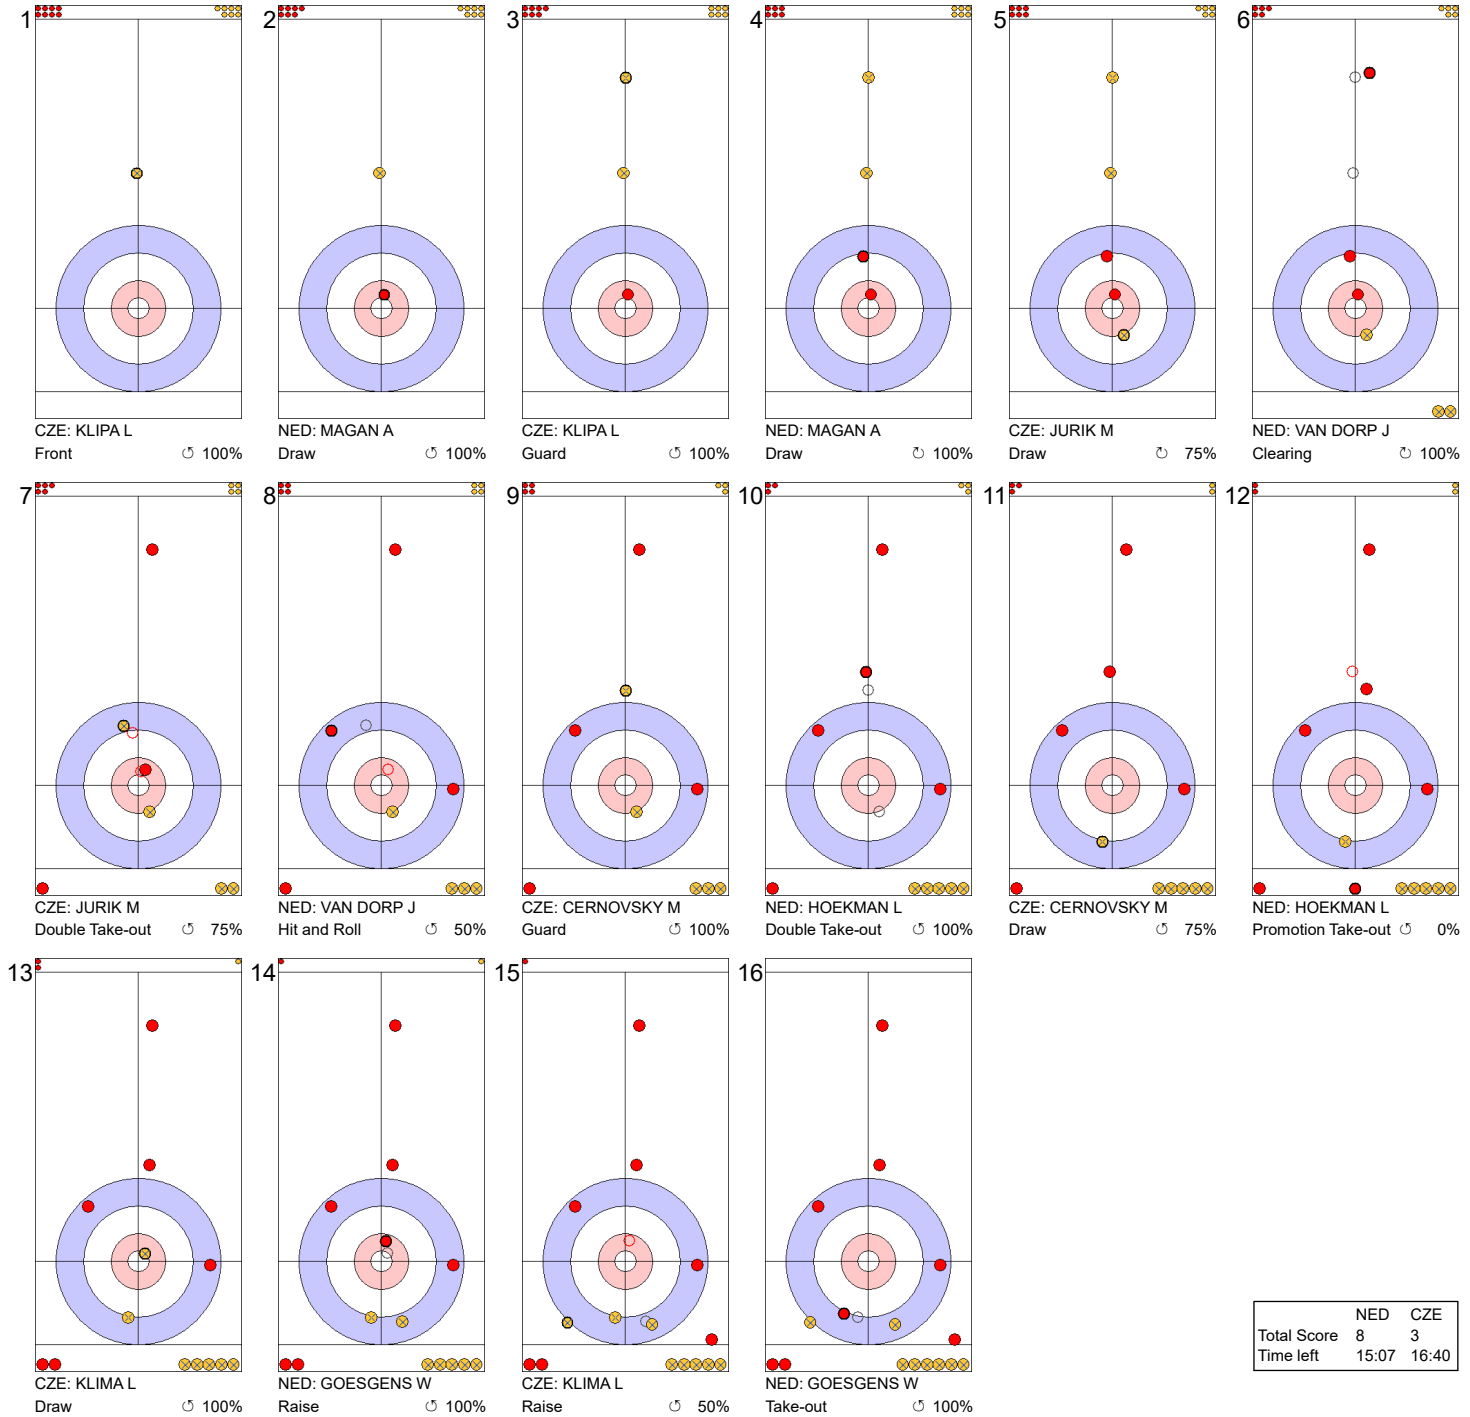

Game - Shot by Shot

Legend:
 ↻ Clockwise ↺ Counter-clockwise - Not considered

Game - Shot by Shot

Legend:
 ↻ Clockwise ↺ Counter-clockwise - Not considered

Game - Shot by Shot

End 4 ● **NED - Netherlands** 4 + 2 (this end) = 6 ● **CZE - Czechia** 1 + 0 (this end) = 1

	NED	CZE
Total Score	6	1
Time left	22:37	23:23

Legend:
 ↻ Clockwise ↺ Counter-clockwise - Not considered

Game - Shot by Shot

End 6 ● **NED - Netherlands** 6 + 2 (this end) = 8 ● **CZE - Czechia** 3 + 0 (this end) = 3

	NED	CZE
Total Score	8	3
Time left	15:07	16:40

Legend:
 ↻ Clockwise ↺ Counter-clockwise - Not considered

Game - Shot by Shot

End 7 ● **NED - Netherlands** 8 + 0 (this end) = 8 ● **CZE - Czechia** 3 + 3 (this end) = 6

	NED	CZE
Total Score	8	6
Time left	10:46	11:26

Legend:
 ↻ Clockwise ↺ Counter-clockwise - Not considered

Game - Shot by Shot

Legend:
 ↻ Clockwise ↺ Counter-clockwise - Not considered

Game - Shot by Shot

End 9 ● **NED - Netherlands** 9 + 0 (this end) = 9 ● **CZE - Czechia** 6 + 1 (this end) = 7