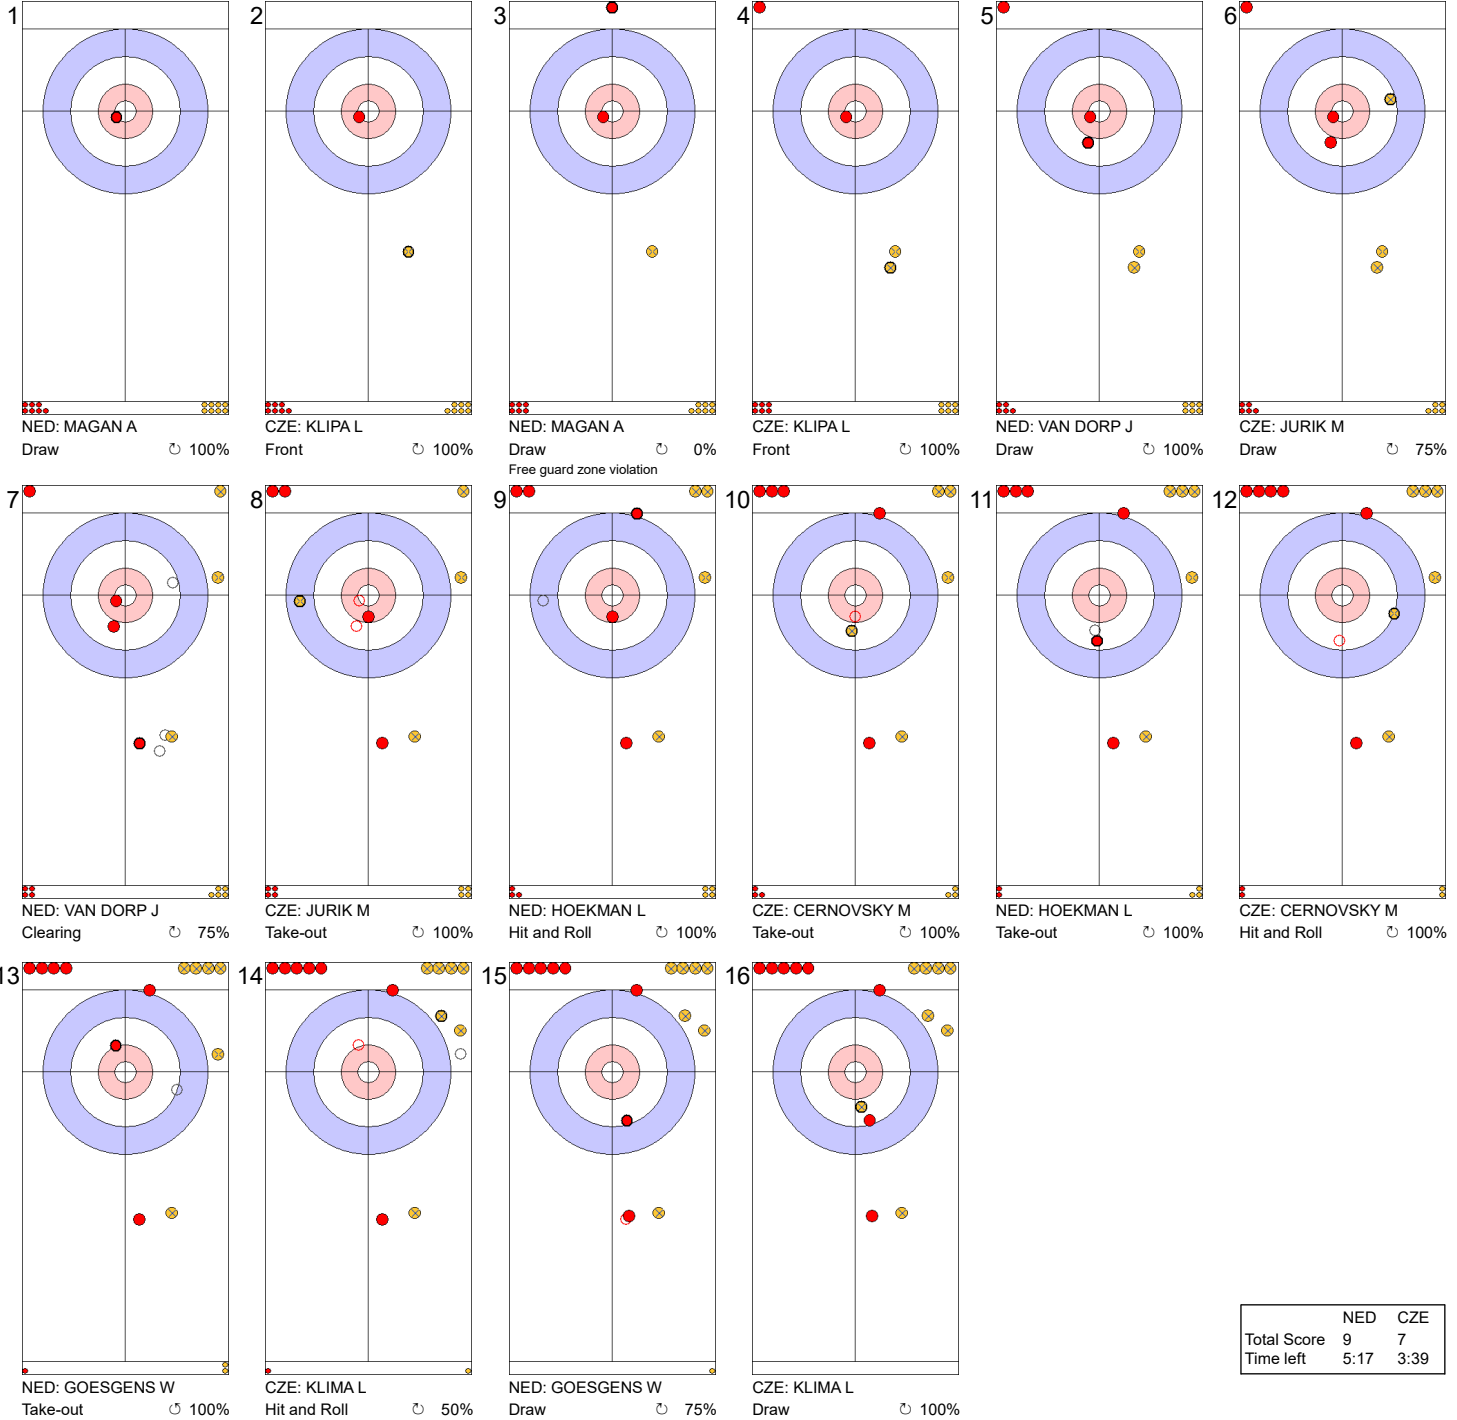

	NED	CZE
Total Score	8	3
Time left	15:07	16:40

Legend:
 ↻ Clockwise ↺ Counter-clockwise - Not considered

Game - Shot by Shot

End 7 ● **NED - Netherlands** 8 + 0 (this end) = 8 ● **CZE - Czechia** 3 + 3 (this end) = 6

	NED	CZE
Total Score	8	6
Time left	10:46	11:26

Legend:
 ↻ Clockwise ↺ Counter-clockwise - Not considered

Game - Shot by Shot

Legend:
 ↻ Clockwise ↺ Counter-clockwise - Not considered

Game - Shot by Shot

End 9 ● **NED - Netherlands** 9 + 0 (this end) = 9 ● **CZE - Czechia** 6 + 1 (this end) = 7

	NED	CZE
Total Score	9	7
Time left	5:17	3:39

Legend:
 ↻ Clockwise ↺ Counter-clockwise - Not considered

Game - Shot by Shot

End 10 ● **NED - Netherlands** 9 + 1 (this end) = 10 ● **CZE - Czechia** 7 + 0 (this end) = 7

	NED	CZE
Total Score	10	7
Time left	3:11	0:02

Legend:
 ↻ Clockwise ↺ Counter-clockwise - Not considered