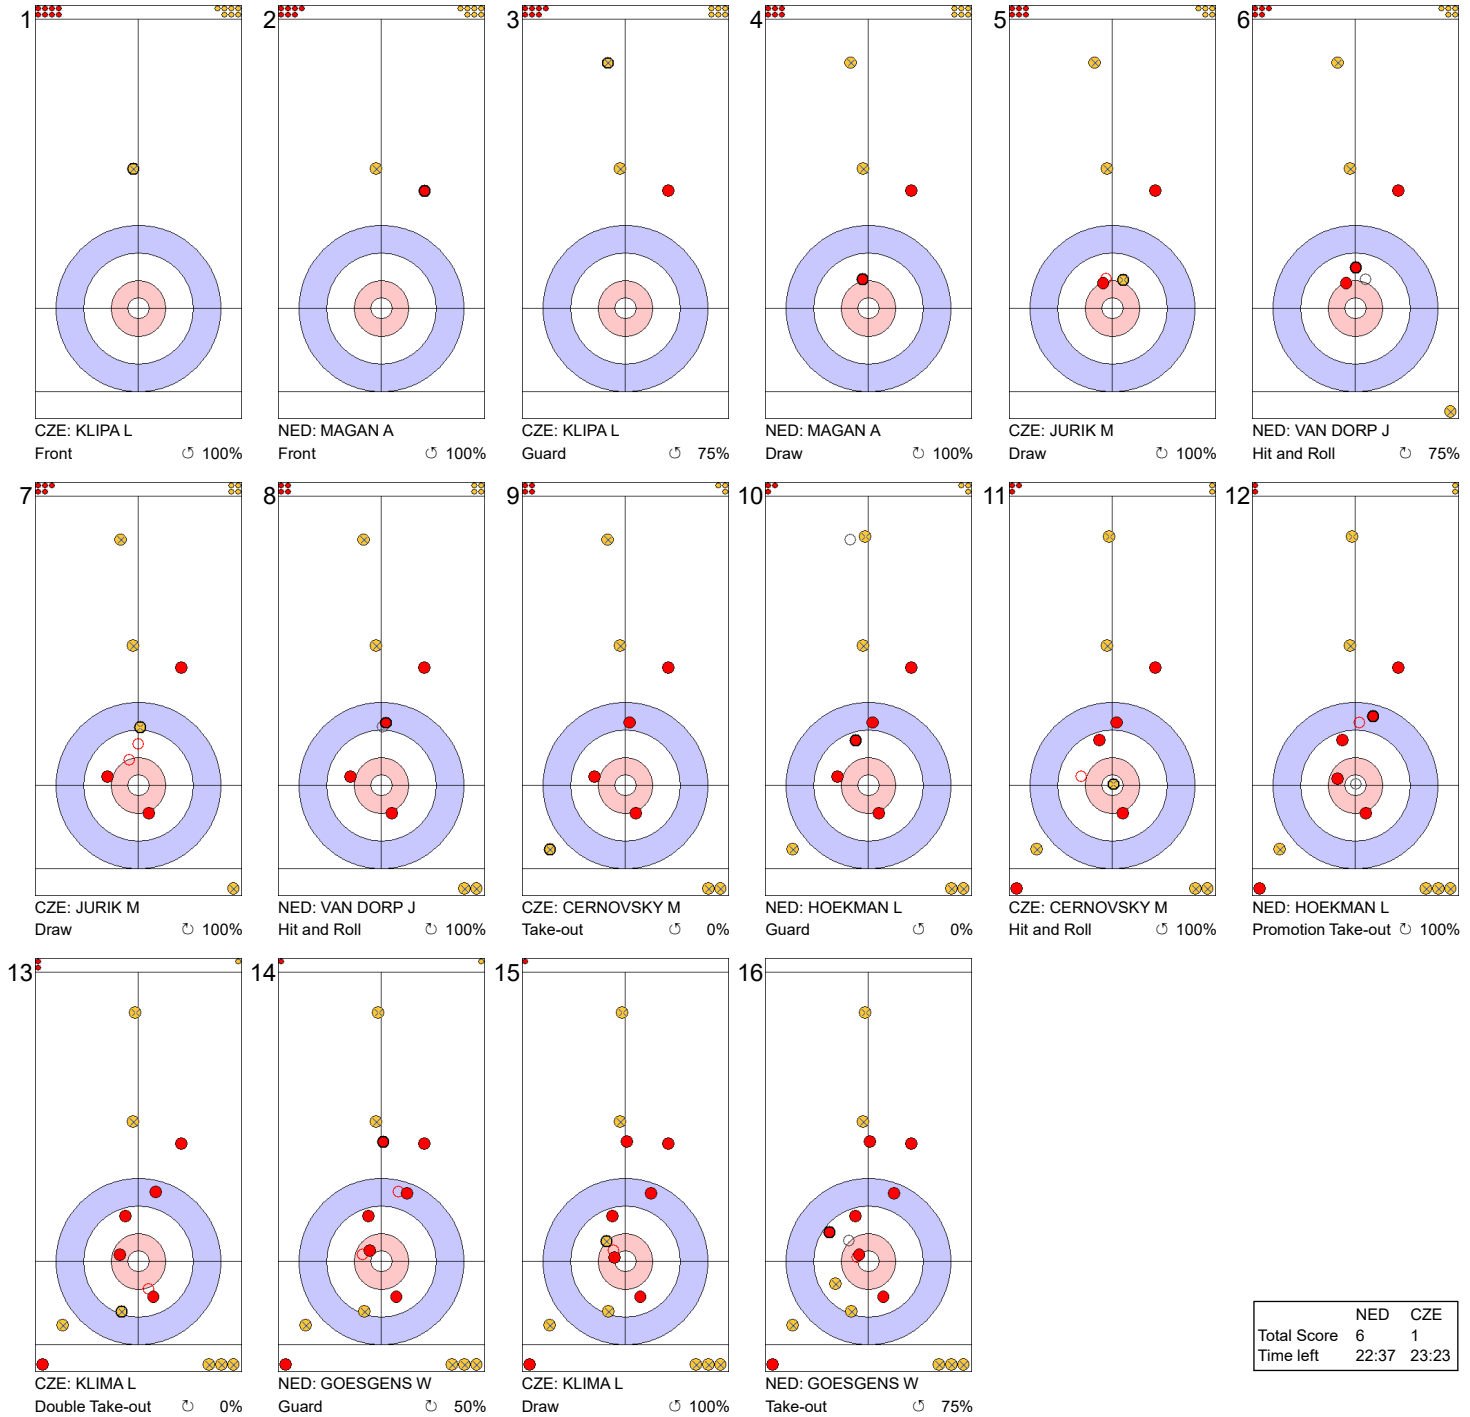

Game - Shot by Shot

Legend:
 ↻ Clockwise ↺ Counter-clockwise - Not considered

Game - Shot by Shot

Legend:
 ↻ Clockwise ↺ Counter-clockwise - Not considered

Game - Shot by Shot

End 4 ● **NED - Netherlands** 4 + 2 (this end) = 6 ● **CZE - Czechia** 1 + 0 (this end) = 1

	NED	CZE
Total Score	6	1
Time left	22:37	23:23

Legend:
 ↻ Clockwise ↺ Counter-clockwise - Not considered

Game - Shot by Shot

End 6 ● **NED - Netherlands** 6 + 2 (this end) = 8 ● **CZE - Czechia** 3 + 0 (this end) = 3

	NED	CZE
Total Score	8	3
Time left	15:07	16:40

Legend:
 ↻ Clockwise ↺ Counter-clockwise - Not considered

Game - Shot by Shot

End 7 ● **NED - Netherlands** 8 + 0 (this end) = 8 ● **CZE - Czechia** 3 + 3 (this end) = 6

	NED	CZE
Total Score	8	6
Time left	10:46	11:26

Legend:
 ↻ Clockwise ↺ Counter-clockwise - Not considered

Game - Shot by Shot

Legend:
 ↻ Clockwise ↺ Counter-clockwise - Not considered

Game - Shot by Shot

End 9 ● **NED - Netherlands** 9 + 0 (this end) = 9 ● **CZE - Czechia** 6 + 1 (this end) = 7