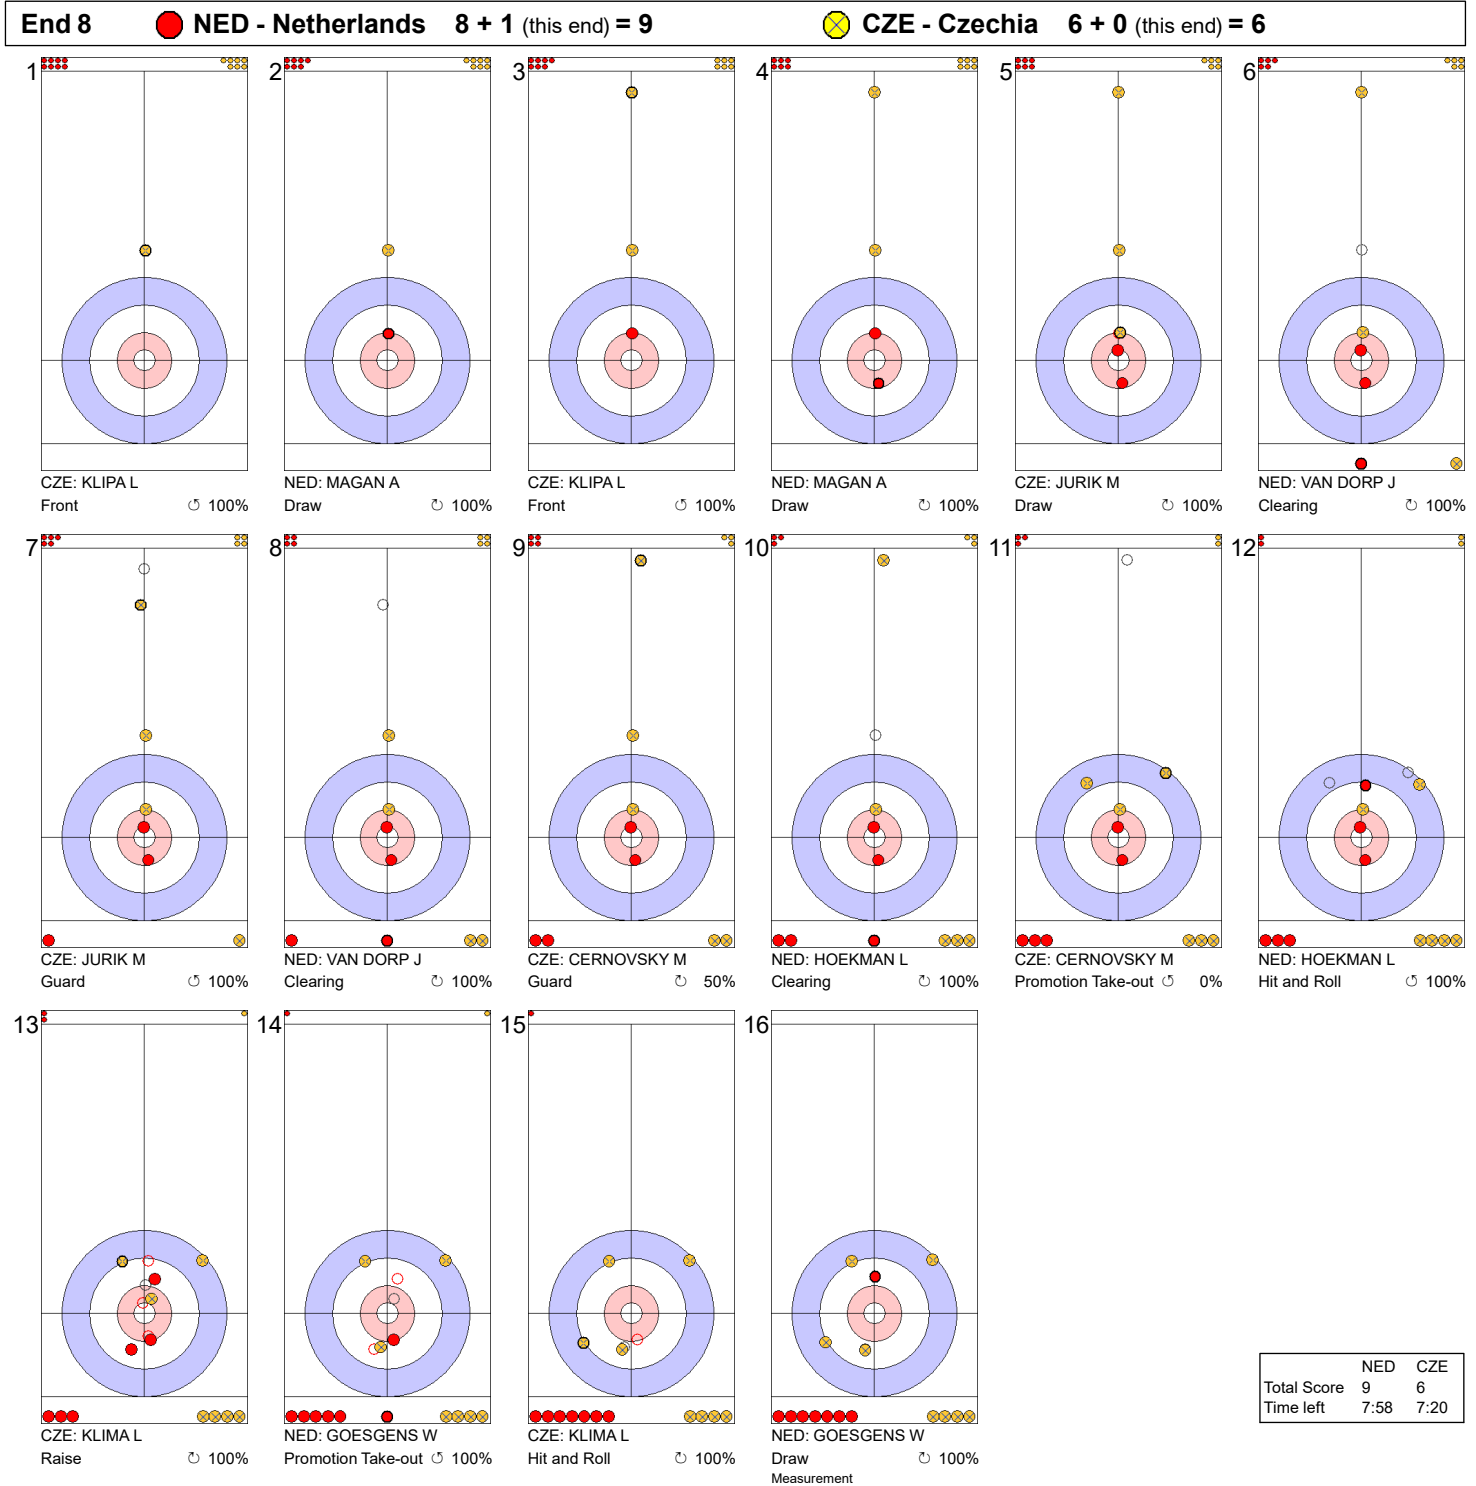

	NED	CZE
Total Score	6	1
Time left	22:37	23:23

Legend:
 ↻ Clockwise ↺ Counter-clockwise - Not considered

Game - Shot by Shot

End 6 ● **NED - Netherlands** 6 + 2 (this end) = 8 ● **CZE - Czechia** 3 + 0 (this end) = 3

	NED	CZE
Total Score	8	3
Time left	15:07	16:40

Legend:
 ↻ Clockwise ↺ Counter-clockwise - Not considered

Game - Shot by Shot

End 7 ● **NED - Netherlands** 8 + 0 (this end) = 8 ● **CZE - Czechia** 3 + 3 (this end) = 6

	NED	CZE
Total Score	8	6
Time left	10:46	11:26

Legend:
 ↻ Clockwise ↺ Counter-clockwise - Not considered

Game - Shot by Shot

Legend:
 ↻ Clockwise ↺ Counter-clockwise - Not considered

Game - Shot by Shot

End 9 ● **NED - Netherlands** 9 + 0 (this end) = 9 ● **CZE - Czechia** 6 + 1 (this end) = 7

	NED	CZE
Total Score	9	7
Time left	5:17	3:39

Legend:
 ↻ Clockwise ↺ Counter-clockwise - Not considered

Game - Shot by Shot

End 10 ● **NED - Netherlands** 9 + 1 (this end) = 10 ● **CZE - Czechia** 7 + 0 (this end) = 7