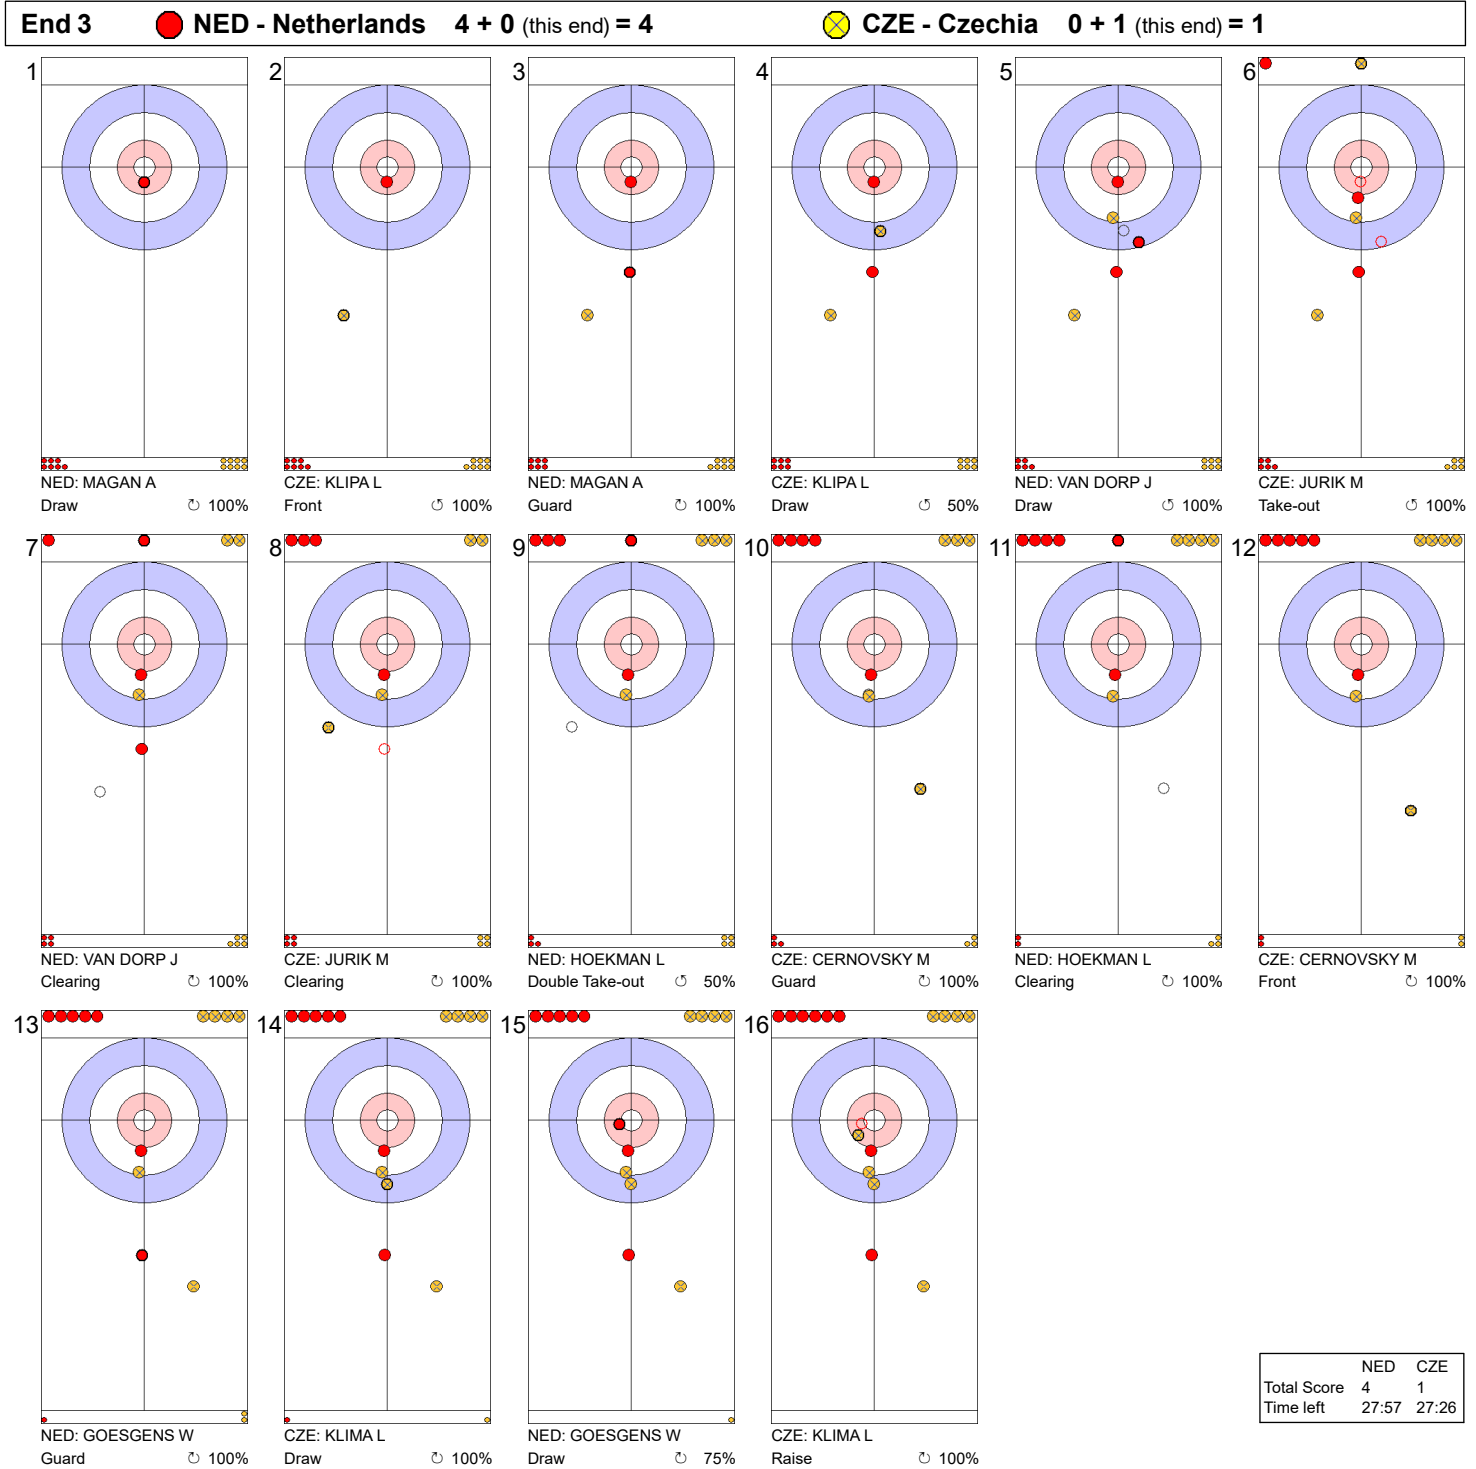

Game - Shot by Shot

Legend:
 ↻ Clockwise ↺ Counter-clockwise - Not considered

Game - Shot by Shot

Legend:
 ↻ Clockwise ↺ Counter-clockwise - Not considered

Game - Shot by Shot

End 4 ● **NED - Netherlands** 4 + 2 (this end) = 6 ● **CZE - Czechia** 1 + 0 (this end) = 1

	NED	CZE
Total Score	6	1
Time left	22:37	23:23

Legend:
 ↻ Clockwise ↺ Counter-clockwise - Not considered

Game - Shot by Shot

End 6 ● **NED - Netherlands** 6 + 2 (this end) = 8 ● **CZE - Czechia** 3 + 0 (this end) = 3

	NED	CZE
Total Score	8	3
Time left	15:07	16:40

Legend:
 ↻ Clockwise ↺ Counter-clockwise - Not considered

Game - Shot by Shot

End 7 ● **NED - Netherlands** 8 + 0 (this end) = 8 ● **CZE - Czechia** 3 + 3 (this end) = 6

	NED	CZE
Total Score	8	6
Time left	10:46	11:26

Legend:
 ↻ Clockwise ↺ Counter-clockwise - Not considered

Game - Shot by Shot

Legend:
 ↻ Clockwise ↺ Counter-clockwise - Not considered

Game - Shot by Shot

End 9 ● **NED - Netherlands** 9 + 0 (this end) = 9 ● **CZE - Czechia** 6 + 1 (this end) = 7