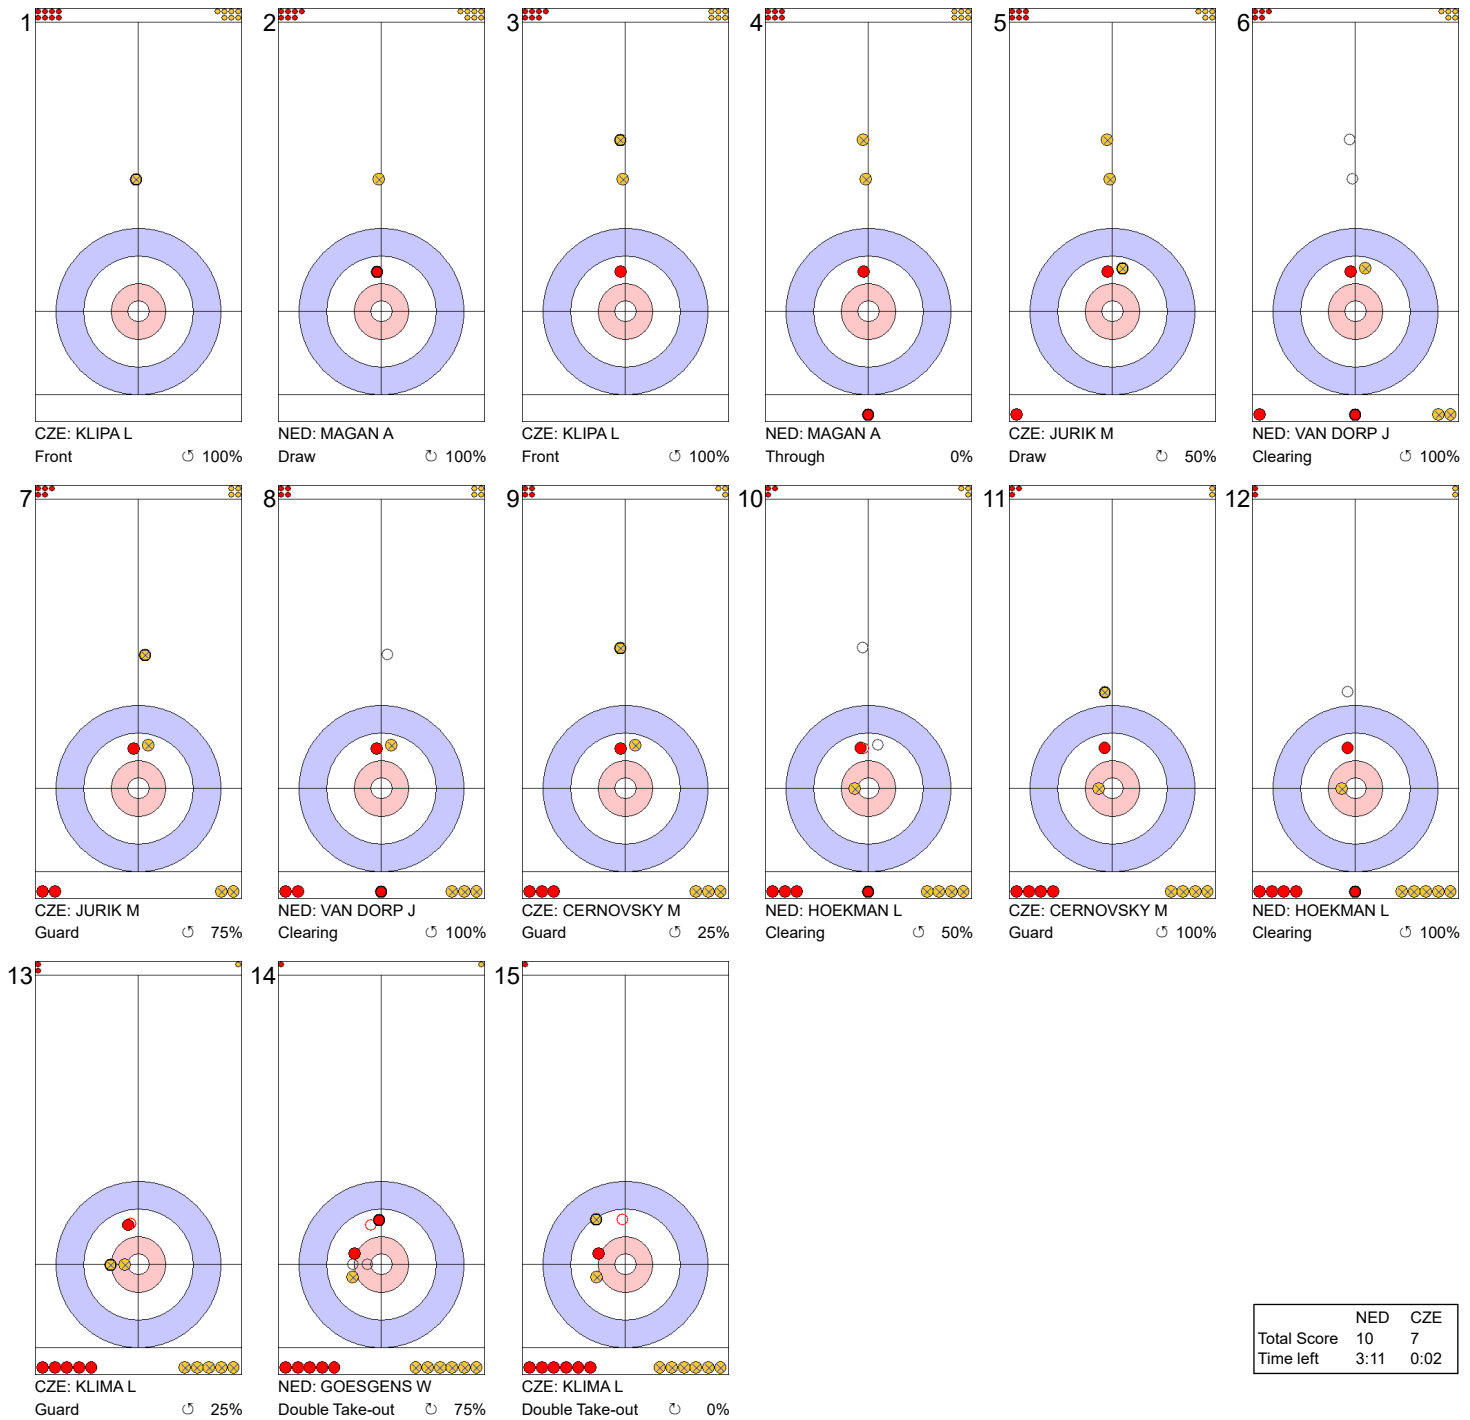

	NED	CZE
Total Score	8	3
Time left	15:07	16:40

Legend:
 ↻ Clockwise ↺ Counter-clockwise - Not considered

Game - Shot by Shot

End 7 ● **NED - Netherlands** 8 + 0 (this end) = 8 ● **CZE - Czechia** 3 + 3 (this end) = 6

	NED	CZE
Total Score	8	6
Time left	10:46	11:26

Legend:
 ↻ Clockwise ↺ Counter-clockwise - Not considered

Game - Shot by Shot

Legend:
 ↻ Clockwise ↺ Counter-clockwise - Not considered

Game - Shot by Shot

End 9 ● **NED - Netherlands** 9 + 0 (this end) = 9 ● **CZE - Czechia** 6 + 1 (this end) = 7

	NED	CZE
Total Score	9	7
Time left	5:17	3:39

Legend:
 ↻ Clockwise ↺ Counter-clockwise - Not considered

Game - Shot by Shot

End 10 ● **NED - Netherlands** 9 + 1 (this end) = 10 ● **CZE - Czechia** 7 + 0 (this end) = 7

	NED	CZE
Total Score	10	7
Time left	3:11	0:02

Legend:
 ↻ Clockwise ↺ Counter-clockwise - Not considered