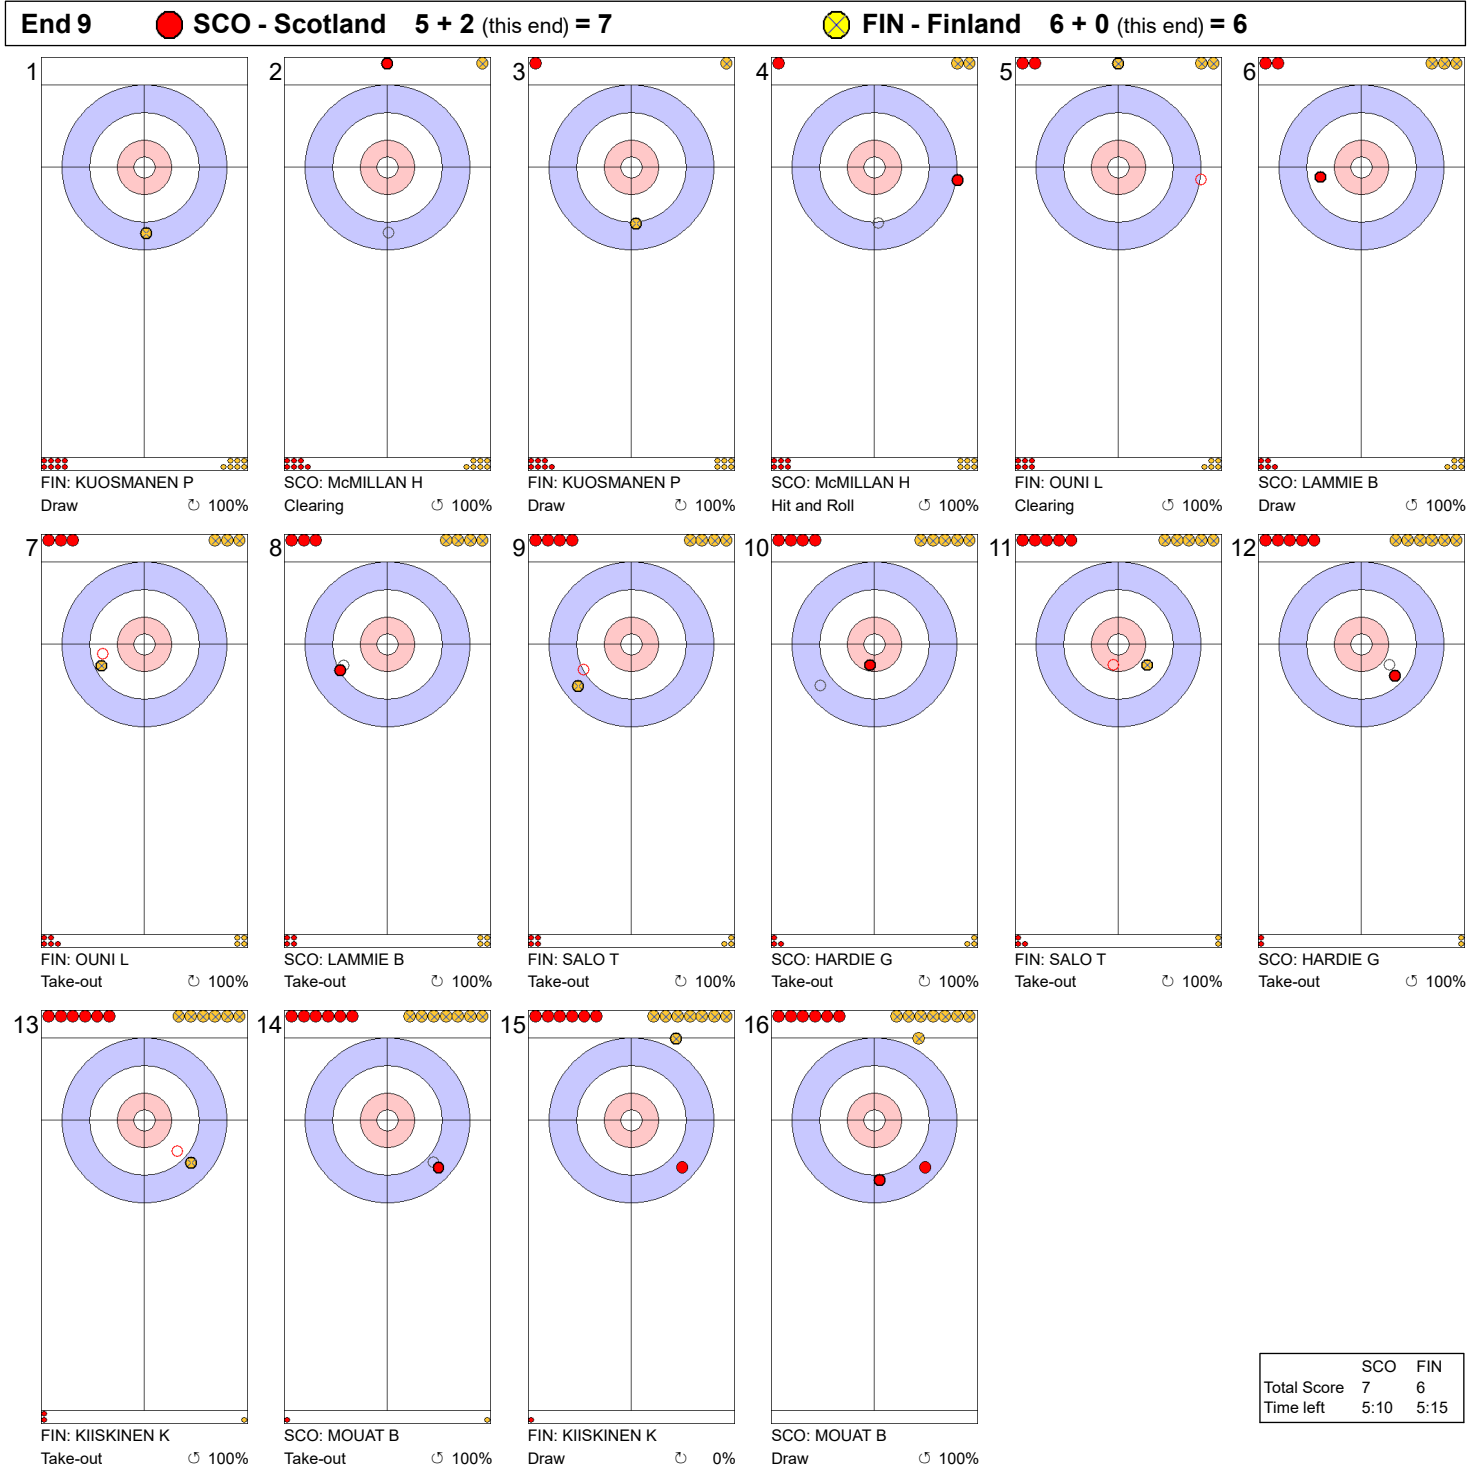

	SCO	FIN
Total Score	3	4
Time left	17:45	19:52

Legend:
 ↻ Clockwise ↺ Counter-clockwise - Not considered

Game - Shot by Shot

Legend:
 ↻ Clockwise ↺ Counter-clockwise - Not considered

Game - Shot by Shot

End 7 ● **SCO - Scotland** 5 + 0 (this end) = 5 ● **FIN - Finland** 4 + 1 (this end) = 5

	SCO	FIN
Total Score	5	5
Time left	11:02	11:24

Legend:
 ↻ Clockwise ↺ Counter-clockwise - Not considered

Game - Shot by Shot

End 8 ● **SCO - Scotland** 5 + 0 (this end) = 5 ● **FIN - Finland** 5 + 1 (this end) = 6

	SCO	FIN
Total Score	5	6
Time left	6:41	7:24

Legend:
 ↻ Clockwise ↺ Counter-clockwise - Not considered

Game - Shot by Shot

Legend:
 ↻ Clockwise ↺ Counter-clockwise - Not considered

Game - Shot by Shot

End 10 ● **SCO - Scotland** **7 + 0** (this end) = **7** ● **FIN - Finland** **6 + 1** (this end) = **7**

	SCO	FIN
Total Score	7	7
Time left	1:57	0:11

Legend:
 ↻ Clockwise ↺ Counter-clockwise - Not considered

Game - Shot by Shot

End 11 ● **SCO - Scotland** 7 + 1 (this end) = 8 ● **FIN - Finland** 7 + 0 (this end) = 7