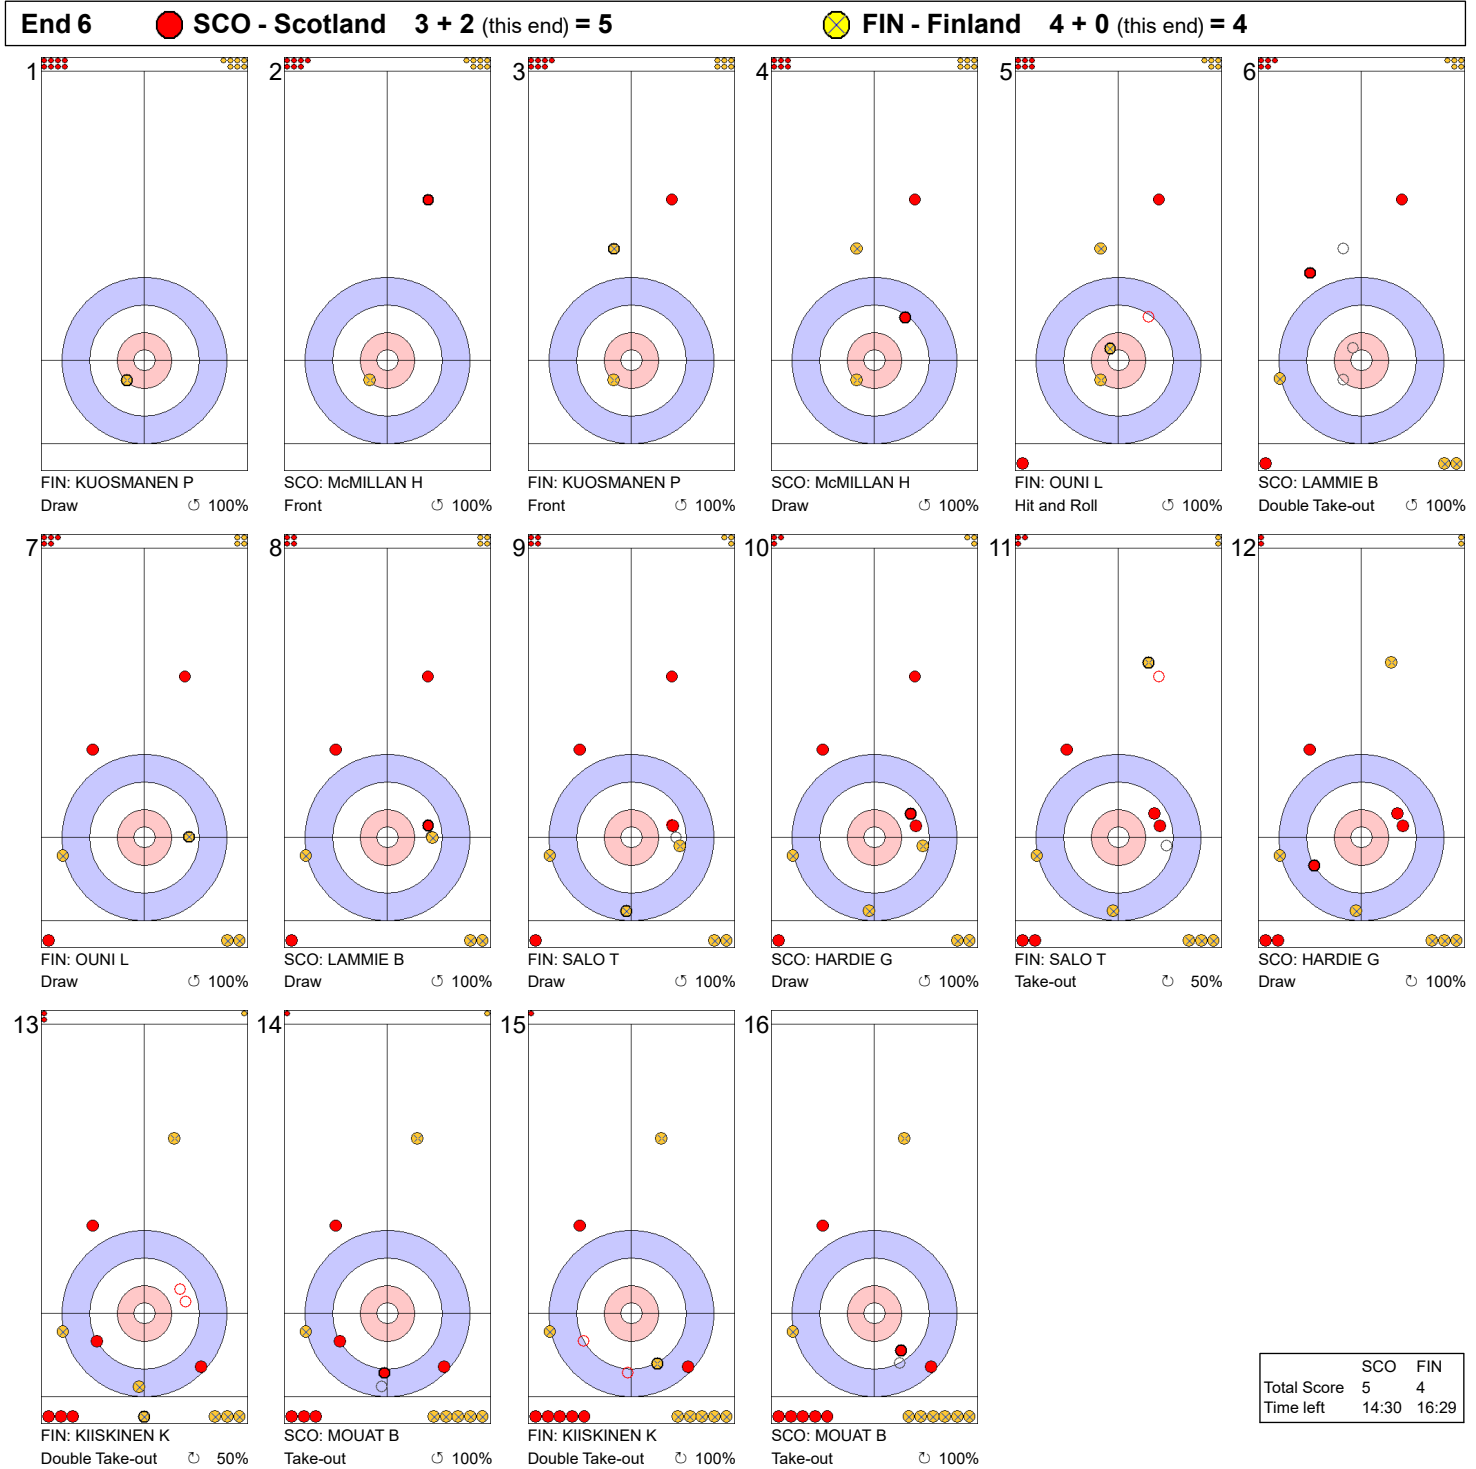

End 3 ● **SCO - Scotland** 1 + 0 (this end) = 1 ● **FIN - Finland** 1 + 1 (this end) = 2

	SCO	FIN
Total Score	1	2
Time left	26:18	28:26

Legend:
 ↻ Clockwise ↺ Counter-clockwise - Not considered

Game - Shot by Shot

	SCO	FIN
Total Score	3	2
Time left	22:13	25:31

Legend:
 ↻ Clockwise ↺ Counter-clockwise - Not considered

Game - Shot by Shot

End 5 ● **SCO - Scotland** 3 + 0 (this end) = 3 ● **FIN - Finland** 2 + 2 (this end) = 4

	SCO	FIN
Total Score	3	4
Time left	17:45	19:52

Legend:
 ↻ Clockwise ↺ Counter-clockwise - Not considered

Game - Shot by Shot

Legend:
 ↻ Clockwise ↺ Counter-clockwise - Not considered

Game - Shot by Shot

End 7 ● **SCO - Scotland** 5 + 0 (this end) = 5 ● **FIN - Finland** 4 + 1 (this end) = 5

	SCO	FIN
Total Score	5	5
Time left	11:02	11:24

Legend:
 ↻ Clockwise ↺ Counter-clockwise - Not considered

Game - Shot by Shot

End 8 ● **SCO - Scotland** 5 + 0 (this end) = 5 ● **FIN - Finland** 5 + 1 (this end) = 6