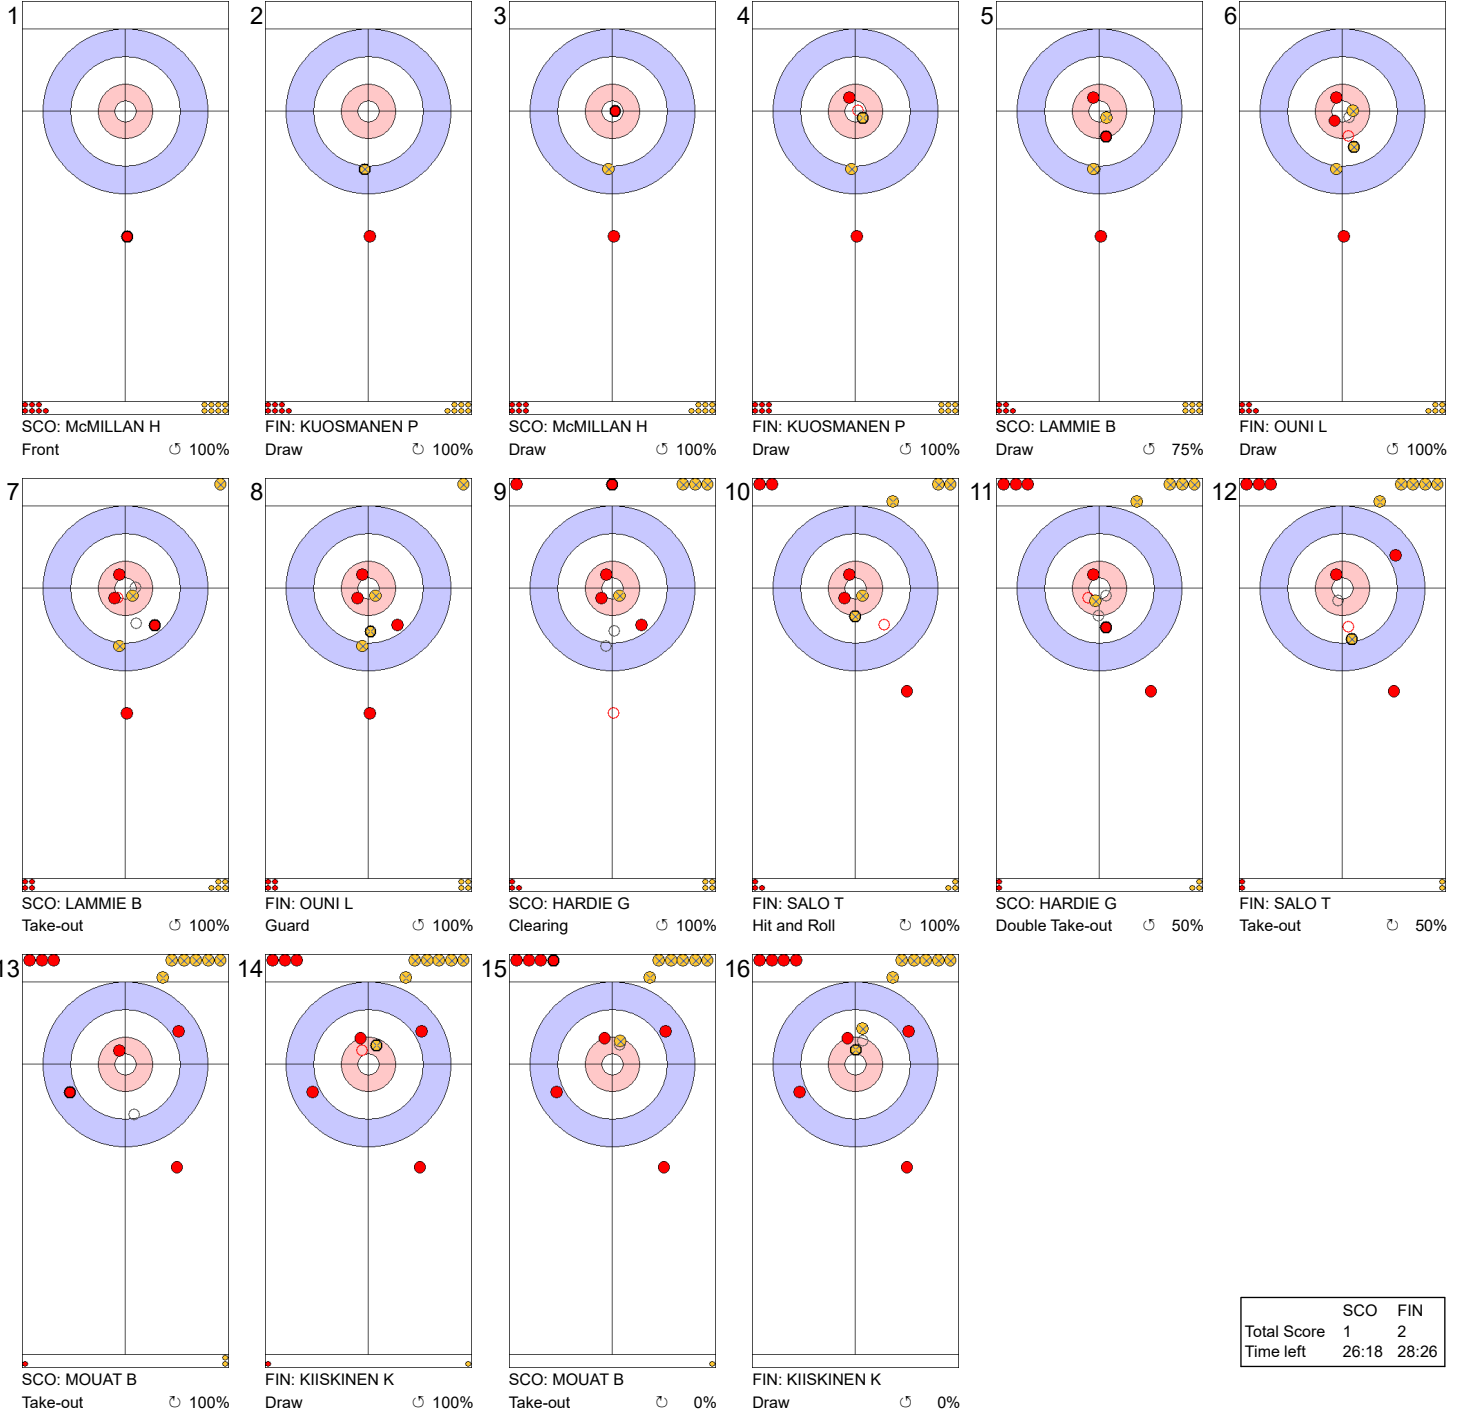

Game - Shot by Shot

Legend:
 ↻ Clockwise ↺ Counter-clockwise - Not considered

Game - Shot by Shot

	SCO	FIN
Total Score	1	1
Time left	30:24	31:32

Legend:
 ⌚ Clockwise ⌚ Counter-clockwise - Not considered

Game - Shot by Shot

End 3 ● **SCO - Scotland** 1 + 0 (this end) = 1 ● **FIN - Finland** 1 + 1 (this end) = 2

	SCO	FIN
Total Score	1	2
Time left	26:18	28:26

Legend:
 ↻ Clockwise ↺ Counter-clockwise - Not considered

Game - Shot by Shot

	SCO	FIN
Total Score	3	2
Time left	22:13	25:31

Legend:
 ↻ Clockwise ↺ Counter-clockwise - Not considered

Game - Shot by Shot

End 5 ● **SCO - Scotland** 3 + 0 (this end) = 3 ● **FIN - Finland** 2 + 2 (this end) = 4

	SCO	FIN
Total Score	3	4
Time left	17:45	19:52

Legend:
 ↻ Clockwise ↺ Counter-clockwise - Not considered

Game - Shot by Shot

Legend:
 ↻ Clockwise ↺ Counter-clockwise - Not considered

Game - Shot by Shot

End 7 ● **SCO - Scotland** 5 + 0 (this end) = 5 ● **FIN - Finland** 4 + 1 (this end) = 5