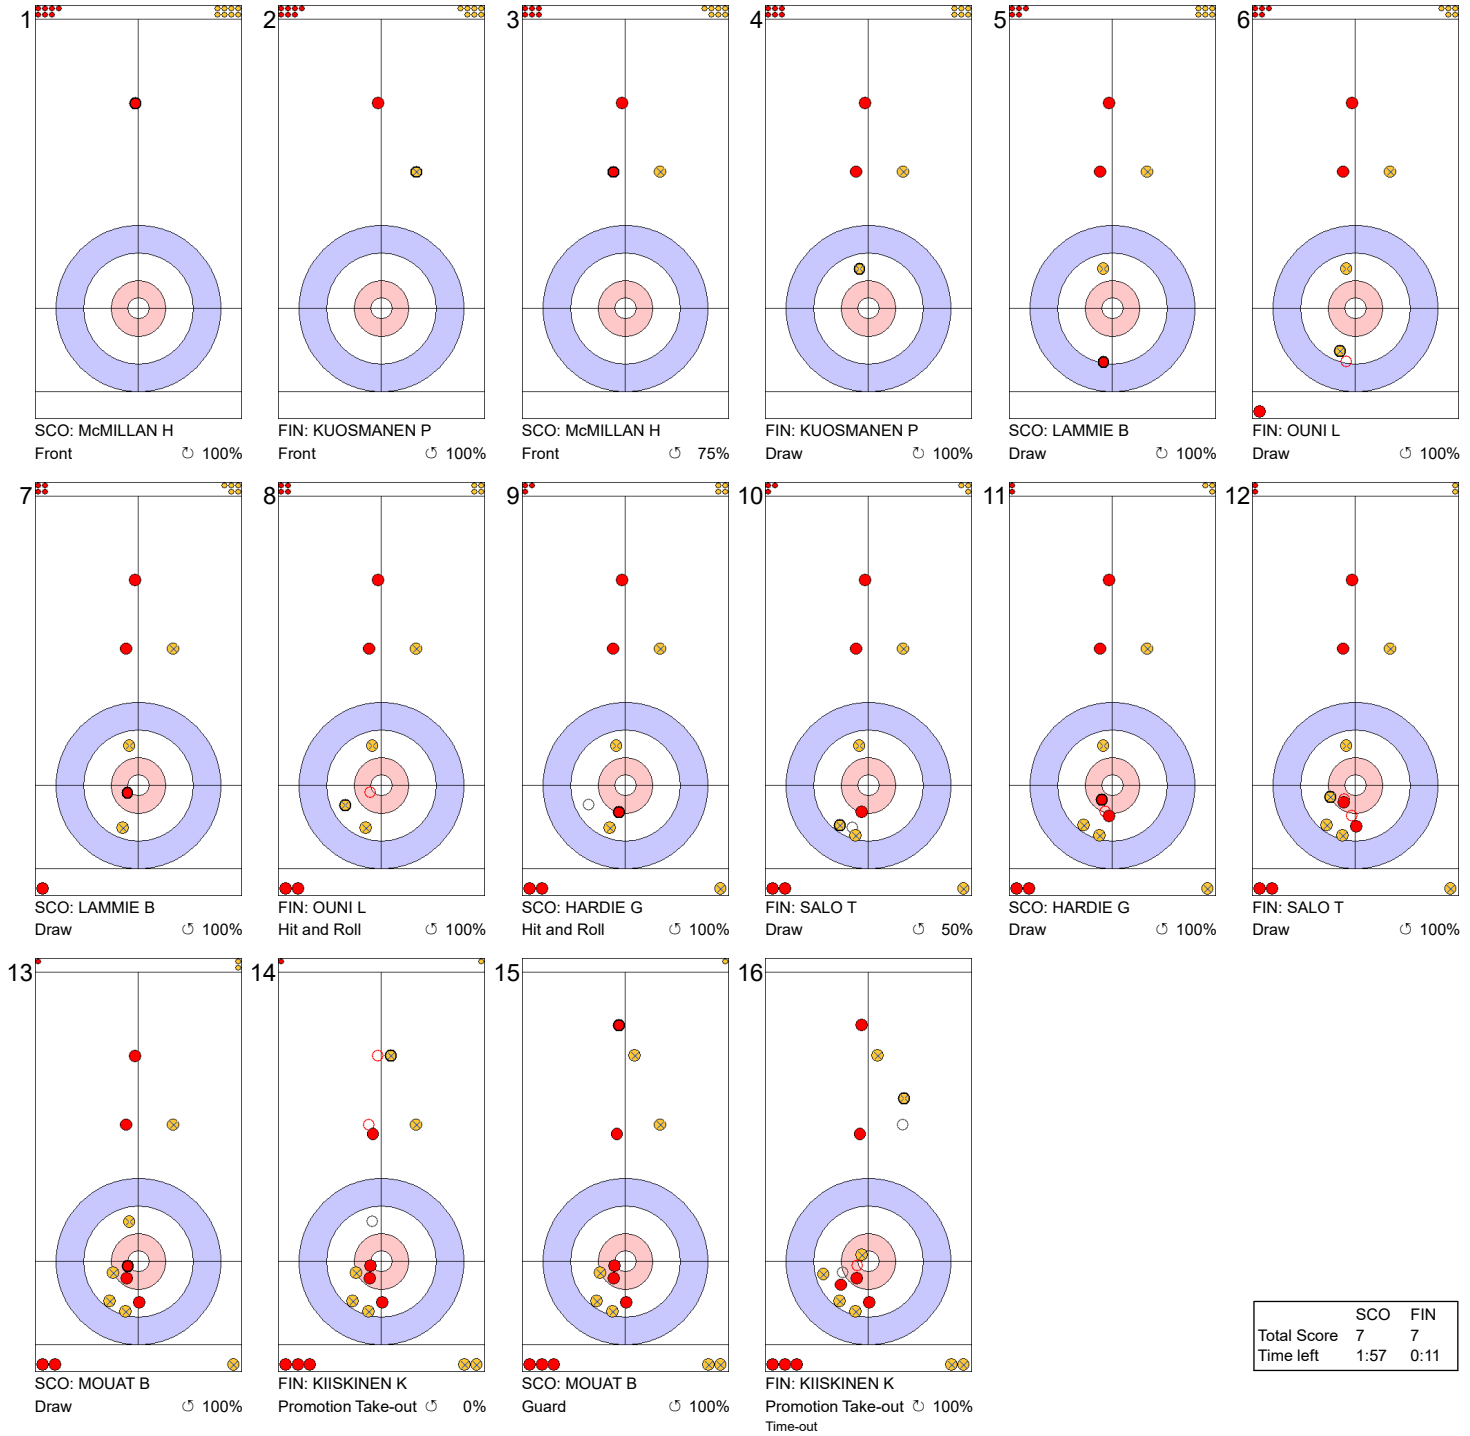

	SCO	FIN
Total Score	5	5
Time left	11:02	11:24

Legend:
 ↻ Clockwise ↺ Counter-clockwise - Not considered

Game - Shot by Shot

End 8 ● **SCO - Scotland** 5 + 0 (this end) = 5 ● **FIN - Finland** 5 + 1 (this end) = 6

	SCO	FIN
Total Score	5	6
Time left	6:41	7:24

Legend:
 ↻ Clockwise ↺ Counter-clockwise - Not considered

Game - Shot by Shot

Legend:
 ↻ Clockwise ↺ Counter-clockwise - Not considered

Game - Shot by Shot

End 10 ● **SCO - Scotland** **7 + 0** (this end) = **7** ● **FIN - Finland** **6 + 1** (this end) = **7**

	SCO	FIN
Total Score	7	7
Time left	1:57	0:11

Legend:
 ↻ Clockwise ↺ Counter-clockwise - Not considered

Game - Shot by Shot

End 11 ● **SCO - Scotland** 7 + 1 (this end) = 8 ● **FIN - Finland** 7 + 0 (this end) = 7

	SCO	FIN
Total Score	8	7
Time left	1:24	2:38

Legend:
 ⤵ Clockwise ⤴ Counter-clockwise - Not considered