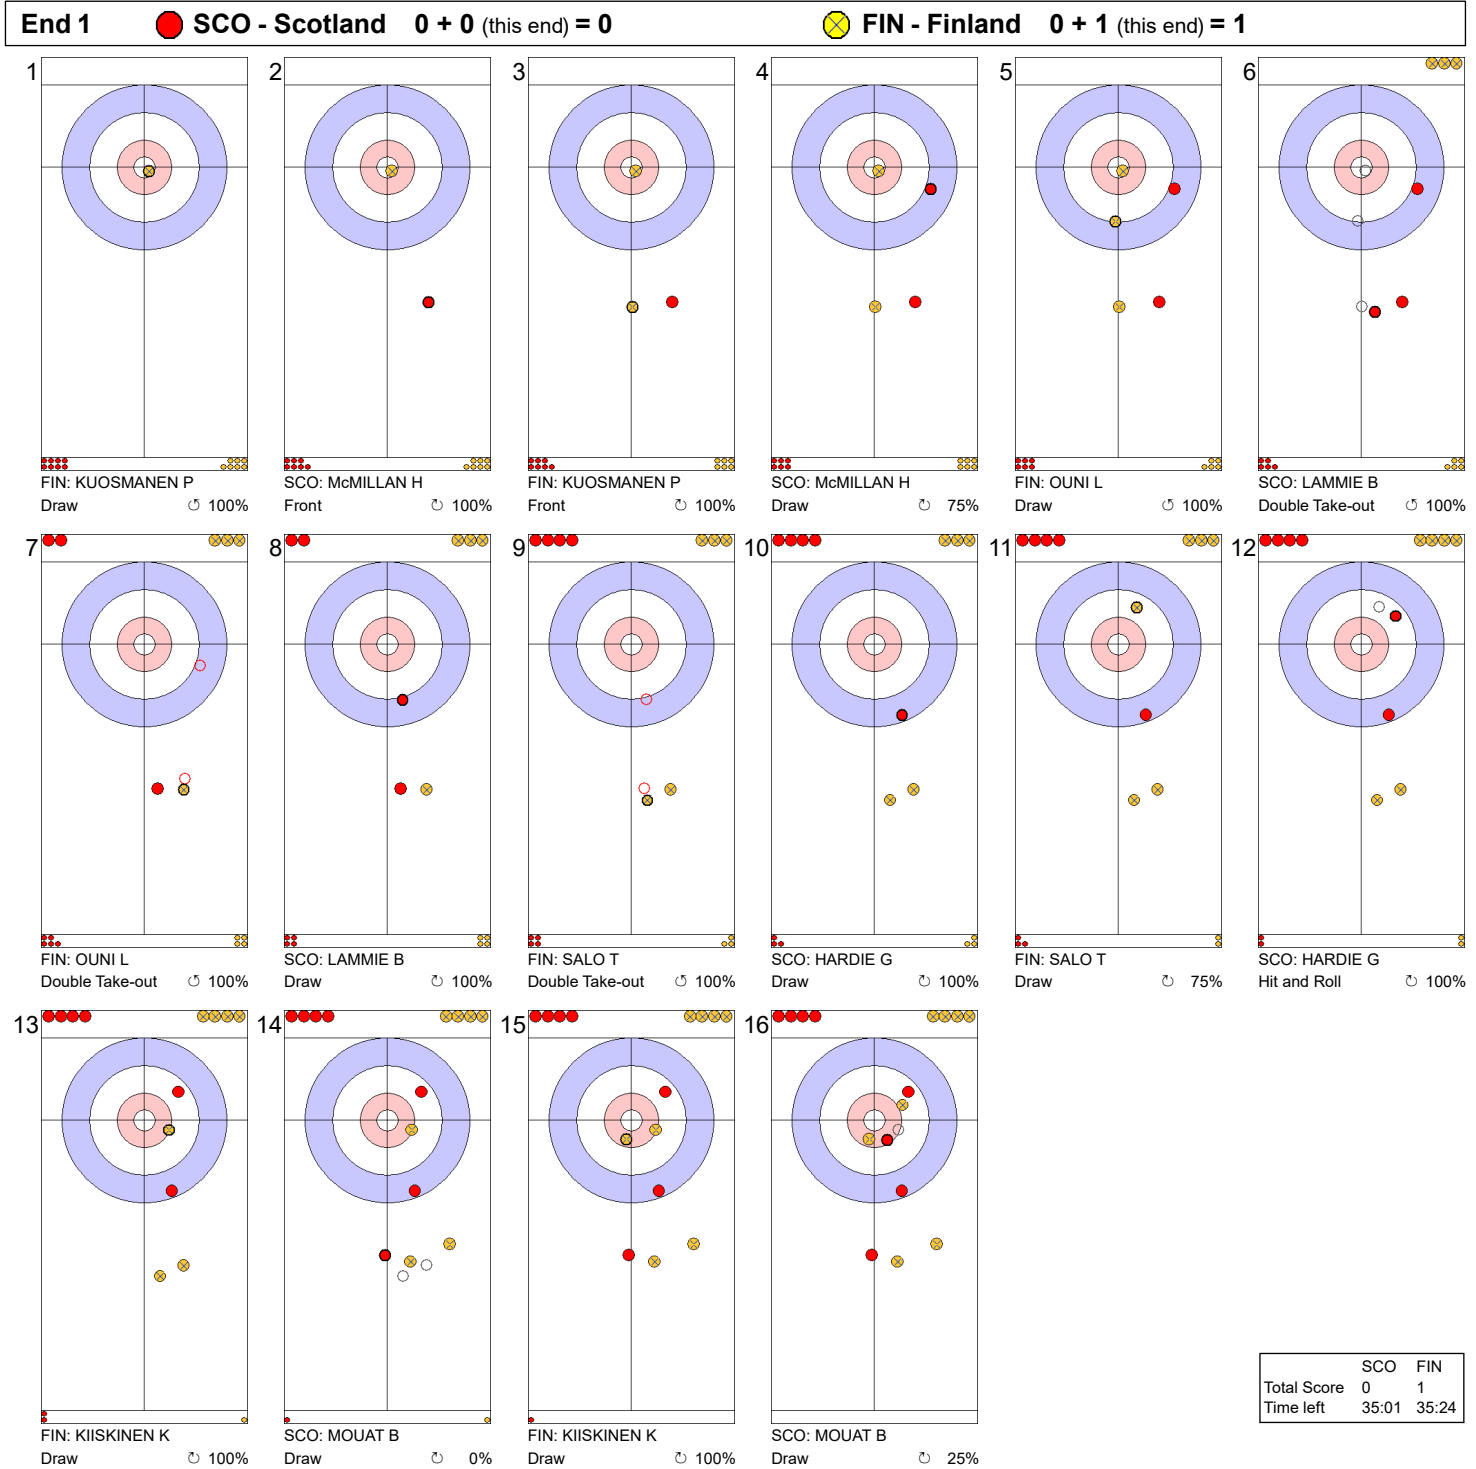

Game - Shot by Shot

Legend:
 ↻ Clockwise ↺ Counter-clockwise - Not considered

Game - Shot by Shot

	SCO	FIN
Total Score	1	1
Time left	30:24	31:32

Legend:
 ⌚ Clockwise ⌚ Counter-clockwise - Not considered

Game - Shot by Shot

End 3 ● **SCO - Scotland** 1 + 0 (this end) = 1 ● **FIN - Finland** 1 + 1 (this end) = 2

	SCO	FIN
Total Score	1	2
Time left	26:18	28:26

Legend:
 ↻ Clockwise ↺ Counter-clockwise - Not considered

Game - Shot by Shot

	SCO	FIN
Total Score	3	2
Time left	22:13	25:31

Legend:
 ↻ Clockwise ↺ Counter-clockwise - Not considered

Game - Shot by Shot

End 5 ● **SCO - Scotland** 3 + 0 (this end) = 3 ● **FIN - Finland** 2 + 2 (this end) = 4

	SCO	FIN
Total Score	3	4
Time left	17:45	19:52

Legend:
 ↻ Clockwise ↺ Counter-clockwise - Not considered

Game - Shot by Shot

Legend:
 ↻ Clockwise ↺ Counter-clockwise - Not considered

Game - Shot by Shot

End 7 ● **SCO - Scotland** 5 + 0 (this end) = 5 ● **FIN - Finland** 4 + 1 (this end) = 5