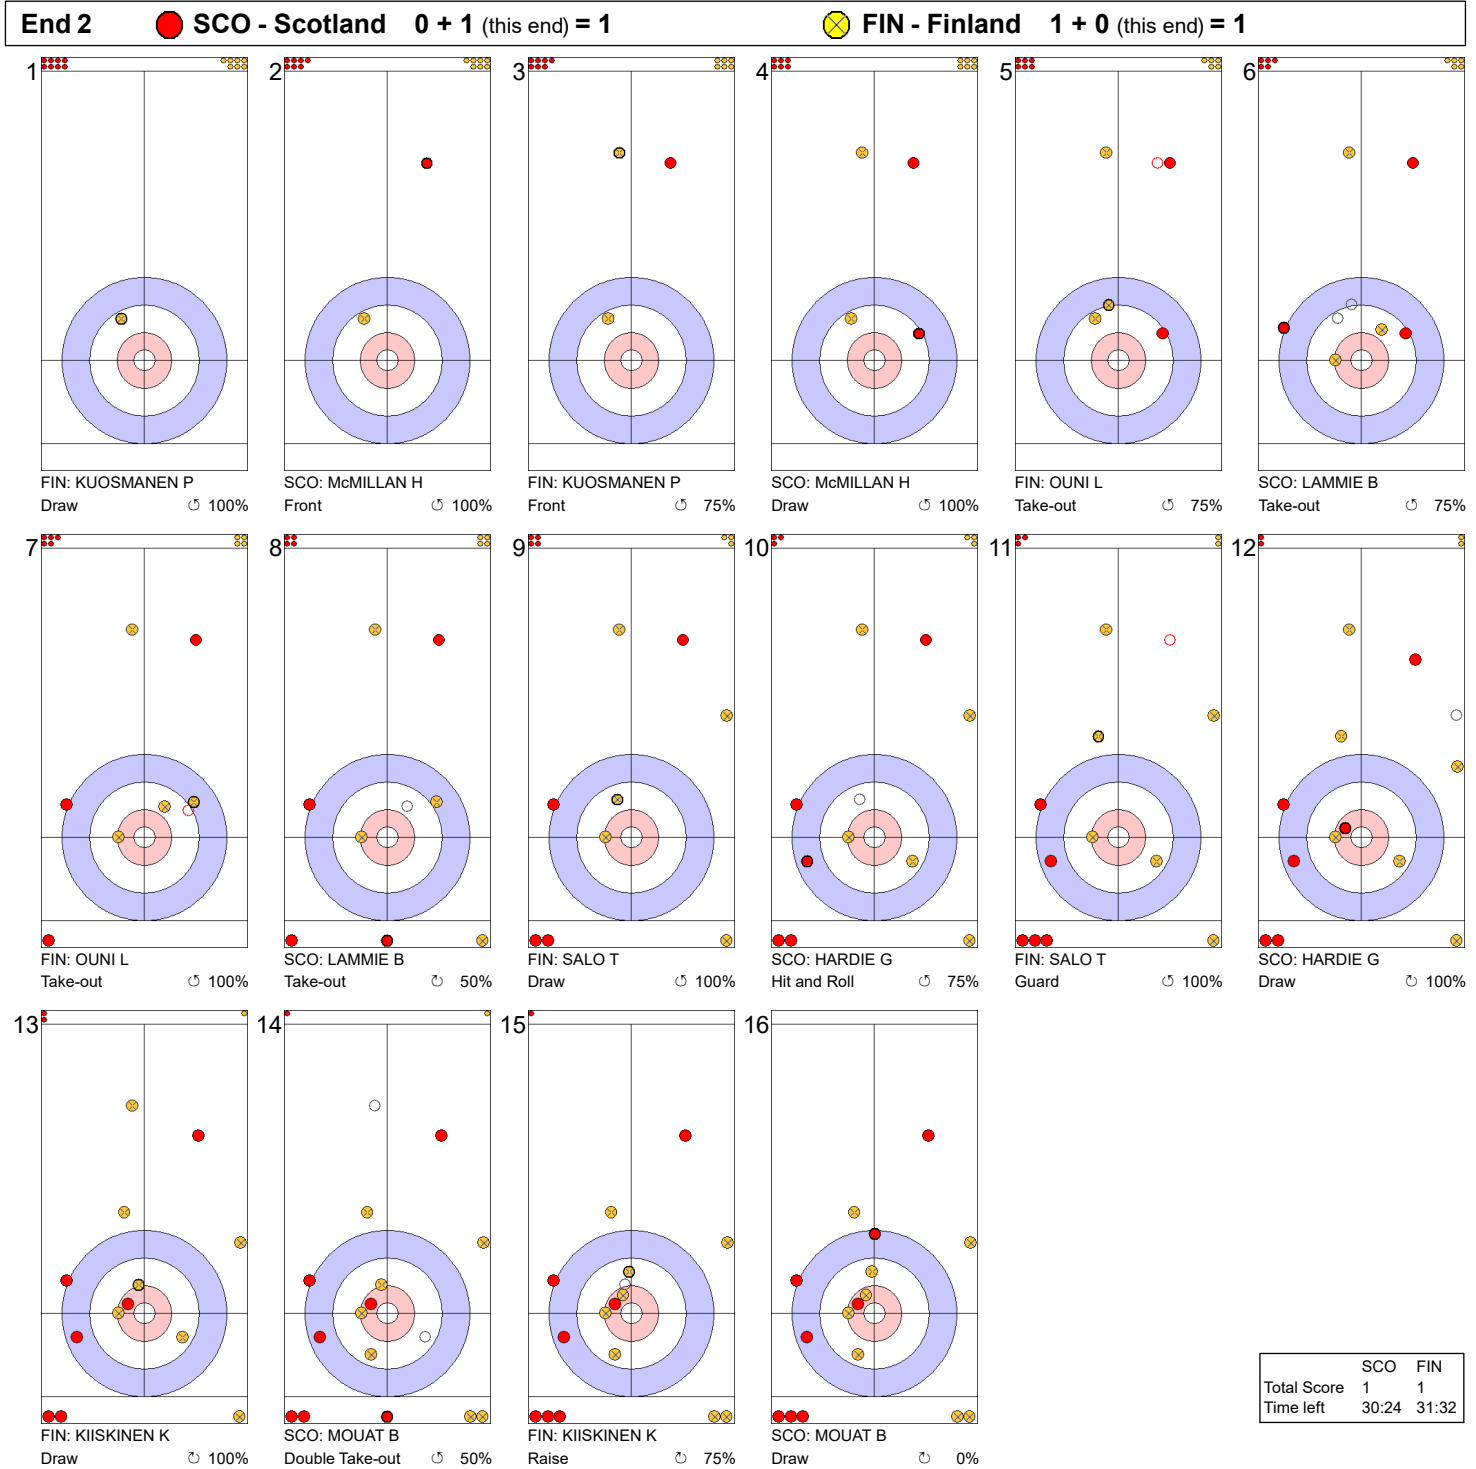

Game - Shot by Shot

Legend:
 ↻ Clockwise ↺ Counter-clockwise - Not considered

Game - Shot by Shot

	SCO	FIN
Total Score	1	1
Time left	30:24	31:32

Legend:
 ⌚ Clockwise ⌚ Counter-clockwise - Not considered

Game - Shot by Shot

End 3 ● **SCO - Scotland** 1 + 0 (this end) = 1 ● **FIN - Finland** 1 + 1 (this end) = 2

	SCO	FIN
Total Score	1	2
Time left	26:18	28:26

Legend:
 ↻ Clockwise ↺ Counter-clockwise - Not considered

Game - Shot by Shot

	SCO	FIN
Total Score	3	2
Time left	22:13	25:31

Legend:
 ↻ Clockwise ↺ Counter-clockwise - Not considered

Game - Shot by Shot

End 5 ● **SCO - Scotland** 3 + 0 (this end) = 3 ● **FIN - Finland** 2 + 2 (this end) = 4

	SCO	FIN
Total Score	3	4
Time left	17:45	19:52

Legend:
 ↻ Clockwise ↺ Counter-clockwise - Not considered

Game - Shot by Shot

Legend:
 ↻ Clockwise ↺ Counter-clockwise - Not considered

Game - Shot by Shot

End 7 ● **SCO - Scotland** 5 + 0 (this end) = 5 ● **FIN - Finland** 4 + 1 (this end) = 5