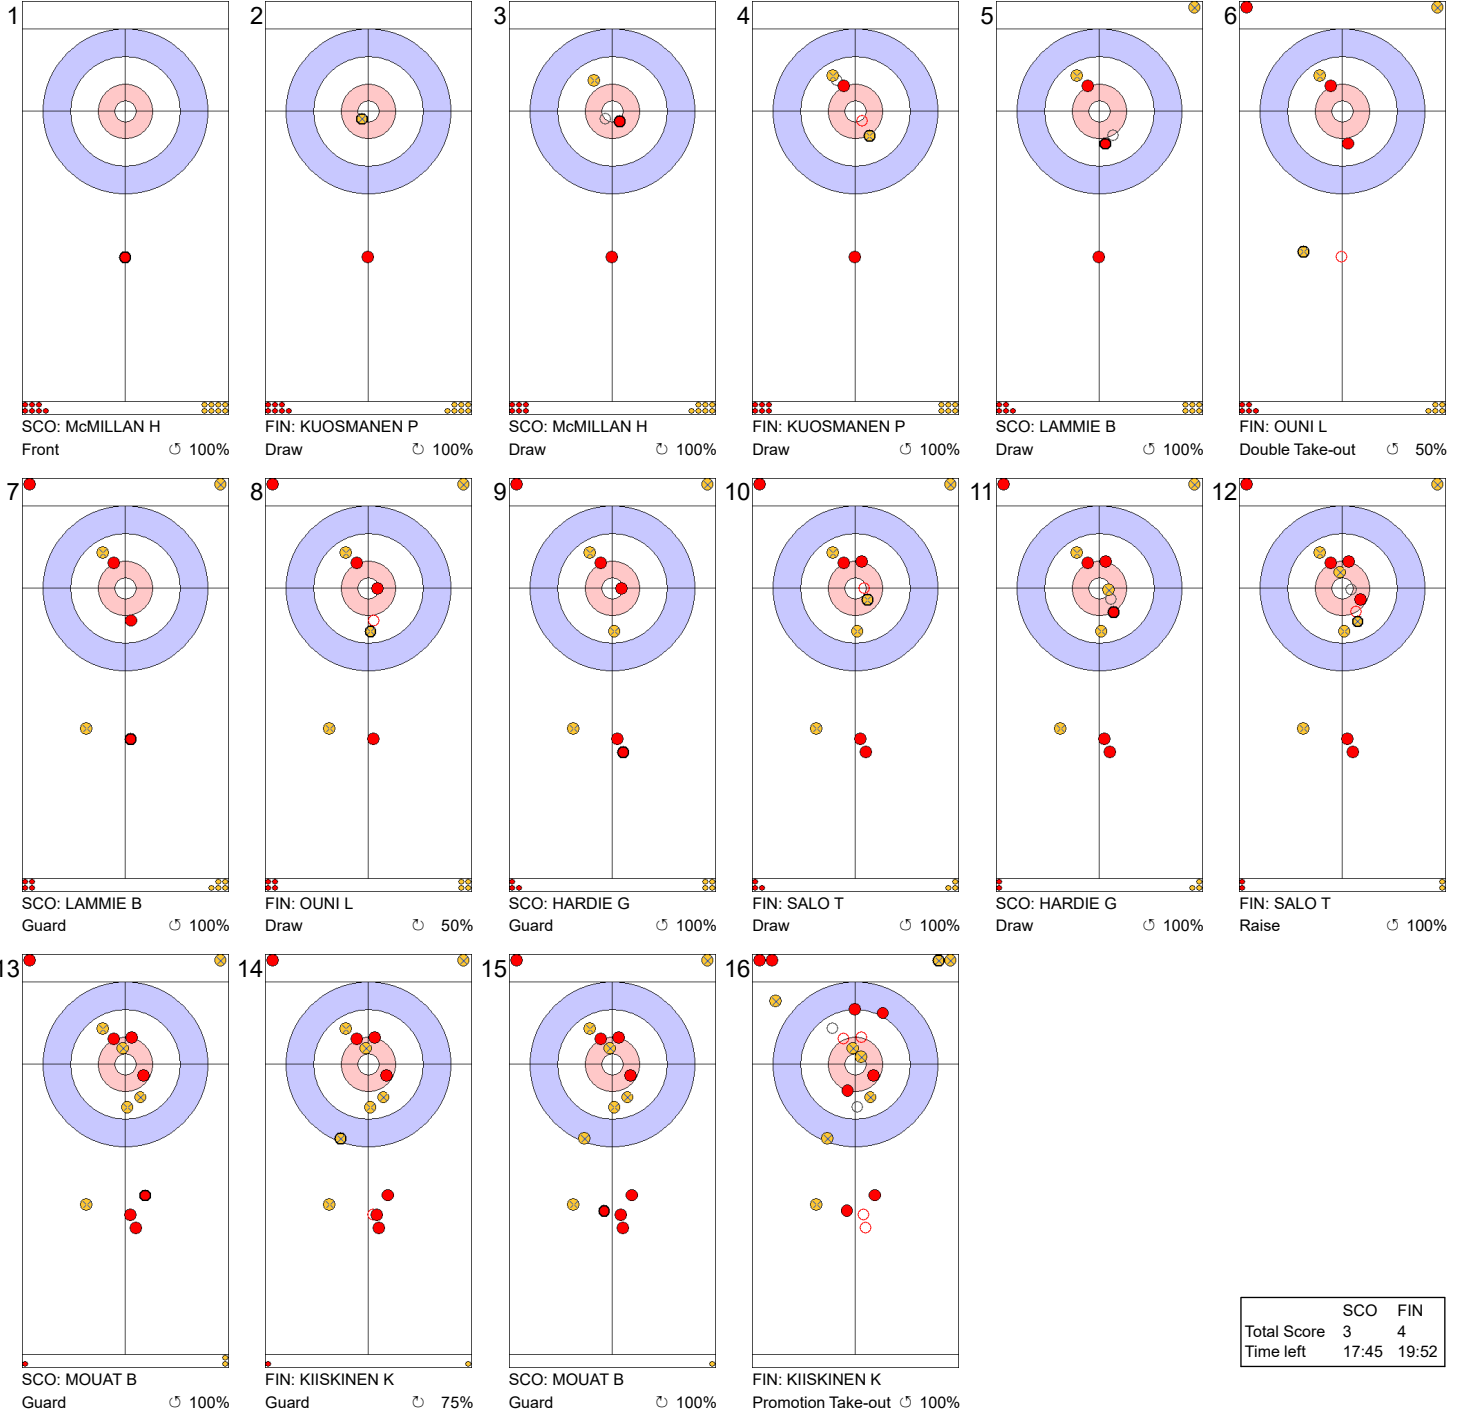

Game - Shot by Shot

Legend:
 ↻ Clockwise ↺ Counter-clockwise - Not considered

Game - Shot by Shot

	SCO	FIN
Total Score	1	1
Time left	30:24	31:32

Legend:
 ⌚ Clockwise ⌚ Counter-clockwise - Not considered

Game - Shot by Shot

End 3 ● **SCO - Scotland** 1 + 0 (this end) = 1 ● **FIN - Finland** 1 + 1 (this end) = 2

	SCO	FIN
Total Score	1	2
Time left	26:18	28:26

Legend:
 ↻ Clockwise ↺ Counter-clockwise - Not considered

Game - Shot by Shot

	SCO	FIN
Total Score	3	2
Time left	22:13	25:31

Legend:
 ↻ Clockwise ↺ Counter-clockwise - Not considered

Game - Shot by Shot

End 5 ● **SCO - Scotland** 3 + 0 (this end) = 3 ● **FIN - Finland** 2 + 2 (this end) = 4

	SCO	FIN
Total Score	3	4
Time left	17:45	19:52

Legend:
 ↻ Clockwise ↺ Counter-clockwise - Not considered

Game - Shot by Shot

Legend:
 ↻ Clockwise ↺ Counter-clockwise - Not considered

Game - Shot by Shot

End 7 ● **SCO - Scotland** 5 + 0 (this end) = 5 ● **FIN - Finland** 4 + 1 (this end) = 5