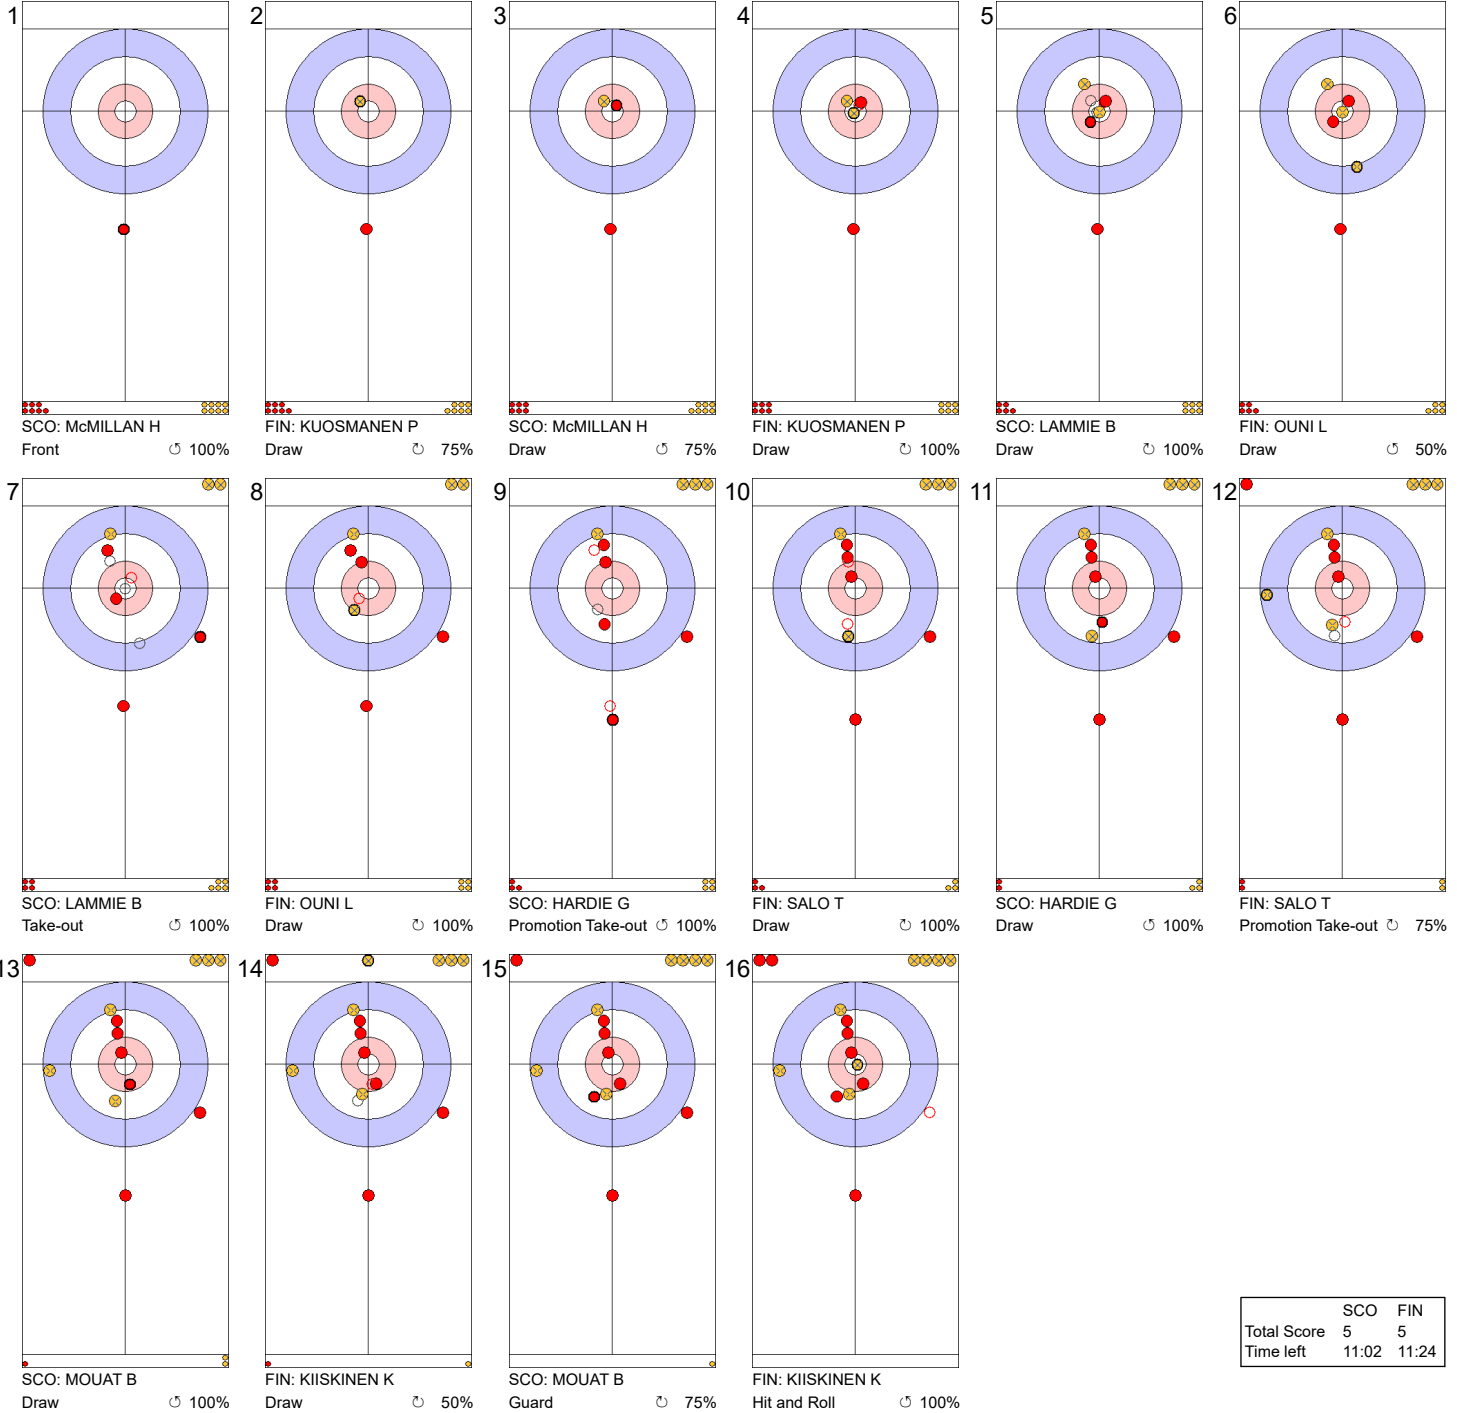

	SCO	FIN
Total Score	3	2
Time left	22:13	25:31

Legend:
 ↻ Clockwise ↺ Counter-clockwise - Not considered

Game - Shot by Shot

End 5 ● **SCO - Scotland** 3 + 0 (this end) = 3 ● **FIN - Finland** 2 + 2 (this end) = 4

	SCO	FIN
Total Score	3	4
Time left	17:45	19:52

Legend:
 ↻ Clockwise ↺ Counter-clockwise - Not considered

Game - Shot by Shot

Legend:
 ↻ Clockwise ↺ Counter-clockwise - Not considered

Game - Shot by Shot

End 7 ● **SCO - Scotland** 5 + 0 (this end) = 5 ● **FIN - Finland** 4 + 1 (this end) = 5

	SCO	FIN
Total Score	5	5
Time left	11:02	11:24

Legend:
 ↻ Clockwise ↺ Counter-clockwise - Not considered

Game - Shot by Shot

End 8 ● **SCO - Scotland** 5 + 0 (this end) = 5 ● **FIN - Finland** 5 + 1 (this end) = 6

	SCO	FIN
Total Score	5	6
Time left	6:41	7:24

Legend:
 ↻ Clockwise ↺ Counter-clockwise - Not considered

Game - Shot by Shot

Legend:
 ↻ Clockwise ↺ Counter-clockwise - Not considered

Game - Shot by Shot

End 10 ● **SCO - Scotland** **7 + 0** (this end) = **7** ● **FIN - Finland** **6 + 1** (this end) = **7**