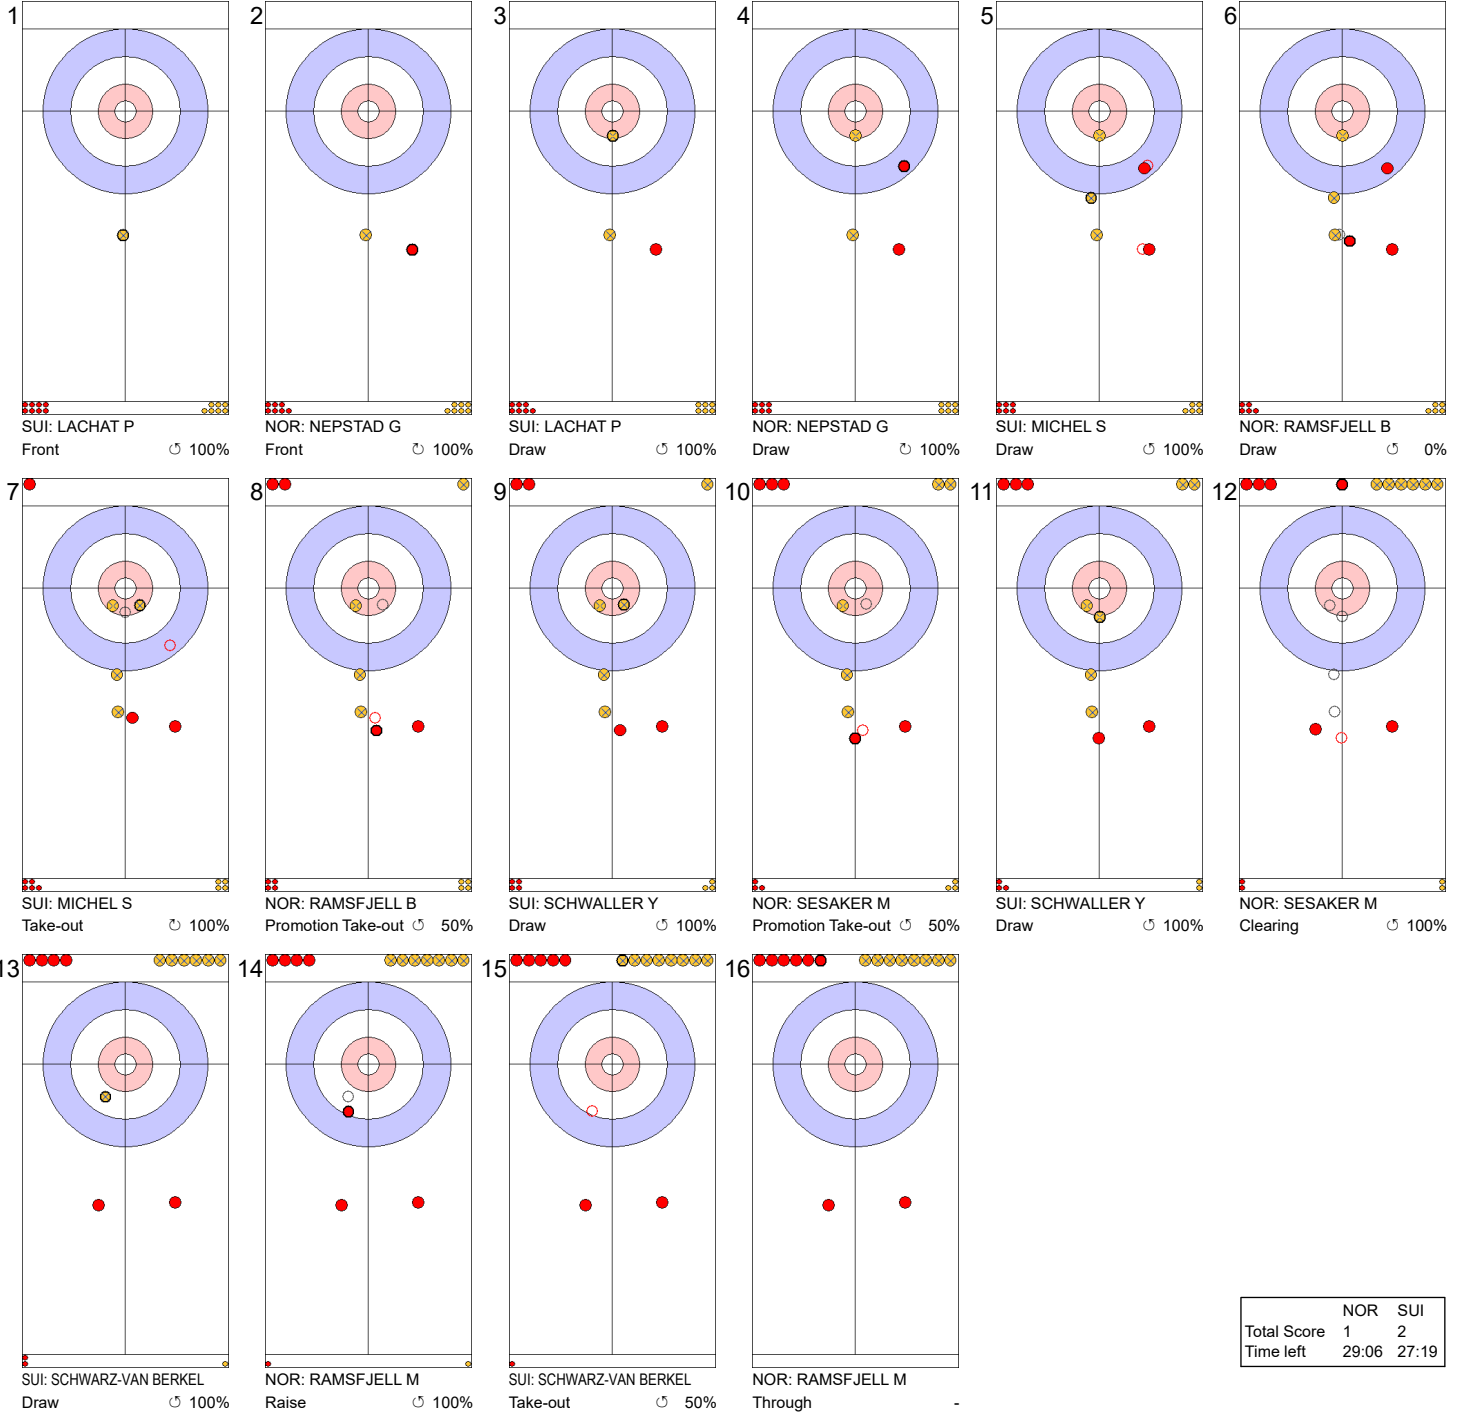

**Game - Shot by Shot**

**Legend:**  
 ↻ Clockwise      ↺ Counter-clockwise      - Not considered

**Game - Shot by Shot**

**Legend:**  
 ↻ Clockwise      ↺ Counter-clockwise      - Not considered

**Game - Shot by Shot**

**End 3**   **NOR - Norway 1 + 0 (this end) = 1**   **SUI - Switzerland 2 + 0 (this end) = 2**

**Legend:**  
 Clockwise     Counter-clockwise     - Not considered

**Game - Shot by Shot**

**Legend:**  
 ↻ Clockwise      ↺ Counter-clockwise      - Not considered

**Game - Shot by Shot**

**Legend:**  
 ↻ Clockwise      ↺ Counter-clockwise      - Not considered

**Game - Shot by Shot**

**End 6**    **NOR - Norway 2 + 1 (this end) = 3**                      **SUI - Switzerland 3 + 0 (this end) = 3**

**Game - Shot by Shot**

**Legend:**  
 ↻ Clockwise      ↺ Counter-clockwise      - Not considered

**Game - Shot by Shot**

**Legend:**  
 Clockwise      Counter-clockwise      - Not considered

**Game - Shot by Shot**