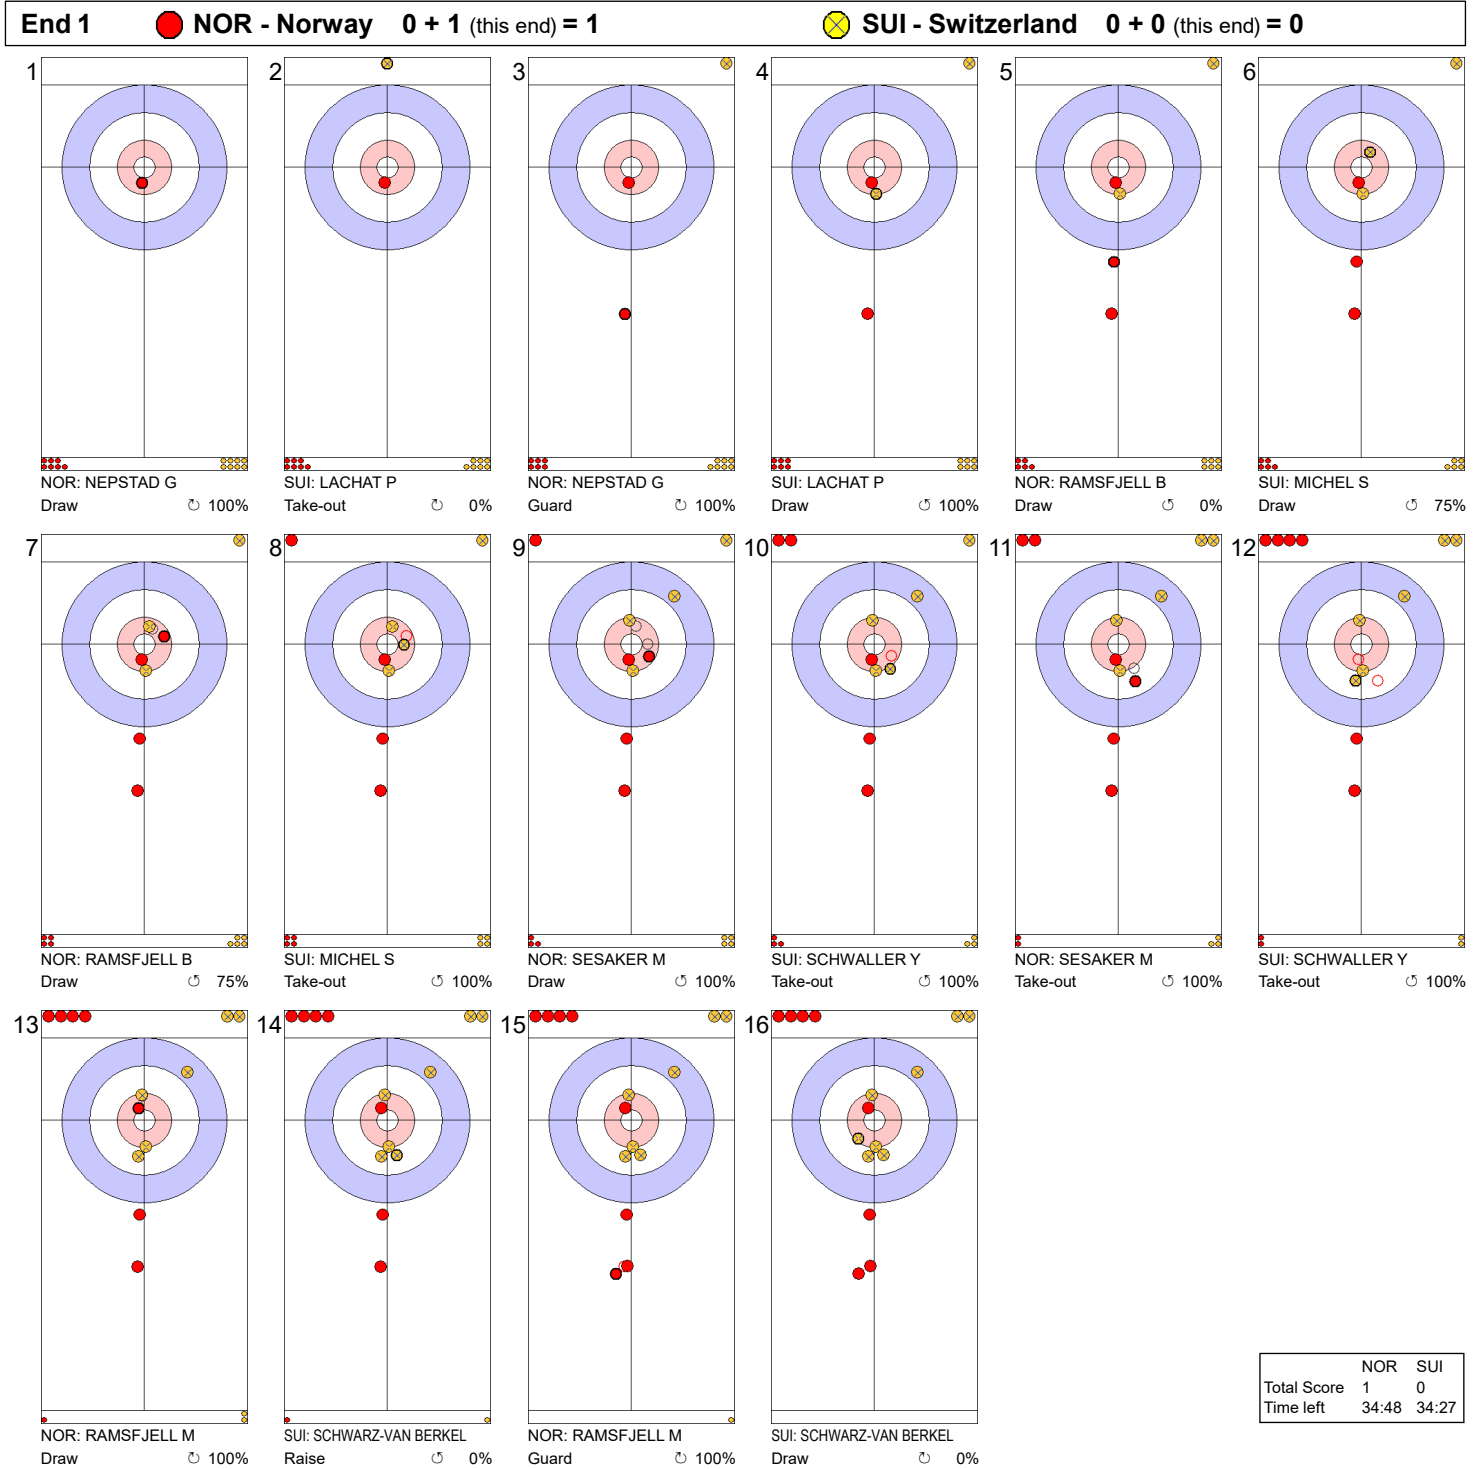

**Game - Shot by Shot**

**Legend:**  
 ↻ Clockwise      ↺ Counter-clockwise      - Not considered

**Game - Shot by Shot**

**Legend:**  
 ↻ Clockwise      ↺ Counter-clockwise      - Not considered

**Game - Shot by Shot**

**End 3**   **NOR - Norway 1 + 0 (this end) = 1**   **SUI - Switzerland 2 + 0 (this end) = 2**

**Legend:**  
 Clockwise     Counter-clockwise     - Not considered

**Game - Shot by Shot**

**Legend:**  
 ↻ Clockwise      ↺ Counter-clockwise      - Not considered

**Game - Shot by Shot**

**Legend:**  
 ↻ Clockwise      ↺ Counter-clockwise      - Not considered

**Game - Shot by Shot**

**End 6**    **NOR - Norway 2 + 1 (this end) = 3**                      **SUI - Switzerland 3 + 0 (this end) = 3**

**Game - Shot by Shot**

**Legend:**  
 ↻ Clockwise      ↺ Counter-clockwise      - Not considered

**Game - Shot by Shot**

**Legend:**  
 Clockwise      Counter-clockwise      - Not considered

**Game - Shot by Shot**