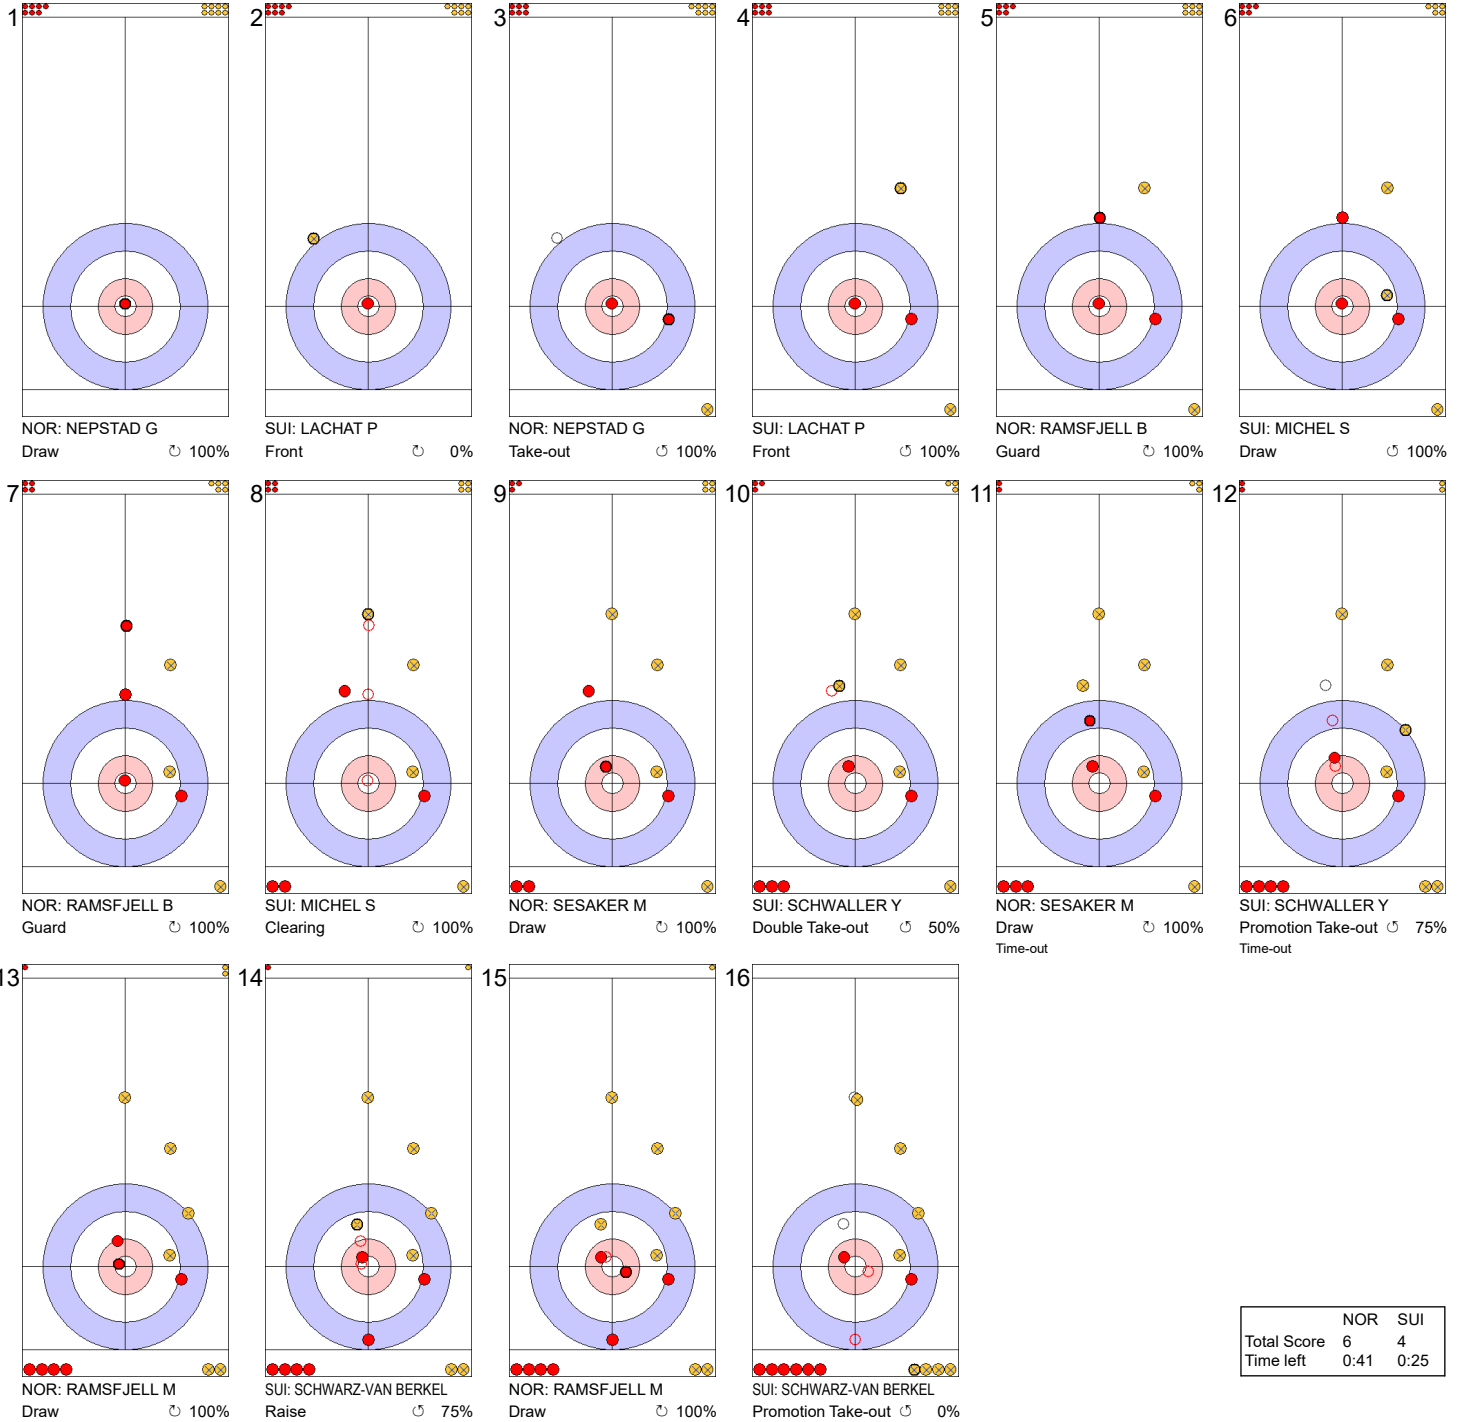

**Game - Shot by Shot**

**Legend:**  
 ↻ Clockwise      ↺ Counter-clockwise      - Not considered

**Game - Shot by Shot**

**Legend:**  
 Clockwise      Counter-clockwise      - Not considered

**Game - Shot by Shot**

**End 9**    **NOR - Norway 4 + 1 (this end) = 5**    **SUI - Switzerland 4 + 0 (this end) = 4**

|             | NOR  | SUI  |
|-------------|------|------|
| Total Score | 5    | 4    |
| Time left   | 4:23 | 3:45 |

**Legend:**  
 Clockwise    Counter-clockwise    - Not considered

**Game - Shot by Shot**

**End 10**   **NOR - Norway 5 + 1 (this end) = 6**   **SUI - Switzerland 4 + 0 (this end) = 4**

|             |      |      |
|-------------|------|------|
|             | NOR  | SUI  |
| Total Score | 6    | 4    |
| Time left   | 0:41 | 0:25 |

**Legend:**  
 Clockwise     Counter-clockwise     - Not considered