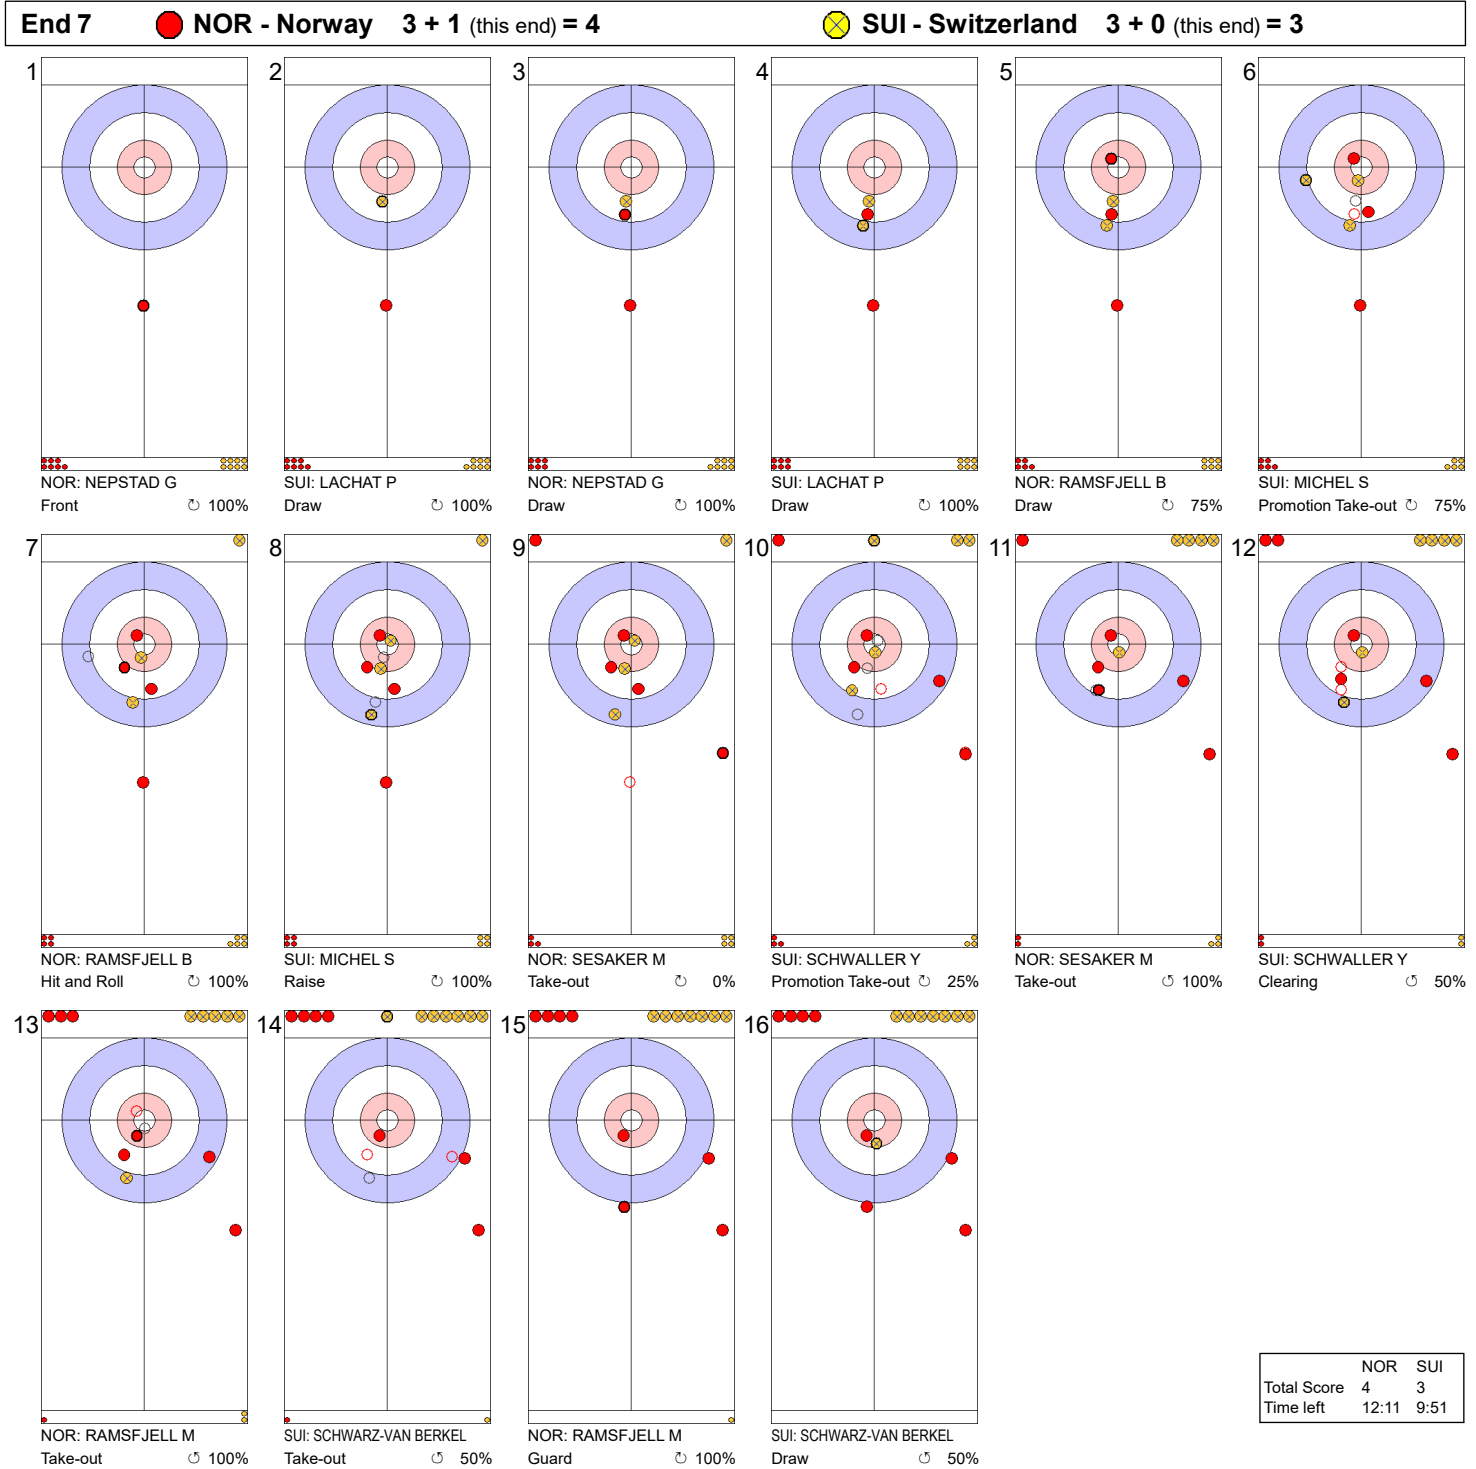

**End 3**   **NOR - Norway 1 + 0 (this end) = 1**   **SUI - Switzerland 2 + 0 (this end) = 2**

**Legend:**  
 Clockwise     Counter-clockwise     - Not considered

**Game - Shot by Shot**

**Legend:**  
 ↻ Clockwise      ↺ Counter-clockwise      - Not considered

**Game - Shot by Shot**

**Legend:**  
 ↻ Clockwise      ↺ Counter-clockwise      - Not considered

**Game - Shot by Shot**

**End 6**    **NOR - Norway 2 + 1 (this end) = 3**                      **SUI - Switzerland 3 + 0 (this end) = 3**

|             | NOR   | SUI   |
|-------------|-------|-------|
| Total Score | 3     | 3     |
| Time left   | 16:33 | 14:29 |

**Legend:**  
 Clockwise                      Counter-clockwise                      - Not considered

**Game - Shot by Shot**

**Legend:**  
 ↻ Clockwise      ↺ Counter-clockwise      - Not considered

**Game - Shot by Shot**

**Legend:**  
 Clockwise      Counter-clockwise      - Not considered

**Game - Shot by Shot**