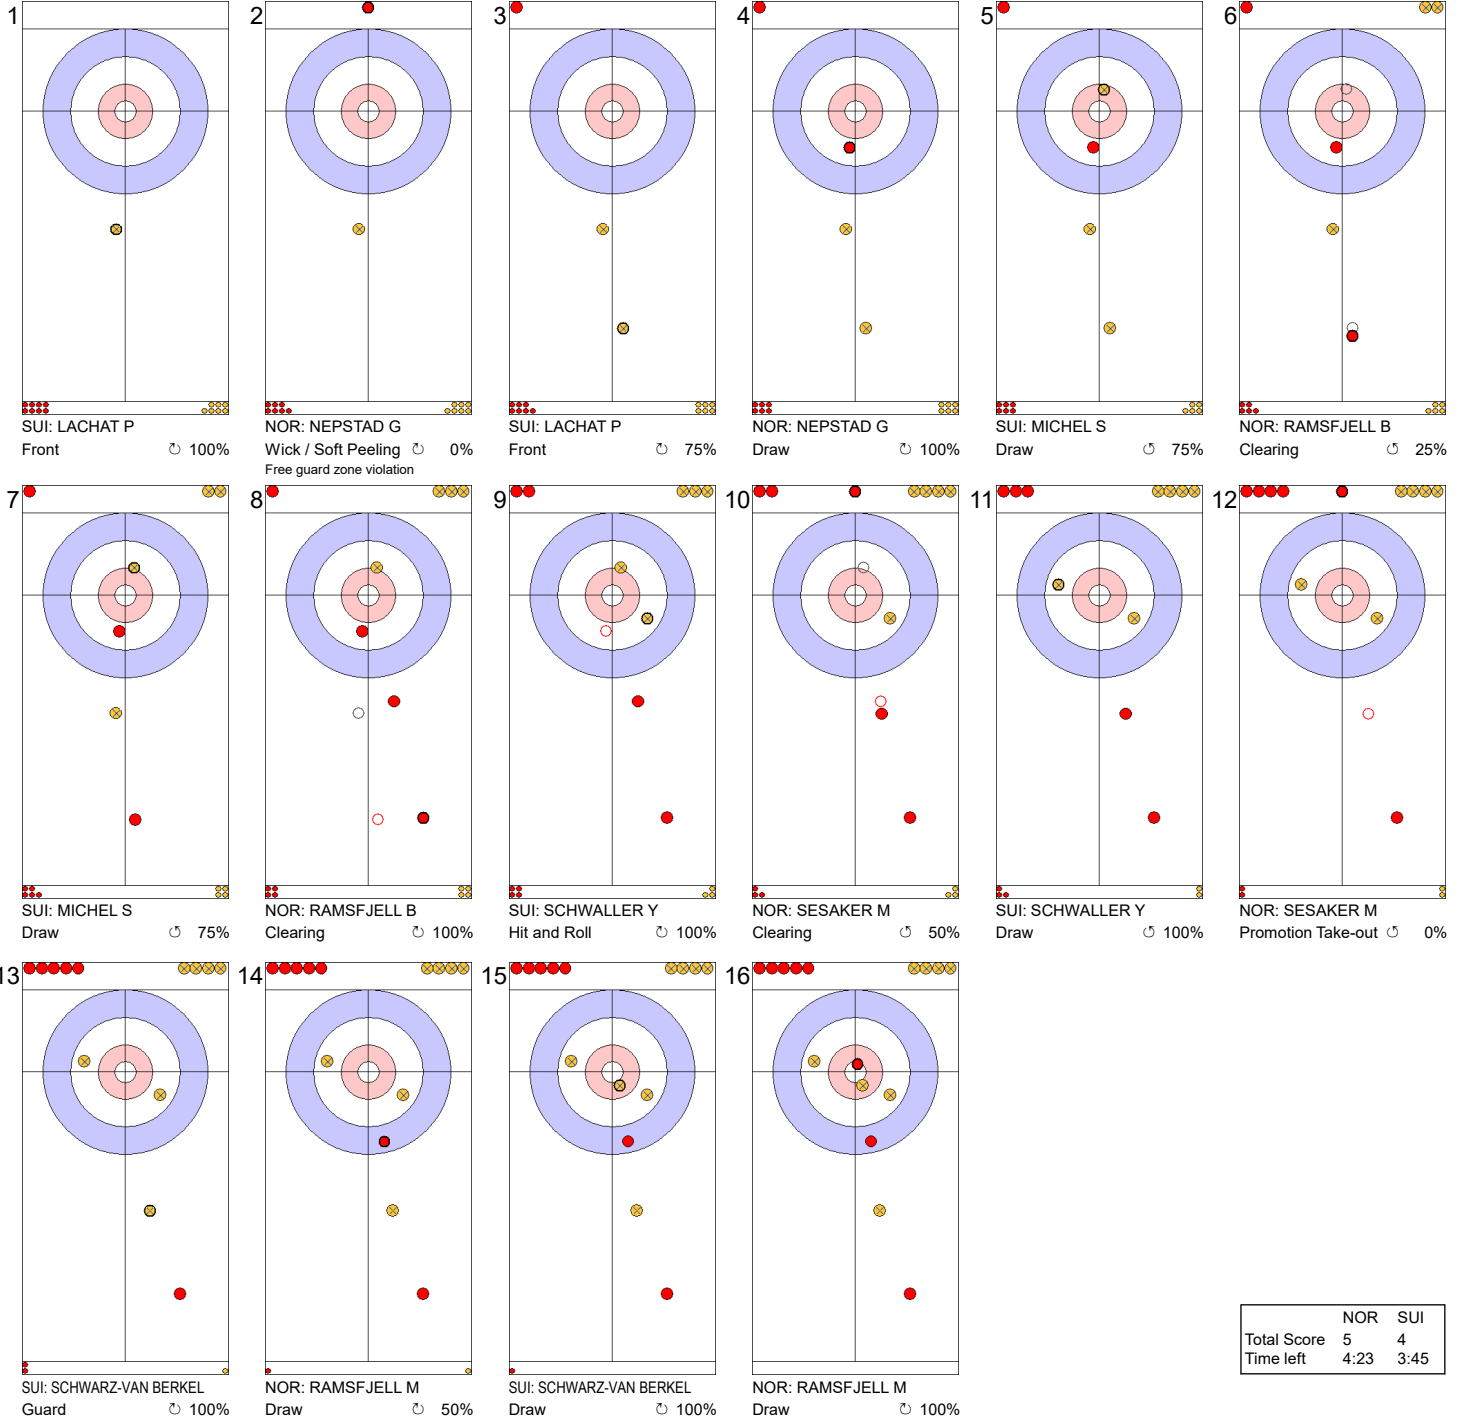

**Game - Shot by Shot**

**Legend:**  
 ↻ Clockwise      ↺ Counter-clockwise      - Not considered

**Game - Shot by Shot**

**Legend:**  
 Clockwise      Counter-clockwise      - Not considered

**Game - Shot by Shot**

**End 9**    **NOR - Norway 4 + 1 (this end) = 5**    **SUI - Switzerland 4 + 0 (this end) = 4**

|             | NOR  | SUI  |
|-------------|------|------|
| Total Score | 5    | 4    |
| Time left   | 4:23 | 3:45 |

**Legend:**  
 Clockwise    Counter-clockwise    - Not considered

**Game - Shot by Shot**

**End 10**   **NOR - Norway 5 + 1 (this end) = 6**   **SUI - Switzerland 4 + 0 (this end) = 4**

|             |      |      |
|-------------|------|------|
|             | NOR  | SUI  |
| Total Score | 6    | 4    |
| Time left   | 0:41 | 0:25 |

**Legend:**  
 Clockwise     Counter-clockwise     - Not considered