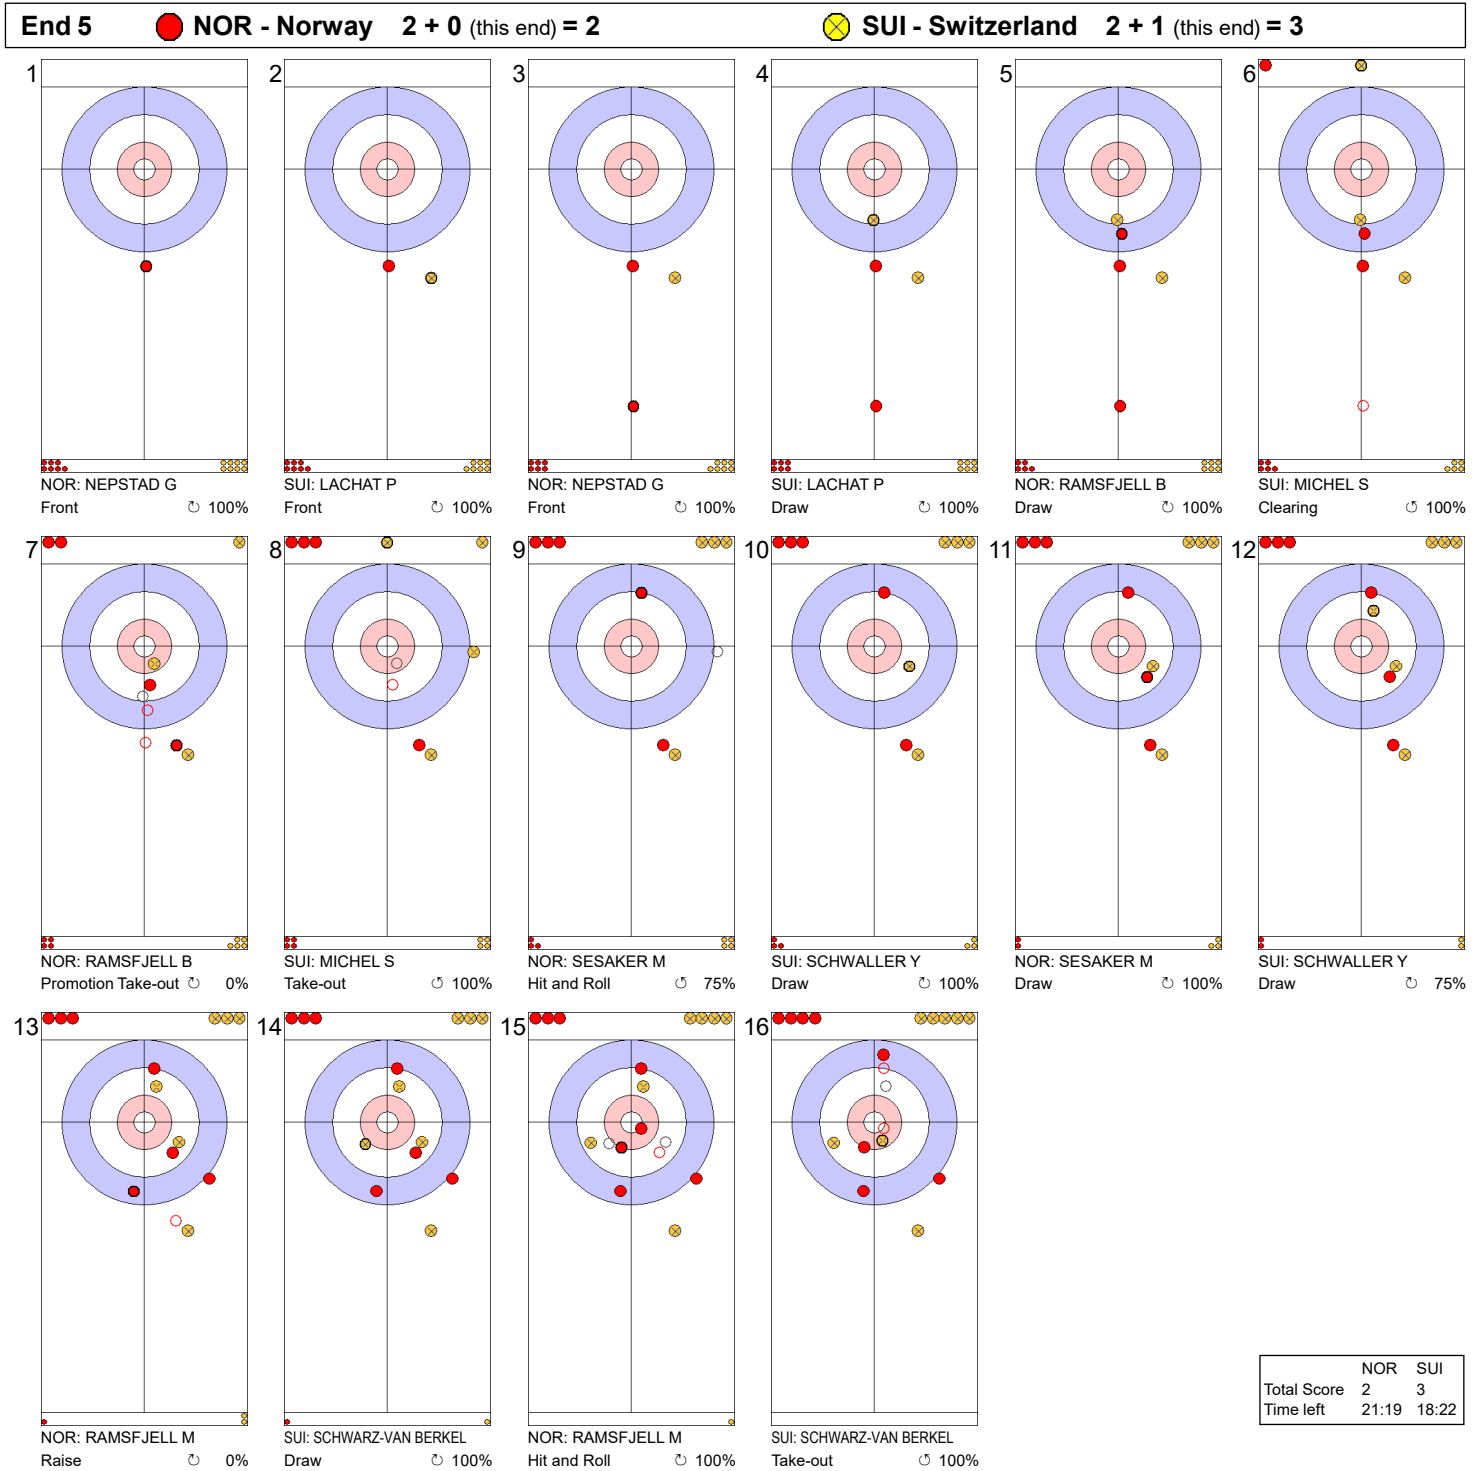

**Game - Shot by Shot**

**Legend:**  
 ↻ Clockwise      ↺ Counter-clockwise      - Not considered

**Game - Shot by Shot**

**Legend:**  
 ↻ Clockwise      ↺ Counter-clockwise      - Not considered

**Game - Shot by Shot**

**End 3**   **NOR - Norway 1 + 0 (this end) = 1**   **SUI - Switzerland 2 + 0 (this end) = 2**

**Legend:**  
 Clockwise     Counter-clockwise     - Not considered

**Game - Shot by Shot**

**Legend:**  
 ↻ Clockwise      ↺ Counter-clockwise      - Not considered

**Game - Shot by Shot**

**Legend:**  
 ↻ Clockwise      ↺ Counter-clockwise      - Not considered

**Game - Shot by Shot**

**End 6**    **NOR - Norway 2 + 1 (this end) = 3**                      **SUI - Switzerland 3 + 0 (this end) = 3**

**Game - Shot by Shot**

**Legend:**  
 ↻ Clockwise      ↺ Counter-clockwise      - Not considered

**Game - Shot by Shot**

**Legend:**  
 Clockwise      Counter-clockwise      - Not considered

**Game - Shot by Shot**