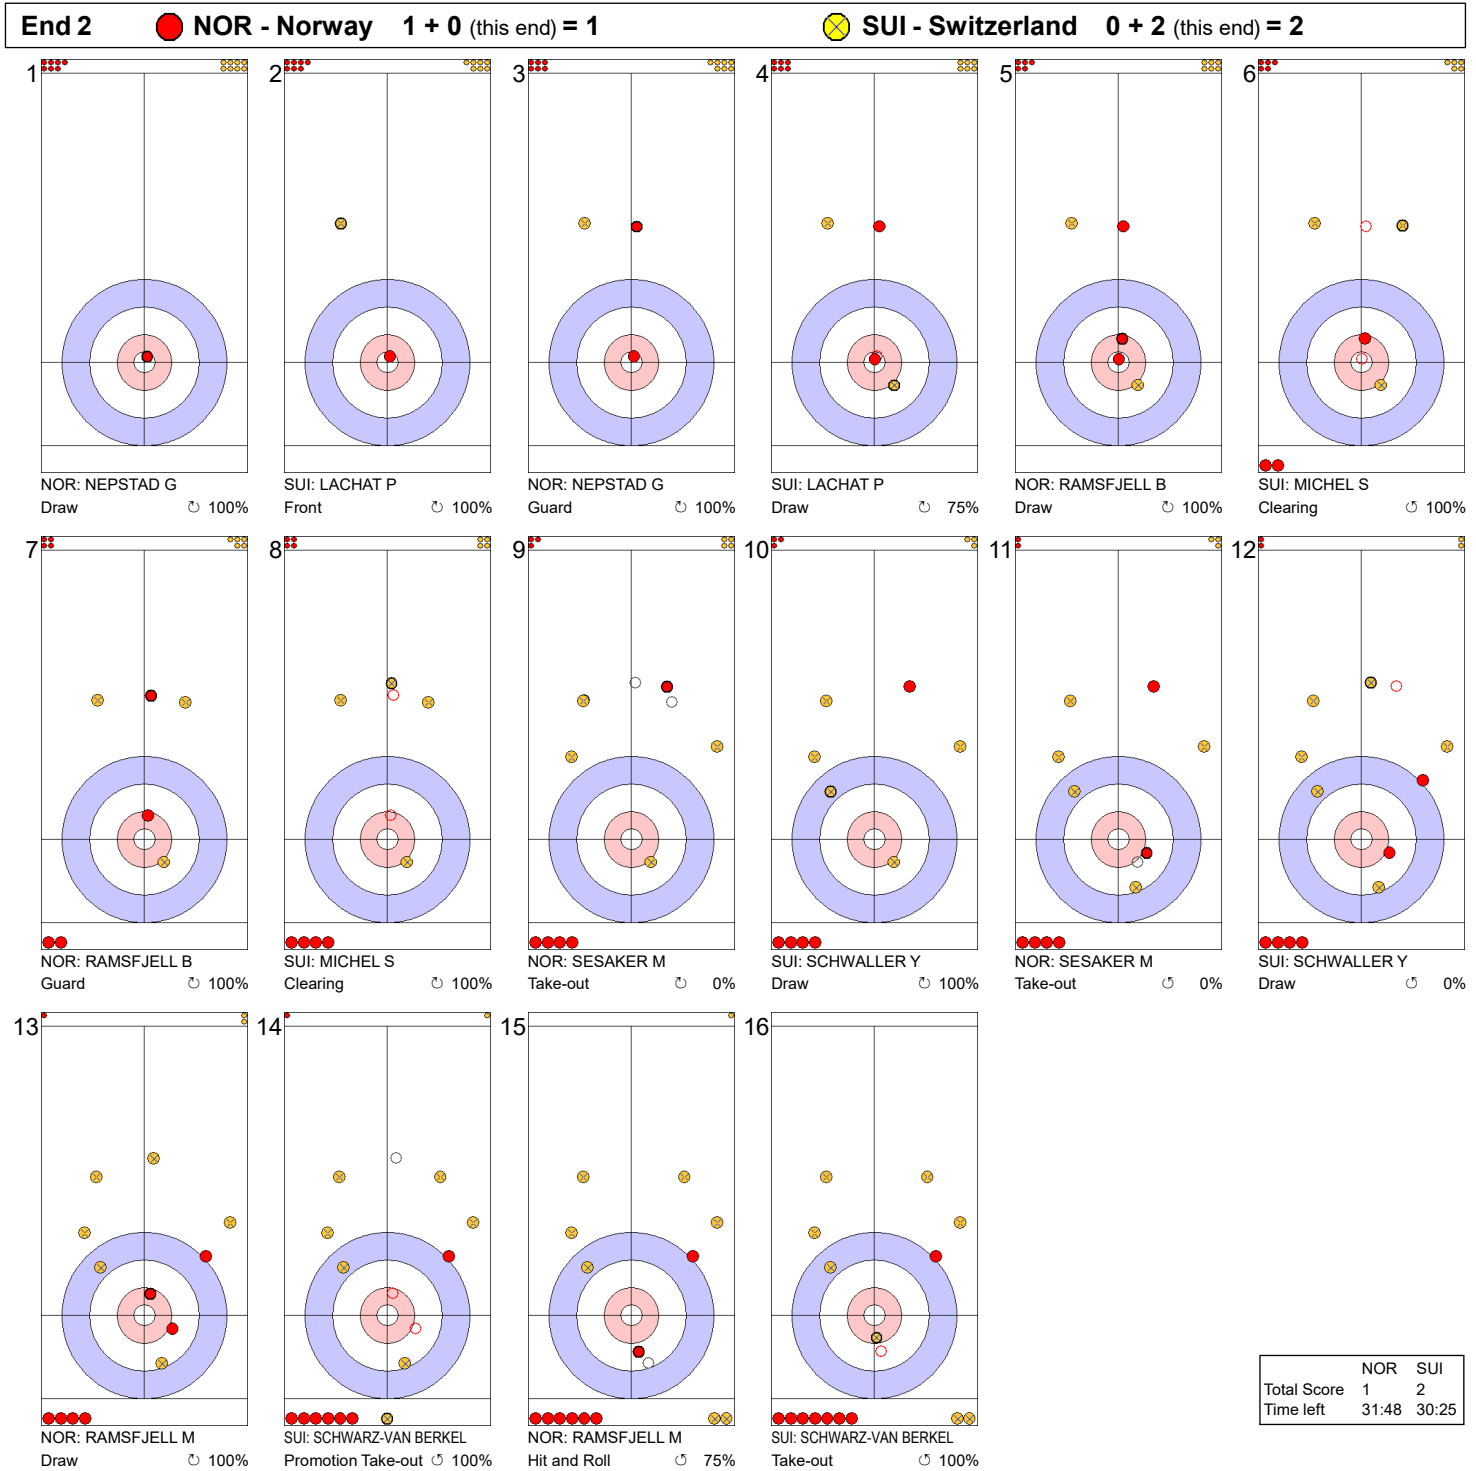

**Game - Shot by Shot**

**Legend:**  
 ↻ Clockwise      ↺ Counter-clockwise      - Not considered

**Game - Shot by Shot**

**Legend:**  
 ↻ Clockwise      ↺ Counter-clockwise      - Not considered

**Game - Shot by Shot**

**End 3**   **NOR - Norway 1 + 0 (this end) = 1**   **SUI - Switzerland 2 + 0 (this end) = 2**

**Legend:**  
 Clockwise     Counter-clockwise     - Not considered

**Game - Shot by Shot**

**Legend:**  
 ↻ Clockwise      ↺ Counter-clockwise      - Not considered

**Game - Shot by Shot**

**Legend:**  
 ↻ Clockwise      ↺ Counter-clockwise      - Not considered

**Game - Shot by Shot**

**End 6**    **NOR - Norway 2 + 1 (this end) = 3**                      **SUI - Switzerland 3 + 0 (this end) = 3**

**Game - Shot by Shot**

**Legend:**  
 ↻ Clockwise      ↺ Counter-clockwise      - Not considered

**Game - Shot by Shot**

**Legend:**  
 Clockwise      Counter-clockwise      - Not considered

**Game - Shot by Shot**