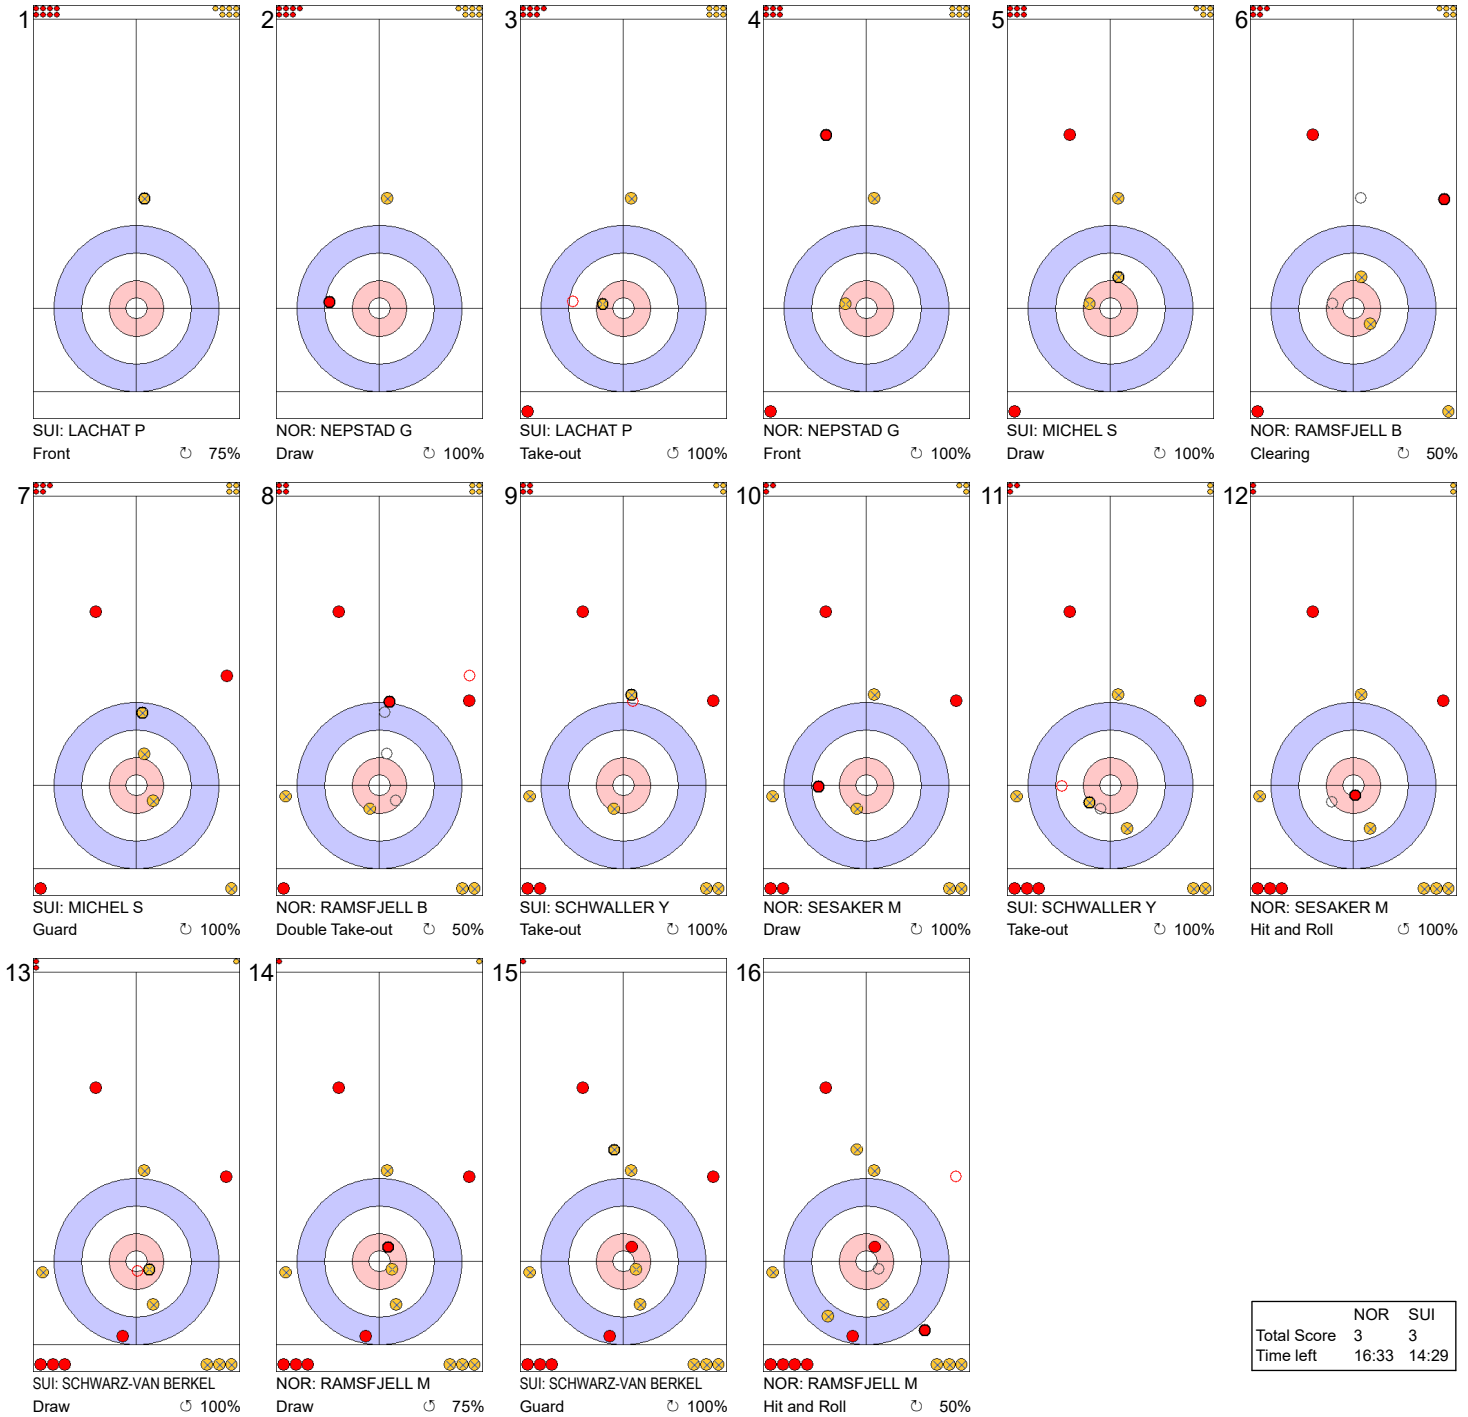

**Game - Shot by Shot**

**Legend:**  
 ↻ Clockwise      ↺ Counter-clockwise      - Not considered

**Game - Shot by Shot**

**Legend:**  
 ↻ Clockwise      ↺ Counter-clockwise      - Not considered

**Game - Shot by Shot**

**End 3**   **NOR - Norway 1 + 0 (this end) = 1**   **SUI - Switzerland 2 + 0 (this end) = 2**

**Legend:**  
 Clockwise     Counter-clockwise     - Not considered

**Game - Shot by Shot**

**Legend:**  
 ↻ Clockwise      ↺ Counter-clockwise      - Not considered

**Game - Shot by Shot**

**Legend:**  
 ↻ Clockwise      ↺ Counter-clockwise      - Not considered

**Game - Shot by Shot**

**End 6**    **NOR - Norway 2 + 1 (this end) = 3**                      **SUI - Switzerland 3 + 0 (this end) = 3**

|             | NOR   | SUI   |
|-------------|-------|-------|
| Total Score | 3     | 3     |
| Time left   | 16:33 | 14:29 |

**Legend:**  
 Clockwise                      Counter-clockwise                      - Not considered