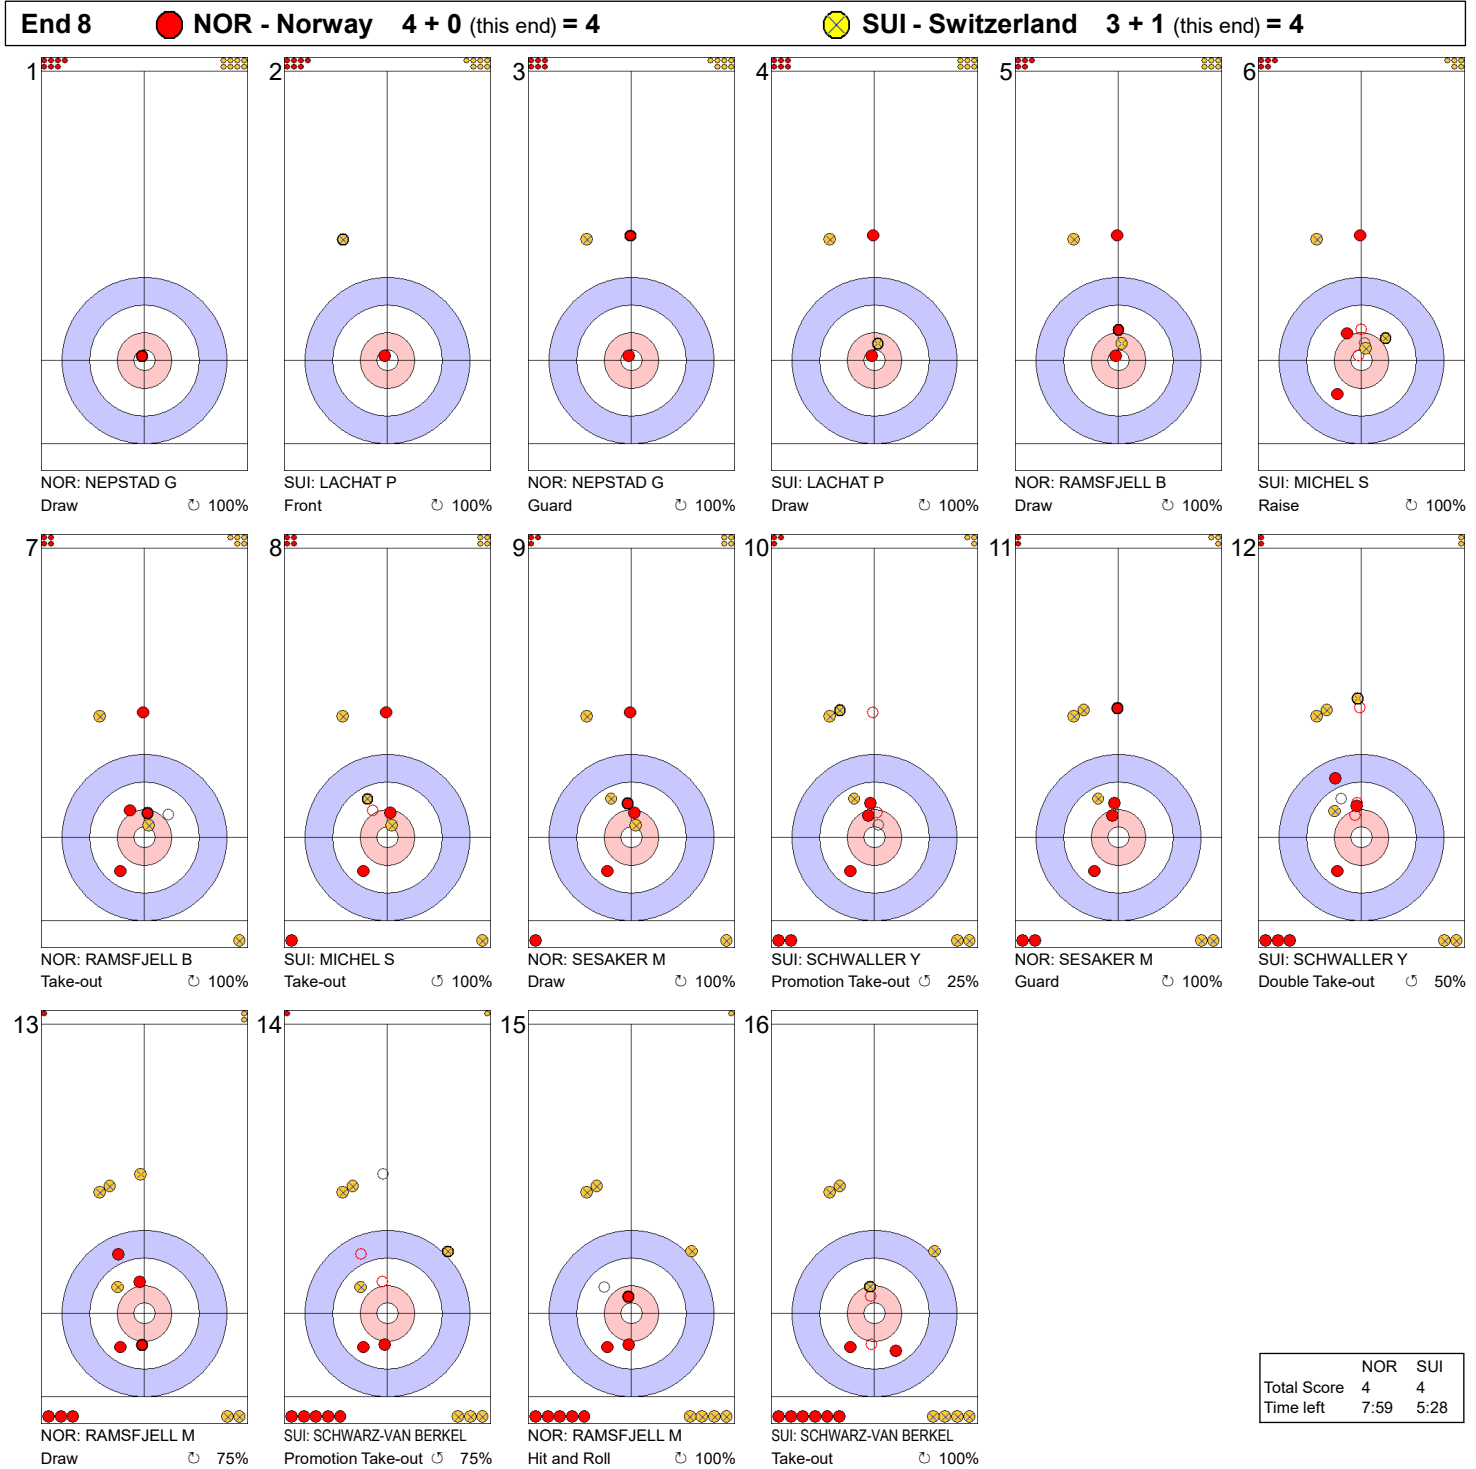

**Game - Shot by Shot**

**Legend:**  
 ↻ Clockwise      ↺ Counter-clockwise      - Not considered

**Game - Shot by Shot**

**End 6**    **NOR - Norway 2 + 1 (this end) = 3**                      **SUI - Switzerland 3 + 0 (this end) = 3**

|             | NOR   | SUI   |
|-------------|-------|-------|
| Total Score | 3     | 3     |
| Time left   | 16:33 | 14:29 |

**Legend:**  
 Clockwise                      Counter-clockwise                      - Not considered

**Game - Shot by Shot**

**Legend:**  
 ↻ Clockwise      ↺ Counter-clockwise      - Not considered

**Game - Shot by Shot**

**Legend:**  
 Clockwise      Counter-clockwise      - Not considered

**Game - Shot by Shot**

**End 9**    **NOR - Norway 4 + 1 (this end) = 5**    **SUI - Switzerland 4 + 0 (this end) = 4**

|             | NOR  | SUI  |
|-------------|------|------|
| Total Score | 5    | 4    |
| Time left   | 4:23 | 3:45 |