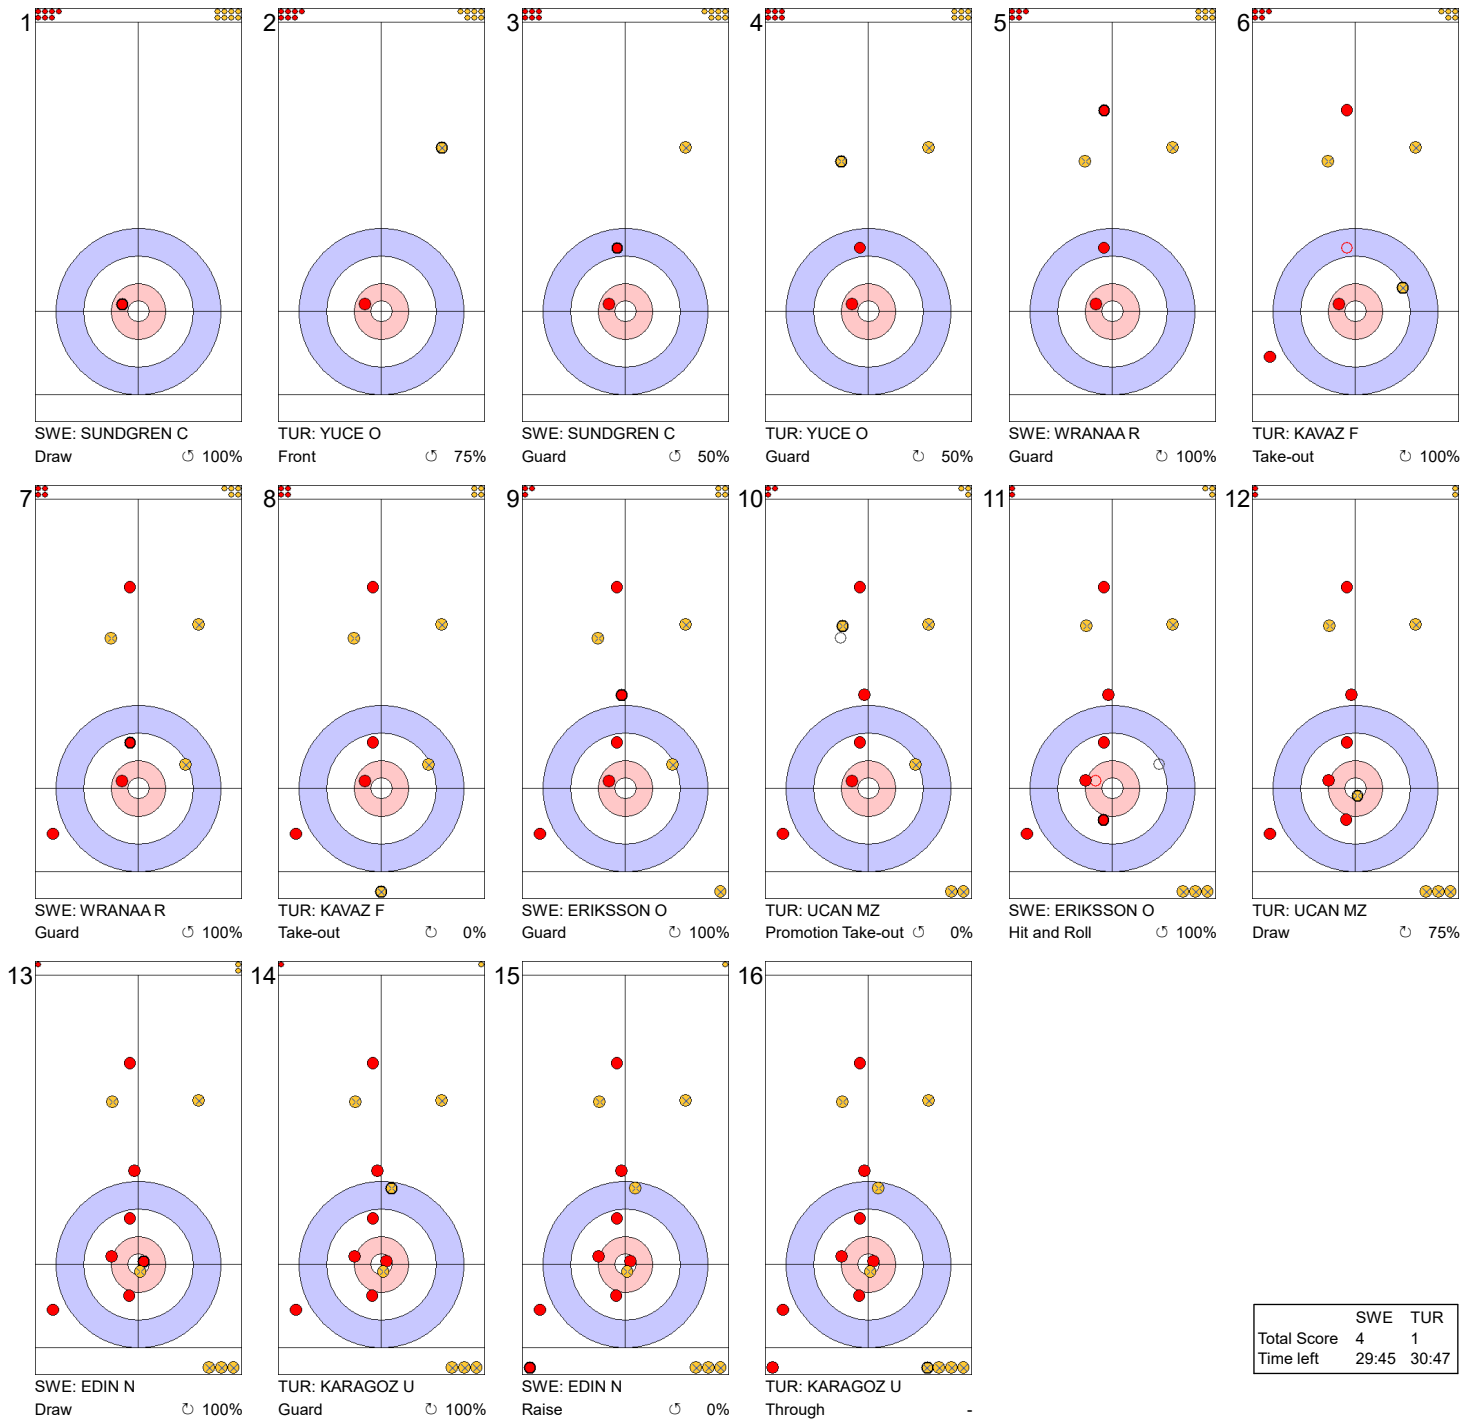

Game - Shot by Shot

End 1 ● **SWE - Sweden** 0 + 4 (this end) = 4 ● **TUR - Türkiye** 0 + 0 (this end) = 0

	SWE	TUR
Total Score	4	0
Time left	33:40	34:12

Legend:
 ↻ Clockwise ↺ Counter-clockwise - Not considered

Game - Shot by Shot

End 2 ● **SWE - Sweden 4 + 0 (this end) = 4** ● **TUR - Türkiye 0 + 1 (this end) = 1**

	SWE	TUR
Total Score	4	1
Time left	29:45	30:47

Legend:
 ↻ Clockwise ↺ Counter-clockwise - Not considered

Game - Shot by Shot

End 3 ● **SWE - Sweden** 4 + 3 (this end) = 7 ● **TUR - Türkiye** 1 + 0 (this end) = 1

	SWE	TUR
Total Score	7	1
Time left	27:19	26:37

Legend:
 ↻ Clockwise ↺ Counter-clockwise - Not considered

Game - Shot by Shot

End 4 ● **SWE - Sweden 7 + 0 (this end) = 7** ● **TUR - Türkiye 1 + 1 (this end) = 2**

	SWE	TUR
Total Score	7	2
Time left	23:55	22:25

Legend:
 ↻ Clockwise ↺ Counter-clockwise - Not considered