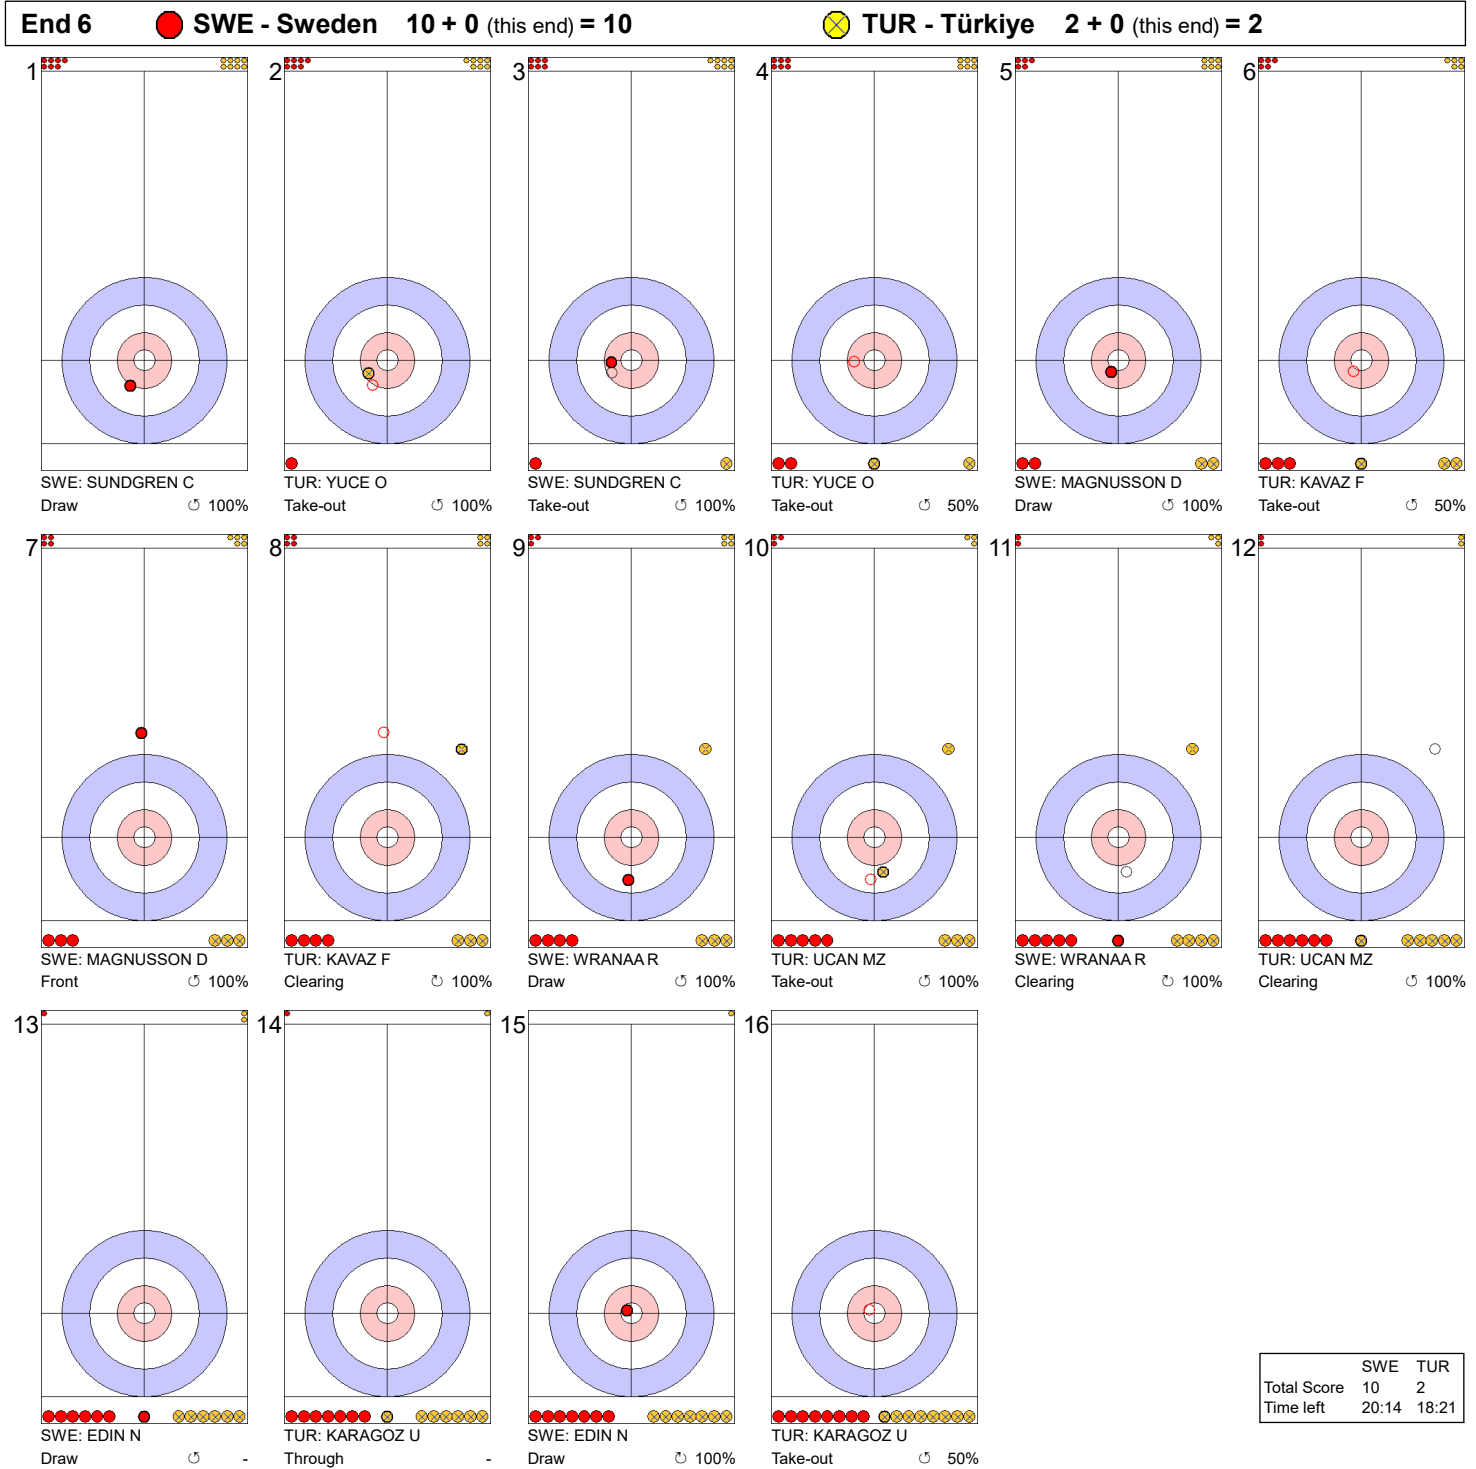

Game - Shot by Shot

End 2 ● **SWE - Sweden 4 + 0 (this end) = 4** ● **TUR - Türkiye 0 + 1 (this end) = 1**

	SWE	TUR
Total Score	4	1
Time left	29:45	30:47

Legend:
 ↻ Clockwise ↺ Counter-clockwise - Not considered

Game - Shot by Shot

End 3 ● **SWE - Sweden** 4 + 3 (this end) = 7 ● **TUR - Türkiye** 1 + 0 (this end) = 1

	SWE	TUR
Total Score	7	1
Time left	27:19	26:37

Legend:
 ↻ Clockwise ↺ Counter-clockwise - Not considered

Game - Shot by Shot

End 4 ● **SWE - Sweden 7 + 0 (this end) = 7** ● **TUR - Türkiye 1 + 1 (this end) = 2**

	SWE	TUR
Total Score	7	2
Time left	23:55	22:25

Legend:
 ↻ Clockwise ↺ Counter-clockwise - Not considered

Game - Shot by Shot

Legend:
 ↻ Clockwise ↺ Counter-clockwise - Not considered

Game - Shot by Shot

Legend:
 ↻ Clockwise ↺ Counter-clockwise - Not considered