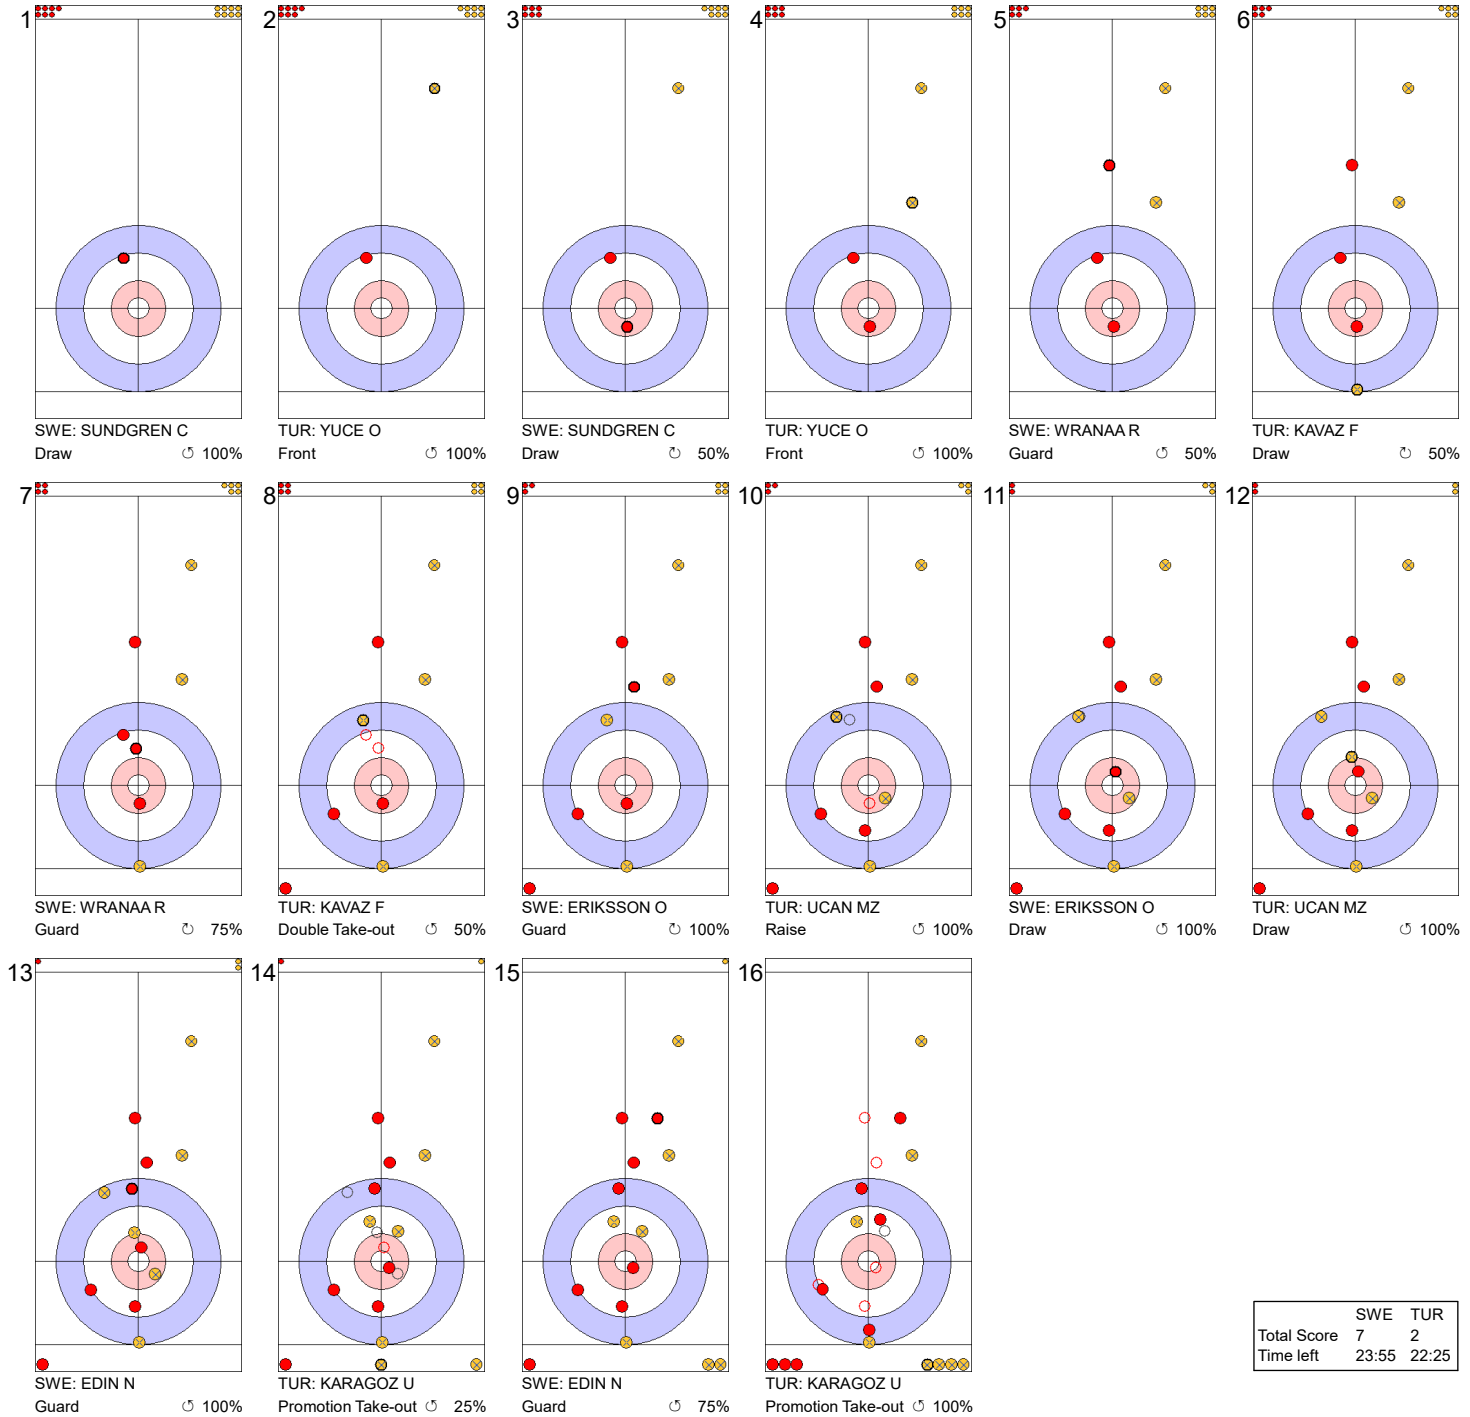

Game - Shot by Shot

End 2 ● **SWE - Sweden 4 + 0 (this end) = 4** ● **TUR - Türkiye 0 + 1 (this end) = 1**

	SWE	TUR
Total Score	4	1
Time left	29:45	30:47

Legend:
 ↻ Clockwise ↺ Counter-clockwise - Not considered

Game - Shot by Shot

End 3 ● **SWE - Sweden** 4 + 3 (this end) = 7 ● **TUR - Türkiye** 1 + 0 (this end) = 1

	SWE	TUR
Total Score	7	1
Time left	27:19	26:37

Legend:
 ↻ Clockwise ↺ Counter-clockwise - Not considered

Game - Shot by Shot

End 4 ● **SWE - Sweden 7 + 0 (this end) = 7** ● **TUR - Türkiye 1 + 1 (this end) = 2**

	SWE	TUR
Total Score	7	2
Time left	23:55	22:25

Legend:
 ↻ Clockwise ↺ Counter-clockwise - Not considered

Game - Shot by Shot

Legend:
 ↻ Clockwise ↺ Counter-clockwise - Not considered

Game - Shot by Shot

Legend:
 ↻ Clockwise ↺ Counter-clockwise - Not considered