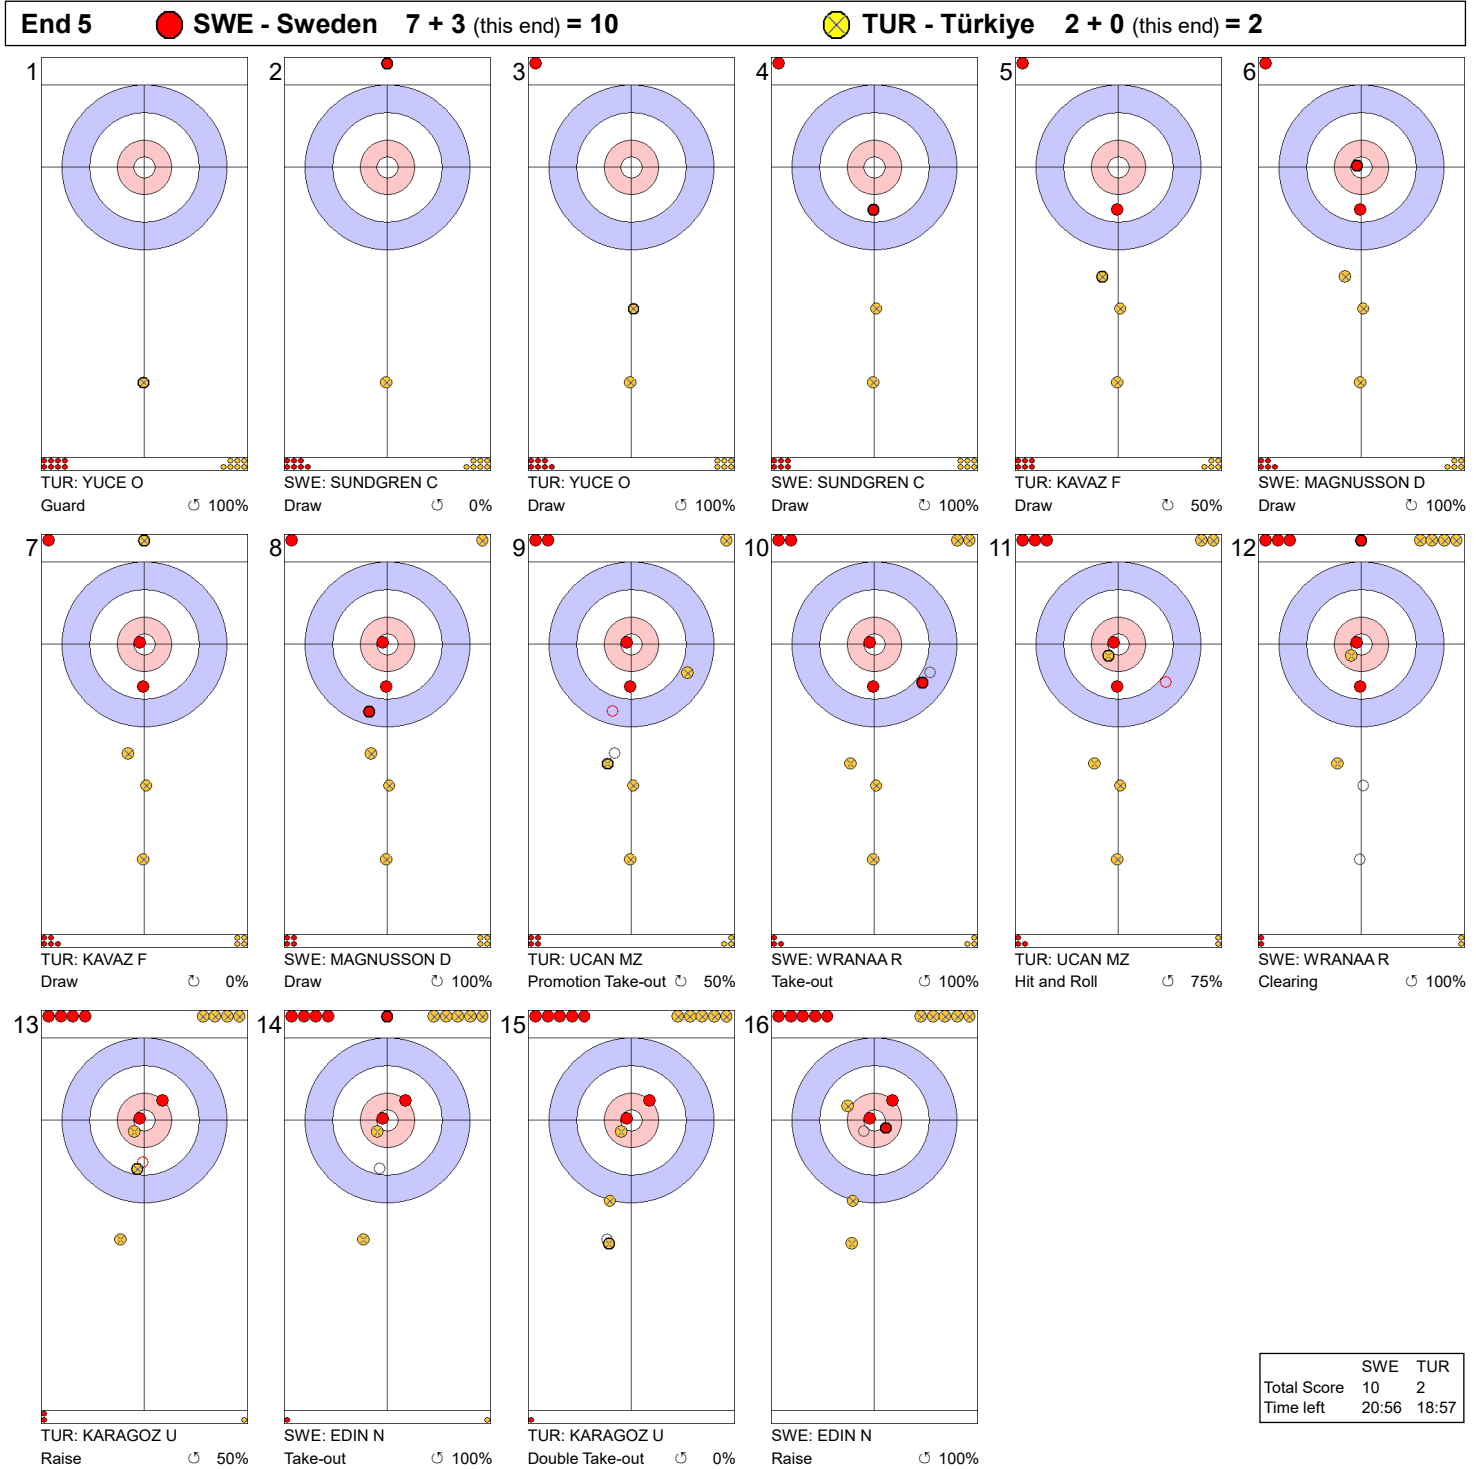

Game - Shot by Shot

End 2 ● **SWE - Sweden 4 + 0 (this end) = 4** ● **TUR - Türkiye 0 + 1 (this end) = 1**

	SWE	TUR
Total Score	4	1
Time left	29:45	30:47

Legend:
 ↻ Clockwise ↺ Counter-clockwise - Not considered

Game - Shot by Shot

End 3 ● **SWE - Sweden** 4 + 3 (this end) = 7 ● **TUR - Türkiye** 1 + 0 (this end) = 1

	SWE	TUR
Total Score	7	1
Time left	27:19	26:37

Legend:
 ↻ Clockwise ↺ Counter-clockwise - Not considered

Game - Shot by Shot

End 4 ● **SWE - Sweden 7 + 0 (this end) = 7** ● **TUR - Türkiye 1 + 1 (this end) = 2**

	SWE	TUR
Total Score	7	2
Time left	23:55	22:25

Legend:
 ↻ Clockwise ↺ Counter-clockwise - Not considered

Game - Shot by Shot

Legend:
 ↻ Clockwise ↺ Counter-clockwise - Not considered

Game - Shot by Shot

Legend:
 ↻ Clockwise ↺ Counter-clockwise - Not considered