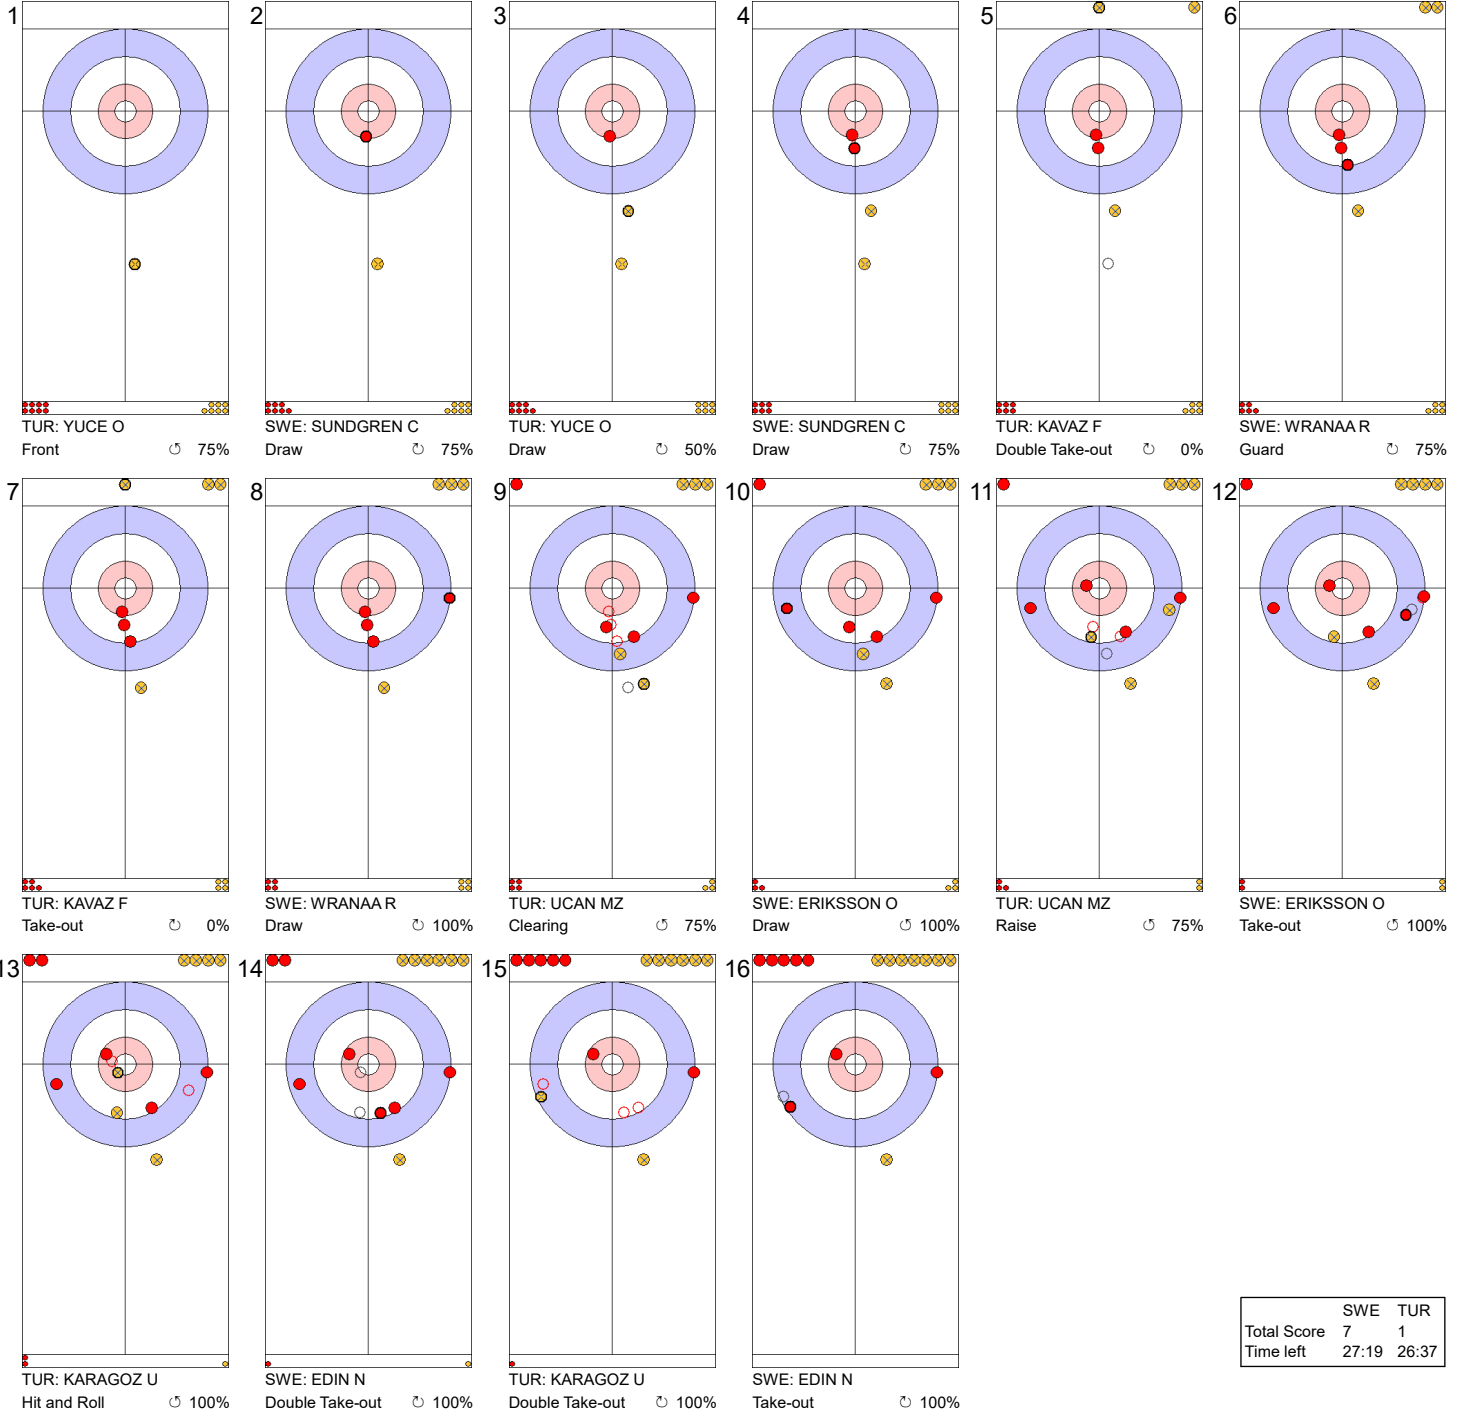

Game - Shot by Shot

End 2 ● **SWE - Sweden 4 + 0 (this end) = 4** ● **TUR - Türkiye 0 + 1 (this end) = 1**

	SWE	TUR
Total Score	4	1
Time left	29:45	30:47

Legend:
 ↻ Clockwise ↺ Counter-clockwise - Not considered

Game - Shot by Shot

End 3 ● **SWE - Sweden** 4 + 3 (this end) = 7 ● **TUR - Türkiye** 1 + 0 (this end) = 1

	SWE	TUR
Total Score	7	1
Time left	27:19	26:37

Legend:
 ↻ Clockwise ↺ Counter-clockwise - Not considered

Game - Shot by Shot

End 4 ● **SWE - Sweden 7 + 0 (this end) = 7** ● **TUR - Türkiye 1 + 1 (this end) = 2**

	SWE	TUR
Total Score	7	2
Time left	23:55	22:25

Legend:
 ↻ Clockwise ↺ Counter-clockwise - Not considered

Game - Shot by Shot

Legend:
 ↻ Clockwise ↺ Counter-clockwise - Not considered

Game - Shot by Shot

Legend:
 ↻ Clockwise ↺ Counter-clockwise - Not considered