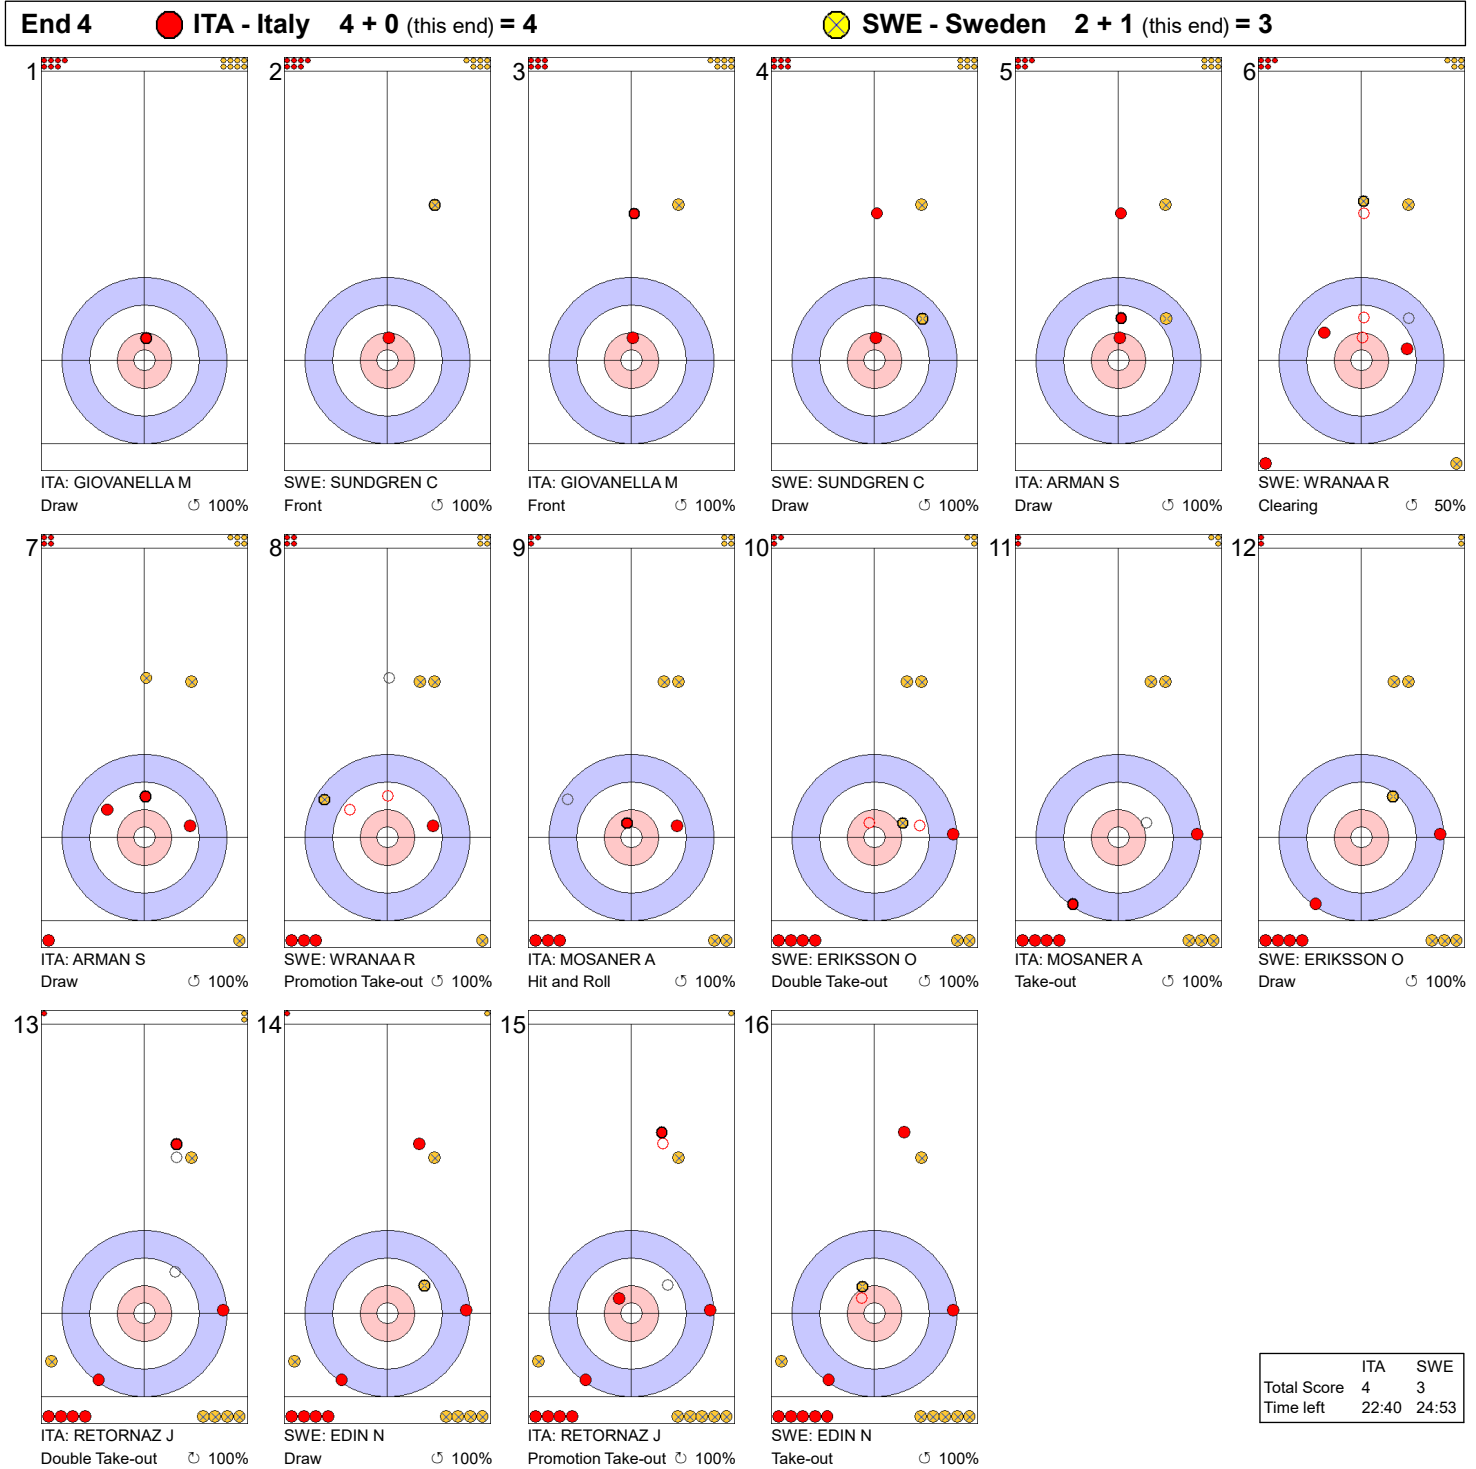

**Game - Shot by Shot**

**Legend:**  
 ↻ Clockwise      ↺ Counter-clockwise      - Not considered

**Game - Shot by Shot**

**Legend:**  
 ↻ Clockwise      ↺ Counter-clockwise      - Not considered

**Game - Shot by Shot**

	ITA	SWE
Total Score	4	3
Time left	22:40	24:53

**Legend:**  
 ⤴ Clockwise      ⤵ Counter-clockwise      - Not considered

**Game - Shot by Shot**

**Legend:**  
 ↻ Clockwise      ↺ Counter-clockwise      - Not considered

**Legend:**  
 ↻ Clockwise      ↺ Counter-clockwise      - Not considered

**Game - Shot by Shot**

**Legend:**  
 ↻ Clockwise      ↺ Counter-clockwise      - Not considered

**Game - Shot by Shot**

**Legend:**  
 ↻ Clockwise      ↺ Counter-clockwise      - Not considered