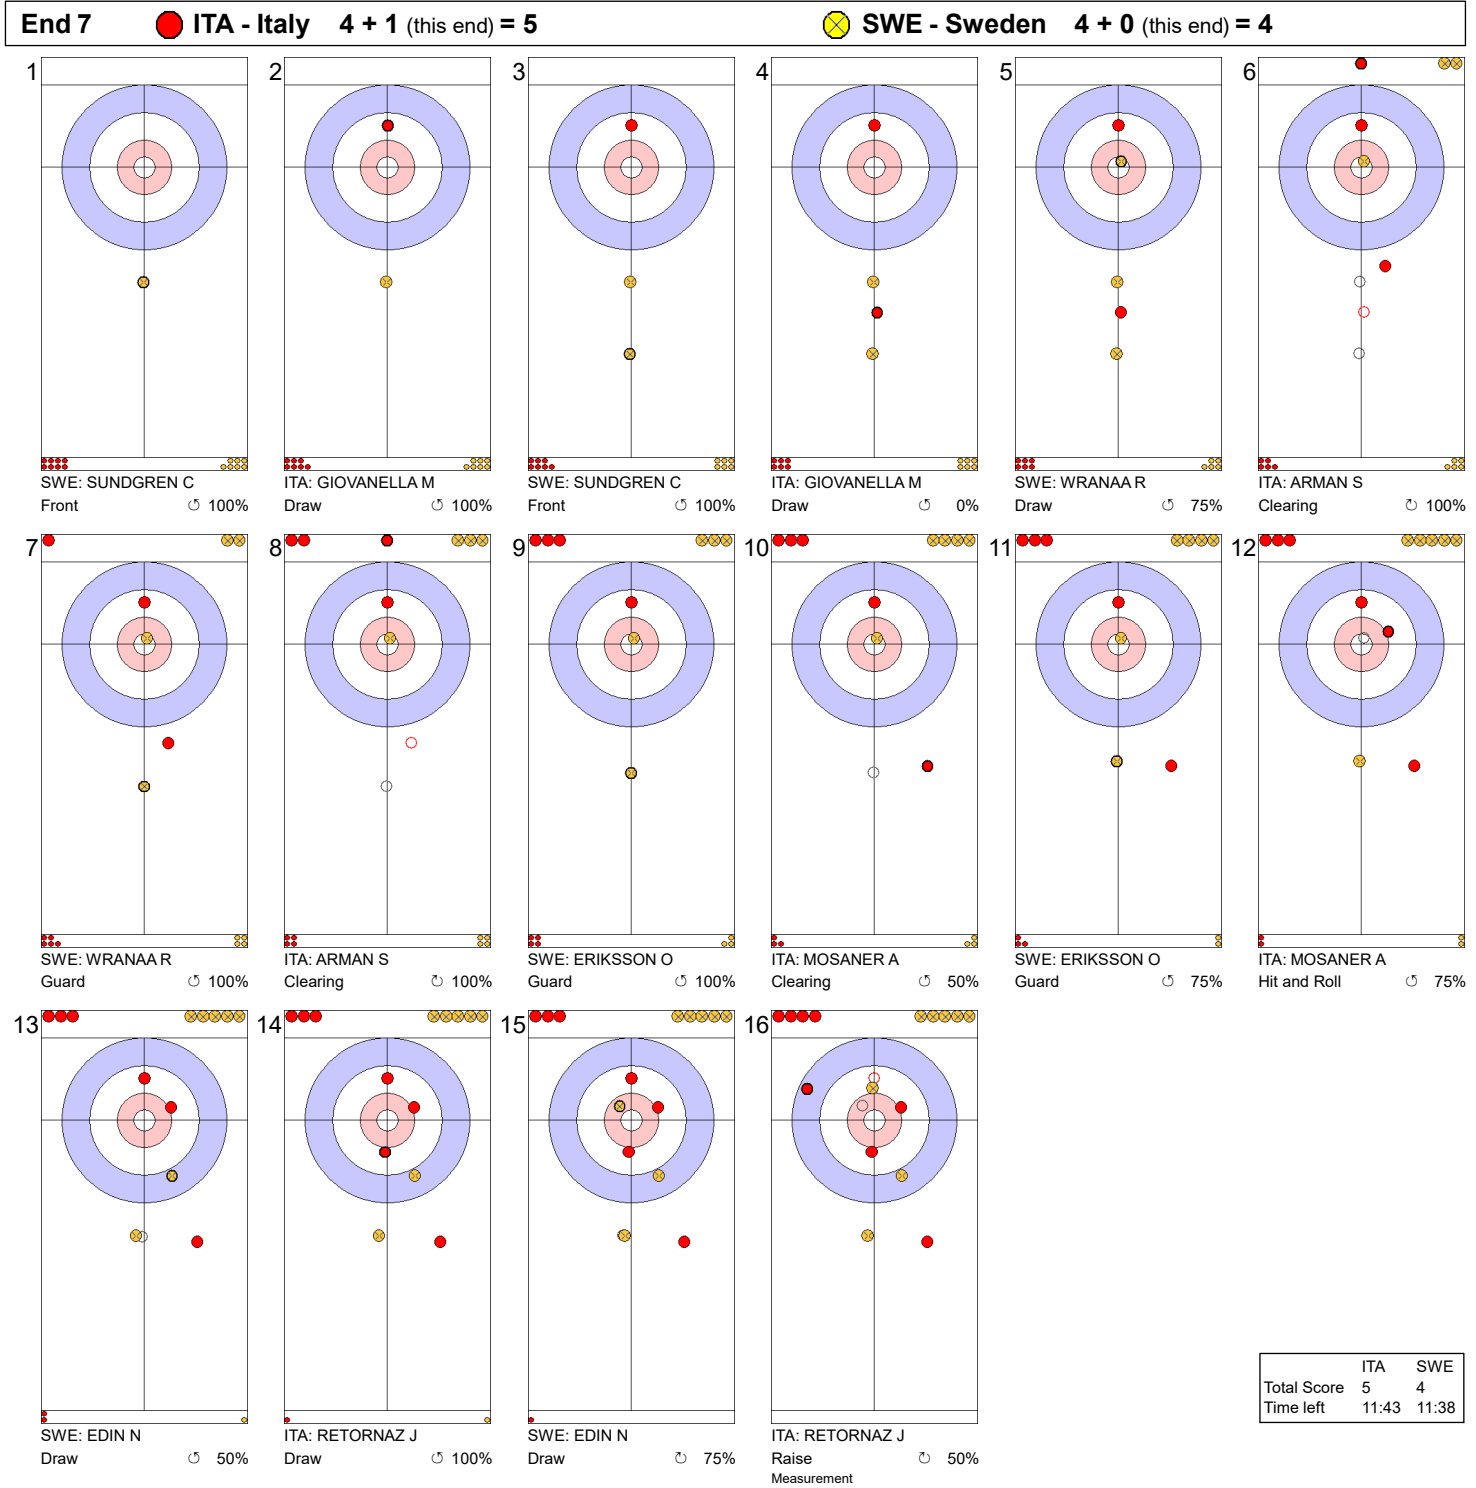

**Game - Shot by Shot**

**Legend:**  
 ↻ Clockwise      ↺ Counter-clockwise      - Not considered

**Game - Shot by Shot**

**Legend:**  
 ↻ Clockwise      ↺ Counter-clockwise      - Not considered

**Game - Shot by Shot**

	ITA	SWE
Total Score	4	3
Time left	22:40	24:53

**Legend:**  
 ⤴ Clockwise      ⤵ Counter-clockwise      - Not considered

**Game - Shot by Shot**

**Legend:**  
 ↻ Clockwise      ↺ Counter-clockwise      - Not considered

**Legend:**  
 ↻ Clockwise      ↺ Counter-clockwise      - Not considered

**Game - Shot by Shot**

**Legend:**  
 ↻ Clockwise      ↺ Counter-clockwise      - Not considered

**Game - Shot by Shot**

**Legend:**  
 ↻ Clockwise      ↺ Counter-clockwise      - Not considered