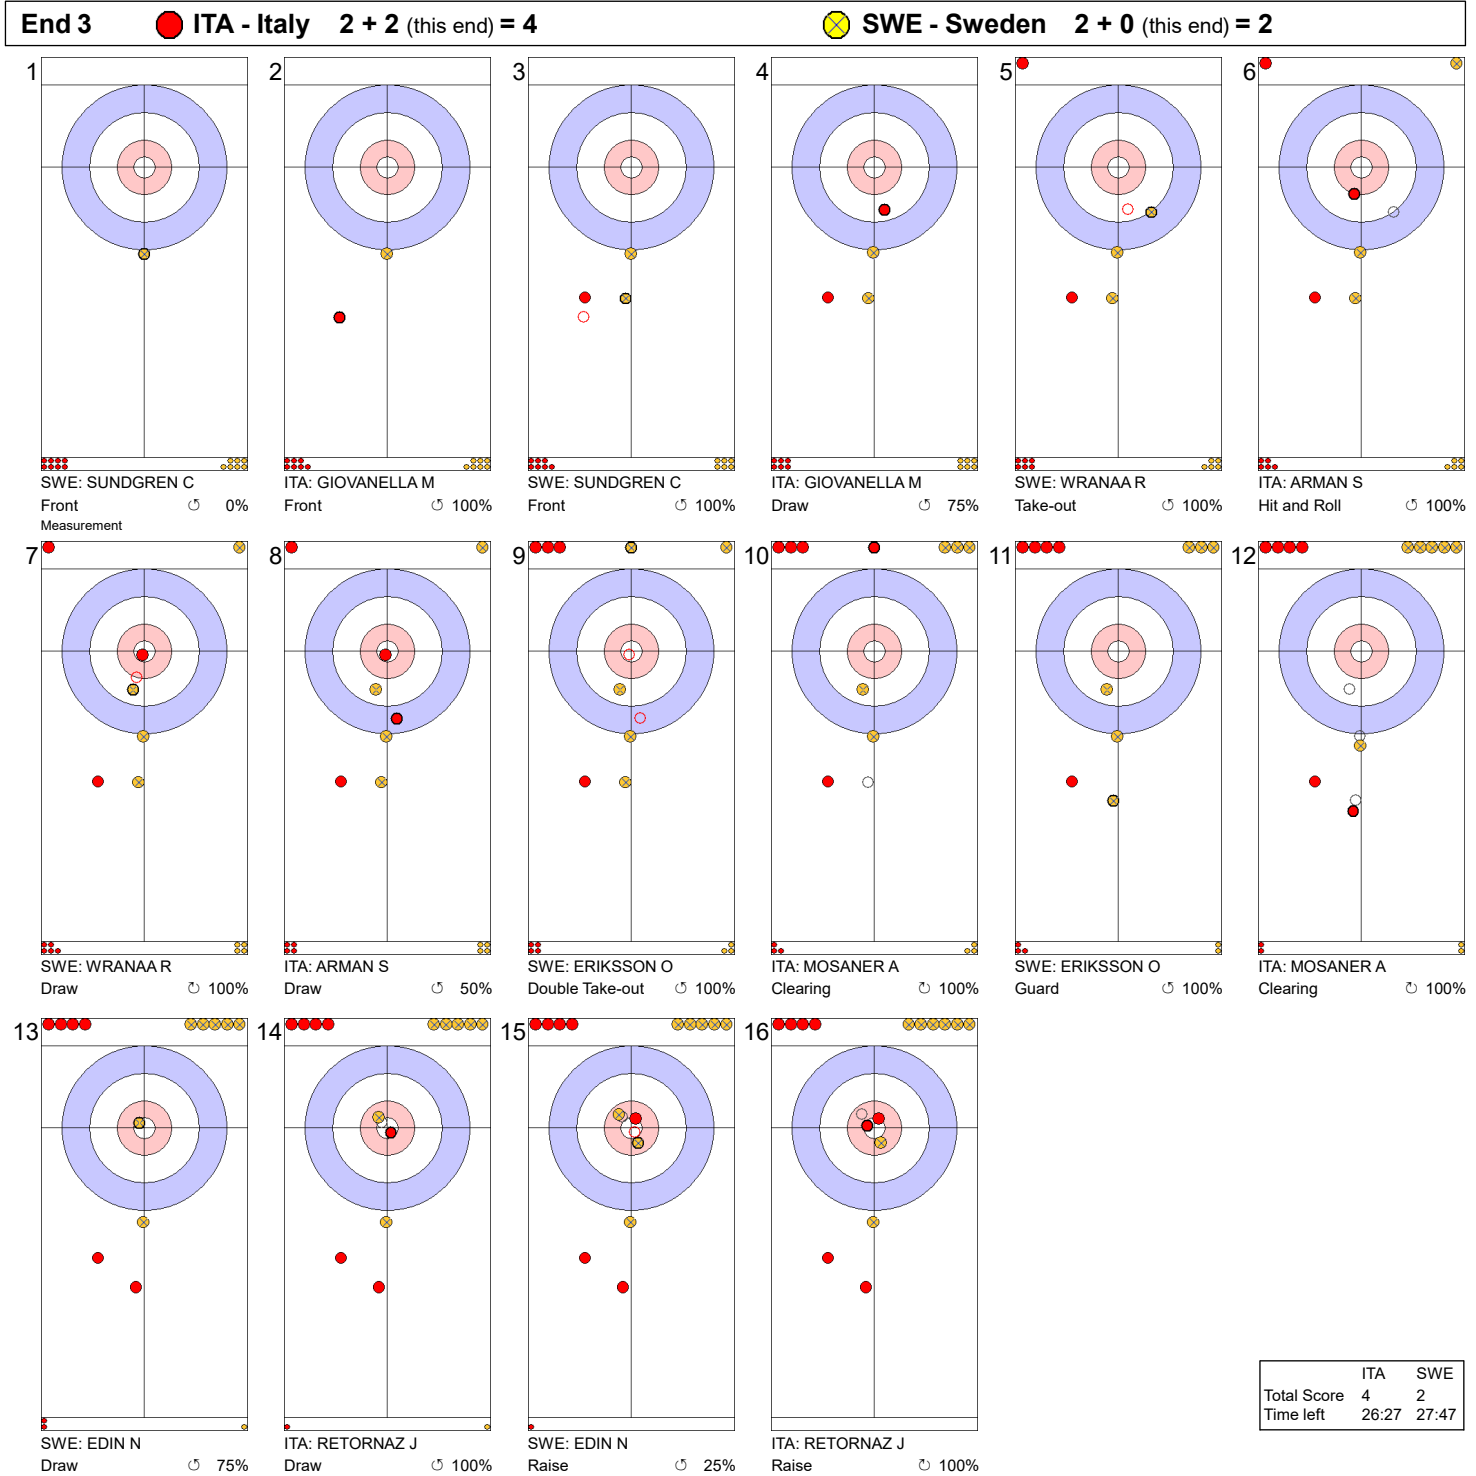

**Game - Shot by Shot**

**Legend:**  
 ↻ Clockwise      ↺ Counter-clockwise      - Not considered

**Game - Shot by Shot**

**Legend:**  
 ↻ Clockwise      ↺ Counter-clockwise      - Not considered

**Game - Shot by Shot**

	ITA	SWE
Total Score	4	3
Time left	22:40	24:53

**Legend:**  
 ⤴ Clockwise      ⤵ Counter-clockwise      - Not considered

**Game - Shot by Shot**

**Legend:**  
 ↻ Clockwise      ↺ Counter-clockwise      - Not considered

**Legend:**  
 ↻ Clockwise      ↺ Counter-clockwise      - Not considered

**Game - Shot by Shot**

**Legend:**  
 ↻ Clockwise      ↺ Counter-clockwise      - Not considered

**Game - Shot by Shot**

**Legend:**  
 ↻ Clockwise      ↺ Counter-clockwise      - Not considered