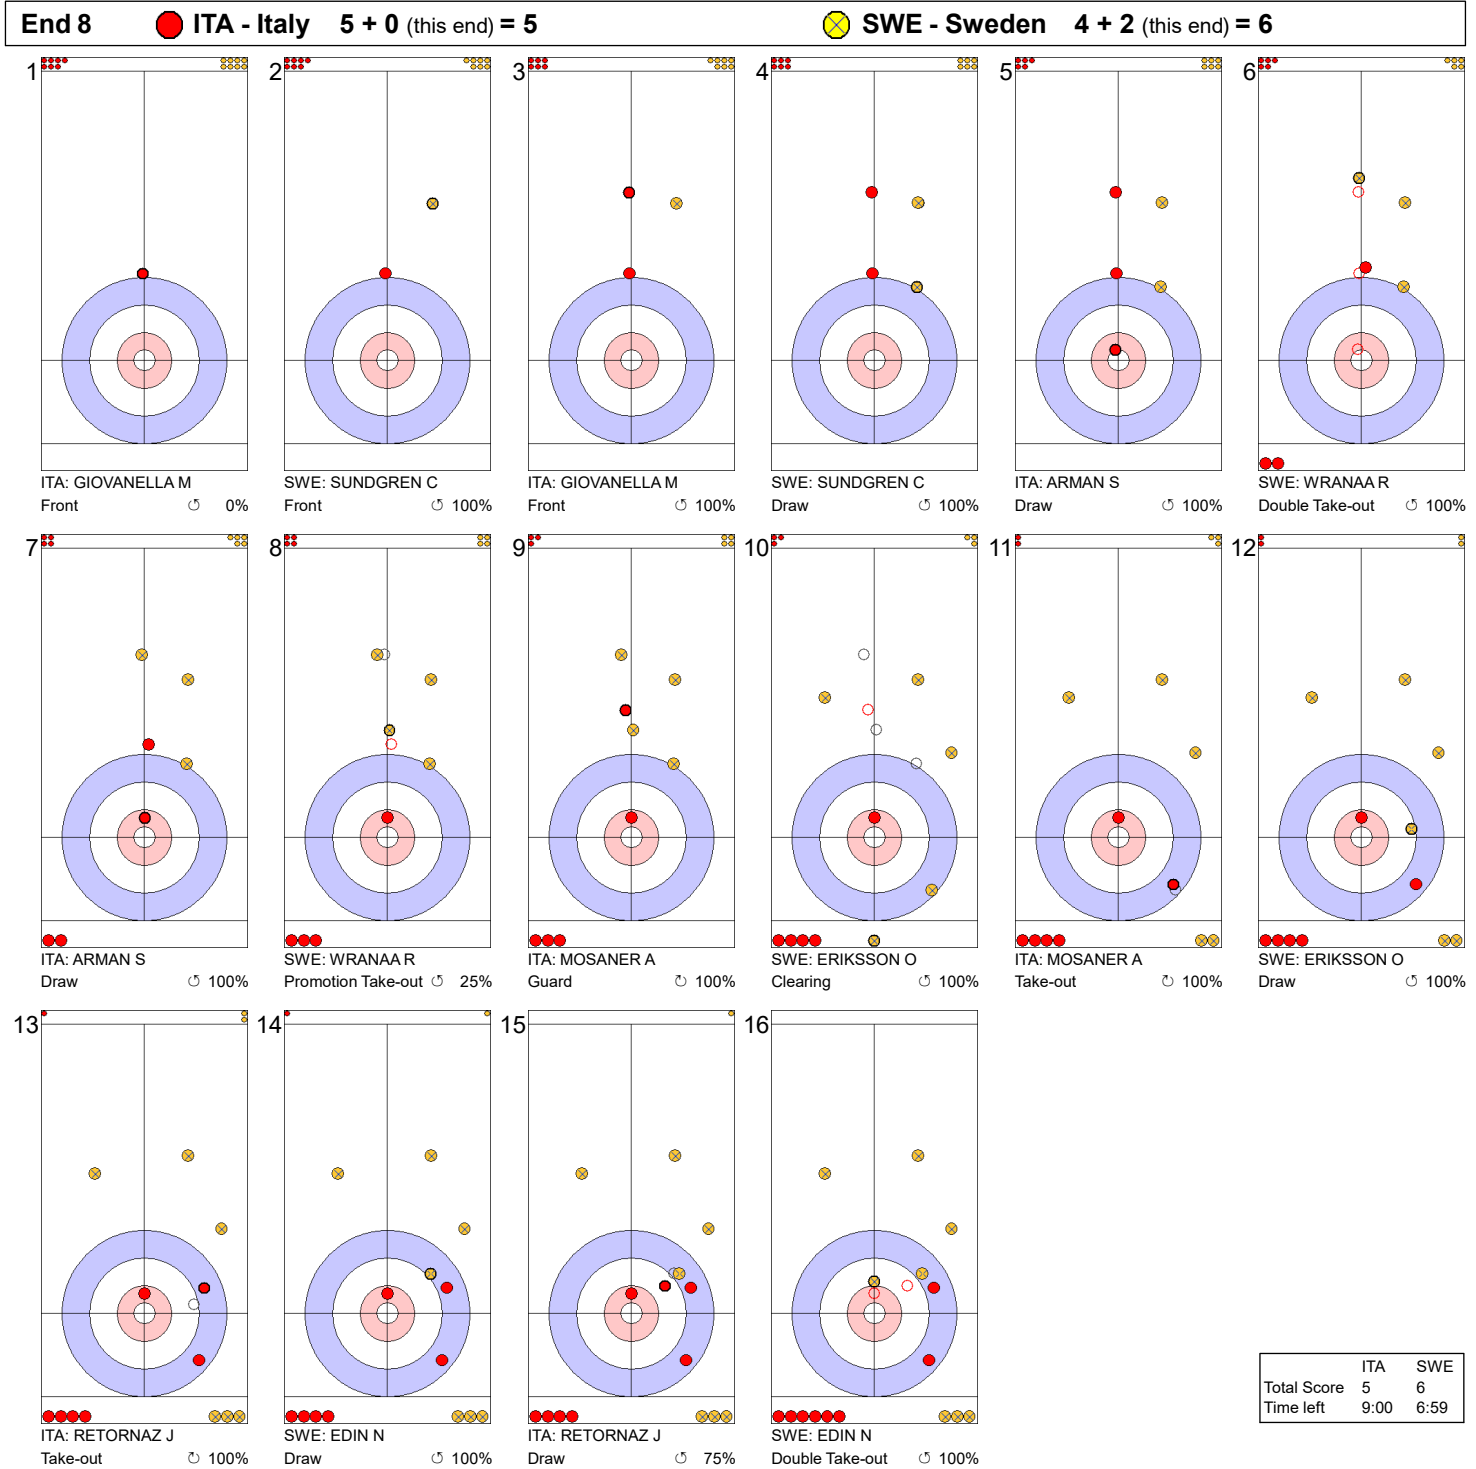

**Game - Shot by Shot**

**Legend:**  
 ↻ Clockwise      ↺ Counter-clockwise      - Not considered

**Game - Shot by Shot**

**Legend:**  
 ↻ Clockwise      ↺ Counter-clockwise      - Not considered

**Game - Shot by Shot**

	ITA	SWE
Total Score	4	3
Time left	22:40	24:53

**Legend:**  
 ⤴ Clockwise      ⤵ Counter-clockwise      - Not considered

**Game - Shot by Shot**

**Legend:**  
 ↻ Clockwise      ↺ Counter-clockwise      - Not considered

**Legend:**  
 ↻ Clockwise      ↺ Counter-clockwise      - Not considered

**Game - Shot by Shot**

**Legend:**  
 ↻ Clockwise      ↺ Counter-clockwise      - Not considered

**Game - Shot by Shot**

**Legend:**  
 ↻ Clockwise      ↺ Counter-clockwise      - Not considered