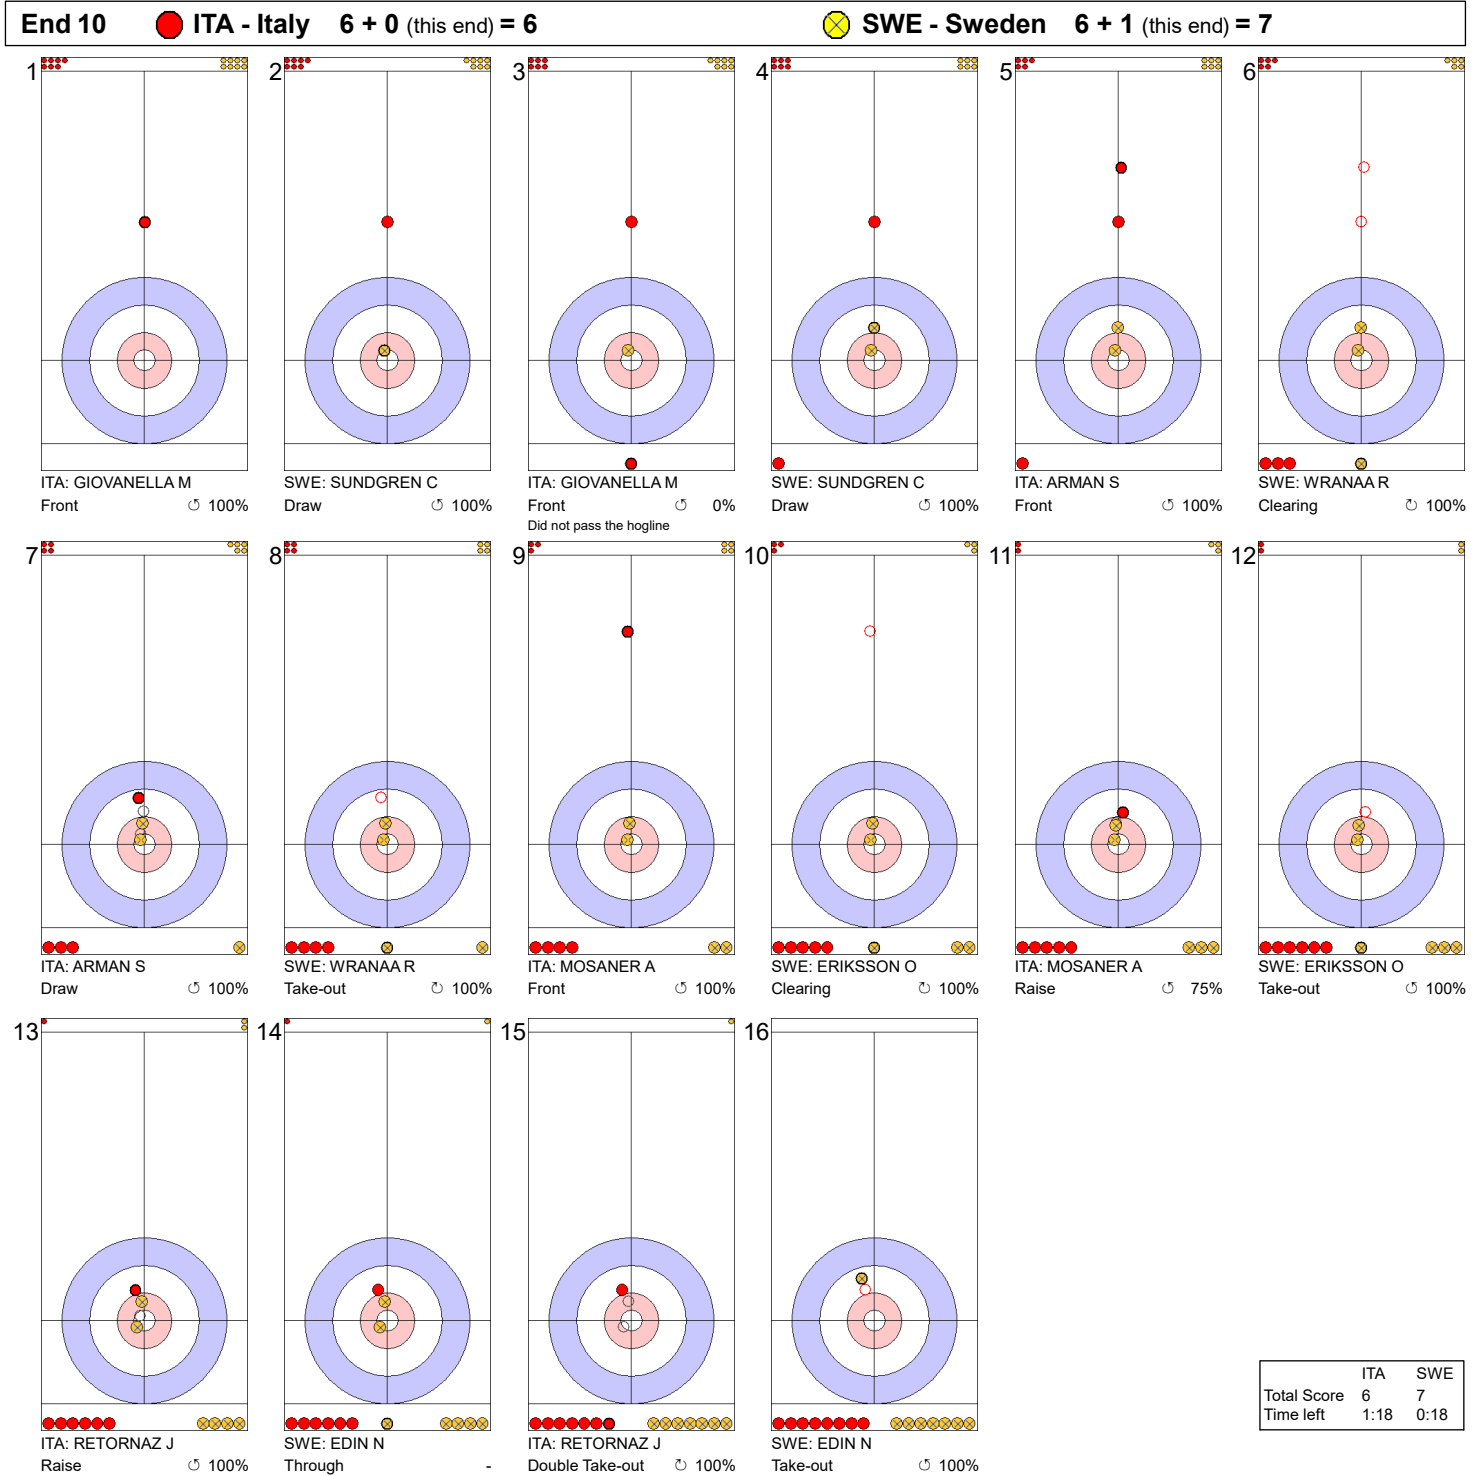

**Game - Shot by Shot**

**Legend:**  
 ↻ Clockwise      ↺ Counter-clockwise      - Not considered

**Game - Shot by Shot**

**Legend:**  
 ↻ Clockwise      ↺ Counter-clockwise      - Not considered

**Game - Shot by Shot**

	ITA	SWE
Total Score	4	3
Time left	22:40	24:53

**Legend:**  
 ⤴ Clockwise      ⤵ Counter-clockwise      - Not considered

**Game - Shot by Shot**

**Legend:**  
 ↻ Clockwise      ↺ Counter-clockwise      - Not considered

**Legend:**  
 ↻ Clockwise      ↺ Counter-clockwise      - Not considered

**Game - Shot by Shot**

**Legend:**  
 ↻ Clockwise      ↺ Counter-clockwise      - Not considered

**Game - Shot by Shot**

**Legend:**  
 ↻ Clockwise      ↺ Counter-clockwise      - Not considered