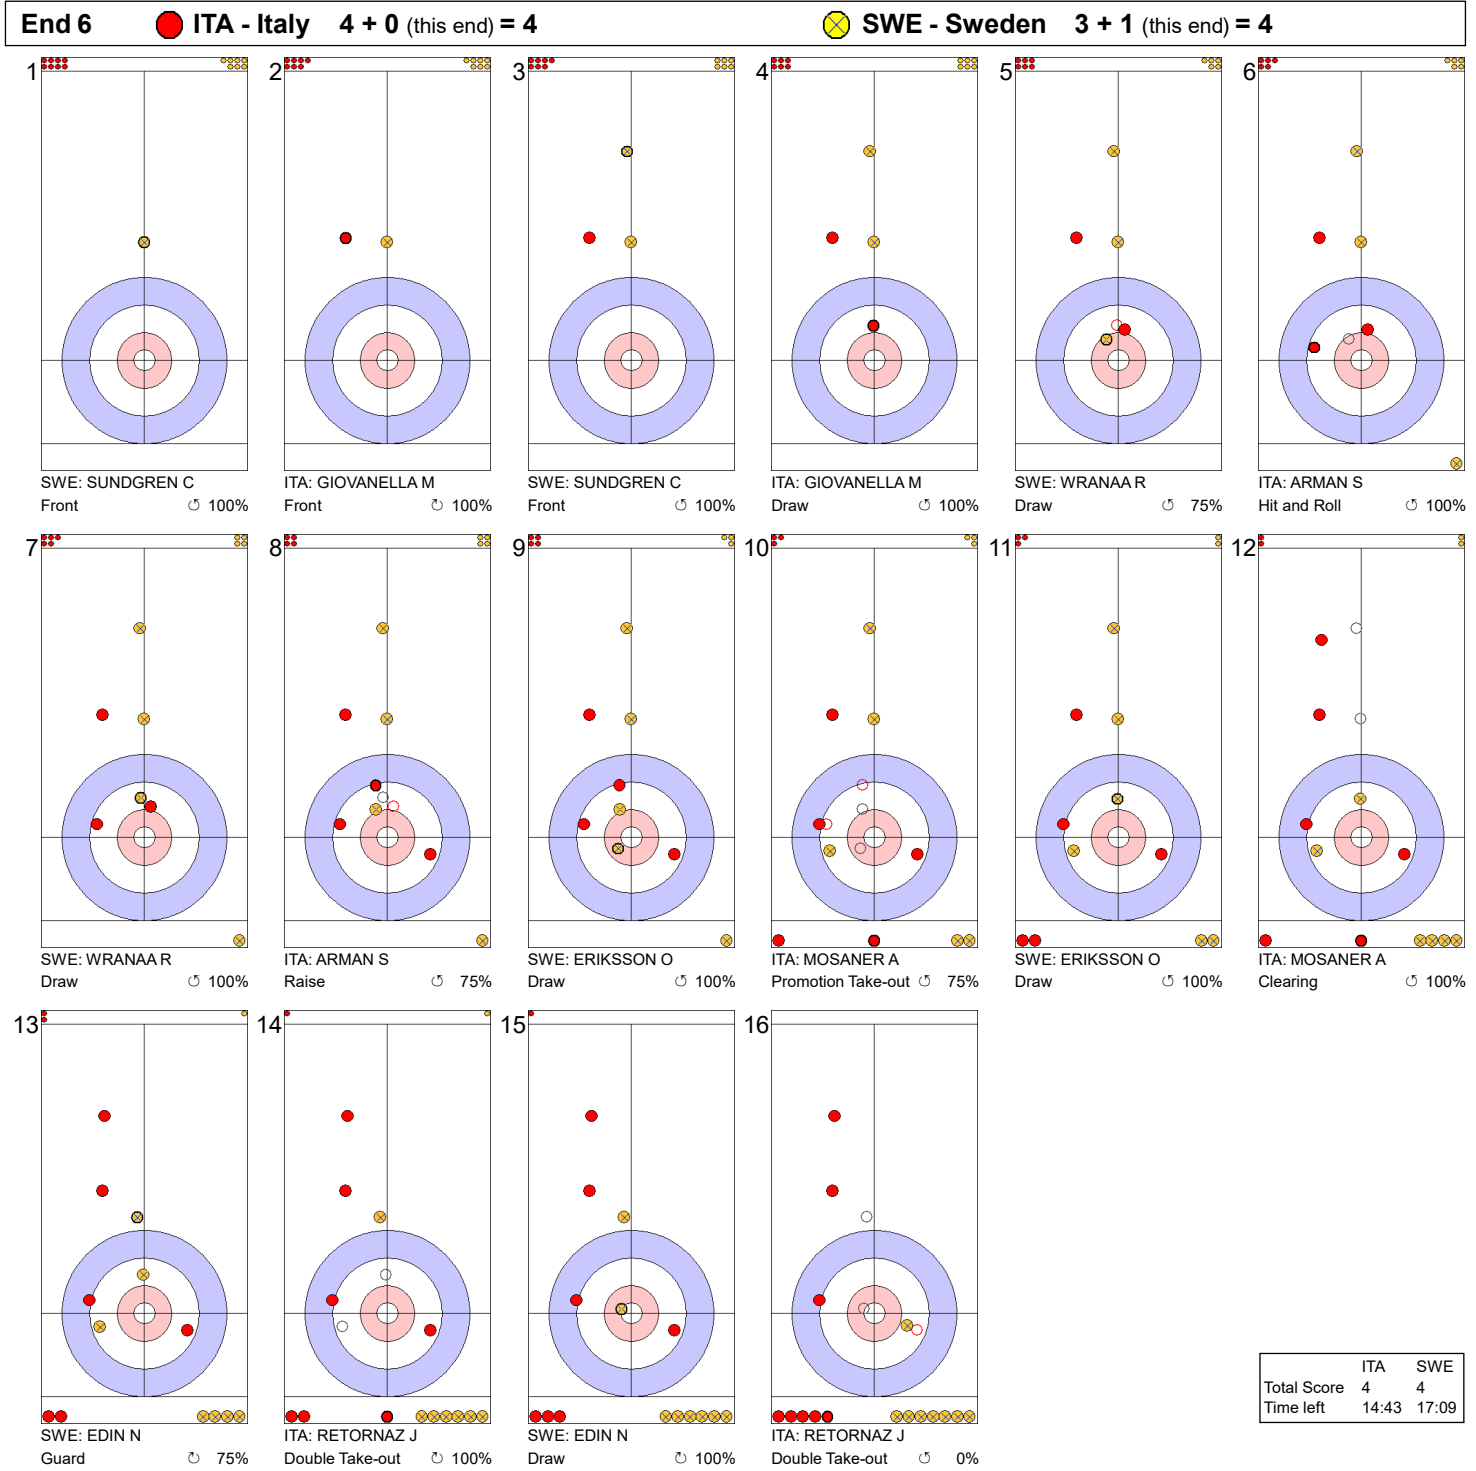

**Game - Shot by Shot**

**Legend:**  
 ↻ Clockwise      ↺ Counter-clockwise      - Not considered

**Game - Shot by Shot**

**Legend:**  
 ↻ Clockwise      ↺ Counter-clockwise      - Not considered

**Game - Shot by Shot**

	ITA	SWE
Total Score	4	3
Time left	22:40	24:53

**Legend:**  
 ⤴ Clockwise      ⤵ Counter-clockwise      - Not considered

**Game - Shot by Shot**

**Legend:**  
 ↻ Clockwise      ↺ Counter-clockwise      - Not considered

**Legend:**  
 ↻ Clockwise      ↺ Counter-clockwise      - Not considered

**Game - Shot by Shot**

**Legend:**  
 ↻ Clockwise      ↺ Counter-clockwise      - Not considered

**Game - Shot by Shot**

**Legend:**  
 ↻ Clockwise      ↺ Counter-clockwise      - Not considered