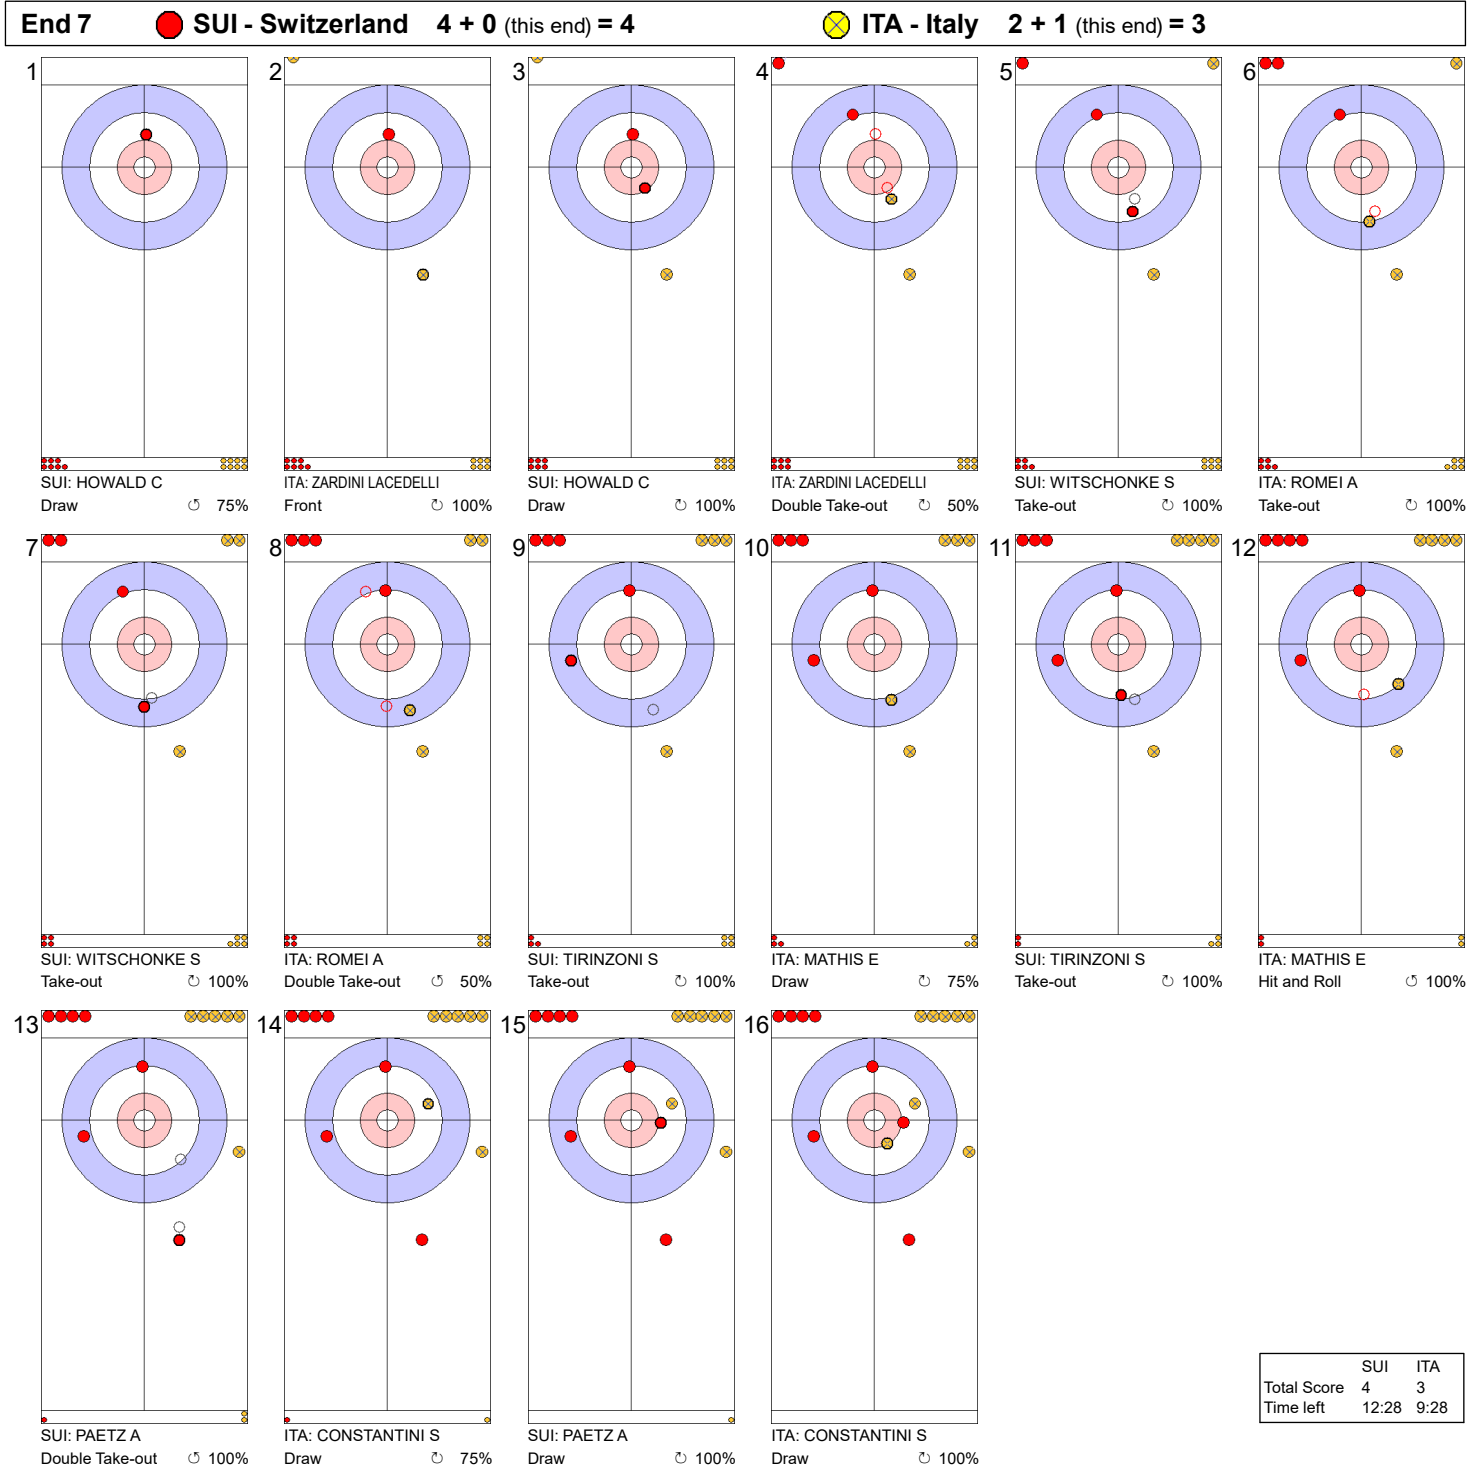

Game - Shot by Shot

Legend:
 ↻ Clockwise ↺ Counter-clockwise - Not considered

Game - Shot by Shot

End 4 ● **SUI - Switzerland 2 + 0** (this end) = 2 ● **ITA - Italy 1 + 1** (this end) = 2

	SUI	ITA
Total Score	2	2
Time left	23:21	24:26

Legend:
 ↻ Clockwise ↺ Counter-clockwise - Not considered

Game - Shot by Shot

Legend:
 ↻ Clockwise ↺ Counter-clockwise - Not considered

Game - Shot by Shot

Legend:
 ↻ Clockwise ↺ Counter-clockwise - Not considered

Game - Shot by Shot

Legend:
 ↻ Clockwise ↺ Counter-clockwise - Not considered

Game - Shot by Shot

Legend:
 ↻ Clockwise ↺ Counter-clockwise - Not considered

Game - Shot by Shot

Legend:
 ↻ Clockwise ↺ Counter-clockwise - Not considered

Game - Shot by Shot

End 10 ● **SUI - Switzerland** 5 + 1 (this end) = 6 ● **ITA - Italy** 5 + 0 (this end) = 5

	SUI	ITA
Total Score	6	5
Time left	1:35	0:07

Legend:
 ↻ Clockwise ↺ Counter-clockwise - Not considered