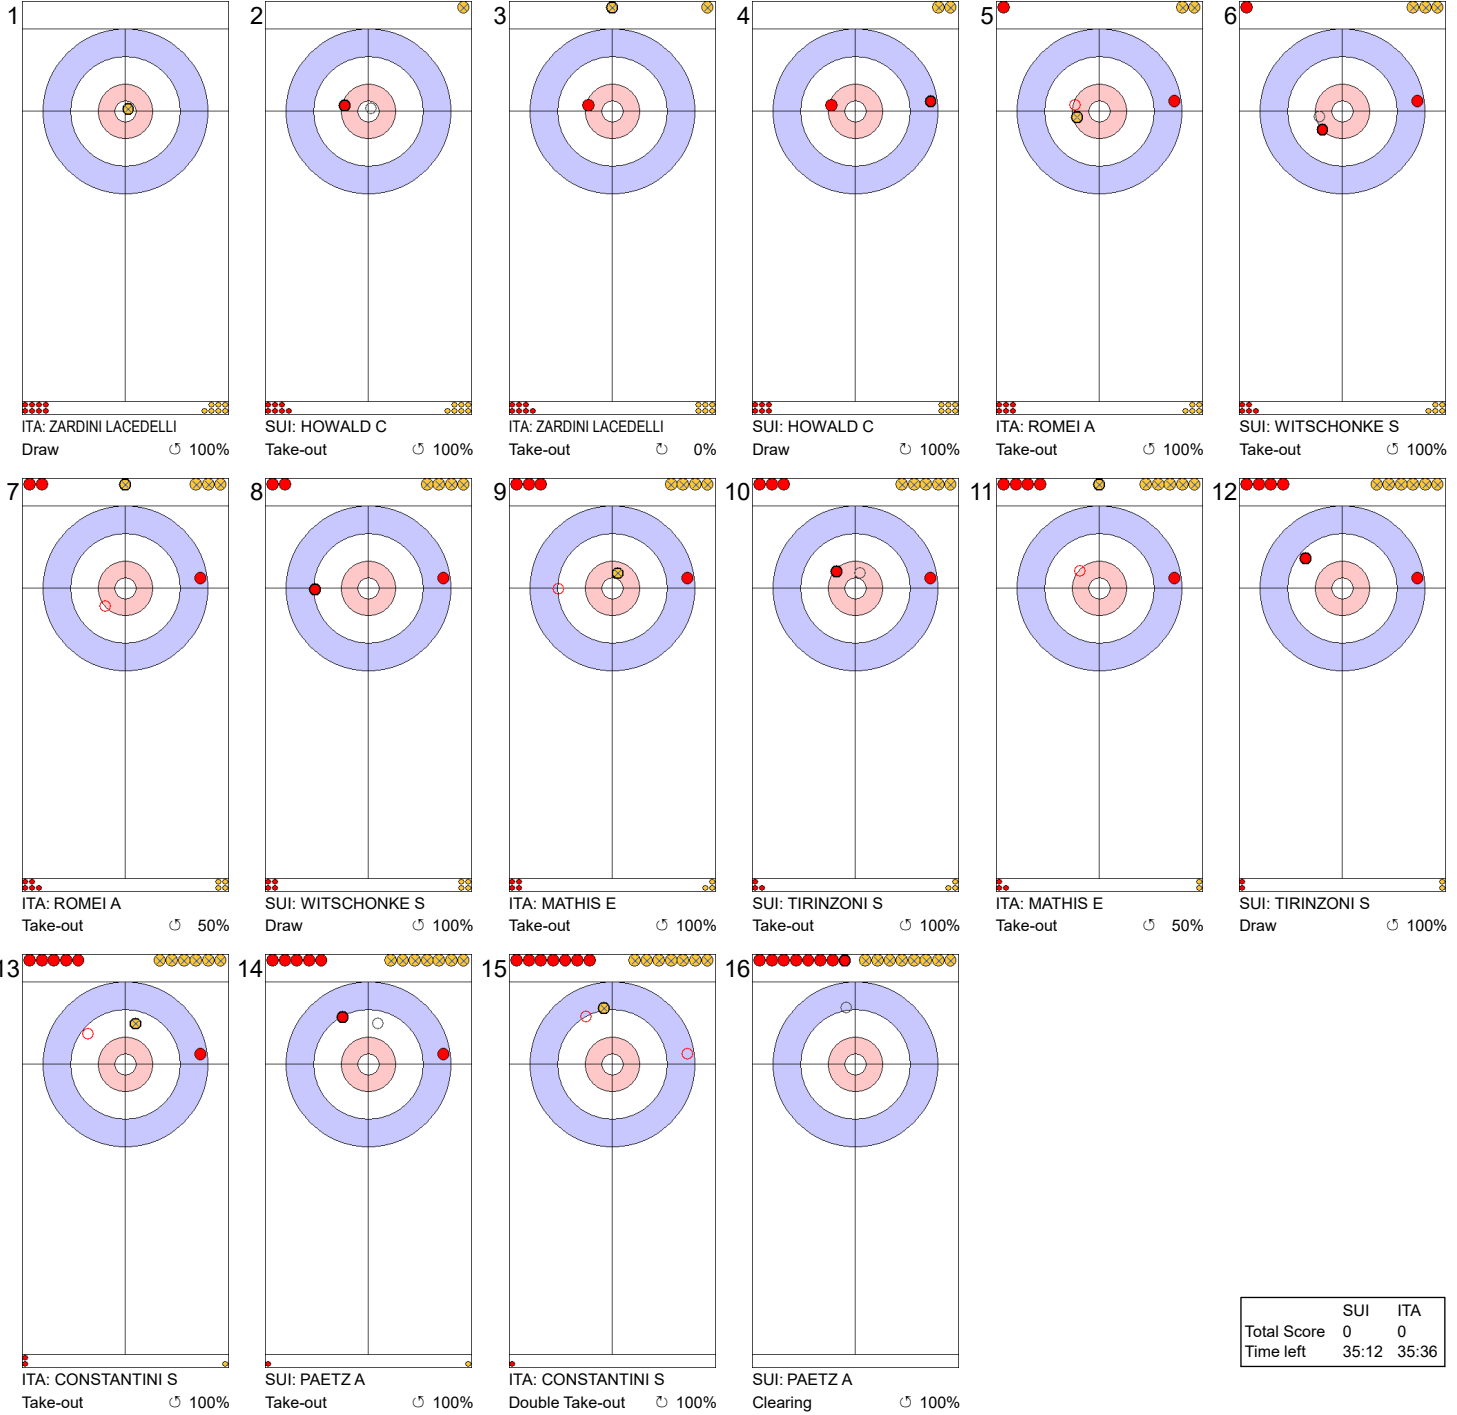

Game - Shot by Shot

End 1 ● **SUI - Switzerland** 0 + 0 (this end) = 0 ● **ITA - Italy** 0 + 0 (this end) = 0

	SUI	ITA
Total Score	0	0
Time left	35:12	35:36

Legend:
 ↻ Clockwise ↺ Counter-clockwise - Not considered

Game - Shot by Shot

End 2 ● **SUI - Switzerland** 0 + 0 (this end) = 0 ● **ITA - Italy** 0 + 1 (this end) = 1

	SUI	ITA
Total Score	0	1
Time left	31:17	32:06

Legend:
 ↻ Clockwise ↺ Counter-clockwise - Not considered

Game - Shot by Shot

Legend:
 ↻ Clockwise ↺ Counter-clockwise - Not considered

Game - Shot by Shot

End 4 ● **SUI - Switzerland 2 + 0** (this end) = 2 ● **ITA - Italy 1 + 1** (this end) = 2

	SUI	ITA
Total Score	2	2
Time left	23:21	24:26

Legend:
 ↻ Clockwise ↺ Counter-clockwise - Not considered

Game - Shot by Shot

Legend:
 ↻ Clockwise ↺ Counter-clockwise - Not considered

Game - Shot by Shot

Legend:
 ↻ Clockwise ↺ Counter-clockwise - Not considered