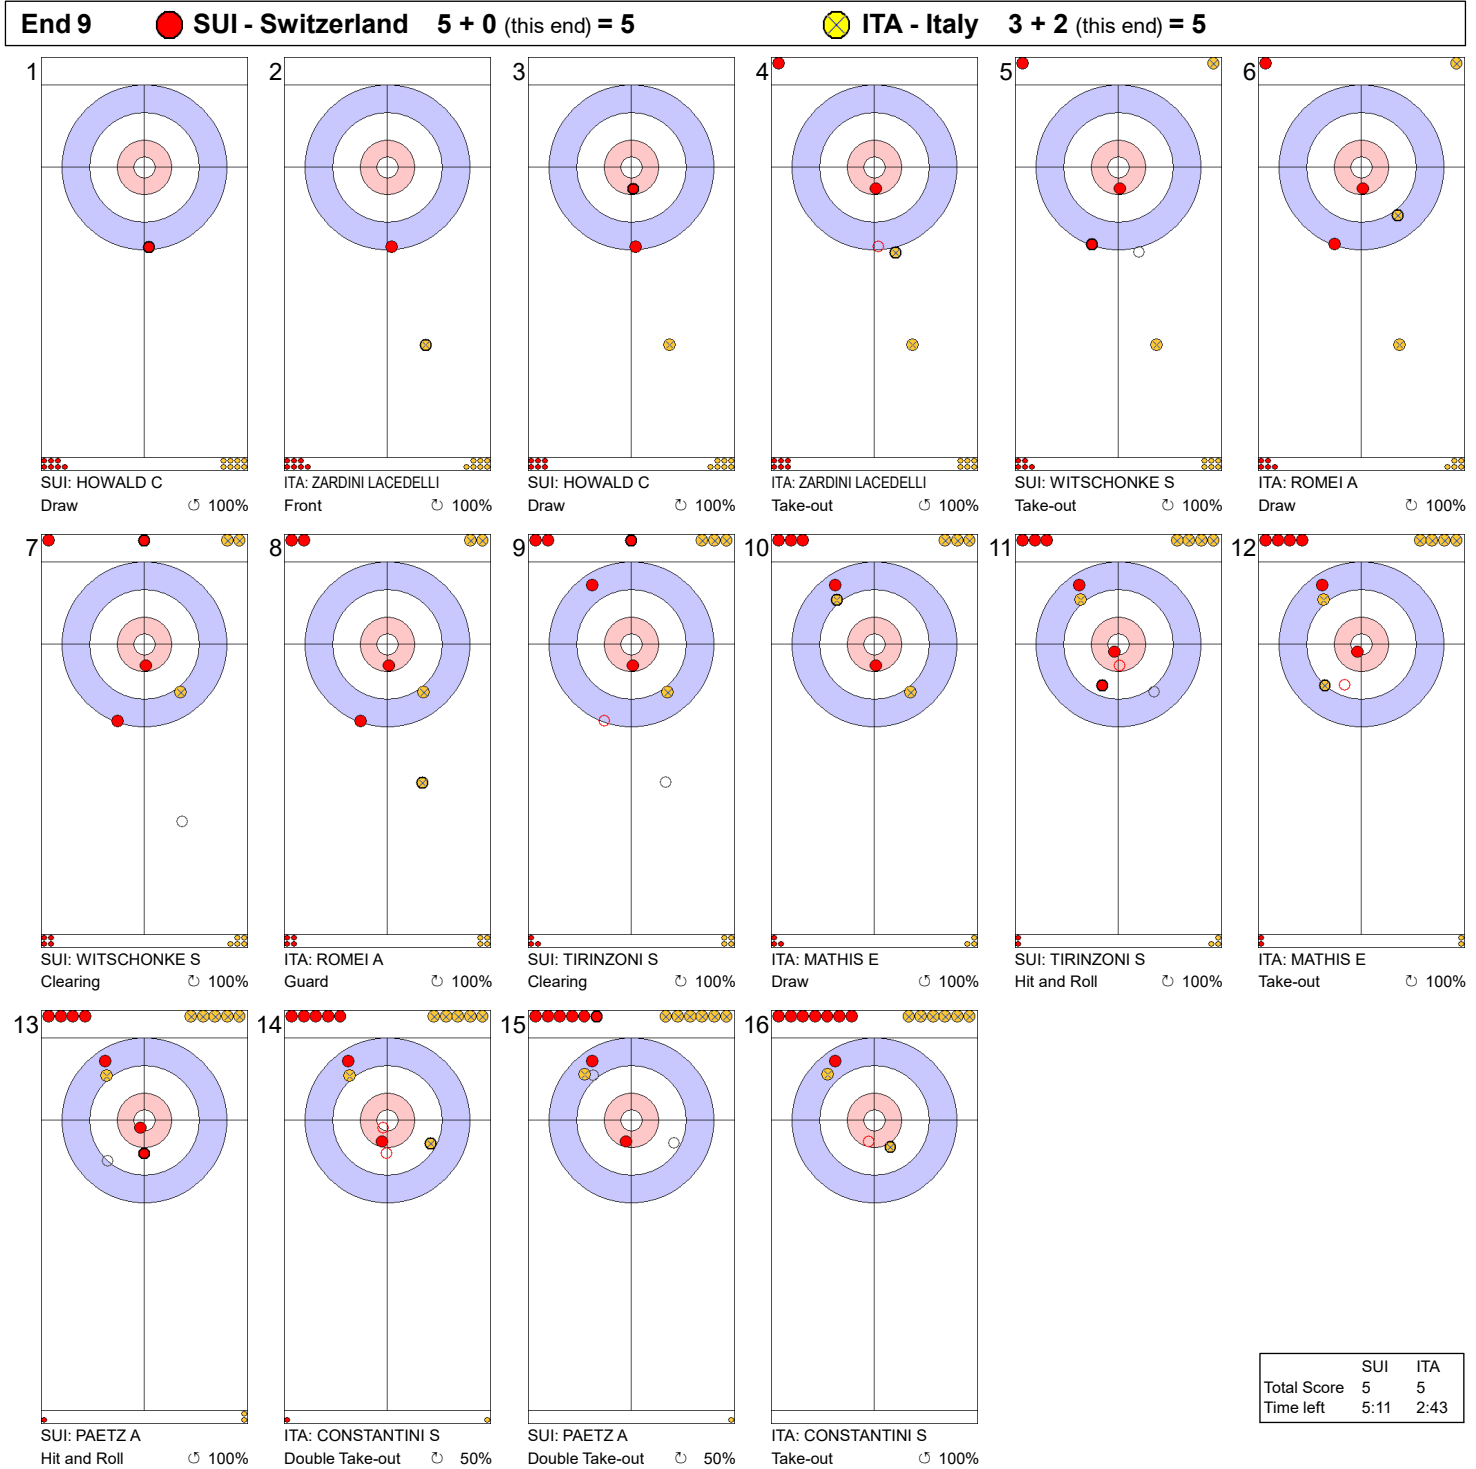

Game - Shot by Shot

Legend:
 ↻ Clockwise ↺ Counter-clockwise - Not considered

Game - Shot by Shot

End 4 ● **SUI - Switzerland 2 + 0** (this end) = 2 ● **ITA - Italy 1 + 1** (this end) = 2

	SUI	ITA
Total Score	2	2
Time left	23:21	24:26

Legend:
 ↻ Clockwise ↺ Counter-clockwise - Not considered

Game - Shot by Shot

Legend:
 ↻ Clockwise ↺ Counter-clockwise - Not considered

Game - Shot by Shot

Legend:
 ↻ Clockwise ↺ Counter-clockwise - Not considered

Game - Shot by Shot

Legend:
 ↻ Clockwise ↺ Counter-clockwise - Not considered

Game - Shot by Shot

Legend:
 ↻ Clockwise ↺ Counter-clockwise - Not considered

Game - Shot by Shot

Legend:
 ↻ Clockwise ↺ Counter-clockwise - Not considered

Game - Shot by Shot

End 10 ● **SUI - Switzerland** 5 + 1 (this end) = 6 ● **ITA - Italy** 5 + 0 (this end) = 5

	SUI	ITA
Total Score	6	5
Time left	1:35	0:07

Legend:
 ↻ Clockwise ↺ Counter-clockwise - Not considered