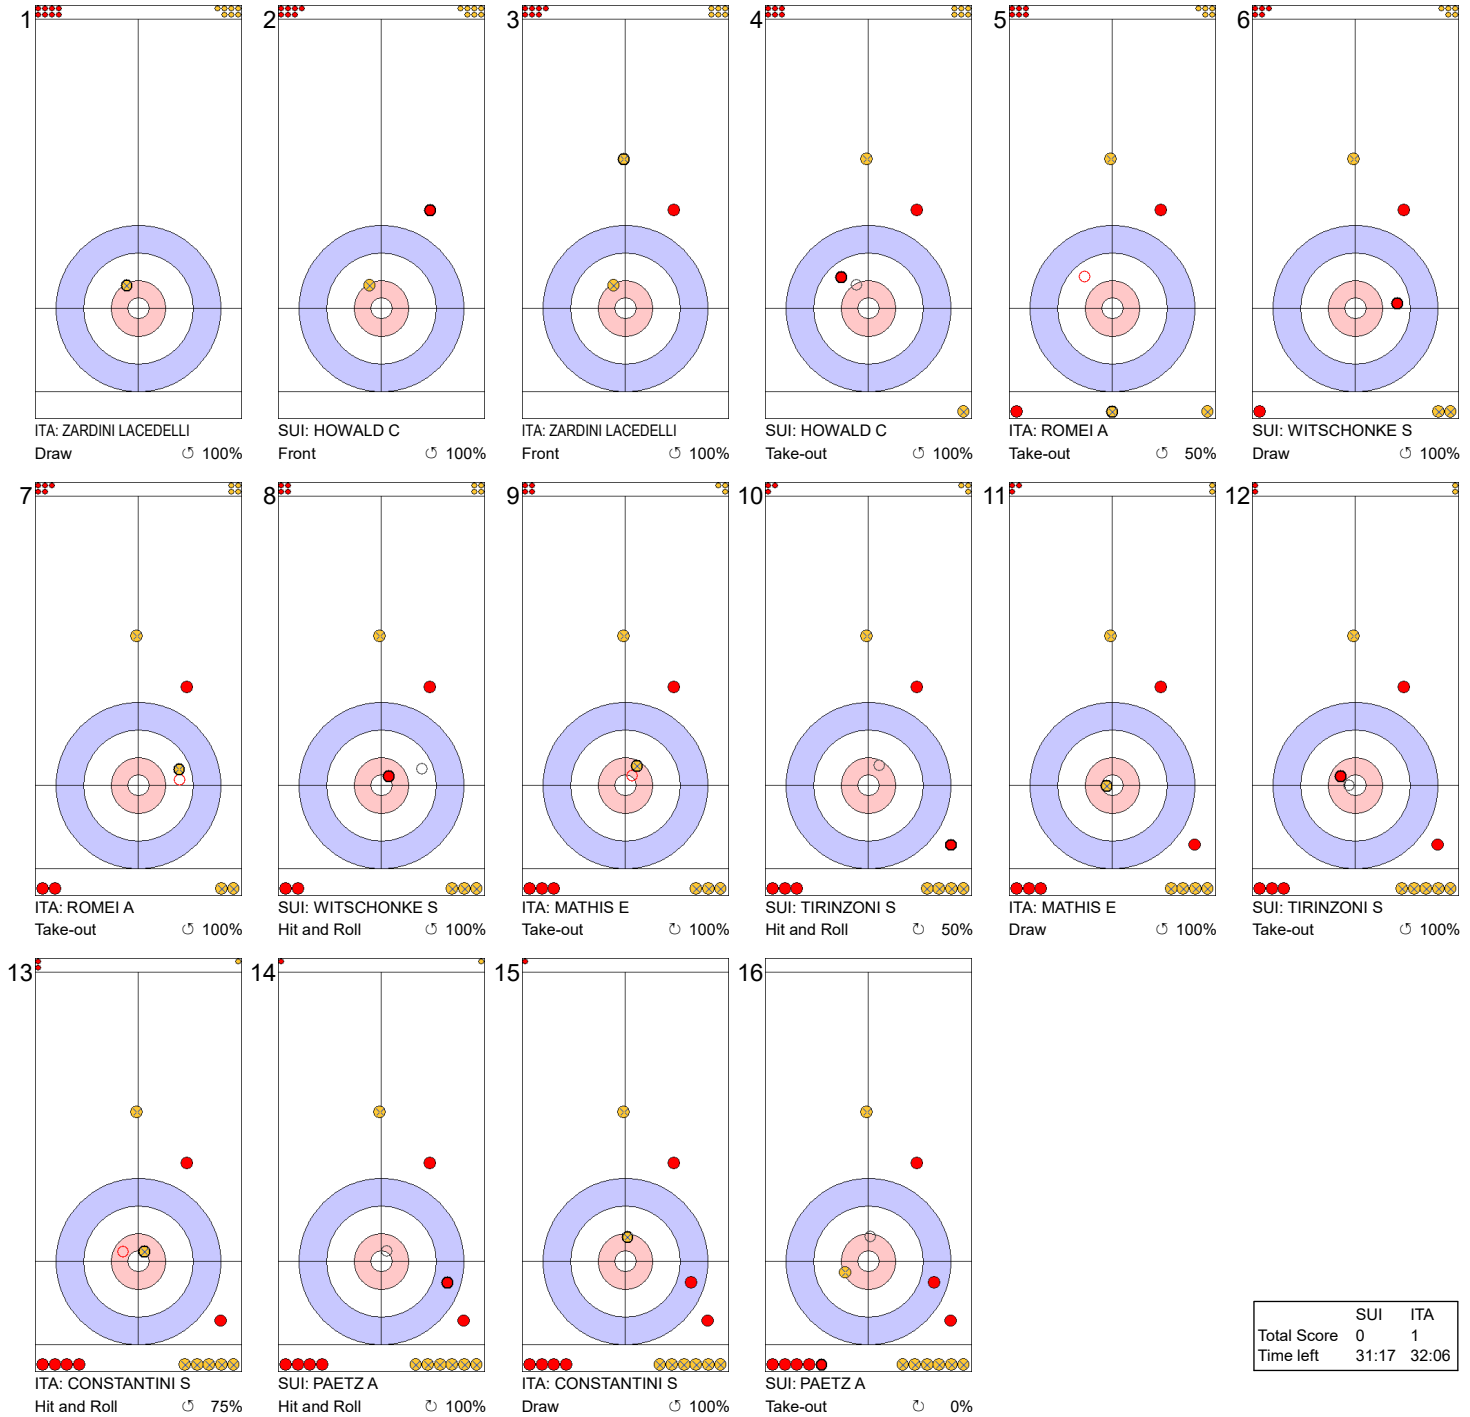

Game - Shot by Shot

End 1 ● **SUI - Switzerland** 0 + 0 (this end) = 0 ● **ITA - Italy** 0 + 0 (this end) = 0

	SUI	ITA
Total Score	0	0
Time left	35:12	35:36

Legend:
 ↻ Clockwise ↺ Counter-clockwise - Not considered

Game - Shot by Shot

End 2 ● **SUI - Switzerland** 0 + 0 (this end) = 0 ● **ITA - Italy** 0 + 1 (this end) = 1

	SUI	ITA
Total Score	0	1
Time left	31:17	32:06

Legend:
 ↻ Clockwise ↺ Counter-clockwise - Not considered

Game - Shot by Shot

Legend:
 ↻ Clockwise ↺ Counter-clockwise - Not considered

Game - Shot by Shot

End 4 ● **SUI - Switzerland 2 + 0** (this end) = 2 ● **ITA - Italy 1 + 1** (this end) = 2

	SUI	ITA
Total Score	2	2
Time left	23:21	24:26

Legend:
 ↻ Clockwise ↺ Counter-clockwise - Not considered

Game - Shot by Shot

Legend:
 ↻ Clockwise ↺ Counter-clockwise - Not considered

Game - Shot by Shot

Legend:
 ↻ Clockwise ↺ Counter-clockwise - Not considered