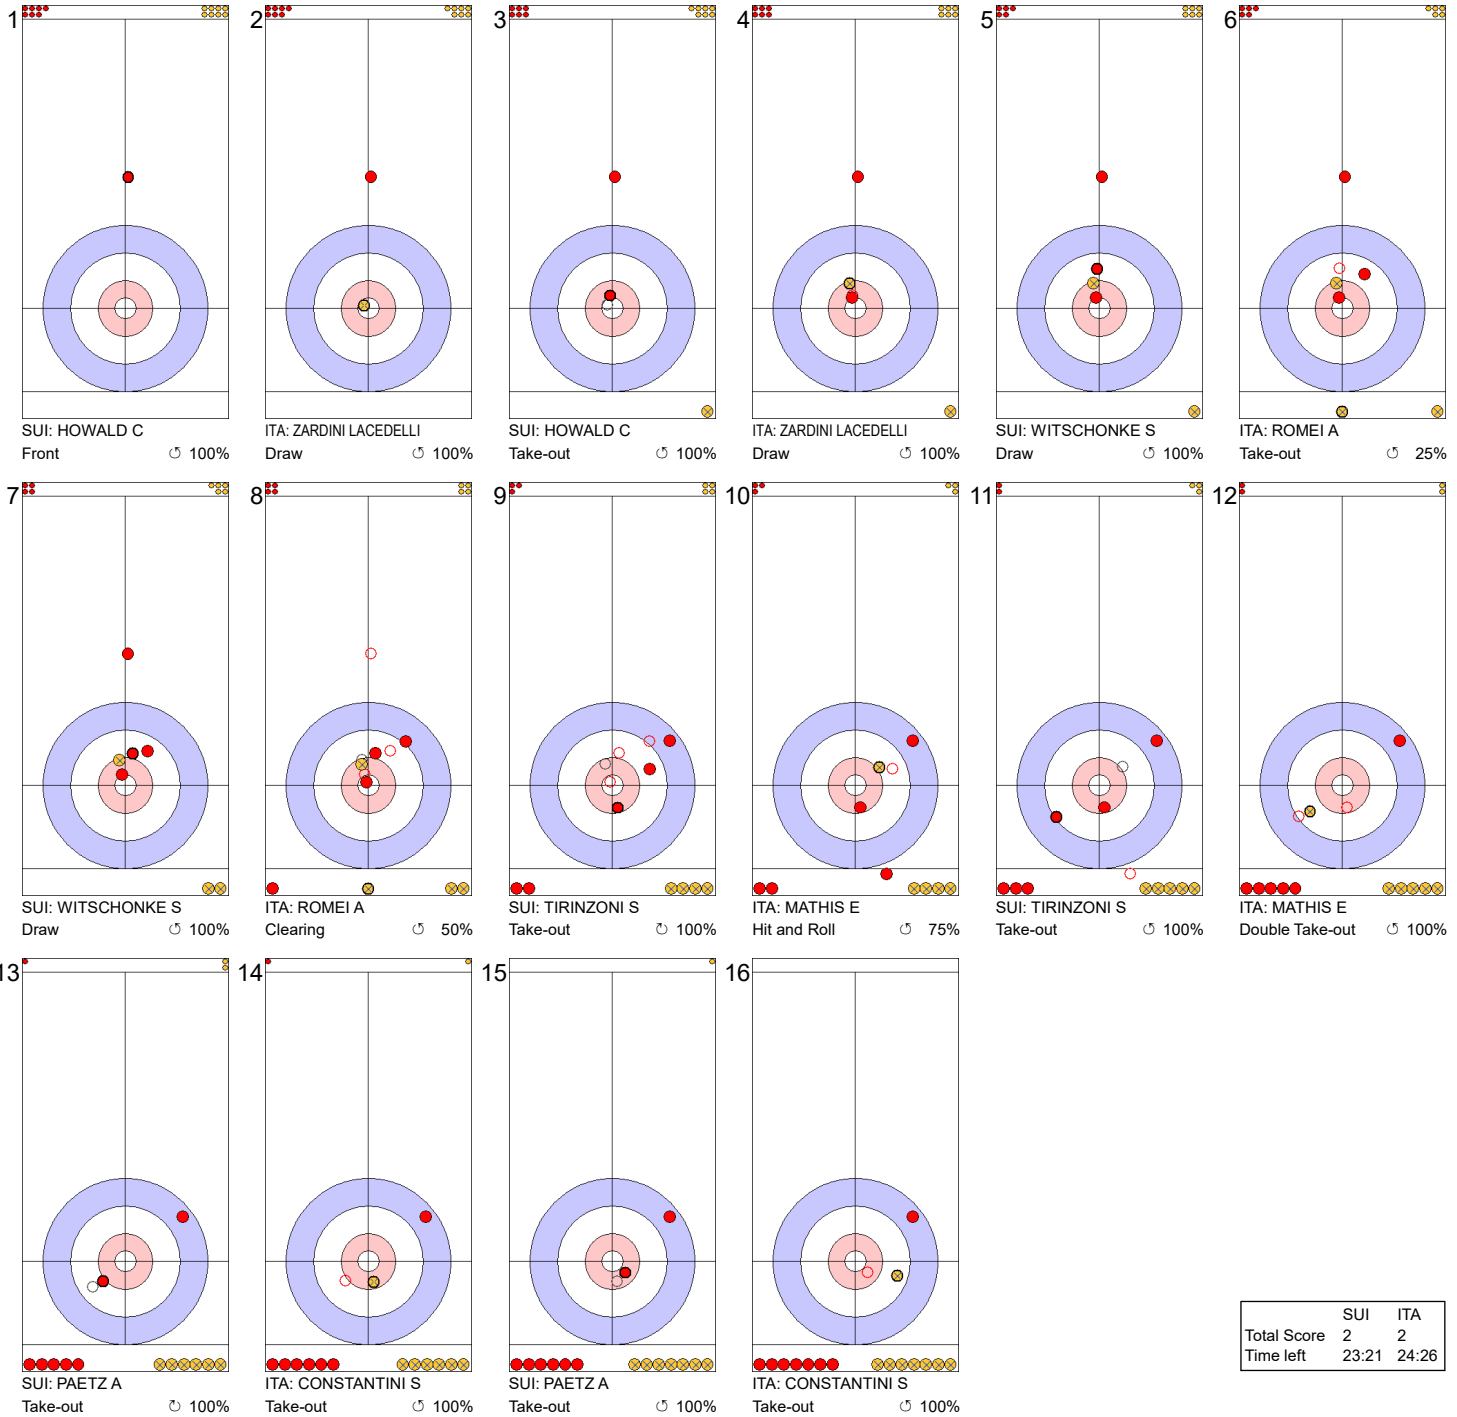

Game - Shot by Shot

End 1 ● **SUI - Switzerland** 0 + 0 (this end) = 0 ● **ITA - Italy** 0 + 0 (this end) = 0

	SUI	ITA
Total Score	0	0
Time left	35:12	35:36

Legend:
 ↻ Clockwise ↺ Counter-clockwise - Not considered

Game - Shot by Shot

End 2 ● **SUI - Switzerland** 0 + 0 (this end) = 0 ● **ITA - Italy** 0 + 1 (this end) = 1

	SUI	ITA
Total Score	0	1
Time left	31:17	32:06

Legend:
 ↻ Clockwise ↺ Counter-clockwise - Not considered

Game - Shot by Shot

Legend:
 ↻ Clockwise ↺ Counter-clockwise - Not considered

Game - Shot by Shot

End 4 ● **SUI - Switzerland 2 + 0** (this end) = 2 ● **ITA - Italy 1 + 1** (this end) = 2

	SUI	ITA
Total Score	2	2
Time left	23:21	24:26

Legend:
 ↻ Clockwise ↺ Counter-clockwise - Not considered

Game - Shot by Shot

Legend:
 ↻ Clockwise ↺ Counter-clockwise - Not considered

Game - Shot by Shot

Legend:
 ↻ Clockwise ↺ Counter-clockwise - Not considered