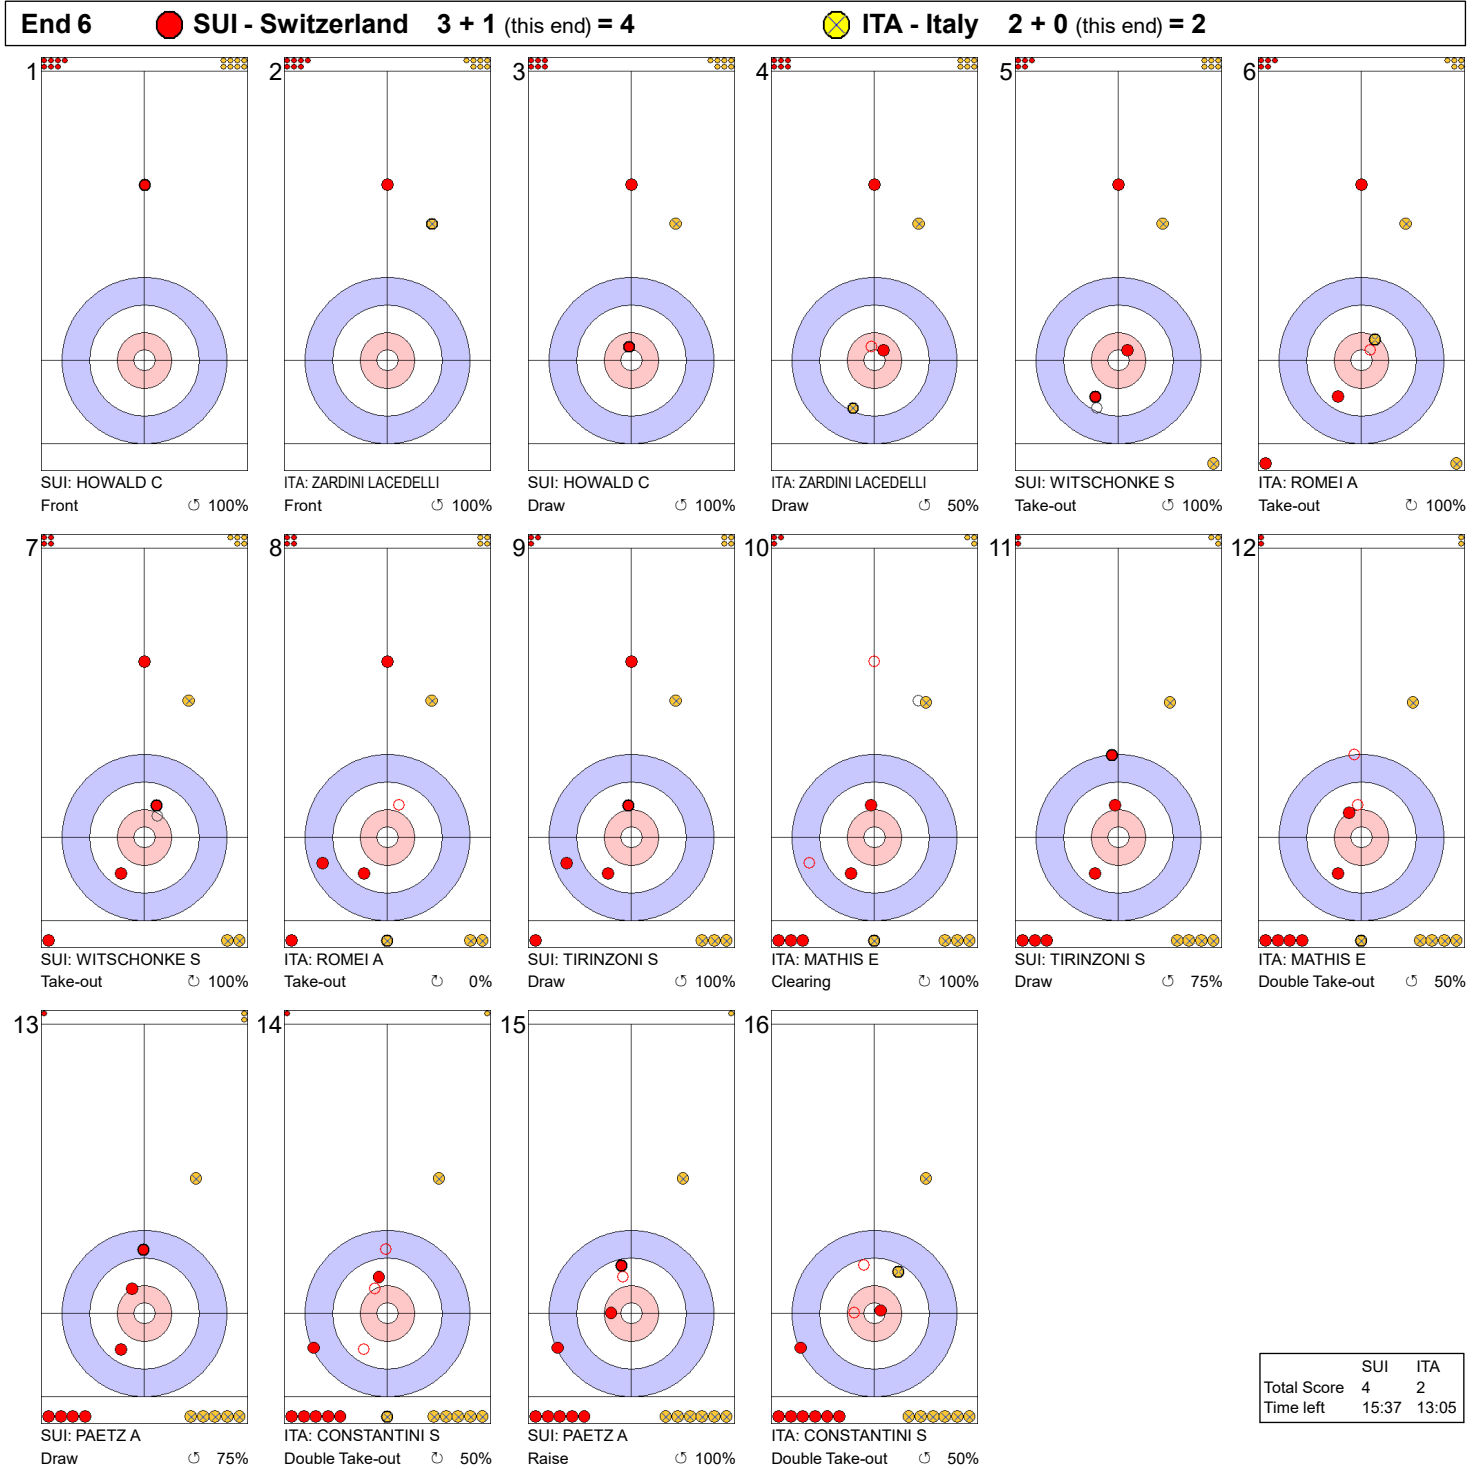

Game - Shot by Shot

End 2 ● **SUI - Switzerland** 0 + 0 (this end) = 0 ● **ITA - Italy** 0 + 1 (this end) = 1

	SUI	ITA
Total Score	0	1
Time left	31:17	32:06

Legend:
 ↻ Clockwise ↺ Counter-clockwise - Not considered

Game - Shot by Shot

Legend:
 ↻ Clockwise ↺ Counter-clockwise - Not considered

Game - Shot by Shot

End 4 ● **SUI - Switzerland 2 + 0** (this end) = 2 ● **ITA - Italy 1 + 1** (this end) = 2

	SUI	ITA
Total Score	2	2
Time left	23:21	24:26

Legend:
 ↻ Clockwise ↺ Counter-clockwise - Not considered

Game - Shot by Shot

Legend:
 ↻ Clockwise ↺ Counter-clockwise - Not considered

Game - Shot by Shot

Legend:
 ↻ Clockwise ↺ Counter-clockwise - Not considered

Game - Shot by Shot

Legend:
 ↻ Clockwise ↺ Counter-clockwise - Not considered

Game - Shot by Shot

Legend:
 ↻ Clockwise ↺ Counter-clockwise - Not considered

Game - Shot by Shot

Legend:
 ↻ Clockwise ↺ Counter-clockwise - Not considered