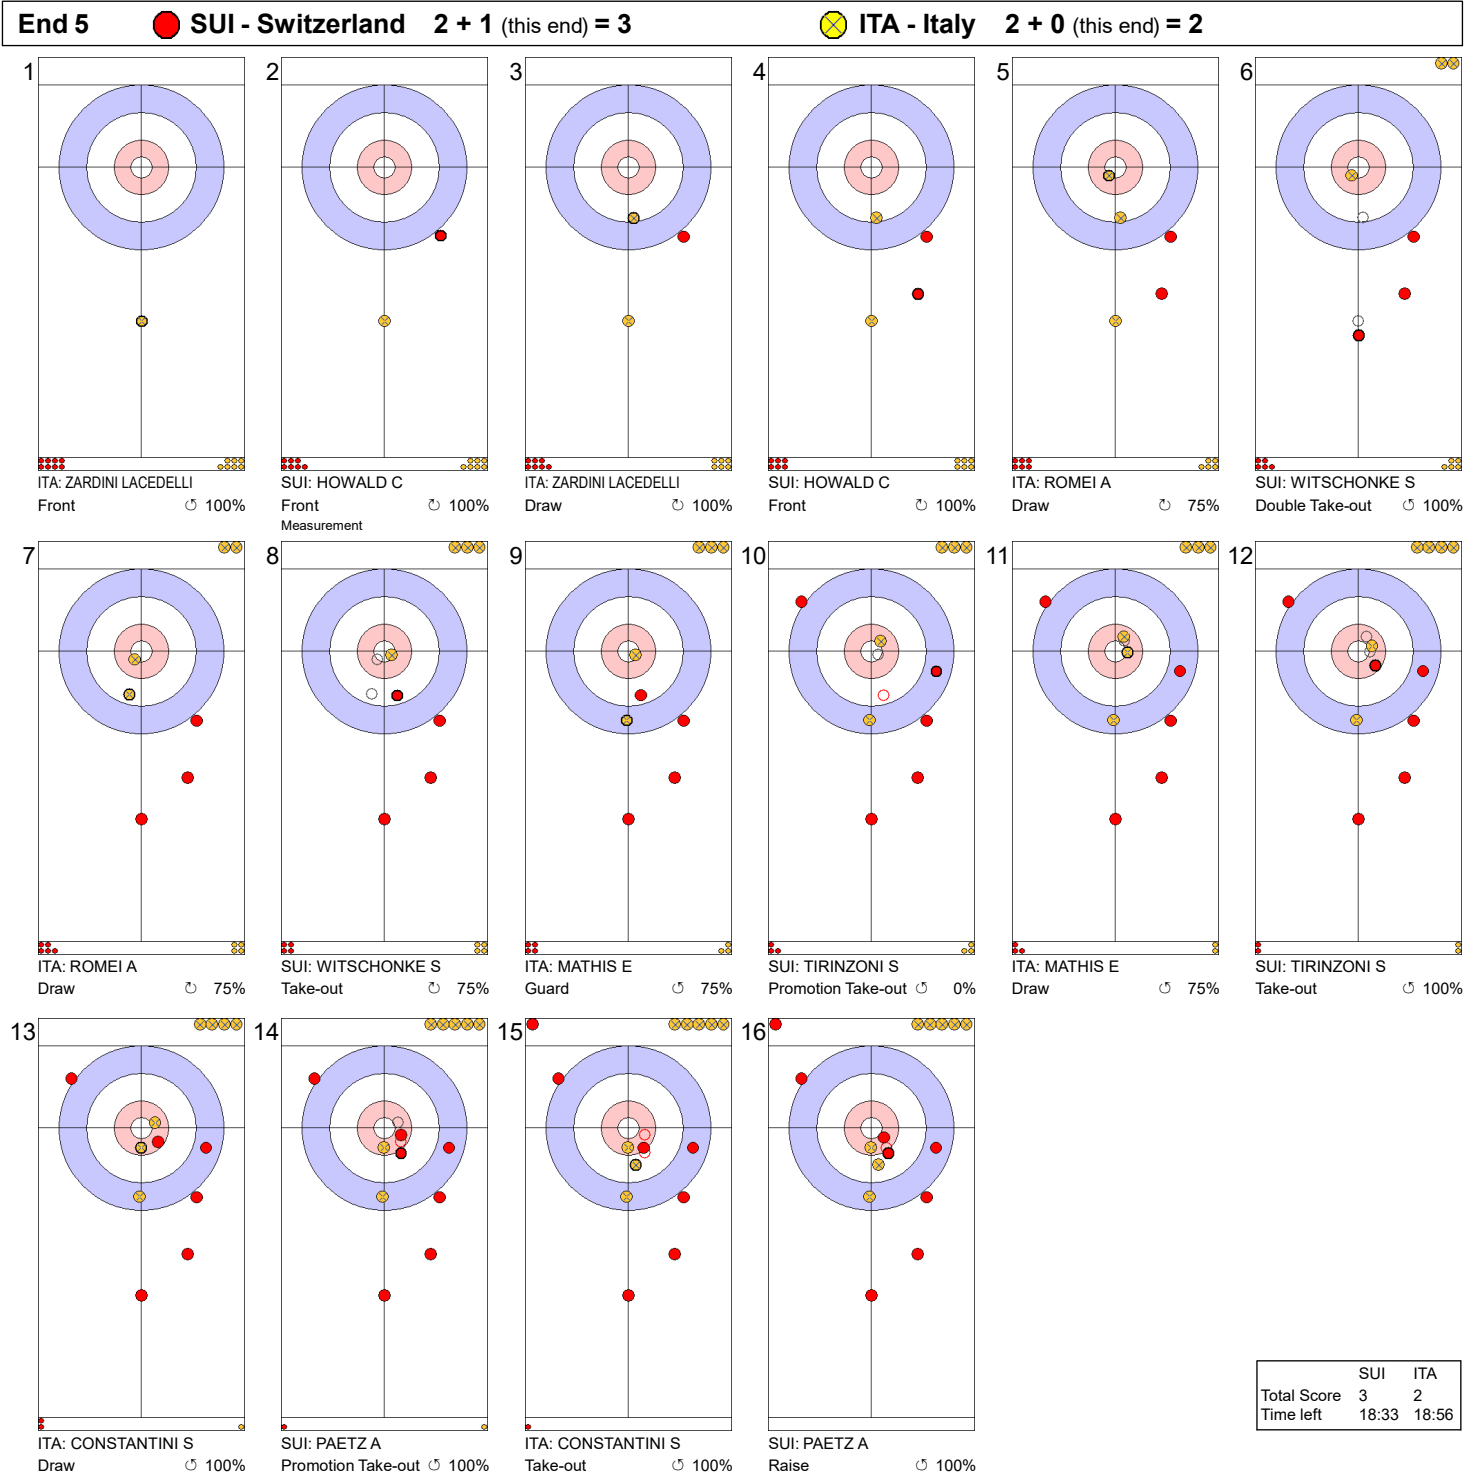

Game - Shot by Shot

End 2 ● **SUI - Switzerland** 0 + 0 (this end) = 0 ● **ITA - Italy** 0 + 1 (this end) = 1

	SUI	ITA
Total Score	0	1
Time left	31:17	32:06

Legend:
 ↻ Clockwise ↺ Counter-clockwise - Not considered

Game - Shot by Shot

Legend:
 ↻ Clockwise ↺ Counter-clockwise - Not considered

Game - Shot by Shot

End 4 ● **SUI - Switzerland 2 + 0** (this end) = 2 ● **ITA - Italy 1 + 1** (this end) = 2

	SUI	ITA
Total Score	2	2
Time left	23:21	24:26

Legend:
 ↻ Clockwise ↺ Counter-clockwise - Not considered

Game - Shot by Shot

Legend:
 ↻ Clockwise ↺ Counter-clockwise - Not considered

Game - Shot by Shot

Legend:
 ↻ Clockwise ↺ Counter-clockwise - Not considered

Game - Shot by Shot

Legend:
 ↻ Clockwise ↺ Counter-clockwise - Not considered

Game - Shot by Shot

Legend:
 ↻ Clockwise ↺ Counter-clockwise - Not considered

Game - Shot by Shot

Legend:
 ↻ Clockwise ↺ Counter-clockwise - Not considered