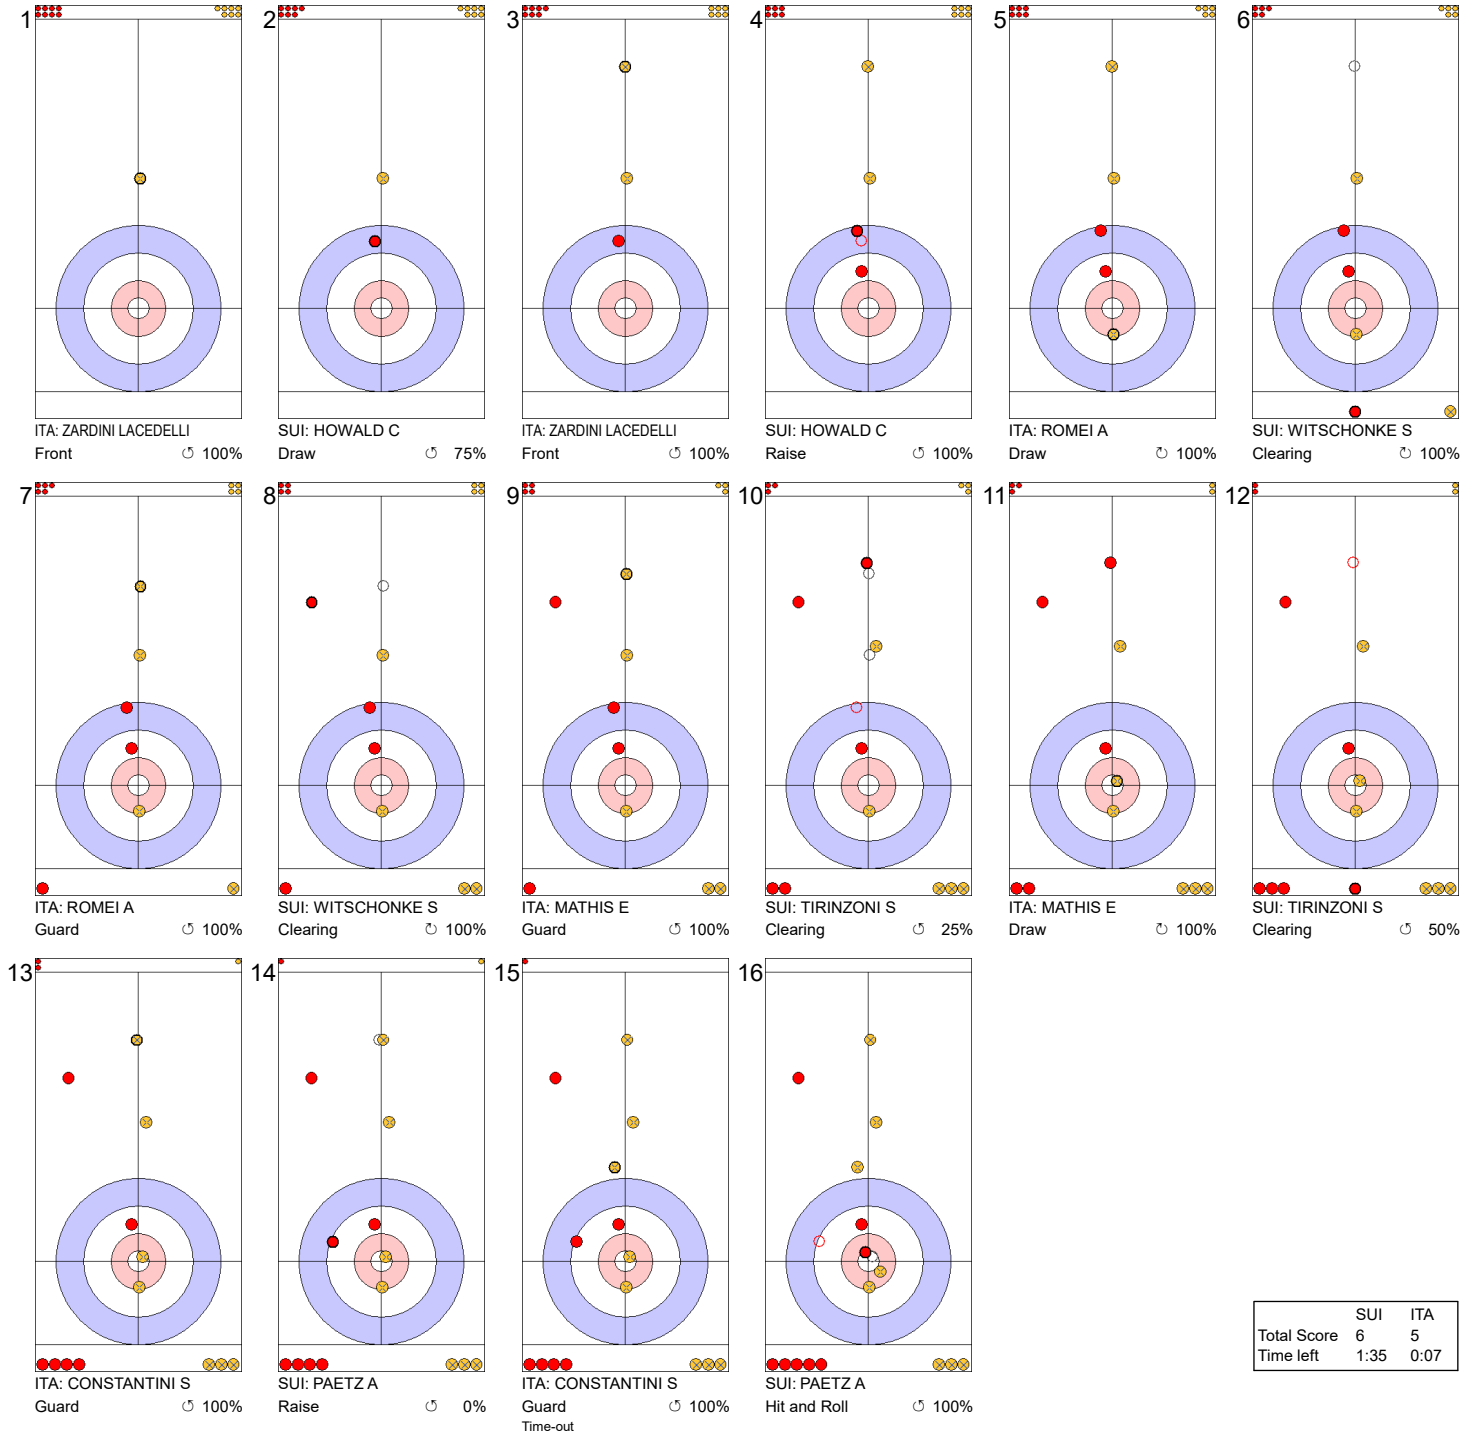

Game - Shot by Shot

Legend:
 ↻ Clockwise ↺ Counter-clockwise - Not considered

Game - Shot by Shot

End 4 ● **SUI - Switzerland 2 + 0** (this end) = 2 ● **ITA - Italy 1 + 1** (this end) = 2

	SUI	ITA
Total Score	2	2
Time left	23:21	24:26

Legend:
 ↻ Clockwise ↺ Counter-clockwise - Not considered

Game - Shot by Shot

Legend:
 ↻ Clockwise ↺ Counter-clockwise - Not considered

Game - Shot by Shot

Legend:
 ↻ Clockwise ↺ Counter-clockwise - Not considered

Game - Shot by Shot

Legend:
 ↻ Clockwise ↺ Counter-clockwise - Not considered

Game - Shot by Shot

Legend:
 ↻ Clockwise ↺ Counter-clockwise - Not considered

Game - Shot by Shot

Legend:
 ↻ Clockwise ↺ Counter-clockwise - Not considered

Game - Shot by Shot

End 10 ● **SUI - Switzerland** 5 + 1 (this end) = 6 ● **ITA - Italy** 5 + 0 (this end) = 5

	SUI	ITA
Total Score	6	5
Time left	1:35	0:07

Legend:
 ↻ Clockwise ↺ Counter-clockwise - Not considered