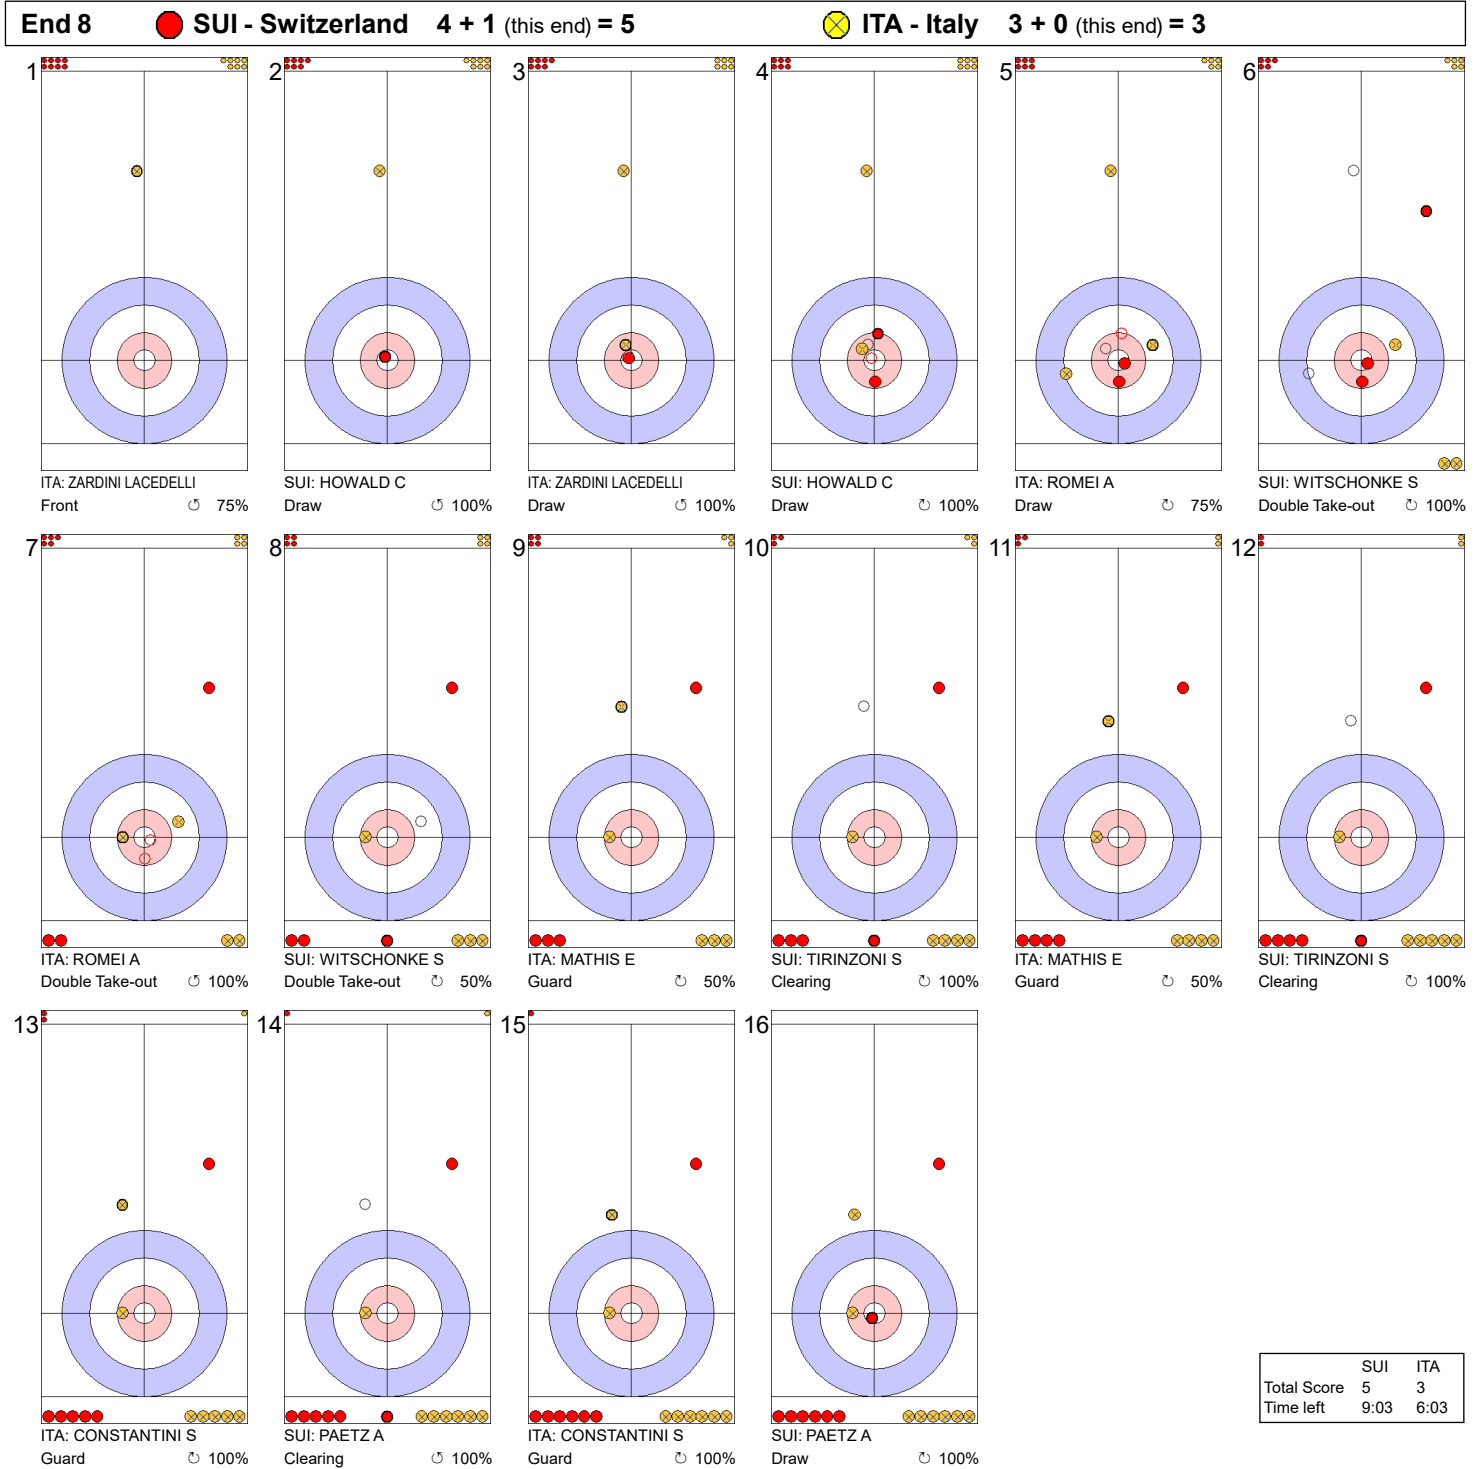

Game - Shot by Shot

Legend:
 ↻ Clockwise ↺ Counter-clockwise - Not considered

Game - Shot by Shot

End 4 ● **SUI - Switzerland 2 + 0** (this end) = 2 ● **ITA - Italy 1 + 1** (this end) = 2

	SUI	ITA
Total Score	2	2
Time left	23:21	24:26

Legend:
 ↻ Clockwise ↺ Counter-clockwise - Not considered

Game - Shot by Shot

Legend:
 ↻ Clockwise ↺ Counter-clockwise - Not considered

Game - Shot by Shot

Legend:
 ↻ Clockwise ↺ Counter-clockwise - Not considered

Game - Shot by Shot

Legend:
 ↻ Clockwise ↺ Counter-clockwise - Not considered

Game - Shot by Shot

Legend:
 ↻ Clockwise ↺ Counter-clockwise - Not considered

Game - Shot by Shot

Legend:
 ↻ Clockwise ↺ Counter-clockwise - Not considered

Game - Shot by Shot

End 10 ● **SUI - Switzerland** 5 + 1 (this end) = 6 ● **ITA - Italy** 5 + 0 (this end) = 5

	SUI	ITA
Total Score	6	5
Time left	1:35	0:07

Legend:
 ↻ Clockwise ↺ Counter-clockwise - Not considered