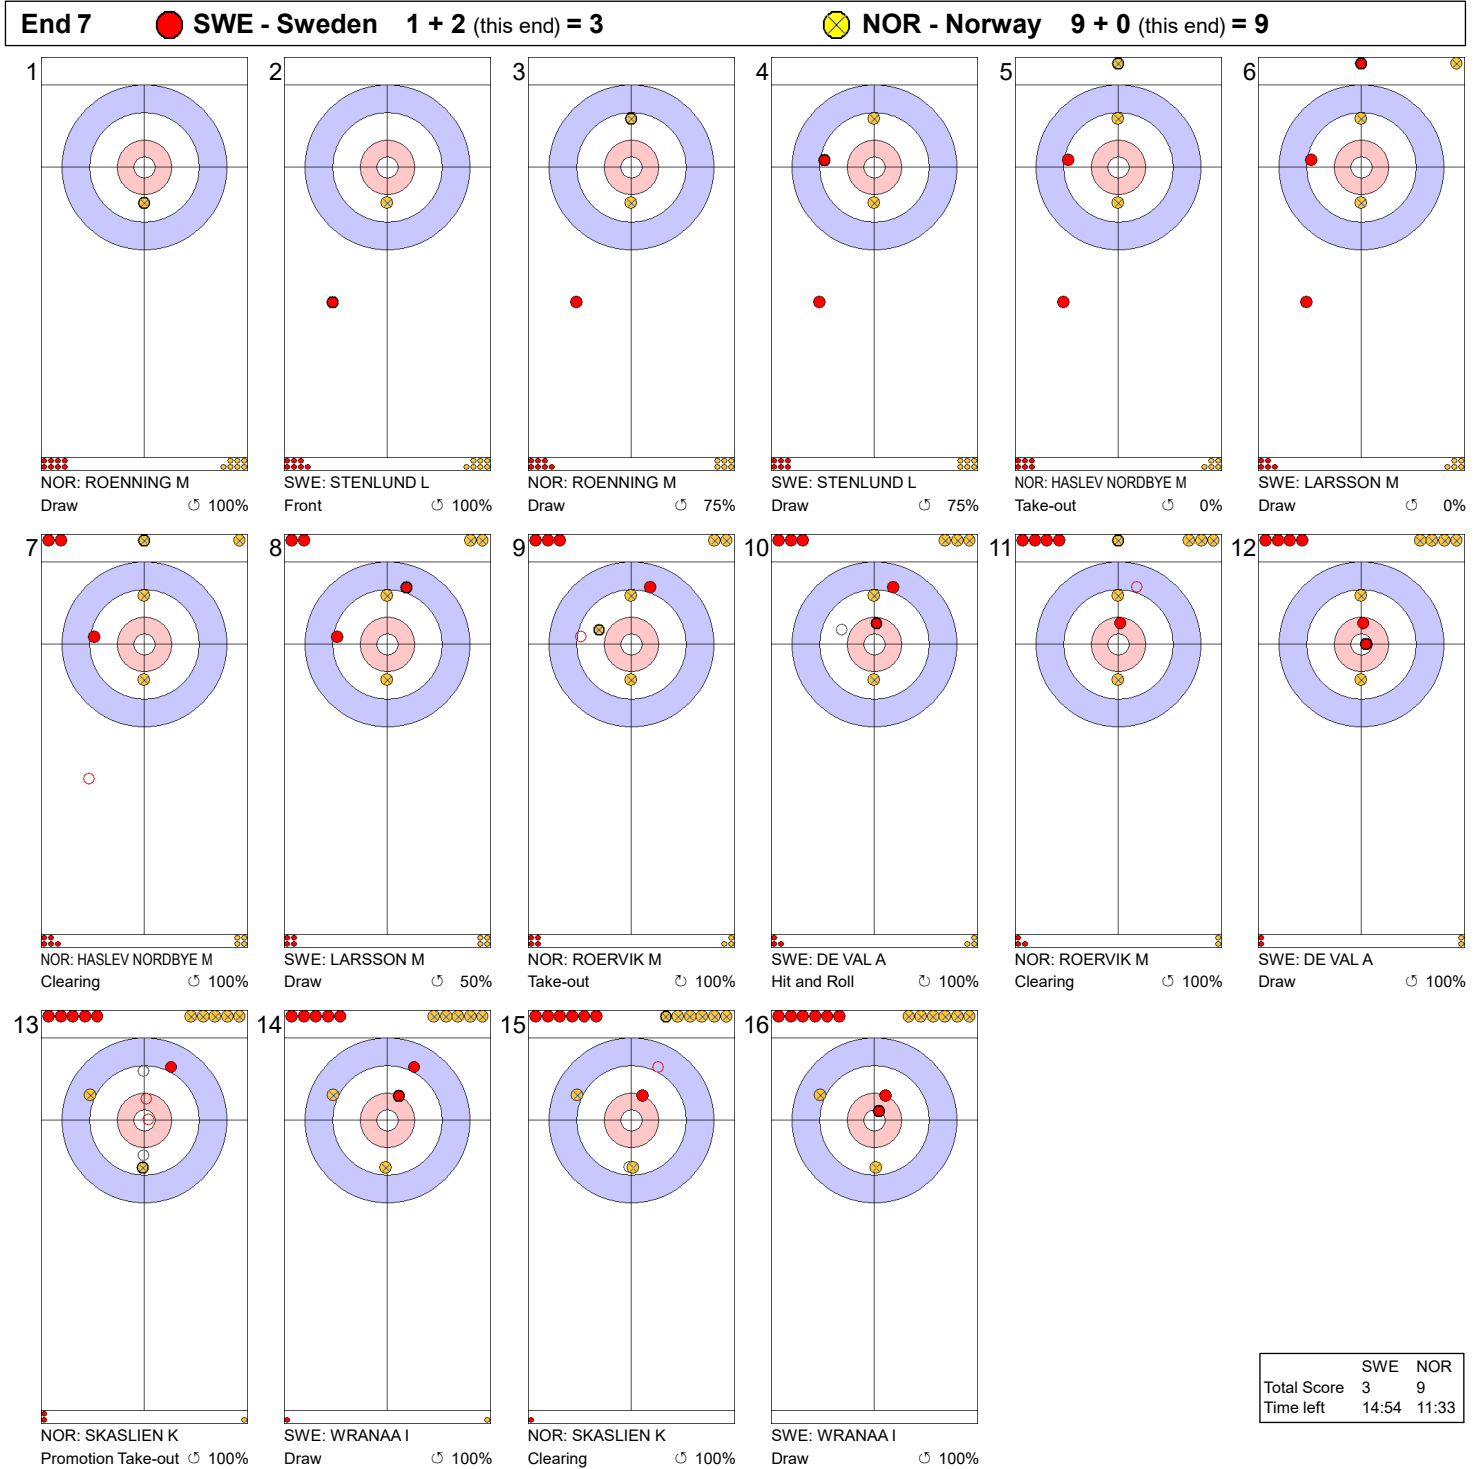

Game - Shot by Shot

Legend:
 ↻ Clockwise ↺ Counter-clockwise - Not considered

Game - Shot by Shot

Legend:
 Clockwise
 Counter-clockwise
 - Not considered

Game - Shot by Shot

Legend:
 ↻ Clockwise ↺ Counter-clockwise - Not considered

Game - Shot by Shot

Legend:
 ↻ Clockwise ↺ Counter-clockwise - Not considered

Game - Shot by Shot

End 5 ● **SWE - Sweden** 0 + 1 (this end) = 1 ● **NOR - Norway** 8 + 0 (this end) = 8

	SWE	NOR
Total Score	1	8
Time left	20:23	19:31

Legend:
 ↻ Clockwise ↺ Counter-clockwise - Not considered

Game - Shot by Shot

End 6 ● **SWE - Sweden** 1 + 0 (this end) = 1 ● **NOR - Norway** 8 + 1 (this end) = 9

	SWE	NOR
Total Score	1	9
Time left	17:42	15:31

Legend:
 ↻ Clockwise ↺ Counter-clockwise - Not considered

Game - Shot by Shot

Legend:
 ↻ Clockwise ↺ Counter-clockwise - Not considered

Game - Shot by Shot

Legend:
 ↻ Clockwise ↺ Counter-clockwise - Not considered