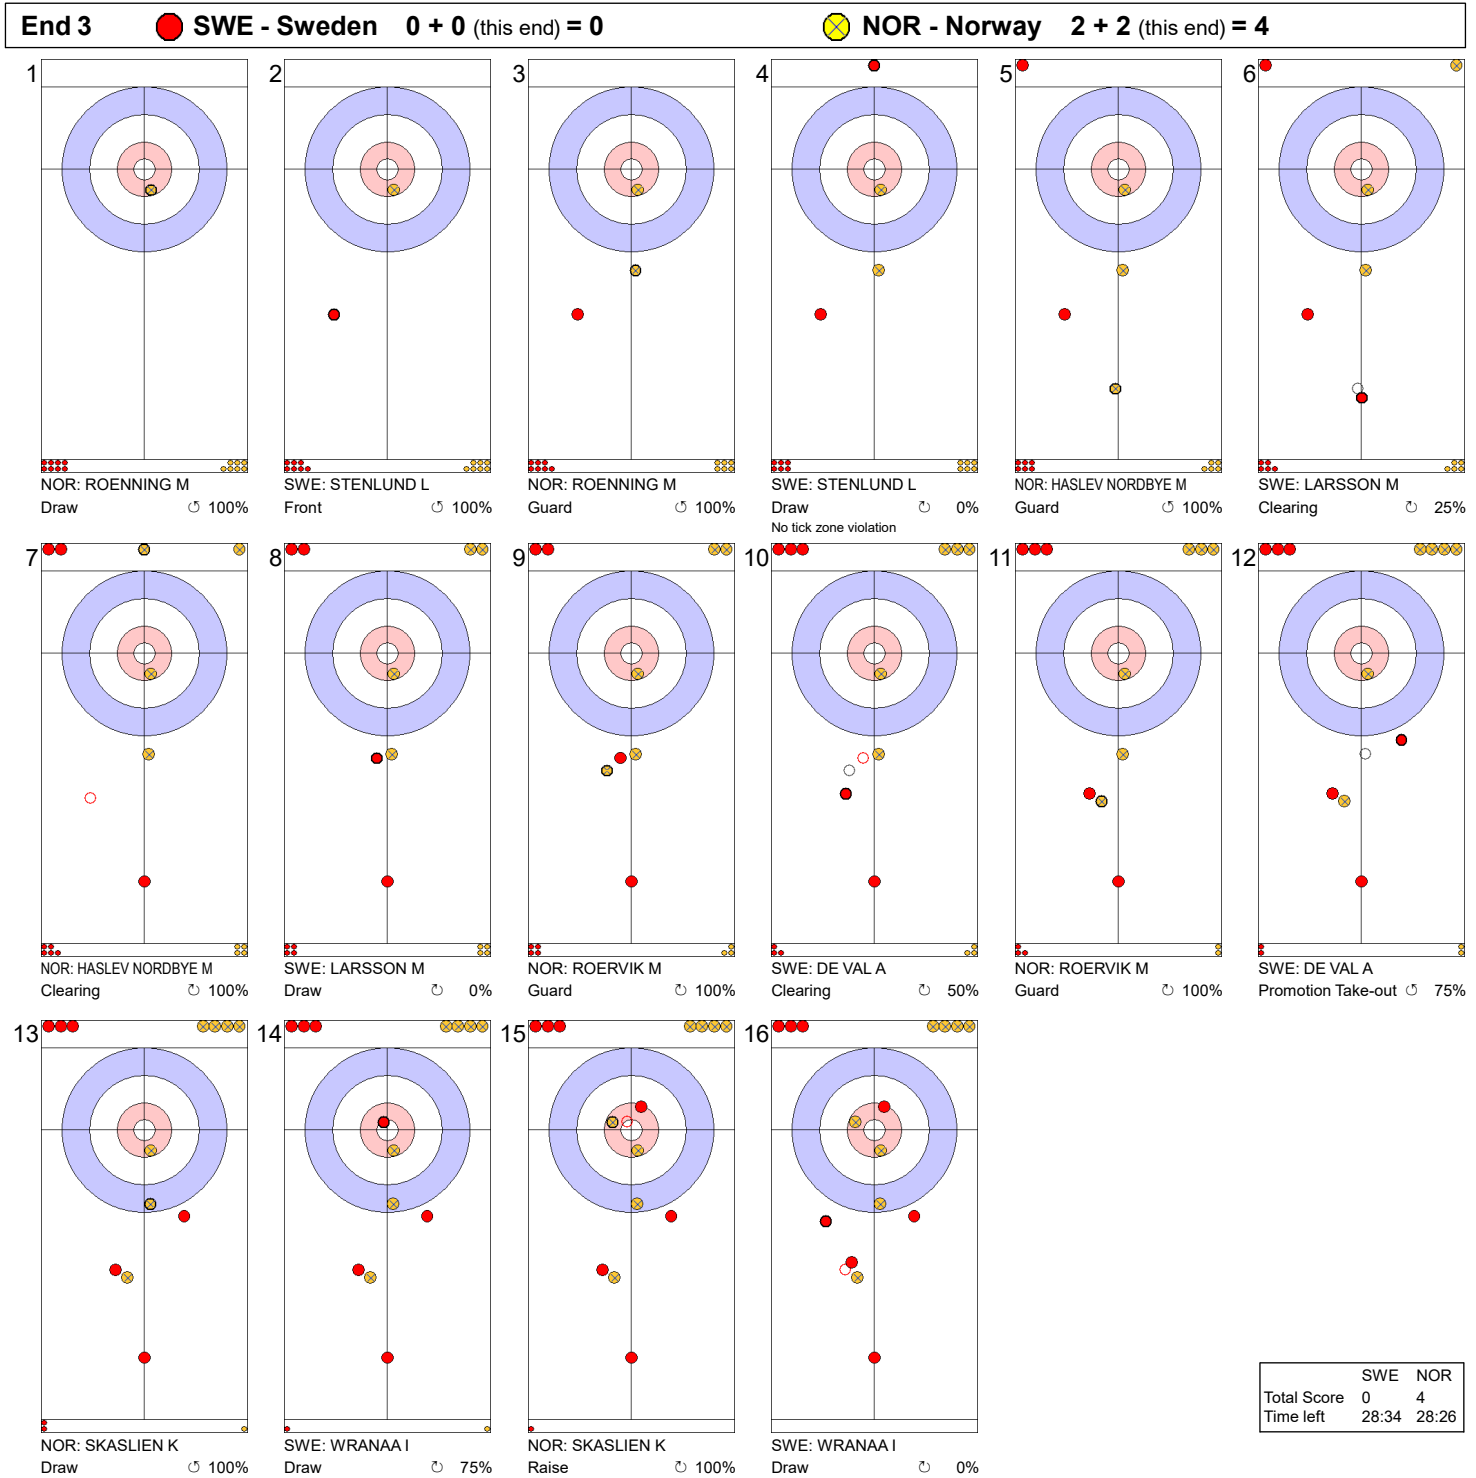

Game - Shot by Shot

Legend:
 ↻ Clockwise ↺ Counter-clockwise - Not considered

Game - Shot by Shot

Legend:
 Clockwise
 Counter-clockwise
 - Not considered

Game - Shot by Shot

Legend:
 ↻ Clockwise ↺ Counter-clockwise - Not considered

Game - Shot by Shot

Legend:
 ↻ Clockwise ↺ Counter-clockwise - Not considered

Game - Shot by Shot

End 5 ● **SWE - Sweden** 0 + 1 (this end) = 1 ● **NOR - Norway** 8 + 0 (this end) = 8

	SWE	NOR
Total Score	1	8
Time left	20:23	19:31

Legend:
 ↻ Clockwise ↺ Counter-clockwise - Not considered

Game - Shot by Shot

End 6 ● **SWE - Sweden** 1 + 0 (this end) = 1 ● **NOR - Norway** 8 + 1 (this end) = 9

	SWE	NOR
Total Score	1	9
Time left	17:42	15:31

Legend:
 ↻ Clockwise ↺ Counter-clockwise - Not considered

Game - Shot by Shot

Legend:
 ↻ Clockwise ↺ Counter-clockwise - Not considered

Game - Shot by Shot

Legend:
 ↻ Clockwise ↺ Counter-clockwise - Not considered