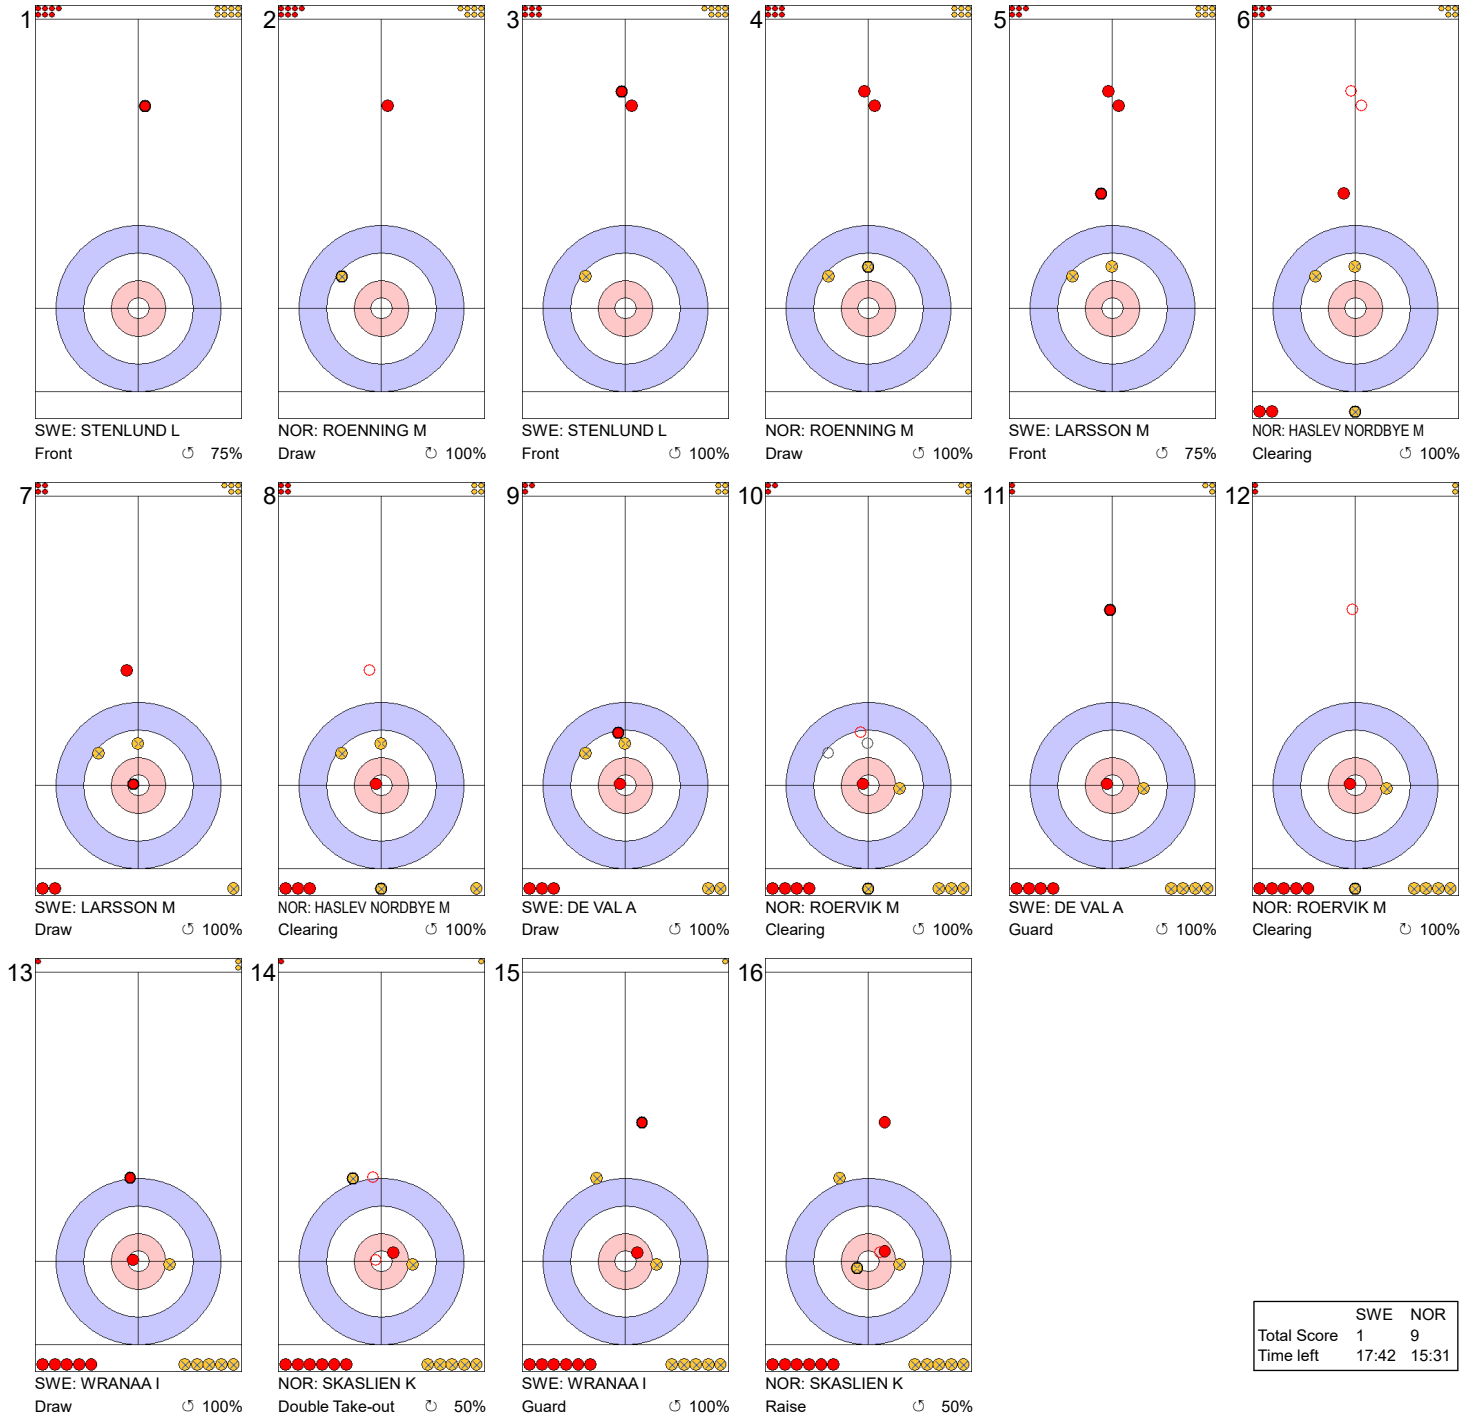

Game - Shot by Shot

Legend:
 ↻ Clockwise ↺ Counter-clockwise - Not considered

Game - Shot by Shot

Legend:
 Clockwise
 Counter-clockwise
 - Not considered

Game - Shot by Shot

Legend:
 ↻ Clockwise ↺ Counter-clockwise - Not considered

Game - Shot by Shot

Legend:
 ↻ Clockwise ↺ Counter-clockwise - Not considered

Game - Shot by Shot

End 5 ● **SWE - Sweden** 0 + 1 (this end) = 1 ● **NOR - Norway** 8 + 0 (this end) = 8

	SWE	NOR
Total Score	1	8
Time left	20:23	19:31

Legend:
 ↻ Clockwise ↺ Counter-clockwise - Not considered

Game - Shot by Shot

End 6 ● **SWE - Sweden** 1 + 0 (this end) = 1 ● **NOR - Norway** 8 + 1 (this end) = 9

	SWE	NOR
Total Score	1	9
Time left	17:42	15:31

Legend:
 ↻ Clockwise ↺ Counter-clockwise - Not considered

Game - Shot by Shot

Legend:
 ↻ Clockwise ↺ Counter-clockwise - Not considered

Game - Shot by Shot

Legend:
 ↻ Clockwise ↺ Counter-clockwise - Not considered