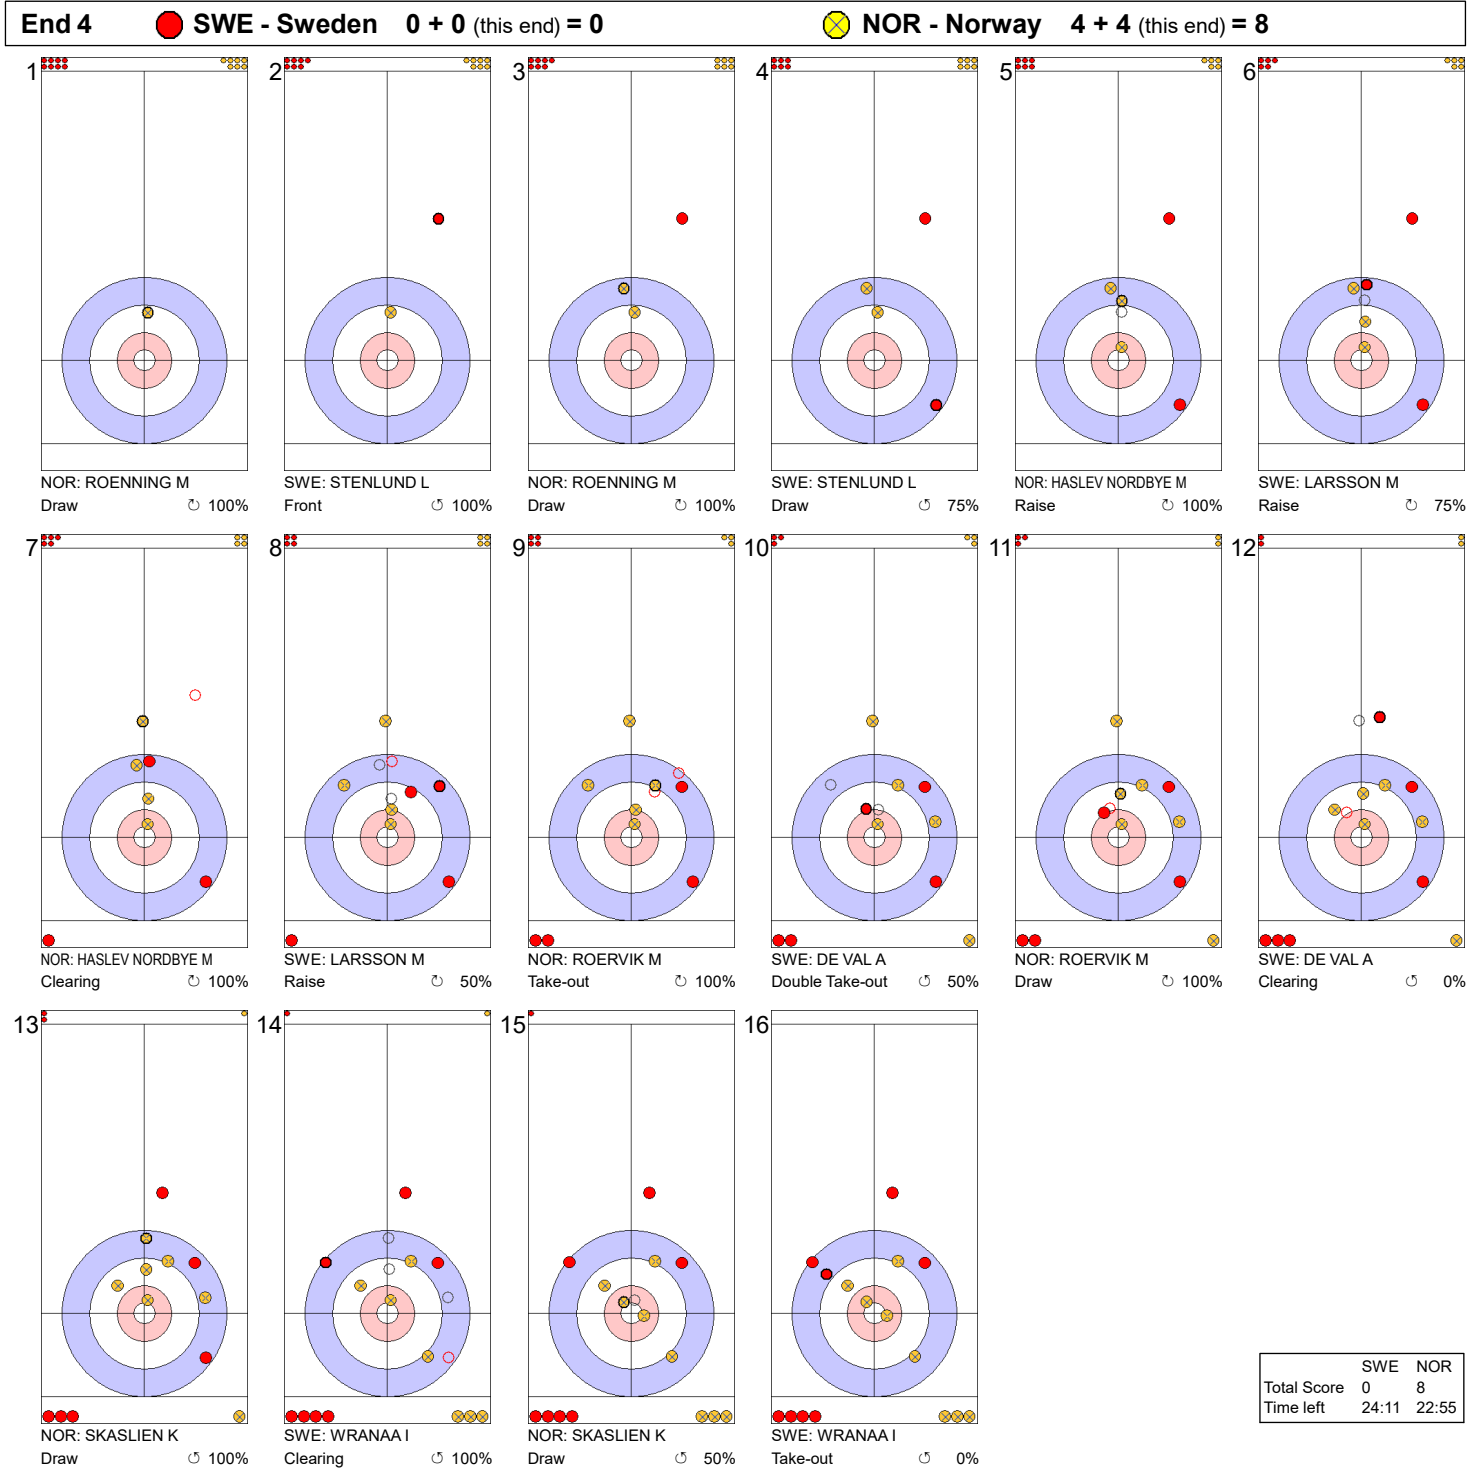

Game - Shot by Shot

Legend:
 ↻ Clockwise ↺ Counter-clockwise - Not considered

Game - Shot by Shot

Legend:
 Clockwise
 Counter-clockwise
 - Not considered

Game - Shot by Shot

Legend:
 ↻ Clockwise ↺ Counter-clockwise - Not considered

Game - Shot by Shot

Legend:
 ↻ Clockwise ↺ Counter-clockwise - Not considered

Game - Shot by Shot

End 5 ● **SWE - Sweden** 0 + 1 (this end) = 1 ● **NOR - Norway** 8 + 0 (this end) = 8

	SWE	NOR
Total Score	1	8
Time left	20:23	19:31

Legend:
 ↻ Clockwise ↺ Counter-clockwise - Not considered

Game - Shot by Shot

End 6 ● **SWE - Sweden** 1 + 0 (this end) = 1 ● **NOR - Norway** 8 + 1 (this end) = 9

	SWE	NOR
Total Score	1	9
Time left	17:42	15:31

Legend:
 ↻ Clockwise ↺ Counter-clockwise - Not considered

Game - Shot by Shot

Legend:
 ↻ Clockwise ↺ Counter-clockwise - Not considered

Game - Shot by Shot

Legend:
 ↻ Clockwise ↺ Counter-clockwise - Not considered