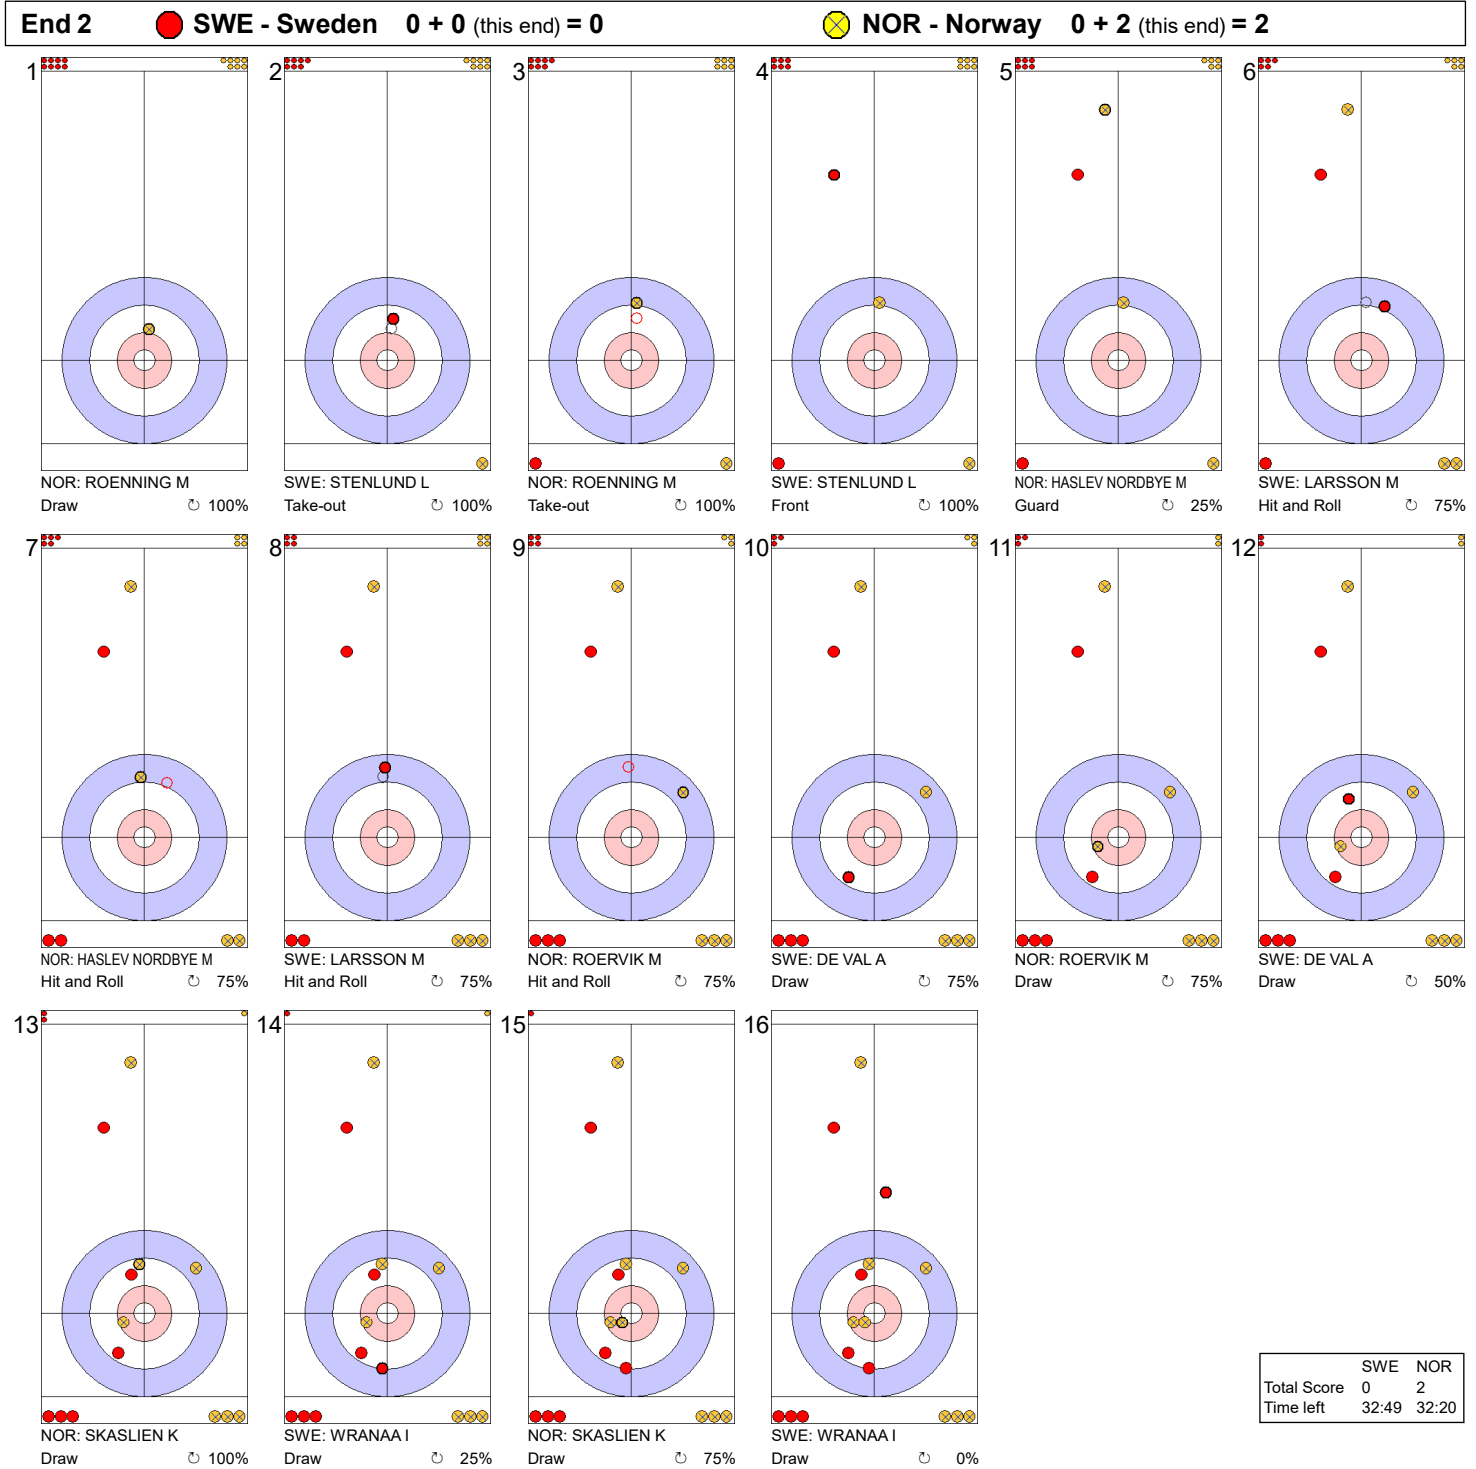

Game - Shot by Shot

Legend:
 ↻ Clockwise ↺ Counter-clockwise - Not considered

Game - Shot by Shot

Legend:
 Clockwise
 Counter-clockwise
 - Not considered

Game - Shot by Shot

Legend:
 ↻ Clockwise ↺ Counter-clockwise - Not considered

Game - Shot by Shot

Legend:
 ↻ Clockwise ↺ Counter-clockwise - Not considered

Game - Shot by Shot

End 5 ● **SWE - Sweden** 0 + 1 (this end) = 1 ● **NOR - Norway** 8 + 0 (this end) = 8

	SWE	NOR
Total Score	1	8
Time left	20:23	19:31

Legend:
 ↻ Clockwise ↺ Counter-clockwise - Not considered

Game - Shot by Shot

End 6 ● **SWE - Sweden** 1 + 0 (this end) = 1 ● **NOR - Norway** 8 + 1 (this end) = 9

	SWE	NOR
Total Score	1	9
Time left	17:42	15:31

Legend:
 ↻ Clockwise ↺ Counter-clockwise - Not considered

Game - Shot by Shot

Legend:
 ↻ Clockwise ↺ Counter-clockwise - Not considered

Game - Shot by Shot

Legend:
 ↻ Clockwise ↺ Counter-clockwise - Not considered