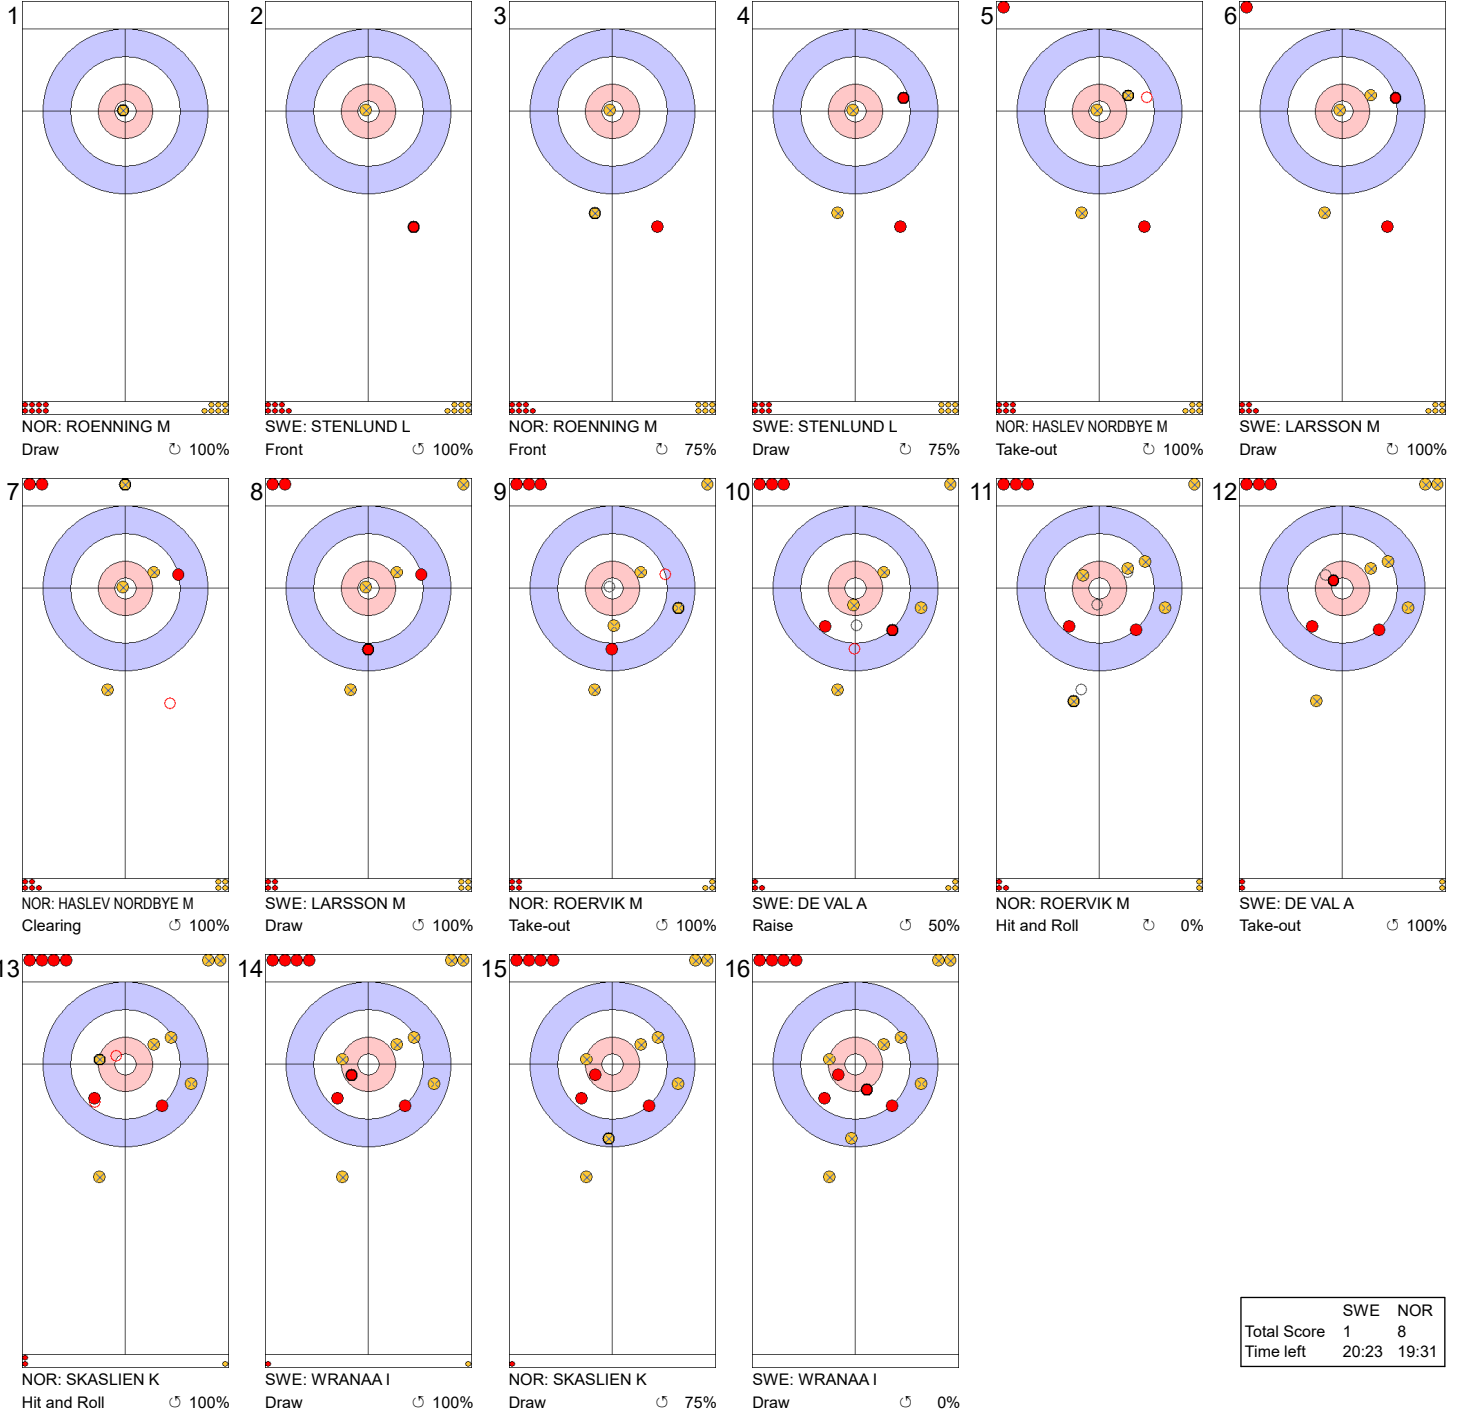

Game - Shot by Shot

Legend:
 ↻ Clockwise ↺ Counter-clockwise - Not considered

Game - Shot by Shot

Legend:
 Clockwise
 Counter-clockwise
 - Not considered

Game - Shot by Shot

Legend:
 ↻ Clockwise ↺ Counter-clockwise - Not considered

Game - Shot by Shot

Legend:
 ↻ Clockwise ↺ Counter-clockwise - Not considered

Game - Shot by Shot

End 5 ● **SWE - Sweden** 0 + 1 (this end) = 1 ● **NOR - Norway** 8 + 0 (this end) = 8

	SWE	NOR
Total Score	1	8
Time left	20:23	19:31

Legend:
 ↻ Clockwise ↺ Counter-clockwise - Not considered

Game - Shot by Shot

End 6 ● **SWE - Sweden** 1 + 0 (this end) = 1 ● **NOR - Norway** 8 + 1 (this end) = 9

	SWE	NOR
Total Score	1	9
Time left	17:42	15:31

Legend:
 ↻ Clockwise ↺ Counter-clockwise - Not considered

Game - Shot by Shot

Legend:
 ↻ Clockwise ↺ Counter-clockwise - Not considered

Game - Shot by Shot

Legend:
 ↻ Clockwise ↺ Counter-clockwise - Not considered