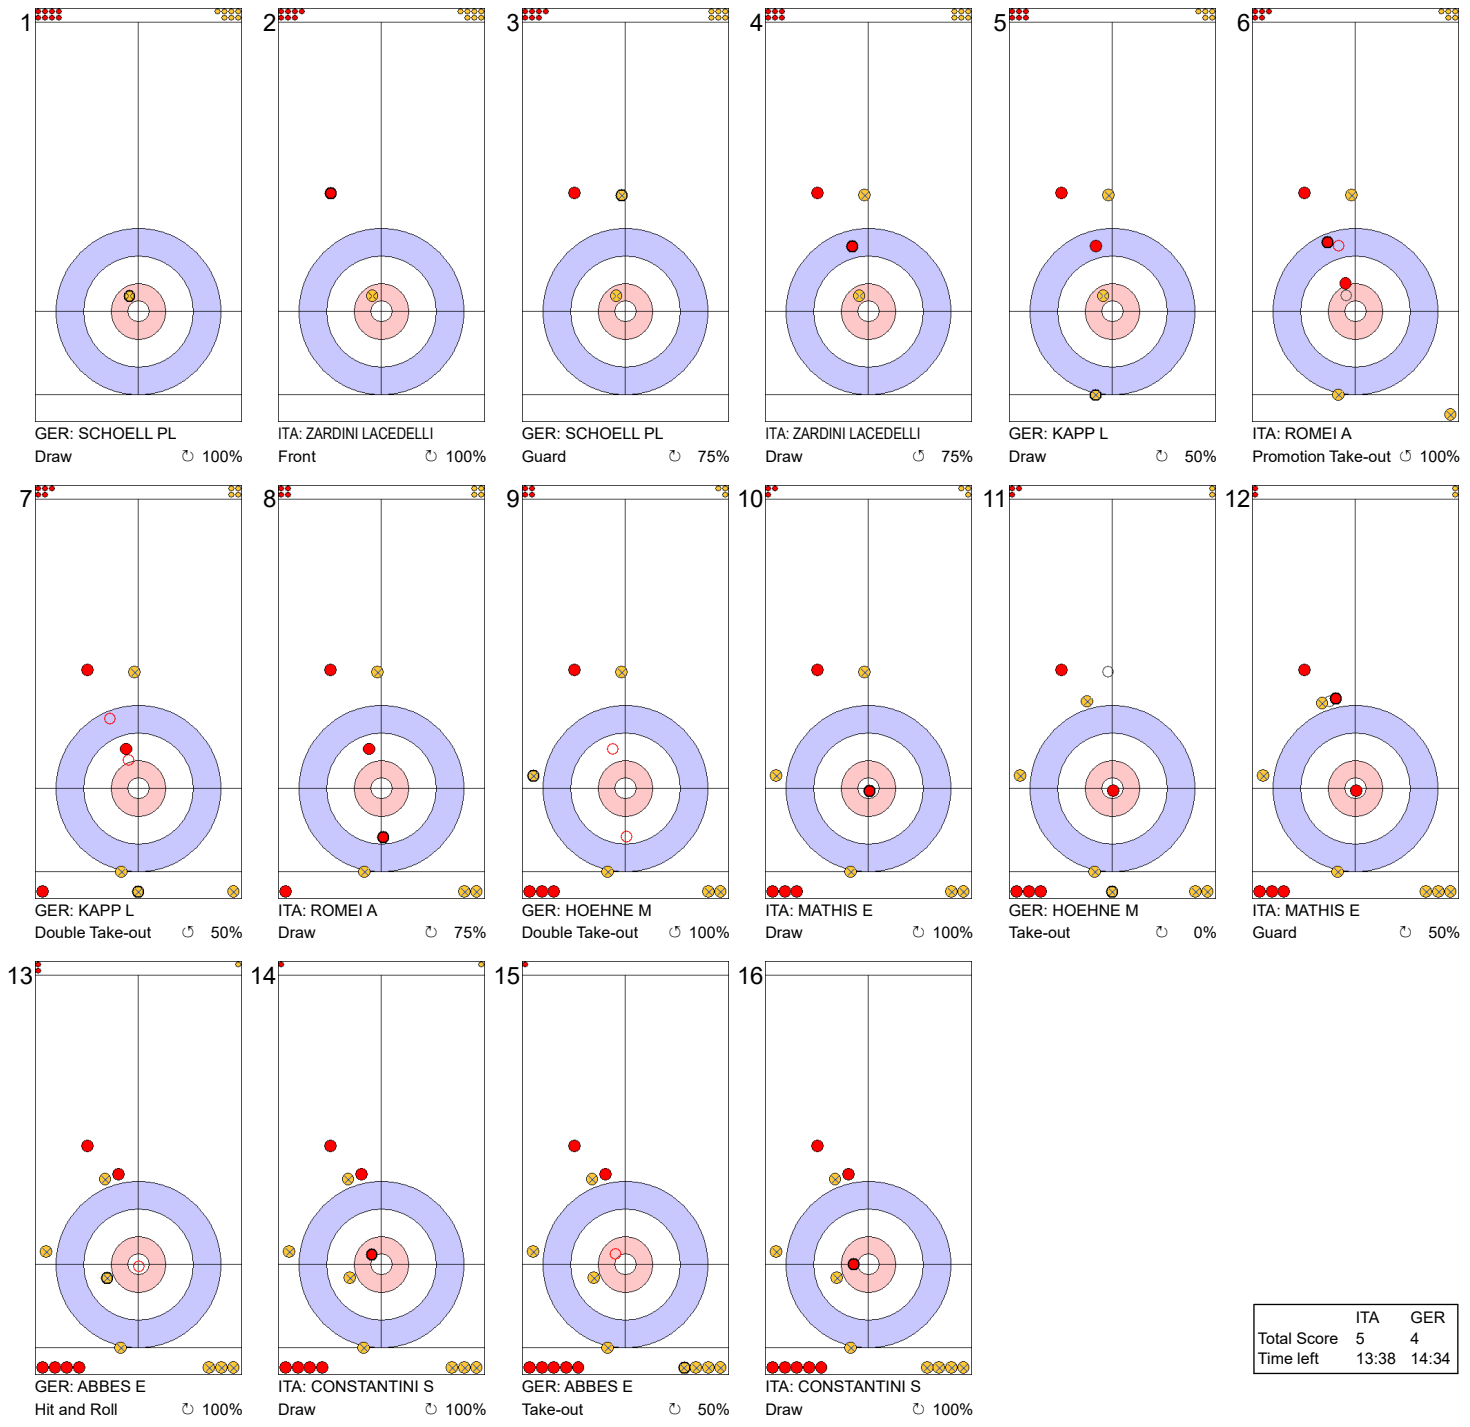

Game - Shot by Shot

Legend:
 ↻ Clockwise ↺ Counter-clockwise - Not considered

Game - Shot by Shot

End 2			ITA - Italy 0 + 2 (this end) = 2			GER - Germany 1 + 0 (this end) = 1											
1		GER: SCHOELL PL Front 100%	2		ITA: ZARDINI LACEDELLI Draw 0%	3		GER: SCHOELL PL Draw 100%	4		ITA: ZARDINI LACEDELLI Draw 75%	5		GER: KAPP L Take-out 100%	6		ITA: ROMEI A Clearing 50%
7		GER: KAPP L Guard 75%	8		ITA: ROMEI A Double Take-out 100%	9		GER: HOEHNE M Guard 0%	10		ITA: MATHIS E Double Take-out 100%	11		GER: HOEHNE M Hit and Roll 100%	12		ITA: MATHIS E Draw 100%
13		GER: ABBES E Double Take-out 25%	14		ITA: CONSTANTINI S Draw 100%	15		GER: ABBES E Hit and Roll 75%	16		ITA: CONSTANTINI S Draw 100%						

	ITA	GER
Total Score	2	1
Time left	30:44	32:00

Legend:
 Clockwise
 Counter-clockwise
 - Not considered

Game - Shot by Shot

Legend:
 ↻ Clockwise ↺ Counter-clockwise - Not considered

Game - Shot by Shot

Legend:
 ↻ Clockwise ↺ Counter-clockwise - Not considered

Game - Shot by Shot

Legend:
 ↻ Clockwise ↺ Counter-clockwise - Not considered

Game - Shot by Shot

End 6 ● **ITA - Italy** 4 + 1 (this end) = 5 ● **GER - Germany** 4 + 0 (this end) = 4

	ITA	GER
Total Score	5	4
Time left	13:38	14:34

Legend:
 ↻ Clockwise ↺ Counter-clockwise - Not considered

Game - Shot by Shot

Legend:
 ↻ Clockwise ↺ Counter-clockwise - Not considered

Game - Shot by Shot

Legend:
 ↻ Clockwise ↺ Counter-clockwise - Not considered