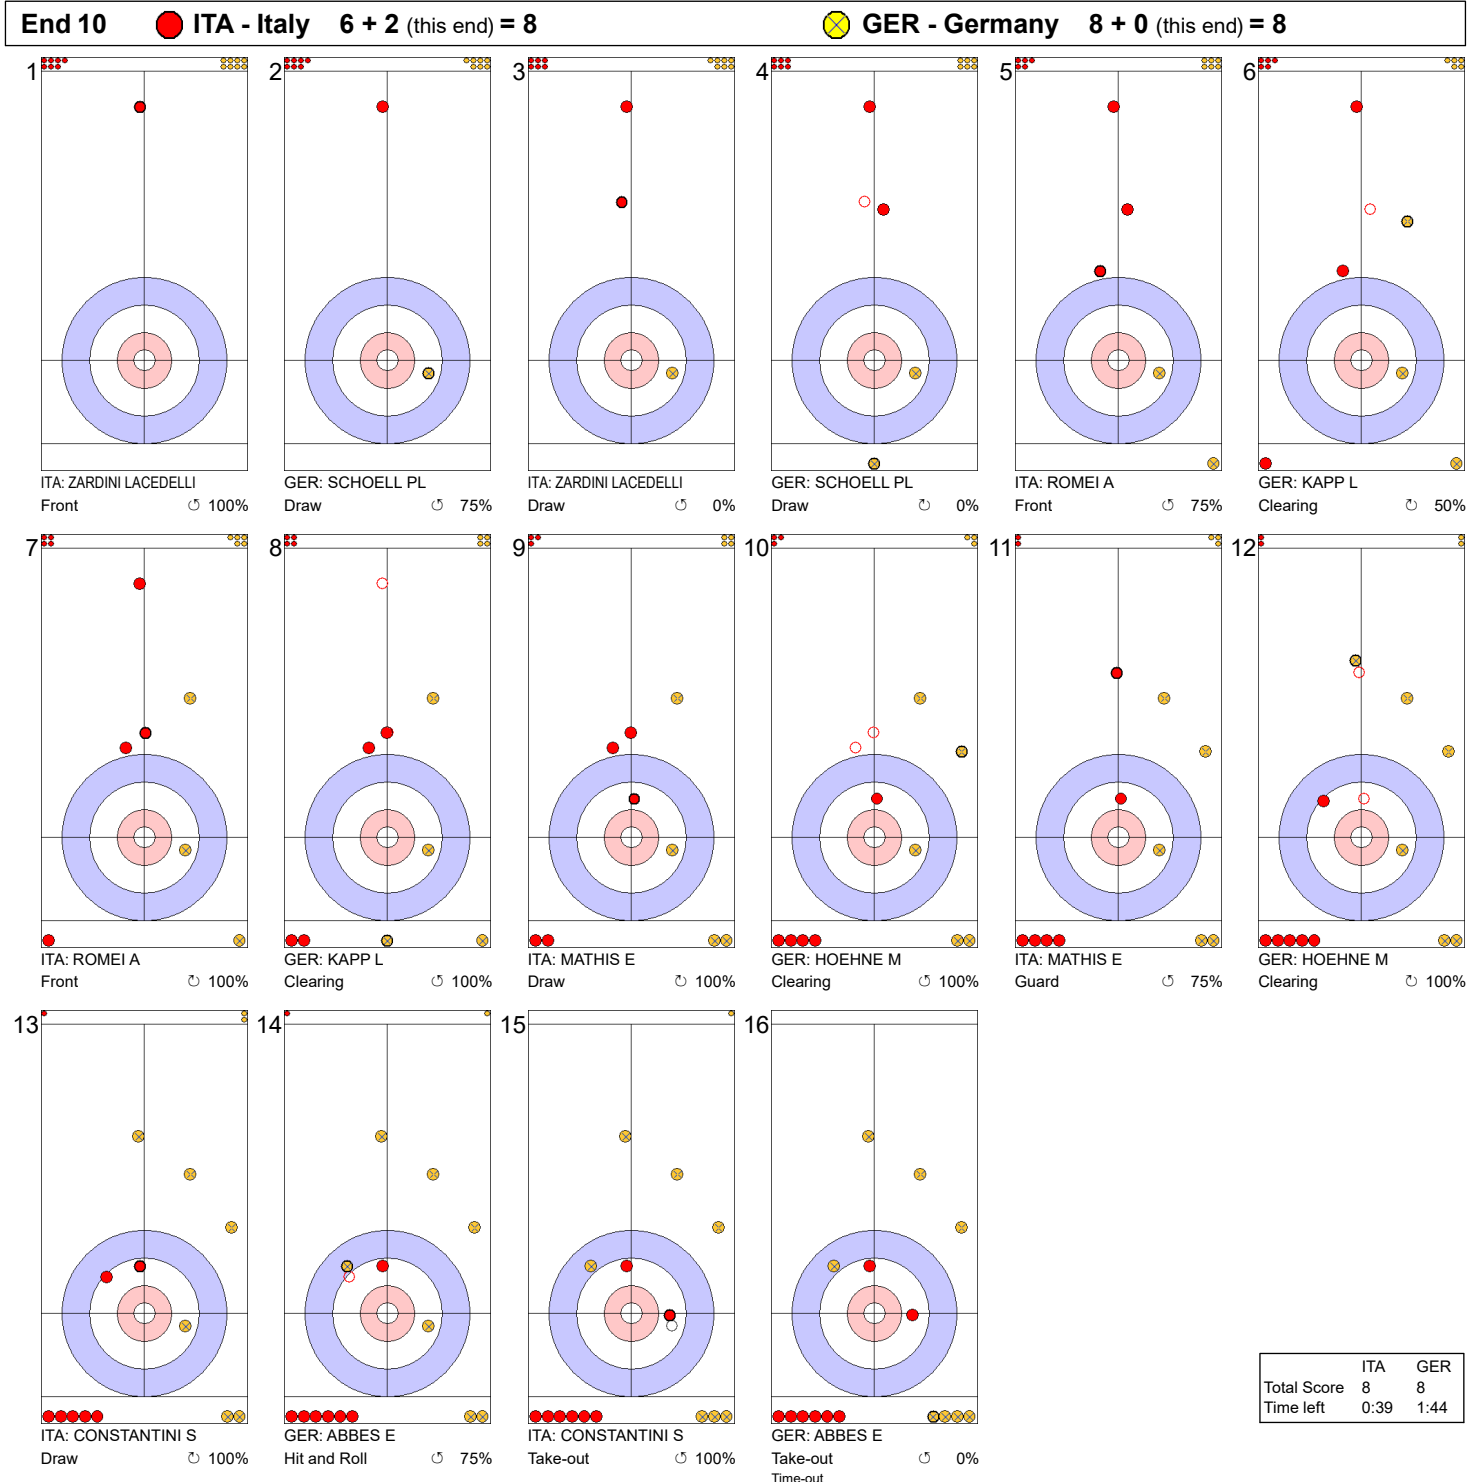

Game - Shot by Shot

Legend:
 ↻ Clockwise ↺ Counter-clockwise - Not considered

Game - Shot by Shot

End 6 ● **ITA - Italy** 4 + 1 (this end) = 5 ● **GER - Germany** 4 + 0 (this end) = 4

	ITA	GER
Total Score	5	4
Time left	13:38	14:34

Legend:
 ↻ Clockwise ↺ Counter-clockwise - Not considered

Game - Shot by Shot

Legend:
 ↻ Clockwise ↺ Counter-clockwise - Not considered

Game - Shot by Shot

Legend:
 ↻ Clockwise ↺ Counter-clockwise - Not considered

Game - Shot by Shot

Legend:
 ↻ Clockwise ↺ Counter-clockwise - Not considered

Game - Shot by Shot

End 11 ● **ITA - Italy 8 + 0 (this end) = 8** ● **GER - Germany 8 + 3 (this end) = 11**

	ITA	GER
Total Score	8	11
Time left	1:14	1:11

Legend:
 ↻ Clockwise ↺ Counter-clockwise - Not considered