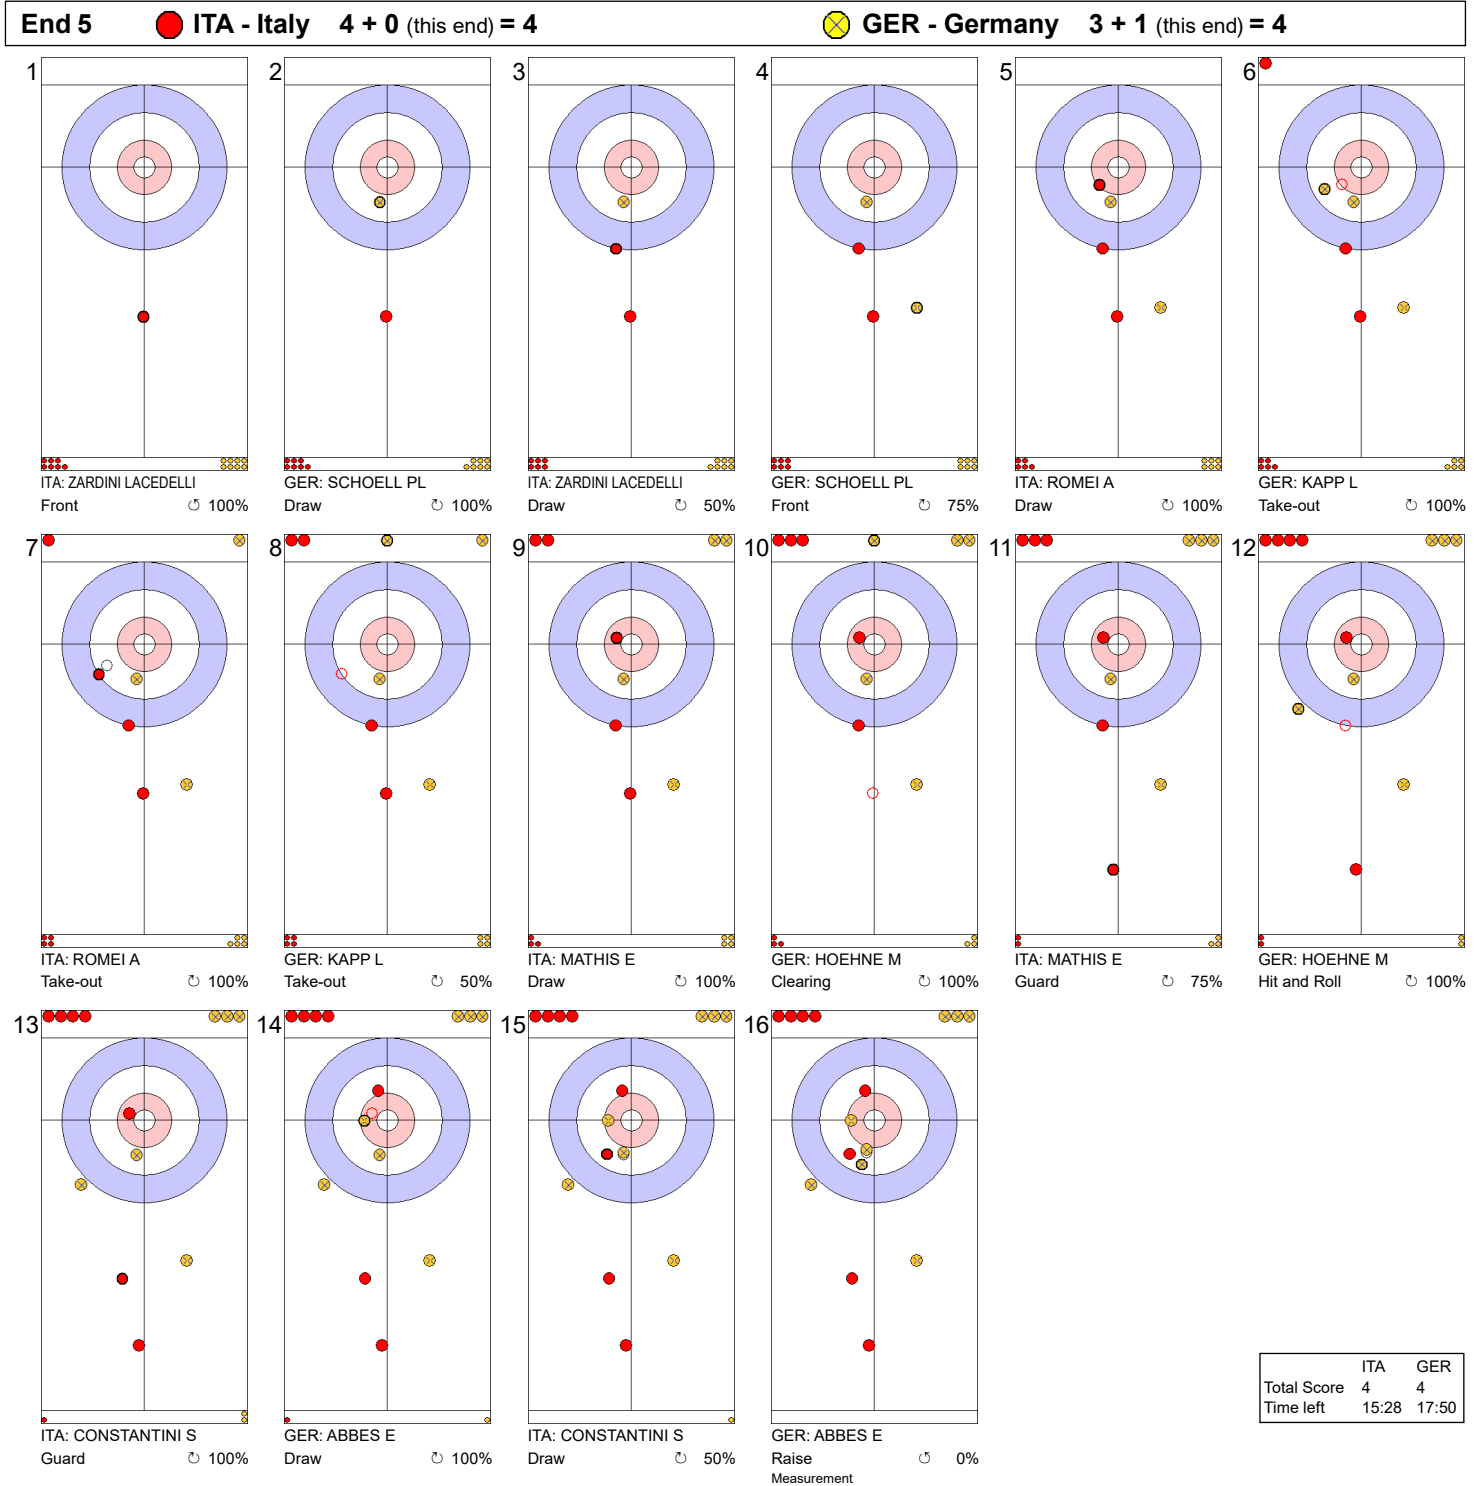

Game - Shot by Shot

Legend:
 ↻ Clockwise ↺ Counter-clockwise - Not considered

Game - Shot by Shot

End 2			ITA - Italy 0 + 2 (this end) = 2			GER - Germany 1 + 0 (this end) = 1											
1		GER: SCHOELL PL Front 100%	2		ITA: ZARDINI LACEDELLI Draw 0%	3		GER: SCHOELL PL Draw 100%	4		ITA: ZARDINI LACEDELLI Draw 75%	5		GER: KAPP L Take-out 100%	6		ITA: ROMEI A Clearing 50%
7		GER: KAPP L Guard 75%	8		ITA: ROMEI A Double Take-out 100%	9		GER: HOEHNE M Guard 0%	10		ITA: MATHIS E Double Take-out 100%	11		GER: HOEHNE M Hit and Roll 100%	12		ITA: MATHIS E Draw 100%
13		GER: ABBES E Double Take-out 25%	14		ITA: CONSTANTINI S Draw 100%	15		GER: ABBES E Hit and Roll 75%	16		ITA: CONSTANTINI S Draw 100%						

	ITA	GER
Total Score	2	1
Time left	30:44	32:00

Legend:
 Clockwise
 Counter-clockwise
 - Not considered

Game - Shot by Shot

Legend:
 ↻ Clockwise ↺ Counter-clockwise - Not considered

Game - Shot by Shot

Legend:
 ↻ Clockwise ↺ Counter-clockwise - Not considered

Game - Shot by Shot

Legend:
 ↻ Clockwise ↺ Counter-clockwise - Not considered

Game - Shot by Shot

End 6 ● **ITA - Italy** 4 + 1 (this end) = 5 ● **GER - Germany** 4 + 0 (this end) = 4

	ITA	GER
Total Score	5	4
Time left	13:38	14:34

Legend:
 ↻ Clockwise ↺ Counter-clockwise - Not considered

Game - Shot by Shot

Legend:
 ↻ Clockwise ↺ Counter-clockwise - Not considered

Game - Shot by Shot

Legend:
 ↻ Clockwise ↺ Counter-clockwise - Not considered