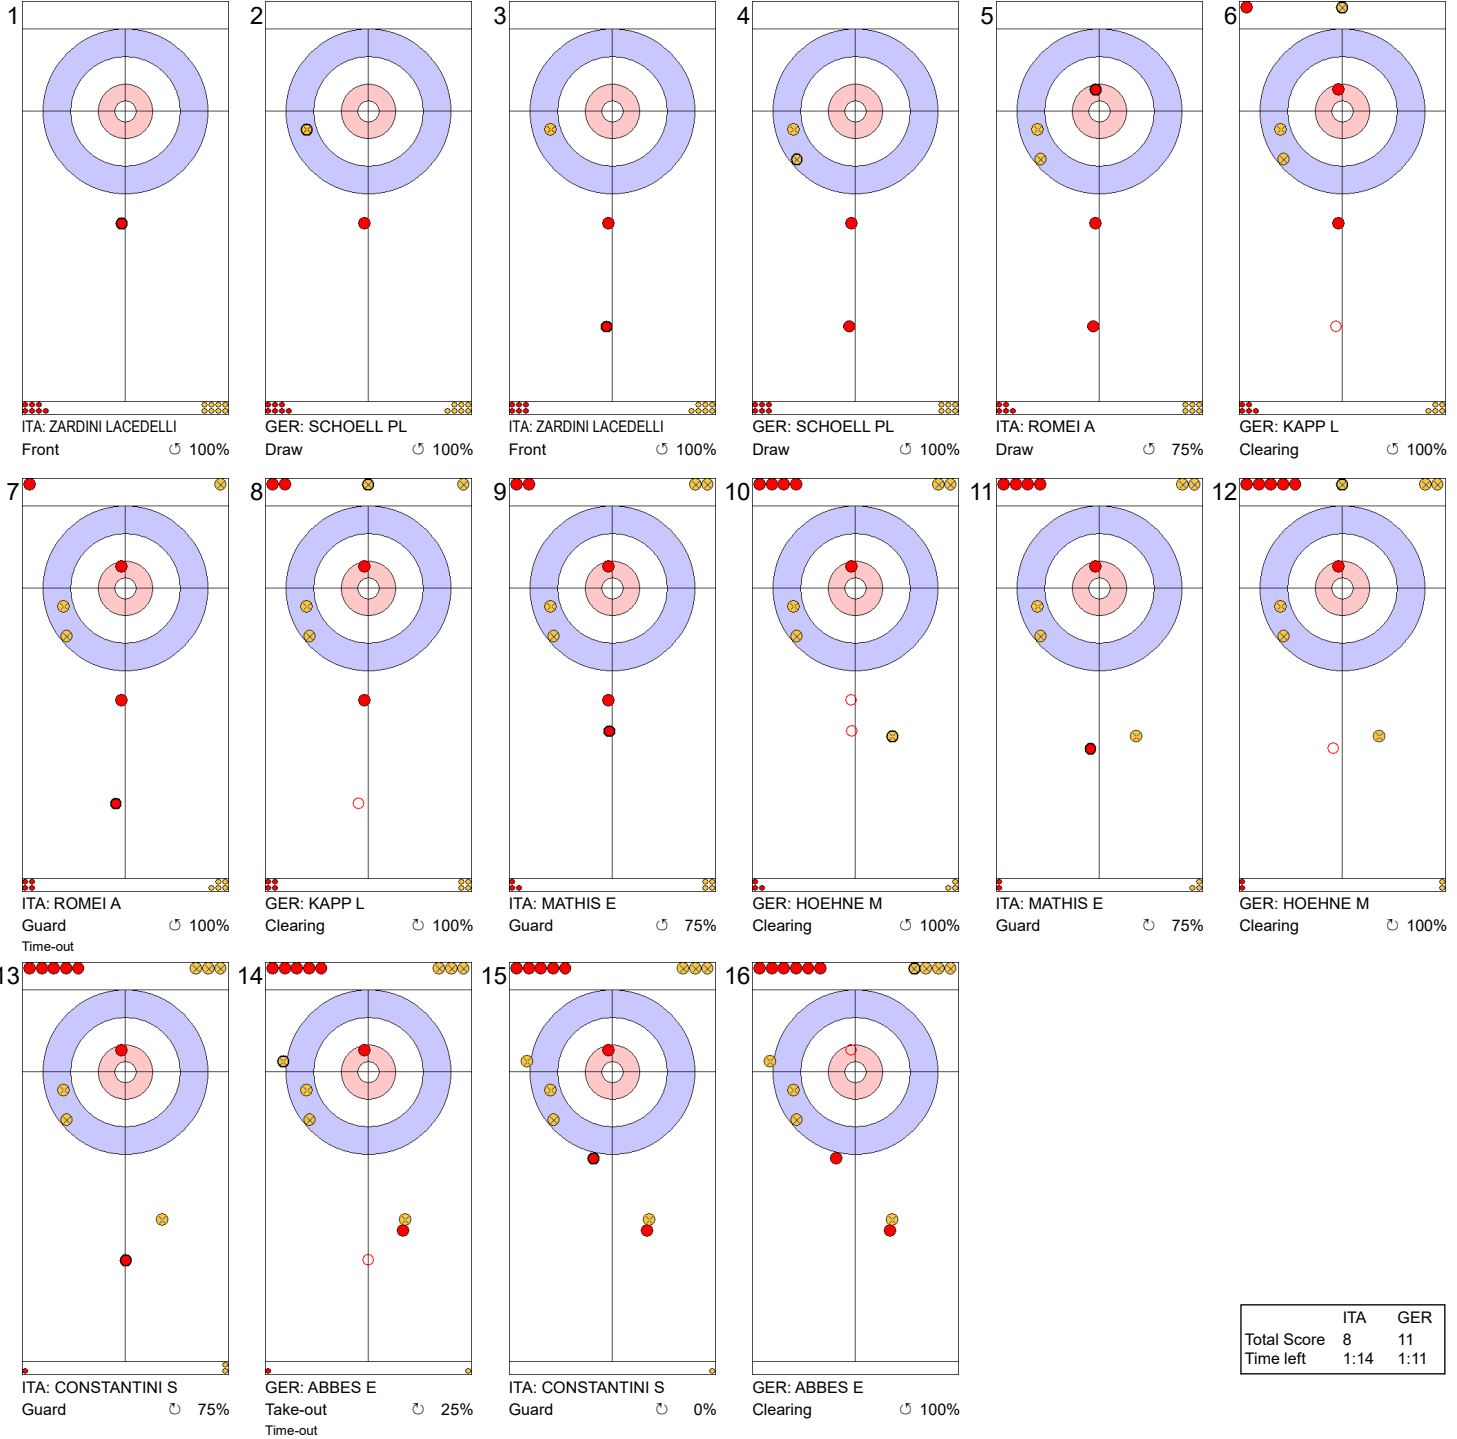

Game - Shot by Shot

Legend:
 ↻ Clockwise ↺ Counter-clockwise - Not considered

Game - Shot by Shot

End 6 ● **ITA - Italy** 4 + 1 (this end) = 5 ● **GER - Germany** 4 + 0 (this end) = 4

	ITA	GER
Total Score	5	4
Time left	13:38	14:34

Legend:
 ↻ Clockwise ↺ Counter-clockwise - Not considered

Game - Shot by Shot

Legend:
 ↻ Clockwise ↺ Counter-clockwise - Not considered

Game - Shot by Shot

Legend:
 ↻ Clockwise ↺ Counter-clockwise - Not considered

Game - Shot by Shot

Legend:
 ↻ Clockwise ↺ Counter-clockwise - Not considered

Game - Shot by Shot

End 11 ● **ITA - Italy 8 + 0 (this end) = 8** ● **GER - Germany 8 + 3 (this end) = 11**

	ITA	GER
Total Score	8	11
Time left	1:14	1:11

Legend:
 ↻ Clockwise ↺ Counter-clockwise - Not considered