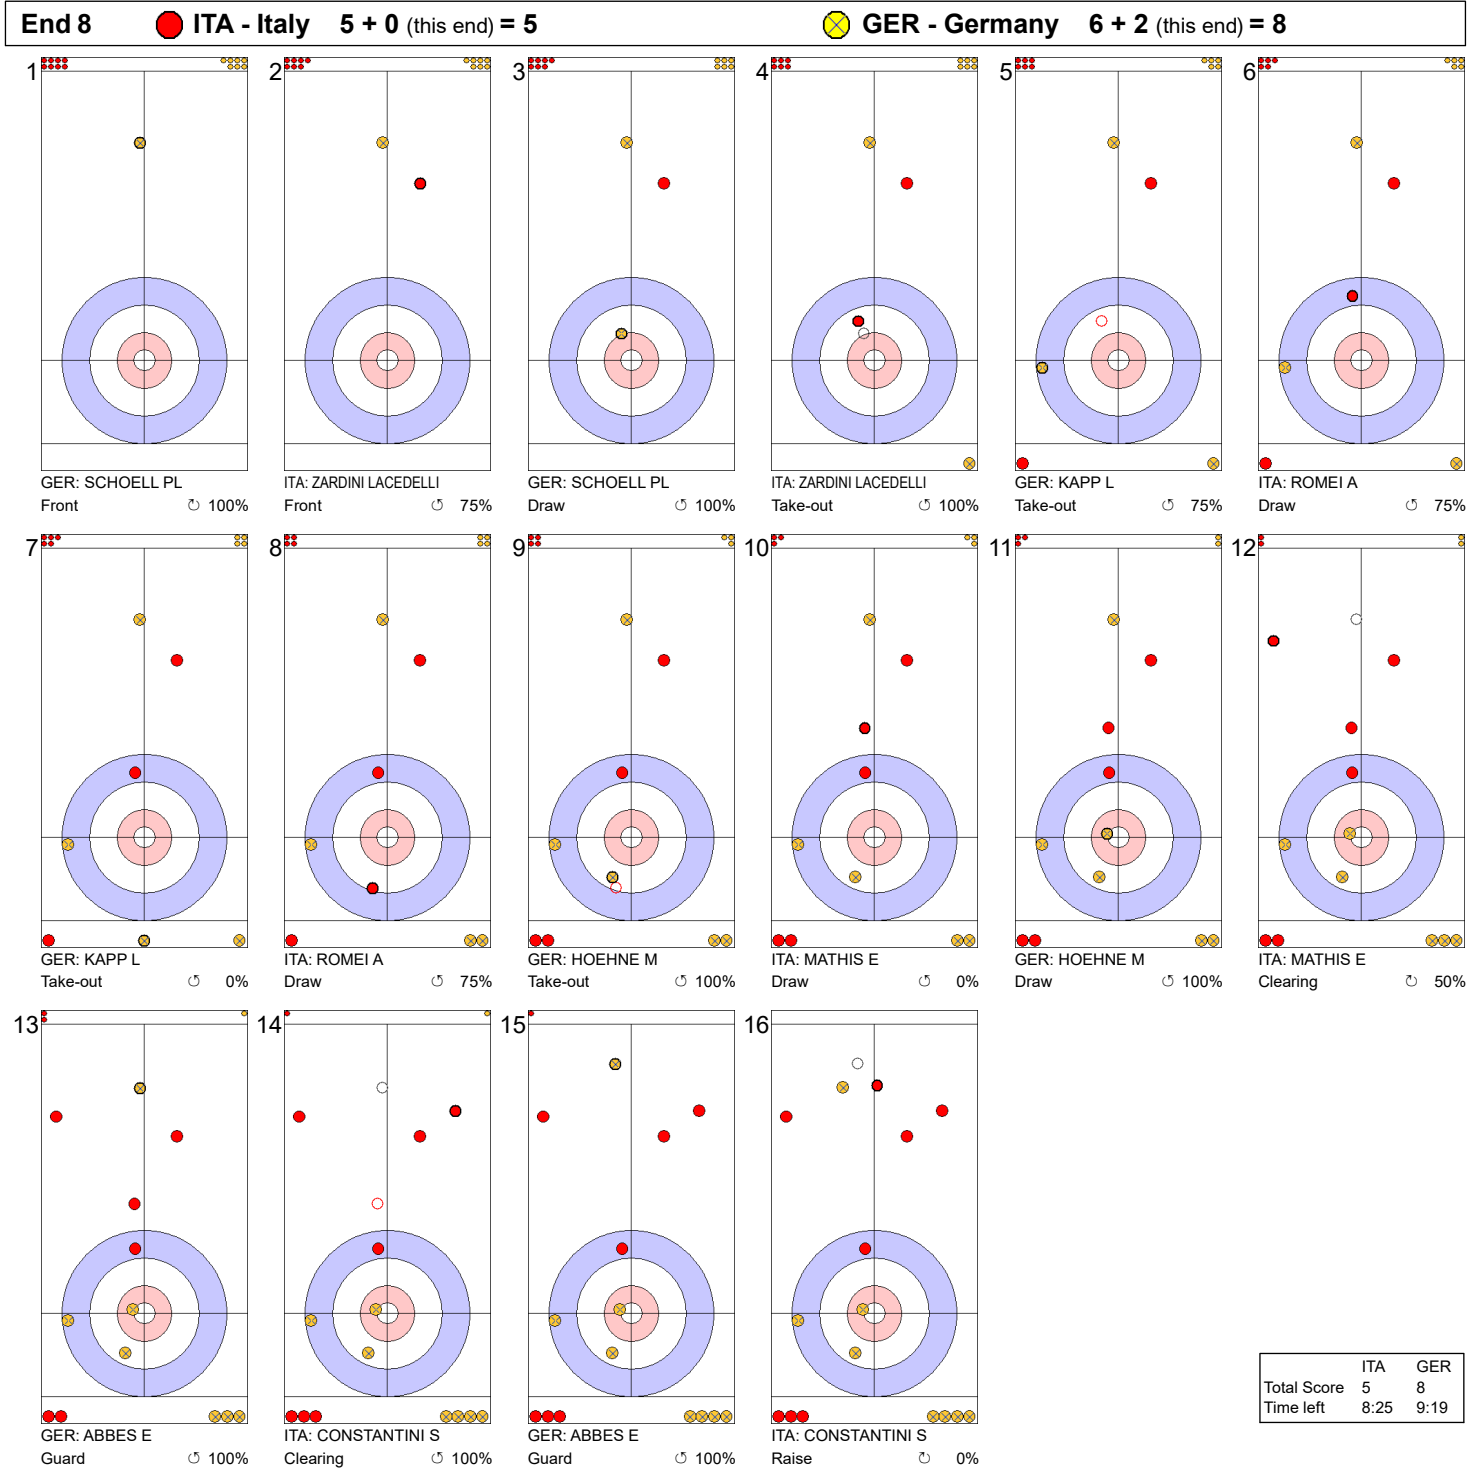

Game - Shot by Shot

Legend:
 ↻ Clockwise ↺ Counter-clockwise - Not considered

Game - Shot by Shot

End 6 ● **ITA - Italy** 4 + 1 (this end) = 5 ● **GER - Germany** 4 + 0 (this end) = 4

	ITA	GER
Total Score	5	4
Time left	13:38	14:34

Legend:
 ↻ Clockwise ↺ Counter-clockwise - Not considered

Game - Shot by Shot

Legend:
 ↻ Clockwise ↺ Counter-clockwise - Not considered

Game - Shot by Shot

Legend:
 ↻ Clockwise ↺ Counter-clockwise - Not considered

Game - Shot by Shot

Legend:
 ↻ Clockwise ↺ Counter-clockwise - Not considered

Game - Shot by Shot

End 11 ● **ITA - Italy 8 + 0 (this end) = 8** ● **GER - Germany 8 + 3 (this end) = 11**

	ITA	GER
Total Score	8	11
Time left	1:14	1:11

Legend:
 ↻ Clockwise ↺ Counter-clockwise - Not considered