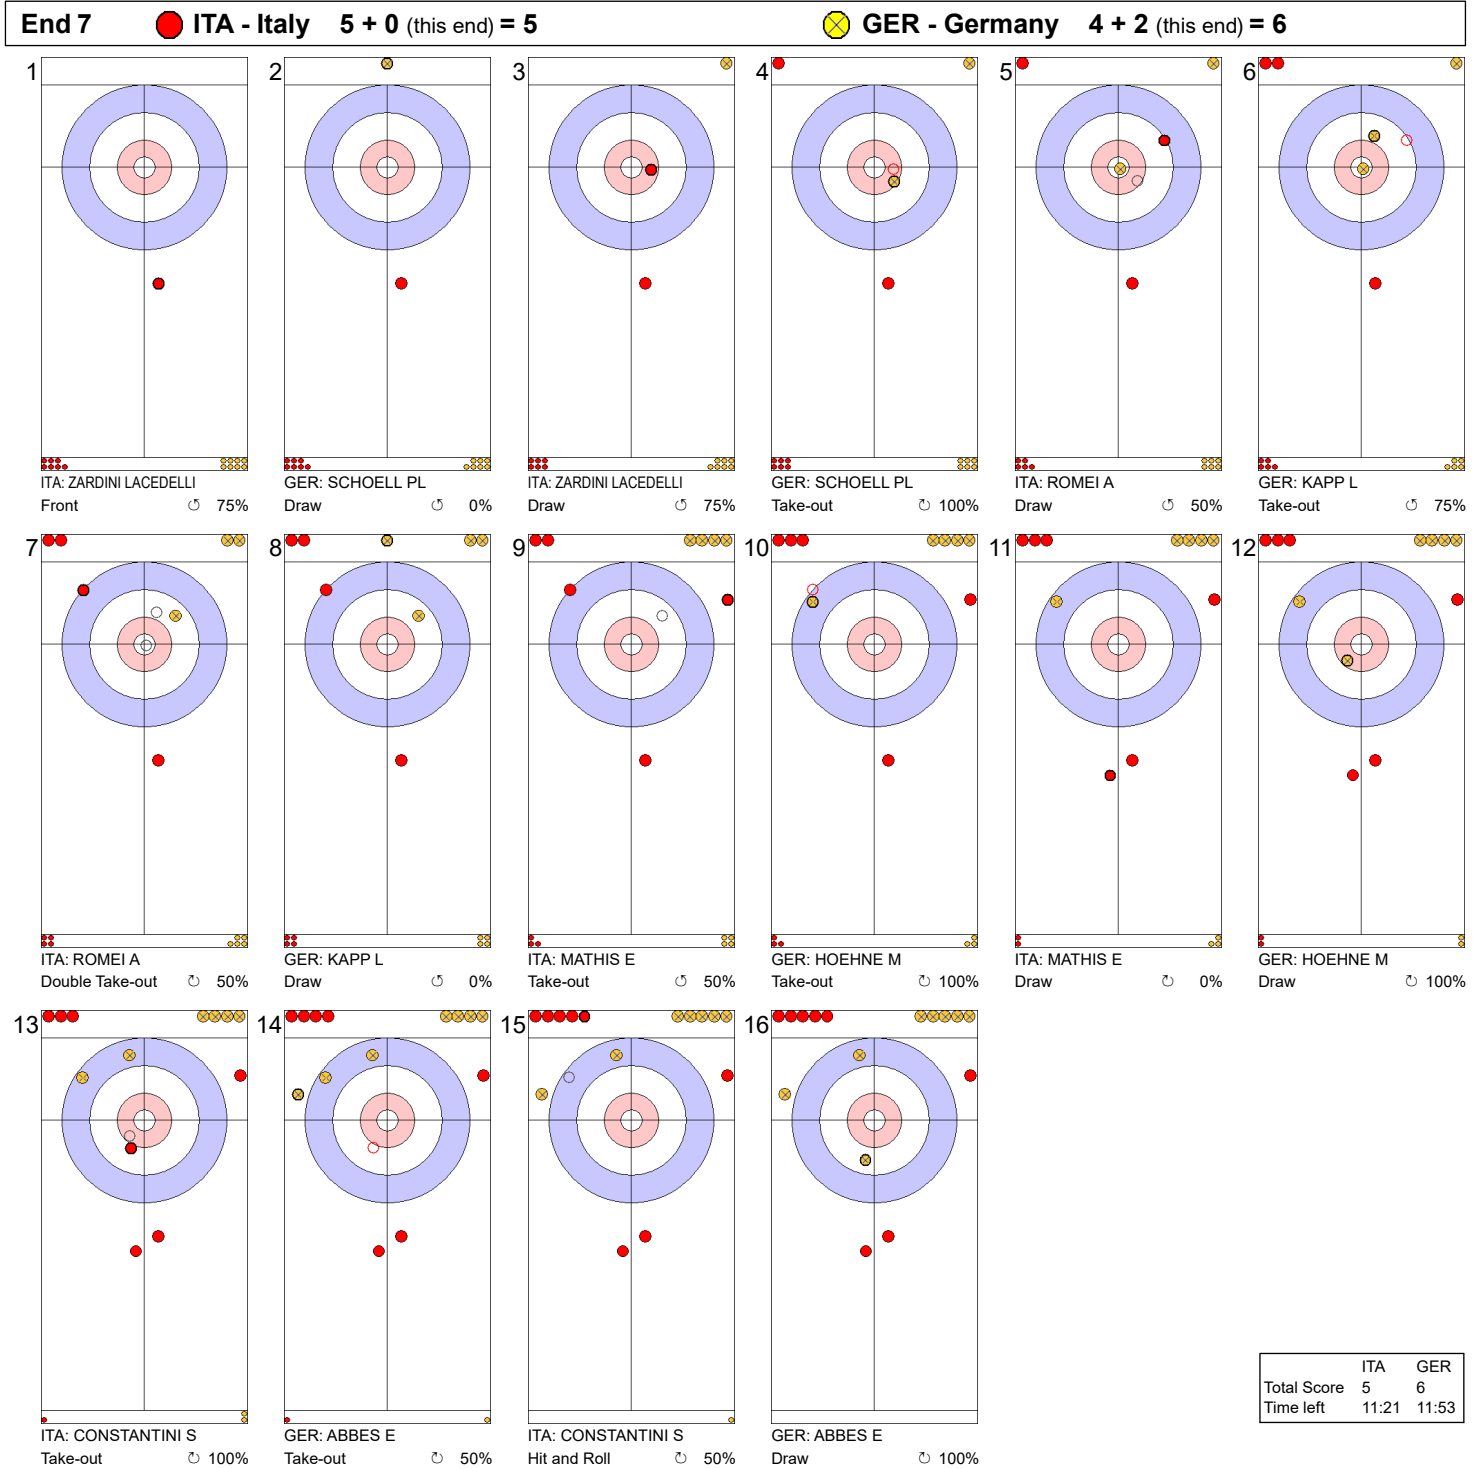

	ITA	GER
Total Score	2	1
Time left	30:44	32:00

Legend:
 Clockwise
 Counter-clockwise
 - Not considered

Game - Shot by Shot

Legend:
 ↻ Clockwise ↺ Counter-clockwise - Not considered

Game - Shot by Shot

Legend:
 ↻ Clockwise ↺ Counter-clockwise - Not considered

Game - Shot by Shot

Legend:
 ↻ Clockwise ↺ Counter-clockwise - Not considered

Game - Shot by Shot

End 6 ● **ITA - Italy** 4 + 1 (this end) = 5 ● **GER - Germany** 4 + 0 (this end) = 4

	ITA	GER
Total Score	5	4
Time left	13:38	14:34

Legend:
 ↻ Clockwise ↺ Counter-clockwise - Not considered

Game - Shot by Shot

Legend:
 ↻ Clockwise ↺ Counter-clockwise - Not considered

Game - Shot by Shot

Legend:
 ↻ Clockwise ↺ Counter-clockwise - Not considered

Game - Shot by Shot

Legend:
 ↻ Clockwise ↺ Counter-clockwise - Not considered

Game - Shot by Shot

End 11 ● **ITA - Italy 8 + 0 (this end) = 8** ● **GER - Germany 8 + 3 (this end) = 11**

	ITA	GER
Total Score	8	11
Time left	1:14	1:11