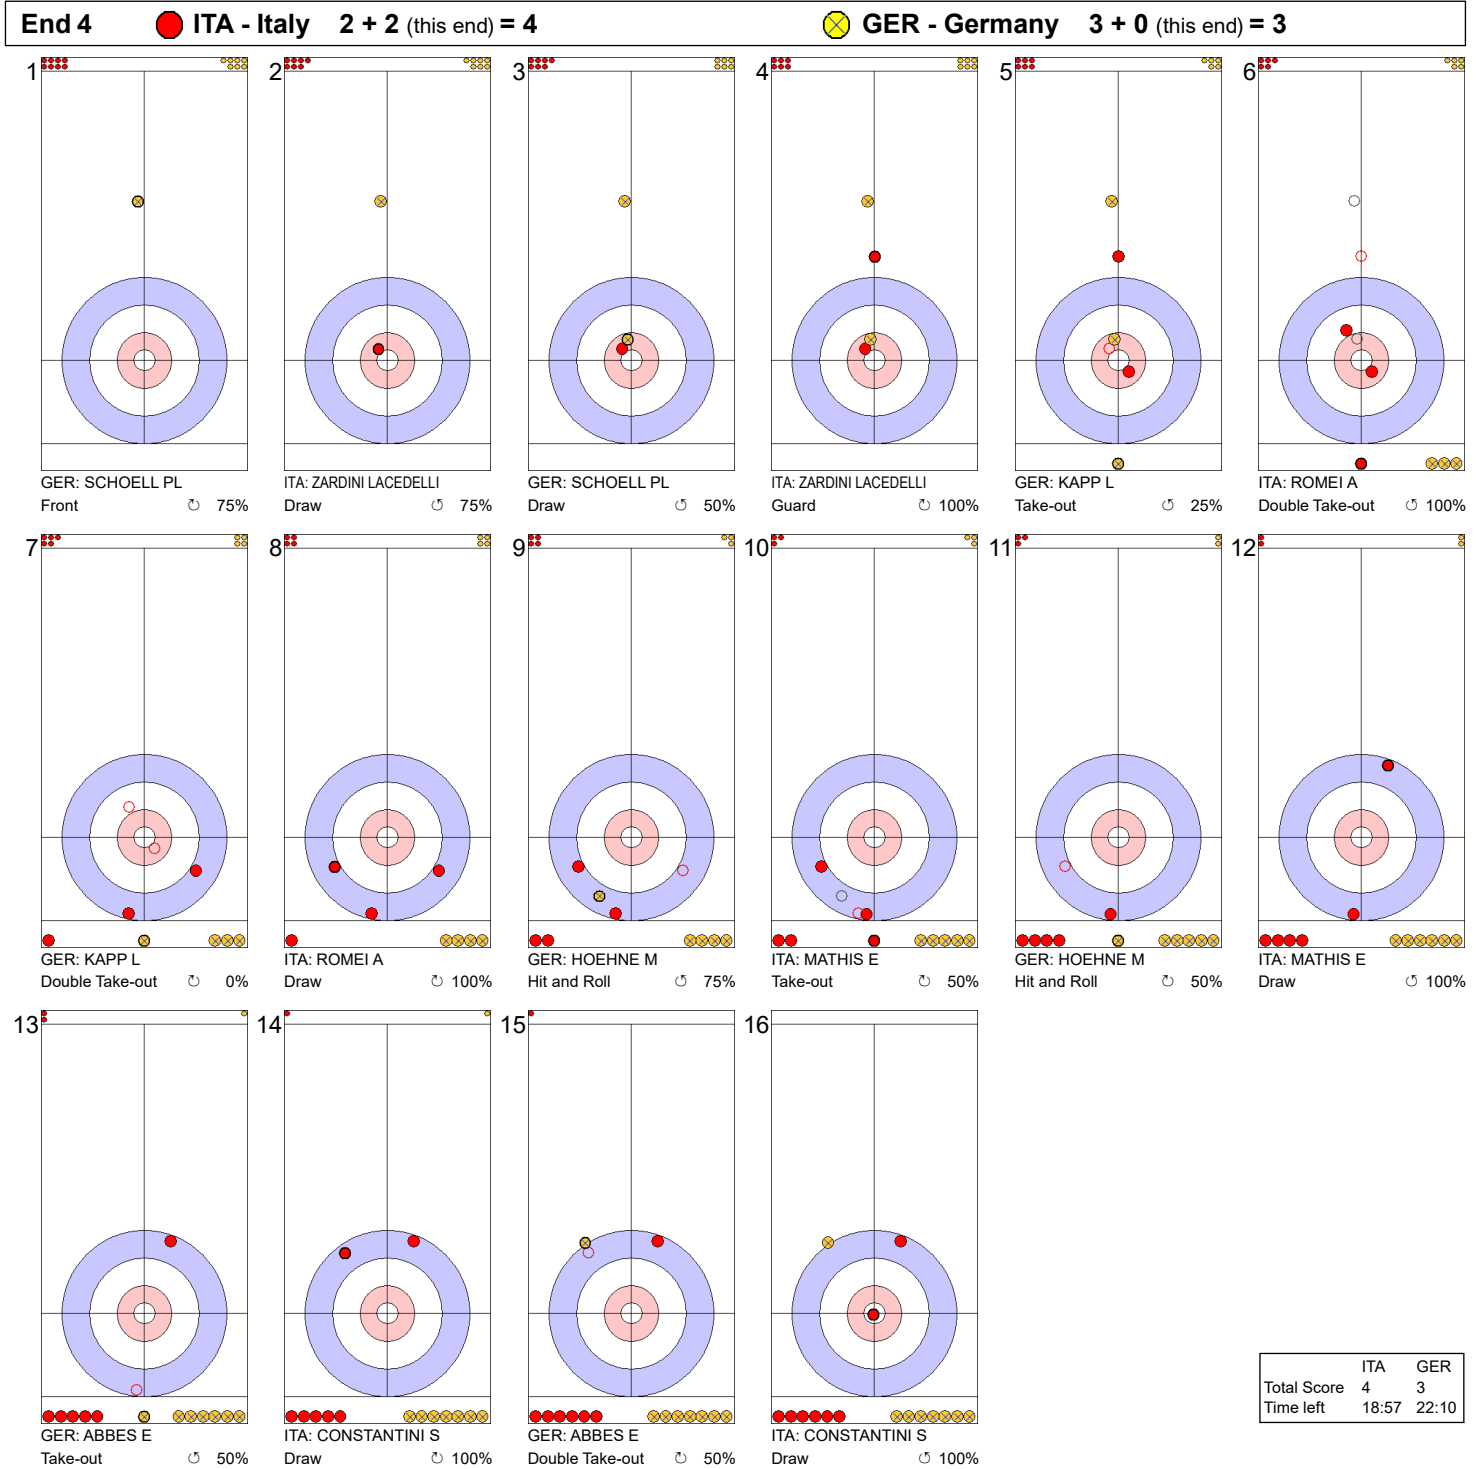

Game - Shot by Shot

Legend:
 ↻ Clockwise ↺ Counter-clockwise - Not considered

Game - Shot by Shot

End 2			ITA - Italy 0 + 2 (this end) = 2			GER - Germany 1 + 0 (this end) = 1											
1		GER: SCHOELL PL Front 100%	2		ITA: ZARDINI LACEDELLI Draw 0%	3		GER: SCHOELL PL Draw 100%	4		ITA: ZARDINI LACEDELLI Draw 75%	5		GER: KAPP L Take-out 100%	6		ITA: ROMEI A Clearing 50%
7		GER: KAPP L Guard 75%	8		ITA: ROMEI A Double Take-out 100%	9		GER: HOEHNE M Guard 0%	10		ITA: MATHIS E Double Take-out 100%	11		GER: HOEHNE M Hit and Roll 100%	12		ITA: MATHIS E Draw 100%
13		GER: ABBES E Double Take-out 25%	14		ITA: CONSTANTINI S Draw 100%	15		GER: ABBES E Hit and Roll 75%	16		ITA: CONSTANTINI S Draw 100%						

	ITA	GER
Total Score	2	1
Time left	30:44	32:00

Legend:
 Clockwise
 Counter-clockwise
 - Not considered

Game - Shot by Shot

Legend:
 ↻ Clockwise ↺ Counter-clockwise - Not considered

Game - Shot by Shot

Legend:
 ↻ Clockwise ↺ Counter-clockwise - Not considered

Game - Shot by Shot

Legend:
 ↻ Clockwise ↺ Counter-clockwise - Not considered

Game - Shot by Shot

End 6 ● **ITA - Italy** 4 + 1 (this end) = 5 ● **GER - Germany** 4 + 0 (this end) = 4

	ITA	GER
Total Score	5	4
Time left	13:38	14:34

Legend:
 ↻ Clockwise ↺ Counter-clockwise - Not considered

Game - Shot by Shot

Legend:
 ↻ Clockwise ↺ Counter-clockwise - Not considered

Game - Shot by Shot

Legend:
 ↻ Clockwise ↺ Counter-clockwise - Not considered