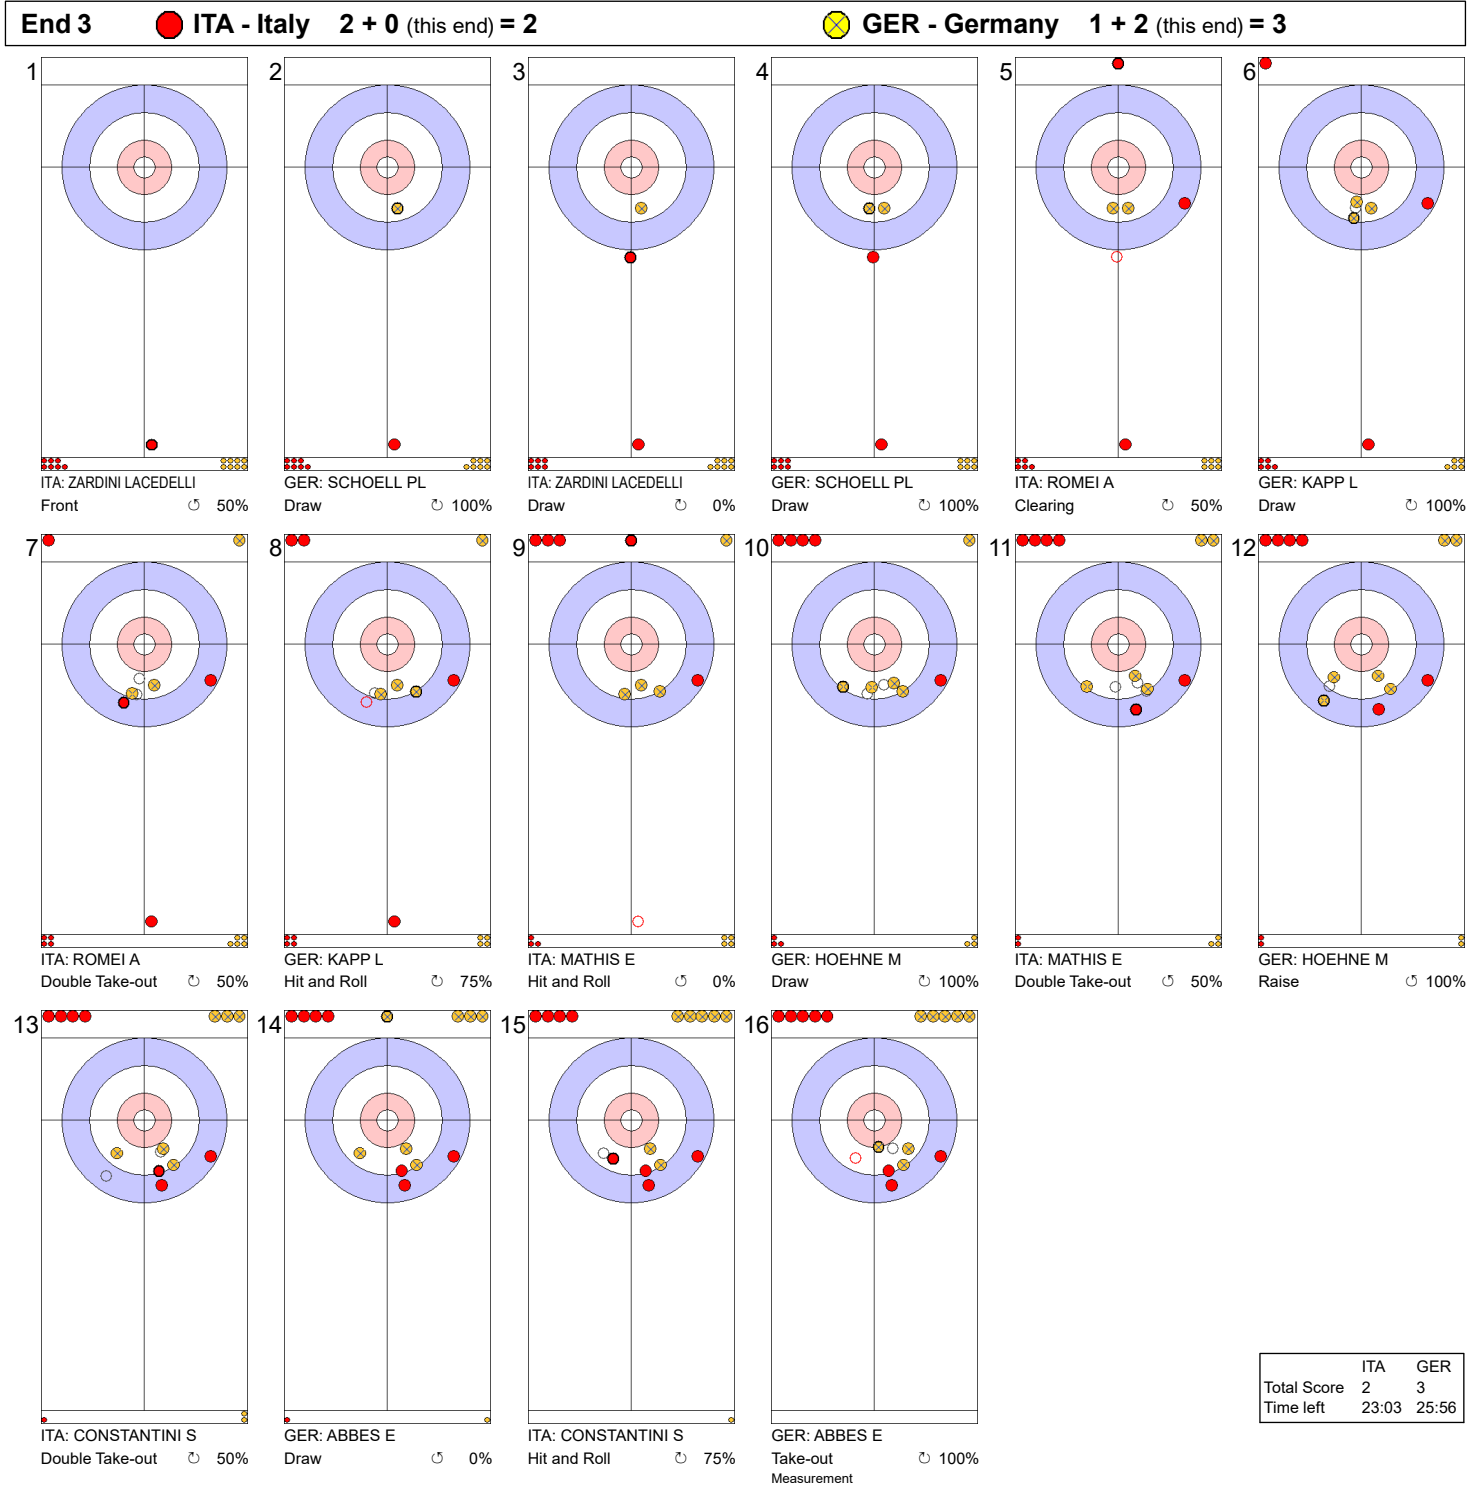

Game - Shot by Shot

Legend:
 ↻ Clockwise ↺ Counter-clockwise - Not considered

Game - Shot by Shot

End 2			ITA - Italy 0 + 2 (this end) = 2			GER - Germany 1 + 0 (this end) = 1											
1		GER: SCHOELL PL Front 100%	2		ITA: ZARDINI LACEDELLI Draw 0%	3		GER: SCHOELL PL Draw 100%	4		ITA: ZARDINI LACEDELLI Draw 75%	5		GER: KAPP L Take-out 100%	6		ITA: ROMEI A Clearing 50%
7		GER: KAPP L Guard 75%	8		ITA: ROMEI A Double Take-out 100%	9		GER: HOEHNE M Guard 0%	10		ITA: MATHIS E Double Take-out 100%	11		GER: HOEHNE M Hit and Roll 100%	12		ITA: MATHIS E Draw 100%
13		GER: ABBES E Double Take-out 25%	14		ITA: CONSTANTINI S Draw 100%	15		GER: ABBES E Hit and Roll 75%	16		ITA: CONSTANTINI S Draw 100%						

	ITA	GER
Total Score	2	1
Time left	30:44	32:00

Legend:
 Clockwise
 Counter-clockwise
 - Not considered

Game - Shot by Shot

Legend:
 ↻ Clockwise ↺ Counter-clockwise - Not considered

Game - Shot by Shot

Legend:
 ↻ Clockwise ↺ Counter-clockwise - Not considered

Game - Shot by Shot

Legend:
 ↻ Clockwise ↺ Counter-clockwise - Not considered

Game - Shot by Shot

End 6 ● **ITA - Italy** 4 + 1 (this end) = 5 ● **GER - Germany** 4 + 0 (this end) = 4

	ITA	GER
Total Score	5	4
Time left	13:38	14:34

Legend:
 ↻ Clockwise ↺ Counter-clockwise - Not considered

Game - Shot by Shot

Legend:
 ↻ Clockwise ↺ Counter-clockwise - Not considered

Game - Shot by Shot

Legend:
 ↻ Clockwise ↺ Counter-clockwise - Not considered