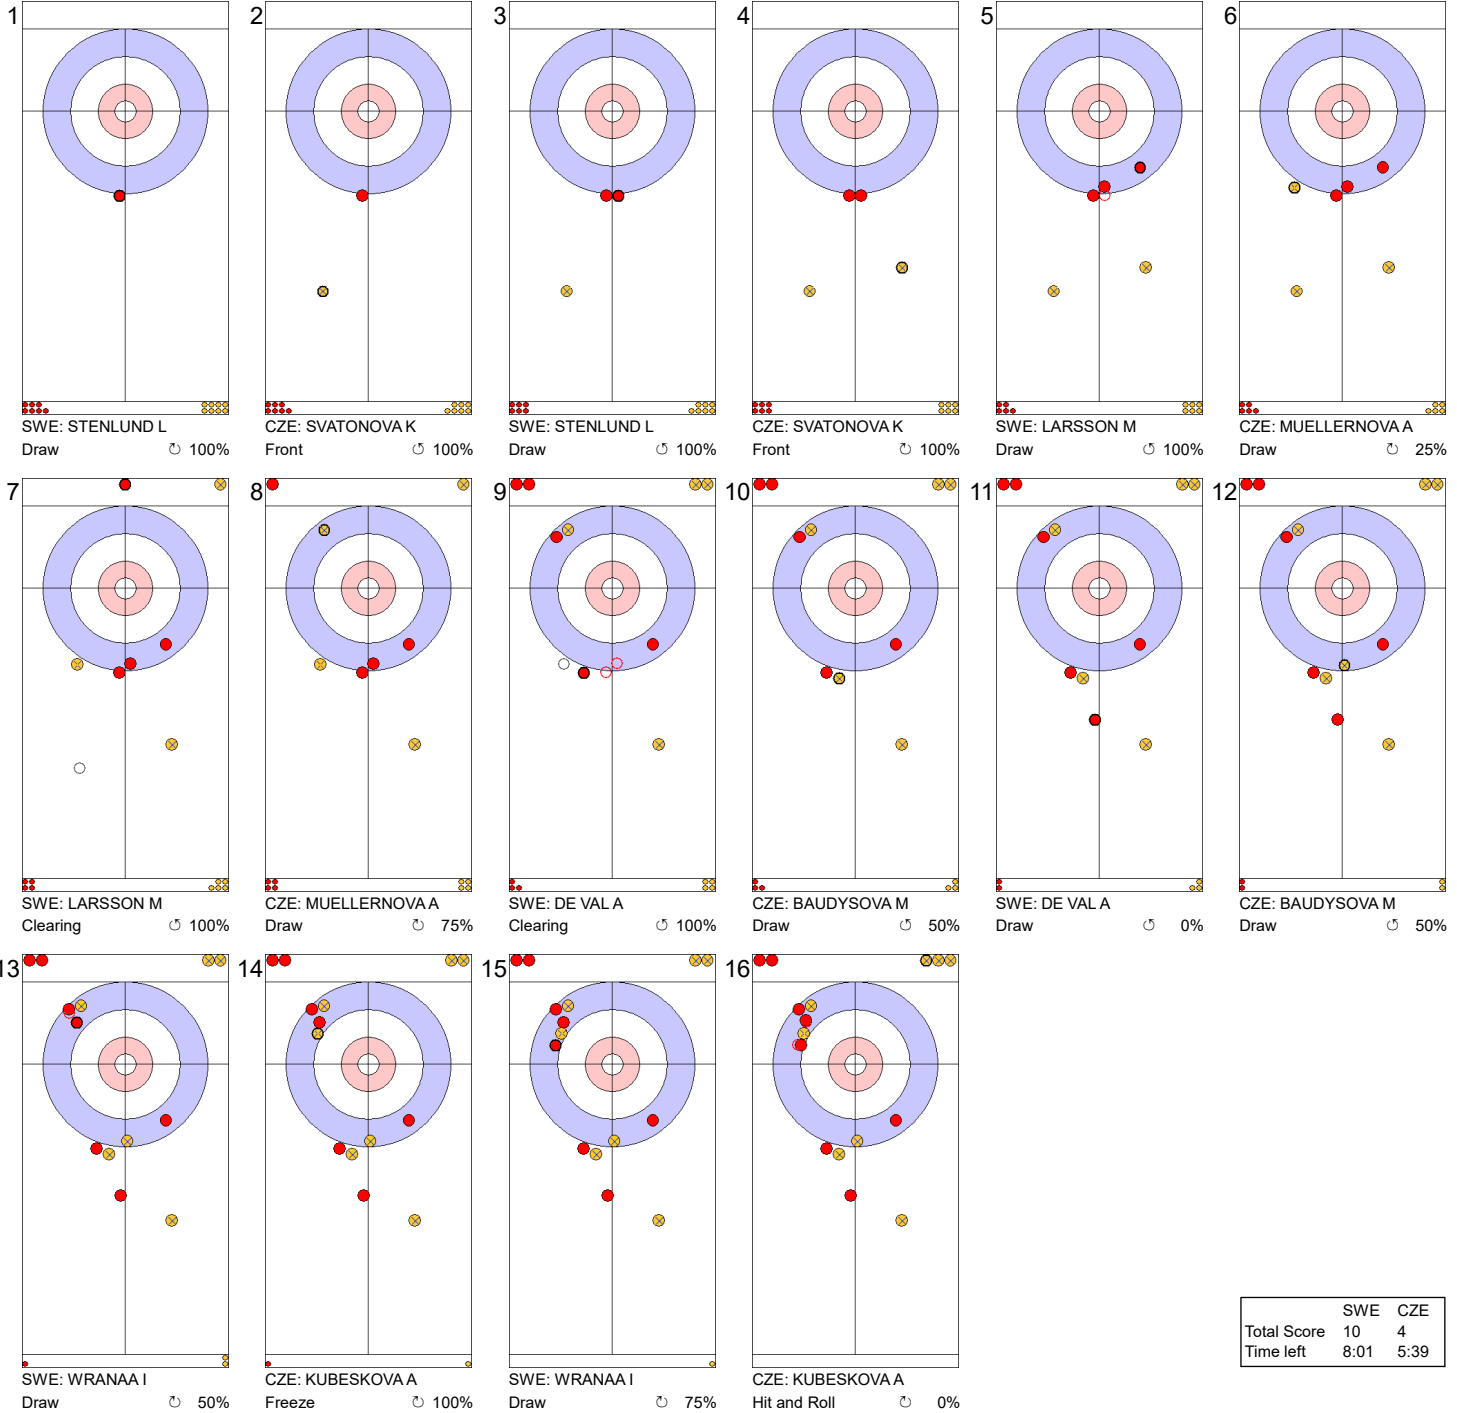

Legend:
 ↻ Clockwise ↺ Counter-clockwise - Not considered

Game - Shot by Shot

End 7 ● **SWE - Sweden** 6 + 0 (this end) = 6 ● **CZE - Czechia** 3 + 1 (this end) = 4

	SWE	CZE
Total Score	6	4
Time left	13:48	13:47

Legend:
 ↻ Clockwise ↺ Counter-clockwise - Not considered

Game - Shot by Shot

Legend:
 ↻ Clockwise ↺ Counter-clockwise - Not considered

Game - Shot by Shot

End 9 ● **SWE - Sweden** 9 + 1 (this end) = 10 ● **CZE - Czechia** 4 + 0 (this end) = 4

	SWE	CZE
Total Score	10	4
Time left	8:01	5:39

Legend:
 ⤵ Clockwise ⤴ Counter-clockwise - Not considered