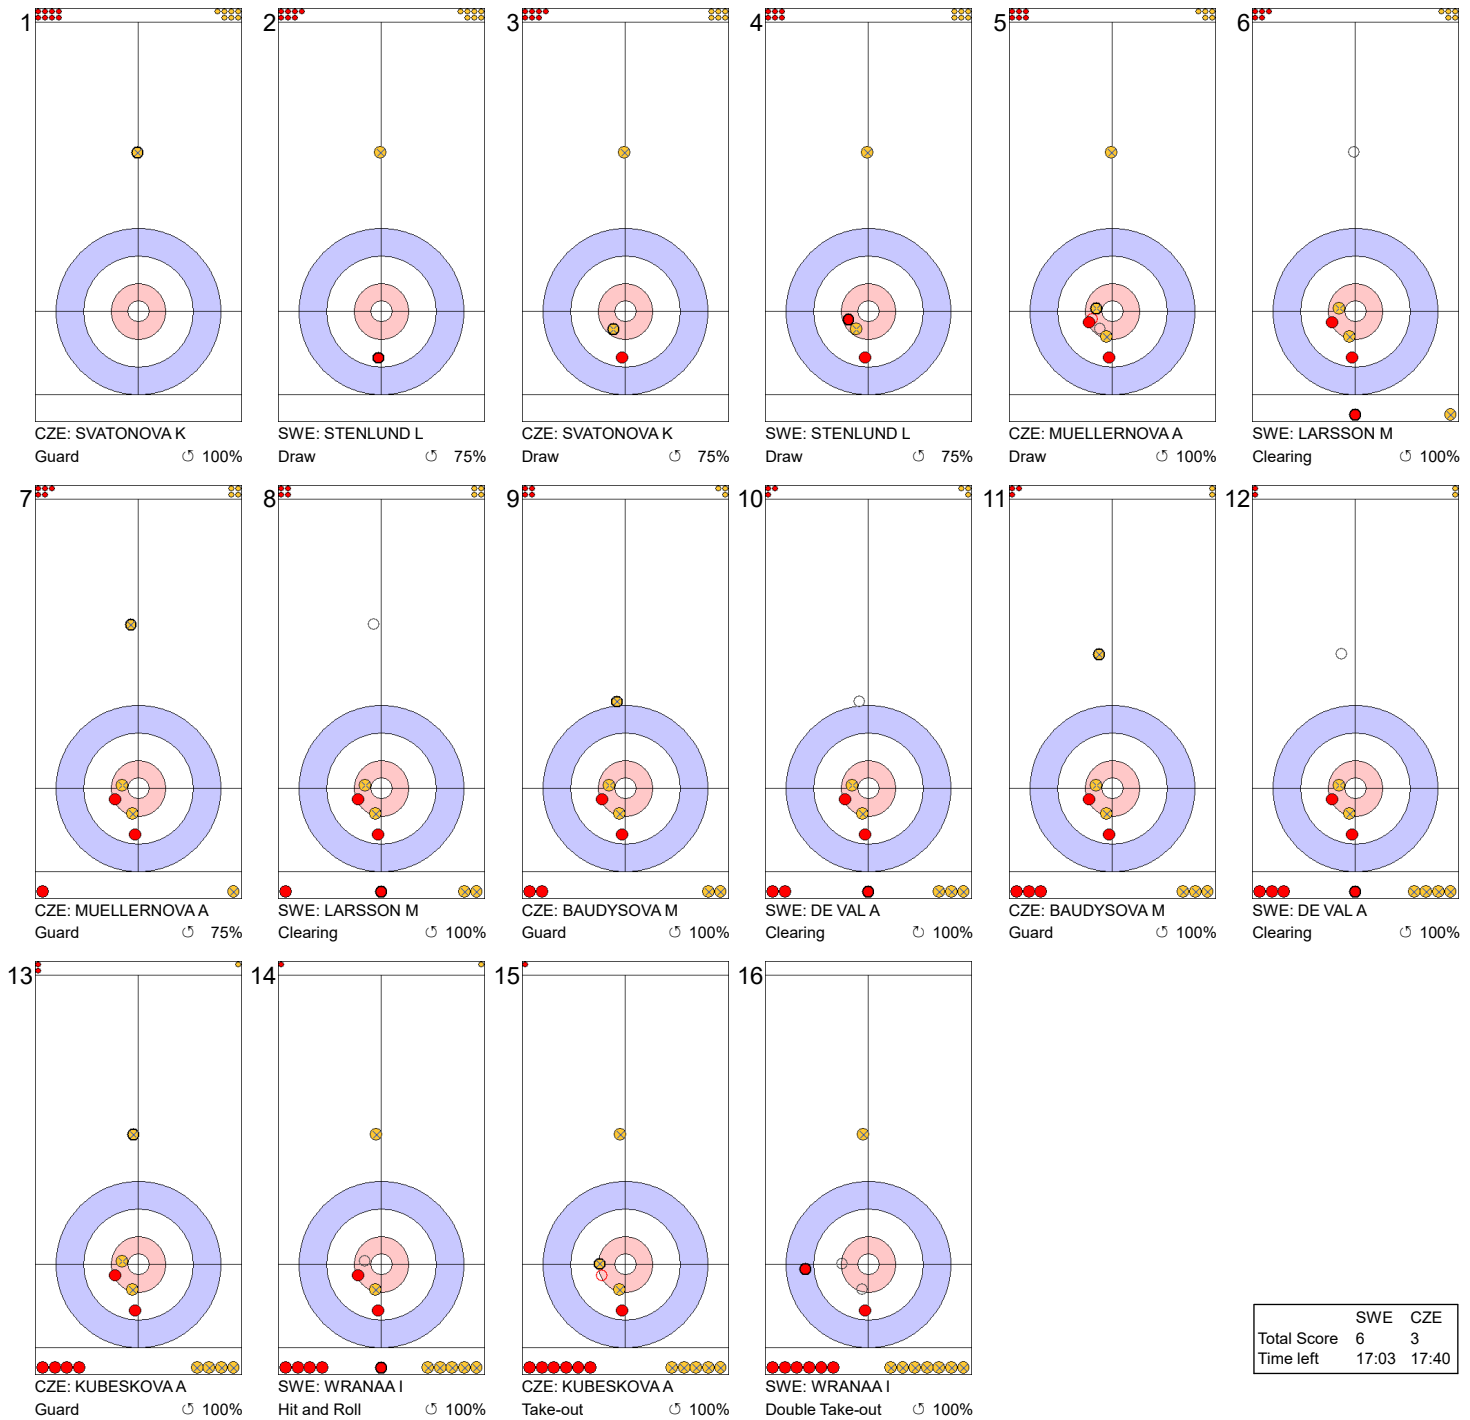

Game - Shot by Shot

Legend:
 Clockwise
 Counter-clockwise
 - Not considered

Game - Shot by Shot

Legend:
 ↻ Clockwise ↺ Counter-clockwise - Not considered

Game - Shot by Shot

Legend:
 ↻ Clockwise ↺ Counter-clockwise - Not considered

Game - Shot by Shot

Legend:
 ↻ Clockwise ↺ Counter-clockwise - Not considered

Game - Shot by Shot

End 5 ● **SWE - Sweden** 4 + 0 (this end) = 4 ● **CZE - Czechia** 1 + 2 (this end) = 3

	SWE	CZE
Total Score	4	3
Time left	20:54	20:24

Legend:
 ↻ Clockwise ↺ Counter-clockwise - Not considered

Game - Shot by Shot

End 6 ● **SWE - Sweden** 4 + 2 (this end) = 6 ● **CZE - Czechia** 3 + 0 (this end) = 3

	SWE	CZE
Total Score	6	3
Time left	17:03	17:40

Legend:
 ↻ Clockwise ↺ Counter-clockwise - Not considered

Game - Shot by Shot

End 7 ● **SWE - Sweden** 6 + 0 (this end) = 6 ● **CZE - Czechia** 3 + 1 (this end) = 4

	SWE	CZE
Total Score	6	4
Time left	13:48	13:47