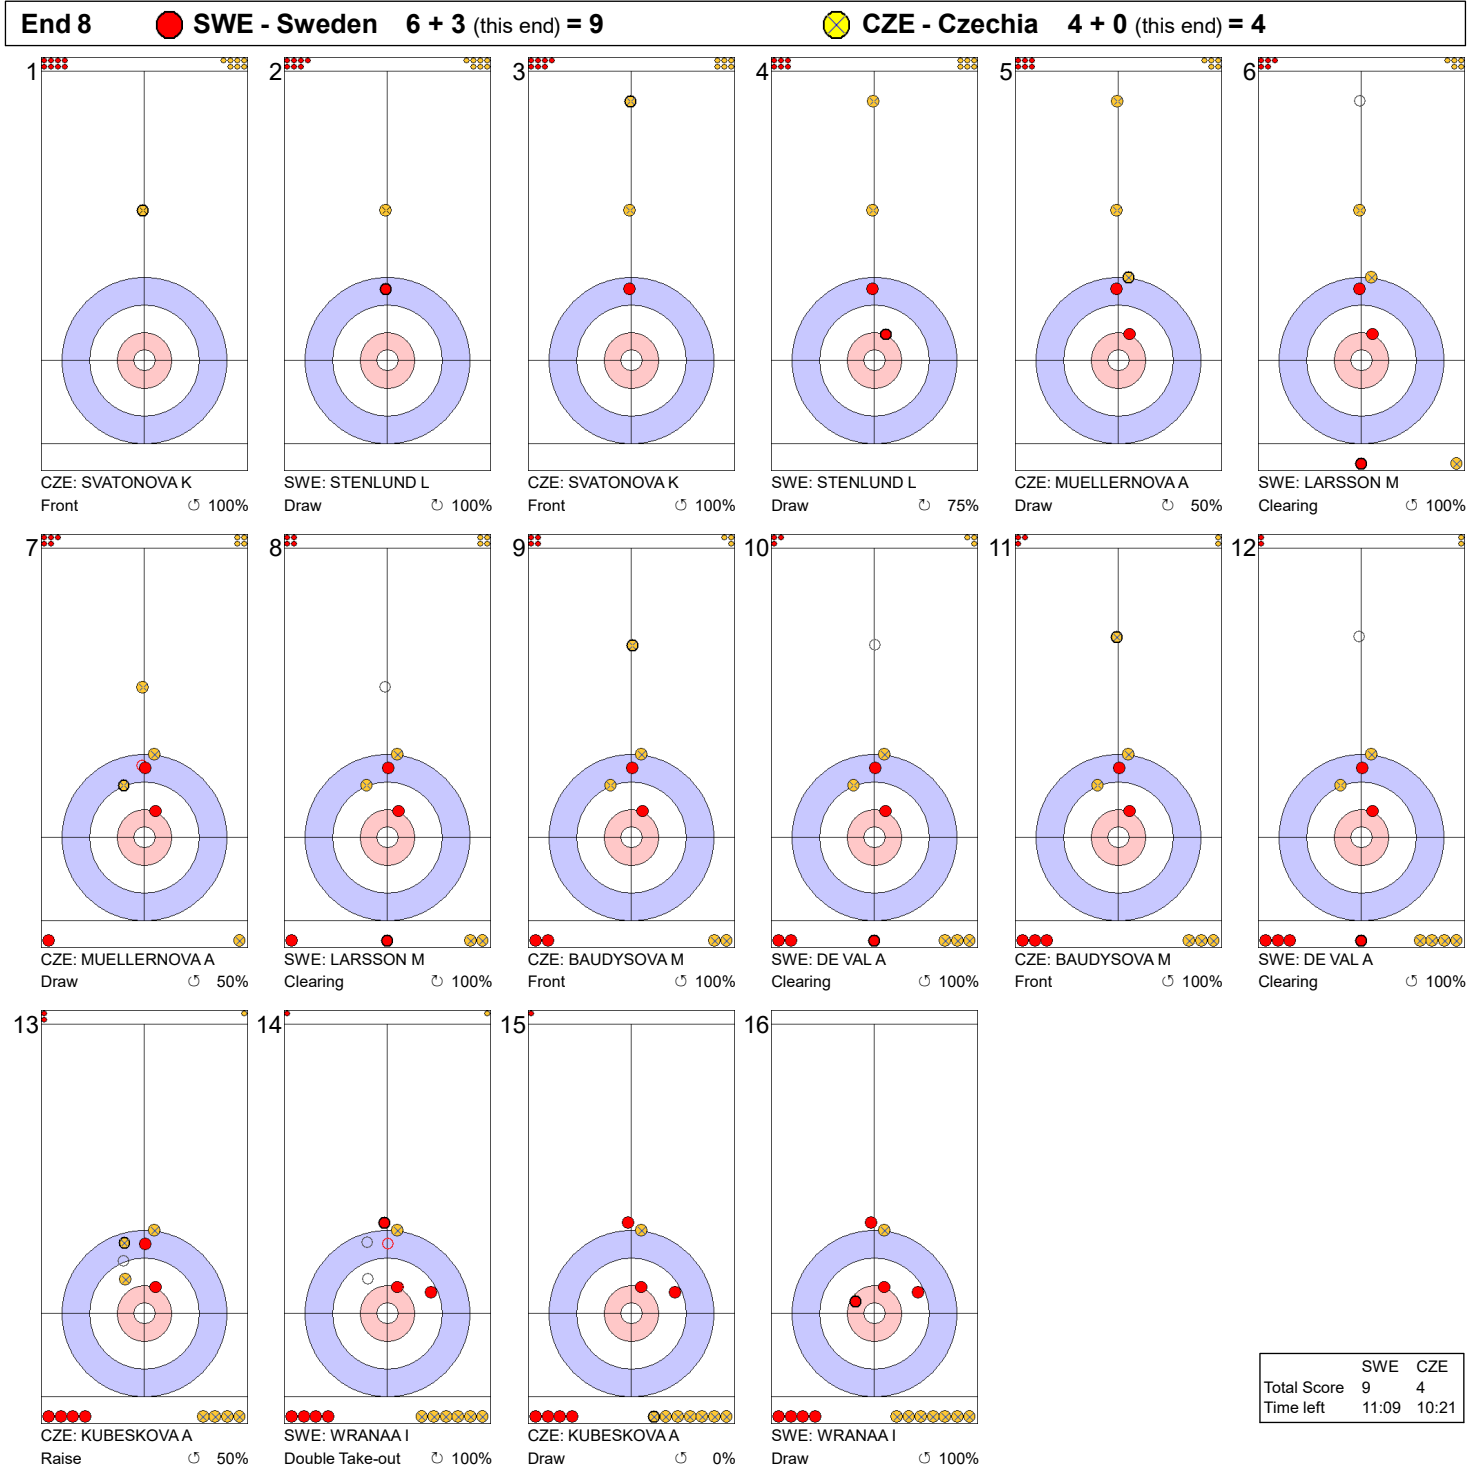

Legend:
 ↻ Clockwise ↺ Counter-clockwise - Not considered

Game - Shot by Shot

End 6 ● **SWE - Sweden** 4 + 2 (this end) = 6 ● **CZE - Czechia** 3 + 0 (this end) = 3

	SWE	CZE
Total Score	6	3
Time left	17:03	17:40

Legend:
 ↻ Clockwise ↺ Counter-clockwise - Not considered

Game - Shot by Shot

End 7 ● **SWE - Sweden** 6 + 0 (this end) = 6 ● **CZE - Czechia** 3 + 1 (this end) = 4

	SWE	CZE
Total Score	6	4
Time left	13:48	13:47

Legend:
 ↻ Clockwise ↺ Counter-clockwise - Not considered

Game - Shot by Shot

Legend:
 ↻ Clockwise ↺ Counter-clockwise - Not considered

Game - Shot by Shot

End 9 ● **SWE - Sweden** 9 + 1 (this end) = 10 ● **CZE - Czechia** 4 + 0 (this end) = 4

	SWE	CZE
Total Score	10	4
Time left	8:01	5:39

Legend:
 ⤵ Clockwise ⤴ Counter-clockwise - Not considered