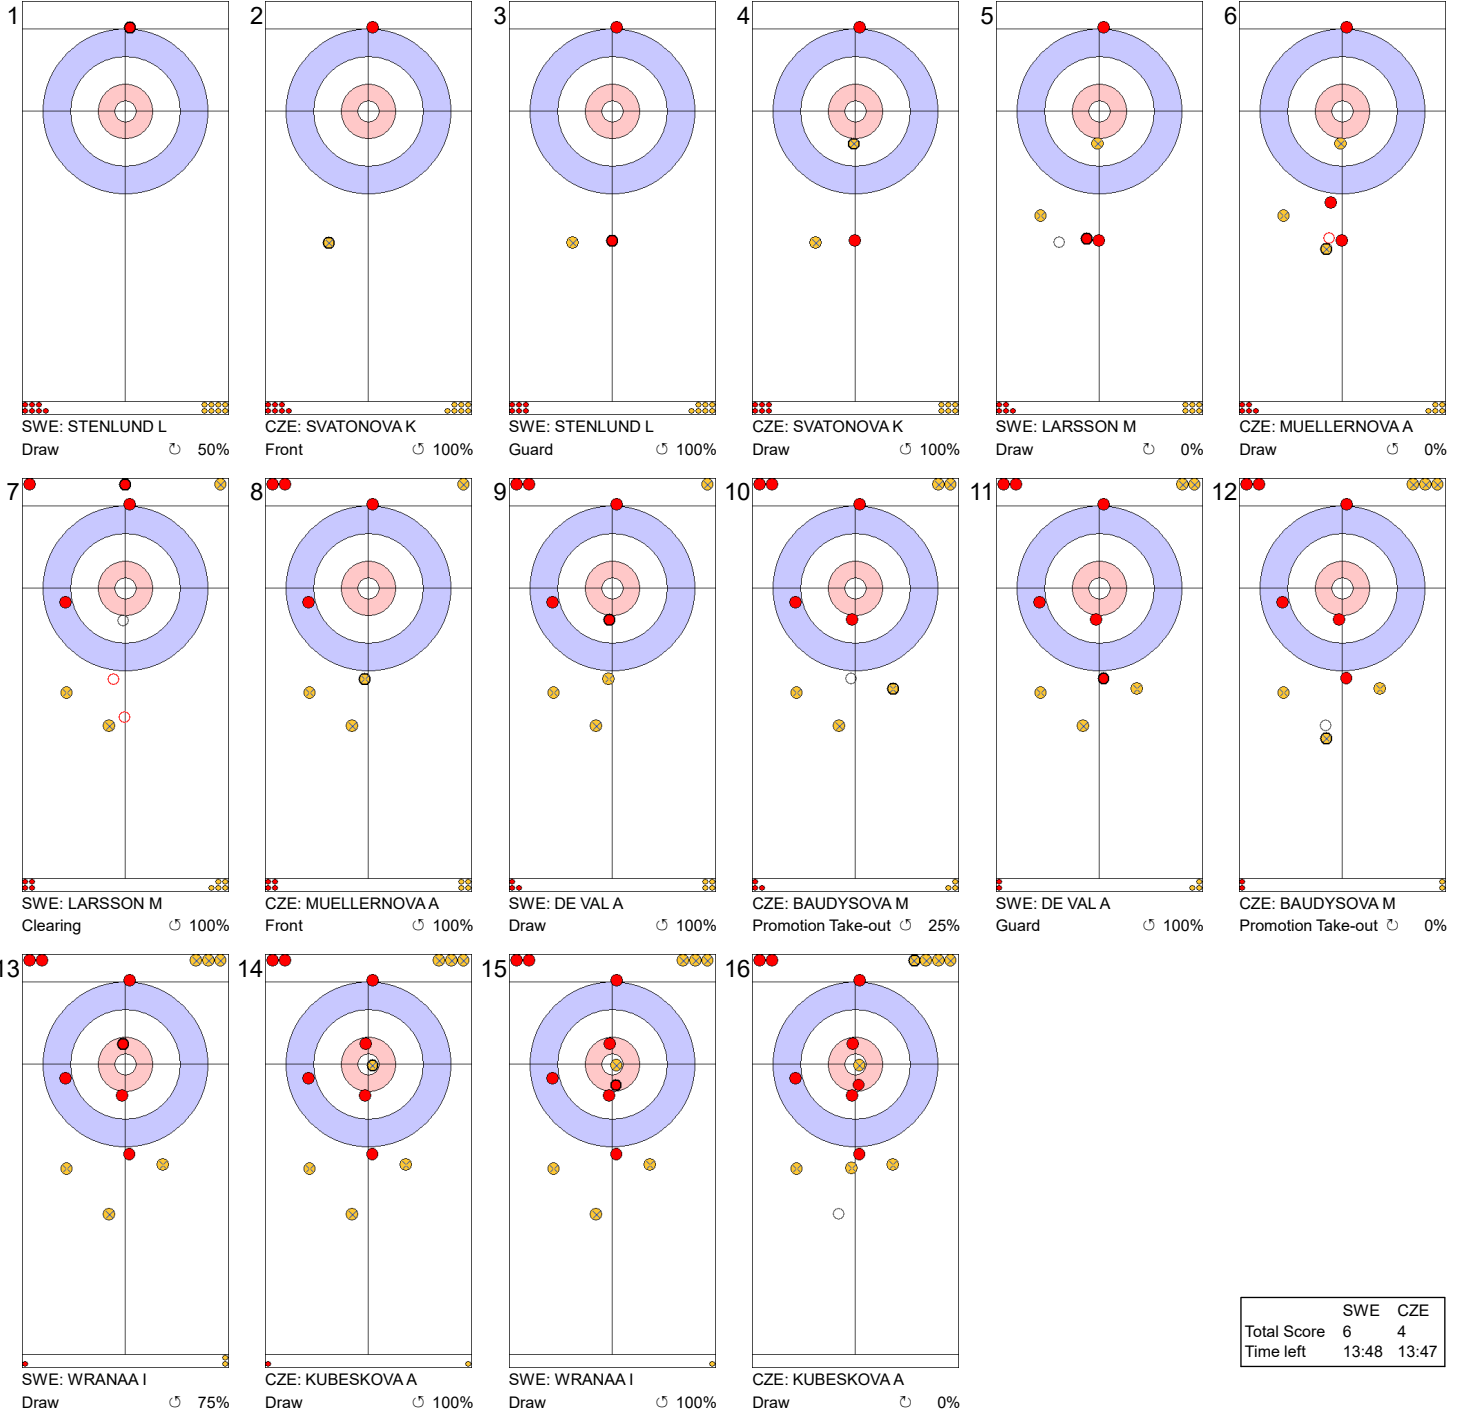

Game - Shot by Shot

Legend:
 ↻ Clockwise ↺ Counter-clockwise - Not considered

Game - Shot by Shot

End 5 ● **SWE - Sweden** 4 + 0 (this end) = 4 ● **CZE - Czechia** 1 + 2 (this end) = 3

	SWE	CZE
Total Score	4	3
Time left	20:54	20:24

Legend:
 ↻ Clockwise ↺ Counter-clockwise - Not considered

Game - Shot by Shot

End 6 ● **SWE - Sweden** 4 + 2 (this end) = 6 ● **CZE - Czechia** 3 + 0 (this end) = 3

	SWE	CZE
Total Score	6	3
Time left	17:03	17:40

Legend:
 ↻ Clockwise ↺ Counter-clockwise - Not considered

Game - Shot by Shot

End 7 ● **SWE - Sweden** 6 + 0 (this end) = 6 ● **CZE - Czechia** 3 + 1 (this end) = 4

	SWE	CZE
Total Score	6	4
Time left	13:48	13:47

Legend:
 ↻ Clockwise ↺ Counter-clockwise - Not considered

Game - Shot by Shot

Legend:
 ↻ Clockwise ↺ Counter-clockwise - Not considered

Game - Shot by Shot

End 9 ● **SWE - Sweden** 9 + 1 (this end) = 10 ● **CZE - Czechia** 4 + 0 (this end) = 4