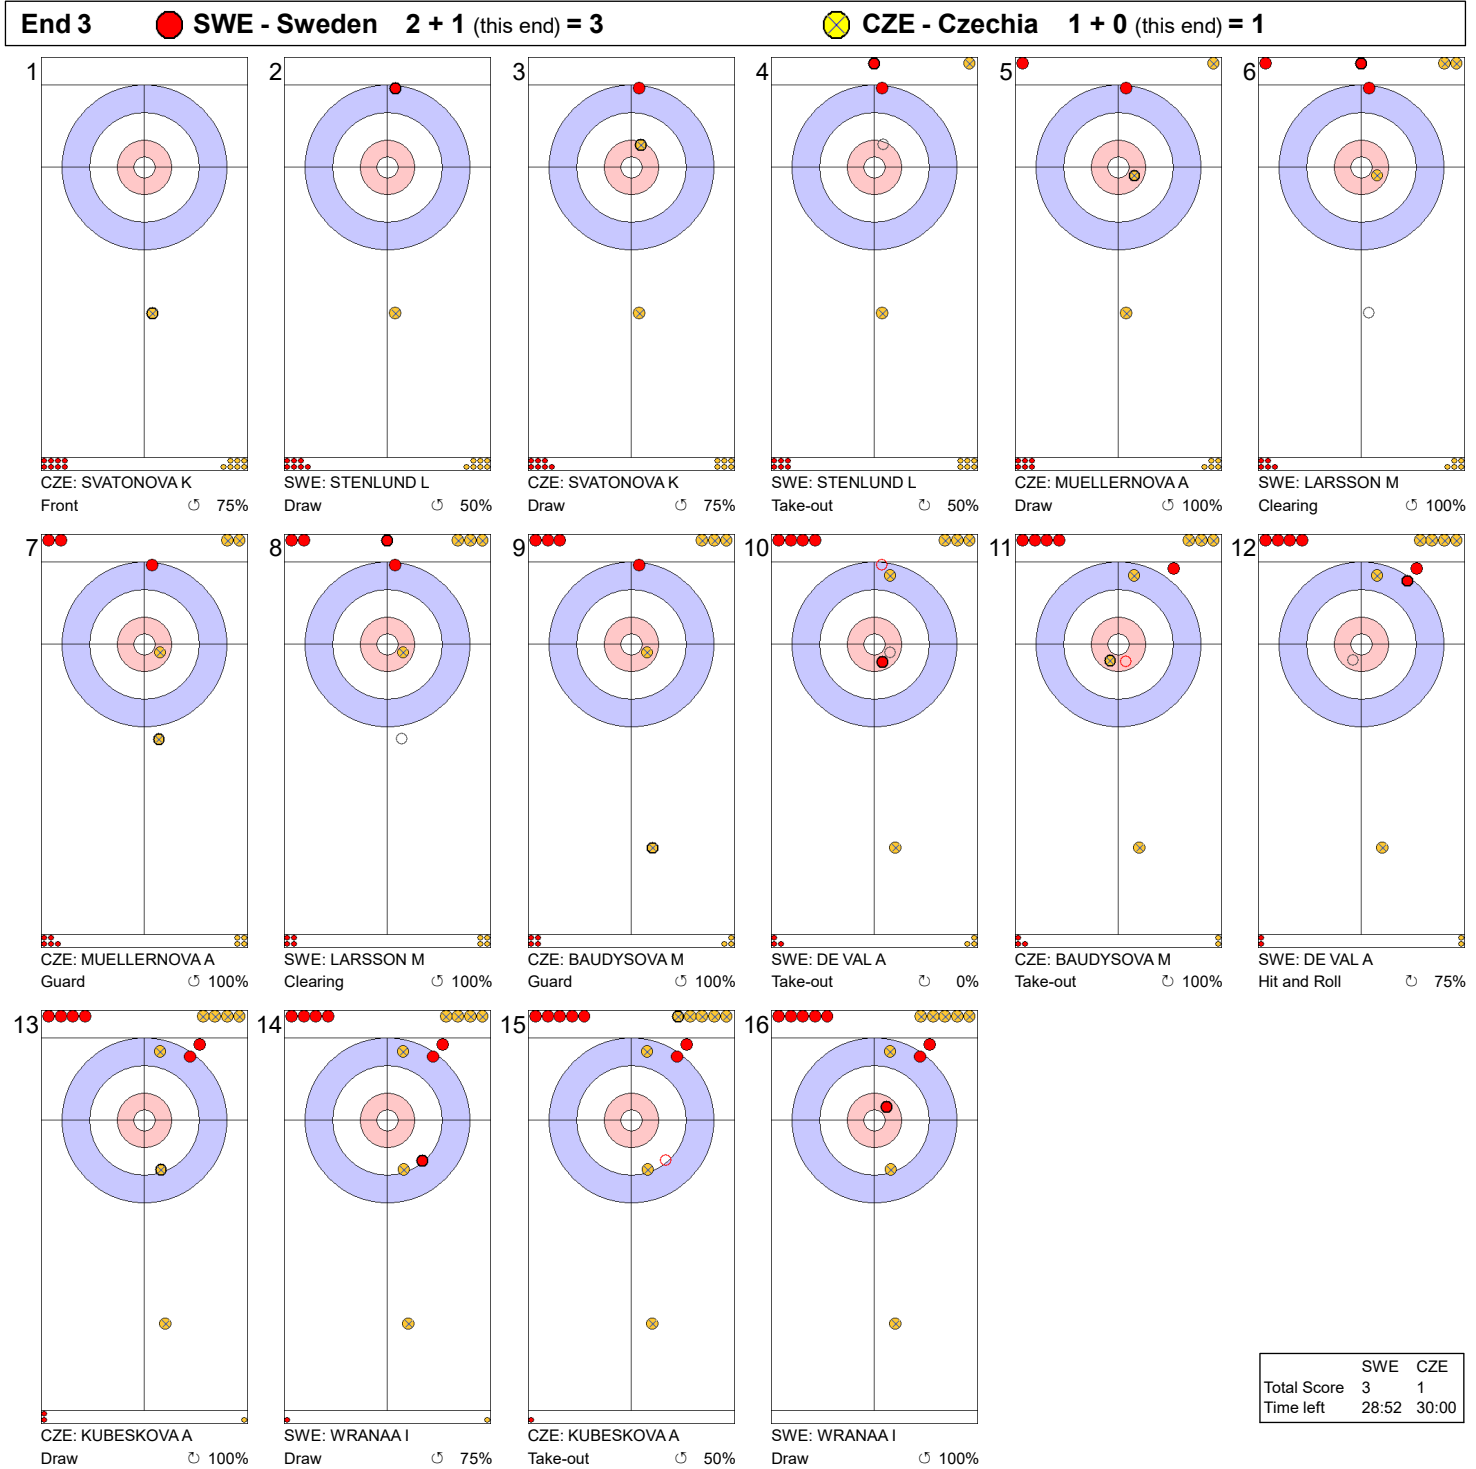

Game - Shot by Shot

Legend:
 Clockwise
 Counter-clockwise
 - Not considered

Game - Shot by Shot

Legend:
 ↻ Clockwise ↺ Counter-clockwise - Not considered

Game - Shot by Shot

Legend:
 ↻ Clockwise ↺ Counter-clockwise - Not considered

Game - Shot by Shot

Legend:
 ↻ Clockwise ↺ Counter-clockwise - Not considered

Game - Shot by Shot

End 5 ● **SWE - Sweden** 4 + 0 (this end) = 4 ● **CZE - Czechia** 1 + 2 (this end) = 3

	SWE	CZE
Total Score	4	3
Time left	20:54	20:24

Legend:
 ↻ Clockwise ↺ Counter-clockwise - Not considered

Game - Shot by Shot

End 6 ● **SWE - Sweden** 4 + 2 (this end) = 6 ● **CZE - Czechia** 3 + 0 (this end) = 3

	SWE	CZE
Total Score	6	3
Time left	17:03	17:40

Legend:
 ↻ Clockwise ↺ Counter-clockwise - Not considered

Game - Shot by Shot

End 7 ● **SWE - Sweden** 6 + 0 (this end) = 6 ● **CZE - Czechia** 3 + 1 (this end) = 4

	SWE	CZE
Total Score	6	4
Time left	13:48	13:47