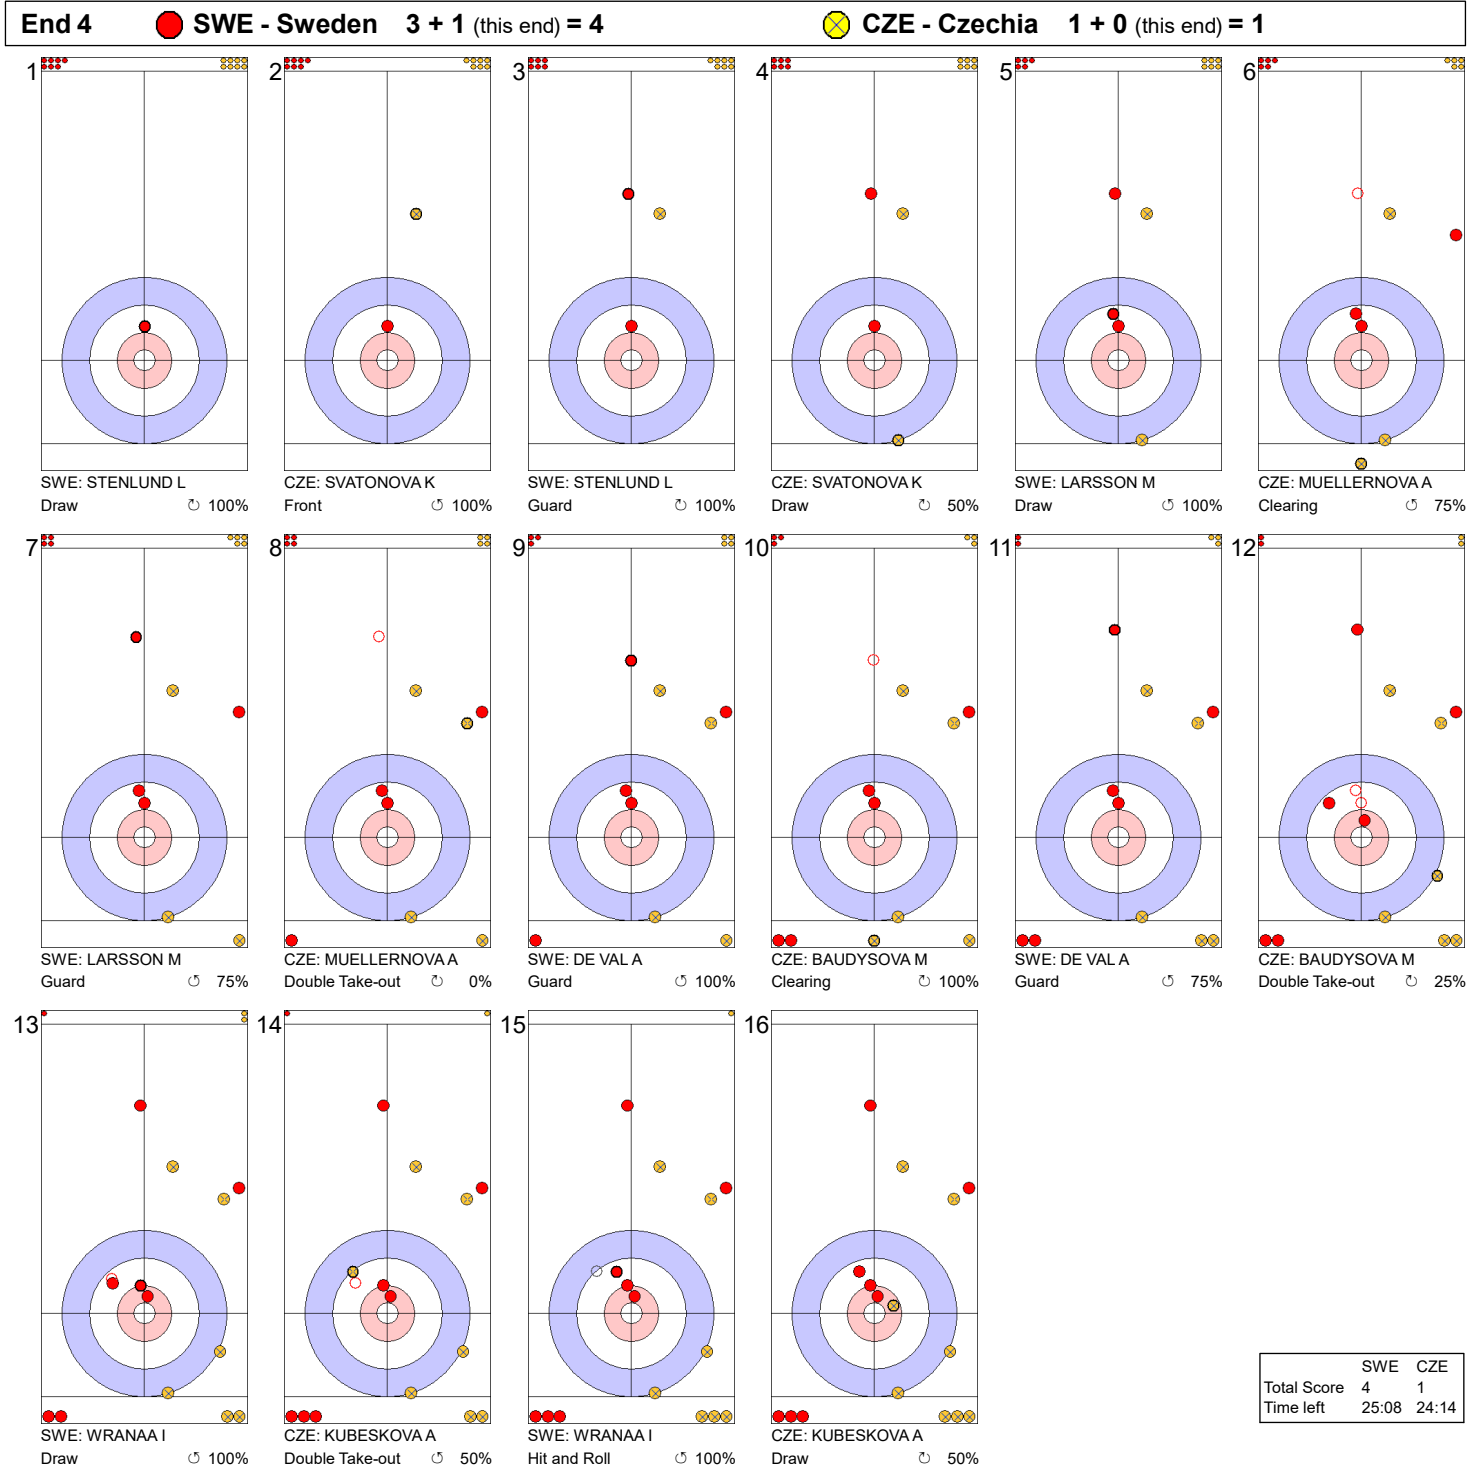

Game - Shot by Shot

Legend:
 Clockwise
 Counter-clockwise
 - Not considered

Game - Shot by Shot

Legend:
 ↻ Clockwise ↺ Counter-clockwise - Not considered

Game - Shot by Shot

Legend:
 ↻ Clockwise ↺ Counter-clockwise - Not considered

Game - Shot by Shot

Legend:
 ↻ Clockwise ↺ Counter-clockwise - Not considered

Game - Shot by Shot

End 5 ● **SWE - Sweden** 4 + 0 (this end) = 4 ● **CZE - Czechia** 1 + 2 (this end) = 3

	SWE	CZE
Total Score	4	3
Time left	20:54	20:24

Legend:
 ↻ Clockwise ↺ Counter-clockwise - Not considered

Game - Shot by Shot

End 6 ● **SWE - Sweden** 4 + 2 (this end) = 6 ● **CZE - Czechia** 3 + 0 (this end) = 3

	SWE	CZE
Total Score	6	3
Time left	17:03	17:40

Legend:
 ↻ Clockwise ↺ Counter-clockwise - Not considered

Game - Shot by Shot

End 7 ● **SWE - Sweden** 6 + 0 (this end) = 6 ● **CZE - Czechia** 3 + 1 (this end) = 4

	SWE	CZE
Total Score	6	4
Time left	13:48	13:47