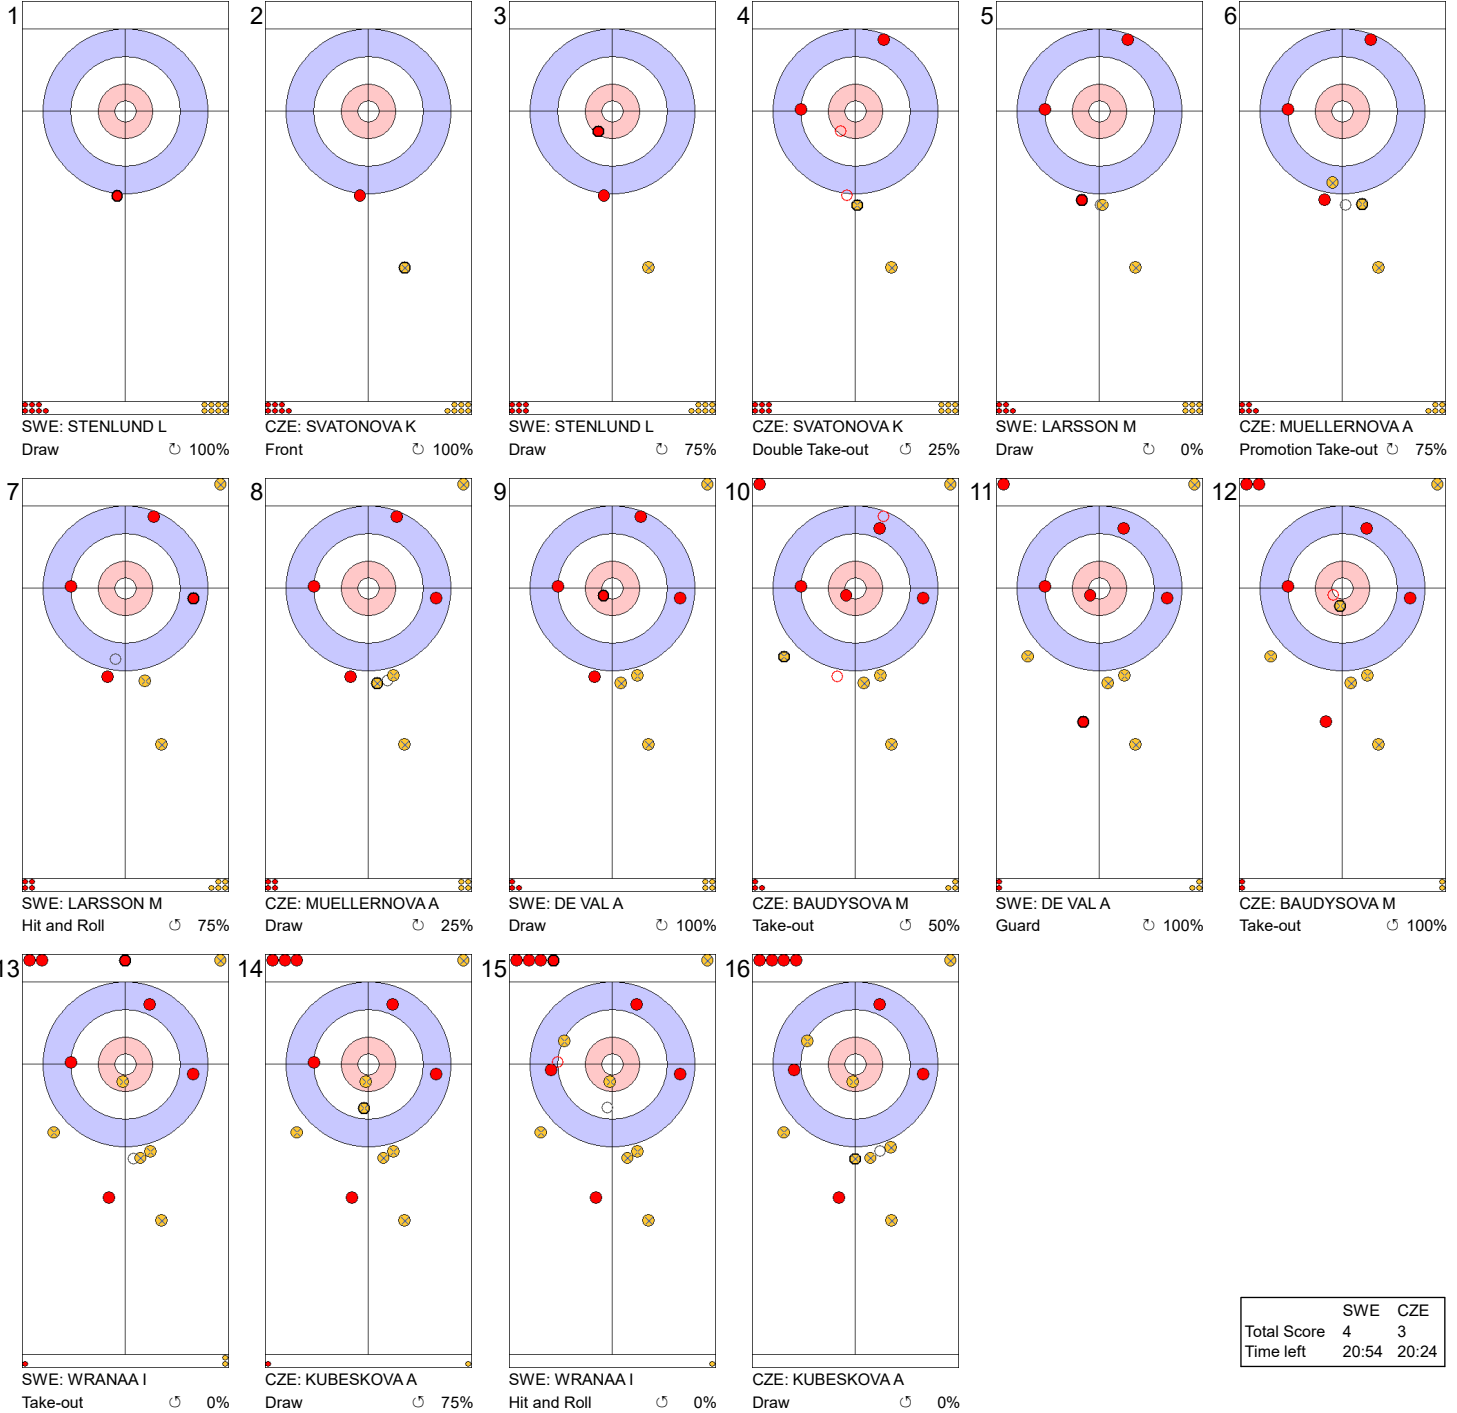

Game - Shot by Shot

Legend:
 Clockwise
 Counter-clockwise
 - Not considered

Game - Shot by Shot

Legend:
 ↻ Clockwise ↺ Counter-clockwise - Not considered

Game - Shot by Shot

Legend:
 ↻ Clockwise ↺ Counter-clockwise - Not considered

Game - Shot by Shot

Legend:
 ↻ Clockwise ↺ Counter-clockwise - Not considered

Game - Shot by Shot

End 5 ● **SWE - Sweden** 4 + 0 (this end) = 4 ● **CZE - Czechia** 1 + 2 (this end) = 3

	SWE	CZE
Total Score	4	3
Time left	20:54	20:24

Legend:
 ↻ Clockwise ↺ Counter-clockwise - Not considered

Game - Shot by Shot

End 6 ● **SWE - Sweden** 4 + 2 (this end) = 6 ● **CZE - Czechia** 3 + 0 (this end) = 3

	SWE	CZE
Total Score	6	3
Time left	17:03	17:40

Legend:
 ↻ Clockwise ↺ Counter-clockwise - Not considered

Game - Shot by Shot

End 7 ● **SWE - Sweden** 6 + 0 (this end) = 6 ● **CZE - Czechia** 3 + 1 (this end) = 4

	SWE	CZE
Total Score	6	4
Time left	13:48	13:47