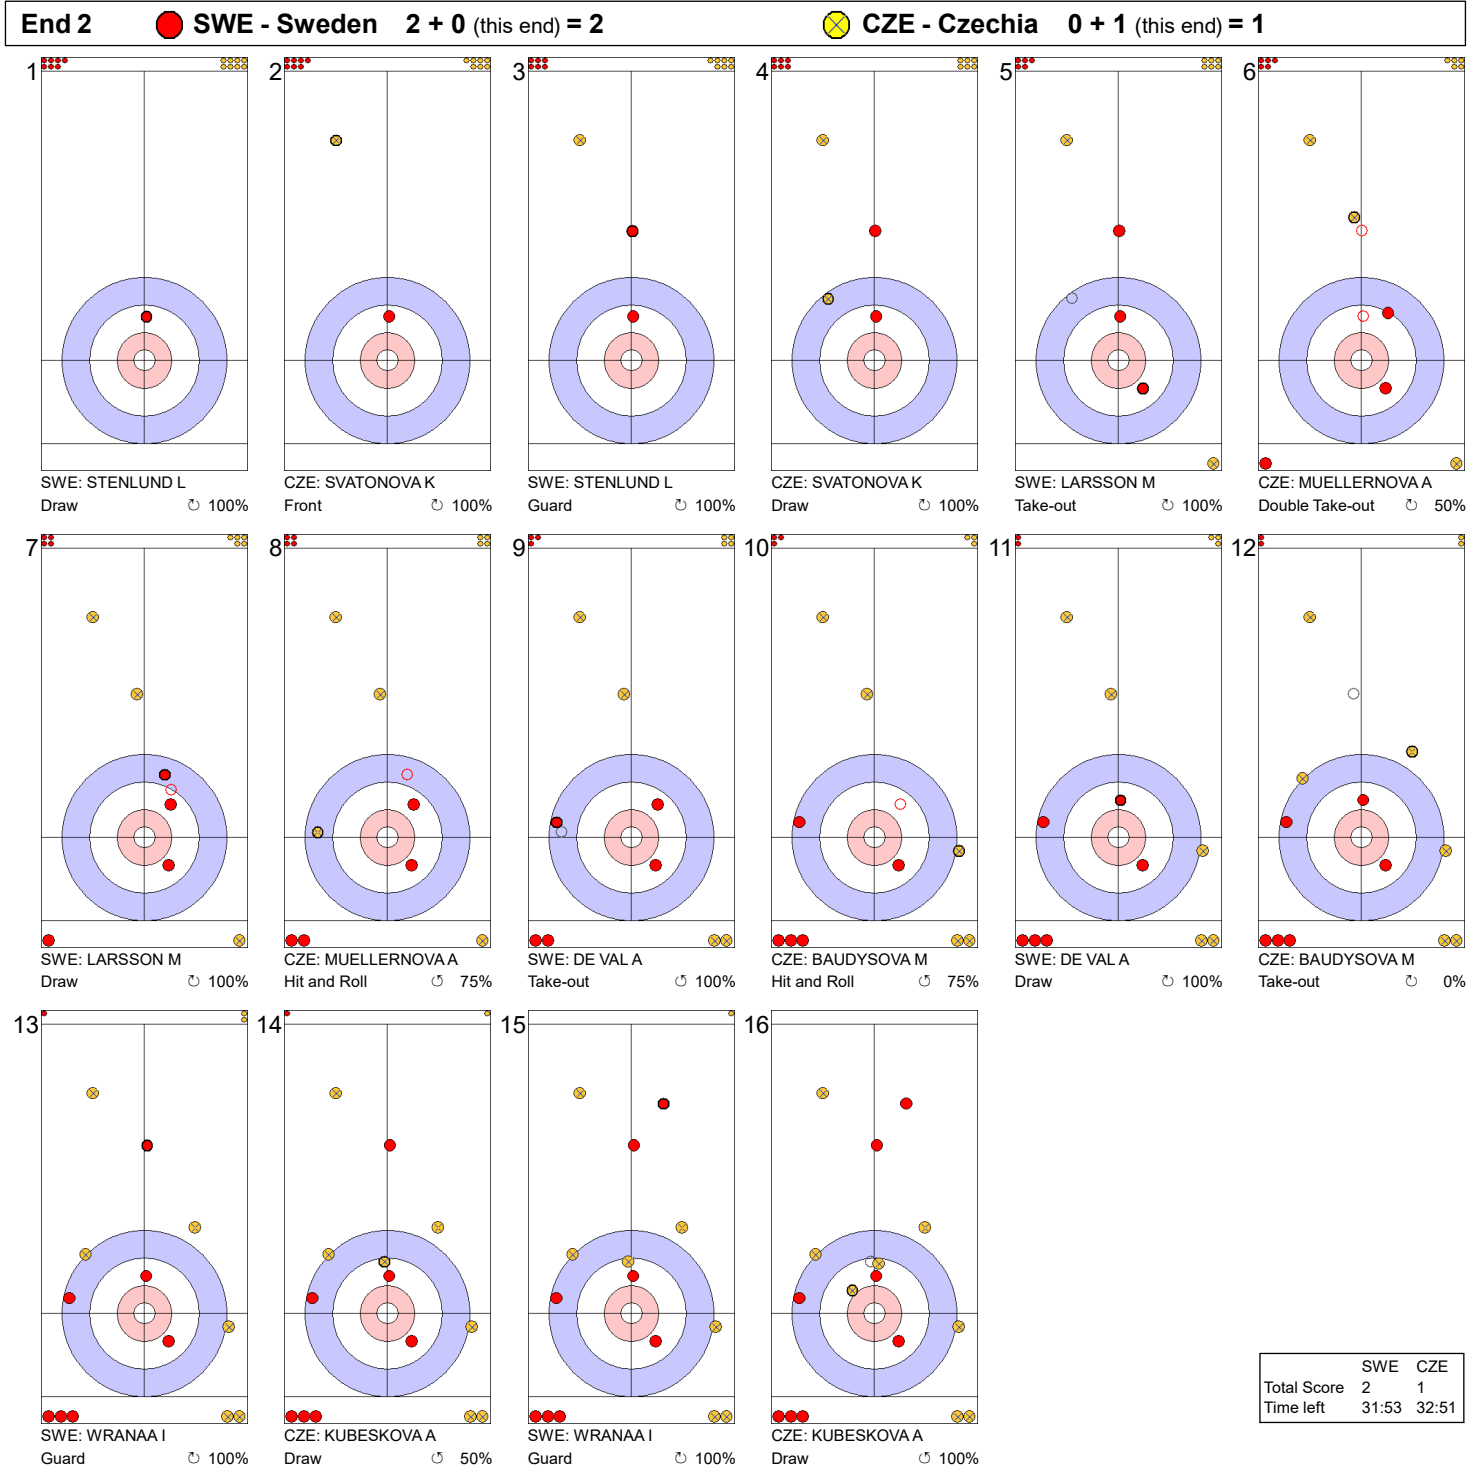

Game - Shot by Shot

Legend:
 Clockwise
 Counter-clockwise
 - Not considered

Game - Shot by Shot

Legend:
 ↻ Clockwise ↺ Counter-clockwise - Not considered

Game - Shot by Shot

Legend:
 ↻ Clockwise ↺ Counter-clockwise - Not considered

Game - Shot by Shot

Legend:
 ↻ Clockwise ↺ Counter-clockwise - Not considered

Game - Shot by Shot

End 5 ● **SWE - Sweden** 4 + 0 (this end) = 4 ● **CZE - Czechia** 1 + 2 (this end) = 3

	SWE	CZE
Total Score	4	3
Time left	20:54	20:24

Legend:
 ↻ Clockwise ↺ Counter-clockwise - Not considered

Game - Shot by Shot

End 6 ● **SWE - Sweden** 4 + 2 (this end) = 6 ● **CZE - Czechia** 3 + 0 (this end) = 3

	SWE	CZE
Total Score	6	3
Time left	17:03	17:40

Legend:
 ↻ Clockwise ↺ Counter-clockwise - Not considered

Game - Shot by Shot

End 7 ● **SWE - Sweden** 6 + 0 (this end) = 6 ● **CZE - Czechia** 3 + 1 (this end) = 4

	SWE	CZE
Total Score	6	4
Time left	13:48	13:47