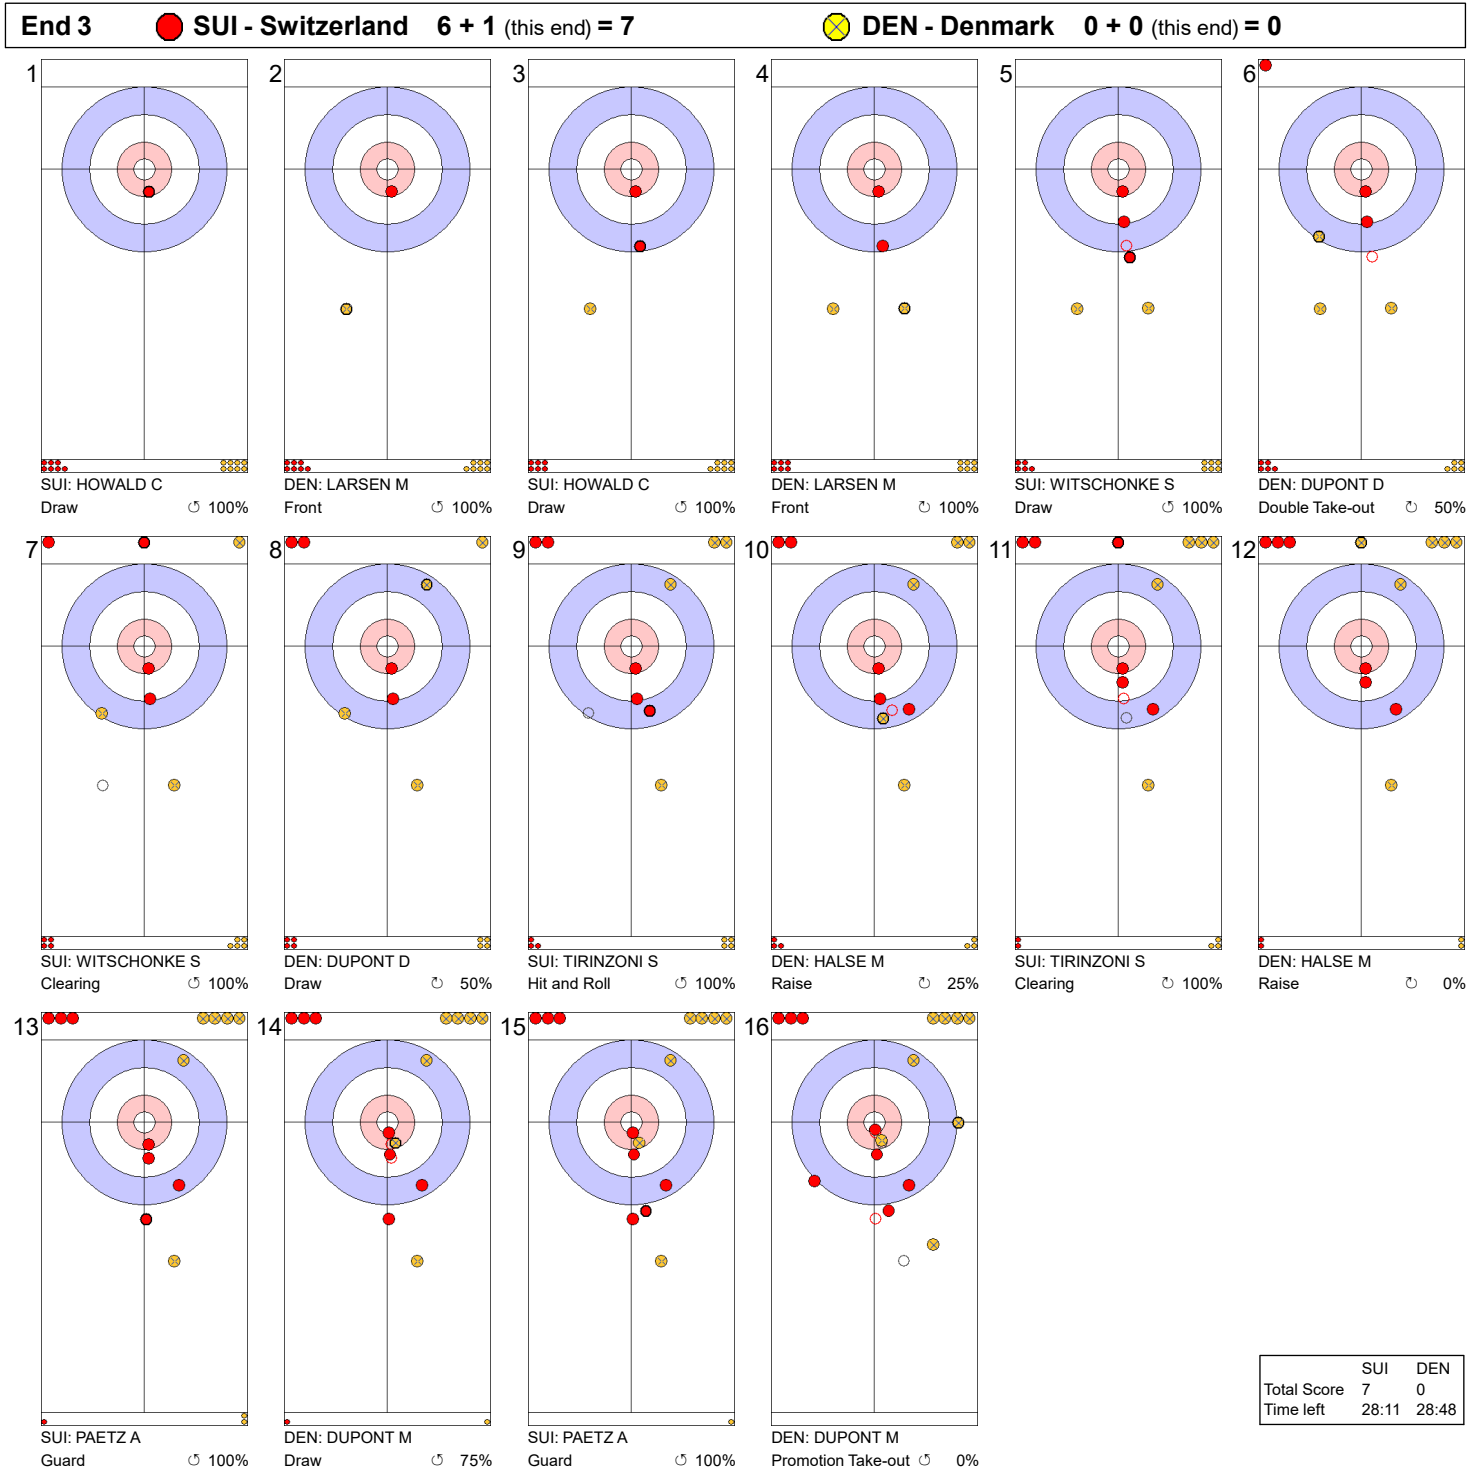

**Game - Shot by Shot**

**Legend:**  
 ↻ Clockwise      ↺ Counter-clockwise      - Not considered

**Game - Shot by Shot**

**Legend:**  
 ↻ Clockwise      ↺ Counter-clockwise      - Not considered

**Game - Shot by Shot**

**Legend:**  
 ↻ Clockwise      ↺ Counter-clockwise      - Not considered

**Game - Shot by Shot**

**Legend:**  
 ↻ Clockwise      ↺ Counter-clockwise      - Not considered

**Game - Shot by Shot**

**End 6**   **SUI - Switzerland 12 + 0 (this end) = 12**   **DEN - Denmark 0 + 1 (this end) = 1**

**Legend:**  
 Clockwise    
 Counter-clockwise    
 - Not considered