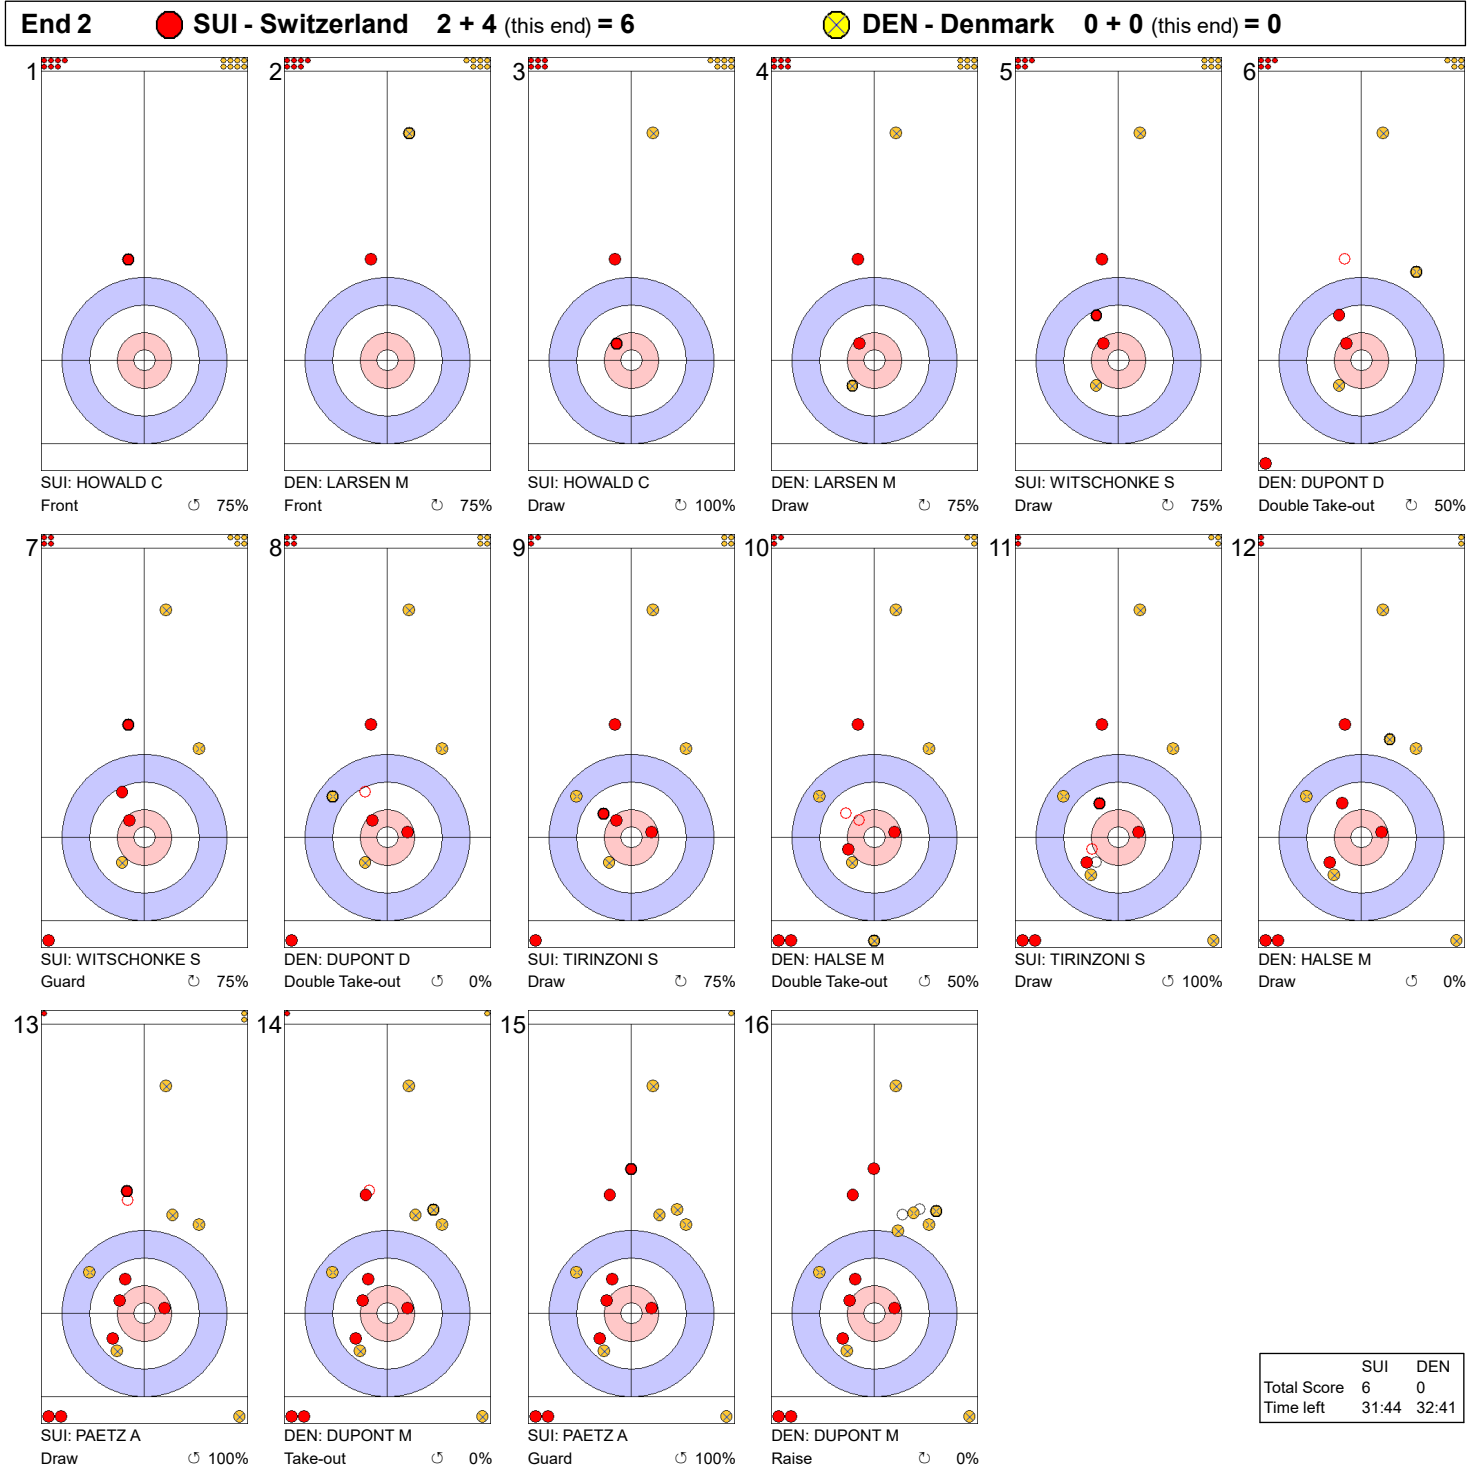

**Game - Shot by Shot**

**Legend:**  
 ↻ Clockwise      ↺ Counter-clockwise      - Not considered

**Game - Shot by Shot**

**Legend:**  
 ↻ Clockwise      ↺ Counter-clockwise      - Not considered

**Game - Shot by Shot**

**Legend:**  
 ↻ Clockwise      ↺ Counter-clockwise      - Not considered

**Game - Shot by Shot**

**Legend:**  
 ↻ Clockwise      ↺ Counter-clockwise      - Not considered

**Game - Shot by Shot**

**End 6**   **SUI - Switzerland 12 + 0 (this end) = 12**   **DEN - Denmark 0 + 1 (this end) = 1**

**Legend:**  
 Clockwise    
 Counter-clockwise    
 - Not considered