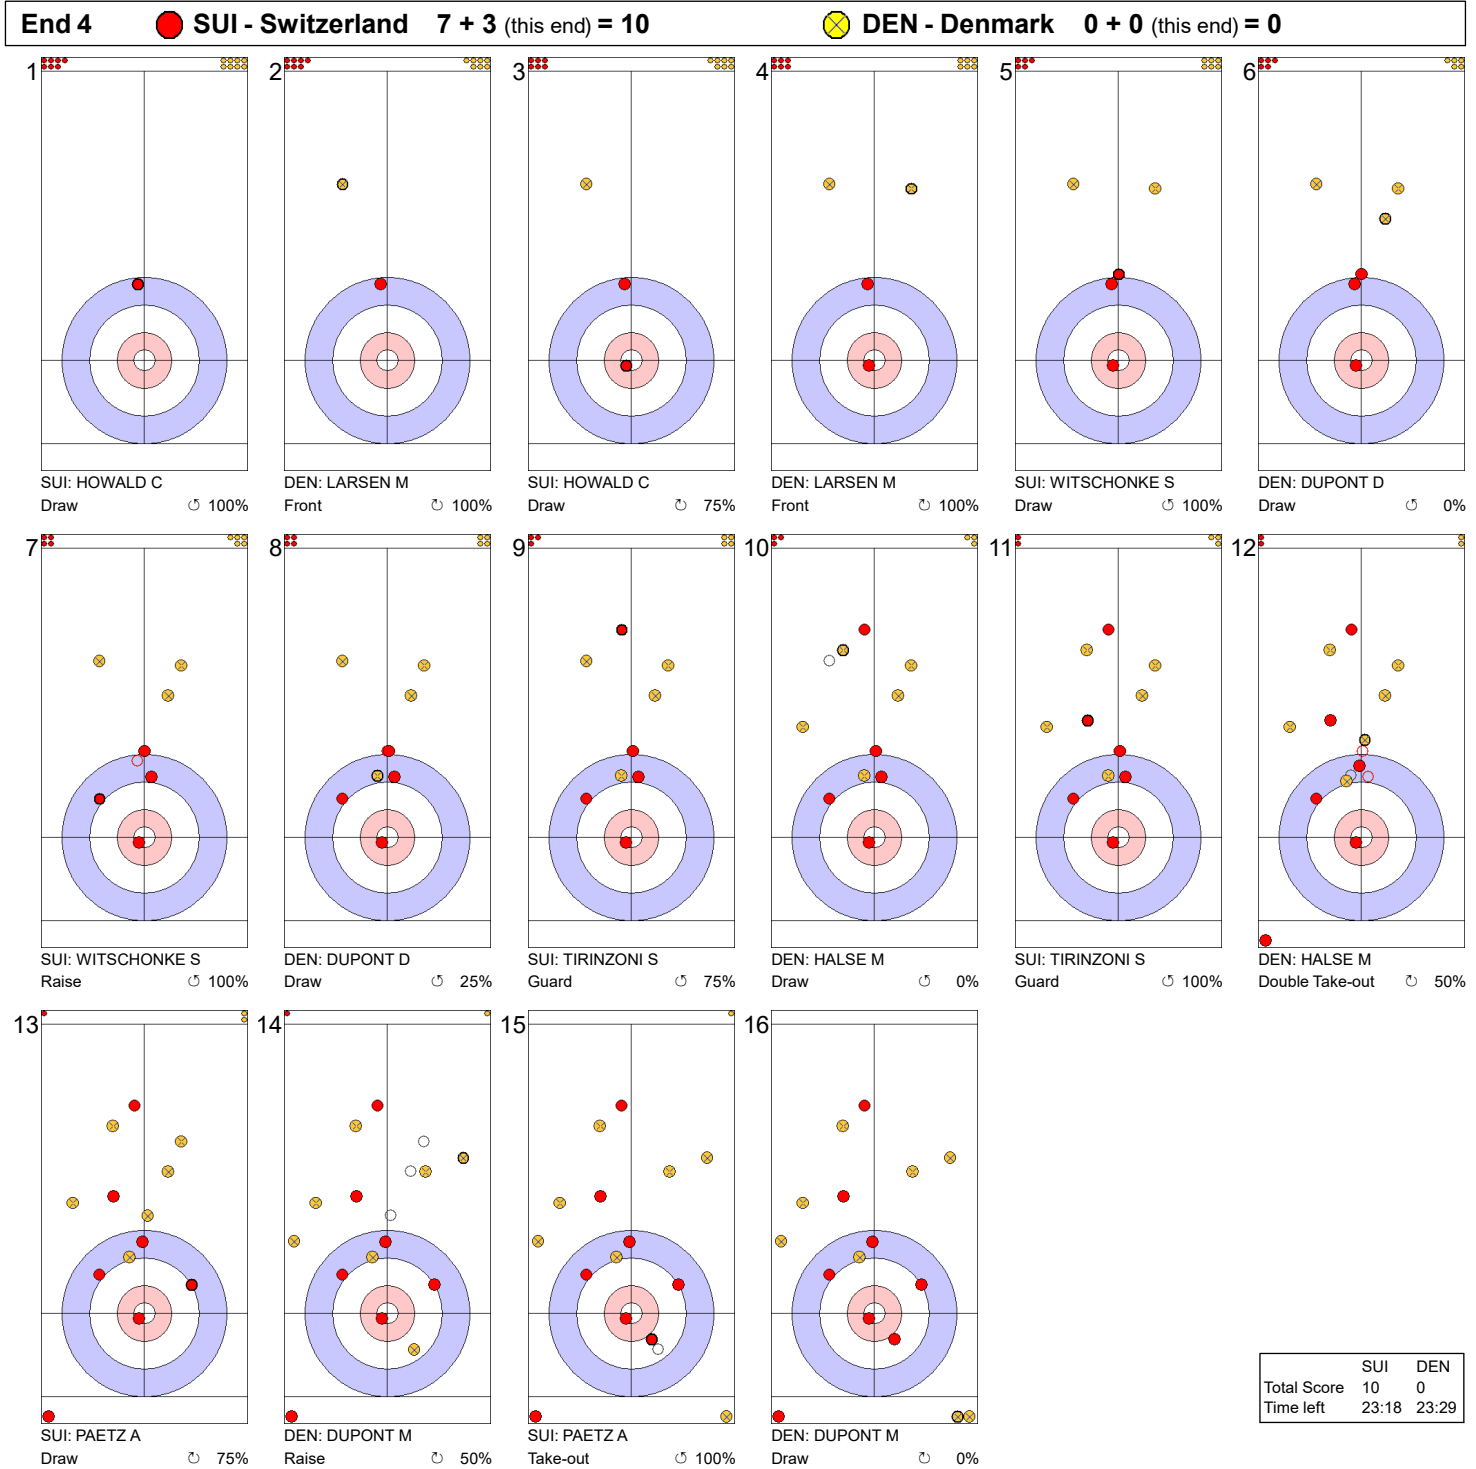

**Game - Shot by Shot**

**Legend:**  
 ↻ Clockwise      ↺ Counter-clockwise      - Not considered

**Game - Shot by Shot**

**Legend:**  
 ↻ Clockwise      ↺ Counter-clockwise      - Not considered

**Game - Shot by Shot**

**Legend:**  
 ↻ Clockwise      ↺ Counter-clockwise      - Not considered

**Game - Shot by Shot**

**Legend:**  
 ↻ Clockwise      ↺ Counter-clockwise      - Not considered

**Game - Shot by Shot**

**End 6**   **SUI - Switzerland 12 + 0 (this end) = 12**   **DEN - Denmark 0 + 1 (this end) = 1**

**Legend:**  
 Clockwise    
 Counter-clockwise    
 - Not considered