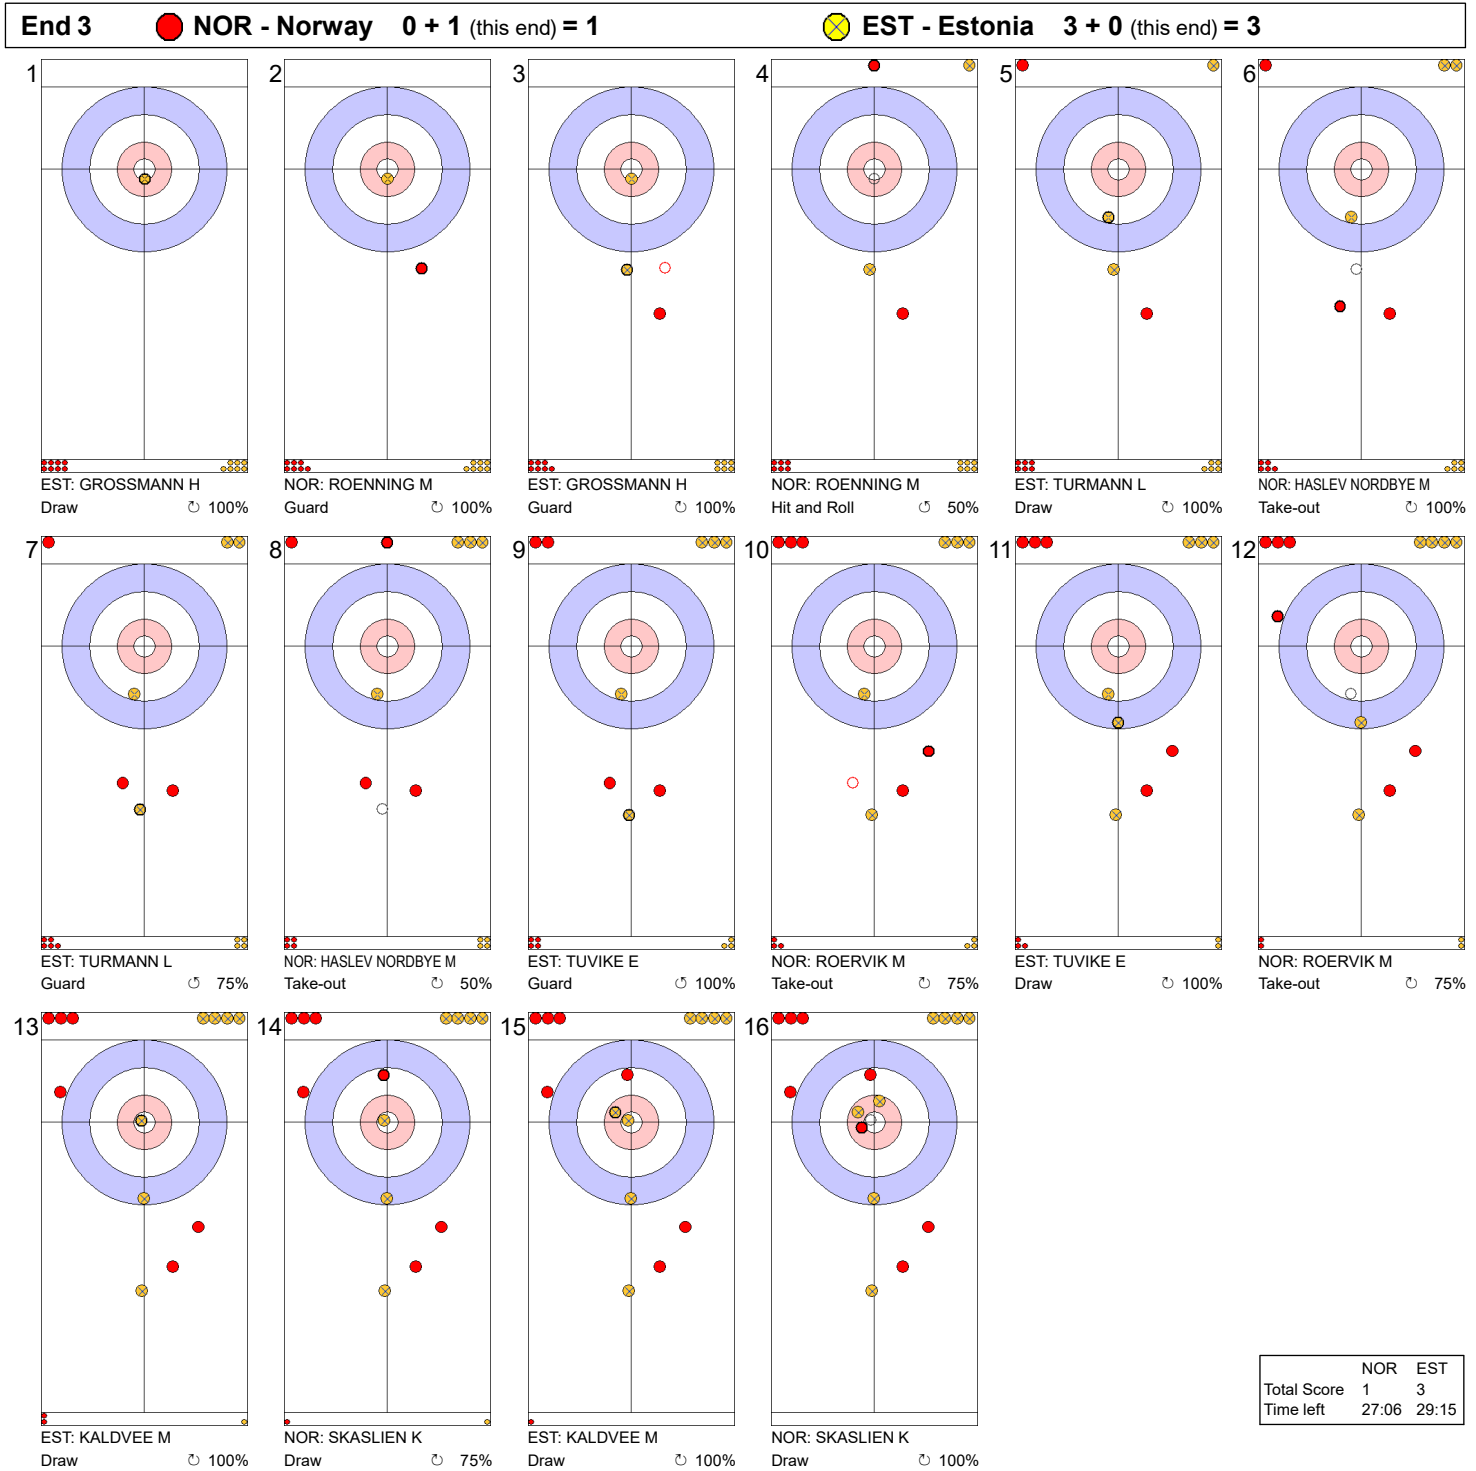

Game - Shot by Shot

Legend:
 Clockwise Counter-clockwise - Not considered

Game - Shot by Shot

Legend:
 Clockwise
 Counter-clockwise
 - Not considered

Game - Shot by Shot

Legend:
 Clockwise Counter-clockwise - Not considered

Game - Shot by Shot

End 4 ● **NOR - Norway** 1 + 0 (this end) = 1 ● **EST - Estonia** 3 + 1 (this end) = 4

	NOR	EST
Total Score	1	4
Time left	23:51	26:14

Legend:
 ↻ Clockwise ↺ Counter-clockwise - Not considered

Game - Shot by Shot

End 5 ● **NOR - Norway** 1 + 1 (this end) = 2 ● **EST - Estonia** 4 + 0 (this end) = 4

	NOR	EST
Total Score	2	4
Time left	18:33	22:52

Legend:
 ↻ Clockwise ↺ Counter-clockwise - Not considered

Game - Shot by Shot

	NOR	EST
Total Score	4	4
Time left	15:46	19:03

Legend:
 Clockwise
 Counter-clockwise
 - Not considered

Game - Shot by Shot

Legend:
 ↻ Clockwise ↺ Counter-clockwise - Not considered

Game - Shot by Shot