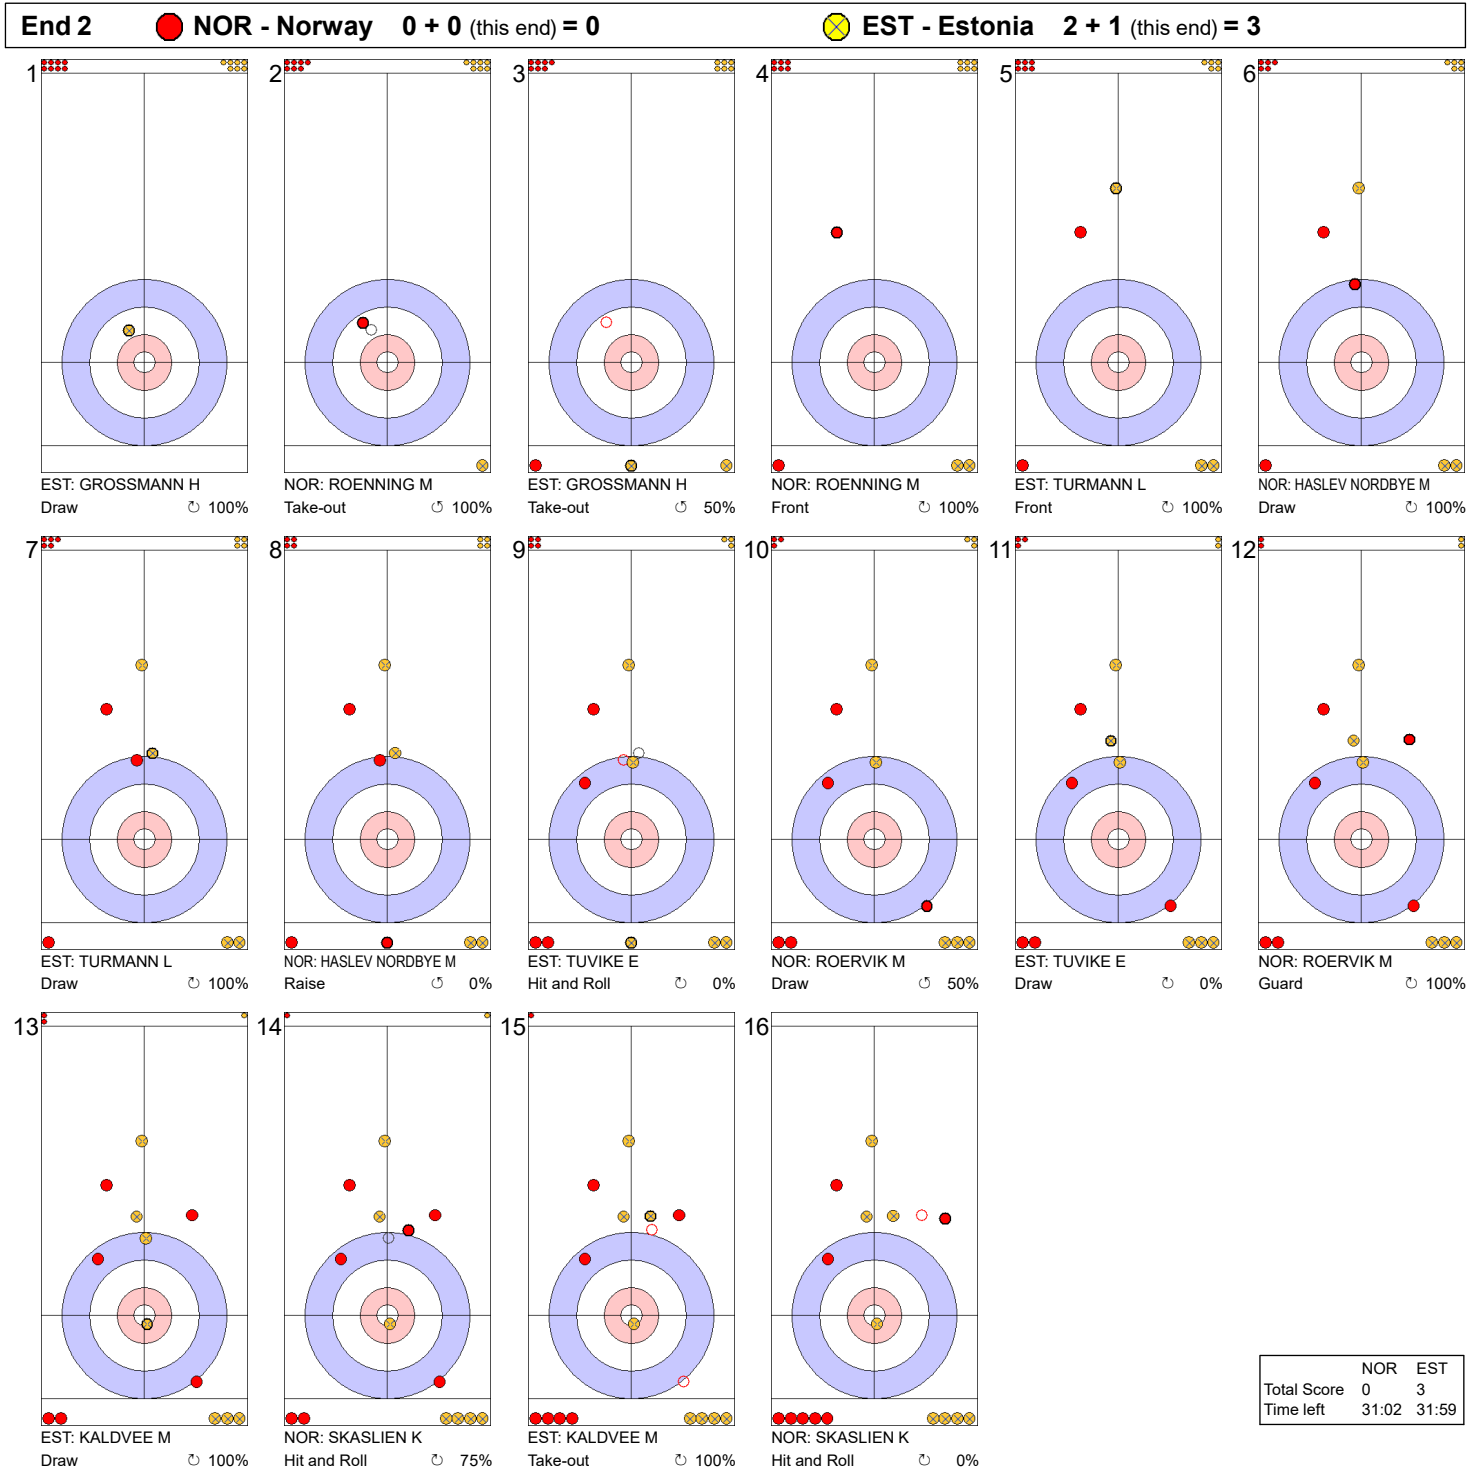

Game - Shot by Shot

Legend:
 Clockwise Counter-clockwise - Not considered

Game - Shot by Shot

Legend:
 Clockwise
 Counter-clockwise
 - Not considered

Game - Shot by Shot

Legend:
 Clockwise Counter-clockwise - Not considered

Game - Shot by Shot

End 4 ● **NOR - Norway** 1 + 0 (this end) = 1 ● **EST - Estonia** 3 + 1 (this end) = 4

	NOR	EST
Total Score	1	4
Time left	23:51	26:14

Legend:
 ↻ Clockwise ↺ Counter-clockwise - Not considered

Game - Shot by Shot

End 5 ● **NOR - Norway** 1 + 1 (this end) = 2 ● **EST - Estonia** 4 + 0 (this end) = 4

	NOR	EST
Total Score	2	4
Time left	18:33	22:52

Legend:
 ↻ Clockwise ↺ Counter-clockwise - Not considered

Game - Shot by Shot

	NOR	EST
Total Score	4	4
Time left	15:46	19:03

Legend:
 Clockwise
 Counter-clockwise
 - Not considered

Game - Shot by Shot

Legend:
 ↻ Clockwise ↺ Counter-clockwise - Not considered

Game - Shot by Shot