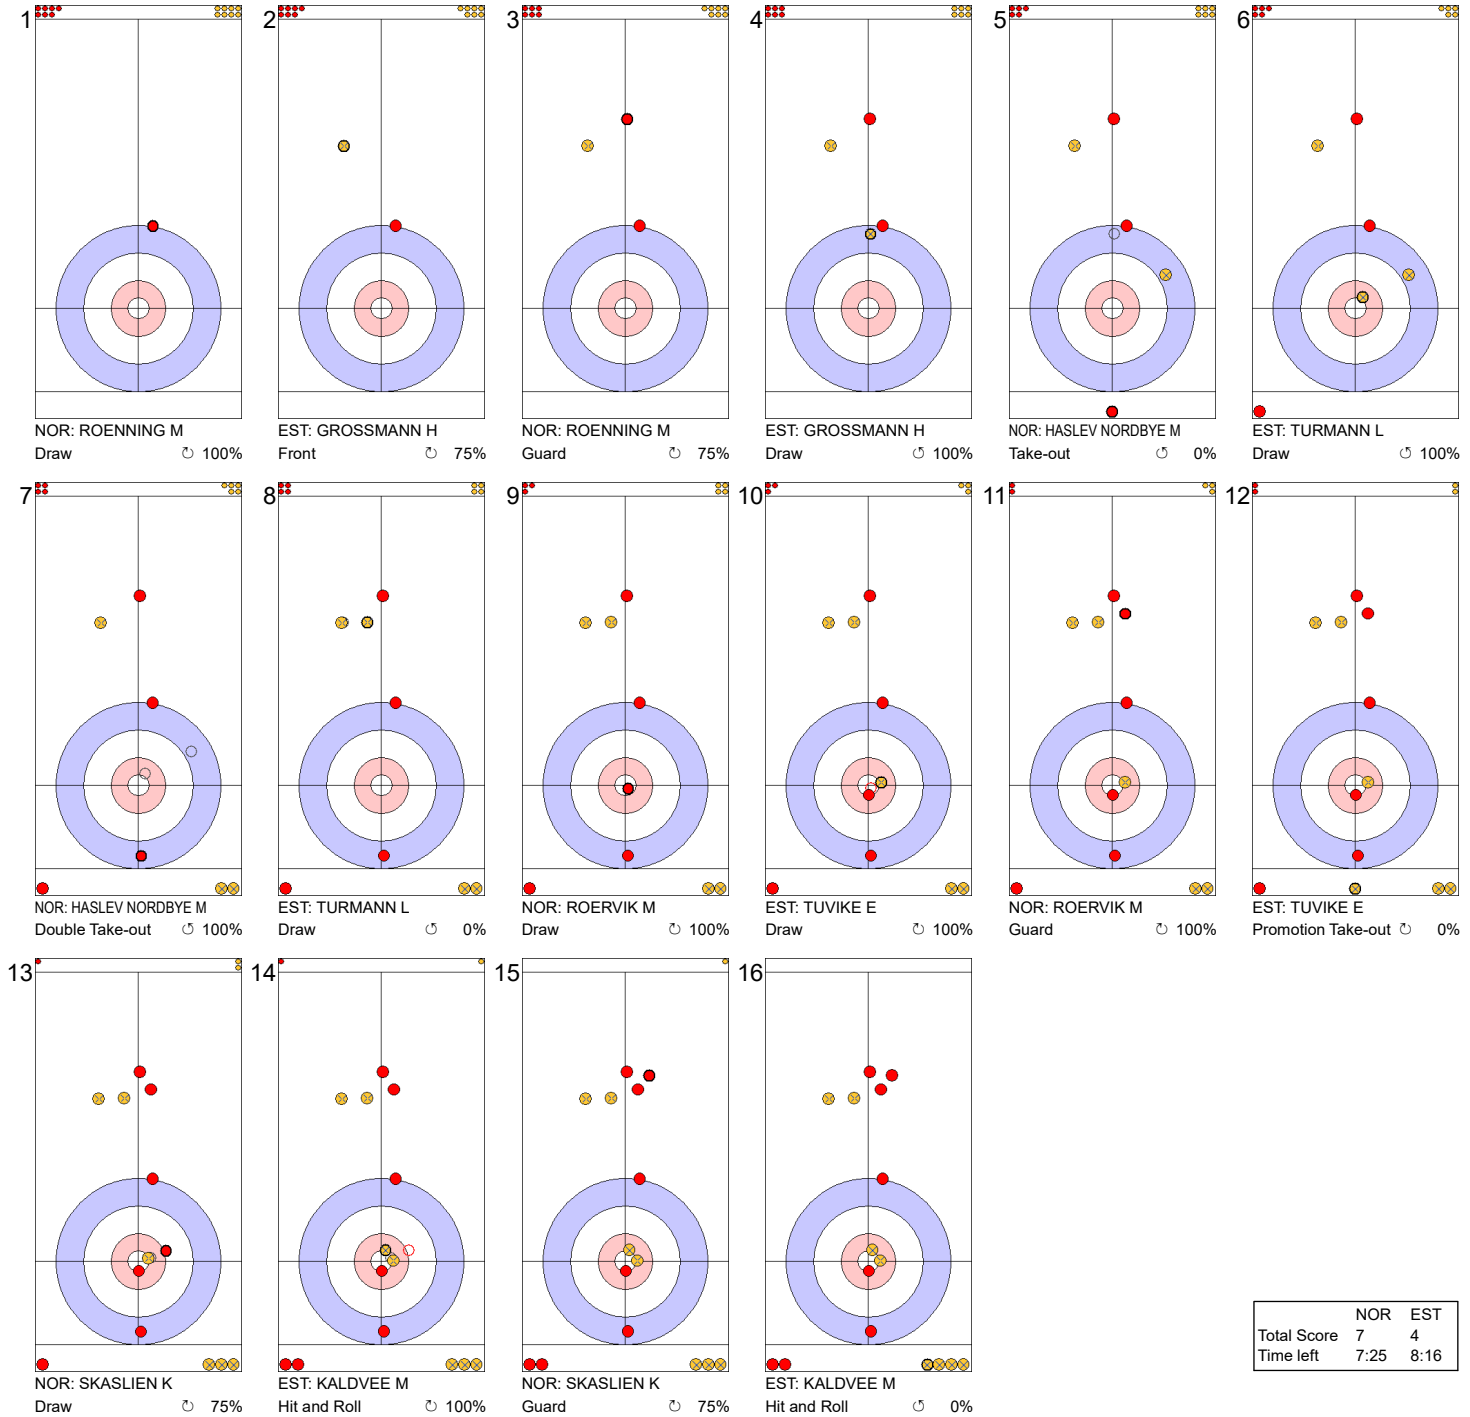

Game - Shot by Shot

End 5 ● **NOR - Norway** 1 + 1 (this end) = 2 ● **EST - Estonia** 4 + 0 (this end) = 4

	NOR	EST
Total Score	2	4
Time left	18:33	22:52

Legend:
 ↻ Clockwise ↺ Counter-clockwise - Not considered

Game - Shot by Shot

	NOR	EST
Total Score	4	4
Time left	15:46	19:03

Legend:
 Clockwise
 Counter-clockwise
 - Not considered

Game - Shot by Shot

Legend:
 ↻ Clockwise ↺ Counter-clockwise - Not considered

Game - Shot by Shot

End 8 ● **NOR - Norway** 6 + 1 (this end) = 7 ● **EST - Estonia** 4 + 0 (this end) = 4

	NOR	EST
Total Score	7	4
Time left	7:25	8:16

Legend:
 ↻ Clockwise ↺ Counter-clockwise - Not considered

Game - Shot by Shot

End 9 ● **NOR - Norway** 7 + 1 (this end) = 8 ● **EST - Estonia** 4 + 0 (this end) = 4

	NOR	EST
Total Score	8	4
Time left	3:17	3:17

Legend:
 ↻ Clockwise ↺ Counter-clockwise - Not considered

Game - Shot by Shot