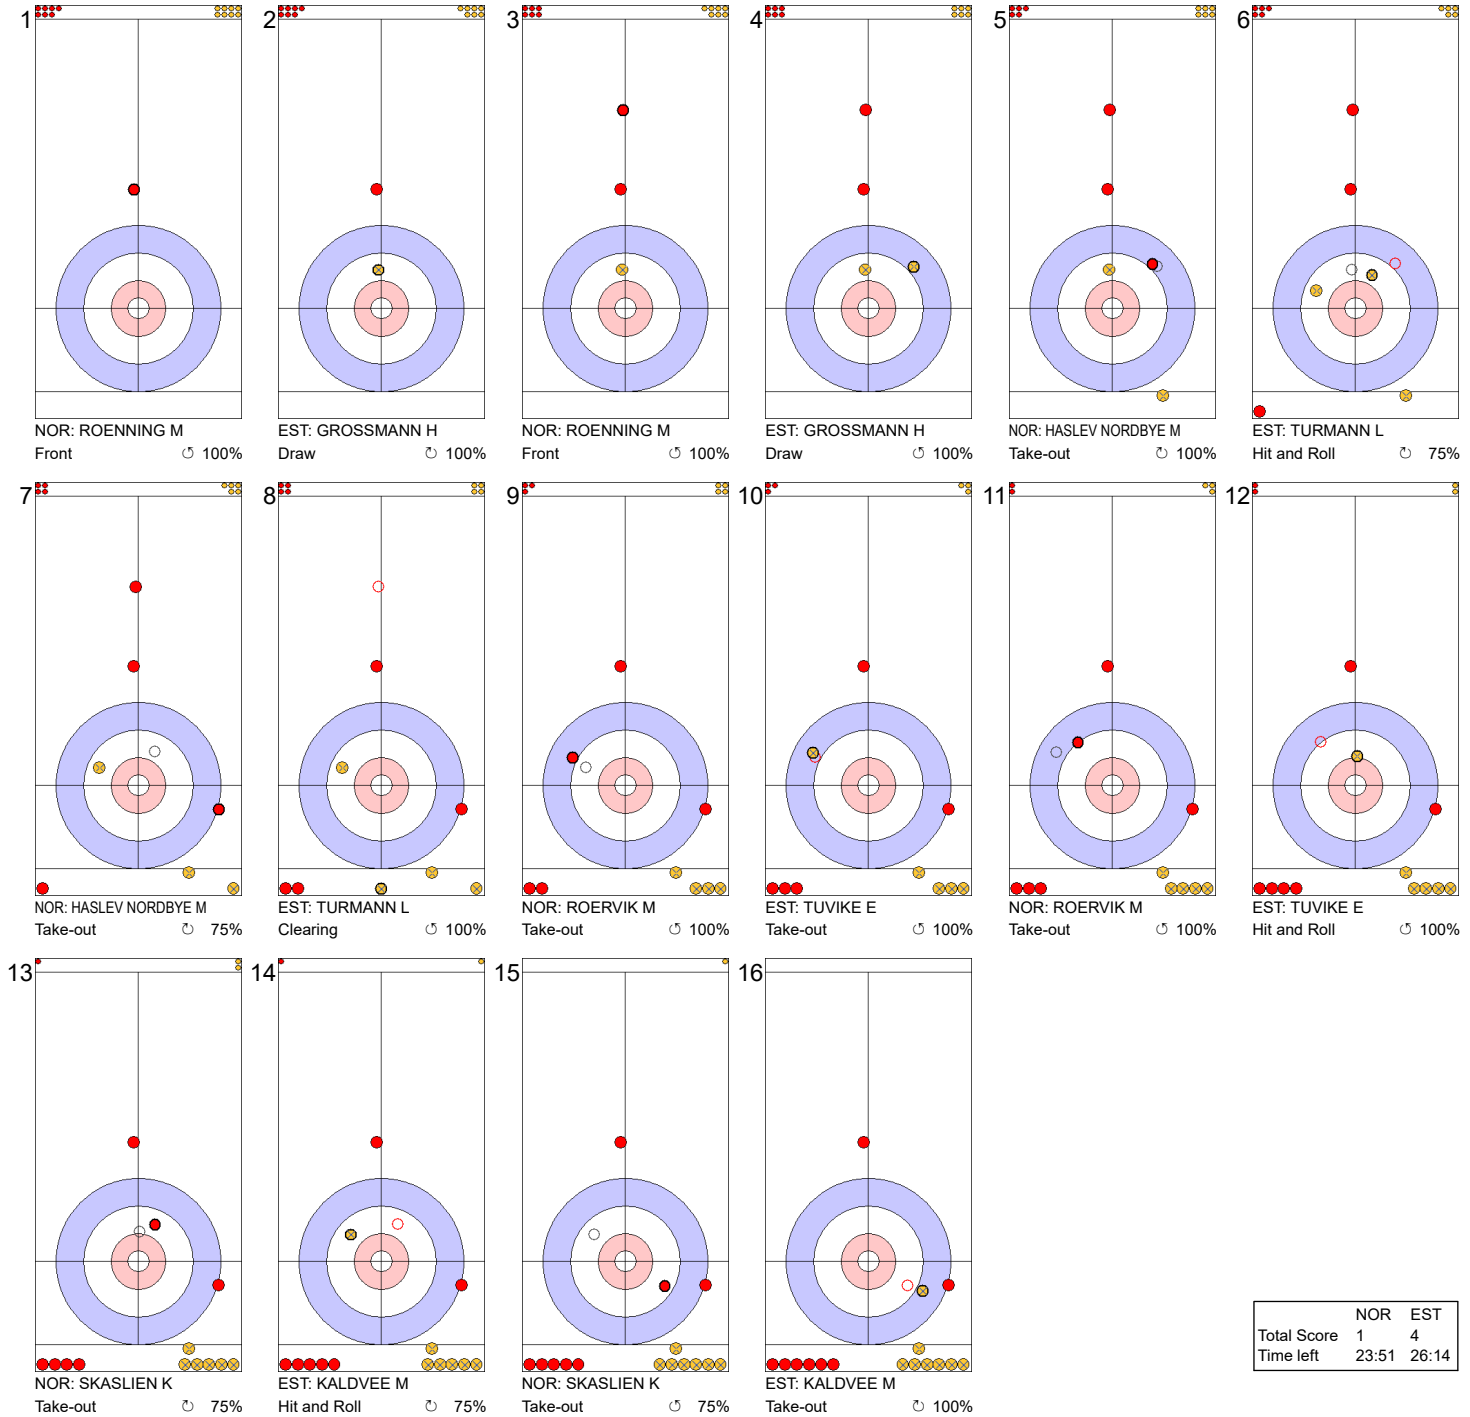

Game - Shot by Shot

Legend:
 Clockwise Counter-clockwise - Not considered

Game - Shot by Shot

Legend:
 Clockwise
 Counter-clockwise
 - Not considered

Game - Shot by Shot

Legend:
 Clockwise Counter-clockwise - Not considered

Game - Shot by Shot

End 4 ● **NOR - Norway** 1 + 0 (this end) = 1 ● **EST - Estonia** 3 + 1 (this end) = 4

	NOR	EST
Total Score	1	4
Time left	23:51	26:14

Legend:
 ↻ Clockwise ↺ Counter-clockwise - Not considered

Game - Shot by Shot

End 5 ● **NOR - Norway** 1 + 1 (this end) = 2 ● **EST - Estonia** 4 + 0 (this end) = 4

	NOR	EST
Total Score	2	4
Time left	18:33	22:52

Legend:
 ↻ Clockwise ↺ Counter-clockwise - Not considered

Game - Shot by Shot

	NOR	EST
Total Score	4	4
Time left	15:46	19:03

Legend:
 Clockwise
 Counter-clockwise
 - Not considered

Game - Shot by Shot

Legend:
 ↻ Clockwise ↺ Counter-clockwise - Not considered

Game - Shot by Shot