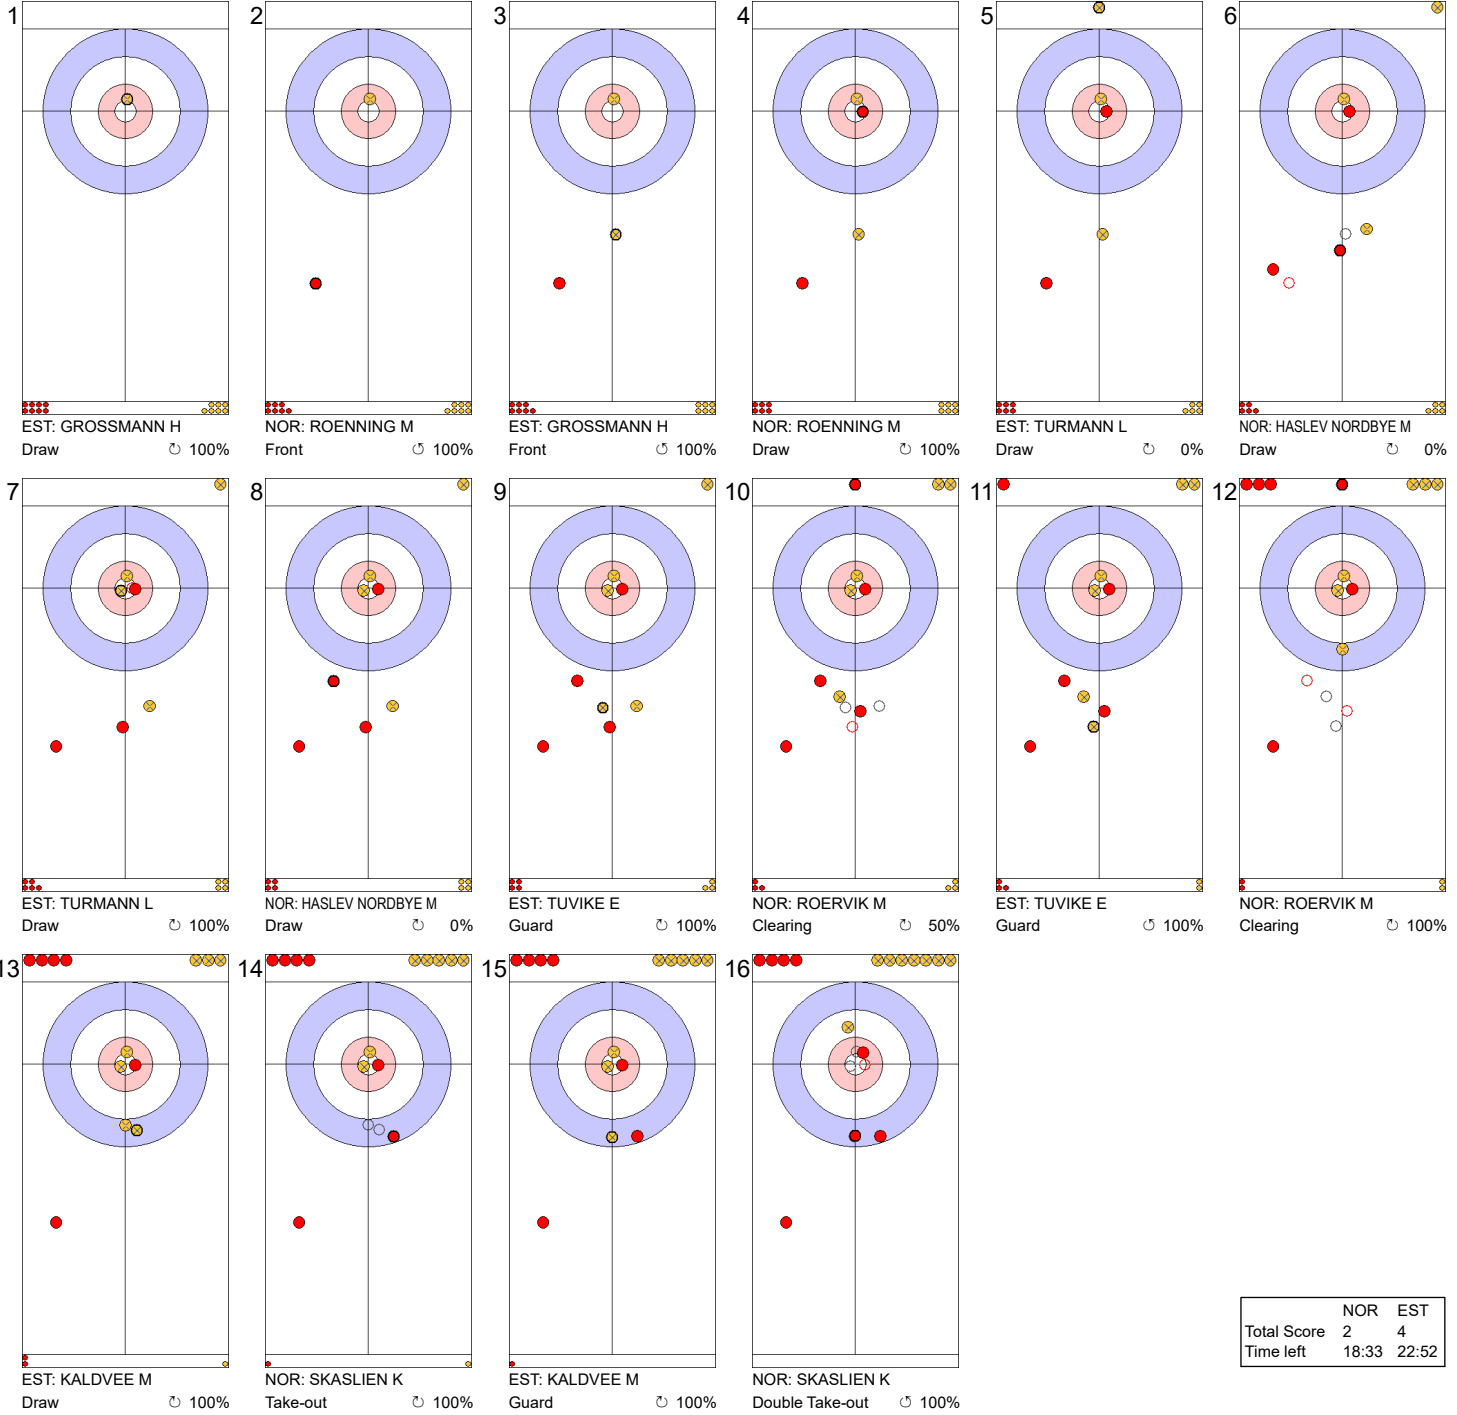

Game - Shot by Shot

Legend:
 Clockwise Counter-clockwise - Not considered

Game - Shot by Shot

Legend:
 Clockwise
 Counter-clockwise
 - Not considered

Game - Shot by Shot

Legend:
 Clockwise Counter-clockwise - Not considered

Game - Shot by Shot

End 4 ● **NOR - Norway** 1 + 0 (this end) = 1 ● **EST - Estonia** 3 + 1 (this end) = 4

	NOR	EST
Total Score	1	4
Time left	23:51	26:14

Legend:
 ↻ Clockwise ↺ Counter-clockwise - Not considered

Game - Shot by Shot

End 5 ● **NOR - Norway** 1 + 1 (this end) = 2 ● **EST - Estonia** 4 + 0 (this end) = 4

	NOR	EST
Total Score	2	4
Time left	18:33	22:52

Legend:
 ↻ Clockwise ↺ Counter-clockwise - Not considered

Game - Shot by Shot

	NOR	EST
Total Score	4	4
Time left	15:46	19:03

Legend:
 Clockwise
 Counter-clockwise
 - Not considered

Game - Shot by Shot

Legend:
 ↻ Clockwise ↺ Counter-clockwise - Not considered

Game - Shot by Shot