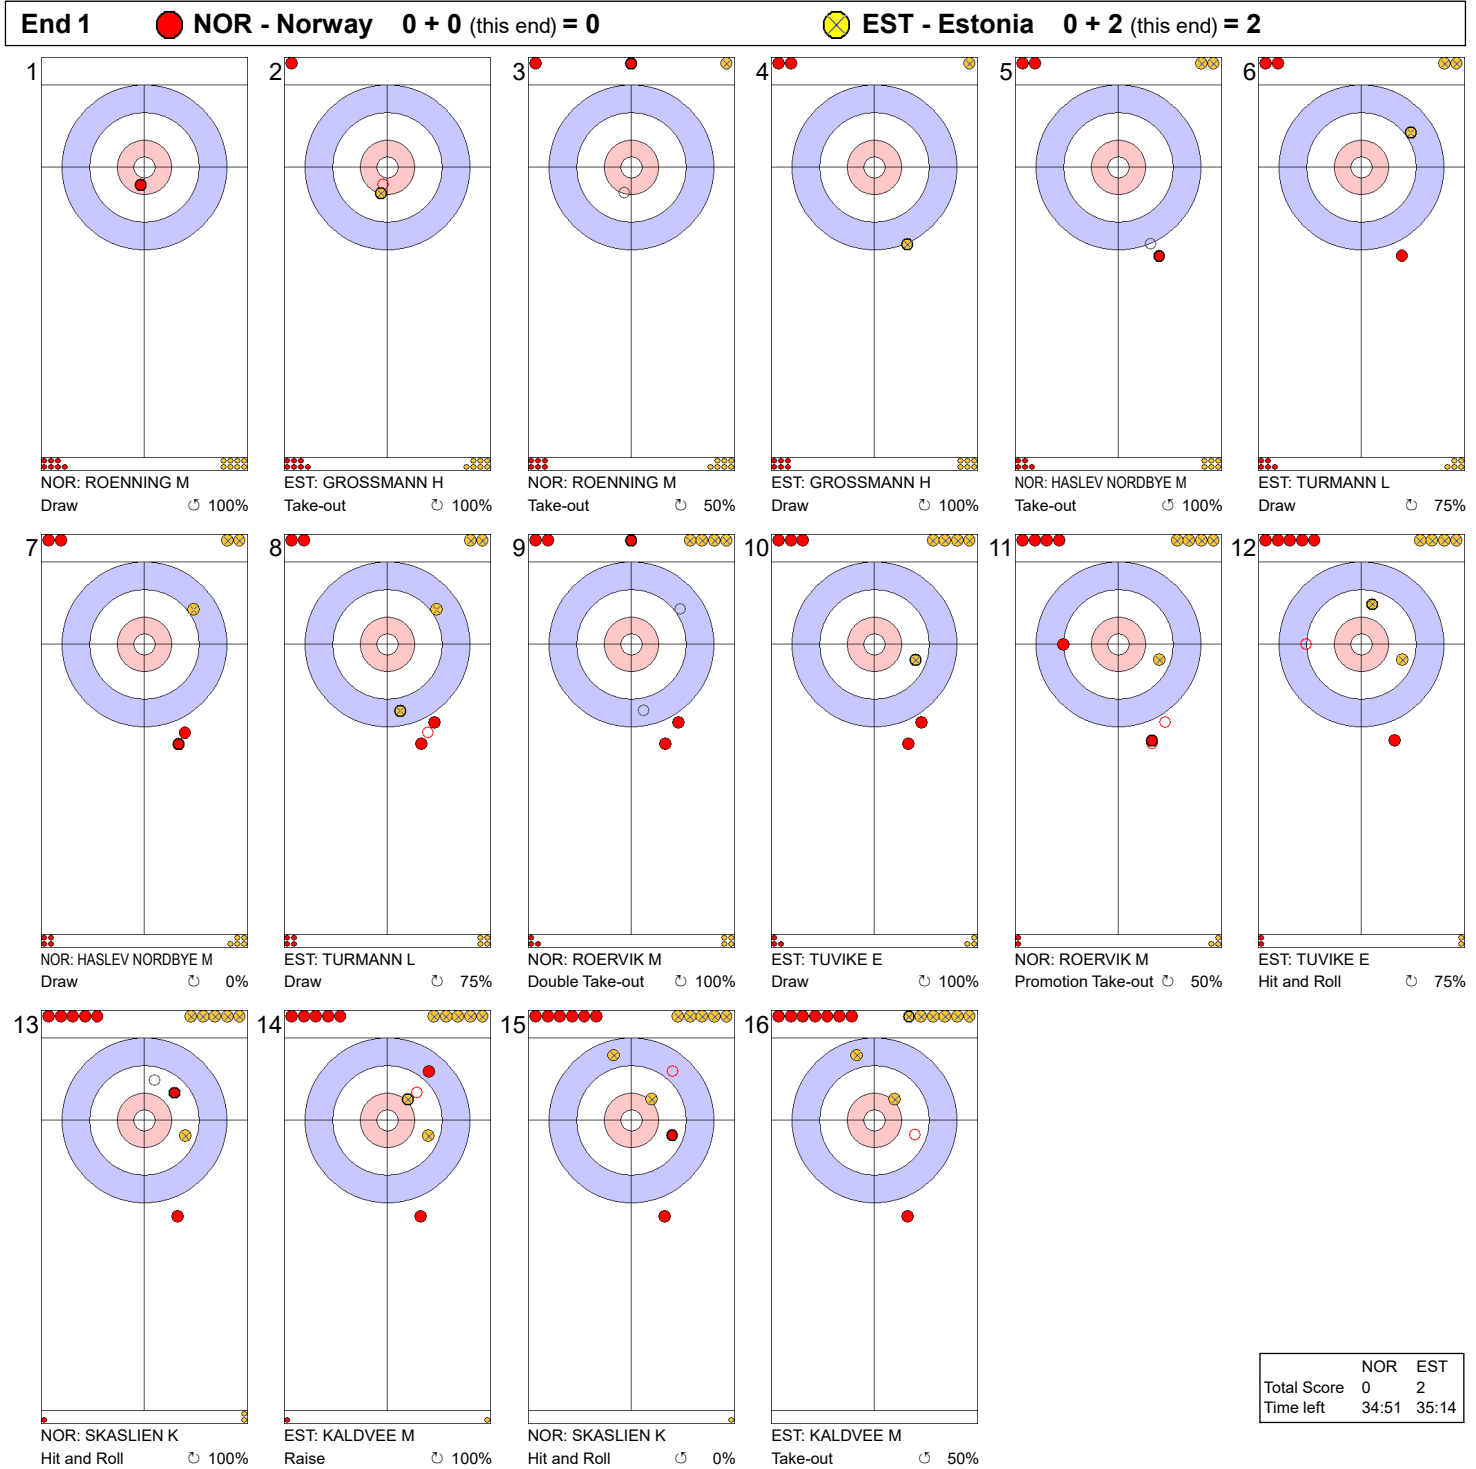

Game - Shot by Shot

Legend:
 Clockwise Counter-clockwise - Not considered

Game - Shot by Shot

Legend:
 Clockwise
 Counter-clockwise
 - Not considered

Game - Shot by Shot

Legend:
 Clockwise Counter-clockwise - Not considered

Game - Shot by Shot

End 4 ● **NOR - Norway** 1 + 0 (this end) = 1 ● **EST - Estonia** 3 + 1 (this end) = 4

	NOR	EST
Total Score	1	4
Time left	23:51	26:14

Legend:
 ↻ Clockwise ↺ Counter-clockwise - Not considered

Game - Shot by Shot

End 5 ● **NOR - Norway** 1 + 1 (this end) = 2 ● **EST - Estonia** 4 + 0 (this end) = 4

	NOR	EST
Total Score	2	4
Time left	18:33	22:52

Legend:
 ↻ Clockwise ↺ Counter-clockwise - Not considered

Game - Shot by Shot

	NOR	EST
Total Score	4	4
Time left	15:46	19:03

Legend:
 Clockwise
 Counter-clockwise
 - Not considered

Game - Shot by Shot

Legend:
 ↻ Clockwise ↺ Counter-clockwise - Not considered

Game - Shot by Shot