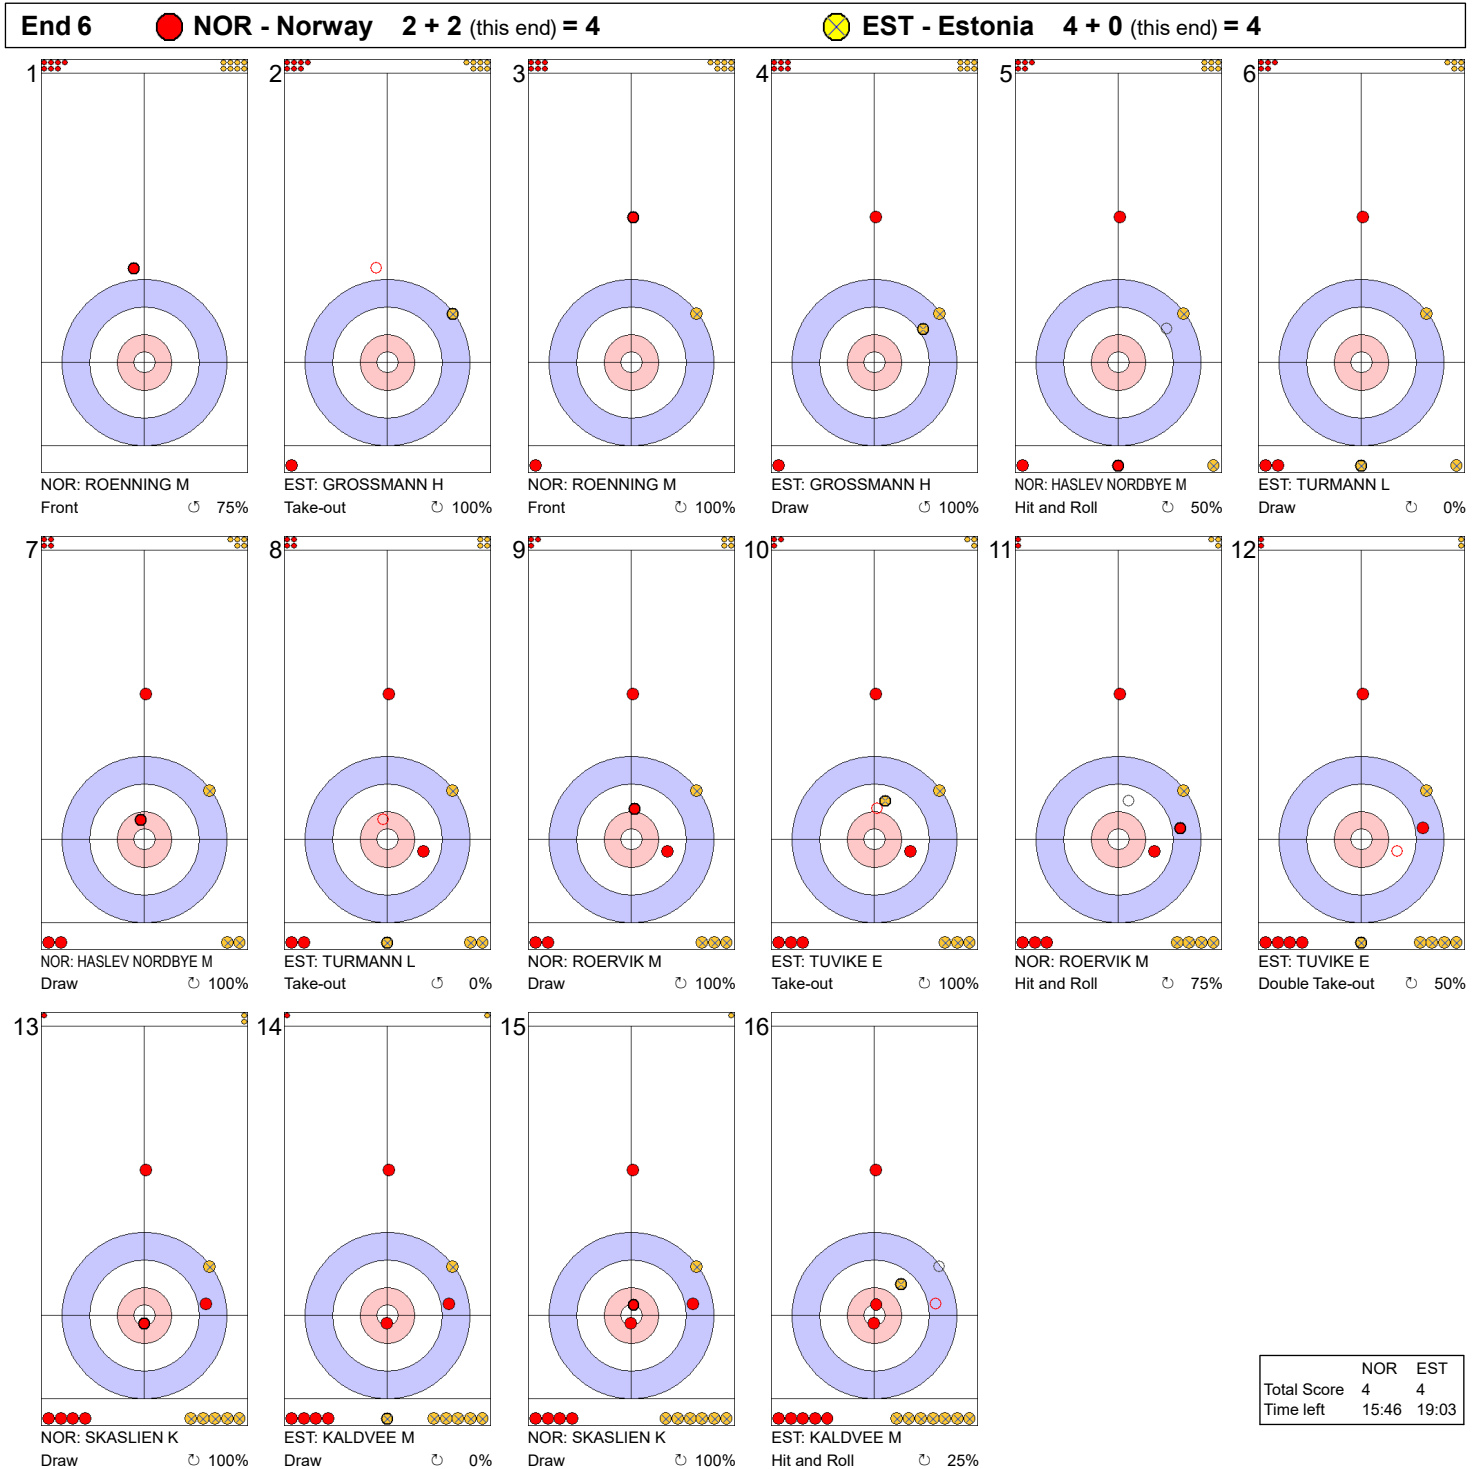

Game - Shot by Shot

End 4 ● **NOR - Norway** 1 + 0 (this end) = 1 ● **EST - Estonia** 3 + 1 (this end) = 4

	NOR	EST
Total Score	1	4
Time left	23:51	26:14

Legend:
 ↻ Clockwise ↺ Counter-clockwise - Not considered

Game - Shot by Shot

End 5 ● **NOR - Norway** 1 + 1 (this end) = 2 ● **EST - Estonia** 4 + 0 (this end) = 4

	NOR	EST
Total Score	2	4
Time left	18:33	22:52

Legend:
 ↻ Clockwise ↺ Counter-clockwise - Not considered

Game - Shot by Shot

	NOR	EST
Total Score	4	4
Time left	15:46	19:03

Legend:
 Clockwise
 Counter-clockwise
 - Not considered

Game - Shot by Shot

Legend:
 ↻ Clockwise ↺ Counter-clockwise - Not considered

Game - Shot by Shot

End 8 ● **NOR - Norway** 6 + 1 (this end) = 7 ● **EST - Estonia** 4 + 0 (this end) = 4

	NOR	EST
Total Score	7	4
Time left	7:25	8:16

Legend:
 ↻ Clockwise ↺ Counter-clockwise - Not considered

Game - Shot by Shot