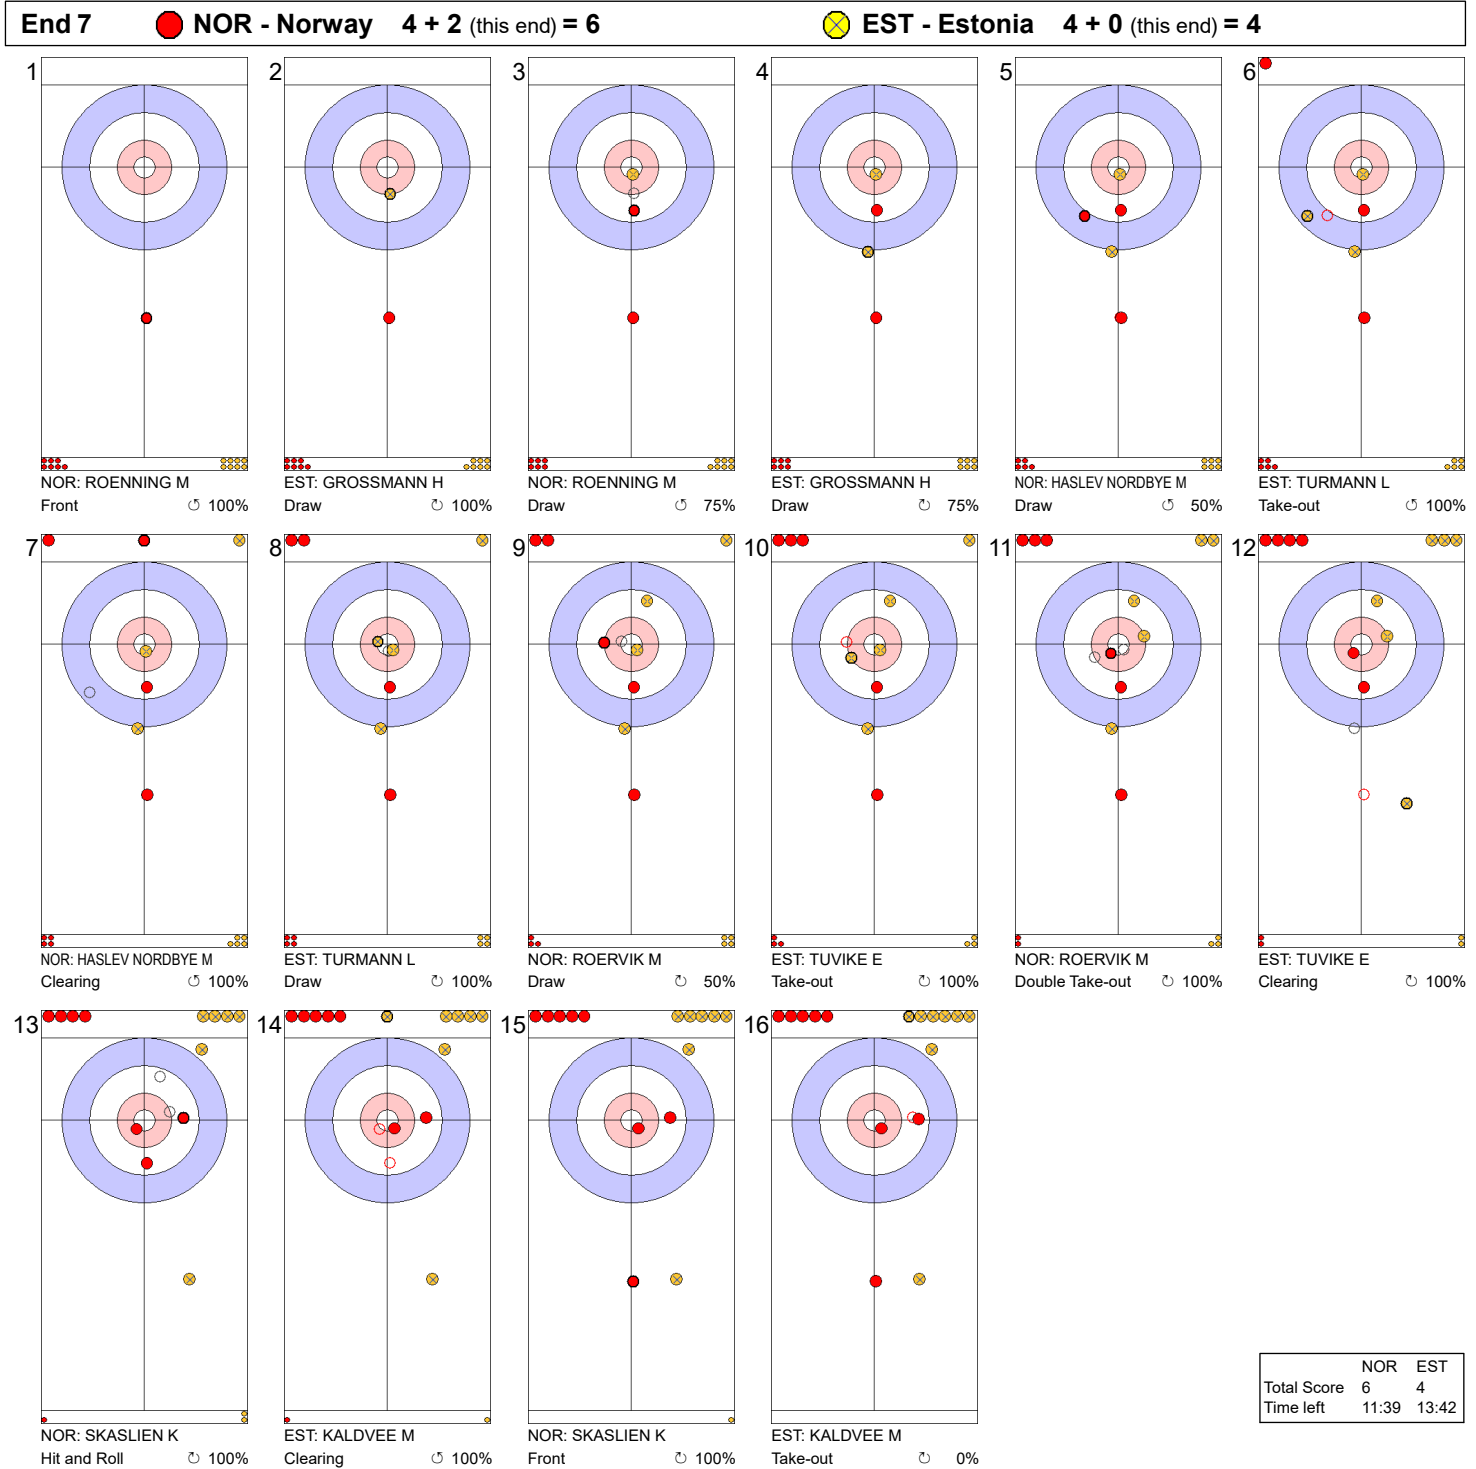

Game - Shot by Shot

End 4 ● **NOR - Norway** 1 + 0 (this end) = 1 ● **EST - Estonia** 3 + 1 (this end) = 4

	NOR	EST
Total Score	1	4
Time left	23:51	26:14

Legend:
 ↻ Clockwise ↺ Counter-clockwise - Not considered

Game - Shot by Shot

End 5 ● **NOR - Norway** 1 + 1 (this end) = 2 ● **EST - Estonia** 4 + 0 (this end) = 4

	NOR	EST
Total Score	2	4
Time left	18:33	22:52

Legend:
 ↻ Clockwise ↺ Counter-clockwise - Not considered

Game - Shot by Shot

	NOR	EST
Total Score	4	4
Time left	15:46	19:03

Legend:
 Clockwise
 Counter-clockwise
 - Not considered

Game - Shot by Shot

Legend:
 ↻ Clockwise ↺ Counter-clockwise - Not considered

Game - Shot by Shot

End 8 ● **NOR - Norway** 6 + 1 (this end) = 7 ● **EST - Estonia** 4 + 0 (this end) = 4

	NOR	EST
Total Score	7	4
Time left	7:25	8:16

Legend:
 ↻ Clockwise ↺ Counter-clockwise - Not considered

Game - Shot by Shot