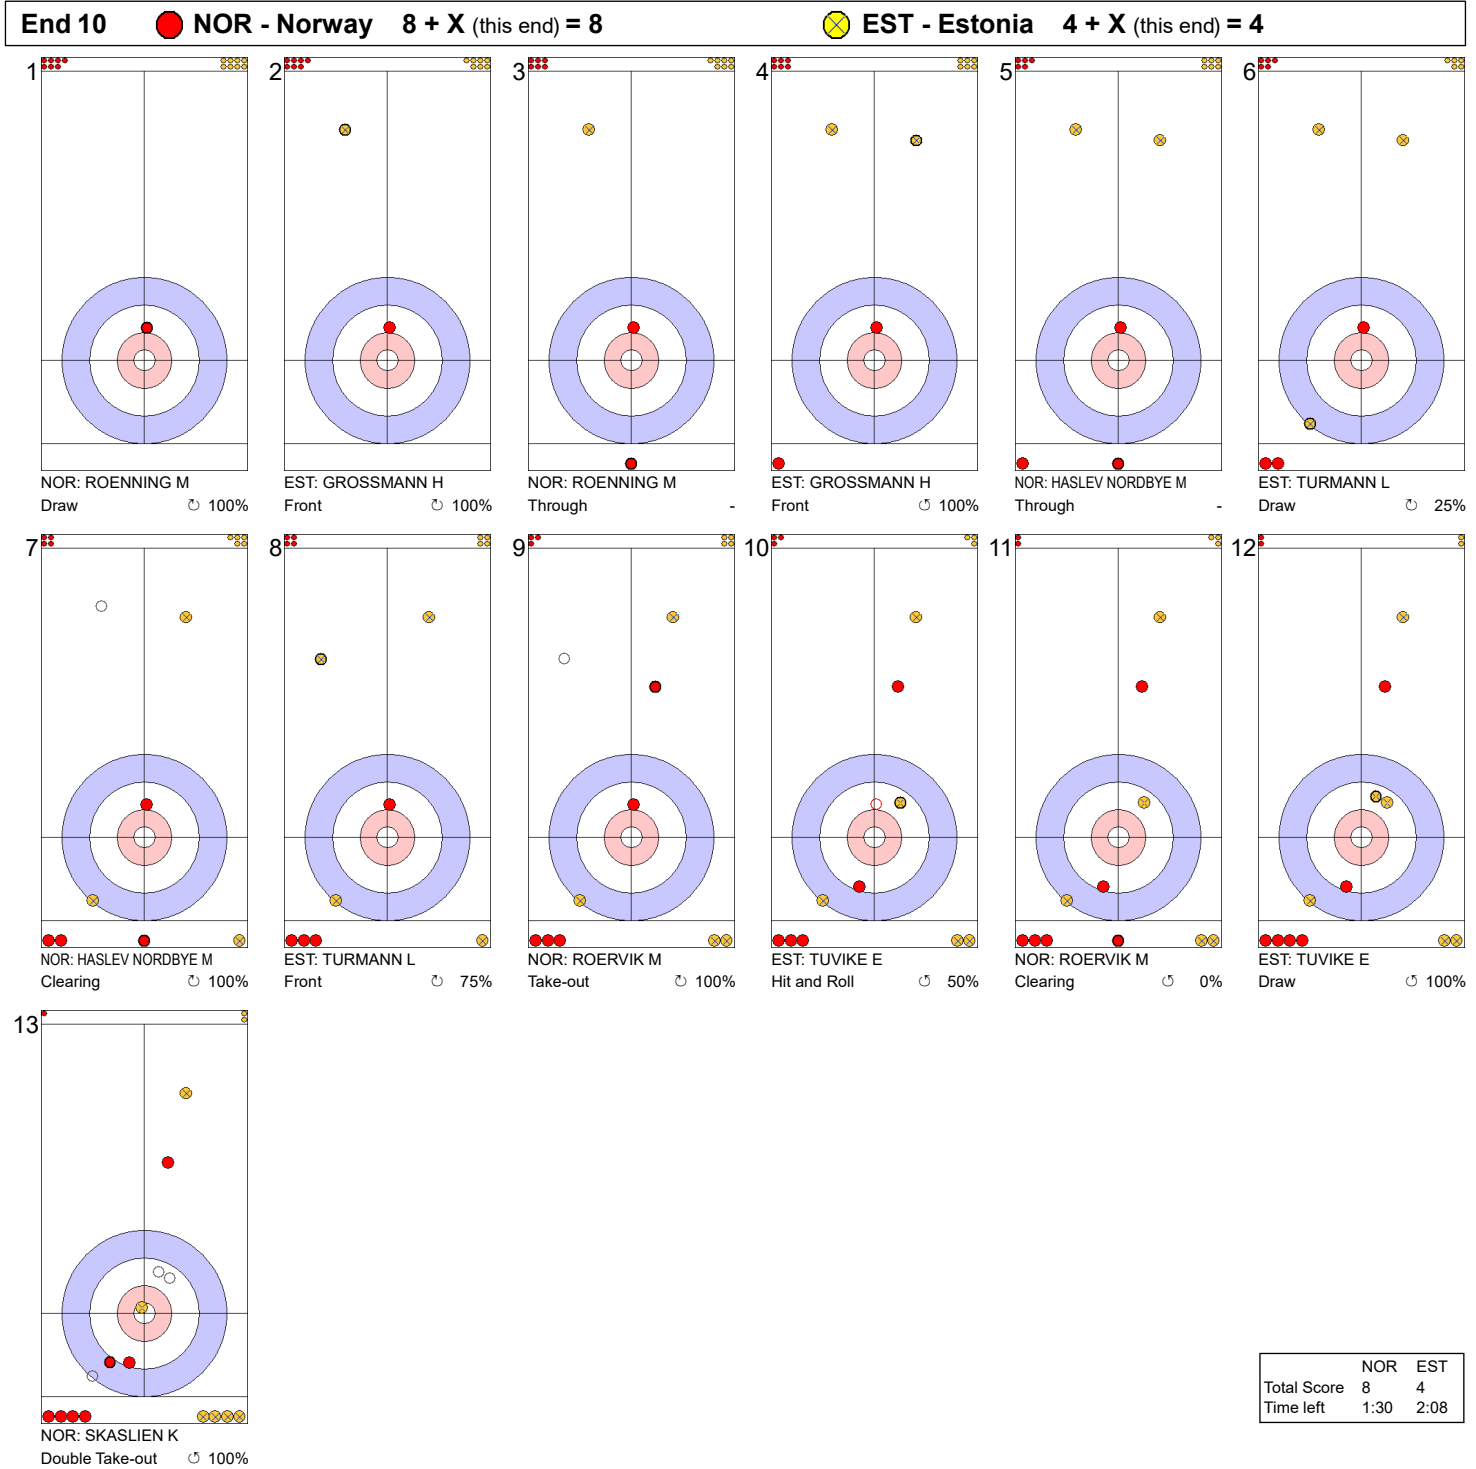

Game - Shot by Shot

	NOR	EST
Total Score	4	4
Time left	15:46	19:03

Legend:
 Clockwise
 Counter-clockwise
 - Not considered

Game - Shot by Shot

Legend:
 ↻ Clockwise ↺ Counter-clockwise - Not considered

Game - Shot by Shot

End 8 ● **NOR - Norway** 6 + 1 (this end) = 7 ● **EST - Estonia** 4 + 0 (this end) = 4

	NOR	EST
Total Score	7	4
Time left	7:25	8:16

Legend:
 ↻ Clockwise ↺ Counter-clockwise - Not considered

Game - Shot by Shot

End 9 ● **NOR - Norway** 7 + 1 (this end) = 8 ● **EST - Estonia** 4 + 0 (this end) = 4

	NOR	EST
Total Score	8	4
Time left	3:17	3:17

Legend:
 ↻ Clockwise ↺ Counter-clockwise - Not considered

Game - Shot by Shot

Legend:
 ↻ Clockwise ↺ Counter-clockwise - Not considered
 X Unfinished end due to concession