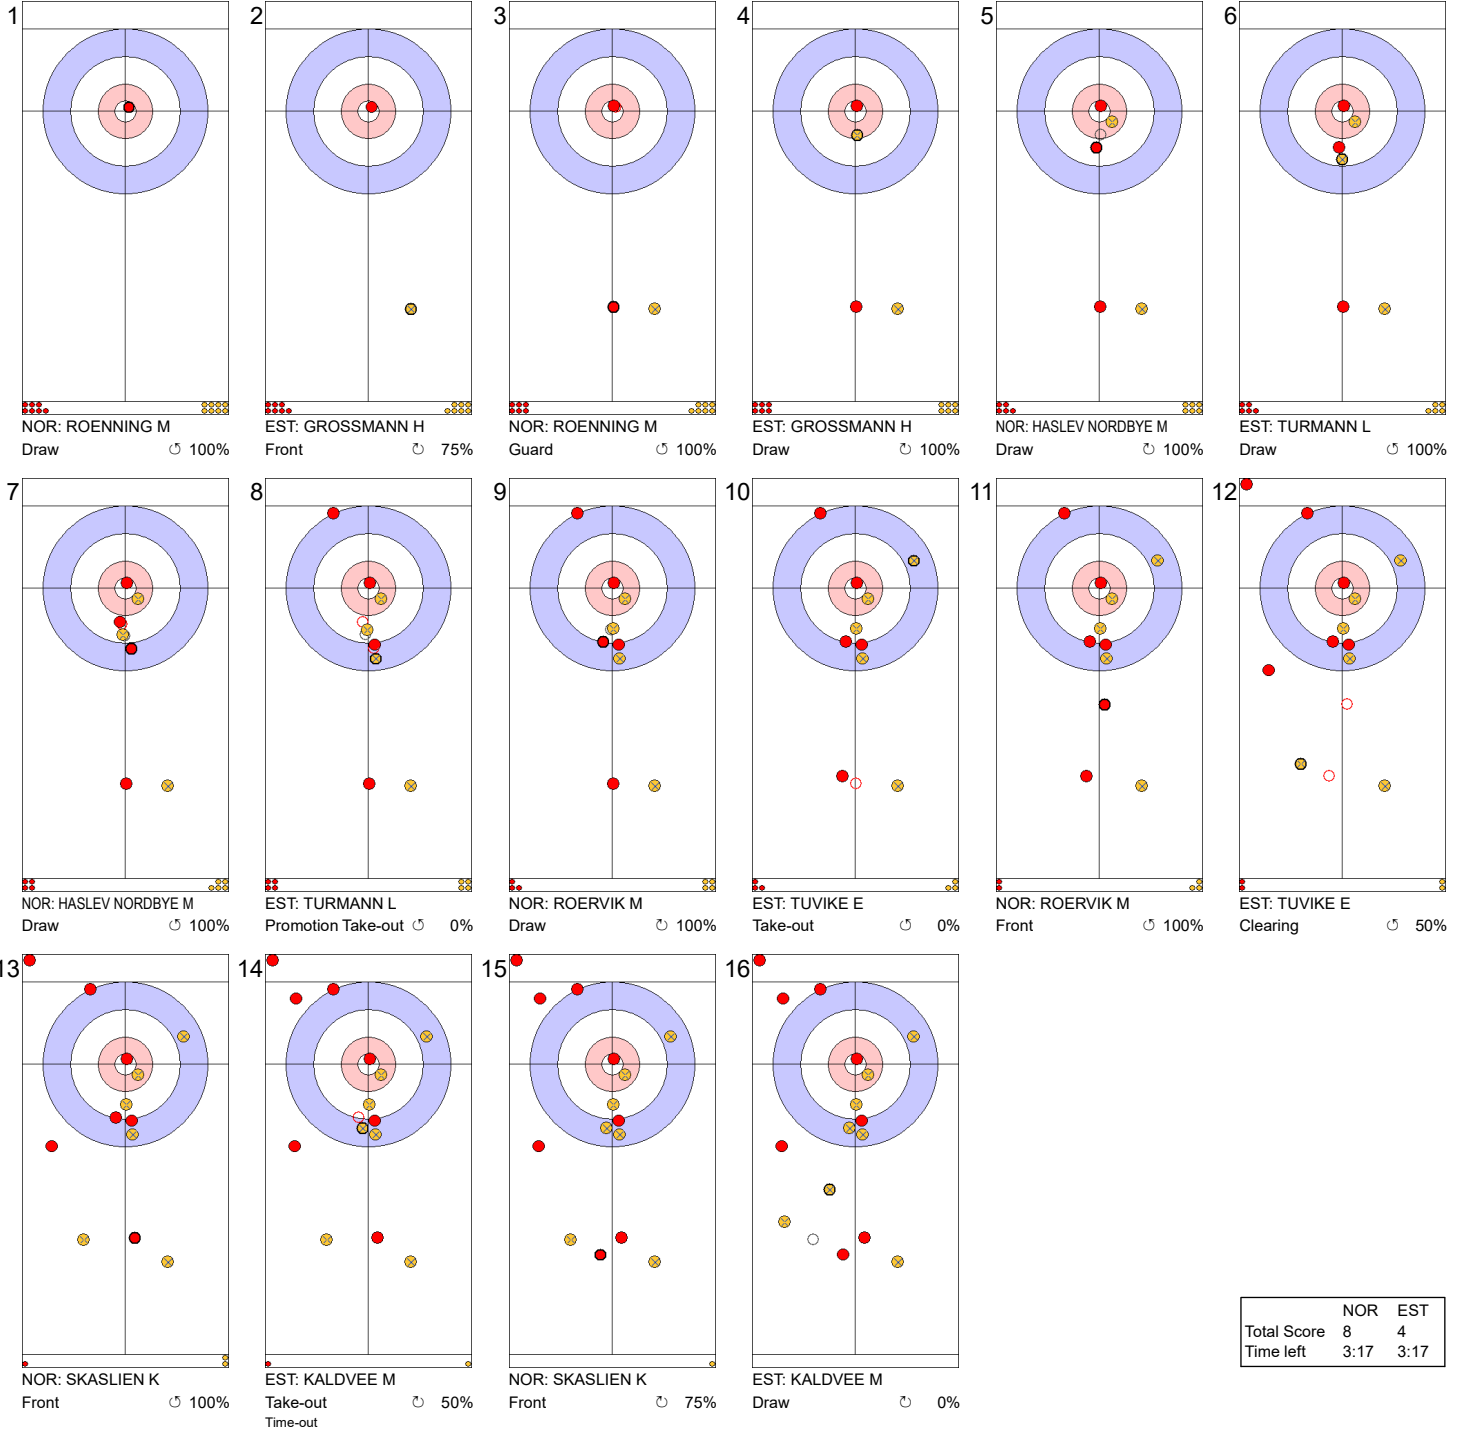

Game - Shot by Shot

	NOR	EST
Total Score	4	4
Time left	15:46	19:03

Legend:
 Clockwise
 Counter-clockwise
 - Not considered

Game - Shot by Shot

Legend:
 ↻ Clockwise ↺ Counter-clockwise - Not considered

Game - Shot by Shot

End 8 ● **NOR - Norway** 6 + 1 (this end) = 7 ● **EST - Estonia** 4 + 0 (this end) = 4

	NOR	EST
Total Score	7	4
Time left	7:25	8:16

Legend:
 ↻ Clockwise ↺ Counter-clockwise - Not considered

Game - Shot by Shot

End 9 ● **NOR - Norway** 7 + 1 (this end) = 8 ● **EST - Estonia** 4 + 0 (this end) = 4

	NOR	EST
Total Score	8	4
Time left	3:17	3:17

Legend:
 ↻ Clockwise ↺ Counter-clockwise - Not considered

Game - Shot by Shot

Legend:
 ↻ Clockwise ↺ Counter-clockwise - Not considered
 X Unfinished end due to concession