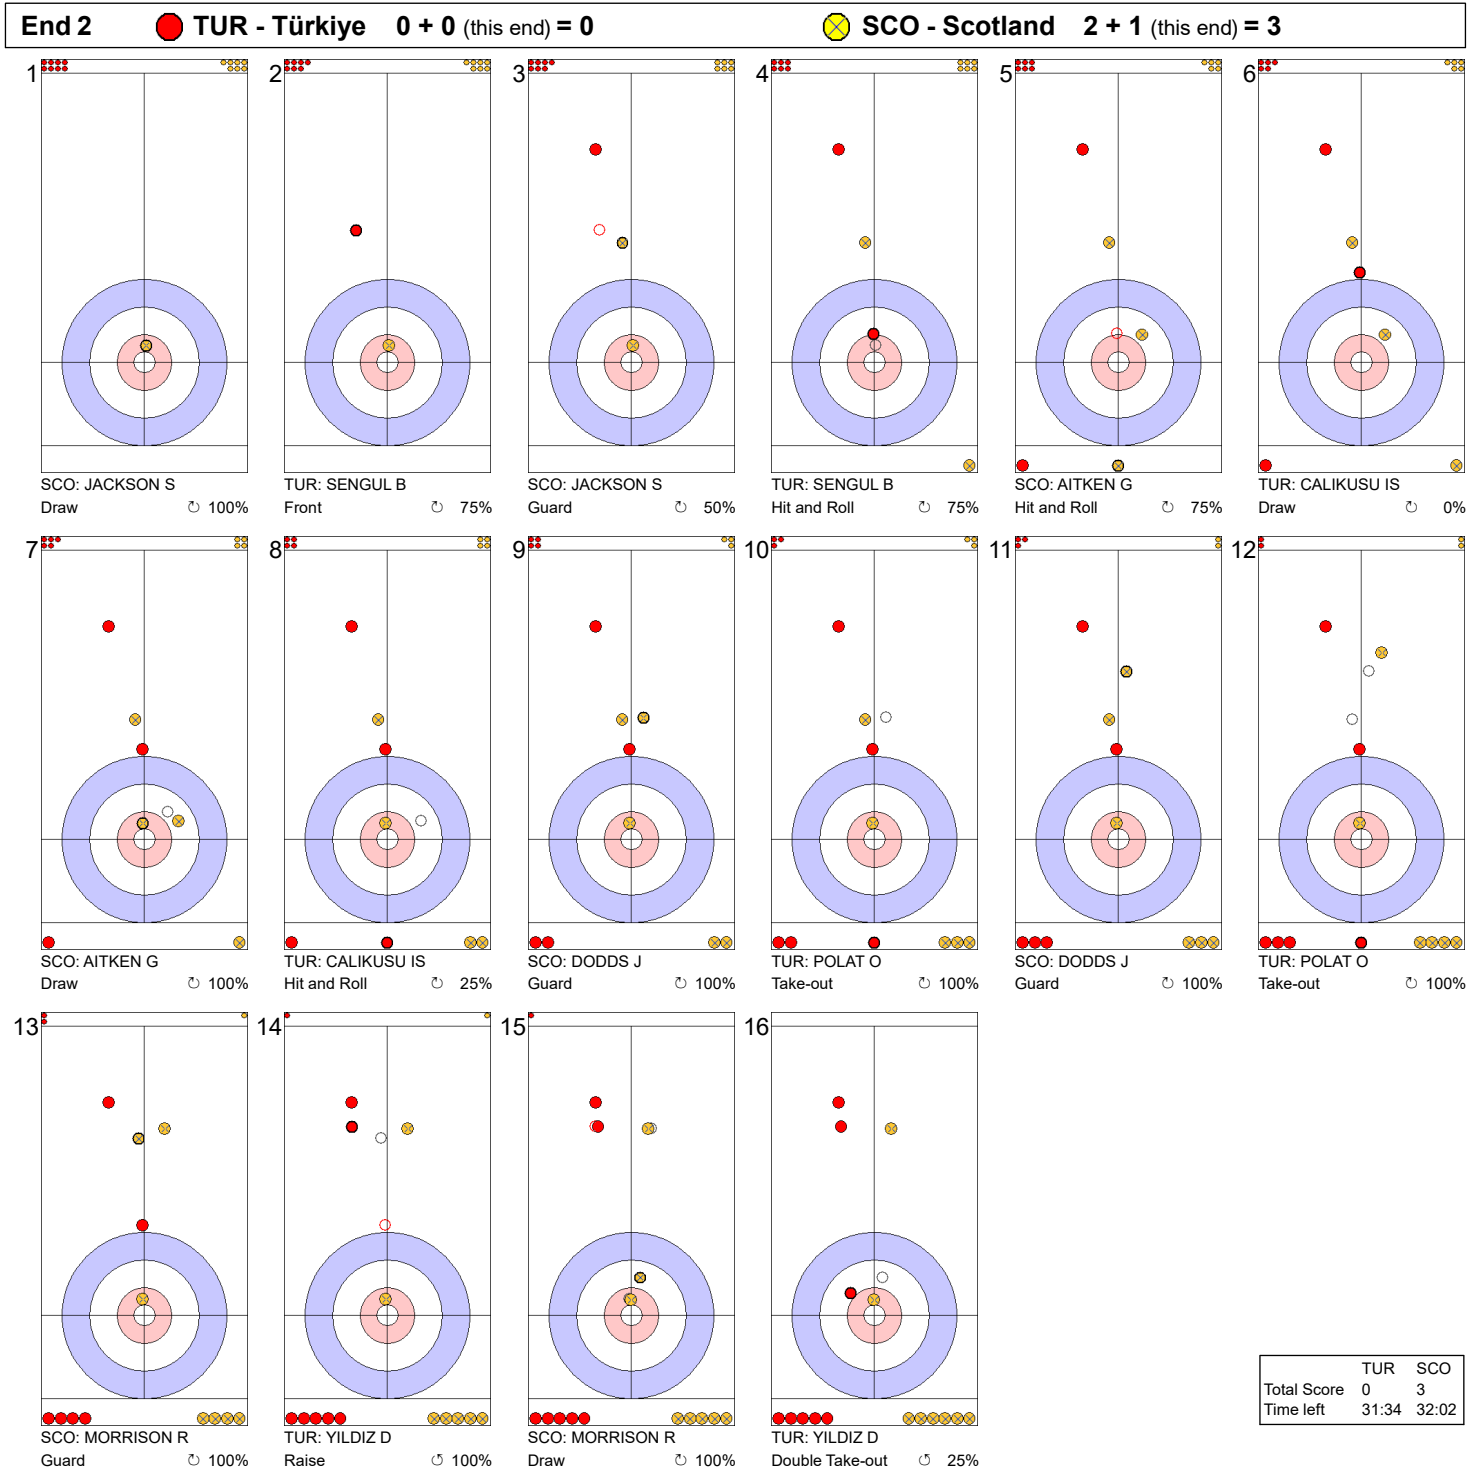

**Game - Shot by Shot**

**Legend:**  
 Clockwise     
 Counter-clockwise     
 - Not considered

**Game - Shot by Shot**

**Legend:**  
 ↻ Clockwise      ↺ Counter-clockwise      - Not considered

**Game - Shot by Shot**

**End 3**   ● **TUR - Türkiye** 0 + 0 (this end) = 0   ● **SCO - Scotland** 3 + 1 (this end) = 4

|             | TUR   | SCO   |
|-------------|-------|-------|
| Total Score | 0     | 4     |
| Time left   | 27:38 | 27:38 |

**Legend:**  
 ↻ Clockwise      ↺ Counter-clockwise      - Not considered

**Game - Shot by Shot**

**Legend:**  
 ↻ Clockwise      ↺ Counter-clockwise      - Not considered

**Game - Shot by Shot**

**Legend:**  
 ↻ Clockwise      ↺ Counter-clockwise      - Not considered

**Game - Shot by Shot**

**End 6** ● **TUR - Türkiye** 2 + 0 (this end) = 2      ● **SCO - Scotland** 4 + 1 (this end) = 5

|             | TUR   | SCO   |
|-------------|-------|-------|
| Total Score | 2     | 5     |
| Time left   | 18:17 | 17:21 |