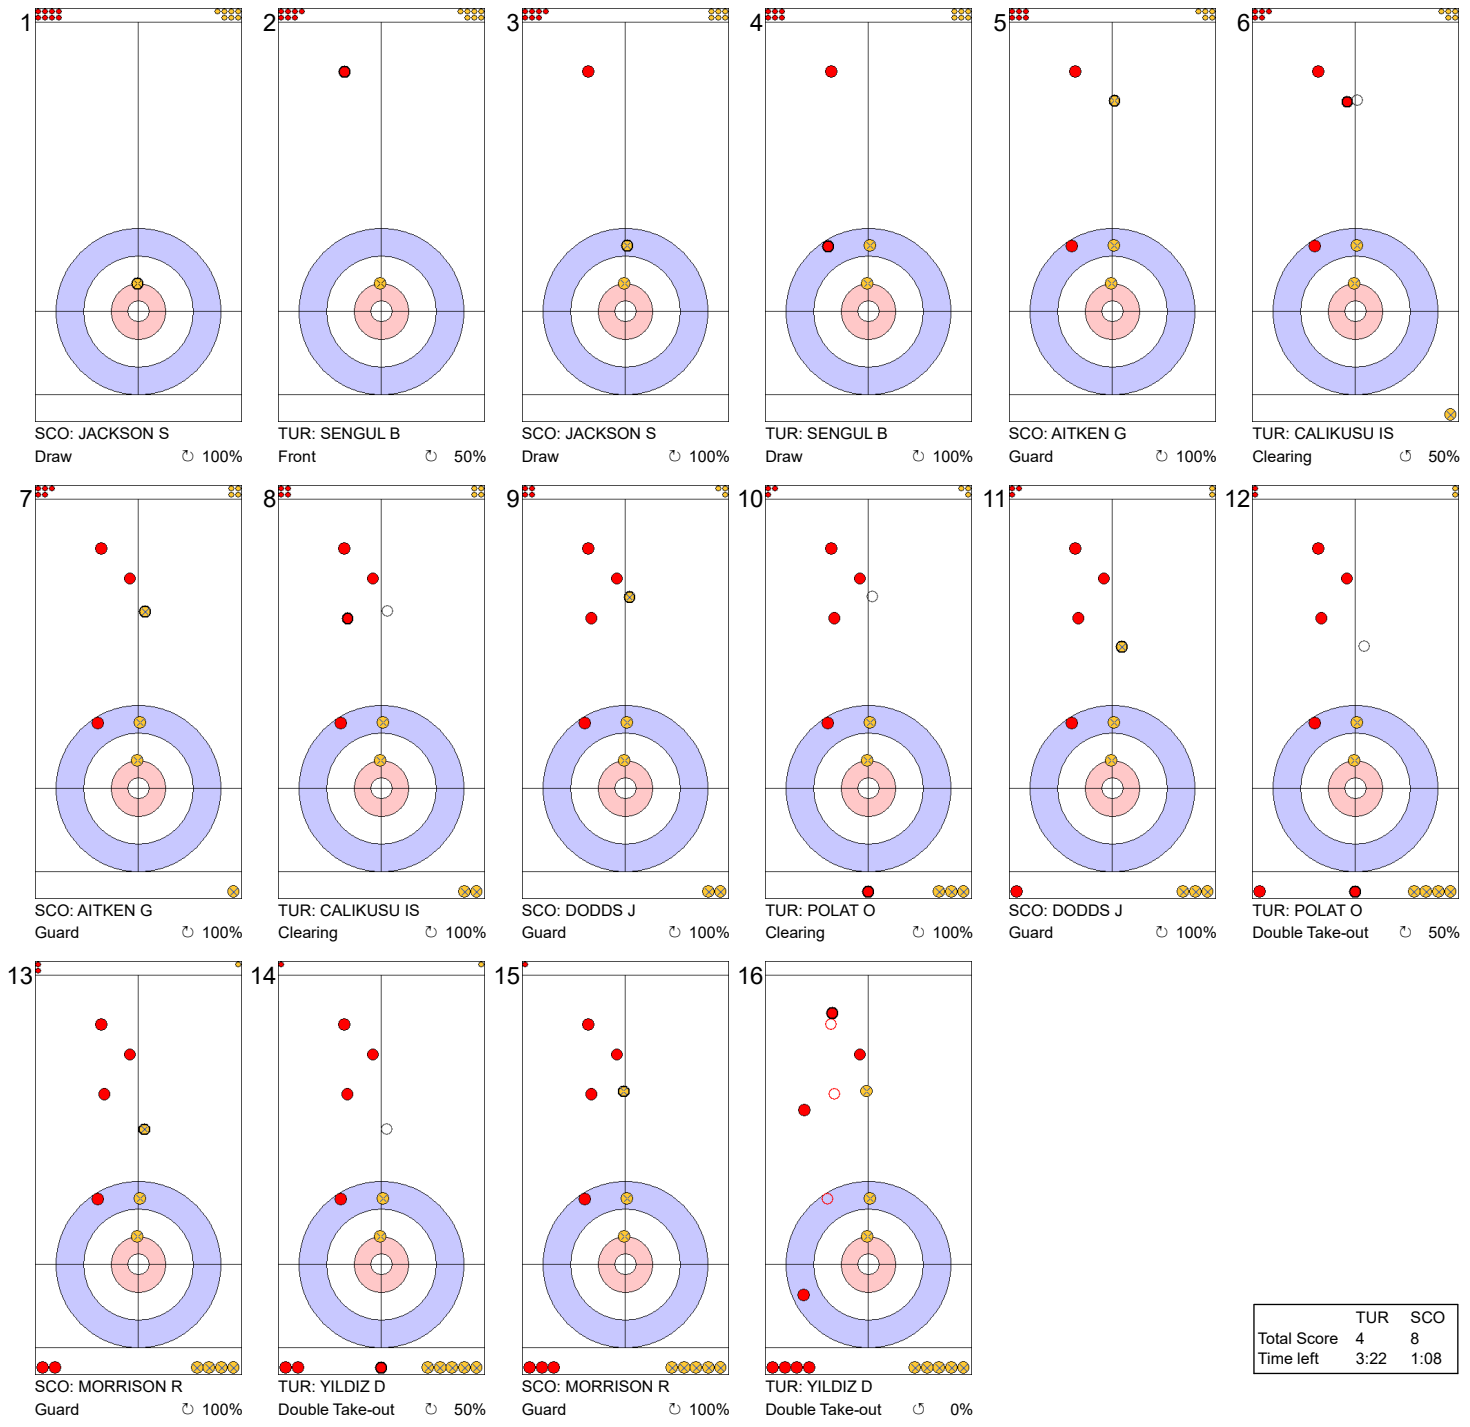

**Legend:**  
 ↻ Clockwise      ↺ Counter-clockwise      - Not considered

**Game - Shot by Shot**

**Legend:**  
 ↻ Clockwise      ↺ Counter-clockwise      - Not considered

**Game - Shot by Shot**

**Legend:**  
 Clockwise     
 Counter-clockwise     
 - Not considered

**Game - Shot by Shot**

**End 9**    ● **TUR - Türkiye** 4 + 0 (this end) = 4    ● **SCO - Scotland** 5 + 1 (this end) = 6

|             | TUR  | SCO  |
|-------------|------|------|
| Total Score | 4    | 6    |
| Time left   | 7:27 | 3:22 |

**Legend:**  
 ↻ Clockwise      ↺ Counter-clockwise      - Not considered

**Game - Shot by Shot**

**End 10**   ● **TUR - Türkiye** 4 + 0 (this end) = 4   ● **SCO - Scotland** 6 + 2 (this end) = 8

|             | TUR  | SCO  |
|-------------|------|------|
| Total Score | 4    | 8    |
| Time left   | 3:22 | 1:08 |

**Legend:**  
 ↻ Clockwise   ↺ Counter-clockwise   - Not considered