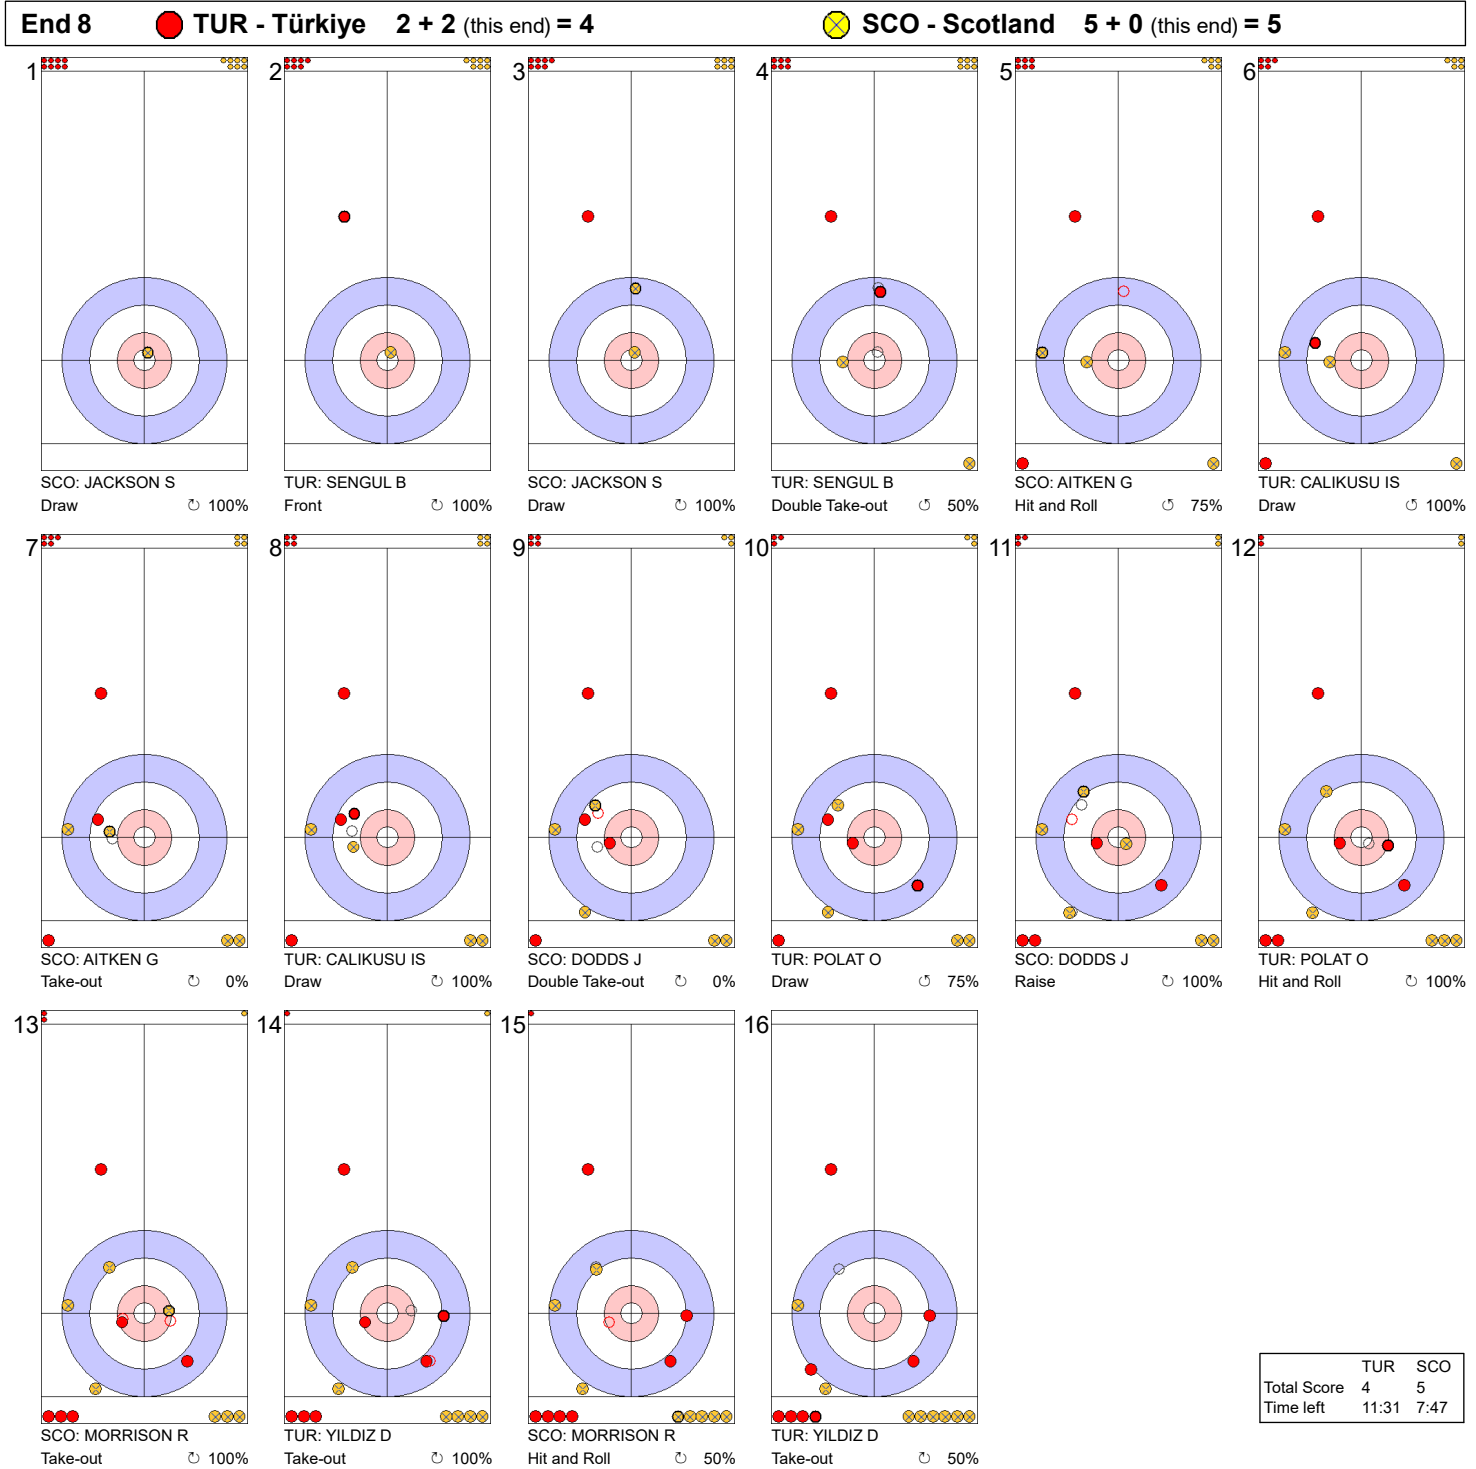

**Game - Shot by Shot**

**End 6** ● **TUR - Türkiye** 2 + 0 (this end) = 2      ● **SCO - Scotland** 4 + 1 (this end) = 5

|             | TUR   | SCO   |
|-------------|-------|-------|
| Total Score | 2     | 5     |
| Time left   | 18:17 | 17:21 |

**Legend:**  
 ↻ Clockwise      ↺ Counter-clockwise      - Not considered

**Game - Shot by Shot**

**Legend:**  
 ↻ Clockwise      ↺ Counter-clockwise      - Not considered

**Game - Shot by Shot**

**Legend:**  
 Clockwise     
 Counter-clockwise     
 - Not considered

**Game - Shot by Shot**

**End 9**    ● **TUR - Türkiye** 4 + 0 (this end) = 4    ● **SCO - Scotland** 5 + 1 (this end) = 6

|             | TUR  | SCO  |
|-------------|------|------|
| Total Score | 4    | 6    |
| Time left   | 7:27 | 3:22 |

**Legend:**  
 ↻ Clockwise      ↺ Counter-clockwise      - Not considered

**Game - Shot by Shot**

**End 10**   ● **TUR - Türkiye** 4 + 0 (this end) = 4   ● **SCO - Scotland** 6 + 2 (this end) = 8

|             | TUR  | SCO  |
|-------------|------|------|
| Total Score | 4    | 8    |
| Time left   | 3:22 | 1:08 |