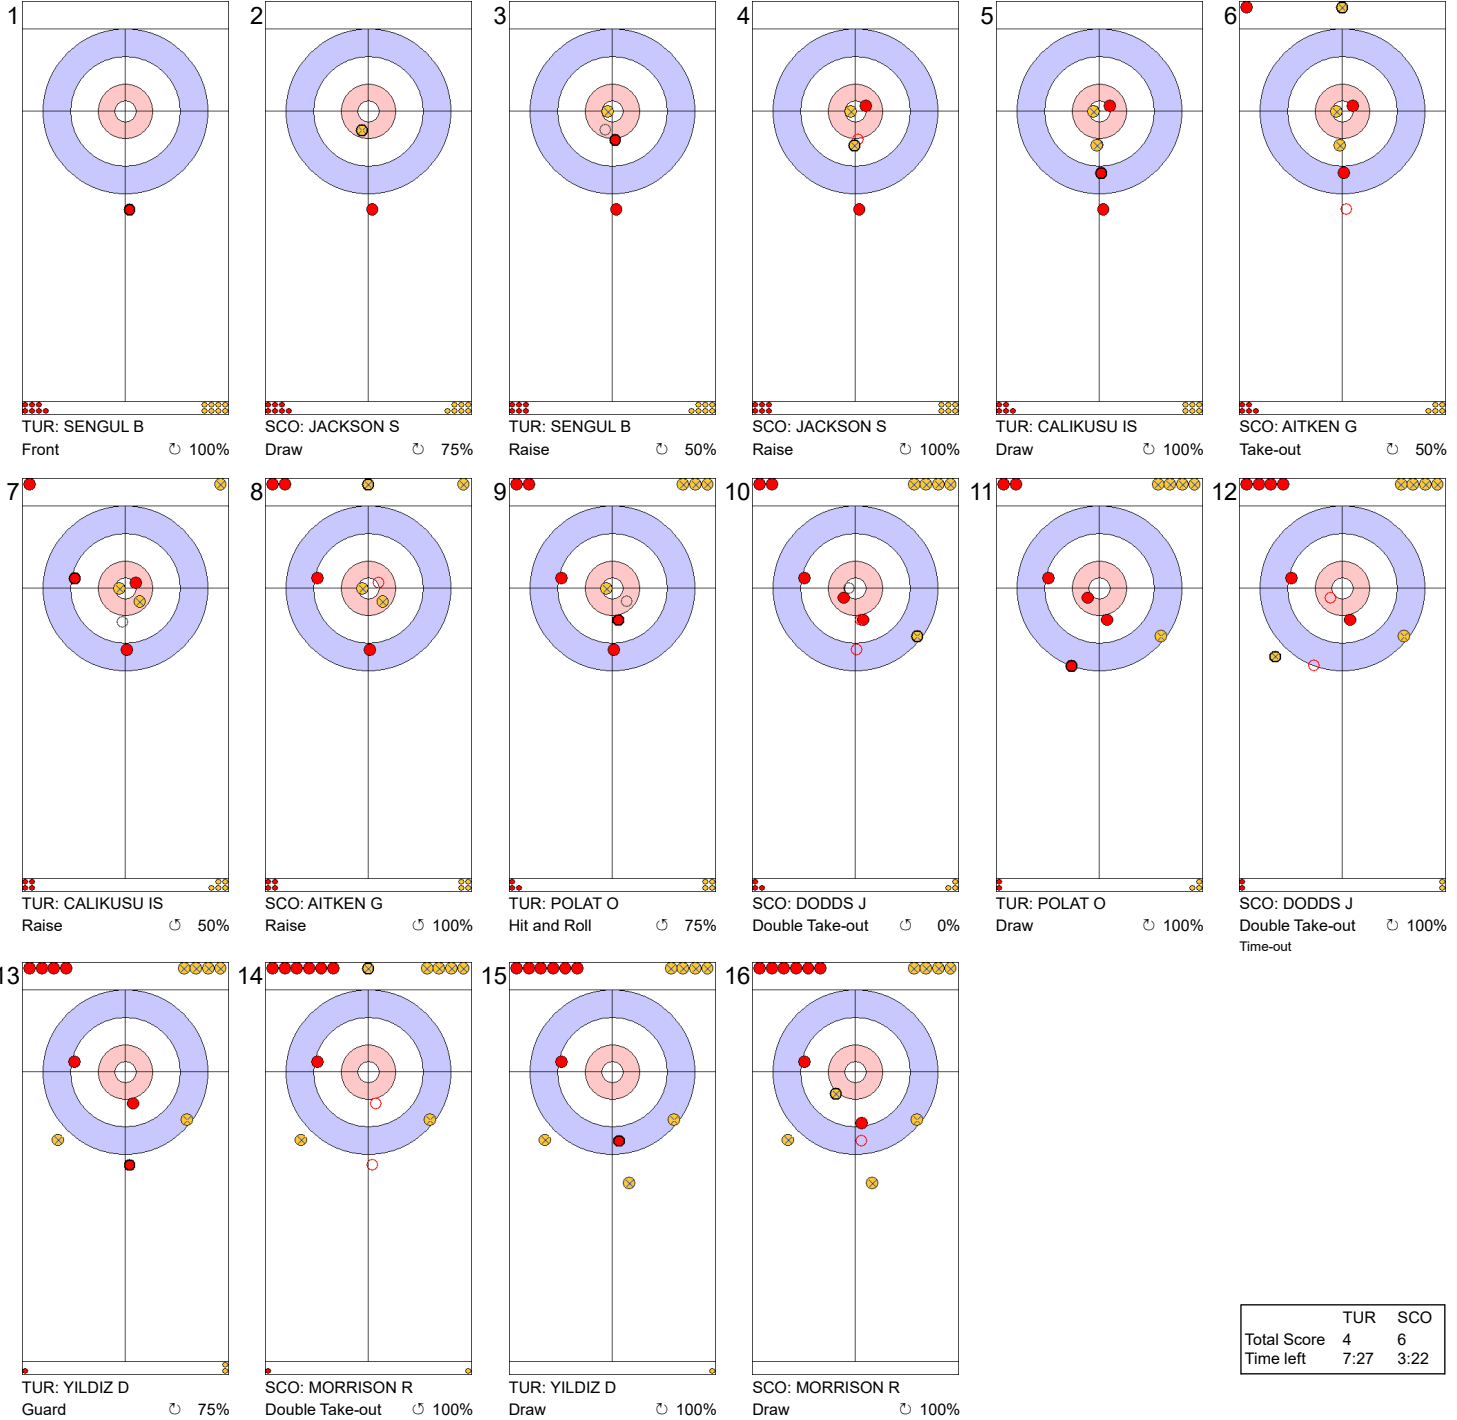

**Game - Shot by Shot**

**End 6** ● **TUR - Türkiye** 2 + 0 (this end) = 2      ● **SCO - Scotland** 4 + 1 (this end) = 5

|             | TUR   | SCO   |
|-------------|-------|-------|
| Total Score | 2     | 5     |
| Time left   | 18:17 | 17:21 |

**Legend:**  
 ↻ Clockwise      ↺ Counter-clockwise      - Not considered

**Game - Shot by Shot**

**Legend:**  
 ↻ Clockwise      ↺ Counter-clockwise      - Not considered

**Game - Shot by Shot**

**Legend:**  
 Clockwise     
 Counter-clockwise     
 - Not considered

**Game - Shot by Shot**

**End 9**    ● **TUR - Türkiye** 4 + 0 (this end) = 4    ● **SCO - Scotland** 5 + 1 (this end) = 6

|             | TUR  | SCO  |
|-------------|------|------|
| Total Score | 4    | 6    |
| Time left   | 7:27 | 3:22 |

**Legend:**  
 ↻ Clockwise      ↺ Counter-clockwise      - Not considered

**Game - Shot by Shot**

**End 10**   ● **TUR - Türkiye** 4 + 0 (this end) = 4   ● **SCO - Scotland** 6 + 2 (this end) = 8

|             | TUR  | SCO  |
|-------------|------|------|
| Total Score | 4    | 8    |
| Time left   | 3:22 | 1:08 |