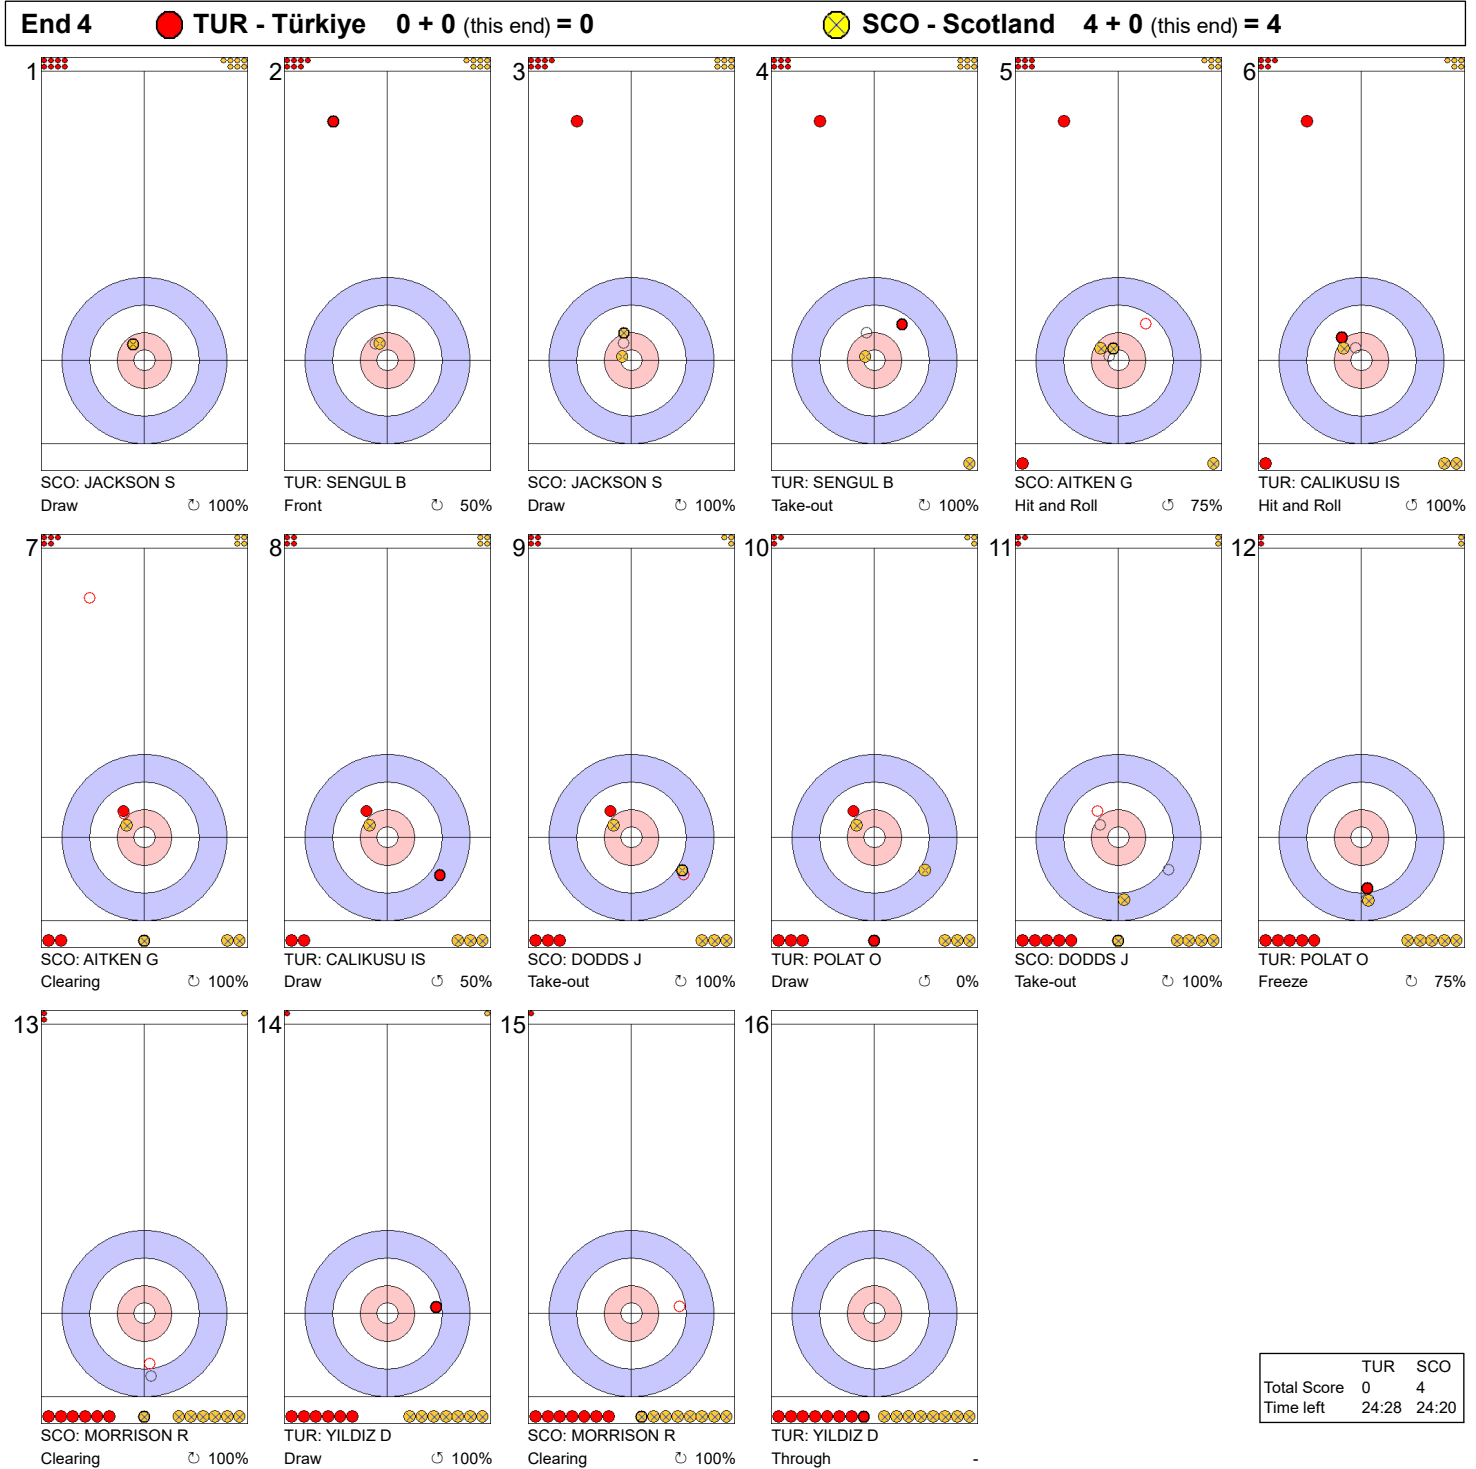

**Game - Shot by Shot**

**Legend:**  
 Clockwise     
 Counter-clockwise     
 - Not considered

**Game - Shot by Shot**

**Legend:**  
 ↻ Clockwise      ↺ Counter-clockwise      - Not considered

**Game - Shot by Shot**

**End 3**   ● **TUR - Türkiye** 0 + 0 (this end) = 0   ● **SCO - Scotland** 3 + 1 (this end) = 4

|             | TUR   | SCO   |
|-------------|-------|-------|
| Total Score | 0     | 4     |
| Time left   | 27:38 | 27:38 |

**Legend:**  
 ↻ Clockwise      ↺ Counter-clockwise      - Not considered

**Game - Shot by Shot**

**Legend:**  
 ↻ Clockwise      ↺ Counter-clockwise      - Not considered

**Game - Shot by Shot**

**Legend:**  
 ↻ Clockwise      ↺ Counter-clockwise      - Not considered

**Game - Shot by Shot**

**End 6** ● **TUR - Türkiye** 2 + 0 (this end) = 2      ● **SCO - Scotland** 4 + 1 (this end) = 5

|             | TUR   | SCO   |
|-------------|-------|-------|
| Total Score | 2     | 5     |
| Time left   | 18:17 | 17:21 |