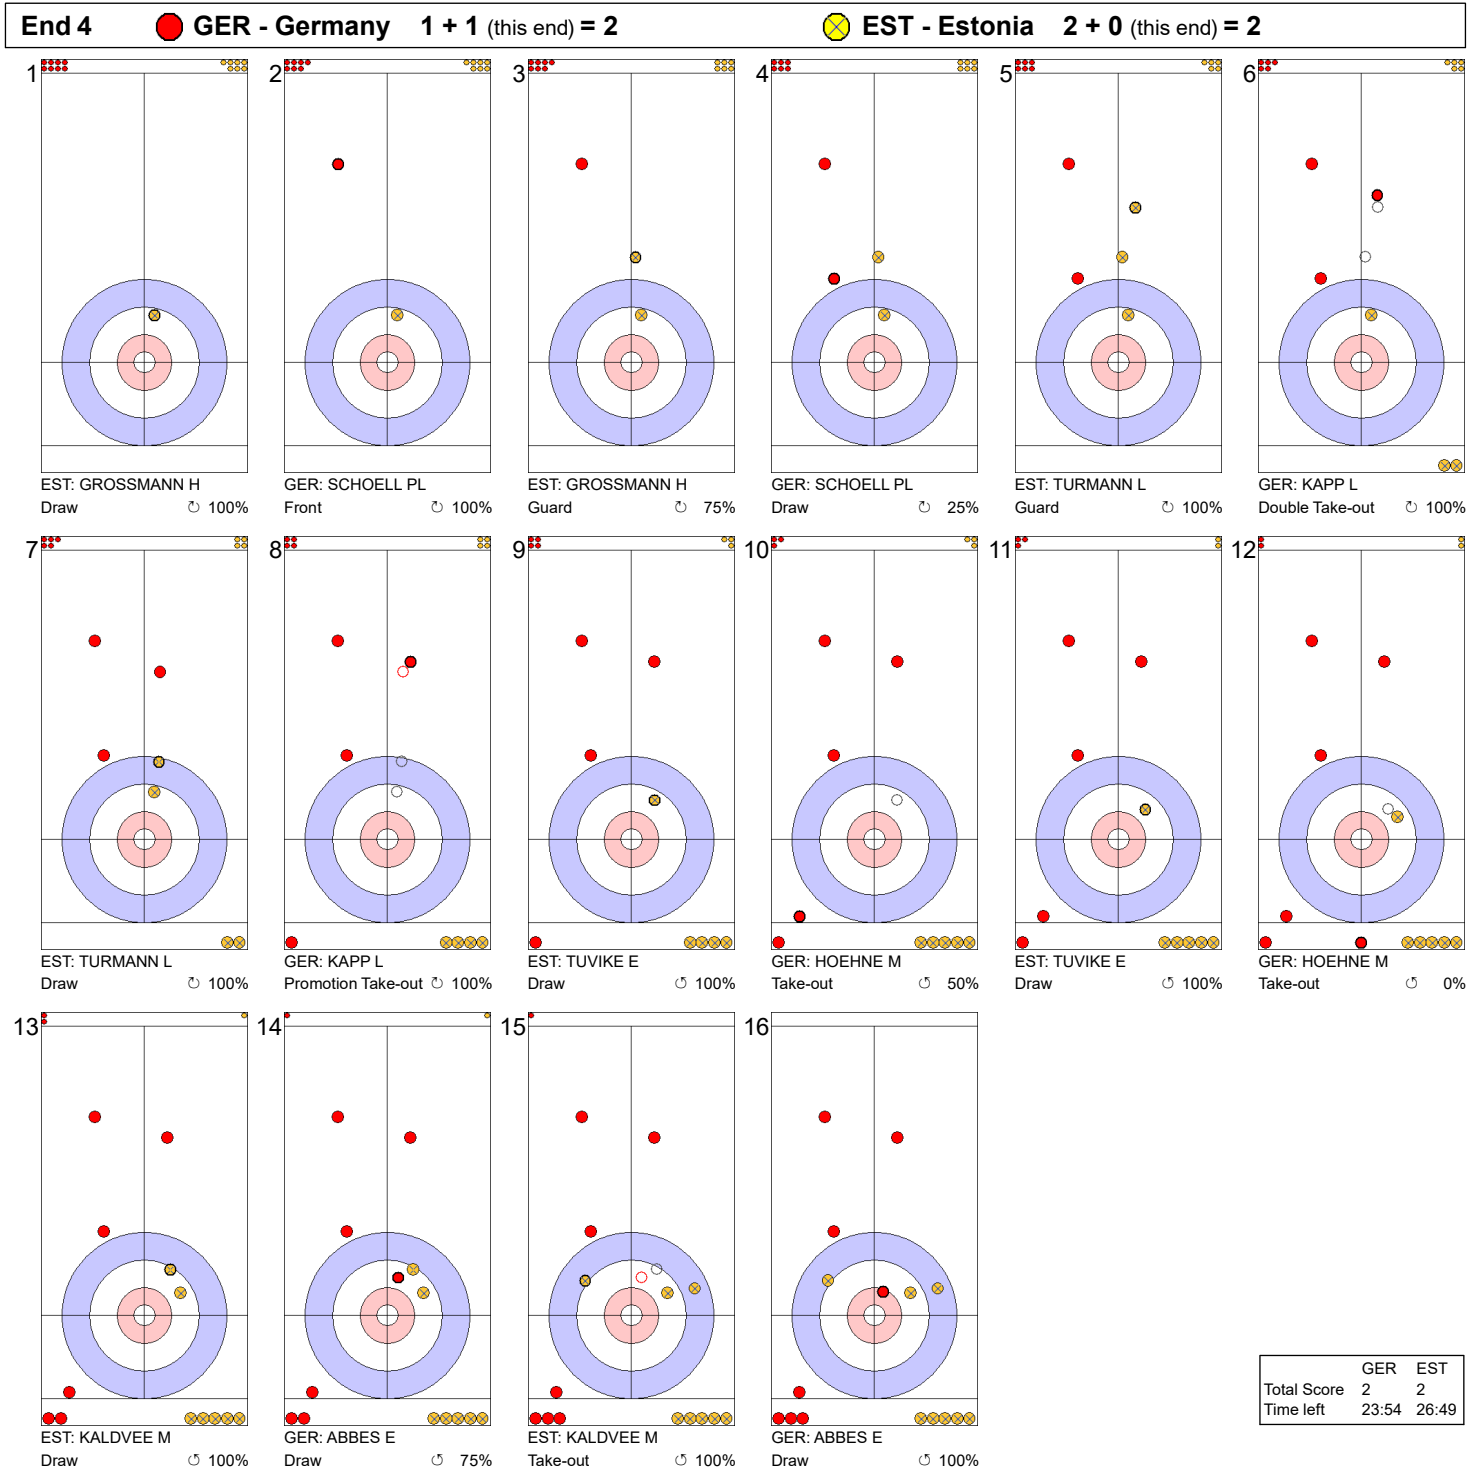

Game - Shot by Shot

Legend:
 ↻ Clockwise ↺ Counter-clockwise - Not considered

Game - Shot by Shot

End 2 ● **GER - Germany** 1 + 0 (this end) = 1 ● **EST - Estonia** 0 + 2 (this end) = 2

	GER	EST
Total Score	1	2
Time left	31:06	32:21

Legend:
 ↻ Clockwise ↺ Counter-clockwise - Not considered

Game - Shot by Shot

End 3 ● **GER - Germany** 1 + 0 (this end) = 1 ● **EST - Estonia** 2 + 0 (this end) = 2

	GER	EST
Total Score	1	2
Time left	27:48	29:39

Legend:
 ↻ Clockwise ↺ Counter-clockwise - Not considered

Game - Shot by Shot

Legend:
 ⌚ Clockwise ⌚ Counter-clockwise - Not considered

Game - Shot by Shot

Legend:
 ↻ Clockwise ↺ Counter-clockwise - Not considered

Game - Shot by Shot

End 6 ● **GER - Germany** 2 + 0 (this end) = 2 ● **EST - Estonia** 4 + 2 (this end) = 6

	GER	EST
Total Score	2	6
Time left	16:08	20:42

Legend:
 ↻ Clockwise ↺ Counter-clockwise - Not considered