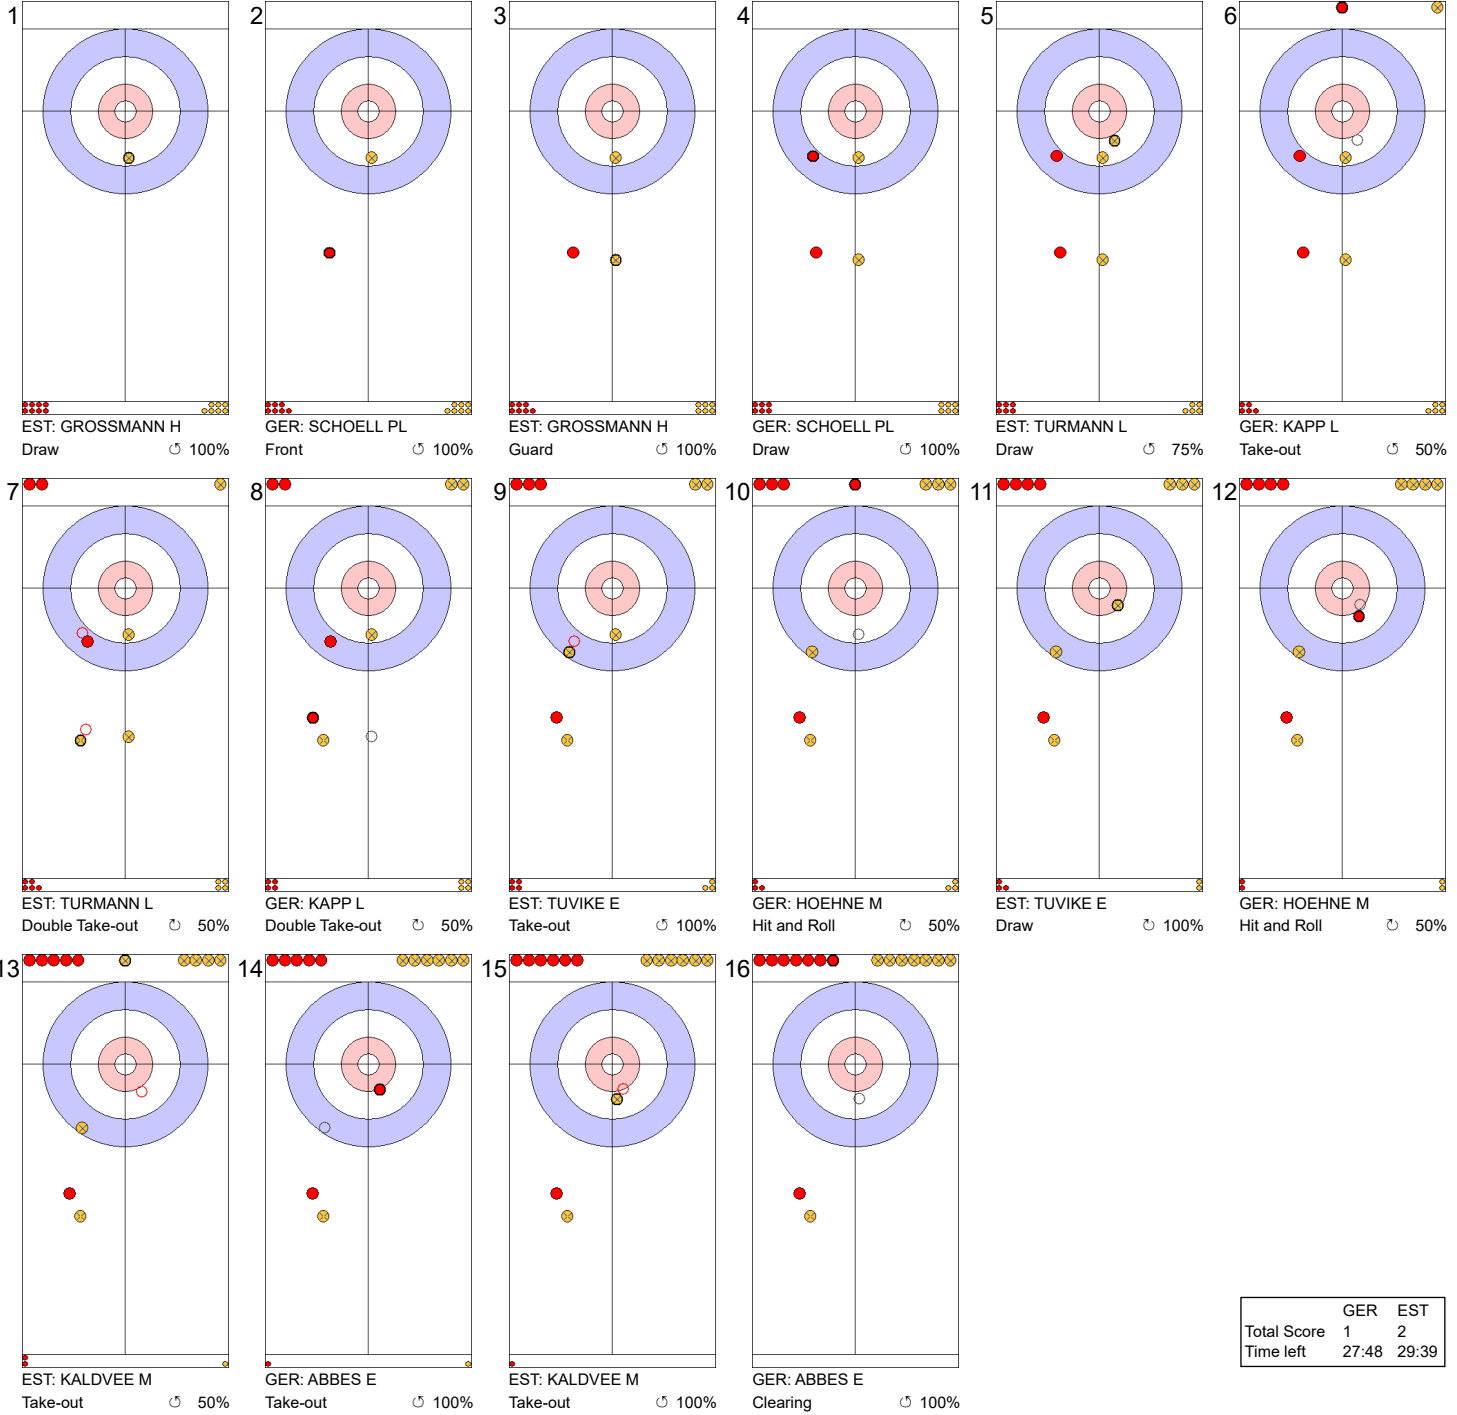

Game - Shot by Shot

Legend:
 ↻ Clockwise ↺ Counter-clockwise - Not considered

Game - Shot by Shot

End 2 ● **GER - Germany** 1 + 0 (this end) = 1 ● **EST - Estonia** 0 + 2 (this end) = 2

	GER	EST
Total Score	1	2
Time left	31:06	32:21

Legend:
 ↻ Clockwise ↺ Counter-clockwise - Not considered

Game - Shot by Shot

End 3 ● **GER - Germany** 1 + 0 (this end) = 1 ● **EST - Estonia** 2 + 0 (this end) = 2

	GER	EST
Total Score	1	2
Time left	27:48	29:39

Legend:
 ↻ Clockwise ↺ Counter-clockwise - Not considered

Game - Shot by Shot

Legend:
 ⌚ Clockwise ⌚ Counter-clockwise - Not considered

Game - Shot by Shot

Legend:
 ↻ Clockwise ↺ Counter-clockwise - Not considered

Game - Shot by Shot

End 6 ● **GER - Germany** 2 + 0 (this end) = 2 ● **EST - Estonia** 4 + 2 (this end) = 6

	GER	EST
Total Score	2	6
Time left	16:08	20:42

Legend:
 ↻ Clockwise ↺ Counter-clockwise - Not considered