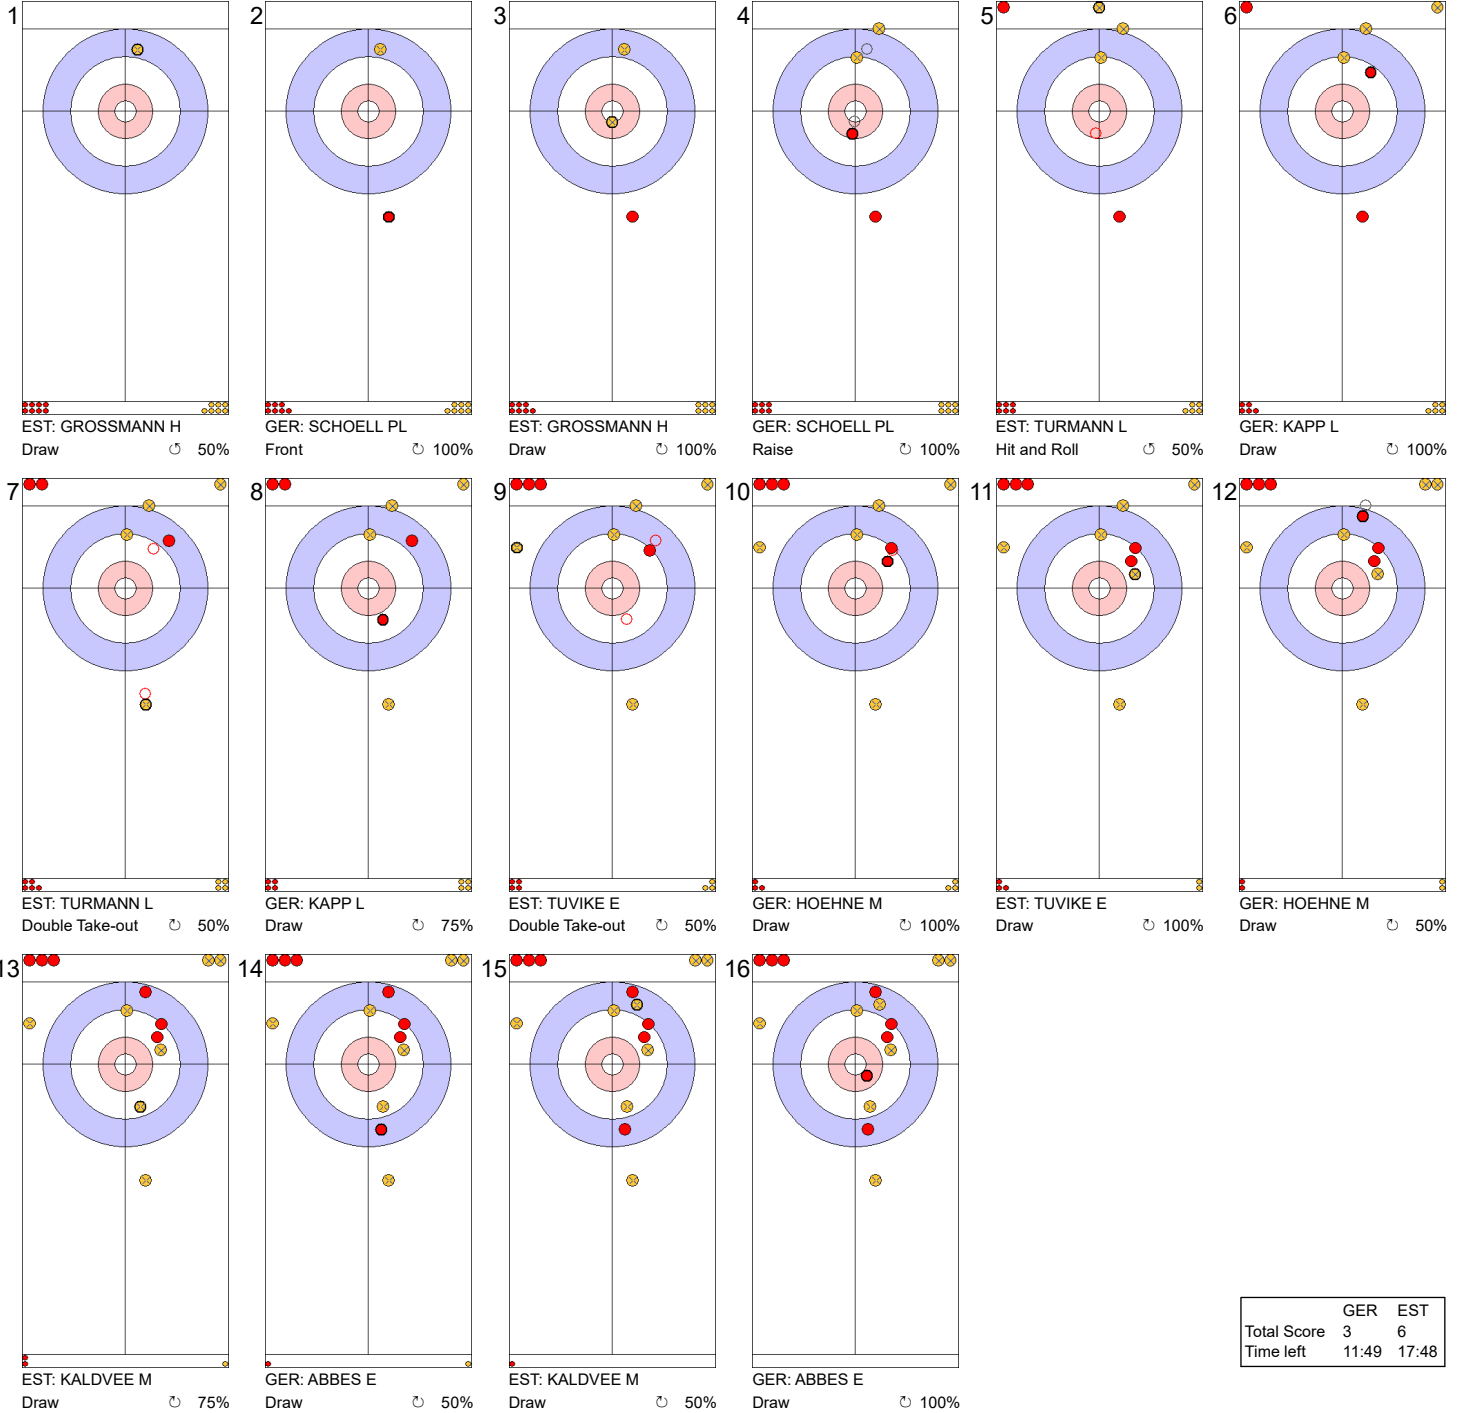

Legend:
 ↻ Clockwise ↺ Counter-clockwise - Not considered

Game - Shot by Shot

Legend:
 ⌚ Clockwise ⌚ Counter-clockwise - Not considered

Game - Shot by Shot

Legend:
 ↻ Clockwise ↺ Counter-clockwise - Not considered

Game - Shot by Shot

End 6 ● **GER - Germany** 2 + 0 (this end) = 2 ● **EST - Estonia** 4 + 2 (this end) = 6

	GER	EST
Total Score	2	6
Time left	16:08	20:42

Legend:
 ↻ Clockwise ↺ Counter-clockwise - Not considered

Game - Shot by Shot

End 7 ● **GER - Germany** 2 + 1 (this end) = 3 ● **EST - Estonia** 6 + 0 (this end) = 6

Legend:
 ↻ Clockwise ↺ Counter-clockwise - Not considered

Game - Shot by Shot

Legend:
 ↻ Clockwise ↺ Counter-clockwise - Not considered