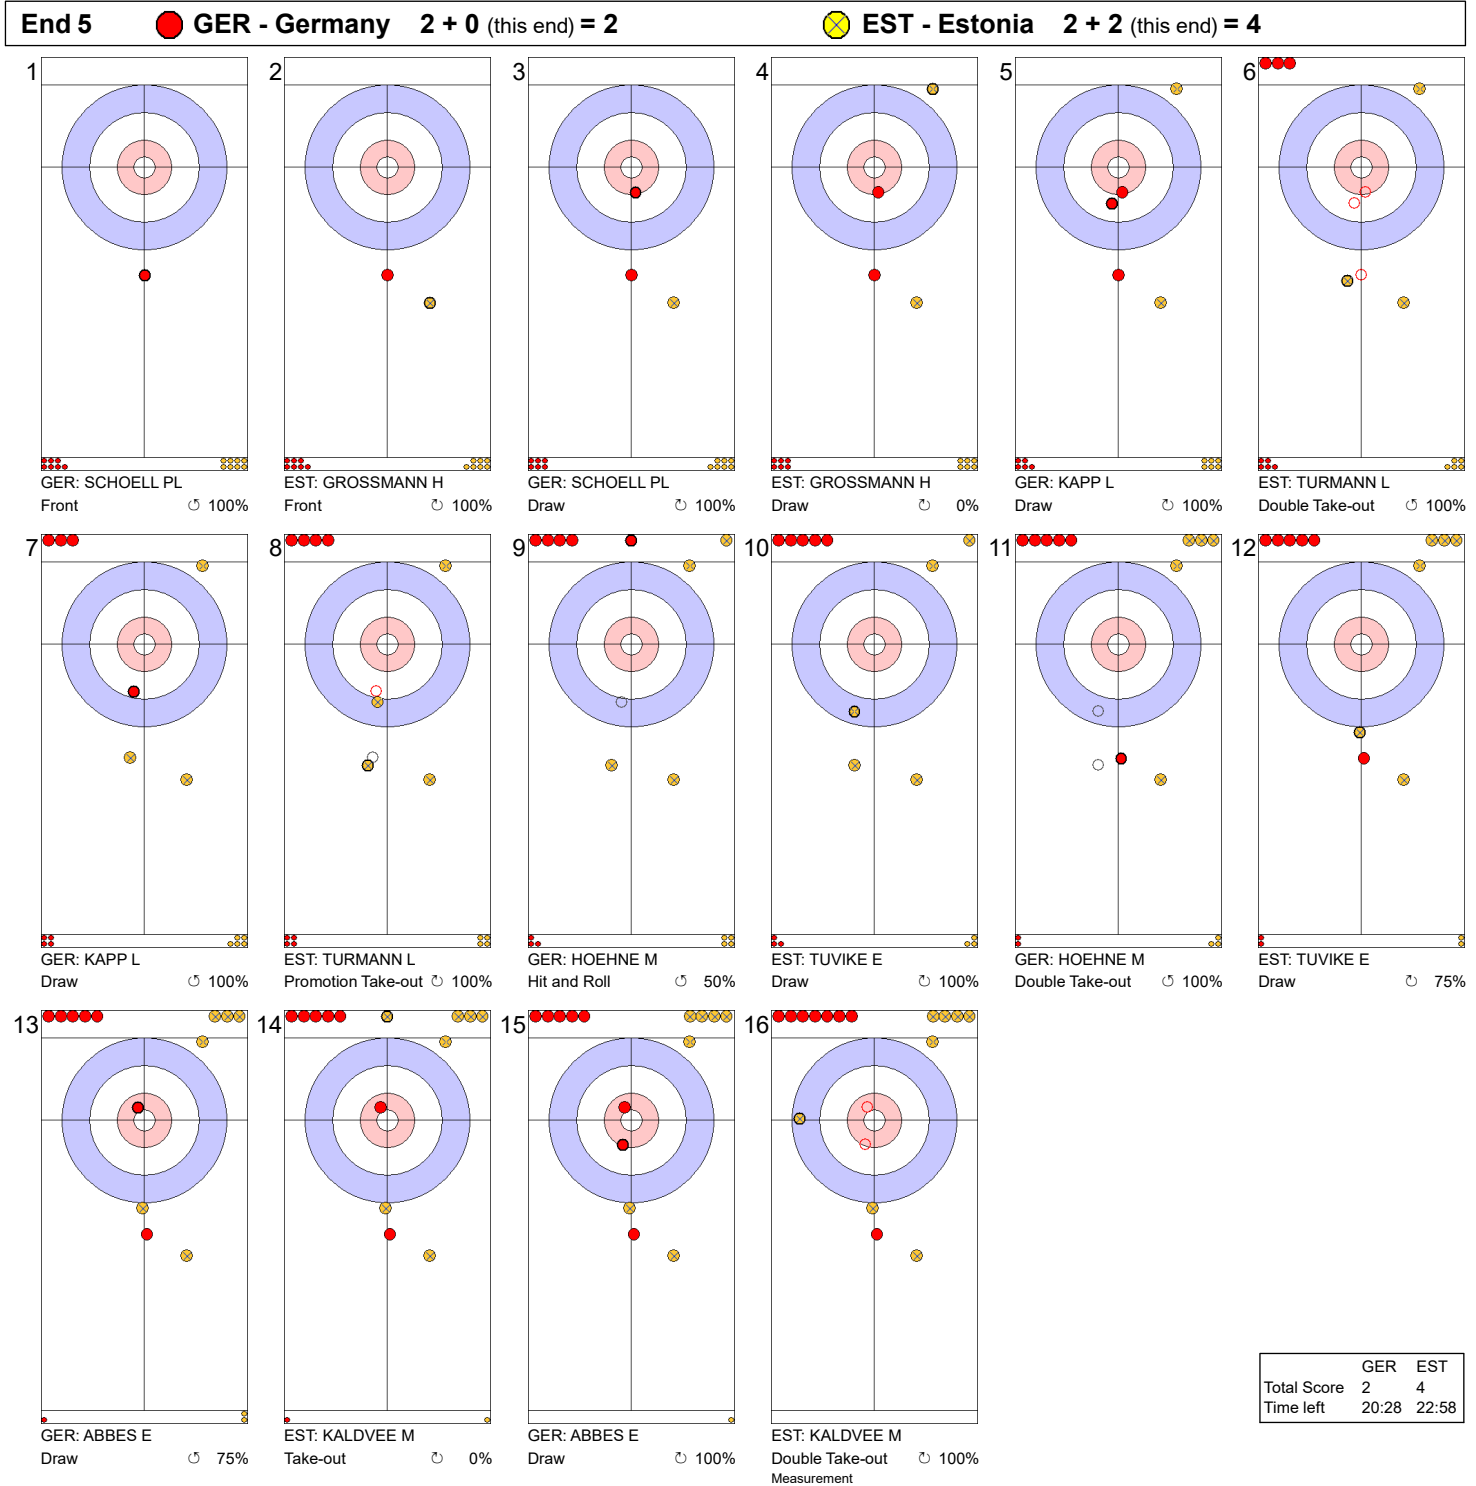

Game - Shot by Shot

Legend:
 ↻ Clockwise ↺ Counter-clockwise - Not considered

Game - Shot by Shot

End 2 ● **GER - Germany** 1 + 0 (this end) = 1 ● **EST - Estonia** 0 + 2 (this end) = 2

	GER	EST
Total Score	1	2
Time left	31:06	32:21

Legend:
 ↻ Clockwise ↺ Counter-clockwise - Not considered

Game - Shot by Shot

End 3 ● **GER - Germany** 1 + 0 (this end) = 1 ● **EST - Estonia** 2 + 0 (this end) = 2

	GER	EST
Total Score	1	2
Time left	27:48	29:39

Legend:
 ↻ Clockwise ↺ Counter-clockwise - Not considered

Game - Shot by Shot

Legend:
 ⌚ Clockwise ⌚ Counter-clockwise - Not considered

Game - Shot by Shot

Legend:
 ↻ Clockwise ↺ Counter-clockwise - Not considered

Game - Shot by Shot

End 6 ● **GER - Germany** 2 + 0 (this end) = 2 ● **EST - Estonia** 4 + 2 (this end) = 6

	GER	EST
Total Score	2	6
Time left	16:08	20:42

Legend:
 ↻ Clockwise ↺ Counter-clockwise - Not considered