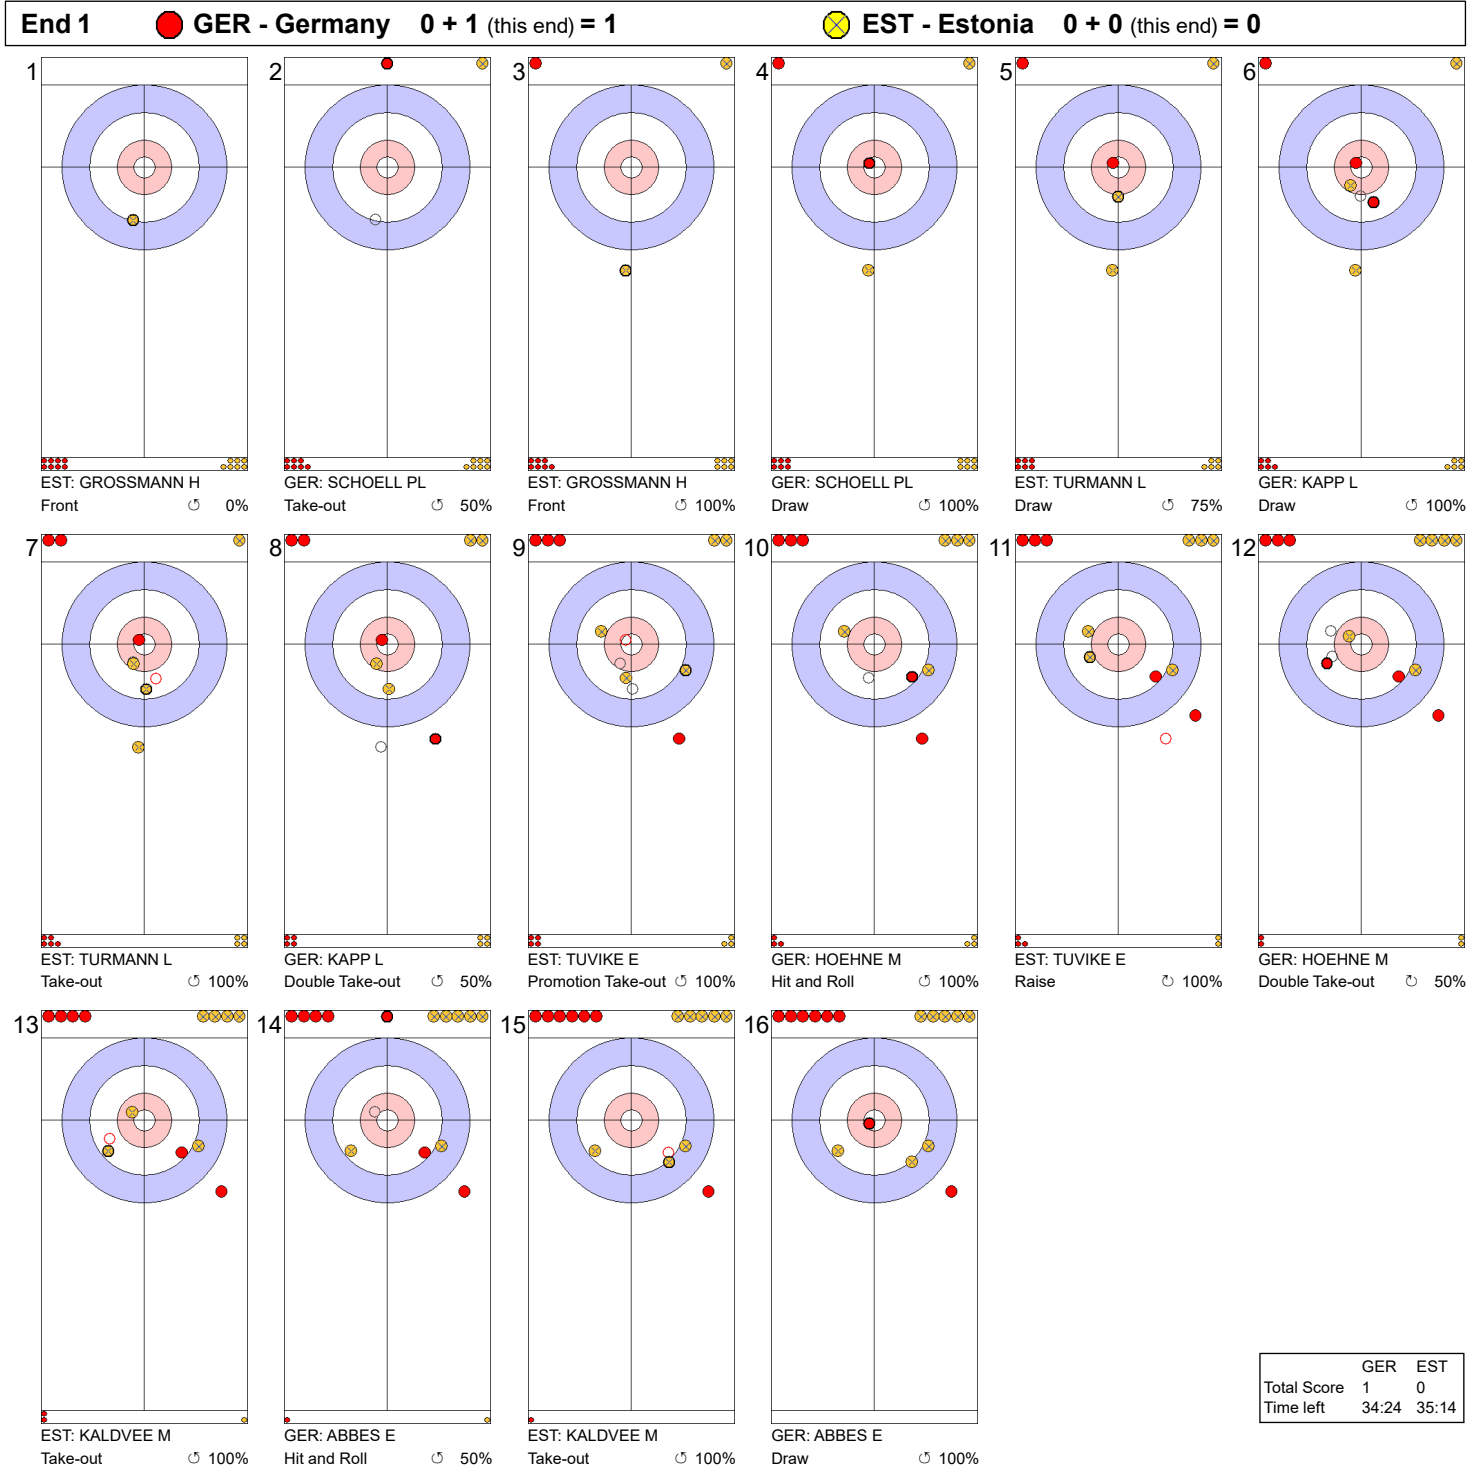

Game - Shot by Shot

Legend:
 ↻ Clockwise ↺ Counter-clockwise - Not considered

Game - Shot by Shot

End 2 ● **GER - Germany** 1 + 0 (this end) = 1 ● **EST - Estonia** 0 + 2 (this end) = 2

	GER	EST
Total Score	1	2
Time left	31:06	32:21

Legend:
 ↻ Clockwise ↺ Counter-clockwise - Not considered

Game - Shot by Shot

End 3 ● **GER - Germany** 1 + 0 (this end) = 1 ● **EST - Estonia** 2 + 0 (this end) = 2

	GER	EST
Total Score	1	2
Time left	27:48	29:39

Legend:
 ↻ Clockwise ↺ Counter-clockwise - Not considered

Game - Shot by Shot

Legend:
 ⌚ Clockwise ⌚ Counter-clockwise - Not considered

Game - Shot by Shot

Legend:
 ↻ Clockwise ↺ Counter-clockwise - Not considered

Game - Shot by Shot

End 6 ● **GER - Germany** 2 + 0 (this end) = 2 ● **EST - Estonia** 4 + 2 (this end) = 6

	GER	EST
Total Score	2	6
Time left	16:08	20:42

Legend:
 ↻ Clockwise ↺ Counter-clockwise - Not considered