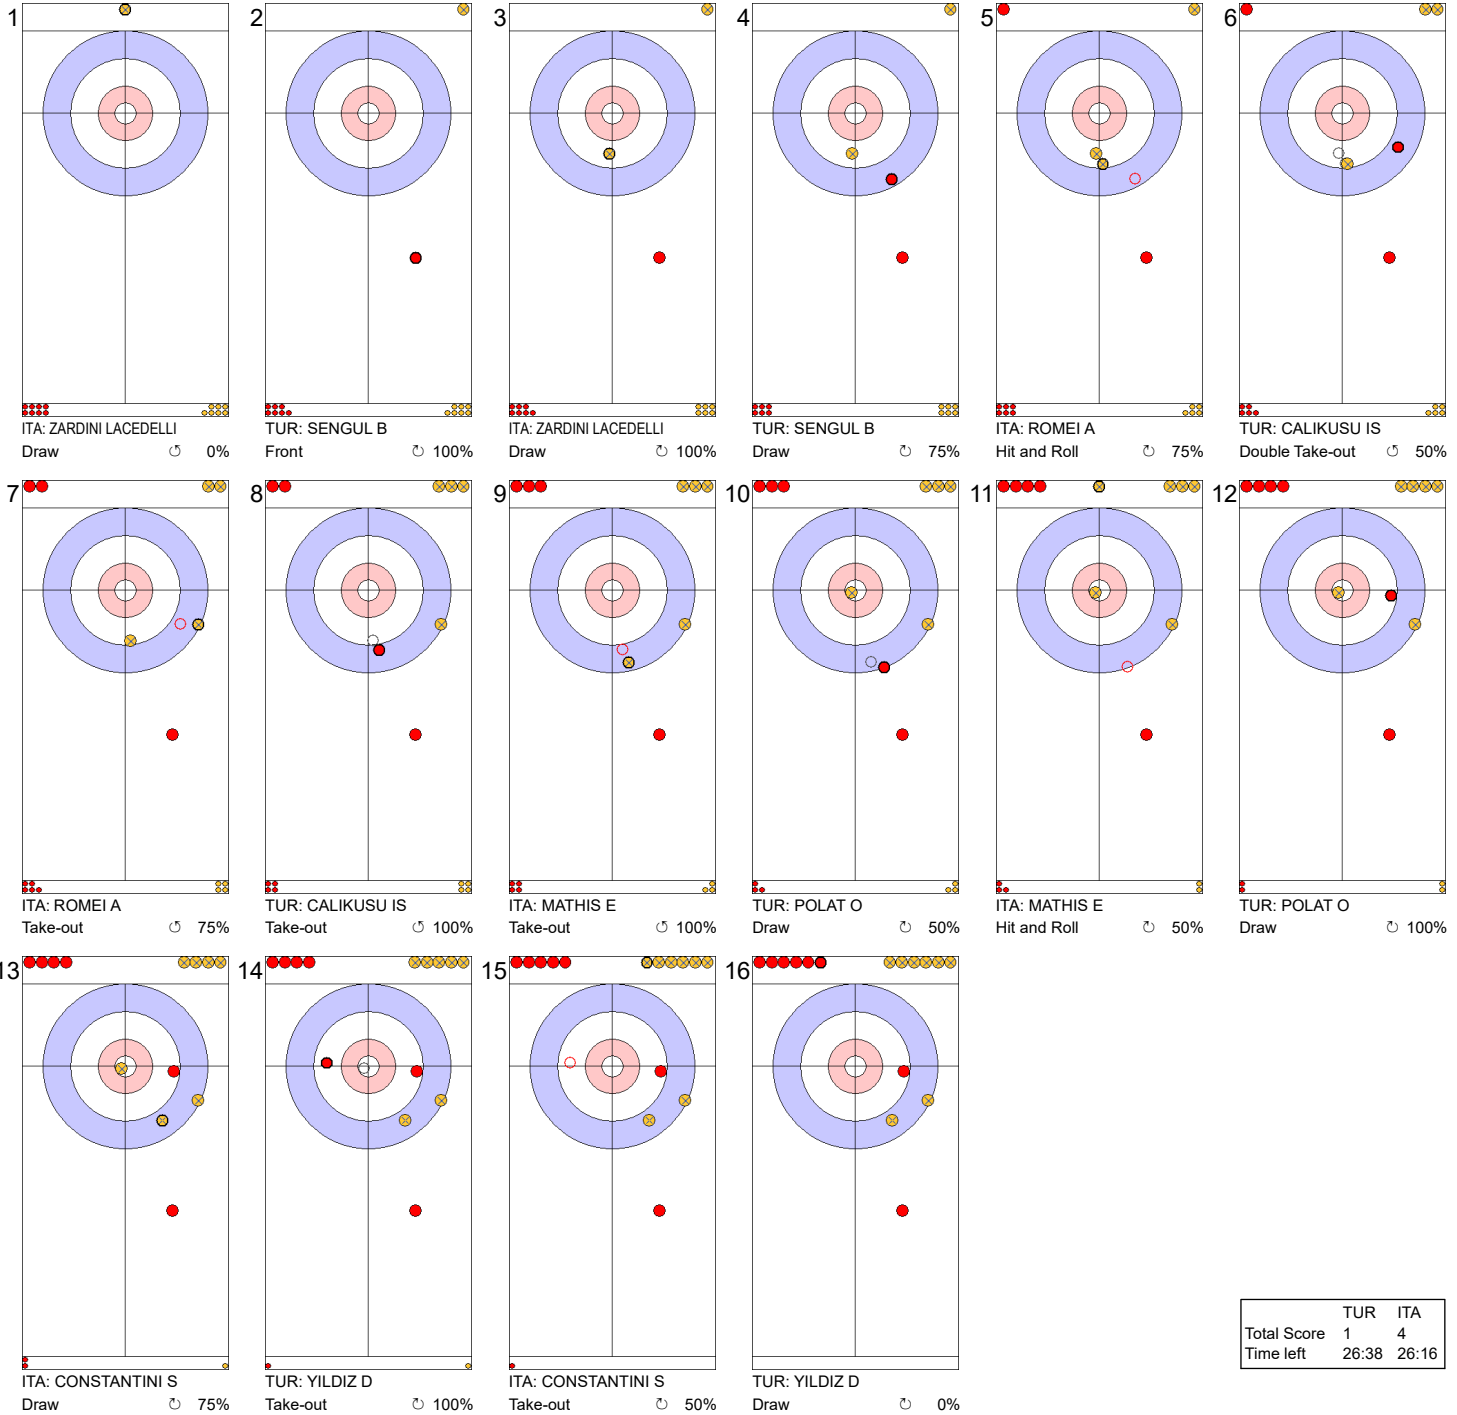

**Game - Shot by Shot**

**Legend:**  
 ↻ Clockwise   ↺ Counter-clockwise   - Not considered

**Game - Shot by Shot**

**Legend:**  
 Clockwise     
 Counter-clockwise     
 - Not considered

**Game - Shot by Shot**

**End 3**   ● **TUR - Türkiye** 0 + 1 (this end) = 1   ● **ITA - Italy** 4 + 0 (this end) = 4

	TUR	ITA
Total Score	1	4
Time left	26:38	26:16

**Legend:**  
 ↻ Clockwise      ↺ Counter-clockwise      - Not considered

**Game - Shot by Shot**

**Legend:**  
 Clockwise     
 Counter-clockwise     
 - Not considered

**Game - Shot by Shot**

**End 5**   ● **TUR - Türkiye** 1 + 0 (this end) = 1   ● **ITA - Italy** 7 + 1 (this end) = 8

**Legend:**  
 ↻ Clockwise      ↺ Counter-clockwise      - Not considered

**Game - Shot by Shot**

**Legend:**  
 ↻ Clockwise      ↺ Counter-clockwise      - Not considered

**Game - Shot by Shot**

**Legend:**  
 Clockwise     
 Counter-clockwise     
 - Not considered