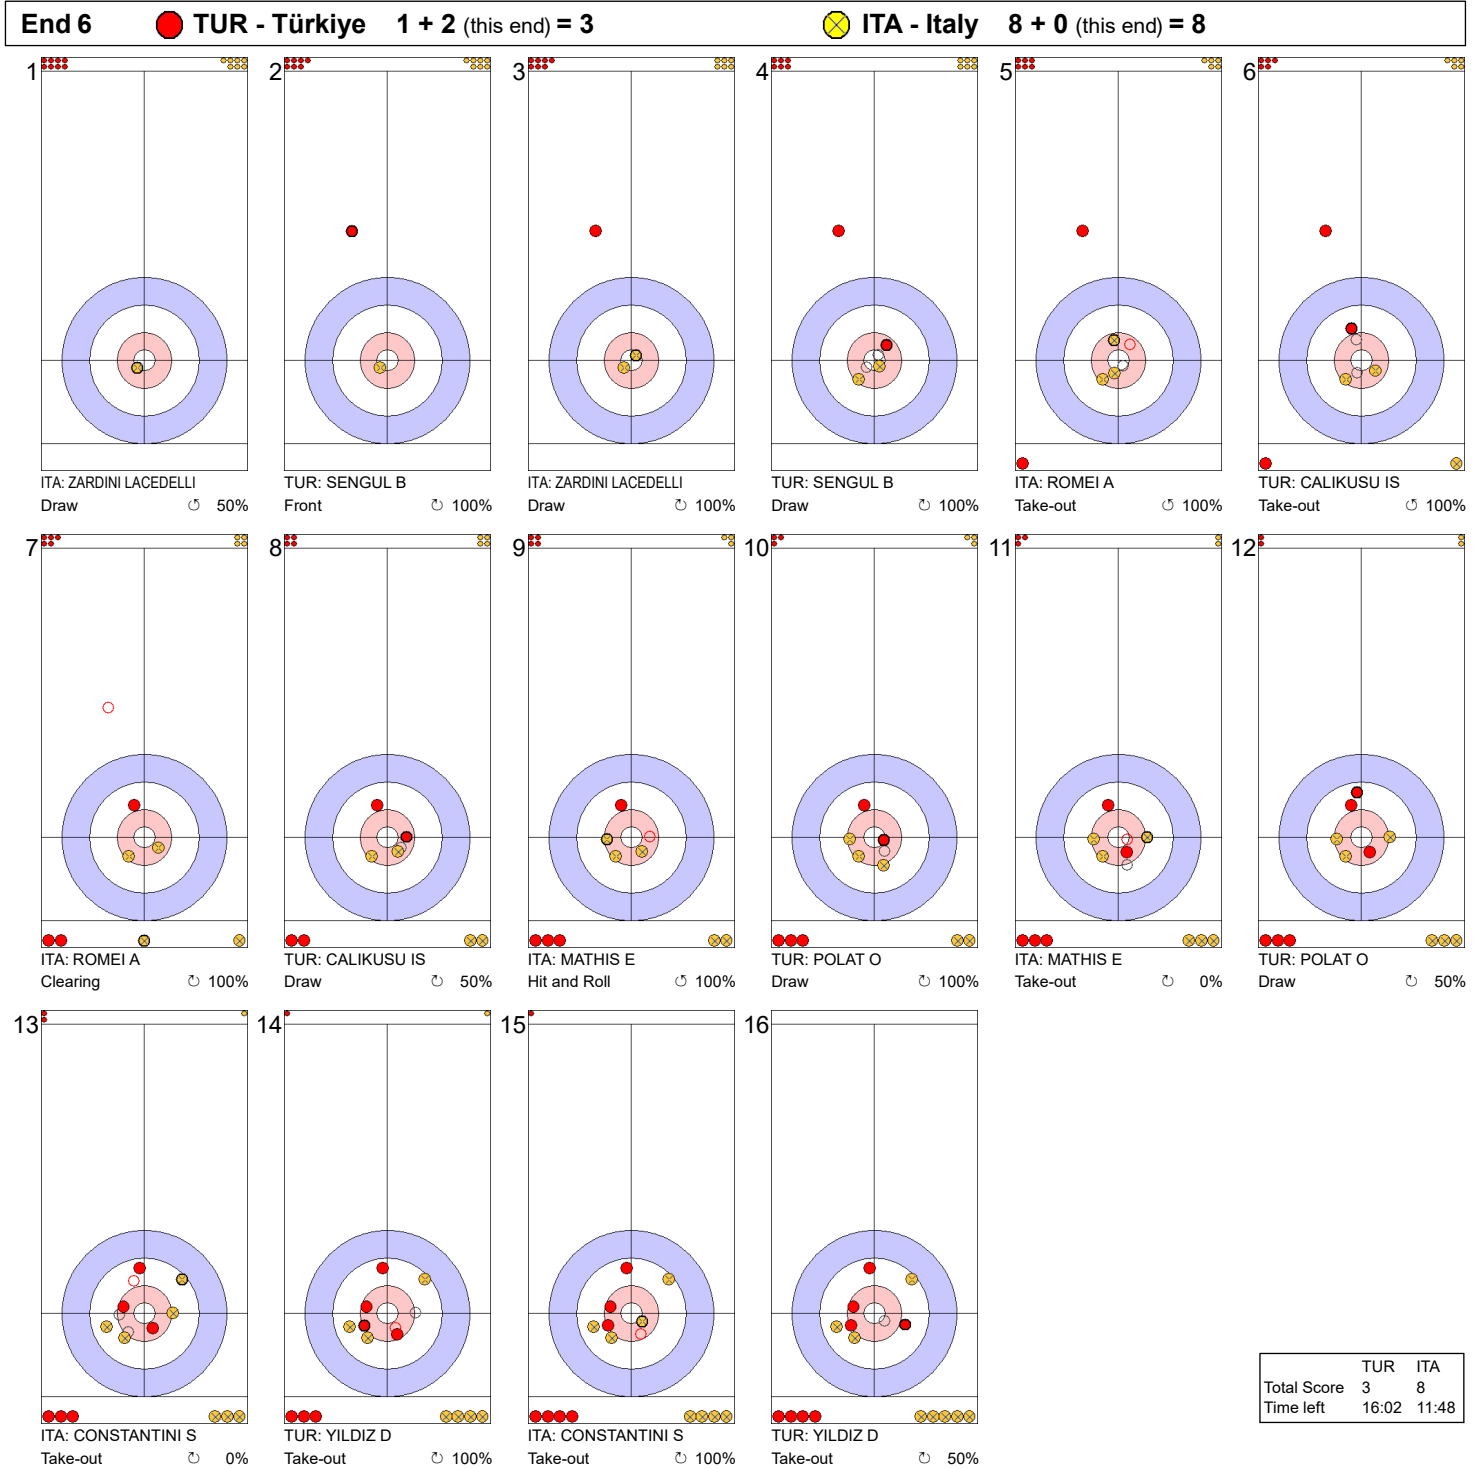

**End 3**   ● **TUR - Türkiye** 0 + 1 (this end) = 1   ● **ITA - Italy** 4 + 0 (this end) = 4

	TUR	ITA
Total Score	1	4
Time left	26:38	26:16

**Legend:**  
 ↻ Clockwise      ↺ Counter-clockwise      - Not considered

**Game - Shot by Shot**

**Legend:**  
 Clockwise     
 Counter-clockwise     
 - Not considered

**Game - Shot by Shot**

**End 5**   ● **TUR - Türkiye** 1 + 0 (this end) = 1   ● **ITA - Italy** 7 + 1 (this end) = 8

**Legend:**  
 ↻ Clockwise      ↺ Counter-clockwise      - Not considered

**Game - Shot by Shot**

**Legend:**  
 ↻ Clockwise      ↺ Counter-clockwise      - Not considered

**Game - Shot by Shot**

**Legend:**  
 Clockwise     
 Counter-clockwise     
 - Not considered

**Game - Shot by Shot**

**Legend:**  
 ⤴ Clockwise   ⤵ Counter-clockwise   - Not considered