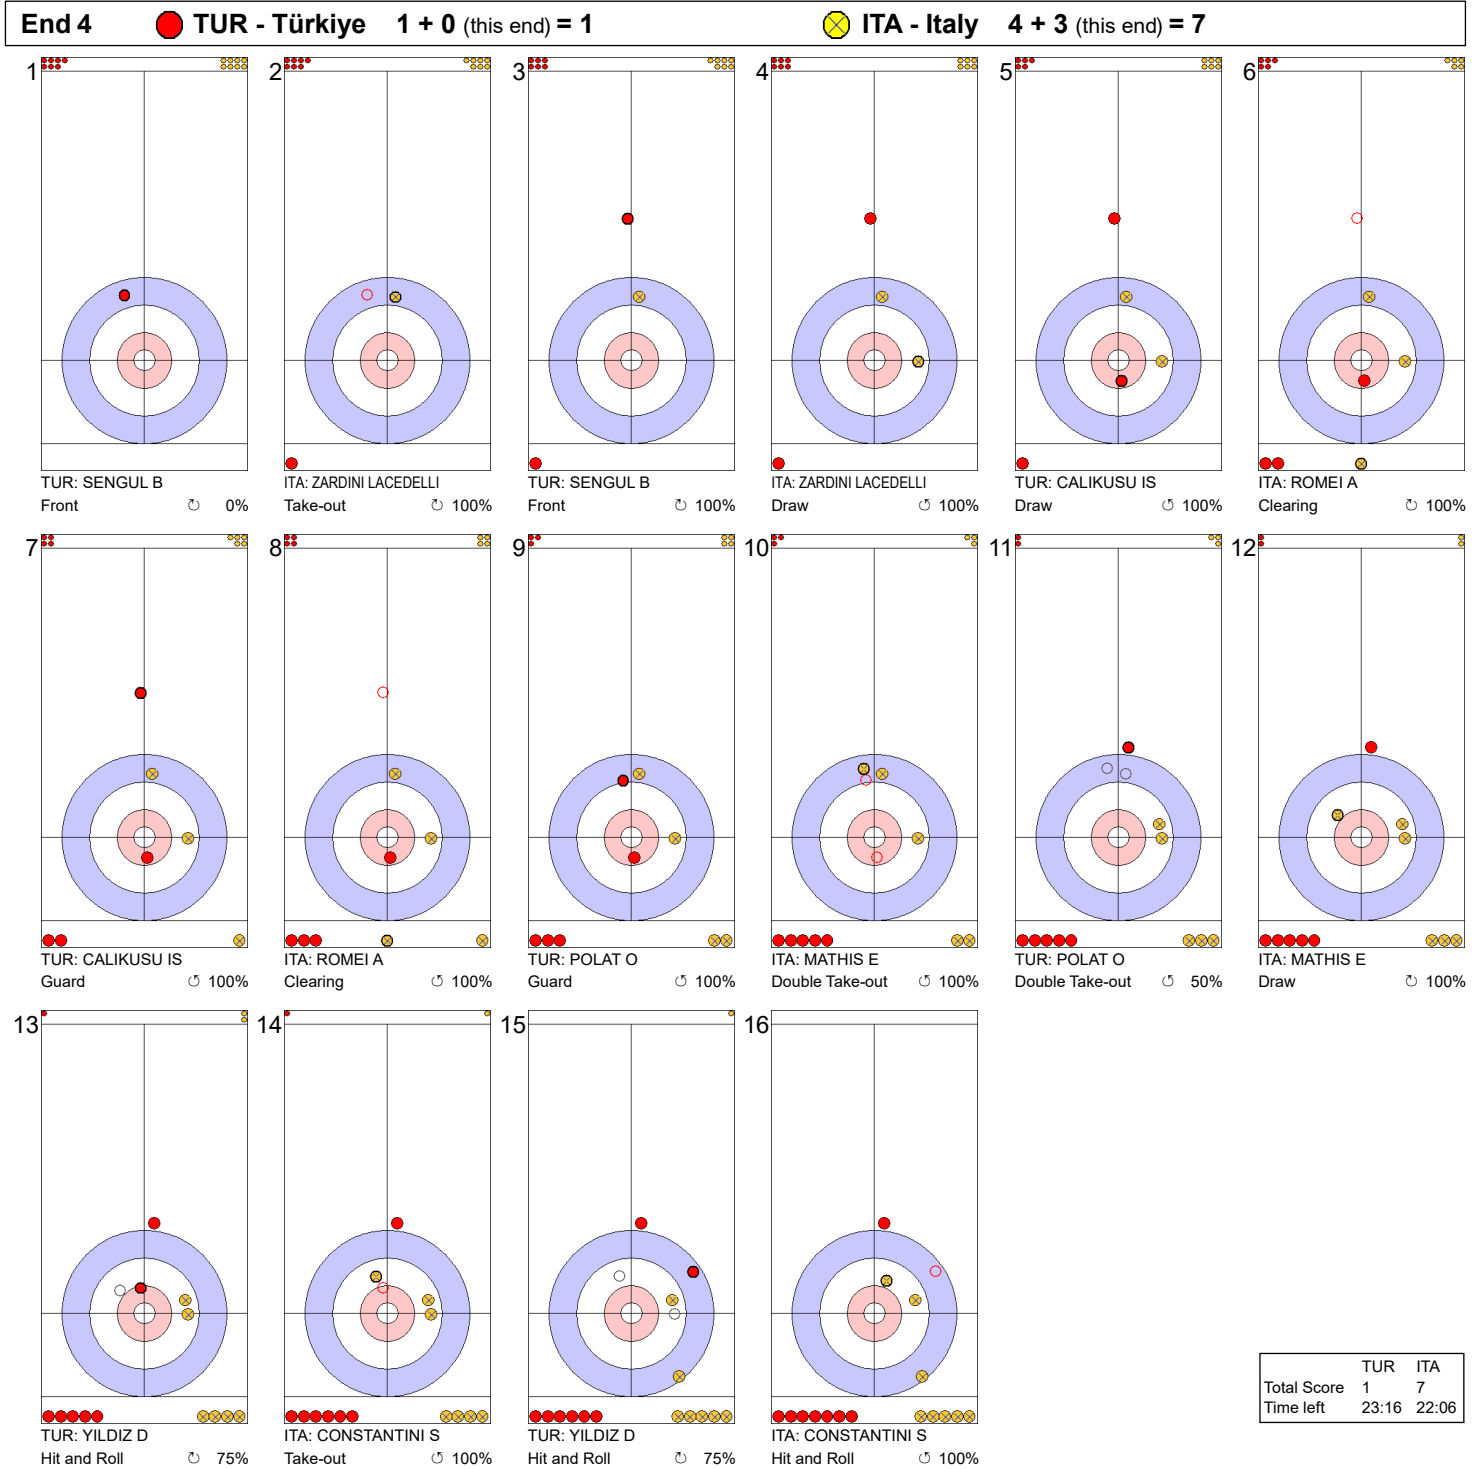

**Game - Shot by Shot**

**Legend:**  
 ↻ Clockwise   ↺ Counter-clockwise   - Not considered

**Game - Shot by Shot**

**Legend:**  
 Clockwise     
 Counter-clockwise     
 - Not considered

**Game - Shot by Shot**

**End 3**   ● **TUR - Türkiye** 0 + 1 (this end) = 1   ● **ITA - Italy** 4 + 0 (this end) = 4

	TUR	ITA
Total Score	1	4
Time left	26:38	26:16

**Legend:**  
 ↻ Clockwise      ↺ Counter-clockwise      - Not considered

**Game - Shot by Shot**

**Legend:**  
 Clockwise     
 Counter-clockwise     
 - Not considered

**Game - Shot by Shot**

**End 5**   ● **TUR - Türkiye** 1 + 0 (this end) = 1   ● **ITA - Italy** 7 + 1 (this end) = 8

**Legend:**  
 ↻ Clockwise      ↺ Counter-clockwise      - Not considered

**Game - Shot by Shot**

**Legend:**  
 ↻ Clockwise      ↺ Counter-clockwise      - Not considered

**Game - Shot by Shot**

**Legend:**  
 Clockwise     
 Counter-clockwise     
 - Not considered