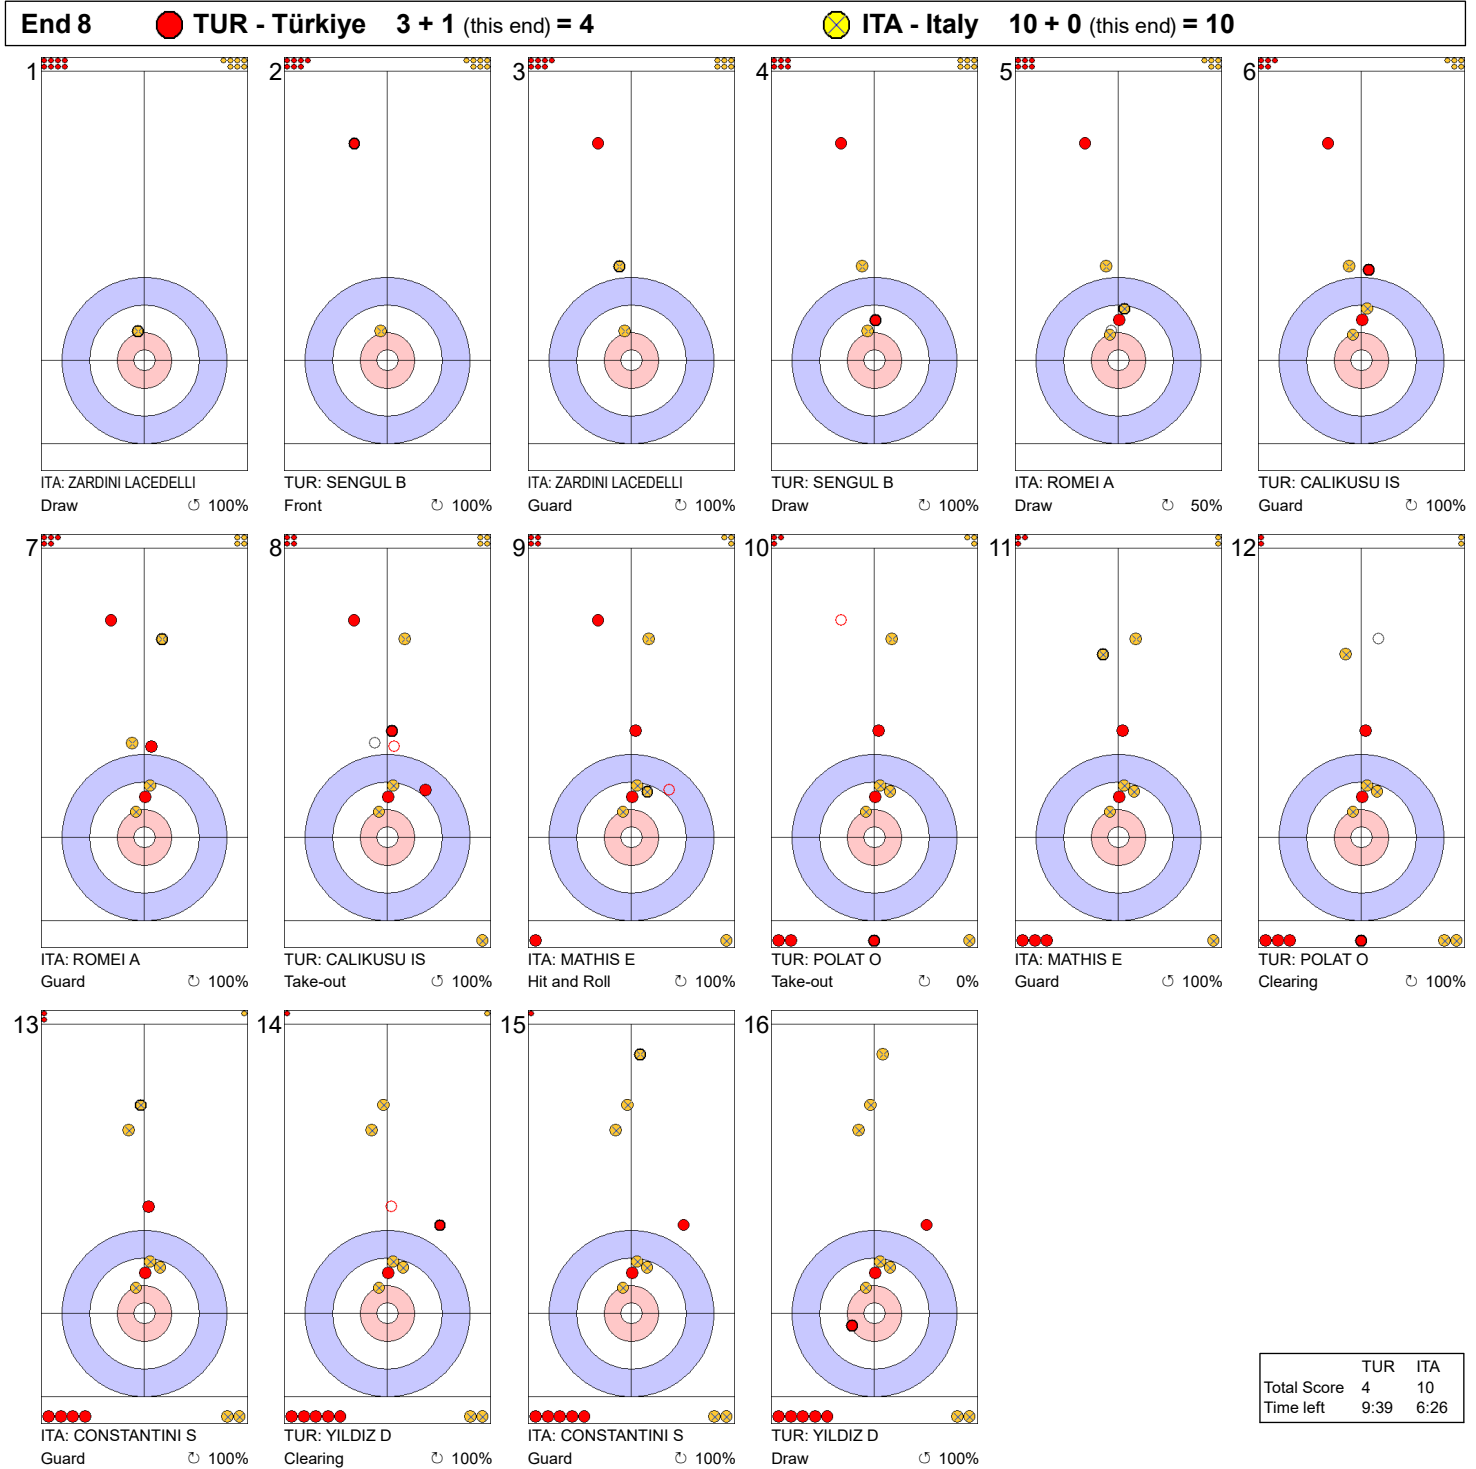

**Game - Shot by Shot**

**Legend:**  
 ↻ Clockwise   ↺ Counter-clockwise   - Not considered

**Game - Shot by Shot**

**Legend:**  
 Clockwise     
 Counter-clockwise     
 - Not considered

**Game - Shot by Shot**

**Game - Shot by Shot**

**Legend:**  
 Clockwise     
 Counter-clockwise     
 - Not considered

**Game - Shot by Shot**

**End 5**   ● **TUR - Türkiye** 1 + 0 (this end) = 1   ● **ITA - Italy** 7 + 1 (this end) = 8

**Legend:**  
 ↻ Clockwise      ↺ Counter-clockwise      - Not considered

**Game - Shot by Shot**

**Legend:**  
 ↻ Clockwise      ↺ Counter-clockwise      - Not considered

**Game - Shot by Shot**

**Legend:**  
 Clockwise     
 Counter-clockwise     
 - Not considered

**Game - Shot by Shot**

**Legend:**  
 ⤴ Clockwise   ⤵ Counter-clockwise   - Not considered