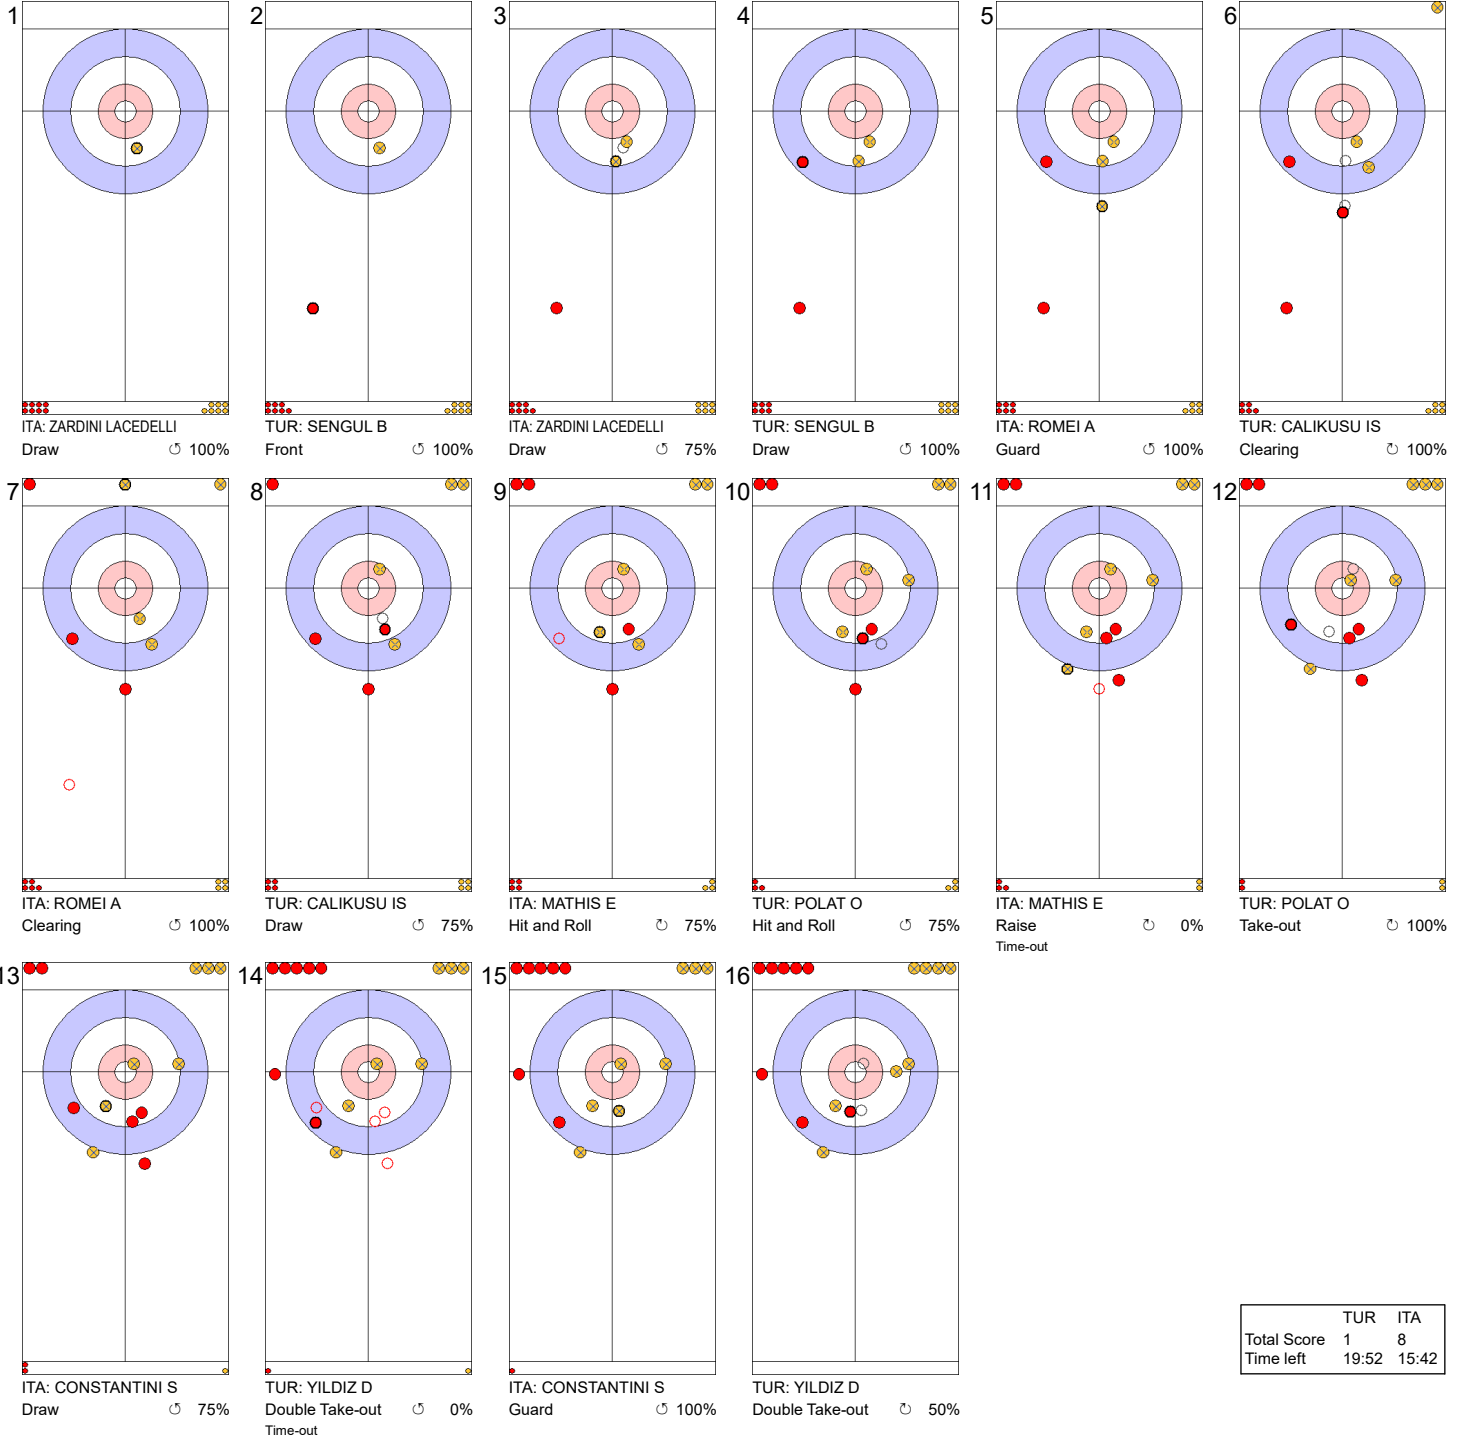

**Game - Shot by Shot**

**Legend:**  
 ↻ Clockwise   ↺ Counter-clockwise   - Not considered

**Game - Shot by Shot**

**Legend:**  
 Clockwise     
 Counter-clockwise     
 - Not considered

**Game - Shot by Shot**

**End 3**   ● **TUR - Türkiye** 0 + 1 (this end) = 1   ● **ITA - Italy** 4 + 0 (this end) = 4

	TUR	ITA
Total Score	1	4
Time left	26:38	26:16

**Legend:**  
 ↻ Clockwise      ↺ Counter-clockwise      - Not considered

**Game - Shot by Shot**

**Legend:**  
 Clockwise     
 Counter-clockwise     
 - Not considered

**Game - Shot by Shot**

**End 5**   ● **TUR - Türkiye** 1 + 0 (this end) = 1   ● **ITA - Italy** 7 + 1 (this end) = 8

**Legend:**  
 ↻ Clockwise      ↺ Counter-clockwise      - Not considered

**Game - Shot by Shot**

**Legend:**  
 ↻ Clockwise      ↺ Counter-clockwise      - Not considered

**Game - Shot by Shot**

**Legend:**  
 Clockwise     
 Counter-clockwise     
 - Not considered