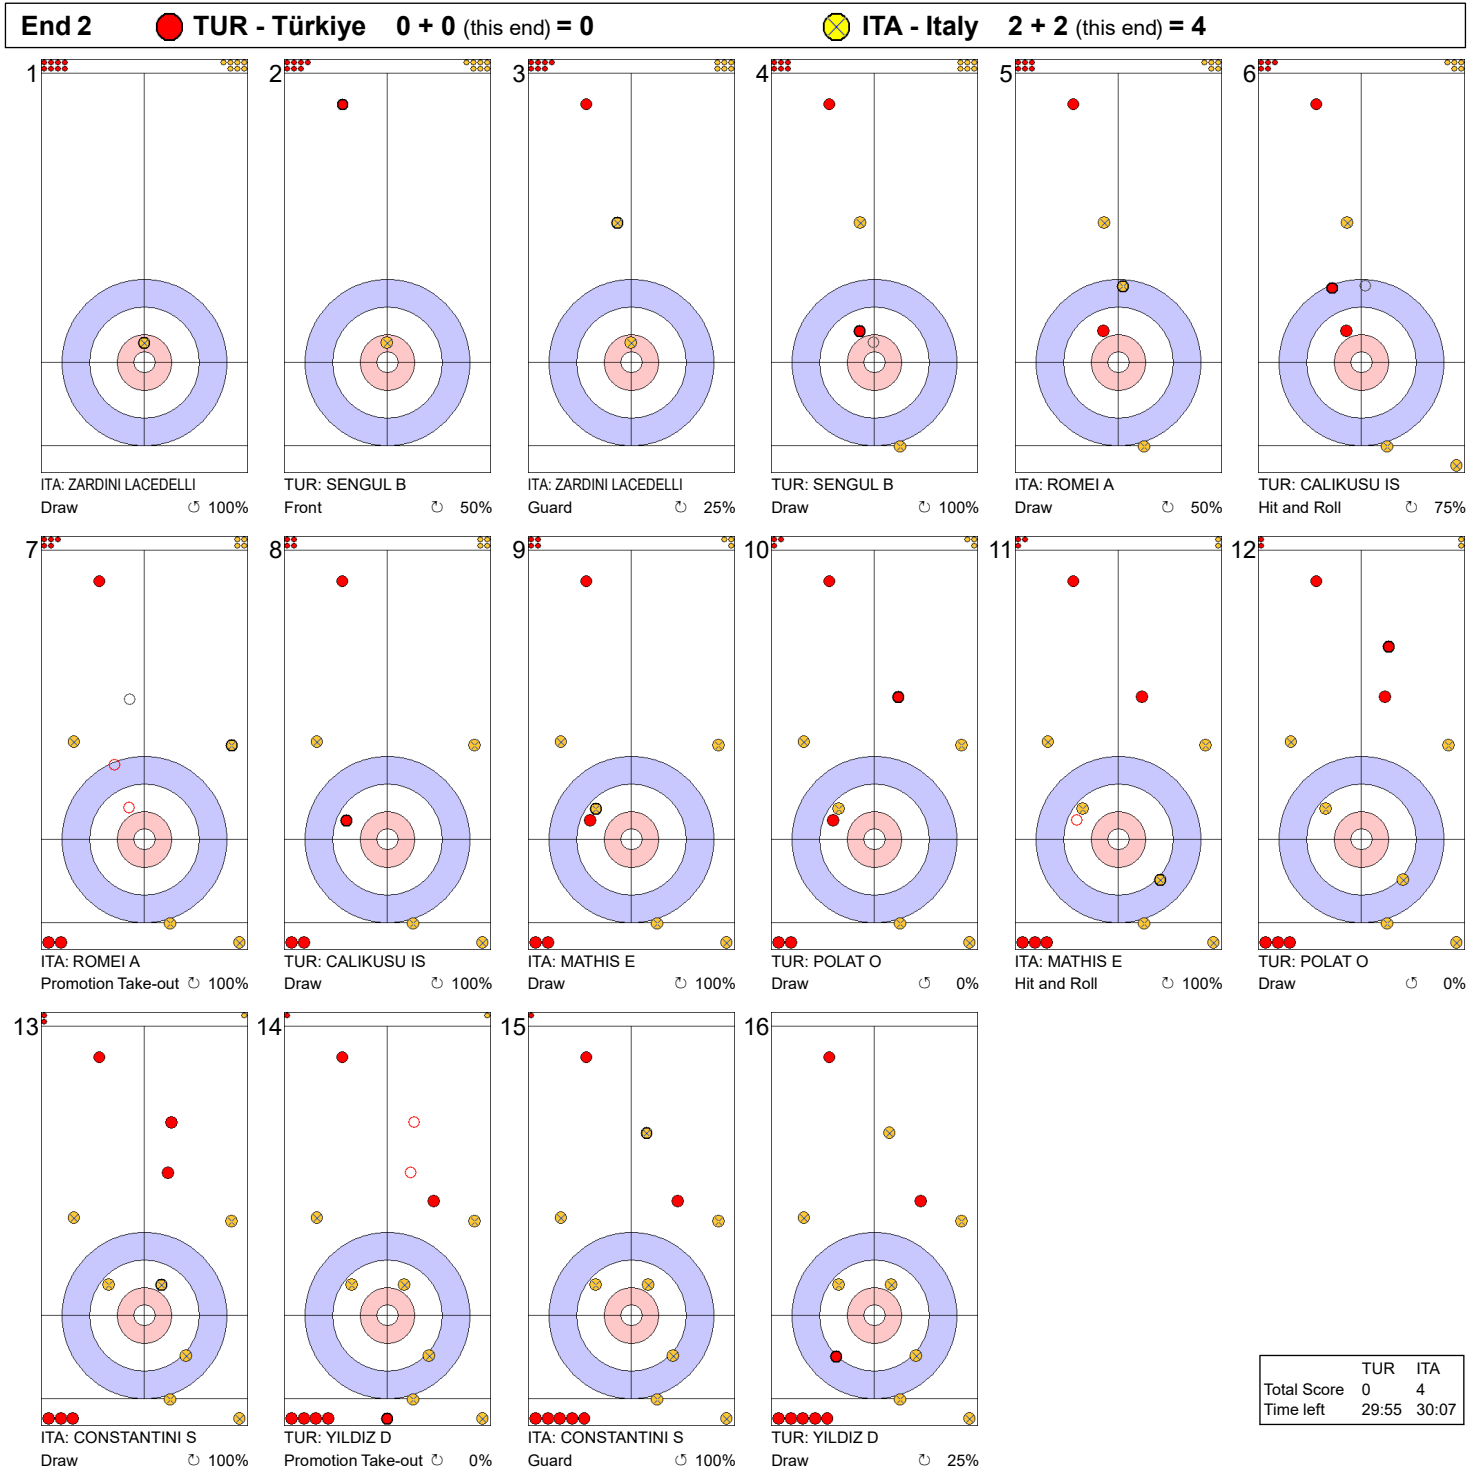

**Game - Shot by Shot**

**Legend:**  
 ↻ Clockwise   ↺ Counter-clockwise   - Not considered

**Game - Shot by Shot**

**Legend:**  
 Clockwise     
 Counter-clockwise     
 - Not considered

**Game - Shot by Shot**

**End 3**   ● **TUR - Türkiye** 0 + 1 (this end) = 1   ● **ITA - Italy** 4 + 0 (this end) = 4

	TUR	ITA
Total Score	1	4
Time left	26:38	26:16

**Legend:**  
 ↻ Clockwise      ↺ Counter-clockwise      - Not considered

**Game - Shot by Shot**

**Legend:**  
 Clockwise     
 Counter-clockwise     
 - Not considered

**Game - Shot by Shot**

**End 5**   ● **TUR - Türkiye** 1 + 0 (this end) = 1   ● **ITA - Italy** 7 + 1 (this end) = 8

**Legend:**  
 ↻ Clockwise      ↺ Counter-clockwise      - Not considered

**Game - Shot by Shot**

**Legend:**  
 ↻ Clockwise      ↺ Counter-clockwise      - Not considered

**Game - Shot by Shot**

**Legend:**  
 Clockwise     
 Counter-clockwise     
 - Not considered