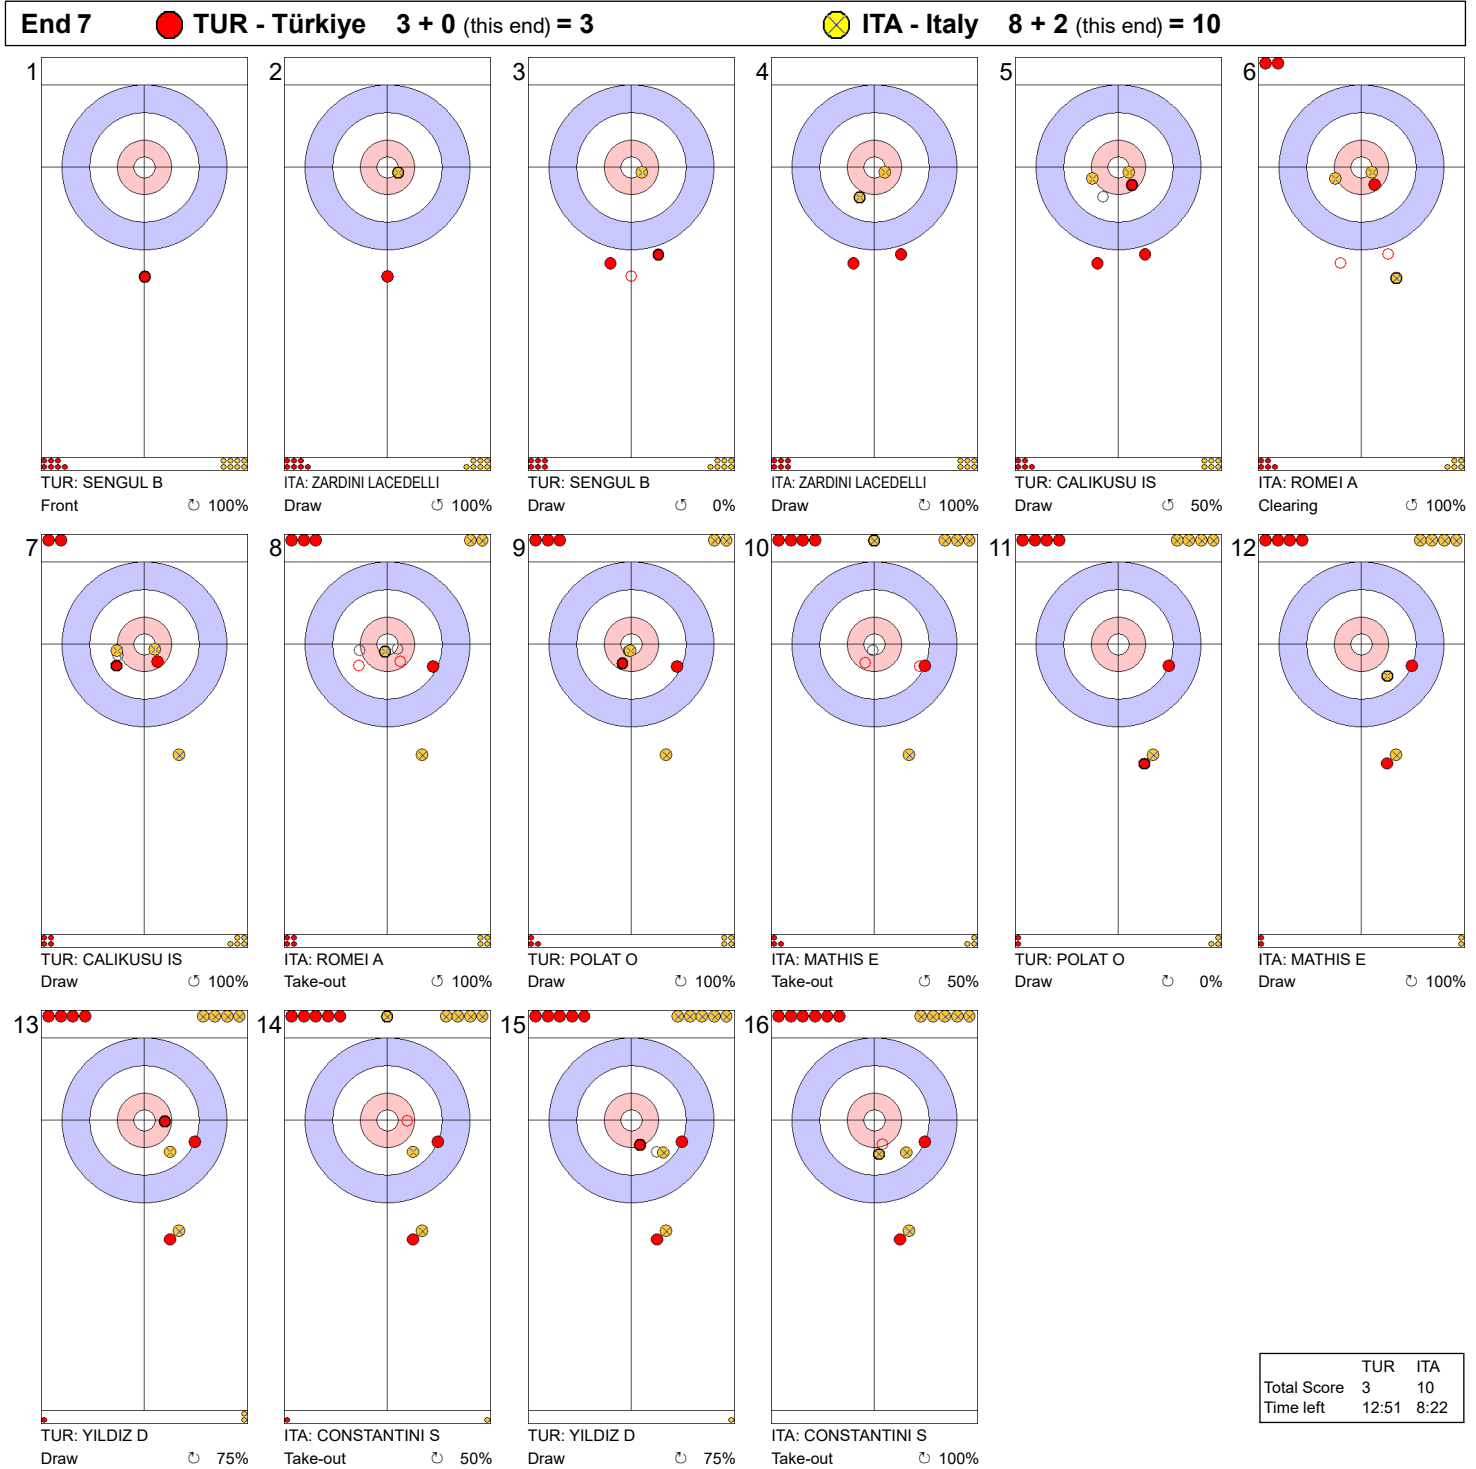

**End 3**   ● **TUR - Türkiye** 0 + 1 (this end) = 1   ● **ITA - Italy** 4 + 0 (this end) = 4

	TUR	ITA
Total Score	1	4
Time left	26:38	26:16

**Legend:**  
 ↻ Clockwise      ↺ Counter-clockwise      - Not considered

**Game - Shot by Shot**

**Legend:**  
 Clockwise     
 Counter-clockwise     
 - Not considered

**Game - Shot by Shot**

**End 5**   ● **TUR - Türkiye** 1 + 0 (this end) = 1   ● **ITA - Italy** 7 + 1 (this end) = 8

**Legend:**  
 ↻ Clockwise      ↺ Counter-clockwise      - Not considered

**Game - Shot by Shot**

**Legend:**  
 ↻ Clockwise      ↺ Counter-clockwise      - Not considered

**Game - Shot by Shot**

**Legend:**  
 Clockwise     
 Counter-clockwise     
 - Not considered

**Game - Shot by Shot**

**Legend:**  
 ⤴ Clockwise   ⤵ Counter-clockwise   - Not considered